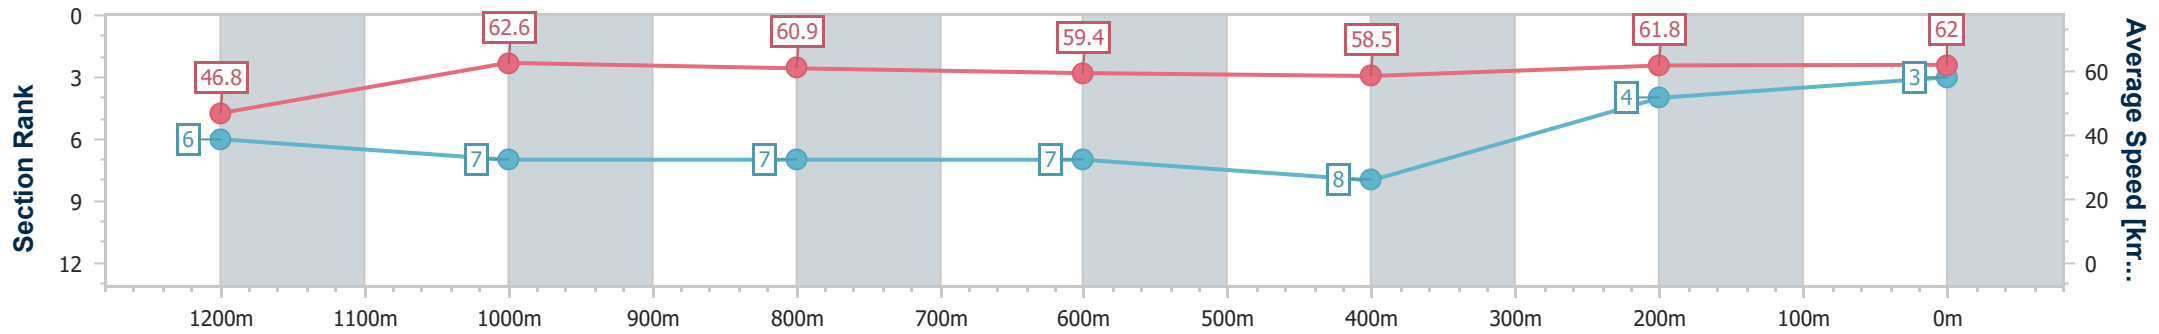

Horse/Jockey Name	Stapleton
Final Rank	3
Fastest Section Time (Section)	0:11.48 (1200m)
Top Speed [km/h] (Section)	64.4 (1200m)
Race State	Finished

Ipswich QLD Professional
Race 3: RIVER 94.9FM QTIS Two-Year-Old Handicap - 1350m

06 May 2024 - 14:05

Track Rating: Good, Weather: Fine, Rail Position: True

Section	Overall	1200m	1000m	800m	600m	400m	200m
Section Times	1:22.35 [3] (0:11.57)	1:10.78 [6] (0:11.48)	0:59.30 [7] (0:11.79)	0:47.51 [7] (0:12.07)	0:35.44 [7] (0:12.26)	0:23.18 [8] (0:11.59)	0:11.59 [4] (0:11.59)
Average Speed [km/h]	46.8	62.6	60.9	59.4	58.5	61.8	62.0
Top Speed [km/h]	62.8	64.4	64.0	60.6	60.1	63.2	62.3
Avg. Dist. to Rail [m]	1.9	1.1	0.4	0.9	1.0	1.0	2.5
Avg. Stride Freq. [Hz]	2.4	2.4	2.3	2.3	2.3	2.4	2.4
Avg. Stride Length [m]	5.5	7.3	7.2	7.2	7.2	7.2	7.2

- [ ] Ranking at each section and finish
- -.-.- No data available at this section
- NA No data available