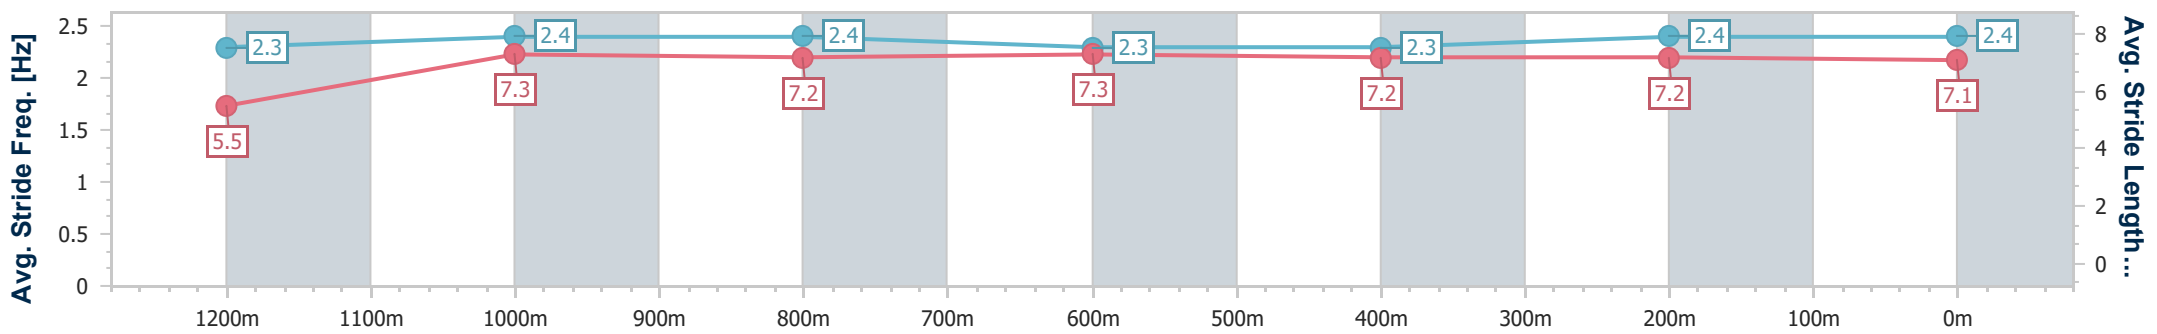

Horse/Jockey Name	Valley Of Owls
Final Rank	4
Fastest Section Time (Section)	0:11.48 (200m)
Top Speed [km/h] (Section)	64.0 (1000m)
Race State	Finished

Ipswich QLD Professional
Race 3: RIVER 94.9FM QTIS Two-Year-Old Handicap - 1350m

06 May 2024 - 14:05
Track Rating: Good, Weather: Fine, Rail Position: True

Section	Overall	1200m	1000m	800m	600m	400m	200m
Section Times	1:22.57 [4] (0:11.84)	1:10.73 [9] (0:11.59)	0:59.14 [9] (0:11.74)	0:47.40 [9] (0:12.00)	0:35.40 [9] (0:12.10)	0:23.30 [9] (0:11.82)	0:11.48 [8] (0:11.48)
Average Speed [km/h]	45.5	62.4	61.1	59.8	59.3	61.4	62.6
Top Speed [km/h]	62.3	63.6	64.0	60.4	60.3	62.9	63.5
Avg. Dist. to Rail [m]	4.5	0.9	0.5	1.1	0.5	2.7	6.1
Avg. Stride Freq. [Hz]	2.3	2.4	2.4	2.3	2.3	2.4	2.4
Avg. Stride Length [m]	5.5	7.3	7.2	7.3	7.2	7.2	7.1

- [ ] Ranking at each section and finish
- -.-.- No data available at this section
- NA No data available