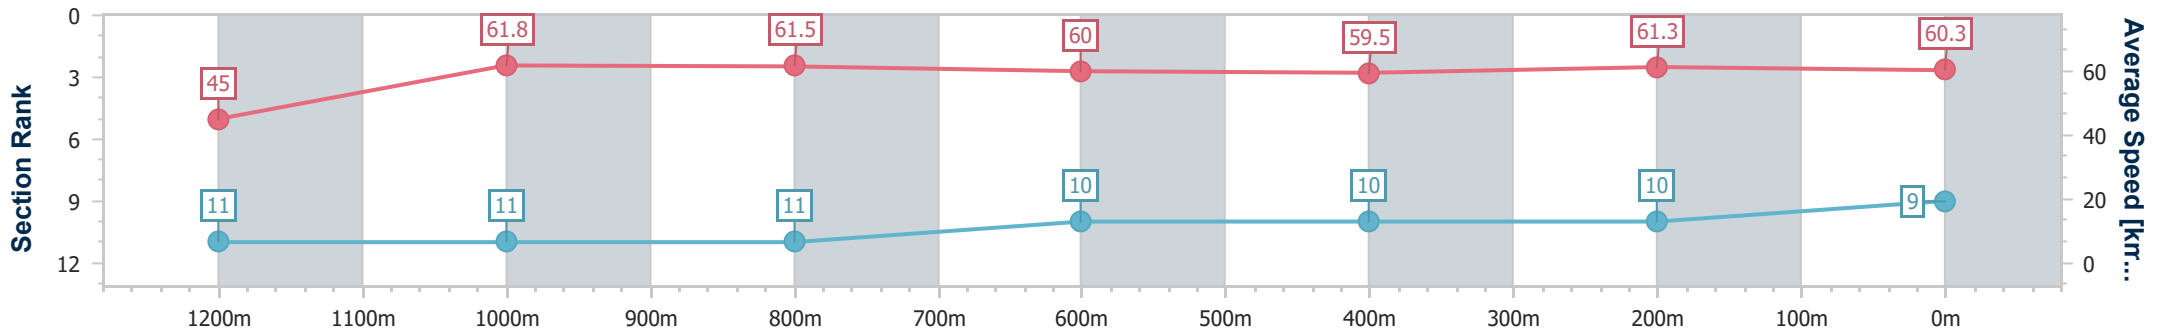

- [] Ranking at each section and finish
- .-.- No data available at this section
- NA No data available

Horse/Jockey Name	Rose Of Liberty
Final Rank	9
Fastest Section Time (Section)	0:11.67 (1200m)
Top Speed [km/h] (Section)	64.2 (1000m)
Race State	Finished

- [] Ranking at each section and finish
- .-.- No data available at this section
- NA No data available

Horse/Jockey Name	Here's To Power
Final Rank	10
Fastest Section Time (Section)	0:11.28 (1200m)
Top Speed [km/h] (Section)	66.5 (1200m)
Race State	Finished