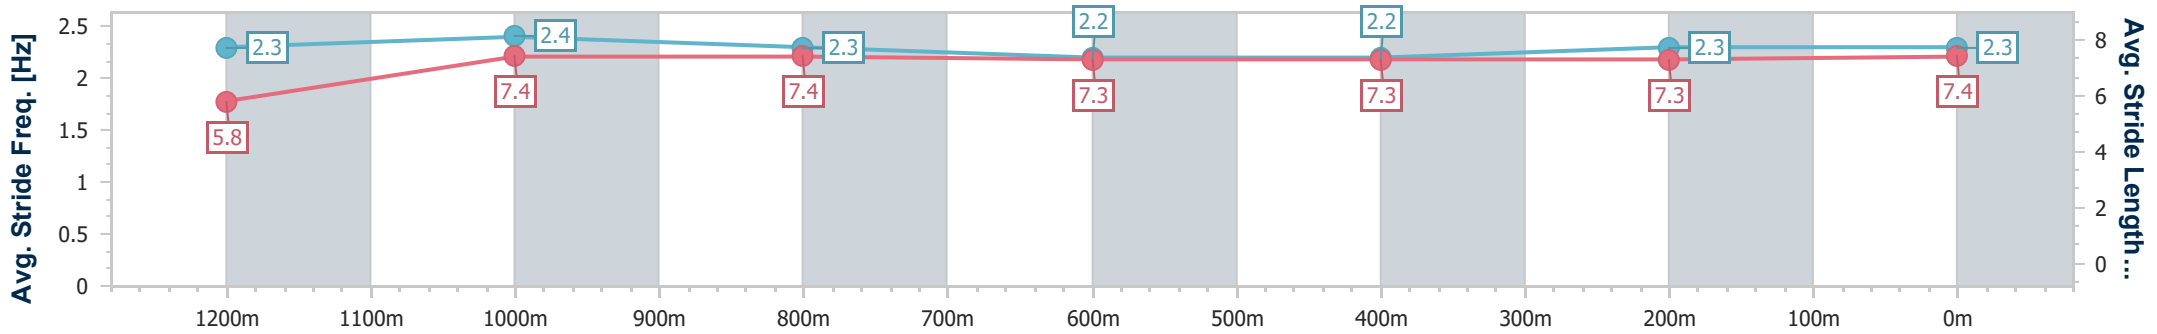

Horse/Jockey Name	I'm Zac
Final Rank	6
Fastest Section Time (Section)	0:11.13 (1200m)
Top Speed [km/h] (Section)	66.5 (1200m)
Race State	Finished

Ipswich QLD Professional
Race 3: RIVER 94.9FM QTIS Two-Year-Old Handicap - 1350m

06 May 2024 - 14:05
Track Rating: Good, Weather: Fine, Rail Position: True

Section	Overall	1200m	1000m	800m	600m	400m	200m
Section Times	1:22.82 [6] (0:11.48)	1:11.34 [4] (0:11.13)	1:00.21 [3] (0:11.94)	0:48.27 [3] (0:12.21)	0:36.06 [4] (0:12.33)	0:23.73 [6] (0:12.10)	0:11.63 [9] (0:11.63)
Average Speed [km/h]	47.2	64.8	60.7	58.9	58.6	59.6	61.8
Top Speed [km/h]	64.6	66.5	62.7	60.3	59.6	61.6	63.0
Avg. Dist. to Rail [m]	9.2	3.8	1.5	0.7	0.4	1.2	3.0
Avg. Stride Freq. [Hz]	2.3	2.4	2.3	2.2	2.2	2.3	2.3
Avg. Stride Length [m]	5.8	7.4	7.4	7.3	7.3	7.3	7.4

- [ ] Ranking at each section and finish
- -.-.- No data available at this section
- NA No data available