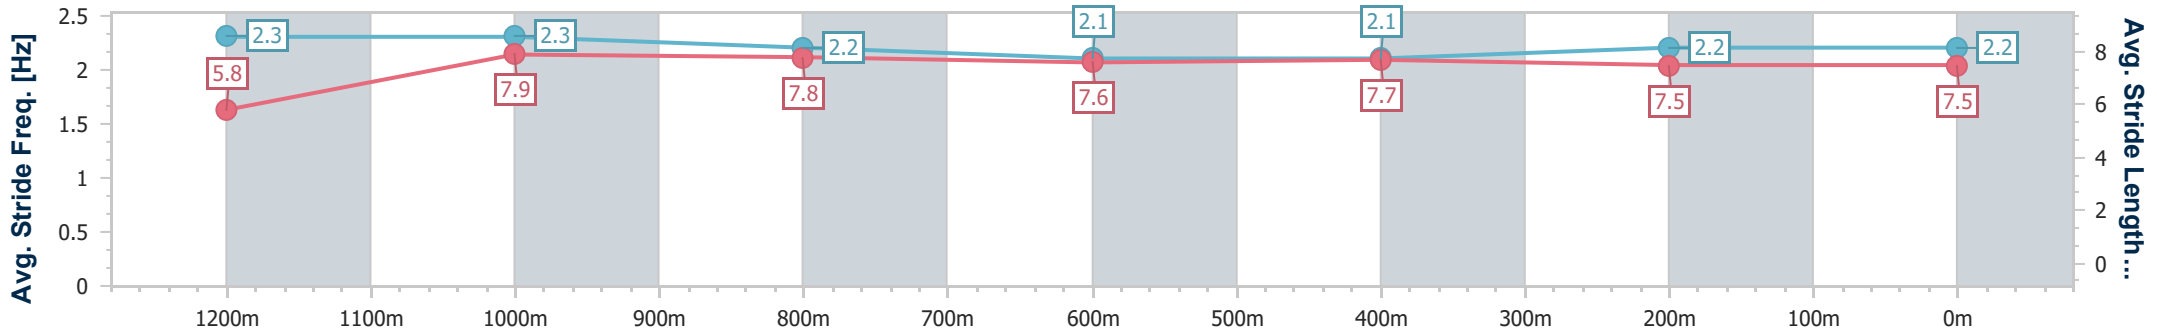

Horse/Jockey Name	Neo Raider
Final Rank	7
Fastest Section Time (Section)	0:11.01 (1200m)
Top Speed [km/h] (Section)	66.2 (1200m)
Race State	Finished

Ipswich QLD Professional
Race 3: RIVER 94.9FM QTIS Two-Year-Old Handicap - 1350m

06 May 2024 - 14:05

Track Rating: Good, Weather: Fine, Rail Position: True

Section	Overall	1200m	1000m	800m	600m	400m	200m
Section Times	1:22.92 [7] (0:11.43)	1:11.49 [3] (0:11.01)	1:00.48 [1] (0:11.63)	0:48.85 [1] (0:12.25)	0:36.60 [1] (0:12.34)	0:24.26 [1] (0:12.01)	0:12.25 [2] (0:12.25)
Average Speed [km/h]	47.3	65.6	62.1	58.4	58.3	59.7	58.8
Top Speed [km/h]	64.6	66.2	65.2	59.7	59.3	60.2	60.0
Avg. Dist. to Rail [m]	10.6	4.8	0.5	0.6	0.7	0.9	0.7
Avg. Stride Freq. [Hz]	2.3	2.3	2.2	2.1	2.1	2.2	2.2
Avg. Stride Length [m]	5.8	7.9	7.8	7.6	7.7	7.5	7.5

- [ ] Ranking at each section and finish
- -.-.- No data available at this section
- NA No data available