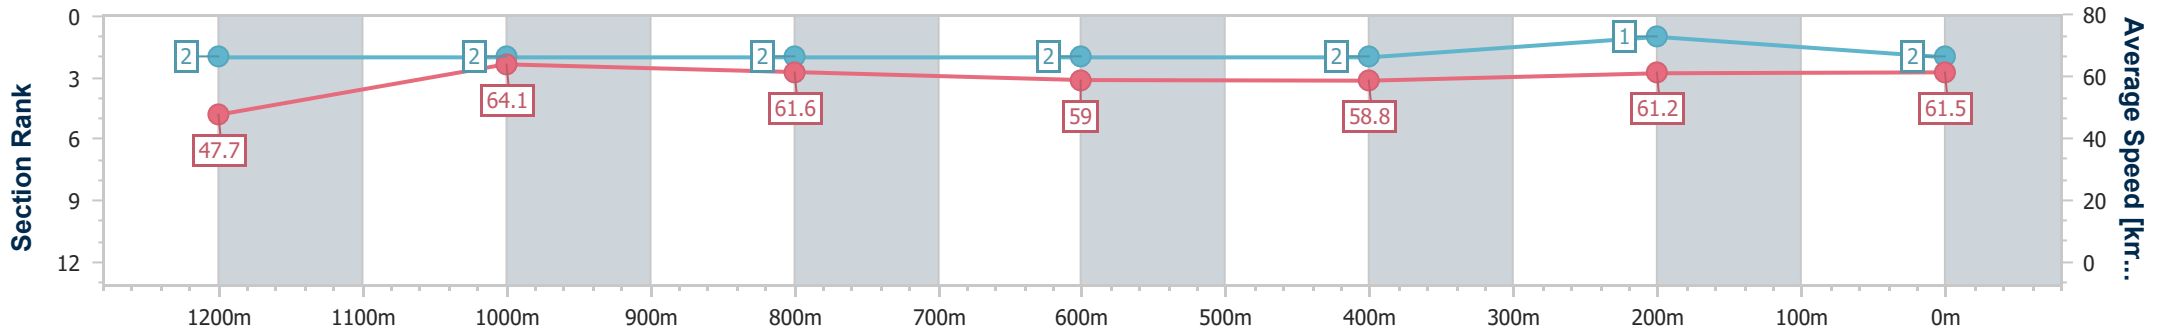

Horse/Jockey Name	Age Of Aquarius
Final Rank	2
Fastest Section Time (Section)	0:11.23 (1200m)
Top Speed [km/h] (Section)	65.7 (1200m)
Race State	Finished

Ipswich QLD Professional
Race 3: RIVER 94.9FM QTIS Two-Year-Old Handicap - 1350m
06 May 2024 - 14:05
Track Rating: Good, Weather: Fine, Rail Position: True

Section	Overall	1200m	1000m	800m	600m	400m	200m
Section Times	1:22.19 [2] (0:11.36)	1:10.83 [2] (0:11.23)	0:59.60 [2] (0:11.70)	0:47.90 [2] (0:12.21)	0:35.69 [2] (0:12.23)	0:23.46 [2] (0:11.76)	0:11.70 [1] (0:11.70)
Average Speed [km/h]	47.7	64.1	61.6	59.0	58.8	61.2	61.5
Top Speed [km/h]	63.7	65.7	64.5	60.0	60.7	62.7	62.5
Avg. Dist. to Rail [m]	7.9	2.5	0.3	0.4	0.1	0.4	0.4
Avg. Stride Freq. [Hz]	2.3	2.4	2.3	2.3	2.3	2.3	2.4
Avg. Stride Length [m]	5.8	7.5	7.5	7.3	7.2	7.3	7.2

- [ ] Ranking at each section and finish
- -.-.- No data available at this section
- NA No data available