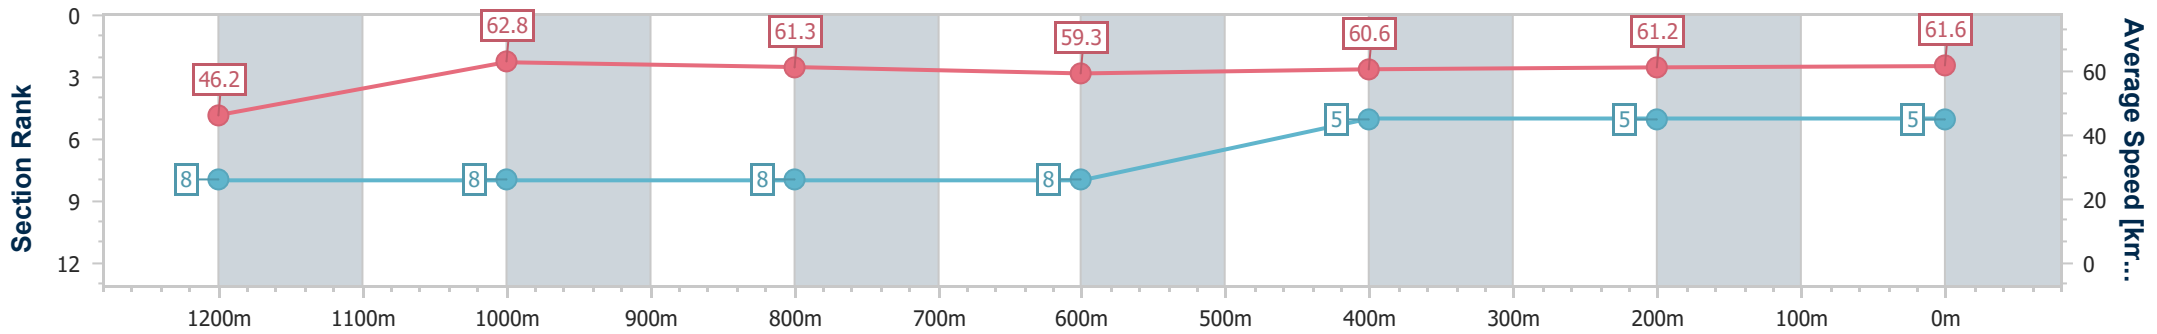

Horse/Jockey Name	Alecia
Final Rank	5
Fastest Section Time (Section)	0:11.52 (1200m)
Top Speed [km/h] (Section)	64.1 (1200m)
Race State	Finished

Ipswich QLD Professional
Race 3: RIVER 94.9FM QTIS Two-Year-Old Handicap - 1350m
06 May 2024 - 14:05
Track Rating: Good, Weather: Fine, Rail Position: True

Section	Overall	1200m	1000m	800m	600m	400m	200m
Section Times	1:22.59 [5] (0:11.70)	1:10.89 [8] (0:11.52)	0:59.37 [8] (0:11.77)	0:47.60 [8] (0:12.13)	0:35.47 [8] (0:11.95)	0:23.52 [5] (0:11.85)	0:11.67 [5] (0:11.67)
Average Speed [km/h]	46.2	62.8	61.3	59.3	60.6	61.2	61.6
Top Speed [km/h]	60.9	64.1	64.1	60.1	62.0	62.8	62.8
Avg. Dist. to Rail [m]	4.6	2.2	1.0	0.2	1.3	2.2	3.5
Avg. Stride Freq. [Hz]	2.3	2.4	2.3	2.3	2.4	2.4	2.4
Avg. Stride Length [m]	5.5	7.4	7.4	7.2	7.1	7.1	7.1

- [ ] Ranking at each section and finish
- -.-.- No data available at this section
- NA No data available