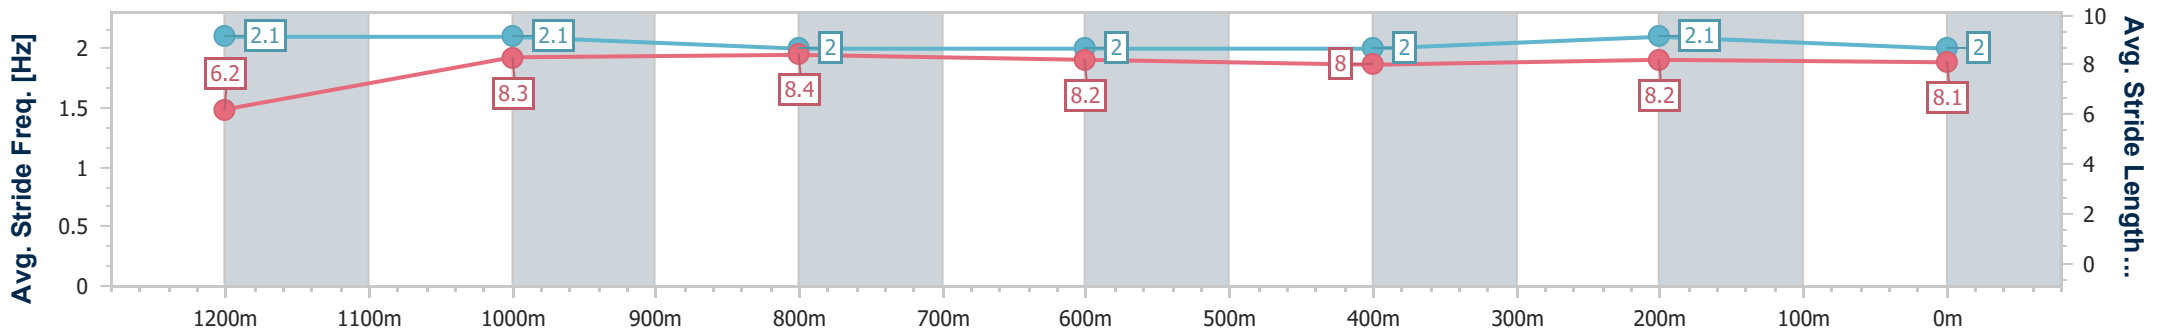

Horse/Jockey Name	Mishani Eclipse
Final Rank	8
Fastest Section Time (Section)	0:11.44 (1200m)
Top Speed [km/h] (Section)	64.3 (1200m)
Race State	Finished

Ipswich QLD Professional
Race 3: RIVER 94.9FM QTIS Two-Year-Old Handicap - 1350m

06 May 2024 - 14:05

Track Rating: Good, Weather: Fine, Rail Position: True

Section	Overall	1200m	1000m	800m	600m	400m	200m
Section Times	1:23.01 [8] (0:11.48)	1:11.53 [5] (0:11.44)	1:00.09 [5] (0:11.82)	0:48.27 [6] (0:12.13)	0:36.14 [6] (0:12.23)	0:23.91 [7] (0:11.90)	0:12.01 [7] (0:12.01)
Average Speed [km/h]	47.1	62.9	61.1	59.5	58.7	60.4	59.9
Top Speed [km/h]	62.5	64.3	63.7	60.4	60.3	61.8	61.9
Avg. Dist. to Rail [m]	2.5	1.9	0.6	0.2	0.4	0.7	1.0
Avg. Stride Freq. [Hz]	2.1	2.1	2.0	2.0	2.0	2.1	2.0
Avg. Stride Length [m]	6.2	8.3	8.4	8.2	8.0	8.2	8.1

- [ ] Ranking at each section and finish
- -.-.- No data available at this section
- NA No data available