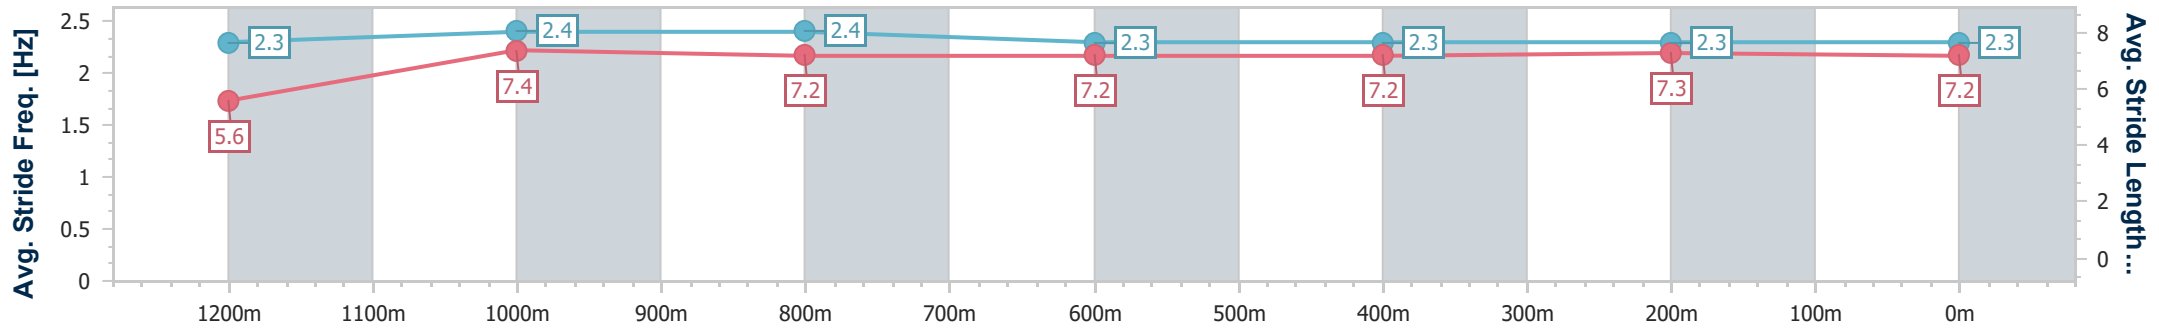

- [] Ranking at each section and finish
- .-.- No data available at this section
- NA No data available

Horse/Jockey Name	Here's To Power
Final Rank	10
Fastest Section Time (Section)	0:11.28 (1200m)
Top Speed [km/h] (Section)	66.5 (1200m)
Race State	Finished

Ipswich QLD Professional
Race 3: RIVER 94.9FM QTIS Two-Year-Old Handicap - 1350m

06 May 2024 - 14:05

Track Rating: Good, Weather: Fine, Rail Position: True

Section	Overall	1200m	1000m	800m	600m	400m	200m
Section Times	1:23.27 [10] (0:11.66)	1:11.61 [7] (0:11.28)	1:00.33 [6] (0:11.79)	0:48.54 [5] (0:12.08)	0:36.46 [5] (0:12.14)	0:24.32 [3] (0:12.02)	0:12.30 [6] (0:12.30)
Average Speed [km/h]	46.5	63.9	61.4	59.8	59.4	60.2	58.5
Top Speed [km/h]	62.4	66.5	65.4	61.0	60.9	60.5	60.5
Avg. Dist. to Rail [m]	6.3	3.0	1.4	1.0	1.0	1.4	2.3
Avg. Stride Freq. [Hz]	2.3	2.4	2.4	2.3	2.3	2.3	2.3
Avg. Stride Length [m]	5.6	7.4	7.2	7.2	7.2	7.3	7.2