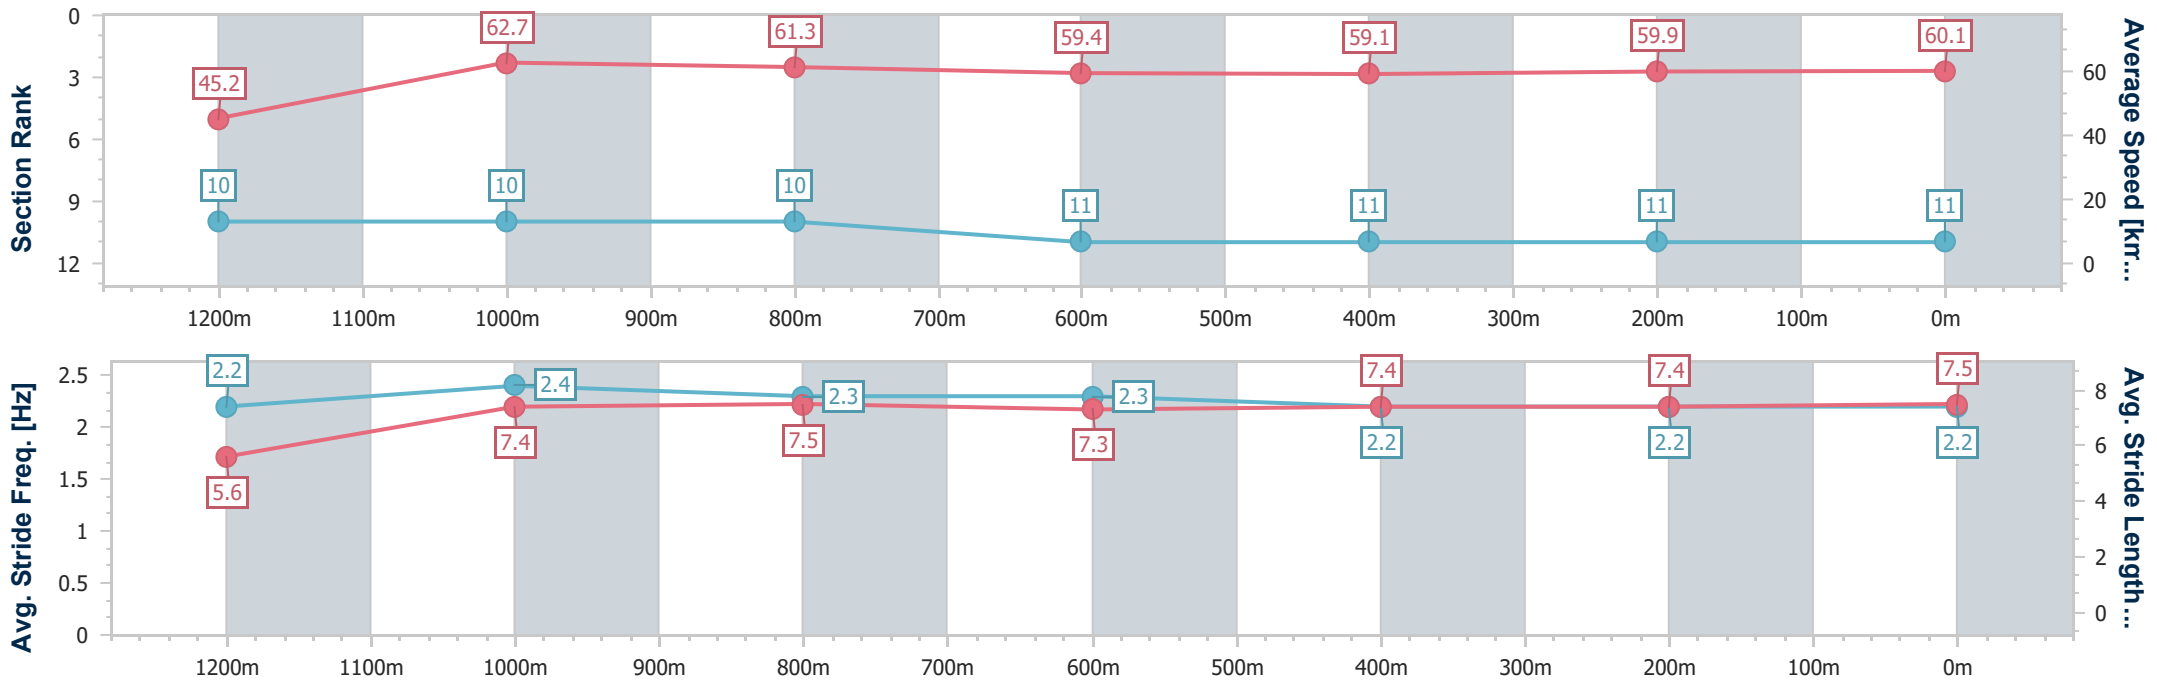

- [] Ranking at each section and finish
- .-.- No data available at this section
- NA No data available

Horse/Jockey Name	Livin'dadream
Final Rank	11
Fastest Section Time (Section)	0:11.51 (1200m)
Top Speed [km/h] (Section)	63.7 (1200m)
Race State	Finished

- [] Ranking at each section and finish
- .-.- No data available at this section
- NA No data available