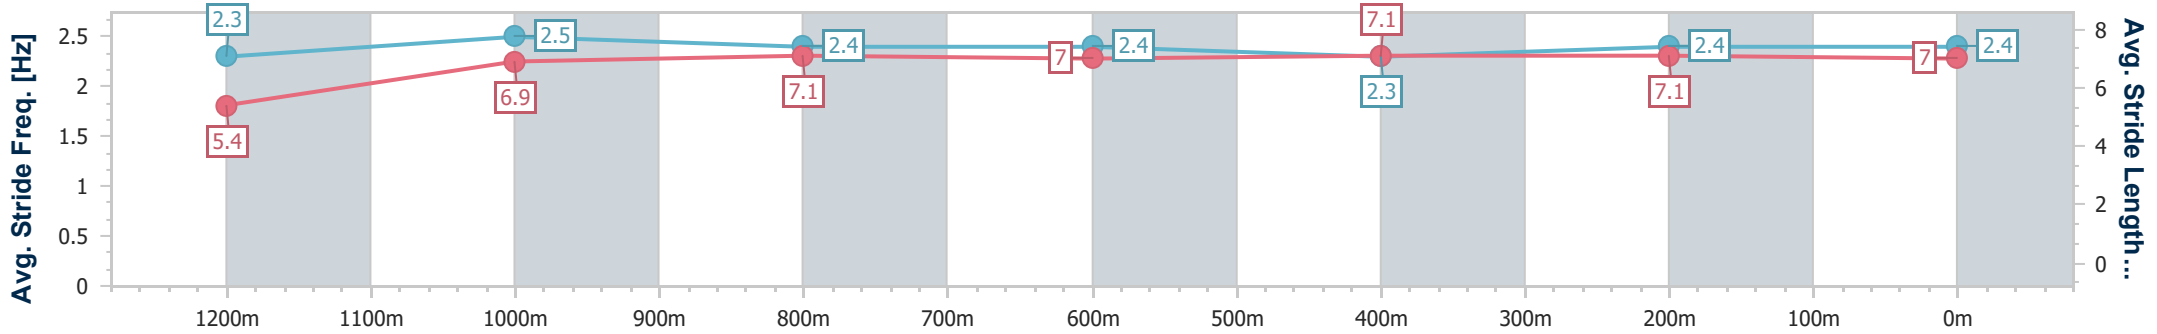

Horse/Jockey Name	Rose Of Liberty
Final Rank	9
Fastest Section Time (Section)	0:11.67 (1200m)
Top Speed [km/h] (Section)	64.2 (1000m)
Race State	Finished

Ipswich QLD Professional
Race 3: RIVER 94.9FM QTIS Two-Year-Old Handicap - 1350m

06 May 2024 - 14:05
Track Rating: Good, Weather: Fine, Rail Position: True

Section	Overall	1200m	1000m	800m	600m	400m	200m
Section Times	1:23.15 [9] (0:12.01)	1:11.14 [11] (0:11.67)	0:59.47 [11] (0:11.71)	0:47.76 [11] (0:11.95)	0:35.81 [10] (0:12.17)	0:23.64 [10] (0:11.72)	0:11.92 [10] (0:11.92)
Average Speed [km/h]	45.0	61.8	61.5	60.0	59.5	61.3	60.3
Top Speed [km/h]	61.3	63.3	64.2	61.7	60.5	62.4	61.9
Avg. Dist. to Rail [m]	8.1	3.1	0.5	0.3	0.5	0.5	0.9
Avg. Stride Freq. [Hz]	2.3	2.5	2.4	2.4	2.3	2.4	2.4
Avg. Stride Length [m]	5.4	6.9	7.1	7.0	7.1	7.1	7.0

- [ ] Ranking at each section and finish
- -.-.- No data available at this section
- NA No data available