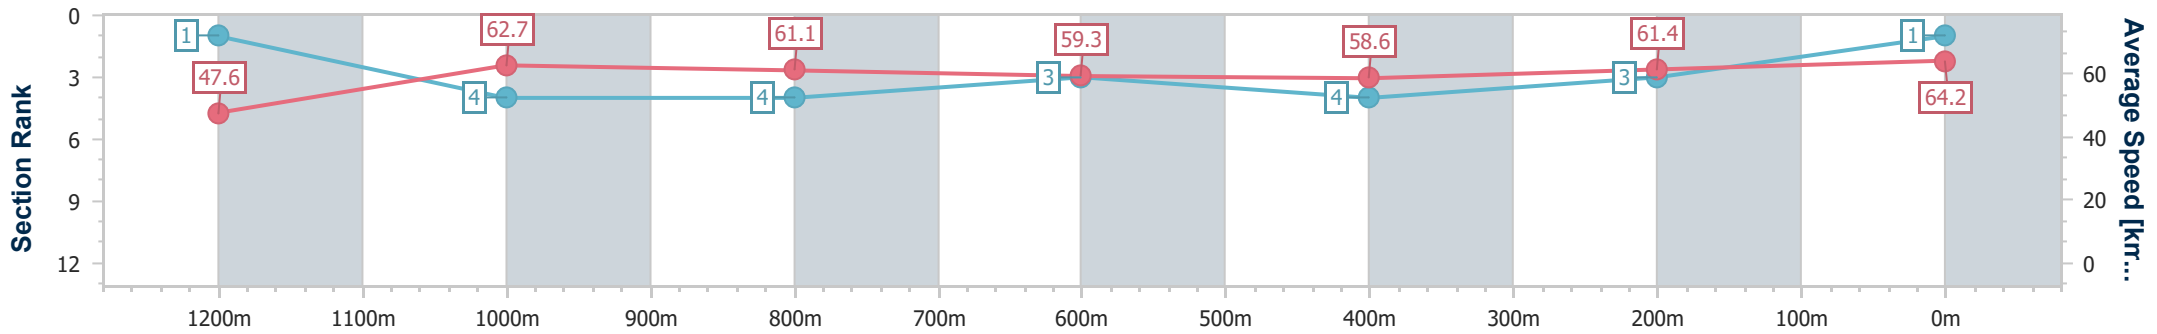

Horse/Jockey Name	Walsh Bay
Final Rank	1
Fastest Section Time (Section)	0:11.21 (200m)
Top Speed [km/h] (Section)	65.3 (200m)
Race State	Finished

Ipswich QLD Professional
Race 3: RIVER 94.9FM QTIS Two-Year-Old Handicap - 1350m

06 May 2024 - 14:05

Track Rating: Good, Weather: Fine, Rail Position: True

Section	Overall	1200m	1000m	800m	600m	400m	200m
Section Times	1:21.90 [1] (0:11.35)	1:10.55 [1] (0:11.51)	0:59.04 [4] (0:11.76)	0:47.28 [4] (0:12.12)	0:35.16 [3] (0:12.24)	0:22.92 [4] (0:11.71)	0:11.21 [3] (0:11.21)
Average Speed [km/h]	47.6	62.7	61.1	59.3	58.6	61.4	64.2
Top Speed [km/h]	61.8	64.1	63.1	60.7	59.8	64.0	65.3
Avg. Dist. to Rail [m]	3.5	1.1	0.2	0.5	0.6	1.2	3.6
Avg. Stride Freq. [Hz]	2.4	2.4	2.3	2.3	2.3	2.3	2.3
Avg. Stride Length [m]	5.6	7.2	7.3	7.2	7.2	7.3	7.6

- [ ] Ranking at each section and finish
- -.-.- No data available at this section
- NA No data available