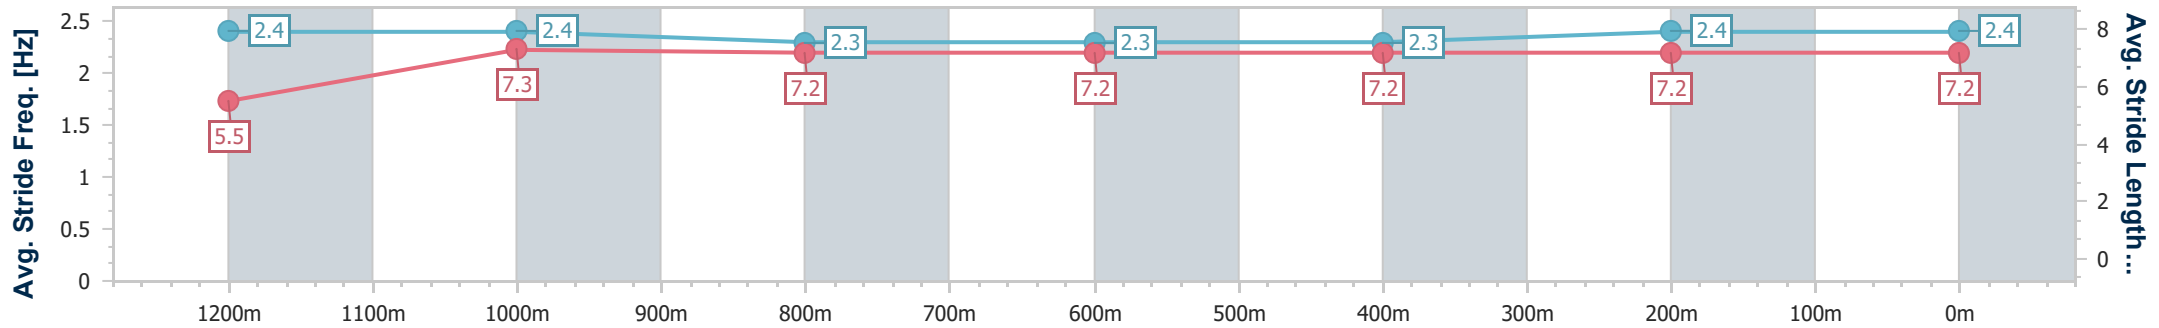

Horse/Jockey Name	Stapleton
Final Rank	3
Fastest Section Time (Section)	0:11.48 (1200m)
Top Speed [km/h] (Section)	64.4 (1200m)
Race State	Finished

Ipswich QLD Professional
Race 3: RIVER 94.9FM QTIS Two-Year-Old Handicap - 1350m

06 May 2024 - 14:05

Track Rating: Good, Weather: Fine, Rail Position: True

Section	Overall	1200m	1000m	800m	600m	400m	200m
Section Times	1:22.35 [3] (0:11.57)	1:10.78 [6] (0:11.48)	0:59.30 [7] (0:11.79)	0:47.51 [7] (0:12.07)	0:35.44 [7] (0:12.26)	0:23.18 [8] (0:11.59)	0:11.59 [4] (0:11.59)
Average Speed [km/h]	46.8	62.6	60.9	59.4	58.5	61.8	62.0
Top Speed [km/h]	62.8	64.4	64.0	60.6	60.1	63.2	62.3
Avg. Dist. to Rail [m]	1.9	1.1	0.4	0.9	1.0	1.0	2.5
Avg. Stride Freq. [Hz]	2.4	2.4	2.3	2.3	2.3	2.4	2.4
Avg. Stride Length [m]	5.5	7.3	7.2	7.2	7.2	7.2	7.2

- [ ] Ranking at each section and finish
- -.-.- No data available at this section
- NA No data available