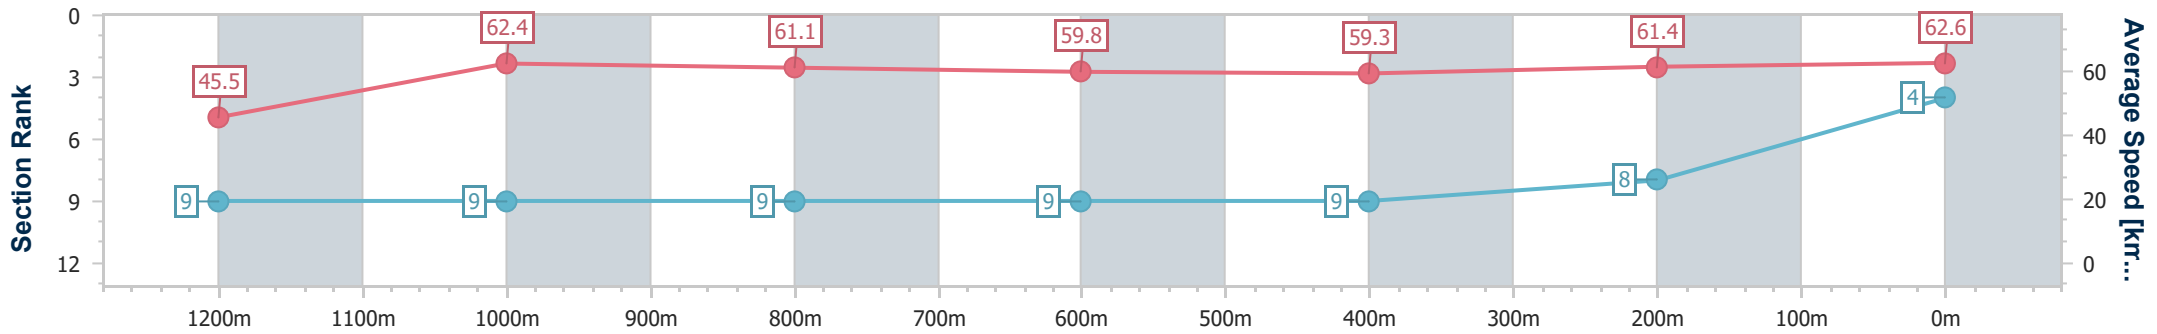

Horse/Jockey Name	Valley Of Owls
Final Rank	4
Fastest Section Time (Section)	0:11.48 (200m)
Top Speed [km/h] (Section)	64.0 (1000m)
Race State	Finished

Ipswich QLD Professional
Race 3: RIVER 94.9FM QTIS Two-Year-Old Handicap - 1350m

06 May 2024 - 14:05
Track Rating: Good, Weather: Fine, Rail Position: True

Section	Overall	1200m	1000m	800m	600m	400m	200m
Section Times	1:22.57 [4] (0:11.84)	1:10.73 [9] (0:11.59)	0:59.14 [9] (0:11.74)	0:47.40 [9] (0:12.00)	0:35.40 [9] (0:12.10)	0:23.30 [9] (0:11.82)	0:11.48 [8] (0:11.48)
Average Speed [km/h]	45.5	62.4	61.1	59.8	59.3	61.4	62.6
Top Speed [km/h]	62.3	63.6	64.0	60.4	60.3	62.9	63.5
Avg. Dist. to Rail [m]	4.5	0.9	0.5	1.1	0.5	2.7	6.1
Avg. Stride Freq. [Hz]	2.3	2.4	2.4	2.3	2.3	2.4	2.4
Avg. Stride Length [m]	5.5	7.3	7.2	7.3	7.2	7.2	7.1

- [ ] Ranking at each section and finish
- -.-.- No data available at this section
- NA No data available