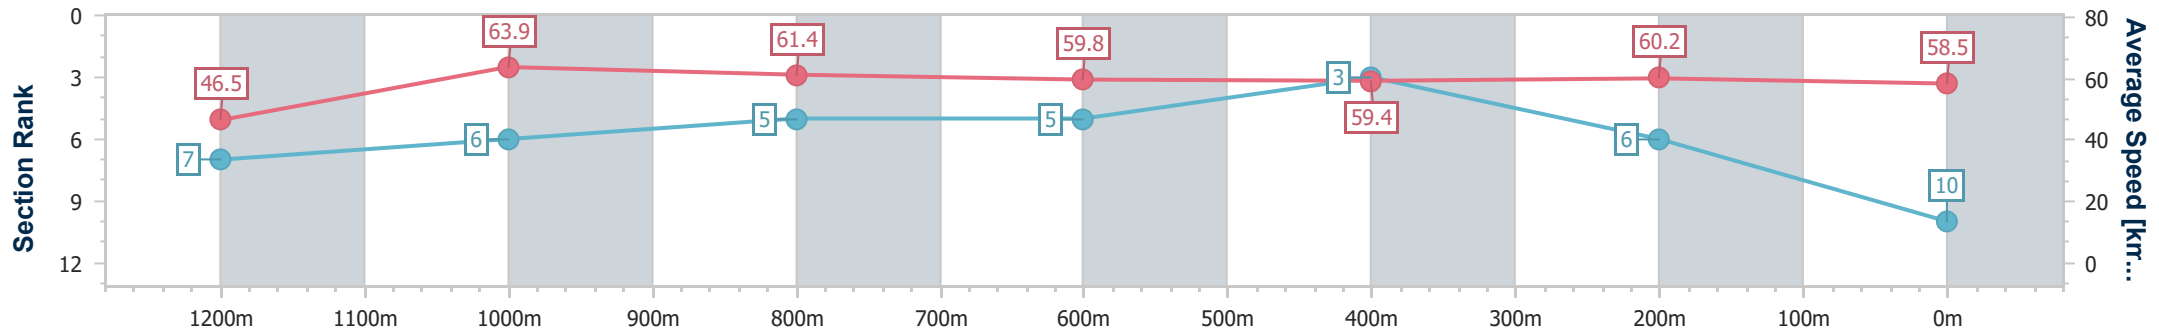

Horse/Jockey Name	Here's To Power
Final Rank	10
Fastest Section Time (Section)	0:11.28 (1200m)
Top Speed [km/h] (Section)	66.5 (1200m)
Race State	Finished

Ipswich QLD Professional
Race 3: RIVER 94.9FM QTIS Two-Year-Old Handicap - 1350m

06 May 2024 - 14:05

Track Rating: Good, Weather: Fine, Rail Position: True

Section	Overall	1200m	1000m	800m	600m	400m	200m
Section Times	1:23.27 [10] (0:11.66)	1:11.61 [7] (0:11.28)	1:00.33 [6] (0:11.79)	0:48.54 [5] (0:12.08)	0:36.46 [5] (0:12.14)	0:24.32 [3] (0:12.02)	0:12.30 [6] (0:12.30)
Average Speed [km/h]	46.5	63.9	61.4	59.8	59.4	60.2	58.5
Top Speed [km/h]	62.4	66.5	65.4	61.0	60.9	60.5	60.5
Avg. Dist. to Rail [m]	6.3	3.0	1.4	1.0	1.0	1.4	2.3
Avg. Stride Freq. [Hz]	2.3	2.4	2.4	2.3	2.3	2.3	2.3
Avg. Stride Length [m]	5.6	7.4	7.2	7.2	7.2	7.3	7.2

- [ ] Ranking at each section and finish
- -.-.- No data available at this section
- NA No data available