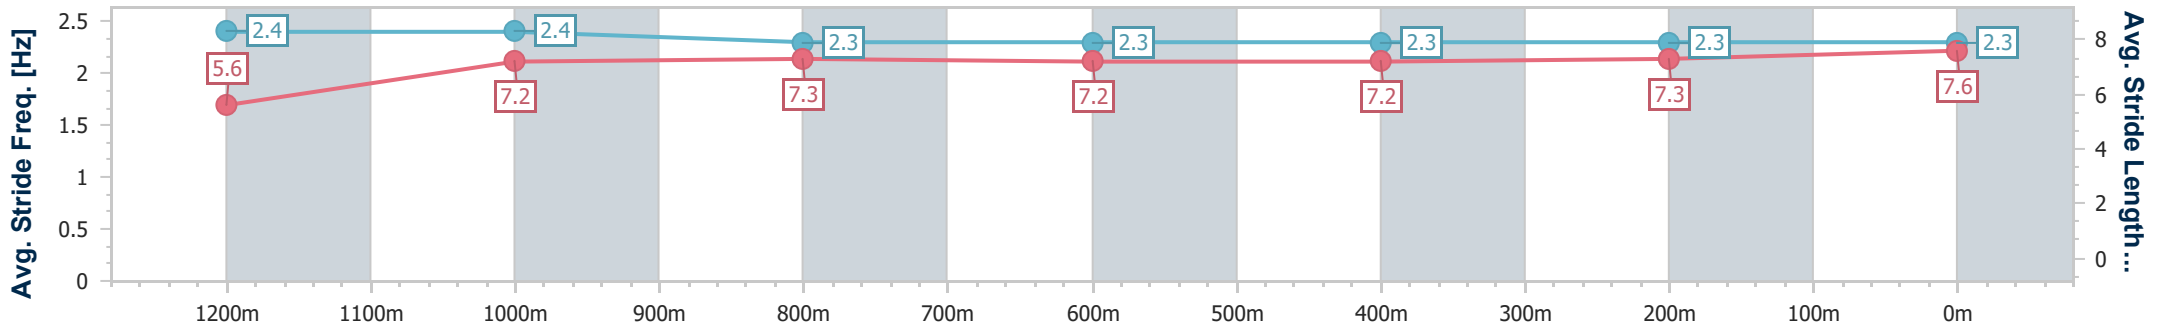

Horse/Jockey Name	Walsh Bay
Final Rank	1
Fastest Section Time (Section)	0:11.21 (200m)
Top Speed [km/h] (Section)	65.3 (200m)
Race State	Finished

Ipswich QLD Professional
Race 3: RIVER 94.9FM QTIS Two-Year-Old Handicap - 1350m

06 May 2024 - 14:05

Track Rating: Good, Weather: Fine, Rail Position: True

Section	Overall	1200m	1000m	800m	600m	400m	200m
Section Times	1:21.90 [1] (0:11.35)	1:10.55 [1] (0:11.51)	0:59.04 [4] (0:11.76)	0:47.28 [4] (0:12.12)	0:35.16 [3] (0:12.24)	0:22.92 [4] (0:11.71)	0:11.21 [3] (0:11.21)
Average Speed [km/h]	47.6	62.7	61.1	59.3	58.6	61.4	64.2
Top Speed [km/h]	61.8	64.1	63.1	60.7	59.8	64.0	65.3
Avg. Dist. to Rail [m]	3.5	1.1	0.2	0.5	0.6	1.2	3.6
Avg. Stride Freq. [Hz]	2.4	2.4	2.3	2.3	2.3	2.3	2.3
Avg. Stride Length [m]	5.6	7.2	7.3	7.2	7.2	7.3	7.6

- [ ] Ranking at each section and finish
- -.-.- No data available at this section
- NA No data available