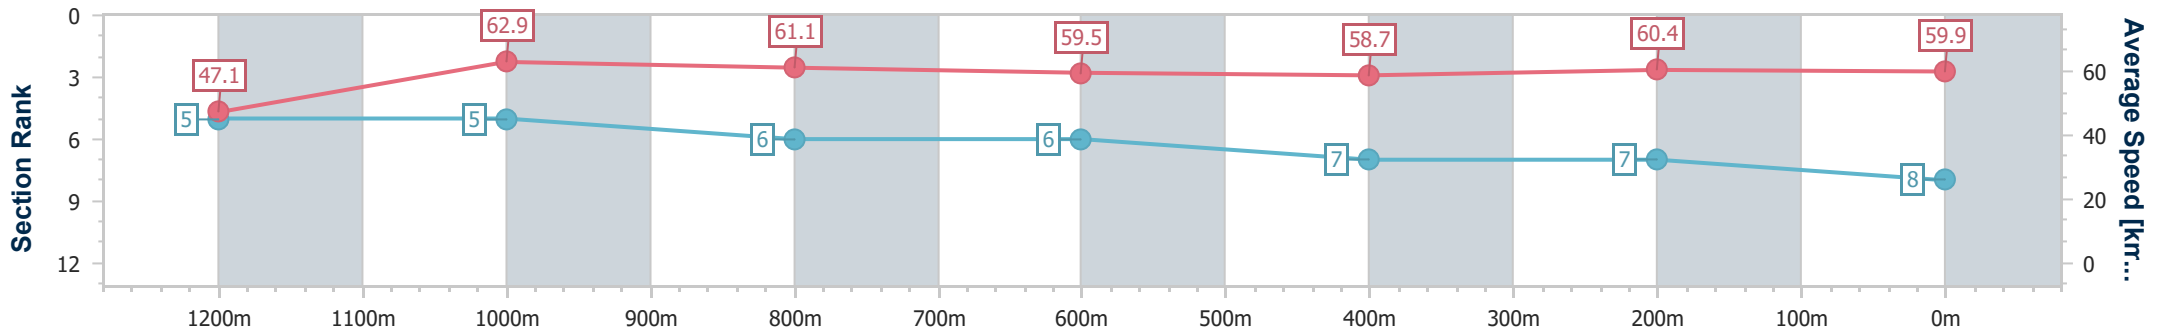

Horse/Jockey Name	Mishani Eclipse
Final Rank	8
Fastest Section Time (Section)	0:11.44 (1200m)
Top Speed [km/h] (Section)	64.3 (1200m)
Race State	Finished

Ipswich QLD Professional
Race 3: RIVER 94.9FM QTIS Two-Year-Old Handicap - 1350m

06 May 2024 - 14:05

Track Rating: Good, Weather: Fine, Rail Position: True

Section	Overall	1200m	1000m	800m	600m	400m	200m
Section Times	1:23.01 [8] (0:11.48)	1:11.53 [5] (0:11.44)	1:00.09 [5] (0:11.82)	0:48.27 [6] (0:12.13)	0:36.14 [6] (0:12.23)	0:23.91 [7] (0:11.90)	0:12.01 [7] (0:12.01)
Average Speed [km/h]	47.1	62.9	61.1	59.5	58.7	60.4	59.9
Top Speed [km/h]	62.5	64.3	63.7	60.4	60.3	61.8	61.9
Avg. Dist. to Rail [m]	2.5	1.9	0.6	0.2	0.4	0.7	1.0
Avg. Stride Freq. [Hz]	2.1	2.1	2.0	2.0	2.0	2.1	2.0
Avg. Stride Length [m]	6.2	8.3	8.4	8.2	8.0	8.2	8.1

- [ ] Ranking at each section and finish
- -.-.- No data available at this section
- NA No data available