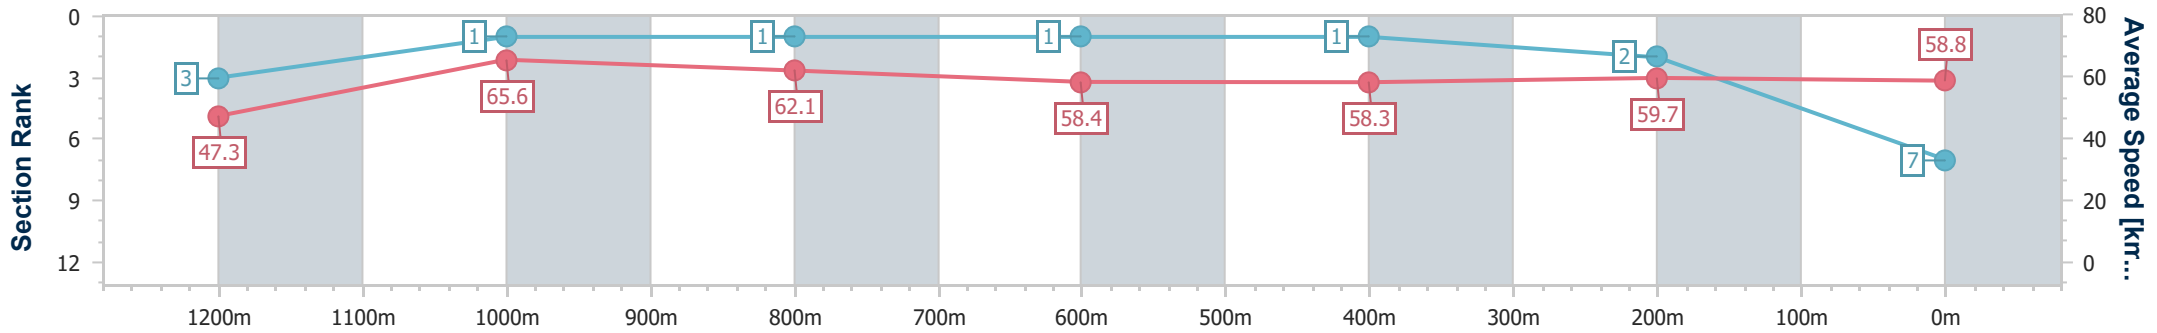

Horse/Jockey Name	Neo Raider
Final Rank	7
Fastest Section Time (Section)	0:11.01 (1200m)
Top Speed [km/h] (Section)	66.2 (1200m)
Race State	Finished

Ipswich QLD Professional
Race 3: RIVER 94.9FM QTIS Two-Year-Old Handicap - 1350m

06 May 2024 - 14:05

Track Rating: Good, Weather: Fine, Rail Position: True

Section	Overall	1200m	1000m	800m	600m	400m	200m
Section Times	1:22.92 [7] (0:11.43)	1:11.49 [3] (0:11.01)	1:00.48 [1] (0:11.63)	0:48.85 [1] (0:12.25)	0:36.60 [1] (0:12.34)	0:24.26 [1] (0:12.01)	0:12.25 [2] (0:12.25)
Average Speed [km/h]	47.3	65.6	62.1	58.4	58.3	59.7	58.8
Top Speed [km/h]	64.6	66.2	65.2	59.7	59.3	60.2	60.0
Avg. Dist. to Rail [m]	10.6	4.8	0.5	0.6	0.7	0.9	0.7
Avg. Stride Freq. [Hz]	2.3	2.3	2.2	2.1	2.1	2.2	2.2
Avg. Stride Length [m]	5.8	7.9	7.8	7.6	7.7	7.5	7.5

- [ ] Ranking at each section and finish
- -.-.- No data available at this section
- NA No data available