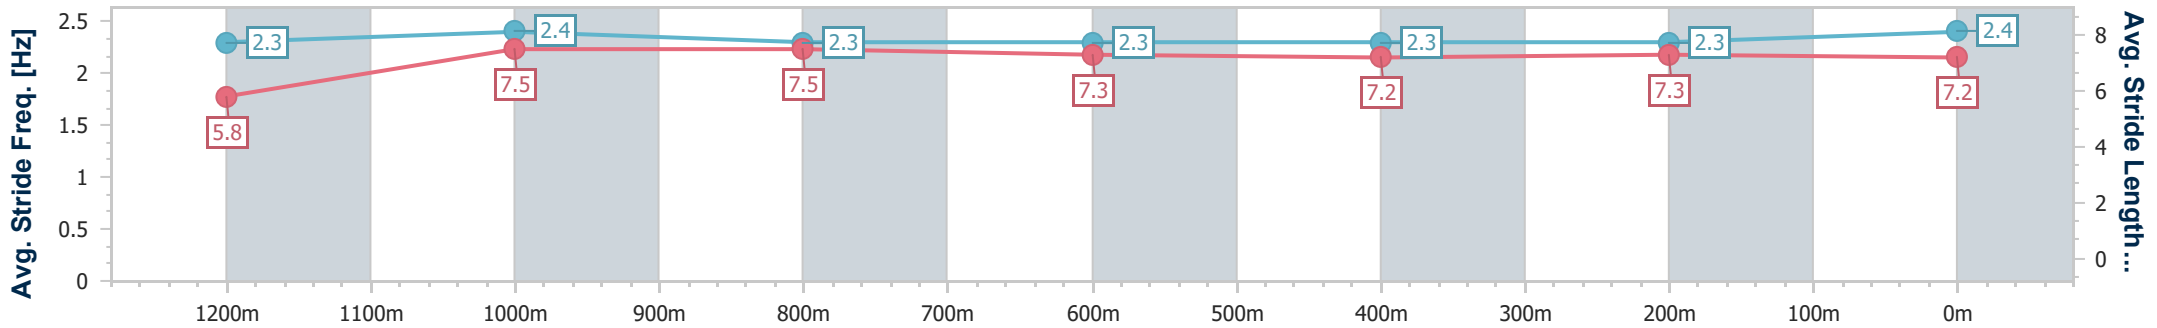

Horse/Jockey Name	Age Of Aquarius
Final Rank	2
Fastest Section Time (Section)	0:11.23 (1200m)
Top Speed [km/h] (Section)	65.7 (1200m)
Race State	Finished

Ipswich QLD Professional
Race 3: RIVER 94.9FM QTIS Two-Year-Old Handicap - 1350m
06 May 2024 - 14:05
Track Rating: Good, Weather: Fine, Rail Position: True

Section	Overall	1200m	1000m	800m	600m	400m	200m
Section Times	1:22.19 [2] (0:11.36)	1:10.83 [2] (0:11.23)	0:59.60 [2] (0:11.70)	0:47.90 [2] (0:12.21)	0:35.69 [2] (0:12.23)	0:23.46 [2] (0:11.76)	0:11.70 [1] (0:11.70)
Average Speed [km/h]	47.7	64.1	61.6	59.0	58.8	61.2	61.5
Top Speed [km/h]	63.7	65.7	64.5	60.0	60.7	62.7	62.5
Avg. Dist. to Rail [m]	7.9	2.5	0.3	0.4	0.1	0.4	0.4
Avg. Stride Freq. [Hz]	2.3	2.4	2.3	2.3	2.3	2.3	2.4
Avg. Stride Length [m]	5.8	7.5	7.5	7.3	7.2	7.3	7.2

- [ ] Ranking at each section and finish
- -.-.- No data available at this section
- NA No data available