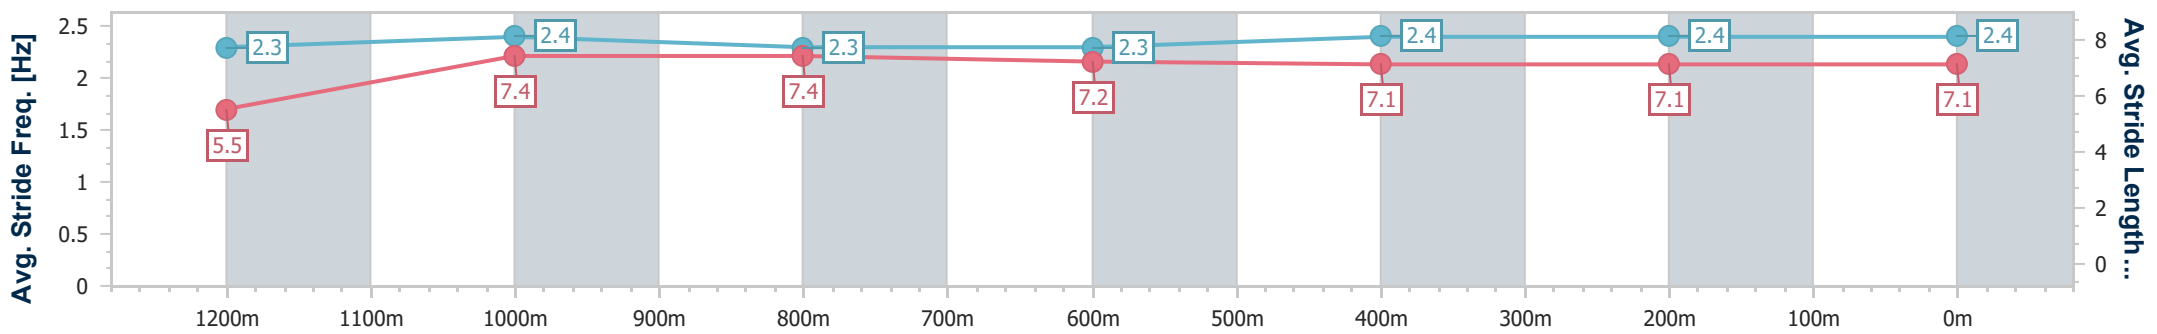

Horse/Jockey Name	Alecia
Final Rank	5
Fastest Section Time (Section)	0:11.52 (1200m)
Top Speed [km/h] (Section)	64.1 (1200m)
Race State	Finished

Ipswich QLD Professional
Race 3: RIVER 94.9FM QTIS Two-Year-Old Handicap - 1350m
06 May 2024 - 14:05
Track Rating: Good, Weather: Fine, Rail Position: True

Section	Overall	1200m	1000m	800m	600m	400m	200m
Section Times	1:22.59 [5] (0:11.70)	1:10.89 [8] (0:11.52)	0:59.37 [8] (0:11.77)	0:47.60 [8] (0:12.13)	0:35.47 [8] (0:11.95)	0:23.52 [5] (0:11.85)	0:11.67 [5] (0:11.67)
Average Speed [km/h]	46.2	62.8	61.3	59.3	60.6	61.2	61.6
Top Speed [km/h]	60.9	64.1	64.1	60.1	62.0	62.8	62.8
Avg. Dist. to Rail [m]	4.6	2.2	1.0	0.2	1.3	2.2	3.5
Avg. Stride Freq. [Hz]	2.3	2.4	2.3	2.3	2.4	2.4	2.4
Avg. Stride Length [m]	5.5	7.4	7.4	7.2	7.1	7.1	7.1

- [ ] Ranking at each section and finish
- -.-.- No data available at this section
- NA No data available