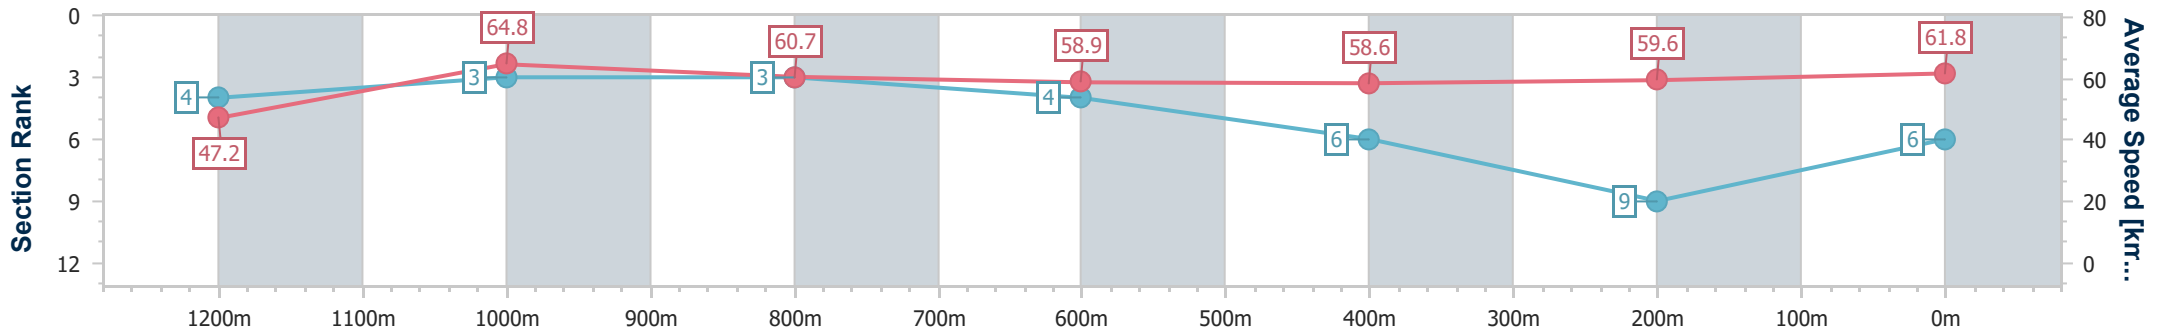

Horse/Jockey Name	I'm Zac
Final Rank	6
Fastest Section Time (Section)	0:11.13 (1200m)
Top Speed [km/h] (Section)	66.5 (1200m)
Race State	Finished

Ipswich QLD Professional
Race 3: RIVER 94.9FM QTIS Two-Year-Old Handicap - 1350m

06 May 2024 - 14:05
Track Rating: Good, Weather: Fine, Rail Position: True

Section	Overall	1200m	1000m	800m	600m	400m	200m
Section Times	1:22.82 [6] (0:11.48)	1:11.34 [4] (0:11.13)	1:00.21 [3] (0:11.94)	0:48.27 [3] (0:12.21)	0:36.06 [4] (0:12.33)	0:23.73 [6] (0:12.10)	0:11.63 [9] (0:11.63)
Average Speed [km/h]	47.2	64.8	60.7	58.9	58.6	59.6	61.8
Top Speed [km/h]	64.6	66.5	62.7	60.3	59.6	61.6	63.0
Avg. Dist. to Rail [m]	9.2	3.8	1.5	0.7	0.4	1.2	3.0
Avg. Stride Freq. [Hz]	2.3	2.4	2.3	2.2	2.2	2.3	2.3
Avg. Stride Length [m]	5.8	7.4	7.4	7.3	7.3	7.3	7.4

- [ ] Ranking at each section and finish
- -.-.- No data available at this section
- NA No data available