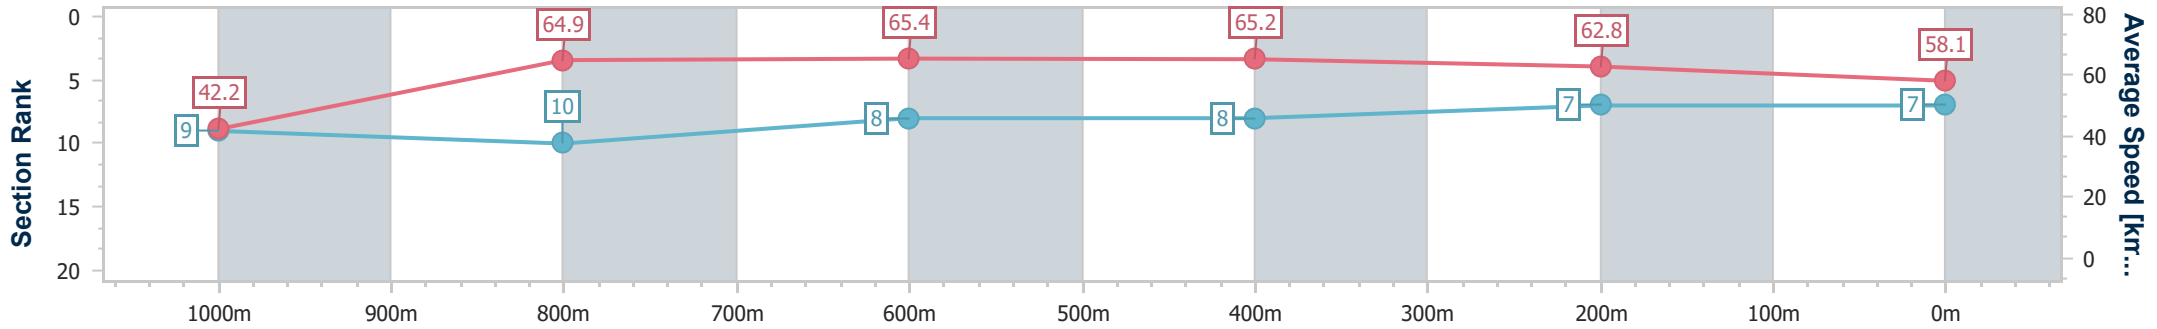

Horse/Jockey Name	Torque Bossanova
Final Rank	7
Fastest Section Time (Section)	0:08.50 (Overall)
Top Speed [km/h] (Section)	67.9 (1000m)
Race State	Finished

Sunshine Coast Poly Track QLD Professional
Race 8: MEGALEC PTY LTD BENCHMARK 55 Handicap - 1100m

05 May 2024 - 17:16

Track Rating: Synthetic, Weather: Overcast, Rail Position: True

Section	Overall	1000m	800m	600m	400m	200m
Section Times	1:05.74 [7] (0:08.50)	0:57.24 [9] (0:11.10)	0:46.14 [10] (0:11.17)	0:34.97 [8] (0:11.15)	0:23.82 [8] (0:11.48)	0:12.34 [7] (0:12.34)
Average Speed [km/h]	42.2	64.9	65.4	65.2	62.8	58.1
Top Speed [km/h]	61.5	67.9	66.4	66.2	64.7	59.8
Avg. Dist. to Rail [m]	6.7	3.0	2.1	1.2	1.2	4.2
Avg. Stride Freq. [Hz]	2.2	2.3	2.3	2.3	2.3	2.2
Avg. Stride Length [m]	5.4	7.6	7.9	7.9	7.6	7.2

- [ ] Ranking at each section and finish
- -.-.- No data available at this section
- NA No data available