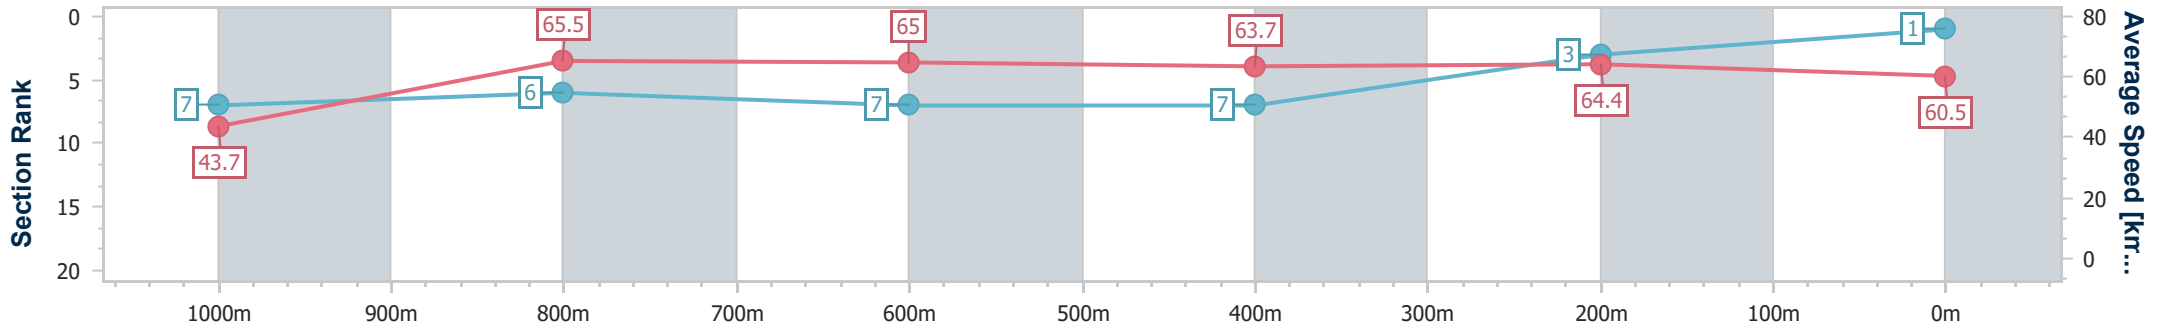

Horse/Jockey Name	Jungle Fever
Final Rank	1
Fastest Section Time (Section)	0:08.29 (Overall)
Top Speed [km/h] (Section)	69.0 (1000m)
Race State	Finished

Sunshine Coast Poly Track QLD Professional
Race 8: MEGALEC PTY LTD BENCHMARK 55 Handicap - 1100m

05 May 2024 - 17:16

Track Rating: Synthetic, Weather: Overcast, Rail Position: True

Section	Overall	1000m	800m	600m	400m	200m
Section Times	1:04.97 [1] (0:08.29)	0:56.68 [7] (0:10.98)	0:45.70 [6] (0:11.29)	0:34.41 [7] (0:11.35)	0:23.06 [7] (0:11.19)	0:11.87 [3] (0:11.87)
Average Speed [km/h]	43.7	65.5	65.0	63.7	64.4	60.5
Top Speed [km/h]	61.9	69.0	66.1	65.0	65.4	62.3
Avg. Dist. to Rail [m]	5.8	3.2	2.5	0.7	1.9	2.5
Avg. Stride Freq. [Hz]	2.2	2.4	2.3	2.3	2.4	2.3
Avg. Stride Length [m]	5.6	7.6	7.7	7.5	7.5	7.3

- [ ] Ranking at each section and finish
- -.-.- No data available at this section
- NA No data available