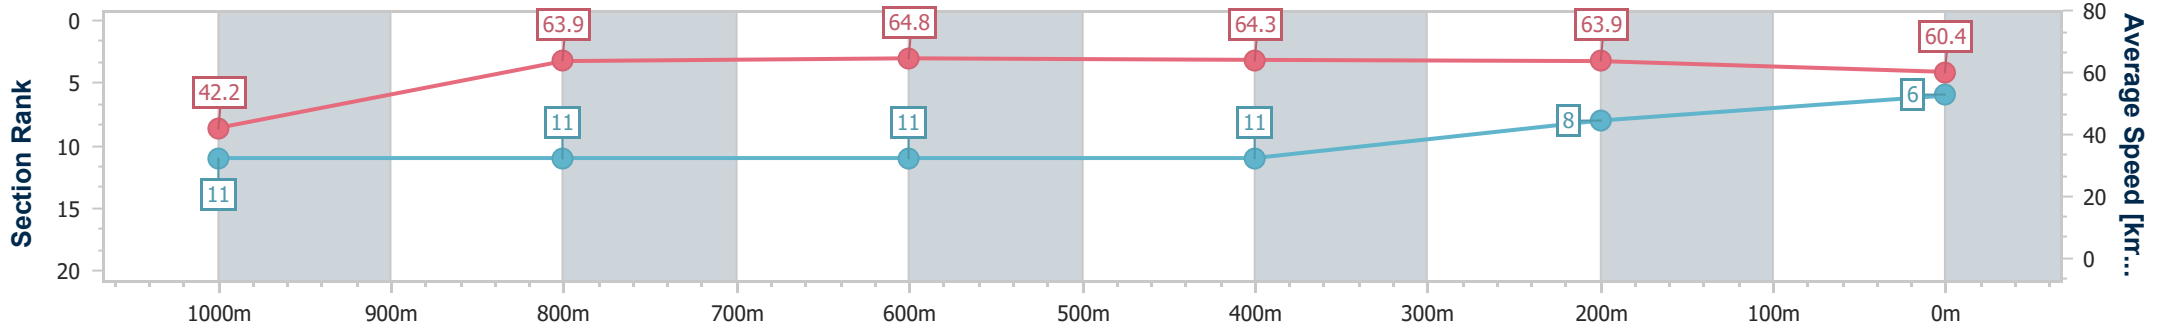

Horse/Jockey Name	Step On Fire
Final Rank	6
Fastest Section Time (Section)	0:08.52 (Overall)
Top Speed [km/h] (Section)	65.8 (800m)
Race State	Finished

Sunshine Coast Poly Track QLD Professional
Race 8: MEGALEC PTY LTD BENCHMARK 55 Handicap - 1100m

05 May 2024 - 17:16

Track Rating: Synthetic, Weather: Overcast, Rail Position: True

Section	Overall	1000m	800m	600m	400m	200m
Section Times	1:05.52 [6] (0:08.52)	0:57.00 [11] (0:11.33)	0:45.67 [11] (0:11.24)	0:34.43 [11] (0:11.24)	0:23.19 [11] (0:11.29)	0:11.90 [8] (0:11.90)
Average Speed [km/h]	42.2	63.9	64.8	64.3	63.9	60.4
Top Speed [km/h]	60.5	65.4	65.8	65.6	64.4	63.5
Avg. Dist. to Rail [m]	12.6	7.2	2.1	0.7	6.1	8.4
Avg. Stride Freq. [Hz]	2.1	2.5	2.5	2.5	2.5	2.4
Avg. Stride Length [m]	5.5	7.1	7.3	7.2	7.2	7.0

- [ ] Ranking at each section and finish
- -.-.- No data available at this section
- NA No data available