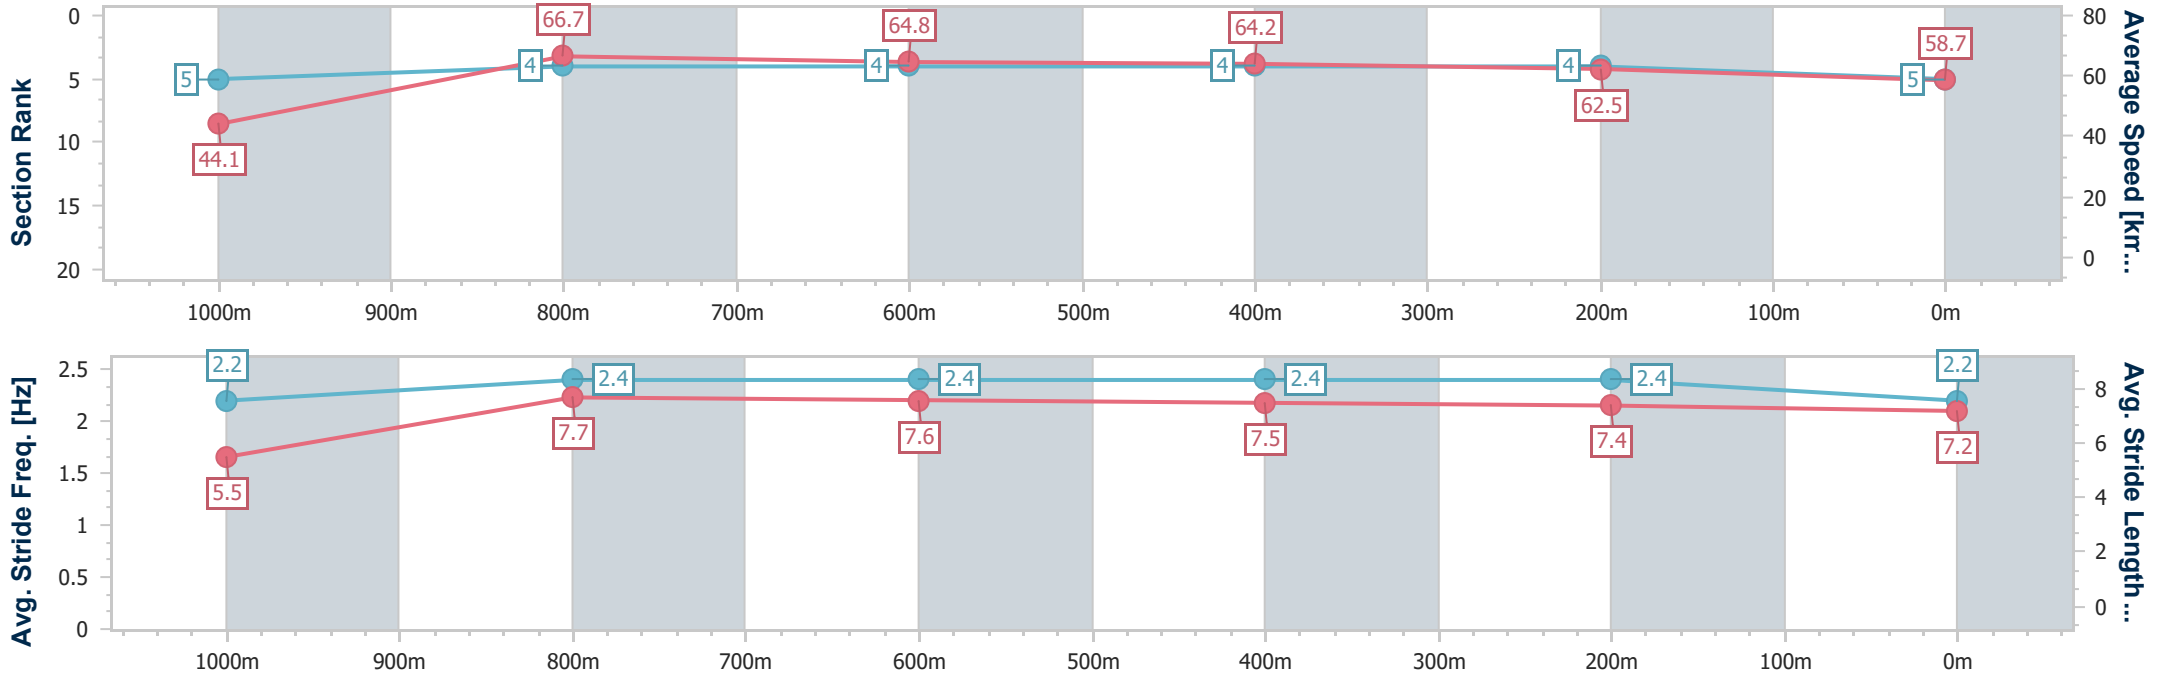

Horse/Jockey Name	Grandeur Rose
Final Rank	5
Fastest Section Time (Section)	0:08.23 (Overall)
Top Speed [km/h] (Section)	68.3 (1000m)
Race State	Finished

Sunshine Coast Poly Track QLD Professional
Race 8: MEGALEC PTY LTD BENCHMARK 55 Handicap - 1100m

05 May 2024 - 17:16

Track Rating: Synthetic, Weather: Overcast, Rail Position: True

Section	Overall	1000m	800m	600m	400m	200m
Section Times	1:05.35 [5] (0:08.23)	0:57.12 [5] (0:10.77)	0:46.35 [4] (0:11.26)	0:35.09 [4] (0:11.35)	0:23.74 [4] (0:11.51)	0:12.23 [4] (0:12.23)
Average Speed [km/h]	44.1	66.7	64.8	64.2	62.5	58.7
Top Speed [km/h]	63.1	68.3	66.3	65.3	63.7	60.7
Avg. Dist. to Rail [m]	7.8	3.8	2.1	1.1	5.1	7.3
Avg. Stride Freq. [Hz]	2.2	2.4	2.4	2.4	2.4	2.2
Avg. Stride Length [m]	5.5	7.7	7.6	7.5	7.4	7.2

- [ ] Ranking at each section and finish
- -.-.- No data available at this section
- NA No data available