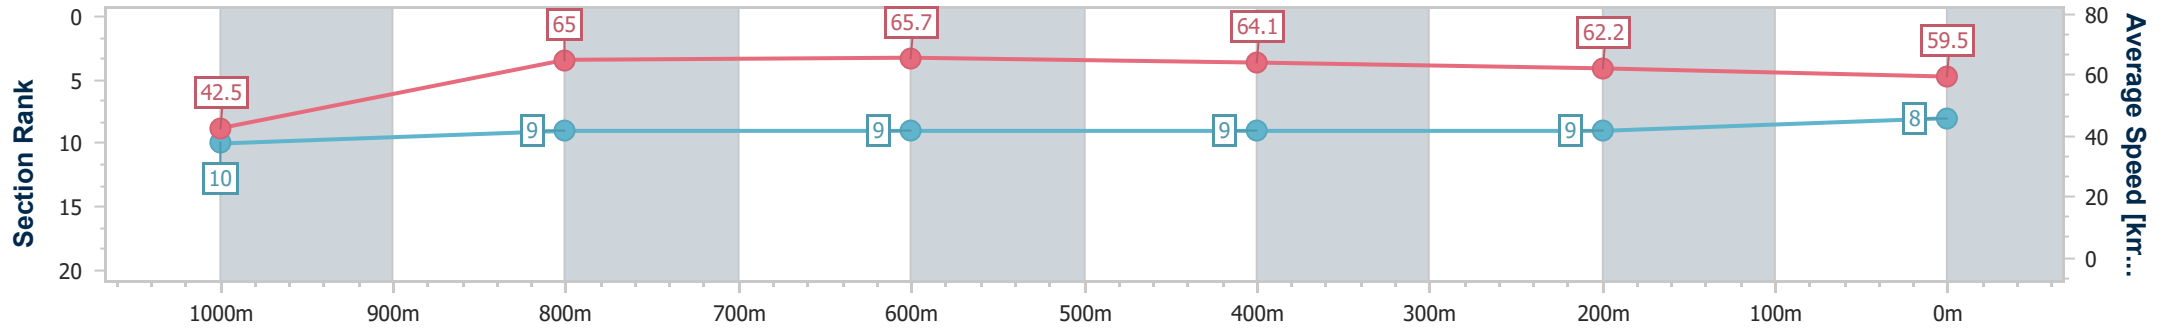

Horse/Jockey Name	Mygirlgladys
Final Rank	8
Fastest Section Time (Section)	0:08.50 (Overall)
Top Speed [km/h] (Section)	67.3 (1000m)
Race State	Finished

Sunshine Coast Poly Track QLD Professional
Race 8: MEGALEC PTY LTD BENCHMARK 55 Handicap - 1100m

05 May 2024 - 17:16

Track Rating: Synthetic, Weather: Overcast, Rail Position: True

Section	Overall	1000m	800m	600m	400m	200m
Section Times	1:05.76 [8] (0:08.50)	0:57.26 [10] (0:11.10)	0:46.16 [9] (0:11.22)	0:34.94 [9] (0:11.28)	0:23.66 [9] (0:11.57)	0:12.09 [9] (0:12.09)
Average Speed [km/h]	42.5	65.0	65.7	64.1	62.2	59.5
Top Speed [km/h]	61.0	67.3	67.2	65.8	63.2	61.9
Avg. Dist. to Rail [m]	9.4	4.5	3.2	0.7	5.0	6.8
Avg. Stride Freq. [Hz]	2.1	2.4	2.4	2.4	2.4	2.3
Avg. Stride Length [m]	5.7	7.4	7.4	7.4	7.2	7.1

- [ ] Ranking at each section and finish
- -.-.- No data available at this section
- NA No data available