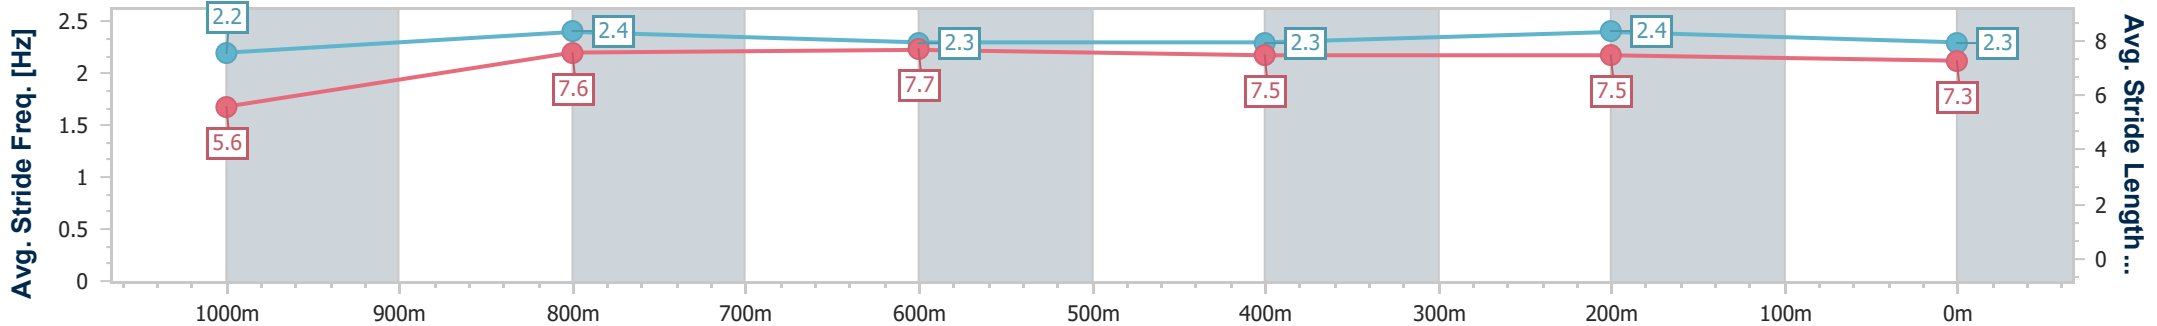

Horse/Jockey Name	Jungle Fever
Final Rank	1
Fastest Section Time (Section)	0:08.29 (Overall)
Top Speed [km/h] (Section)	69.0 (1000m)
Race State	Finished

Sunshine Coast Poly Track QLD Professional
Race 8: MEGALEC PTY LTD BENCHMARK 55 Handicap - 1100m

05 May 2024 - 17:16

Track Rating: Synthetic, Weather: Overcast, Rail Position: True

Section	Overall	1000m	800m	600m	400m	200m
Section Times	1:04.97 [1] (0:08.29)	0:56.68 [7] (0:10.98)	0:45.70 [6] (0:11.29)	0:34.41 [7] (0:11.35)	0:23.06 [7] (0:11.19)	0:11.87 [3] (0:11.87)
Average Speed [km/h]	43.7	65.5	65.0	63.7	64.4	60.5
Top Speed [km/h]	61.9	69.0	66.1	65.0	65.4	62.3
Avg. Dist. to Rail [m]	5.8	3.2	2.5	0.7	1.9	2.5
Avg. Stride Freq. [Hz]	2.2	2.4	2.3	2.3	2.4	2.3
Avg. Stride Length [m]	5.6	7.6	7.7	7.5	7.5	7.3

- [ ] Ranking at each section and finish
- -.-.- No data available at this section
- NA No data available