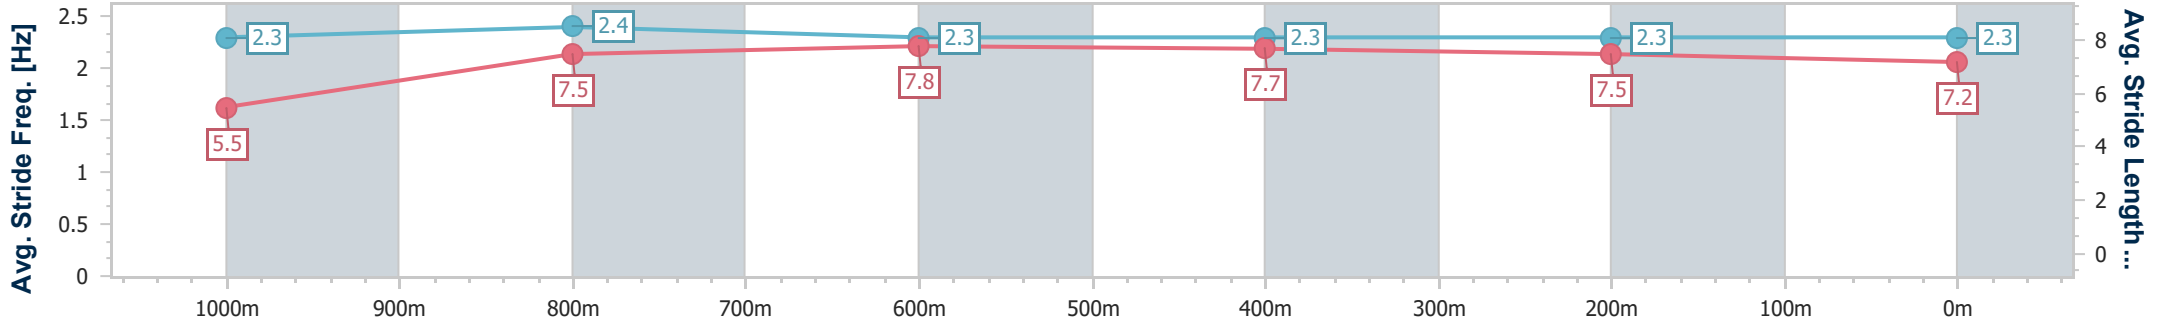

Horse/Jockey Name	Tamsin
Final Rank	2
Fastest Section Time (Section)	0:08.02 (Overall)
Top Speed [km/h] (Section)	68.1 (1000m)
Race State	Finished

Sunshine Coast Poly Track QLD Professional
Race 8: MEGALEC PTY LTD BENCHMARK 55 Handicap - 1100m

05 May 2024 - 17:16

Track Rating: Synthetic, Weather: Overcast, Rail Position: True

Section	Overall	1000m	800m	600m	400m	200m
Section Times	1:05.04 [2] (0:08.02)	0:57.02 [3] (0:10.89)	0:46.13 [3] (0:11.17)	0:34.96 [3] (0:11.37)	0:23.59 [3] (0:11.52)	0:12.07 [2] (0:12.07)
Average Speed [km/h]	44.9	66.1	65.4	63.7	62.4	59.4
Top Speed [km/h]	64.0	68.1	66.2	64.6	64.0	61.1
Avg. Dist. to Rail [m]	3.2	2.0	1.6	0.9	4.1	7.3
Avg. Stride Freq. [Hz]	2.3	2.4	2.3	2.3	2.3	2.3
Avg. Stride Length [m]	5.5	7.5	7.8	7.7	7.5	7.2

- [ ] Ranking at each section and finish
- -.-.- No data available at this section
- NA No data available