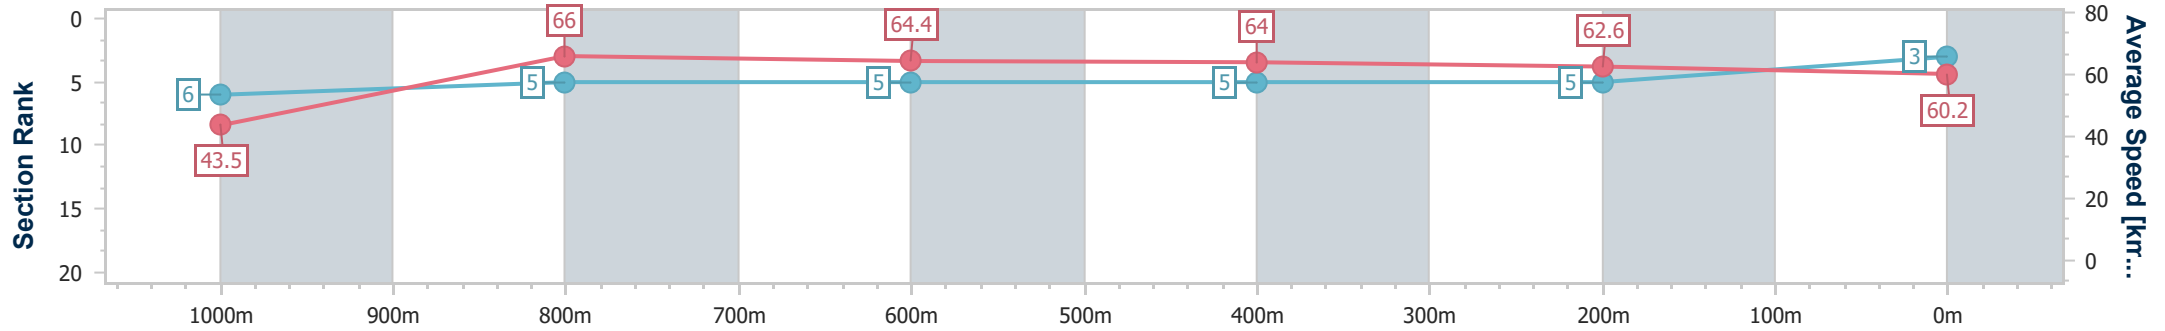

Horse/Jockey Name	Pauli
Final Rank	3
Fastest Section Time (Section)	0:08.29 (Overall)
Top Speed [km/h] (Section)	67.0 (1000m)
Race State	Finished

Sunshine Coast Poly Track QLD Professional
Race 8: MEGALEC PTY LTD BENCHMARK 55 Handicap - 1100m

05 May 2024 - 17:16

Track Rating: Synthetic, Weather: Overcast, Rail Position: True

Section	Overall	1000m	800m	600m	400m	200m
Section Times	1:05.06 [3] (0:08.29)	0:56.77 [6] (0:10.93)	0:45.84 [5] (0:11.25)	0:34.59 [5] (0:11.20)	0:23.39 [5] (0:11.47)	0:11.92 [5] (0:11.92)
Average Speed [km/h]	43.5	66.0	64.4	64.0	62.6	60.2
Top Speed [km/h]	62.6	67.0	65.7	64.9	63.7	61.7
Avg. Dist. to Rail [m]	3.0	2.1	1.1	1.3	1.4	1.1
Avg. Stride Freq. [Hz]	2.2	2.4	2.3	2.3	2.3	2.3
Avg. Stride Length [m]	5.6	7.6	7.7	7.7	7.6	7.3

- [ ] Ranking at each section and finish
- -.-.- No data available at this section
- NA No data available