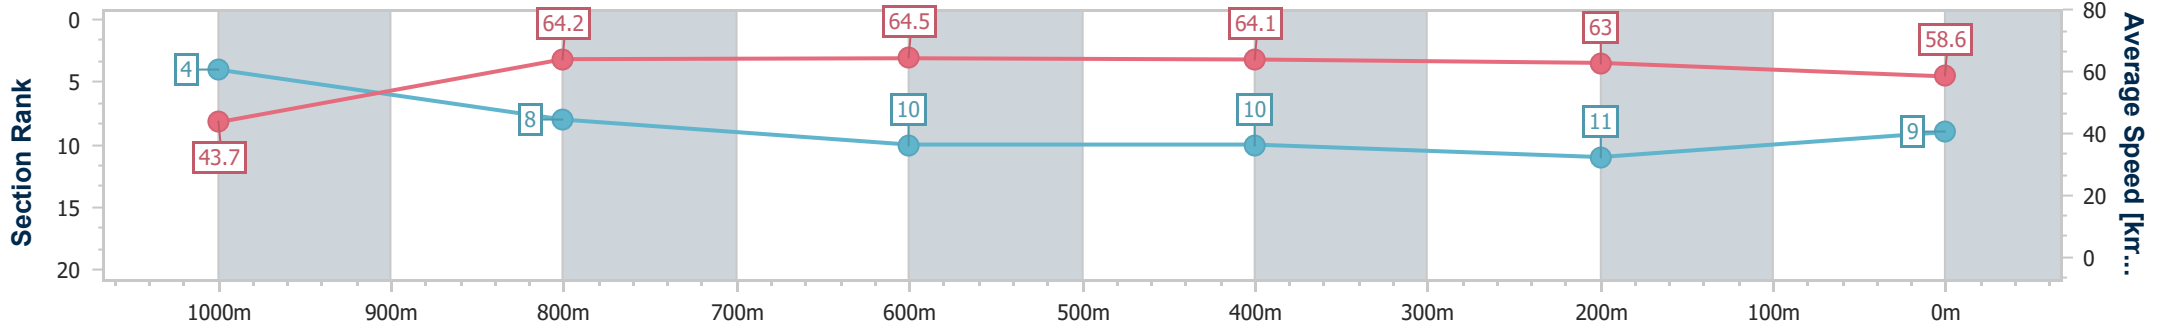

Horse/Jockey Name	Hell Of A Prince
Final Rank	9
Fastest Section Time (Section)	0:08.19 (Overall)
Top Speed [km/h] (Section)	66.2 (1000m)
Race State	Finished

Sunshine Coast Poly Track QLD Professional
Race 8: MEGALEC PTY LTD BENCHMARK 55 Handicap - 1100m

05 May 2024 - 17:16

Track Rating: Synthetic, Weather: Overcast, Rail Position: True

Section	Overall	1000m	800m	600m	400m	200m
Section Times	1:06.06 [9] (0:08.19)	0:57.87 [4] (0:11.24)	0:46.63 [8] (0:11.49)	0:35.14 [10] (0:11.41)	0:23.73 [10] (0:11.45)	0:12.28 [11] (0:12.28)
Average Speed [km/h]	43.7	64.2	64.5	64.1	63.0	58.6
Top Speed [km/h]	60.5	66.2	65.5	65.2	64.2	61.7
Avg. Dist. to Rail [m]	10.1	5.4	4.1	2.6	7.7	9.4
Avg. Stride Freq. [Hz]	2.2	2.4	2.4	2.4	2.4	2.3
Avg. Stride Length [m]	5.6	7.4	7.5	7.5	7.4	7.1

- [ ] Ranking at each section and finish
- -.-.- No data available at this section
- NA No data available