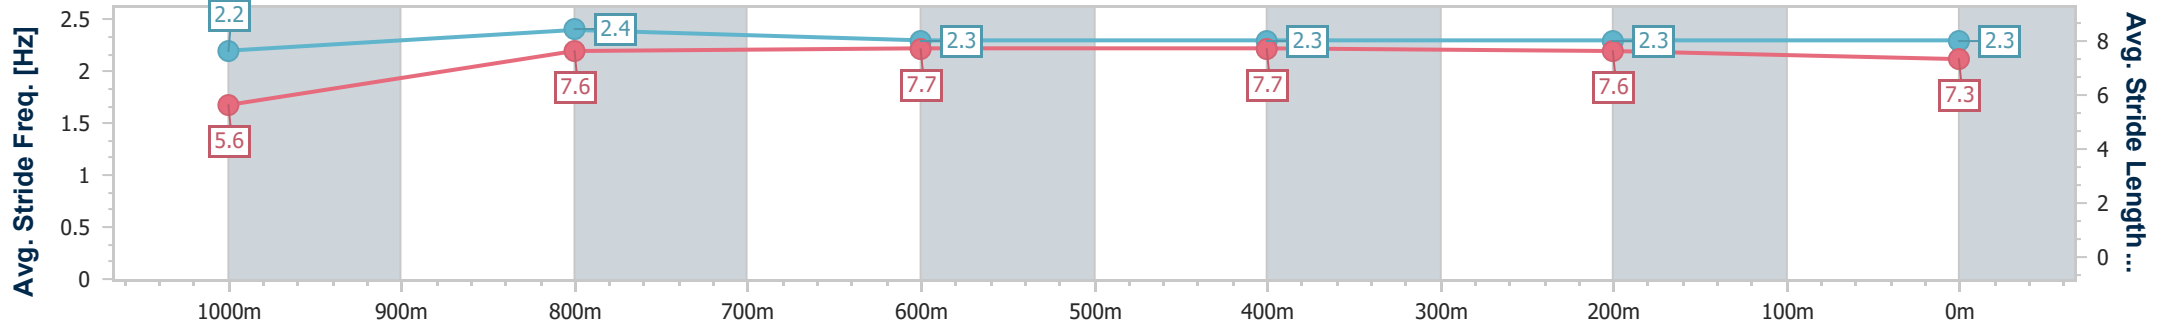

Horse/Jockey Name	Pauli
Final Rank	3
Fastest Section Time (Section)	0:08.29 (Overall)
Top Speed [km/h] (Section)	67.0 (1000m)
Race State	Finished

Sunshine Coast Poly Track QLD Professional
Race 8: MEGALEC PTY LTD BENCHMARK 55 Handicap - 1100m

05 May 2024 - 17:16

Track Rating: Synthetic, Weather: Overcast, Rail Position: True

Section	Overall	1000m	800m	600m	400m	200m
Section Times	1:05.06 [3] (0:08.29)	0:56.77 [6] (0:10.93)	0:45.84 [5] (0:11.25)	0:34.59 [5] (0:11.20)	0:23.39 [5] (0:11.47)	0:11.92 [5] (0:11.92)
Average Speed [km/h]	43.5	66.0	64.4	64.0	62.6	60.2
Top Speed [km/h]	62.6	67.0	65.7	64.9	63.7	61.7
Avg. Dist. to Rail [m]	3.0	2.1	1.1	1.3	1.4	1.1
Avg. Stride Freq. [Hz]	2.2	2.4	2.3	2.3	2.3	2.3
Avg. Stride Length [m]	5.6	7.6	7.7	7.7	7.6	7.3

- [ ] Ranking at each section and finish
- -.-.- No data available at this section
- NA No data available