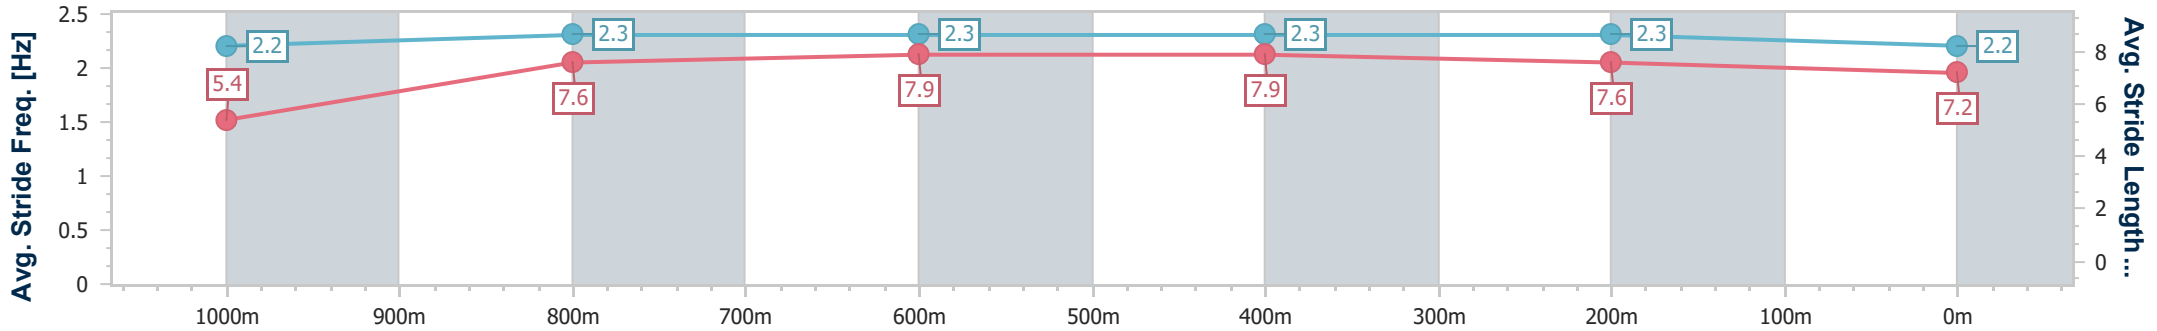

Horse/Jockey Name	Torque Bossanova
Final Rank	7
Fastest Section Time (Section)	0:08.50 (Overall)
Top Speed [km/h] (Section)	67.9 (1000m)
Race State	Finished

Sunshine Coast Poly Track QLD Professional
Race 8: MEGALEC PTY LTD BENCHMARK 55 Handicap - 1100m

05 May 2024 - 17:16

Track Rating: Synthetic, Weather: Overcast, Rail Position: True

Section	Overall	1000m	800m	600m	400m	200m
Section Times	1:05.74 [7] (0:08.50)	0:57.24 [9] (0:11.10)	0:46.14 [10] (0:11.17)	0:34.97 [8] (0:11.15)	0:23.82 [8] (0:11.48)	0:12.34 [7] (0:12.34)
Average Speed [km/h]	42.2	64.9	65.4	65.2	62.8	58.1
Top Speed [km/h]	61.5	67.9	66.4	66.2	64.7	59.8
Avg. Dist. to Rail [m]	6.7	3.0	2.1	1.2	1.2	4.2
Avg. Stride Freq. [Hz]	2.2	2.3	2.3	2.3	2.3	2.2
Avg. Stride Length [m]	5.4	7.6	7.9	7.9	7.6	7.2

- [ ] Ranking at each section and finish
- -.-.- No data available at this section
- NA No data available