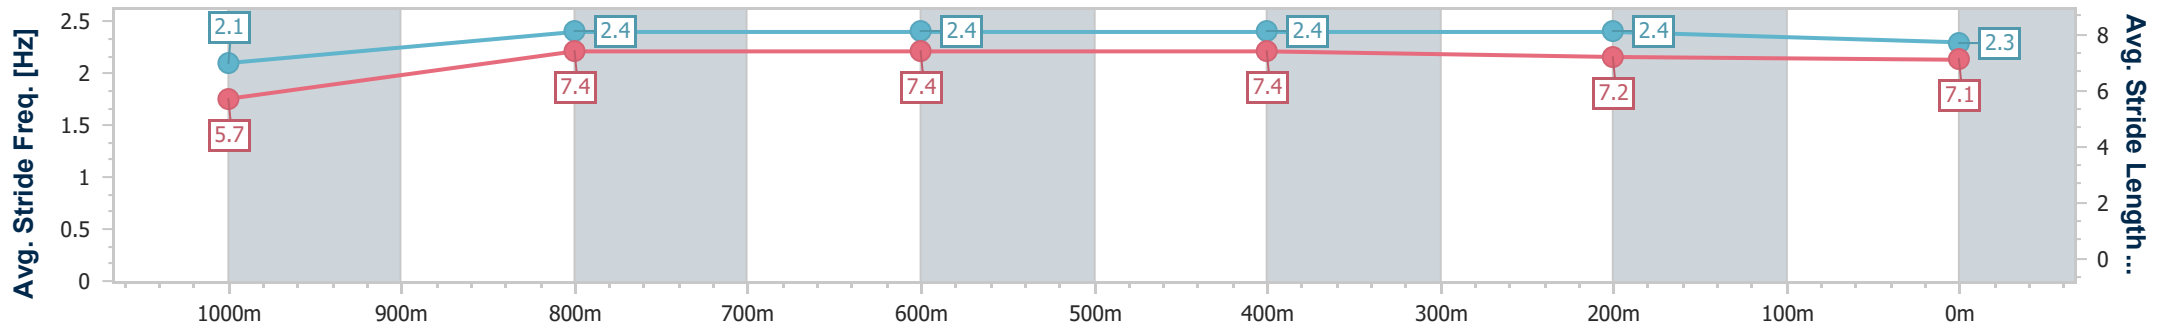

- [] Ranking at each section and finish
- .-.- No data available at this section
- NA No data available

Horse/Jockey Name	Mygirlgladys
Final Rank	8
Fastest Section Time (Section)	0:08.50 (Overall)
Top Speed [km/h] (Section)	67.3 (1000m)
Race State	Finished

Sunshine Coast Poly Track QLD Professional
 Race 8: MEGALEC PTY LTD BENCHMARK 55 Handicap - 1100m

05 May 2024 - 17:16

Track Rating: Synthetic, Weather: Overcast, Rail Position: True

Section	Overall	1000m	800m	600m	400m	200m
Section Times	1:05.76 [8] (0:08.50)	0:57.26 [10] (0:11.10)	0:46.16 [9] (0:11.22)	0:34.94 [9] (0:11.28)	0:23.66 [9] (0:11.57)	0:12.09 [9] (0:12.09)
Average Speed [km/h]	42.5	65.0	65.7	64.1	62.2	59.5
Top Speed [km/h]	61.0	67.3	67.2	65.8	63.2	61.9
Avg. Dist. to Rail [m]	9.4	4.5	3.2	0.7	5.0	6.8
Avg. Stride Freq. [Hz]	2.1	2.4	2.4	2.4	2.4	2.3
Avg. Stride Length [m]	5.7	7.4	7.4	7.4	7.2	7.1