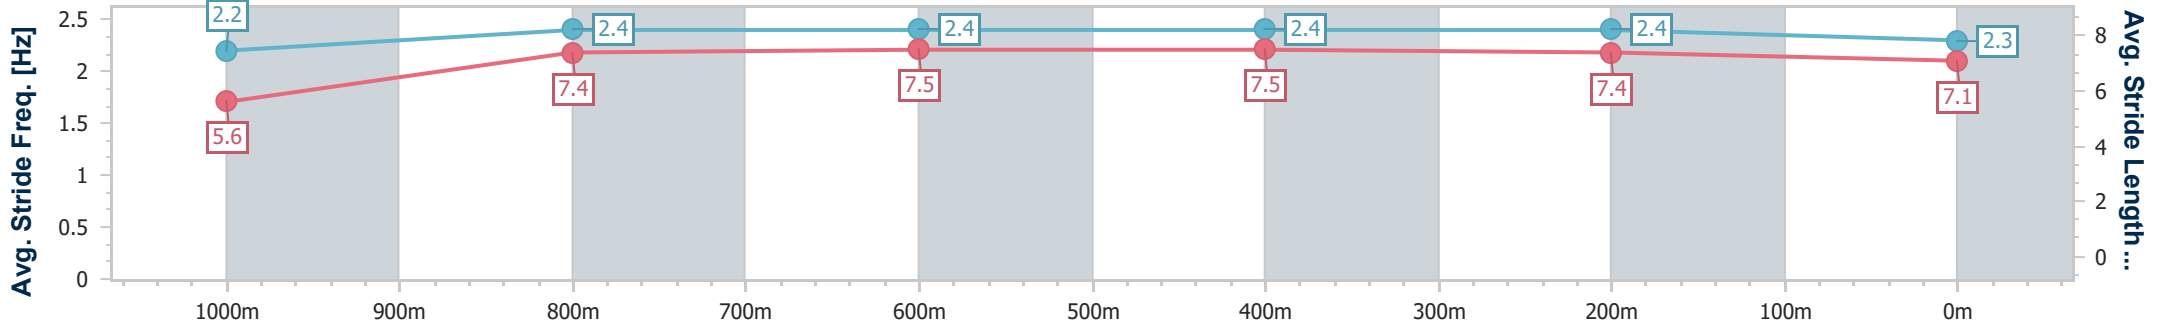

- [] Ranking at each section and finish
- .-.- No data available at this section
- NA No data available

Horse/Jockey Name	Hell Of A Prince
Final Rank	9
Fastest Section Time (Section)	0:08.19 (Overall)
Top Speed [km/h] (Section)	66.2 (1000m)
Race State	Finished

Sunshine Coast Poly Track QLD Professional
Race 8: MEGALEC PTY LTD BENCHMARK 55 Handicap - 1100m

05 May 2024 - 17:16

Track Rating: Synthetic, Weather: Overcast, Rail Position: True

Section	Overall	1000m	800m	600m	400m	200m
Section Times	1:06.06 [9] (0:08.19)	0:57.87 [4] (0:11.24)	0:46.63 [8] (0:11.49)	0:35.14 [10] (0:11.41)	0:23.73 [10] (0:11.45)	0:12.28 [11] (0:12.28)
Average Speed [km/h]	43.7	64.2	64.5	64.1	63.0	58.6
Top Speed [km/h]	60.5	66.2	65.5	65.2	64.2	61.7
Avg. Dist. to Rail [m]	10.1	5.4	4.1	2.6	7.7	9.4
Avg. Stride Freq. [Hz]	2.2	2.4	2.4	2.4	2.4	2.3
Avg. Stride Length [m]	5.6	7.4	7.5	7.5	7.4	7.1