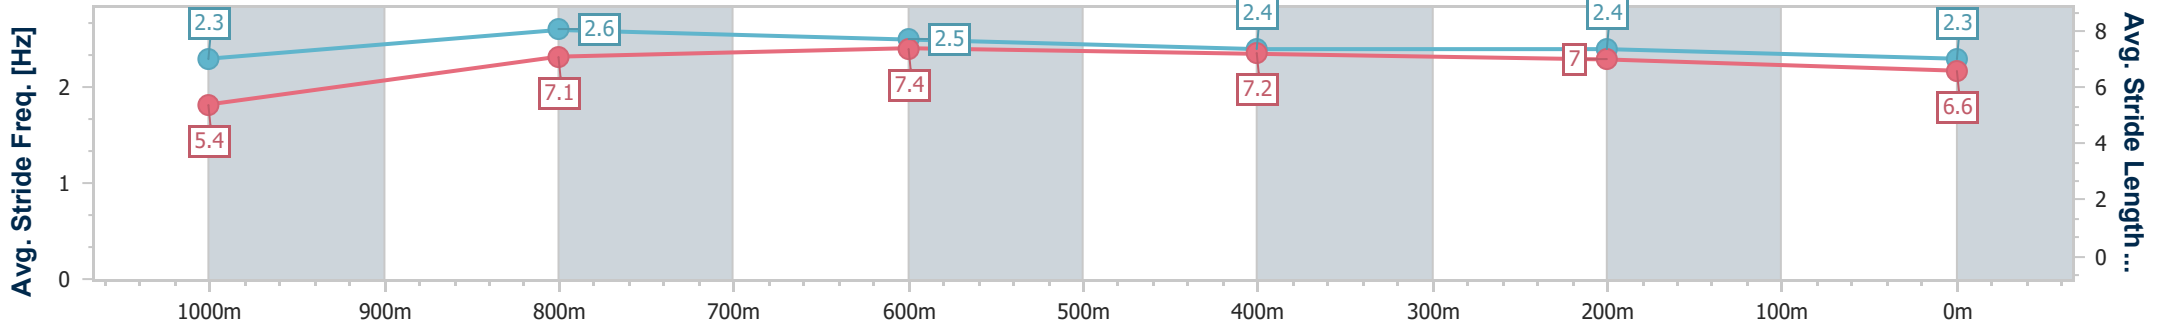

Sunshine Coast Poly Track QLD Professional
Race 8: MEGALEC PTY LTD BENCHMARK 55 Handicap - 1100m

05 May 2024 - 17:16

Track Rating: Synthetic, Weather: Overcast, Rail Position: True

Section	Overall	1000m	800m	600m	400m	200m
Section Times	1:06.06 [9] (0:08.19)	0:57.87 [4] (0:11.24)	0:46.63 [8] (0:11.49)	0:35.14 [10] (0:11.41)	0:23.73 [10] (0:11.45)	0:12.28 [11] (0:12.28)
Average Speed [km/h]	43.7	64.2	64.5	64.1	63.0	58.6
Top Speed [km/h]	60.5	66.2	65.5	65.2	64.2	61.7
Avg. Dist. to Rail [m]	10.1	5.4	4.1	2.6	7.7	9.4
Avg. Stride Freq. [Hz]	2.2	2.4	2.4	2.4	2.4	2.3
Avg. Stride Length [m]	5.6	7.4	7.5	7.5	7.4	7.1

- [] Ranking at each section and finish
- .-.- No data available at this section
- NA No data available

Horse/Jockey Name	Confirm Nor Deny
Final Rank	10
Fastest Section Time (Section)	0:07.93 (Overall)
Top Speed [km/h] (Section)	69.2 (1000m)
Race State	Finished

Sunshine Coast Poly Track QLD Professional
Race 8: MEGALEC PTY LTD BENCHMARK 55 Handicap - 1100m

05 May 2024 - 17:16

Track Rating: Synthetic, Weather: Overcast, Rail Position: True

Section	Overall	1000m	800m	600m	400m	200m
Section Times	1:06.43 [10] (0:07.93)	0:58.50 [1] (0:10.69)	0:47.81 [1] (0:10.95)	0:36.86 [1] (0:11.61)	0:25.25 [2] (0:11.97)	0:13.28 [6] (0:13.28)
Average Speed [km/h]	45.6	67.5	66.3	62.8	60.0	54.2
Top Speed [km/h]	64.2	69.2	67.2	65.1	62.6	57.5
Avg. Dist. to Rail [m]	5.1	3.0	1.6	1.3	0.3	0.6
Avg. Stride Freq. [Hz]	2.3	2.6	2.5	2.4	2.4	2.3
Avg. Stride Length [m]	5.4	7.1	7.4	7.2	7.0	6.6