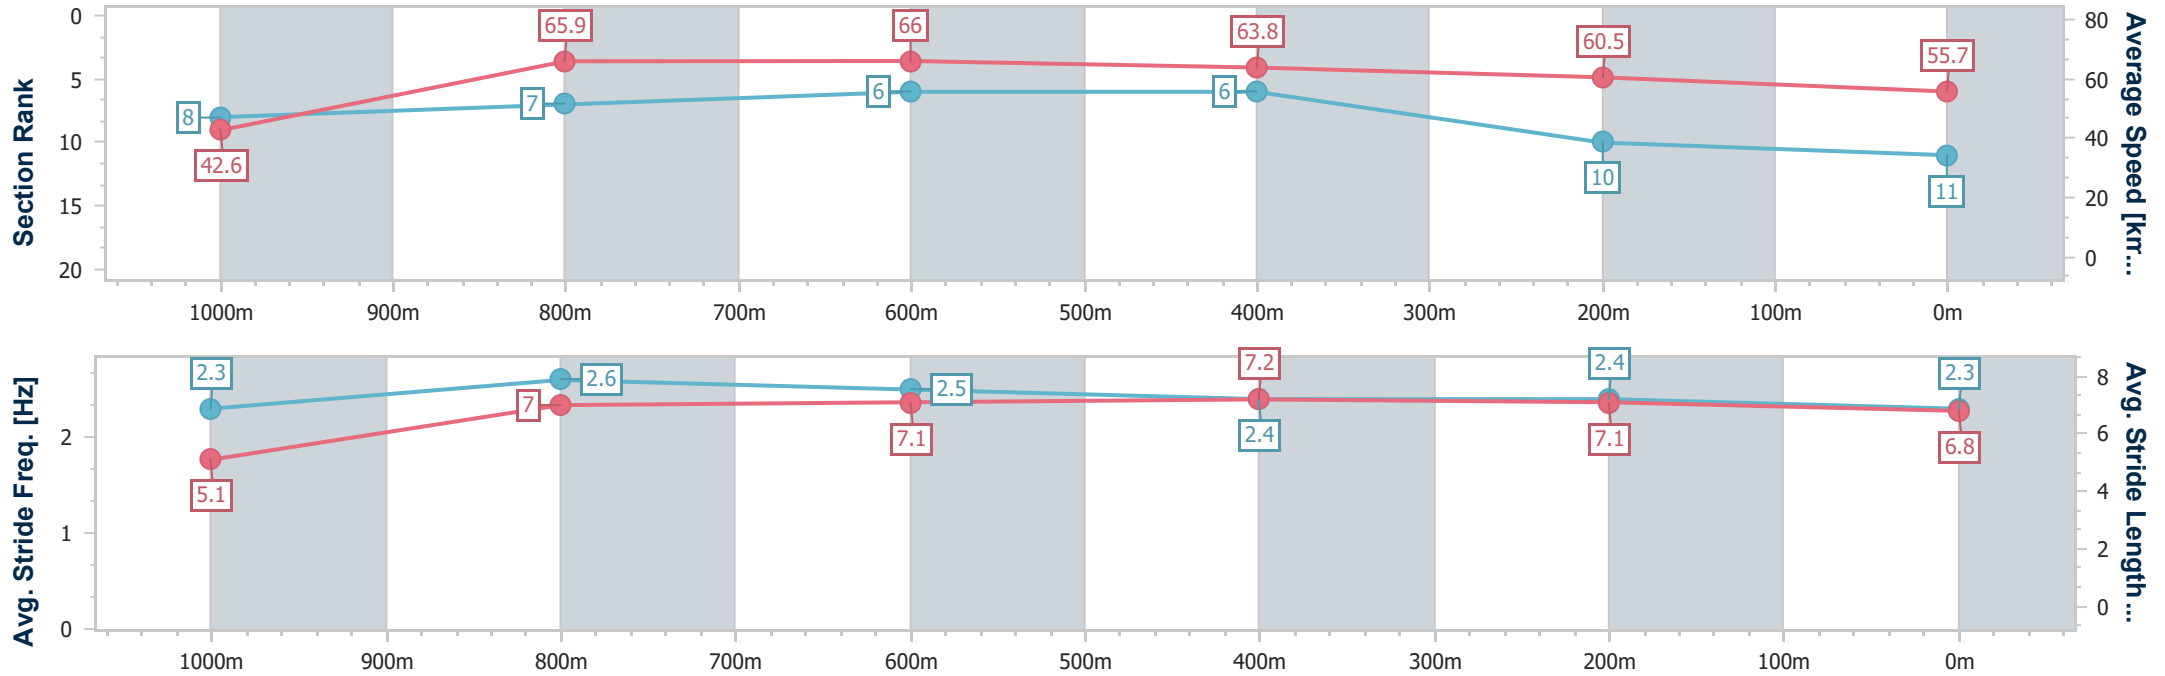

Sunshine Coast Poly Track QLD Professional
Race 8: MEGALEC PTY LTD BENCHMARK 55 Handicap - 1100m

05 May 2024 - 17:16

Track Rating: Synthetic, Weather: Overcast, Rail Position: True

Section	Overall	1000m	800m	600m	400m	200m
Section Times	1:06.43 [10] (0:07.93)	0:58.50 [1] (0:10.69)	0:47.81 [1] (0:10.95)	0:36.86 [1] (0:11.61)	0:25.25 [2] (0:11.97)	0:13.28 [6] (0:13.28)
Average Speed [km/h]	45.6	67.5	66.3	62.8	60.0	54.2
Top Speed [km/h]	64.2	69.2	67.2	65.1	62.6	57.5
Avg. Dist. to Rail [m]	5.1	3.0	1.6	1.3	0.3	0.6
Avg. Stride Freq. [Hz]	2.3	2.6	2.5	2.4	2.4	2.3
Avg. Stride Length [m]	5.4	7.1	7.4	7.2	7.0	6.6

- [] Ranking at each section and finish
- .-.- No data available at this section
- NA No data available

Horse/Jockey Name	More Pills
Final Rank	11
Fastest Section Time (Section)	0:08.39 (Overall)
Top Speed [km/h] (Section)	69.6 (1000m)
Race State	Finished

Sunshine Coast Poly Track QLD Professional
Race 8: MEGALEC PTY LTD BENCHMARK 55 Handicap - 1100m

05 May 2024 - 17:16

Track Rating: Synthetic, Weather: Overcast, Rail Position: True

Section	Overall	1000m	800m	600m	400m	200m
Section Times	1:06.62 [11] (0:08.39)	0:58.23 [8] (0:10.98)	0:47.25 [7] (0:11.14)	0:36.11 [6] (0:11.28)	0:24.83 [6] (0:11.95)	0:12.88 [10]
Average Speed [km/h]	42.6	65.9	66.0	63.8	60.5	55.7
Top Speed [km/h]	60.2	69.6	68.2	65.2	61.9	58.2
Avg. Dist. to Rail [m]	10.4	6.2	3.1	0.5	3.7	4.6
Avg. Stride Freq. [Hz]	2.3	2.6	2.5	2.4	2.4	2.3
Avg. Stride Length [m]	5.1	7.0	7.1	7.2	7.1	6.8

- [] Ranking at each section and finish
- .-.- No data available at this section
- NA No data available