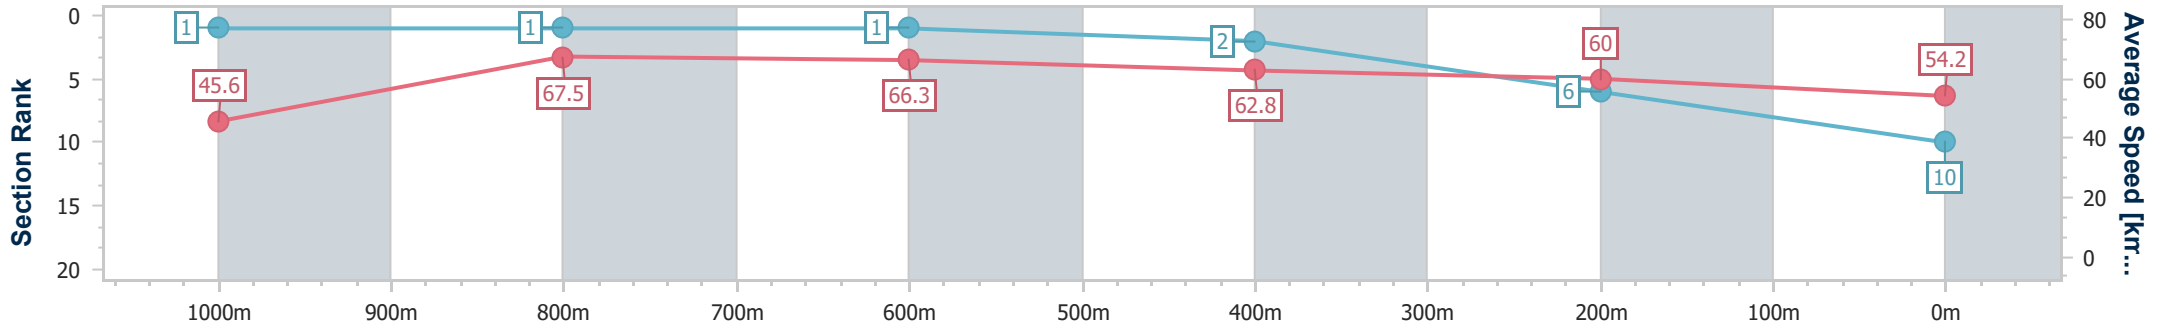

- [] Ranking at each section and finish
- .-.- No data available at this section
- NA No data available

Horse/Jockey Name	Confirm Nor Deny
Final Rank	10
Fastest Section Time (Section)	0:07.93 (Overall)
Top Speed [km/h] (Section)	69.2 (1000m)
Race State	Finished

Sunshine Coast Poly Track QLD Professional
Race 8: MEGALEC PTY LTD BENCHMARK 55 Handicap - 1100m

05 May 2024 - 17:16

Track Rating: Synthetic, Weather: Overcast, Rail Position: True

Section	Overall	1000m	800m	600m	400m	200m
Section Times	1:06.43 [10] (0:07.93)	0:58.50 [1] (0:10.69)	0:47.81 [1] (0:10.95)	0:36.86 [1] (0:11.61)	0:25.25 [2] (0:11.97)	0:13.28 [6] (0:13.28)
Average Speed [km/h]	45.6	67.5	66.3	62.8	60.0	54.2
Top Speed [km/h]	64.2	69.2	67.2	65.1	62.6	57.5
Avg. Dist. to Rail [m]	5.1	3.0	1.6	1.3	0.3	0.6
Avg. Stride Freq. [Hz]	2.3	2.6	2.5	2.4	2.4	2.3
Avg. Stride Length [m]	5.4	7.1	7.4	7.2	7.0	6.6