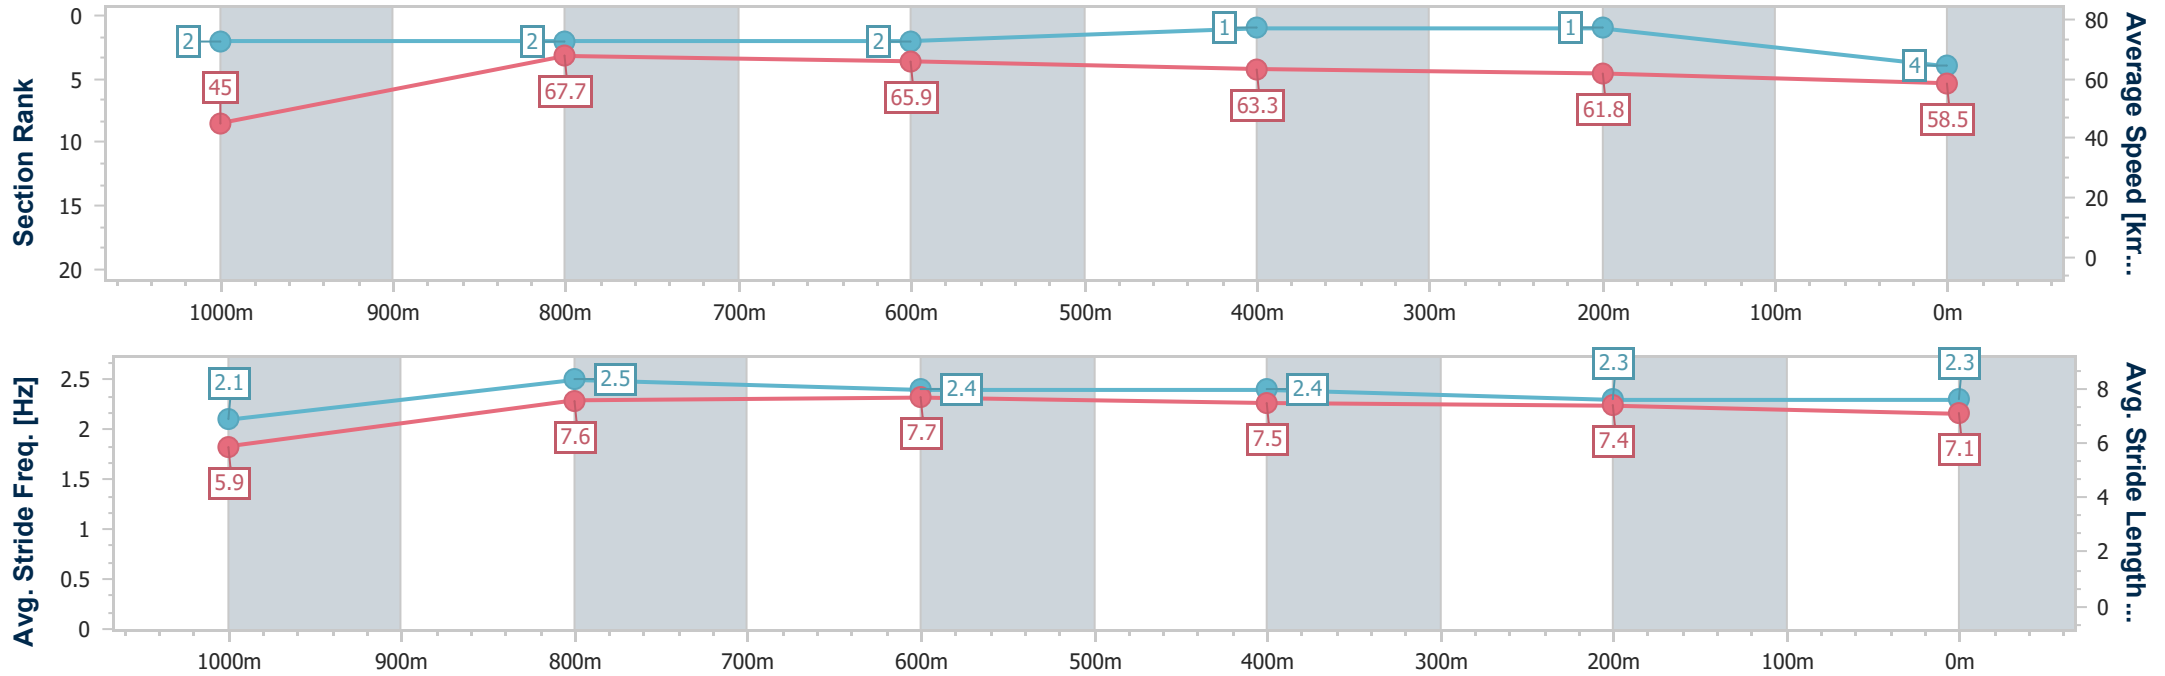

Horse/Jockey Name	Gallery Master
Final Rank	4
Fastest Section Time (Section)	0:08.00 (Overall)
Top Speed [km/h] (Section)	69.3 (1000m)
Race State	Finished

Sunshine Coast Poly Track QLD Professional
Race 8: MEGALEC PTY LTD BENCHMARK 55 Handicap - 1100m

05 May 2024 - 17:16

Track Rating: Synthetic, Weather: Overcast, Rail Position: True

Section	Overall	1000m	800m	600m	400m	200m
Section Times	1:05.13 [4] (0:08.00)	0:57.13 [2] (0:10.68)	0:46.45 [2] (0:11.10)	0:35.35 [2] (0:11.34)	0:24.01 [1] (0:11.68)	0:12.33 [1] (0:12.33)
Average Speed [km/h]	45.0	67.7	65.9	63.3	61.8	58.5
Top Speed [km/h]	64.4	69.3	67.6	65.0	62.8	60.7
Avg. Dist. to Rail [m]	9.0	4.3	2.7	0.9	1.2	2.7
Avg. Stride Freq. [Hz]	2.1	2.5	2.4	2.4	2.3	2.3
Avg. Stride Length [m]	5.9	7.6	7.7	7.5	7.4	7.1

- [ ] Ranking at each section and finish
- -.-.- No data available at this section
- NA No data available