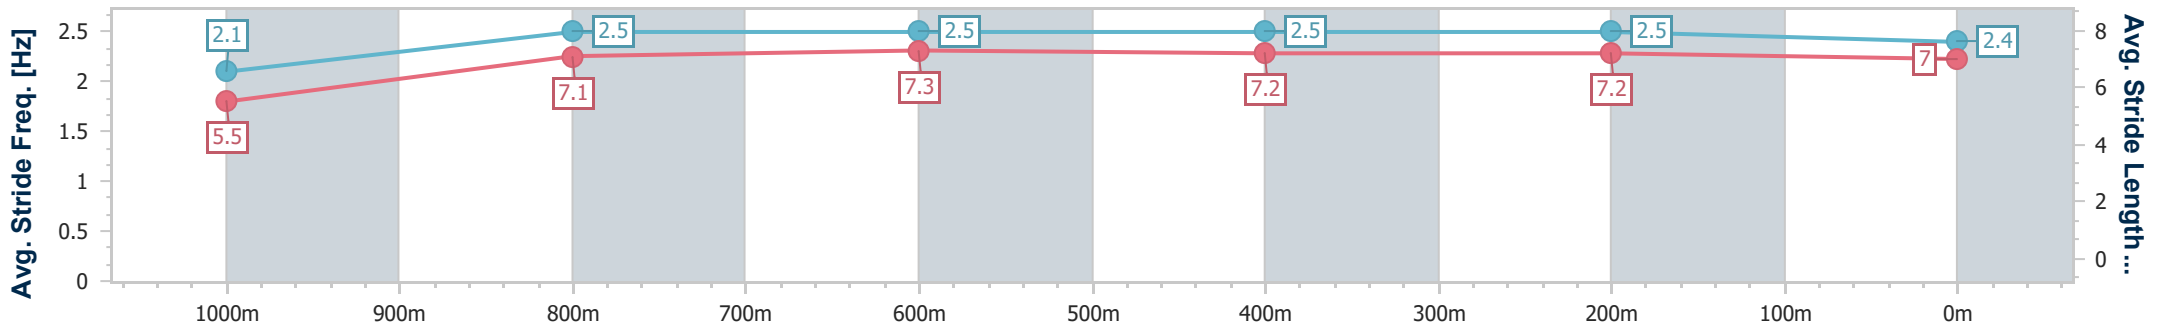

Horse/Jockey Name	Step On Fire
Final Rank	6
Fastest Section Time (Section)	0:08.52 (Overall)
Top Speed [km/h] (Section)	65.8 (800m)
Race State	Finished

Sunshine Coast Poly Track QLD Professional
Race 8: MEGALEC PTY LTD BENCHMARK 55 Handicap - 1100m

05 May 2024 - 17:16

Track Rating: Synthetic, Weather: Overcast, Rail Position: True

Section	Overall	1000m	800m	600m	400m	200m
Section Times	1:05.52 [6] (0:08.52)	0:57.00 [11] (0:11.33)	0:45.67 [11] (0:11.24)	0:34.43 [11] (0:11.24)	0:23.19 [11] (0:11.29)	0:11.90 [8] (0:11.90)
Average Speed [km/h]	42.2	63.9	64.8	64.3	63.9	60.4
Top Speed [km/h]	60.5	65.4	65.8	65.6	64.4	63.5
Avg. Dist. to Rail [m]	12.6	7.2	2.1	0.7	6.1	8.4
Avg. Stride Freq. [Hz]	2.1	2.5	2.5	2.5	2.5	2.4
Avg. Stride Length [m]	5.5	7.1	7.3	7.2	7.2	7.0

- [ ] Ranking at each section and finish
- -.-.- No data available at this section
- NA No data available