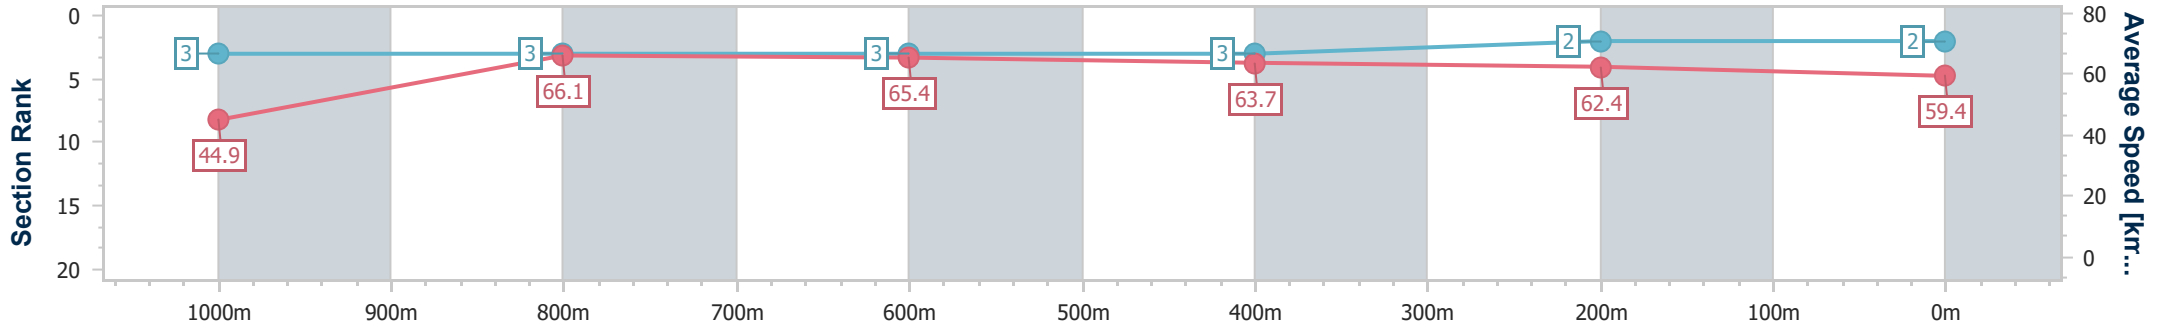

Horse/Jockey Name	Tamsin
Final Rank	2
Fastest Section Time (Section)	0:08.02 (Overall)
Top Speed [km/h] (Section)	68.1 (1000m)
Race State	Finished

Sunshine Coast Poly Track QLD Professional
Race 8: MEGALEC PTY LTD BENCHMARK 55 Handicap - 1100m

05 May 2024 - 17:16

Track Rating: Synthetic, Weather: Overcast, Rail Position: True

Section	Overall	1000m	800m	600m	400m	200m
Section Times	1:05.04 [2] (0:08.02)	0:57.02 [3] (0:10.89)	0:46.13 [3] (0:11.17)	0:34.96 [3] (0:11.37)	0:23.59 [3] (0:11.52)	0:12.07 [2] (0:12.07)
Average Speed [km/h]	44.9	66.1	65.4	63.7	62.4	59.4
Top Speed [km/h]	64.0	68.1	66.2	64.6	64.0	61.1
Avg. Dist. to Rail [m]	3.2	2.0	1.6	0.9	4.1	7.3
Avg. Stride Freq. [Hz]	2.3	2.4	2.3	2.3	2.3	2.3
Avg. Stride Length [m]	5.5	7.5	7.8	7.7	7.5	7.2

- [ ] Ranking at each section and finish
- -.-.- No data available at this section
- NA No data available