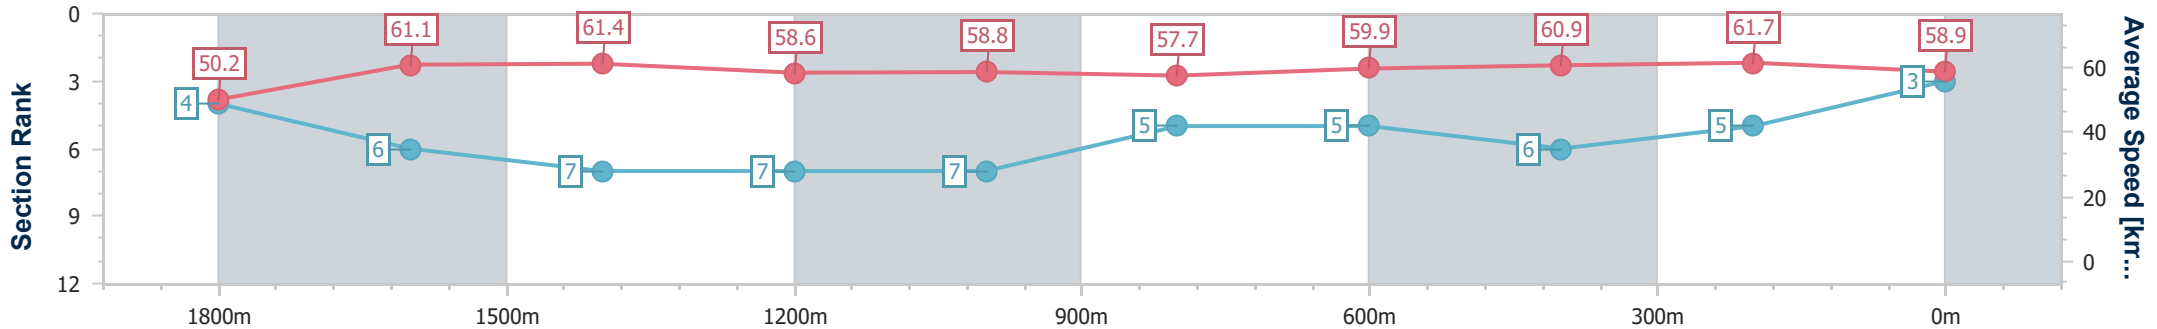

Horse/Jockey Name	Fast Lady
Final Rank	3
Fastest Section Time (Section)	0:11.69 (400m)
Top Speed [km/h] (Section)	63.2 (400m)
Race State	Finished

Sunshine Coast Poly Track QLD Professional
Race 6: CELLAR MAINTENANCE AUSTRALIA BENCHMARK 62
Handicap - 2000m
05 May 2024 - 16:07

Track Rating: Synthetic, Weather: Overcast, Rail Position: True

Section	Overall	1800m	1600m	1400m	1200m	1000m	800m	600m	400m	200m
Section Times	2:03.27 [3] (0:14.33)	1:48.94 [4] (0:11.80)	1:37.14 [6] (0:11.82)	1:25.32 [7] (0:12.41)	1:12.91 [7] (0:12.32)	1:00.59 [7] (0:12.47)	0:48.12 [5] (0:12.23)	0:35.89 [5] (0:12.02)	0:23.87 [6] (0:11.69)	0:12.18 [5] (0:12.18)
Average Speed [km/h]	50.2	61.1	61.4	58.6	58.8	57.7	59.9	60.9	61.7	58.9
Top Speed [km/h]	62.0	62.9	62.9	59.5	59.6	58.4	61.6	61.8	63.2	60.5
Avg. Dist. to Rail [m]	3.2	0.4	1.6	2.7	2.9	2.7	2.2	2.7	6.4	7.1
Avg. Stride Freq. [Hz]	2.3	2.4	2.3	2.3	2.2	2.2	2.3	2.4	2.4	2.3
Avg. Stride Length [m]	6.0	7.2	7.3	7.2	7.3	7.2	7.2	7.1	7.1	6.9

- [ ] Ranking at each section and finish
- -.-.- No data available at this section
- NA No data available