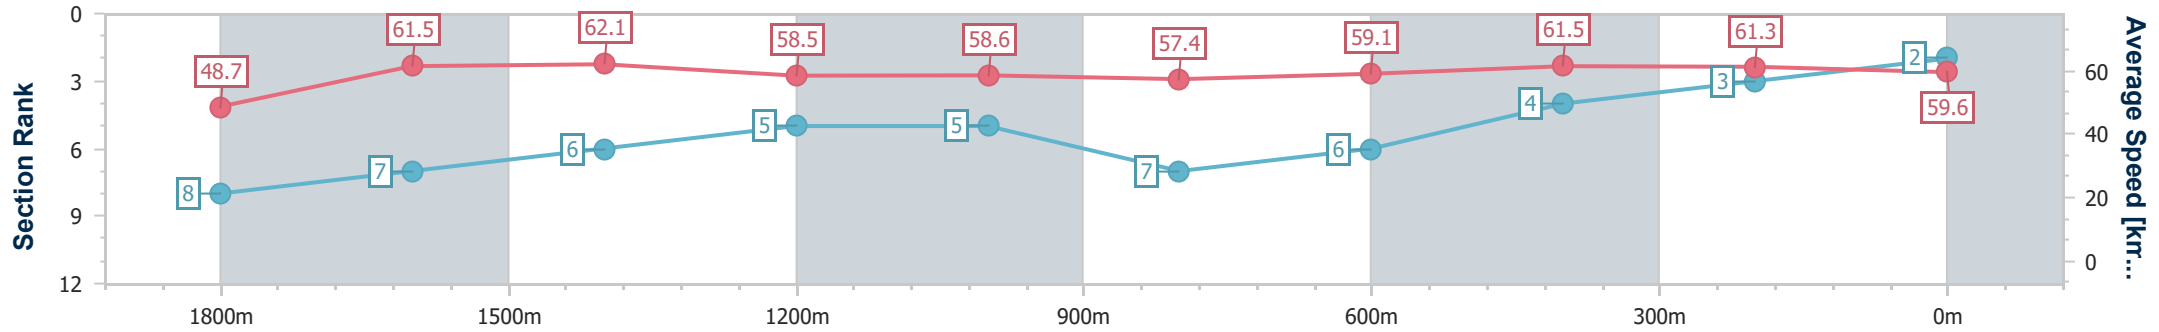

Horse/Jockey Name	Tavistorm
Final Rank	2
Fastest Section Time (Section)	0:11.55 (1800m)
Top Speed [km/h] (Section)	63.9 (1600m)
Race State	Finished

Sunshine Coast Poly Track QLD Professional
Race 6: CELLAR MAINTENANCE AUSTRALIA BENCHMARK 62
Handicap - 2000m
05 May 2024 - 16:07

Track Rating: Synthetic, Weather: Overcast, Rail Position: True

Section	Overall	1800m	1600m	1400m	1200m	1000m	800m	600m	400m	200m
Section Times	2:03.07 [2] (0:14.77)	1:48.30 [8] (0:11.55)	1:36.75 [7] (0:11.59)	1:25.16 [6] (0:12.34)	1:12.82 [5] (0:12.39)	1:00.43 [5] (0:12.55)	0:47.88 [7] (0:12.30)	0:35.58 [6] (0:11.80)	0:23.78 [4] (0:11.75)	0:12.03 [3] (0:12.03)
Average Speed [km/h]	48.7	61.5	62.1	58.5	58.6	57.4	59.1	61.5	61.3	59.6
Top Speed [km/h]	61.9	62.7	63.9	59.7	59.1	57.9	61.3	62.4	62.1	61.4
Avg. Dist. to Rail [m]	1.3	2.2	1.4	2.2	2.5	1.6	1.4	1.1	0.4	0.7
Avg. Stride Freq. [Hz]	2.2	2.2	2.2	2.1	2.1	2.1	2.2	2.2	2.3	2.2
Avg. Stride Length [m]	6.2	7.7	7.9	7.7	7.6	7.6	7.5	7.6	7.5	7.4

- [ ] Ranking at each section and finish
- -.-.- No data available at this section
- NA No data available