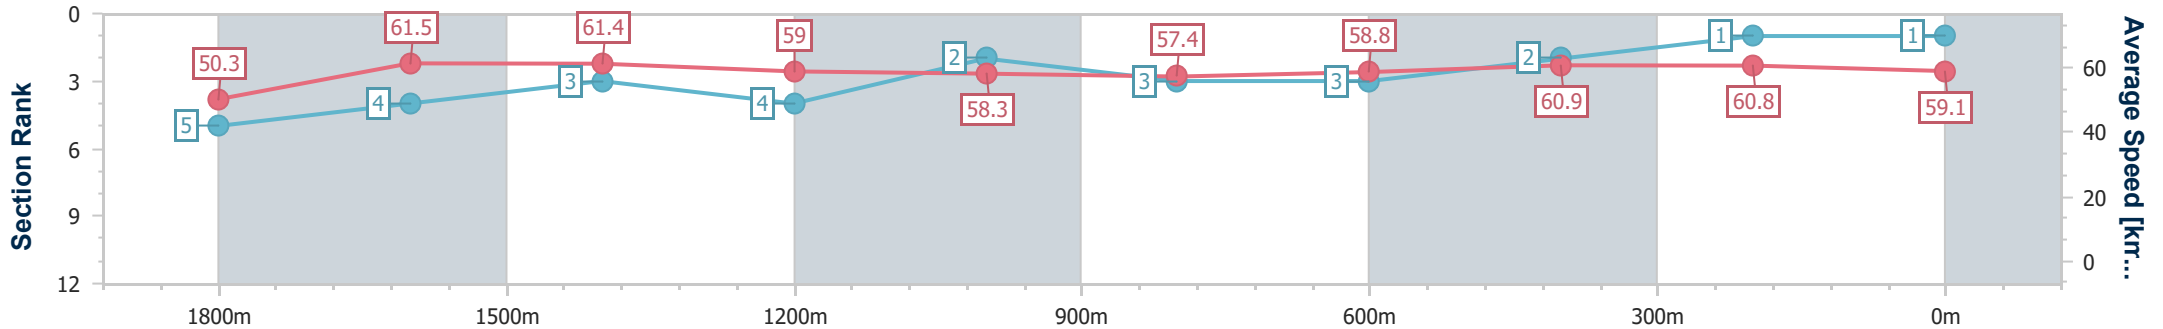

Sunshine Coast Poly Track QLD Professional
 Race 6: CELLAR MAINTENANCE AUSTRALIA BENCHMARK 62
 Handicap - 2000m
 05 May 2024 - 16:07

Track Rating: Synthetic, Weather: Overcast, Rail Position: True

Section	Overall	1800m	1600m	1400m	1200m	1000m	800m	600m	400m	200m
Section Times	2:03.05 [1] (0:14.35)	1:48.70 [5] (0:11.58)	1:37.12 [4] (0:11.74)	1:25.38 [3] (0:12.28)	1:13.10 [4] (0:12.40)	1:00.70 [2] (0:12.55)	0:48.15 [3] (0:12.33)	0:35.82 [3] (0:11.84)	0:23.98 [2] (0:11.87)	0:12.11 [1] (0:12.11)
Average Speed [km/h]	50.3	61.5	61.4	59.0	58.3	57.4	58.8	60.9	60.8	59.1
Top Speed [km/h]	62.4	63.2	62.8	59.7	59.6	58.0	60.4	61.9	61.4	60.3
Avg. Dist. to Rail [m]	0.8	1.3	0.9	1.8	1.8	1.7	1.2	0.4	2.0	2.4
Avg. Stride Freq. [Hz]	2.1	2.3	2.2	2.2	2.2	2.2	2.2	2.3	2.3	2.2
Avg. Stride Length [m]	6.5	7.6	7.7	7.5	7.4	7.3	7.5	7.5	7.4	7.3