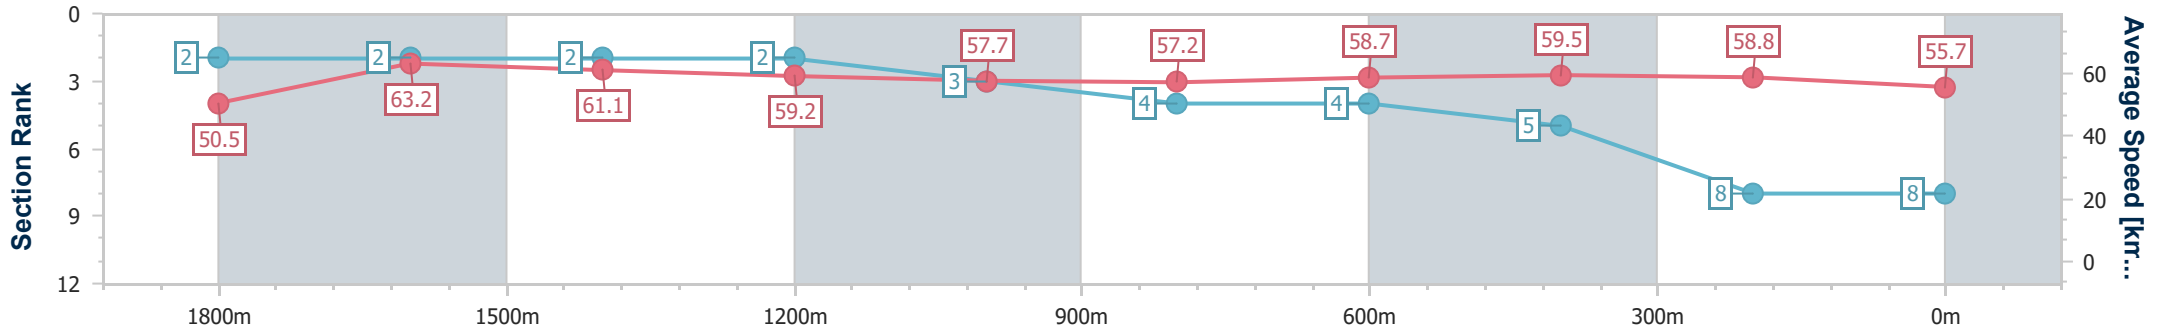

Sunshine Coast Poly Track QLD Professional
 Race 6: CELLAR MAINTENANCE AUSTRALIA BENCHMARK 62
 Handicap - 2000m
 05 May 2024 - 16:07

Track Rating: Synthetic, Weather: Overcast, Rail Position: True

Section	Overall	1800m	1600m	1400m	1200m	1000m	800m	600m	400m	200m
Section Times	2:03.65 [7] (0:14.63)	1:49.02 [6] (0:11.77)	1:37.25 [8] (0:11.82)	1:25.43 [8] (0:12.42)	1:13.01 [9] (0:12.31)	1:00.70 [9] (0:12.50)	0:48.20 [9] (0:12.24)	0:35.96 [9] (0:12.07)	0:23.89 [9] (0:11.80)	0:12.09 [7] (0:12.09)
Average Speed [km/h]	49.2	61.2	61.8	58.3	58.9	57.7	60.0	60.6	60.9	59.3
Top Speed [km/h]	62.0	62.7	62.6	60.0	59.6	58.3	61.2	61.1	61.6	61.1
Avg. Dist. to Rail [m]	2.9	0.8	1.6	3.0	3.0	2.9	2.5	2.1	3.6	4.1
Avg. Stride Freq. [Hz]	2.2	2.3	2.3	2.2	2.2	2.2	2.3	2.3	2.3	2.3
Avg. Stride Length [m]	6.3	7.5	7.5	7.4	7.3	7.4	7.4	7.3	7.4	7.2

- [] Ranking at each section and finish
- .-.- No data available at this section
- NA No data available

Horse/Jockey Name	Come On Eileen
Final Rank	8
Fastest Section Time (Section)	0:11.47 (1800m)
Top Speed [km/h] (Section)	64.8 (1800m)
Race State	Finished

Sunshine Coast Poly Track QLD Professional
 Race 6: CELLAR MAINTENANCE AUSTRALIA BENCHMARK 62
 Handicap - 2000m
 05 May 2024 - 16:07

Track Rating: Synthetic, Weather: Overcast, Rail Position: True

Section	Overall	1800m	1600m	1400m	1200m	1000m	800m	600m	400m	200m
Section Times	2:04.43 [8] (0:14.31)	1:50.12 [2] (0:11.47)	1:38.65 [2] (0:11.86)	1:26.79 [2] (0:12.18)	1:14.61 [2] (0:12.53)	1:02.08 [3] (0:12.59)	0:49.49 [4] (0:12.32)	0:37.17 [4] (0:12.04)	0:25.13 [5] (0:12.26)	0:12.87 [8] (0:12.87)
Average Speed [km/h]	50.5	63.2	61.1	59.2	57.7	57.2	58.7	59.5	58.8	55.7
Top Speed [km/h]	64.8	64.8	62.5	59.8	59.3	58.2	60.2	60.5	60.2	56.7
Avg. Dist. to Rail [m]	5.5	2.0	0.9	1.7	1.3	1.7	0.4	0.7	4.0	6.3
Avg. Stride Freq. [Hz]	2.2	2.3	2.2	2.2	2.2	2.2	2.2	2.3	2.3	2.2
Avg. Stride Length [m]	6.3	7.6	7.5	7.5	7.4	7.2	7.3	7.2	7.1	6.9