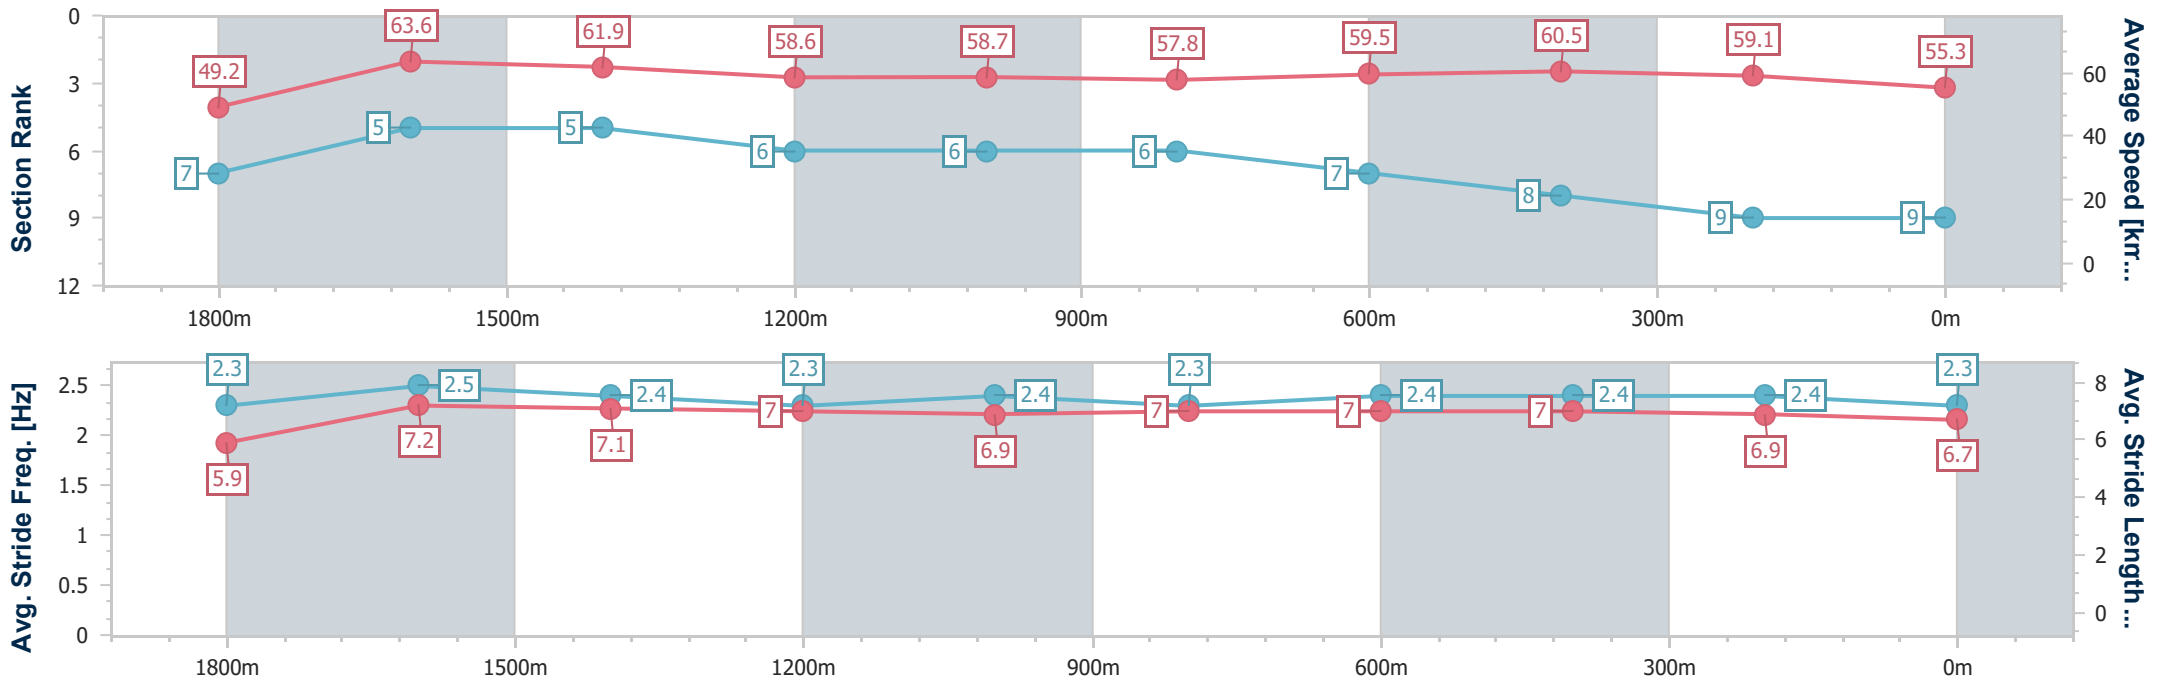

Sunshine Coast Poly Track QLD Professional
 Race 6: CELLAR MAINTENANCE AUSTRALIA BENCHMARK 62
 Handicap - 2000m
 05 May 2024 - 16:07

Track Rating: Synthetic, Weather: Overcast, Rail Position: True

Section	Overall	1800m	1600m	1400m	1200m	1000m	800m	600m	400m	200m
Section Times	2:04.43 [8] (0:14.31)	1:50.12 [2] (0:11.47)	1:38.65 [2] (0:11.86)	1:26.79 [2] (0:12.18)	1:14.61 [2] (0:12.53)	1:02.08 [3] (0:12.59)	0:49.49 [4] (0:12.32)	0:37.17 [4] (0:12.04)	0:25.13 [5] (0:12.26)	0:12.87 [8] (0:12.87)
Average Speed [km/h]	50.5	63.2	61.1	59.2	57.7	57.2	58.7	59.5	58.8	55.7
Top Speed [km/h]	64.8	64.8	62.5	59.8	59.3	58.2	60.2	60.5	60.2	56.7
Avg. Dist. to Rail [m]	5.5	2.0	0.9	1.7	1.3	1.7	0.4	0.7	4.0	6.3
Avg. Stride Freq. [Hz]	2.2	2.3	2.2	2.2	2.2	2.2	2.2	2.3	2.3	2.2
Avg. Stride Length [m]	6.3	7.6	7.5	7.5	7.4	7.2	7.3	7.2	7.1	6.9

- [] Ranking at each section and finish
- .-.- No data available at this section
- NA No data available

Horse/Jockey Name	Mikki Eight
Final Rank	9
Fastest Section Time (Section)	0:11.44 (1800m)
Top Speed [km/h] (Section)	64.5 (1800m)
Race State	Finished

Sunshine Coast Poly Track QLD Professional
 Race 6: CELLAR MAINTENANCE AUSTRALIA BENCHMARK 62
 Handicap - 2000m
 05 May 2024 - 16:07

Track Rating: Synthetic, Weather: Overcast, Rail Position: True

Section	Overall	1800m	1600m	1400m	1200m	1000m	800m	600m	400m	200m
Section Times	2:04.66 [9] (0:14.64)	1:50.02 [7] (0:11.44)	1:38.58 [5] (0:11.81)	1:26.77 [5] (0:12.38)	1:14.39 [6] (0:12.38)	1:02.01 [6] (0:12.52)	0:49.49 [6] (0:12.35)	0:37.14 [7] (0:12.00)	0:25.14 [8] (0:12.20)	0:12.94 [9] (0:12.94)
Average Speed [km/h]	49.2	63.6	61.9	58.6	58.7	57.8	59.5	60.5	59.1	55.3
Top Speed [km/h]	62.9	64.5	63.2	61.3	60.1	58.3	61.5	61.6	60.2	57.8
Avg. Dist. to Rail [m]	6.2	1.9	2.3	3.9	4.0	4.1	2.9	1.7	4.4	6.8
Avg. Stride Freq. [Hz]	2.3	2.5	2.4	2.3	2.4	2.3	2.4	2.4	2.4	2.3
Avg. Stride Length [m]	5.9	7.2	7.1	7.0	6.9	7.0	7.0	7.0	6.9	6.7