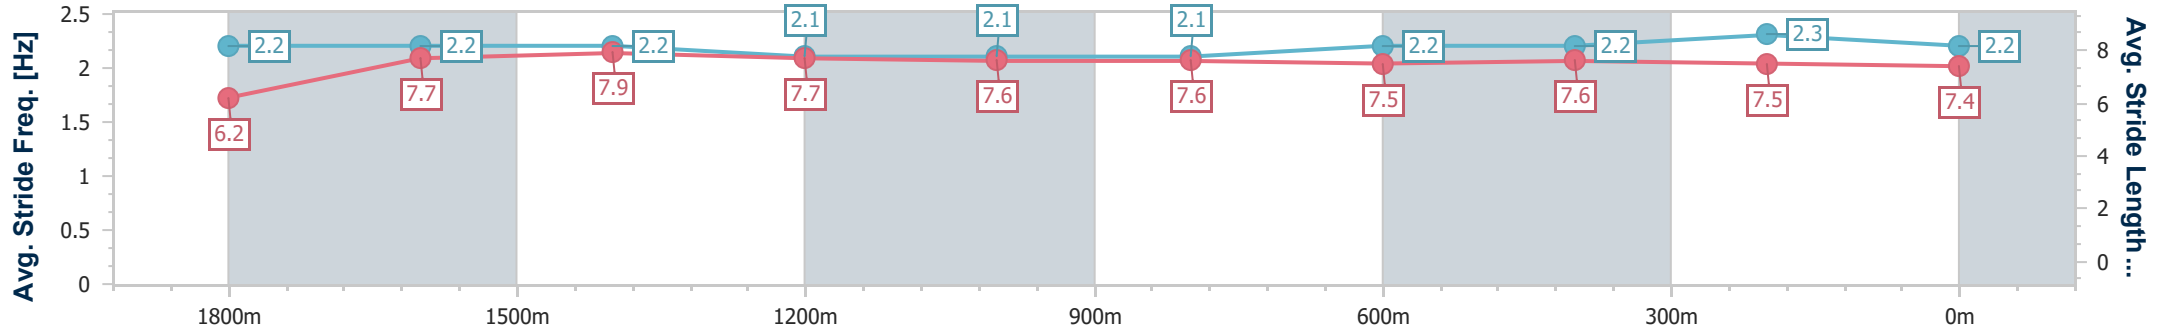

Horse/Jockey Name	Tavistorm
Final Rank	2
Fastest Section Time (Section)	0:11.55 (1800m)
Top Speed [km/h] (Section)	63.9 (1600m)
Race State	Finished

Sunshine Coast Poly Track QLD Professional
Race 6: CELLAR MAINTENANCE AUSTRALIA BENCHMARK 62
Handicap - 2000m
05 May 2024 - 16:07

Track Rating: Synthetic, Weather: Overcast, Rail Position: True

Section	Overall	1800m	1600m	1400m	1200m	1000m	800m	600m	400m	200m
Section Times	2:03.07 [2] (0:14.77)	1:48.30 [8] (0:11.55)	1:36.75 [7] (0:11.59)	1:25.16 [6] (0:12.34)	1:12.82 [5] (0:12.39)	1:00.43 [5] (0:12.55)	0:47.88 [7] (0:12.30)	0:35.58 [6] (0:11.80)	0:23.78 [4] (0:11.75)	0:12.03 [3] (0:12.03)
Average Speed [km/h]	48.7	61.5	62.1	58.5	58.6	57.4	59.1	61.5	61.3	59.6
Top Speed [km/h]	61.9	62.7	63.9	59.7	59.1	57.9	61.3	62.4	62.1	61.4
Avg. Dist. to Rail [m]	1.3	2.2	1.4	2.2	2.5	1.6	1.4	1.1	0.4	0.7
Avg. Stride Freq. [Hz]	2.2	2.2	2.2	2.1	2.1	2.1	2.2	2.2	2.3	2.2
Avg. Stride Length [m]	6.2	7.7	7.9	7.7	7.6	7.6	7.5	7.6	7.5	7.4

- [ ] Ranking at each section and finish
- -.-.- No data available at this section
- NA No data available