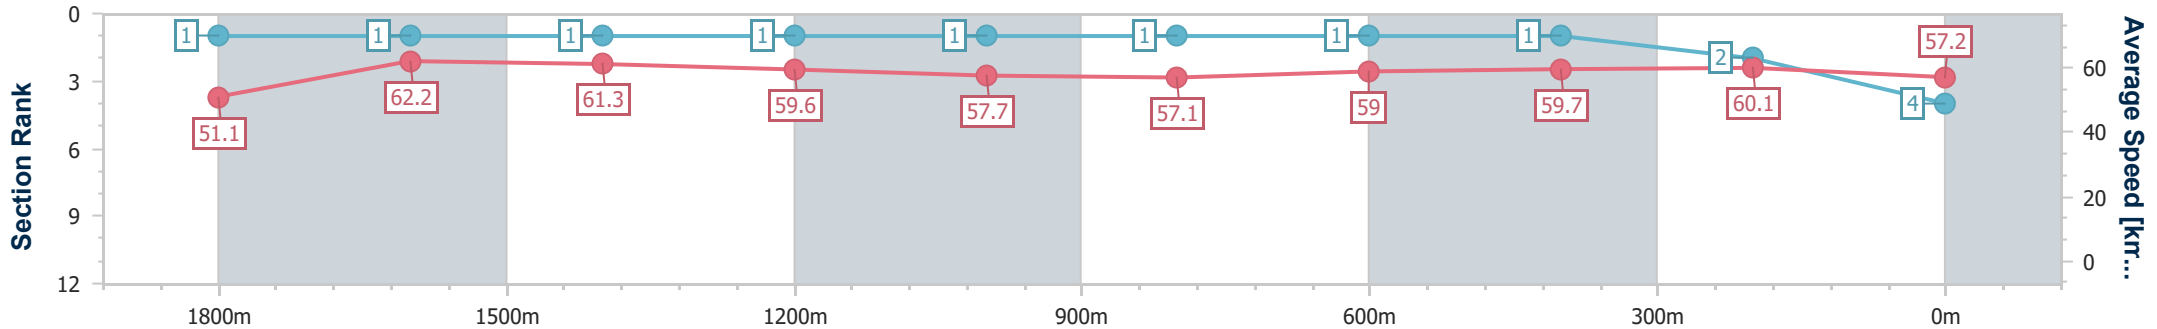

- [] Ranking at each section and finish
- .-.- No data available at this section
- NA No data available

Horse/Jockey Name	Aces Up
Final Rank	4
Fastest Section Time (Section)	0:11.59 (1800m)
Top Speed [km/h] (Section)	63.5 (1800m)
Race State	Finished

Sunshine Coast Poly Track QLD Professional
 Race 6: CELLAR MAINTENANCE AUSTRALIA BENCHMARK 62
 Handicap - 2000m
 05 May 2024 - 16:07

Track Rating: Synthetic, Weather: Overcast, Rail Position: True

Section	Overall	1800m	1600m	1400m	1200m	1000m	800m	600m	400m	200m
Section Times	2:03.45 [4] (0:14.12)	1:49.33 [1] (0:11.59)	1:37.74 [1] (0:11.68)	1:26.06 [1] (0:12.16)	1:13.90 [1] (0:12.49)	1:01.41 [1] (0:12.61)	0:48.80 [1] (0:12.27)	0:36.53 [1] (0:12.06)	0:24.47 [1] (0:11.97)	0:12.50 [2] (0:12.50)
Average Speed [km/h]	51.1	62.2	61.3	59.6	57.7	57.1	59.0	59.7	60.1	57.2
Top Speed [km/h]	62.7	63.5	63.0	59.8	58.8	57.4	60.7	60.8	60.8	59.5
Avg. Dist. to Rail [m]	1.9	0.2	0.5	1.3	1.7	1.7	0.7	0.7	0.4	0.8
Avg. Stride Freq. [Hz]	2.3	2.3	2.2	2.1	2.1	2.1	2.2	2.2	2.3	2.2
Avg. Stride Length [m]	6.3	7.6	7.7	7.7	7.6	7.5	7.5	7.5	7.4	7.2