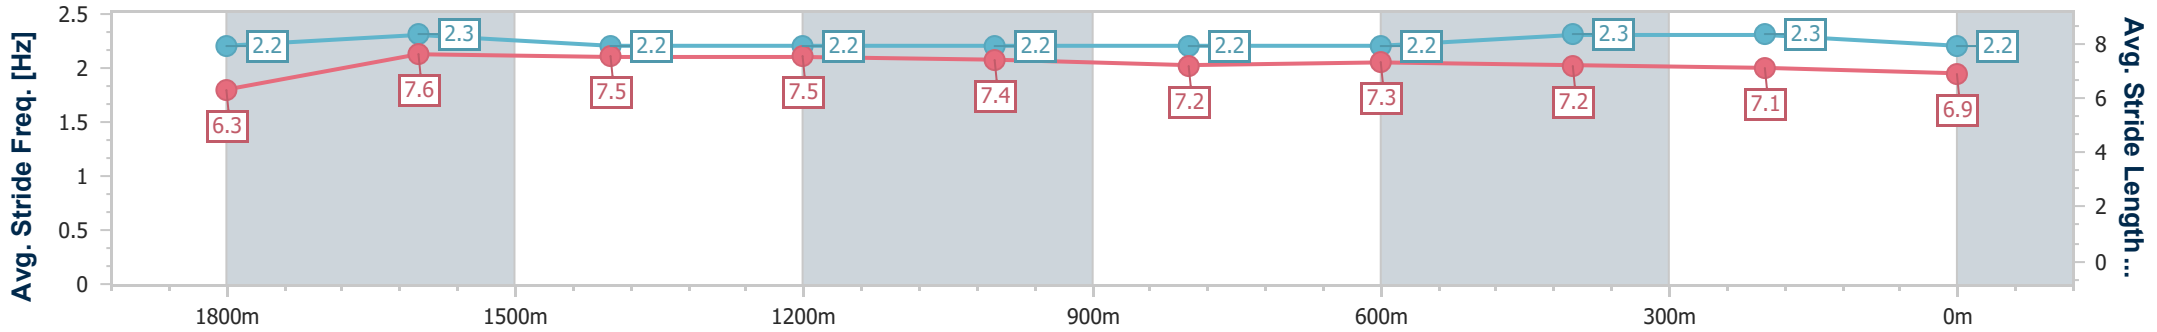

Sunshine Coast Poly Track QLD Professional
 Race 6: CELLAR MAINTENANCE AUSTRALIA BENCHMARK 62
 Handicap - 2000m
 05 May 2024 - 16:07

Track Rating: Synthetic, Weather: Overcast, Rail Position: True

Section	Overall	1800m	1600m	1400m	1200m	1000m	800m	600m	400m	200m
Section Times	2:03.65 [7] (0:14.63)	1:49.02 [6] (0:11.77)	1:37.25 [8] (0:11.82)	1:25.43 [8] (0:12.42)	1:13.01 [9] (0:12.31)	1:00.70 [9] (0:12.50)	0:48.20 [9] (0:12.24)	0:35.96 [9] (0:12.07)	0:23.89 [9] (0:11.80)	0:12.09 [7] (0:12.09)
Average Speed [km/h]	49.2	61.2	61.8	58.3	58.9	57.7	60.0	60.6	60.9	59.3
Top Speed [km/h]	62.0	62.7	62.6	60.0	59.6	58.3	61.2	61.1	61.6	61.1
Avg. Dist. to Rail [m]	2.9	0.8	1.6	3.0	3.0	2.9	2.5	2.1	3.6	4.1
Avg. Stride Freq. [Hz]	2.2	2.3	2.3	2.2	2.2	2.2	2.3	2.3	2.3	2.3
Avg. Stride Length [m]	6.3	7.5	7.5	7.4	7.3	7.4	7.4	7.3	7.4	7.2

- [] Ranking at each section and finish
- .-.- No data available at this section
- NA No data available

Horse/Jockey Name	Come On Eileen
Final Rank	8
Fastest Section Time (Section)	0:11.47 (1800m)
Top Speed [km/h] (Section)	64.8 (1800m)
Race State	Finished

Sunshine Coast Poly Track QLD Professional
 Race 6: CELLAR MAINTENANCE AUSTRALIA BENCHMARK 62
 Handicap - 2000m
 05 May 2024 - 16:07

Track Rating: Synthetic, Weather: Overcast, Rail Position: True

Section	Overall	1800m	1600m	1400m	1200m	1000m	800m	600m	400m	200m
Section Times	2:04.43 [8] (0:14.31)	1:50.12 [2] (0:11.47)	1:38.65 [2] (0:11.86)	1:26.79 [2] (0:12.18)	1:14.61 [2] (0:12.53)	1:02.08 [3] (0:12.59)	0:49.49 [4] (0:12.32)	0:37.17 [4] (0:12.04)	0:25.13 [5] (0:12.26)	0:12.87 [8] (0:12.87)
Average Speed [km/h]	50.5	63.2	61.1	59.2	57.7	57.2	58.7	59.5	58.8	55.7
Top Speed [km/h]	64.8	64.8	62.5	59.8	59.3	58.2	60.2	60.5	60.2	56.7
Avg. Dist. to Rail [m]	5.5	2.0	0.9	1.7	1.3	1.7	0.4	0.7	4.0	6.3
Avg. Stride Freq. [Hz]	2.2	2.3	2.2	2.2	2.2	2.2	2.2	2.3	2.3	2.2
Avg. Stride Length [m]	6.3	7.6	7.5	7.5	7.4	7.2	7.3	7.2	7.1	6.9