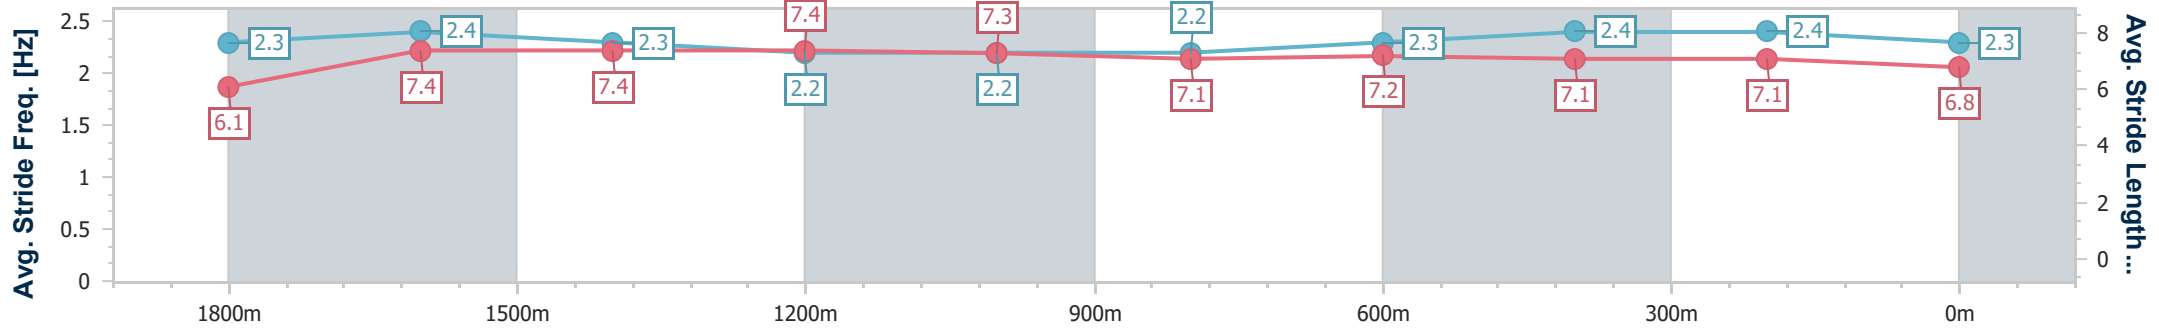

- [] Ranking at each section and finish
- .-.- No data available at this section
- NA No data available

Horse/Jockey Name	Seeress
Final Rank	6
Fastest Section Time (Section)	0:11.55 (1800m)
Top Speed [km/h] (Section)	64.9 (1800m)
Race State	Finished

Sunshine Coast Poly Track QLD Professional
 Race 6: CELLAR MAINTENANCE AUSTRALIA BENCHMARK 62
 Handicap - 2000m
 05 May 2024 - 16:07

Track Rating: Synthetic, Weather: Overcast, Rail Position: True

Section	Overall	1800m	1600m	1400m	1200m	1000m	800m	600m	400m	200m
Section Times	2:03.59 [6] (0:14.31)	1:49.28 [2] (0:11.55)	1:37.73 [3] (0:11.83)	1:25.90 [4] (0:12.26)	1:13.64 [3] (0:12.40)	1:01.24 [4] (0:12.52)	0:48.72 [2] (0:12.33)	0:36.39 [2] (0:12.00)	0:24.39 [3] (0:11.84)	0:12.55 [4] (0:12.55)
Average Speed [km/h]	50.4	62.7	61.4	59.1	58.6	57.6	59.5	60.9	60.9	56.6
Top Speed [km/h]	64.6	64.9	62.0	60.5	59.7	58.4	61.1	61.6	61.5	59.8
Avg. Dist. to Rail [m]	4.9	1.3	1.3	3.3	3.3	3.8	2.5	2.4	5.0	5.7
Avg. Stride Freq. [Hz]	2.3	2.4	2.3	2.2	2.2	2.2	2.3	2.4	2.4	2.3
Avg. Stride Length [m]	6.1	7.4	7.4	7.4	7.3	7.1	7.2	7.1	7.1	6.8