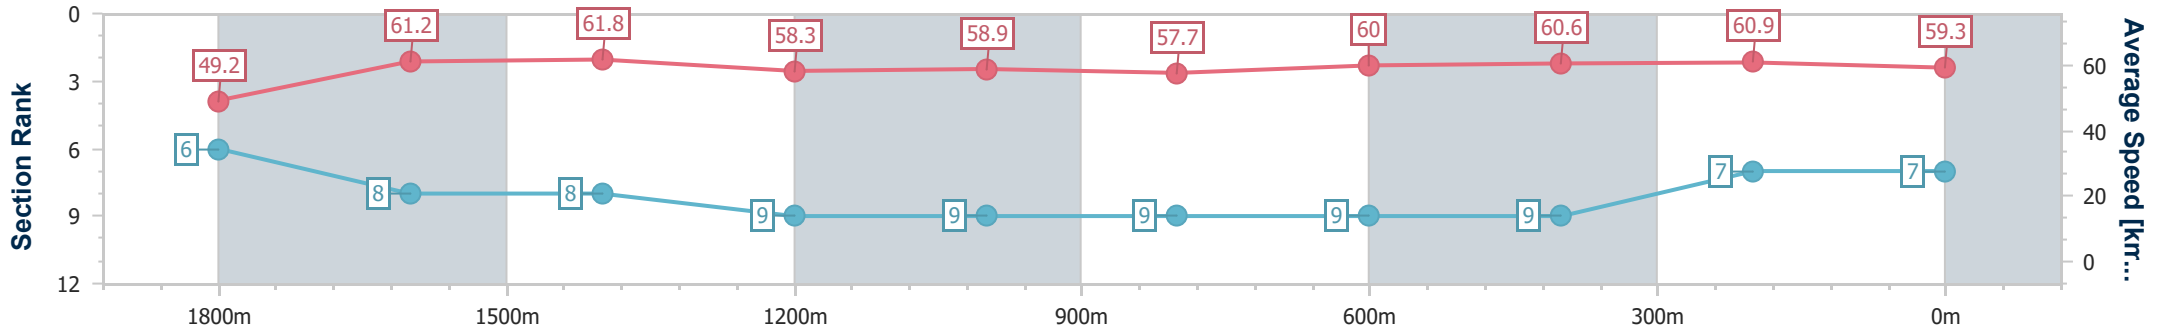

Sunshine Coast Poly Track QLD Professional
 Race 6: CELLAR MAINTENANCE AUSTRALIA BENCHMARK 62
 Handicap - 2000m
 05 May 2024 - 16:07

Track Rating: Synthetic, Weather: Overcast, Rail Position: True

Section	Overall	1800m	1600m	1400m	1200m	1000m	800m	600m	400m	200m
Section Times	2:03.59 [6] (0:14.31)	1:49.28 [2] (0:11.55)	1:37.73 [3] (0:11.83)	1:25.90 [4] (0:12.26)	1:13.64 [3] (0:12.40)	1:01.24 [4] (0:12.52)	0:48.72 [2] (0:12.33)	0:36.39 [2] (0:12.00)	0:24.39 [3] (0:11.84)	0:12.55 [4] (0:12.55)
Average Speed [km/h]	50.4	62.7	61.4	59.1	58.6	57.6	59.5	60.9	60.9	56.6
Top Speed [km/h]	64.6	64.9	62.0	60.5	59.7	58.4	61.1	61.6	61.5	59.8
Avg. Dist. to Rail [m]	4.9	1.3	1.3	3.3	3.3	3.8	2.5	2.4	5.0	5.7
Avg. Stride Freq. [Hz]	2.3	2.4	2.3	2.2	2.2	2.2	2.3	2.4	2.4	2.3
Avg. Stride Length [m]	6.1	7.4	7.4	7.4	7.3	7.1	7.2	7.1	7.1	6.8

- [] Ranking at each section and finish
- .-.- No data available at this section
- NA No data available

Horse/Jockey Name	Winston Blue
Final Rank	7
Fastest Section Time (Section)	0:11.77 (1800m)
Top Speed [km/h] (Section)	62.7 (1800m)
Race State	Finished

Sunshine Coast Poly Track QLD Professional
 Race 6: CELLAR MAINTENANCE AUSTRALIA BENCHMARK 62
 Handicap - 2000m
 05 May 2024 - 16:07

Track Rating: Synthetic, Weather: Overcast, Rail Position: True

Section	Overall	1800m	1600m	1400m	1200m	1000m	800m	600m	400m	200m
Section Times	2:03.65 [7] (0:14.63)	1:49.02 [6] (0:11.77)	1:37.25 [8] (0:11.82)	1:25.43 [8] (0:12.42)	1:13.01 [9] (0:12.31)	1:00.70 [9] (0:12.50)	0:48.20 [9] (0:12.24)	0:35.96 [9] (0:12.07)	0:23.89 [9] (0:11.80)	0:12.09 [7] (0:12.09)
Average Speed [km/h]	49.2	61.2	61.8	58.3	58.9	57.7	60.0	60.6	60.9	59.3
Top Speed [km/h]	62.0	62.7	62.6	60.0	59.6	58.3	61.2	61.1	61.6	61.1
Avg. Dist. to Rail [m]	2.9	0.8	1.6	3.0	3.0	2.9	2.5	2.1	3.6	4.1
Avg. Stride Freq. [Hz]	2.2	2.3	2.3	2.2	2.2	2.2	2.3	2.3	2.3	2.3
Avg. Stride Length [m]	6.3	7.5	7.5	7.4	7.3	7.4	7.4	7.3	7.4	7.2