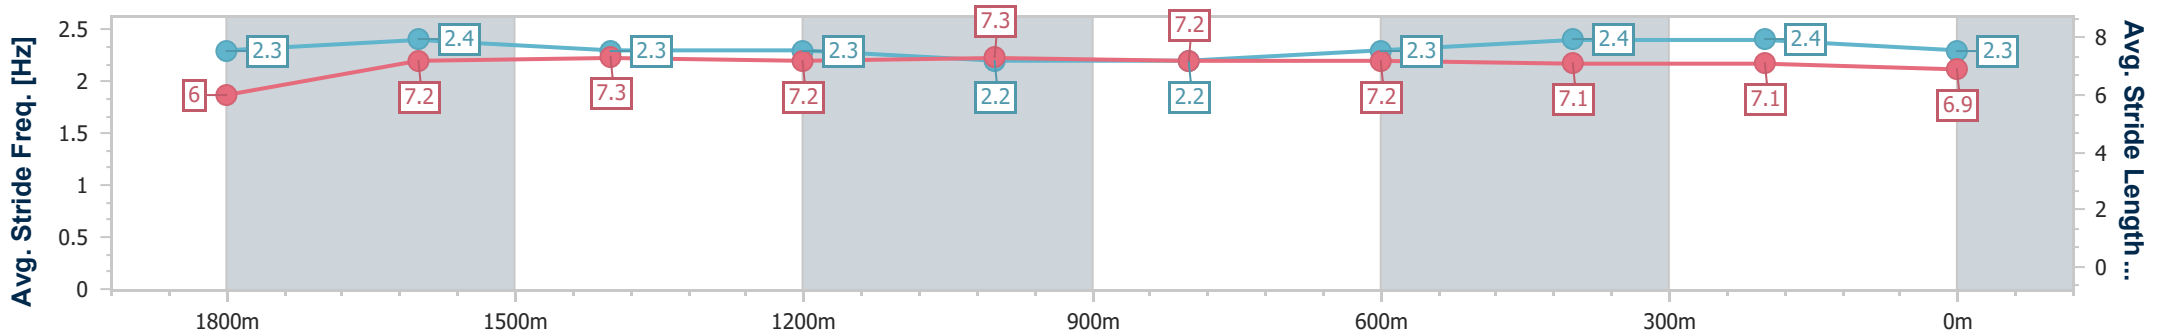

- [] Ranking at each section and finish
- .-.- No data available at this section
- NA No data available

Horse/Jockey Name	Fast Lady
Final Rank	3
Fastest Section Time (Section)	0:11.69 (400m)
Top Speed [km/h] (Section)	63.2 (400m)
Race State	Finished

Sunshine Coast Poly Track QLD Professional
 Race 6: CELLAR MAINTENANCE AUSTRALIA BENCHMARK 62
 Handicap - 2000m
 05 May 2024 - 16:07

Track Rating: Synthetic, Weather: Overcast, Rail Position: True

Section	Overall	1800m	1600m	1400m	1200m	1000m	800m	600m	400m	200m
Section Times	2:03.27 [3] (0:14.33)	1:48.94 [4] (0:11.80)	1:37.14 [6] (0:11.82)	1:25.32 [7] (0:12.41)	1:12.91 [7] (0:12.32)	1:00.59 [7] (0:12.47)	0:48.12 [5] (0:12.23)	0:35.89 [5] (0:12.02)	0:23.87 [6] (0:11.69)	0:12.18 [5] (0:12.18)
Average Speed [km/h]	50.2	61.1	61.4	58.6	58.8	57.7	59.9	60.9	61.7	58.9
Top Speed [km/h]	62.0	62.9	62.9	59.5	59.6	58.4	61.6	61.8	63.2	60.5
Avg. Dist. to Rail [m]	3.2	0.4	1.6	2.7	2.9	2.7	2.2	2.7	6.4	7.1
Avg. Stride Freq. [Hz]	2.3	2.4	2.3	2.3	2.2	2.2	2.3	2.4	2.4	2.3
Avg. Stride Length [m]	6.0	7.2	7.3	7.2	7.3	7.2	7.2	7.1	7.1	6.9