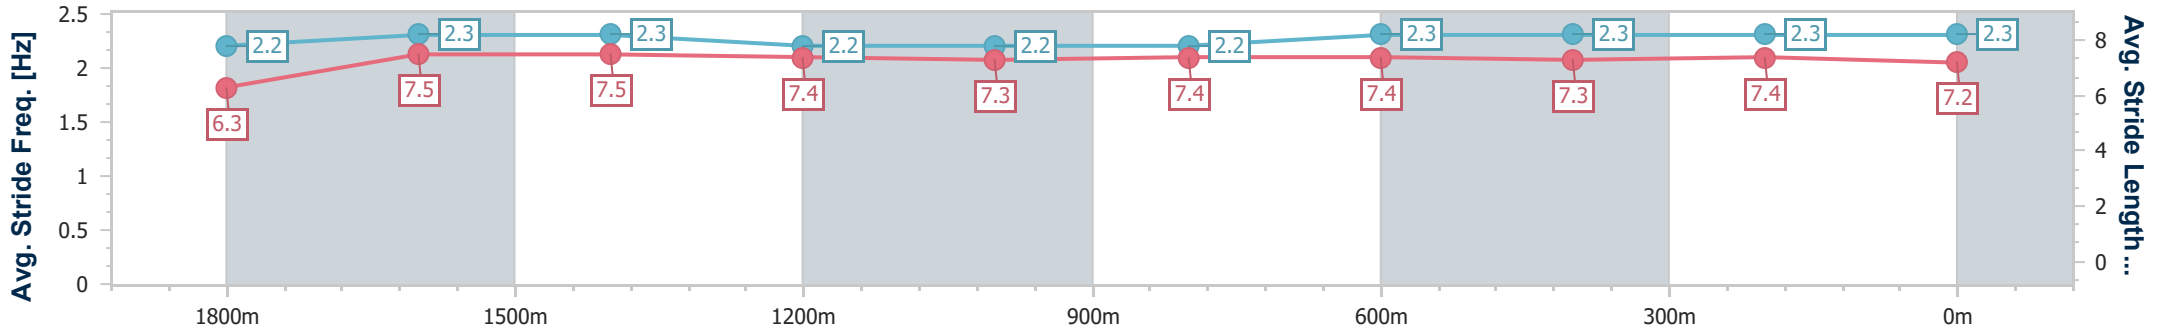

Sunshine Coast Poly Track QLD Professional
 Race 6: CELLAR MAINTENANCE AUSTRALIA BENCHMARK 62
 Handicap - 2000m
 05 May 2024 - 16:07

Track Rating: Synthetic, Weather: Overcast, Rail Position: True

Section	Overall	1800m	1600m	1400m	1200m	1000m	800m	600m	400m	200m
Section Times	2:03.59 [6] (0:14.31)	1:49.28 [2] (0:11.55)	1:37.73 [3] (0:11.83)	1:25.90 [4] (0:12.26)	1:13.64 [3] (0:12.40)	1:01.24 [4] (0:12.52)	0:48.72 [2] (0:12.33)	0:36.39 [2] (0:12.00)	0:24.39 [3] (0:11.84)	0:12.55 [4] (0:12.55)
Average Speed [km/h]	50.4	62.7	61.4	59.1	58.6	57.6	59.5	60.9	60.9	56.6
Top Speed [km/h]	64.6	64.9	62.0	60.5	59.7	58.4	61.1	61.6	61.5	59.8
Avg. Dist. to Rail [m]	4.9	1.3	1.3	3.3	3.3	3.8	2.5	2.4	5.0	5.7
Avg. Stride Freq. [Hz]	2.3	2.4	2.3	2.2	2.2	2.2	2.3	2.4	2.4	2.3
Avg. Stride Length [m]	6.1	7.4	7.4	7.4	7.3	7.1	7.2	7.1	7.1	6.8

- [] Ranking at each section and finish
- .-.- No data available at this section
- NA No data available

Horse/Jockey Name	Winston Blue
Final Rank	7
Fastest Section Time (Section)	0:11.77 (1800m)
Top Speed [km/h] (Section)	62.7 (1800m)
Race State	Finished

Sunshine Coast Poly Track QLD Professional
 Race 6: CELLAR MAINTENANCE AUSTRALIA BENCHMARK 62
 Handicap - 2000m
 05 May 2024 - 16:07

Track Rating: Synthetic, Weather: Overcast, Rail Position: True

Section	Overall	1800m	1600m	1400m	1200m	1000m	800m	600m	400m	200m
Section Times	2:03.65 [7] (0:14.63)	1:49.02 [6] (0:11.77)	1:37.25 [8] (0:11.82)	1:25.43 [8] (0:12.42)	1:13.01 [9] (0:12.31)	1:00.70 [9] (0:12.50)	0:48.20 [9] (0:12.24)	0:35.96 [9] (0:12.07)	0:23.89 [9] (0:11.80)	0:12.09 [7] (0:12.09)
Average Speed [km/h]	49.2	61.2	61.8	58.3	58.9	57.7	60.0	60.6	60.9	59.3
Top Speed [km/h]	62.0	62.7	62.6	60.0	59.6	58.3	61.2	61.1	61.6	61.1
Avg. Dist. to Rail [m]	2.9	0.8	1.6	3.0	3.0	2.9	2.5	2.1	3.6	4.1
Avg. Stride Freq. [Hz]	2.2	2.3	2.3	2.2	2.2	2.2	2.3	2.3	2.3	2.3
Avg. Stride Length [m]	6.3	7.5	7.5	7.4	7.3	7.4	7.4	7.3	7.4	7.2