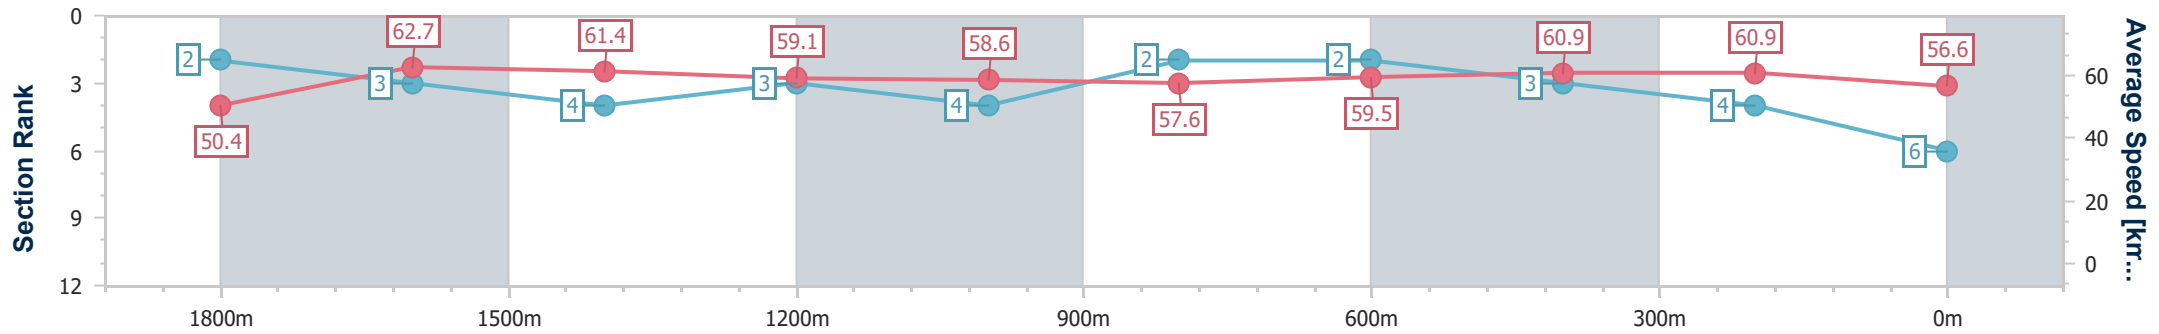

- [] Ranking at each section and finish
- .-.- No data available at this section
- NA No data available

Horse/Jockey Name	Seeress
Final Rank	6
Fastest Section Time (Section)	0:11.55 (1800m)
Top Speed [km/h] (Section)	64.9 (1800m)
Race State	Finished

Sunshine Coast Poly Track QLD Professional
 Race 6: CELLAR MAINTENANCE AUSTRALIA BENCHMARK 62
 Handicap - 2000m
 05 May 2024 - 16:07

Track Rating: Synthetic, Weather: Overcast, Rail Position: True

Section	Overall	1800m	1600m	1400m	1200m	1000m	800m	600m	400m	200m
Section Times	2:03.59 [6] (0:14.31)	1:49.28 [2] (0:11.55)	1:37.73 [3] (0:11.83)	1:25.90 [4] (0:12.26)	1:13.64 [3] (0:12.40)	1:01.24 [4] (0:12.52)	0:48.72 [2] (0:12.33)	0:36.39 [2] (0:12.00)	0:24.39 [3] (0:11.84)	0:12.55 [4] (0:12.55)
Average Speed [km/h]	50.4	62.7	61.4	59.1	58.6	57.6	59.5	60.9	60.9	56.6
Top Speed [km/h]	64.6	64.9	62.0	60.5	59.7	58.4	61.1	61.6	61.5	59.8
Avg. Dist. to Rail [m]	4.9	1.3	1.3	3.3	3.3	3.8	2.5	2.4	5.0	5.7
Avg. Stride Freq. [Hz]	2.3	2.4	2.3	2.2	2.2	2.2	2.3	2.4	2.4	2.3
Avg. Stride Length [m]	6.1	7.4	7.4	7.4	7.3	7.1	7.2	7.1	7.1	6.8