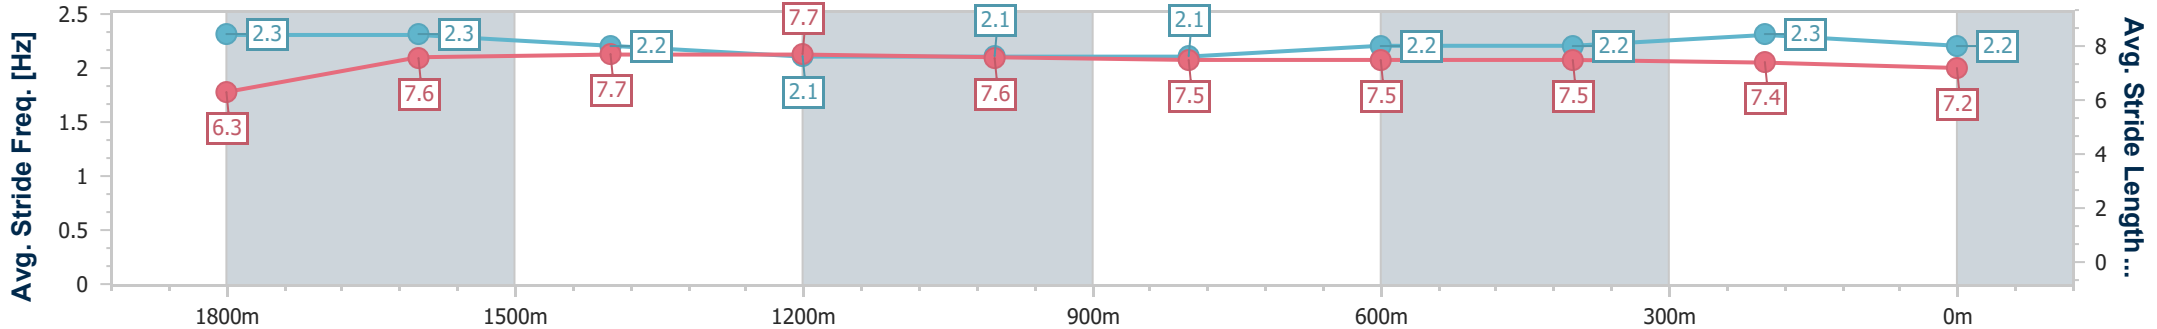

Horse/Jockey Name	Aces Up
Final Rank	4
Fastest Section Time (Section)	0:11.59 (1800m)
Top Speed [km/h] (Section)	63.5 (1800m)
Race State	Finished

Sunshine Coast Poly Track QLD Professional
Race 6: CELLAR MAINTENANCE AUSTRALIA BENCHMARK 62
Handicap - 2000m
05 May 2024 - 16:07

Track Rating: Synthetic, Weather: Overcast, Rail Position: True

Section	Overall	1800m	1600m	1400m	1200m	1000m	800m	600m	400m	200m
Section Times	2:03.45 [4] (0:14.12)	1:49.33 [1] (0:11.59)	1:37.74 [1] (0:11.68)	1:26.06 [1] (0:12.16)	1:13.90 [1] (0:12.49)	1:01.41 [1] (0:12.61)	0:48.80 [1] (0:12.27)	0:36.53 [1] (0:12.06)	0:24.47 [1] (0:11.97)	0:12.50 [2] (0:12.50)
Average Speed [km/h]	51.1	62.2	61.3	59.6	57.7	57.1	59.0	59.7	60.1	57.2
Top Speed [km/h]	62.7	63.5	63.0	59.8	58.8	57.4	60.7	60.8	60.8	59.5
Avg. Dist. to Rail [m]	1.9	0.2	0.5	1.3	1.7	1.7	0.7	0.7	0.4	0.8
Avg. Stride Freq. [Hz]	2.3	2.3	2.2	2.1	2.1	2.1	2.2	2.2	2.3	2.2
Avg. Stride Length [m]	6.3	7.6	7.7	7.7	7.6	7.5	7.5	7.5	7.4	7.2

- [ ] Ranking at each section and finish
- -.-.-.- No data available at this section
- NA No data available