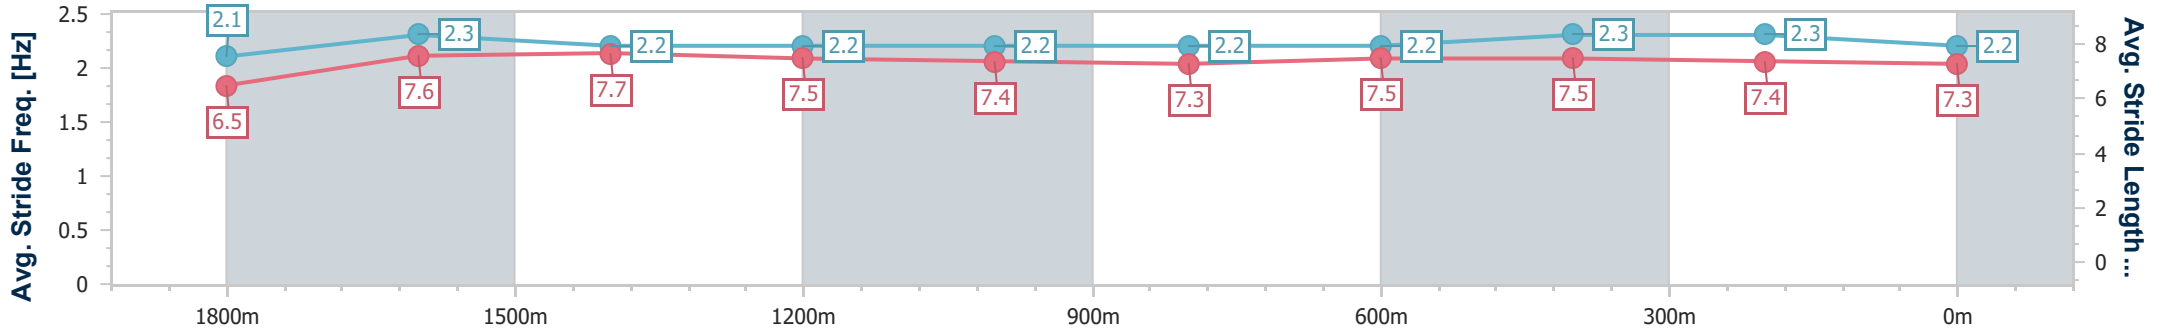

Sunshine Coast Poly Track QLD Professional
 Race 6: CELLAR MAINTENANCE AUSTRALIA BENCHMARK 62
 Handicap - 2000m
 05 May 2024 - 16:07

Track Rating: Synthetic, Weather: Overcast, Rail Position: True

Section	Overall	1800m	1600m	1400m	1200m	1000m	800m	600m	400m	200m
Section Times	2:03.05 [1] (0:14.35)	1:48.70 [5] (0:11.58)	1:37.12 [4] (0:11.74)	1:25.38 [3] (0:12.28)	1:13.10 [4] (0:12.40)	1:00.70 [2] (0:12.55)	0:48.15 [3] (0:12.33)	0:35.82 [3] (0:11.84)	0:23.98 [2] (0:11.87)	0:12.11 [1] (0:12.11)
Average Speed [km/h]	50.3	61.5	61.4	59.0	58.3	57.4	58.8	60.9	60.8	59.1
Top Speed [km/h]	62.4	63.2	62.8	59.7	59.6	58.0	60.4	61.9	61.4	60.3
Avg. Dist. to Rail [m]	0.8	1.3	0.9	1.8	1.8	1.7	1.2	0.4	2.0	2.4
Avg. Stride Freq. [Hz]	2.1	2.3	2.2	2.2	2.2	2.2	2.2	2.3	2.3	2.2
Avg. Stride Length [m]	6.5	7.6	7.7	7.5	7.4	7.3	7.5	7.5	7.4	7.3