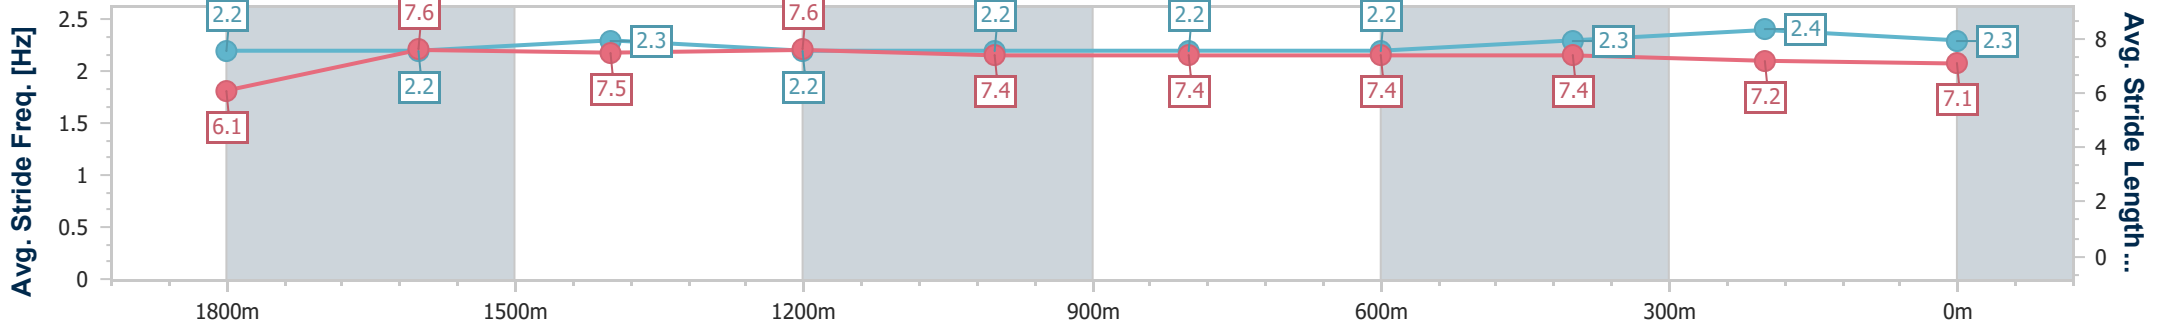

- [] Ranking at each section and finish
- .-.-.- No data available at this section
- NA No data available

Horse/Jockey Name	Jakkalberry Finn
Final Rank	5
Fastest Section Time (Section)	0:11.68 (1600m)
Top Speed [km/h] (Section)	62.6 (400m)
Race State	Finished

Sunshine Coast Poly Track QLD Professional
 Race 6: CELLAR MAINTENANCE AUSTRALIA BENCHMARK 62
 Handicap - 2000m
 05 May 2024 - 16:07

Track Rating: Synthetic, Weather: Overcast, Rail Position: True

Section	Overall	1800m	1600m	1400m	1200m	1000m	800m	600m	400m	200m
Section Times	2:03.48 [5] (0:14.89)	1:48.59 [9] (0:11.79)	1:36.80 [9] (0:11.68)	1:25.12 [9] (0:12.26)	1:12.86 [8] (0:12.26)	1:00.60 [8] (0:12.56)	0:48.04 [8] (0:12.22)	0:35.82 [8] (0:11.78)	0:24.04 [7] (0:11.71)	0:12.33 [6] (0:12.33)
Average Speed [km/h]	48.3	61.0	61.6	59.1	58.9	57.3	59.3	61.3	61.5	57.9
Top Speed [km/h]	61.4	62.1	62.2	61.4	59.6	57.8	61.0	62.2	62.6	60.2
Avg. Dist. to Rail [m]	7.0	0.8	0.4	1.6	1.5	1.4	1.0	0.3	0.2	0.4
Avg. Stride Freq. [Hz]	2.2	2.2	2.3	2.2	2.2	2.2	2.2	2.3	2.4	2.3
Avg. Stride Length [m]	6.1	7.6	7.5	7.6	7.4	7.4	7.4	7.4	7.2	7.1