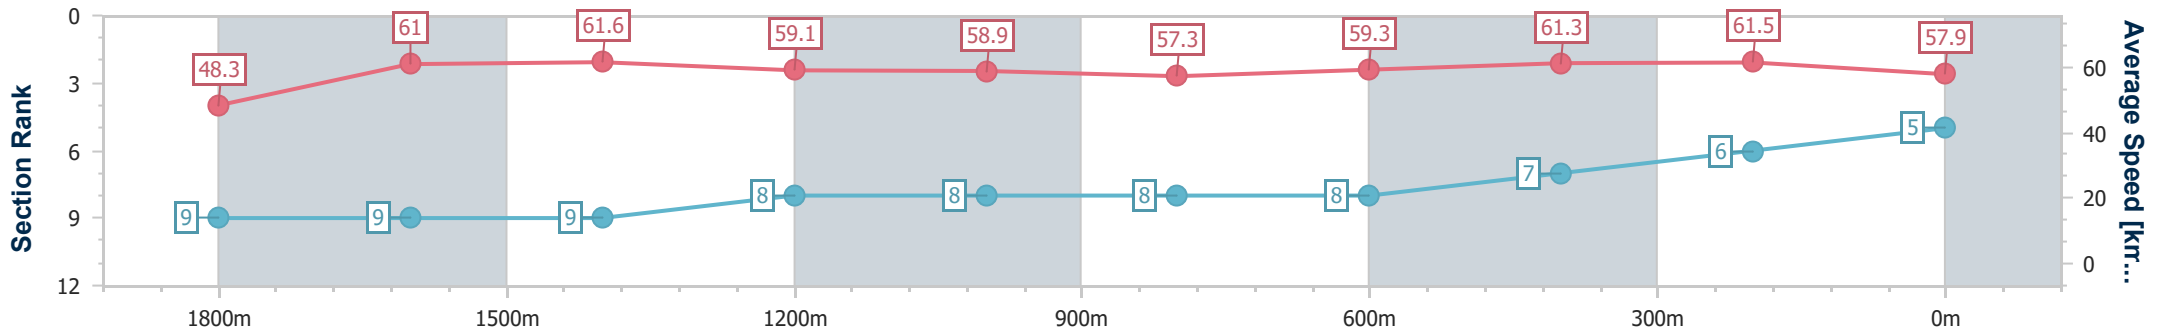

- [] Ranking at each section and finish
- .-.-.- No data available at this section
- NA No data available

Horse/Jockey Name	Jakkalberry Finn
Final Rank	5
Fastest Section Time (Section)	0:11.68 (1600m)
Top Speed [km/h] (Section)	62.6 (400m)
Race State	Finished

Sunshine Coast Poly Track QLD Professional
 Race 6: CELLAR MAINTENANCE AUSTRALIA BENCHMARK 62
 Handicap - 2000m
 05 May 2024 - 16:07

Track Rating: Synthetic, Weather: Overcast, Rail Position: True

Section	Overall	1800m	1600m	1400m	1200m	1000m	800m	600m	400m	200m
Section Times	2:03.48 [5] (0:14.89)	1:48.59 [9] (0:11.79)	1:36.80 [9] (0:11.68)	1:25.12 [9] (0:12.26)	1:12.86 [8] (0:12.26)	1:00.60 [8] (0:12.56)	0:48.04 [8] (0:12.22)	0:35.82 [8] (0:11.78)	0:24.04 [7] (0:11.71)	0:12.33 [6] (0:12.33)
Average Speed [km/h]	48.3	61.0	61.6	59.1	58.9	57.3	59.3	61.3	61.5	57.9
Top Speed [km/h]	61.4	62.1	62.2	61.4	59.6	57.8	61.0	62.2	62.6	60.2
Avg. Dist. to Rail [m]	7.0	0.8	0.4	1.6	1.5	1.4	1.0	0.3	0.2	0.4
Avg. Stride Freq. [Hz]	2.2	2.2	2.3	2.2	2.2	2.2	2.2	2.3	2.4	2.3
Avg. Stride Length [m]	6.1	7.6	7.5	7.6	7.4	7.4	7.4	7.4	7.2	7.1