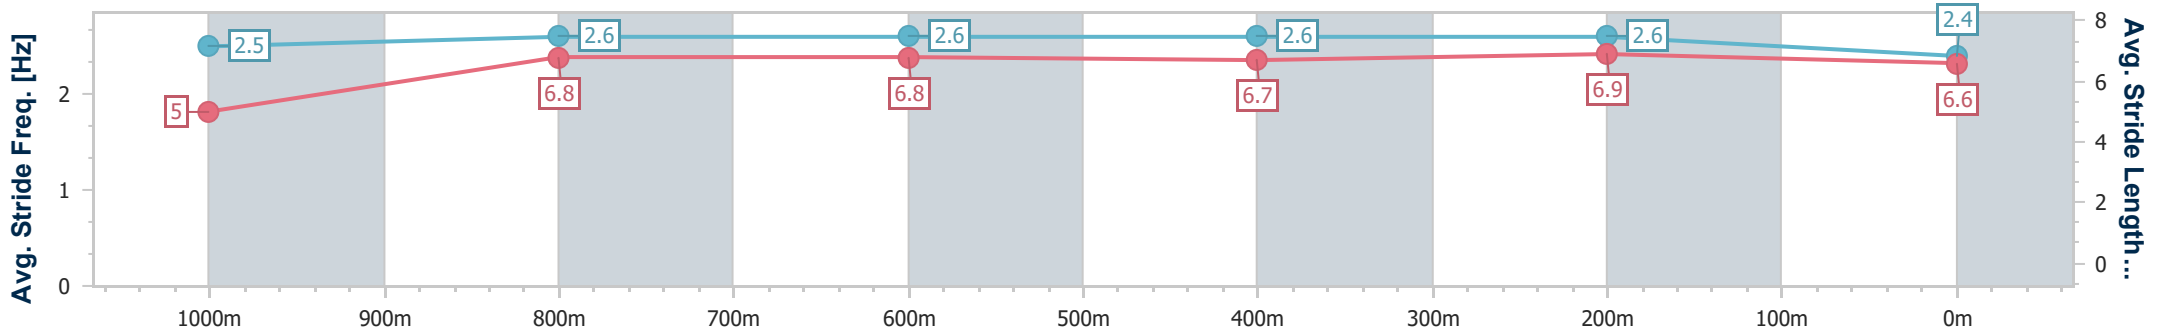

Sunshine Coast Poly Track QLD Professional

Race 3: LIEBKE BUILDERS Maiden Plate - 1100m

05 May 2024 - 14:18

Track Rating: Synthetic, Weather: Overcast, Rail Position: True

Section	Overall	1000m	800m	600m	400m	200m
Section Times	1:06.17 [5] (0:08.21)	0:57.96 [5] (0:11.11)	0:46.85 [6] (0:11.60)	0:35.25 [6] (0:11.62)	0:23.63 [7] (0:11.33)	0:12.30 [6] (0:12.30)
Average Speed [km/h]	43.9	64.8	63.1	62.6	63.6	58.4
Top Speed [km/h]	61.9	66.7	64.7	64.6	65.1	61.4
Avg. Dist. to Rail [m]	9.1	4.4	2.2	1.6	5.6	5.0
Avg. Stride Freq. [Hz]	2.5	2.6	2.6	2.6	2.6	2.4
Avg. Stride Length [m]	5.0	6.8	6.8	6.7	6.9	6.6