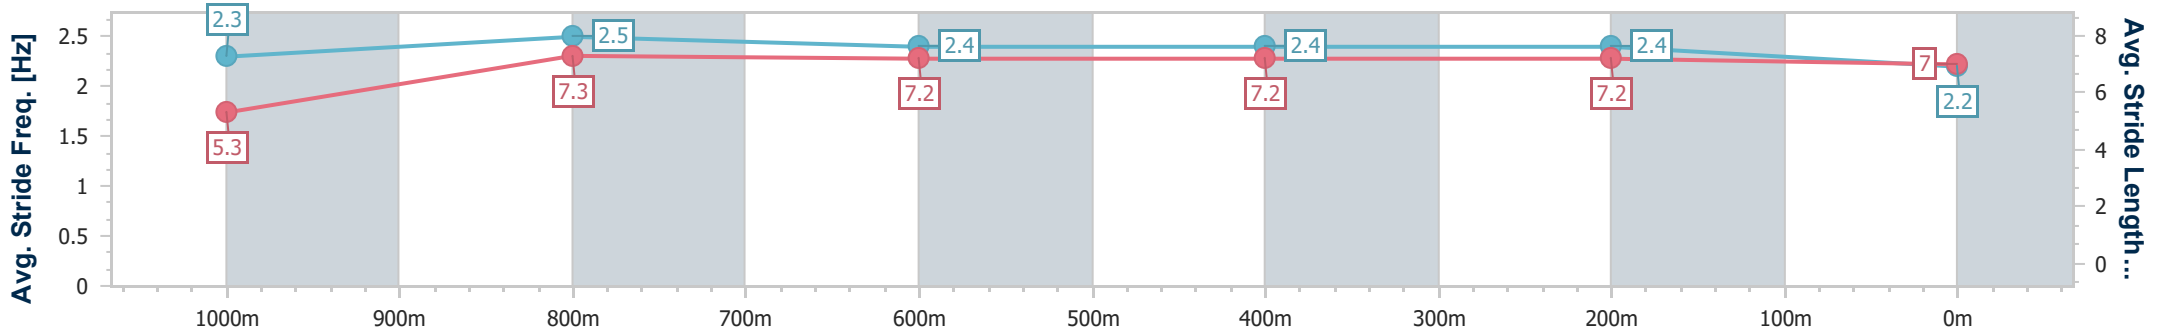

Sunshine Coast Poly Track QLD Professional

Race 3: LIEBKE BUILDERS Maiden Plate - 1100m

05 May 2024 - 14:18

Track Rating: Synthetic, Weather: Overcast, Rail Position: True

Section	Overall	1000m	800m	600m	400m	200m
Section Times	1:06.51 [6] (0:08.11)	0:58.40 [2] (0:10.94)	0:47.46 [2] (0:11.43)	0:36.03 [2] (0:11.65)	0:24.38 [2] (0:11.68)	0:12.70 [5] (0:12.70)
Average Speed [km/h]	44.6	65.9	63.9	62.5	61.8	56.3
Top Speed [km/h]	63.7	67.3	65.5	63.1	63.1	59.7
Avg. Dist. to Rail [m]	6.3	2.5	2.3	1.7	3.1	3.1
Avg. Stride Freq. [Hz]	2.3	2.5	2.4	2.4	2.4	2.2
Avg. Stride Length [m]	5.3	7.3	7.2	7.2	7.2	7.0