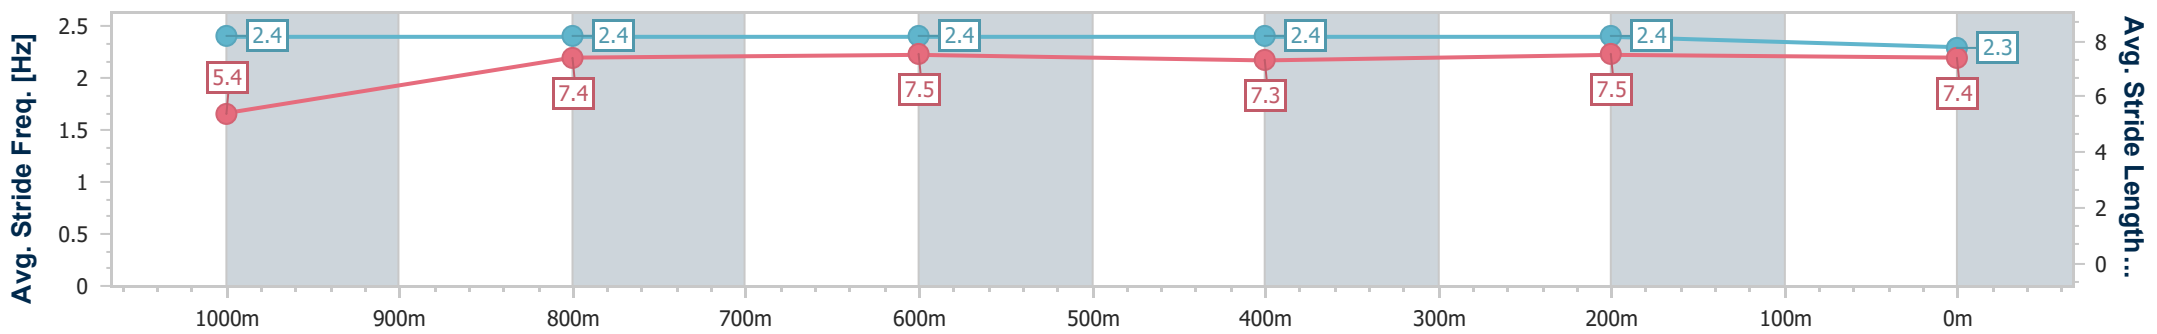

Sunshine Coast Poly Track QLD Professional

Race 3: LIEBKE BUILDERS Maiden Plate - 1100m

05 May 2024 - 14:18

Track Rating: Synthetic, Weather: Overcast, Rail Position: True

Section	Overall	1000m	800m	600m	400m	200m
Section Times	1:04.43 [1] (0:07.85)	0:56.58 [1] (0:11.09)	0:45.49 [1] (0:11.44)	0:34.05 [1] (0:11.51)	0:22.54 [1] (0:11.05)	0:11.49 [1] (0:11.49)
Average Speed [km/h]	45.9	64.9	63.8	62.7	65.1	62.8
Top Speed [km/h]	68.2	67.3	65.2	64.2	65.9	64.3
Avg. Dist. to Rail [m]	5.4	2.5	1.6	0.6	0.7	1.1
Avg. Stride Freq. [Hz]	2.4	2.4	2.4	2.4	2.4	2.3
Avg. Stride Length [m]	5.4	7.4	7.5	7.3	7.5	7.4