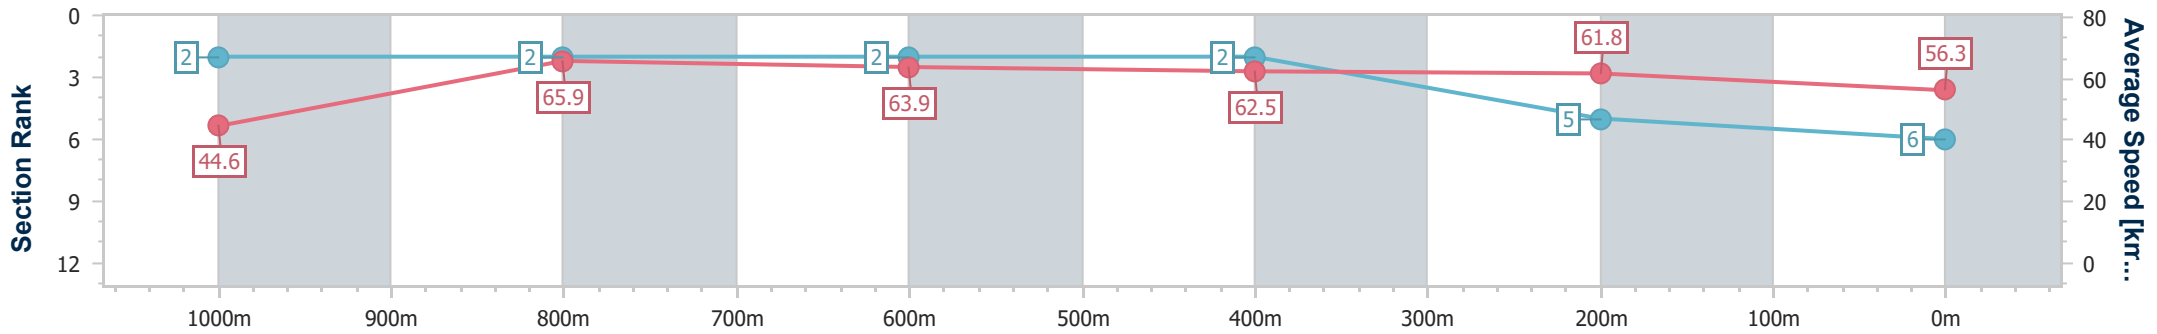

Sunshine Coast Poly Track QLD Professional

Race 3: LIEBKE BUILDERS Maiden Plate - 1100m

05 May 2024 - 14:18

Track Rating: Synthetic, Weather: Overcast, Rail Position: True

Section	Overall	1000m	800m	600m	400m	200m
Section Times	1:06.51 [6] (0:08.11)	0:58.40 [2] (0:10.94)	0:47.46 [2] (0:11.43)	0:36.03 [2] (0:11.65)	0:24.38 [2] (0:11.68)	0:12.70 [5] (0:12.70)
Average Speed [km/h]	44.6	65.9	63.9	62.5	61.8	56.3
Top Speed [km/h]	63.7	67.3	65.5	63.1	63.1	59.7
Avg. Dist. to Rail [m]	6.3	2.5	2.3	1.7	3.1	3.1
Avg. Stride Freq. [Hz]	2.3	2.5	2.4	2.4	2.4	2.2
Avg. Stride Length [m]	5.3	7.3	7.2	7.2	7.2	7.0