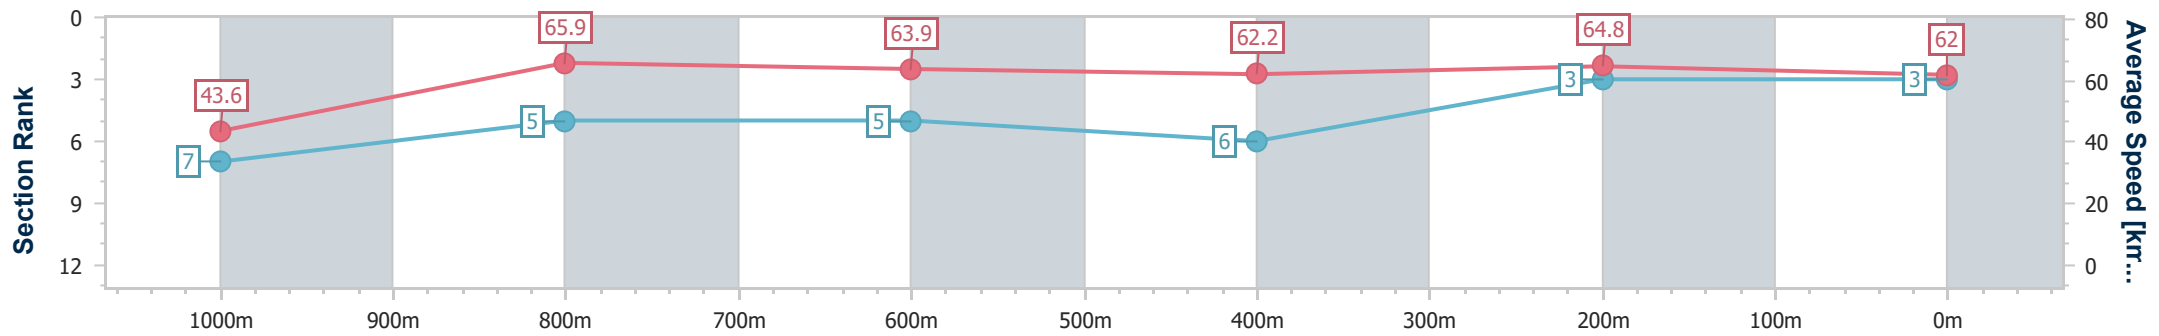

Sunshine Coast Poly Track QLD Professional

Race 3: LIEBKE BUILDERS Maiden Plate - 1100m

05 May 2024 - 14:18

Track Rating: Synthetic, Weather: Overcast, Rail Position: True

Section	Overall	1000m	800m	600m	400m	200m
Section Times	1:05.11 [3] (0:08.30)	0:56.81 [7] (0:10.96)	0:45.85 [5] (0:11.49)	0:34.36 [5] (0:11.68)	0:22.68 [6] (0:11.10)	0:11.58 [3]
Average Speed [km/h]	43.6	65.9	63.9	62.2	64.8	62.0
Top Speed [km/h]	62.4	66.7	66.6	63.1	65.7	64.1
Avg. Dist. to Rail [m]	8.7	4.2	3.0	1.3	3.6	2.1
Avg. Stride Freq. [Hz]	2.2	2.4	2.4	2.3	2.4	2.3
Avg. Stride Length [m]	5.6	7.5	7.5	7.4	7.5	7.4