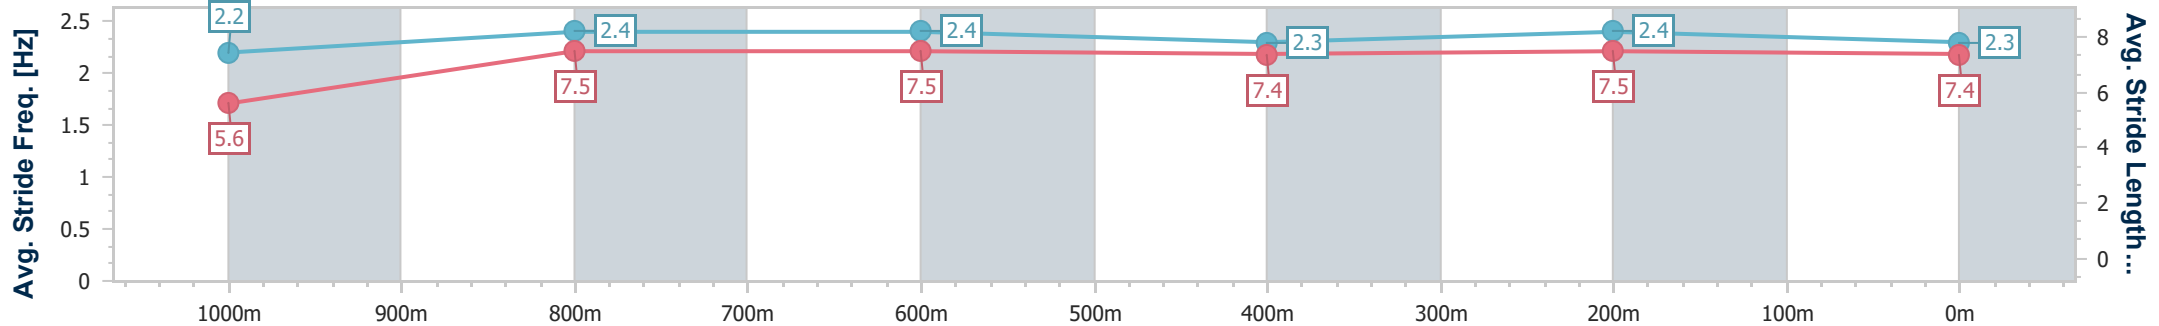

Sunshine Coast Poly Track QLD Professional

Race 3: LIEBKE BUILDERS Maiden Plate - 1100m

05 May 2024 - 14:18

Track Rating: Synthetic, Weather: Overcast, Rail Position: True

Section	Overall	1000m	800m	600m	400m	200m
Section Times	1:05.11 [3] (0:08.30)	0:56.81 [7] (0:10.96)	0:45.85 [5] (0:11.49)	0:34.36 [5] (0:11.68)	0:22.68 [6] (0:11.10)	0:11.58 [3]
Average Speed [km/h]	43.6	65.9	63.9	62.2	64.8	62.0
Top Speed [km/h]	62.4	66.7	66.6	63.1	65.7	64.1
Avg. Dist. to Rail [m]	8.7	4.2	3.0	1.3	3.6	2.1
Avg. Stride Freq. [Hz]	2.2	2.4	2.4	2.3	2.4	2.3
Avg. Stride Length [m]	5.6	7.5	7.5	7.4	7.5	7.4