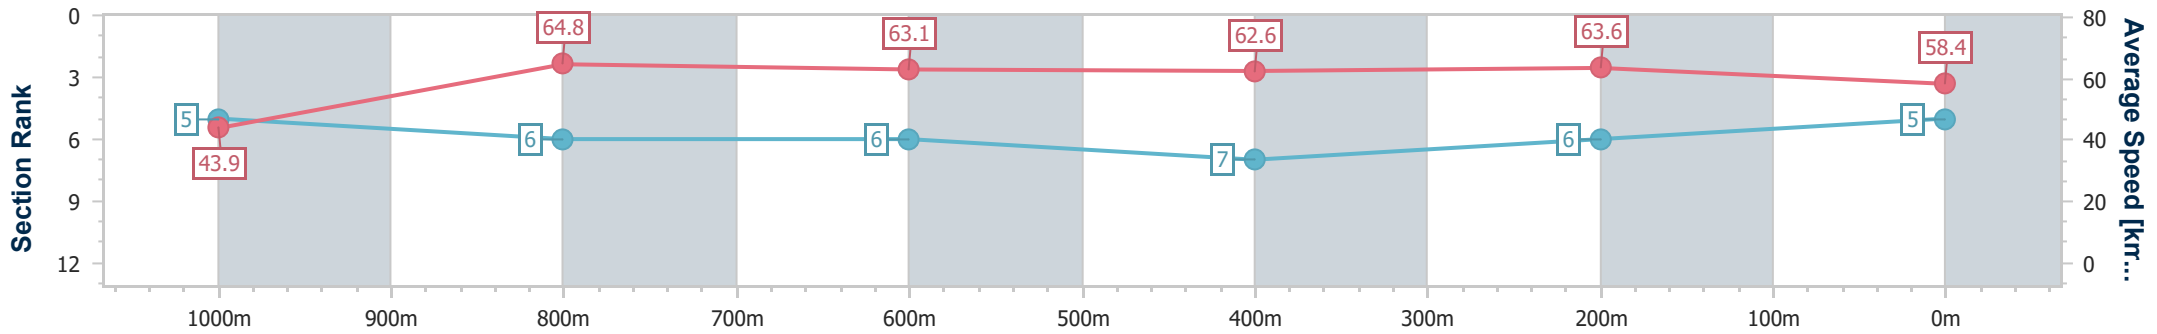

Sunshine Coast Poly Track QLD Professional

Race 3: LIEBKE BUILDERS Maiden Plate - 1100m

05 May 2024 - 14:18

Track Rating: Synthetic, Weather: Overcast, Rail Position: True

Section	Overall	1000m	800m	600m	400m	200m
Section Times	1:06.17 [5] (0:08.21)	0:57.96 [5] (0:11.11)	0:46.85 [6] (0:11.60)	0:35.25 [6] (0:11.62)	0:23.63 [7] (0:11.33)	0:12.30 [6] (0:12.30)
Average Speed [km/h]	43.9	64.8	63.1	62.6	63.6	58.4
Top Speed [km/h]	61.9	66.7	64.7	64.6	65.1	61.4
Avg. Dist. to Rail [m]	9.1	4.4	2.2	1.6	5.6	5.0
Avg. Stride Freq. [Hz]	2.5	2.6	2.6	2.6	2.6	2.4
Avg. Stride Length [m]	5.0	6.8	6.8	6.7	6.9	6.6