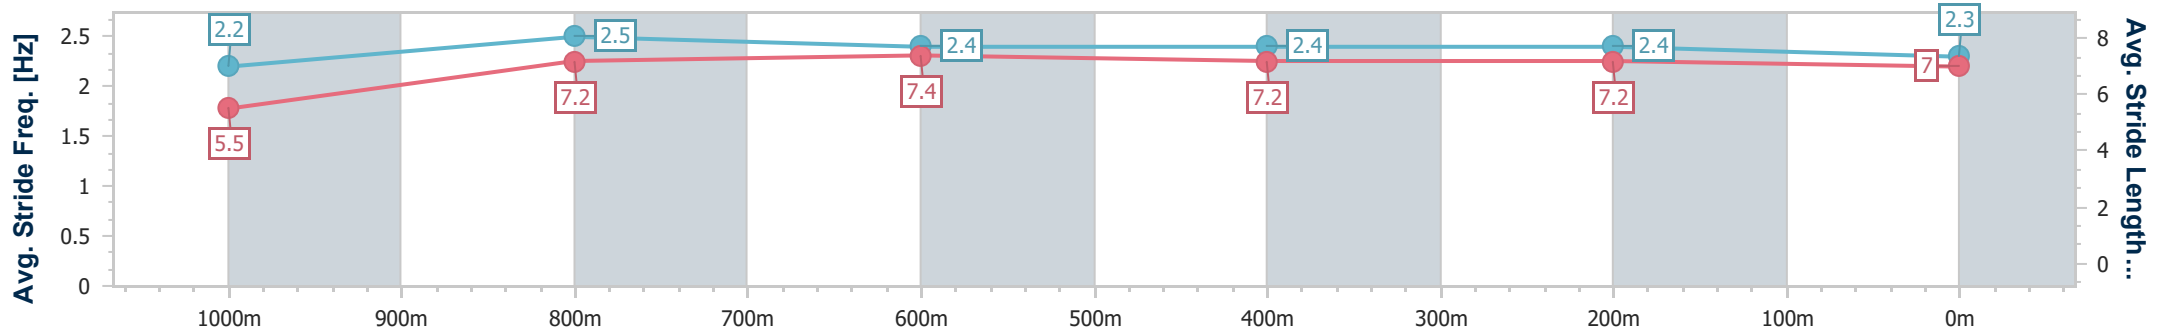

Sunshine Coast Poly Track QLD Professional

Race 3: LIEBKE BUILDERS Maiden Plate - 1100m

05 May 2024 - 14:18

Track Rating: Synthetic, Weather: Overcast, Rail Position: True

Section	Overall	1000m	800m	600m	400m	200m
Section Times	1:06.05 [4] (0:08.17)	0:57.88 [4] (0:11.02)	0:46.86 [4] (0:11.53)	0:35.33 [4] (0:11.52)	0:23.81 [3] (0:11.40)	0:12.41 [4] (0:12.41)
Average Speed [km/h]	44.2	65.4	63.2	62.5	63.1	57.9
Top Speed [km/h]	62.7	66.5	64.5	63.0	64.6	61.0
Avg. Dist. to Rail [m]	3.3	2.1	1.9	0.7	0.6	0.3
Avg. Stride Freq. [Hz]	2.2	2.5	2.4	2.4	2.4	2.3
Avg. Stride Length [m]	5.5	7.2	7.4	7.2	7.2	7.0