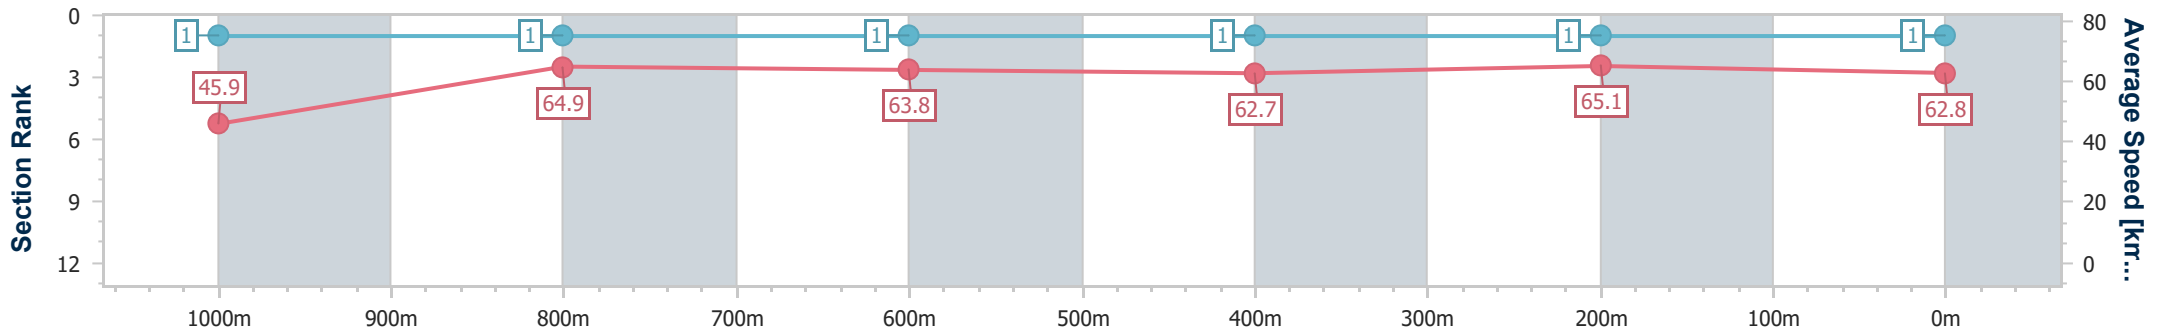

Sunshine Coast Poly Track QLD Professional

Race 3: LIEBKE BUILDERS Maiden Plate - 1100m

05 May 2024 - 14:18

Track Rating: Synthetic, Weather: Overcast, Rail Position: True

Section	Overall	1000m	800m	600m	400m	200m
Section Times	1:04.43 [1] (0:07.85)	0:56.58 [1] (0:11.09)	0:45.49 [1] (0:11.44)	0:34.05 [1] (0:11.51)	0:22.54 [1] (0:11.05)	0:11.49 [1] (0:11.49)
Average Speed [km/h]	45.9	64.9	63.8	62.7	65.1	62.8
Top Speed [km/h]	68.2	67.3	65.2	64.2	65.9	64.3
Avg. Dist. to Rail [m]	5.4	2.5	1.6	0.6	0.7	1.1
Avg. Stride Freq. [Hz]	2.4	2.4	2.4	2.4	2.4	2.3
Avg. Stride Length [m]	5.4	7.4	7.5	7.3	7.5	7.4