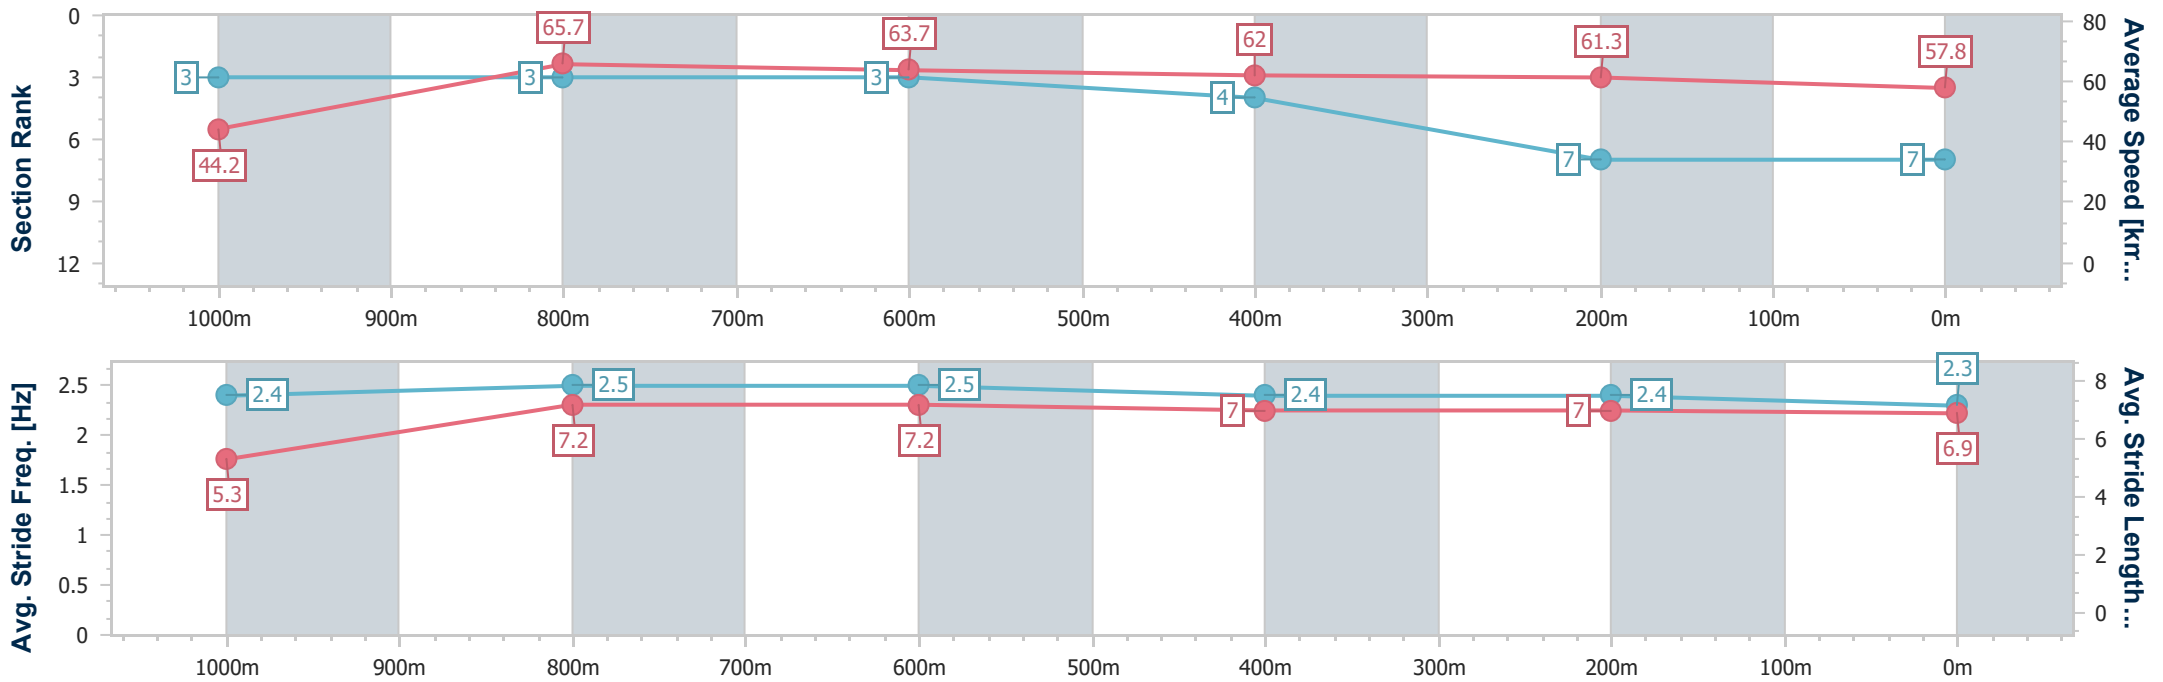

Sunshine Coast Poly Track QLD Professional

Race 3: LIEBKE BUILDERS Maiden Plate - 1100m

05 May 2024 - 14:18

Track Rating: Synthetic, Weather: Overcast, Rail Position: True

Section	Overall	1000m	800m	600m	400m	200m
Section Times	1:06.56 [7] (0:08.15)	0:58.41 [3] (0:10.99)	0:47.42 [3] (0:11.50)	0:35.92 [3] (0:11.69)	0:24.23 [4] (0:11.75)	0:12.48 [7] (0:12.48)
Average Speed [km/h]	44.2	65.7	63.7	62.0	61.3	57.8
Top Speed [km/h]	63.5	67.4	64.7	63.7	63.3	59.4
Avg. Dist. to Rail [m]	8.3	3.8	2.5	1.4	4.7	5.2
Avg. Stride Freq. [Hz]	2.4	2.5	2.5	2.4	2.4	2.3
Avg. Stride Length [m]	5.3	7.2	7.2	7.0	7.0	6.9

- [ ] Ranking at each section and finish
- .-.- No data available at this section
- NA No data available

Horse/Jockey Name	Rubos
Final Rank	8
Fastest Section Time (Section)	0:08.62 (Overall)
Top Speed [km/h] (Section)	66.7 (1000m)
Race State	Finished