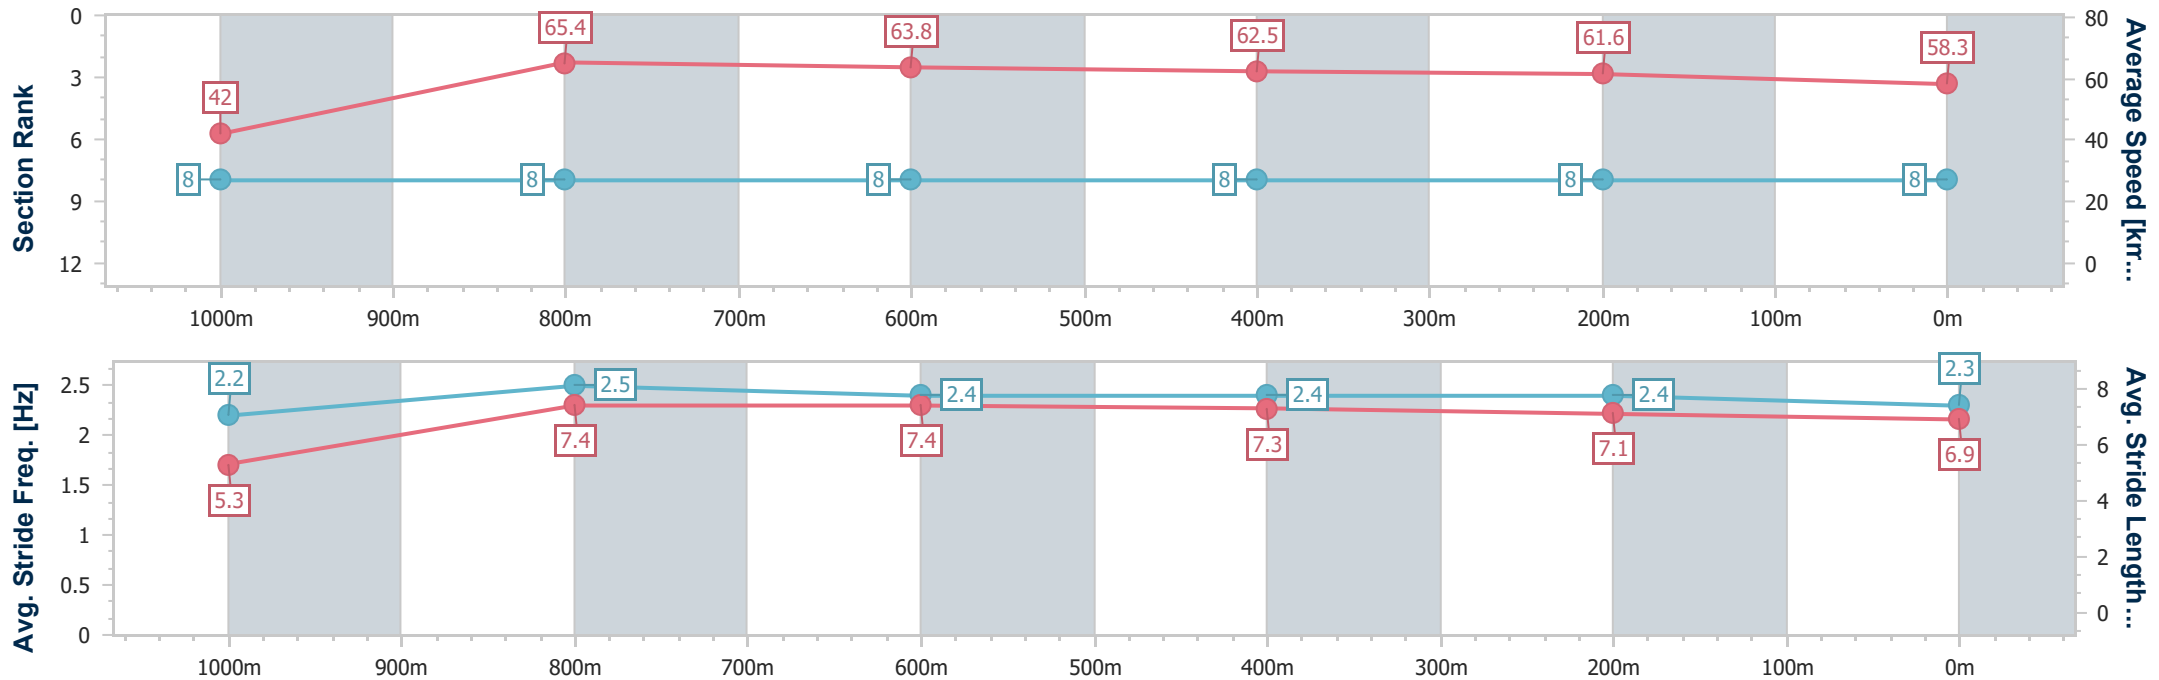

- [ ] Ranking at each section and finish
- .-.- No data available at this section
- NA No data available

Horse/Jockey Name	Rubos
Final Rank	8
Fastest Section Time (Section)	0:08.62 (Overall)
Top Speed [km/h] (Section)	66.7 (1000m)
Race State	Finished

Sunshine Coast Poly Track QLD Professional

Race 3: LIEBKE BUILDERS Maiden Plate - 1100m

05 May 2024 - 14:18

Track Rating: Synthetic, Weather: Overcast, Rail Position: True

Section	Overall	1000m	800m	600m	400m	200m
Section Times	1:07.02 [8] (0:08.62)	0:58.40 [8] (0:11.05)	0:47.35 [8] (0:11.52)	0:35.83 [8] (0:11.76)	0:24.07 [8] (0:11.73)	0:12.34 [8] (0:12.34)
Average Speed [km/h]	42.0	65.4	63.8	62.5	61.6	58.3
Top Speed [km/h]	61.1	66.7	66.4	63.5	62.5	60.1
Avg. Dist. to Rail [m]	9.4	5.3	3.3	3.1	8.2	8.3
Avg. Stride Freq. [Hz]	2.2	2.5	2.4	2.4	2.4	2.3
Avg. Stride Length [m]	5.3	7.4	7.4	7.3	7.1	6.9

- [ ] Ranking at each section and finish
- .-.- No data available at this section
- NA No data available