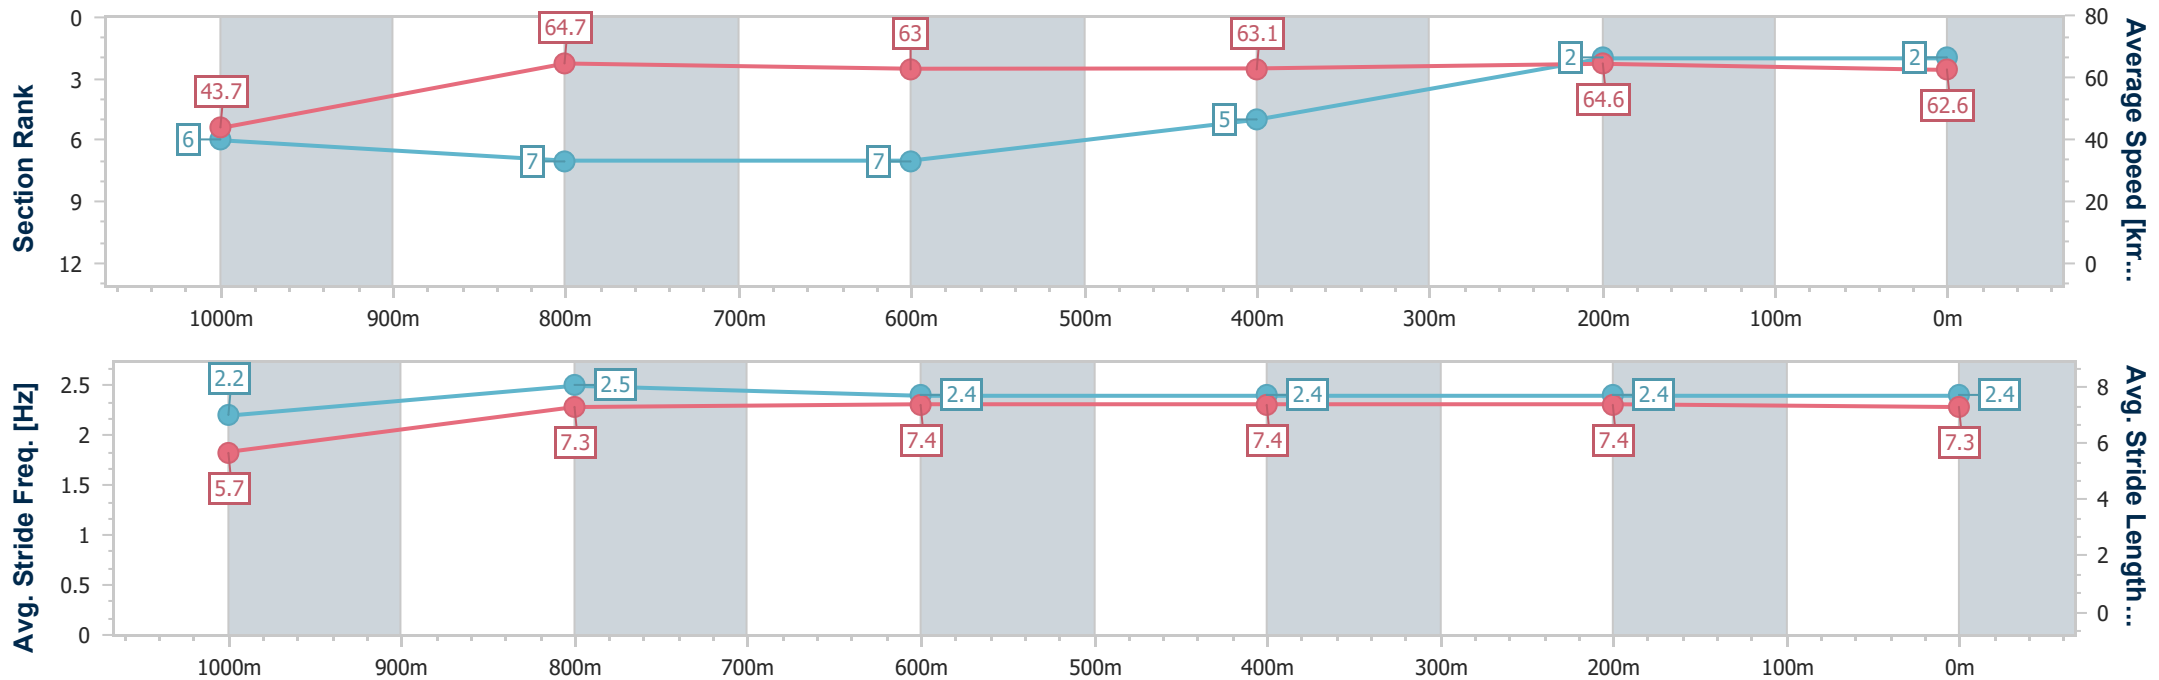

Sunshine Coast Poly Track QLD Professional

Race 3: LIEBKE BUILDERS Maiden Plate - 1100m

05 May 2024 - 14:18

Track Rating: Synthetic, Weather: Overcast, Rail Position: True

Section	Overall	1000m	800m	600m	400m	200m
Section Times	1:05.01 [2] (0:08.22)	0:56.79 [6] (0:11.16)	0:45.63 [7] (0:11.59)	0:34.04 [7] (0:11.42)	0:22.62 [5] (0:11.10)	0:11.52 [2] (0:11.52)
Average Speed [km/h]	43.7	64.7	63.0	63.1	64.6	62.6
Top Speed [km/h]	62.5	65.5	64.6	64.4	65.9	63.6
Avg. Dist. to Rail [m]	4.5	3.0	1.7	0.3	0.4	1.3
Avg. Stride Freq. [Hz]	2.2	2.5	2.4	2.4	2.4	2.4
Avg. Stride Length [m]	5.7	7.3	7.4	7.4	7.4	7.3

- [ ] Ranking at each section and finish
- .-.- No data available at this section
- NA No data available

Horse/Jockey Name	Willabelle
Final Rank	3
Fastest Section Time (Section)	0:08.30 (Overall)
Top Speed [km/h] (Section)	66.7 (1000m)
Race State	Finished