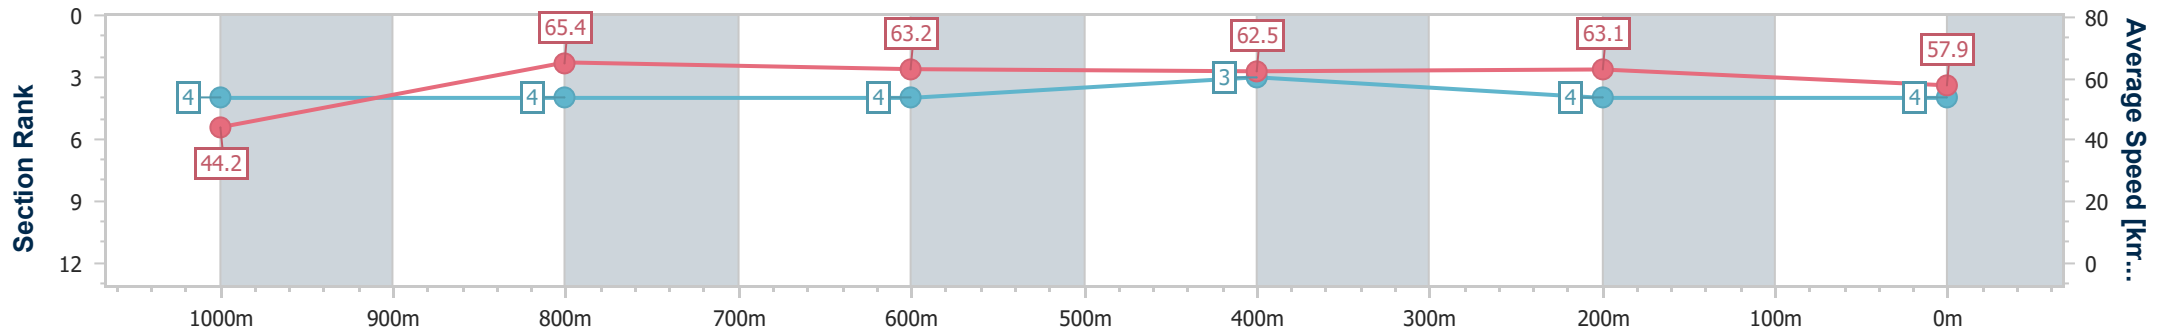

Sunshine Coast Poly Track QLD Professional

Race 3: LIEBKE BUILDERS Maiden Plate - 1100m

05 May 2024 - 14:18

Track Rating: Synthetic, Weather: Overcast, Rail Position: True

Section	Overall	1000m	800m	600m	400m	200m
Section Times	1:06.05 [4] (0:08.17)	0:57.88 [4] (0:11.02)	0:46.86 [4] (0:11.53)	0:35.33 [4] (0:11.52)	0:23.81 [3] (0:11.40)	0:12.41 [4] (0:12.41)
Average Speed [km/h]	44.2	65.4	63.2	62.5	63.1	57.9
Top Speed [km/h]	62.7	66.5	64.5	63.0	64.6	61.0
Avg. Dist. to Rail [m]	3.3	2.1	1.9	0.7	0.6	0.3
Avg. Stride Freq. [Hz]	2.2	2.5	2.4	2.4	2.4	2.3
Avg. Stride Length [m]	5.5	7.2	7.4	7.2	7.2	7.0