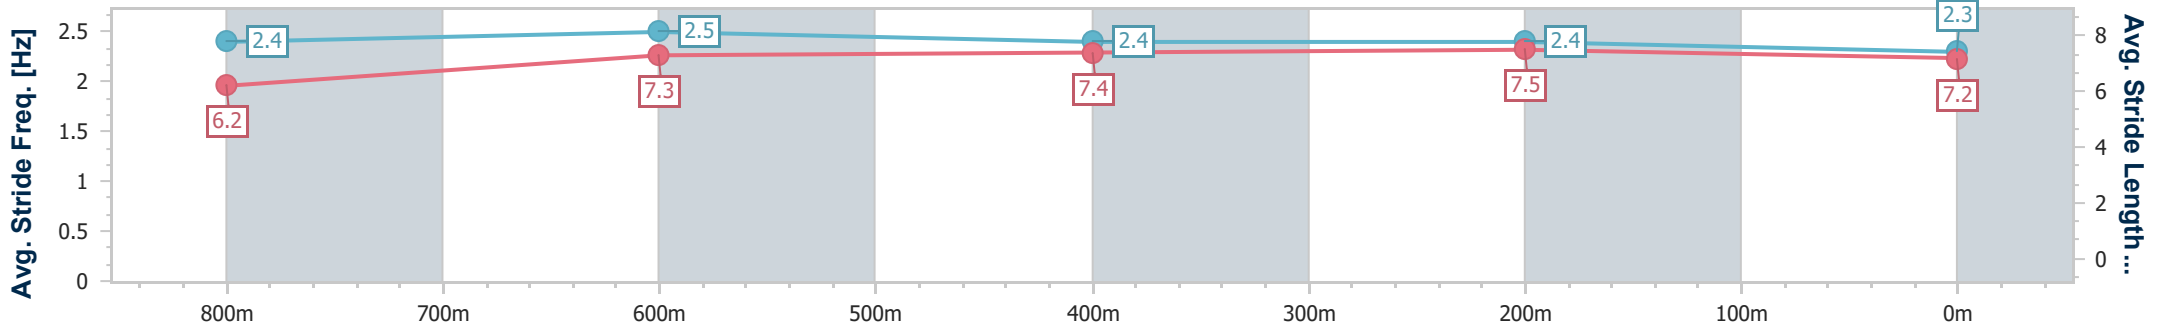

Section	Overall	800m	600m	400m	200m
Section Times	0:58.67 [5] (0:13.81)	0:44.86 [6] (0:10.91)	0:33.95 [4] (0:11.21)	0:22.74 [4] (0:10.99)	0:11.75 [5] (0:11.75)
Average Speed [km/h]	52.1	66.3	64.6	65.6	61.0
Top Speed [km/h]	66.2	67.2	65.8	66.2	63.8
Avg. Dist. to Rail [m]	4.0	0.6	0.9	3.0	2.3
Avg. Stride Freq. [Hz]	2.3	2.4	2.4	2.5	2.3
Avg. Stride Length [m]	6.4	7.6	7.4	7.3	7.2

- [] Ranking at each section and finish
- .-.- No data available at this section
- NA No data available

Horse/Jockey Name	Velvet
Final Rank	6
Fastest Section Time (Section)	0:11.16 (800m)
Top Speed [km/h] (Section)	66.7 (800m)
Race State	Finished

Section	Overall	800m	600m	400m	200m
Section Times	0:59.23 [6] (0:13.78)	0:45.45 [5] (0:11.16)	0:34.29 [6] (0:11.36)	0:22.93 [6] (0:11.19)	0:11.74 [6] (0:11.74)
Average Speed [km/h]	52.4	65.4	64.5	64.5	61.3
Top Speed [km/h]	65.3	66.7	65.7	65.5	63.8
Avg. Dist. to Rail [m]	6.8	2.2	2.8	2.4	3.2
Avg. Stride Freq. [Hz]	2.4	2.5	2.4	2.4	2.3
Avg. Stride Length [m]	6.2	7.3	7.4	7.5	7.2