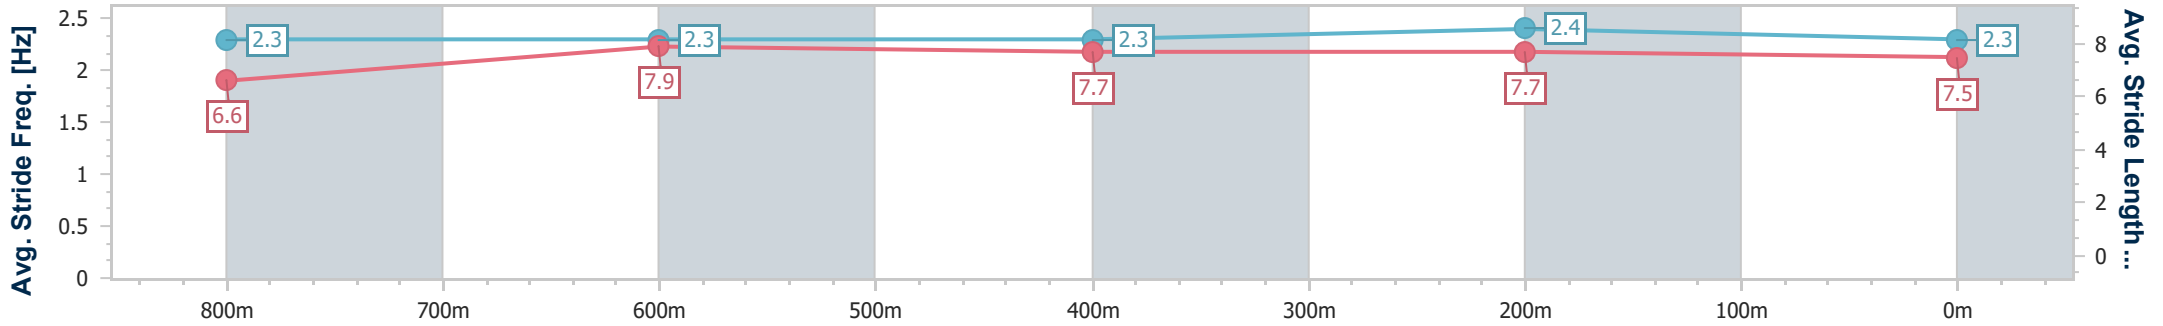

Horse/Jockey Name	Missile One
Final Rank	3
Fastest Section Time (Section)	0:10.88 (400m)
Top Speed [km/h] (Section)	68.8 (Overall)
Race State	Finished

Sunshine Coast Poly Track QLD Professional
Race 2: VILI'S FAMILY BAKERY QTIS Three-Year-Old
BENCHMARK 65 Handicap - 1000m

05 May 2024 - 13:40

Track Rating: Synthetic, Weather: Overcast, Rail Position: True

Section	Overall	800m	600m	400m	200m
Section Times	0:57.96 [3] (0:13.52)	0:44.44 [3] (0:10.95)	0:33.49 [2] (0:11.14)	0:22.35 [3] (0:10.88)	0:11.47 [3] (0:11.47)
Average Speed [km/h]	53.4	65.8	64.3	66.2	62.6
Top Speed [km/h]	68.8	67.9	65.5	67.5	64.9
Avg. Dist. to Rail [m]	3.3	0.6	1.2	2.1	1.4
Avg. Stride Freq. [Hz]	2.3	2.3	2.3	2.4	2.3
Avg. Stride Length [m]	6.6	7.9	7.7	7.7	7.5

- [ ] Ranking at each section and finish
- -.-.- No data available at this section
- NA No data available