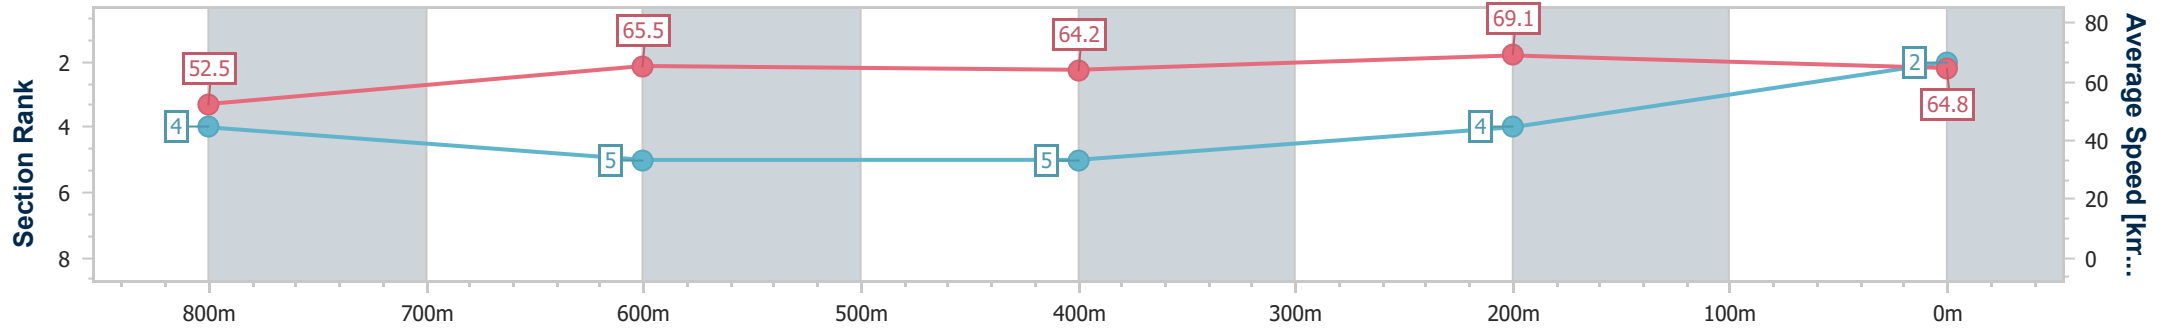

Horse/Jockey Name	Bohemian Lad
Final Rank	2
Fastest Section Time (Section)	0:10.43 (400m)
Top Speed [km/h] (Section)	70.6 (400m)
Race State	Finished

Sunshine Coast Poly Track QLD Professional
Race 2: VILI'S FAMILY BAKERY QTIS Three-Year-Old
BENCHMARK 65 Handicap - 1000m
05 May 2024 - 13:40

Track Rating: Synthetic, Weather: Overcast, Rail Position: True

Section	Overall	800m	600m	400m	200m
Section Times	0:57.72 [2] (0:13.74)	0:43.98 [4] (0:11.14)	0:32.84 [5] (0:11.30)	0:21.54 [5] (0:10.43)	0:11.11 [4] (0:11.11)
Average Speed [km/h]	52.5	65.5	64.2	69.1	64.8
Top Speed [km/h]	67.0	67.0	67.2	70.6	67.9
Avg. Dist. to Rail [m]	5.1	2.2	1.1	2.3	3.4
Avg. Stride Freq. [Hz]	2.3	2.4	2.4	2.5	2.4
Avg. Stride Length [m]	6.3	7.7	7.6	7.8	7.4

- [ ] Ranking at each section and finish
- -.-.- No data available at this section
- NA No data available