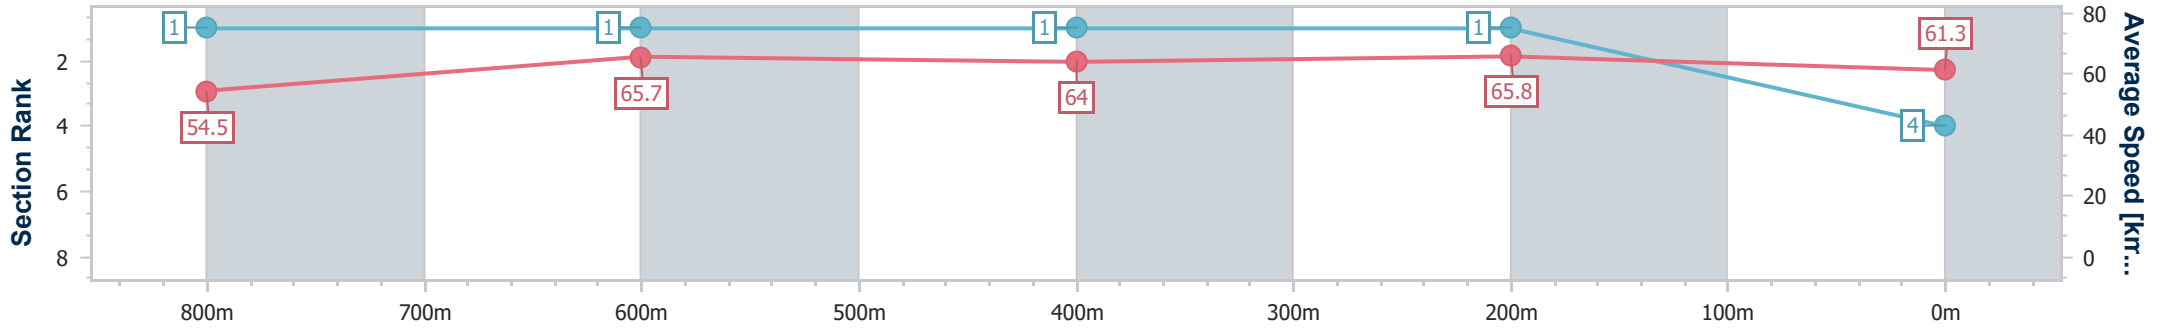

Section	Overall	800m	600m	400m	200m
Section Times	0:57.96 [3] (0:13.52)	0:44.44 [3] (0:10.95)	0:33.49 [2] (0:11.14)	0:22.35 [3] (0:10.88)	0:11.47 [3] (0:11.47)
Average Speed [km/h]	53.4	65.8	64.3	66.2	62.6
Top Speed [km/h]	68.8	67.9	65.5	67.5	64.9
Avg. Dist. to Rail [m]	3.3	0.6	1.2	2.1	1.4
Avg. Stride Freq. [Hz]	2.3	2.3	2.3	2.4	2.3
Avg. Stride Length [m]	6.6	7.9	7.7	7.7	7.5

- [] Ranking at each section and finish
- .-.- No data available at this section
- NA No data available

Horse/Jockey Name	Platinum Lies
Final Rank	4
Fastest Section Time (Section)	0:10.92 (400m)
Top Speed [km/h] (Section)	68.0 (Overall)
Race State	Finished

Section	Overall	800m	600m	400m	200m
Section Times	0:58.04 [4] (0:13.20)	0:44.84 [1] (0:11.07)	0:33.77 [1] (0:11.16)	0:22.61 [1] (0:10.92)	0:11.69 [1] (0:11.69)
Average Speed [km/h]	54.5	65.7	64.0	65.8	61.3
Top Speed [km/h]	68.0	67.8	65.8	67.7	64.9
Avg. Dist. to Rail [m]	3.1	1.1	1.5	0.6	0.8
Avg. Stride Freq. [Hz]	2.5	2.5	2.5	2.5	2.4
Avg. Stride Length [m]	6.1	7.2	7.1	7.3	7.0