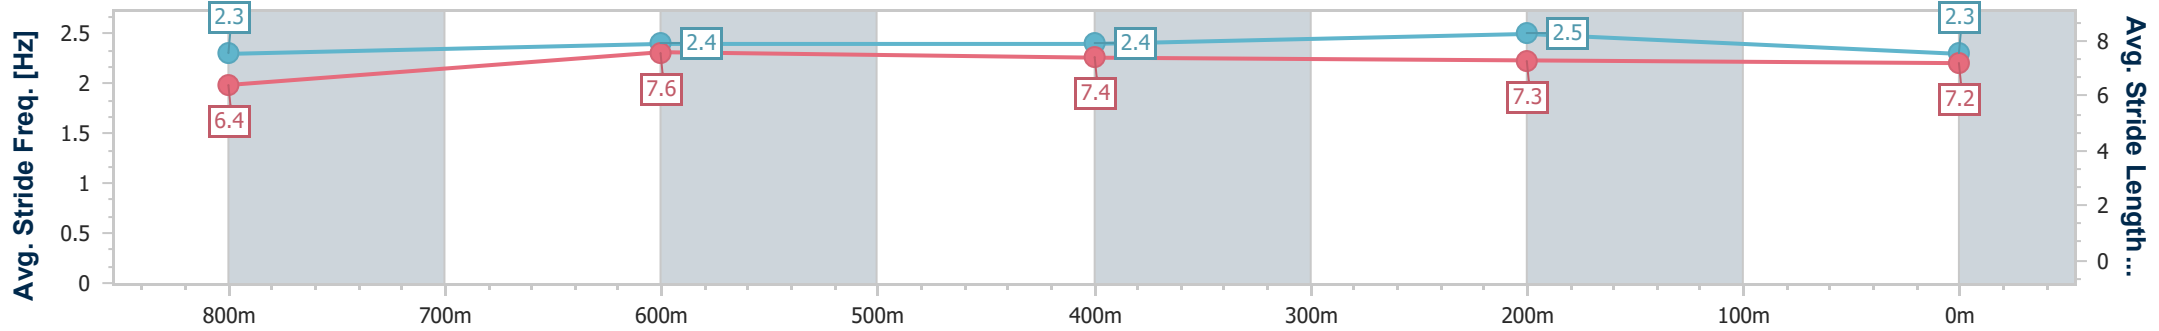

Section	Overall	800m	600m	400m	200m
Section Times	0:58.67 [5] (0:13.81)	0:44.86 [6] (0:10.91)	0:33.95 [4] (0:11.21)	0:22.74 [4] (0:10.99)	0:11.75 [5] (0:11.75)
Average Speed [km/h]	52.1	66.3	64.6	65.6	61.0
Top Speed [km/h]	66.2	67.2	65.8	66.2	63.8
Avg. Dist. to Rail [m]	4.0	0.6	0.9	3.0	2.3
Avg. Stride Freq. [Hz]	2.3	2.4	2.4	2.5	2.3
Avg. Stride Length [m]	6.4	7.6	7.4	7.3	7.2