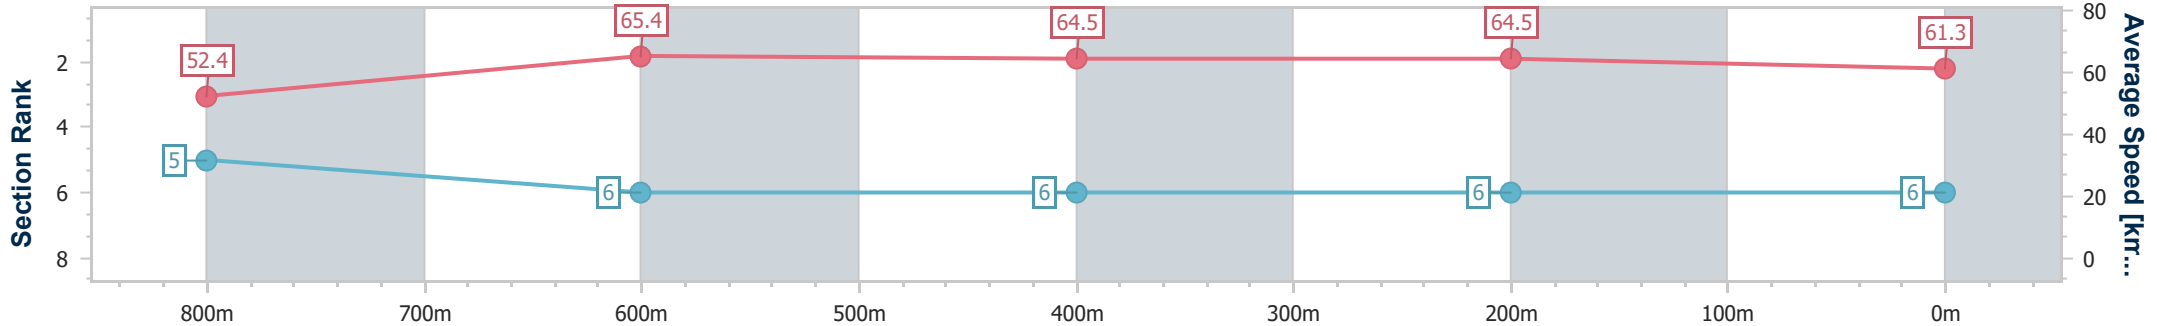

Horse/Jockey Name	Velvet
Final Rank	6
Fastest Section Time (Section)	0:11.16 (800m)
Top Speed [km/h] (Section)	66.7 (800m)
Race State	Finished

Sunshine Coast Poly Track QLD Professional
Race 2: VILI'S FAMILY BAKERY QTIS Three-Year-Old
BENCHMARK 65 Handicap - 1000m

05 May 2024 - 13:40

Track Rating: Synthetic, Weather: Overcast, Rail Position: True

Section	Overall	800m	600m	400m	200m
Section Times	0:59.23 [6] (0:13.78)	0:45.45 [5] (0:11.16)	0:34.29 [6] (0:11.36)	0:22.93 [6] (0:11.19)	0:11.74 [6] (0:11.74)
Average Speed [km/h]	52.4	65.4	64.5	64.5	61.3
Top Speed [km/h]	65.3	66.7	65.7	65.5	63.8
Avg. Dist. to Rail [m]	6.8	2.2	2.8	2.4	3.2
Avg. Stride Freq. [Hz]	2.4	2.5	2.4	2.4	2.3
Avg. Stride Length [m]	6.2	7.3	7.4	7.5	7.2

- [ ] Ranking at each section and finish
- -.-.- No data available at this section
- NA No data available