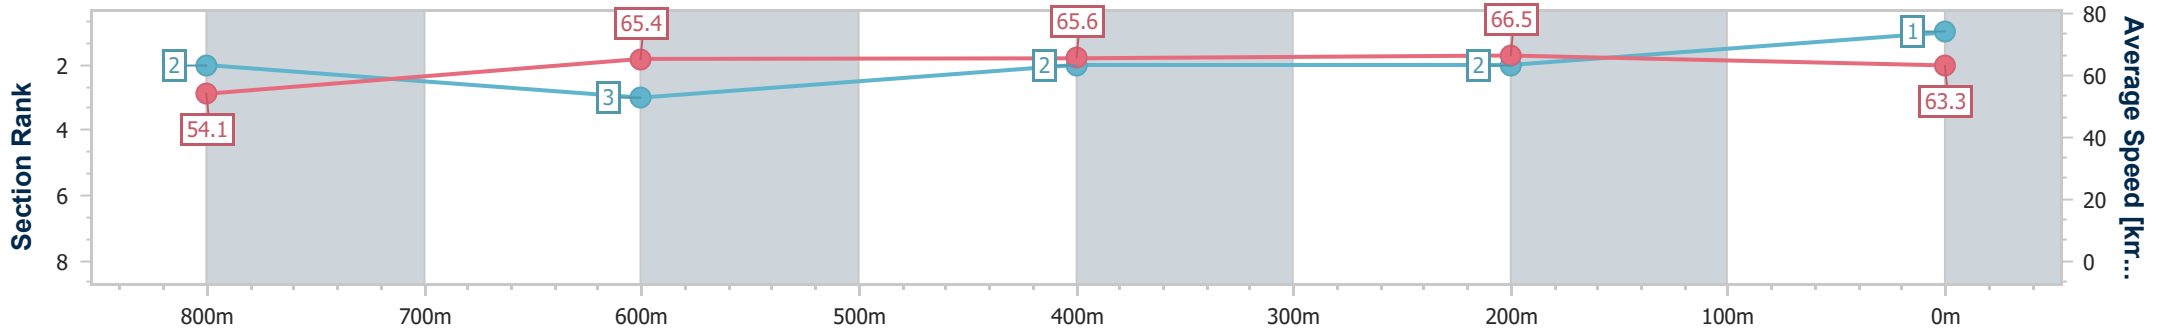

Race 2: VILI'S FAMILY BAKERY QTIS Three-Year-Old BENCHMARK 65 Handicap - 1000m

05 May 2024 - 13:40

Track Rating: Synthetic, Weather: Overcast, Rail Position: True

Section	Overall	800m	600m	400m	200m
Section Times	0:57.67 [1] (0:13.32)	0:44.35 [2] (0:11.16)	0:33.19 [3] (0:11.04)	0:22.15 [2] (0:10.84)	0:11.31 [2] (0:11.31)
Average Speed [km/h]	54.1	65.4	65.6	66.5	63.3
Top Speed [km/h]	67.1	67.2	67.3	67.1	65.4
Avg. Dist. to Rail [m]	4.5	2.0	0.7	1.6	1.4
Avg. Stride Freq. [Hz]	2.5	2.6	2.6	2.6	2.5
Avg. Stride Length [m]	6.0	7.0	7.2	7.2	6.9