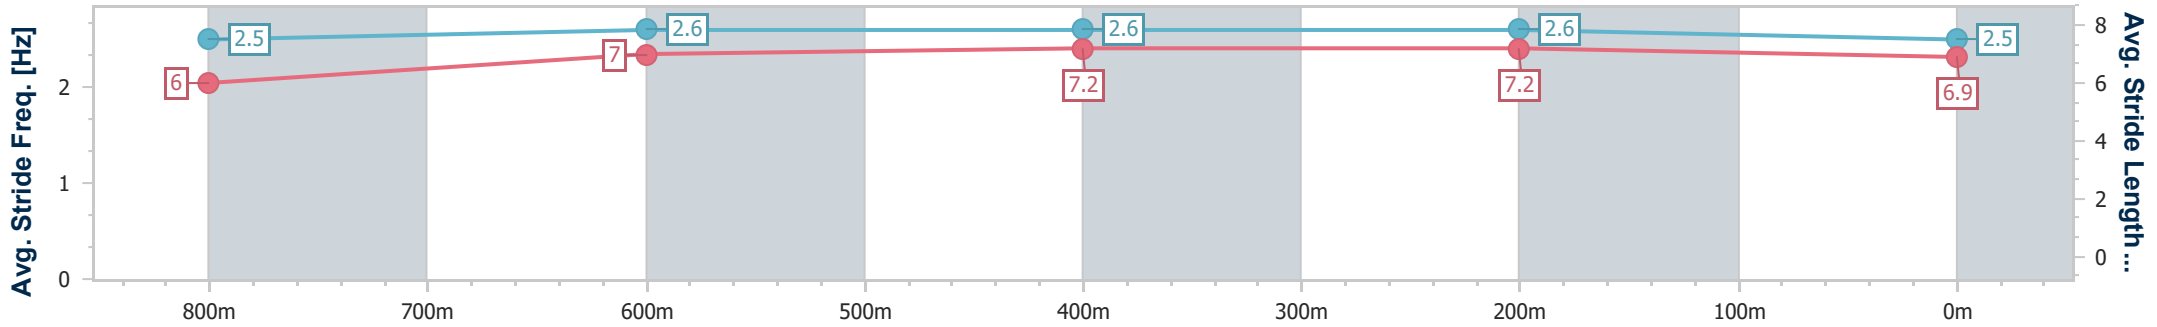

Horse/Jockey Name	Tengun Ready
Final Rank	1
Fastest Section Time (Section)	0:10.84 (400m)
Top Speed [km/h] (Section)	67.3 (600m)
Race State	Finished

Sunshine Coast Poly Track QLD Professional

Race 2: VILI'S FAMILY BAKERY QTIS Three-Year-Old BENCHMARK 65 Handicap - 1000m

05 May 2024 - 13:40

Track Rating: Synthetic, Weather: Overcast, Rail Position: True

Section	Overall	800m	600m	400m	200m
Section Times	0:57.67 [1] (0:13.32)	0:44.35 [2] (0:11.16)	0:33.19 [3] (0:11.04)	0:22.15 [2] (0:10.84)	0:11.31 [2] (0:11.31)
Average Speed [km/h]	54.1	65.4	65.6	66.5	63.3
Top Speed [km/h]	67.1	67.2	67.3	67.1	65.4
Avg. Dist. to Rail [m]	4.5	2.0	0.7	1.6	1.4
Avg. Stride Freq. [Hz]	2.5	2.6	2.6	2.6	2.5
Avg. Stride Length [m]	6.0	7.0	7.2	7.2	6.9

- [ ] Ranking at each section and finish
- -.-.- No data available at this section
- NA No data available