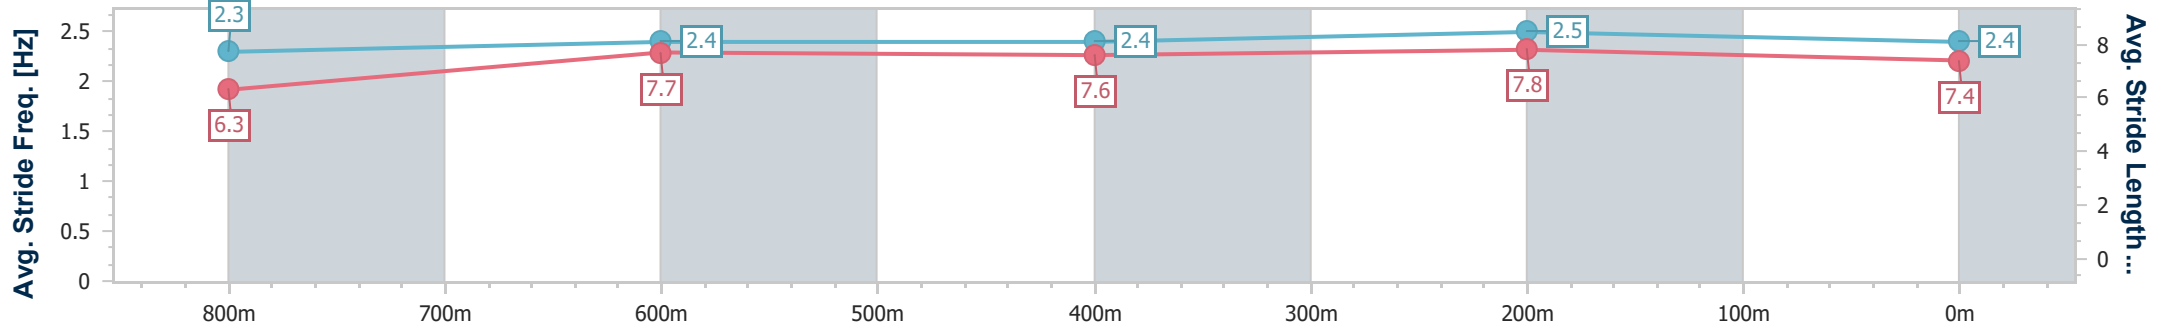

Horse/Jockey Name	Bohemian Lad
Final Rank	2
Fastest Section Time (Section)	0:10.43 (400m)
Top Speed [km/h] (Section)	70.6 (400m)
Race State	Finished

Sunshine Coast Poly Track QLD Professional
Race 2: VILI'S FAMILY BAKERY QTIS Three-Year-Old
BENCHMARK 65 Handicap - 1000m
05 May 2024 - 13:40

Track Rating: Synthetic, Weather: Overcast, Rail Position: True

Section	Overall	800m	600m	400m	200m
Section Times	0:57.72 [2] (0:13.74)	0:43.98 [4] (0:11.14)	0:32.84 [5] (0:11.30)	0:21.54 [5] (0:10.43)	0:11.11 [4] (0:11.11)
Average Speed [km/h]	52.5	65.5	64.2	69.1	64.8
Top Speed [km/h]	67.0	67.0	67.2	70.6	67.9
Avg. Dist. to Rail [m]	5.1	2.2	1.1	2.3	3.4
Avg. Stride Freq. [Hz]	2.3	2.4	2.4	2.5	2.4
Avg. Stride Length [m]	6.3	7.7	7.6	7.8	7.4

- [ ] Ranking at each section and finish
- -.-.- No data available at this section
- NA No data available