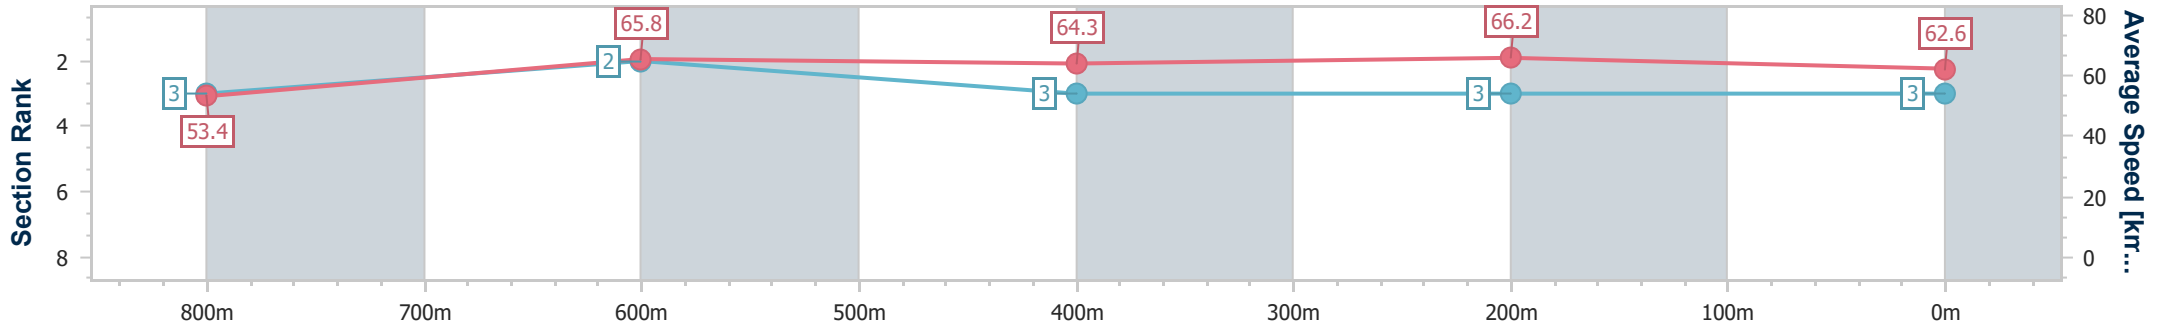

Horse/Jockey Name	Missile One
Final Rank	3
Fastest Section Time (Section)	0:10.88 (400m)
Top Speed [km/h] (Section)	68.8 (Overall)
Race State	Finished

Sunshine Coast Poly Track QLD Professional
Race 2: VILI'S FAMILY BAKERY QTIS Three-Year-Old
BENCHMARK 65 Handicap - 1000m

05 May 2024 - 13:40

Track Rating: Synthetic, Weather: Overcast, Rail Position: True

Section	Overall	800m	600m	400m	200m
Section Times	0:57.96 [3] (0:13.52)	0:44.44 [3] (0:10.95)	0:33.49 [2] (0:11.14)	0:22.35 [3] (0:10.88)	0:11.47 [3] (0:11.47)
Average Speed [km/h]	53.4	65.8	64.3	66.2	62.6
Top Speed [km/h]	68.8	67.9	65.5	67.5	64.9
Avg. Dist. to Rail [m]	3.3	0.6	1.2	2.1	1.4
Avg. Stride Freq. [Hz]	2.3	2.3	2.3	2.4	2.3
Avg. Stride Length [m]	6.6	7.9	7.7	7.7	7.5

- [ ] Ranking at each section and finish
- -.-.- No data available at this section
- NA No data available