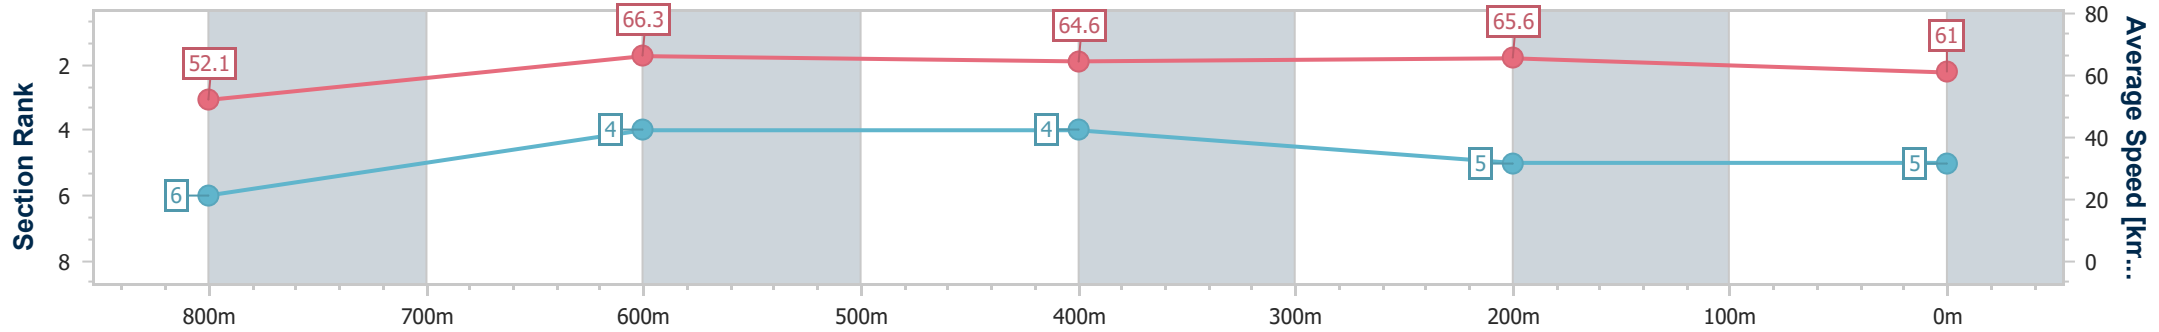

Section	Overall	800m	600m	400m	200m
Section Times	0:58.67 [5] (0:13.81)	0:44.86 [6] (0:10.91)	0:33.95 [4] (0:11.21)	0:22.74 [4] (0:10.99)	0:11.75 [5] (0:11.75)
Average Speed [km/h]	52.1	66.3	64.6	65.6	61.0
Top Speed [km/h]	66.2	67.2	65.8	66.2	63.8
Avg. Dist. to Rail [m]	4.0	0.6	0.9	3.0	2.3
Avg. Stride Freq. [Hz]	2.3	2.4	2.4	2.5	2.3
Avg. Stride Length [m]	6.4	7.6	7.4	7.3	7.2