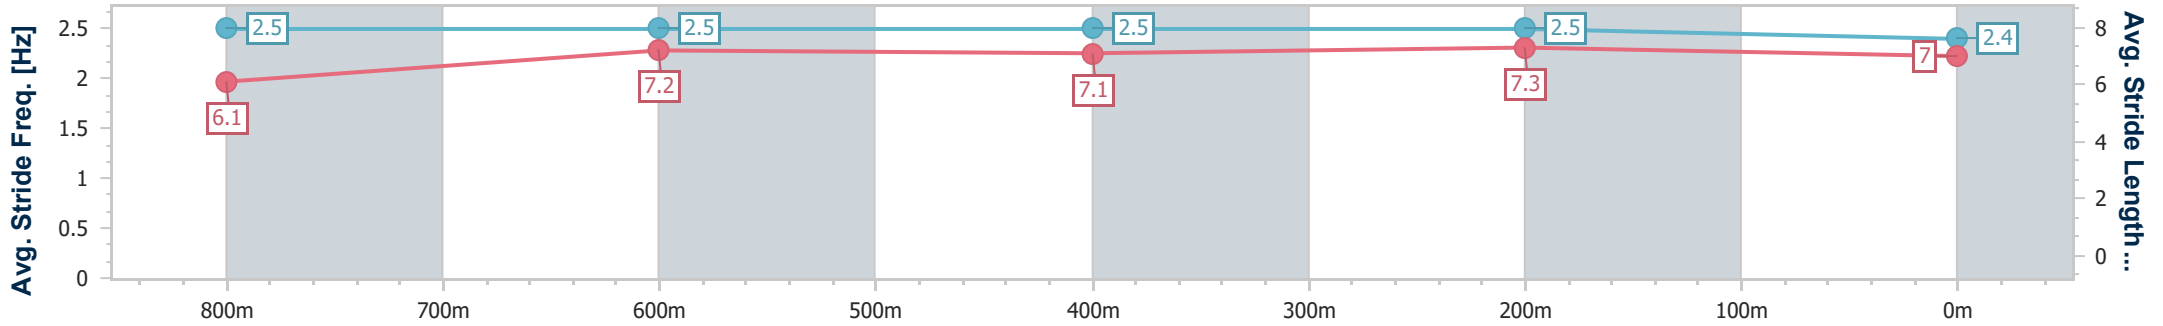

Horse/Jockey Name	Platinum Lies
Final Rank	4
Fastest Section Time (Section)	0:10.92 (400m)
Top Speed [km/h] (Section)	68.0 (Overall)
Race State	Finished

Sunshine Coast Poly Track QLD Professional
Race 2: VILI'S FAMILY BAKERY QTIS Three-Year-Old
BENCHMARK 65 Handicap - 1000m

05 May 2024 - 13:40

Track Rating: Synthetic, Weather: Overcast, Rail Position: True

Section	Overall	800m	600m	400m	200m
Section Times	0:58.04 [4] (0:13.20)	0:44.84 [1] (0:11.07)	0:33.77 [1] (0:11.16)	0:22.61 [1] (0:10.92)	0:11.69 [1] (0:11.69)
Average Speed [km/h]	54.5	65.7	64.0	65.8	61.3
Top Speed [km/h]	68.0	67.8	65.8	67.7	64.9
Avg. Dist. to Rail [m]	3.1	1.1	1.5	0.6	0.8
Avg. Stride Freq. [Hz]	2.5	2.5	2.5	2.5	2.4
Avg. Stride Length [m]	6.1	7.2	7.1	7.3	7.0

- [ ] Ranking at each section and finish
- -.-.- No data available at this section
- NA No data available