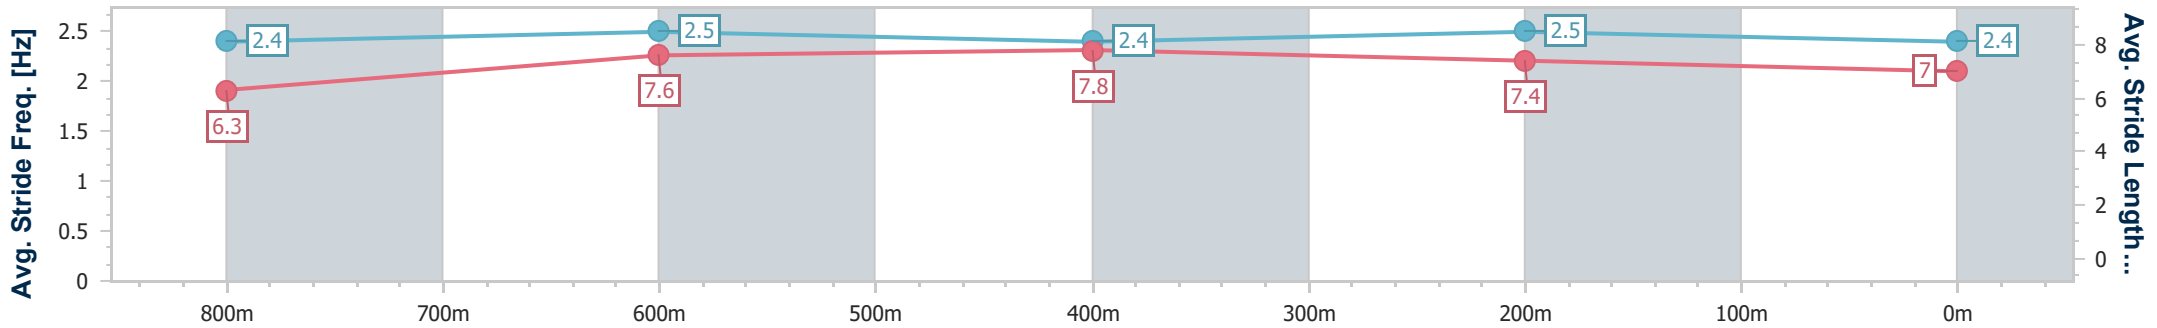

Horse/Jockey Name	Devine Force
Final Rank	7
Fastest Section Time (Section)	0:10.75 (800m)
Top Speed [km/h] (Section)	69.0 (800m)
Race State	Finished

Eagle Farm QLD Professional
Race 6: LADBROKES DALRELLO STAKES - 1000m
04 May 2024 - 14:24
Track Rating: Soft 5, Weather: Overcast, Rail Position: +7m Entire

BRISBANE RACING CLUB

Section	Overall	800m	600m	400m	200m
Section Times	0:58.00 [7] (0:13.24)	0:44.76 [5] (0:10.75)	0:34.01 [7] (0:10.97)	0:23.04 [9] (0:10.96)	0:12.08 [9] (0:12.08)
Average Speed [km/h]	54.7	67.7	66.2	65.7	59.7
Top Speed [km/h]	68.9	69.0	68.3	68.1	63.5
Avg. Dist. to Rail [m]	4.4	2.1	2.1	3.5	3.3
Avg. Stride Freq. [Hz]	2.4	2.5	2.4	2.5	2.4
Avg. Stride Length [m]	6.3	7.6	7.8	7.4	7.0

- [ ] Ranking at each section and finish
- -.-.- No data available at this section
- NA No data available