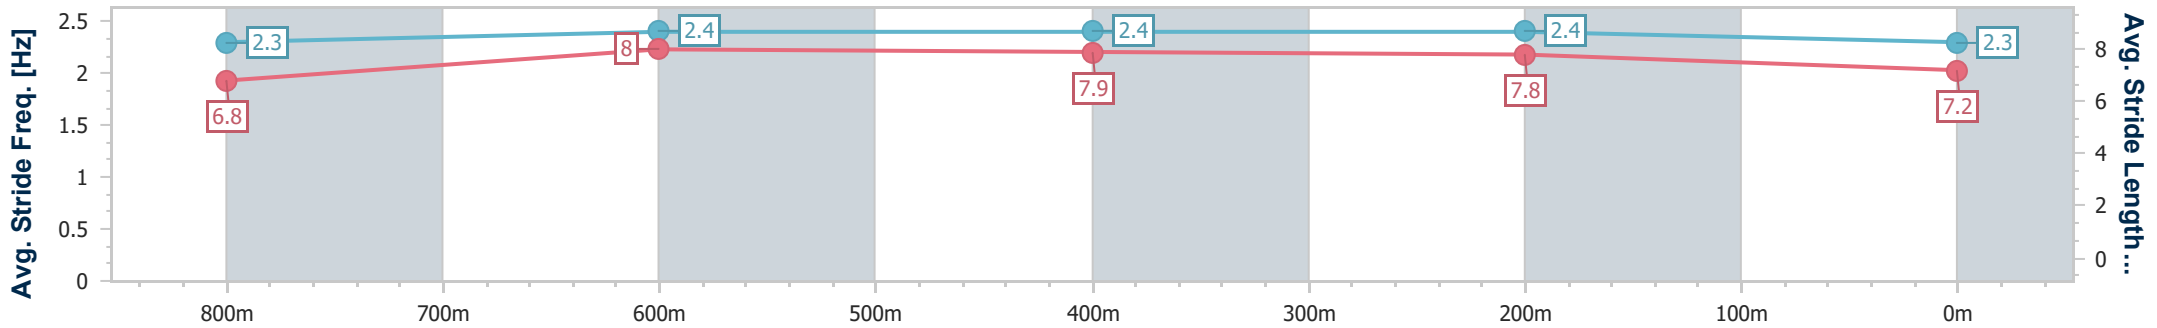

Eagle Farm QLD Professional
 Race 6: LADBROKES DALRELLO STAKES - 1000m
 04 May 2024 - 14:24
 Track Rating: Soft 5, Weather: Overcast, Rail Position: +7m Entire

BRISBANE
 RACING CLUB

Section	Overall	800m	600m	400m	200m
Section Times	0:56.89 [1] (0:12.83)	0:44.06 [1] (0:10.44)	0:33.62 [1] (0:10.56)	0:23.06 [1] (0:10.74)	0:12.32 [1] (0:12.32)
Average Speed [km/h]	56.6	69.5	68.6	67.0	58.6
Top Speed [km/h]	72.1	71.9	70.1	70.3	63.6
Avg. Dist. to Rail [m]	3.1	2.6	1.2	1.9	3.3
Avg. Stride Freq. [Hz]	2.3	2.4	2.4	2.4	2.3
Avg. Stride Length [m]	6.8	8.0	7.9	7.8	7.2