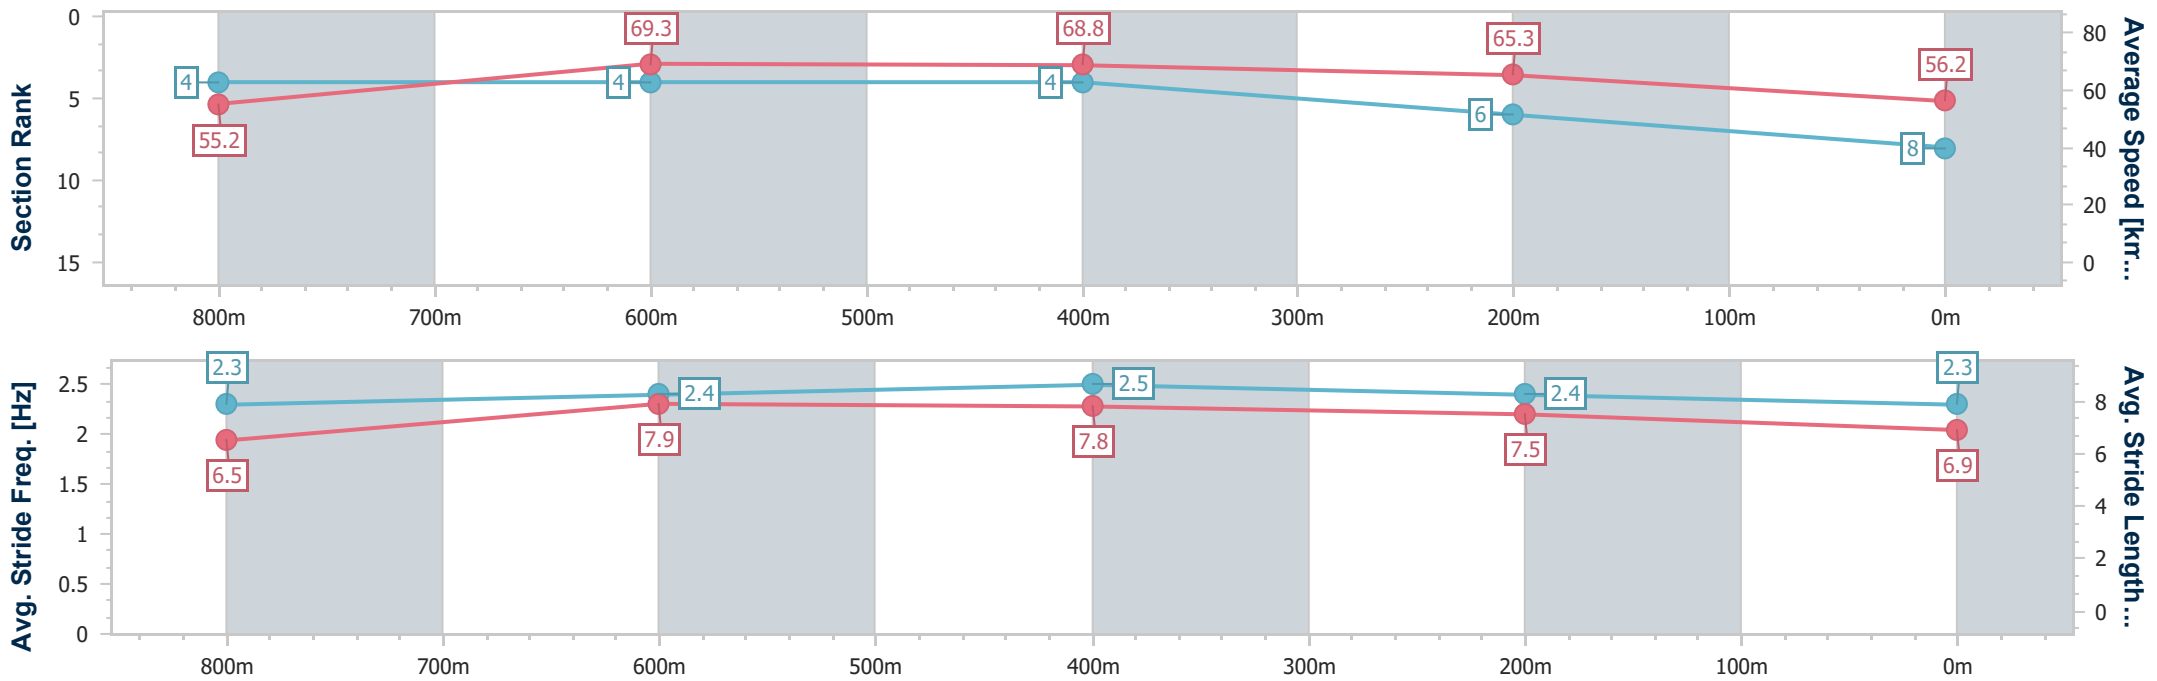

- [] Ranking at each section and finish
- .-.- No data available at this section
- NA No data available

Horse/Jockey Name	Pareto
Final Rank	8
Fastest Section Time (Section)	0:10.51 (800m)
Top Speed [km/h] (Section)	72.4 (800m)
Race State	Finished

Eagle Farm QLD Professional
 Race 6: LADBROKES DALRELLO STAKES - 1000m
 04 May 2024 - 14:24
 Track Rating: Soft 5, Weather: Overcast, Rail Position: +7m Entire

BRISBANE
 RACING CLUB

Section	Overall	800m	600m	400m	200m
Section Times	0:58.15 [8] (0:13.21)	0:44.94 [4] (0:10.51)	0:34.43 [4] (0:10.58)	0:23.85 [4] (0:11.01)	0:12.84 [6] (0:12.84)
Average Speed [km/h]	55.2	69.3	68.8	65.3	56.2
Top Speed [km/h]	71.2	72.4	70.2	68.6	61.4
Avg. Dist. to Rail [m]	7.7	2.5	2.1	6.2	5.9
Avg. Stride Freq. [Hz]	2.3	2.4	2.5	2.4	2.3
Avg. Stride Length [m]	6.5	7.9	7.8	7.5	6.9