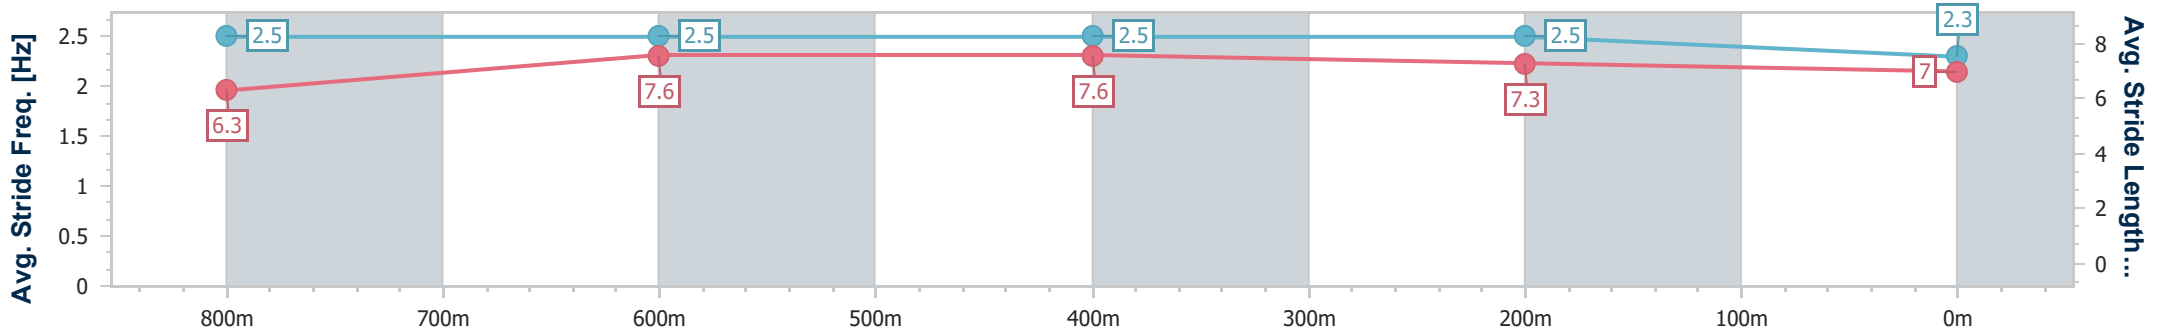

Horse/Jockey Name	Madrina
Final Rank	4
Fastest Section Time (Section)	0:10.54 (600m)
Top Speed [km/h] (Section)	70.9 (800m)
Race State	Finished

Eagle Farm QLD Professional
Race 6: LADBROKES DALRELLO STAKES - 1000m
04 May 2024 - 14:24
Track Rating: Soft 5, Weather: Overcast, Rail Position: +7m Entire

BRISBANE
RACING CLUB

Section	Overall	800m	600m	400m	200m
Section Times	0:57.44 [4] (0:12.96)	0:44.48 [2] (0:10.74)	0:33.74 [3] (0:10.54)	0:23.20 [3] (0:10.90)	0:12.30 [3] (0:12.30)
Average Speed [km/h]	56.3	68.6	68.3	66.1	58.6
Top Speed [km/h]	70.2	70.9	69.7	70.0	61.1
Avg. Dist. to Rail [m]	7.9	4.3	0.9	2.8	3.1
Avg. Stride Freq. [Hz]	2.5	2.5	2.5	2.5	2.3
Avg. Stride Length [m]	6.3	7.6	7.6	7.3	7.0

- [ ] Ranking at each section and finish
- -.-.- No data available at this section
- NA No data available