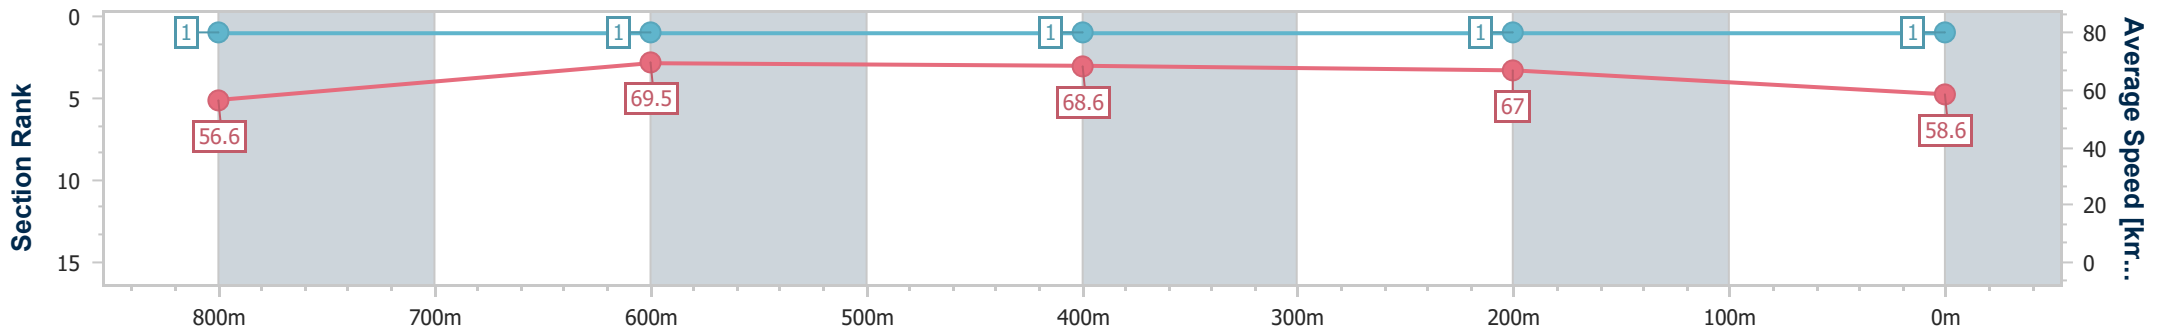

Eagle Farm QLD Professional
 Race 6: LADBROKES DALRELLO STAKES - 1000m
 04 May 2024 - 14:24
 Track Rating: Soft 5, Weather: Overcast, Rail Position: +7m Entire

BRISBANE
 RACING CLUB

Section	Overall	800m	600m	400m	200m
Section Times	0:56.89 [1] (0:12.83)	0:44.06 [1] (0:10.44)	0:33.62 [1] (0:10.56)	0:23.06 [1] (0:10.74)	0:12.32 [1] (0:12.32)
Average Speed [km/h]	56.6	69.5	68.6	67.0	58.6
Top Speed [km/h]	72.1	71.9	70.1	70.3	63.6
Avg. Dist. to Rail [m]	3.1	2.6	1.2	1.9	3.3
Avg. Stride Freq. [Hz]	2.3	2.4	2.4	2.4	2.3
Avg. Stride Length [m]	6.8	8.0	7.9	7.8	7.2