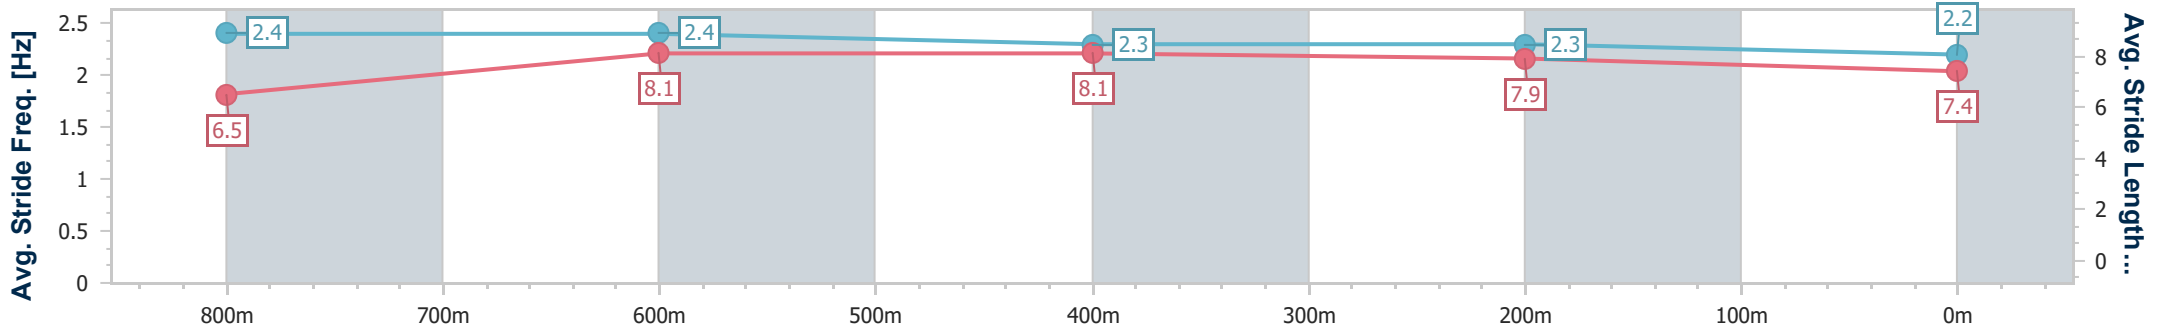

Horse/Jockey Name	Embassy
Final Rank	2
Fastest Section Time (Section)	0:10.52 (800m)
Top Speed [km/h] (Section)	70.3 (Overall)
Race State	Finished

Eagle Farm QLD Professional
Race 6: LADBROKES DALRELLO STAKES - 1000m
04 May 2024 - 14:24
Track Rating: Soft 5, Weather: Overcast, Rail Position: +7m Entire

BRISBANE
RACING CLUB

Section	Overall	800m	600m	400m	200m
Section Times	0:56.95 [2] (0:12.98)	0:43.97 [3] (0:10.52)	0:33.45 [2] (0:10.52)	0:22.93 [2] (0:10.80)	0:12.13 [2] (0:12.13)
Average Speed [km/h]	55.8	68.6	68.5	66.6	59.3
Top Speed [km/h]	70.3	70.1	69.4	68.7	64.2
Avg. Dist. to Rail [m]	4.0	0.6	0.5	2.1	4.4
Avg. Stride Freq. [Hz]	2.4	2.4	2.3	2.3	2.2
Avg. Stride Length [m]	6.5	8.1	8.1	7.9	7.4

- [ ] Ranking at each section and finish
- -.-.- No data available at this section
- NA No data available