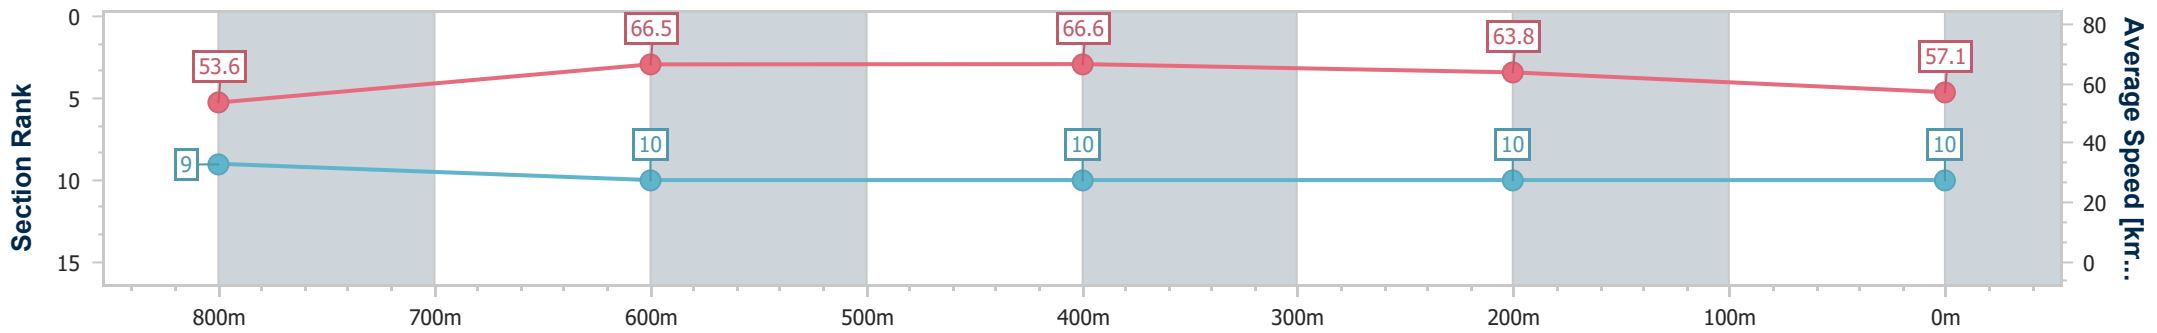

Horse/Jockey Name	Carravilla
Final Rank	10
Fastest Section Time (Section)	0:10.86 (600m)
Top Speed [km/h] (Section)	69.5 (800m)
Race State	Finished

Eagle Farm QLD Professional
Race 6: LADBROKES DALRELLO STAKES - 1000m
04 May 2024 - 14:24
Track Rating: Soft 5, Weather: Overcast, Rail Position: +7m Entire

BRISBANE
RACING CLUB

Section	Overall	800m	600m	400m	200m
Section Times	0:59.13 [10] (0:13.48)	0:45.65 [9] (0:10.87)	0:34.78 [10] (0:10.86)	0:23.92 [10] (0:11.32)	0:12.60 [10] (0:12.60)
Average Speed [km/h]	53.6	66.5	66.6	63.8	57.1
Top Speed [km/h]	69.4	69.5	67.5	66.0	60.9
Avg. Dist. to Rail [m]	3.4	0.9	0.8	3.3	2.1
Avg. Stride Freq. [Hz]	2.4	2.5	2.4	2.4	2.2
Avg. Stride Length [m]	6.3	7.5	7.7	7.5	7.2

- [ ] Ranking at each section and finish
- -.-.- No data available at this section
- NA No data available