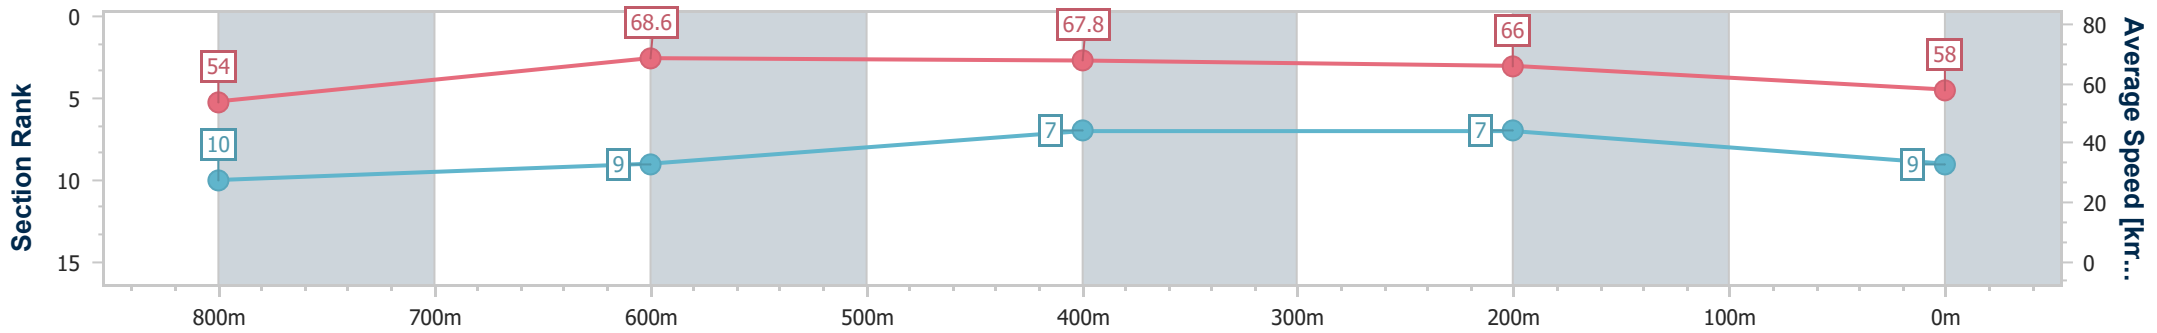

- [] Ranking at each section and finish
- .-.- No data available at this section
- NA No data available

Horse/Jockey Name	The Hamo
Final Rank	9
Fastest Section Time (Section)	0:10.66 (800m)
Top Speed [km/h] (Section)	69.6 (800m)
Race State	Finished

Eagle Farm QLD Professional
 Race 6: LADBROKES DALRELLO STAKES - 1000m
 04 May 2024 - 14:24
 Track Rating: Soft 5, Weather: Overcast, Rail Position: +7m Entire

BRISBANE
 RACING CLUB

Section	Overall	800m	600m	400m	200m
Section Times	0:58.20 [9] (0:13.51)	0:44.69 [10] (0:10.66)	0:34.03 [9] (0:10.70)	0:23.33 [7] (0:10.95)	0:12.38 [7] (0:12.38)
Average Speed [km/h]	54.0	68.6	67.8	66.0	58.0
Top Speed [km/h]	69.5	69.6	69.5	69.5	62.5
Avg. Dist. to Rail [m]	8.9	3.3	2.0	4.4	5.4
Avg. Stride Freq. [Hz]	2.4	2.5	2.4	2.4	2.3
Avg. Stride Length [m]	6.3	7.8	7.7	7.6	7.0