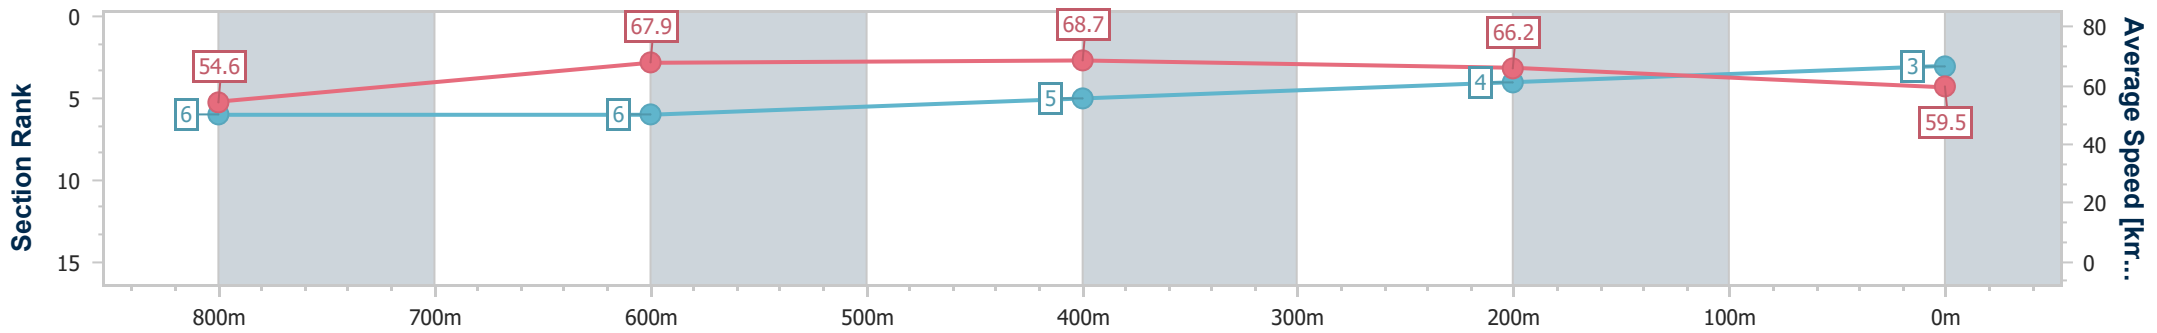

Horse/Jockey Name	Zouna
Final Rank	3
Fastest Section Time (Section)	0:10.44 (600m)
Top Speed [km/h] (Section)	70.2 (600m)
Race State	Finished

Eagle Farm QLD Professional
Race 6: LADBROKES DALRELLIO STAKES - 1000m
04 May 2024 - 14:24
Track Rating: Soft 5, Weather: Overcast, Rail Position: +7m Entire

BRISBANE
RACING CLUB

Section	Overall	800m	600m	400m	200m
Section Times	0:57.36 [3] (0:13.29)	0:44.07 [6] (0:10.67)	0:33.40 [6] (0:10.44)	0:22.96 [5] (0:10.86)	0:12.10 [4] (0:12.10)
Average Speed [km/h]	54.6	67.9	68.7	66.2	59.5
Top Speed [km/h]	70.0	70.1	70.2	68.0	62.9
Avg. Dist. to Rail [m]	4.6	1.4	1.9	2.3	1.0
Avg. Stride Freq. [Hz]	2.3	2.5	2.5	2.5	2.4
Avg. Stride Length [m]	6.5	7.5	7.7	7.4	7.0

- [ ] Ranking at each section and finish
- -.-.- No data available at this section
- NA No data available