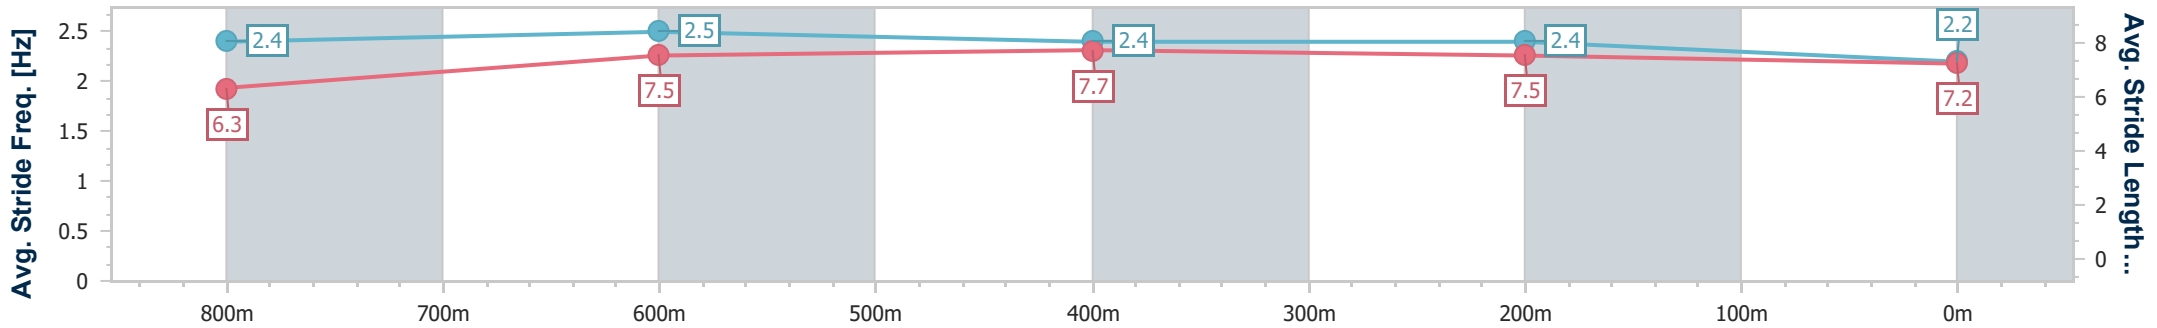

- [] Ranking at each section and finish
- .-.- No data available at this section
- NA No data available

Horse/Jockey Name	Carravilla
Final Rank	10
Fastest Section Time (Section)	0:10.86 (600m)
Top Speed [km/h] (Section)	69.5 (800m)
Race State	Finished

Eagle Farm QLD Professional
 Race 6: LADBROKES DALRELLO STAKES - 1000m
 04 May 2024 - 14:24
 Track Rating: Soft 5, Weather: Overcast, Rail Position: +7m Entire

BRISBANE
RACING CLUB

Section	Overall	800m	600m	400m	200m
Section Times	0:59.13 [10] (0:13.48)	0:45.65 [9] (0:10.87)	0:34.78 [10] (0:10.86)	0:23.92 [10] (0:11.32)	0:12.60 [10] (0:12.60)
Average Speed [km/h]	53.6	66.5	66.6	63.8	57.1
Top Speed [km/h]	69.4	69.5	67.5	66.0	60.9
Avg. Dist. to Rail [m]	3.4	0.9	0.8	3.3	2.1
Avg. Stride Freq. [Hz]	2.4	2.5	2.4	2.4	2.2
Avg. Stride Length [m]	6.3	7.5	7.7	7.5	7.2

- [] Ranking at each section and finish
- .-.- No data available at this section
- NA No data available