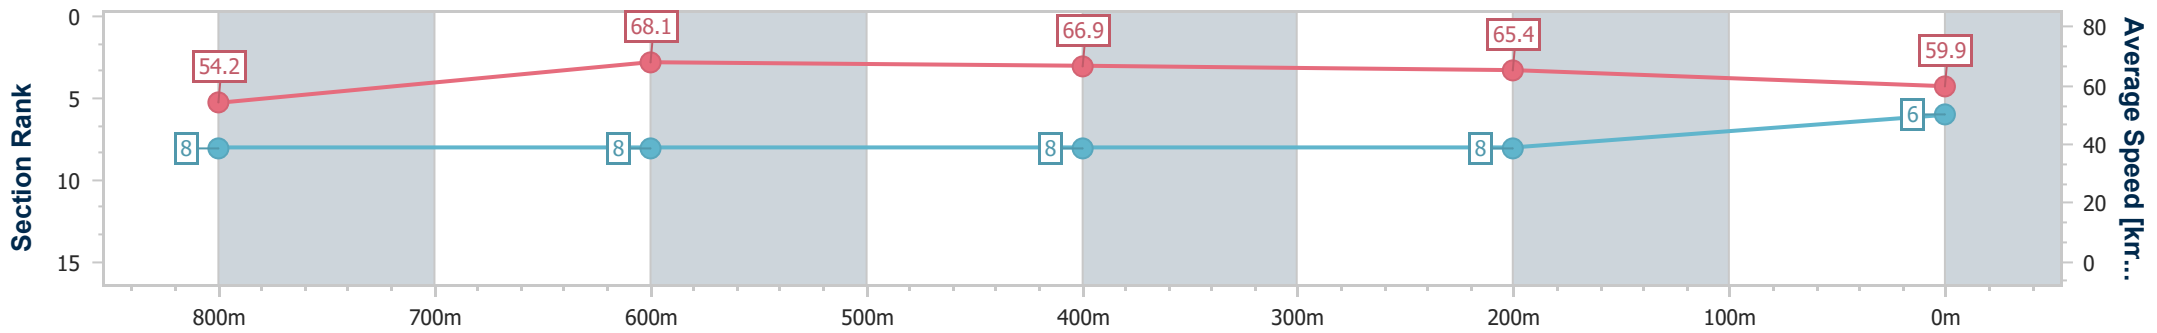

Horse/Jockey Name	Espinho
Final Rank	6
Fastest Section Time (Section)	0:10.64 (800m)
Top Speed [km/h] (Section)	70.2 (800m)
Race State	Finished

Eagle Farm QLD Professional
Race 6: LADBROKES DALRELLO STAKES - 1000m
04 May 2024 - 14:24
Track Rating: Soft 5, Weather: Overcast, Rail Position: +7m Entire

BRISBANE
RACING CLUB

Section	Overall	800m	600m	400m	200m
Section Times	0:57.88 [6] (0:13.46)	0:44.42 [8] (0:10.64)	0:33.78 [8] (0:10.78)	0:23.00 [8] (0:10.98)	0:12.02 [8] (0:12.02)
Average Speed [km/h]	54.2	68.1	66.9	65.4	59.9
Top Speed [km/h]	69.9	70.2	68.8	67.8	63.3
Avg. Dist. to Rail [m]	7.2	1.5	0.8	1.7	1.3
Avg. Stride Freq. [Hz]	2.3	2.3	2.3	2.3	2.2
Avg. Stride Length [m]	6.6	8.2	8.1	7.8	7.5

- [ ] Ranking at each section and finish
- -.-.-.- No data available at this section
- NA No data available