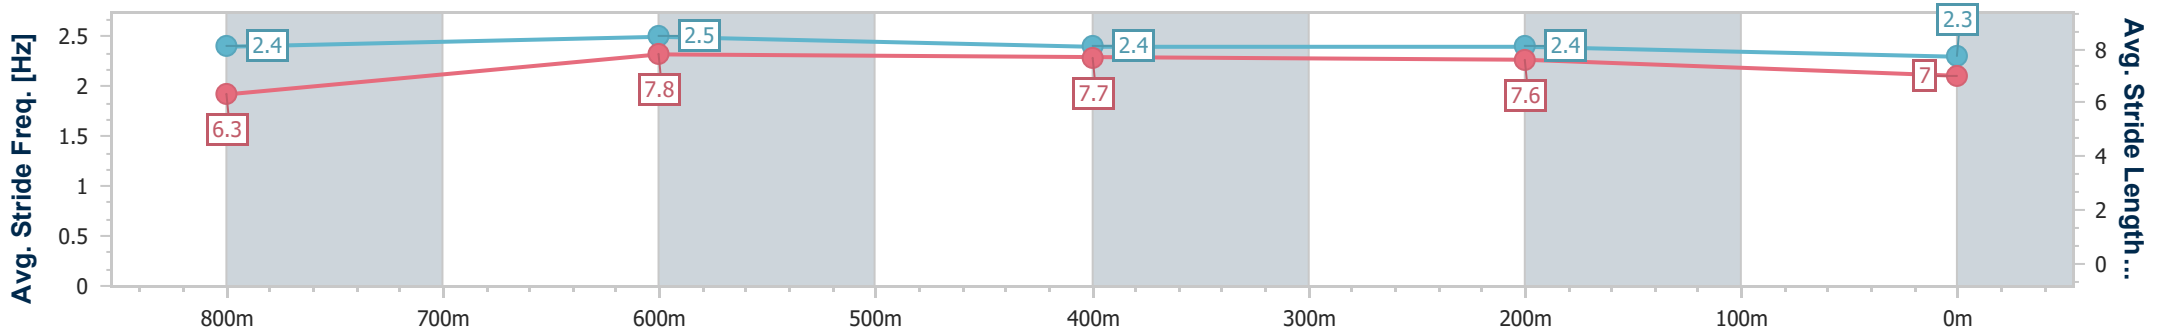

- [] Ranking at each section and finish
- .-.- No data available at this section
- NA No data available

Horse/Jockey Name	The Hamo
Final Rank	9
Fastest Section Time (Section)	0:10.66 (800m)
Top Speed [km/h] (Section)	69.6 (800m)
Race State	Finished

Eagle Farm QLD Professional
 Race 6: LADBROKES DALRELLO STAKES - 1000m
 04 May 2024 - 14:24
 Track Rating: Soft 5, Weather: Overcast, Rail Position: +7m Entire

BRISBANE
 RACING CLUB

Section	Overall	800m	600m	400m	200m
Section Times	0:58.20 [9] (0:13.51)	0:44.69 [10] (0:10.66)	0:34.03 [9] (0:10.70)	0:23.33 [7] (0:10.95)	0:12.38 [7] (0:12.38)
Average Speed [km/h]	54.0	68.6	67.8	66.0	58.0
Top Speed [km/h]	69.5	69.6	69.5	69.5	62.5
Avg. Dist. to Rail [m]	8.9	3.3	2.0	4.4	5.4
Avg. Stride Freq. [Hz]	2.4	2.5	2.4	2.4	2.3
Avg. Stride Length [m]	6.3	7.8	7.7	7.6	7.0