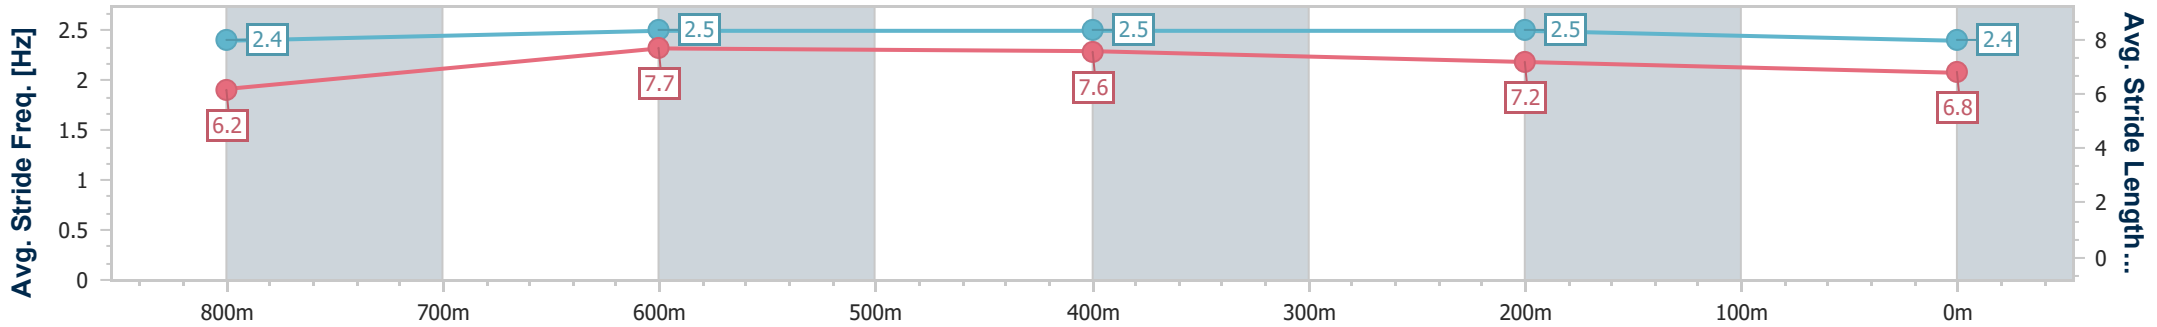

Horse/Jockey Name	Lead Me On
Final Rank	5
Fastest Section Time (Section)	0:10.56 (800m)
Top Speed [km/h] (Section)	69.9 (400m)
Race State	Finished

Eagle Farm QLD Professional
Race 6: LADBROKES DALRELLO STAKES - 1000m
04 May 2024 - 14:24
Track Rating: Soft 5, Weather: Overcast, Rail Position: +7m Entire

BRISBANE
RACING CLUB

Section	Overall	800m	600m	400m	200m
Section Times	0:57.59 [5] (0:13.34)	0:44.25 [7] (0:10.56)	0:33.69 [5] (0:10.59)	0:23.10 [6] (0:10.82)	0:12.28 [5] (0:12.28)
Average Speed [km/h]	54.6	69.0	68.0	66.4	58.8
Top Speed [km/h]	69.3	69.5	68.8	69.9	63.3
Avg. Dist. to Rail [m]	7.7	2.4	0.7	4.7	7.4
Avg. Stride Freq. [Hz]	2.4	2.5	2.5	2.5	2.4
Avg. Stride Length [m]	6.2	7.7	7.6	7.2	6.8

- [ ] Ranking at each section and finish
- -.-.- No data available at this section
- NA No data available