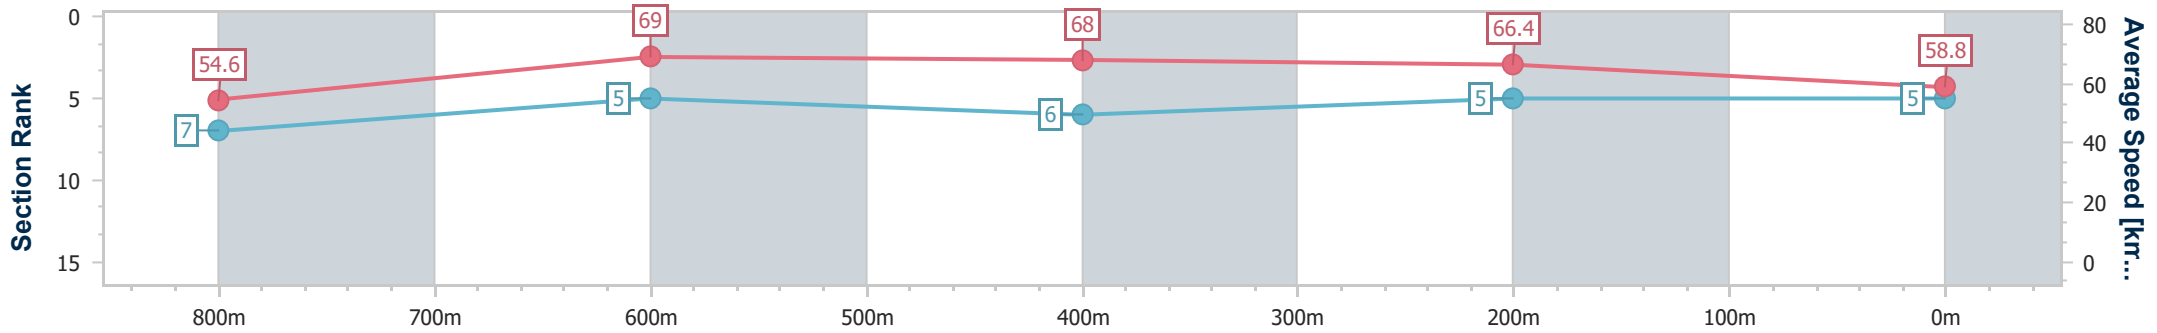

Horse/Jockey Name	Lead Me On
Final Rank	5
Fastest Section Time (Section)	0:10.56 (800m)
Top Speed [km/h] (Section)	69.9 (400m)
Race State	Finished

Eagle Farm QLD Professional
Race 6: LADBROKES DALRELLO STAKES - 1000m
04 May 2024 - 14:24
Track Rating: Soft 5, Weather: Overcast, Rail Position: +7m Entire

BRISBANE
RACING CLUB

Section	Overall	800m	600m	400m	200m
Section Times	0:57.59 [5] (0:13.34)	0:44.25 [7] (0:10.56)	0:33.69 [5] (0:10.59)	0:23.10 [6] (0:10.82)	0:12.28 [5] (0:12.28)
Average Speed [km/h]	54.6	69.0	68.0	66.4	58.8
Top Speed [km/h]	69.3	69.5	68.8	69.9	63.3
Avg. Dist. to Rail [m]	7.7	2.4	0.7	4.7	7.4
Avg. Stride Freq. [Hz]	2.4	2.5	2.5	2.5	2.4
Avg. Stride Length [m]	6.2	7.7	7.6	7.2	6.8

- [ ] Ranking at each section and finish
- -.-.- No data available at this section
- NA No data available