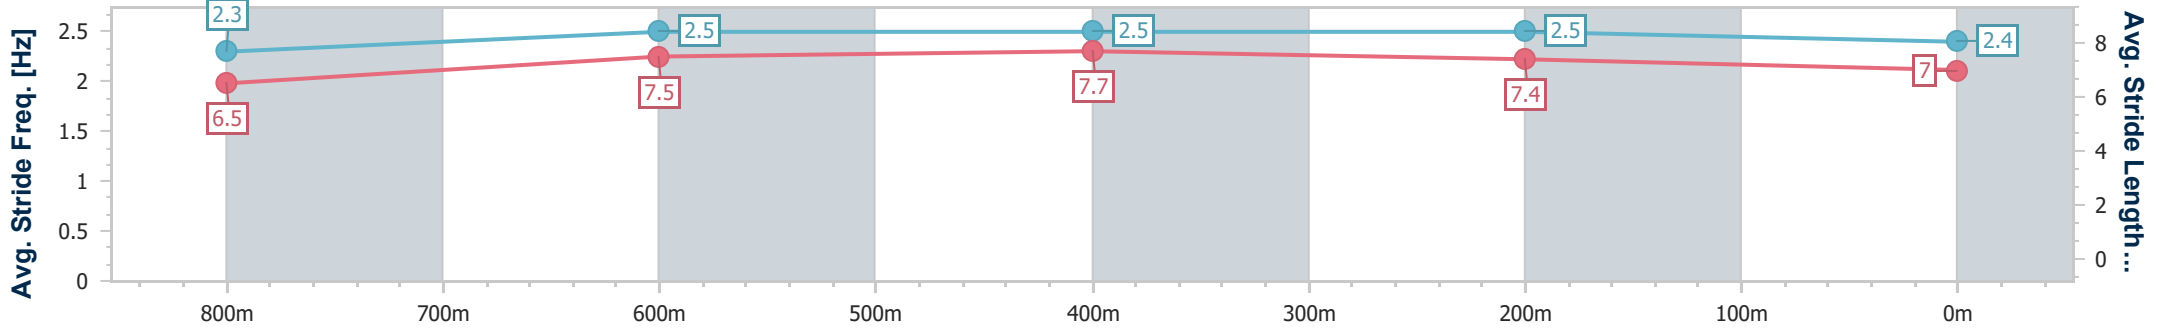

Horse/Jockey Name	Zouna
Final Rank	3
Fastest Section Time (Section)	0:10.44 (600m)
Top Speed [km/h] (Section)	70.2 (600m)
Race State	Finished

Eagle Farm QLD Professional
Race 6: LADBROKES DALRELLIO STAKES - 1000m
04 May 2024 - 14:24
Track Rating: Soft 5, Weather: Overcast, Rail Position: +7m Entire

BRISBANE
RACING CLUB

Section	Overall	800m	600m	400m	200m
Section Times	0:57.36 [3] (0:13.29)	0:44.07 [6] (0:10.67)	0:33.40 [6] (0:10.44)	0:22.96 [5] (0:10.86)	0:12.10 [4] (0:12.10)
Average Speed [km/h]	54.6	67.9	68.7	66.2	59.5
Top Speed [km/h]	70.0	70.1	70.2	68.0	62.9
Avg. Dist. to Rail [m]	4.6	1.4	1.9	2.3	1.0
Avg. Stride Freq. [Hz]	2.3	2.5	2.5	2.5	2.4
Avg. Stride Length [m]	6.5	7.5	7.7	7.4	7.0

- [ ] Ranking at each section and finish
- -.-.- No data available at this section
- NA No data available