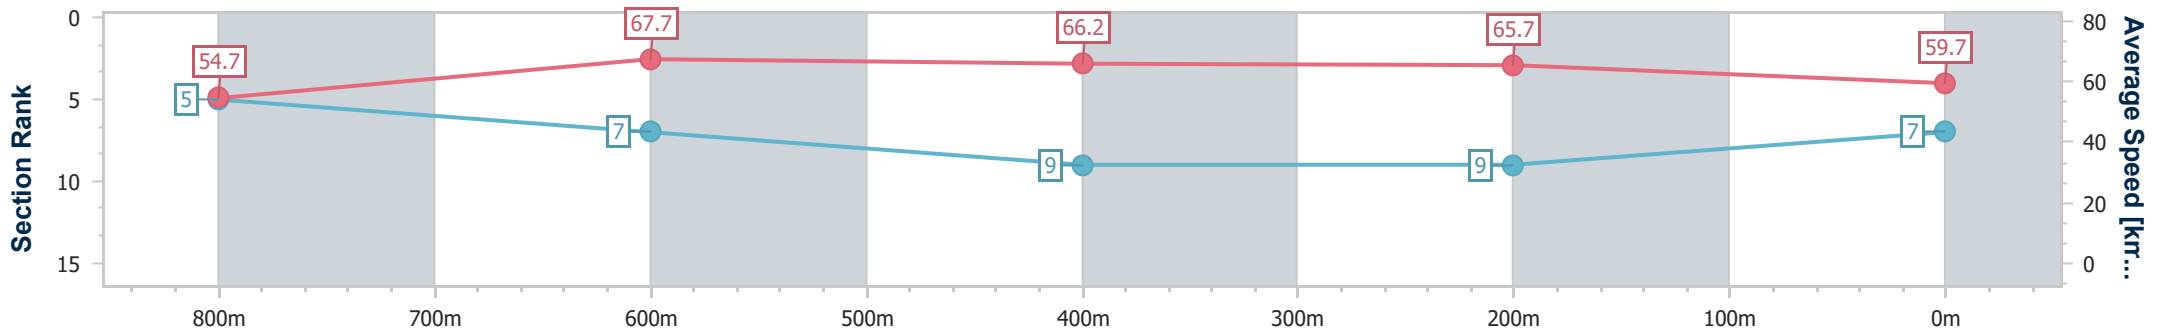

Horse/Jockey Name	Devine Force
Final Rank	7
Fastest Section Time (Section)	0:10.75 (800m)
Top Speed [km/h] (Section)	69.0 (800m)
Race State	Finished

Eagle Farm QLD Professional
Race 6: LADBROKES DALRELLO STAKES - 1000m
04 May 2024 - 14:24
Track Rating: Soft 5, Weather: Overcast, Rail Position: +7m Entire

BRISBANE RACING CLUB

Section	Overall	800m	600m	400m	200m
Section Times	0:58.00 [7] (0:13.24)	0:44.76 [5] (0:10.75)	0:34.01 [7] (0:10.97)	0:23.04 [9] (0:10.96)	0:12.08 [9] (0:12.08)
Average Speed [km/h]	54.7	67.7	66.2	65.7	59.7
Top Speed [km/h]	68.9	69.0	68.3	68.1	63.5
Avg. Dist. to Rail [m]	4.4	2.1	2.1	3.5	3.3
Avg. Stride Freq. [Hz]	2.4	2.5	2.4	2.5	2.4
Avg. Stride Length [m]	6.3	7.6	7.8	7.4	7.0

- [ ] Ranking at each section and finish
- -.-.- No data available at this section
- NA No data available