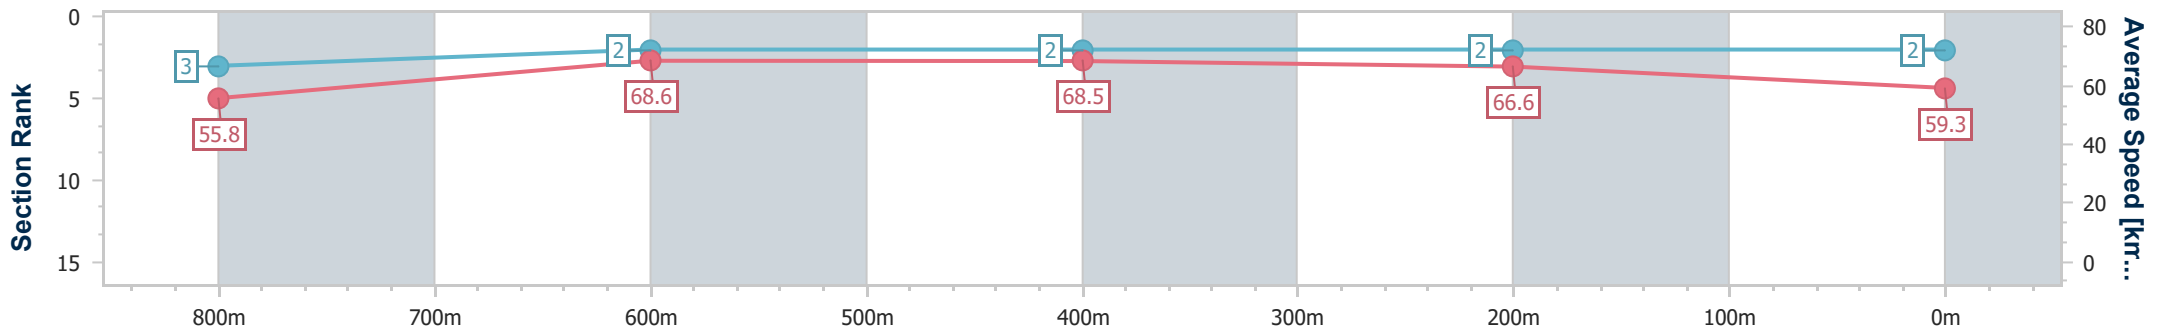

Horse/Jockey Name	Embassy
Final Rank	2
Fastest Section Time (Section)	0:10.52 (800m)
Top Speed [km/h] (Section)	70.3 (Overall)
Race State	Finished

Eagle Farm QLD Professional
Race 6: LADBROKES DALRELLO STAKES - 1000m
04 May 2024 - 14:24
Track Rating: Soft 5, Weather: Overcast, Rail Position: +7m Entire

BRISBANE
RACING CLUB

Section	Overall	800m	600m	400m	200m
Section Times	0:56.95 [2] (0:12.98)	0:43.97 [3] (0:10.52)	0:33.45 [2] (0:10.52)	0:22.93 [2] (0:10.80)	0:12.13 [2] (0:12.13)
Average Speed [km/h]	55.8	68.6	68.5	66.6	59.3
Top Speed [km/h]	70.3	70.1	69.4	68.7	64.2
Avg. Dist. to Rail [m]	4.0	0.6	0.5	2.1	4.4
Avg. Stride Freq. [Hz]	2.4	2.4	2.3	2.3	2.2
Avg. Stride Length [m]	6.5	8.1	8.1	7.9	7.4

- [ ] Ranking at each section and finish
- -.-.- No data available at this section
- NA No data available