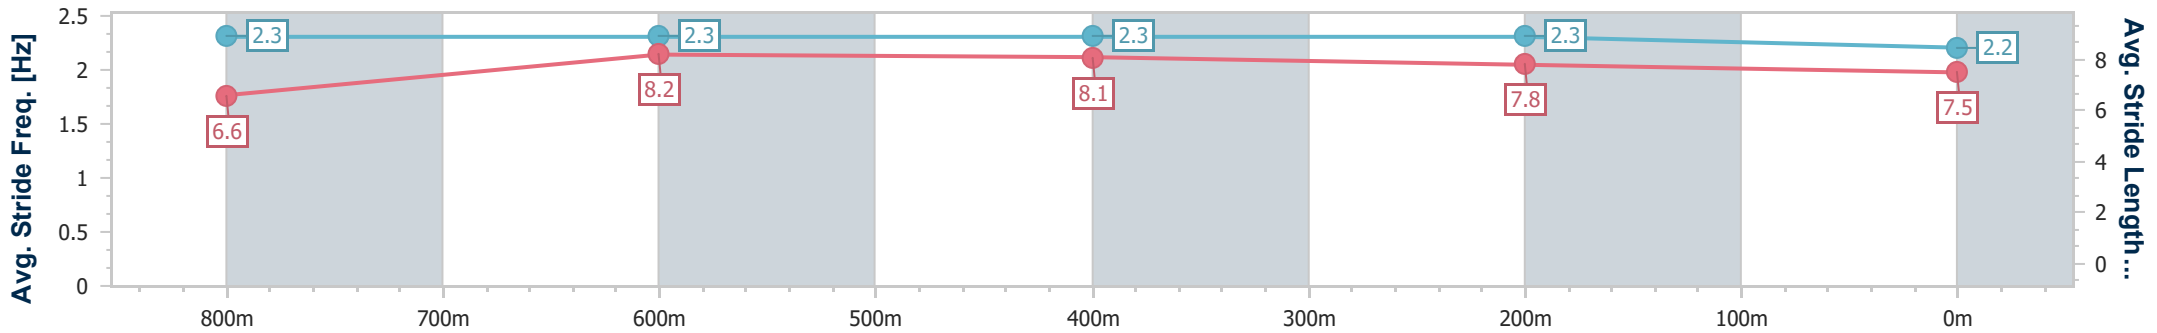

Horse/Jockey Name	Espinho
Final Rank	6
Fastest Section Time (Section)	0:10.64 (800m)
Top Speed [km/h] (Section)	70.2 (800m)
Race State	Finished

Eagle Farm QLD Professional
Race 6: LADBROKES DALRELLO STAKES - 1000m
04 May 2024 - 14:24
Track Rating: Soft 5, Weather: Overcast, Rail Position: +7m Entire

BRISBANE
RACING CLUB

Section	Overall	800m	600m	400m	200m
Section Times	0:57.88 [6] (0:13.46)	0:44.42 [8] (0:10.64)	0:33.78 [8] (0:10.78)	0:23.00 [8] (0:10.98)	0:12.02 [8] (0:12.02)
Average Speed [km/h]	54.2	68.1	66.9	65.4	59.9
Top Speed [km/h]	69.9	70.2	68.8	67.8	63.3
Avg. Dist. to Rail [m]	7.2	1.5	0.8	1.7	1.3
Avg. Stride Freq. [Hz]	2.3	2.3	2.3	2.3	2.2
Avg. Stride Length [m]	6.6	8.2	8.1	7.8	7.5

- [ ] Ranking at each section and finish
- -.-.-.- No data available at this section
- NA No data available