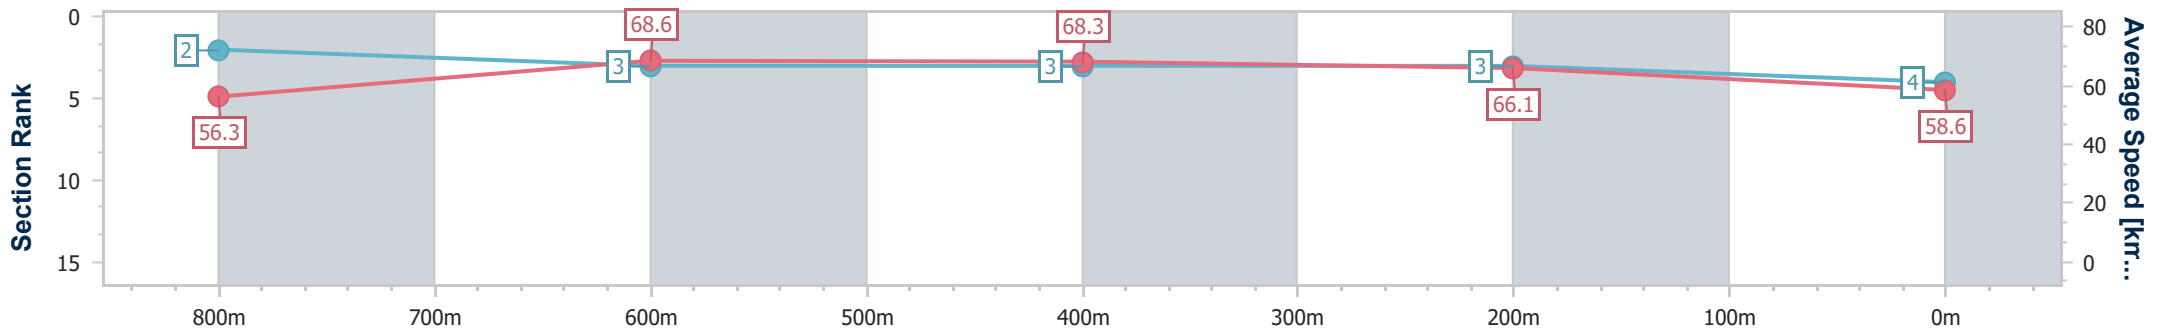

Horse/Jockey Name	Madrina
Final Rank	4
Fastest Section Time (Section)	0:10.54 (600m)
Top Speed [km/h] (Section)	70.9 (800m)
Race State	Finished

Eagle Farm QLD Professional
Race 6: LADBROKES DALRELLO STAKES - 1000m
04 May 2024 - 14:24
Track Rating: Soft 5, Weather: Overcast, Rail Position: +7m Entire

BRISBANE
RACING CLUB

Section	Overall	800m	600m	400m	200m
Section Times	0:57.44 [4] (0:12.96)	0:44.48 [2] (0:10.74)	0:33.74 [3] (0:10.54)	0:23.20 [3] (0:10.90)	0:12.30 [3] (0:12.30)
Average Speed [km/h]	56.3	68.6	68.3	66.1	58.6
Top Speed [km/h]	70.2	70.9	69.7	70.0	61.1
Avg. Dist. to Rail [m]	7.9	4.3	0.9	2.8	3.1
Avg. Stride Freq. [Hz]	2.5	2.5	2.5	2.5	2.3
Avg. Stride Length [m]	6.3	7.6	7.6	7.3	7.0

- [ ] Ranking at each section and finish
- -.-.- No data available at this section
- NA No data available