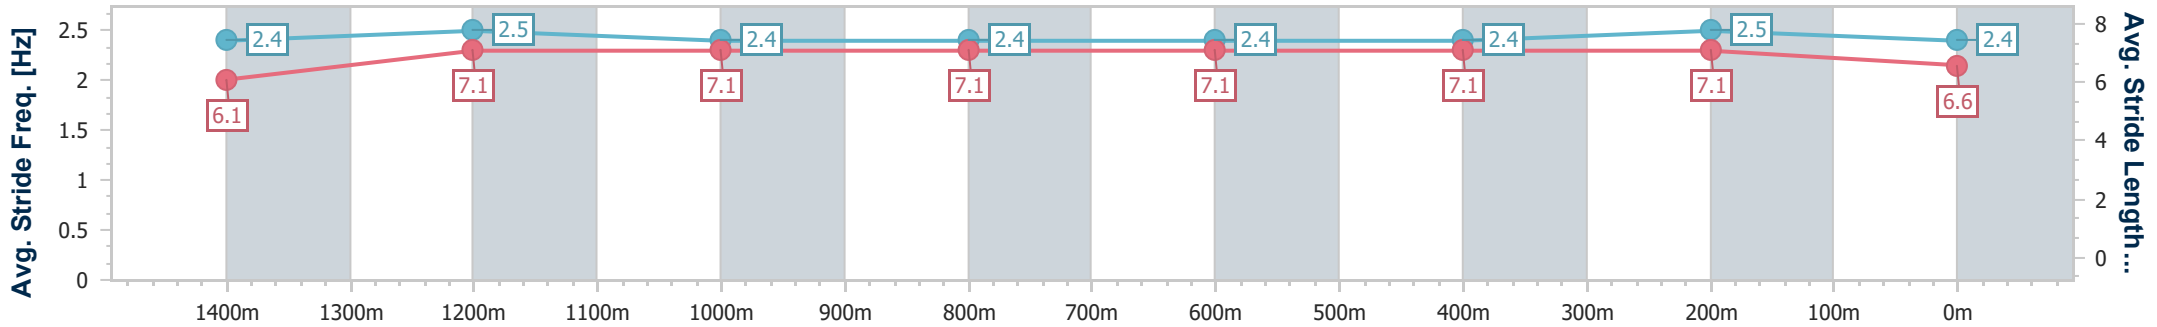

- [ ] Ranking at each section and finish
- .-.- No data available at this section
- NA No data available

Horse/Jockey Name	Mayfair Spirit
Final Rank	6
Fastest Section Time (Section)	0:11.36 (1400m)
Top Speed [km/h] (Section)	64.5 (400m)
Race State	Finished

### Eagle Farm QLD Professional

Race 2: XXXX BENCHMARK 78 Handicap - 1600m

04 May 2024 - 12:04

Track Rating: Good 4, Weather: Overcast, Rail Position: +7m Entire

BRISBANE RACING CLUB

Section	Overall	1400m	1200m	1000m	800m	600m	400m	200m
Section Times	1:36.33 [6] (0:13.88)	1:22.45 [2] (0:11.36)	1:11.09 [3] (0:11.70)	0:59.39 [3] (0:11.95)	0:47.44 [2] (0:12.00)	0:35.44 [2] (0:11.64)	0:23.80 [3] (0:11.37)	0:12.43 [3] (0:12.43)
Average Speed [km/h]	52.1	63.4	61.5	60.6	60.3	62.1	63.5	57.8
Top Speed [km/h]	63.2	64.4	62.4	61.4	61.3	63.3	64.5	61.0
Avg. Dist. to Rail [m]	5.7	1.9	1.5	1.3	1.4	0.8	1.8	1.6
Avg. Stride Freq. [Hz]	2.4	2.5	2.4	2.4	2.4	2.4	2.5	2.4
Avg. Stride Length [m]	6.1	7.1	7.1	7.1	7.1	7.1	7.1	6.6