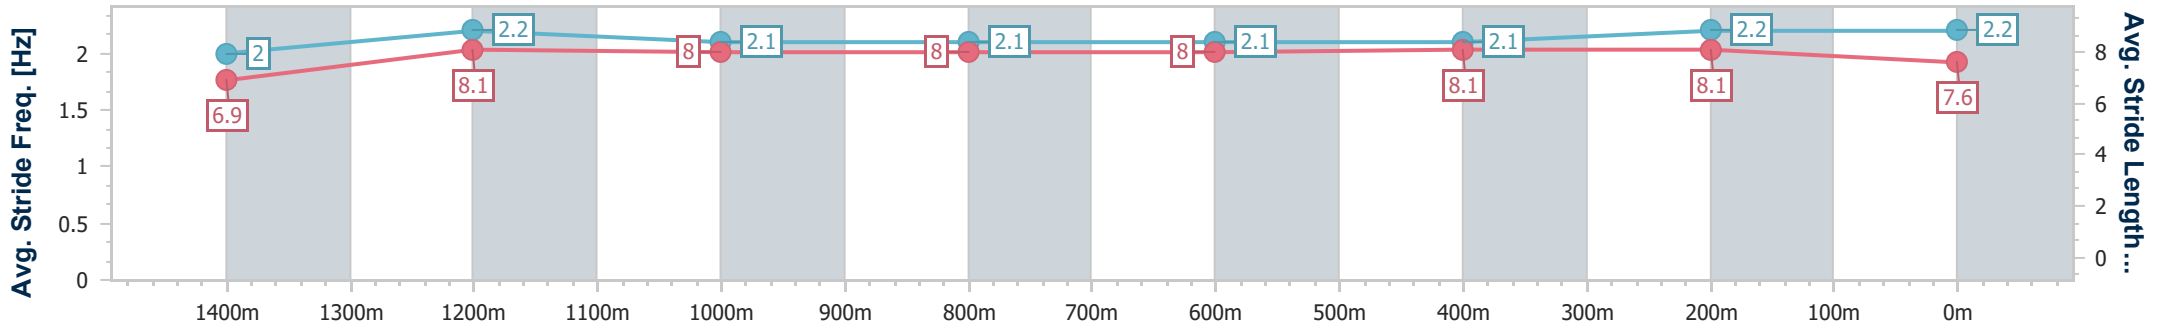

### Eagle Farm QLD Professional

Race 2: XXXX BENCHMARK 78 Handicap - 1600m

04 May 2024 - 12:04

Track Rating: Good 4, Weather: Overcast, Rail Position: +7m Entire

BRISBANE RACING CLUB

Section	Overall	1400m	1200m	1000m	800m	600m	400m	200m
Section Times	1:35.80 [1] (0:14.44)	1:21.36 [6] (0:11.20)	1:10.16 [6] (0:11.66)	0:58.50 [6] (0:11.92)	0:46.58 [6] (0:11.98)	0:34.60 [6] (0:11.63)	0:22.97 [7] (0:11.12)	0:11.85 [6] (0:11.85)
Average Speed [km/h]	50.0	64.3	61.7	60.9	60.4	62.8	64.7	60.7
Top Speed [km/h]	64.1	65.3	63.4	61.6	61.6	64.4	65.6	63.2
Avg. Dist. to Rail [m]	7.4	1.3	1.0	1.2	1.5	2.5	1.4	1.5
Avg. Stride Freq. [Hz]	2.0	2.2	2.1	2.1	2.1	2.1	2.2	2.2
Avg. Stride Length [m]	6.9	8.1	8.0	8.0	8.0	8.1	8.1	7.6