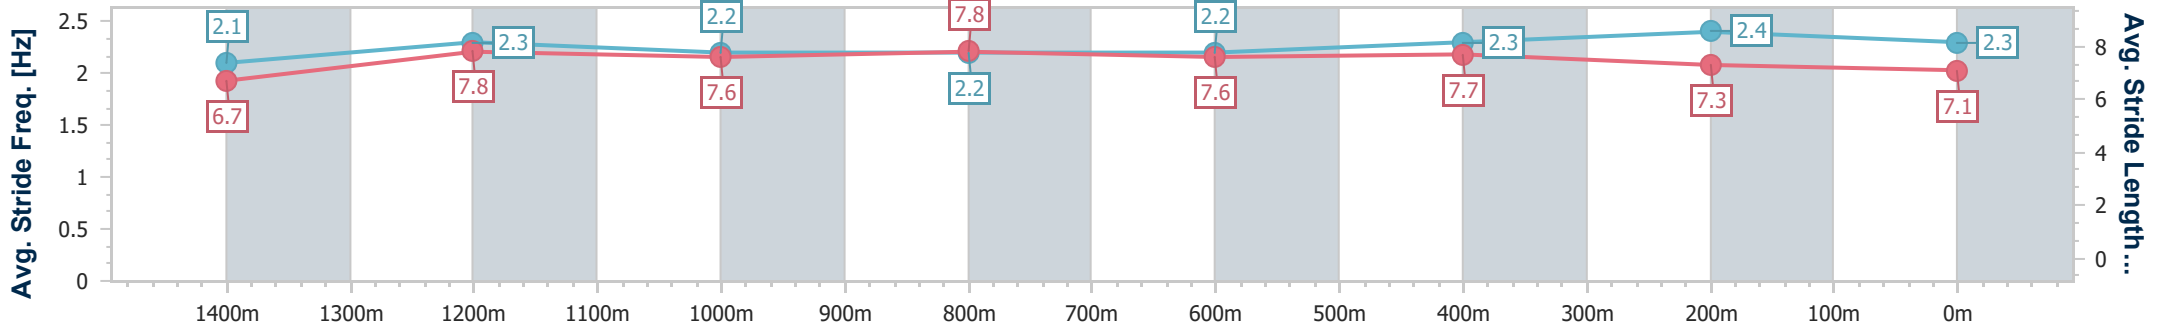

### Eagle Farm QLD Professional

Race 2: XXXX BENCHMARK 78 Handicap - 1600m

04 May 2024 - 12:04

Track Rating: Good 4, Weather: Overcast, Rail Position: +7m Entire

BRISBANE RACING CLUB

Section	Overall	1400m	1200m	1000m	800m	600m	400m	200m
Section Times	1:35.92 [2] (0:14.45)	1:21.47 [7] (0:11.20)	1:10.27 [7] (0:11.70)	0:58.57 [7] (0:11.73)	0:46.84 [5] (0:12.02)	0:34.82 [5] (0:11.57)	0:23.25 [5] (0:11.24)	0:12.01 [5] (0:12.01)
Average Speed [km/h]	50.1	64.4	61.7	62.0	60.9	63.8	64.1	59.9
Top Speed [km/h]	64.5	66.3	63.7	63.2	62.7	66.0	66.6	63.9
Avg. Dist. to Rail [m]	9.2	3.3	2.6	2.0	4.0	5.3	6.6	3.8
Avg. Stride Freq. [Hz]	2.1	2.3	2.2	2.2	2.2	2.3	2.4	2.3
Avg. Stride Length [m]	6.7	7.8	7.6	7.8	7.6	7.7	7.3	7.1