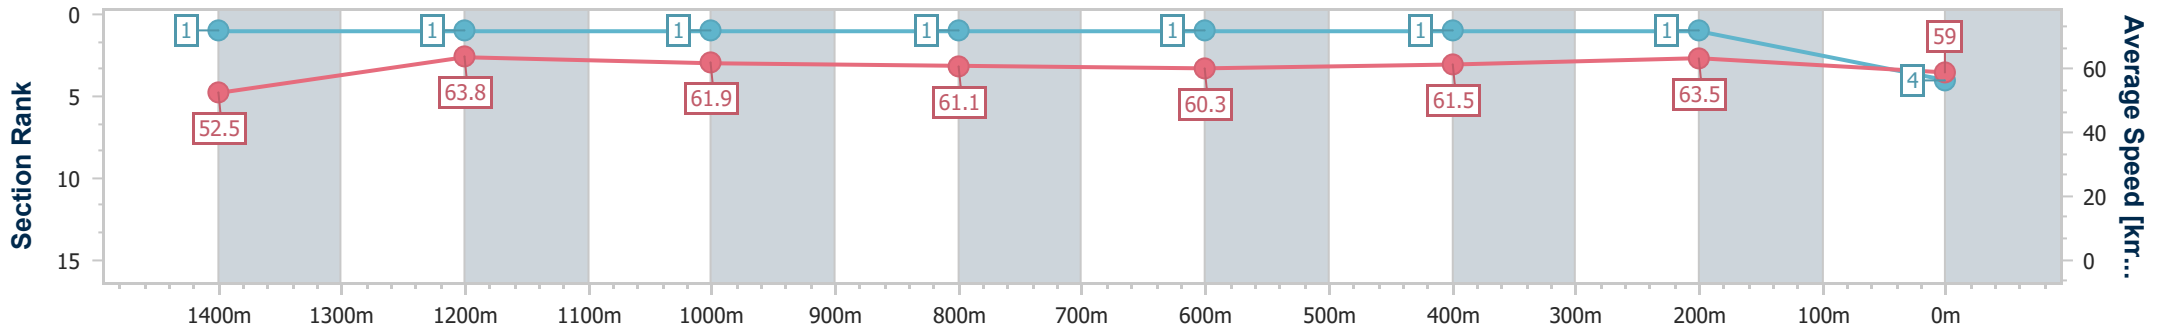

### Eagle Farm QLD Professional

Race 2: XXXX BENCHMARK 78 Handicap - 1600m

04 May 2024 - 12:04

Track Rating: Good 4, Weather: Overcast, Rail Position: +7m Entire

BRISBANE RACING CLUB

Section	Overall	1400m	1200m	1000m	800m	600m	400m	200m
Section Times	1:36.01 [4] (0:13.79)	1:22.22 [1] (0:11.28)	1:10.94 [1] (0:11.66)	0:59.28 [1] (0:11.92)	0:47.36 [1] (0:12.04)	0:35.32 [1] (0:11.75)	0:23.57 [1] (0:11.34)	0:12.23 [1] (0:12.23)
Average Speed [km/h]	52.5	63.8	61.9	61.1	60.3	61.5	63.5	59.0
Top Speed [km/h]	65.4	65.0	63.0	61.7	60.8	63.2	65.1	61.9
Avg. Dist. to Rail [m]	7.6	3.6	2.8	2.0	1.2	1.7	2.1	1.2
Avg. Stride Freq. [Hz]	2.2	2.2	2.2	2.2	2.1	2.2	2.3	2.2
Avg. Stride Length [m]	6.7	8.0	7.9	7.9	7.9	7.8	7.7	7.4

- [ ] Ranking at each section and finish
- .-.- No data available at this section
- NA No data available

Horse/Jockey Name	Starzam
Final Rank	5
Fastest Section Time (Section)	0:11.24 (1400m)
Top Speed [km/h] (Section)	66.5 (1400m)
Race State	Finished