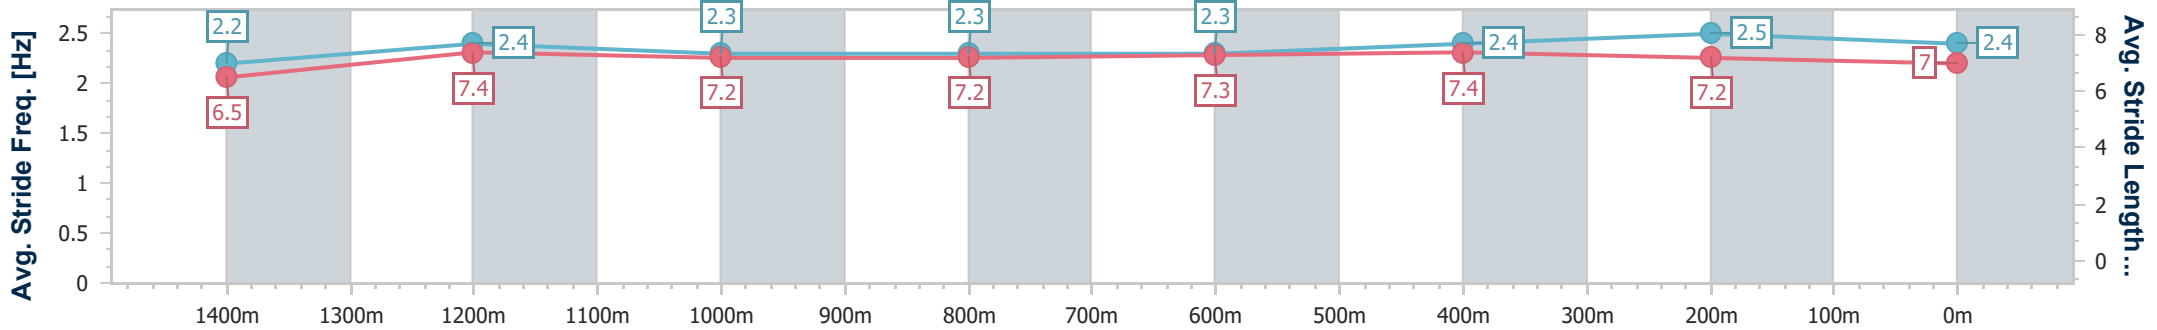

### Eagle Farm QLD Professional

Race 2: XXXX BENCHMARK 78 Handicap - 1600m

04 May 2024 - 12:04

Track Rating: Good 4, Weather: Overcast, Rail Position: +7m Entire

BRISBANE RACING CLUB

Section	Overall	1400m	1200m	1000m	800m	600m	400m	200m
Section Times	1:35.93 [3] (0:14.06)	1:21.87 [4] (0:11.35)	1:10.52 [4] (0:11.82)	0:58.70 [5] (0:12.08)	0:46.62 [7] (0:11.93)	0:34.69 [7] (0:11.53)	0:23.16 [6] (0:11.13)	0:12.03 [3] (0:12.03)
Average Speed [km/h]	51.4	63.5	61.1	60.3	61.1	63.2	64.8	59.8
Top Speed [km/h]	64.9	65.4	62.8	61.8	62.0	65.3	65.6	63.3
Avg. Dist. to Rail [m]	7.7	2.7	2.0	2.5	2.4	3.1	5.9	6.2
Avg. Stride Freq. [Hz]	2.2	2.4	2.3	2.3	2.3	2.4	2.5	2.4
Avg. Stride Length [m]	6.5	7.4	7.2	7.2	7.3	7.4	7.2	7.0