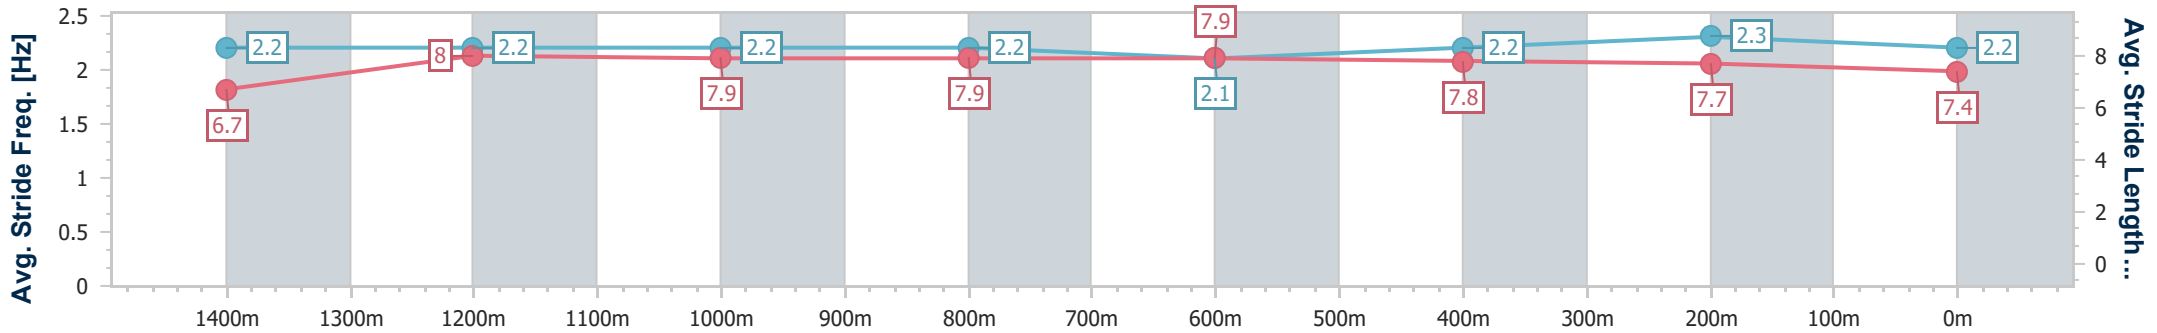

### Eagle Farm QLD Professional

Race 2: XXXX BENCHMARK 78 Handicap - 1600m

04 May 2024 - 12:04

Track Rating: Good 4, Weather: Overcast, Rail Position: +7m Entire

BRISBANE RACING CLUB

Section	Overall	1400m	1200m	1000m	800m	600m	400m	200m
Section Times	1:36.01 [4] (0:13.79)	1:22.22 [1] (0:11.28)	1:10.94 [1] (0:11.66)	0:59.28 [1] (0:11.92)	0:47.36 [1] (0:12.04)	0:35.32 [1] (0:11.75)	0:23.57 [1] (0:11.34)	0:12.23 [1] (0:12.23)
Average Speed [km/h]	52.5	63.8	61.9	61.1	60.3	61.5	63.5	59.0
Top Speed [km/h]	65.4	65.0	63.0	61.7	60.8	63.2	65.1	61.9
Avg. Dist. to Rail [m]	7.6	3.6	2.8	2.0	1.2	1.7	2.1	1.2
Avg. Stride Freq. [Hz]	2.2	2.2	2.2	2.2	2.1	2.2	2.3	2.2
Avg. Stride Length [m]	6.7	8.0	7.9	7.9	7.9	7.8	7.7	7.4

- [ ] Ranking at each section and finish
- .-.- No data available at this section
- NA No data available

Horse/Jockey Name	Starzam
Final Rank	5
Fastest Section Time (Section)	0:11.24 (1400m)
Top Speed [km/h] (Section)	66.5 (1400m)
Race State	Finished