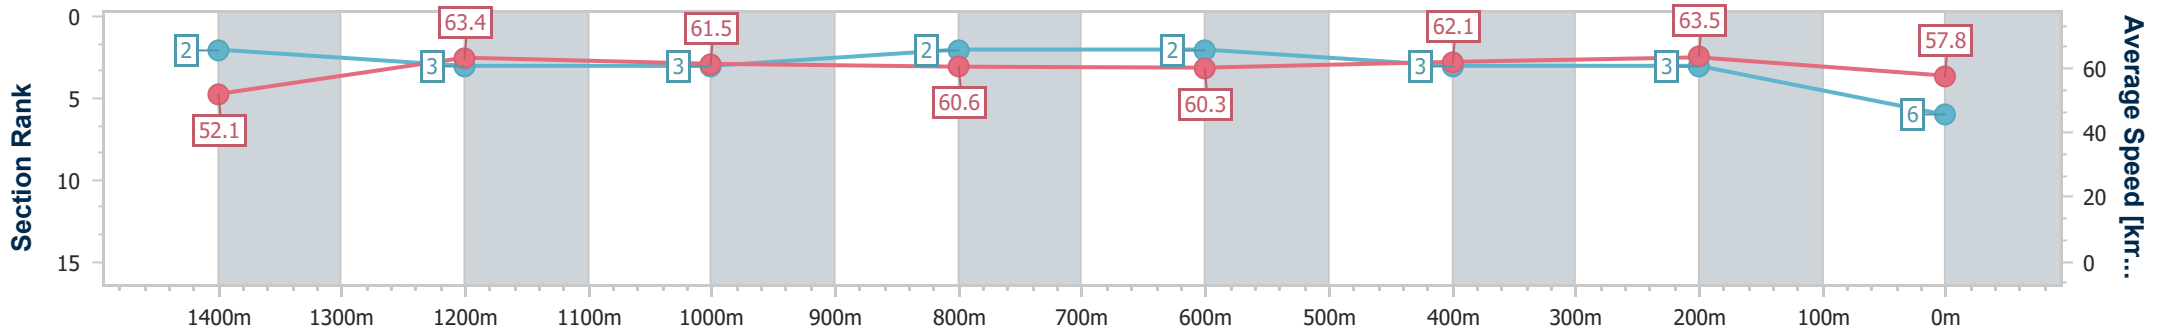

- [ ] Ranking at each section and finish
- .-.- No data available at this section
- NA No data available

Horse/Jockey Name	Mayfair Spirit
Final Rank	6
Fastest Section Time (Section)	0:11.36 (1400m)
Top Speed [km/h] (Section)	64.5 (400m)
Race State	Finished

### Eagle Farm QLD Professional

Race 2: XXXX BENCHMARK 78 Handicap - 1600m

04 May 2024 - 12:04

Track Rating: Good 4, Weather: Overcast, Rail Position: +7m Entire

BRISBANE RACING CLUB

Section	Overall	1400m	1200m	1000m	800m	600m	400m	200m
Section Times	1:36.33 [6] (0:13.88)	1:22.45 [2] (0:11.36)	1:11.09 [3] (0:11.70)	0:59.39 [3] (0:11.95)	0:47.44 [2] (0:12.00)	0:35.44 [2] (0:11.64)	0:23.80 [3] (0:11.37)	0:12.43 [3] (0:12.43)
Average Speed [km/h]	52.1	63.4	61.5	60.6	60.3	62.1	63.5	57.8
Top Speed [km/h]	63.2	64.4	62.4	61.4	61.3	63.3	64.5	61.0
Avg. Dist. to Rail [m]	5.7	1.9	1.5	1.3	1.4	0.8	1.8	1.6
Avg. Stride Freq. [Hz]	2.4	2.5	2.4	2.4	2.4	2.4	2.5	2.4
Avg. Stride Length [m]	6.1	7.1	7.1	7.1	7.1	7.1	7.1	6.6