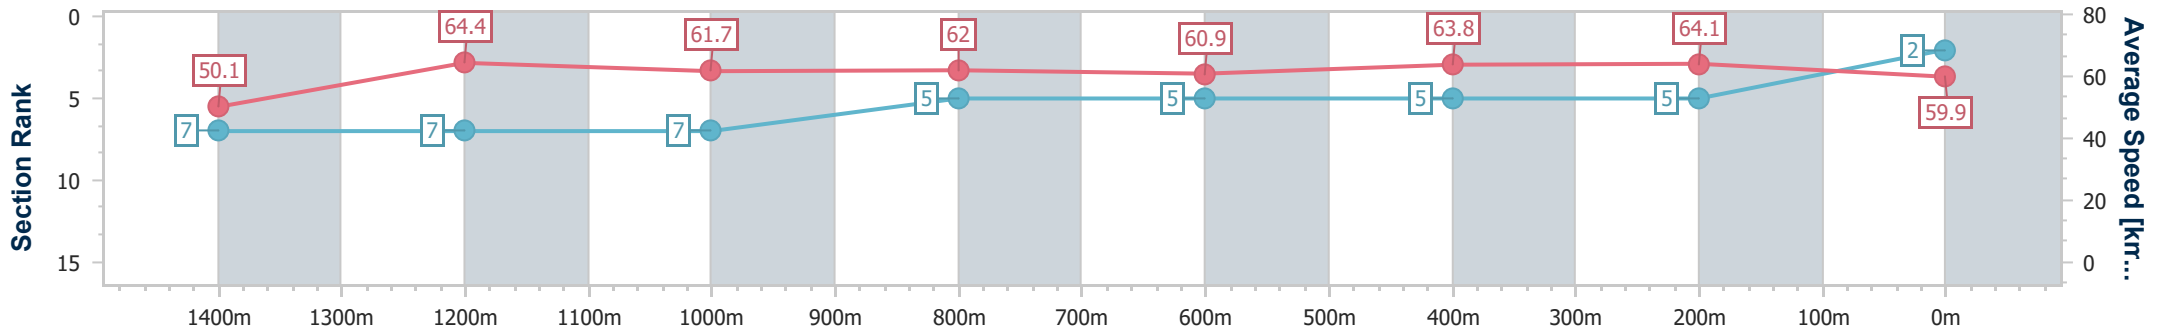

### Eagle Farm QLD Professional

Race 2: XXXX BENCHMARK 78 Handicap - 1600m

04 May 2024 - 12:04

Track Rating: Good 4, Weather: Overcast, Rail Position: +7m Entire

BRISBANE RACING CLUB

Section	Overall	1400m	1200m	1000m	800m	600m	400m	200m
Section Times	1:35.92 [2] (0:14.45)	1:21.47 [7] (0:11.20)	1:10.27 [7] (0:11.70)	0:58.57 [7] (0:11.73)	0:46.84 [5] (0:12.02)	0:34.82 [5] (0:11.57)	0:23.25 [5] (0:11.24)	0:12.01 [5] (0:12.01)
Average Speed [km/h]	50.1	64.4	61.7	62.0	60.9	63.8	64.1	59.9
Top Speed [km/h]	64.5	66.3	63.7	63.2	62.7	66.0	66.6	63.9
Avg. Dist. to Rail [m]	9.2	3.3	2.6	2.0	4.0	5.3	6.6	3.8
Avg. Stride Freq. [Hz]	2.1	2.3	2.2	2.2	2.2	2.3	2.4	2.3
Avg. Stride Length [m]	6.7	7.8	7.6	7.8	7.6	7.7	7.3	7.1