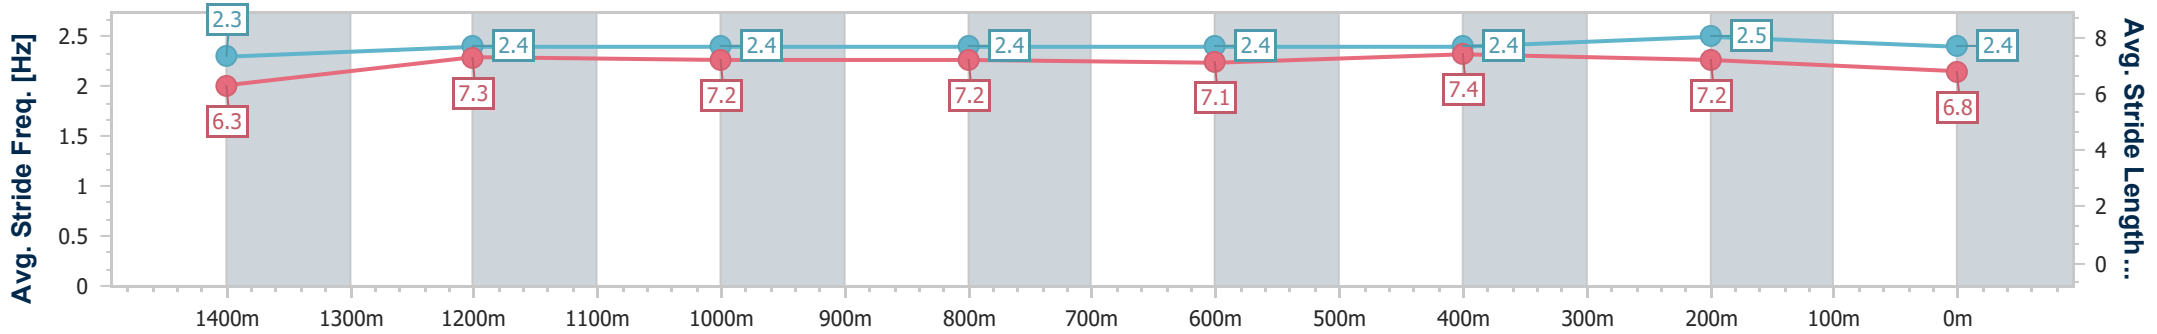

- [ ] Ranking at each section and finish
- .-.- No data available at this section
- NA No data available

Horse/Jockey Name	Starzam
Final Rank	5
Fastest Section Time (Section)	0:11.24 (1400m)
Top Speed [km/h] (Section)	66.5 (1400m)
Race State	Finished

### Eagle Farm QLD Professional

Race 2: XXXX BENCHMARK 78 Handicap - 1600m

04 May 2024 - 12:04

Track Rating: Good 4, Weather: Overcast, Rail Position: +7m Entire

BRISBANE RACING CLUB

Section	Overall	1400m	1200m	1000m	800m	600m	400m	200m
Section Times	1:36.21 [5] (0:13.98)	1:22.23 [3] (0:11.24)	1:10.99 [2] (0:11.76)	0:59.23 [4] (0:11.96)	0:47.27 [4] (0:12.12)	0:35.15 [4] (0:11.57)	0:23.58 [4] (0:11.41)	0:12.17 [7] (0:12.17)
Average Speed [km/h]	51.7	64.2	61.4	60.7	60.5	63.3	63.0	59.1
Top Speed [km/h]	66.3	66.5	62.9	61.8	61.7	64.5	64.6	61.7
Avg. Dist. to Rail [m]	8.2	3.7	2.7	2.1	3.9	3.5	4.9	2.4
Avg. Stride Freq. [Hz]	2.3	2.4	2.4	2.4	2.4	2.4	2.5	2.4
Avg. Stride Length [m]	6.3	7.3	7.2	7.2	7.1	7.4	7.2	6.8

- [ ] Ranking at each section and finish
- .-.- No data available at this section
- NA No data available

Horse/Jockey Name	Mayfair Spirit
Final Rank	6
Fastest Section Time (Section)	0:11.36 (1400m)
Top Speed [km/h] (Section)	64.5 (400m)
Race State	Finished