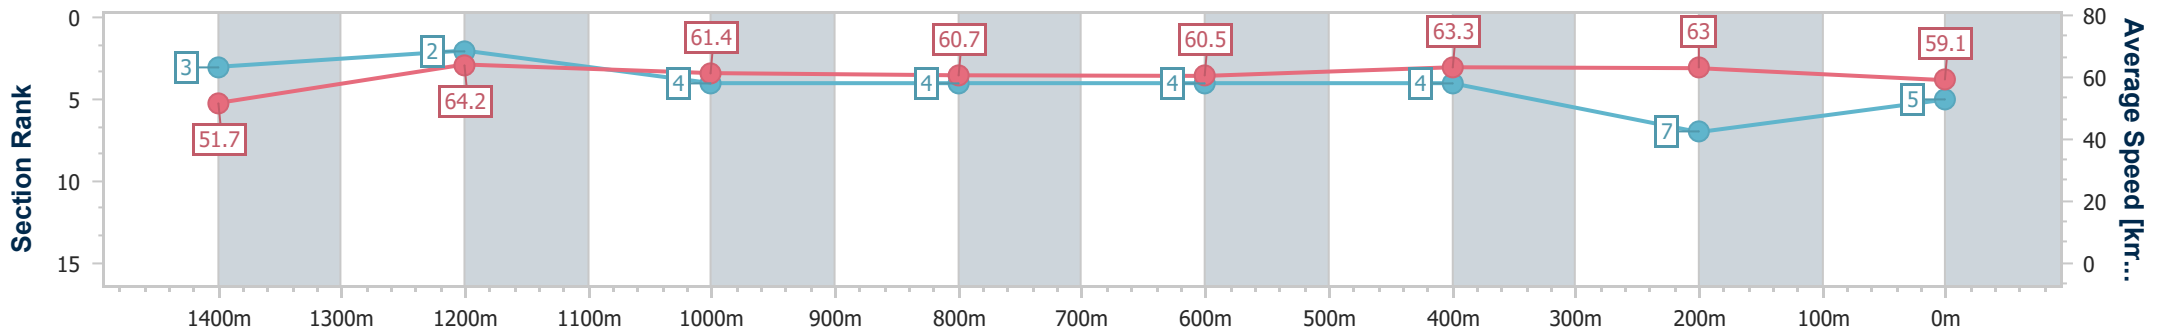

### Eagle Farm QLD Professional

Race 2: XXXX BENCHMARK 78 Handicap - 1600m

04 May 2024 - 12:04

Track Rating: Good 4, Weather: Overcast, Rail Position: +7m Entire

BRISBANE RACING CLUB

Section	Overall	1400m	1200m	1000m	800m	600m	400m	200m
Section Times	1:36.21 [5] (0:13.98)	1:22.23 [3] (0:11.24)	1:10.99 [2] (0:11.76)	0:59.23 [4] (0:11.96)	0:47.27 [4] (0:12.12)	0:35.15 [4] (0:11.57)	0:23.58 [4] (0:11.41)	0:12.17 [7] (0:12.17)
Average Speed [km/h]	51.7	64.2	61.4	60.7	60.5	63.3	63.0	59.1
Top Speed [km/h]	66.3	66.5	62.9	61.8	61.7	64.5	64.6	61.7
Avg. Dist. to Rail [m]	8.2	3.7	2.7	2.1	3.9	3.5	4.9	2.4
Avg. Stride Freq. [Hz]	2.3	2.4	2.4	2.4	2.4	2.4	2.5	2.4
Avg. Stride Length [m]	6.3	7.3	7.2	7.2	7.1	7.4	7.2	6.8

- [ ] Ranking at each section and finish
- .-.- No data available at this section
- NA No data available

Horse/Jockey Name	Mayfair Spirit
Final Rank	6
Fastest Section Time (Section)	0:11.36 (1400m)
Top Speed [km/h] (Section)	64.5 (400m)
Race State	Finished