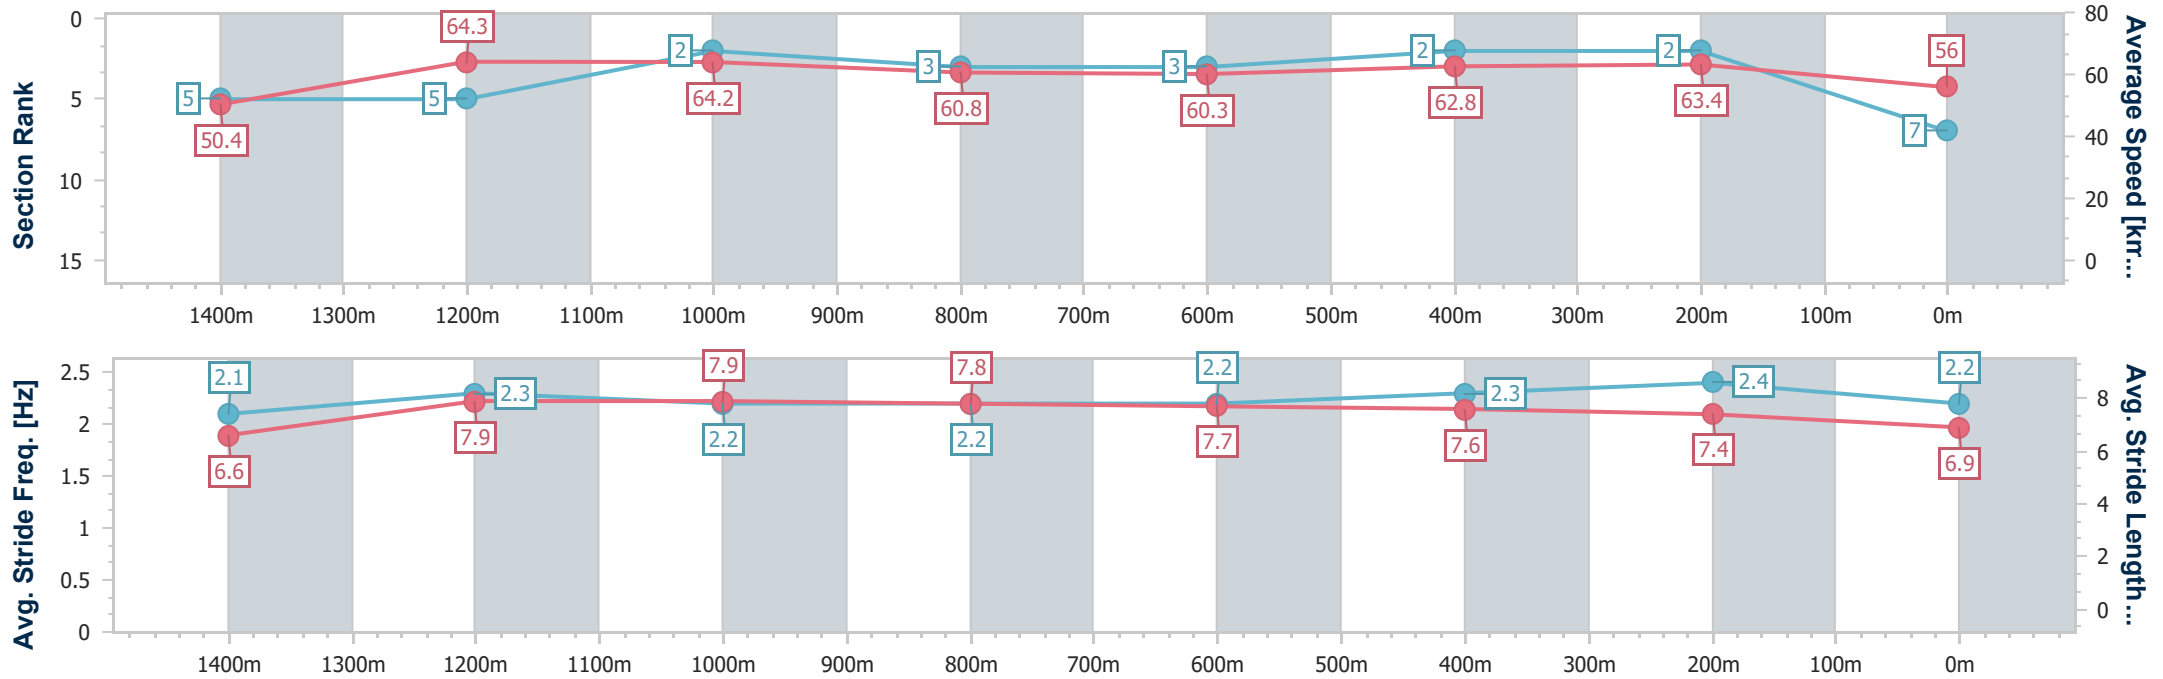

### Eagle Farm QLD Professional

Race 2: XXXX BENCHMARK 78 Handicap - 1600m

04 May 2024 - 12:04

Track Rating: Good 4, Weather: Overcast, Rail Position: +7m Entire

BRISBANE RACING CLUB

Section	Overall	1400m	1200m	1000m	800m	600m	400m	200m
Section Times	1:36.71 [7] (0:14.35)	1:22.36 [5] (0:11.23)	1:11.13 [5] (0:11.28)	0:59.85 [2] (0:12.06)	0:47.79 [3] (0:12.02)	0:35.77 [3] (0:11.55)	0:24.22 [2] (0:11.39)	0:12.83 [2] (0:12.83)
Average Speed [km/h]	50.4	64.3	64.2	60.8	60.3	62.8	63.4	56.0
Top Speed [km/h]	63.9	65.7	65.3	62.2	60.7	65.1	65.3	60.8
Avg. Dist. to Rail [m]	10.0	4.0	4.1	3.9	1.8	1.6	3.8	3.2
Avg. Stride Freq. [Hz]	2.1	2.3	2.2	2.2	2.2	2.3	2.4	2.2
Avg. Stride Length [m]	6.6	7.9	7.9	7.8	7.7	7.6	7.4	6.9

- [ ] Ranking at each section and finish
- .-.- No data available at this section
- NA No data available