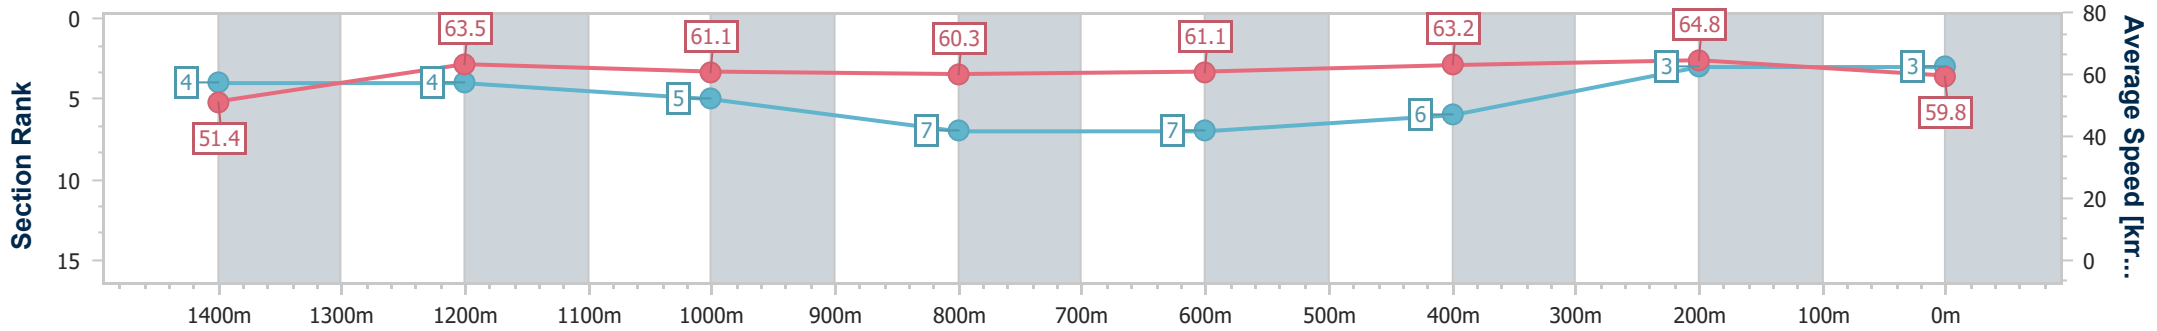

### Eagle Farm QLD Professional

Race 2: XXXX BENCHMARK 78 Handicap - 1600m

04 May 2024 - 12:04

Track Rating: Good 4, Weather: Overcast, Rail Position: +7m Entire

BRISBANE RACING CLUB

Section	Overall	1400m	1200m	1000m	800m	600m	400m	200m
Section Times	1:35.93 [3] (0:14.06)	1:21.87 [4] (0:11.35)	1:10.52 [4] (0:11.82)	0:58.70 [5] (0:12.08)	0:46.62 [7] (0:11.93)	0:34.69 [7] (0:11.53)	0:23.16 [6] (0:11.13)	0:12.03 [3] (0:12.03)
Average Speed [km/h]	51.4	63.5	61.1	60.3	61.1	63.2	64.8	59.8
Top Speed [km/h]	64.9	65.4	62.8	61.8	62.0	65.3	65.6	63.3
Avg. Dist. to Rail [m]	7.7	2.7	2.0	2.5	2.4	3.1	5.9	6.2
Avg. Stride Freq. [Hz]	2.2	2.4	2.3	2.3	2.3	2.4	2.5	2.4
Avg. Stride Length [m]	6.5	7.4	7.2	7.2	7.3	7.4	7.2	7.0