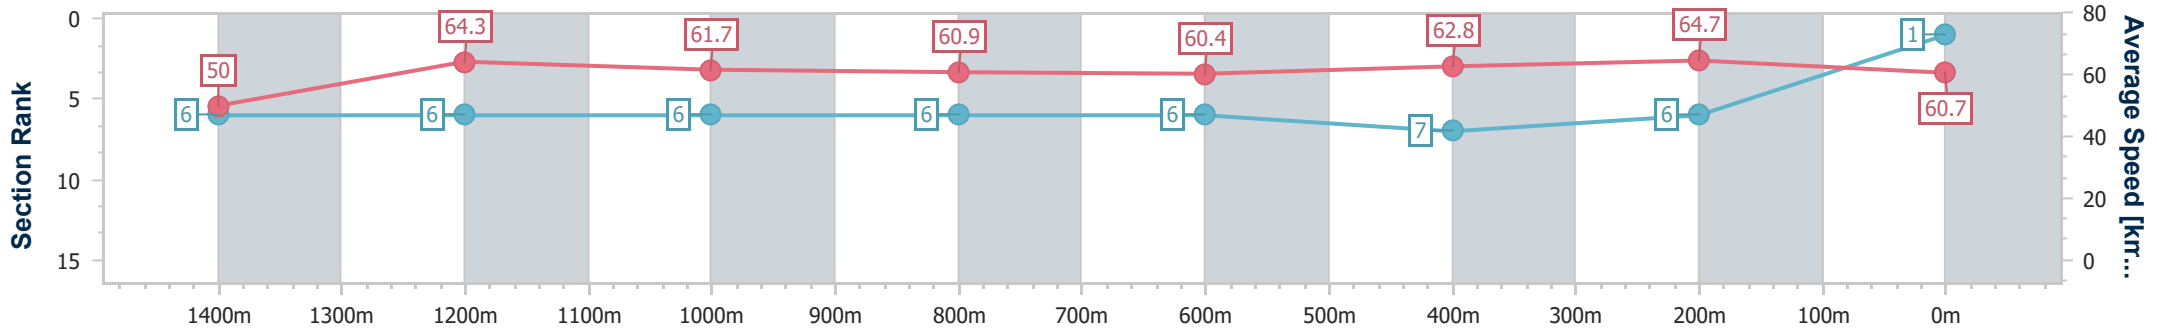

### Eagle Farm QLD Professional

Race 2: XXXX BENCHMARK 78 Handicap - 1600m

04 May 2024 - 12:04

Track Rating: Good 4, Weather: Overcast, Rail Position: +7m Entire

BRISBANE RACING CLUB

Section	Overall	1400m	1200m	1000m	800m	600m	400m	200m
Section Times	1:35.80 [1] (0:14.44)	1:21.36 [6] (0:11.20)	1:10.16 [6] (0:11.66)	0:58.50 [6] (0:11.92)	0:46.58 [6] (0:11.98)	0:34.60 [6] (0:11.63)	0:22.97 [7] (0:11.12)	0:11.85 [6] (0:11.85)
Average Speed [km/h]	50.0	64.3	61.7	60.9	60.4	62.8	64.7	60.7
Top Speed [km/h]	64.1	65.3	63.4	61.6	61.6	64.4	65.6	63.2
Avg. Dist. to Rail [m]	7.4	1.3	1.0	1.2	1.5	2.5	1.4	1.5
Avg. Stride Freq. [Hz]	2.0	2.2	2.1	2.1	2.1	2.1	2.2	2.2
Avg. Stride Length [m]	6.9	8.1	8.0	8.0	8.0	8.1	8.1	7.6