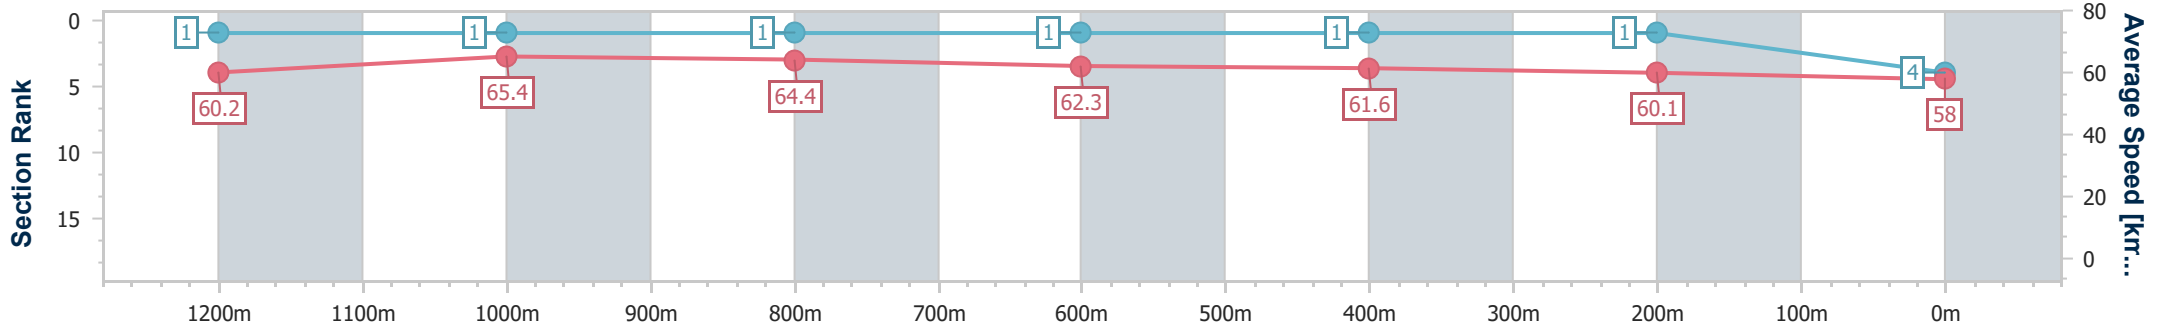

Horse/Jockey Name	Invahir
Final Rank	4
Fastest Section Time (Section)	0:09.00 (Overall)
Top Speed [km/h] (Section)	66.4 (1200m)
Race State	Finished

Ipswich QLD Professional
Race 8: FAMILY DAY RACES THIS MONDAY BENCHMARK 68
Handicap - 1350m
01 May 2024 - 16:43

Track Rating: Soft 5, Weather: Fine, Rail Position: +9.5m Entire

Section	Overall	1200m	1000m	800m	600m	400m	200m
Section Times	1:20.21 [4] (0:09.00)	1:11.21 [1] (0:11.12)	1:00.09 [1] (0:11.40)	0:48.69 [1] (0:11.90)	0:36.79 [1] (0:12.05)	0:24.74 [1] (0:12.33)	0:12.41 [1] (0:12.41)
Average Speed [km/h]	60.2	65.4	64.4	62.3	61.6	60.1	58.0
Top Speed [km/h]	62.8	66.4	65.5	63.3	62.9	61.1	59.7
Avg. Dist. to Rail [m]	9.1	8.4	8.2	7.7	7.9	7.6	8.1
Avg. Stride Freq. [Hz]	2.5	2.6	2.5	2.5	2.5	2.5	2.4
Avg. Stride Length [m]	6.4	7.1	7.1	7.1	6.9	6.8	6.7

- [ ] Ranking at each section and finish
- -.-.- No data available at this section
- NA No data available