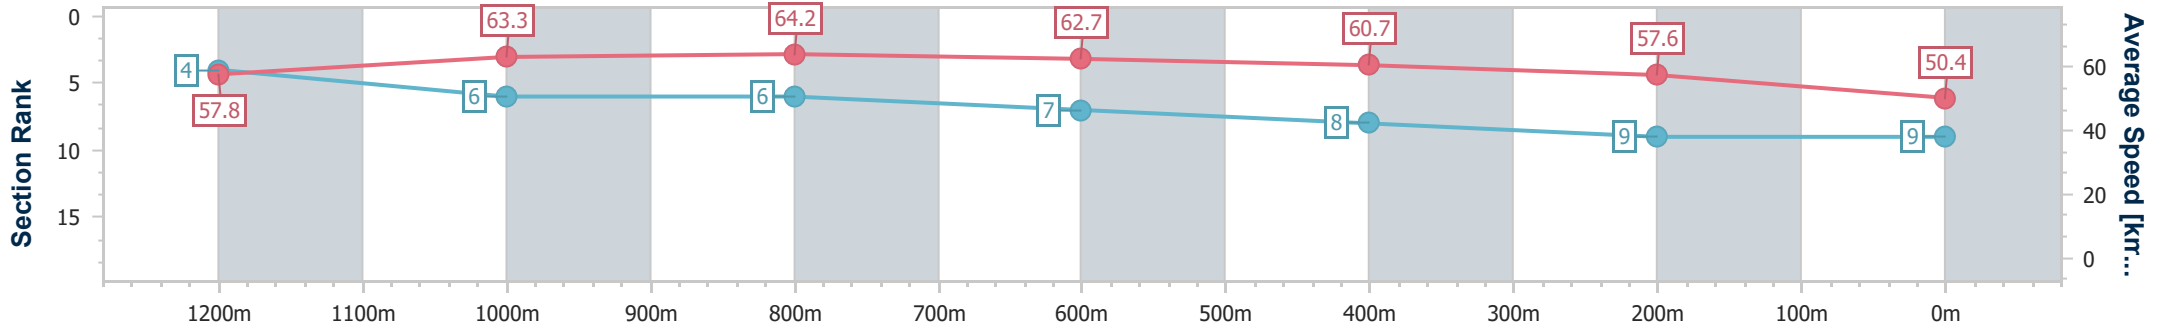

Horse/Jockey Name	Damiani
Final Rank	9
Fastest Section Time (Section)	0:09.35 (Overall)
Top Speed [km/h] (Section)	65.4 (1000m)
Race State	Finished

Ipswich QLD Professional
Race 8: FAMILY DAY RACES THIS MONDAY BENCHMARK 68
Handicap - 1350m
01 May 2024 - 16:43

Track Rating: Soft 5, Weather: Fine, Rail Position: +9.5m Entire

Section	Overall	1200m	1000m	800m	600m	400m	200m
Section Times	1:23.83 [9] (0:09.35)	1:14.48 [4] (0:11.54)	1:02.94 [6] (0:11.48)	0:51.46 [6] (0:11.91)	0:39.55 [7] (0:12.36)	0:27.19 [8] (0:12.93)	0:14.26 [9] (0:14.26)
Average Speed [km/h]	57.8	63.3	64.2	62.7	60.7	57.6	50.4
Top Speed [km/h]	62.2	64.3	65.4	63.3	62.6	58.9	55.8
Avg. Dist. to Rail [m]	16.0	10.8	10.3	9.7	9.6	9.8	10.3
Avg. Stride Freq. [Hz]	2.3	2.4	2.4	2.4	2.4	2.3	2.1
Avg. Stride Length [m]	6.5	7.3	7.4	7.3	7.0	6.9	6.6

- [ ] Ranking at each section and finish
- -.-.- No data available at this section
- NA No data available