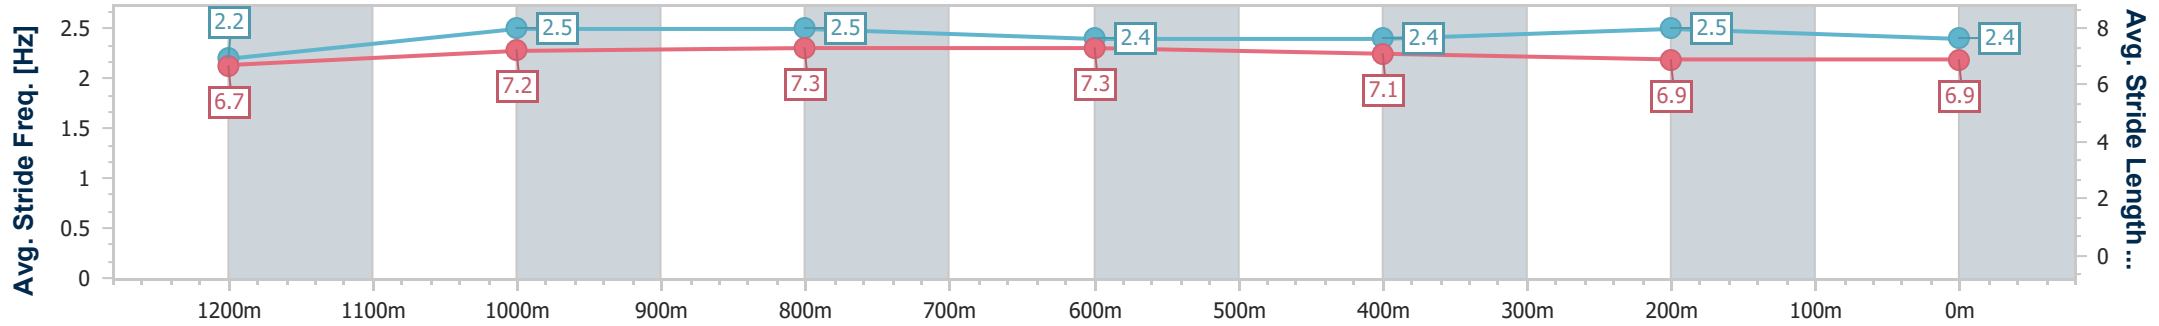

Horse/Jockey Name	Disney Castle
Final Rank	3
Fastest Section Time (Section)	0:09.44 (Overall)
Top Speed [km/h] (Section)	66.5 (1000m)
Race State	Finished

Ipswich QLD Professional
Race 8: FAMILY DAY RACES THIS MONDAY BENCHMARK 68
Handicap - 1350m
01 May 2024 - 16:43

Track Rating: Soft 5, Weather: Fine, Rail Position: +9.5m Entire

Section	Overall	1200m	1000m	800m	600m	400m	200m
Section Times	1:20.11 [3] (0:09.44)	1:10.67 [6] (0:11.45)	0:59.22 [5] (0:11.38)	0:47.84 [5] (0:11.87)	0:35.97 [5] (0:11.97)	0:24.00 [4] (0:12.06)	0:11.94 [5] (0:11.94)
Average Speed [km/h]	57.4	63.8	64.7	62.7	62.4	61.9	60.2
Top Speed [km/h]	61.7	64.6	66.5	63.6	62.9	62.9	62.6
Avg. Dist. to Rail [m]	11.7	9.9	10.3	9.0	8.7	10.4	12.3
Avg. Stride Freq. [Hz]	2.2	2.5	2.5	2.4	2.4	2.5	2.4
Avg. Stride Length [m]	6.7	7.2	7.3	7.3	7.1	6.9	6.9

- [ ] Ranking at each section and finish
- -.-.- No data available at this section
- NA No data available