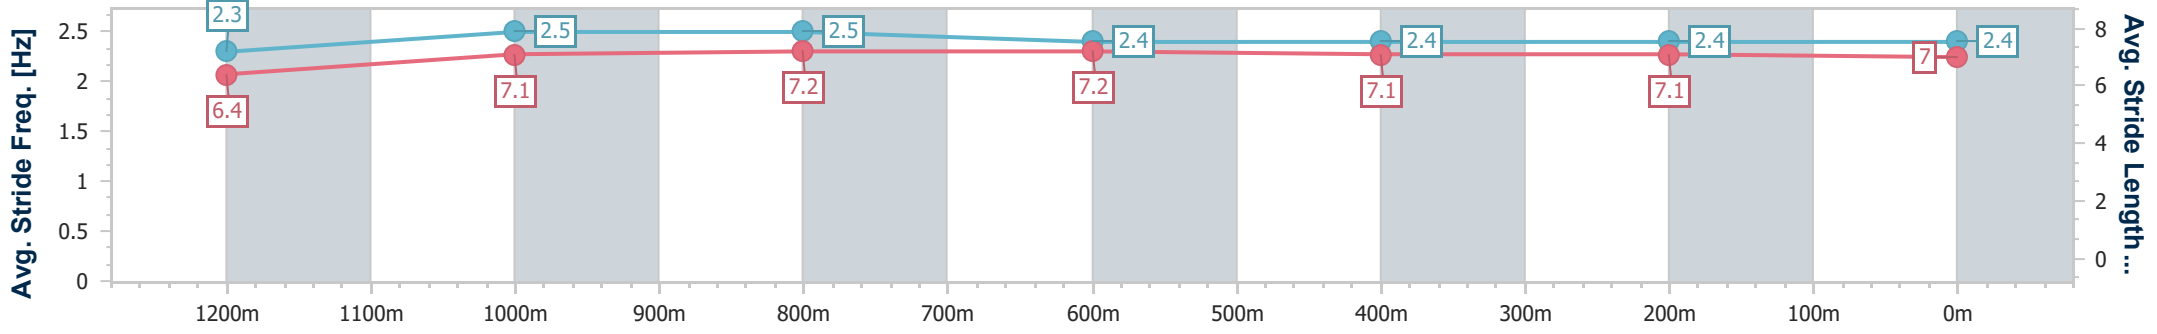

Horse/Jockey Name	Butch'n'bugs
Final Rank	2
Fastest Section Time (Section)	0:09.61 (Overall)
Top Speed [km/h] (Section)	66.1 (1000m)
Race State	Finished

Ipswich QLD Professional
Race 8: FAMILY DAY RACES THIS MONDAY BENCHMARK 68
Handicap - 1350m
01 May 2024 - 16:43

Track Rating: Soft 5, Weather: Fine, Rail Position: +9.5m Entire

Section	Overall	1200m	1000m	800m	600m	400m	200m
Section Times	1:19.96 [2] (0:09.61)	1:10.35 [8] (0:11.49)	0:58.86 [8] (0:11.28)	0:47.58 [7] (0:11.84)	0:35.74 [6] (0:11.99)	0:23.75 [6] (0:11.93)	0:11.82 [4] (0:11.82)
Average Speed [km/h]	56.3	63.5	65.1	62.8	61.8	62.3	60.8
Top Speed [km/h]	59.4	65.1	66.1	64.1	62.6	64.1	61.6
Avg. Dist. to Rail [m]	13.3	8.3	8.9	8.1	7.8	8.5	10.4
Avg. Stride Freq. [Hz]	2.3	2.5	2.5	2.4	2.4	2.4	2.4
Avg. Stride Length [m]	6.4	7.1	7.2	7.2	7.1	7.1	7.0

- [ ] Ranking at each section and finish
- -.-.- No data available at this section
- NA No data available