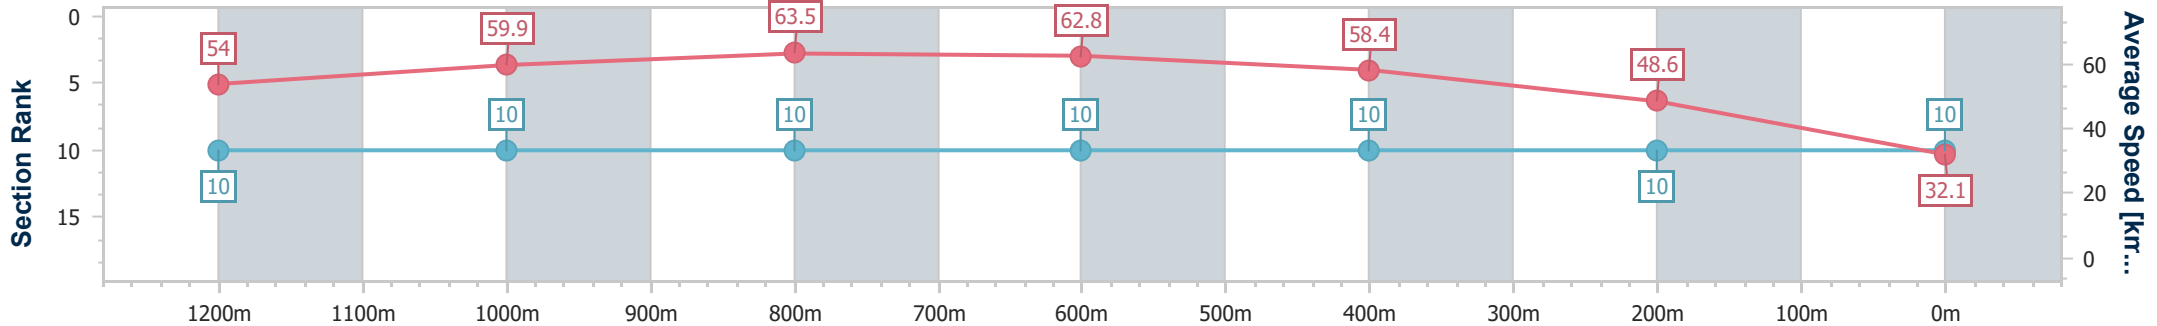

Ipswich QLD Professional  
 Race 8: FAMILY DAY RACES THIS MONDAY BENCHMARK 68  
 Handicap - 1350m  
 01 May 2024 - 16:43

Track Rating: Soft 5, Weather: Fine, Rail Position: +9.5m Entire

Section	Overall	1200m	1000m	800m	600m	400m	200m
Section Times	1:23.83 [9] (0:09.35)	1:14.48 [4] (0:11.54)	1:02.94 [6] (0:11.48)	0:51.46 [6] (0:11.91)	0:39.55 [7] (0:12.36)	0:27.19 [8] (0:12.93)	0:14.26 [9] (0:14.26)
Average Speed [km/h]	57.8	63.3	64.2	62.7	60.7	57.6	50.4
Top Speed [km/h]	62.2	64.3	65.4	63.3	62.6	58.9	55.8
Avg. Dist. to Rail [m]	16.0	10.8	10.3	9.7	9.6	9.8	10.3
Avg. Stride Freq. [Hz]	2.3	2.4	2.4	2.4	2.4	2.3	2.1
Avg. Stride Length [m]	6.5	7.3	7.4	7.3	7.0	6.9	6.6

- [ ] Ranking at each section and finish
- .-.- No data available at this section
- NA No data available

Horse/Jockey Name	Outburst
Final Rank	10
Fastest Section Time (Section)	0:10.00 (Overall)
Top Speed [km/h] (Section)	64.1 (800m)
Race State	Finished

Ipswich QLD Professional  
 Race 8: FAMILY DAY RACES THIS MONDAY BENCHMARK 68  
 Handicap - 1350m  
 01 May 2024 - 16:43

Track Rating: Soft 5, Weather: Fine, Rail Position: +9.5m Entire

Section	Overall	1200m	1000m	800m	600m	400m	200m
Section Times	1:36.17 [10] (0:10.00)	1:26.17 [10] (0:12.21)	1:13.96 [10] (0:11.60)	1:02.36 [10] (0:11.86)	0:50.50 [10] (0:12.79)	0:37.71 [10] (0:15.33)	0:22.38 [10] (0:22.38)
Average Speed [km/h]	54.0	59.9	63.5	62.8	58.4	48.6	32.1
Top Speed [km/h]	56.1	62.8	64.0	64.1	61.8	53.5	42.8
Avg. Dist. to Rail [m]	9.5	9.3	9.6	9.2	9.4	9.3	9.2
Avg. Stride Freq. [Hz]	2.0	2.2	2.3	2.3	2.2	2.0	1.8
Avg. Stride Length [m]	6.9	7.7	7.8	7.8	7.4	6.7	5.0