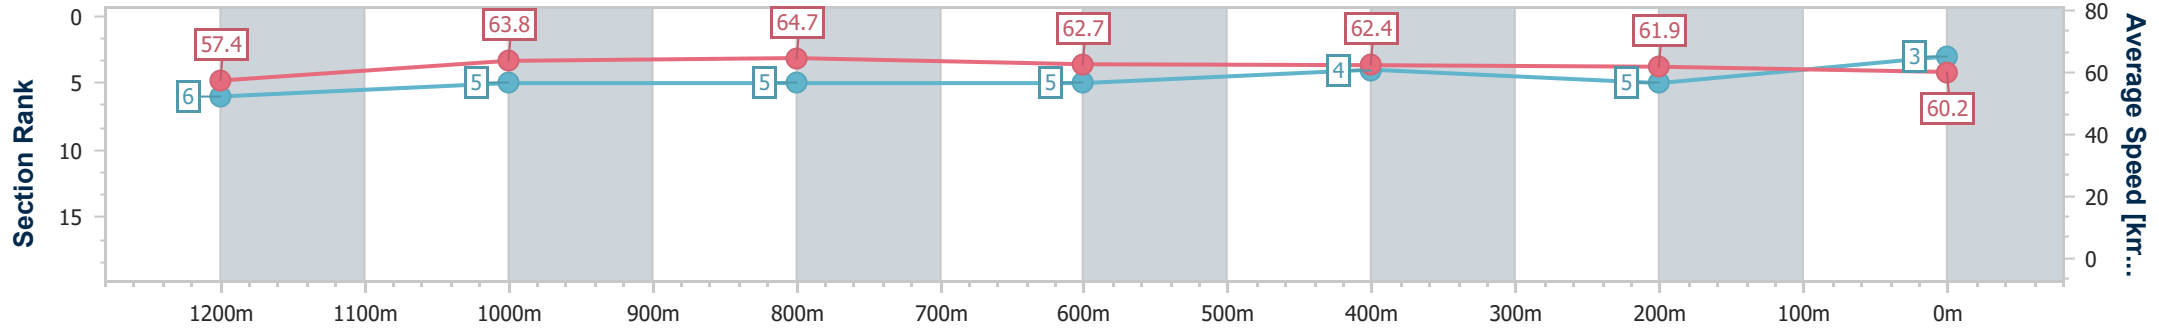

Horse/Jockey Name	Disney Castle
Final Rank	3
Fastest Section Time (Section)	0:09.44 (Overall)
Top Speed [km/h] (Section)	66.5 (1000m)
Race State	Finished

Ipswich QLD Professional
Race 8: FAMILY DAY RACES THIS MONDAY BENCHMARK 68
Handicap - 1350m
01 May 2024 - 16:43

Track Rating: Soft 5, Weather: Fine, Rail Position: +9.5m Entire

Section	Overall	1200m	1000m	800m	600m	400m	200m
Section Times	1:20.11 [3] (0:09.44)	1:10.67 [6] (0:11.45)	0:59.22 [5] (0:11.38)	0:47.84 [5] (0:11.87)	0:35.97 [5] (0:11.97)	0:24.00 [4] (0:12.06)	0:11.94 [5] (0:11.94)
Average Speed [km/h]	57.4	63.8	64.7	62.7	62.4	61.9	60.2
Top Speed [km/h]	61.7	64.6	66.5	63.6	62.9	62.9	62.6
Avg. Dist. to Rail [m]	11.7	9.9	10.3	9.0	8.7	10.4	12.3
Avg. Stride Freq. [Hz]	2.2	2.5	2.5	2.4	2.4	2.5	2.4
Avg. Stride Length [m]	6.7	7.2	7.3	7.3	7.1	6.9	6.9

- [ ] Ranking at each section and finish
- -.-.- No data available at this section
- NA No data available