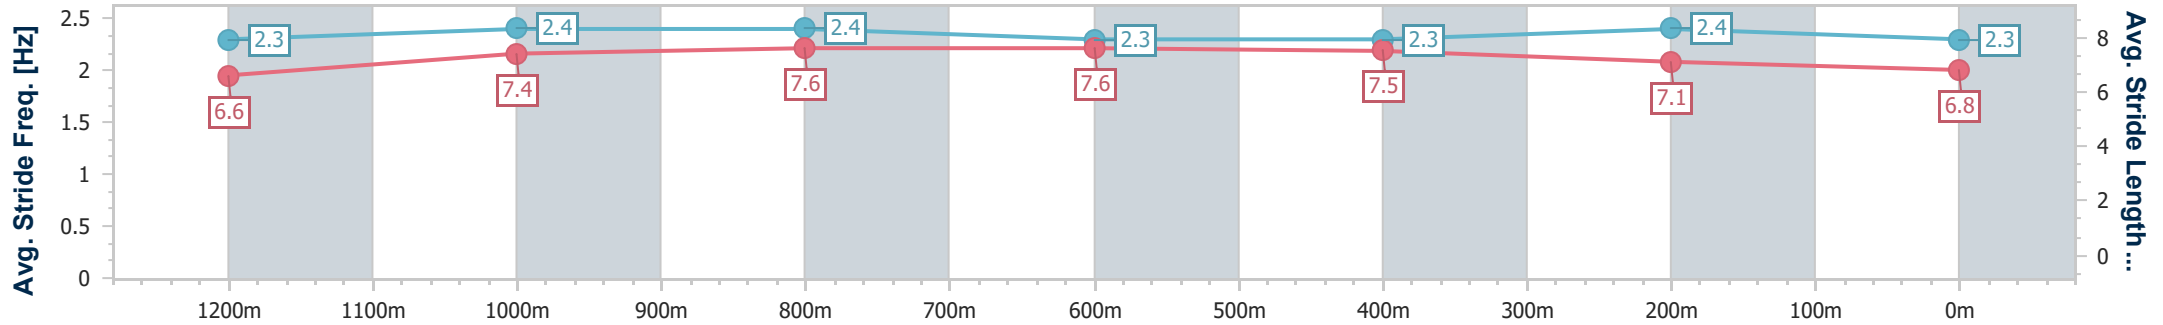

Ipswich QLD Professional  
 Race 8: FAMILY DAY RACES THIS MONDAY BENCHMARK 68  
 Handicap - 1350m  
 01 May 2024 - 16:43

Track Rating: Soft 5, Weather: Fine, Rail Position: +9.5m Entire

Section	Overall	1200m	1000m	800m	600m	400m	200m
Section Times	1:21.35 [7] (0:09.84)	1:11.51 [9] (0:11.84)	0:59.67 [9] (0:11.36)	0:48.31 [9] (0:11.78)	0:36.53 [9] (0:12.12)	0:24.41 [9] (0:12.26)	0:12.15 [8] (0:12.15)
Average Speed [km/h]	55.1	61.5	64.9	63.5	61.5	61.1	59.2
Top Speed [km/h]	58.5	63.4	65.8	65.8	62.2	61.4	61.4
Avg. Dist. to Rail [m]	12.7	10.2	9.9	9.4	9.1	11.0	13.0
Avg. Stride Freq. [Hz]	2.2	2.3	2.4	2.4	2.3	2.4	2.3
Avg. Stride Length [m]	6.6	7.3	7.5	7.4	7.3	7.3	7.1

- [ ] Ranking at each section and finish
- .-.- No data available at this section
- NA No data available

Horse/Jockey Name	Skywriter
Final Rank	8
Fastest Section Time (Section)	0:09.51 (Overall)
Top Speed [km/h] (Section)	66.4 (1000m)
Race State	Finished

Ipswich QLD Professional  
 Race 8: FAMILY DAY RACES THIS MONDAY BENCHMARK 68  
 Handicap - 1350m  
 01 May 2024 - 16:43

Track Rating: Soft 5, Weather: Fine, Rail Position: +9.5m Entire

Section	Overall	1200m	1000m	800m	600m	400m	200m
Section Times	1:21.47 [8] (0:09.51)	1:11.96 [7] (0:11.59)	1:00.37 [7] (0:11.31)	0:49.06 [8] (0:11.92)	0:37.14 [8] (0:11.95)	0:25.19 [7] (0:12.39)	0:12.80 [7] (0:12.80)
Average Speed [km/h]	56.8	63.0	65.1	62.7	62.5	60.6	56.1
Top Speed [km/h]	60.2	64.9	66.4	63.4	63.2	62.6	60.3
Avg. Dist. to Rail [m]	16.9	10.1	9.4	9.0	9.2	11.1	12.4
Avg. Stride Freq. [Hz]	2.3	2.4	2.4	2.3	2.3	2.4	2.3
Avg. Stride Length [m]	6.6	7.4	7.6	7.6	7.5	7.1	6.8