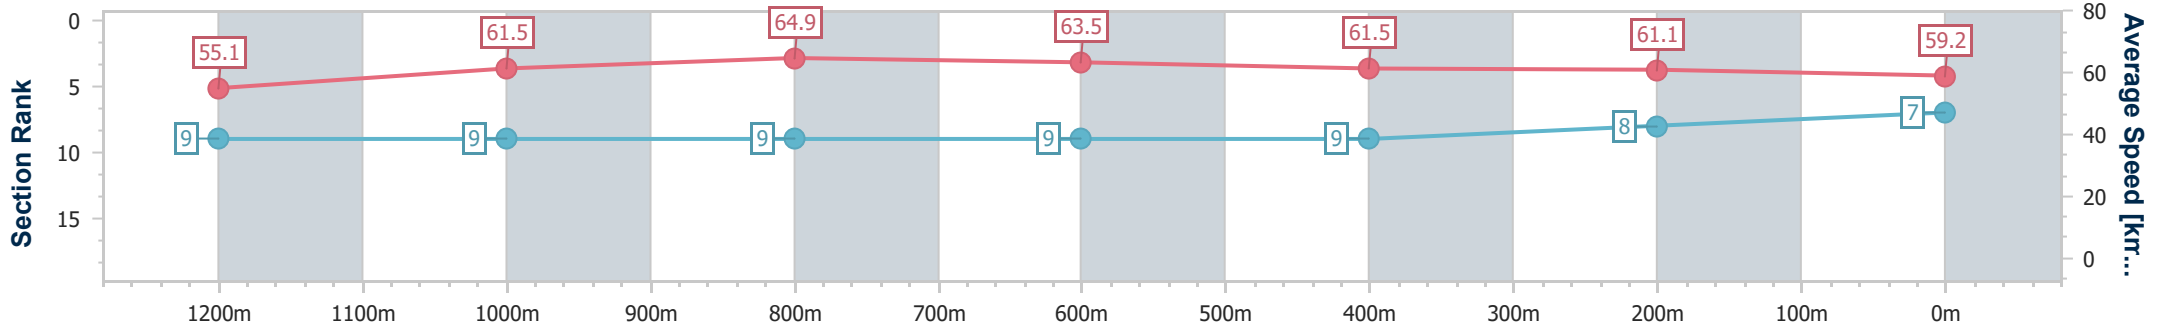

Horse/Jockey Name	Persevere
Final Rank	7
Fastest Section Time (Section)	0:09.84 (Overall)
Top Speed [km/h] (Section)	65.8 (800m)
Race State	Finished

Ipswich QLD Professional
Race 8: FAMILY DAY RACES THIS MONDAY BENCHMARK 68
Handicap - 1350m
01 May 2024 - 16:43

Track Rating: Soft 5, Weather: Fine, Rail Position: +9.5m Entire

Section	Overall	1200m	1000m	800m	600m	400m	200m
Section Times	1:21.35 [7] (0:09.84)	1:11.51 [9] (0:11.84)	0:59.67 [9] (0:11.36)	0:48.31 [9] (0:11.78)	0:36.53 [9] (0:12.12)	0:24.41 [9] (0:12.26)	0:12.15 [8] (0:12.15)
Average Speed [km/h]	55.1	61.5	64.9	63.5	61.5	61.1	59.2
Top Speed [km/h]	58.5	63.4	65.8	65.8	62.2	61.4	61.4
Avg. Dist. to Rail [m]	12.7	10.2	9.9	9.4	9.1	11.0	13.0
Avg. Stride Freq. [Hz]	2.2	2.3	2.4	2.4	2.3	2.4	2.3
Avg. Stride Length [m]	6.6	7.3	7.5	7.4	7.3	7.3	7.1

- [ ] Ranking at each section and finish
- -.-.- No data available at this section
- NA No data available