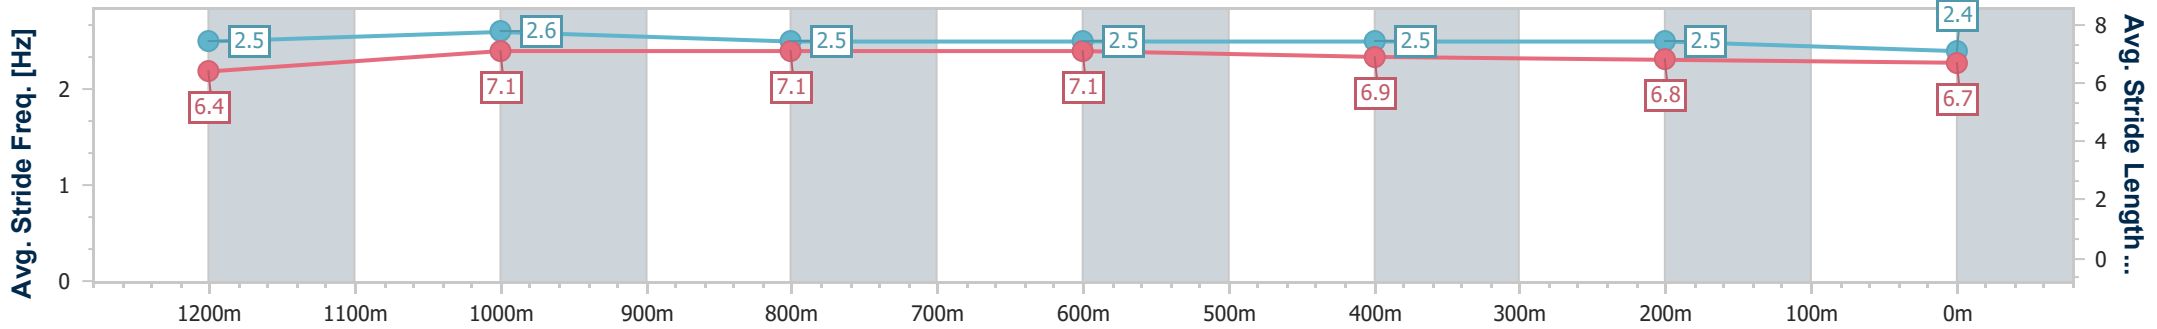

Horse/Jockey Name	Invahir
Final Rank	4
Fastest Section Time (Section)	0:09.00 (Overall)
Top Speed [km/h] (Section)	66.4 (1200m)
Race State	Finished

Ipswich QLD Professional
Race 8: FAMILY DAY RACES THIS MONDAY BENCHMARK 68
Handicap - 1350m
01 May 2024 - 16:43

Track Rating: Soft 5, Weather: Fine, Rail Position: +9.5m Entire

Section	Overall	1200m	1000m	800m	600m	400m	200m
Section Times	1:20.21 [4] (0:09.00)	1:11.21 [1] (0:11.12)	1:00.09 [1] (0:11.40)	0:48.69 [1] (0:11.90)	0:36.79 [1] (0:12.05)	0:24.74 [1] (0:12.33)	0:12.41 [1] (0:12.41)
Average Speed [km/h]	60.2	65.4	64.4	62.3	61.6	60.1	58.0
Top Speed [km/h]	62.8	66.4	65.5	63.3	62.9	61.1	59.7
Avg. Dist. to Rail [m]	9.1	8.4	8.2	7.7	7.9	7.6	8.1
Avg. Stride Freq. [Hz]	2.5	2.6	2.5	2.5	2.5	2.5	2.4
Avg. Stride Length [m]	6.4	7.1	7.1	7.1	6.9	6.8	6.7

- [ ] Ranking at each section and finish
- -.-.- No data available at this section
- NA No data available