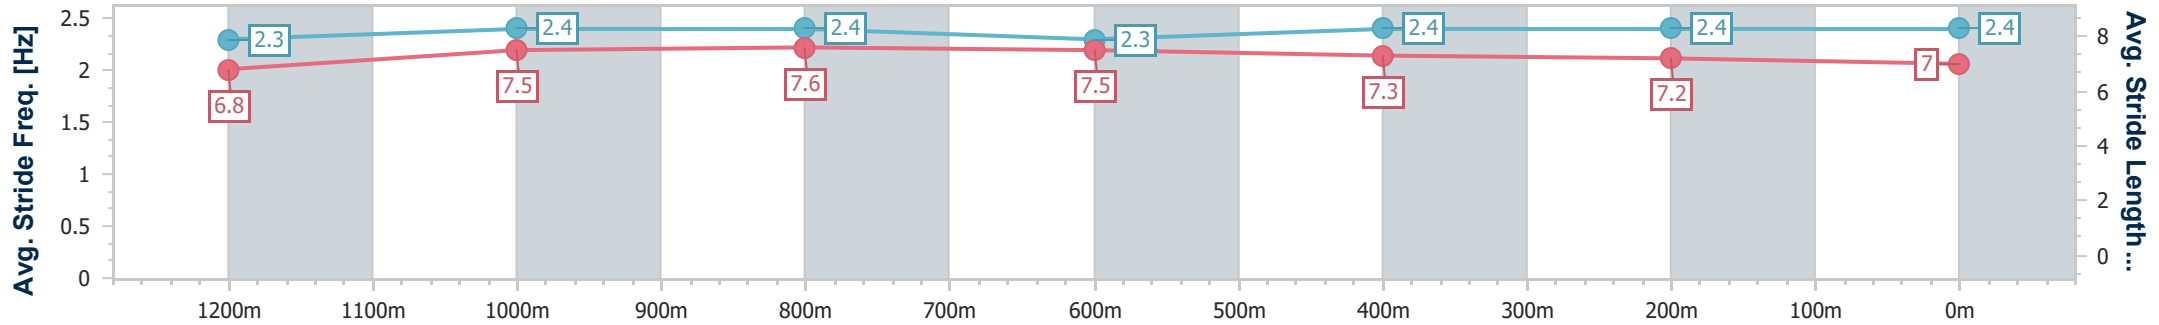

Horse/Jockey Name	Fixated
Final Rank	5
Fastest Section Time (Section)	0:09.18 (Overall)
Top Speed [km/h] (Section)	66.2 (1000m)
Race State	Finished

Ipswich QLD Professional
Race 8: FAMILY DAY RACES THIS MONDAY BENCHMARK 68
Handicap - 1350m
01 May 2024 - 16:43

Track Rating: Soft 5, Weather: Fine, Rail Position: +9.5m Entire

Section	Overall	1200m	1000m	800m	600m	400m	200m
Section Times	1:20.33 [5] (0:09.18)	1:11.15 [3] (0:11.49)	0:59.66 [3] (0:11.46)	0:48.20 [4] (0:11.94)	0:36.26 [4] (0:12.04)	0:24.22 [5] (0:12.15)	0:12.07 [6] (0:12.07)
Average Speed [km/h]	59.1	63.3	64.4	62.6	62.3	62.0	59.4
Top Speed [km/h]	63.8	65.3	66.2	64.0	64.0	63.3	63.6
Avg. Dist. to Rail [m]	14.8	10.5	9.7	9.4	10.1	11.4	10.7
Avg. Stride Freq. [Hz]	2.3	2.4	2.4	2.3	2.4	2.4	2.4
Avg. Stride Length [m]	6.8	7.5	7.6	7.5	7.3	7.2	7.0

- [ ] Ranking at each section and finish
- -.-.- No data available at this section
- NA No data available