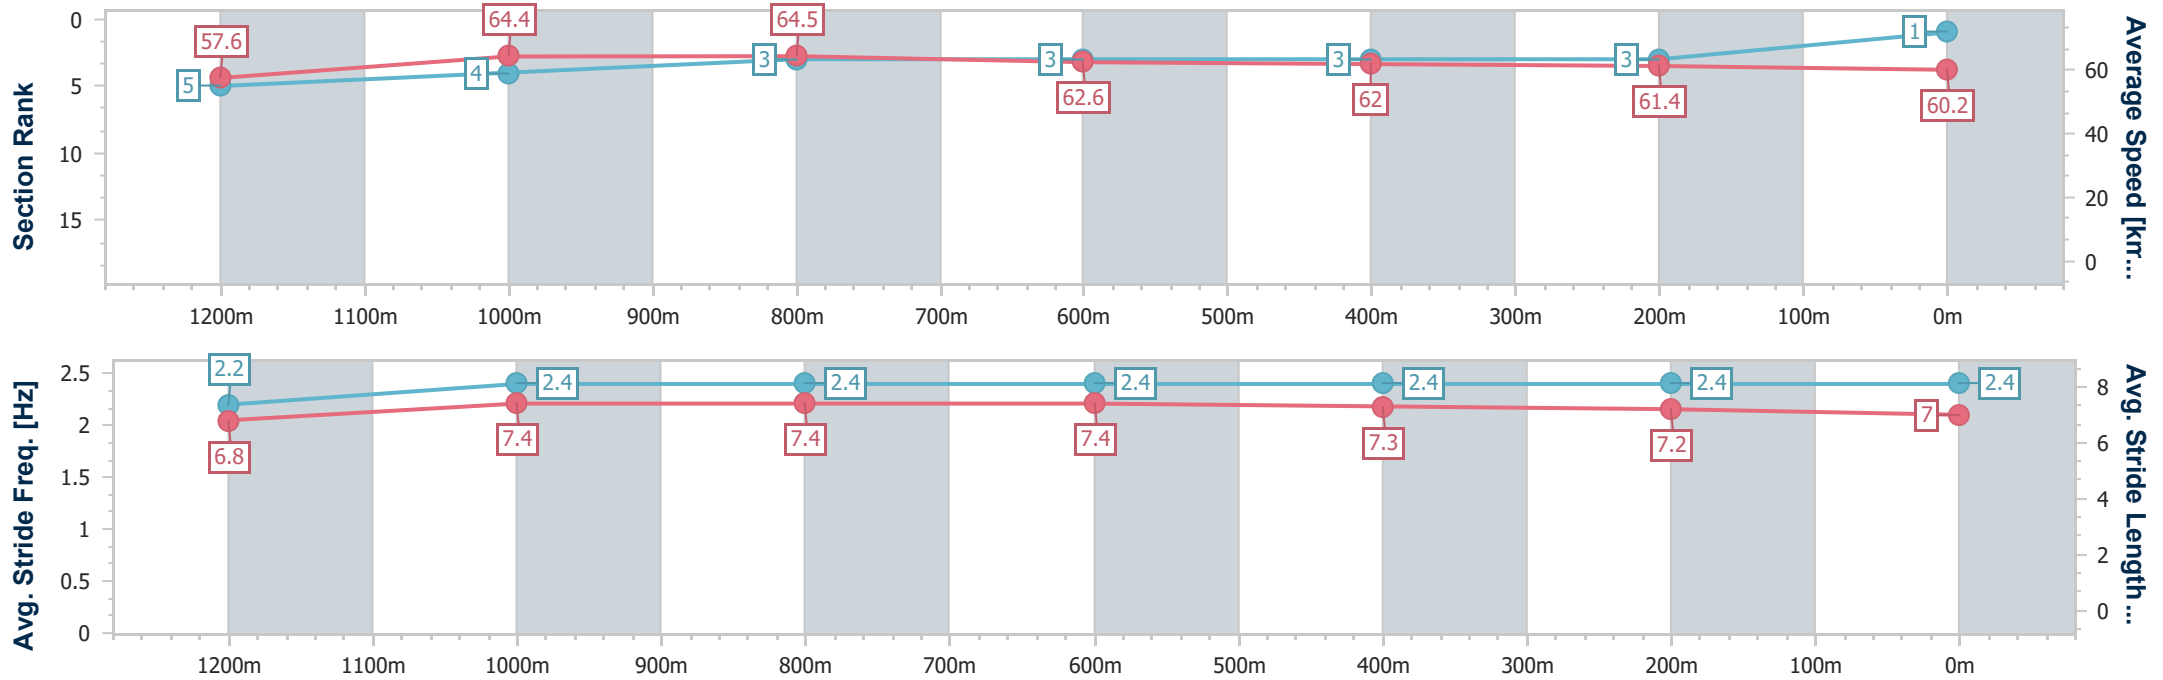

Track Rating: Soft 5, Weather: Fine, Rail Position: +9.5m Entire

Section	Overall	1200m	1000m	800m	600m	400m	200m
Section Times	1:19.94 [1] (0:09.39)	1:10.55 [5] (0:11.30)	0:59.25 [4] (0:11.37)	0:47.88 [3] (0:11.85)	0:36.03 [3] (0:11.95)	0:24.08 [3] (0:12.12)	0:11.96 [3] (0:11.96)
Average Speed [km/h]	57.6	64.4	64.5	62.6	62.0	61.4	60.2
Top Speed [km/h]	62.9	65.4	65.4	63.9	63.1	63.7	61.2
Avg. Dist. to Rail [m]	9.7	7.8	8.3	7.8	7.4	8.0	8.9
Avg. Stride Freq. [Hz]	2.2	2.4	2.4	2.4	2.4	2.4	2.4
Avg. Stride Length [m]	6.8	7.4	7.4	7.4	7.3	7.2	7.0