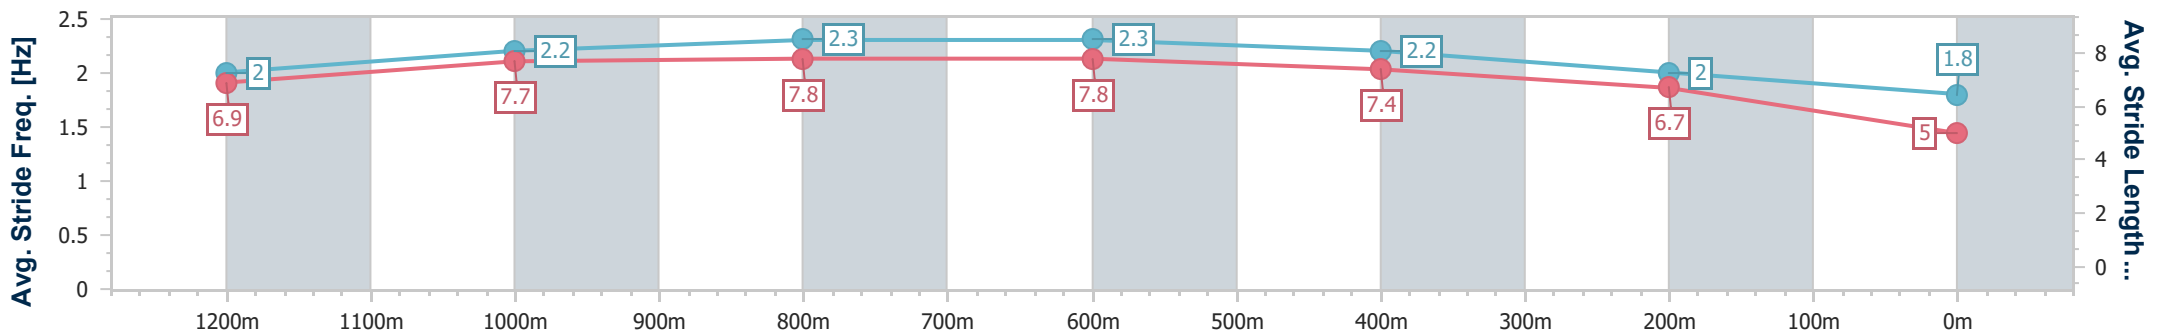

Ipswich QLD Professional  
 Race 8: FAMILY DAY RACES THIS MONDAY BENCHMARK 68  
 Handicap - 1350m  
 01 May 2024 - 16:43

Track Rating: Soft 5, Weather: Fine, Rail Position: +9.5m Entire

Section	Overall	1200m	1000m	800m	600m	400m	200m
Section Times	1:23.83 [9] (0:09.35)	1:14.48 [4] (0:11.54)	1:02.94 [6] (0:11.48)	0:51.46 [6] (0:11.91)	0:39.55 [7] (0:12.36)	0:27.19 [8] (0:12.93)	0:14.26 [9] (0:14.26)
Average Speed [km/h]	57.8	63.3	64.2	62.7	60.7	57.6	50.4
Top Speed [km/h]	62.2	64.3	65.4	63.3	62.6	58.9	55.8
Avg. Dist. to Rail [m]	16.0	10.8	10.3	9.7	9.6	9.8	10.3
Avg. Stride Freq. [Hz]	2.3	2.4	2.4	2.4	2.4	2.3	2.1
Avg. Stride Length [m]	6.5	7.3	7.4	7.3	7.0	6.9	6.6

- [ ] Ranking at each section and finish
- .-.- No data available at this section
- NA No data available

Horse/Jockey Name	Outburst
Final Rank	10
Fastest Section Time (Section)	0:10.00 (Overall)
Top Speed [km/h] (Section)	64.1 (800m)
Race State	Finished

Ipswich QLD Professional  
 Race 8: FAMILY DAY RACES THIS MONDAY BENCHMARK 68  
 Handicap - 1350m  
 01 May 2024 - 16:43

Track Rating: Soft 5, Weather: Fine, Rail Position: +9.5m Entire

Section	Overall	1200m	1000m	800m	600m	400m	200m
Section Times	1:36.17 [10] (0:10.00)	1:26.17 [10] (0:12.21)	1:13.96 [10] (0:11.60)	1:02.36 [10] (0:11.86)	0:50.50 [10] (0:12.79)	0:37.71 [10] (0:15.33)	0:22.38 [10] (0:22.38)
Average Speed [km/h]	54.0	59.9	63.5	62.8	58.4	48.6	32.1
Top Speed [km/h]	56.1	62.8	64.0	64.1	61.8	53.5	42.8
Avg. Dist. to Rail [m]	9.5	9.3	9.6	9.2	9.4	9.3	9.2
Avg. Stride Freq. [Hz]	2.0	2.2	2.3	2.3	2.2	2.0	1.8
Avg. Stride Length [m]	6.9	7.7	7.8	7.8	7.4	6.7	5.0

- [ ] Ranking at each section and finish
- .-.- No data available at this section
- NA No data available