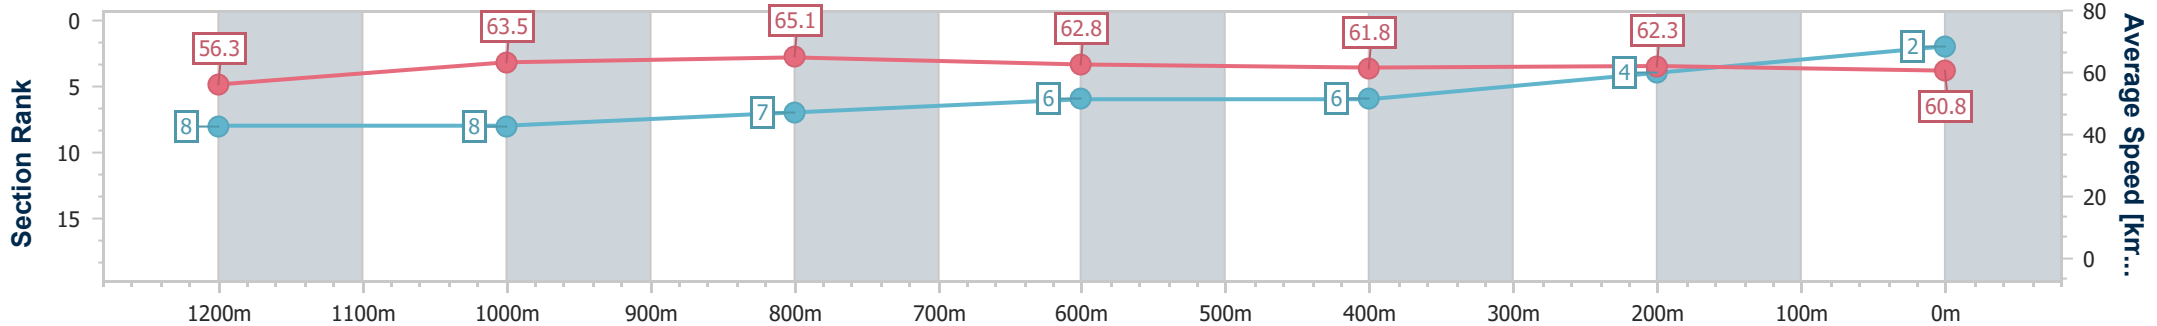

Horse/Jockey Name	Butch'n'bugs
Final Rank	2
Fastest Section Time (Section)	0:09.61 (Overall)
Top Speed [km/h] (Section)	66.1 (1000m)
Race State	Finished

Ipswich QLD Professional
Race 8: FAMILY DAY RACES THIS MONDAY BENCHMARK 68
Handicap - 1350m
01 May 2024 - 16:43

Track Rating: Soft 5, Weather: Fine, Rail Position: +9.5m Entire

Section	Overall	1200m	1000m	800m	600m	400m	200m
Section Times	1:19.96 [2] (0:09.61)	1:10.35 [8] (0:11.49)	0:58.86 [8] (0:11.28)	0:47.58 [7] (0:11.84)	0:35.74 [6] (0:11.99)	0:23.75 [6] (0:11.93)	0:11.82 [4] (0:11.82)
Average Speed [km/h]	56.3	63.5	65.1	62.8	61.8	62.3	60.8
Top Speed [km/h]	59.4	65.1	66.1	64.1	62.6	64.1	61.6
Avg. Dist. to Rail [m]	13.3	8.3	8.9	8.1	7.8	8.5	10.4
Avg. Stride Freq. [Hz]	2.3	2.5	2.5	2.4	2.4	2.4	2.4
Avg. Stride Length [m]	6.4	7.1	7.2	7.2	7.1	7.1	7.0

- [ ] Ranking at each section and finish
- -.-.- No data available at this section
- NA No data available