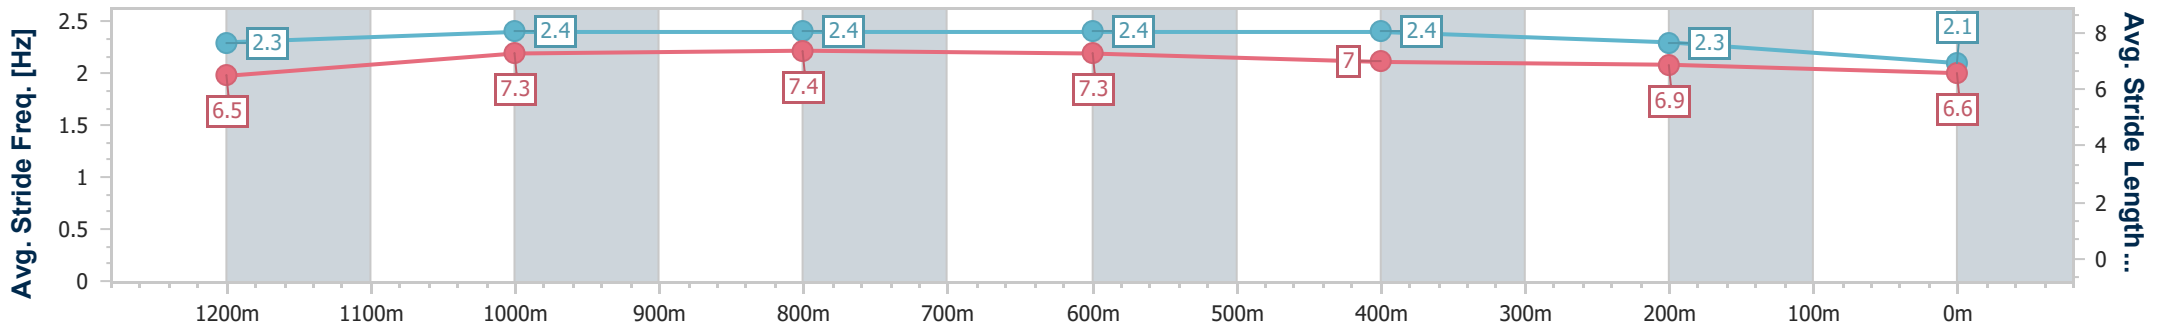

Ipswich QLD Professional  
 Race 8: FAMILY DAY RACES THIS MONDAY BENCHMARK 68  
 Handicap - 1350m  
 01 May 2024 - 16:43

Track Rating: Soft 5, Weather: Fine, Rail Position: +9.5m Entire

Section	Overall	1200m	1000m	800m	600m	400m	200m
Section Times	1:21.47 [8] (0:09.51)	1:11.96 [7] (0:11.59)	1:00.37 [7] (0:11.31)	0:49.06 [8] (0:11.92)	0:37.14 [8] (0:11.95)	0:25.19 [7] (0:12.39)	0:12.80 [7] (0:12.80)
Average Speed [km/h]	56.8	63.0	65.1	62.7	62.5	60.6	56.1
Top Speed [km/h]	60.2	64.9	66.4	63.4	63.2	62.6	60.3
Avg. Dist. to Rail [m]	16.9	10.1	9.4	9.0	9.2	11.1	12.4
Avg. Stride Freq. [Hz]	2.3	2.4	2.4	2.3	2.3	2.4	2.3
Avg. Stride Length [m]	6.6	7.4	7.6	7.6	7.5	7.1	6.8

- [ ] Ranking at each section and finish
- .-.- No data available at this section
- NA No data available

Horse/Jockey Name	Damiani
Final Rank	9
Fastest Section Time (Section)	0:09.35 (Overall)
Top Speed [km/h] (Section)	65.4 (1000m)
Race State	Finished

Ipswich QLD Professional  
 Race 8: FAMILY DAY RACES THIS MONDAY BENCHMARK 68  
 Handicap - 1350m  
 01 May 2024 - 16:43

Track Rating: Soft 5, Weather: Fine, Rail Position: +9.5m Entire

Section	Overall	1200m	1000m	800m	600m	400m	200m
Section Times	1:23.83 [9] (0:09.35)	1:14.48 [4] (0:11.54)	1:02.94 [6] (0:11.48)	0:51.46 [6] (0:11.91)	0:39.55 [7] (0:12.36)	0:27.19 [8] (0:12.93)	0:14.26 [9] (0:14.26)
Average Speed [km/h]	57.8	63.3	64.2	62.7	60.7	57.6	50.4
Top Speed [km/h]	62.2	64.3	65.4	63.3	62.6	58.9	55.8
Avg. Dist. to Rail [m]	16.0	10.8	10.3	9.7	9.6	9.8	10.3
Avg. Stride Freq. [Hz]	2.3	2.4	2.4	2.4	2.4	2.3	2.1
Avg. Stride Length [m]	6.5	7.3	7.4	7.3	7.0	6.9	6.6