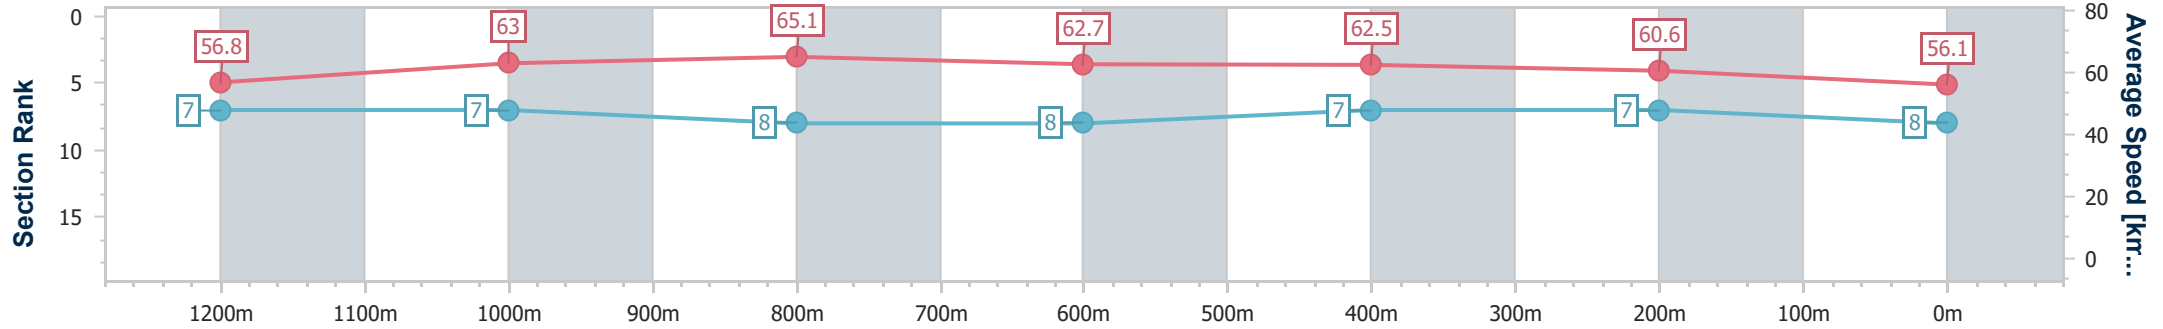

Horse/Jockey Name	Skywriter
Final Rank	8
Fastest Section Time (Section)	0:09.51 (Overall)
Top Speed [km/h] (Section)	66.4 (1000m)
Race State	Finished

Ipswich QLD Professional
Race 8: FAMILY DAY RACES THIS MONDAY BENCHMARK 68
Handicap - 1350m
01 May 2024 - 16:43

Track Rating: Soft 5, Weather: Fine, Rail Position: +9.5m Entire

Section	Overall	1200m	1000m	800m	600m	400m	200m
Section Times	1:21.47 [8] (0:09.51)	1:11.96 [7] (0:11.59)	1:00.37 [7] (0:11.31)	0:49.06 [8] (0:11.92)	0:37.14 [8] (0:11.95)	0:25.19 [7] (0:12.39)	0:12.80 [7] (0:12.80)
Average Speed [km/h]	56.8	63.0	65.1	62.7	62.5	60.6	56.1
Top Speed [km/h]	60.2	64.9	66.4	63.4	63.2	62.6	60.3
Avg. Dist. to Rail [m]	16.9	10.1	9.4	9.0	9.2	11.1	12.4
Avg. Stride Freq. [Hz]	2.3	2.4	2.4	2.3	2.3	2.4	2.3
Avg. Stride Length [m]	6.6	7.4	7.6	7.6	7.5	7.1	6.8

- [ ] Ranking at each section and finish
- -.-.- No data available at this section
- NA No data available