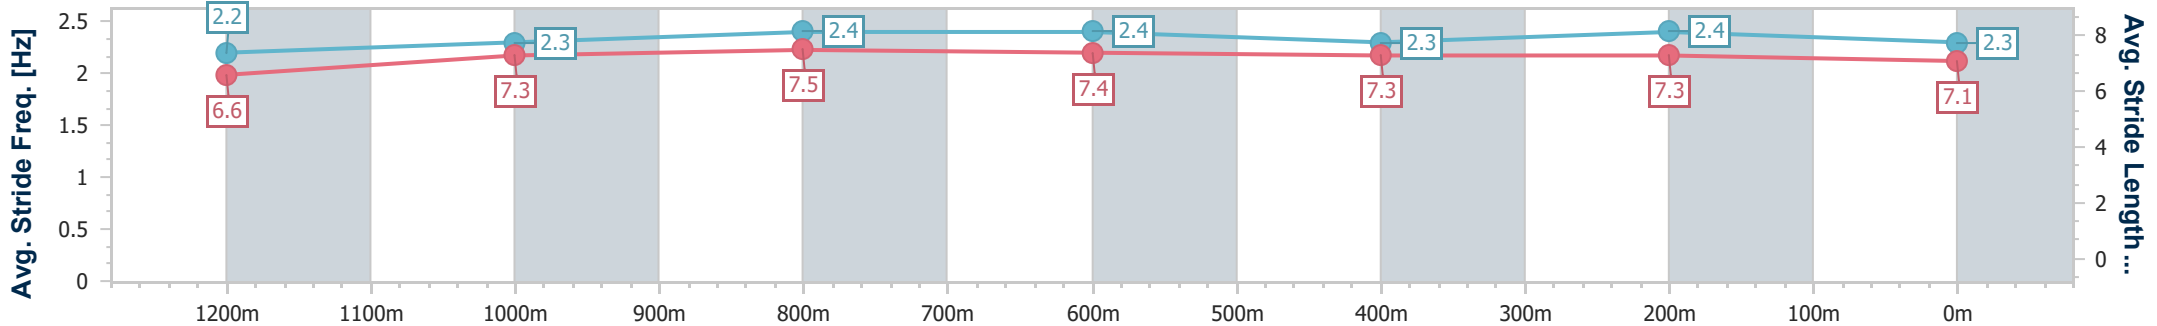

- [ ] Ranking at each section and finish
- .-.-.- No data available at this section
- NA No data available

Horse/Jockey Name	Persevere
Final Rank	7
Fastest Section Time (Section)	0:09.84 (Overall)
Top Speed [km/h] (Section)	65.8 (800m)
Race State	Finished

Ipswich QLD Professional  
 Race 8: FAMILY DAY RACES THIS MONDAY BENCHMARK 68  
 Handicap - 1350m  
 01 May 2024 - 16:43

Track Rating: Soft 5, Weather: Fine, Rail Position: +9.5m Entire

Section	Overall	1200m	1000m	800m	600m	400m	200m
Section Times	1:21.35 [7] (0:09.84)	1:11.51 [9] (0:11.84)	0:59.67 [9] (0:11.36)	0:48.31 [9] (0:11.78)	0:36.53 [9] (0:12.12)	0:24.41 [9] (0:12.26)	0:12.15 [8] (0:12.15)
Average Speed [km/h]	55.1	61.5	64.9	63.5	61.5	61.1	59.2
Top Speed [km/h]	58.5	63.4	65.8	65.8	62.2	61.4	61.4
Avg. Dist. to Rail [m]	12.7	10.2	9.9	9.4	9.1	11.0	13.0
Avg. Stride Freq. [Hz]	2.2	2.3	2.4	2.4	2.3	2.4	2.3
Avg. Stride Length [m]	6.6	7.3	7.5	7.4	7.3	7.3	7.1