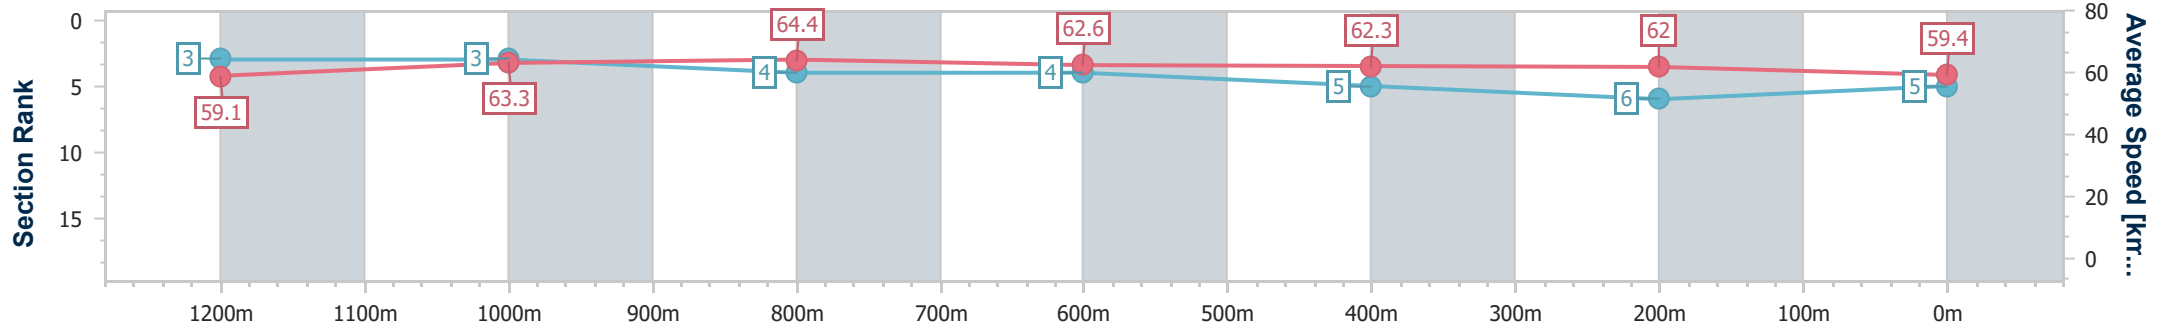

Horse/Jockey Name	Fixated
Final Rank	5
Fastest Section Time (Section)	0:09.18 (Overall)
Top Speed [km/h] (Section)	66.2 (1000m)
Race State	Finished

Ipswich QLD Professional
Race 8: FAMILY DAY RACES THIS MONDAY BENCHMARK 68
Handicap - 1350m
01 May 2024 - 16:43

Track Rating: Soft 5, Weather: Fine, Rail Position: +9.5m Entire

Section	Overall	1200m	1000m	800m	600m	400m	200m
Section Times	1:20.33 [5] (0:09.18)	1:11.15 [3] (0:11.49)	0:59.66 [3] (0:11.46)	0:48.20 [4] (0:11.94)	0:36.26 [4] (0:12.04)	0:24.22 [5] (0:12.15)	0:12.07 [6] (0:12.07)
Average Speed [km/h]	59.1	63.3	64.4	62.6	62.3	62.0	59.4
Top Speed [km/h]	63.8	65.3	66.2	64.0	64.0	63.3	63.6
Avg. Dist. to Rail [m]	14.8	10.5	9.7	9.4	10.1	11.4	10.7
Avg. Stride Freq. [Hz]	2.3	2.4	2.4	2.3	2.4	2.4	2.4
Avg. Stride Length [m]	6.8	7.5	7.6	7.5	7.3	7.2	7.0

- [ ] Ranking at each section and finish
- -.-.- No data available at this section
- NA No data available