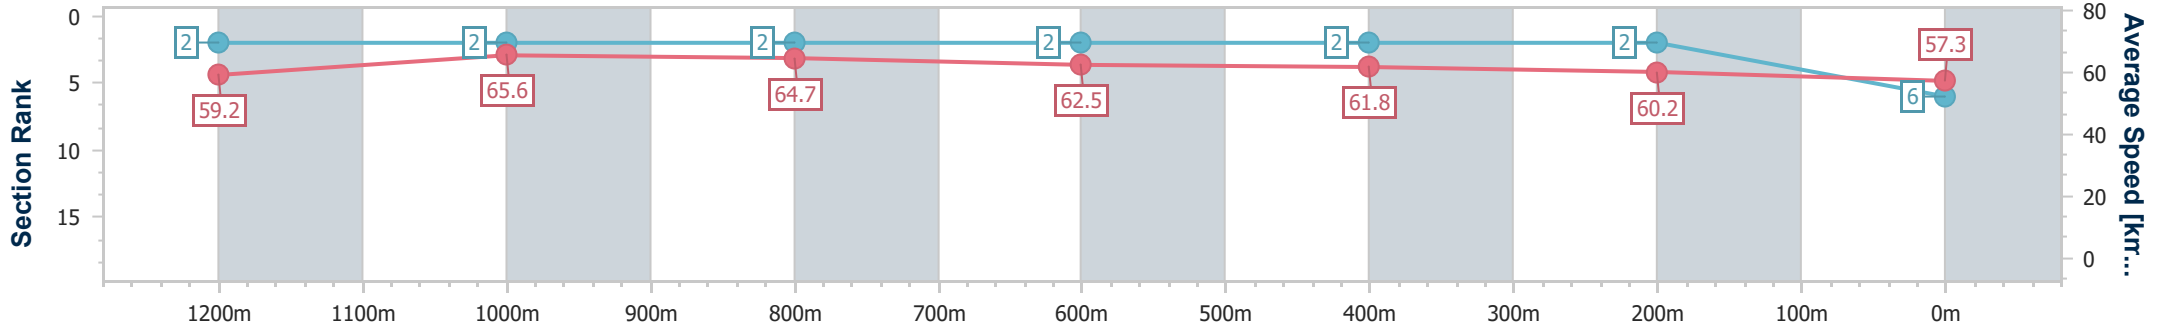

Horse/Jockey Name	Tornado Rouge
Final Rank	6
Fastest Section Time (Section)	0:09.11 (Overall)
Top Speed [km/h] (Section)	66.6 (1200m)
Race State	Finished

Ipswich QLD Professional
Race 8: FAMILY DAY RACES THIS MONDAY BENCHMARK 68
Handicap - 1350m
01 May 2024 - 16:43

Track Rating: Soft 5, Weather: Fine, Rail Position: +9.5m Entire

Section	Overall	1200m	1000m	800m	600m	400m	200m
Section Times	1:20.54 [6] (0:09.11)	1:11.43 [2] (0:11.14)	1:00.29 [2] (0:11.37)	0:48.92 [2] (0:11.90)	0:37.02 [2] (0:12.06)	0:24.96 [2] (0:12.40)	0:12.56 [2] (0:12.56)
Average Speed [km/h]	59.2	65.6	64.7	62.5	61.8	60.2	57.3
Top Speed [km/h]	63.6	66.6	66.0	63.4	63.1	61.9	59.8
Avg. Dist. to Rail [m]	11.3	9.5	9.0	8.5	9.0	9.4	9.5
Avg. Stride Freq. [Hz]	2.2	2.4	2.3	2.3	2.4	2.3	2.3
Avg. Stride Length [m]	7.0	7.5	7.7	7.6	7.3	7.4	7.0

- [ ] Ranking at each section and finish
- -.-.-.- No data available at this section
- NA No data available