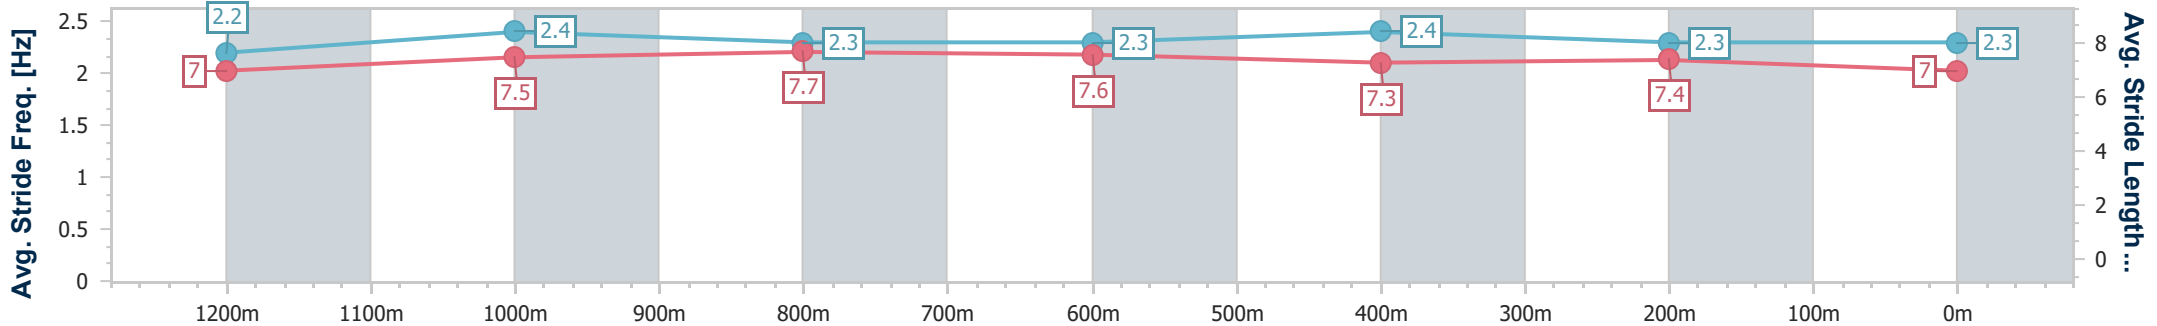

Horse/Jockey Name	Tornado Rouge
Final Rank	6
Fastest Section Time (Section)	0:09.11 (Overall)
Top Speed [km/h] (Section)	66.6 (1200m)
Race State	Finished

Ipswich QLD Professional
Race 8: FAMILY DAY RACES THIS MONDAY BENCHMARK 68
Handicap - 1350m
01 May 2024 - 16:43

Track Rating: Soft 5, Weather: Fine, Rail Position: +9.5m Entire

Section	Overall	1200m	1000m	800m	600m	400m	200m
Section Times	1:20.54 [6] (0:09.11)	1:11.43 [2] (0:11.14)	1:00.29 [2] (0:11.37)	0:48.92 [2] (0:11.90)	0:37.02 [2] (0:12.06)	0:24.96 [2] (0:12.40)	0:12.56 [2] (0:12.56)
Average Speed [km/h]	59.2	65.6	64.7	62.5	61.8	60.2	57.3
Top Speed [km/h]	63.6	66.6	66.0	63.4	63.1	61.9	59.8
Avg. Dist. to Rail [m]	11.3	9.5	9.0	8.5	9.0	9.4	9.5
Avg. Stride Freq. [Hz]	2.2	2.4	2.3	2.3	2.4	2.3	2.3
Avg. Stride Length [m]	7.0	7.5	7.7	7.6	7.3	7.4	7.0

- [ ] Ranking at each section and finish
- -.-.-.- No data available at this section
- NA No data available