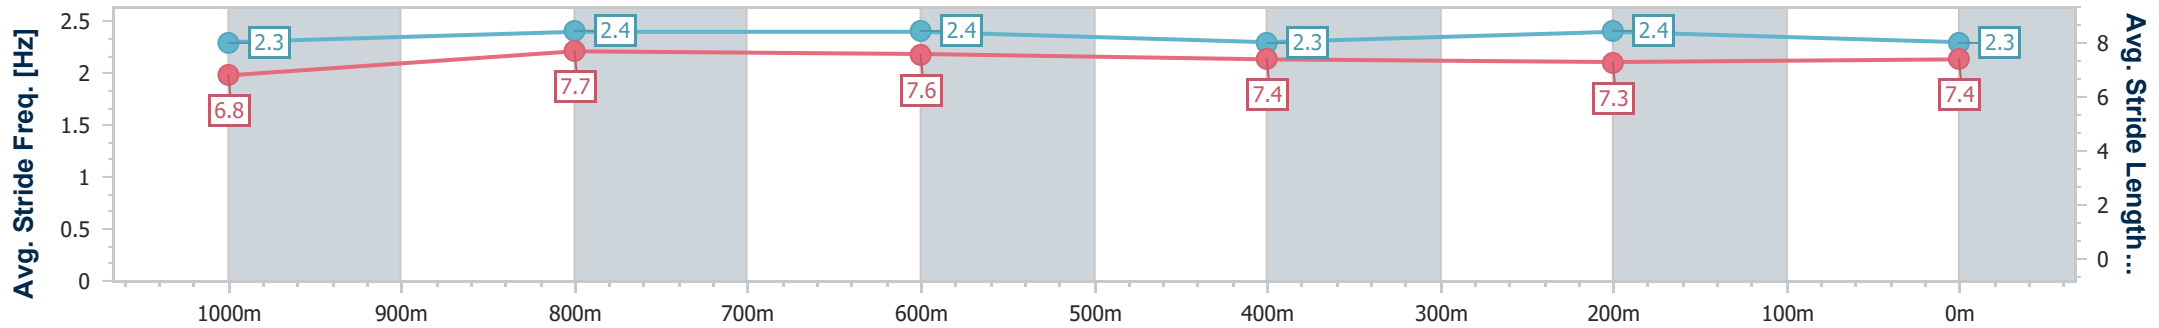

Ipswich QLD Professional

Race 7: TAB Class 3 Plate - 1200m

01 May 2024 - 16:08

Track Rating: Soft 5, Weather: Fine, Rail Position: +9.5m Entire

Section	Overall	1000m	800m	600m	400m	200m
Section Times	1:10.24 [2] (0:12.57)	0:57.67 [10] (0:10.98)	0:46.69 [9] (0:11.46)	0:35.23 [9] (0:11.93)	0:23.30 [8] (0:11.80)	0:11.50 [8]
Average Speed [km/h]	57.4	66.9	64.7	62.4	63.1	62.4
Top Speed [km/h]	67.6	67.8	66.4	64.0	63.9	63.4
Avg. Dist. to Rail [m]	12.5	8.8	8.0	7.9	10.4	13.8
Avg. Stride Freq. [Hz]	2.3	2.4	2.4	2.3	2.4	2.3
Avg. Stride Length [m]	6.8	7.7	7.6	7.4	7.3	7.4