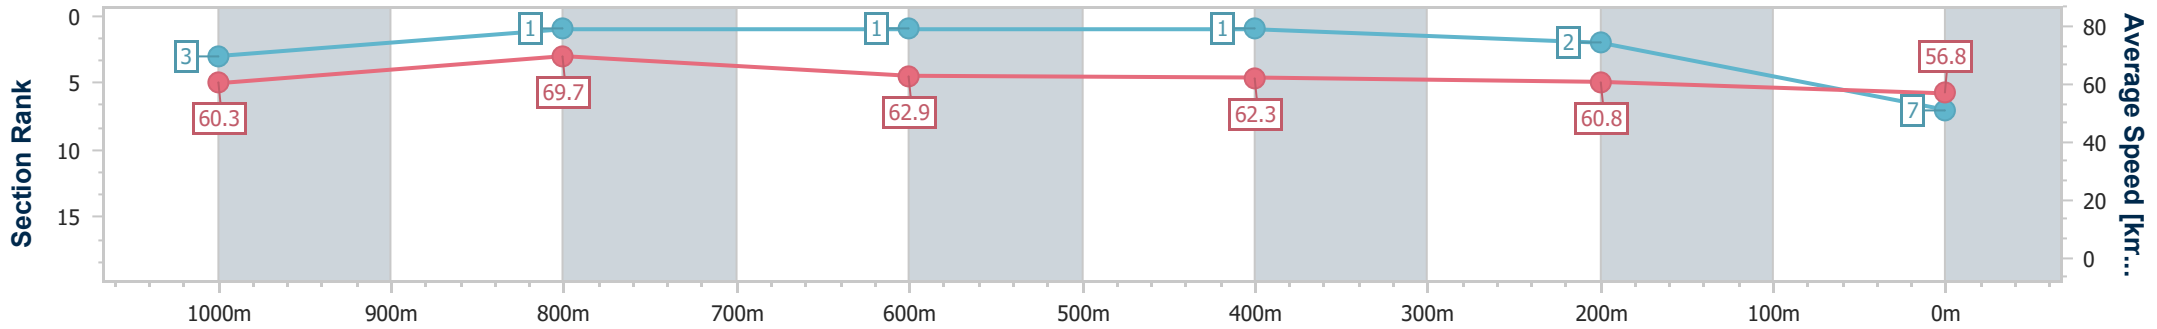

Ipswich QLD Professional

Race 7: TAB Class 3 Plate - 1200m

01 May 2024 - 16:08

Track Rating: Soft 5, Weather: Fine, Rail Position: +9.5m Entire

Section	Overall	1000m	800m	600m	400m	200m
Section Times	1:11.07 [7] (0:11.96)	0:59.11 [3] (0:10.55)	0:48.56 [1] (0:11.79)	0:36.77 [1] (0:11.93)	0:24.84 [1] (0:12.15)	0:12.69 [2] (0:12.69)
Average Speed [km/h]	60.3	69.7	62.9	62.3	60.8	56.8
Top Speed [km/h]	70.8	71.2	66.3	63.0	62.3	59.5
Avg. Dist. to Rail [m]	18.5	11.6	7.8	7.8	7.1	8.0
Avg. Stride Freq. [Hz]	2.4	2.7	2.5	2.5	2.5	2.4
Avg. Stride Length [m]	6.6	7.3	6.9	6.9	6.7	6.6