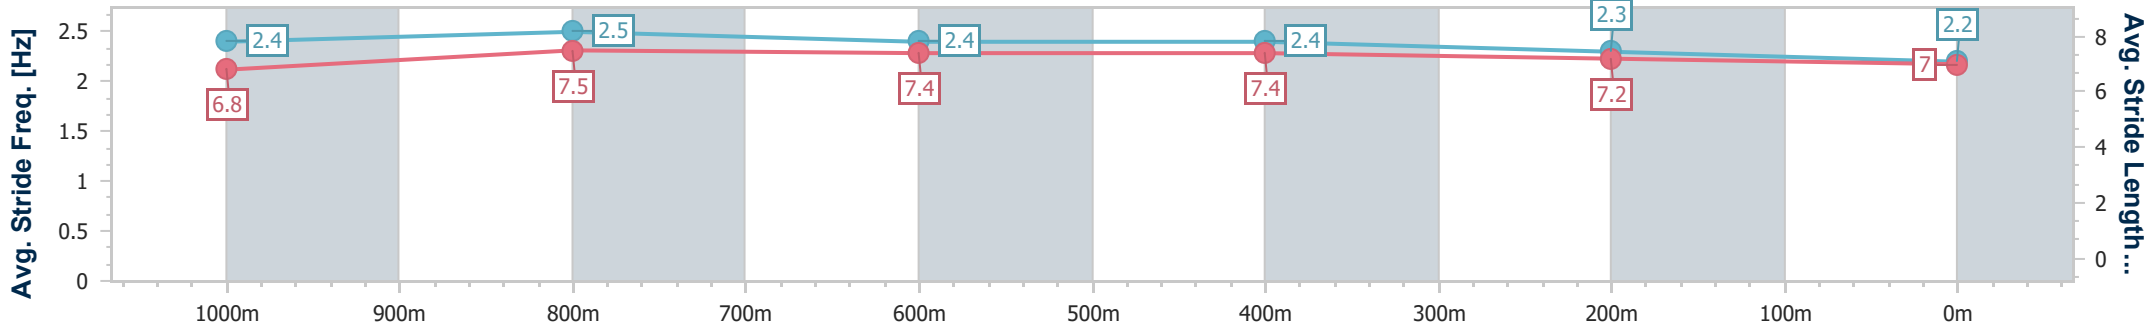

- [] Ranking at each section and finish
- .-.- No data available at this section
- NA No data available

Horse/Jockey Name	Deep Fire
Final Rank	10
Fastest Section Time (Section)	0:10.89 (1000m)
Top Speed [km/h] (Section)	69.2 (1000m)
Race State	Finished

Ipswich QLD Professional

Race 7: TAB Class 3 Plate - 1200m

01 May 2024 - 16:08

Track Rating: Soft 5, Weather: Fine, Rail Position: +9.5m Entire

Section	Overall	1000m	800m	600m	400m	200m
Section Times	1:11.38 [10] (0:11.94)	0:59.44 [1] (0:10.89)	0:48.55 [4] (0:11.63)	0:36.92 [3] (0:12.00)	0:24.92 [3] (0:12.28)	0:12.64 [7] (0:12.64)
Average Speed [km/h]	60.3	67.7	64.6	62.5	60.5	57.0
Top Speed [km/h]	68.4	69.2	66.4	63.2	62.8	59.4
Avg. Dist. to Rail [m]	15.5	10.9	10.6	10.2	9.9	11.1
Avg. Stride Freq. [Hz]	2.4	2.5	2.4	2.4	2.3	2.2
Avg. Stride Length [m]	6.8	7.5	7.4	7.4	7.2	7.0

- [] Ranking at each section and finish
- .-.- No data available at this section
- NA No data available