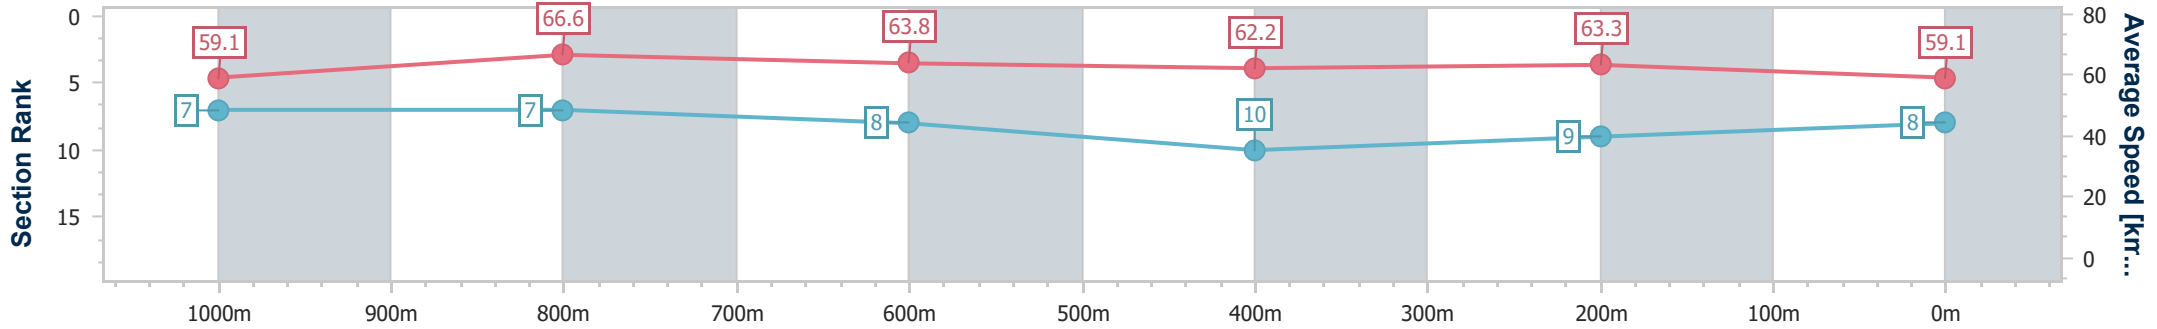

Ipswich QLD Professional

Race 7: TAB Class 3 Plate - 1200m

01 May 2024 - 16:08

Track Rating: Soft 5, Weather: Fine, Rail Position: +9.5m Entire

Section	Overall	1000m	800m	600m	400m	200m
Section Times	1:11.08 [8] (0:12.24)	0:58.84 [7] (0:11.04)	0:47.80 [7] (0:11.69)	0:36.11 [8] (0:12.04)	0:24.07 [10] (0:11.88)	0:12.19 [9] (0:12.19)
Average Speed [km/h]	59.1	66.6	63.8	62.2	63.3	59.1
Top Speed [km/h]	65.3	67.4	65.9	64.7	65.4	61.4
Avg. Dist. to Rail [m]	17.7	10.4	9.4	10.1	12.4	15.1
Avg. Stride Freq. [Hz]	2.4	2.5	2.4	2.4	2.4	2.4
Avg. Stride Length [m]	6.6	7.3	7.2	7.2	7.2	6.9

- [] Ranking at each section and finish
- .-.-.- No data available at this section
- NA No data available

Horse/Jockey Name	Treporti
Final Rank	9
Fastest Section Time (Section)	0:11.05 (1000m)
Top Speed [km/h] (Section)	67.8 (1000m)
Race State	Finished