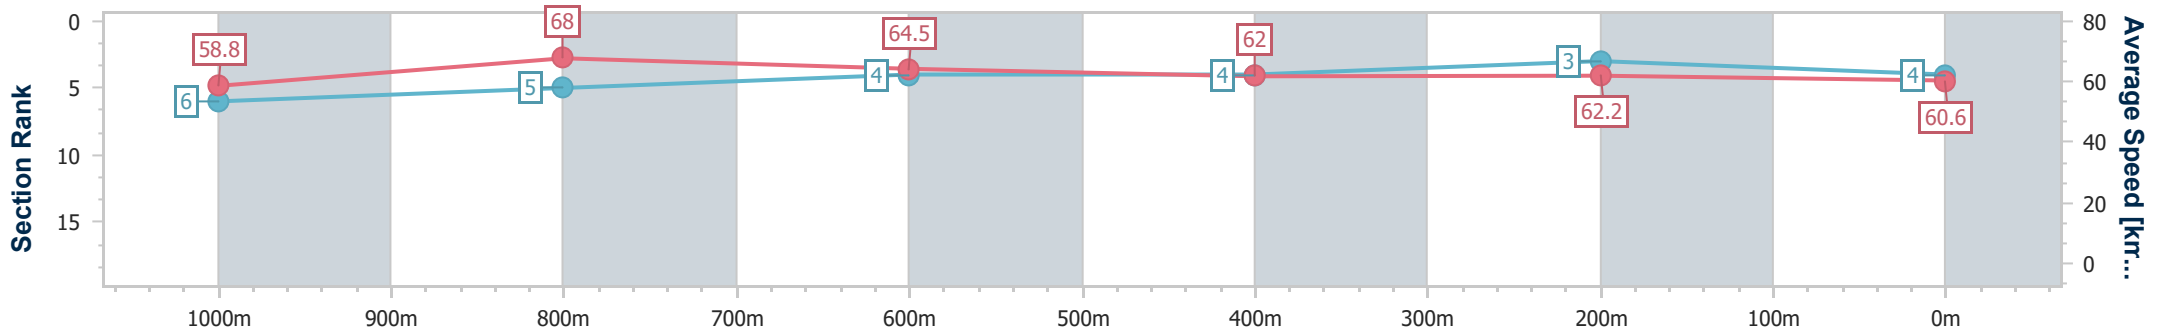

Ipswich QLD Professional

Race 7: TAB Class 3 Plate - 1200m

01 May 2024 - 16:08

Track Rating: Soft 5, Weather: Fine, Rail Position: +9.5m Entire

Section	Overall	1000m	800m	600m	400m	200m
Section Times	1:10.33 [4] (0:12.23)	0:58.10 [6] (0:10.76)	0:47.34 [5] (0:11.53)	0:35.81 [4] (0:12.00)	0:23.81 [4] (0:11.94)	0:11.87 [3] (0:11.87)
Average Speed [km/h]	58.8	68.0	64.5	62.0	62.2	60.6
Top Speed [km/h]	68.1	68.8	67.5	62.5	62.8	62.3
Avg. Dist. to Rail [m]	11.6	8.4	8.1	8.1	8.7	10.3
Avg. Stride Freq. [Hz]	2.3	2.5	2.4	2.4	2.4	2.4
Avg. Stride Length [m]	6.8	7.5	7.4	7.2	7.1	7.0