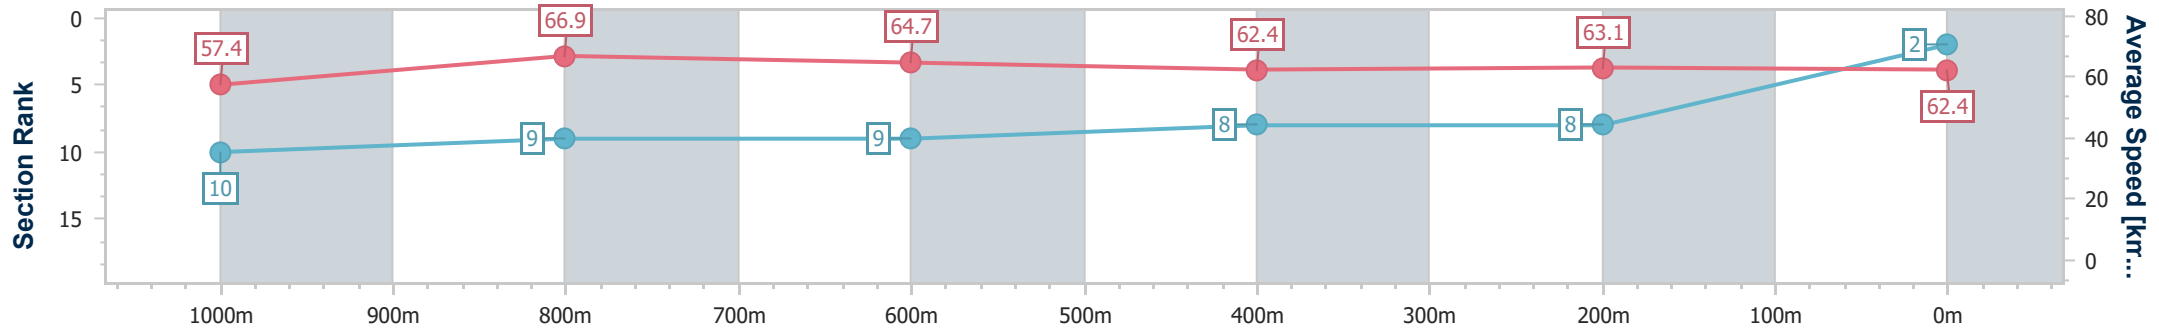

Ipswich QLD Professional

Race 7: TAB Class 3 Plate - 1200m

01 May 2024 - 16:08

Track Rating: Soft 5, Weather: Fine, Rail Position: +9.5m Entire

Section	Overall	1000m	800m	600m	400m	200m
Section Times	1:10.24 [2] (0:12.57)	0:57.67 [10] (0:10.98)	0:46.69 [9] (0:11.46)	0:35.23 [9] (0:11.93)	0:23.30 [8] (0:11.80)	0:11.50 [8]
Average Speed [km/h]	57.4	66.9	64.7	62.4	63.1	62.4
Top Speed [km/h]	67.6	67.8	66.4	64.0	63.9	63.4
Avg. Dist. to Rail [m]	12.5	8.8	8.0	7.9	10.4	13.8
Avg. Stride Freq. [Hz]	2.3	2.4	2.4	2.3	2.4	2.3
Avg. Stride Length [m]	6.8	7.7	7.6	7.4	7.3	7.4