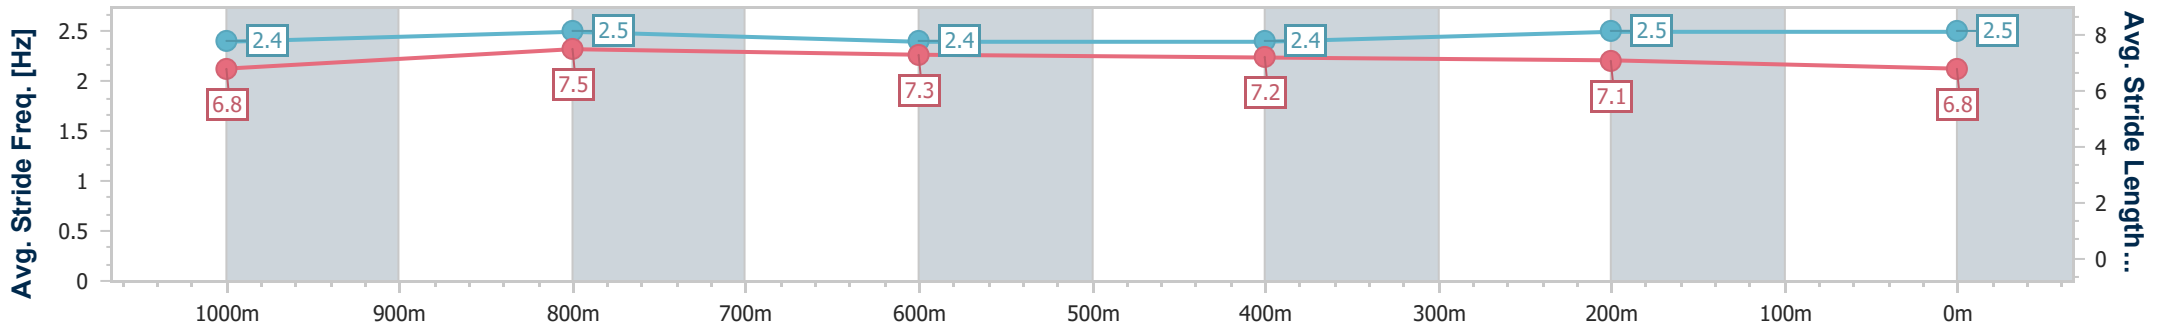

Ipswich QLD Professional

Race 7: TAB Class 3 Plate - 1200m

01 May 2024 - 16:08

Track Rating: Soft 5, Weather: Fine, Rail Position: +9.5m Entire

Section	Overall	1000m	800m	600m	400m	200m
Section Times	1:10.13 [1] (0:12.05)	0:58.08 [5] (0:11.01)	0:47.07 [6] (0:11.78)	0:35.29 [6] (0:11.97)	0:23.32 [7] (0:11.66)	0:11.66 [4]
Average Speed [km/h]	59.7	67.1	63.3	62.9	64.6	61.6
Top Speed [km/h]	66.9	67.6	66.1	64.8	66.0	63.6
Avg. Dist. to Rail [m]	13.5	10.2	9.6	10.3	13.6	15.5
Avg. Stride Freq. [Hz]	2.4	2.5	2.4	2.4	2.5	2.5
Avg. Stride Length [m]	6.8	7.5	7.3	7.2	7.1	6.8