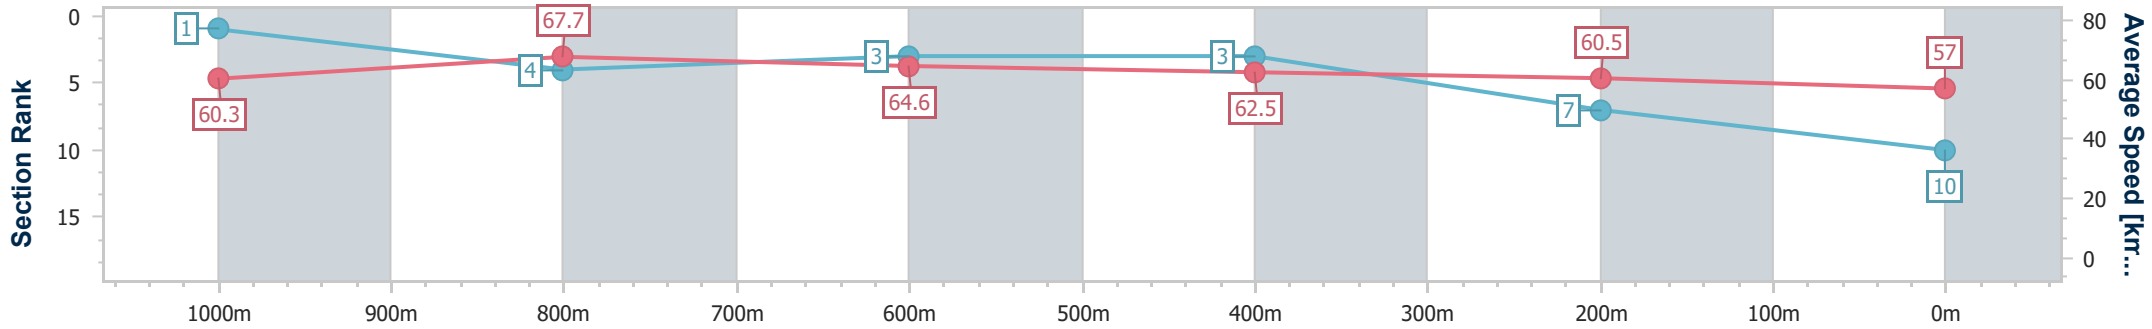

- [] Ranking at each section and finish
- .-.- No data available at this section
- NA No data available

Horse/Jockey Name	Deep Fire
Final Rank	10
Fastest Section Time (Section)	0:10.89 (1000m)
Top Speed [km/h] (Section)	69.2 (1000m)
Race State	Finished

Ipswich QLD Professional

Race 7: TAB Class 3 Plate - 1200m

01 May 2024 - 16:08

Track Rating: Soft 5, Weather: Fine, Rail Position: +9.5m Entire

Section	Overall	1000m	800m	600m	400m	200m
Section Times	1:11.38 [10] (0:11.94)	0:59.44 [1] (0:10.89)	0:48.55 [4] (0:11.63)	0:36.92 [3] (0:12.00)	0:24.92 [3] (0:12.28)	0:12.64 [7] (0:12.64)
Average Speed [km/h]	60.3	67.7	64.6	62.5	60.5	57.0
Top Speed [km/h]	68.4	69.2	66.4	63.2	62.8	59.4
Avg. Dist. to Rail [m]	15.5	10.9	10.6	10.2	9.9	11.1
Avg. Stride Freq. [Hz]	2.4	2.5	2.4	2.4	2.3	2.2
Avg. Stride Length [m]	6.8	7.5	7.4	7.4	7.2	7.0

- [] Ranking at each section and finish
- .-.- No data available at this section
- NA No data available