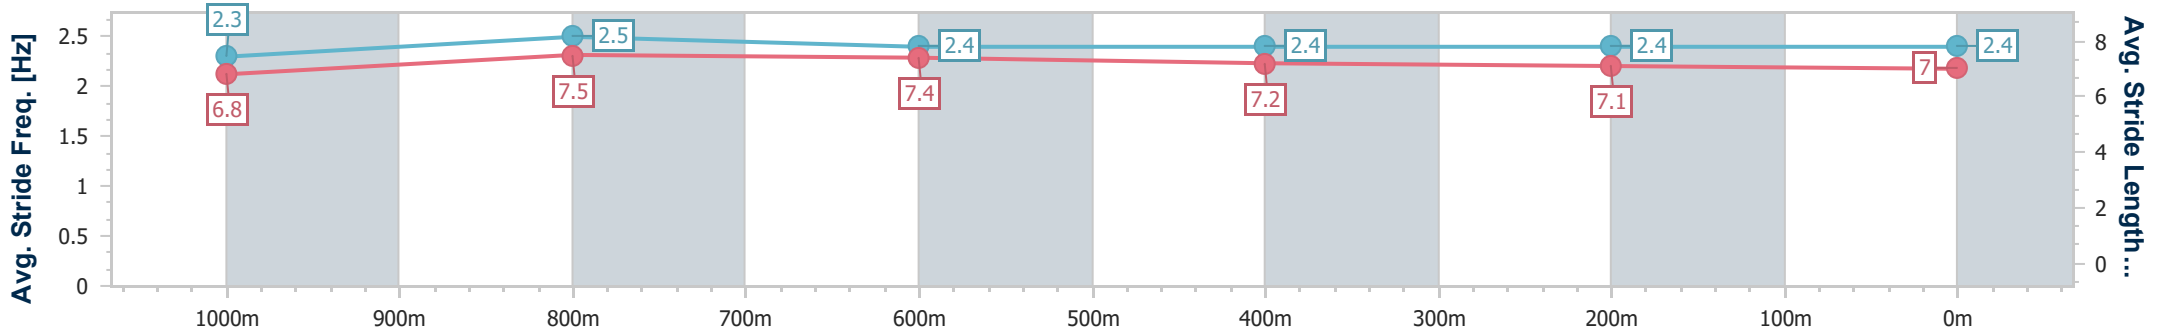

Ipswich QLD Professional

Race 7: TAB Class 3 Plate - 1200m

01 May 2024 - 16:08

Track Rating: Soft 5, Weather: Fine, Rail Position: +9.5m Entire

Section	Overall	1000m	800m	600m	400m	200m
Section Times	1:10.33 [4] (0:12.23)	0:58.10 [6] (0:10.76)	0:47.34 [5] (0:11.53)	0:35.81 [4] (0:12.00)	0:23.81 [4] (0:11.94)	0:11.87 [3] (0:11.87)
Average Speed [km/h]	58.8	68.0	64.5	62.0	62.2	60.6
Top Speed [km/h]	68.1	68.8	67.5	62.5	62.8	62.3
Avg. Dist. to Rail [m]	11.6	8.4	8.1	8.1	8.7	10.3
Avg. Stride Freq. [Hz]	2.3	2.5	2.4	2.4	2.4	2.4
Avg. Stride Length [m]	6.8	7.5	7.4	7.2	7.1	7.0