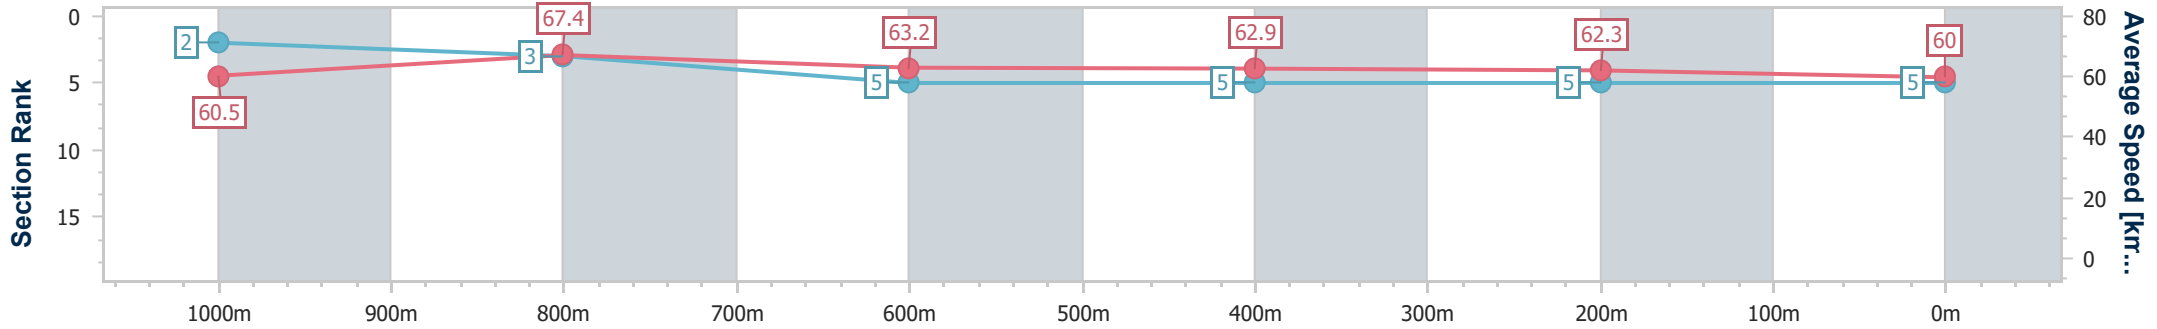

Ipswich QLD Professional

Race 7: TAB Class 3 Plate - 1200m

01 May 2024 - 16:08

Track Rating: Soft 5, Weather: Fine, Rail Position: +9.5m Entire

Section	Overall	1000m	800m	600m	400m	200m
Section Times	1:10.46 [5] (0:11.95)	0:58.51 [2] (0:10.88)	0:47.63 [3] (0:11.79)	0:35.84 [5] (0:11.91)	0:23.93 [5] (0:11.96)	0:11.97 [5] (0:11.97)
Average Speed [km/h]	60.5	67.4	63.2	62.9	62.3	60.0
Top Speed [km/h]	67.8	69.1	65.5	63.6	63.4	61.7
Avg. Dist. to Rail [m]	14.9	10.1	9.1	8.9	10.0	12.3
Avg. Stride Freq. [Hz]	2.3	2.5	2.4	2.4	2.4	2.4
Avg. Stride Length [m]	7.2	7.5	7.3	7.4	7.2	6.9