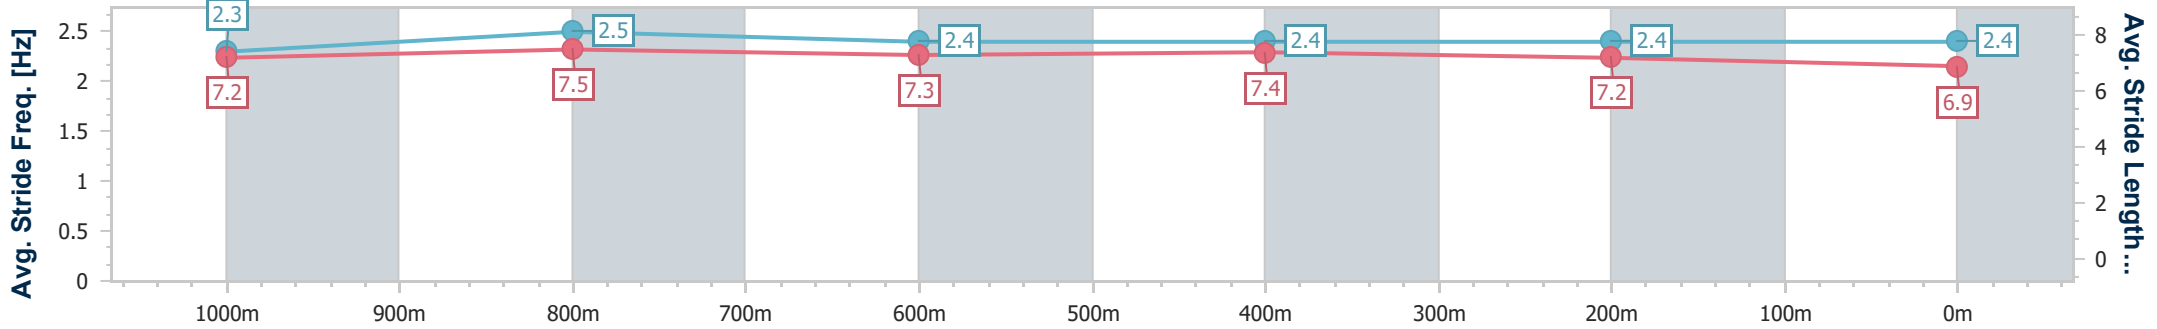

Ipswich QLD Professional

Race 7: TAB Class 3 Plate - 1200m

01 May 2024 - 16:08

Track Rating: Soft 5, Weather: Fine, Rail Position: +9.5m Entire

Section	Overall	1000m	800m	600m	400m	200m
Section Times	1:10.46 [5] (0:11.95)	0:58.51 [2] (0:10.88)	0:47.63 [3] (0:11.79)	0:35.84 [5] (0:11.91)	0:23.93 [5] (0:11.96)	0:11.97 [5] (0:11.97)
Average Speed [km/h]	60.5	67.4	63.2	62.9	62.3	60.0
Top Speed [km/h]	67.8	69.1	65.5	63.6	63.4	61.7
Avg. Dist. to Rail [m]	14.9	10.1	9.1	8.9	10.0	12.3
Avg. Stride Freq. [Hz]	2.3	2.5	2.4	2.4	2.4	2.4
Avg. Stride Length [m]	7.2	7.5	7.3	7.4	7.2	6.9