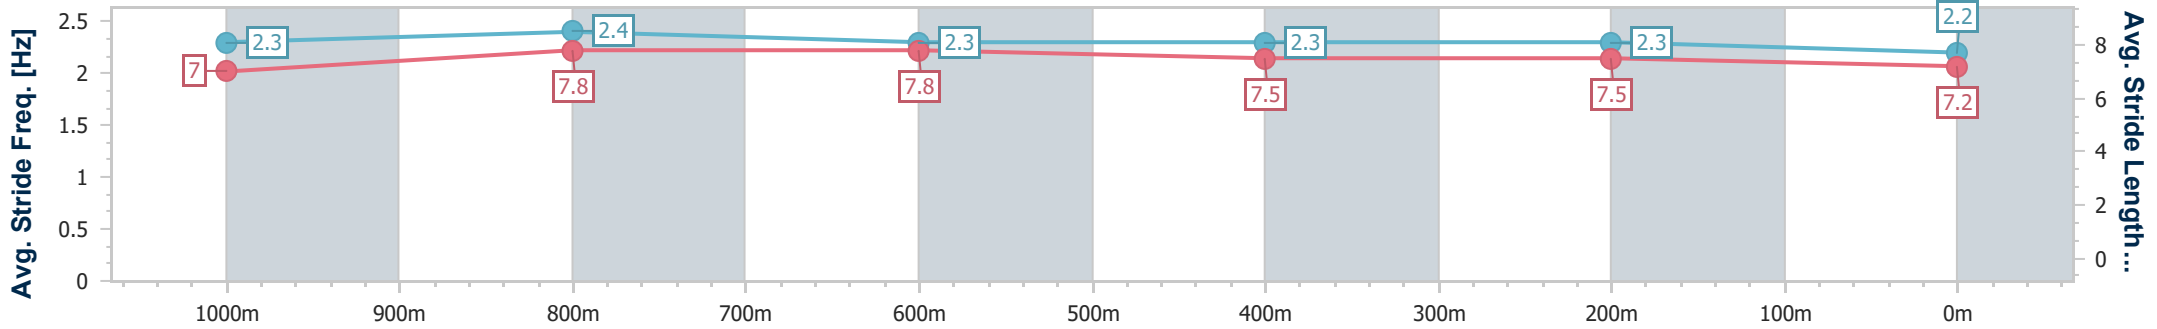

Ipswich QLD Professional

Race 7: TAB Class 3 Plate - 1200m

01 May 2024 - 16:08

Track Rating: Soft 5, Weather: Fine, Rail Position: +9.5m Entire

Section	Overall	1000m	800m	600m	400m	200m
Section Times	1:10.69 [6] (0:11.98)	0:58.71 [4] (0:10.69)	0:48.02 [2] (0:11.66)	0:36.36 [2] (0:11.95)	0:24.41 [2] (0:11.98)	0:12.43 [1] (0:12.43)
Average Speed [km/h]	60.0	68.6	64.0	62.4	62.1	57.8
Top Speed [km/h]	68.3	69.8	67.1	63.0	63.0	60.8
Avg. Dist. to Rail [m]	10.9	9.1	8.9	8.8	8.9	8.7
Avg. Stride Freq. [Hz]	2.3	2.4	2.3	2.3	2.3	2.2
Avg. Stride Length [m]	7.0	7.8	7.8	7.5	7.5	7.2

- [] Ranking at each section and finish
- .-.- No data available at this section
- NA No data available

Horse/Jockey Name	One 'N' Only
Final Rank	7
Fastest Section Time (Section)	0:10.55 (1000m)
Top Speed [km/h] (Section)	71.2 (1000m)
Race State	Finished