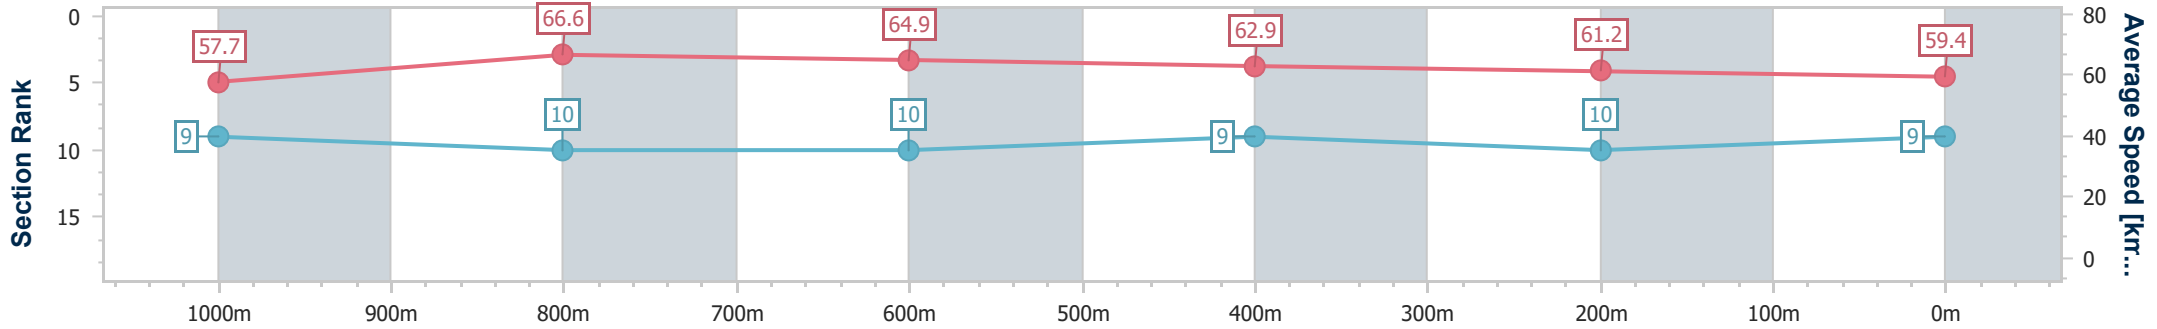

Ipswich QLD Professional

Race 7: TAB Class 3 Plate - 1200m

01 May 2024 - 16:08

Track Rating: Soft 5, Weather: Fine, Rail Position: +9.5m Entire

Section	Overall	1000m	800m	600m	400m	200m
Section Times	1:11.34 [9] (0:12.51)	0:58.83 [9] (0:11.05)	0:47.78 [10] (0:11.50)	0:36.28 [10] (0:11.94)	0:24.34 [9] (0:12.28)	0:12.06 [10]
Average Speed [km/h]	57.7	66.6	64.9	62.9	61.2	59.4
Top Speed [km/h]	67.2	67.8	66.4	64.0	63.1	61.2
Avg. Dist. to Rail [m]	14.7	10.9	9.8	10.2	11.5	10.0
Avg. Stride Freq. [Hz]	2.2	2.4	2.3	2.3	2.3	2.3
Avg. Stride Length [m]	7.1	7.8	7.7	7.5	7.4	7.3

- [] Ranking at each section and finish
- .-.- No data available at this section
- NA No data available

Horse/Jockey Name	Deep Fire
Final Rank	10
Fastest Section Time (Section)	0:10.89 (1000m)
Top Speed [km/h] (Section)	69.2 (1000m)
Race State	Finished