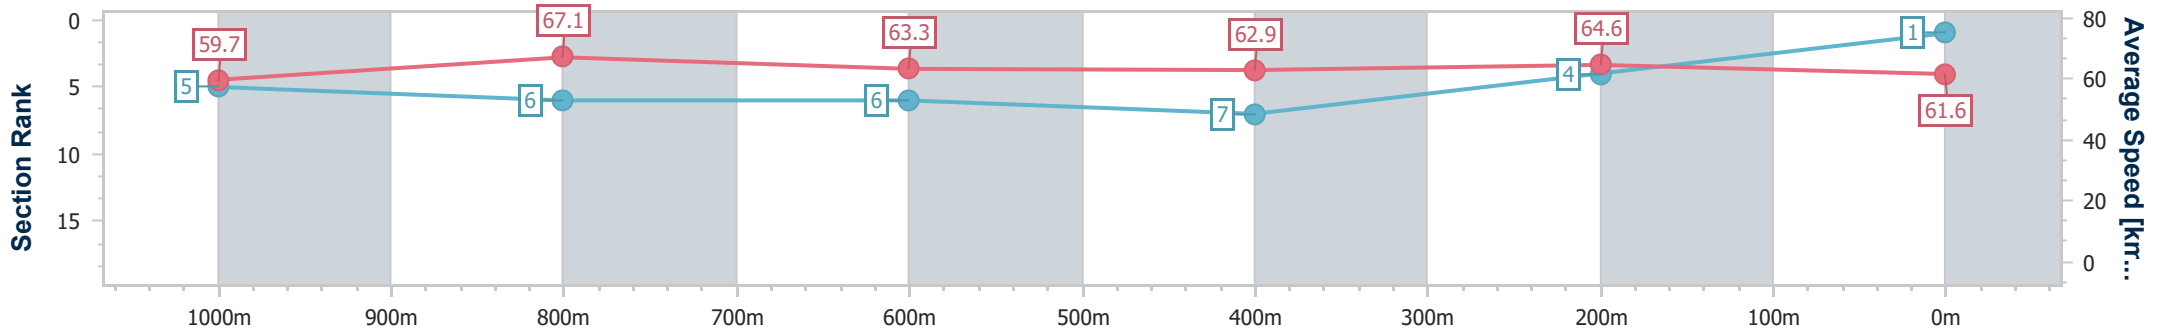

Ipswich QLD Professional

Race 7: TAB Class 3 Plate - 1200m

01 May 2024 - 16:08

Track Rating: Soft 5, Weather: Fine, Rail Position: +9.5m Entire

Section	Overall	1000m	800m	600m	400m	200m
Section Times	1:10.13 [1] (0:12.05)	0:58.08 [5] (0:11.01)	0:47.07 [6] (0:11.78)	0:35.29 [6] (0:11.97)	0:23.32 [7] (0:11.66)	0:11.66 [4]
Average Speed [km/h]	59.7	67.1	63.3	62.9	64.6	61.6
Top Speed [km/h]	66.9	67.6	66.1	64.8	66.0	63.6
Avg. Dist. to Rail [m]	13.5	10.2	9.6	10.3	13.6	15.5
Avg. Stride Freq. [Hz]	2.4	2.5	2.4	2.4	2.5	2.5
Avg. Stride Length [m]	6.8	7.5	7.3	7.2	7.1	6.8