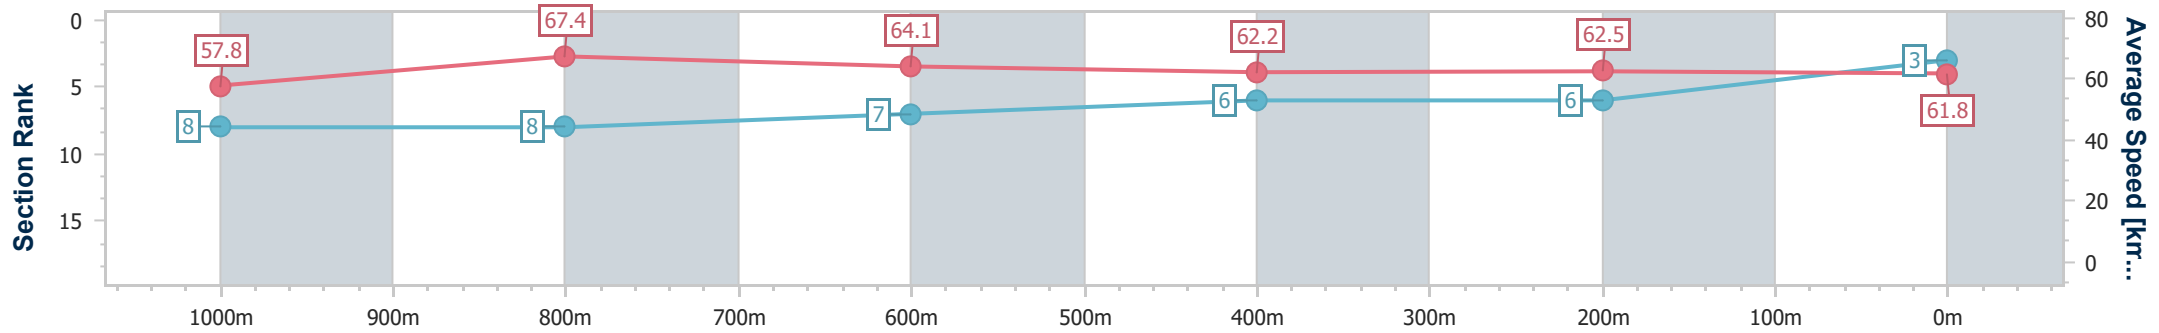

Ipswich QLD Professional

Race 7: TAB Class 3 Plate - 1200m

01 May 2024 - 16:08

Track Rating: Soft 5, Weather: Fine, Rail Position: +9.5m Entire

Section	Overall	1000m	800m	600m	400m	200m
Section Times	1:10.31 [3] (0:12.46)	0:57.85 [8] (0:10.92)	0:46.93 [8] (0:11.52)	0:35.41 [7] (0:11.88)	0:23.53 [6] (0:11.86)	0:11.67 [6] (0:11.67)
Average Speed [km/h]	57.8	67.4	64.1	62.2	62.5	61.8
Top Speed [km/h]	67.3	67.8	66.4	63.3	63.9	63.4
Avg. Dist. to Rail [m]	12.0	8.8	6.9	6.9	8.0	9.5
Avg. Stride Freq. [Hz]	2.2	2.4	2.3	2.3	2.3	2.3
Avg. Stride Length [m]	7.2	7.8	7.7	7.5	7.5	7.4