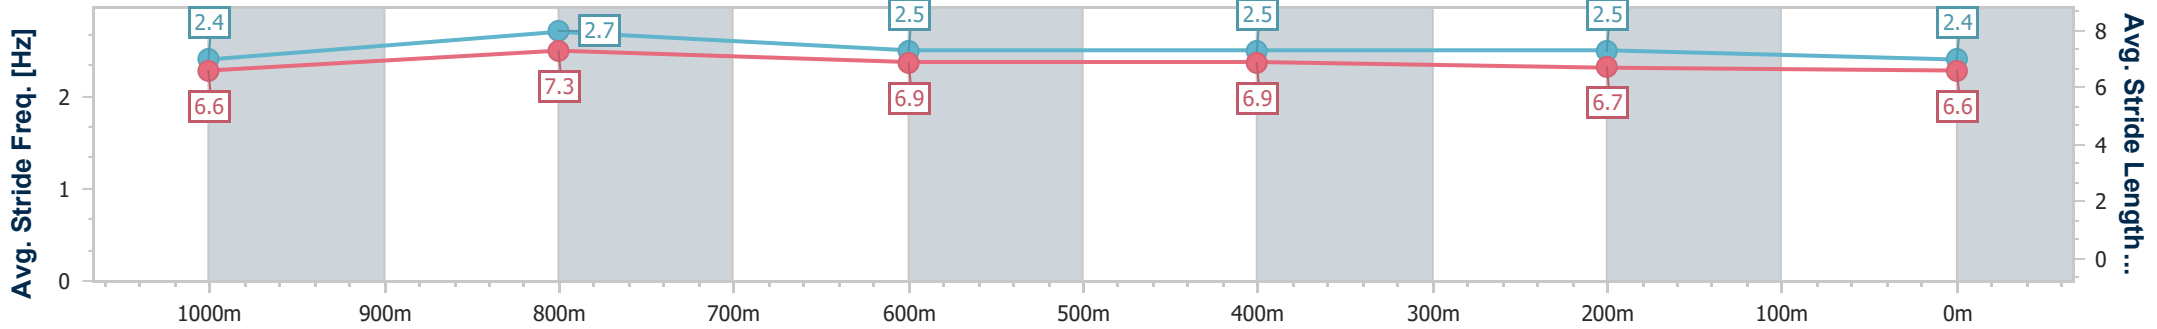

- [] Ranking at each section and finish
- .-.- No data available at this section
- NA No data available

Horse/Jockey Name	One 'N' Only
Final Rank	7
Fastest Section Time (Section)	0:10.55 (1000m)
Top Speed [km/h] (Section)	71.2 (1000m)
Race State	Finished

Ipswich QLD Professional

Race 7: TAB Class 3 Plate - 1200m

01 May 2024 - 16:08

Track Rating: Soft 5, Weather: Fine, Rail Position: +9.5m Entire

Section	Overall	1000m	800m	600m	400m	200m
Section Times	1:11.07 [7] (0:11.96)	0:59.11 [3] (0:10.55)	0:48.56 [1] (0:11.79)	0:36.77 [1] (0:11.93)	0:24.84 [1] (0:12.15)	0:12.69 [2] (0:12.69)
Average Speed [km/h]	60.3	69.7	62.9	62.3	60.8	56.8
Top Speed [km/h]	70.8	71.2	66.3	63.0	62.3	59.5
Avg. Dist. to Rail [m]	18.5	11.6	7.8	7.8	7.1	8.0
Avg. Stride Freq. [Hz]	2.4	2.7	2.5	2.5	2.5	2.4
Avg. Stride Length [m]	6.6	7.3	6.9	6.9	6.7	6.6