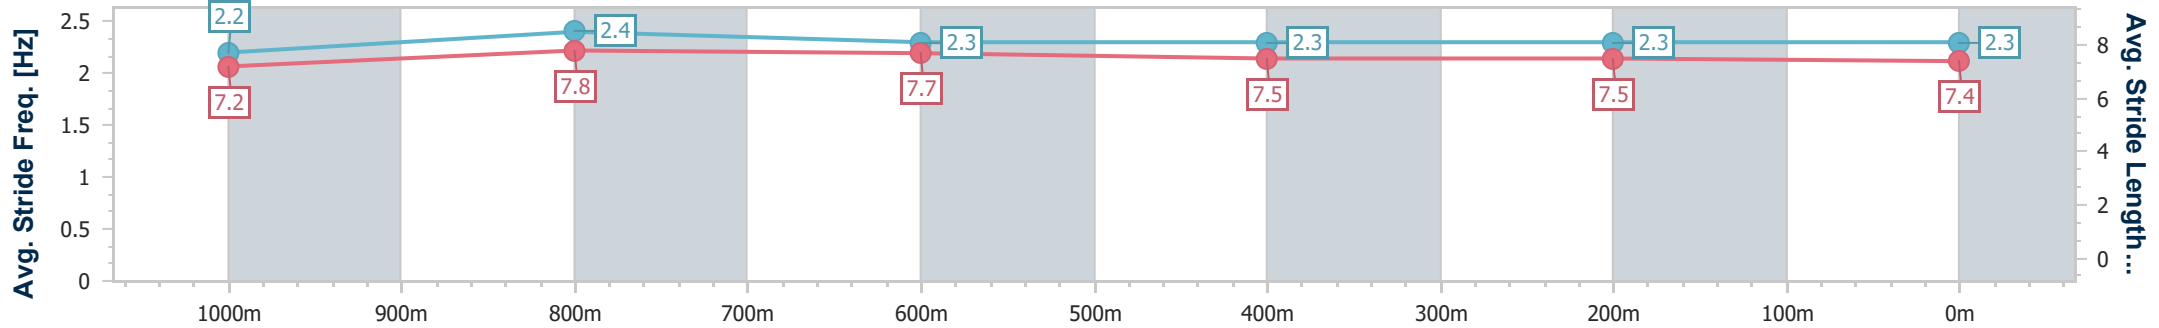

Ipswich QLD Professional

Race 7: TAB Class 3 Plate - 1200m

01 May 2024 - 16:08

Track Rating: Soft 5, Weather: Fine, Rail Position: +9.5m Entire

Section	Overall	1000m	800m	600m	400m	200m
Section Times	1:10.31 [3] (0:12.46)	0:57.85 [8] (0:10.92)	0:46.93 [8] (0:11.52)	0:35.41 [7] (0:11.88)	0:23.53 [6] (0:11.86)	0:11.67 [6] (0:11.67)
Average Speed [km/h]	57.8	67.4	64.1	62.2	62.5	61.8
Top Speed [km/h]	67.3	67.8	66.4	63.3	63.9	63.4
Avg. Dist. to Rail [m]	12.0	8.8	6.9	6.9	8.0	9.5
Avg. Stride Freq. [Hz]	2.2	2.4	2.3	2.3	2.3	2.3
Avg. Stride Length [m]	7.2	7.8	7.7	7.5	7.5	7.4