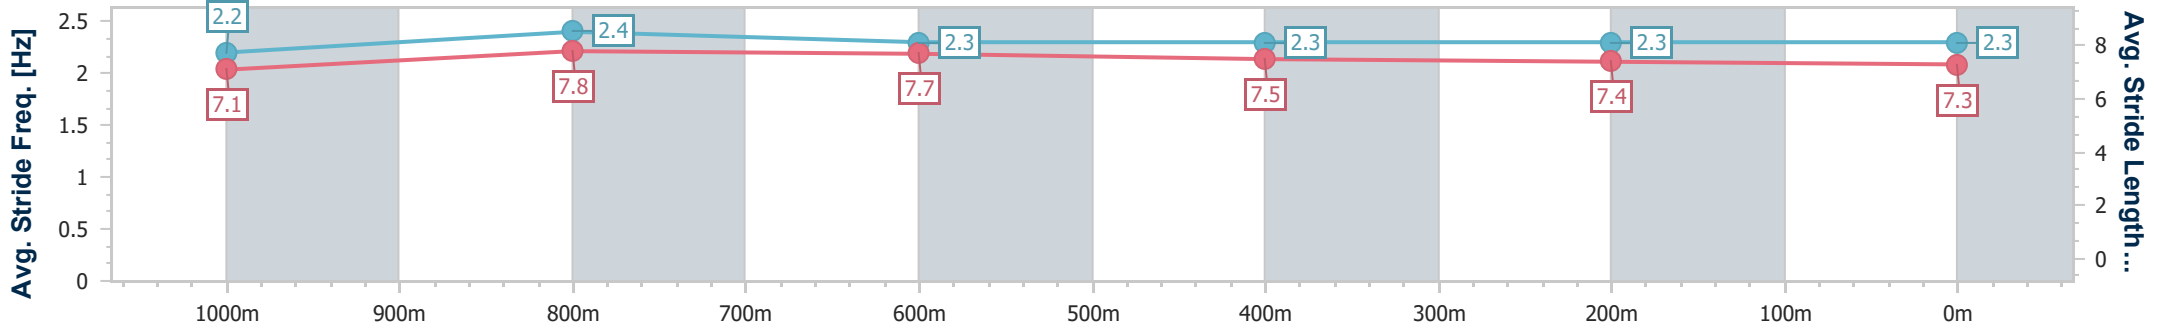

- [] Ranking at each section and finish
- .-.-.- No data available at this section
- NA No data available

Horse/Jockey Name	Treporti
Final Rank	9
Fastest Section Time (Section)	0:11.05 (1000m)
Top Speed [km/h] (Section)	67.8 (1000m)
Race State	Finished

Ipswich QLD Professional

Race 7: TAB Class 3 Plate - 1200m

01 May 2024 - 16:08

Track Rating: Soft 5, Weather: Fine, Rail Position: +9.5m Entire

Section	Overall	1000m	800m	600m	400m	200m
Section Times	1:11.34 [9] (0:12.51)	0:58.83 [9] (0:11.05)	0:47.78 [10] (0:11.50)	0:36.28 [10] (0:11.94)	0:24.34 [9] (0:12.28)	0:12.06 [10]
Average Speed [km/h]	57.7	66.6	64.9	62.9	61.2	59.4
Top Speed [km/h]	67.2	67.8	66.4	64.0	63.1	61.2
Avg. Dist. to Rail [m]	14.7	10.9	9.8	10.2	11.5	10.0
Avg. Stride Freq. [Hz]	2.2	2.4	2.3	2.3	2.3	2.3
Avg. Stride Length [m]	7.1	7.8	7.7	7.5	7.4	7.3

- [] Ranking at each section and finish
- .-.- No data available at this section
- NA No data available

Horse/Jockey Name	Deep Fire
Final Rank	10
Fastest Section Time (Section)	0:10.89 (1000m)
Top Speed [km/h] (Section)	69.2 (1000m)
Race State	Finished