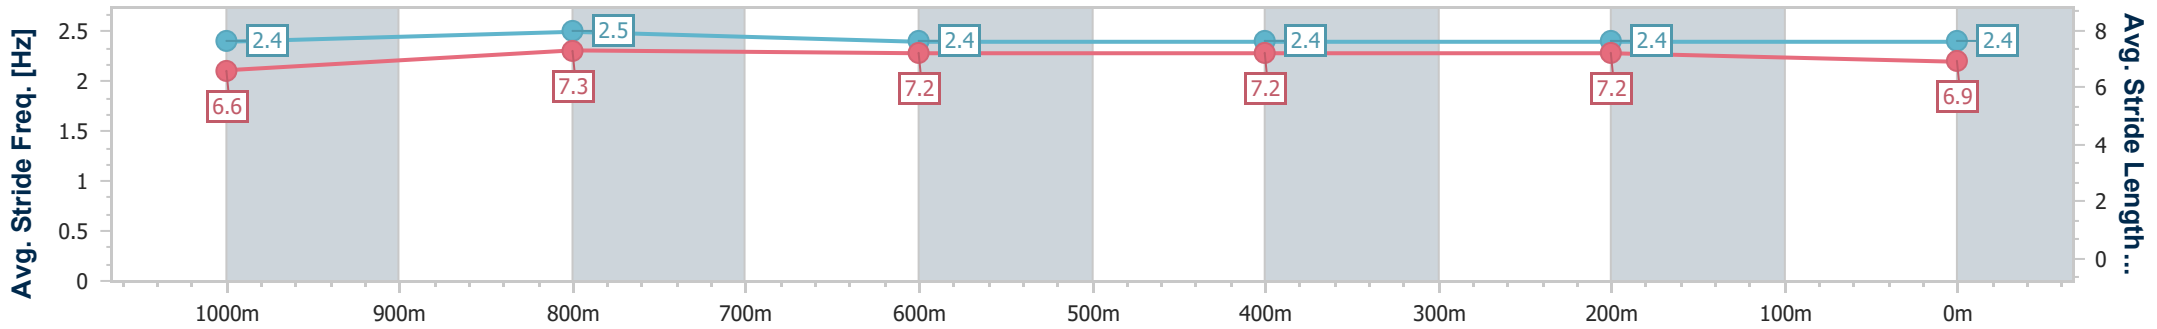

Ipswich QLD Professional

Race 7: TAB Class 3 Plate - 1200m

01 May 2024 - 16:08

Track Rating: Soft 5, Weather: Fine, Rail Position: +9.5m Entire

Section	Overall	1000m	800m	600m	400m	200m
Section Times	1:11.08 [8] (0:12.24)	0:58.84 [7] (0:11.04)	0:47.80 [7] (0:11.69)	0:36.11 [8] (0:12.04)	0:24.07 [10] (0:11.88)	0:12.19 [9] (0:12.19)
Average Speed [km/h]	59.1	66.6	63.8	62.2	63.3	59.1
Top Speed [km/h]	65.3	67.4	65.9	64.7	65.4	61.4
Avg. Dist. to Rail [m]	17.7	10.4	9.4	10.1	12.4	15.1
Avg. Stride Freq. [Hz]	2.4	2.5	2.4	2.4	2.4	2.4
Avg. Stride Length [m]	6.6	7.3	7.2	7.2	7.2	6.9

- [] Ranking at each section and finish
- .-.-.- No data available at this section
- NA No data available

Horse/Jockey Name	Treporti
Final Rank	9
Fastest Section Time (Section)	0:11.05 (1000m)
Top Speed [km/h] (Section)	67.8 (1000m)
Race State	Finished