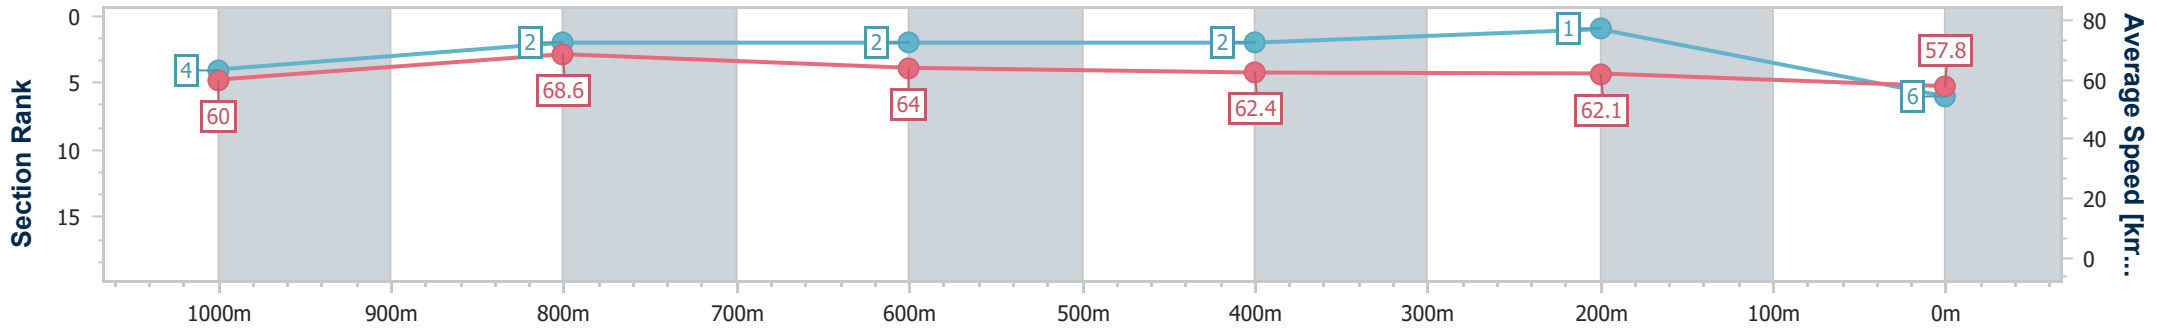

Ipswich QLD Professional

Race 7: TAB Class 3 Plate - 1200m

01 May 2024 - 16:08

Track Rating: Soft 5, Weather: Fine, Rail Position: +9.5m Entire

Section	Overall	1000m	800m	600m	400m	200m
Section Times	1:10.69 [6] (0:11.98)	0:58.71 [4] (0:10.69)	0:48.02 [2] (0:11.66)	0:36.36 [2] (0:11.95)	0:24.41 [2] (0:11.98)	0:12.43 [1] (0:12.43)
Average Speed [km/h]	60.0	68.6	64.0	62.4	62.1	57.8
Top Speed [km/h]	68.3	69.8	67.1	63.0	63.0	60.8
Avg. Dist. to Rail [m]	10.9	9.1	8.9	8.8	8.9	8.7
Avg. Stride Freq. [Hz]	2.3	2.4	2.3	2.3	2.3	2.2
Avg. Stride Length [m]	7.0	7.8	7.8	7.5	7.5	7.2

- [] Ranking at each section and finish
- .-.- No data available at this section
- NA No data available

Horse/Jockey Name	One 'N' Only
Final Rank	7
Fastest Section Time (Section)	0:10.55 (1000m)
Top Speed [km/h] (Section)	71.2 (1000m)
Race State	Finished