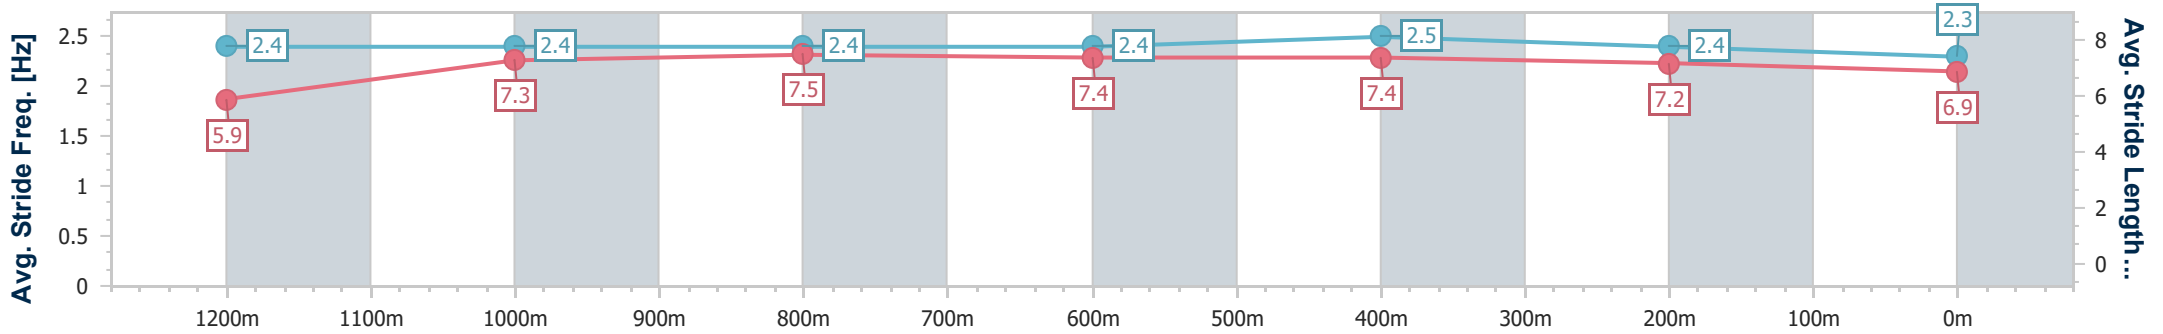

Rockhampton QLD Professional
 Race 7: BENTLEYS 2024 THE ARCHER - 1300m
 28 April 2024 - 16:22
 Track Rating: Good 4, Weather: Fine, Rail Position: +2.5m

Section	Overall	1200m	1000m	800m	600m	400m	200m
Section Times	1:15.66 [6] (0:07.86)	1:07.80 [4] (0:11.17)	0:56.63 [4] (0:11.21)	0:45.42 [5] (0:11.39)	0:34.03 [5] (0:10.76)	0:23.27 [4] (0:11.03)	0:12.24 [3] (0:12.24)
Average Speed [km/h]	46.1	64.5	63.9	64.2	67.0	65.3	59.4
Top Speed [km/h]	63.6	64.9	64.4	65.3	68.4	66.9	63.0
Avg. Dist. to Rail [m]	8.0	0.5	0.6	1.8	4.5	5.9	7.5
Avg. Stride Freq. [Hz]	2.4	2.3	2.3	2.3	2.4	2.4	2.3
Avg. Stride Length [m]	6.1	7.6	7.7	7.6	7.9	7.5	7.2

- [] Ranking at each section and finish
- .-.- No data available at this section
- NA No data available

Horse/Jockey Name	Arentee
Final Rank	7
Fastest Section Time (Section)	0:08.02 (Overall)
Top Speed [km/h] (Section)	69.7 (600m)
Race State	Finished

Rockhampton QLD Professional
 Race 7: BENTLEYS 2024 THE ARCHER - 1300m
 28 April 2024 - 16:22
 Track Rating: Good 4, Weather: Fine, Rail Position: +2.5m

Section	Overall	1200m	1000m	800m	600m	400m	200m
Section Times	1:15.96 [7] (0:08.02)	1:07.94 [5] (0:11.02)	0:56.92 [5] (0:10.93)	0:45.99 [4] (0:11.57)	0:34.42 [4] (0:10.78)	0:23.64 [3] (0:11.22)	0:12.42 [4]
Average Speed [km/h]	45.0	65.5	65.4	63.2	67.1	64.2	57.7
Top Speed [km/h]	66.3	67.3	66.8	65.2	69.7	66.8	61.8
Avg. Dist. to Rail [m]	9.1	1.2	0.9	2.0	5.4	6.0	6.9
Avg. Stride Freq. [Hz]	2.4	2.4	2.4	2.4	2.5	2.4	2.3
Avg. Stride Length [m]	5.9	7.3	7.5	7.4	7.4	7.2	6.9