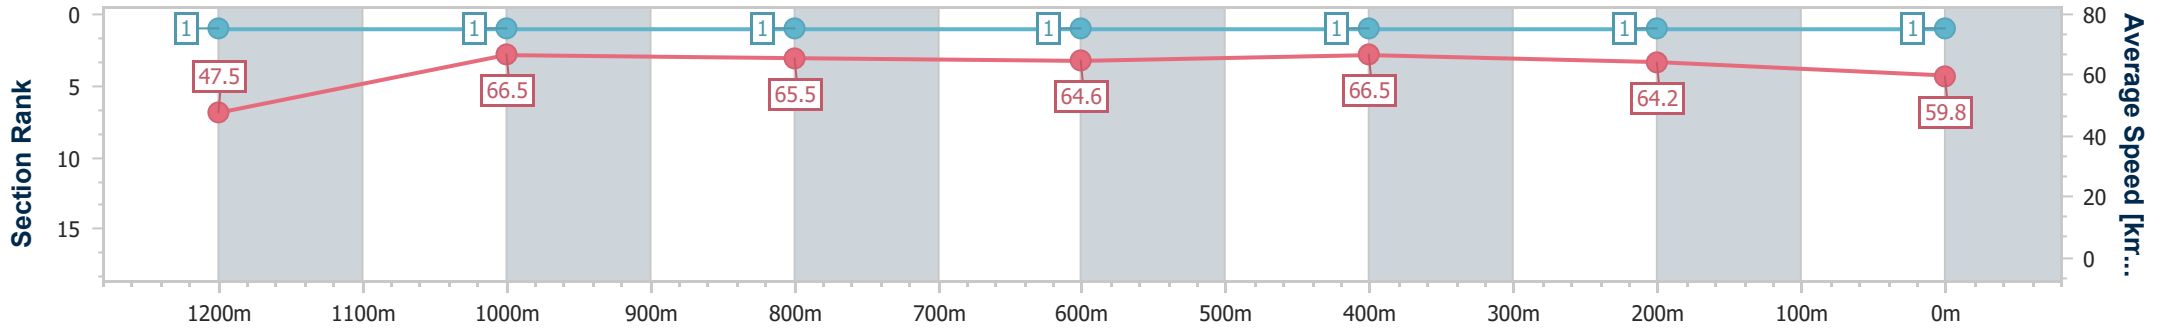

Horse/Jockey Name	Namazu
Final Rank	1
Fastest Section Time (Section)	0:07.62 (Overall)
Top Speed [km/h] (Section)	67.4 (600m)
Race State	Finished

Rockhampton QLD Professional
Race 7: BENTLEYS 2024 THE ARCHER - 1300m
28 April 2024 - 16:22
Track Rating: Good 4, Weather: Fine, Rail Position: +2.5m

Section	Overall	1200m	1000m	800m	600m	400m	200m
Section Times	1:15.05 [1] (0:07.62)	1:07.43 [1] (0:10.86)	0:56.57 [1] (0:10.99)	0:45.58 [1] (0:11.35)	0:34.23 [1] (0:10.86)	0:23.37 [1] (0:11.22)	0:12.15 [1] (0:12.15)
Average Speed [km/h]	47.5	66.5	65.5	64.6	66.5	64.2	59.8
Top Speed [km/h]	64.0	67.2	66.8	65.5	67.4	66.3	62.4
Avg. Dist. to Rail [m]	11.6	2.2	0.8	2.3	2.9	2.4	3.2
Avg. Stride Freq. [Hz]	2.4	2.3	2.2	2.2	2.3	2.2	2.1
Avg. Stride Length [m]	6.4	7.9	8.0	8.0	8.1	8.0	7.7

- [ ] Ranking at each section and finish
- -.-.- No data available at this section
- NA No data available