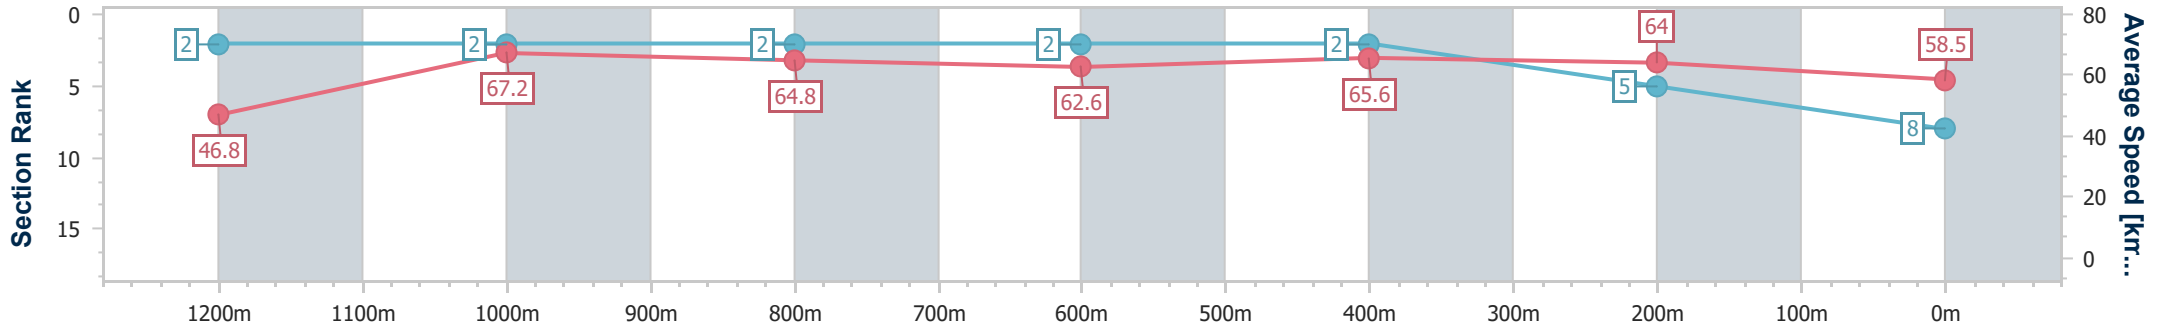

- [] Ranking at each section and finish
- .-.- No data available at this section
- NA No data available

Horse/Jockey Name	Master Jamie
Final Rank	8
Fastest Section Time (Section)	0:07.72 (Overall)
Top Speed [km/h] (Section)	68.2 (1200m)
Race State	Finished

Rockhampton QLD Professional
 Race 7: BENTLEYS 2024 THE ARCHER - 1300m
 28 April 2024 - 16:22
 Track Rating: Good 4, Weather: Fine, Rail Position: +2.5m

Section	Overall	1200m	1000m	800m	600m	400m	200m
Section Times	1:15.98 [8] (0:07.72)	1:08.26 [2] (0:10.81)	0:57.45 [2] (0:11.08)	0:46.37 [2] (0:11.69)	0:34.68 [2] (0:11.01)	0:23.67 [2] (0:11.24)	0:12.43 [5] (0:12.43)
Average Speed [km/h]	46.8	67.2	64.8	62.6	65.6	64.0	58.5
Top Speed [km/h]	65.1	68.2	66.7	63.6	66.9	65.2	62.3
Avg. Dist. to Rail [m]	13.3	4.6	0.5	2.0	3.4	3.4	2.5
Avg. Stride Freq. [Hz]	2.4	2.5	2.4	2.4	2.5	2.4	2.3
Avg. Stride Length [m]	6.1	7.3	7.4	7.2	7.4	7.4	7.1