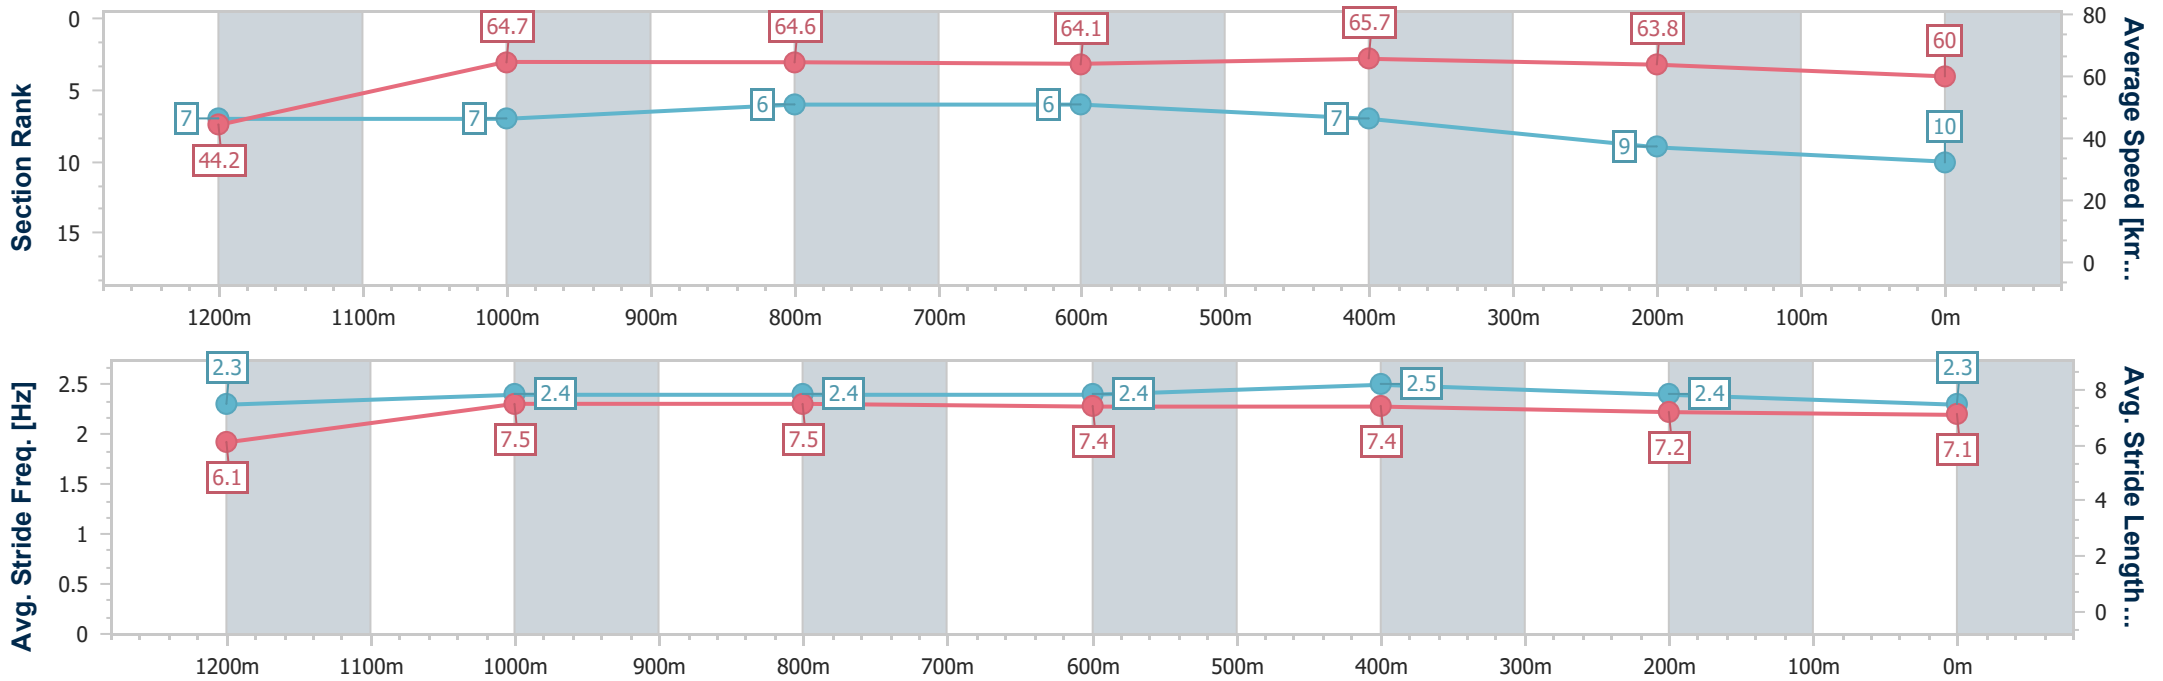

Rockhampton QLD Professional
 Race 7: BENTLEYS 2024 THE ARCHER - 1300m
 28 April 2024 - 16:22
 Track Rating: Good 4, Weather: Fine, Rail Position: +2.5m

Section	Overall	1200m	1000m	800m	600m	400m	200m
Section Times	1:16.05 [9] (0:08.26)	1:07.79 [9] (0:11.15)	0:56.64 [8] (0:11.33)	0:45.31 [9] (0:11.38)	0:33.93 [9] (0:10.90)	0:23.03 [10] (0:11.05)	0:11.98 [10] (0:11.98)
Average Speed [km/h]	43.7	64.7	63.5	64.5	66.4	65.0	60.7
Top Speed [km/h]	60.9	65.5	64.7	65.6	67.7	66.6	63.2
Avg. Dist. to Rail [m]	5.7	0.6	0.3	2.3	5.0	8.0	7.3
Avg. Stride Freq. [Hz]	2.3	2.5	2.4	2.4	2.5	2.5	2.4
Avg. Stride Length [m]	5.8	7.2	7.4	7.4	7.3	7.2	7.1

- [] Ranking at each section and finish
- .-.- No data available at this section
- NA No data available

Horse/Jockey Name	Nikau Spur
Final Rank	10
Fastest Section Time (Section)	0:08.14 (Overall)
Top Speed [km/h] (Section)	66.7 (600m)
Race State	Finished

Rockhampton QLD Professional
 Race 7: BENTLEYS 2024 THE ARCHER - 1300m
 28 April 2024 - 16:22
 Track Rating: Good 4, Weather: Fine, Rail Position: +2.5m

Section	Overall	1200m	1000m	800m	600m	400m	200m
Section Times	1:16.06 [10] (0:08.14)	1:07.92 [7] (0:11.12)	0:56.80 [7] (0:11.05)	0:45.75 [6] (0:11.36)	0:34.39 [6] (0:10.97)	0:23.42 [7] (0:11.27)	0:12.15 [9]
Average Speed [km/h]	44.2	64.7	64.6	64.1	65.7	63.8	60.0
Top Speed [km/h]	62.1	66.4	66.4	65.2	66.7	66.2	62.6
Avg. Dist. to Rail [m]	3.1	1.1	1.4	1.6	3.8	5.9	5.3
Avg. Stride Freq. [Hz]	2.3	2.4	2.4	2.4	2.5	2.4	2.3
Avg. Stride Length [m]	6.1	7.5	7.5	7.4	7.4	7.2	7.1