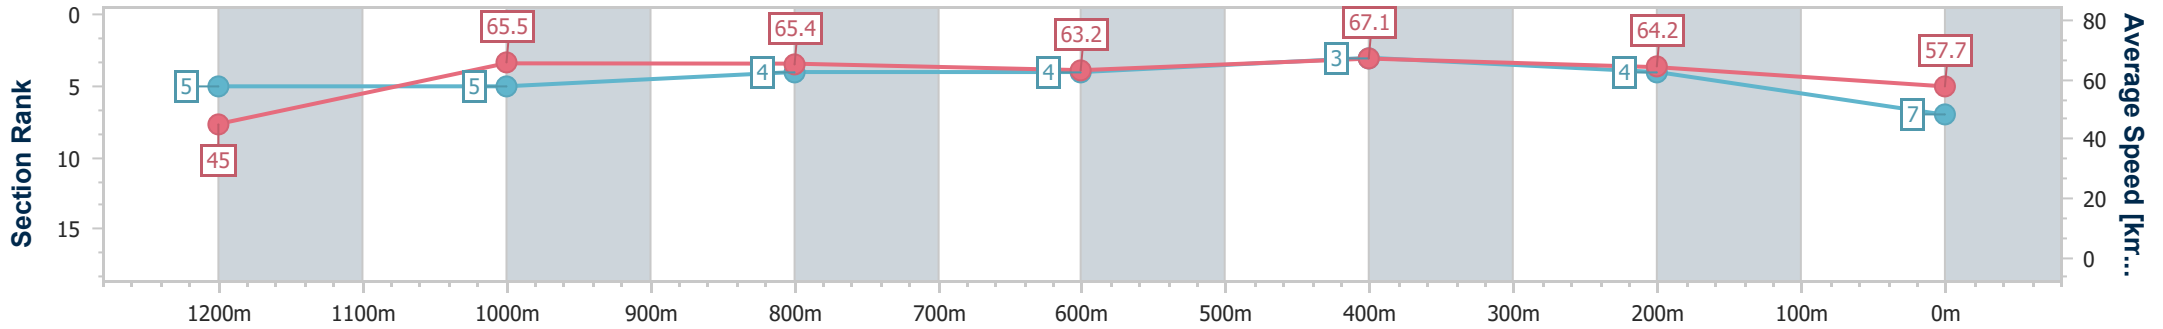

Horse/Jockey Name	Arentee
Final Rank	7
Fastest Section Time (Section)	0:08.02 (Overall)
Top Speed [km/h] (Section)	69.7 (600m)
Race State	Finished

Rockhampton QLD Professional
Race 7: BENTLEYS 2024 THE ARCHER - 1300m
28 April 2024 - 16:22
Track Rating: Good 4, Weather: Fine, Rail Position: +2.5m

Section	Overall	1200m	1000m	800m	600m	400m	200m
Section Times	1:15.96 [7] (0:08.02)	1:07.94 [5] (0:11.02)	0:56.92 [5] (0:10.93)	0:45.99 [4] (0:11.57)	0:34.42 [4] (0:10.78)	0:23.64 [3] (0:11.22)	0:12.42 [4]
Average Speed [km/h]	45.0	65.5	65.4	63.2	67.1	64.2	57.7
Top Speed [km/h]	66.3	67.3	66.8	65.2	69.7	66.8	61.8
Avg. Dist. to Rail [m]	9.1	1.2	0.9	2.0	5.4	6.0	6.9
Avg. Stride Freq. [Hz]	2.4	2.4	2.4	2.4	2.5	2.4	2.3
Avg. Stride Length [m]	5.9	7.3	7.5	7.4	7.4	7.2	6.9

- [ ] Ranking at each section and finish
- -.-.- No data available at this section
- NA No data available