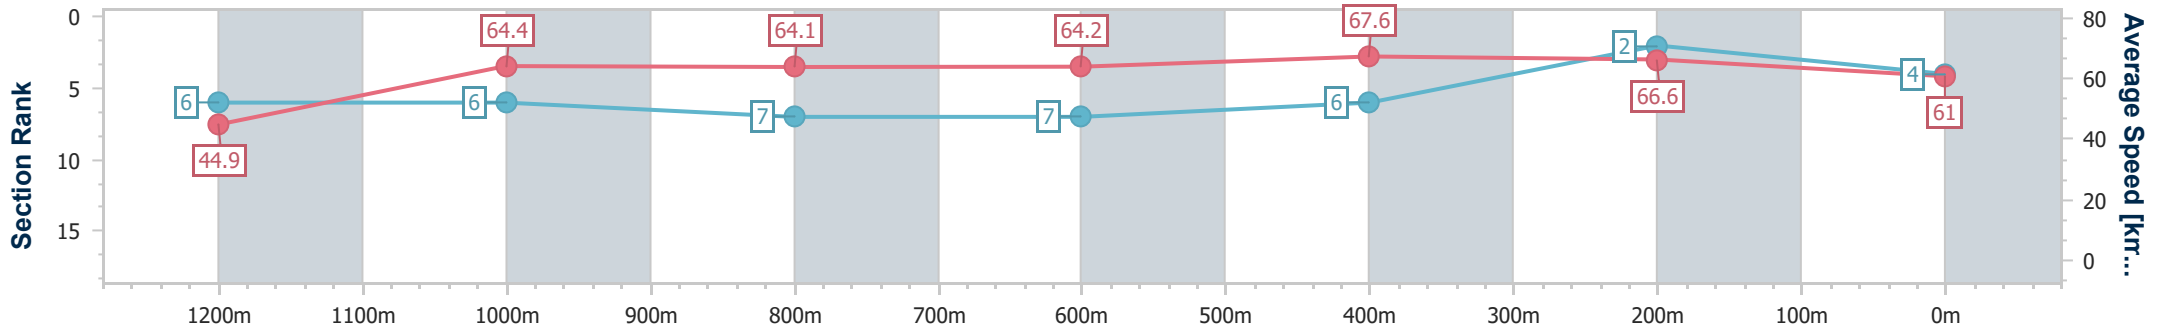

Horse/Jockey Name	Strait Acer
Final Rank	4
Fastest Section Time (Section)	0:08.04 (Overall)
Top Speed [km/h] (Section)	68.6 (600m)
Race State	Finished

Rockhampton QLD Professional
Race 7: BENTLEYS 2024 THE ARCHER - 1300m
28 April 2024 - 16:22
Track Rating: Good 4, Weather: Fine, Rail Position: +2.5m

Section	Overall	1200m	1000m	800m	600m	400m	200m
Section Times	1:15.23 [4] (0:08.04)	1:07.19 [6] (0:11.16)	0:56.03 [6] (0:11.20)	0:44.83 [7] (0:11.43)	0:33.40 [7] (0:10.69)	0:22.71 [6] (0:10.80)	0:11.91 [2] (0:11.91)
Average Speed [km/h]	44.9	64.4	64.1	64.2	67.6	66.6	61.0
Top Speed [km/h]	61.7	65.8	65.7	65.3	68.6	68.3	64.0
Avg. Dist. to Rail [m]	4.4	0.3	0.5	2.4	5.0	7.2	8.0
Avg. Stride Freq. [Hz]	2.2	2.3	2.2	2.2	2.3	2.4	2.3
Avg. Stride Length [m]	6.4	7.9	8.0	7.9	8.1	7.8	7.4

- [ ] Ranking at each section and finish
- -.-.- No data available at this section
- NA No data available