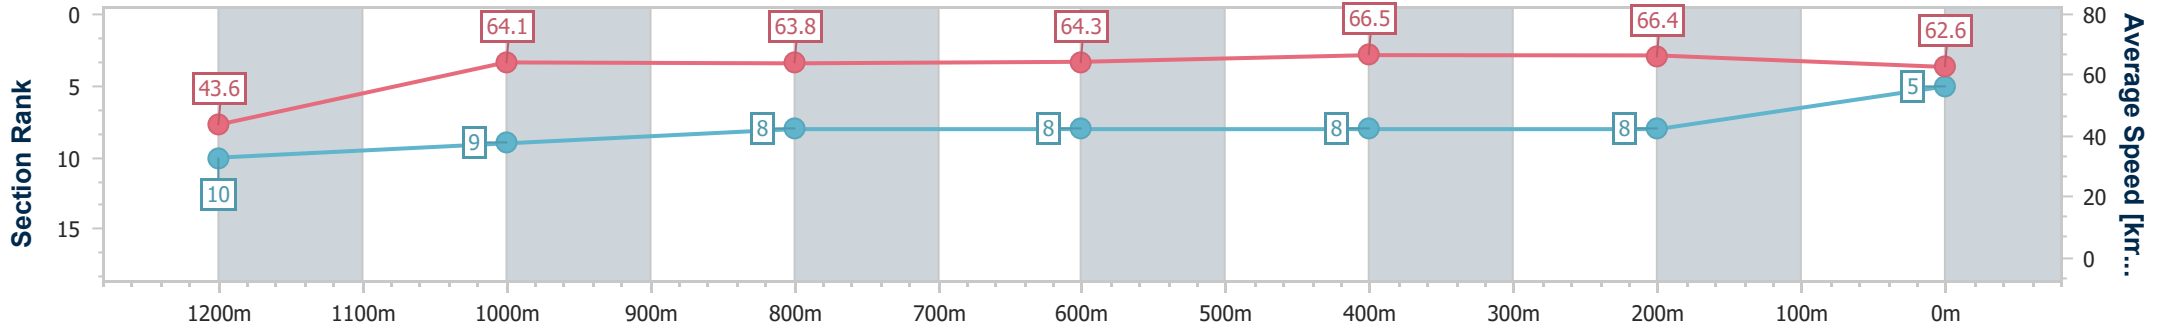

Horse/Jockey Name	Ucalledit
Final Rank	5
Fastest Section Time (Section)	0:08.27 (Overall)
Top Speed [km/h] (Section)	68.0 (600m)
Race State	Finished

Rockhampton QLD Professional
Race 7: BENTLEYS 2024 THE ARCHER - 1300m
28 April 2024 - 16:22
Track Rating: Good 4, Weather: Fine, Rail Position: +2.5m

Section	Overall	1200m	1000m	800m	600m	400m	200m
Section Times	1:15.36 [5] (0:08.27)	1:07.09 [10] (0:11.24)	0:55.85 [9] (0:11.22)	0:44.63 [8] (0:11.31)	0:33.32 [8] (0:10.85)	0:22.47 [8] (0:10.86)	0:11.61 [8]
Average Speed [km/h]	43.6	64.1	63.8	64.3	66.5	66.4	62.6
Top Speed [km/h]	62.8	64.8	65.4	65.0	68.0	67.8	65.4
Avg. Dist. to Rail [m]	4.2	0.3	1.1	1.4	4.0	5.4	4.8
Avg. Stride Freq. [Hz]	2.2	2.4	2.3	2.4	2.4	2.4	2.3
Avg. Stride Length [m]	6.2	7.5	7.6	7.6	7.8	7.7	7.5

- [ ] Ranking at each section and finish
- -.-.- No data available at this section
- NA No data available