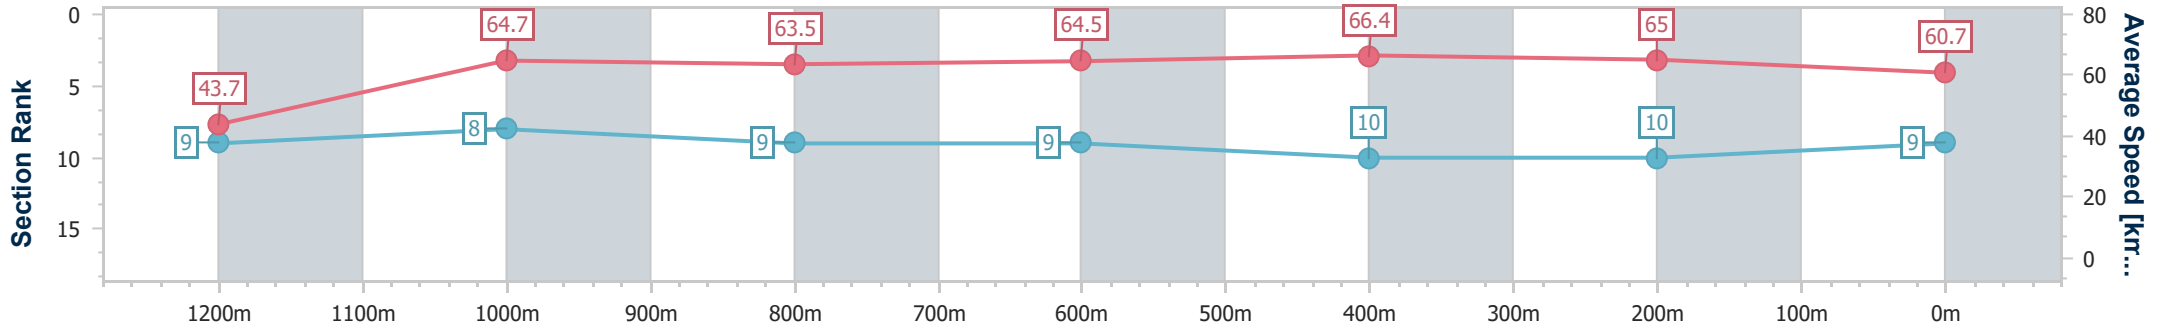

Horse/Jockey Name	Super Helpful
Final Rank	9
Fastest Section Time (Section)	0:08.26 (Overall)
Top Speed [km/h] (Section)	67.7 (600m)
Race State	Finished

Rockhampton QLD Professional
Race 7: BENTLEYS 2024 THE ARCHER - 1300m
28 April 2024 - 16:22
Track Rating: Good 4, Weather: Fine, Rail Position: +2.5m

Section	Overall	1200m	1000m	800m	600m	400m	200m
Section Times	1:16.05 [9] (0:08.26)	1:07.79 [9] (0:11.15)	0:56.64 [8] (0:11.33)	0:45.31 [9] (0:11.38)	0:33.93 [9] (0:10.90)	0:23.03 [10] (0:11.05)	0:11.98 [10] (0:11.98)
Average Speed [km/h]	43.7	64.7	63.5	64.5	66.4	65.0	60.7
Top Speed [km/h]	60.9	65.5	64.7	65.6	67.7	66.6	63.2
Avg. Dist. to Rail [m]	5.7	0.6	0.3	2.3	5.0	8.0	7.3
Avg. Stride Freq. [Hz]	2.3	2.5	2.4	2.4	2.5	2.5	2.4
Avg. Stride Length [m]	5.8	7.2	7.4	7.4	7.3	7.2	7.1

- [ ] Ranking at each section and finish
- -.-.- No data available at this section
- NA No data available