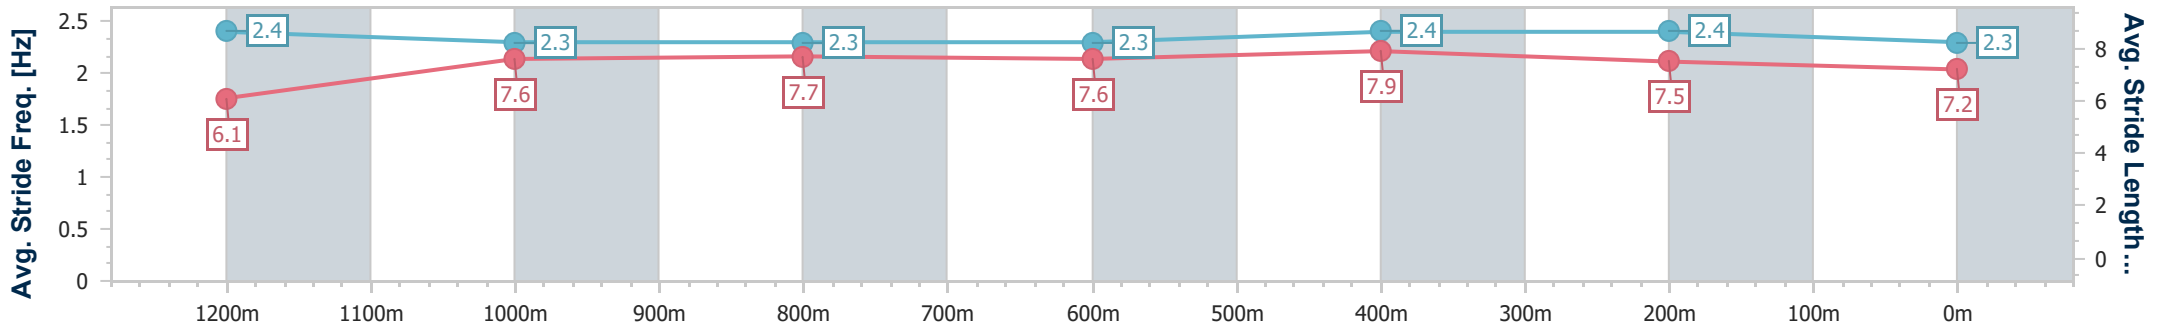

- [] Ranking at each section and finish
- .-.- No data available at this section
- NA No data available

Horse/Jockey Name	Eaglemont
Final Rank	6
Fastest Section Time (Section)	0:07.86 (Overall)
Top Speed [km/h] (Section)	68.4 (600m)
Race State	Finished

Rockhampton QLD Professional
 Race 7: BENTLEYS 2024 THE ARCHER - 1300m
 28 April 2024 - 16:22
 Track Rating: Good 4, Weather: Fine, Rail Position: +2.5m

Section	Overall	1200m	1000m	800m	600m	400m	200m
Section Times	1:15.66 [6] (0:07.86)	1:07.80 [4] (0:11.17)	0:56.63 [4] (0:11.21)	0:45.42 [5] (0:11.39)	0:34.03 [5] (0:10.76)	0:23.27 [4] (0:11.03)	0:12.24 [3] (0:12.24)
Average Speed [km/h]	46.1	64.5	63.9	64.2	67.0	65.3	59.4
Top Speed [km/h]	63.6	64.9	64.4	65.3	68.4	66.9	63.0
Avg. Dist. to Rail [m]	8.0	0.5	0.6	1.8	4.5	5.9	7.5
Avg. Stride Freq. [Hz]	2.4	2.3	2.3	2.3	2.4	2.4	2.3
Avg. Stride Length [m]	6.1	7.6	7.7	7.6	7.9	7.5	7.2