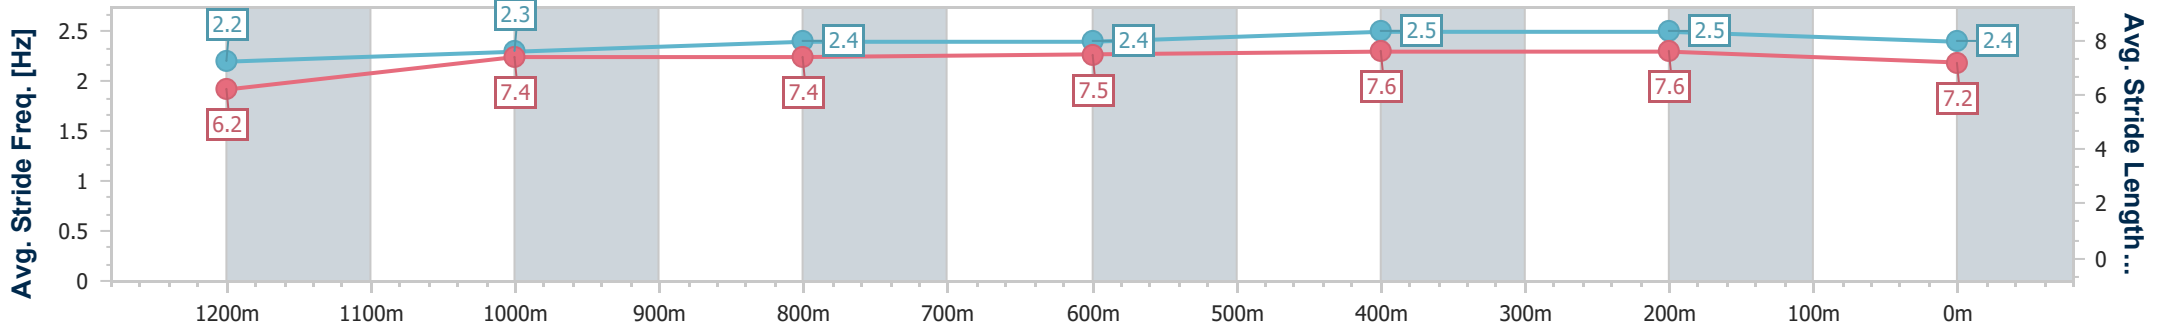

Horse/Jockey Name	Lavish Empire
Final Rank	2
Fastest Section Time (Section)	0:08.29 (Overall)
Top Speed [km/h] (Section)	69.3 (600m)
Race State	Finished

Rockhampton QLD Professional
Race 7: BENTLEYS 2024 THE ARCHER - 1300m
28 April 2024 - 16:22
Track Rating: Good 4, Weather: Fine, Rail Position: +2.5m

Section	Overall	1200m	1000m	800m	600m	400m	200m
Section Times	1:15.19 [2] (0:08.29)	1:06.90 [11] (0:11.49)	0:55.41 [11] (0:11.32)	0:44.09 [11] (0:11.17)	0:32.92 [10] (0:10.67)	0:22.25 [9] (0:10.71)	0:11.54 [6]
Average Speed [km/h]	43.6	62.8	63.3	65.1	67.5	67.3	62.9
Top Speed [km/h]	58.6	64.7	64.3	66.4	69.3	68.6	66.0
Avg. Dist. to Rail [m]	7.8	1.4	0.7	1.2	4.7	7.4	9.2
Avg. Stride Freq. [Hz]	2.2	2.3	2.4	2.4	2.5	2.5	2.4
Avg. Stride Length [m]	6.2	7.4	7.4	7.5	7.6	7.6	7.2

- [ ] Ranking at each section and finish
- -.-.- No data available at this section
- NA No data available