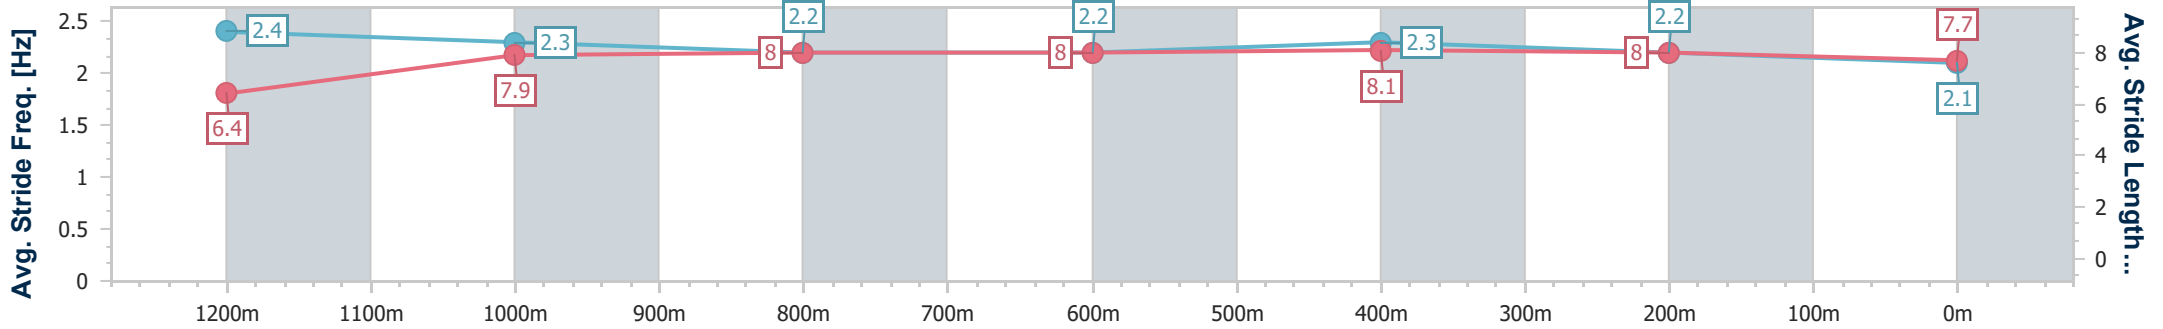

Horse/Jockey Name	Namazu
Final Rank	1
Fastest Section Time (Section)	0:07.62 (Overall)
Top Speed [km/h] (Section)	67.4 (600m)
Race State	Finished

Rockhampton QLD Professional
Race 7: BENTLEYS 2024 THE ARCHER - 1300m
28 April 2024 - 16:22
Track Rating: Good 4, Weather: Fine, Rail Position: +2.5m

Section	Overall	1200m	1000m	800m	600m	400m	200m
Section Times	1:15.05 [1] (0:07.62)	1:07.43 [1] (0:10.86)	0:56.57 [1] (0:10.99)	0:45.58 [1] (0:11.35)	0:34.23 [1] (0:10.86)	0:23.37 [1] (0:11.22)	0:12.15 [1] (0:12.15)
Average Speed [km/h]	47.5	66.5	65.5	64.6	66.5	64.2	59.8
Top Speed [km/h]	64.0	67.2	66.8	65.5	67.4	66.3	62.4
Avg. Dist. to Rail [m]	11.6	2.2	0.8	2.3	2.9	2.4	3.2
Avg. Stride Freq. [Hz]	2.4	2.3	2.2	2.2	2.3	2.2	2.1
Avg. Stride Length [m]	6.4	7.9	8.0	8.0	8.1	8.0	7.7

- [ ] Ranking at each section and finish
- -.-.- No data available at this section
- NA No data available