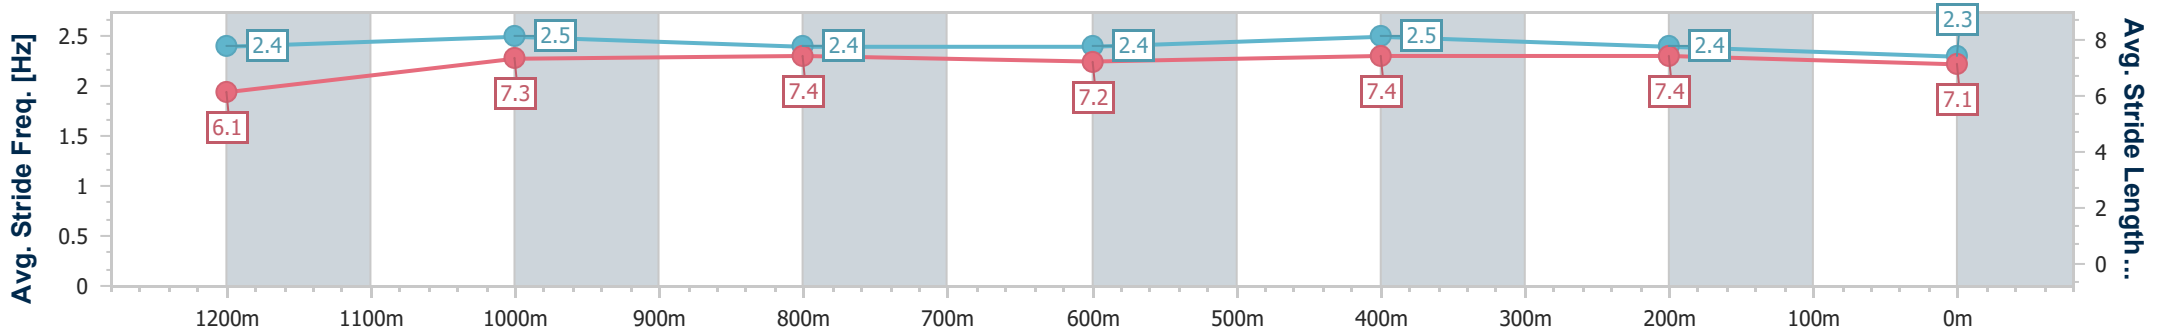

Rockhampton QLD Professional
 Race 7: BENTLEYS 2024 THE ARCHER - 1300m
 28 April 2024 - 16:22
 Track Rating: Good 4, Weather: Fine, Rail Position: +2.5m

Section	Overall	1200m	1000m	800m	600m	400m	200m
Section Times	1:15.96 [7] (0:08.02)	1:07.94 [5] (0:11.02)	0:56.92 [5] (0:10.93)	0:45.99 [4] (0:11.57)	0:34.42 [4] (0:10.78)	0:23.64 [3] (0:11.22)	0:12.42 [4]
Average Speed [km/h]	45.0	65.5	65.4	63.2	67.1	64.2	57.7
Top Speed [km/h]	66.3	67.3	66.8	65.2	69.7	66.8	61.8
Avg. Dist. to Rail [m]	9.1	1.2	0.9	2.0	5.4	6.0	6.9
Avg. Stride Freq. [Hz]	2.4	2.4	2.4	2.4	2.5	2.4	2.3
Avg. Stride Length [m]	5.9	7.3	7.5	7.4	7.4	7.2	6.9

- [] Ranking at each section and finish
- .-.- No data available at this section
- NA No data available

Horse/Jockey Name	Master Jamie
Final Rank	8
Fastest Section Time (Section)	0:07.72 (Overall)
Top Speed [km/h] (Section)	68.2 (1200m)
Race State	Finished

Rockhampton QLD Professional
 Race 7: BENTLEYS 2024 THE ARCHER - 1300m
 28 April 2024 - 16:22
 Track Rating: Good 4, Weather: Fine, Rail Position: +2.5m

Section	Overall	1200m	1000m	800m	600m	400m	200m
Section Times	1:15.98 [8] (0:07.72)	1:08.26 [2] (0:10.81)	0:57.45 [2] (0:11.08)	0:46.37 [2] (0:11.69)	0:34.68 [2] (0:11.01)	0:23.67 [2] (0:11.24)	0:12.43 [5] (0:12.43)
Average Speed [km/h]	46.8	67.2	64.8	62.6	65.6	64.0	58.5
Top Speed [km/h]	65.1	68.2	66.7	63.6	66.9	65.2	62.3
Avg. Dist. to Rail [m]	13.3	4.6	0.5	2.0	3.4	3.4	2.5
Avg. Stride Freq. [Hz]	2.4	2.5	2.4	2.4	2.5	2.4	2.3
Avg. Stride Length [m]	6.1	7.3	7.4	7.2	7.4	7.4	7.1