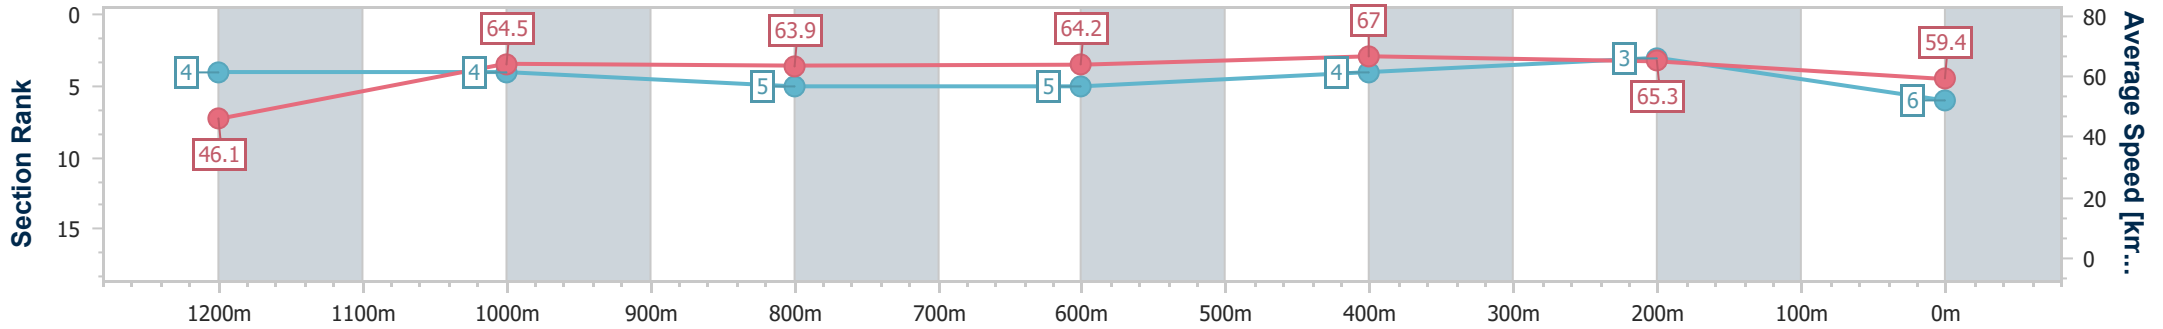

Horse/Jockey Name	Eaglemont
Final Rank	6
Fastest Section Time (Section)	0:07.86 (Overall)
Top Speed [km/h] (Section)	68.4 (600m)
Race State	Finished

Rockhampton QLD Professional
Race 7: BENTLEYS 2024 THE ARCHER - 1300m
28 April 2024 - 16:22
Track Rating: Good 4, Weather: Fine, Rail Position: +2.5m

Section	Overall	1200m	1000m	800m	600m	400m	200m
Section Times	1:15.66 [6] (0:07.86)	1:07.80 [4] (0:11.17)	0:56.63 [4] (0:11.21)	0:45.42 [5] (0:11.39)	0:34.03 [5] (0:10.76)	0:23.27 [4] (0:11.03)	0:12.24 [3] (0:12.24)
Average Speed [km/h]	46.1	64.5	63.9	64.2	67.0	65.3	59.4
Top Speed [km/h]	63.6	64.9	64.4	65.3	68.4	66.9	63.0
Avg. Dist. to Rail [m]	8.0	0.5	0.6	1.8	4.5	5.9	7.5
Avg. Stride Freq. [Hz]	2.4	2.3	2.3	2.3	2.4	2.4	2.3
Avg. Stride Length [m]	6.1	7.6	7.7	7.6	7.9	7.5	7.2

- [ ] Ranking at each section and finish
- -.-.- No data available at this section
- NA No data available