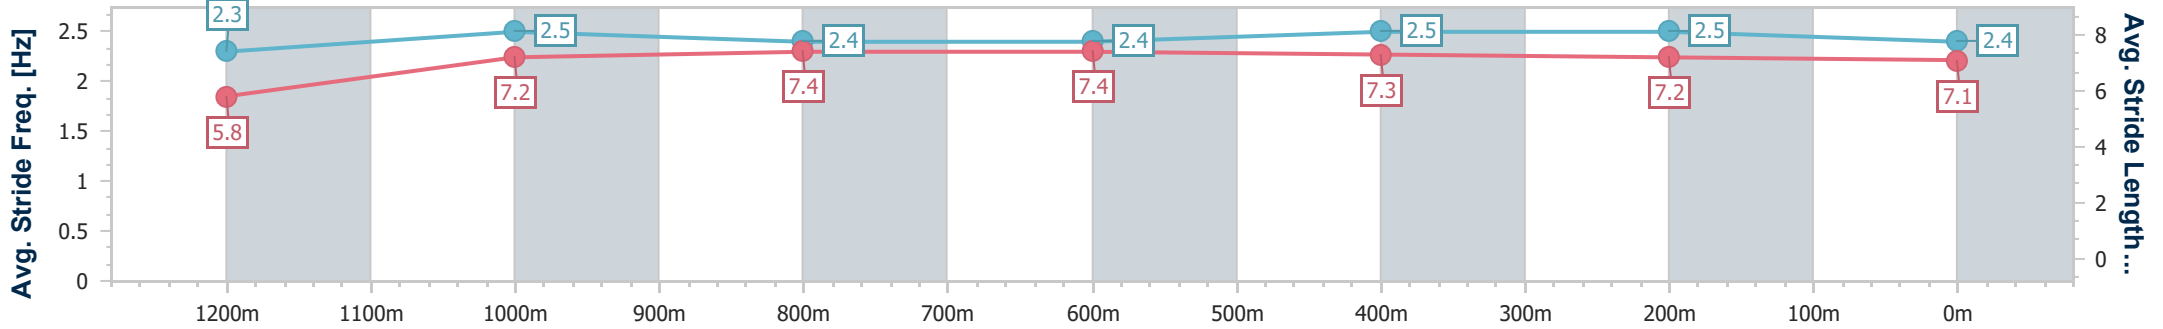

Rockhampton QLD Professional
 Race 7: BENTLEYS 2024 THE ARCHER - 1300m
 28 April 2024 - 16:22
 Track Rating: Good 4, Weather: Fine, Rail Position: +2.5m

Section	Overall	1200m	1000m	800m	600m	400m	200m
Section Times	1:15.98 [8] (0:07.72)	1:08.26 [2] (0:10.81)	0:57.45 [2] (0:11.08)	0:46.37 [2] (0:11.69)	0:34.68 [2] (0:11.01)	0:23.67 [2] (0:11.24)	0:12.43 [5] (0:12.43)
Average Speed [km/h]	46.8	67.2	64.8	62.6	65.6	64.0	58.5
Top Speed [km/h]	65.1	68.2	66.7	63.6	66.9	65.2	62.3
Avg. Dist. to Rail [m]	13.3	4.6	0.5	2.0	3.4	3.4	2.5
Avg. Stride Freq. [Hz]	2.4	2.5	2.4	2.4	2.5	2.4	2.3
Avg. Stride Length [m]	6.1	7.3	7.4	7.2	7.4	7.4	7.1

- [] Ranking at each section and finish
- .-.- No data available at this section
- NA No data available

Horse/Jockey Name	Super Helpful
Final Rank	9
Fastest Section Time (Section)	0:08.26 (Overall)
Top Speed [km/h] (Section)	67.7 (600m)
Race State	Finished

Rockhampton QLD Professional
 Race 7: BENTLEYS 2024 THE ARCHER - 1300m
 28 April 2024 - 16:22
 Track Rating: Good 4, Weather: Fine, Rail Position: +2.5m

Section	Overall	1200m	1000m	800m	600m	400m	200m
Section Times	1:16.05 [9] (0:08.26)	1:07.79 [9] (0:11.15)	0:56.64 [8] (0:11.33)	0:45.31 [9] (0:11.38)	0:33.93 [9] (0:10.90)	0:23.03 [10] (0:11.05)	0:11.98 [10] (0:11.98)
Average Speed [km/h]	43.7	64.7	63.5	64.5	66.4	65.0	60.7
Top Speed [km/h]	60.9	65.5	64.7	65.6	67.7	66.6	63.2
Avg. Dist. to Rail [m]	5.7	0.6	0.3	2.3	5.0	8.0	7.3
Avg. Stride Freq. [Hz]	2.3	2.5	2.4	2.4	2.5	2.5	2.4
Avg. Stride Length [m]	5.8	7.2	7.4	7.4	7.3	7.2	7.1