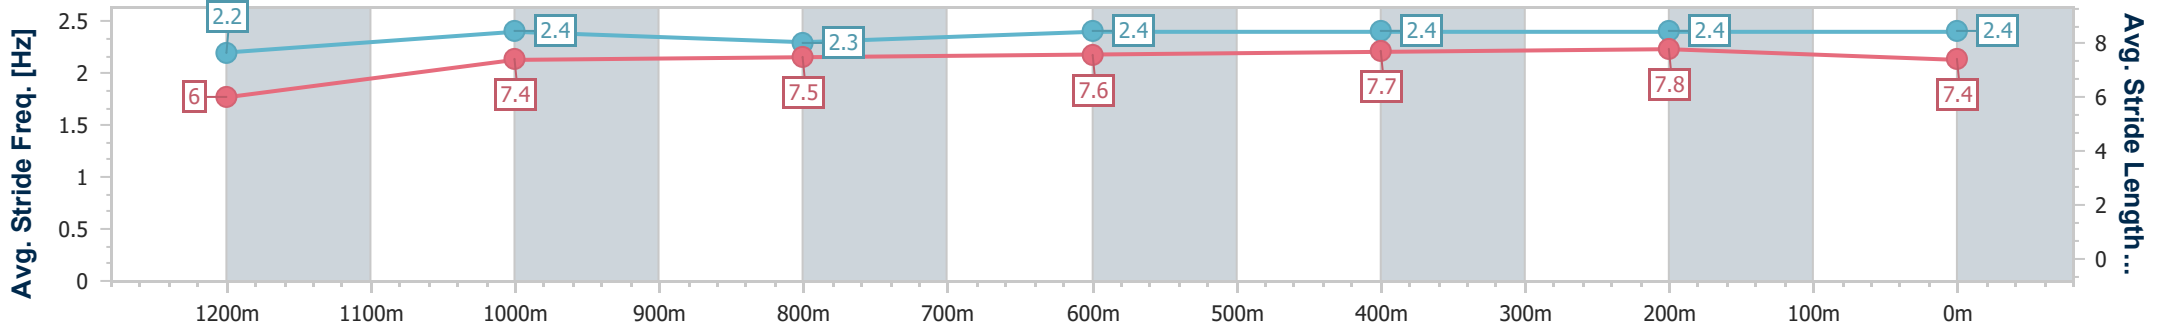

Horse/Jockey Name	Mishani Sniper
Final Rank	3
Fastest Section Time (Section)	0:08.54 (Overall)
Top Speed [km/h] (Section)	69.4 (400m)
Race State	Finished

Rockhampton QLD Professional
Race 7: BENTLEYS 2024 THE ARCHER - 1300m
28 April 2024 - 16:22
Track Rating: Good 4, Weather: Fine, Rail Position: +2.5m

Section	Overall	1200m	1000m	800m	600m	400m	200m
Section Times	1:15.22 [3] (0:08.54)	1:06.68 [12] (0:11.41)	0:55.27 [12] (0:11.34)	0:43.93 [12] (0:11.15)	0:32.78 [12] (0:10.67)	0:22.11 [12] (0:10.56)	0:11.55 [7]
Average Speed [km/h]	42.3	63.2	63.2	65.1	67.6	68.2	63.0
Top Speed [km/h]	58.8	65.7	63.7	66.8	68.8	69.4	66.6
Avg. Dist. to Rail [m]	9.9	1.4	0.9	1.3	5.2	4.2	3.8
Avg. Stride Freq. [Hz]	2.2	2.4	2.3	2.4	2.4	2.4	2.4
Avg. Stride Length [m]	6.0	7.4	7.5	7.6	7.7	7.8	7.4

- [ ] Ranking at each section and finish
- -.-.- No data available at this section
- NA No data available