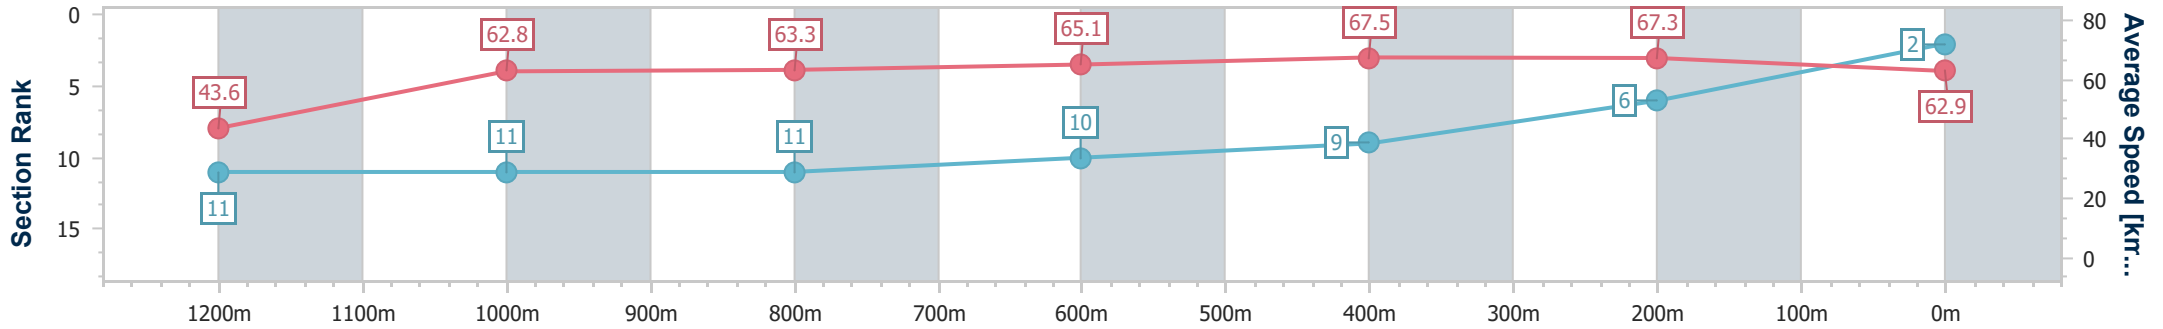

Horse/Jockey Name	Lavish Empire
Final Rank	2
Fastest Section Time (Section)	0:08.29 (Overall)
Top Speed [km/h] (Section)	69.3 (600m)
Race State	Finished

Rockhampton QLD Professional
Race 7: BENTLEYS 2024 THE ARCHER - 1300m
28 April 2024 - 16:22
Track Rating: Good 4, Weather: Fine, Rail Position: +2.5m

Section	Overall	1200m	1000m	800m	600m	400m	200m
Section Times	1:15.19 [2] (0:08.29)	1:06.90 [11] (0:11.49)	0:55.41 [11] (0:11.32)	0:44.09 [11] (0:11.17)	0:32.92 [10] (0:10.67)	0:22.25 [9] (0:10.71)	0:11.54 [6]
Average Speed [km/h]	43.6	62.8	63.3	65.1	67.5	67.3	62.9
Top Speed [km/h]	58.6	64.7	64.3	66.4	69.3	68.6	66.0
Avg. Dist. to Rail [m]	7.8	1.4	0.7	1.2	4.7	7.4	9.2
Avg. Stride Freq. [Hz]	2.2	2.3	2.4	2.4	2.5	2.5	2.4
Avg. Stride Length [m]	6.2	7.4	7.4	7.5	7.6	7.6	7.2

- [ ] Ranking at each section and finish
- -.-.- No data available at this section
- NA No data available