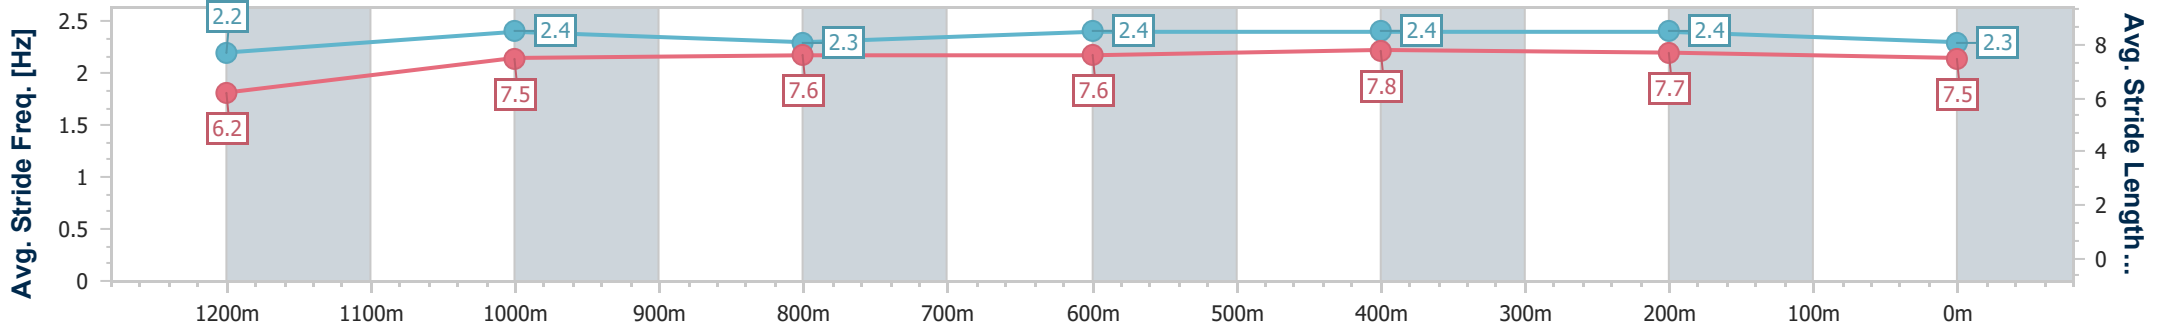

Horse/Jockey Name	Ucalledit
Final Rank	5
Fastest Section Time (Section)	0:08.27 (Overall)
Top Speed [km/h] (Section)	68.0 (600m)
Race State	Finished

Rockhampton QLD Professional
Race 7: BENTLEYS 2024 THE ARCHER - 1300m
28 April 2024 - 16:22
Track Rating: Good 4, Weather: Fine, Rail Position: +2.5m

Section	Overall	1200m	1000m	800m	600m	400m	200m
Section Times	1:15.36 [5] (0:08.27)	1:07.09 [10] (0:11.24)	0:55.85 [9] (0:11.22)	0:44.63 [8] (0:11.31)	0:33.32 [8] (0:10.85)	0:22.47 [8] (0:10.86)	0:11.61 [8]
Average Speed [km/h]	43.6	64.1	63.8	64.3	66.5	66.4	62.6
Top Speed [km/h]	62.8	64.8	65.4	65.0	68.0	67.8	65.4
Avg. Dist. to Rail [m]	4.2	0.3	1.1	1.4	4.0	5.4	4.8
Avg. Stride Freq. [Hz]	2.2	2.4	2.3	2.4	2.4	2.4	2.3
Avg. Stride Length [m]	6.2	7.5	7.6	7.6	7.8	7.7	7.5

- [ ] Ranking at each section and finish
- -.-.- No data available at this section
- NA No data available