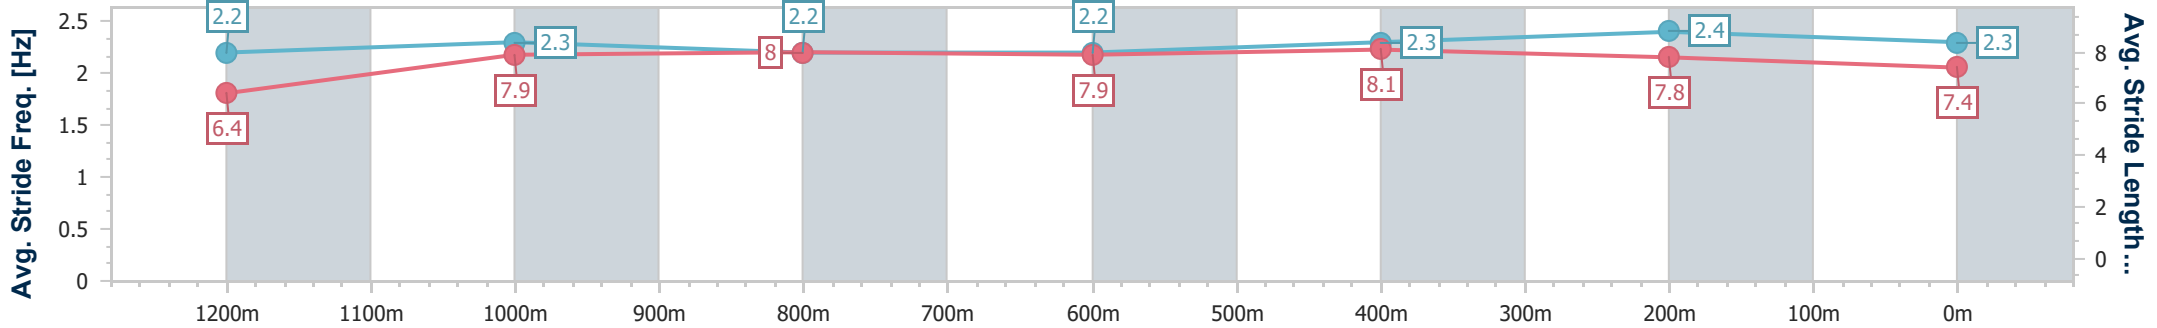

Horse/Jockey Name	Strait Acer
Final Rank	4
Fastest Section Time (Section)	0:08.04 (Overall)
Top Speed [km/h] (Section)	68.6 (600m)
Race State	Finished

Rockhampton QLD Professional
Race 7: BENTLEYS 2024 THE ARCHER - 1300m
28 April 2024 - 16:22
Track Rating: Good 4, Weather: Fine, Rail Position: +2.5m

Section	Overall	1200m	1000m	800m	600m	400m	200m
Section Times	1:15.23 [4] (0:08.04)	1:07.19 [6] (0:11.16)	0:56.03 [6] (0:11.20)	0:44.83 [7] (0:11.43)	0:33.40 [7] (0:10.69)	0:22.71 [6] (0:10.80)	0:11.91 [2] (0:11.91)
Average Speed [km/h]	44.9	64.4	64.1	64.2	67.6	66.6	61.0
Top Speed [km/h]	61.7	65.8	65.7	65.3	68.6	68.3	64.0
Avg. Dist. to Rail [m]	4.4	0.3	0.5	2.4	5.0	7.2	8.0
Avg. Stride Freq. [Hz]	2.2	2.3	2.2	2.2	2.3	2.4	2.3
Avg. Stride Length [m]	6.4	7.9	8.0	7.9	8.1	7.8	7.4

- [ ] Ranking at each section and finish
- -.-.- No data available at this section
- NA No data available