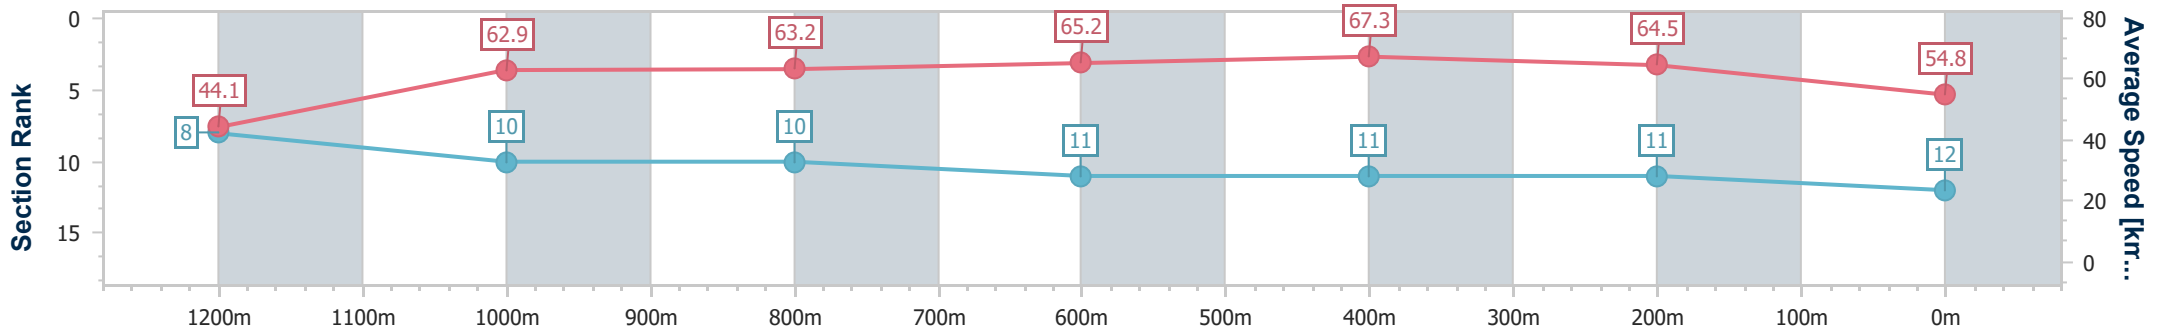

Rockhampton QLD Professional
 Race 7: BENTLEYS 2024 THE ARCHER - 1300m
 28 April 2024 - 16:22
 Track Rating: Good 4, Weather: Fine, Rail Position: +2.5m

Section	Overall	1200m	1000m	800m	600m	400m	200m
Section Times	1:17.23 [11] (0:07.83)	1:09.40 [3] (0:10.93)	0:58.47 [3] (0:11.06)	0:47.41 [3] (0:11.53)	0:35.88 [3] (0:11.16)	0:24.72 [5] (0:11.76)	0:12.96 [12] (0:12.96)
Average Speed [km/h]	46.1	65.7	64.7	63.1	64.5	61.2	56.0
Top Speed [km/h]	63.8	66.5	65.3	64.6	65.4	63.7	58.6
Avg. Dist. to Rail [m]	1.9	1.8	1.2	1.2	2.2	2.2	3.0
Avg. Stride Freq. [Hz]	2.3	2.5	2.5	2.5	2.5	2.4	2.3
Avg. Stride Length [m]	6.3	7.3	7.3	7.1	7.2	7.0	6.7

- [] Ranking at each section and finish
- .-.- No data available at this section
- NA No data available

Horse/Jockey Name	Hard Reyva
Final Rank	12
Fastest Section Time (Section)	0:08.19 (Overall)
Top Speed [km/h] (Section)	67.9 (600m)
Race State	Finished

Rockhampton QLD Professional
 Race 7: BENTLEYS 2024 THE ARCHER - 1300m
 28 April 2024 - 16:22
 Track Rating: Good 4, Weather: Fine, Rail Position: +2.5m

Section	Overall	1200m	1000m	800m	600m	400m	200m
Section Times	1:17.44 [12] (0:08.19)	1:09.25 [8] (0:11.46)	0:57.79 [10] (0:11.34)	0:46.45 [10] (0:11.32)	0:35.13 [11] (0:10.74)	0:24.39 [11] (0:11.17)	0:13.22 [11] (0:13.22)
Average Speed [km/h]	44.1	62.9	63.2	65.2	67.3	64.5	54.8
Top Speed [km/h]	60.9	64.1	64.6	66.2	67.9	67.6	61.3
Avg. Dist. to Rail [m]	5.4	0.7	0.7	3.0	8.7	12.3	10.9
Avg. Stride Freq. [Hz]	2.3	2.3	2.3	2.4	2.4	2.4	2.2
Avg. Stride Length [m]	6.1	7.5	7.6	7.5	7.6	7.4	7.0