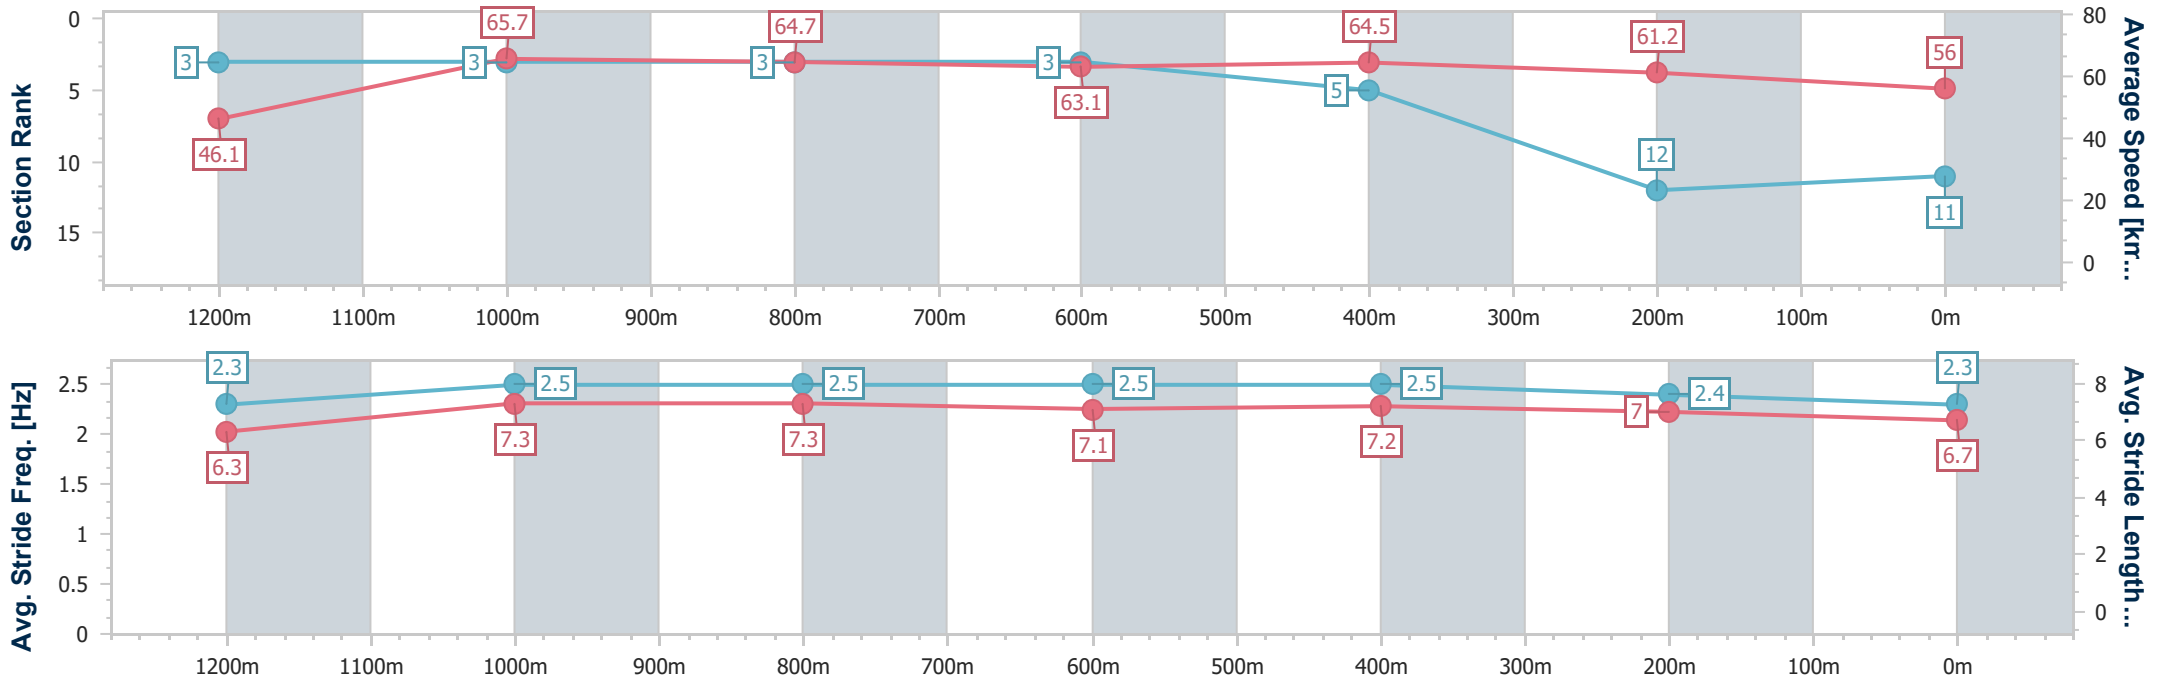

Rockhampton QLD Professional
 Race 7: BENTLEYS 2024 THE ARCHER - 1300m
 28 April 2024 - 16:22
 Track Rating: Good 4, Weather: Fine, Rail Position: +2.5m

Section	Overall	1200m	1000m	800m	600m	400m	200m
Section Times	1:16.06 [10] (0:08.14)	1:07.92 [7] (0:11.12)	0:56.80 [7] (0:11.05)	0:45.75 [6] (0:11.36)	0:34.39 [6] (0:10.97)	0:23.42 [7] (0:11.27)	0:12.15 [9]
Average Speed [km/h]	44.2	64.7	64.6	64.1	65.7	63.8	60.0
Top Speed [km/h]	62.1	66.4	66.4	65.2	66.7	66.2	62.6
Avg. Dist. to Rail [m]	3.1	1.1	1.4	1.6	3.8	5.9	5.3
Avg. Stride Freq. [Hz]	2.3	2.4	2.4	2.4	2.5	2.4	2.3
Avg. Stride Length [m]	6.1	7.5	7.5	7.4	7.4	7.2	7.1

- [] Ranking at each section and finish
- .-.- No data available at this section
- NA No data available

Horse/Jockey Name	Princess Tenko
Final Rank	11
Fastest Section Time (Section)	0:07.83 (Overall)
Top Speed [km/h] (Section)	66.5 (1200m)
Race State	Finished

Rockhampton QLD Professional
 Race 7: BENTLEYS 2024 THE ARCHER - 1300m
 28 April 2024 - 16:22
 Track Rating: Good 4, Weather: Fine, Rail Position: +2.5m

Section	Overall	1200m	1000m	800m	600m	400m	200m
Section Times	1:17.23 [11] (0:07.83)	1:09.40 [3] (0:10.93)	0:58.47 [3] (0:11.06)	0:47.41 [3] (0:11.53)	0:35.88 [3] (0:11.16)	0:24.72 [5] (0:11.76)	0:12.96 [12] (0:12.96)
Average Speed [km/h]	46.1	65.7	64.7	63.1	64.5	61.2	56.0
Top Speed [km/h]	63.8	66.5	65.3	64.6	65.4	63.7	58.6
Avg. Dist. to Rail [m]	1.9	1.8	1.2	1.2	2.2	2.2	3.0
Avg. Stride Freq. [Hz]	2.3	2.5	2.5	2.5	2.5	2.4	2.3
Avg. Stride Length [m]	6.3	7.3	7.3	7.1	7.2	7.0	6.7