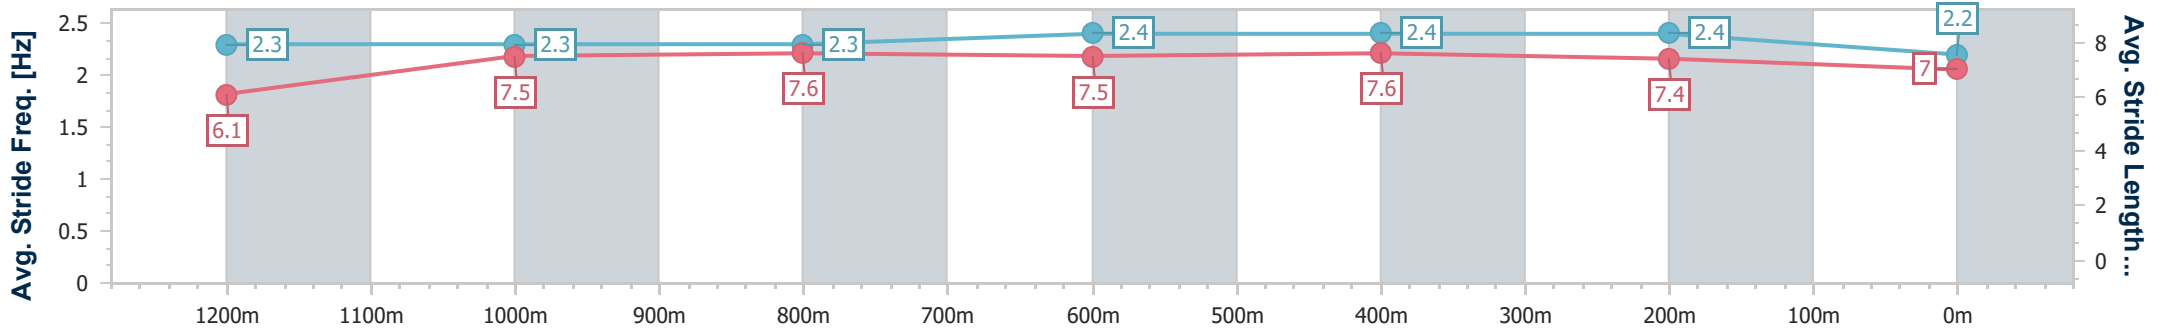

Rockhampton QLD Professional
 Race 7: BENTLEYS 2024 THE ARCHER - 1300m
 28 April 2024 - 16:22
 Track Rating: Good 4, Weather: Fine, Rail Position: +2.5m

Section	Overall	1200m	1000m	800m	600m	400m	200m
Section Times	1:17.23 [11] (0:07.83)	1:09.40 [3] (0:10.93)	0:58.47 [3] (0:11.06)	0:47.41 [3] (0:11.53)	0:35.88 [3] (0:11.16)	0:24.72 [5] (0:11.76)	0:12.96 [12] (0:12.96)
Average Speed [km/h]	46.1	65.7	64.7	63.1	64.5	61.2	56.0
Top Speed [km/h]	63.8	66.5	65.3	64.6	65.4	63.7	58.6
Avg. Dist. to Rail [m]	1.9	1.8	1.2	1.2	2.2	2.2	3.0
Avg. Stride Freq. [Hz]	2.3	2.5	2.5	2.5	2.5	2.4	2.3
Avg. Stride Length [m]	6.3	7.3	7.3	7.1	7.2	7.0	6.7

- [] Ranking at each section and finish
- .-.- No data available at this section
- NA No data available

Horse/Jockey Name	Hard Reyva
Final Rank	12
Fastest Section Time (Section)	0:08.19 (Overall)
Top Speed [km/h] (Section)	67.9 (600m)
Race State	Finished

Rockhampton QLD Professional
 Race 7: BENTLEYS 2024 THE ARCHER - 1300m
 28 April 2024 - 16:22
 Track Rating: Good 4, Weather: Fine, Rail Position: +2.5m

Section	Overall	1200m	1000m	800m	600m	400m	200m
Section Times	1:17.44 [12] (0:08.19)	1:09.25 [8] (0:11.46)	0:57.79 [10] (0:11.34)	0:46.45 [10] (0:11.32)	0:35.13 [11] (0:10.74)	0:24.39 [11] (0:11.17)	0:13.22 [11] (0:13.22)
Average Speed [km/h]	44.1	62.9	63.2	65.2	67.3	64.5	54.8
Top Speed [km/h]	60.9	64.1	64.6	66.2	67.9	67.6	61.3
Avg. Dist. to Rail [m]	5.4	0.7	0.7	3.0	8.7	12.3	10.9
Avg. Stride Freq. [Hz]	2.3	2.3	2.3	2.4	2.4	2.4	2.2
Avg. Stride Length [m]	6.1	7.5	7.6	7.5	7.6	7.4	7.0