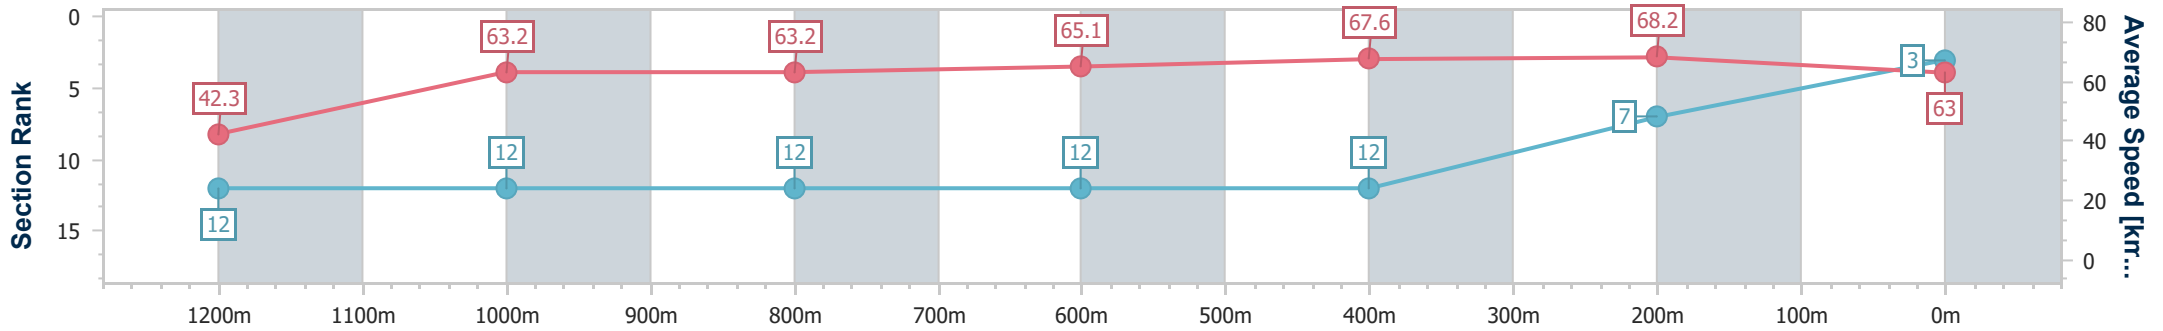

Horse/Jockey Name	Mishani Sniper
Final Rank	3
Fastest Section Time (Section)	0:08.54 (Overall)
Top Speed [km/h] (Section)	69.4 (400m)
Race State	Finished

Rockhampton QLD Professional
Race 7: BENTLEYS 2024 THE ARCHER - 1300m
28 April 2024 - 16:22
Track Rating: Good 4, Weather: Fine, Rail Position: +2.5m

Section	Overall	1200m	1000m	800m	600m	400m	200m
Section Times	1:15.22 [3] (0:08.54)	1:06.68 [12] (0:11.41)	0:55.27 [12] (0:11.34)	0:43.93 [12] (0:11.15)	0:32.78 [12] (0:10.67)	0:22.11 [12] (0:10.56)	0:11.55 [7]
Average Speed [km/h]	42.3	63.2	63.2	65.1	67.6	68.2	63.0
Top Speed [km/h]	58.8	65.7	63.7	66.8	68.8	69.4	66.6
Avg. Dist. to Rail [m]	9.9	1.4	0.9	1.3	5.2	4.2	3.8
Avg. Stride Freq. [Hz]	2.2	2.4	2.3	2.4	2.4	2.4	2.4
Avg. Stride Length [m]	6.0	7.4	7.5	7.6	7.7	7.8	7.4

- [ ] Ranking at each section and finish
- -.-.- No data available at this section
- NA No data available