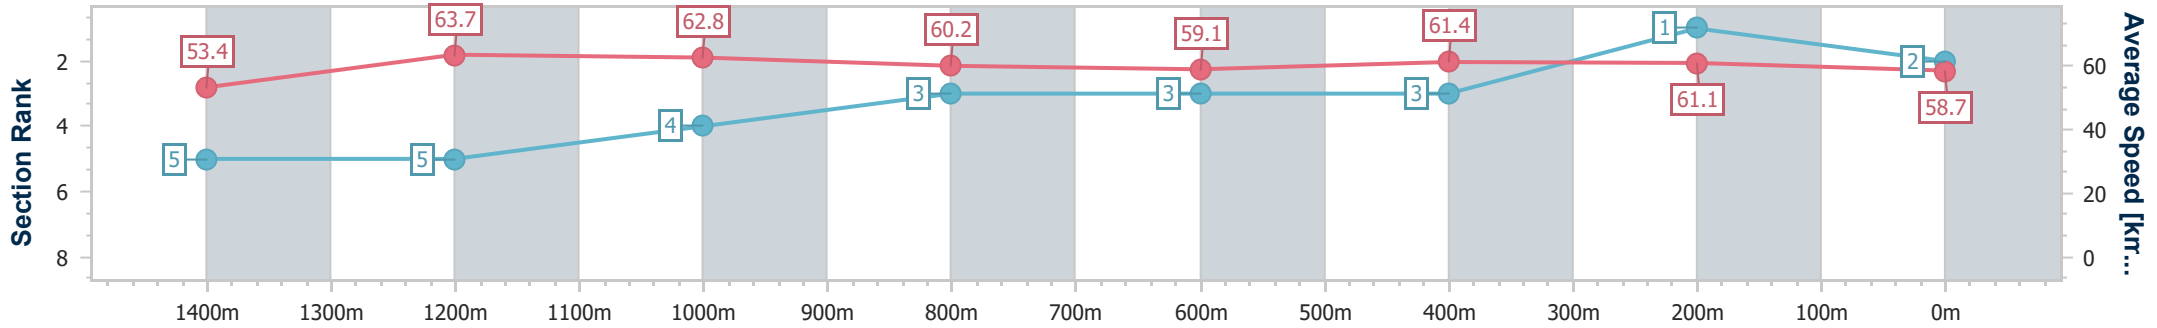

Horse/Jockey Name	Roy's Road
Final Rank	2
Fastest Section Time (Section)	0:11.30 (1400m)
Top Speed [km/h] (Section)	64.8 (1400m)
Race State	Finished

Rockhampton QLD Professional
Race 1: MILNE BROS COUNTRY CUP BENCHMARK 60
Handicap - 1600m
28 April 2024 - 12:45

Track Rating: Soft 5, Weather: Fine, Rail Position: +2.5m

Section	Overall	1400m	1200m	1000m	800m	600m	400m	200m
Section Times	1:36.30 [2] (0:13.51)	1:22.79 [5] (0:11.30)	1:11.49 [5] (0:11.45)	1:00.04 [4] (0:11.80)	0:48.24 [3] (0:12.35)	0:35.89 [3] (0:11.73)	0:24.16 [3] (0:11.79)	0:12.37 [1] (0:12.37)
Average Speed [km/h]	53.4	63.7	62.8	60.2	59.1	61.4	61.1	58.7
Top Speed [km/h]	64.3	64.8	63.0	62.8	60.9	62.4	62.5	61.2
Avg. Dist. to Rail [m]	2.6	1.7	2.5	2.4	2.0	1.9	1.0	3.0
Avg. Stride Freq. [Hz]	2.3	2.4	2.3	2.3	2.3	2.3	2.3	2.3
Avg. Stride Length [m]	6.9	7.5	7.5	7.4	7.2	7.4	7.3	7.1

- [ ] Ranking at each section and finish
- -.-.- No data available at this section
- NA No data available