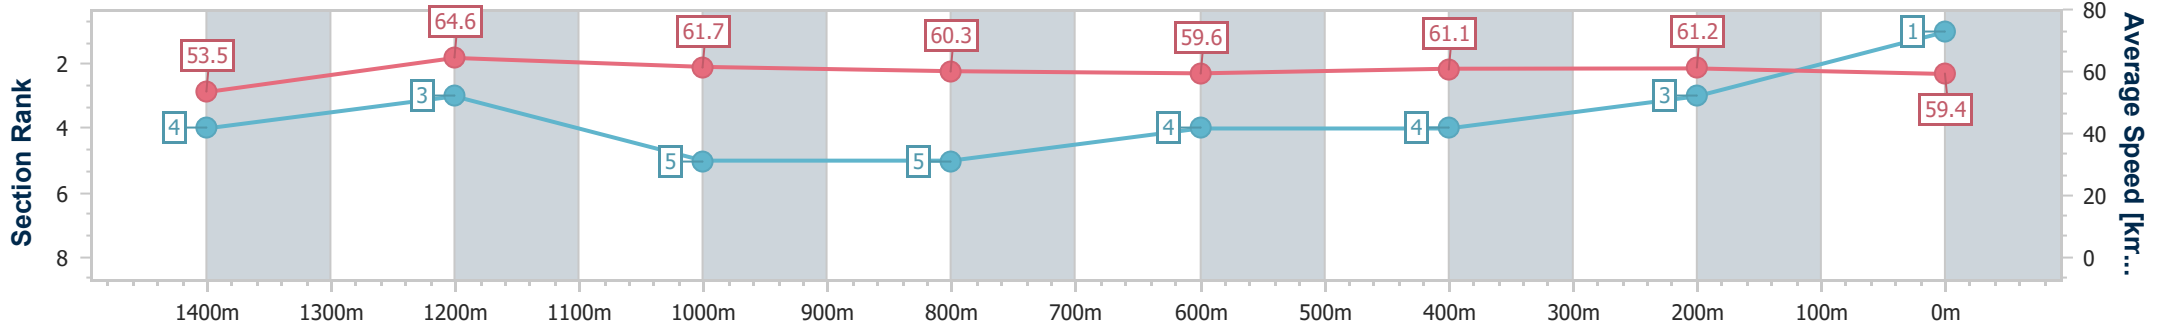

Track Rating: Soft 5, Weather: Fine, Rail Position: +2.5m

Section	Overall	1400m	1200m	1000m	800m	600m	400m	200m
Section Times	1:36.22 [1] (0:13.46)	1:22.76 [4] (0:11.15)	1:11.61 [3] (0:11.67)	0:59.94 [5] (0:11.90)	0:48.04 [5] (0:12.25)	0:35.79 [4] (0:11.82)	0:23.97 [4] (0:11.75)	0:12.22 [3] (0:12.22)
Average Speed [km/h]	53.5	64.6	61.7	60.3	59.6	61.1	61.2	59.4
Top Speed [km/h]	64.5	66.1	62.9	62.1	60.0	61.8	62.0	61.6
Avg. Dist. to Rail [m]	2.7	0.4	0.3	0.5	1.8	2.6	4.0	5.9
Avg. Stride Freq. [Hz]	2.3	2.3	2.2	2.2	2.2	2.2	2.2	2.2
Avg. Stride Length [m]	7.1	7.9	7.6	7.6	7.5	7.7	7.6	7.5