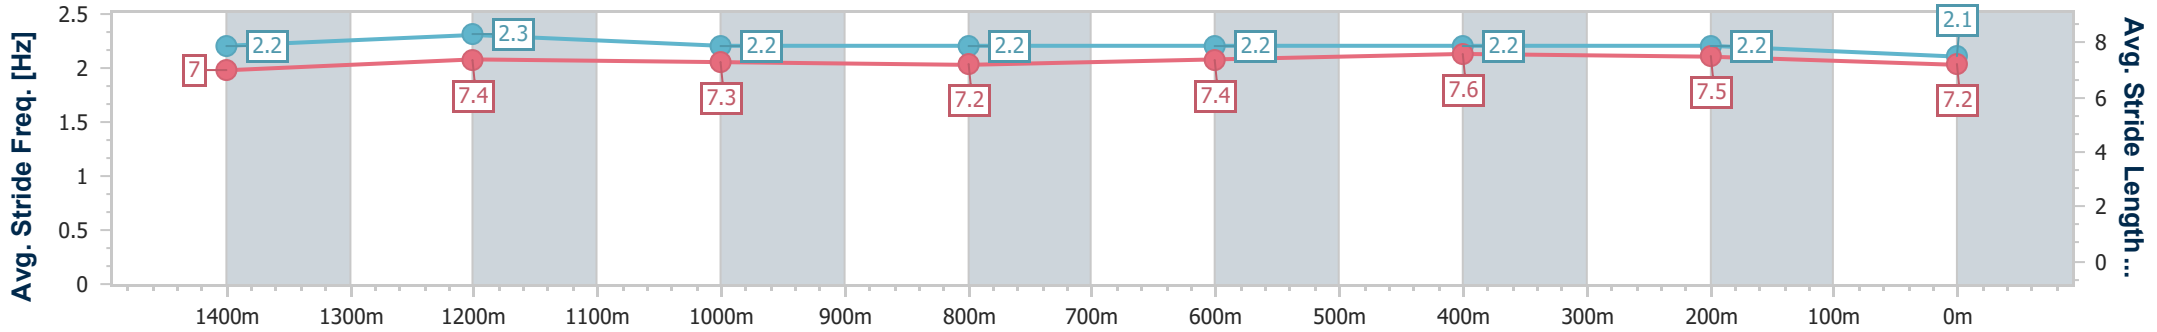

Rockhampton QLD Professional
 Race 1: MILNE BROS COUNTRY CUP BENCHMARK 60
 Handicap - 1600m
 28 April 2024 - 12:45

Track Rating: Soft 5, Weather: Fine, Rail Position: +2.5m

Section	Overall	1400m	1200m	1000m	800m	600m	400m	200m
Section Times	1:36.78 [4] (0:13.17)	1:23.61 [1] (0:11.28)	1:12.33 [1] (0:11.50)	1:00.83 [2] (0:11.86)	0:48.97 [2] (0:12.25)	0:36.72 [1] (0:11.78)	0:24.94 [1] (0:12.13)	0:12.81 [2]
Average Speed [km/h]	54.7	63.8	62.6	60.7	59.9	61.3	59.3	56.7
Top Speed [km/h]	63.6	64.4	63.2	62.4	60.5	62.0	60.9	58.6
Avg. Dist. to Rail [m]	1.9	0.3	0.4	0.4	2.3	3.1	1.8	0.7
Avg. Stride Freq. [Hz]	2.4	2.4	2.3	2.3	2.3	2.3	2.3	2.3
Avg. Stride Length [m]	6.8	7.1	7.3	7.1	7.3	7.3	7.2	7.0

- [] Ranking at each section and finish
- .-.- No data available at this section
- NA No data available

Horse/Jockey Name	Sethlans
Final Rank	5
Fastest Section Time (Section)	0:11.34 (1400m)
Top Speed [km/h] (Section)	64.1 (1400m)
Race State	Finished

Rockhampton QLD Professional
 Race 1: MILNE BROS COUNTRY CUP BENCHMARK 60
 Handicap - 1600m
 28 April 2024 - 12:45

Track Rating: Soft 5, Weather: Fine, Rail Position: +2.5m

Section	Overall	1400m	1200m	1000m	800m	600m	400m	200m
Section Times	1:37.06 [5] (0:13.65)	1:23.41 [6] (0:11.34)	1:12.07 [6] (0:11.55)	1:00.52 [6] (0:11.82)	0:48.70 [6] (0:12.14)	0:36.56 [5] (0:11.76)	0:24.80 [5] (0:11.90)	0:12.90 [5] (0:12.90)
Average Speed [km/h]	52.8	63.5	62.2	60.8	59.8	61.3	60.4	56.3
Top Speed [km/h]	63.4	64.1	62.8	63.2	60.7	62.1	61.5	57.8
Avg. Dist. to Rail [m]	3.9	0.5	0.8	0.7	1.3	2.2	2.4	2.9
Avg. Stride Freq. [Hz]	2.2	2.3	2.2	2.2	2.2	2.2	2.2	2.1
Avg. Stride Length [m]	7.0	7.4	7.3	7.2	7.4	7.6	7.5	7.2