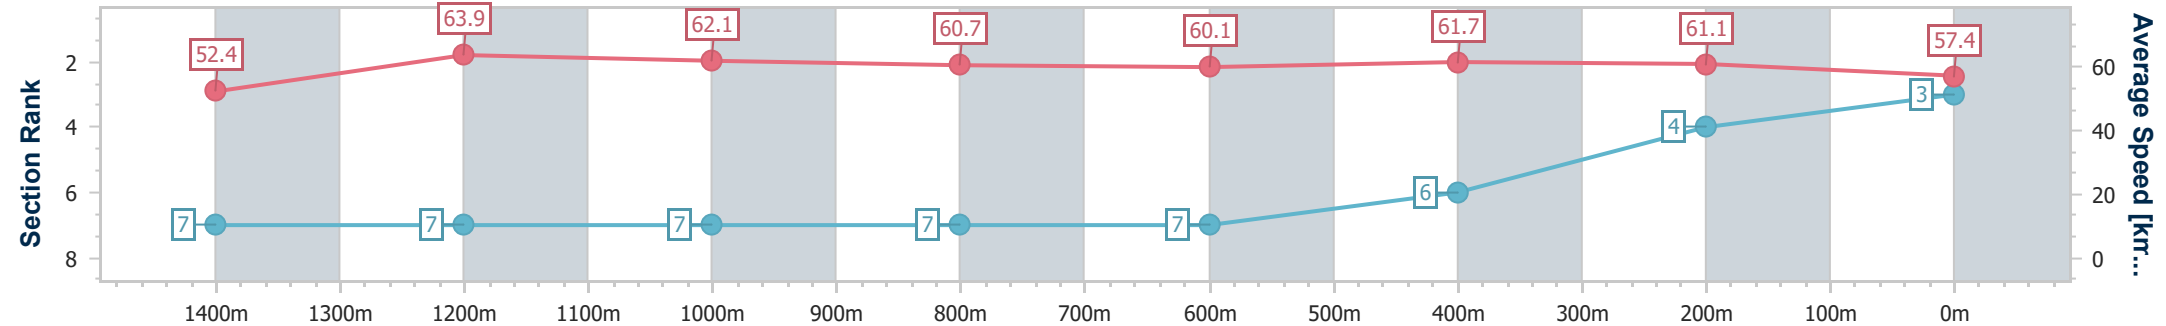

Horse/Jockey Name	Bold Splendor
Final Rank	3
Fastest Section Time (Section)	0:11.26 (1400m)
Top Speed [km/h] (Section)	65.2 (1400m)
Race State	Finished

Rockhampton QLD Professional
Race 1: MILNE BROS COUNTRY CUP BENCHMARK 60
Handicap - 1600m
28 April 2024 - 12:45

Track Rating: Soft 5, Weather: Fine, Rail Position: +2.5m

Section	Overall	1400m	1200m	1000m	800m	600m	400m	200m
Section Times	1:36.77 [3] (0:13.75)	1:23.02 [7] (0:11.26)	1:11.76 [7] (0:11.58)	1:00.18 [7] (0:11.84)	0:48.34 [7] (0:12.20)	0:36.14 [7] (0:11.68)	0:24.46 [6] (0:11.79)	0:12.67 [4] (0:12.67)
Average Speed [km/h]	52.4	63.9	62.1	60.7	60.1	61.7	61.1	57.4
Top Speed [km/h]	64.3	65.2	62.8	62.9	60.9	62.6	62.3	59.9
Avg. Dist. to Rail [m]	6.6	0.8	0.8	0.8	2.4	3.8	3.5	5.1
Avg. Stride Freq. [Hz]	2.3	2.3	2.3	2.2	2.2	2.3	2.3	2.2
Avg. Stride Length [m]	6.8	7.7	7.7	7.6	7.4	7.5	7.5	7.3

- [ ] Ranking at each section and finish
- -.-.- No data available at this section
- NA No data available