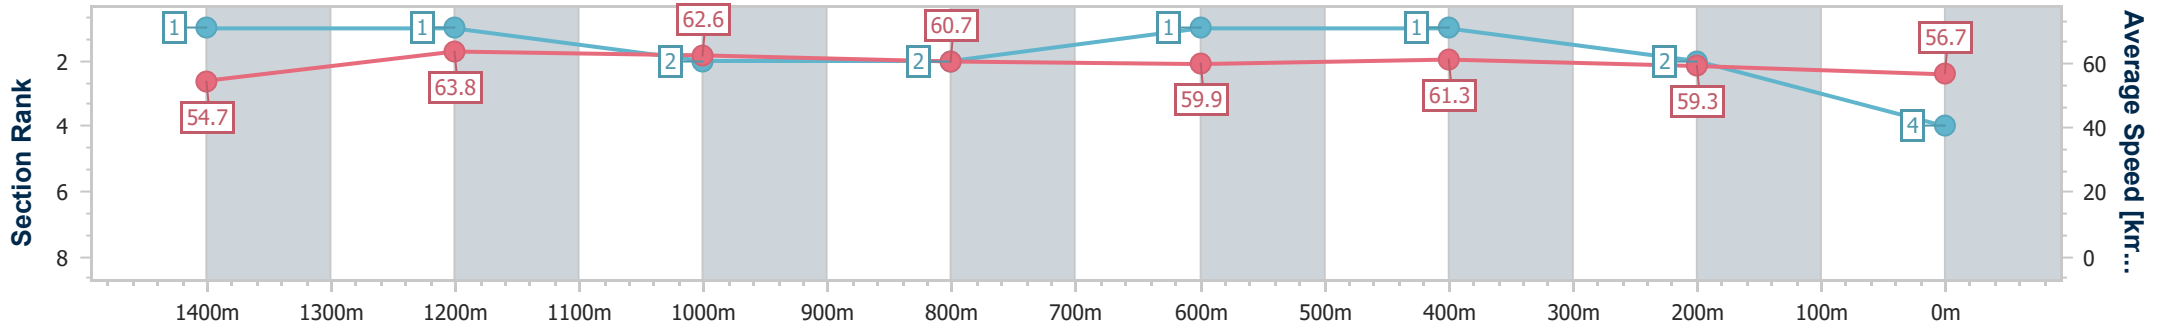

- [] Ranking at each section and finish
- .-.- No data available at this section
- NA No data available

Horse/Jockey Name	Jenni Swenesee
Final Rank	4
Fastest Section Time (Section)	0:11.28 (1400m)
Top Speed [km/h] (Section)	64.4 (1400m)
Race State	Finished

Rockhampton QLD Professional
 Race 1: MILNE BROS COUNTRY CUP BENCHMARK 60
 Handicap - 1600m
 28 April 2024 - 12:45

Track Rating: Soft 5, Weather: Fine, Rail Position: +2.5m

Section	Overall	1400m	1200m	1000m	800m	600m	400m	200m
Section Times	1:36.78 [4] (0:13.17)	1:23.61 [1] (0:11.28)	1:12.33 [1] (0:11.50)	1:00.83 [2] (0:11.86)	0:48.97 [2] (0:12.25)	0:36.72 [1] (0:11.78)	0:24.94 [1] (0:12.13)	0:12.81 [2]
Average Speed [km/h]	54.7	63.8	62.6	60.7	59.9	61.3	59.3	56.7
Top Speed [km/h]	63.6	64.4	63.2	62.4	60.5	62.0	60.9	58.6
Avg. Dist. to Rail [m]	1.9	0.3	0.4	0.4	2.3	3.1	1.8	0.7
Avg. Stride Freq. [Hz]	2.4	2.4	2.3	2.3	2.3	2.3	2.3	2.3
Avg. Stride Length [m]	6.8	7.1	7.3	7.1	7.3	7.3	7.2	7.0