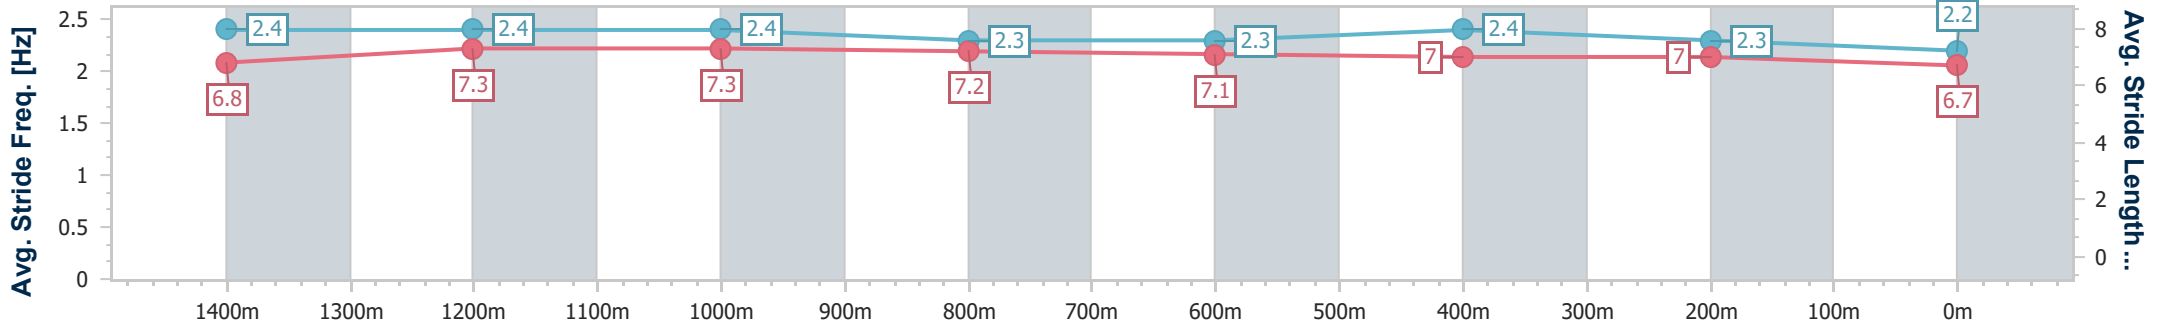

Rockhampton QLD Professional
 Race 1: MILNE BROS COUNTRY CUP BENCHMARK 60
 Handicap - 1600m
 28 April 2024 - 12:45

Track Rating: Soft 5, Weather: Fine, Rail Position: +2.5m

Section	Overall	1400m	1200m	1000m	800m	600m	400m	200m
Section Times	1:37.06 [5] (0:13.65)	1:23.41 [6] (0:11.34)	1:12.07 [6] (0:11.55)	1:00.52 [6] (0:11.82)	0:48.70 [6] (0:12.14)	0:36.56 [5] (0:11.76)	0:24.80 [5] (0:11.90)	0:12.90 [5] (0:12.90)
Average Speed [km/h]	52.8	63.5	62.2	60.8	59.8	61.3	60.4	56.3
Top Speed [km/h]	63.4	64.1	62.8	63.2	60.7	62.1	61.5	57.8
Avg. Dist. to Rail [m]	3.9	0.5	0.8	0.7	1.3	2.2	2.4	2.9
Avg. Stride Freq. [Hz]	2.2	2.3	2.2	2.2	2.2	2.2	2.2	2.1
Avg. Stride Length [m]	7.0	7.4	7.3	7.2	7.4	7.6	7.5	7.2

- [] Ranking at each section and finish
- .-.- No data available at this section
- NA No data available

Horse/Jockey Name	Ruffin' It
Final Rank	6
Fastest Section Time (Section)	0:11.24 (1400m)
Top Speed [km/h] (Section)	65.3 (1400m)
Race State	Finished

Rockhampton QLD Professional
 Race 1: MILNE BROS COUNTRY CUP BENCHMARK 60
 Handicap - 1600m
 28 April 2024 - 12:45

Track Rating: Soft 5, Weather: Fine, Rail Position: +2.5m

Section	Overall	1400m	1200m	1000m	800m	600m	400m	200m
Section Times	1:38.02 [6] (0:13.40)	1:24.62 [2] (0:11.24)	1:13.38 [4] (0:11.56)	1:01.82 [3] (0:11.88)	0:49.94 [4] (0:12.47)	0:37.47 [6] (0:11.85)	0:25.62 [7] (0:12.21)	0:13.41 [6] (0:13.41)
Average Speed [km/h]	53.8	64.1	62.3	60.5	59.5	61.0	59.0	54.1
Top Speed [km/h]	63.8	65.3	64.0	62.3	60.8	62.5	61.5	57.7
Avg. Dist. to Rail [m]	4.1	0.5	0.3	0.5	3.9	6.1	7.3	7.5
Avg. Stride Freq. [Hz]	2.4	2.4	2.4	2.3	2.3	2.4	2.3	2.2
Avg. Stride Length [m]	6.8	7.3	7.3	7.2	7.1	7.0	7.0	6.7