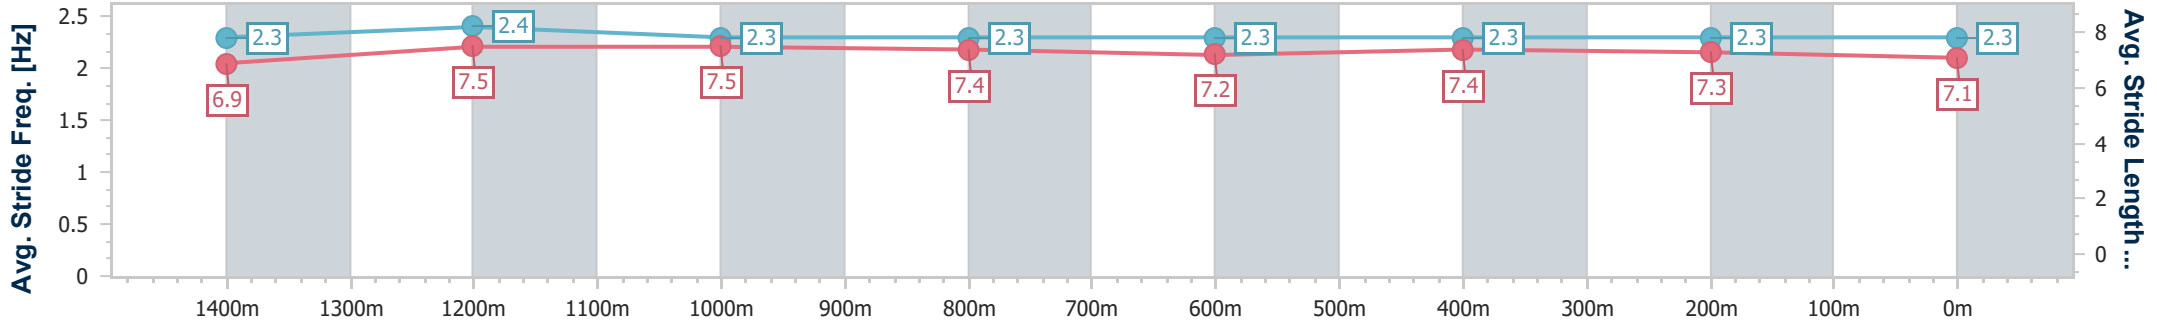

Horse/Jockey Name	Roy's Road
Final Rank	2
Fastest Section Time (Section)	0:11.30 (1400m)
Top Speed [km/h] (Section)	64.8 (1400m)
Race State	Finished

Rockhampton QLD Professional
Race 1: MILNE BROS COUNTRY CUP BENCHMARK 60
Handicap - 1600m
28 April 2024 - 12:45

Track Rating: Soft 5, Weather: Fine, Rail Position: +2.5m

Section	Overall	1400m	1200m	1000m	800m	600m	400m	200m
Section Times	1:36.30 [2] (0:13.51)	1:22.79 [5] (0:11.30)	1:11.49 [5] (0:11.45)	1:00.04 [4] (0:11.80)	0:48.24 [3] (0:12.35)	0:35.89 [3] (0:11.73)	0:24.16 [3] (0:11.79)	0:12.37 [1] (0:12.37)
Average Speed [km/h]	53.4	63.7	62.8	60.2	59.1	61.4	61.1	58.7
Top Speed [km/h]	64.3	64.8	63.0	62.8	60.9	62.4	62.5	61.2
Avg. Dist. to Rail [m]	2.6	1.7	2.5	2.4	2.0	1.9	1.0	3.0
Avg. Stride Freq. [Hz]	2.3	2.4	2.3	2.3	2.3	2.3	2.3	2.3
Avg. Stride Length [m]	6.9	7.5	7.5	7.4	7.2	7.4	7.3	7.1

- [ ] Ranking at each section and finish
- -.-.- No data available at this section
- NA No data available