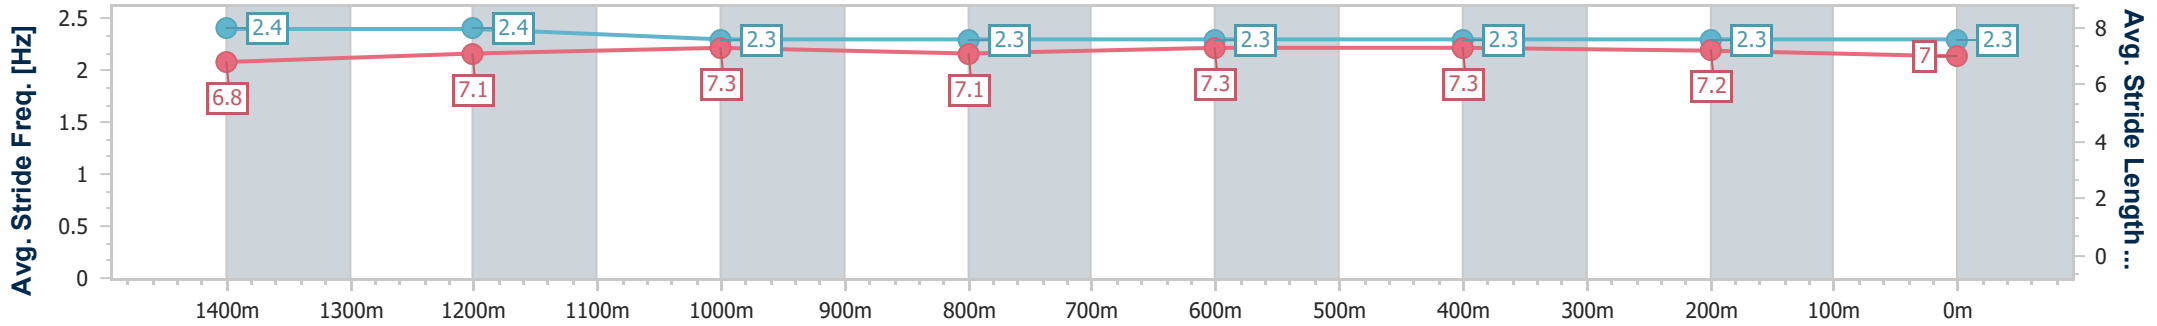

- [] Ranking at each section and finish
- .-.- No data available at this section
- NA No data available

Horse/Jockey Name	Jenni Swenesee
Final Rank	4
Fastest Section Time (Section)	0:11.28 (1400m)
Top Speed [km/h] (Section)	64.4 (1400m)
Race State	Finished

Rockhampton QLD Professional
 Race 1: MILNE BROS COUNTRY CUP BENCHMARK 60
 Handicap - 1600m
 28 April 2024 - 12:45

Track Rating: Soft 5, Weather: Fine, Rail Position: +2.5m

Section	Overall	1400m	1200m	1000m	800m	600m	400m	200m
Section Times	1:36.78 [4] (0:13.17)	1:23.61 [1] (0:11.28)	1:12.33 [1] (0:11.50)	1:00.83 [2] (0:11.86)	0:48.97 [2] (0:12.25)	0:36.72 [1] (0:11.78)	0:24.94 [1] (0:12.13)	0:12.81 [2]
Average Speed [km/h]	54.7	63.8	62.6	60.7	59.9	61.3	59.3	56.7
Top Speed [km/h]	63.6	64.4	63.2	62.4	60.5	62.0	60.9	58.6
Avg. Dist. to Rail [m]	1.9	0.3	0.4	0.4	2.3	3.1	1.8	0.7
Avg. Stride Freq. [Hz]	2.4	2.4	2.3	2.3	2.3	2.3	2.3	2.3
Avg. Stride Length [m]	6.8	7.1	7.3	7.1	7.3	7.3	7.2	7.0