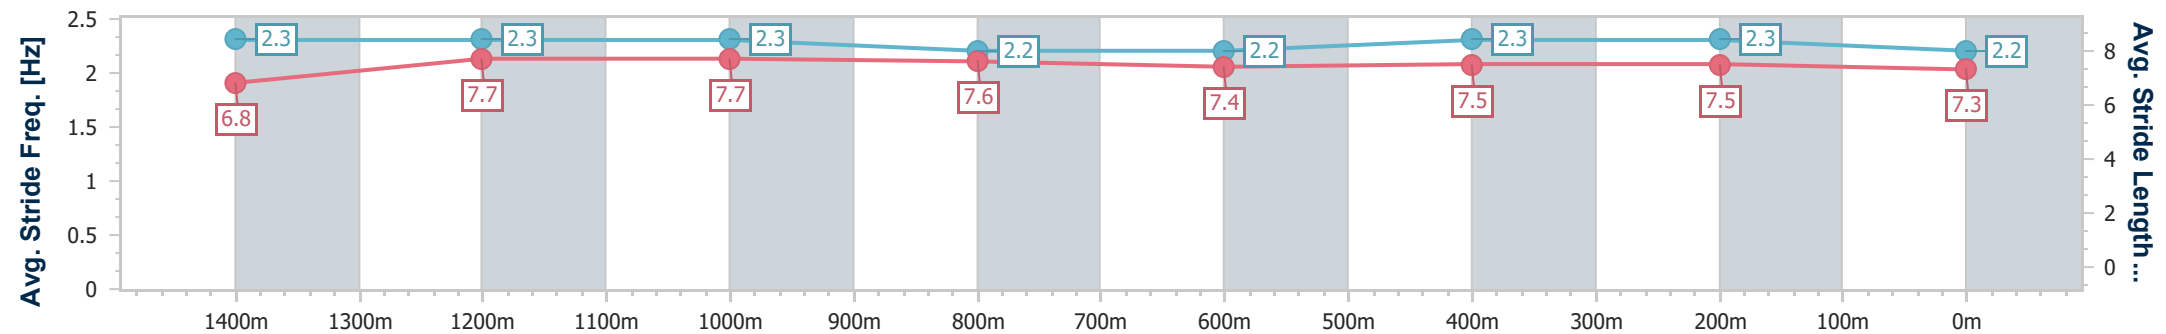

- [] Ranking at each section and finish
- .-.- No data available at this section
- NA No data available

Horse/Jockey Name	Bold Splendor
Final Rank	3
Fastest Section Time (Section)	0:11.26 (1400m)
Top Speed [km/h] (Section)	65.2 (1400m)
Race State	Finished

Rockhampton QLD Professional
 Race 1: MILNE BROS COUNTRY CUP BENCHMARK 60
 Handicap - 1600m
 28 April 2024 - 12:45

Track Rating: Soft 5, Weather: Fine, Rail Position: +2.5m

Section	Overall	1400m	1200m	1000m	800m	600m	400m	200m
Section Times	1:36.77 [3] (0:13.75)	1:23.02 [7] (0:11.26)	1:11.76 [7] (0:11.58)	1:00.18 [7] (0:11.84)	0:48.34 [7] (0:12.20)	0:36.14 [7] (0:11.68)	0:24.46 [6] (0:11.79)	0:12.67 [4] (0:12.67)
Average Speed [km/h]	52.4	63.9	62.1	60.7	60.1	61.7	61.1	57.4
Top Speed [km/h]	64.3	65.2	62.8	62.9	60.9	62.6	62.3	59.9
Avg. Dist. to Rail [m]	6.6	0.8	0.8	0.8	2.4	3.8	3.5	5.1
Avg. Stride Freq. [Hz]	2.3	2.3	2.3	2.2	2.2	2.3	2.3	2.2
Avg. Stride Length [m]	6.8	7.7	7.7	7.6	7.4	7.5	7.5	7.3