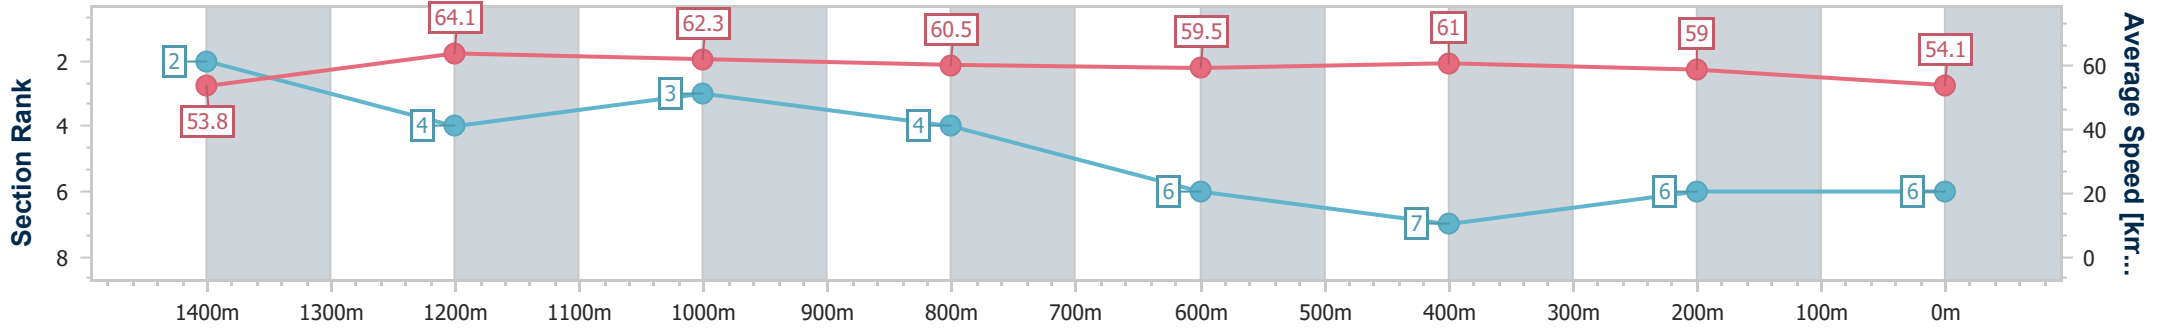

Rockhampton QLD Professional
 Race 1: MILNE BROS COUNTRY CUP BENCHMARK 60
 Handicap - 1600m
 28 April 2024 - 12:45

Track Rating: Soft 5, Weather: Fine, Rail Position: +2.5m

Section	Overall	1400m	1200m	1000m	800m	600m	400m	200m
Section Times	1:37.06 [5] (0:13.65)	1:23.41 [6] (0:11.34)	1:12.07 [6] (0:11.55)	1:00.52 [6] (0:11.82)	0:48.70 [6] (0:12.14)	0:36.56 [5] (0:11.76)	0:24.80 [5] (0:11.90)	0:12.90 [5] (0:12.90)
Average Speed [km/h]	52.8	63.5	62.2	60.8	59.8	61.3	60.4	56.3
Top Speed [km/h]	63.4	64.1	62.8	63.2	60.7	62.1	61.5	57.8
Avg. Dist. to Rail [m]	3.9	0.5	0.8	0.7	1.3	2.2	2.4	2.9
Avg. Stride Freq. [Hz]	2.2	2.3	2.2	2.2	2.2	2.2	2.2	2.1
Avg. Stride Length [m]	7.0	7.4	7.3	7.2	7.4	7.6	7.5	7.2

- [] Ranking at each section and finish
- .-.- No data available at this section
- NA No data available

Horse/Jockey Name	Ruffin' It
Final Rank	6
Fastest Section Time (Section)	0:11.24 (1400m)
Top Speed [km/h] (Section)	65.3 (1400m)
Race State	Finished

Rockhampton QLD Professional
 Race 1: MILNE BROS COUNTRY CUP BENCHMARK 60
 Handicap - 1600m
 28 April 2024 - 12:45

Track Rating: Soft 5, Weather: Fine, Rail Position: +2.5m

Section	Overall	1400m	1200m	1000m	800m	600m	400m	200m
Section Times	1:38.02 [6] (0:13.40)	1:24.62 [2] (0:11.24)	1:13.38 [4] (0:11.56)	1:01.82 [3] (0:11.88)	0:49.94 [4] (0:12.47)	0:37.47 [6] (0:11.85)	0:25.62 [7] (0:12.21)	0:13.41 [6] (0:13.41)
Average Speed [km/h]	53.8	64.1	62.3	60.5	59.5	61.0	59.0	54.1
Top Speed [km/h]	63.8	65.3	64.0	62.3	60.8	62.5	61.5	57.7
Avg. Dist. to Rail [m]	4.1	0.5	0.3	0.5	3.9	6.1	7.3	7.5
Avg. Stride Freq. [Hz]	2.4	2.4	2.4	2.3	2.3	2.4	2.3	2.2
Avg. Stride Length [m]	6.8	7.3	7.3	7.2	7.1	7.0	7.0	6.7