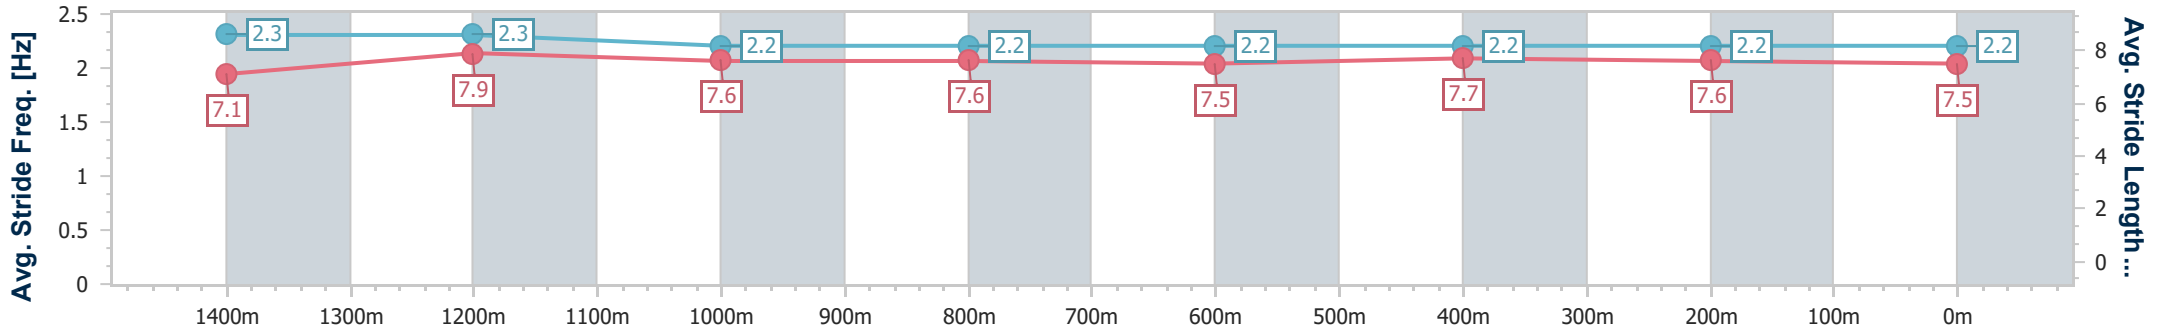

Track Rating: Soft 5, Weather: Fine, Rail Position: +2.5m

Section	Overall	1400m	1200m	1000m	800m	600m	400m	200m
Section Times	1:36.22 [1] (0:13.46)	1:22.76 [4] (0:11.15)	1:11.61 [3] (0:11.67)	0:59.94 [5] (0:11.90)	0:48.04 [5] (0:12.25)	0:35.79 [4] (0:11.82)	0:23.97 [4] (0:11.75)	0:12.22 [3] (0:12.22)
Average Speed [km/h]	53.5	64.6	61.7	60.3	59.6	61.1	61.2	59.4
Top Speed [km/h]	64.5	66.1	62.9	62.1	60.0	61.8	62.0	61.6
Avg. Dist. to Rail [m]	2.7	0.4	0.3	0.5	1.8	2.6	4.0	5.9
Avg. Stride Freq. [Hz]	2.3	2.3	2.2	2.2	2.2	2.2	2.2	2.2
Avg. Stride Length [m]	7.1	7.9	7.6	7.6	7.5	7.7	7.6	7.5