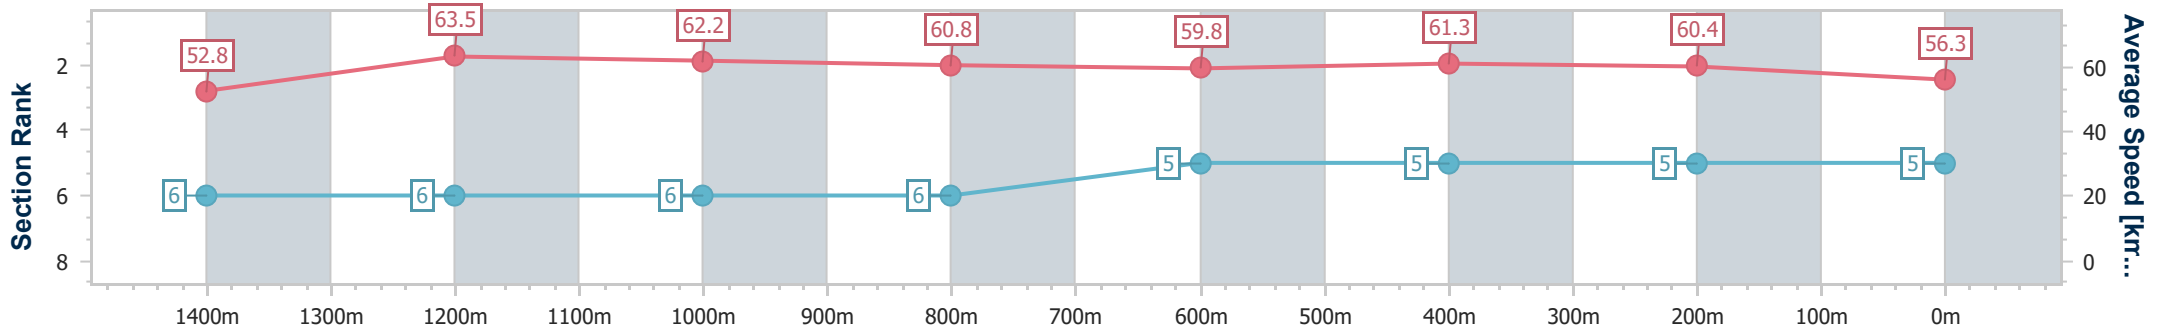

- [] Ranking at each section and finish
- .-.- No data available at this section
- NA No data available

Horse/Jockey Name	Sethlans
Final Rank	5
Fastest Section Time (Section)	0:11.34 (1400m)
Top Speed [km/h] (Section)	64.1 (1400m)
Race State	Finished

Rockhampton QLD Professional
 Race 1: MILNE BROS COUNTRY CUP BENCHMARK 60
 Handicap - 1600m
 28 April 2024 - 12:45

Track Rating: Soft 5, Weather: Fine, Rail Position: +2.5m

Section	Overall	1400m	1200m	1000m	800m	600m	400m	200m
Section Times	1:37.06 [5] (0:13.65)	1:23.41 [6] (0:11.34)	1:12.07 [6] (0:11.55)	1:00.52 [6] (0:11.82)	0:48.70 [6] (0:12.14)	0:36.56 [5] (0:11.76)	0:24.80 [5] (0:11.90)	0:12.90 [5] (0:12.90)
Average Speed [km/h]	52.8	63.5	62.2	60.8	59.8	61.3	60.4	56.3
Top Speed [km/h]	63.4	64.1	62.8	63.2	60.7	62.1	61.5	57.8
Avg. Dist. to Rail [m]	3.9	0.5	0.8	0.7	1.3	2.2	2.4	2.9
Avg. Stride Freq. [Hz]	2.2	2.3	2.2	2.2	2.2	2.2	2.2	2.1
Avg. Stride Length [m]	7.0	7.4	7.3	7.2	7.4	7.6	7.5	7.2