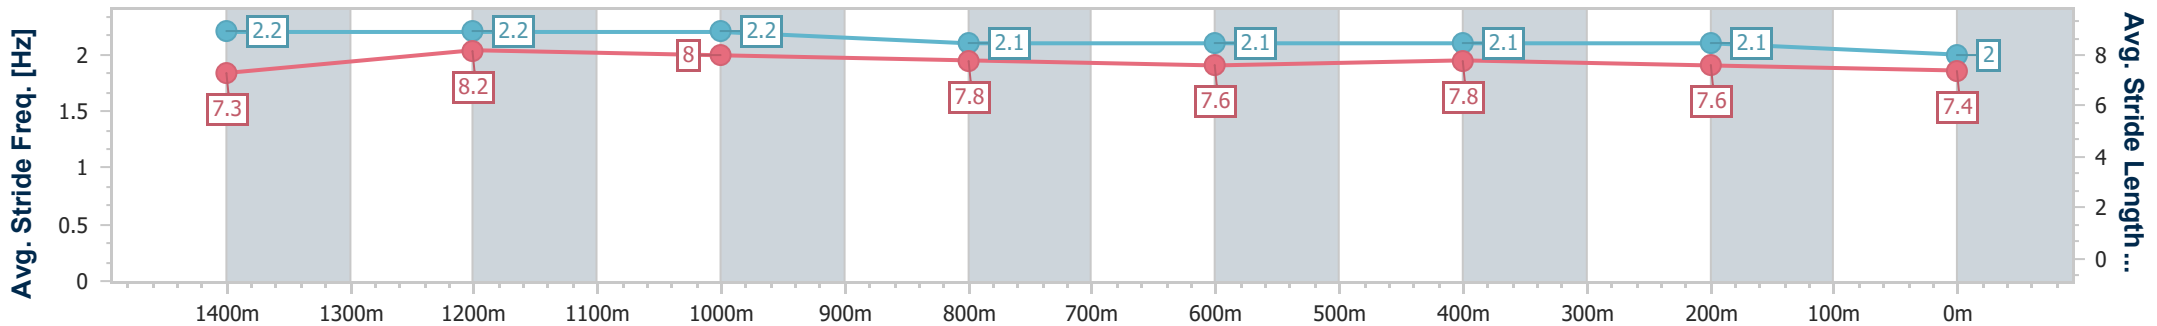

Rockhampton QLD Professional
 Race 1: MILNE BROS COUNTRY CUP BENCHMARK 60
 Handicap - 1600m
 28 April 2024 - 12:45

Track Rating: Soft 5, Weather: Fine, Rail Position: +2.5m

Section	Overall	1400m	1200m	1000m	800m	600m	400m	200m
Section Times	1:38.02 [6] (0:13.40)	1:24.62 [2] (0:11.24)	1:13.38 [4] (0:11.56)	1:01.82 [3] (0:11.88)	0:49.94 [4] (0:12.47)	0:37.47 [6] (0:11.85)	0:25.62 [7] (0:12.21)	0:13.41 [6] (0:13.41)
Average Speed [km/h]	53.8	64.1	62.3	60.5	59.5	61.0	59.0	54.1
Top Speed [km/h]	63.8	65.3	64.0	62.3	60.8	62.5	61.5	57.7
Avg. Dist. to Rail [m]	4.1	0.5	0.3	0.5	3.9	6.1	7.3	7.5
Avg. Stride Freq. [Hz]	2.4	2.4	2.4	2.3	2.3	2.4	2.3	2.2
Avg. Stride Length [m]	6.8	7.3	7.3	7.2	7.1	7.0	7.0	6.7

- [] Ranking at each section and finish
- .-.- No data available at this section
- NA No data available

Horse/Jockey Name	Word From Above
Final Rank	7
Fastest Section Time (Section)	0:11.12 (1400m)
Top Speed [km/h] (Section)	65.3 (1400m)
Race State	Finished

Rockhampton QLD Professional
 Race 1: MILNE BROS COUNTRY CUP BENCHMARK 60
 Handicap - 1600m
 28 April 2024 - 12:45

Track Rating: Soft 5, Weather: Fine, Rail Position: +2.5m

Section	Overall	1400m	1200m	1000m	800m	600m	400m	200m
Section Times	1:38.32 [7] (0:13.45)	1:24.87 [3] (0:11.12)	1:13.75 [2] (0:11.37)	1:02.38 [1] (0:11.82)	0:50.56 [1] (0:12.41)	0:38.15 [2] (0:11.90)	0:26.25 [2] (0:12.55)	0:13.70 [7] (0:13.70)
Average Speed [km/h]	53.6	64.7	63.5	60.9	59.2	60.6	57.3	53.0
Top Speed [km/h]	64.2	65.3	63.7	62.9	60.6	61.4	59.4	55.8
Avg. Dist. to Rail [m]	5.6	3.6	1.8	0.5	2.5	2.5	2.4	2.7
Avg. Stride Freq. [Hz]	2.2	2.2	2.2	2.1	2.1	2.1	2.1	2.0
Avg. Stride Length [m]	7.3	8.2	8.0	7.8	7.6	7.8	7.6	7.4

- [] Ranking at each section and finish
- .-.- No data available at this section
- NA No data available