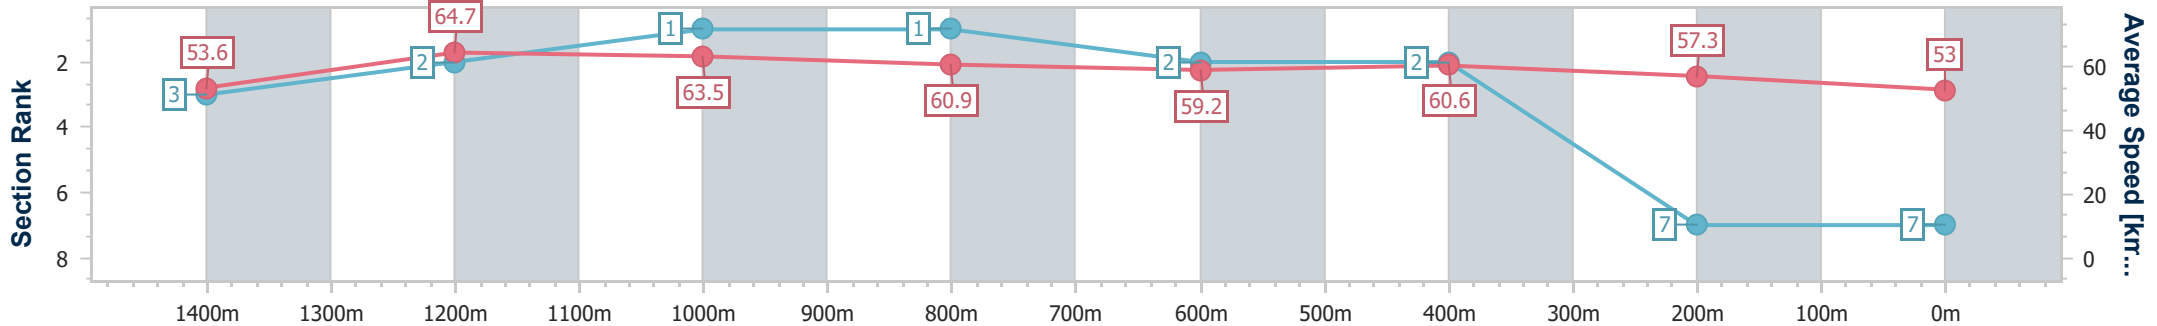

Rockhampton QLD Professional
 Race 1: MILNE BROS COUNTRY CUP BENCHMARK 60
 Handicap - 1600m
 28 April 2024 - 12:45

Track Rating: Soft 5, Weather: Fine, Rail Position: +2.5m

Section	Overall	1400m	1200m	1000m	800m	600m	400m	200m
Section Times	1:38.02 [6] (0:13.40)	1:24.62 [2] (0:11.24)	1:13.38 [4] (0:11.56)	1:01.82 [3] (0:11.88)	0:49.94 [4] (0:12.47)	0:37.47 [6] (0:11.85)	0:25.62 [7] (0:12.21)	0:13.41 [6] (0:13.41)
Average Speed [km/h]	53.8	64.1	62.3	60.5	59.5	61.0	59.0	54.1
Top Speed [km/h]	63.8	65.3	64.0	62.3	60.8	62.5	61.5	57.7
Avg. Dist. to Rail [m]	4.1	0.5	0.3	0.5	3.9	6.1	7.3	7.5
Avg. Stride Freq. [Hz]	2.4	2.4	2.4	2.3	2.3	2.4	2.3	2.2
Avg. Stride Length [m]	6.8	7.3	7.3	7.2	7.1	7.0	7.0	6.7

- [] Ranking at each section and finish
- .-.- No data available at this section
- NA No data available

Horse/Jockey Name	Word From Above
Final Rank	7
Fastest Section Time (Section)	0:11.12 (1400m)
Top Speed [km/h] (Section)	65.3 (1400m)
Race State	Finished

Rockhampton QLD Professional
 Race 1: MILNE BROS COUNTRY CUP BENCHMARK 60
 Handicap - 1600m
 28 April 2024 - 12:45

Track Rating: Soft 5, Weather: Fine, Rail Position: +2.5m

Section	Overall	1400m	1200m	1000m	800m	600m	400m	200m
Section Times	1:38.32 [7] (0:13.45)	1:24.87 [3] (0:11.12)	1:13.75 [2] (0:11.37)	1:02.38 [1] (0:11.82)	0:50.56 [1] (0:12.41)	0:38.15 [2] (0:11.90)	0:26.25 [2] (0:12.55)	0:13.70 [7] (0:13.70)
Average Speed [km/h]	53.6	64.7	63.5	60.9	59.2	60.6	57.3	53.0
Top Speed [km/h]	64.2	65.3	63.7	62.9	60.6	61.4	59.4	55.8
Avg. Dist. to Rail [m]	5.6	3.6	1.8	0.5	2.5	2.5	2.4	2.7
Avg. Stride Freq. [Hz]	2.2	2.2	2.2	2.1	2.1	2.1	2.1	2.0
Avg. Stride Length [m]	7.3	8.2	8.0	7.8	7.6	7.8	7.6	7.4

- [] Ranking at each section and finish
- .-.- No data available at this section
- NA No data available