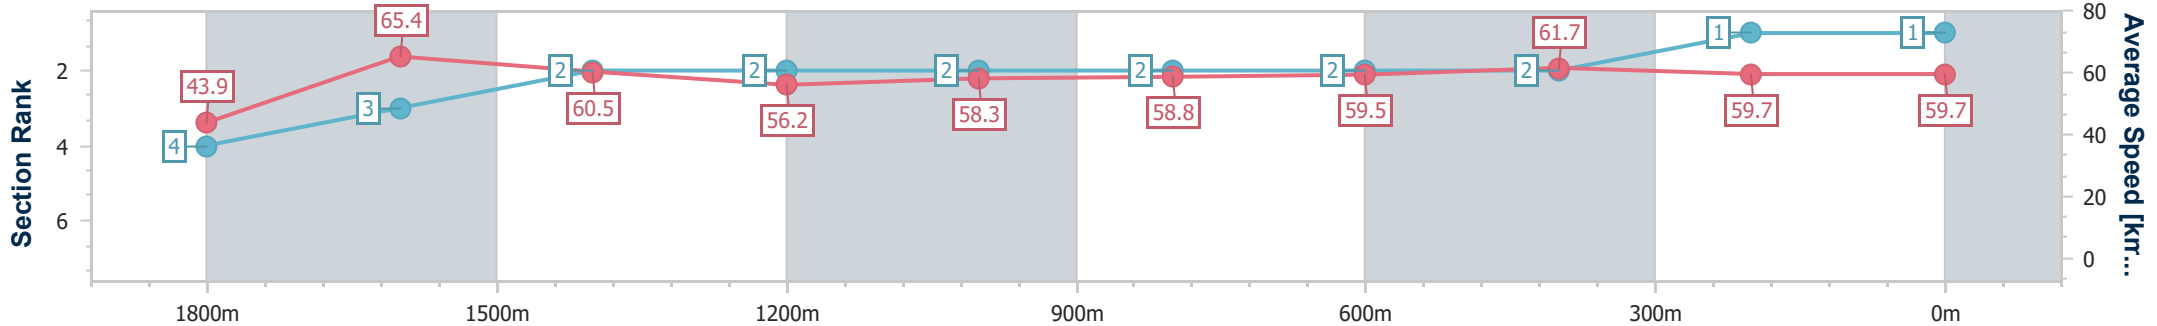

27 April 2024 - 11:54

Track Rating: Synthetic , Weather: Fine, Rail Position: True

Section	Overall	1800m	1600m	1400m	1200m	1000m	800m	600m	400m	200m
Section Times	1:56.66 [1] (0:08.18)	1:48.48 [4] (0:11.02)	1:37.46 [3] (0:11.82)	1:25.64 [2] (0:12.98)	1:12.66 [2] (0:12.36)	1:00.30 [2] (0:12.30)	0:48.00 [2] (0:12.15)	0:35.85 [2] (0:11.74)	0:24.11 [2] (0:11.98)	0:12.13 [1] (0:12.13)
Average Speed [km/h]	43.9	65.4	60.5	56.2	58.3	58.8	59.5	61.7	59.7	59.7
Top Speed [km/h]	44.1	66.0	66.0	60.9	59.3	59.6	60.4	62.5	62.1	61.4
Avg. Dist. to Rail [m]	1.4	0.9	0.8	1.2	2.3	1.8	0.7	0.9	1.9	2.7
Avg. Stride Freq. [Hz]	2.2	2.4	2.3	2.2	2.2	2.2	2.2	2.2	2.3	2.2
Avg. Stride Length [m]	5.4	7.7	7.5	7.2	7.5	7.5	7.6	7.6	7.4	7.5