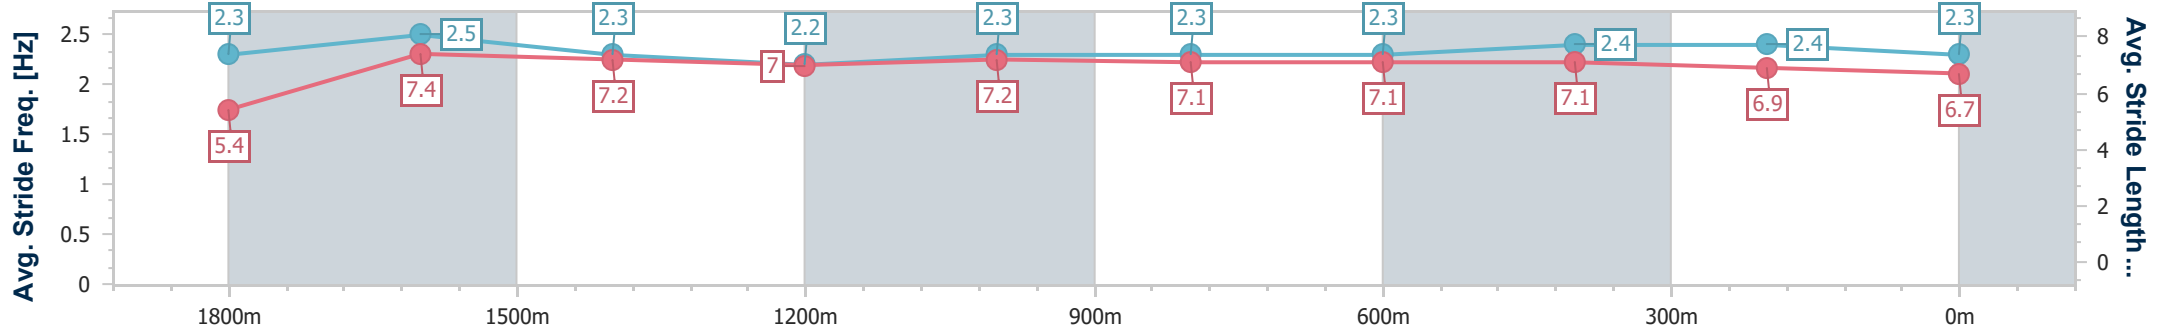

- [ ] Ranking at each section and finish
- .-.- No data available at this section
- NA No data available

Horse/Jockey Name	Sistine Chapel
Final Rank	3
Fastest Section Time (Section)	0:08.04 (Overall)
Top Speed [km/h] (Section)	68.9 (1800m)
Race State	Finished

Aquis Park Gold Coast Poly QLD Professional  
Race 1: SILKS UNDER THE STARS MAY 24 Maiden Plate - 1900m

27 April 2024 - 11:54

Track Rating: Synthetic , Weather: Fine, Rail Position: True

Section	Overall	1800m	1600m	1400m	1200m	1000m	800m	600m	400m	200m
Section Times	1:57.73 [3] (0:08.04)	1:49.69 [2] (0:10.74)	1:38.95 [1] (0:12.02)	1:26.93 [1] (0:12.74)	1:14.19 [1] (0:12.26)	1:01.93 [1] (0:12.41)	0:49.52 [1] (0:12.31)	0:37.21 [1] (0:11.90)	0:25.31 [1] (0:12.32)	0:12.99 [2] (0:12.99)
Average Speed [km/h]	44.5	66.9	59.8	56.4	59.0	58.2	58.7	60.6	58.4	55.6
Top Speed [km/h]	63.5	68.9	62.2	57.4	59.5	59.5	61.1	62.6	59.2	57.4
Avg. Dist. to Rail [m]	2.7	1.4	0.6	0.6	1.4	1.2	0.9	0.6	1.1	0.7
Avg. Stride Freq. [Hz]	2.3	2.5	2.3	2.2	2.3	2.3	2.3	2.4	2.4	2.3
Avg. Stride Length [m]	5.4	7.4	7.2	7.0	7.2	7.1	7.1	7.1	6.9	6.7