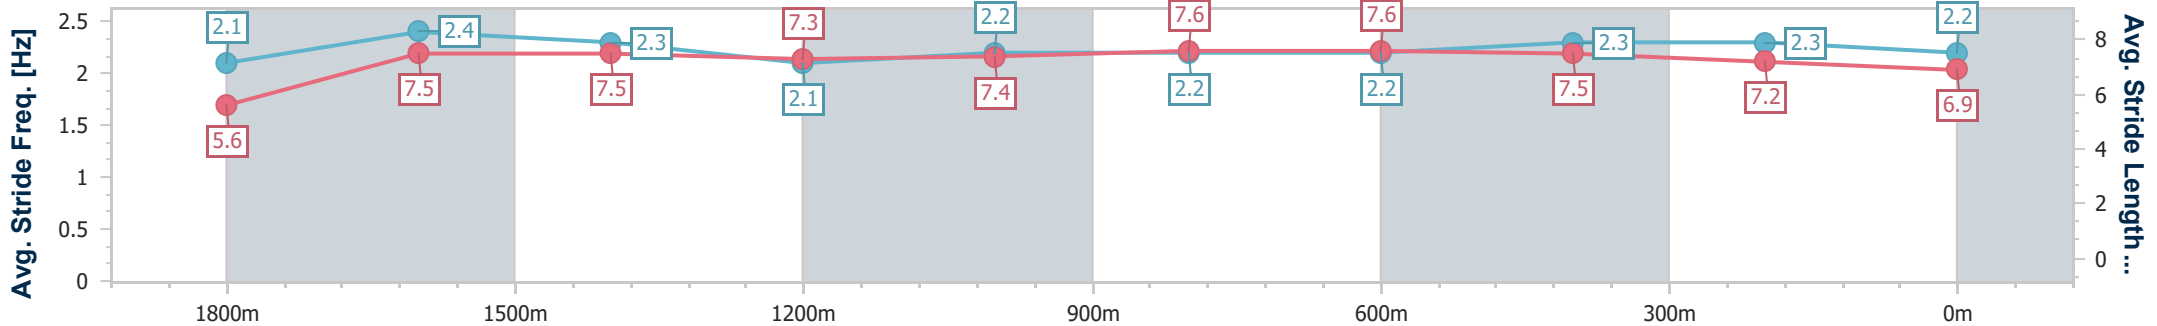

Aquis Park Gold Coast Poly QLD Professional  
Race 1: SILKS UNDER THE STARS MAY 24 Maiden Plate - 1900m

27 April 2024 - 11:54

Track Rating: Synthetic , Weather: Fine, Rail Position: True

Section	Overall	1800m	1600m	1400m	1200m	1000m	800m	600m	400m	200m
Section Times	1:58.20 [4] (0:09.07)	1:49.13 [6] (0:11.36)	1:37.77 [6] (0:11.58)	1:26.19 [6] (0:12.48)	1:13.71 [5] (0:12.42)	1:01.29 [5] (0:12.17)	0:49.12 [5] (0:12.04)	0:37.08 [5] (0:11.96)	0:25.12 [5] (0:12.33)	0:12.79 [4] (0:12.79)
Average Speed [km/h]	39.6	63.9	62.7	58.2	58.1	59.4	60.8	61.5	58.7	56.7
Top Speed [km/h]	58.8	65.2	63.7	60.9	60.1	60.8	61.3	63.3	59.8	57.6
Avg. Dist. to Rail [m]	2.5	2.7	1.8	1.5	2.6	2.6	3.0	3.8	4.7	5.7
Avg. Stride Freq. [Hz]	2.1	2.4	2.4	2.3	2.3	2.3	2.4	2.4	2.4	2.3
Avg. Stride Length [m]	5.1	7.3	7.2	7.0	7.1	7.1	7.1	7.1	6.9	6.8

- [ ] Ranking at each section and finish
- .-.- No data available at this section
- NA No data available

Horse/Jockey Name	Whyteepee
Final Rank	5
Fastest Section Time (Section)	0:08.59 (Overall)
Top Speed [km/h] (Section)	65.8 (1800m)
Race State	Finished

Aquis Park Gold Coast Poly QLD Professional  
Race 1: SILKS UNDER THE STARS MAY 24 Maiden Plate - 1900m

27 April 2024 - 11:54

Track Rating: Synthetic , Weather: Fine, Rail Position: True

Section	Overall	1800m	1600m	1400m	1200m	1000m	800m	600m	400m	200m
Section Times	1:58.41 [5] (0:08.59)	1:49.82 [5] (0:11.14)	1:38.68 [5] (0:11.87)	1:26.81 [5] (0:12.94)	1:13.87 [6] (0:12.42)	1:01.45 [6] (0:12.26)	0:49.19 [6] (0:11.97)	0:37.22 [6] (0:11.90)	0:25.32 [6] (0:12.40)	0:12.92 [5] (0:12.92)
Average Speed [km/h]	41.9	64.6	60.6	56.3	57.9	58.8	60.4	60.9	58.2	55.9
Top Speed [km/h]	60.6	65.8	63.8	58.1	59.8	59.8	61.6	62.3	58.9	57.6
Avg. Dist. to Rail [m]	3.8	0.7	1.0	1.3	1.3	1.0	0.9	1.4	2.4	3.1
Avg. Stride Freq. [Hz]	2.1	2.4	2.3	2.1	2.2	2.2	2.2	2.3	2.3	2.2
Avg. Stride Length [m]	5.6	7.5	7.5	7.3	7.4	7.6	7.6	7.5	7.2	6.9