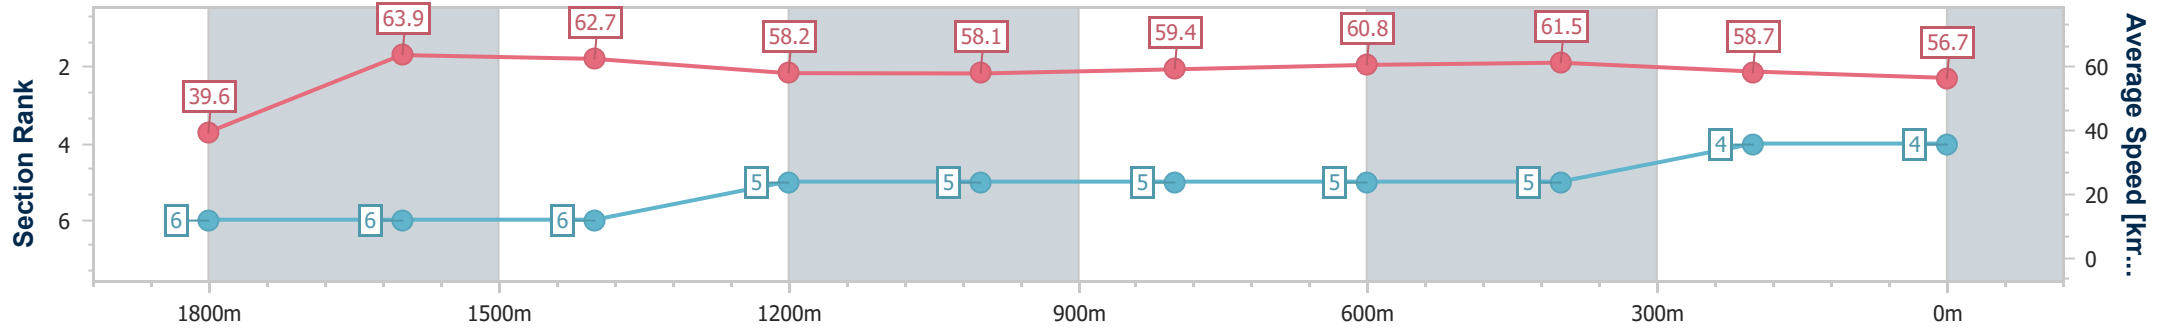

- [ ] Ranking at each section and finish
- .-.- No data available at this section
- NA No data available

Horse/Jockey Name	Cassie's Girl
Final Rank	4
Fastest Section Time (Section)	0:09.07 (Overall)
Top Speed [km/h] (Section)	65.2 (1800m)
Race State	Finished

Aquis Park Gold Coast Poly QLD Professional  
Race 1: SILKS UNDER THE STARS MAY 24 Maiden Plate - 1900m

27 April 2024 - 11:54

Track Rating: Synthetic , Weather: Fine, Rail Position: True

Section	Overall	1800m	1600m	1400m	1200m	1000m	800m	600m	400m	200m
Section Times	1:58.20 [4] (0:09.07)	1:49.13 [6] (0:11.36)	1:37.77 [6] (0:11.58)	1:26.19 [6] (0:12.48)	1:13.71 [5] (0:12.42)	1:01.29 [5] (0:12.17)	0:49.12 [5] (0:12.04)	0:37.08 [5] (0:11.96)	0:25.12 [5] (0:12.33)	0:12.79 [4] (0:12.79)
Average Speed [km/h]	39.6	63.9	62.7	58.2	58.1	59.4	60.8	61.5	58.7	56.7
Top Speed [km/h]	58.8	65.2	63.7	60.9	60.1	60.8	61.3	63.3	59.8	57.6
Avg. Dist. to Rail [m]	2.5	2.7	1.8	1.5	2.6	2.6	3.0	3.8	4.7	5.7
Avg. Stride Freq. [Hz]	2.1	2.4	2.4	2.3	2.3	2.3	2.4	2.4	2.4	2.3
Avg. Stride Length [m]	5.1	7.3	7.2	7.0	7.1	7.1	7.1	7.1	6.9	6.8