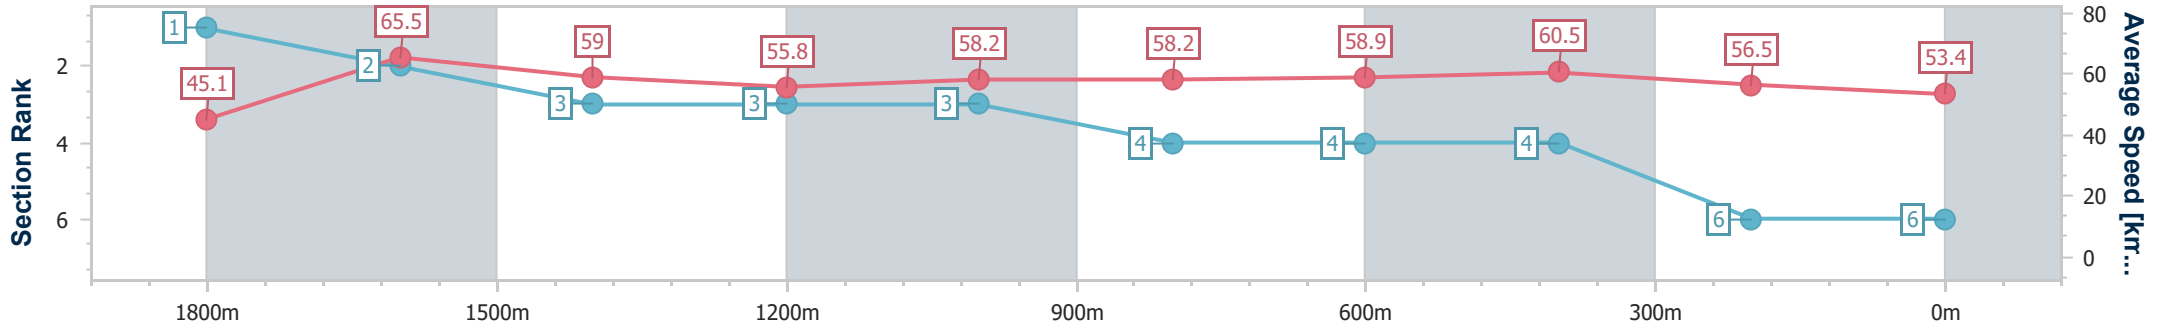

Aquis Park Gold Coast Poly QLD Professional  
Race 1: SILKS UNDER THE STARS MAY 24 Maiden Plate - 1900m

27 April 2024 - 11:54

Track Rating: Synthetic , Weather: Fine, Rail Position: True

Section	Overall	1800m	1600m	1400m	1200m	1000m	800m	600m	400m	200m
Section Times	1:58.41 [5] (0:08.59)	1:49.82 [5] (0:11.14)	1:38.68 [5] (0:11.87)	1:26.81 [5] (0:12.94)	1:13.87 [6] (0:12.42)	1:01.45 [6] (0:12.26)	0:49.19 [6] (0:11.97)	0:37.22 [6] (0:11.90)	0:25.32 [6] (0:12.40)	0:12.92 [5] (0:12.92)
Average Speed [km/h]	41.9	64.6	60.6	56.3	57.9	58.8	60.4	60.9	58.2	55.9
Top Speed [km/h]	60.6	65.8	63.8	58.1	59.8	59.8	61.6	62.3	58.9	57.6
Avg. Dist. to Rail [m]	3.8	0.7	1.0	1.3	1.3	1.0	0.9	1.4	2.4	3.1
Avg. Stride Freq. [Hz]	2.1	2.4	2.3	2.1	2.2	2.2	2.2	2.3	2.3	2.2
Avg. Stride Length [m]	5.6	7.5	7.5	7.3	7.4	7.6	7.6	7.5	7.2	6.9

- [ ] Ranking at each section and finish
- .-.- No data available at this section
- NA No data available

Horse/Jockey Name	High Currency
Final Rank	6
Fastest Section Time (Section)	0:07.97 (Overall)
Top Speed [km/h] (Section)	67.6 (1800m)
Race State	Finished

Aquis Park Gold Coast Poly QLD Professional  
Race 1: SILKS UNDER THE STARS MAY 24 Maiden Plate - 1900m

27 April 2024 - 11:54

Track Rating: Synthetic , Weather: Fine, Rail Position: True

Section	Overall	1800m	1600m	1400m	1200m	1000m	800m	600m	400m	200m
Section Times	1:59.16 [6] (0:07.97)	1:51.19 [1] (0:11.01)	1:40.18 [2] (0:12.15)	1:28.03 [3] (0:13.02)	1:15.01 [3] (0:12.38)	1:02.63 [3] (0:12.33)	0:50.30 [4] (0:12.26)	0:38.04 [4] (0:11.82)	0:26.22 [4] (0:12.64)	0:13.58 [6] (0:13.58)
Average Speed [km/h]	45.1	65.5	59.0	55.8	58.2	58.2	58.9	60.5	56.5	53.4
Top Speed [km/h]	63.3	67.6	60.9	56.5	59.5	59.0	61.2	62.8	58.5	55.6
Avg. Dist. to Rail [m]	1.1	0.5	0.7	0.9	1.1	0.9	0.4	1.2	0.9	0.2
Avg. Stride Freq. [Hz]	2.2	2.5	2.3	2.2	2.2	2.2	2.3	2.3	2.3	2.2
Avg. Stride Length [m]	5.7	7.3	7.2	7.0	7.2	7.2	7.2	7.2	6.8	6.7