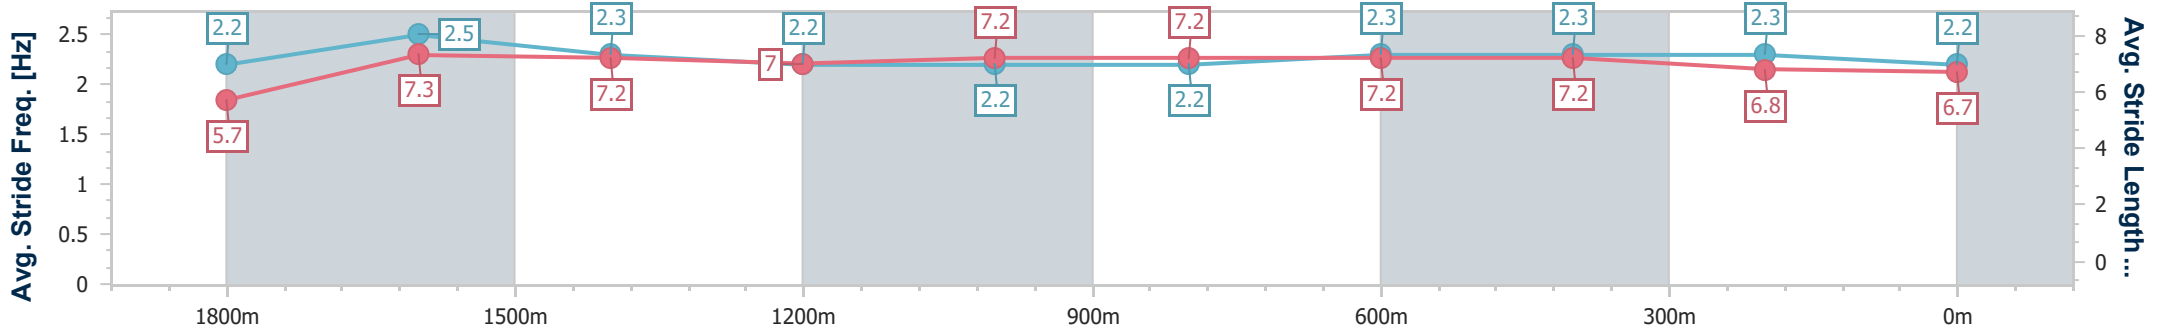

Aquis Park Gold Coast Poly QLD Professional  
Race 1: SILKS UNDER THE STARS MAY 24 Maiden Plate - 1900m

27 April 2024 - 11:54

Track Rating: Synthetic , Weather: Fine, Rail Position: True

Section	Overall	1800m	1600m	1400m	1200m	1000m	800m	600m	400m	200m
Section Times	1:58.41 [5] (0:08.59)	1:49.82 [5] (0:11.14)	1:38.68 [5] (0:11.87)	1:26.81 [5] (0:12.94)	1:13.87 [6] (0:12.42)	1:01.45 [6] (0:12.26)	0:49.19 [6] (0:11.97)	0:37.22 [6] (0:11.90)	0:25.32 [6] (0:12.40)	0:12.92 [5] (0:12.92)
Average Speed [km/h]	41.9	64.6	60.6	56.3	57.9	58.8	60.4	60.9	58.2	55.9
Top Speed [km/h]	60.6	65.8	63.8	58.1	59.8	59.8	61.6	62.3	58.9	57.6
Avg. Dist. to Rail [m]	3.8	0.7	1.0	1.3	1.3	1.0	0.9	1.4	2.4	3.1
Avg. Stride Freq. [Hz]	2.1	2.4	2.3	2.1	2.2	2.2	2.2	2.3	2.3	2.2
Avg. Stride Length [m]	5.6	7.5	7.5	7.3	7.4	7.6	7.6	7.5	7.2	6.9

- [ ] Ranking at each section and finish
- .-.- No data available at this section
- NA No data available

Horse/Jockey Name	High Currency
Final Rank	6
Fastest Section Time (Section)	0:07.97 (Overall)
Top Speed [km/h] (Section)	67.6 (1800m)
Race State	Finished

Aquis Park Gold Coast Poly QLD Professional  
Race 1: SILKS UNDER THE STARS MAY 24 Maiden Plate - 1900m

27 April 2024 - 11:54

Track Rating: Synthetic , Weather: Fine, Rail Position: True

Section	Overall	1800m	1600m	1400m	1200m	1000m	800m	600m	400m	200m
Section Times	1:59.16 [6] (0:07.97)	1:51.19 [1] (0:11.01)	1:40.18 [2] (0:12.15)	1:28.03 [3] (0:13.02)	1:15.01 [3] (0:12.38)	1:02.63 [3] (0:12.33)	0:50.30 [4] (0:12.26)	0:38.04 [4] (0:11.82)	0:26.22 [4] (0:12.64)	0:13.58 [6] (0:13.58)
Average Speed [km/h]	45.1	65.5	59.0	55.8	58.2	58.2	58.9	60.5	56.5	53.4
Top Speed [km/h]	63.3	67.6	60.9	56.5	59.5	59.0	61.2	62.8	58.5	55.6
Avg. Dist. to Rail [m]	1.1	0.5	0.7	0.9	1.1	0.9	0.4	1.2	0.9	0.2
Avg. Stride Freq. [Hz]	2.2	2.5	2.3	2.2	2.2	2.2	2.3	2.3	2.3	2.2
Avg. Stride Length [m]	5.7	7.3	7.2	7.0	7.2	7.2	7.2	7.2	6.8	6.7

- [ ] Ranking at each section and finish
- .-.- No data available at this section
- NA No data available