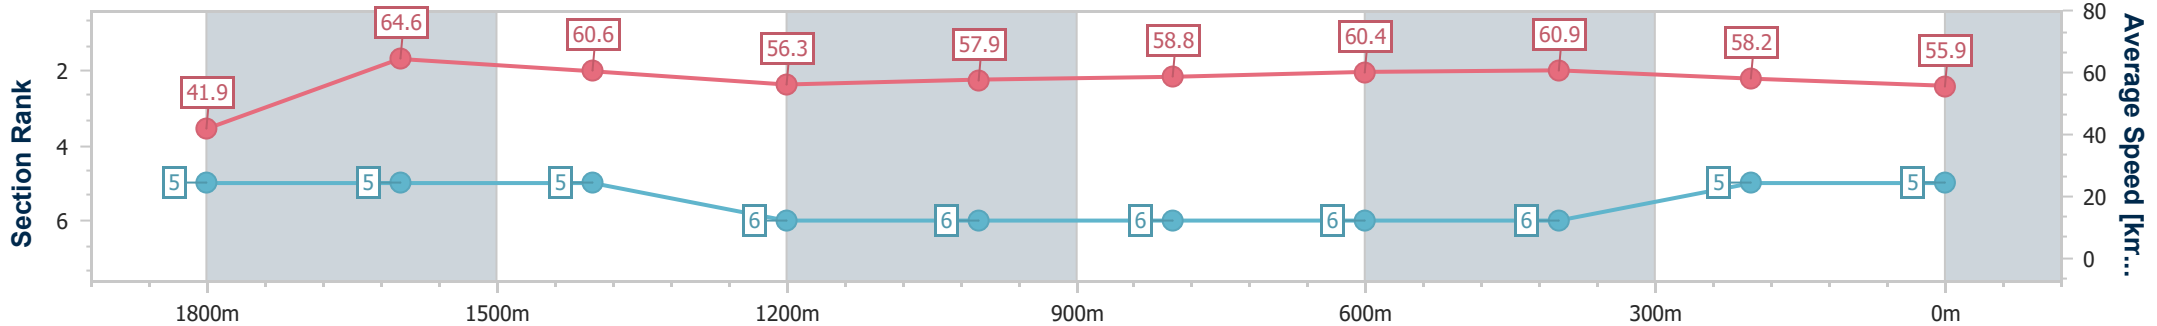

- [ ] Ranking at each section and finish
- .-.- No data available at this section
- NA No data available

Horse/Jockey Name	Whyteepee
Final Rank	5
Fastest Section Time (Section)	0:08.59 (Overall)
Top Speed [km/h] (Section)	65.8 (1800m)
Race State	Finished

Aquis Park Gold Coast Poly QLD Professional  
Race 1: SILKS UNDER THE STARS MAY 24 Maiden Plate - 1900m

27 April 2024 - 11:54

Track Rating: Synthetic , Weather: Fine, Rail Position: True

Section	Overall	1800m	1600m	1400m	1200m	1000m	800m	600m	400m	200m
Section Times	1:58.41 [5] (0:08.59)	1:49.82 [5] (0:11.14)	1:38.68 [5] (0:11.87)	1:26.81 [5] (0:12.94)	1:13.87 [6] (0:12.42)	1:01.45 [6] (0:12.26)	0:49.19 [6] (0:11.97)	0:37.22 [6] (0:11.90)	0:25.32 [6] (0:12.40)	0:12.92 [5] (0:12.92)
Average Speed [km/h]	41.9	64.6	60.6	56.3	57.9	58.8	60.4	60.9	58.2	55.9
Top Speed [km/h]	60.6	65.8	63.8	58.1	59.8	59.8	61.6	62.3	58.9	57.6
Avg. Dist. to Rail [m]	3.8	0.7	1.0	1.3	1.3	1.0	0.9	1.4	2.4	3.1
Avg. Stride Freq. [Hz]	2.1	2.4	2.3	2.1	2.2	2.2	2.2	2.3	2.3	2.2
Avg. Stride Length [m]	5.6	7.5	7.5	7.3	7.4	7.6	7.6	7.5	7.2	6.9