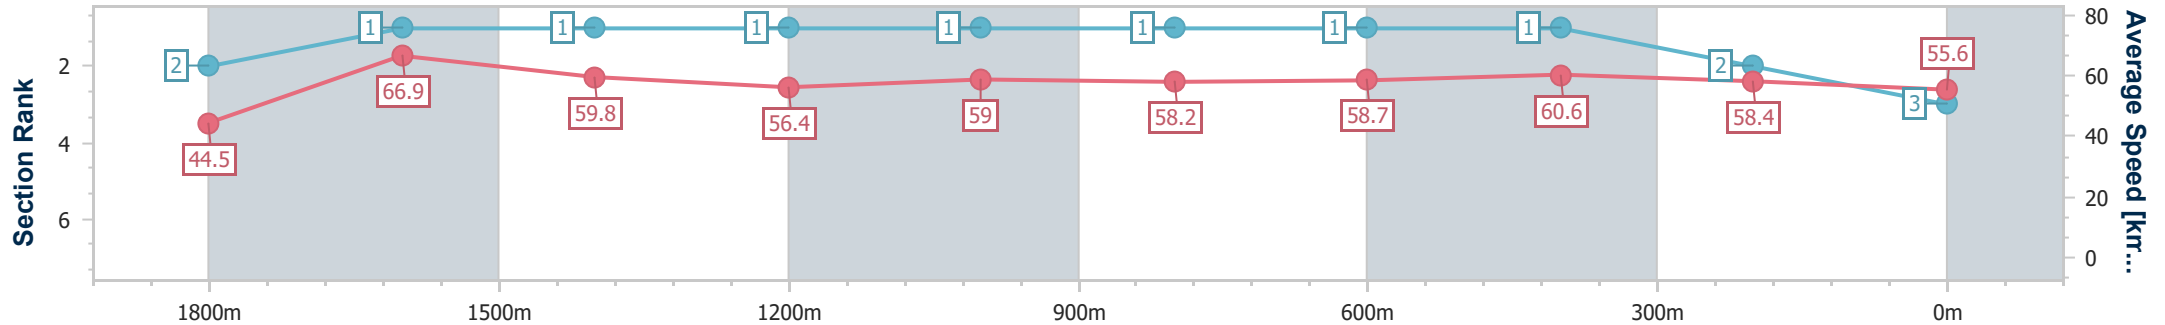

Horse/Jockey Name	Sistine Chapel
Final Rank	3
Fastest Section Time (Section)	0:08.04 (Overall)
Top Speed [km/h] (Section)	68.9 (1800m)
Race State	Finished

Aquis Park Gold Coast Poly QLD Professional
Race 1: SILKS UNDER THE STARS MAY 24 Maiden Plate - 1900m

27 April 2024 - 11:54

Track Rating: Synthetic , Weather: Fine, Rail Position: True

Section	Overall	1800m	1600m	1400m	1200m	1000m	800m	600m	400m	200m
Section Times	1:57.73 [3] (0:08.04)	1:49.69 [2] (0:10.74)	1:38.95 [1] (0:12.02)	1:26.93 [1] (0:12.74)	1:14.19 [1] (0:12.26)	1:01.93 [1] (0:12.41)	0:49.52 [1] (0:12.31)	0:37.21 [1] (0:11.90)	0:25.31 [1] (0:12.32)	0:12.99 [2] (0:12.99)
Average Speed [km/h]	44.5	66.9	59.8	56.4	59.0	58.2	58.7	60.6	58.4	55.6
Top Speed [km/h]	63.5	68.9	62.2	57.4	59.5	59.5	61.1	62.6	59.2	57.4
Avg. Dist. to Rail [m]	2.7	1.4	0.6	0.6	1.4	1.2	0.9	0.6	1.1	0.7
Avg. Stride Freq. [Hz]	2.3	2.5	2.3	2.2	2.3	2.3	2.3	2.4	2.4	2.3
Avg. Stride Length [m]	5.4	7.4	7.2	7.0	7.2	7.1	7.1	7.1	6.9	6.7

- [ ] Ranking at each section and finish
- -.-.- No data available at this section
- NA No data available