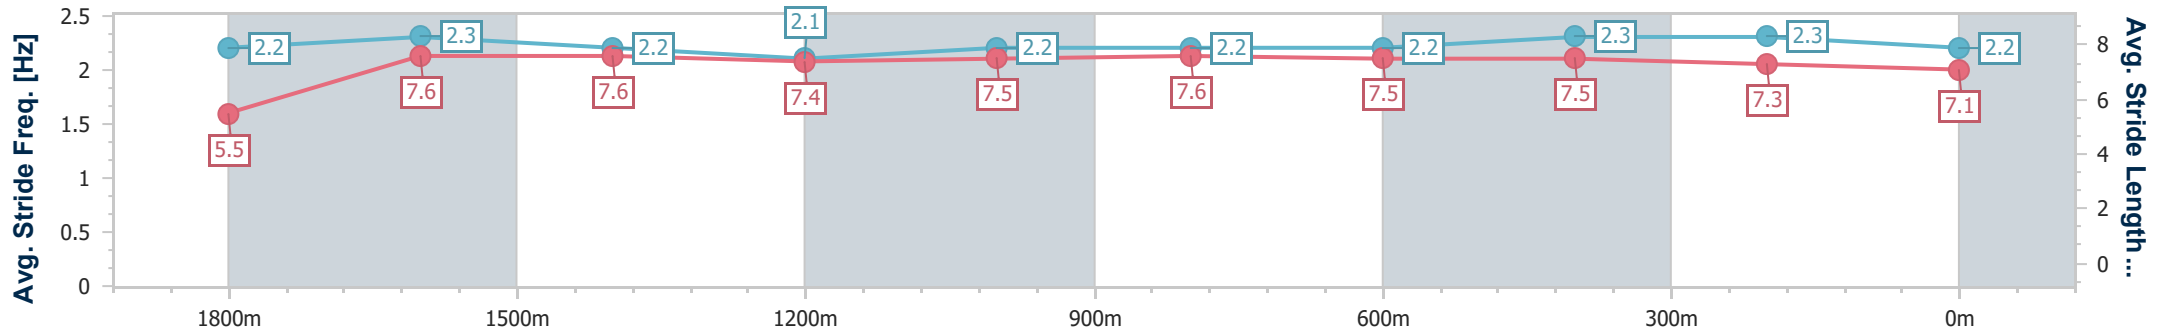

27 April 2024 - 11:54

Track Rating: Synthetic , Weather: Fine, Rail Position: True

Section	Overall	1800m	1600m	1400m	1200m	1000m	800m	600m	400m	200m
Section Times	1:56.66 [1] (0:08.18)	1:48.48 [4] (0:11.02)	1:37.46 [3] (0:11.82)	1:25.64 [2] (0:12.98)	1:12.66 [2] (0:12.36)	1:00.30 [2] (0:12.30)	0:48.00 [2] (0:12.15)	0:35.85 [2] (0:11.74)	0:24.11 [2] (0:11.98)	0:12.13 [1] (0:12.13)
Average Speed [km/h]	43.9	65.4	60.5	56.2	58.3	58.8	59.5	61.7	59.7	59.7
Top Speed [km/h]	44.1	66.0	66.0	60.9	59.3	59.6	60.4	62.5	62.1	61.4
Avg. Dist. to Rail [m]	1.4	0.9	0.8	1.2	2.3	1.8	0.7	0.9	1.9	2.7
Avg. Stride Freq. [Hz]	2.2	2.4	2.3	2.2	2.2	2.2	2.2	2.2	2.3	2.2
Avg. Stride Length [m]	5.4	7.7	7.5	7.2	7.5	7.5	7.6	7.6	7.4	7.5

- [ ] Ranking at each section and finish
- .-.- No data available at this section
- NA No data available

Horse/Jockey Name	Push Turbo
Final Rank	2
Fastest Section Time (Section)	0:08.11 (Overall)
Top Speed [km/h] (Section)	65.1 (1800m)
Race State	Finished

Aquis Park Gold Coast Poly QLD Professional  
Race 1: SILKS UNDER THE STARS MAY 24 Maiden Plate - 1900m

27 April 2024 - 11:54

Track Rating: Synthetic , Weather: Fine, Rail Position: True

Section	Overall	1800m	1600m	1400m	1200m	1000m	800m	600m	400m	200m
Section Times	1:57.43 [2] (0:08.11)	1:49.32 [3] (0:11.18)	1:38.14 [4] (0:12.07)	1:26.07 [4] (0:12.93)	1:13.14 [4] (0:12.37)	1:00.77 [4] (0:12.18)	0:48.59 [3] (0:12.05)	0:36.54 [3] (0:11.81)	0:24.73 [3] (0:12.16)	0:12.57 [3] (0:12.57)
Average Speed [km/h]	44.2	64.4	59.5	56.4	58.1	59.4	60.1	61.7	59.7	57.6
Top Speed [km/h]	62.5	65.1	62.3	57.7	59.9	60.1	61.6	63.0	60.1	58.8
Avg. Dist. to Rail [m]	0.3	0.2	1.0	1.5	2.3	1.9	1.4	2.4	3.2	4.8
Avg. Stride Freq. [Hz]	2.2	2.3	2.2	2.1	2.2	2.2	2.2	2.3	2.3	2.2
Avg. Stride Length [m]	5.5	7.6	7.6	7.4	7.5	7.6	7.5	7.5	7.3	7.1