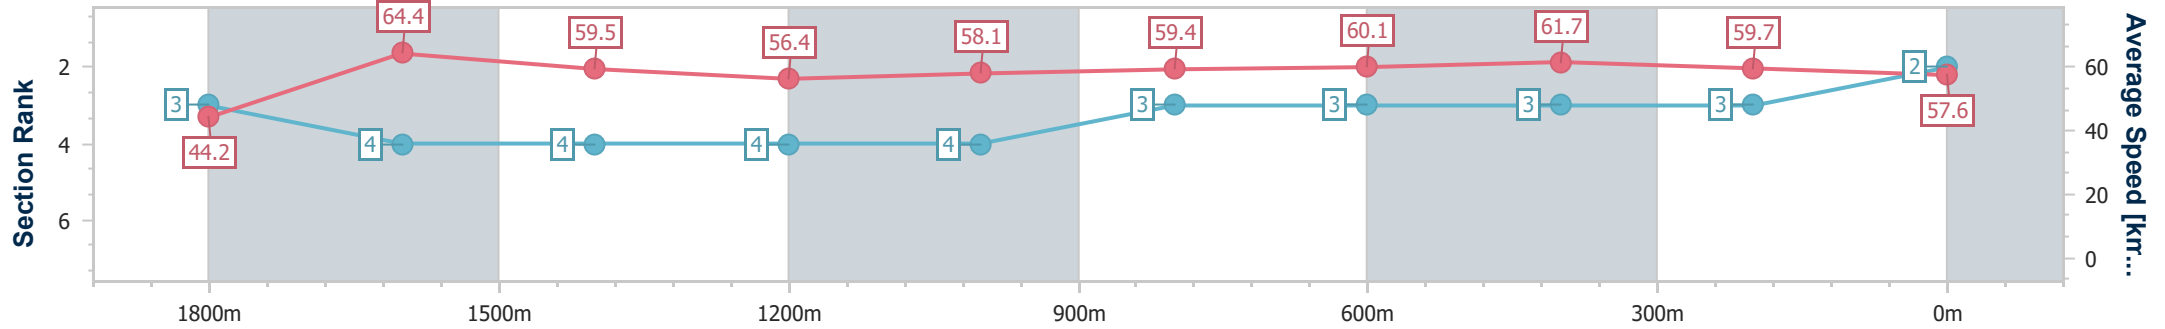

Horse/Jockey Name	Push Turbo
Final Rank	2
Fastest Section Time (Section)	0:08.11 (Overall)
Top Speed [km/h] (Section)	65.1 (1800m)
Race State	Finished

Aquis Park Gold Coast Poly QLD Professional
Race 1: SILKS UNDER THE STARS MAY 24 Maiden Plate - 1900m

27 April 2024 - 11:54

Track Rating: Synthetic , Weather: Fine, Rail Position: True

Section	Overall	1800m	1600m	1400m	1200m	1000m	800m	600m	400m	200m
Section Times	1:57.43 [2] (0:08.11)	1:49.32 [3] (0:11.18)	1:38.14 [4] (0:12.07)	1:26.07 [4] (0:12.93)	1:13.14 [4] (0:12.37)	1:00.77 [4] (0:12.18)	0:48.59 [3] (0:12.05)	0:36.54 [3] (0:11.81)	0:24.73 [3] (0:12.16)	0:12.57 [3] (0:12.57)
Average Speed [km/h]	44.2	64.4	59.5	56.4	58.1	59.4	60.1	61.7	59.7	57.6
Top Speed [km/h]	62.5	65.1	62.3	57.7	59.9	60.1	61.6	63.0	60.1	58.8
Avg. Dist. to Rail [m]	0.3	0.2	1.0	1.5	2.3	1.9	1.4	2.4	3.2	4.8
Avg. Stride Freq. [Hz]	2.2	2.3	2.2	2.1	2.2	2.2	2.2	2.3	2.3	2.2
Avg. Stride Length [m]	5.5	7.6	7.6	7.4	7.5	7.6	7.5	7.5	7.3	7.1

- [ ] Ranking at each section and finish
- -.-.- No data available at this section
- NA No data available