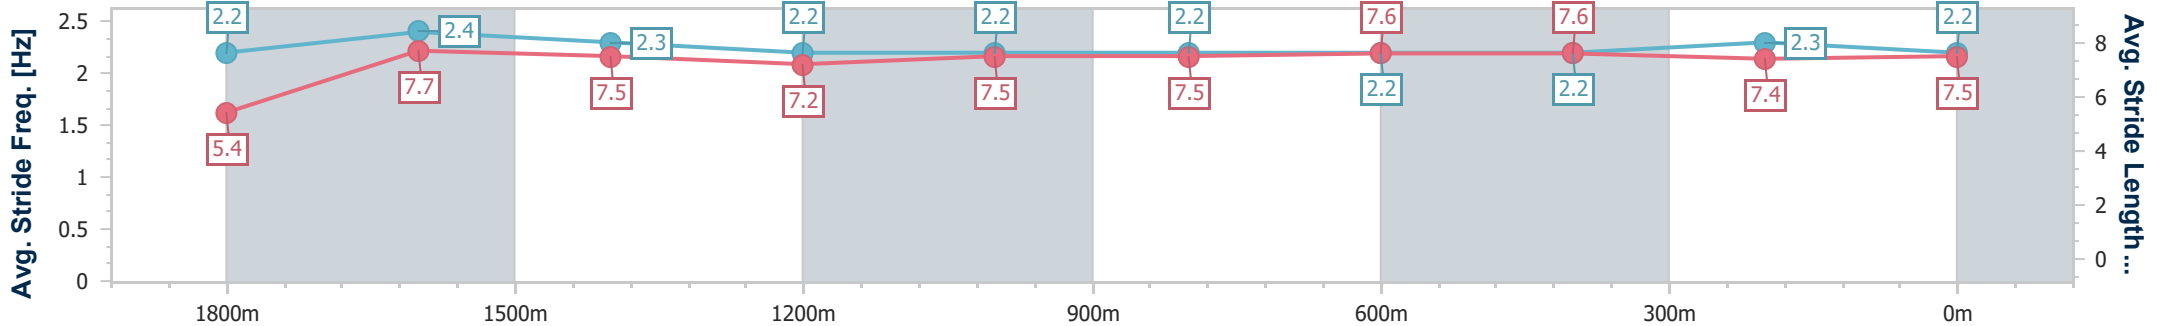

27 April 2024 - 11:54

Track Rating: Synthetic , Weather: Fine, Rail Position: True

Section	Overall	1800m	1600m	1400m	1200m	1000m	800m	600m	400m	200m
Section Times	1:56.66 [1] (0:08.18)	1:48.48 [4] (0:11.02)	1:37.46 [3] (0:11.82)	1:25.64 [2] (0:12.98)	1:12.66 [2] (0:12.36)	1:00.30 [2] (0:12.30)	0:48.00 [2] (0:12.15)	0:35.85 [2] (0:11.74)	0:24.11 [2] (0:11.98)	0:12.13 [1] (0:12.13)
Average Speed [km/h]	43.9	65.4	60.5	56.2	58.3	58.8	59.5	61.7	59.7	59.7
Top Speed [km/h]	44.1	66.0	66.0	60.9	59.3	59.6	60.4	62.5	62.1	61.4
Avg. Dist. to Rail [m]	1.4	0.9	0.8	1.2	2.3	1.8	0.7	0.9	1.9	2.7
Avg. Stride Freq. [Hz]	2.2	2.4	2.3	2.2	2.2	2.2	2.2	2.2	2.3	2.2
Avg. Stride Length [m]	5.4	7.7	7.5	7.2	7.5	7.5	7.6	7.6	7.4	7.5