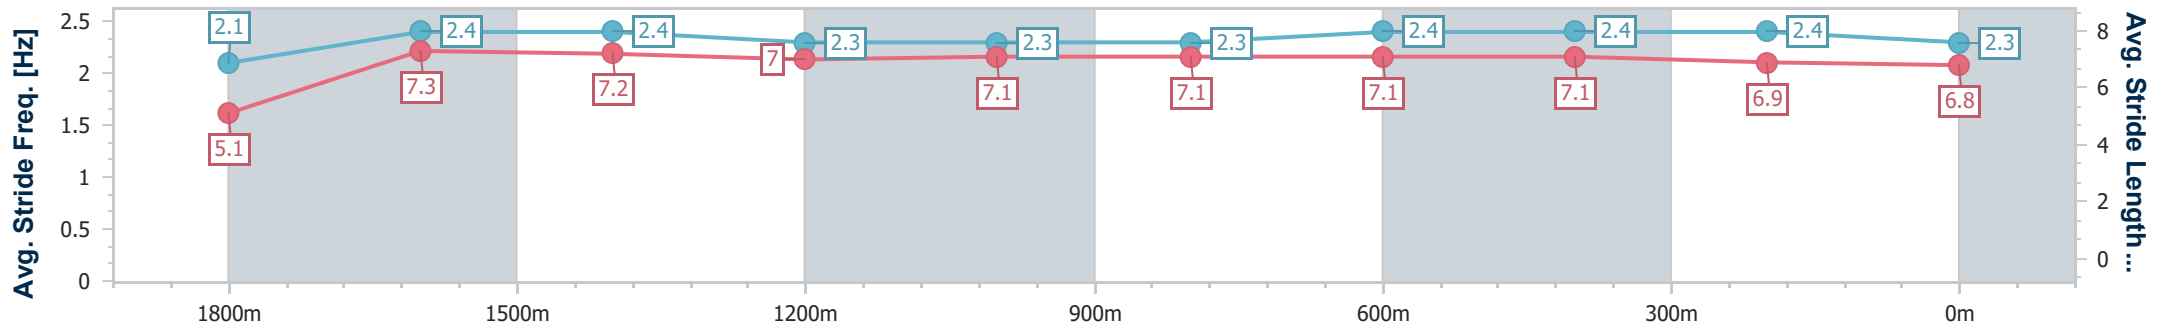

- [ ] Ranking at each section and finish
- .-.- No data available at this section
- NA No data available

Horse/Jockey Name	Cassie's Girl
Final Rank	4
Fastest Section Time (Section)	0:09.07 (Overall)
Top Speed [km/h] (Section)	65.2 (1800m)
Race State	Finished

Aquis Park Gold Coast Poly QLD Professional  
Race 1: SILKS UNDER THE STARS MAY 24 Maiden Plate - 1900m

27 April 2024 - 11:54

Track Rating: Synthetic , Weather: Fine, Rail Position: True

Section	Overall	1800m	1600m	1400m	1200m	1000m	800m	600m	400m	200m
Section Times	1:58.20 [4] (0:09.07)	1:49.13 [6] (0:11.36)	1:37.77 [6] (0:11.58)	1:26.19 [6] (0:12.48)	1:13.71 [5] (0:12.42)	1:01.29 [5] (0:12.17)	0:49.12 [5] (0:12.04)	0:37.08 [5] (0:11.96)	0:25.12 [5] (0:12.33)	0:12.79 [4] (0:12.79)
Average Speed [km/h]	39.6	63.9	62.7	58.2	58.1	59.4	60.8	61.5	58.7	56.7
Top Speed [km/h]	58.8	65.2	63.7	60.9	60.1	60.8	61.3	63.3	59.8	57.6
Avg. Dist. to Rail [m]	2.5	2.7	1.8	1.5	2.6	2.6	3.0	3.8	4.7	5.7
Avg. Stride Freq. [Hz]	2.1	2.4	2.4	2.3	2.3	2.3	2.4	2.4	2.4	2.3
Avg. Stride Length [m]	5.1	7.3	7.2	7.0	7.1	7.1	7.1	7.1	6.9	6.8