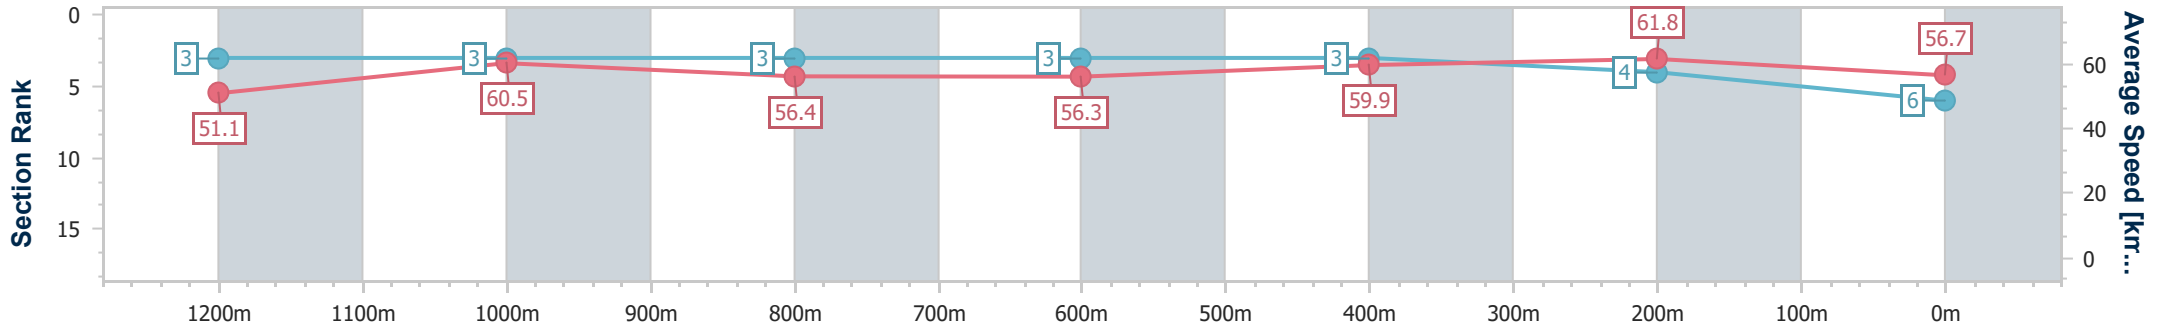

Horse/Jockey Name	Spill The Secret
Final Rank	6
Fastest Section Time (Section)	0:11.68 (400m)
Top Speed [km/h] (Section)	63.8 (Overall)
Race State	Finished

Sunshine Coast QLD Professional
Race 7: WIMMERS PREMIUM SOFT DRINKS BENCHMARK 65
Handicap - 1400m
25 April 2024 - 17:05

Track Rating: Heavy 8, Weather: Fine, Rail Position: +4m

Section	Overall	1200m	1000m	800m	600m	400m	200m
Section Times	1:27.93 [6] (0:14.08)	1:13.85 [3] (0:11.90)	1:01.95 [3] (0:12.80)	0:49.15 [3] (0:12.87)	0:36.28 [3] (0:11.93)	0:24.35 [3] (0:11.68)	0:12.67 [4] (0:12.67)
Average Speed [km/h]	51.1	60.5	56.4	56.3	59.9	61.8	56.7
Top Speed [km/h]	63.8	63.2	57.2	57.2	62.6	63.0	60.1
Avg. Dist. to Rail [m]	6.3	2.0	1.6	0.7	0.7	0.7	0.6
Avg. Stride Freq. [Hz]	2.2	2.2	2.1	2.2	2.3	2.3	2.3
Avg. Stride Length [m]	6.3	7.5	7.3	7.2	7.4	7.4	6.9

- [ ] Ranking at each section and finish
- -.-.- No data available at this section
- NA No data available