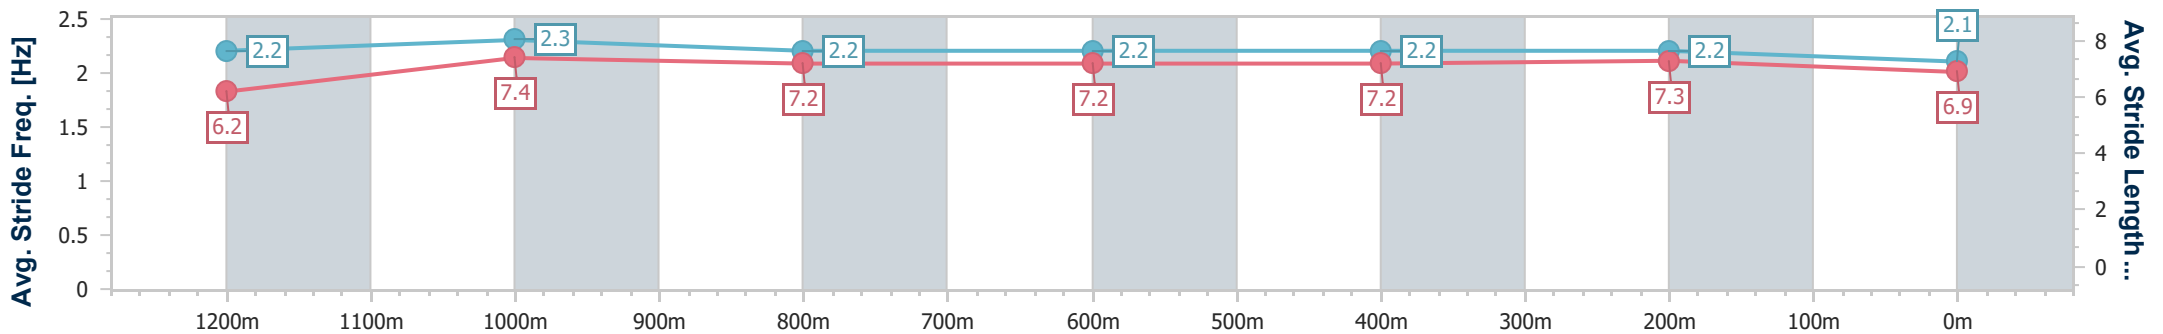

Sunshine Coast QLD Professional
 Race 7: WIMMERS PREMIUM SOFT DRINKS BENCHMARK 65
 Handicap - 1400m
 25 April 2024 - 17:05

Track Rating: Heavy 8, Weather: Fine, Rail Position: +4m

Section	Overall	1200m	1000m	800m	600m	400m	200m
Section Times	1:28.22 [10] (0:15.11)	1:13.11 [11] (0:12.02)	1:01.09 [11] (0:12.79)	0:48.30 [11] (0:12.60)	0:35.70 [11] (0:11.99)	0:23.71 [11] (0:11.48)	0:12.23 [10] (0:12.23)
Average Speed [km/h]	47.8	59.7	57.0	57.9	61.2	62.9	58.7
Top Speed [km/h]	60.1	60.5	59.3	60.0	63.2	63.6	62.0
Avg. Dist. to Rail [m]	8.8	3.4	3.1	2.5	3.5	6.9	8.3
Avg. Stride Freq. [Hz]	2.0	2.1	2.1	2.1	2.2	2.3	2.2
Avg. Stride Length [m]	6.6	7.8	7.5	7.5	7.7	7.8	7.4

- [] Ranking at each section and finish
- .-.- No data available at this section
- NA No data available

Horse/Jockey Name	Crack Of Doom
Final Rank	11
Fastest Section Time (Section)	0:11.85 (1200m)
Top Speed [km/h] (Section)	61.9 (1200m)
Race State	Finished

Sunshine Coast QLD Professional
 Race 7: WIMMERS PREMIUM SOFT DRINKS BENCHMARK 65
 Handicap - 1400m
 25 April 2024 - 17:05

Track Rating: Heavy 8, Weather: Fine, Rail Position: +4m

Section	Overall	1200m	1000m	800m	600m	400m	200m
Section Times	1:30.72 [11] (0:14.40)	1:16.32 [5] (0:11.85)	1:04.47 [5] (0:12.73)	0:51.74 [5] (0:12.93)	0:38.81 [5] (0:12.45)	0:26.36 [8] (0:12.44)	0:13.92 [11] (0:13.92)
Average Speed [km/h]	50.0	60.9	57.2	56.8	58.1	58.0	51.7
Top Speed [km/h]	61.2	61.9	60.4	57.9	58.7	59.7	55.6
Avg. Dist. to Rail [m]	11.5	5.2	4.3	3.1	1.4	1.9	0.2
Avg. Stride Freq. [Hz]	2.2	2.3	2.2	2.2	2.2	2.2	2.1
Avg. Stride Length [m]	6.2	7.4	7.2	7.2	7.2	7.3	6.9

- [] Ranking at each section and finish
- .-.- No data available at this section
- NA No data available