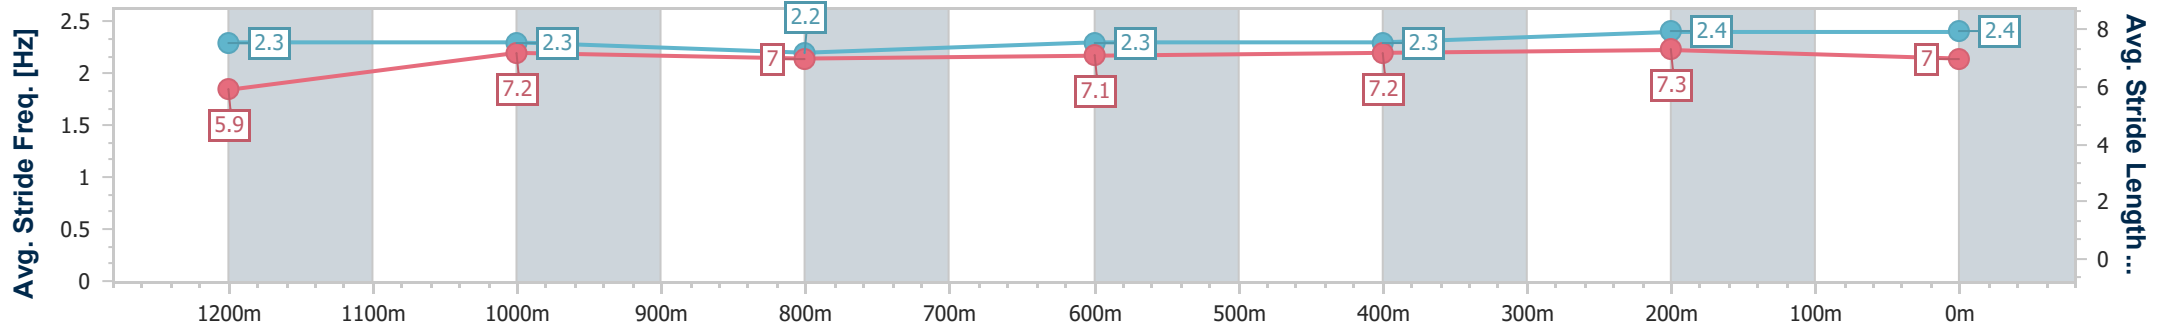

Horse/Jockey Name	Half Crown
Final Rank	4
Fastest Section Time (Section)	0:11.27 (400m)
Top Speed [km/h] (Section)	64.9 (400m)
Race State	Finished

Sunshine Coast QLD Professional
Race 7: WIMMERS PREMIUM SOFT DRINKS BENCHMARK 65
Handicap - 1400m
25 April 2024 - 17:05

Track Rating: Heavy 8, Weather: Fine, Rail Position: +4m

Section	Overall	1200m	1000m	800m	600m	400m	200m
Section Times	1:27.76 [4] (0:14.82)	1:12.94 [9] (0:12.02)	1:00.92 [9] (0:12.94)	0:47.98 [10] (0:12.67)	0:35.31 [10] (0:12.03)	0:23.28 [10] (0:11.27)	0:12.01 [8] (0:12.01)
Average Speed [km/h]	48.7	59.7	56.1	57.6	60.7	63.8	59.9
Top Speed [km/h]	60.2	60.6	58.5	59.2	62.6	64.9	62.9
Avg. Dist. to Rail [m]	9.2	3.6	3.3	2.2	1.9	7.2	9.9
Avg. Stride Freq. [Hz]	2.3	2.3	2.2	2.3	2.3	2.4	2.4
Avg. Stride Length [m]	5.9	7.2	7.0	7.1	7.2	7.3	7.0

- [ ] Ranking at each section and finish
- -.-.- No data available at this section
- NA No data available