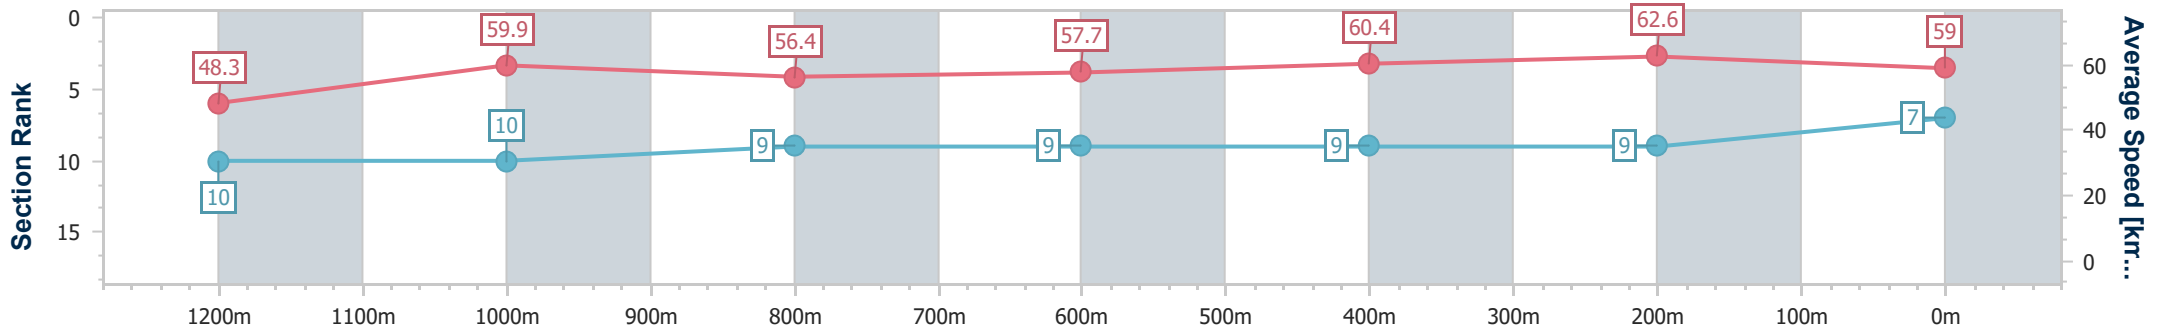

- [] Ranking at each section and finish
- .-.- No data available at this section
- NA No data available

Horse/Jockey Name	Milagro
Final Rank	7
Fastest Section Time (Section)	0:11.50 (400m)
Top Speed [km/h] (Section)	63.2 (400m)
Race State	Finished

Sunshine Coast QLD Professional
 Race 7: WIMMERS PREMIUM SOFT DRINKS BENCHMARK 65
 Handicap - 1400m
 25 April 2024 - 17:05

Track Rating: Heavy 8, Weather: Fine, Rail Position: +4m

Section	Overall	1200m	1000m	800m	600m	400m	200m
Section Times	1:28.07 [7] (0:14.89)	1:13.18 [10] (0:12.04)	1:01.14 [10] (0:12.84)	0:48.30 [9] (0:12.58)	0:35.72 [9] (0:12.05)	0:23.67 [9] (0:11.50)	0:12.17 [9] (0:12.17)
Average Speed [km/h]	48.3	59.9	56.4	57.7	60.4	62.6	59.0
Top Speed [km/h]	59.1	60.9	59.2	59.0	61.7	63.2	61.8
Avg. Dist. to Rail [m]	7.5	2.7	2.4	1.8	1.7	3.5	5.3
Avg. Stride Freq. [Hz]	2.1	2.3	2.2	2.3	2.3	2.4	2.3
Avg. Stride Length [m]	6.2	7.1	7.0	7.0	7.2	7.2	7.0