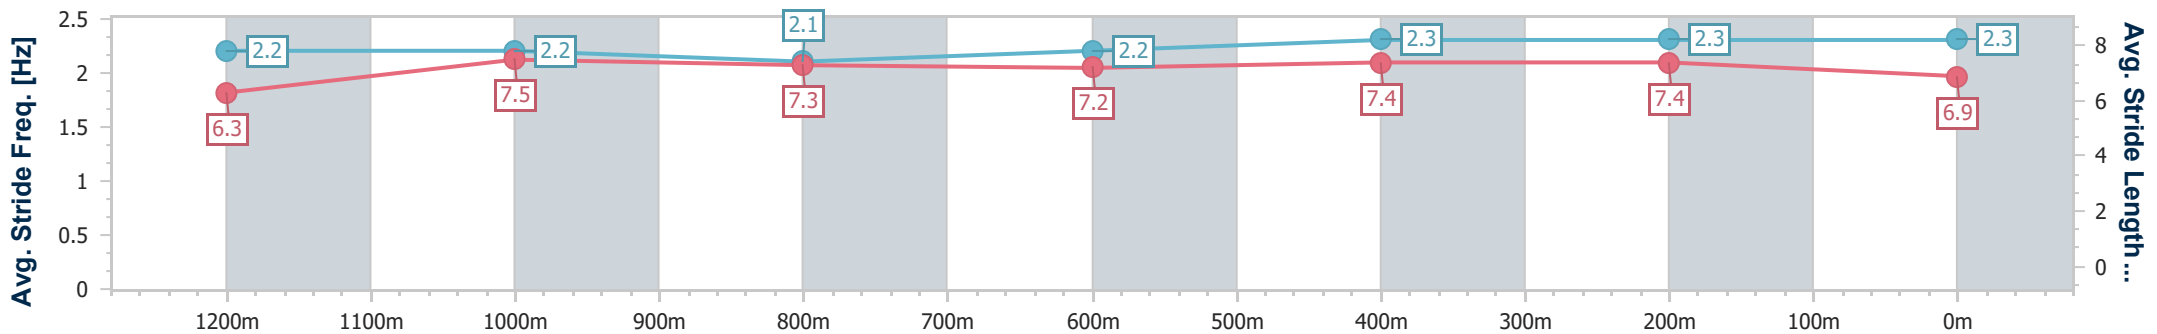

- [] Ranking at each section and finish
- .-.- No data available at this section
- NA No data available

Horse/Jockey Name	Spill The Secret
Final Rank	6
Fastest Section Time (Section)	0:11.68 (400m)
Top Speed [km/h] (Section)	63.8 (Overall)
Race State	Finished

Sunshine Coast QLD Professional
 Race 7: WIMMERS PREMIUM SOFT DRINKS BENCHMARK 65
 Handicap - 1400m
 25 April 2024 - 17:05

Track Rating: Heavy 8, Weather: Fine, Rail Position: +4m

Section	Overall	1200m	1000m	800m	600m	400m	200m
Section Times	1:27.93 [6] (0:14.08)	1:13.85 [3] (0:11.90)	1:01.95 [3] (0:12.80)	0:49.15 [3] (0:12.87)	0:36.28 [3] (0:11.93)	0:24.35 [3] (0:11.68)	0:12.67 [4] (0:12.67)
Average Speed [km/h]	51.1	60.5	56.4	56.3	59.9	61.8	56.7
Top Speed [km/h]	63.8	63.2	57.2	57.2	62.6	63.0	60.1
Avg. Dist. to Rail [m]	6.3	2.0	1.6	0.7	0.7	0.7	0.6
Avg. Stride Freq. [Hz]	2.2	2.2	2.1	2.2	2.3	2.3	2.3
Avg. Stride Length [m]	6.3	7.5	7.3	7.2	7.4	7.4	6.9