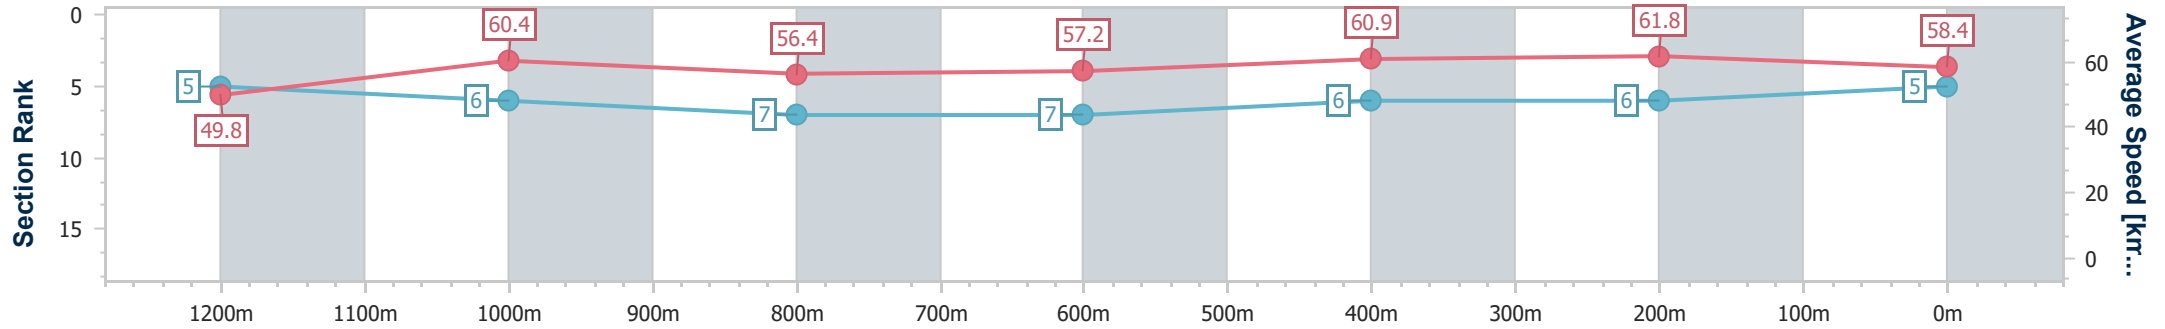

Horse/Jockey Name	Redente Choice
Final Rank	5
Fastest Section Time (Section)	0:11.63 (400m)
Top Speed [km/h] (Section)	63.4 (400m)
Race State	Finished

Sunshine Coast QLD Professional
Race 7: WIMMERS PREMIUM SOFT DRINKS BENCHMARK 65
Handicap - 1400m

25 April 2024 - 17:05

Track Rating: Heavy 8, Weather: Fine, Rail Position: +4m

Section	Overall	1200m	1000m	800m	600m	400m	200m
Section Times	1:27.85 [5] (0:14.40)	1:13.45 [5] (0:11.95)	1:01.50 [6] (0:12.85)	0:48.65 [7] (0:12.77)	0:35.88 [7] (0:11.91)	0:23.97 [6] (0:11.63)	0:12.34 [6] (0:12.34)
Average Speed [km/h]	49.8	60.4	56.4	57.2	60.9	61.8	58.4
Top Speed [km/h]	62.3	63.3	57.5	58.2	62.9	63.4	60.8
Avg. Dist. to Rail [m]	4.3	3.5	3.3	2.3	0.9	4.8	6.5
Avg. Stride Freq. [Hz]	2.3	2.3	2.2	2.2	2.3	2.4	2.3
Avg. Stride Length [m]	6.1	7.3	7.1	7.2	7.4	7.3	7.1

- [ ] Ranking at each section and finish
- -.-.- No data available at this section
- NA No data available