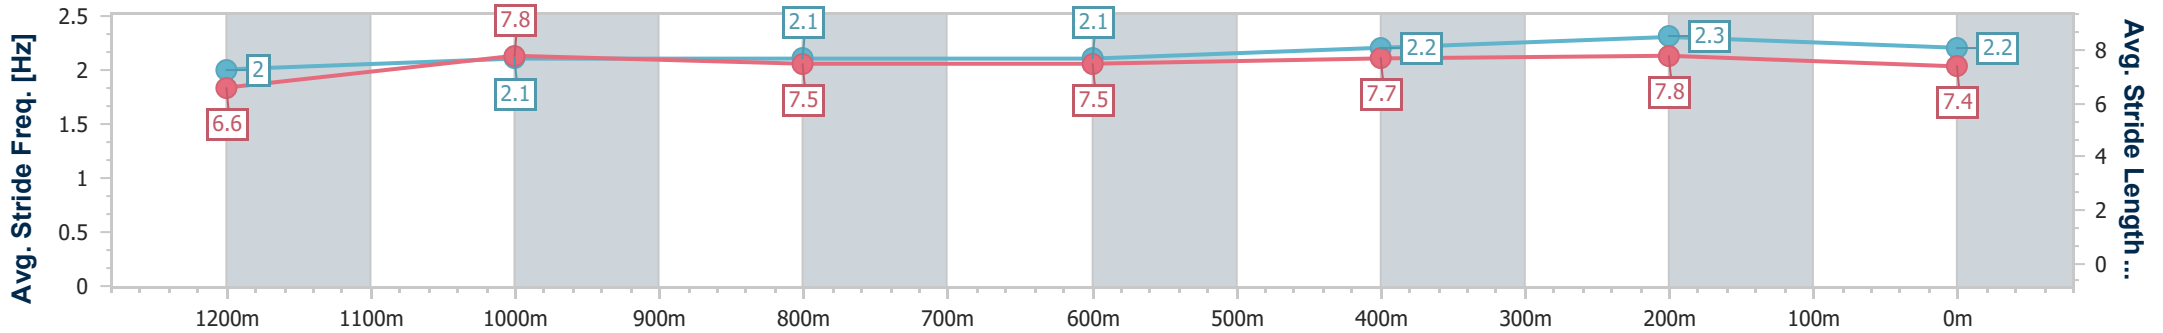

Sunshine Coast QLD Professional
 Race 7: WIMMERS PREMIUM SOFT DRINKS BENCHMARK 65
 Handicap - 1400m
 25 April 2024 - 17:05

Track Rating: Heavy 8, Weather: Fine, Rail Position: +4m

Section	Overall	1200m	1000m	800m	600m	400m	200m
Section Times	1:28.16 [9] (0:13.84)	1:14.32 [1] (0:11.84)	1:02.48 [1] (0:12.82)	0:49.66 [1] (0:12.85)	0:36.81 [1] (0:11.98)	0:24.83 [1] (0:11.77)	0:13.06 [2] (0:13.06)
Average Speed [km/h]	52.1	60.8	56.5	56.5	60.1	61.3	55.2
Top Speed [km/h]	64.4	64.6	58.0	58.2	62.4	62.6	58.9
Avg. Dist. to Rail [m]	12.4	3.7	2.0	1.3	0.6	1.5	2.0
Avg. Stride Freq. [Hz]	2.3	2.4	2.3	2.3	2.4	2.4	2.3
Avg. Stride Length [m]	6.3	7.0	6.8	6.8	7.0	7.0	6.6

- [] Ranking at each section and finish
- .-.- No data available at this section
- NA No data available

Horse/Jockey Name	Shopping Wise
Final Rank	10
Fastest Section Time (Section)	0:11.48 (400m)
Top Speed [km/h] (Section)	63.6 (400m)
Race State	Finished

Sunshine Coast QLD Professional
 Race 7: WIMMERS PREMIUM SOFT DRINKS BENCHMARK 65
 Handicap - 1400m
 25 April 2024 - 17:05

Track Rating: Heavy 8, Weather: Fine, Rail Position: +4m

Section	Overall	1200m	1000m	800m	600m	400m	200m
Section Times	1:28.22 [10] (0:15.11)	1:13.11 [11] (0:12.02)	1:01.09 [11] (0:12.79)	0:48.30 [11] (0:12.60)	0:35.70 [11] (0:11.99)	0:23.71 [11] (0:11.48)	0:12.23 [10] (0:12.23)
Average Speed [km/h]	47.8	59.7	57.0	57.9	61.2	62.9	58.7
Top Speed [km/h]	60.1	60.5	59.3	60.0	63.2	63.6	62.0
Avg. Dist. to Rail [m]	8.8	3.4	3.1	2.5	3.5	6.9	8.3
Avg. Stride Freq. [Hz]	2.0	2.1	2.1	2.1	2.2	2.3	2.2
Avg. Stride Length [m]	6.6	7.8	7.5	7.5	7.7	7.8	7.4