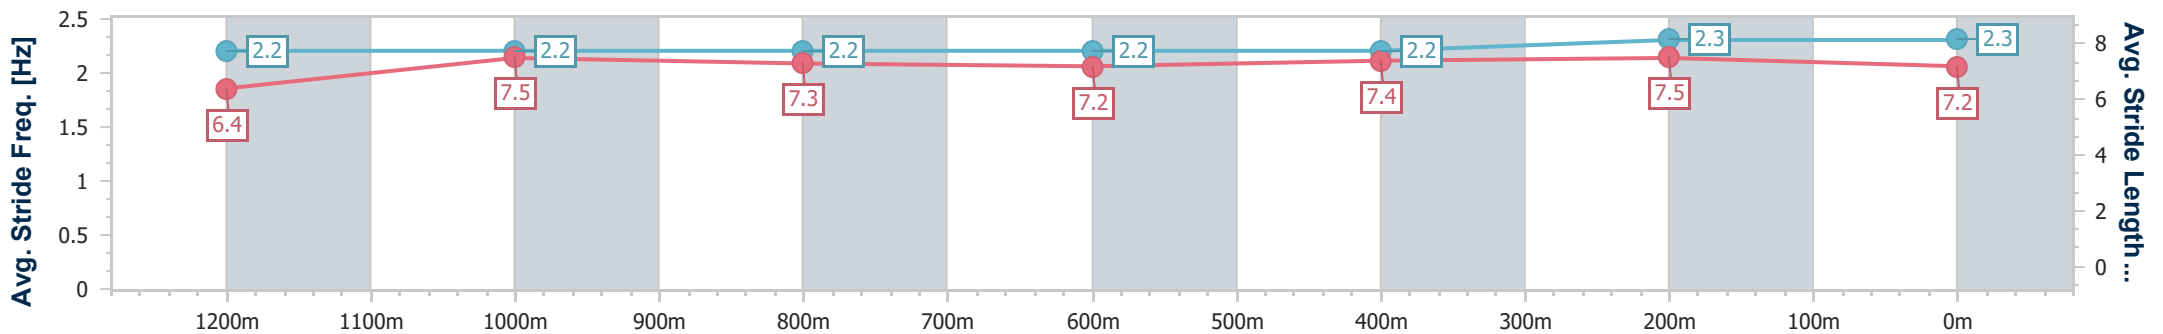

Horse/Jockey Name	Echo Hunter
Final Rank	3
Fastest Section Time (Section)	0:11.56 (400m)
Top Speed [km/h] (Section)	63.5 (400m)
Race State	Finished

Sunshine Coast QLD Professional
Race 7: WIMMERS PREMIUM SOFT DRINKS BENCHMARK 65
Handicap - 1400m
25 April 2024 - 17:05

Track Rating: Heavy 8, Weather: Fine, Rail Position: +4m

Section	Overall	1200m	1000m	800m	600m	400m	200m
Section Times	1:27.70 [3] (0:14.46)	1:13.24 [7] (0:12.02)	1:01.22 [7] (0:12.67)	0:48.55 [6] (0:12.81)	0:35.74 [6] (0:11.89)	0:23.85 [5] (0:11.56)	0:12.29 [5] (0:12.29)
Average Speed [km/h]	49.7	60.0	57.1	56.2	60.4	62.2	58.7
Top Speed [km/h]	62.3	62.3	58.9	57.4	61.7	63.5	60.9
Avg. Dist. to Rail [m]	2.7	2.0	1.5	0.4	0.7	4.6	6.1
Avg. Stride Freq. [Hz]	2.2	2.2	2.2	2.2	2.2	2.3	2.3
Avg. Stride Length [m]	6.4	7.5	7.3	7.2	7.4	7.5	7.2

- [ ] Ranking at each section and finish
- -.-.- No data available at this section
- NA No data available