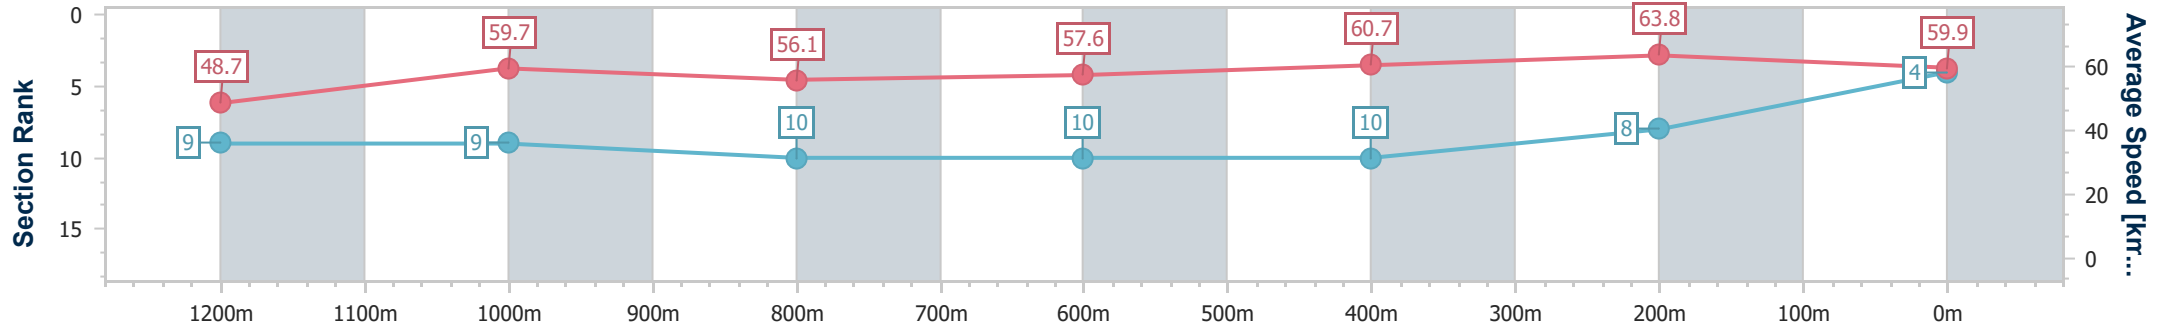

Horse/Jockey Name	Half Crown
Final Rank	4
Fastest Section Time (Section)	0:11.27 (400m)
Top Speed [km/h] (Section)	64.9 (400m)
Race State	Finished

Sunshine Coast QLD Professional
Race 7: WIMMERS PREMIUM SOFT DRINKS BENCHMARK 65
Handicap - 1400m
25 April 2024 - 17:05

Track Rating: Heavy 8, Weather: Fine, Rail Position: +4m

Section	Overall	1200m	1000m	800m	600m	400m	200m
Section Times	1:27.76 [4] (0:14.82)	1:12.94 [9] (0:12.02)	1:00.92 [9] (0:12.94)	0:47.98 [10] (0:12.67)	0:35.31 [10] (0:12.03)	0:23.28 [10] (0:11.27)	0:12.01 [8] (0:12.01)
Average Speed [km/h]	48.7	59.7	56.1	57.6	60.7	63.8	59.9
Top Speed [km/h]	60.2	60.6	58.5	59.2	62.6	64.9	62.9
Avg. Dist. to Rail [m]	9.2	3.6	3.3	2.2	1.9	7.2	9.9
Avg. Stride Freq. [Hz]	2.3	2.3	2.2	2.3	2.3	2.4	2.4
Avg. Stride Length [m]	5.9	7.2	7.0	7.1	7.2	7.3	7.0

- [ ] Ranking at each section and finish
- -.-.- No data available at this section
- NA No data available