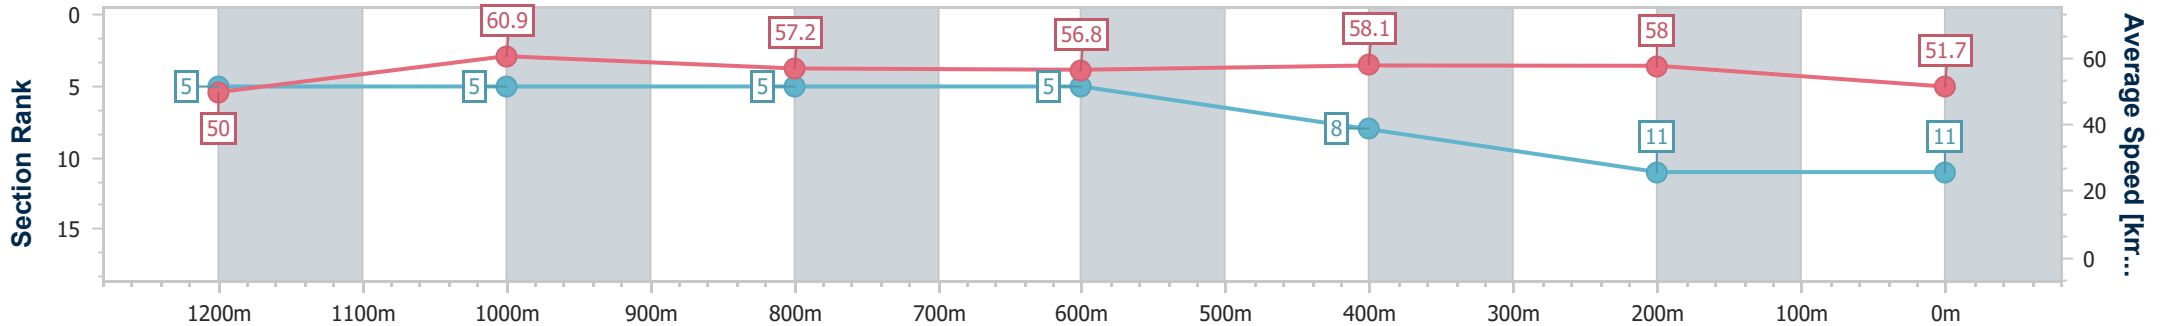

Sunshine Coast QLD Professional
 Race 7: WIMMERS PREMIUM SOFT DRINKS BENCHMARK 65
 Handicap - 1400m
 25 April 2024 - 17:05

Track Rating: Heavy 8, Weather: Fine, Rail Position: +4m

Section	Overall	1200m	1000m	800m	600m	400m	200m
Section Times	1:28.22 [10] (0:15.11)	1:13.11 [11] (0:12.02)	1:01.09 [11] (0:12.79)	0:48.30 [11] (0:12.60)	0:35.70 [11] (0:11.99)	0:23.71 [11] (0:11.48)	0:12.23 [10] (0:12.23)
Average Speed [km/h]	47.8	59.7	57.0	57.9	61.2	62.9	58.7
Top Speed [km/h]	60.1	60.5	59.3	60.0	63.2	63.6	62.0
Avg. Dist. to Rail [m]	8.8	3.4	3.1	2.5	3.5	6.9	8.3
Avg. Stride Freq. [Hz]	2.0	2.1	2.1	2.1	2.2	2.3	2.2
Avg. Stride Length [m]	6.6	7.8	7.5	7.5	7.7	7.8	7.4

Sunshine Coast QLD Professional
 Race 7: WIMMERS PREMIUM SOFT DRINKS BENCHMARK 65
 Handicap - 1400m
 25 April 2024 - 17:05

Track Rating: Heavy 8, Weather: Fine, Rail Position: +4m

Section	Overall	1200m	1000m	800m	600m	400m	200m
Section Times	1:30.72 [11] (0:14.40)	1:16.32 [5] (0:11.85)	1:04.47 [5] (0:12.73)	0:51.74 [5] (0:12.93)	0:38.81 [5] (0:12.45)	0:26.36 [8] (0:12.44)	0:13.92 [11] (0:13.92)
Average Speed [km/h]	50.0	60.9	57.2	56.8	58.1	58.0	51.7
Top Speed [km/h]	61.2	61.9	60.4	57.9	58.7	59.7	55.6
Avg. Dist. to Rail [m]	11.5	5.2	4.3	3.1	1.4	1.9	0.2
Avg. Stride Freq. [Hz]	2.2	2.3	2.2	2.2	2.2	2.2	2.1
Avg. Stride Length [m]	6.2	7.4	7.2	7.2	7.2	7.3	6.9