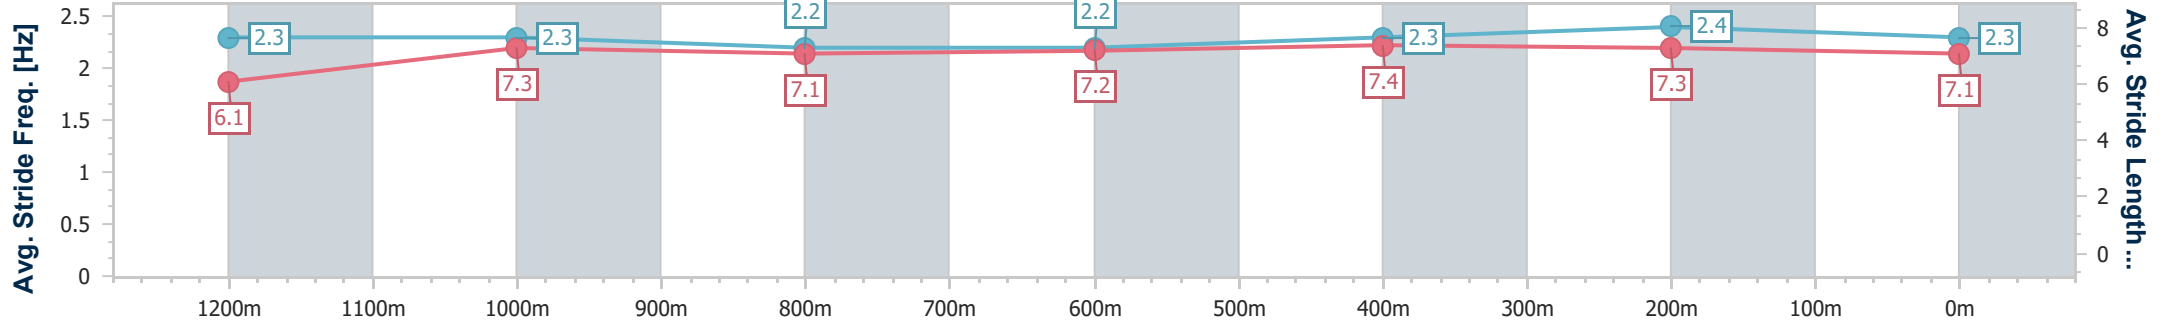

Sunshine Coast QLD Professional
 Race 7: WIMMERS PREMIUM SOFT DRINKS BENCHMARK 65
 Handicap - 1400m

25 April 2024 - 17:05

Track Rating: Heavy 8, Weather: Fine, Rail Position: +4m

Section	Overall	1200m	1000m	800m	600m	400m	200m
Section Times	1:27.85 [5] (0:14.40)	1:13.45 [5] (0:11.95)	1:01.50 [6] (0:12.85)	0:48.65 [7] (0:12.77)	0:35.88 [7] (0:11.91)	0:23.97 [6] (0:11.63)	0:12.34 [6] (0:12.34)
Average Speed [km/h]	49.8	60.4	56.4	57.2	60.9	61.8	58.4
Top Speed [km/h]	62.3	63.3	57.5	58.2	62.9	63.4	60.8
Avg. Dist. to Rail [m]	4.3	3.5	3.3	2.3	0.9	4.8	6.5
Avg. Stride Freq. [Hz]	2.3	2.3	2.2	2.2	2.3	2.4	2.3
Avg. Stride Length [m]	6.1	7.3	7.1	7.2	7.4	7.3	7.1