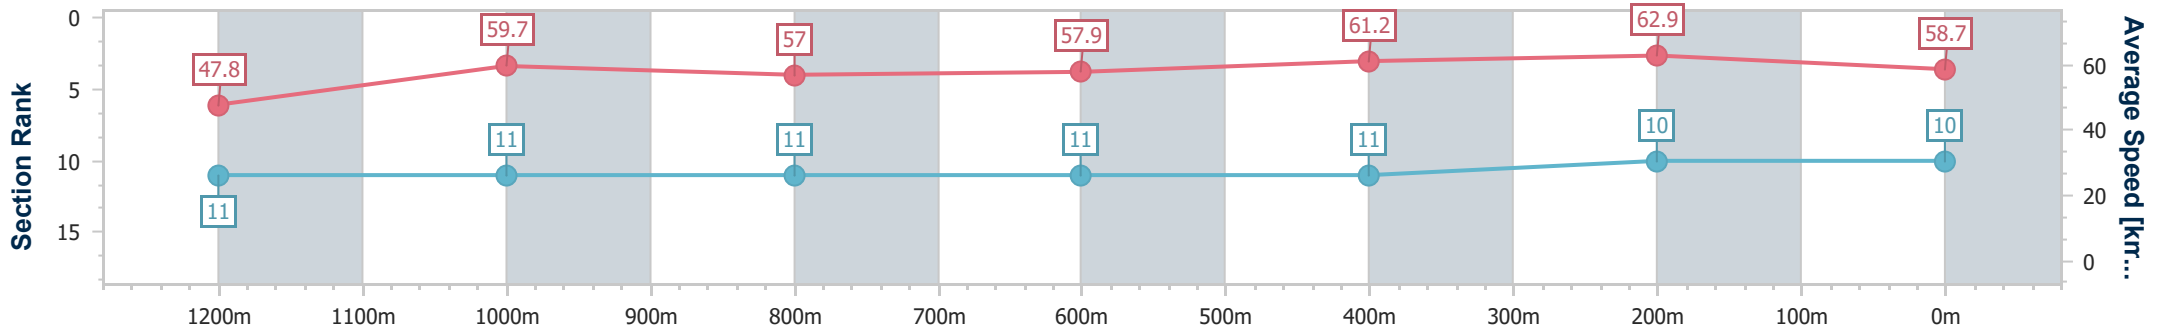

Sunshine Coast QLD Professional
 Race 7: WIMMERS PREMIUM SOFT DRINKS BENCHMARK 65
 Handicap - 1400m
 25 April 2024 - 17:05

Track Rating: Heavy 8, Weather: Fine, Rail Position: +4m

Section	Overall	1200m	1000m	800m	600m	400m	200m
Section Times	1:28.16 [9] (0:13.84)	1:14.32 [1] (0:11.84)	1:02.48 [1] (0:12.82)	0:49.66 [1] (0:12.85)	0:36.81 [1] (0:11.98)	0:24.83 [1] (0:11.77)	0:13.06 [2] (0:13.06)
Average Speed [km/h]	52.1	60.8	56.5	56.5	60.1	61.3	55.2
Top Speed [km/h]	64.4	64.6	58.0	58.2	62.4	62.6	58.9
Avg. Dist. to Rail [m]	12.4	3.7	2.0	1.3	0.6	1.5	2.0
Avg. Stride Freq. [Hz]	2.3	2.4	2.3	2.3	2.4	2.4	2.3
Avg. Stride Length [m]	6.3	7.0	6.8	6.8	7.0	7.0	6.6

- [] Ranking at each section and finish
- .-.- No data available at this section
- NA No data available

Horse/Jockey Name	Shopping Wise
Final Rank	10
Fastest Section Time (Section)	0:11.48 (400m)
Top Speed [km/h] (Section)	63.6 (400m)
Race State	Finished

Sunshine Coast QLD Professional
 Race 7: WIMMERS PREMIUM SOFT DRINKS BENCHMARK 65
 Handicap - 1400m
 25 April 2024 - 17:05

Track Rating: Heavy 8, Weather: Fine, Rail Position: +4m

Section	Overall	1200m	1000m	800m	600m	400m	200m
Section Times	1:28.22 [10] (0:15.11)	1:13.11 [11] (0:12.02)	1:01.09 [11] (0:12.79)	0:48.30 [11] (0:12.60)	0:35.70 [11] (0:11.99)	0:23.71 [11] (0:11.48)	0:12.23 [10] (0:12.23)
Average Speed [km/h]	47.8	59.7	57.0	57.9	61.2	62.9	58.7
Top Speed [km/h]	60.1	60.5	59.3	60.0	63.2	63.6	62.0
Avg. Dist. to Rail [m]	8.8	3.4	3.1	2.5	3.5	6.9	8.3
Avg. Stride Freq. [Hz]	2.0	2.1	2.1	2.1	2.2	2.3	2.2
Avg. Stride Length [m]	6.6	7.8	7.5	7.5	7.7	7.8	7.4