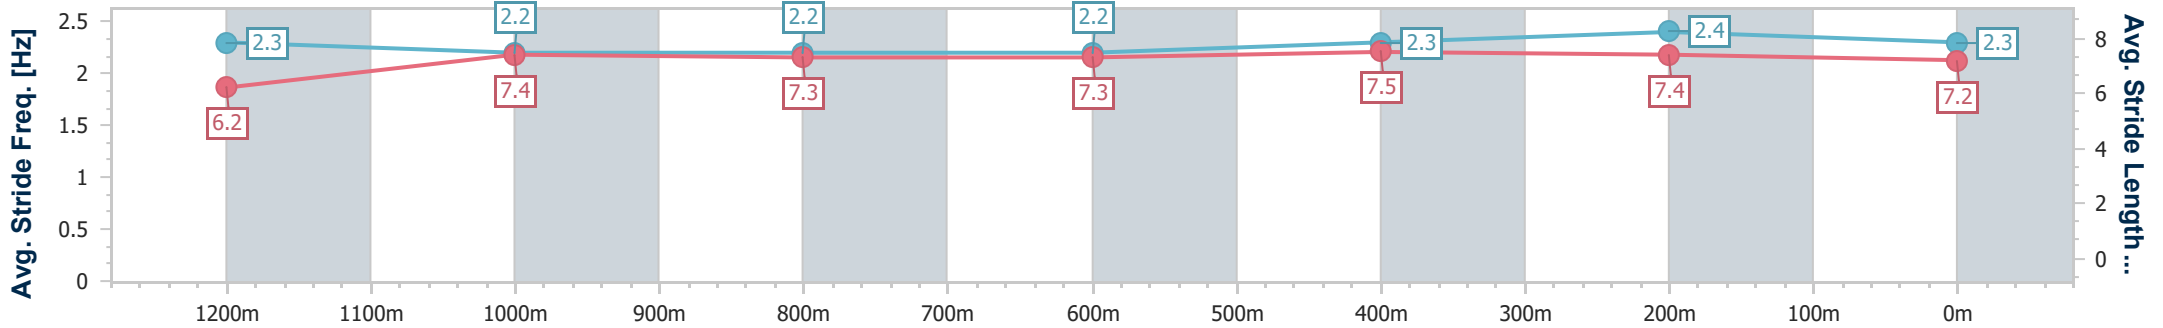

Sunshine Coast QLD Professional
 Race 7: WIMMERS PREMIUM SOFT DRINKS BENCHMARK 65
 Handicap - 1400m
 25 April 2024 - 17:05

Track Rating: Heavy 8, Weather: Fine, Rail Position: +4m

Section	Overall	1200m	1000m	800m	600m	400m	200m
Section Times	1:27.28 [1] (0:14.17)	1:13.11 [4] (0:11.99)	1:01.12 [4] (0:12.78)	0:48.34 [4] (0:12.81)	0:35.53 [4] (0:11.89)	0:23.64 [4] (0:11.44)	0:12.20 [1] (0:12.20)
Average Speed [km/h]	50.9	59.8	56.8	57.0	61.2	63.0	58.8
Top Speed [km/h]	62.7	62.6	57.9	59.1	63.3	63.5	61.7
Avg. Dist. to Rail [m]	5.1	2.8	3.0	2.4	1.6	4.8	5.2
Avg. Stride Freq. [Hz]	2.3	2.2	2.2	2.2	2.3	2.4	2.3
Avg. Stride Length [m]	6.2	7.4	7.3	7.3	7.5	7.4	7.2