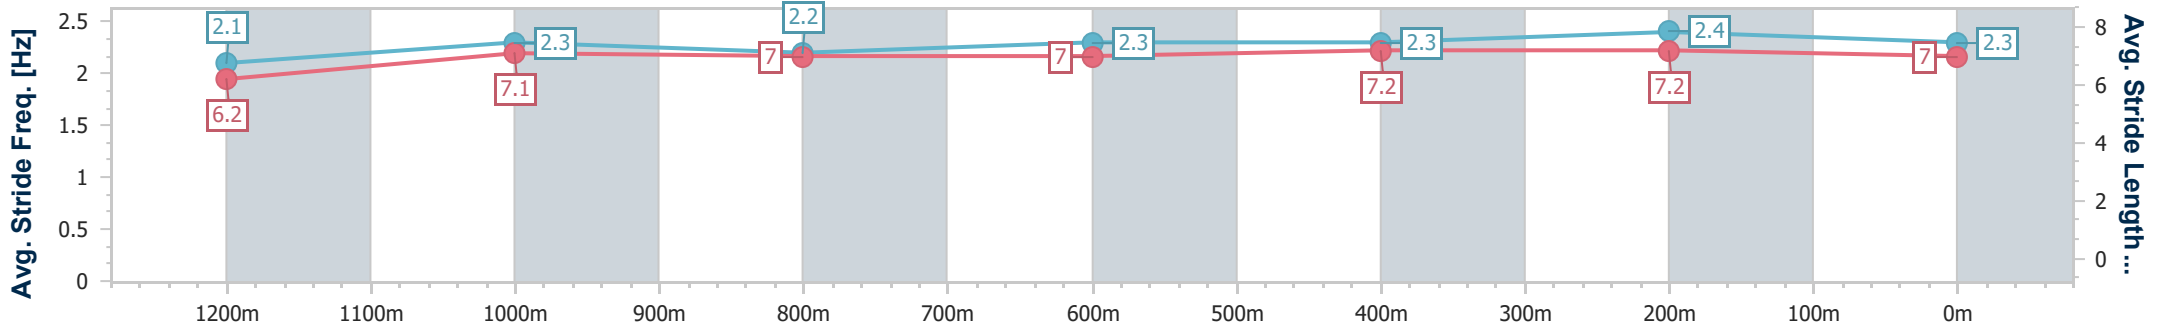

Sunshine Coast QLD Professional
 Race 7: WIMMERS PREMIUM SOFT DRINKS BENCHMARK 65
 Handicap - 1400m
 25 April 2024 - 17:05

Track Rating: Heavy 8, Weather: Fine, Rail Position: +4m

Section	Overall	1200m	1000m	800m	600m	400m	200m
Section Times	1:27.93 [6] (0:14.08)	1:13.85 [3] (0:11.90)	1:01.95 [3] (0:12.80)	0:49.15 [3] (0:12.87)	0:36.28 [3] (0:11.93)	0:24.35 [3] (0:11.68)	0:12.67 [4] (0:12.67)
Average Speed [km/h]	51.1	60.5	56.4	56.3	59.9	61.8	56.7
Top Speed [km/h]	63.8	63.2	57.2	57.2	62.6	63.0	60.1
Avg. Dist. to Rail [m]	6.3	2.0	1.6	0.7	0.7	0.7	0.6
Avg. Stride Freq. [Hz]	2.2	2.2	2.1	2.2	2.3	2.3	2.3
Avg. Stride Length [m]	6.3	7.5	7.3	7.2	7.4	7.4	6.9

- [] Ranking at each section and finish
- .-.- No data available at this section
- NA No data available

Horse/Jockey Name	Milagro
Final Rank	7
Fastest Section Time (Section)	0:11.50 (400m)
Top Speed [km/h] (Section)	63.2 (400m)
Race State	Finished

Sunshine Coast QLD Professional
 Race 7: WIMMERS PREMIUM SOFT DRINKS BENCHMARK 65
 Handicap - 1400m
 25 April 2024 - 17:05

Track Rating: Heavy 8, Weather: Fine, Rail Position: +4m

Section	Overall	1200m	1000m	800m	600m	400m	200m
Section Times	1:28.07 [7] (0:14.89)	1:13.18 [10] (0:12.04)	1:01.14 [10] (0:12.84)	0:48.30 [9] (0:12.58)	0:35.72 [9] (0:12.05)	0:23.67 [9] (0:11.50)	0:12.17 [9] (0:12.17)
Average Speed [km/h]	48.3	59.9	56.4	57.7	60.4	62.6	59.0
Top Speed [km/h]	59.1	60.9	59.2	59.0	61.7	63.2	61.8
Avg. Dist. to Rail [m]	7.5	2.7	2.4	1.8	1.7	3.5	5.3
Avg. Stride Freq. [Hz]	2.1	2.3	2.2	2.3	2.3	2.4	2.3
Avg. Stride Length [m]	6.2	7.1	7.0	7.0	7.2	7.2	7.0