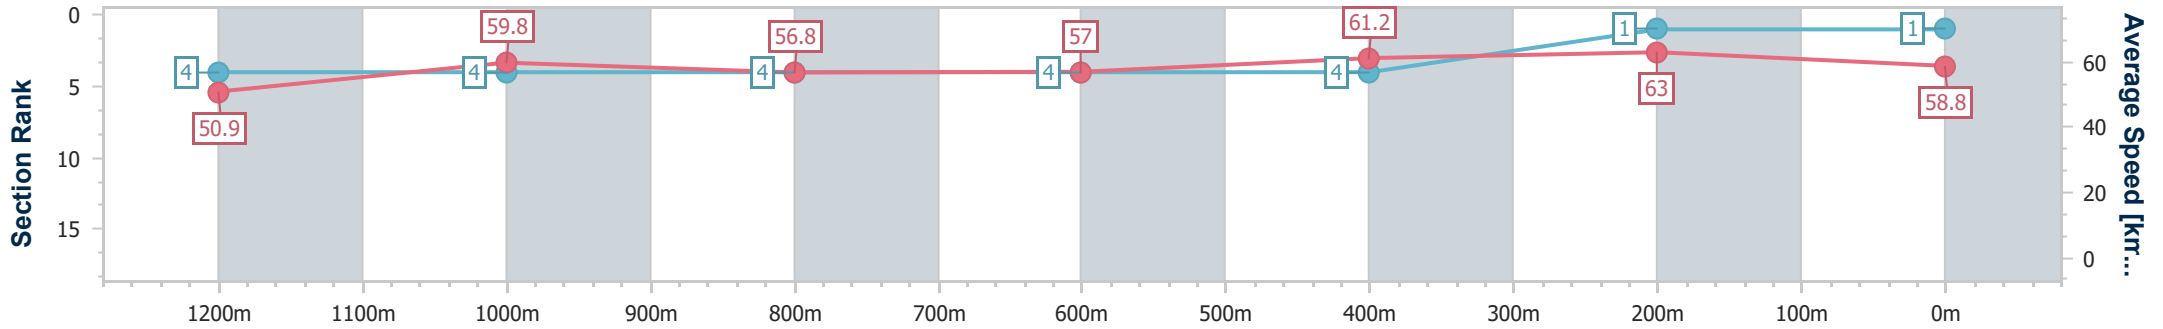

Sunshine Coast QLD Professional
 Race 7: WIMMERS PREMIUM SOFT DRINKS BENCHMARK 65
 Handicap - 1400m
 25 April 2024 - 17:05

Track Rating: Heavy 8, Weather: Fine, Rail Position: +4m

Section	Overall	1200m	1000m	800m	600m	400m	200m
Section Times	1:27.28 [1] (0:14.17)	1:13.11 [4] (0:11.99)	1:01.12 [4] (0:12.78)	0:48.34 [4] (0:12.81)	0:35.53 [4] (0:11.89)	0:23.64 [4] (0:11.44)	0:12.20 [1] (0:12.20)
Average Speed [km/h]	50.9	59.8	56.8	57.0	61.2	63.0	58.8
Top Speed [km/h]	62.7	62.6	57.9	59.1	63.3	63.5	61.7
Avg. Dist. to Rail [m]	5.1	2.8	3.0	2.4	1.6	4.8	5.2
Avg. Stride Freq. [Hz]	2.3	2.2	2.2	2.2	2.3	2.4	2.3
Avg. Stride Length [m]	6.2	7.4	7.3	7.3	7.5	7.4	7.2