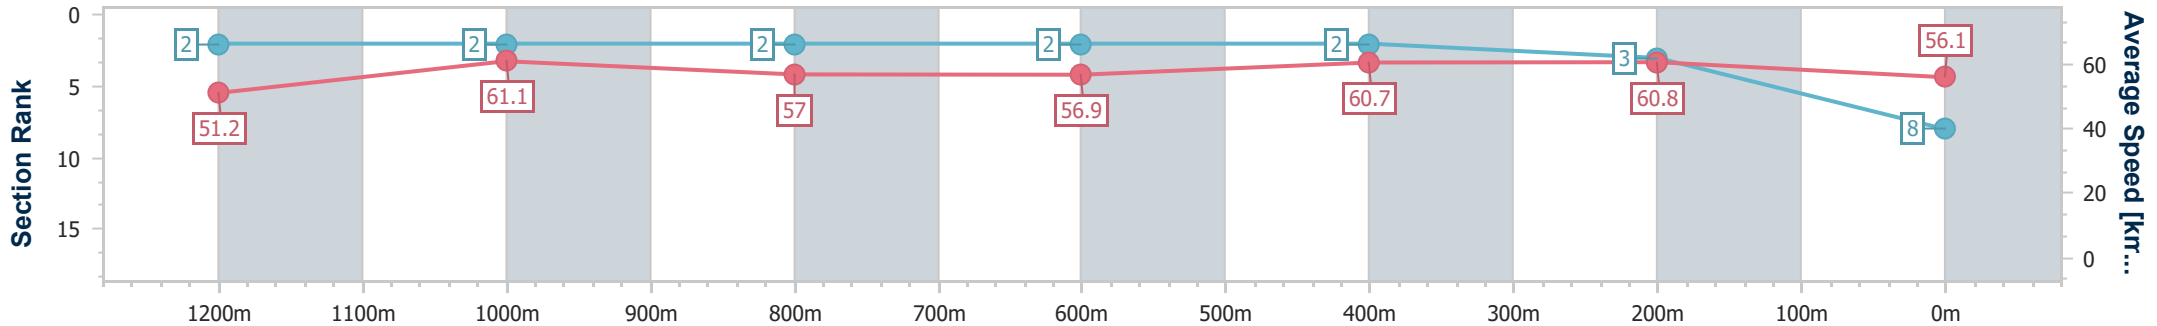

Sunshine Coast QLD Professional
 Race 7: WIMMERS PREMIUM SOFT DRINKS BENCHMARK 65
 Handicap - 1400m
 25 April 2024 - 17:05

Track Rating: Heavy 8, Weather: Fine, Rail Position: +4m

Section	Overall	1200m	1000m	800m	600m	400m	200m
Section Times	1:28.07 [7] (0:14.89)	1:13.18 [10] (0:12.04)	1:01.14 [10] (0:12.84)	0:48.30 [9] (0:12.58)	0:35.72 [9] (0:12.05)	0:23.67 [9] (0:11.50)	0:12.17 [9] (0:12.17)
Average Speed [km/h]	48.3	59.9	56.4	57.7	60.4	62.6	59.0
Top Speed [km/h]	59.1	60.9	59.2	59.0	61.7	63.2	61.8
Avg. Dist. to Rail [m]	7.5	2.7	2.4	1.8	1.7	3.5	5.3
Avg. Stride Freq. [Hz]	2.1	2.3	2.2	2.3	2.3	2.4	2.3
Avg. Stride Length [m]	6.2	7.1	7.0	7.0	7.2	7.2	7.0

- [] Ranking at each section and finish
- .-.- No data available at this section
- NA No data available

Horse/Jockey Name	Showsumgrit
Final Rank	8
Fastest Section Time (Section)	0:11.75 (1200m)
Top Speed [km/h] (Section)	64.1 (Overall)
Race State	Finished

Sunshine Coast QLD Professional
 Race 7: WIMMERS PREMIUM SOFT DRINKS BENCHMARK 65
 Handicap - 1400m
 25 April 2024 - 17:05

Track Rating: Heavy 8, Weather: Fine, Rail Position: +4m

Section	Overall	1200m	1000m	800m	600m	400m	200m
Section Times	1:28.09 [8] (0:14.06)	1:14.03 [2] (0:11.75)	1:02.28 [2] (0:12.75)	0:49.53 [2] (0:12.86)	0:36.67 [2] (0:11.95)	0:24.72 [2] (0:11.87)	0:12.85 [3] (0:12.85)
Average Speed [km/h]	51.2	61.1	57.0	56.9	60.7	60.8	56.1
Top Speed [km/h]	64.1	63.6	57.9	58.9	62.4	61.7	59.4
Avg. Dist. to Rail [m]	7.4	3.7	3.1	2.5	1.6	3.3	3.6
Avg. Stride Freq. [Hz]	2.2	2.2	2.2	2.2	2.2	2.3	2.2
Avg. Stride Length [m]	6.4	7.5	7.3	7.3	7.5	7.4	7.1