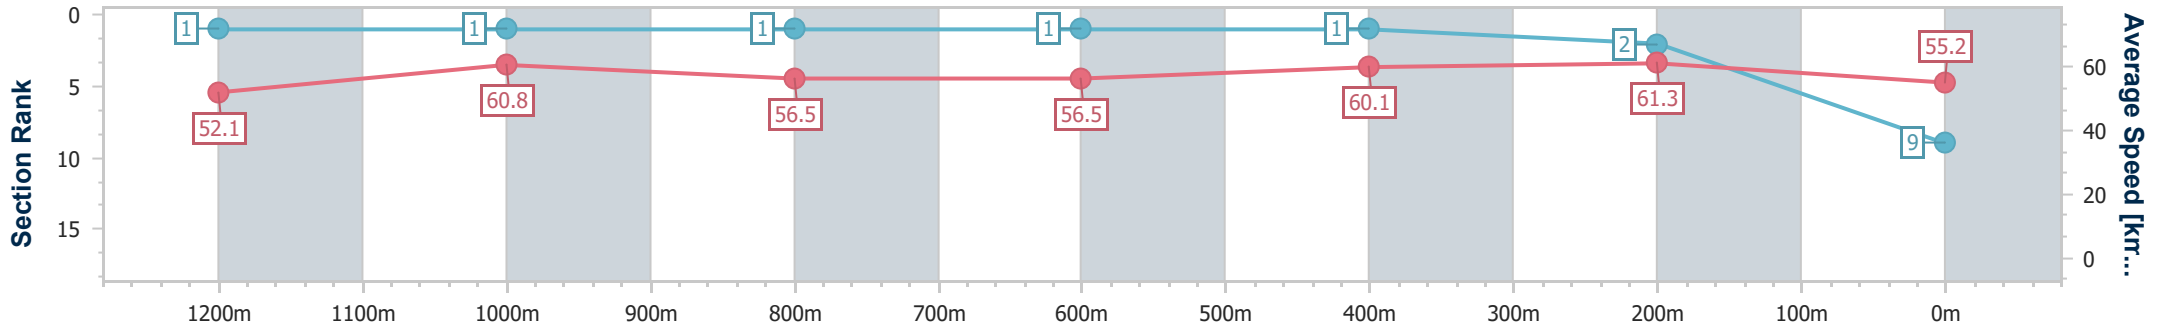

Sunshine Coast QLD Professional
 Race 7: WIMMERS PREMIUM SOFT DRINKS BENCHMARK 65
 Handicap - 1400m
 25 April 2024 - 17:05

Track Rating: Heavy 8, Weather: Fine, Rail Position: +4m

Section	Overall	1200m	1000m	800m	600m	400m	200m
Section Times	1:28.09 [8] (0:14.06)	1:14.03 [2] (0:11.75)	1:02.28 [2] (0:12.75)	0:49.53 [2] (0:12.86)	0:36.67 [2] (0:11.95)	0:24.72 [2] (0:11.87)	0:12.85 [3] (0:12.85)
Average Speed [km/h]	51.2	61.1	57.0	56.9	60.7	60.8	56.1
Top Speed [km/h]	64.1	63.6	57.9	58.9	62.4	61.7	59.4
Avg. Dist. to Rail [m]	7.4	3.7	3.1	2.5	1.6	3.3	3.6
Avg. Stride Freq. [Hz]	2.2	2.2	2.2	2.2	2.2	2.3	2.2
Avg. Stride Length [m]	6.4	7.5	7.3	7.3	7.5	7.4	7.1

- [] Ranking at each section and finish
- .-.- No data available at this section
- NA No data available

Horse/Jockey Name	Galactic Legend
Final Rank	9
Fastest Section Time (Section)	0:11.77 (400m)
Top Speed [km/h] (Section)	64.6 (1200m)
Race State	Finished

Sunshine Coast QLD Professional
 Race 7: WIMMERS PREMIUM SOFT DRINKS BENCHMARK 65
 Handicap - 1400m
 25 April 2024 - 17:05

Track Rating: Heavy 8, Weather: Fine, Rail Position: +4m

Section	Overall	1200m	1000m	800m	600m	400m	200m
Section Times	1:28.16 [9] (0:13.84)	1:14.32 [1] (0:11.84)	1:02.48 [1] (0:12.82)	0:49.66 [1] (0:12.85)	0:36.81 [1] (0:11.98)	0:24.83 [1] (0:11.77)	0:13.06 [2] (0:13.06)
Average Speed [km/h]	52.1	60.8	56.5	56.5	60.1	61.3	55.2
Top Speed [km/h]	64.4	64.6	58.0	58.2	62.4	62.6	58.9
Avg. Dist. to Rail [m]	12.4	3.7	2.0	1.3	0.6	1.5	2.0
Avg. Stride Freq. [Hz]	2.3	2.4	2.3	2.3	2.4	2.4	2.3
Avg. Stride Length [m]	6.3	7.0	6.8	6.8	7.0	7.0	6.6

- [] Ranking at each section and finish
- .-.- No data available at this section
- NA No data available

Horse/Jockey Name	Shopping Wise
Final Rank	10
Fastest Section Time (Section)	0:11.48 (400m)
Top Speed [km/h] (Section)	63.6 (400m)
Race State	Finished