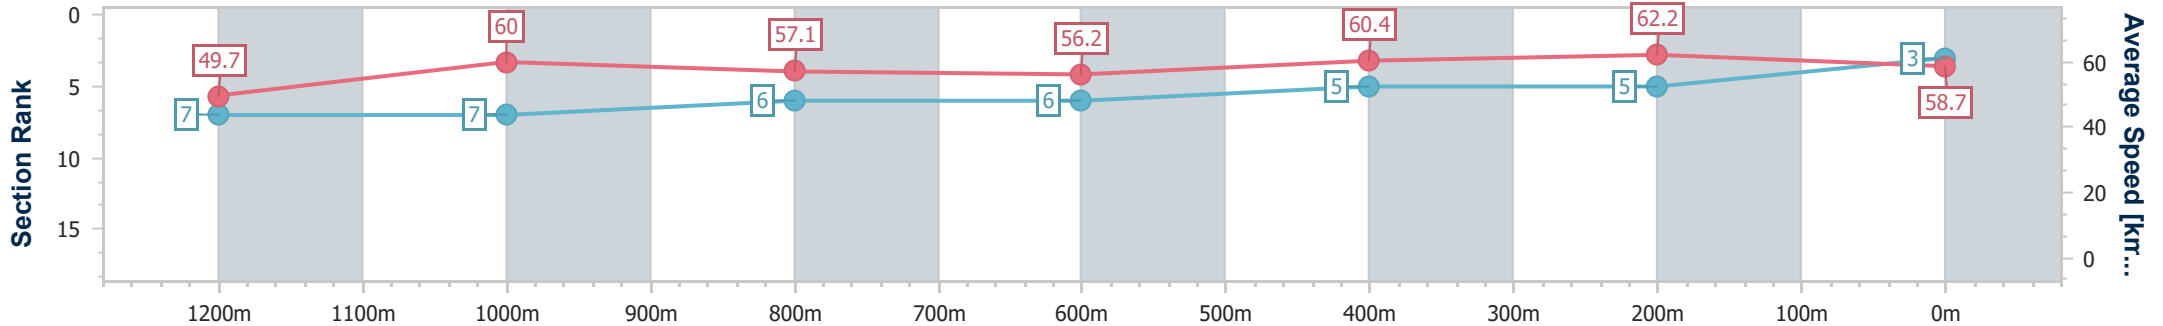

Horse/Jockey Name	Echo Hunter
Final Rank	3
Fastest Section Time (Section)	0:11.56 (400m)
Top Speed [km/h] (Section)	63.5 (400m)
Race State	Finished

Sunshine Coast QLD Professional
Race 7: WIMMERS PREMIUM SOFT DRINKS BENCHMARK 65
Handicap - 1400m
25 April 2024 - 17:05

Track Rating: Heavy 8, Weather: Fine, Rail Position: +4m

Section	Overall	1200m	1000m	800m	600m	400m	200m
Section Times	1:27.70 [3] (0:14.46)	1:13.24 [7] (0:12.02)	1:01.22 [7] (0:12.67)	0:48.55 [6] (0:12.81)	0:35.74 [6] (0:11.89)	0:23.85 [5] (0:11.56)	0:12.29 [5] (0:12.29)
Average Speed [km/h]	49.7	60.0	57.1	56.2	60.4	62.2	58.7
Top Speed [km/h]	62.3	62.3	58.9	57.4	61.7	63.5	60.9
Avg. Dist. to Rail [m]	2.7	2.0	1.5	0.4	0.7	4.6	6.1
Avg. Stride Freq. [Hz]	2.2	2.2	2.2	2.2	2.2	2.3	2.3
Avg. Stride Length [m]	6.4	7.5	7.3	7.2	7.4	7.5	7.2

- [ ] Ranking at each section and finish
- -.-.- No data available at this section
- NA No data available