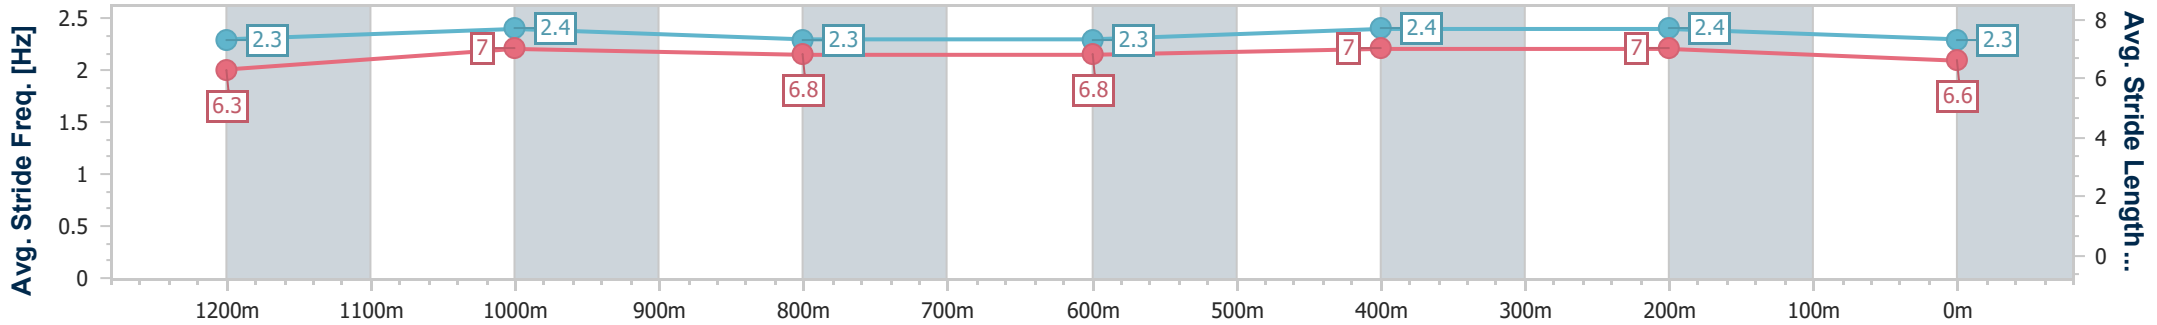

Sunshine Coast QLD Professional
 Race 7: WIMMERS PREMIUM SOFT DRINKS BENCHMARK 65
 Handicap - 1400m
 25 April 2024 - 17:05

Track Rating: Heavy 8, Weather: Fine, Rail Position: +4m

Section	Overall	1200m	1000m	800m	600m	400m	200m
Section Times	1:28.09 [8] (0:14.06)	1:14.03 [2] (0:11.75)	1:02.28 [2] (0:12.75)	0:49.53 [2] (0:12.86)	0:36.67 [2] (0:11.95)	0:24.72 [2] (0:11.87)	0:12.85 [3] (0:12.85)
Average Speed [km/h]	51.2	61.1	57.0	56.9	60.7	60.8	56.1
Top Speed [km/h]	64.1	63.6	57.9	58.9	62.4	61.7	59.4
Avg. Dist. to Rail [m]	7.4	3.7	3.1	2.5	1.6	3.3	3.6
Avg. Stride Freq. [Hz]	2.2	2.2	2.2	2.2	2.2	2.3	2.2
Avg. Stride Length [m]	6.4	7.5	7.3	7.3	7.5	7.4	7.1

- [] Ranking at each section and finish
- .-.- No data available at this section
- NA No data available

Horse/Jockey Name	Galactic Legend
Final Rank	9
Fastest Section Time (Section)	0:11.77 (400m)
Top Speed [km/h] (Section)	64.6 (1200m)
Race State	Finished

Sunshine Coast QLD Professional
 Race 7: WIMMERS PREMIUM SOFT DRINKS BENCHMARK 65
 Handicap - 1400m
 25 April 2024 - 17:05

Track Rating: Heavy 8, Weather: Fine, Rail Position: +4m

Section	Overall	1200m	1000m	800m	600m	400m	200m
Section Times	1:28.16 [9] (0:13.84)	1:14.32 [1] (0:11.84)	1:02.48 [1] (0:12.82)	0:49.66 [1] (0:12.85)	0:36.81 [1] (0:11.98)	0:24.83 [1] (0:11.77)	0:13.06 [2] (0:13.06)
Average Speed [km/h]	52.1	60.8	56.5	56.5	60.1	61.3	55.2
Top Speed [km/h]	64.4	64.6	58.0	58.2	62.4	62.6	58.9
Avg. Dist. to Rail [m]	12.4	3.7	2.0	1.3	0.6	1.5	2.0
Avg. Stride Freq. [Hz]	2.3	2.4	2.3	2.3	2.4	2.4	2.3
Avg. Stride Length [m]	6.3	7.0	6.8	6.8	7.0	7.0	6.6