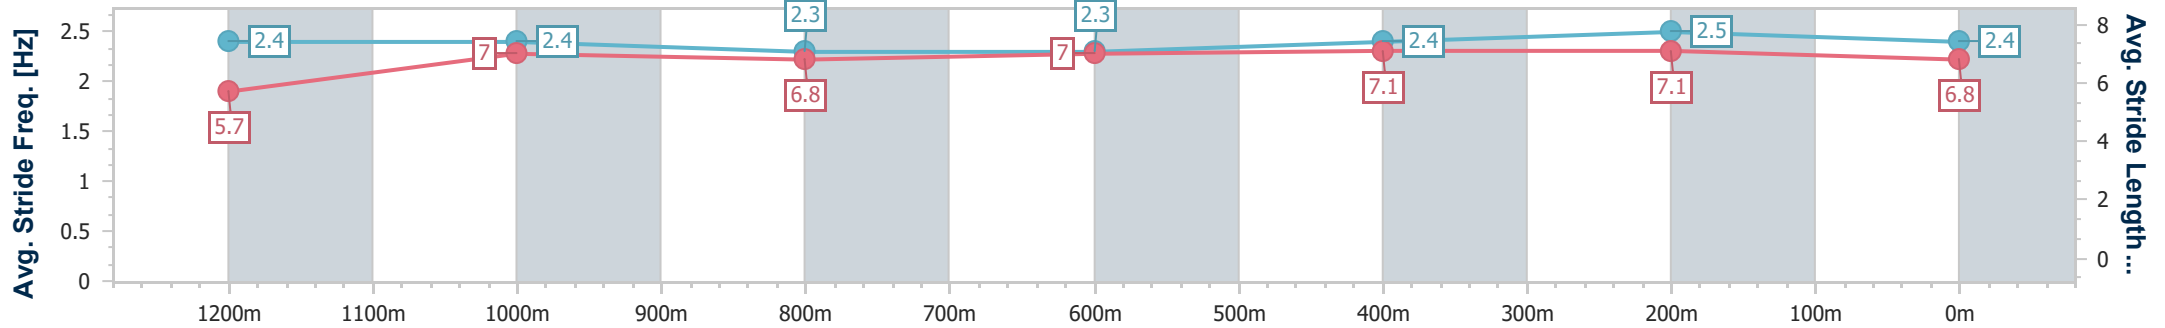

Horse/Jockey Name	Deal An Ace
Final Rank	2
Fastest Section Time (Section)	0:11.39 (400m)
Top Speed [km/h] (Section)	63.7 (400m)
Race State	Finished

Sunshine Coast QLD Professional
Race 7: WIMMERS PREMIUM SOFT DRINKS BENCHMARK 65
Handicap - 1400m
25 April 2024 - 17:05

Track Rating: Heavy 8, Weather: Fine, Rail Position: +4m

Section	Overall	1200m	1000m	800m	600m	400m	200m
Section Times	1:27.64 [2] (0:14.60)	1:13.04 [8] (0:11.94)	1:01.10 [8] (0:12.93)	0:48.17 [8] (0:12.63)	0:35.54 [8] (0:12.16)	0:23.38 [7] (0:11.39)	0:11.99 [7] (0:11.99)
Average Speed [km/h]	49.3	60.3	56.2	57.8	60.5	63.2	59.9
Top Speed [km/h]	60.5	61.3	58.1	59.5	62.5	63.7	63.1
Avg. Dist. to Rail [m]	8.3	3.3	2.9	2.7	3.2	6.2	8.6
Avg. Stride Freq. [Hz]	2.4	2.4	2.3	2.3	2.4	2.5	2.4
Avg. Stride Length [m]	5.7	7.0	6.8	7.0	7.1	7.1	6.8

- [ ] Ranking at each section and finish
- -.-.- No data available at this section
- NA No data available