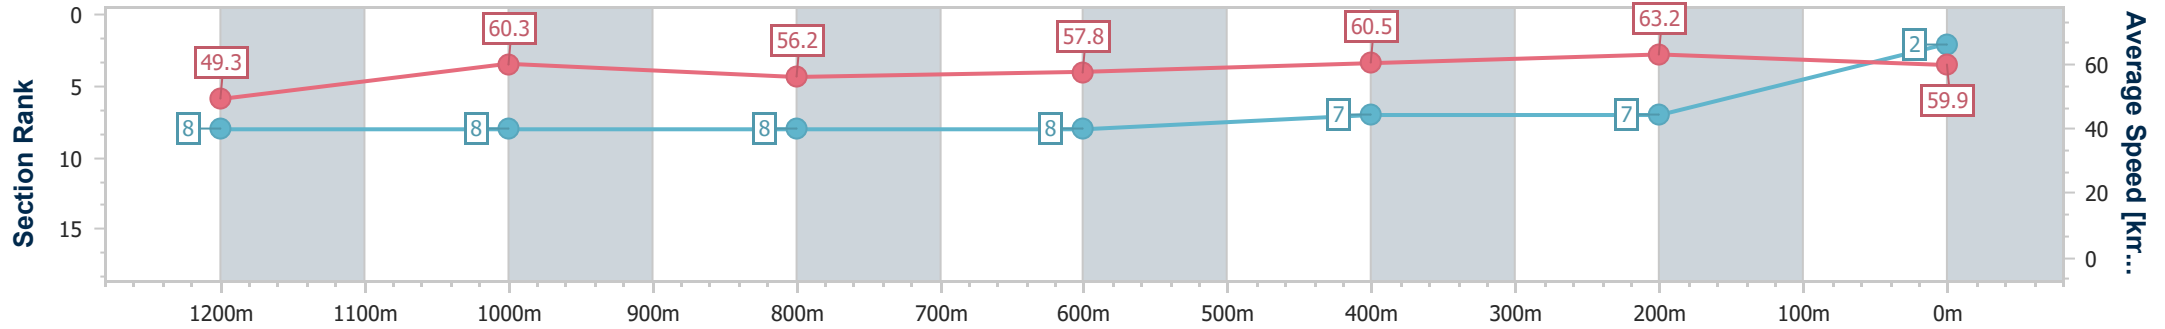

Horse/Jockey Name	Deal An Ace
Final Rank	2
Fastest Section Time (Section)	0:11.39 (400m)
Top Speed [km/h] (Section)	63.7 (400m)
Race State	Finished

Sunshine Coast QLD Professional
Race 7: WIMMERS PREMIUM SOFT DRINKS BENCHMARK 65
Handicap - 1400m
25 April 2024 - 17:05

Track Rating: Heavy 8, Weather: Fine, Rail Position: +4m

Section	Overall	1200m	1000m	800m	600m	400m	200m
Section Times	1:27.64 [2] (0:14.60)	1:13.04 [8] (0:11.94)	1:01.10 [8] (0:12.93)	0:48.17 [8] (0:12.63)	0:35.54 [8] (0:12.16)	0:23.38 [7] (0:11.39)	0:11.99 [7] (0:11.99)
Average Speed [km/h]	49.3	60.3	56.2	57.8	60.5	63.2	59.9
Top Speed [km/h]	60.5	61.3	58.1	59.5	62.5	63.7	63.1
Avg. Dist. to Rail [m]	8.3	3.3	2.9	2.7	3.2	6.2	8.6
Avg. Stride Freq. [Hz]	2.4	2.4	2.3	2.3	2.4	2.5	2.4
Avg. Stride Length [m]	5.7	7.0	6.8	7.0	7.1	7.1	6.8

- [ ] Ranking at each section and finish
- -.-.- No data available at this section
- NA No data available