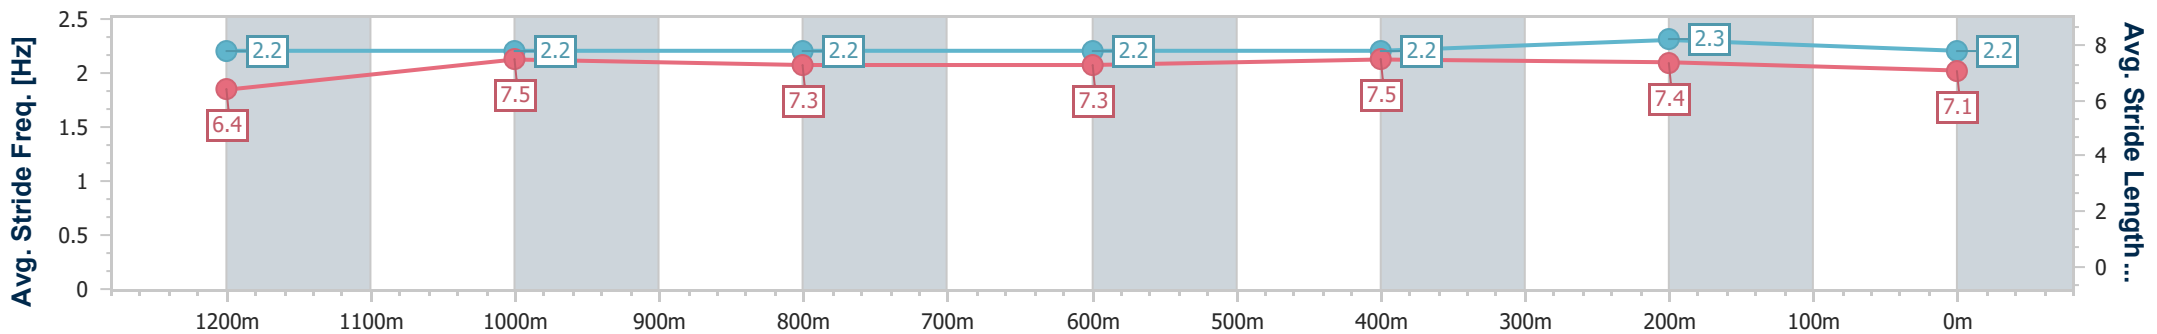

Sunshine Coast QLD Professional
 Race 7: WIMMERS PREMIUM SOFT DRINKS BENCHMARK 65
 Handicap - 1400m
 25 April 2024 - 17:05

Track Rating: Heavy 8, Weather: Fine, Rail Position: +4m

Section	Overall	1200m	1000m	800m	600m	400m	200m
Section Times	1:28.07 [7] (0:14.89)	1:13.18 [10] (0:12.04)	1:01.14 [10] (0:12.84)	0:48.30 [9] (0:12.58)	0:35.72 [9] (0:12.05)	0:23.67 [9] (0:11.50)	0:12.17 [9] (0:12.17)
Average Speed [km/h]	48.3	59.9	56.4	57.7	60.4	62.6	59.0
Top Speed [km/h]	59.1	60.9	59.2	59.0	61.7	63.2	61.8
Avg. Dist. to Rail [m]	7.5	2.7	2.4	1.8	1.7	3.5	5.3
Avg. Stride Freq. [Hz]	2.1	2.3	2.2	2.3	2.3	2.4	2.3
Avg. Stride Length [m]	6.2	7.1	7.0	7.0	7.2	7.2	7.0

- [] Ranking at each section and finish
- .-.- No data available at this section
- NA No data available

Horse/Jockey Name	Showsumgrit
Final Rank	8
Fastest Section Time (Section)	0:11.75 (1200m)
Top Speed [km/h] (Section)	64.1 (Overall)
Race State	Finished

Sunshine Coast QLD Professional
 Race 7: WIMMERS PREMIUM SOFT DRINKS BENCHMARK 65
 Handicap - 1400m
 25 April 2024 - 17:05

Track Rating: Heavy 8, Weather: Fine, Rail Position: +4m

Section	Overall	1200m	1000m	800m	600m	400m	200m
Section Times	1:28.09 [8] (0:14.06)	1:14.03 [2] (0:11.75)	1:02.28 [2] (0:12.75)	0:49.53 [2] (0:12.86)	0:36.67 [2] (0:11.95)	0:24.72 [2] (0:11.87)	0:12.85 [3] (0:12.85)
Average Speed [km/h]	51.2	61.1	57.0	56.9	60.7	60.8	56.1
Top Speed [km/h]	64.1	63.6	57.9	58.9	62.4	61.7	59.4
Avg. Dist. to Rail [m]	7.4	3.7	3.1	2.5	1.6	3.3	3.6
Avg. Stride Freq. [Hz]	2.2	2.2	2.2	2.2	2.2	2.3	2.2
Avg. Stride Length [m]	6.4	7.5	7.3	7.3	7.5	7.4	7.1