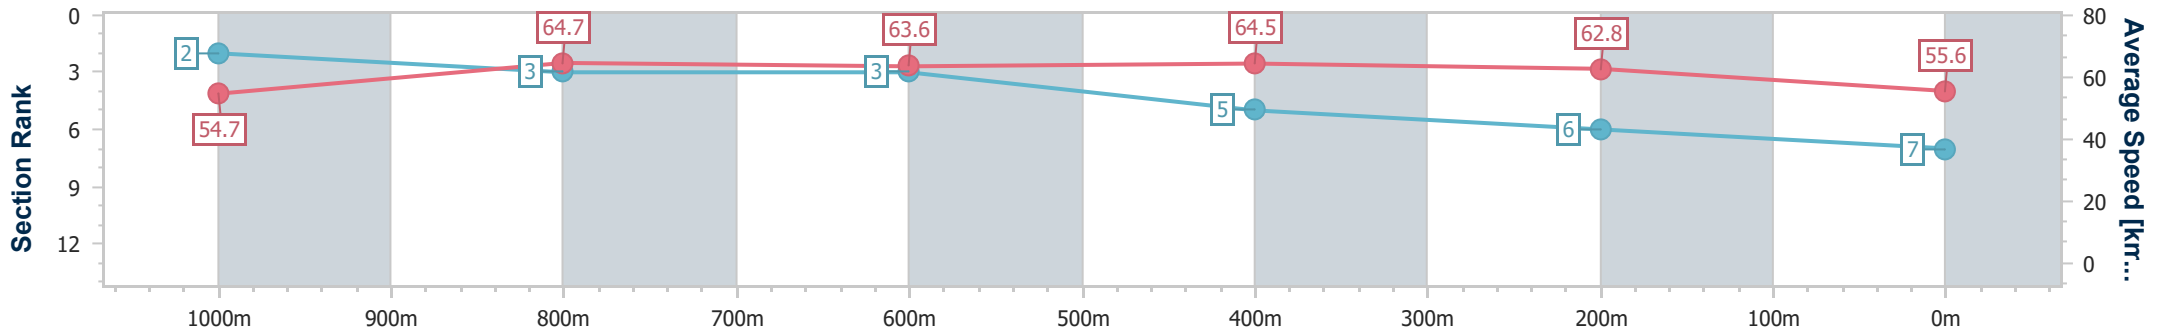

- [] Ranking at each section and finish
- .-.- No data available at this section
- NA No data available

Horse/Jockey Name	Mishani Royale
Final Rank	7
Fastest Section Time (Section)	0:11.27 (1000m)
Top Speed [km/h] (Section)	66.8 (1000m)
Race State	Finished

Eagle Farm QLD Professional
 Race 7: COMMUNITY CO BENCHMARK 88 Handicap - 1200m
 20 April 2024 - 15:13
 Track Rating: Soft 5, Weather: Fine, Rail Position: +1m Entire

BRISBANE
 RACING CLUB

Section	Overall	1000m	800m	600m	400m	200m
Section Times	1:11.75 [7] (0:13.22)	0:58.53 [2] (0:11.27)	0:47.26 [3] (0:11.54)	0:35.72 [3] (0:11.28)	0:24.44 [5] (0:11.49)	0:12.95 [6] (0:12.95)
Average Speed [km/h]	54.7	64.7	63.6	64.5	62.8	55.6
Top Speed [km/h]	66.2	66.8	65.0	66.8	65.9	60.1
Avg. Dist. to Rail [m]	2.6	2.7	4.5	2.0	5.6	7.1
Avg. Stride Freq. [Hz]	2.3	2.4	2.4	2.4	2.4	2.3
Avg. Stride Length [m]	6.6	7.6	7.5	7.5	7.3	6.7