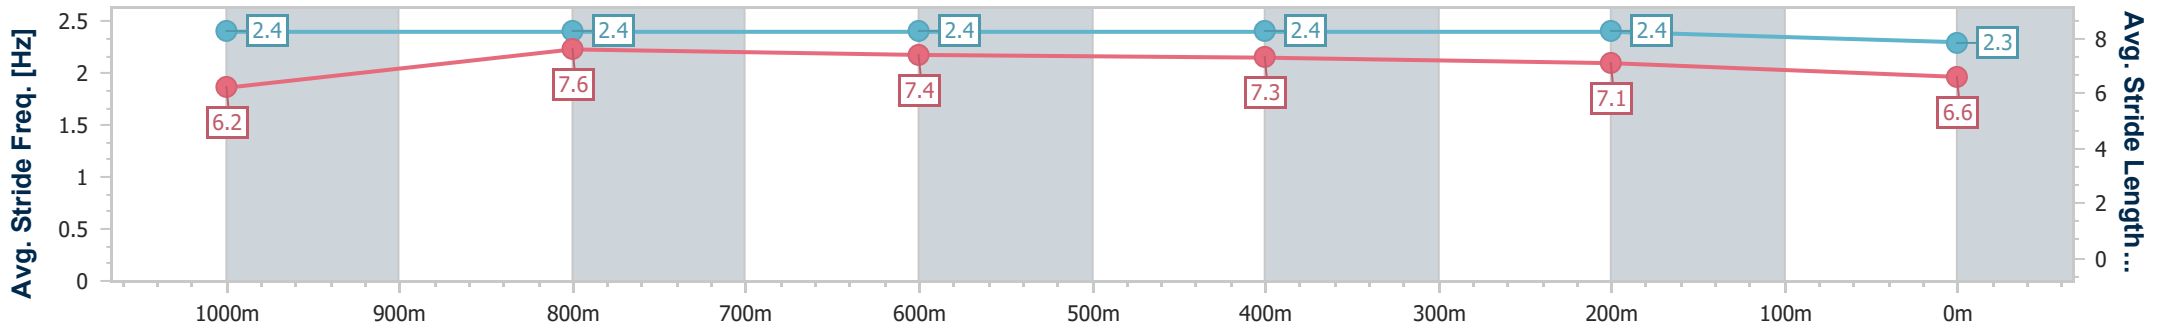

- [] Ranking at each section and finish
- .-.- No data available at this section
- NA No data available

Horse/Jockey Name	Lost In Transit
Final Rank	6
Fastest Section Time (Section)	0:11.20 (1000m)
Top Speed [km/h] (Section)	70.7 (Overall)
Race State	Finished

Eagle Farm QLD Professional
 Race 7: COMMUNITY CO BENCHMARK 88 Handicap - 1200m
 20 April 2024 - 15:13
 Track Rating: Soft 5, Weather: Fine, Rail Position: +1m Entire

BRISBANE
 RACING CLUB

Section	Overall	1000m	800m	600m	400m	200m
Section Times	1:11.73 [6] (0:13.13)	0:58.60 [1] (0:11.20)	0:47.40 [1] (0:11.45)	0:35.95 [2] (0:11.42)	0:24.53 [2] (0:11.52)	0:13.01 [5] (0:13.01)
Average Speed [km/h]	54.8	65.4	63.9	64.0	62.7	55.3
Top Speed [km/h]	70.7	68.0	65.0	64.6	65.2	59.8
Avg. Dist. to Rail [m]	7.1	2.7	3.6	2.9	6.3	7.5
Avg. Stride Freq. [Hz]	2.4	2.4	2.4	2.4	2.4	2.3
Avg. Stride Length [m]	6.2	7.6	7.4	7.3	7.1	6.6