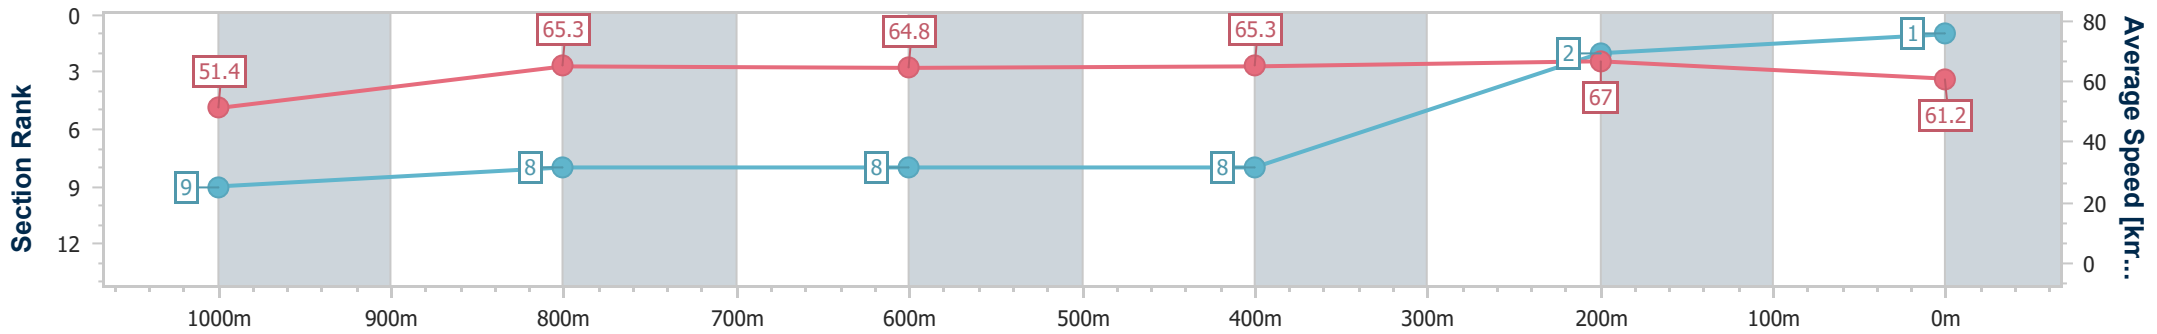

Eagle Farm QLD Professional
 Race 7: COMMUNITY CO BENCHMARK 88 Handicap - 1200m
 20 April 2024 - 15:13
 Track Rating: Soft 5, Weather: Fine, Rail Position: +1m Entire

BRISBANE
 RACING CLUB

Section	Overall	1000m	800m	600m	400m	200m
Section Times	1:10.32 [1] (0:14.02)	0:56.30 [9] (0:11.21)	0:45.09 [8] (0:11.34)	0:33.75 [8] (0:11.24)	0:22.51 [8] (0:10.75)	0:11.76 [2] (0:11.76)
Average Speed [km/h]	51.4	65.3	64.8	65.3	67.0	61.2
Top Speed [km/h]	64.2	67.4	66.6	66.9	68.4	66.1
Avg. Dist. to Rail [m]	5.2	3.5	4.1	4.1	8.1	8.9
Avg. Stride Freq. [Hz]	2.2	2.3	2.3	2.3	2.5	2.3
Avg. Stride Length [m]	6.4	7.9	7.9	7.8	7.6	7.3