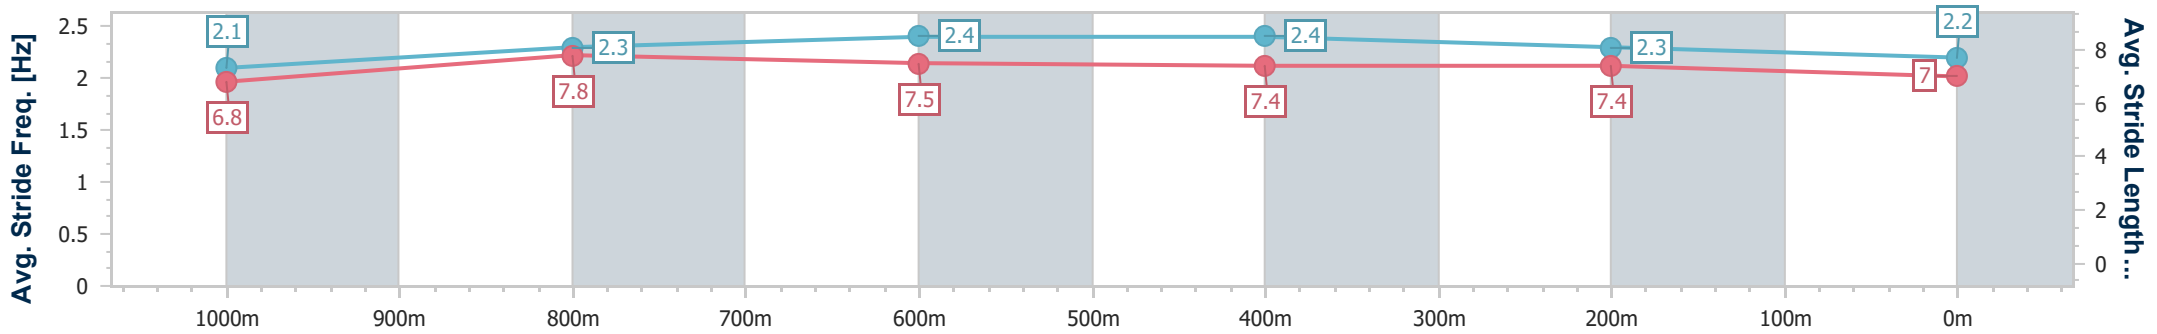

Eagle Farm QLD Professional
 Race 7: COMMUNITY CO BENCHMARK 88 Handicap - 1200m
 20 April 2024 - 15:13
 Track Rating: Soft 5, Weather: Fine, Rail Position: +1m Entire

BRISBANE
 RACING CLUB

Section	Overall	1000m	800m	600m	400m	200m
Section Times	1:12.34 [9] (0:13.85)	0:58.49 [7] (0:11.13)	0:47.36 [6] (0:11.26)	0:36.10 [6] (0:11.43)	0:24.67 [7] (0:11.53)	0:13.14 [8] (0:13.14)
Average Speed [km/h]	52.0	65.4	64.6	63.9	62.5	54.7
Top Speed [km/h]	64.2	66.3	65.9	64.6	64.8	59.7
Avg. Dist. to Rail [m]	2.1	1.4	2.4	3.2	7.3	9.0
Avg. Stride Freq. [Hz]	2.3	2.4	2.4	2.5	2.5	2.3
Avg. Stride Length [m]	6.2	7.4	7.4	7.2	7.1	6.5

- [] Ranking at each section and finish
- .-.- No data available at this section
- NA No data available

Horse/Jockey Name	Release The Beans
Final Rank	10
Fastest Section Time (Section)	0:11.27 (1000m)
Top Speed [km/h] (Section)	66.4 (1000m)
Race State	Finished

Eagle Farm QLD Professional
 Race 7: COMMUNITY CO BENCHMARK 88 Handicap - 1200m
 20 April 2024 - 15:13
 Track Rating: Soft 5, Weather: Fine, Rail Position: +1m Entire

BRISBANE
 RACING CLUB

Section	Overall	1000m	800m	600m	400m	200m
Section Times	1:12.45 [10] (0:13.98)	0:58.47 [8] (0:11.27)	0:47.20 [9] (0:11.38)	0:35.82 [9] (0:11.32)	0:24.50 [9] (0:11.58)	0:12.92 [10] (0:12.92)
Average Speed [km/h]	51.5	64.7	64.7	64.1	62.0	55.9
Top Speed [km/h]	64.2	66.4	65.6	65.4	64.9	60.3
Avg. Dist. to Rail [m]	2.3	2.7	4.4	1.8	3.0	2.4
Avg. Stride Freq. [Hz]	2.1	2.3	2.4	2.4	2.3	2.2
Avg. Stride Length [m]	6.8	7.8	7.5	7.4	7.4	7.0