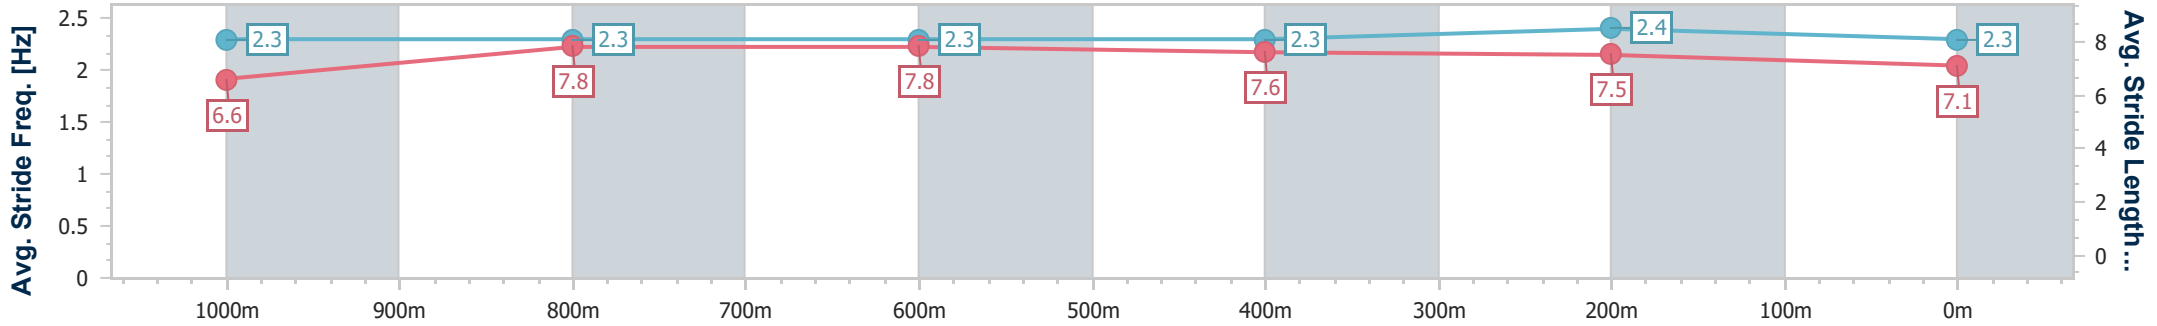

Horse/Jockey Name	Rockribbed
Final Rank	2
Fastest Section Time (Section)	0:11.12 (1000m)
Top Speed [km/h] (Section)	67.4 (Overall)
Race State	Finished

Eagle Farm QLD Professional
Race 7: COMMUNITY CO BENCHMARK 88 Handicap - 1200m
20 April 2024 - 15:13
Track Rating: Soft 5, Weather: Fine, Rail Position: +1m Entire

BRISBANE
RACING CLUB

Section	Overall	1000m	800m	600m	400m	200m
Section Times	1:10.51 [2] (0:13.36)	0:57.15 [3] (0:11.12)	0:46.03 [2] (0:11.26)	0:34.77 [1] (0:11.43)	0:23.34 [1] (0:11.15)	0:12.19 [1] (0:12.19)
Average Speed [km/h]	54.1	65.8	64.8	64.3	64.6	59.2
Top Speed [km/h]	67.4	67.2	65.5	65.1	66.4	62.1
Avg. Dist. to Rail [m]	5.9	2.8	3.3	4.2	8.2	9.6
Avg. Stride Freq. [Hz]	2.3	2.3	2.3	2.3	2.4	2.3
Avg. Stride Length [m]	6.6	7.8	7.8	7.6	7.5	7.1

- [ ] Ranking at each section and finish
- -.-.- No data available at this section
- NA No data available