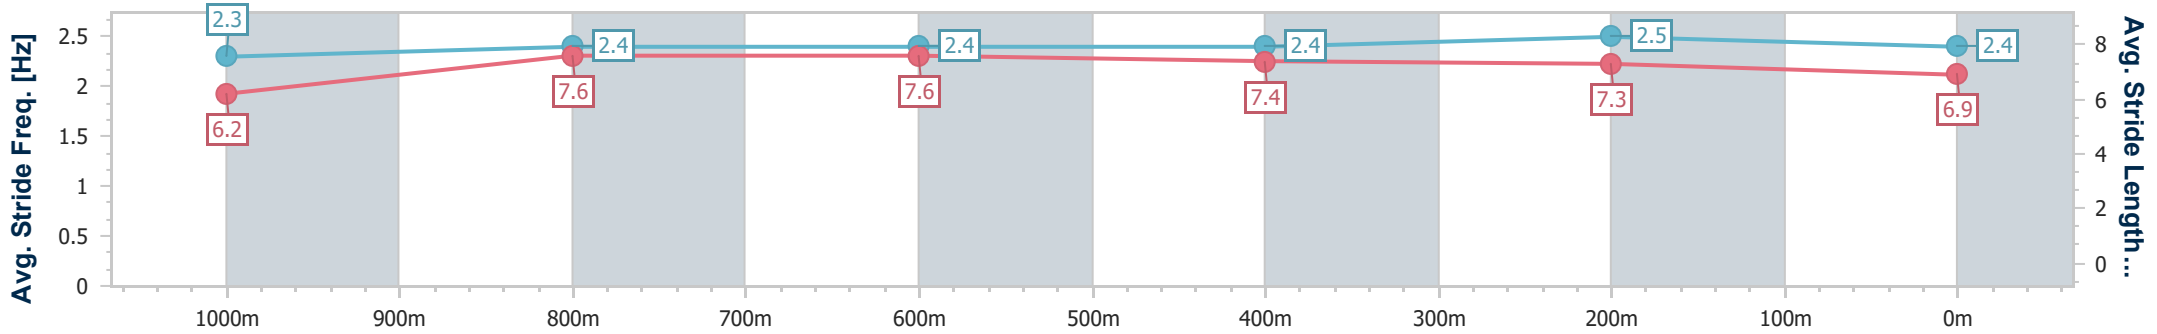

Eagle Farm QLD Professional
 Race 7: COMMUNITY CO BENCHMARK 88 Handicap - 1200m
 20 April 2024 - 15:13
 Track Rating: Soft 5, Weather: Fine, Rail Position: +1m Entire

BRISBANE
 RACING CLUB

Section	Overall	1000m	800m	600m	400m	200m
Section Times	1:10.65 [3] (0:13.82)	0:56.83 [6] (0:11.16)	0:45.67 [6] (0:11.38)	0:34.29 [7] (0:11.28)	0:23.01 [6] (0:10.95)	0:12.06 [3] (0:12.06)
Average Speed [km/h]	52.0	65.7	65.0	64.9	65.8	59.7
Top Speed [km/h]	64.1	67.6	67.7	67.3	67.5	63.0
Avg. Dist. to Rail [m]	3.2	3.0	5.5	4.4	8.3	10.2
Avg. Stride Freq. [Hz]	2.3	2.4	2.4	2.4	2.5	2.4
Avg. Stride Length [m]	6.2	7.6	7.6	7.4	7.3	6.9