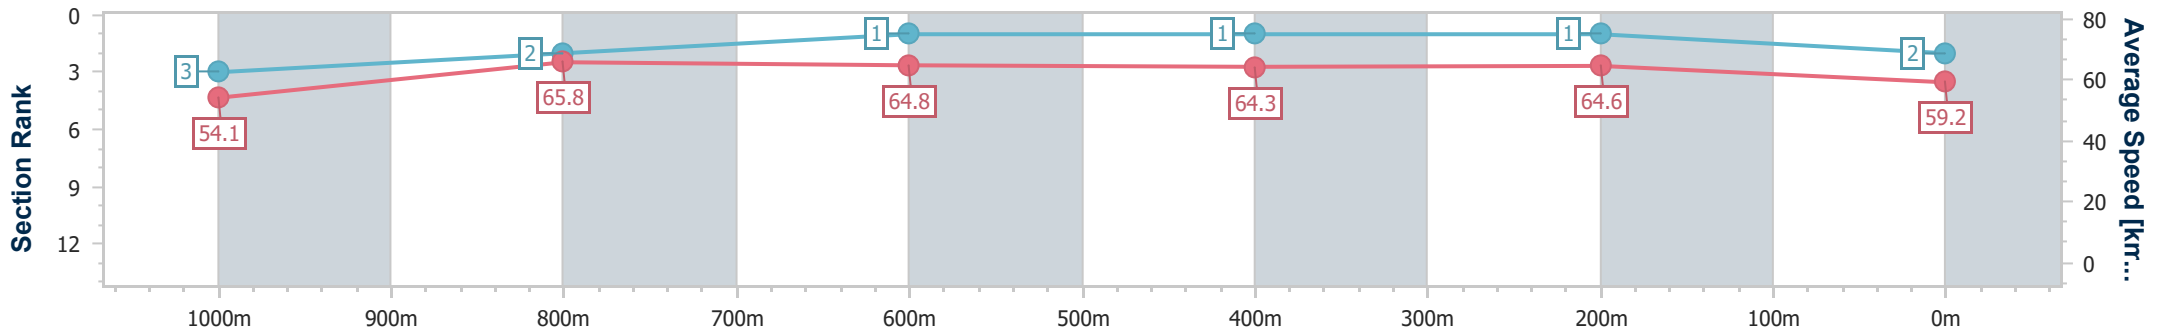

Horse/Jockey Name	Rockribbed
Final Rank	2
Fastest Section Time (Section)	0:11.12 (1000m)
Top Speed [km/h] (Section)	67.4 (Overall)
Race State	Finished

Eagle Farm QLD Professional
Race 7: COMMUNITY CO BENCHMARK 88 Handicap - 1200m
20 April 2024 - 15:13
Track Rating: Soft 5, Weather: Fine, Rail Position: +1m Entire

BRISBANE
RACING CLUB

Section	Overall	1000m	800m	600m	400m	200m
Section Times	1:10.51 [2] (0:13.36)	0:57.15 [3] (0:11.12)	0:46.03 [2] (0:11.26)	0:34.77 [1] (0:11.43)	0:23.34 [1] (0:11.15)	0:12.19 [1] (0:12.19)
Average Speed [km/h]	54.1	65.8	64.8	64.3	64.6	59.2
Top Speed [km/h]	67.4	67.2	65.5	65.1	66.4	62.1
Avg. Dist. to Rail [m]	5.9	2.8	3.3	4.2	8.2	9.6
Avg. Stride Freq. [Hz]	2.3	2.3	2.3	2.3	2.4	2.3
Avg. Stride Length [m]	6.6	7.8	7.8	7.6	7.5	7.1

- [ ] Ranking at each section and finish
- -.-.- No data available at this section
- NA No data available