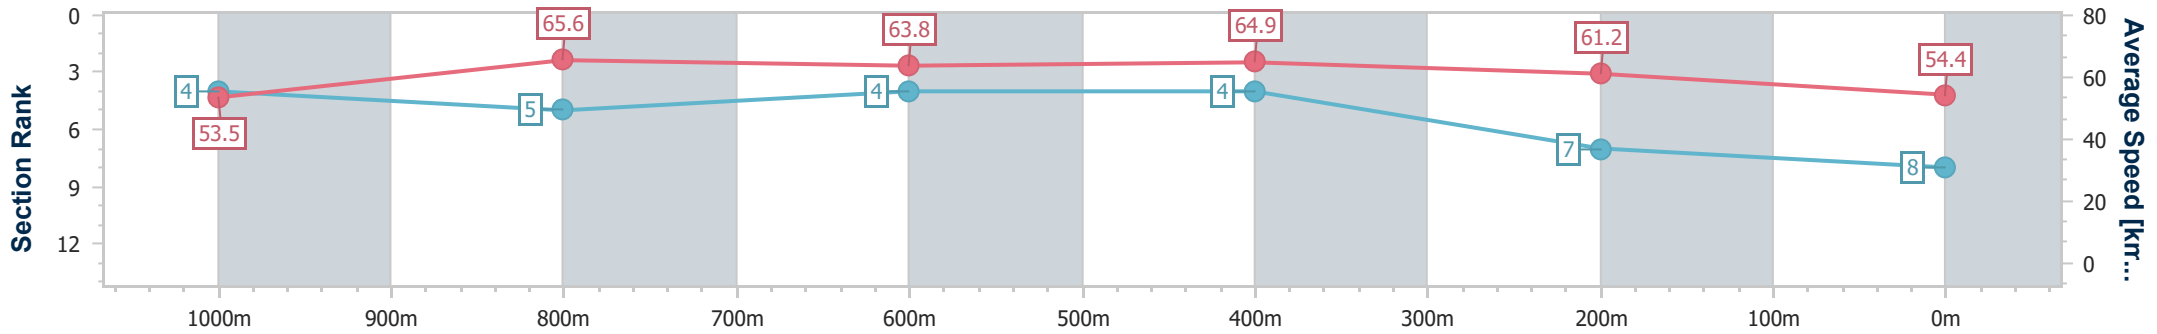

- [] Ranking at each section and finish
- .-.- No data available at this section
- NA No data available

Horse/Jockey Name	Russian Alliance
Final Rank	8
Fastest Section Time (Section)	0:11.08 (1000m)
Top Speed [km/h] (Section)	66.6 (600m)
Race State	Finished

Eagle Farm QLD Professional
 Race 7: COMMUNITY CO BENCHMARK 88 Handicap - 1200m
 20 April 2024 - 15:13
 Track Rating: Soft 5, Weather: Fine, Rail Position: +1m Entire

BRISBANE
 RACING CLUB

Section	Overall	1000m	800m	600m	400m	200m
Section Times	1:12.27 [8] (0:13.47)	0:58.80 [4] (0:11.08)	0:47.72 [5] (0:11.53)	0:36.19 [4] (0:11.21)	0:24.98 [4] (0:11.74)	0:13.24 [7] (0:13.24)
Average Speed [km/h]	53.5	65.6	63.8	64.9	61.2	54.4
Top Speed [km/h]	65.0	65.8	64.9	66.6	63.9	58.7
Avg. Dist. to Rail [m]	0.7	1.9	4.7	1.5	5.1	8.4
Avg. Stride Freq. [Hz]	2.5	2.5	2.5	2.5	2.5	2.4
Avg. Stride Length [m]	6.0	7.2	7.2	7.2	6.9	6.4