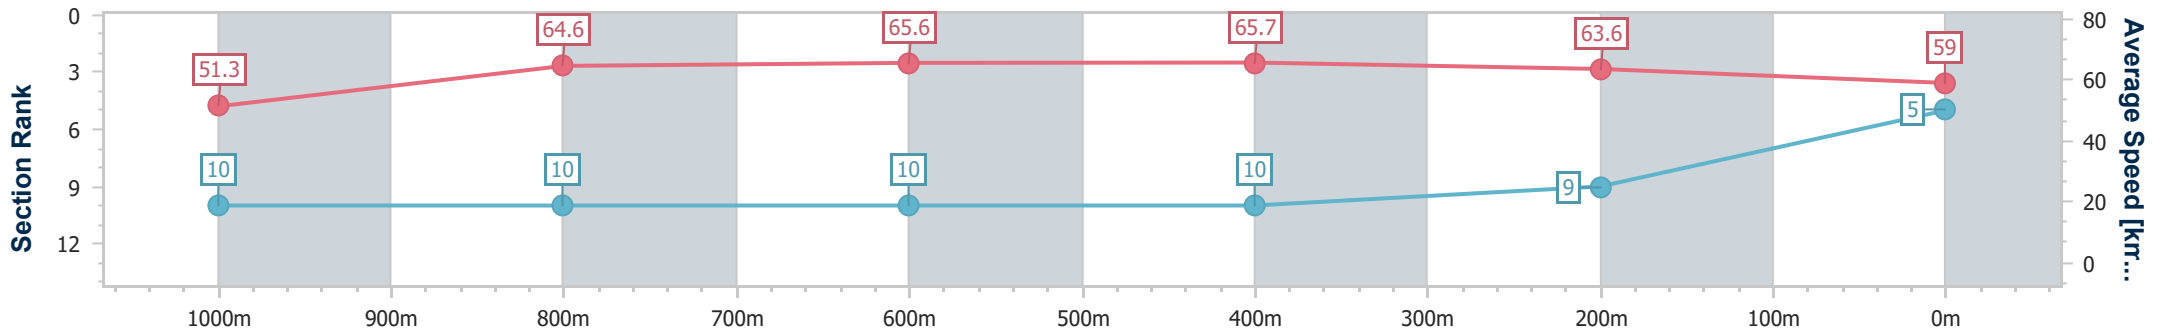

Horse/Jockey Name	Sea Raider
Final Rank	5
Fastest Section Time (Section)	0:11.17 (600m)
Top Speed [km/h] (Section)	67.3 (800m)
Race State	Finished

Eagle Farm QLD Professional
Race 7: COMMUNITY CO BENCHMARK 88 Handicap - 1200m
20 April 2024 - 15:13
Track Rating: Soft 5, Weather: Fine, Rail Position: +1m Entire

BRISBANE
RACING CLUB

Section	Overall	1000m	800m	600m	400m	200m
Section Times	1:11.51 [5] (0:14.09)	0:57.42 [10] (0:11.46)	0:45.96 [10] (0:11.27)	0:34.69 [10] (0:11.17)	0:23.52 [10] (0:11.32)	0:12.20 [9]
Average Speed [km/h]	51.3	64.6	65.6	65.7	63.6	59.0
Top Speed [km/h]	64.6	66.0	67.3	66.5	65.9	61.1
Avg. Dist. to Rail [m]	7.1	5.0	6.2	4.4	8.4	4.6
Avg. Stride Freq. [Hz]	2.2	2.3	2.3	2.4	2.4	2.3
Avg. Stride Length [m]	6.6	7.7	7.8	7.7	7.5	7.1

- [ ] Ranking at each section and finish
- -.-.- No data available at this section
- NA No data available