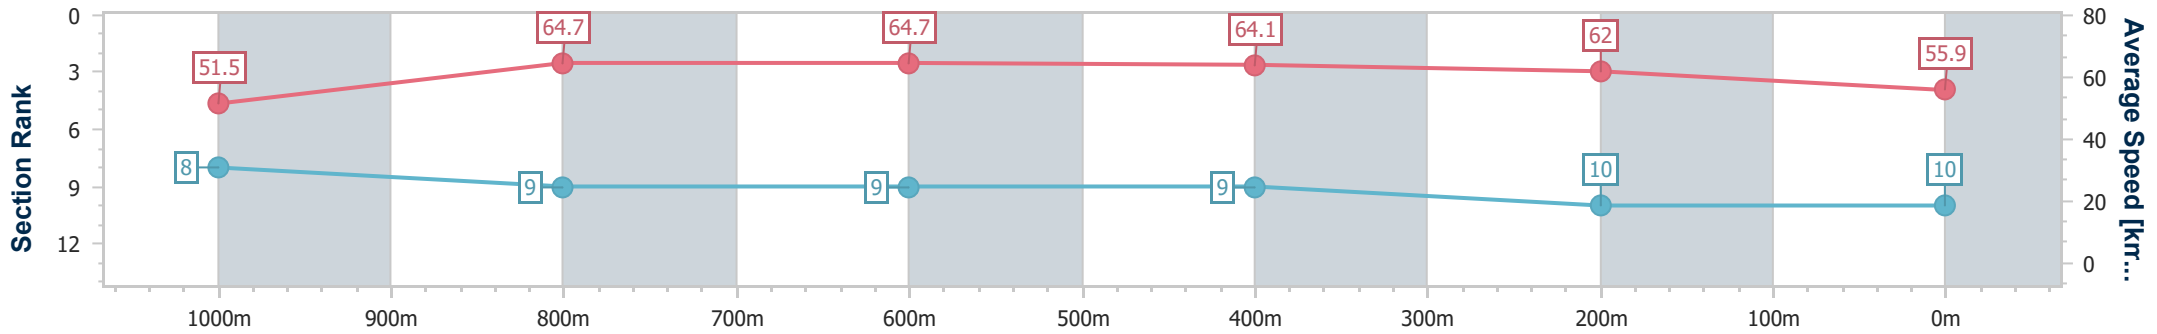

- [] Ranking at each section and finish
- .-.- No data available at this section
- NA No data available

Horse/Jockey Name	Release The Beans
Final Rank	10
Fastest Section Time (Section)	0:11.27 (1000m)
Top Speed [km/h] (Section)	66.4 (1000m)
Race State	Finished

Eagle Farm QLD Professional
 Race 7: COMMUNITY CO BENCHMARK 88 Handicap - 1200m
 20 April 2024 - 15:13
 Track Rating: Soft 5, Weather: Fine, Rail Position: +1m Entire

BRISBANE
 RACING CLUB

Section	Overall	1000m	800m	600m	400m	200m
Section Times	1:12.45 [10] (0:13.98)	0:58.47 [8] (0:11.27)	0:47.20 [9] (0:11.38)	0:35.82 [9] (0:11.32)	0:24.50 [9] (0:11.58)	0:12.92 [10] (0:12.92)
Average Speed [km/h]	51.5	64.7	64.7	64.1	62.0	55.9
Top Speed [km/h]	64.2	66.4	65.6	65.4	64.9	60.3
Avg. Dist. to Rail [m]	2.3	2.7	4.4	1.8	3.0	2.4
Avg. Stride Freq. [Hz]	2.1	2.3	2.4	2.4	2.3	2.2
Avg. Stride Length [m]	6.8	7.8	7.5	7.4	7.4	7.0