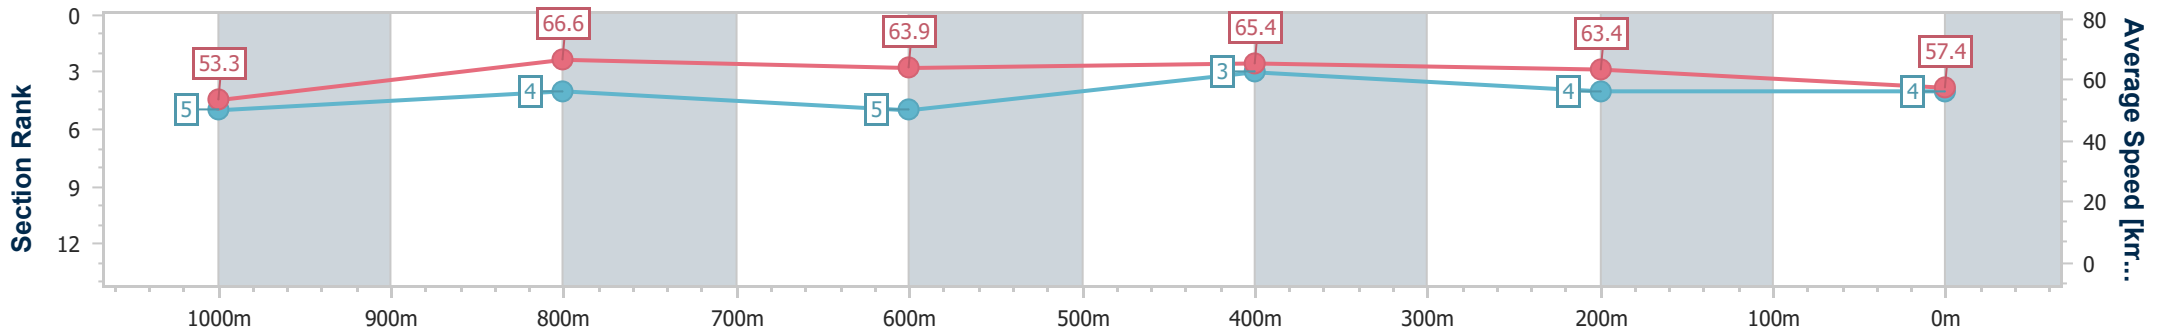

Eagle Farm QLD Professional
 Race 7: COMMUNITY CO BENCHMARK 88 Handicap - 1200m
 20 April 2024 - 15:13
 Track Rating: Soft 5, Weather: Fine, Rail Position: +1m Entire

BRISBANE
RACING CLUB

Section	Overall	1000m	800m	600m	400m	200m
Section Times	1:11.19 [4] (0:13.52)	0:57.67 [5] (0:11.00)	0:46.67 [4] (0:11.58)	0:35.09 [5] (0:11.18)	0:23.91 [3] (0:11.36)	0:12.55 [4]
Average Speed [km/h]	53.3	66.6	63.9	65.4	63.4	57.4
Top Speed [km/h]	65.3	68.1	65.6	66.7	65.0	61.1
Avg. Dist. to Rail [m]	4.1	3.1	5.6	3.6	8.0	7.3
Avg. Stride Freq. [Hz]	2.2	2.4	2.3	2.4	2.4	2.3
Avg. Stride Length [m]	6.6	7.8	7.7	7.6	7.3	7.0