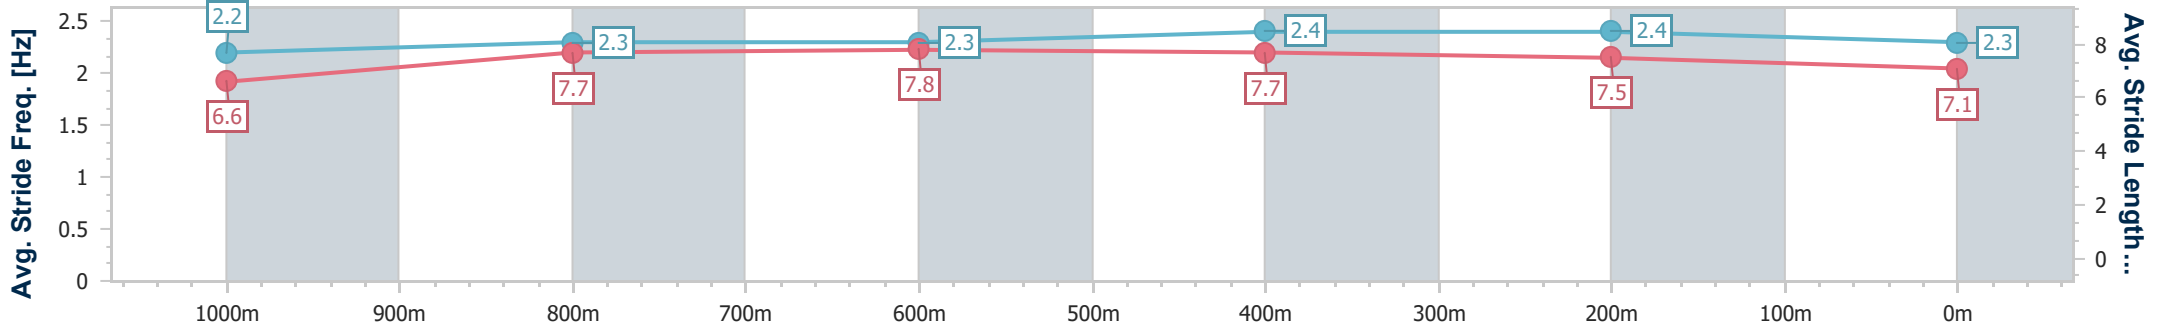

Horse/Jockey Name	Sea Raider
Final Rank	5
Fastest Section Time (Section)	0:11.17 (600m)
Top Speed [km/h] (Section)	67.3 (800m)
Race State	Finished

Eagle Farm QLD Professional
Race 7: COMMUNITY CO BENCHMARK 88 Handicap - 1200m
20 April 2024 - 15:13
Track Rating: Soft 5, Weather: Fine, Rail Position: +1m Entire

BRISBANE
RACING CLUB

Section	Overall	1000m	800m	600m	400m	200m
Section Times	1:11.51 [5] (0:14.09)	0:57.42 [10] (0:11.46)	0:45.96 [10] (0:11.27)	0:34.69 [10] (0:11.17)	0:23.52 [10] (0:11.32)	0:12.20 [9]
Average Speed [km/h]	51.3	64.6	65.6	65.7	63.6	59.0
Top Speed [km/h]	64.6	66.0	67.3	66.5	65.9	61.1
Avg. Dist. to Rail [m]	7.1	5.0	6.2	4.4	8.4	4.6
Avg. Stride Freq. [Hz]	2.2	2.3	2.3	2.4	2.4	2.3
Avg. Stride Length [m]	6.6	7.7	7.8	7.7	7.5	7.1

- [ ] Ranking at each section and finish
- -.-.- No data available at this section
- NA No data available