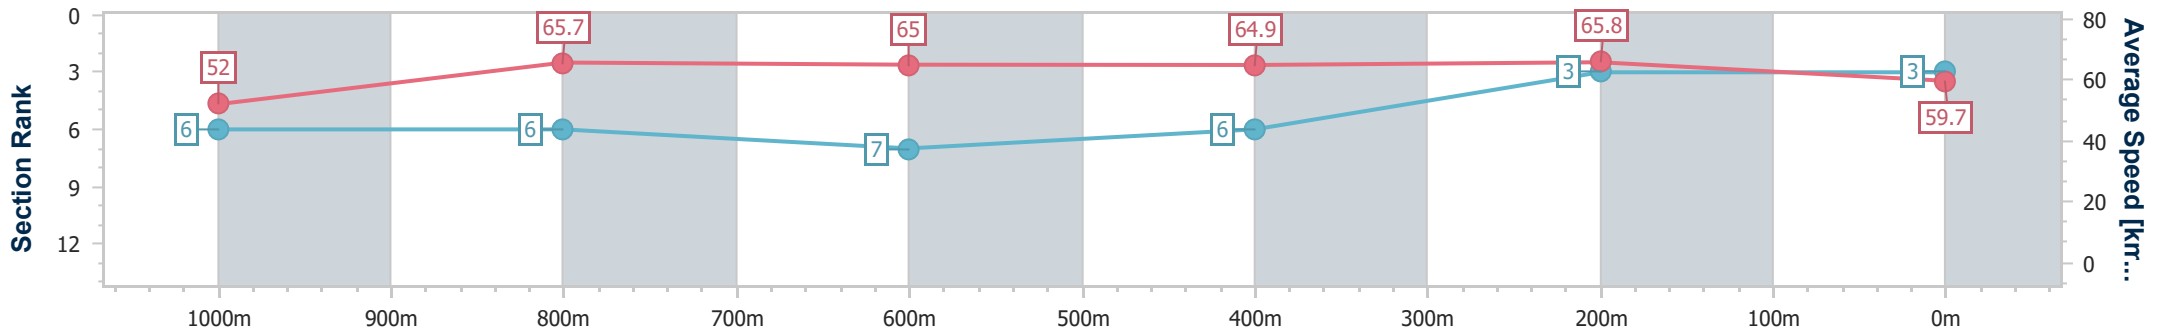

Eagle Farm QLD Professional
 Race 7: COMMUNITY CO BENCHMARK 88 Handicap - 1200m
 20 April 2024 - 15:13
 Track Rating: Soft 5, Weather: Fine, Rail Position: +1m Entire

BRISBANE
 RACING CLUB

Section	Overall	1000m	800m	600m	400m	200m
Section Times	1:10.65 [3] (0:13.82)	0:56.83 [6] (0:11.16)	0:45.67 [6] (0:11.38)	0:34.29 [7] (0:11.28)	0:23.01 [6] (0:10.95)	0:12.06 [3] (0:12.06)
Average Speed [km/h]	52.0	65.7	65.0	64.9	65.8	59.7
Top Speed [km/h]	64.1	67.6	67.7	67.3	67.5	63.0
Avg. Dist. to Rail [m]	3.2	3.0	5.5	4.4	8.3	10.2
Avg. Stride Freq. [Hz]	2.3	2.4	2.4	2.4	2.5	2.4
Avg. Stride Length [m]	6.2	7.6	7.6	7.4	7.3	6.9