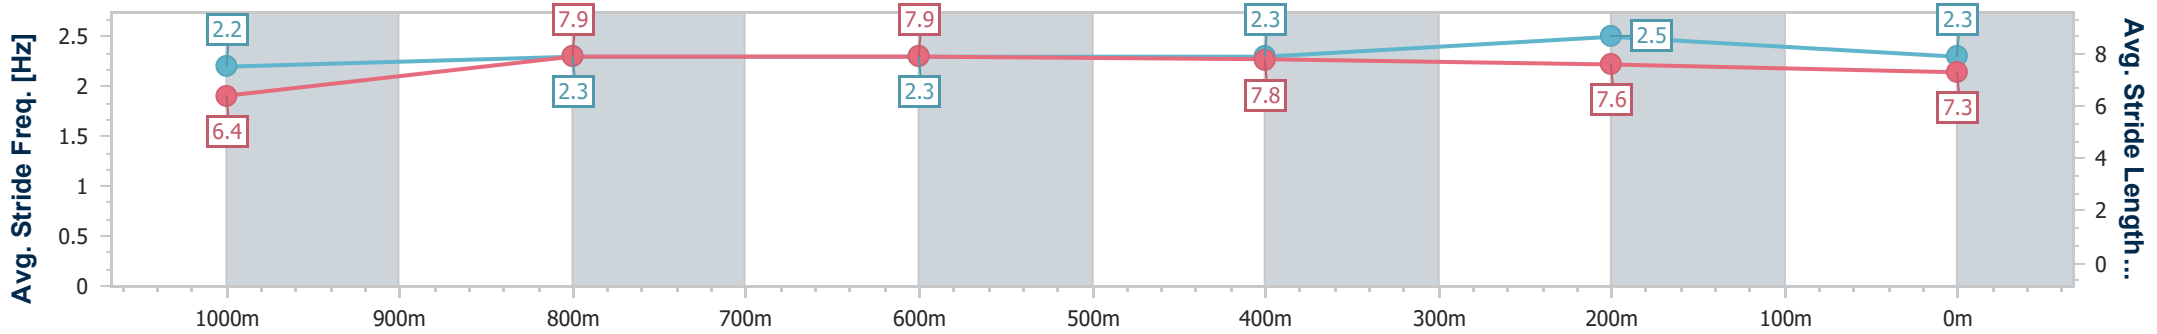

Horse/Jockey Name	Millane
Final Rank	1
Fastest Section Time (Section)	0:10.75 (400m)
Top Speed [km/h] (Section)	68.4 (400m)
Race State	Finished

Eagle Farm QLD Professional
Race 7: COMMUNITY CO BENCHMARK 88 Handicap - 1200m
20 April 2024 - 15:13
Track Rating: Soft 5, Weather: Fine, Rail Position: +1m Entire

BRISBANE
RACING CLUB

Section	Overall	1000m	800m	600m	400m	200m
Section Times	1:10.32 [1] (0:14.02)	0:56.30 [9] (0:11.21)	0:45.09 [8] (0:11.34)	0:33.75 [8] (0:11.24)	0:22.51 [8] (0:10.75)	0:11.76 [2] (0:11.76)
Average Speed [km/h]	51.4	65.3	64.8	65.3	67.0	61.2
Top Speed [km/h]	64.2	67.4	66.6	66.9	68.4	66.1
Avg. Dist. to Rail [m]	5.2	3.5	4.1	4.1	8.1	8.9
Avg. Stride Freq. [Hz]	2.2	2.3	2.3	2.3	2.5	2.3
Avg. Stride Length [m]	6.4	7.9	7.9	7.8	7.6	7.3

- [ ] Ranking at each section and finish
- -.-.- No data available at this section
- NA No data available