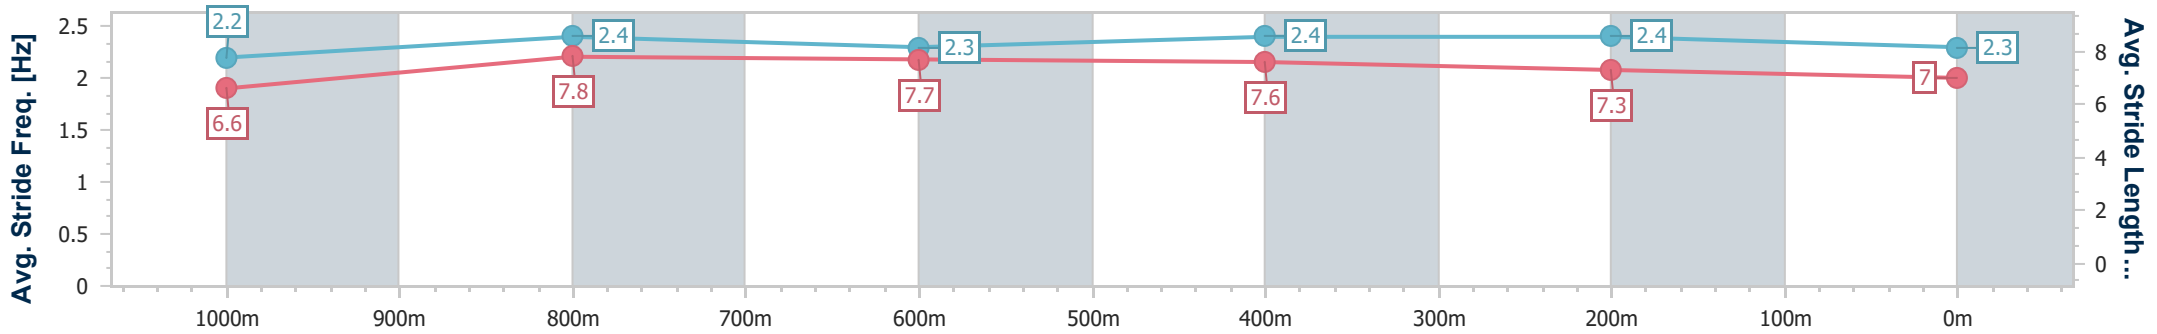

Horse/Jockey Name	Xpresso
Final Rank	4
Fastest Section Time (Section)	0:11.00 (1000m)
Top Speed [km/h] (Section)	68.1 (1000m)
Race State	Finished

Eagle Farm QLD Professional
Race 7: COMMUNITY CO BENCHMARK 88 Handicap - 1200m
20 April 2024 - 15:13
Track Rating: Soft 5, Weather: Fine, Rail Position: +1m Entire

BRISBANE
RACING CLUB

Section	Overall	1000m	800m	600m	400m	200m
Section Times	1:11.19 [4] (0:13.52)	0:57.67 [5] (0:11.00)	0:46.67 [4] (0:11.58)	0:35.09 [5] (0:11.18)	0:23.91 [3] (0:11.36)	0:12.55 [4]
Average Speed [km/h]	53.3	66.6	63.9	65.4	63.4	57.4
Top Speed [km/h]	65.3	68.1	65.6	66.7	65.0	61.1
Avg. Dist. to Rail [m]	4.1	3.1	5.6	3.6	8.0	7.3
Avg. Stride Freq. [Hz]	2.2	2.4	2.3	2.4	2.4	2.3
Avg. Stride Length [m]	6.6	7.8	7.7	7.6	7.3	7.0

- [ ] Ranking at each section and finish
- -.-.- No data available at this section
- NA No data available