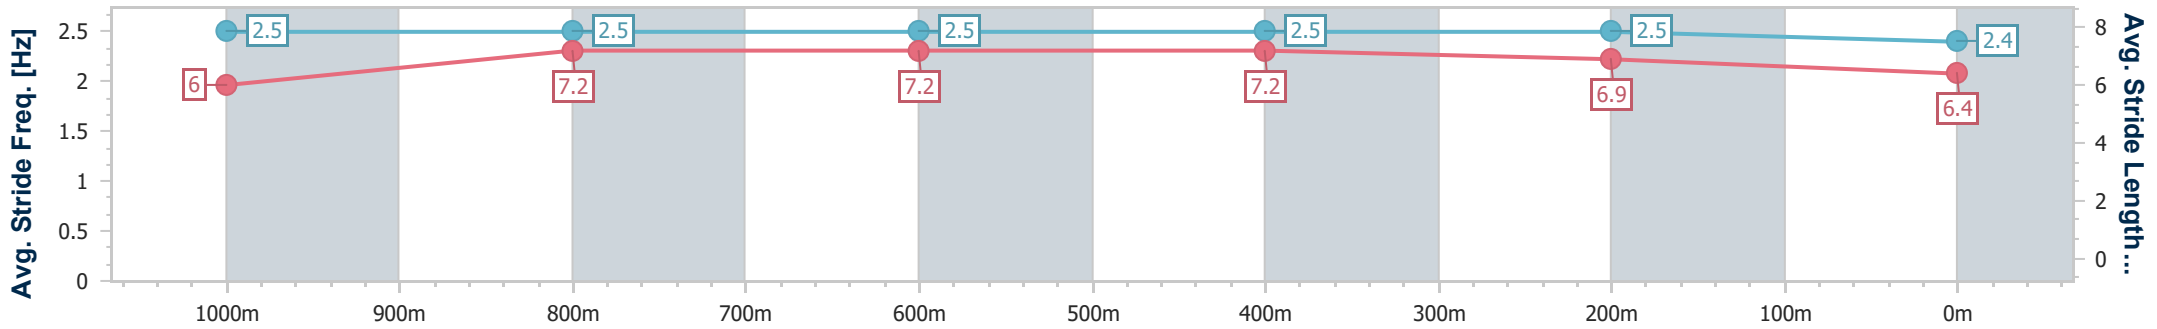

Eagle Farm QLD Professional
 Race 7: COMMUNITY CO BENCHMARK 88 Handicap - 1200m
 20 April 2024 - 15:13
 Track Rating: Soft 5, Weather: Fine, Rail Position: +1m Entire

BRISBANE
 RACING CLUB

Section	Overall	1000m	800m	600m	400m	200m
Section Times	1:11.75 [7] (0:13.22)	0:58.53 [2] (0:11.27)	0:47.26 [3] (0:11.54)	0:35.72 [3] (0:11.28)	0:24.44 [5] (0:11.49)	0:12.95 [6] (0:12.95)
Average Speed [km/h]	54.7	64.7	63.6	64.5	62.8	55.6
Top Speed [km/h]	66.2	66.8	65.0	66.8	65.9	60.1
Avg. Dist. to Rail [m]	2.6	2.7	4.5	2.0	5.6	7.1
Avg. Stride Freq. [Hz]	2.3	2.4	2.4	2.4	2.4	2.3
Avg. Stride Length [m]	6.6	7.6	7.5	7.5	7.3	6.7

- [] Ranking at each section and finish
- .-.- No data available at this section
- NA No data available

Horse/Jockey Name	Russian Alliance
Final Rank	8
Fastest Section Time (Section)	0:11.08 (1000m)
Top Speed [km/h] (Section)	66.6 (600m)
Race State	Finished

Eagle Farm QLD Professional
 Race 7: COMMUNITY CO BENCHMARK 88 Handicap - 1200m
 20 April 2024 - 15:13
 Track Rating: Soft 5, Weather: Fine, Rail Position: +1m Entire

BRISBANE
 RACING CLUB

Section	Overall	1000m	800m	600m	400m	200m
Section Times	1:12.27 [8] (0:13.47)	0:58.80 [4] (0:11.08)	0:47.72 [5] (0:11.53)	0:36.19 [4] (0:11.21)	0:24.98 [4] (0:11.74)	0:13.24 [7] (0:13.24)
Average Speed [km/h]	53.5	65.6	63.8	64.9	61.2	54.4
Top Speed [km/h]	65.0	65.8	64.9	66.6	63.9	58.7
Avg. Dist. to Rail [m]	0.7	1.9	4.7	1.5	5.1	8.4
Avg. Stride Freq. [Hz]	2.5	2.5	2.5	2.5	2.5	2.4
Avg. Stride Length [m]	6.0	7.2	7.2	7.2	6.9	6.4