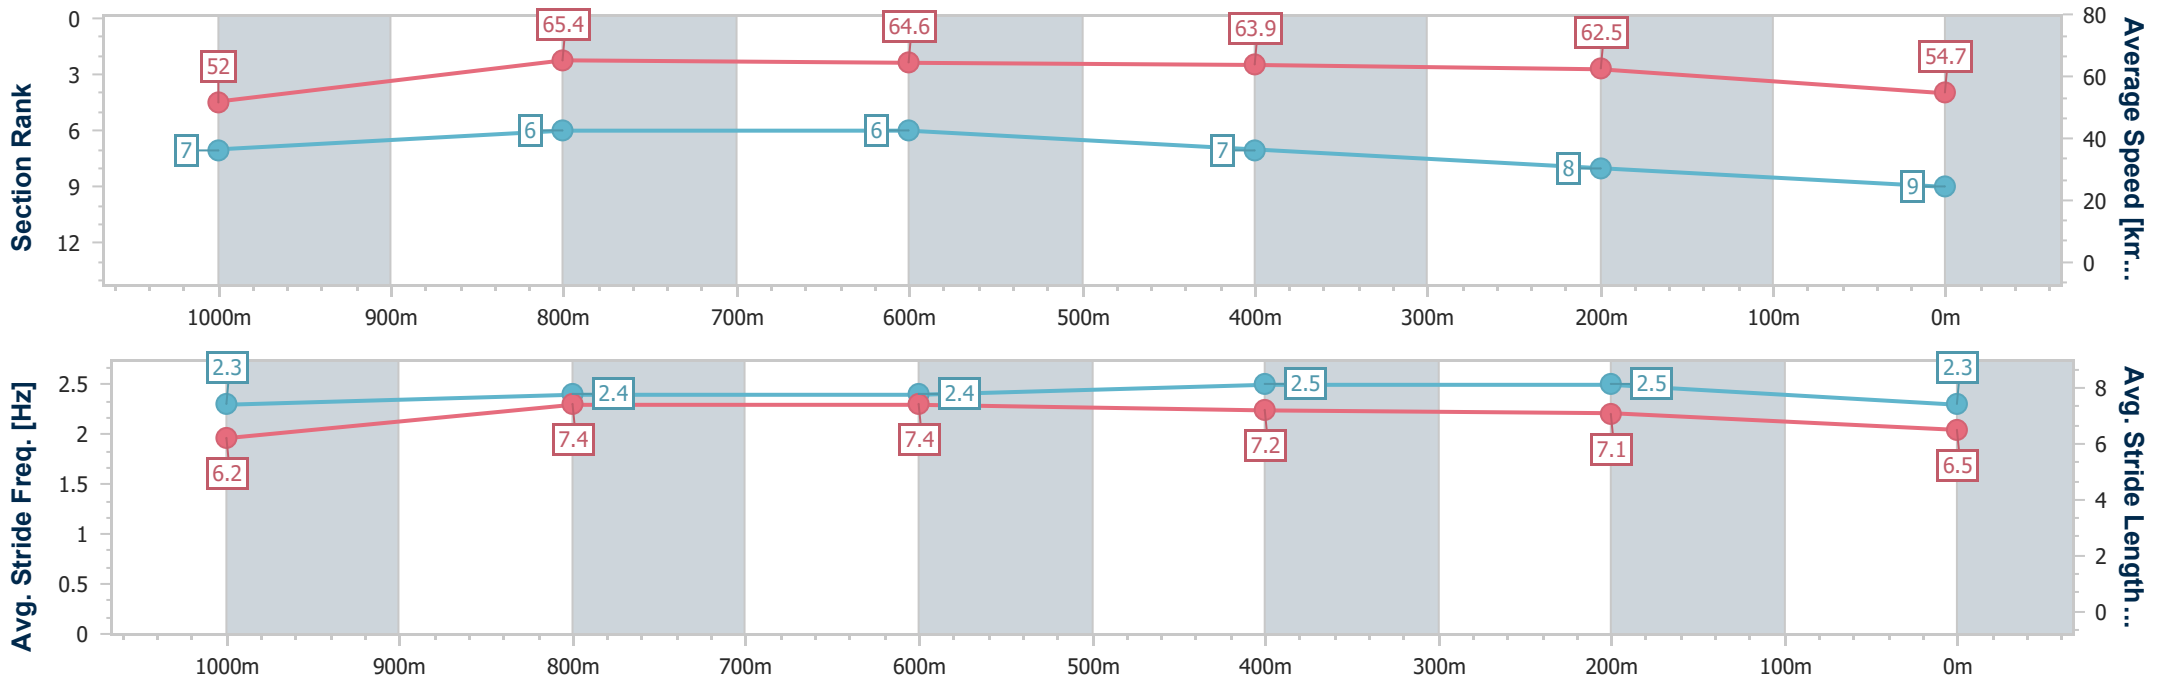

Eagle Farm QLD Professional
 Race 7: COMMUNITY CO BENCHMARK 88 Handicap - 1200m
 20 April 2024 - 15:13
 Track Rating: Soft 5, Weather: Fine, Rail Position: +1m Entire

BRISBANE
 RACING CLUB

Section	Overall	1000m	800m	600m	400m	200m
Section Times	1:12.27 [8] (0:13.47)	0:58.80 [4] (0:11.08)	0:47.72 [5] (0:11.53)	0:36.19 [4] (0:11.21)	0:24.98 [4] (0:11.74)	0:13.24 [7] (0:13.24)
Average Speed [km/h]	53.5	65.6	63.8	64.9	61.2	54.4
Top Speed [km/h]	65.0	65.8	64.9	66.6	63.9	58.7
Avg. Dist. to Rail [m]	0.7	1.9	4.7	1.5	5.1	8.4
Avg. Stride Freq. [Hz]	2.5	2.5	2.5	2.5	2.5	2.4
Avg. Stride Length [m]	6.0	7.2	7.2	7.2	6.9	6.4

- [] Ranking at each section and finish
- .-.- No data available at this section
- NA No data available

Horse/Jockey Name	Magnus Bellagio
Final Rank	9
Fastest Section Time (Section)	0:11.13 (1000m)
Top Speed [km/h] (Section)	66.3 (1000m)
Race State	Finished

Eagle Farm QLD Professional
 Race 7: COMMUNITY CO BENCHMARK 88 Handicap - 1200m
 20 April 2024 - 15:13
 Track Rating: Soft 5, Weather: Fine, Rail Position: +1m Entire

BRISBANE
 RACING CLUB

Section	Overall	1000m	800m	600m	400m	200m
Section Times	1:12.34 [9] (0:13.85)	0:58.49 [7] (0:11.13)	0:47.36 [6] (0:11.26)	0:36.10 [6] (0:11.43)	0:24.67 [7] (0:11.53)	0:13.14 [8] (0:13.14)
Average Speed [km/h]	52.0	65.4	64.6	63.9	62.5	54.7
Top Speed [km/h]	64.2	66.3	65.9	64.6	64.8	59.7
Avg. Dist. to Rail [m]	2.1	1.4	2.4	3.2	7.3	9.0
Avg. Stride Freq. [Hz]	2.3	2.4	2.4	2.5	2.5	2.3
Avg. Stride Length [m]	6.2	7.4	7.4	7.2	7.1	6.5