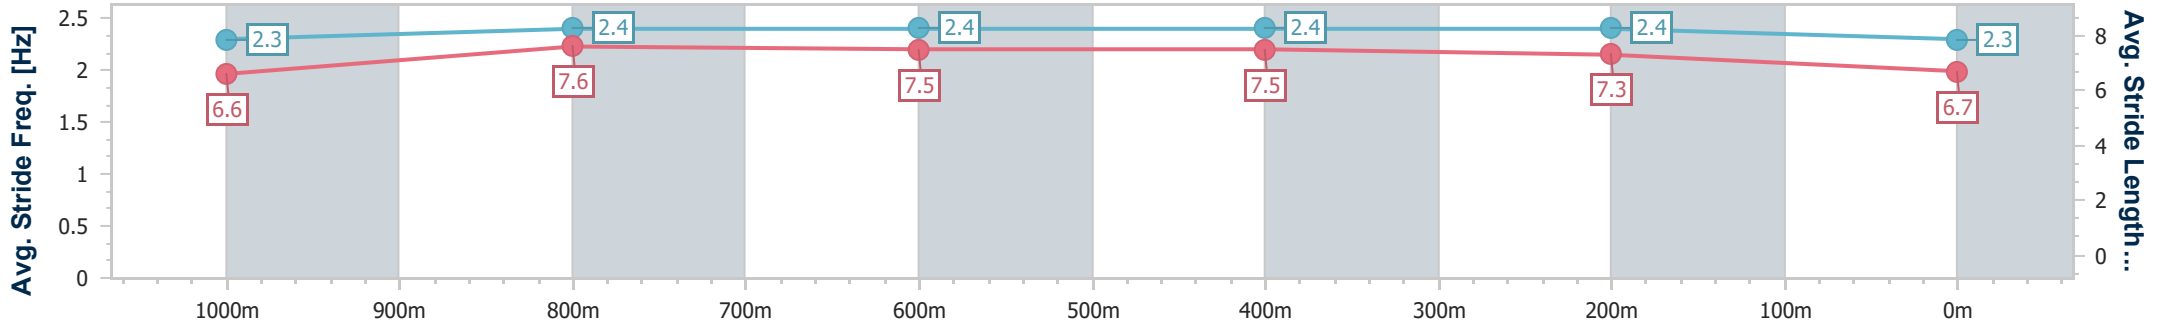

- [] Ranking at each section and finish
- .-.- No data available at this section
- NA No data available

Horse/Jockey Name	Mishani Royale
Final Rank	7
Fastest Section Time (Section)	0:11.27 (1000m)
Top Speed [km/h] (Section)	66.8 (1000m)
Race State	Finished

Eagle Farm QLD Professional
 Race 7: COMMUNITY CO BENCHMARK 88 Handicap - 1200m
 20 April 2024 - 15:13
 Track Rating: Soft 5, Weather: Fine, Rail Position: +1m Entire

BRISBANE
 RACING CLUB

Section	Overall	1000m	800m	600m	400m	200m
Section Times	1:11.75 [7] (0:13.22)	0:58.53 [2] (0:11.27)	0:47.26 [3] (0:11.54)	0:35.72 [3] (0:11.28)	0:24.44 [5] (0:11.49)	0:12.95 [6] (0:12.95)
Average Speed [km/h]	54.7	64.7	63.6	64.5	62.8	55.6
Top Speed [km/h]	66.2	66.8	65.0	66.8	65.9	60.1
Avg. Dist. to Rail [m]	2.6	2.7	4.5	2.0	5.6	7.1
Avg. Stride Freq. [Hz]	2.3	2.4	2.4	2.4	2.4	2.3
Avg. Stride Length [m]	6.6	7.6	7.5	7.5	7.3	6.7