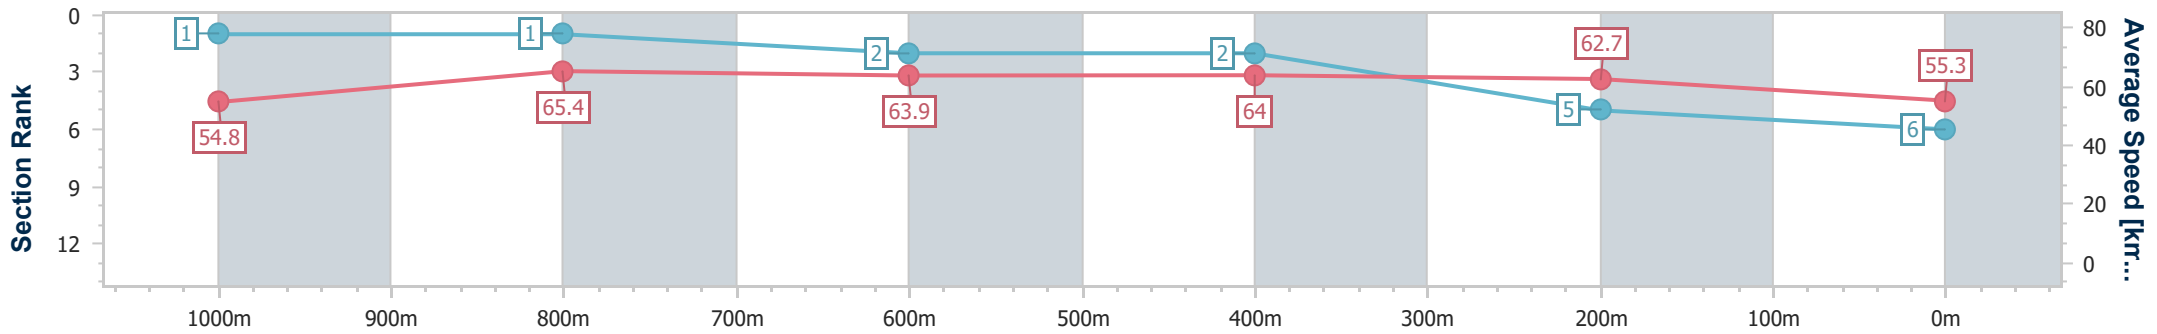

- [] Ranking at each section and finish
- .-.- No data available at this section
- NA No data available

Horse/Jockey Name	Lost In Transit
Final Rank	6
Fastest Section Time (Section)	0:11.20 (1000m)
Top Speed [km/h] (Section)	70.7 (Overall)
Race State	Finished

Eagle Farm QLD Professional
 Race 7: COMMUNITY CO BENCHMARK 88 Handicap - 1200m
 20 April 2024 - 15:13
 Track Rating: Soft 5, Weather: Fine, Rail Position: +1m Entire

BRISBANE
 RACING CLUB

Section	Overall	1000m	800m	600m	400m	200m
Section Times	1:11.73 [6] (0:13.13)	0:58.60 [1] (0:11.20)	0:47.40 [1] (0:11.45)	0:35.95 [2] (0:11.42)	0:24.53 [2] (0:11.52)	0:13.01 [5] (0:13.01)
Average Speed [km/h]	54.8	65.4	63.9	64.0	62.7	55.3
Top Speed [km/h]	70.7	68.0	65.0	64.6	65.2	59.8
Avg. Dist. to Rail [m]	7.1	2.7	3.6	2.9	6.3	7.5
Avg. Stride Freq. [Hz]	2.4	2.4	2.4	2.4	2.4	2.3
Avg. Stride Length [m]	6.2	7.6	7.4	7.3	7.1	6.6