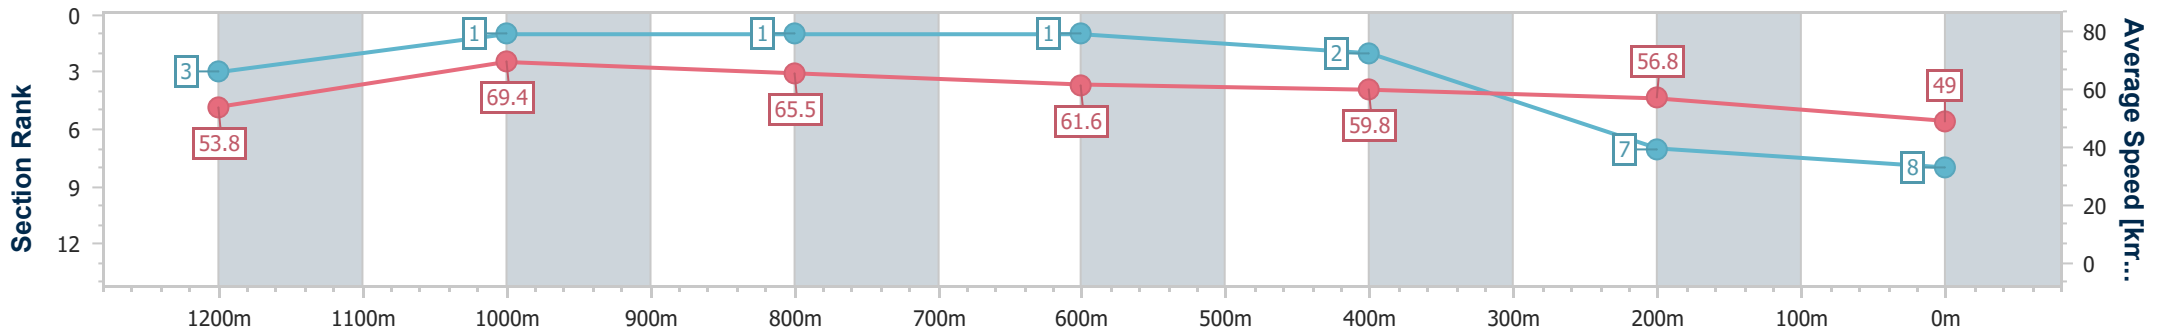

Horse/Jockey Name	He's Heaven
Final Rank	8
Fastest Section Time (Section)	0:10.40 (1200m)
Top Speed [km/h] (Section)	71.6 (1200m)
Race State	Finished

Eagle Farm QLD Professional
Race 6: HEART OF THE COMMUNITY Class 6 Plate - 1400m
20 April 2024 - 14:35
Track Rating: Soft 5, Weather: Fine, Rail Position: +1m Entire

BRISBANE
RACING CLUB

Section	Overall	1200m	1000m	800m	600m	400m	200m
Section Times	1:26.16 [8] (0:13.45)	1:12.71 [3] (0:10.40)	1:02.31 [1] (0:11.14)	0:51.17 [1] (0:11.79)	0:39.38 [1] (0:12.01)	0:27.37 [2] (0:12.72)	0:14.65 [7] (0:14.65)
Average Speed [km/h]	53.8	69.4	65.5	61.6	59.8	56.8	49.0
Top Speed [km/h]	69.0	71.6	67.7	63.8	61.5	60.0	53.2
Avg. Dist. to Rail [m]	1.7	3.4	2.6	2.2	0.7	4.4	6.9
Avg. Stride Freq. [Hz]	2.4	2.5	2.4	2.4	2.4	2.3	2.2
Avg. Stride Length [m]	6.2	7.5	7.5	7.2	7.1	6.8	6.3

- [ ] Ranking at each section and finish
- -.-.- No data available at this section
- NA No data available