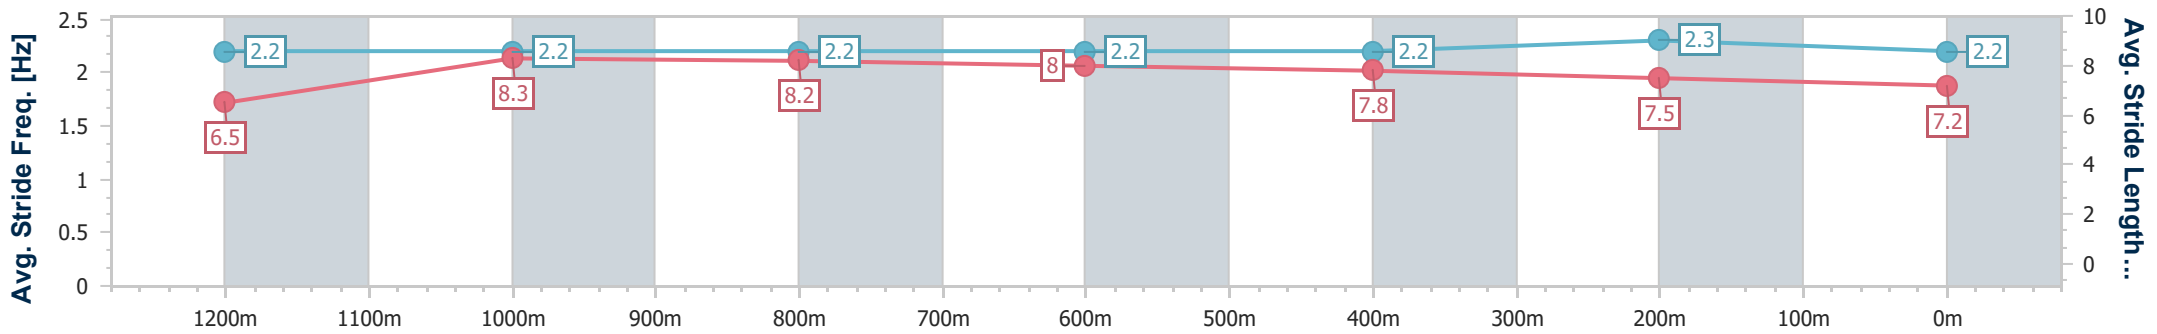

BRISBANE
RACING CLUB

Section	Overall	1200m	1000m	800m	600m	400m	200m
Section Times	1:23.47 [1] (0:13.96)	1:09.51 [7] (0:10.73)	0:58.78 [7] (0:11.25)	0:47.53 [7] (0:11.53)	0:36.00 [6] (0:11.61)	0:24.39 [4] (0:11.68)	0:12.71 [2] (0:12.71)
Average Speed [km/h]	51.7	67.3	64.8	63.0	63.0	61.5	56.9
Top Speed [km/h]	66.1	68.1	66.3	64.1	64.3	63.1	59.5
Avg. Dist. to Rail [m]	3.7	4.1	2.3	1.3	3.7	9.7	9.3
Avg. Stride Freq. [Hz]	2.2	2.2	2.2	2.2	2.2	2.3	2.2
Avg. Stride Length [m]	6.5	8.3	8.2	8.0	7.8	7.5	7.2