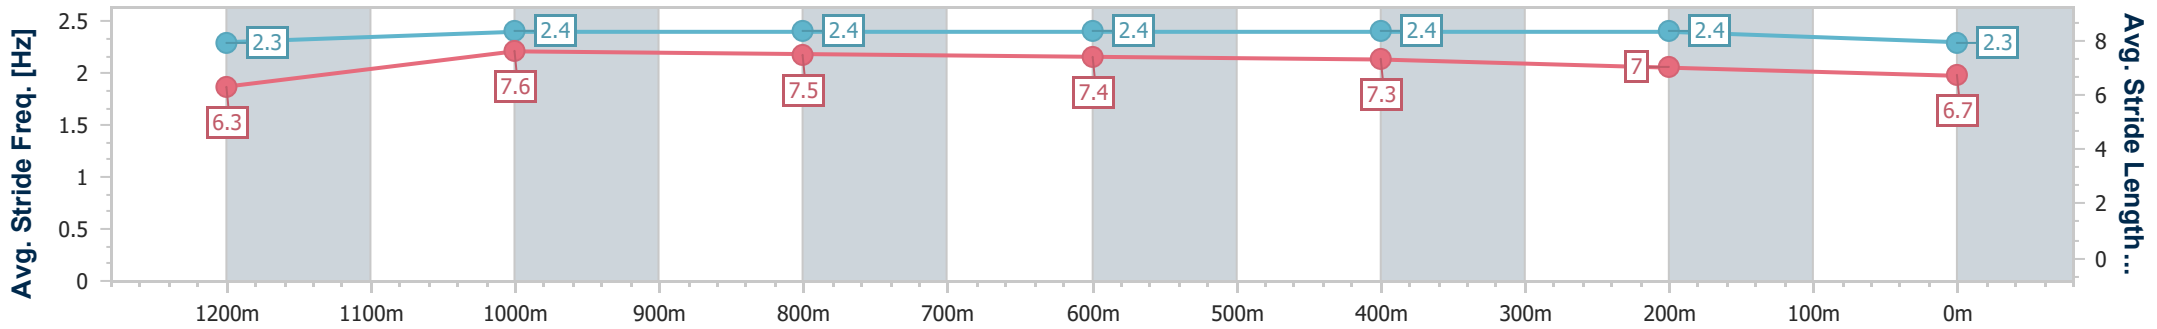

- [] Ranking at each section and finish
- .-.- No data available at this section
- NA No data available

Horse/Jockey Name	Bean Foggy
Final Rank	6
Fastest Section Time (Section)	0:10.79 (1200m)
Top Speed [km/h] (Section)	68.1 (1200m)
Race State	Finished

Eagle Farm QLD Professional
 Race 6: HEART OF THE COMMUNITY Class 6 Plate - 1400m
 20 April 2024 - 14:35
 Track Rating: Soft 5, Weather: Fine, Rail Position: +1m Entire

BRISBANE
RACING CLUB

Section	Overall	1200m	1000m	800m	600m	400m	200m
Section Times	1:24.27 [6] (0:14.06)	1:10.21 [8] (0:10.79)	0:59.42 [9] (0:11.33)	0:48.09 [8] (0:11.51)	0:36.58 [8] (0:11.66)	0:24.92 [7] (0:11.96)	0:12.96 [6] (0:12.96)
Average Speed [km/h]	51.5	66.6	64.6	62.8	62.4	60.2	55.5
Top Speed [km/h]	65.1	68.1	66.2	64.7	63.6	62.4	57.6
Avg. Dist. to Rail [m]	6.3	4.5	2.6	1.5	1.5	3.4	3.6
Avg. Stride Freq. [Hz]	2.3	2.4	2.4	2.4	2.4	2.4	2.3
Avg. Stride Length [m]	6.3	7.6	7.5	7.4	7.3	7.0	6.7