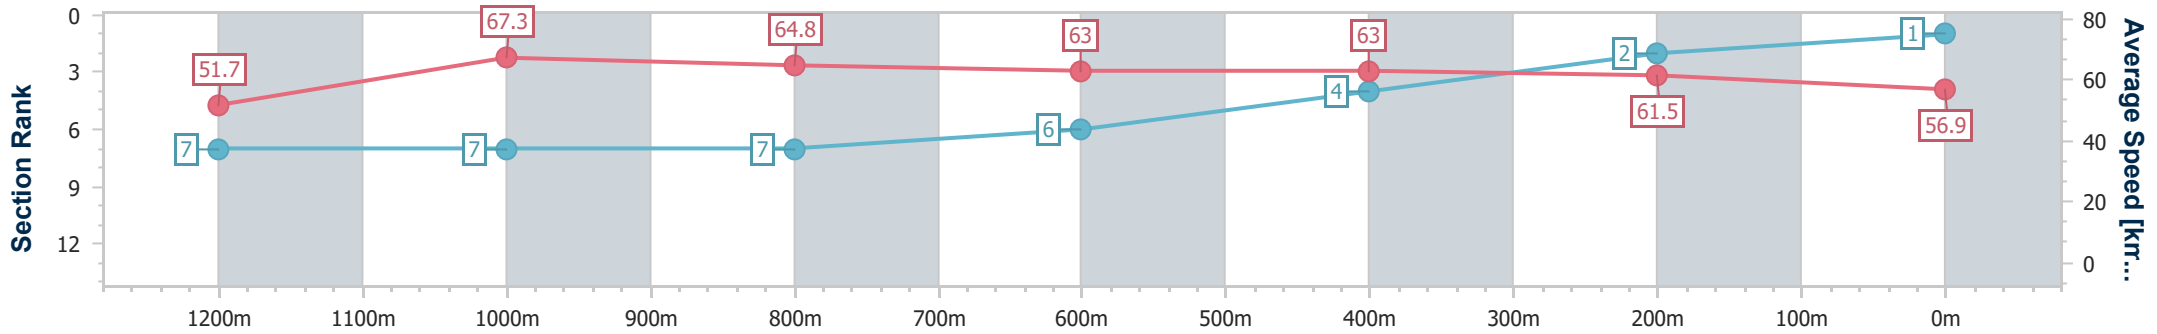

BRISBANE
RACING CLUB

Section	Overall	1200m	1000m	800m	600m	400m	200m
Section Times	1:23.47 [1] (0:13.96)	1:09.51 [7] (0:10.73)	0:58.78 [7] (0:11.25)	0:47.53 [7] (0:11.53)	0:36.00 [6] (0:11.61)	0:24.39 [4] (0:11.68)	0:12.71 [2] (0:12.71)
Average Speed [km/h]	51.7	67.3	64.8	63.0	63.0	61.5	56.9
Top Speed [km/h]	66.1	68.1	66.3	64.1	64.3	63.1	59.5
Avg. Dist. to Rail [m]	3.7	4.1	2.3	1.3	3.7	9.7	9.3
Avg. Stride Freq. [Hz]	2.2	2.2	2.2	2.2	2.2	2.3	2.2
Avg. Stride Length [m]	6.5	8.3	8.2	8.0	7.8	7.5	7.2