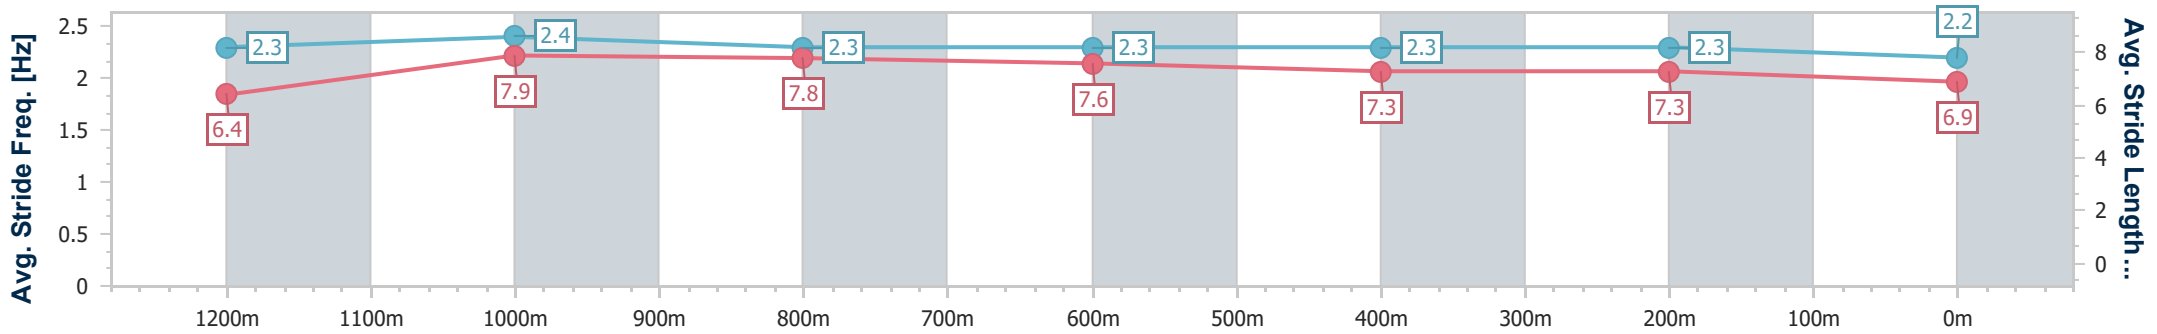

Horse/Jockey Name	Outlawed
Final Rank	5
Fastest Section Time (Section)	0:10.81 (1200m)
Top Speed [km/h] (Section)	68.6 (1200m)
Race State	Finished

Eagle Farm QLD Professional
Race 6: HEART OF THE COMMUNITY Class 6 Plate - 1400m
20 April 2024 - 14:35
Track Rating: Soft 5, Weather: Fine, Rail Position: +1m Entire

BRISBANE
RACING CLUB

Section	Overall	1200m	1000m	800m	600m	400m	200m
Section Times	1:24.26 [5] (0:13.66)	1:10.60 [5] (0:10.81)	0:59.79 [6] (0:11.41)	0:48.38 [6] (0:11.65)	0:36.73 [7] (0:11.64)	0:25.09 [6] (0:11.83)	0:13.26 [4] (0:13.26)
Average Speed [km/h]	52.7	66.9	63.5	61.7	62.0	61.0	54.3
Top Speed [km/h]	67.7	68.6	64.4	63.9	62.9	62.7	58.2
Avg. Dist. to Rail [m]	2.2	3.0	1.2	0.4	1.1	7.1	7.7
Avg. Stride Freq. [Hz]	2.3	2.4	2.3	2.3	2.3	2.3	2.2
Avg. Stride Length [m]	6.4	7.9	7.8	7.6	7.3	7.3	6.9

- [ ] Ranking at each section and finish
- -.-.- No data available at this section
- NA No data available