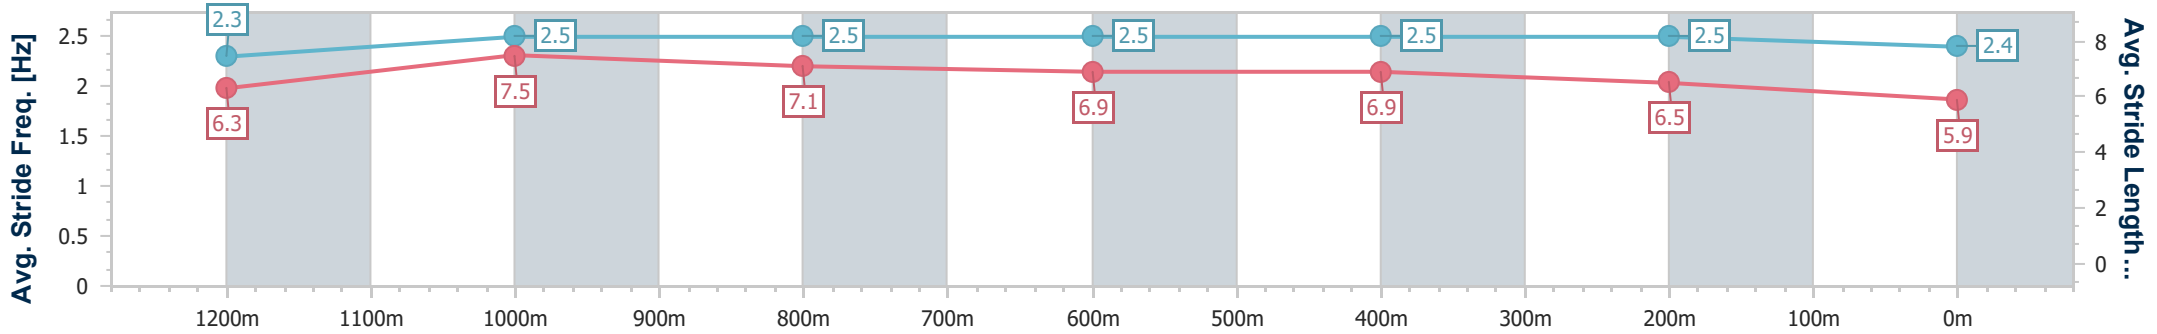

- [] Ranking at each section and finish
- .-.- No data available at this section
- NA No data available

Horse/Jockey Name	Selling Sunset
Final Rank	7
Fastest Section Time (Section)	0:10.72 (1200m)
Top Speed [km/h] (Section)	68.5 (1200m)
Race State	Finished

Eagle Farm QLD Professional
 Race 6: HEART OF THE COMMUNITY Class 6 Plate - 1400m
 20 April 2024 - 14:35
 Track Rating: Soft 5, Weather: Fine, Rail Position: +1m Entire

BRISBANE
RACING CLUB

Section	Overall	1200m	1000m	800m	600m	400m	200m
Section Times	1:25.89 [7] (0:14.09)	1:11.80 [9] (0:10.72)	1:01.08 [8] (0:11.39)	0:49.69 [9] (0:11.60)	0:38.09 [9] (0:11.90)	0:26.19 [8] (0:12.27)	0:13.92 [8] (0:13.92)
Average Speed [km/h]	51.2	67.4	64.3	63.0	61.3	58.8	51.7
Top Speed [km/h]	68.0	68.5	66.0	64.4	62.8	61.5	55.5
Avg. Dist. to Rail [m]	3.4	4.2	4.0	2.9	2.7	4.9	3.6
Avg. Stride Freq. [Hz]	2.3	2.5	2.5	2.5	2.5	2.5	2.4
Avg. Stride Length [m]	6.3	7.5	7.1	6.9	6.9	6.5	5.9