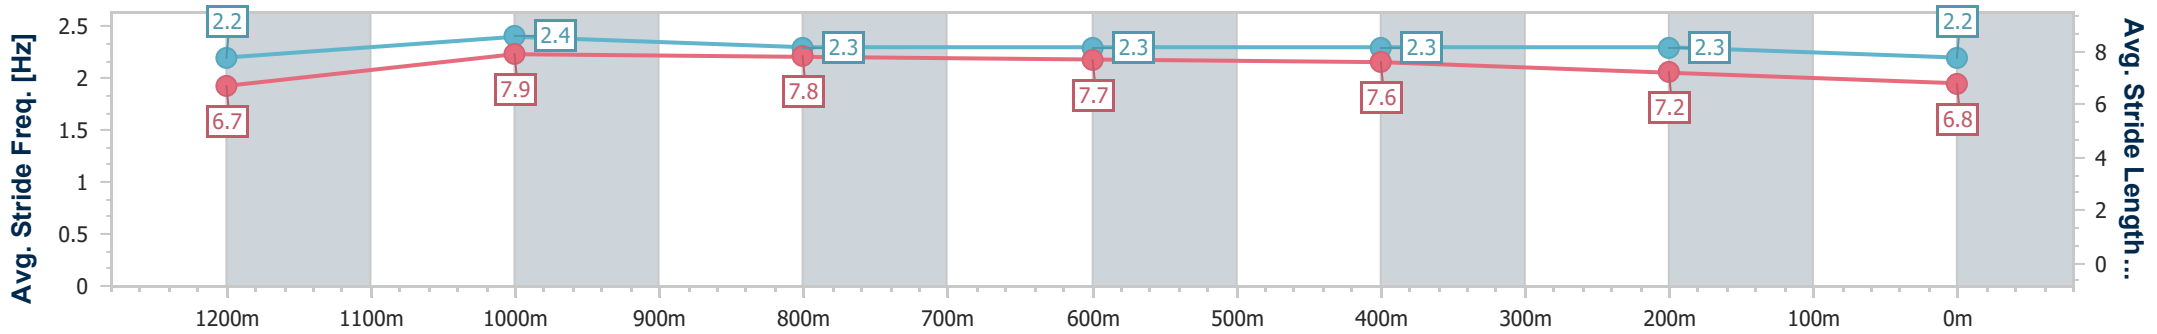

Horse/Jockey Name	Ang Pow
Final Rank	2
Fastest Section Time (Section)	0:10.70 (1200m)
Top Speed [km/h] (Section)	70.1 (Overall)
Race State	Finished

Eagle Farm QLD Professional
Race 6: HEART OF THE COMMUNITY Class 6 Plate - 1400m
20 April 2024 - 14:35
Track Rating: Soft 5, Weather: Fine, Rail Position: +1m Entire

BRISBANE
RACING CLUB

Section	Overall	1200m	1000m	800m	600m	400m	200m
Section Times	1:24.06 [2] (0:13.38)	1:10.68 [1] (0:10.70)	0:59.98 [3] (0:11.30)	0:48.68 [3] (0:11.66)	0:37.02 [3] (0:11.75)	0:25.27 [1] (0:11.90)	0:13.37 [1] (0:13.37)
Average Speed [km/h]	54.2	67.4	64.9	62.6	62.0	60.5	53.8
Top Speed [km/h]	70.1	69.2	66.1	64.6	63.2	63.2	57.7
Avg. Dist. to Rail [m]	6.8	3.9	3.8	2.8	2.5	8.4	8.0
Avg. Stride Freq. [Hz]	2.2	2.4	2.3	2.3	2.3	2.3	2.2
Avg. Stride Length [m]	6.7	7.9	7.8	7.7	7.6	7.2	6.8

- [ ] Ranking at each section and finish
- -.-.- No data available at this section
- NA No data available