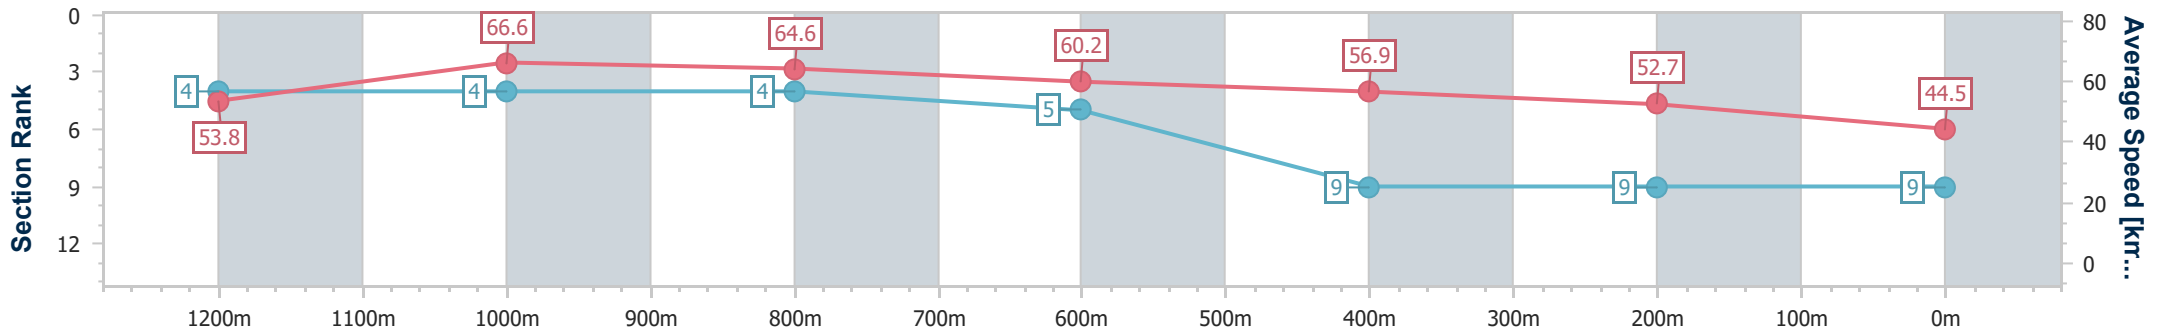

Eagle Farm QLD Professional
 Race 6: HEART OF THE COMMUNITY Class 6 Plate - 1400m
 20 April 2024 - 14:35
 Track Rating: Soft 5, Weather: Fine, Rail Position: +1m Entire

BRISBANE
 RACING CLUB

Section	Overall	1200m	1000m	800m	600m	400m	200m
Section Times	1:26.16 [8] (0:13.45)	1:12.71 [3] (0:10.40)	1:02.31 [1] (0:11.14)	0:51.17 [1] (0:11.79)	0:39.38 [1] (0:12.01)	0:27.37 [2] (0:12.72)	0:14.65 [7] (0:14.65)
Average Speed [km/h]	53.8	69.4	65.5	61.6	59.8	56.8	49.0
Top Speed [km/h]	69.0	71.6	67.7	63.8	61.5	60.0	53.2
Avg. Dist. to Rail [m]	1.7	3.4	2.6	2.2	0.7	4.4	6.9
Avg. Stride Freq. [Hz]	2.4	2.5	2.4	2.4	2.4	2.3	2.2
Avg. Stride Length [m]	6.2	7.5	7.5	7.2	7.1	6.8	6.3

- [] Ranking at each section and finish
- .-.- No data available at this section
- NA No data available

Horse/Jockey Name	She Mine
Final Rank	9
Fastest Section Time (Section)	0:10.79 (1200m)
Top Speed [km/h] (Section)	68.6 (Overall)
Race State	Finished

Eagle Farm QLD Professional
 Race 6: HEART OF THE COMMUNITY Class 6 Plate - 1400m
 20 April 2024 - 14:35
 Track Rating: Soft 5, Weather: Fine, Rail Position: +1m Entire

BRISBANE
 RACING CLUB

Section	Overall	1200m	1000m	800m	600m	400m	200m
Section Times	1:29.91 [9] (0:13.45)	1:16.46 [4] (0:10.79)	1:05.67 [4] (0:11.19)	0:54.48 [4] (0:11.99)	0:42.49 [5] (0:12.64)	0:29.85 [9] (0:13.63)	0:16.22 [9] (0:16.22)
Average Speed [km/h]	53.8	66.6	64.6	60.2	56.9	52.7	44.5
Top Speed [km/h]	68.6	68.4	65.3	63.1	58.3	55.7	49.2
Avg. Dist. to Rail [m]	4.0	1.8	0.4	1.0	0.8	1.1	1.3
Avg. Stride Freq. [Hz]	2.3	2.3	2.3	2.3	2.3	2.1	2.0
Avg. Stride Length [m]	6.5	7.9	7.8	7.2	7.0	6.8	6.2