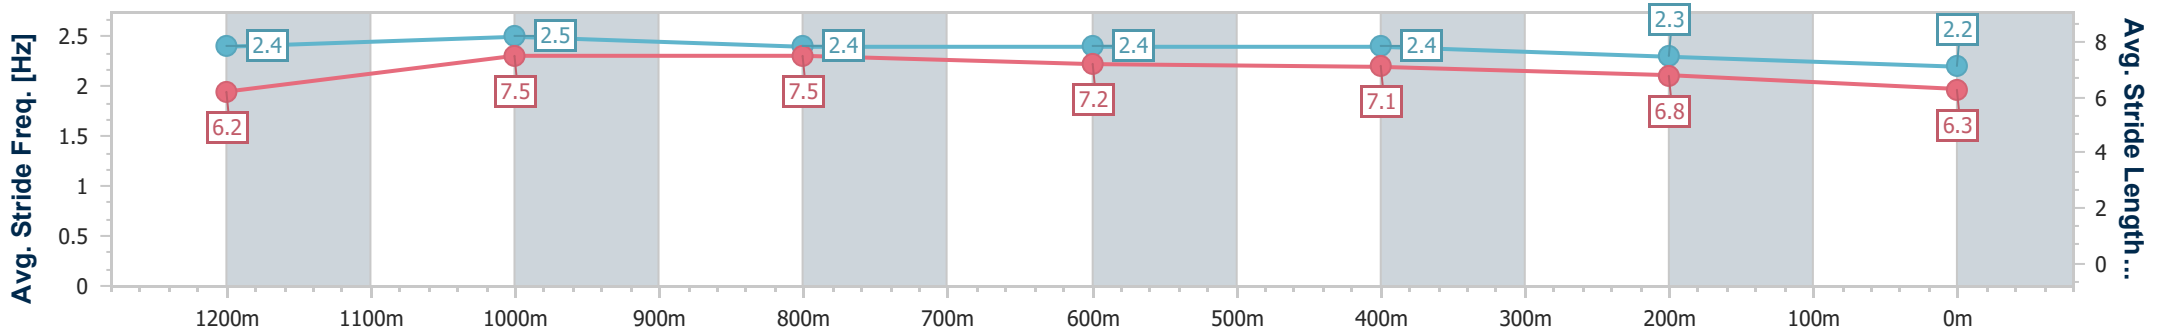

Eagle Farm QLD Professional
 Race 6: HEART OF THE COMMUNITY Class 6 Plate - 1400m
 20 April 2024 - 14:35
 Track Rating: Soft 5, Weather: Fine, Rail Position: +1m Entire

BRISBANE
RACING CLUB

Section	Overall	1200m	1000m	800m	600m	400m	200m
Section Times	1:25.89 [7] (0:14.09)	1:11.80 [9] (0:10.72)	1:01.08 [8] (0:11.39)	0:49.69 [9] (0:11.60)	0:38.09 [9] (0:11.90)	0:26.19 [8] (0:12.27)	0:13.92 [8] (0:13.92)
Average Speed [km/h]	51.2	67.4	64.3	63.0	61.3	58.8	51.7
Top Speed [km/h]	68.0	68.5	66.0	64.4	62.8	61.5	55.5
Avg. Dist. to Rail [m]	3.4	4.2	4.0	2.9	2.7	4.9	3.6
Avg. Stride Freq. [Hz]	2.3	2.5	2.5	2.5	2.5	2.5	2.4
Avg. Stride Length [m]	6.3	7.5	7.1	6.9	6.9	6.5	5.9

- [] Ranking at each section and finish
- .-.- No data available at this section
- NA No data available

Horse/Jockey Name	He's Heaven
Final Rank	8
Fastest Section Time (Section)	0:10.40 (1200m)
Top Speed [km/h] (Section)	71.6 (1200m)
Race State	Finished

Eagle Farm QLD Professional
 Race 6: HEART OF THE COMMUNITY Class 6 Plate - 1400m
 20 April 2024 - 14:35
 Track Rating: Soft 5, Weather: Fine, Rail Position: +1m Entire

BRISBANE
 RACING CLUB

Section	Overall	1200m	1000m	800m	600m	400m	200m
Section Times	1:26.16 [8] (0:13.45)	1:12.71 [3] (0:10.40)	1:02.31 [1] (0:11.14)	0:51.17 [1] (0:11.79)	0:39.38 [1] (0:12.01)	0:27.37 [2] (0:12.72)	0:14.65 [7] (0:14.65)
Average Speed [km/h]	53.8	69.4	65.5	61.6	59.8	56.8	49.0
Top Speed [km/h]	69.0	71.6	67.7	63.8	61.5	60.0	53.2
Avg. Dist. to Rail [m]	1.7	3.4	2.6	2.2	0.7	4.4	6.9
Avg. Stride Freq. [Hz]	2.4	2.5	2.4	2.4	2.4	2.3	2.2
Avg. Stride Length [m]	6.2	7.5	7.5	7.2	7.1	6.8	6.3