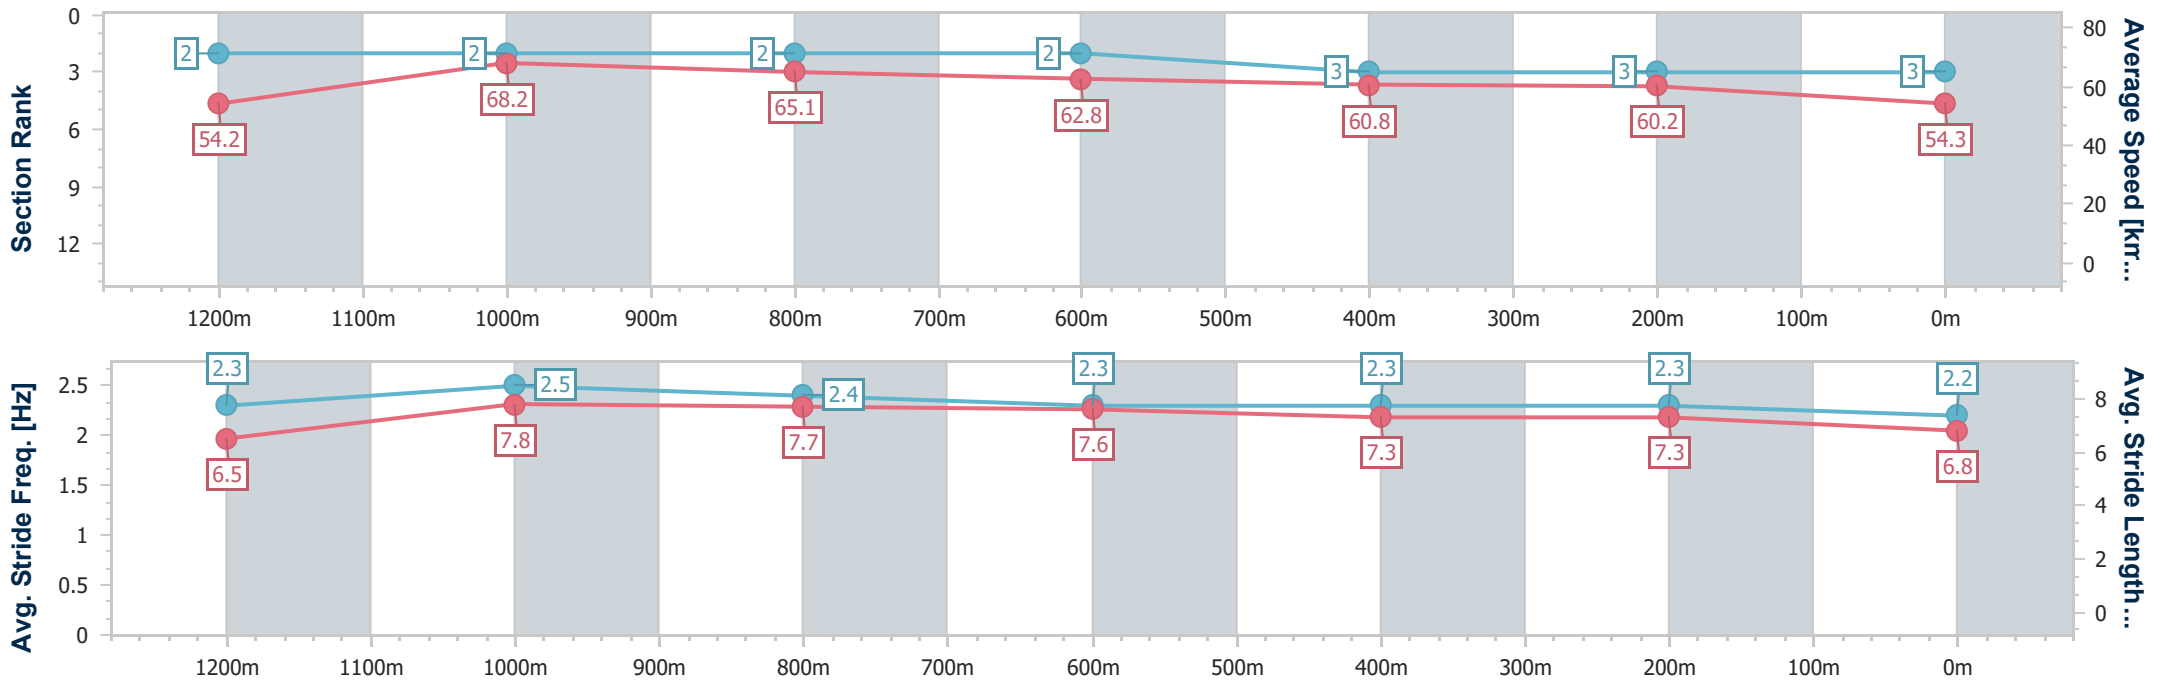

Horse/Jockey Name	Star Of Chaos
Final Rank	3
Fastest Section Time (Section)	0:10.54 (1200m)
Top Speed [km/h] (Section)	70.1 (1200m)
Race State	Finished

Eagle Farm QLD Professional
Race 6: HEART OF THE COMMUNITY Class 6 Plate - 1400m
20 April 2024 - 14:35
Track Rating: Soft 5, Weather: Fine, Rail Position: +1m Entire

BRISBANE
RACING CLUB

Section	Overall	1200m	1000m	800m	600m	400m	200m
Section Times	1:24.07 [3] (0:13.39)	1:10.68 [2] (0:10.54)	1:00.14 [2] (0:11.25)	0:48.89 [2] (0:11.62)	0:37.27 [2] (0:12.04)	0:25.23 [3] (0:11.98)	0:13.25 [3] (0:13.25)
Average Speed [km/h]	54.2	68.2	65.1	62.8	60.8	60.2	54.3
Top Speed [km/h]	69.9	70.1	65.9	65.2	61.9	62.2	57.5
Avg. Dist. to Rail [m]	7.8	5.1	3.0	2.9	3.9	7.9	7.2
Avg. Stride Freq. [Hz]	2.3	2.5	2.4	2.3	2.3	2.3	2.2
Avg. Stride Length [m]	6.5	7.8	7.7	7.6	7.3	7.3	6.8

- [ ] Ranking at each section and finish
- -.-.- No data available at this section
- NA No data available