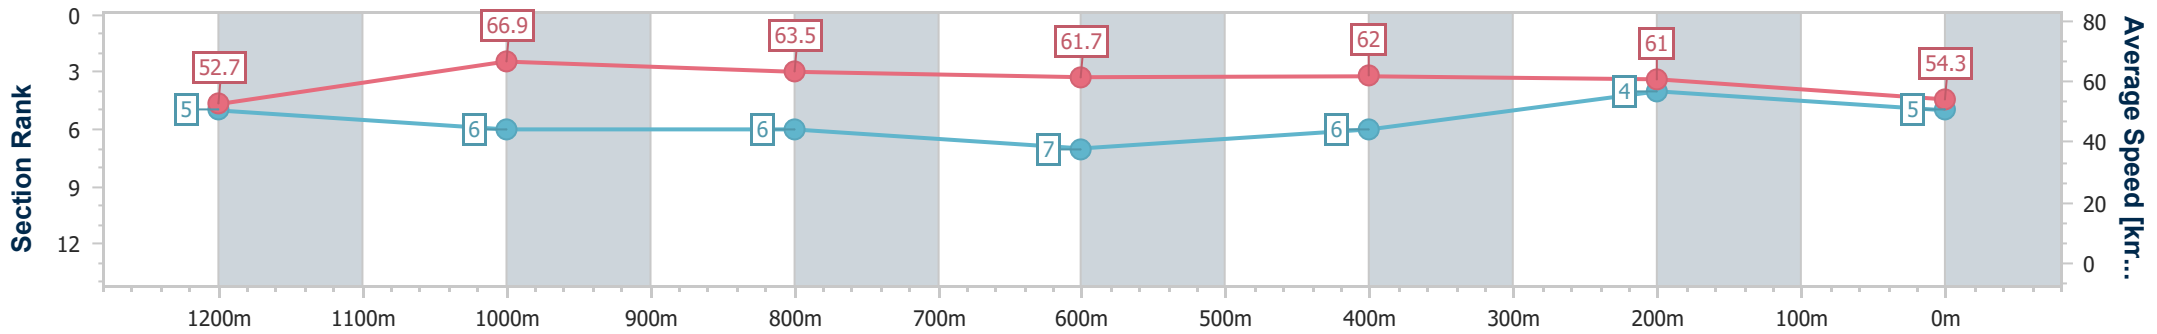

Horse/Jockey Name	Outlawed
Final Rank	5
Fastest Section Time (Section)	0:10.81 (1200m)
Top Speed [km/h] (Section)	68.6 (1200m)
Race State	Finished

Eagle Farm QLD Professional
Race 6: HEART OF THE COMMUNITY Class 6 Plate - 1400m
20 April 2024 - 14:35
Track Rating: Soft 5, Weather: Fine, Rail Position: +1m Entire

BRISBANE
RACING CLUB

Section	Overall	1200m	1000m	800m	600m	400m	200m
Section Times	1:24.26 [5] (0:13.66)	1:10.60 [5] (0:10.81)	0:59.79 [6] (0:11.41)	0:48.38 [6] (0:11.65)	0:36.73 [7] (0:11.64)	0:25.09 [6] (0:11.83)	0:13.26 [4] (0:13.26)
Average Speed [km/h]	52.7	66.9	63.5	61.7	62.0	61.0	54.3
Top Speed [km/h]	67.7	68.6	64.4	63.9	62.9	62.7	58.2
Avg. Dist. to Rail [m]	2.2	3.0	1.2	0.4	1.1	7.1	7.7
Avg. Stride Freq. [Hz]	2.3	2.4	2.3	2.3	2.3	2.3	2.2
Avg. Stride Length [m]	6.4	7.9	7.8	7.6	7.3	7.3	6.9

- [ ] Ranking at each section and finish
- -.-.- No data available at this section
- NA No data available