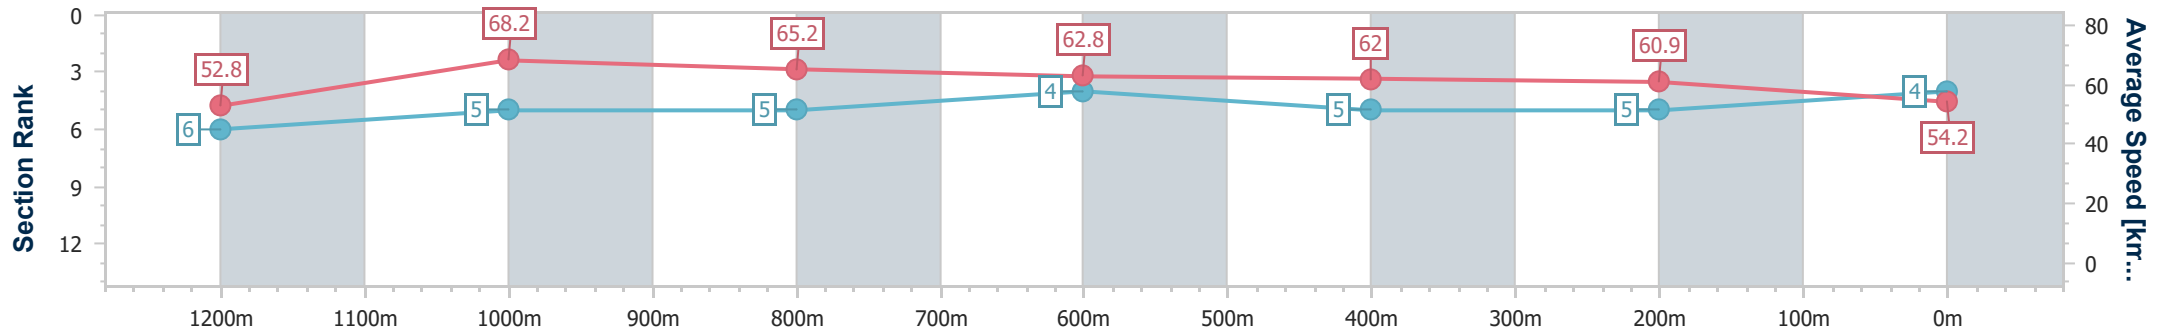

Eagle Farm QLD Professional

Race 6: HEART OF THE COMMUNITY Class 6 Plate - 1400m

20 April 2024 - 14:35

Track Rating: Soft 5, Weather: Fine, Rail Position: +1m Entire

BRISBANE RACING CLUB

Section	Overall	1200m	1000m	800m	600m	400m	200m
Section Times	1:24.26 [4] (0:13.71)	1:10.55 [6] (0:10.56)	0:59.99 [5] (0:11.38)	0:48.61 [5] (0:11.71)	0:36.90 [4] (0:11.80)	0:25.10 [5] (0:11.86)	0:13.24 [5] (0:13.24)
Average Speed [km/h]	52.8	68.2	65.2	62.8	62.0	60.9	54.2
Top Speed [km/h]	68.1	69.9	66.5	64.7	63.3	63.4	57.4
Avg. Dist. to Rail [m]	3.1	4.7	4.7	5.0	4.0	8.6	9.7
Avg. Stride Freq. [Hz]	2.3	2.4	2.3	2.3	2.3	2.3	2.2
Avg. Stride Length [m]	6.5	7.9	7.9	7.7	7.5	7.3	6.8

- [] Ranking at each section and finish
- .-.- No data available at this section
- NA No data available

Horse/Jockey Name	Outlawed
Final Rank	5
Fastest Section Time (Section)	0:10.81 (1200m)
Top Speed [km/h] (Section)	68.6 (1200m)
Race State	Finished