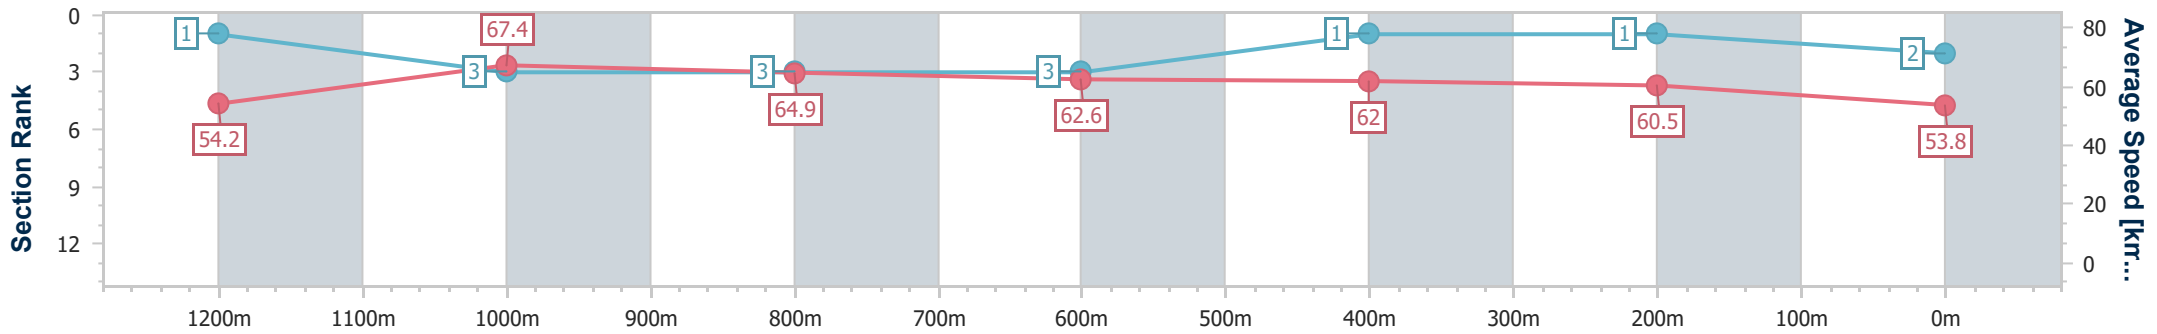

Horse/Jockey Name	Ang Pow
Final Rank	2
Fastest Section Time (Section)	0:10.70 (1200m)
Top Speed [km/h] (Section)	70.1 (Overall)
Race State	Finished

Eagle Farm QLD Professional
Race 6: HEART OF THE COMMUNITY Class 6 Plate - 1400m
20 April 2024 - 14:35
Track Rating: Soft 5, Weather: Fine, Rail Position: +1m Entire

BRISBANE
RACING CLUB

Section	Overall	1200m	1000m	800m	600m	400m	200m
Section Times	1:24.06 [2] (0:13.38)	1:10.68 [1] (0:10.70)	0:59.98 [3] (0:11.30)	0:48.68 [3] (0:11.66)	0:37.02 [3] (0:11.75)	0:25.27 [1] (0:11.90)	0:13.37 [1] (0:13.37)
Average Speed [km/h]	54.2	67.4	64.9	62.6	62.0	60.5	53.8
Top Speed [km/h]	70.1	69.2	66.1	64.6	63.2	63.2	57.7
Avg. Dist. to Rail [m]	6.8	3.9	3.8	2.8	2.5	8.4	8.0
Avg. Stride Freq. [Hz]	2.2	2.4	2.3	2.3	2.3	2.3	2.2
Avg. Stride Length [m]	6.7	7.9	7.8	7.7	7.6	7.2	6.8

- [ ] Ranking at each section and finish
- -.-.- No data available at this section
- NA No data available