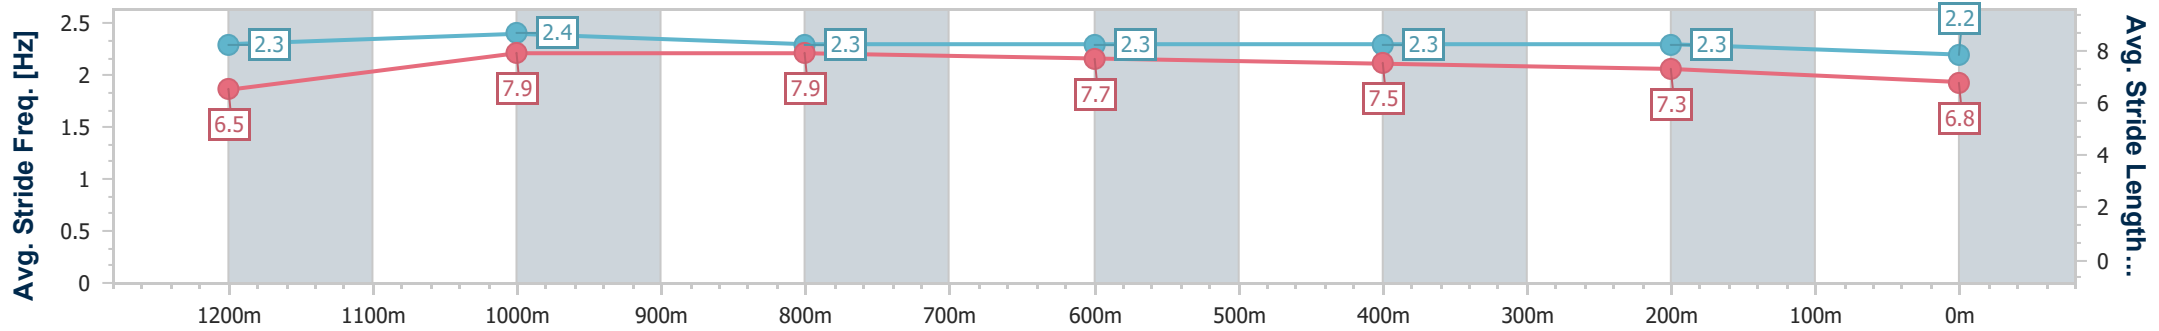

Eagle Farm QLD Professional

Race 6: HEART OF THE COMMUNITY Class 6 Plate - 1400m

20 April 2024 - 14:35

Track Rating: Soft 5, Weather: Fine, Rail Position: +1m Entire

BRISBANE RACING CLUB

Section	Overall	1200m	1000m	800m	600m	400m	200m
Section Times	1:24.26 [4] (0:13.71)	1:10.55 [6] (0:10.56)	0:59.99 [5] (0:11.38)	0:48.61 [5] (0:11.71)	0:36.90 [4] (0:11.80)	0:25.10 [5] (0:11.86)	0:13.24 [5] (0:13.24)
Average Speed [km/h]	52.8	68.2	65.2	62.8	62.0	60.9	54.2
Top Speed [km/h]	68.1	69.9	66.5	64.7	63.3	63.4	57.4
Avg. Dist. to Rail [m]	3.1	4.7	4.7	5.0	4.0	8.6	9.7
Avg. Stride Freq. [Hz]	2.3	2.4	2.3	2.3	2.3	2.3	2.2
Avg. Stride Length [m]	6.5	7.9	7.9	7.7	7.5	7.3	6.8

- [] Ranking at each section and finish
- .-.- No data available at this section
- NA No data available

Horse/Jockey Name	Outlawed
Final Rank	5
Fastest Section Time (Section)	0:10.81 (1200m)
Top Speed [km/h] (Section)	68.6 (1200m)
Race State	Finished