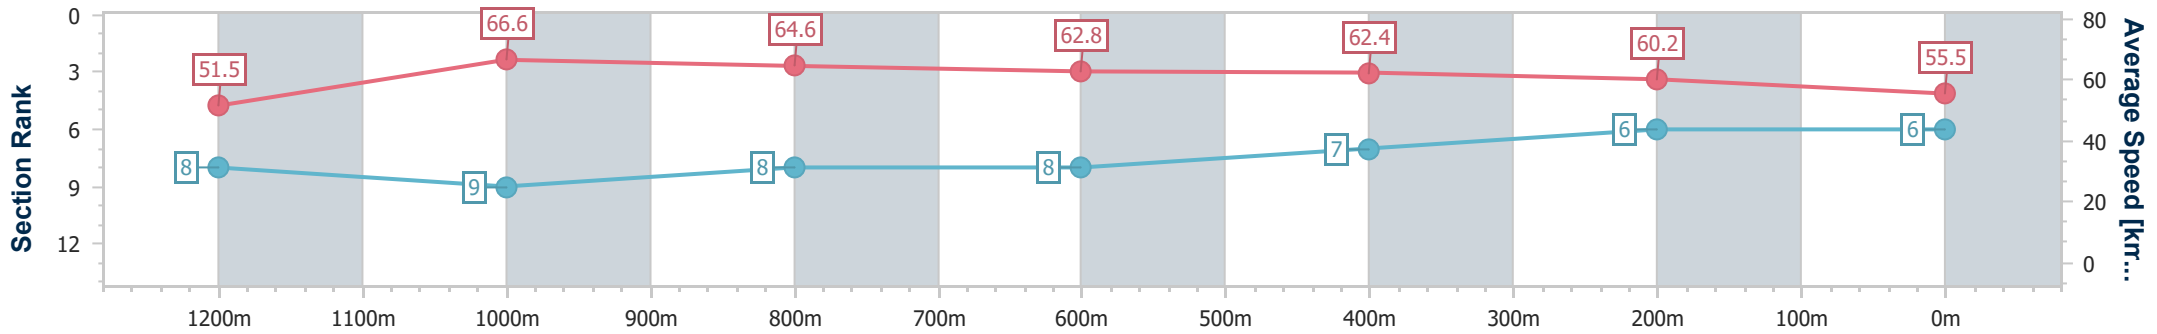

Horse/Jockey Name	Bean Foggy
Final Rank	6
Fastest Section Time (Section)	0:10.79 (1200m)
Top Speed [km/h] (Section)	68.1 (1200m)
Race State	Finished

Eagle Farm QLD Professional
Race 6: HEART OF THE COMMUNITY Class 6 Plate - 1400m
20 April 2024 - 14:35
Track Rating: Soft 5, Weather: Fine, Rail Position: +1m Entire

BRISBANE
RACING CLUB

Section	Overall	1200m	1000m	800m	600m	400m	200m
Section Times	1:24.27 [6] (0:14.06)	1:10.21 [8] (0:10.79)	0:59.42 [9] (0:11.33)	0:48.09 [8] (0:11.51)	0:36.58 [8] (0:11.66)	0:24.92 [7] (0:11.96)	0:12.96 [6] (0:12.96)
Average Speed [km/h]	51.5	66.6	64.6	62.8	62.4	60.2	55.5
Top Speed [km/h]	65.1	68.1	66.2	64.7	63.6	62.4	57.6
Avg. Dist. to Rail [m]	6.3	4.5	2.6	1.5	1.5	3.4	3.6
Avg. Stride Freq. [Hz]	2.3	2.4	2.4	2.4	2.4	2.4	2.3
Avg. Stride Length [m]	6.3	7.6	7.5	7.4	7.3	7.0	6.7

- [ ] Ranking at each section and finish
- -.-.- No data available at this section
- NA No data available