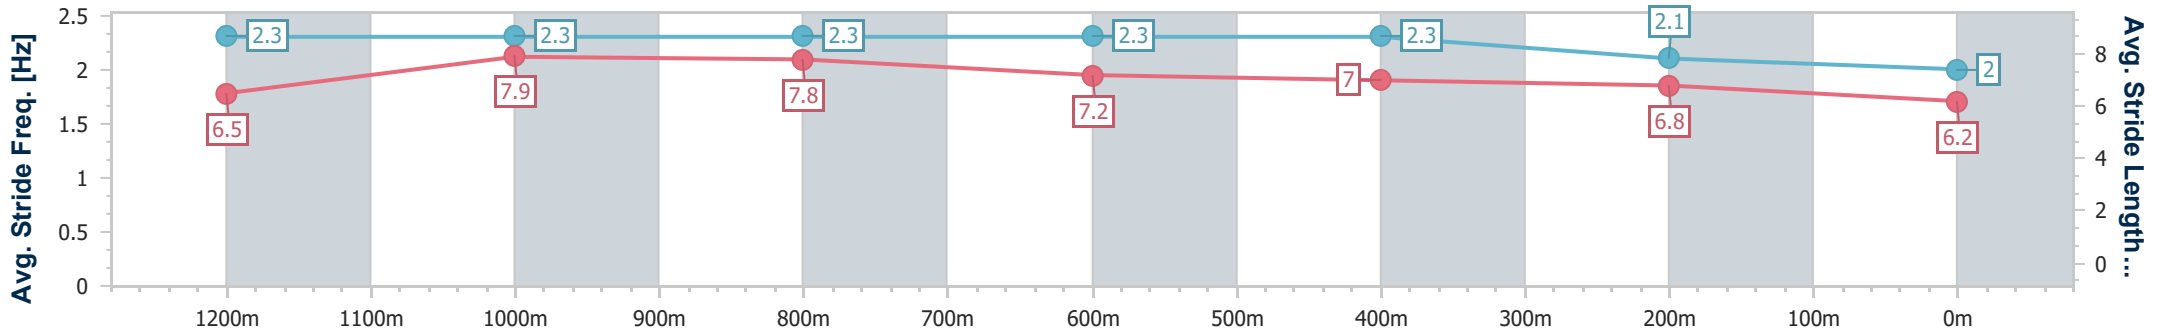

Eagle Farm QLD Professional
 Race 6: HEART OF THE COMMUNITY Class 6 Plate - 1400m
 20 April 2024 - 14:35
 Track Rating: Soft 5, Weather: Fine, Rail Position: +1m Entire

BRISBANE
 RACING CLUB

Section	Overall	1200m	1000m	800m	600m	400m	200m
Section Times	1:26.16 [8] (0:13.45)	1:12.71 [3] (0:10.40)	1:02.31 [1] (0:11.14)	0:51.17 [1] (0:11.79)	0:39.38 [1] (0:12.01)	0:27.37 [2] (0:12.72)	0:14.65 [7] (0:14.65)
Average Speed [km/h]	53.8	69.4	65.5	61.6	59.8	56.8	49.0
Top Speed [km/h]	69.0	71.6	67.7	63.8	61.5	60.0	53.2
Avg. Dist. to Rail [m]	1.7	3.4	2.6	2.2	0.7	4.4	6.9
Avg. Stride Freq. [Hz]	2.4	2.5	2.4	2.4	2.4	2.3	2.2
Avg. Stride Length [m]	6.2	7.5	7.5	7.2	7.1	6.8	6.3

- [] Ranking at each section and finish
- .-.- No data available at this section
- NA No data available

Horse/Jockey Name	She Mine
Final Rank	9
Fastest Section Time (Section)	0:10.79 (1200m)
Top Speed [km/h] (Section)	68.6 (Overall)
Race State	Finished

Eagle Farm QLD Professional
 Race 6: HEART OF THE COMMUNITY Class 6 Plate - 1400m
 20 April 2024 - 14:35
 Track Rating: Soft 5, Weather: Fine, Rail Position: +1m Entire

BRISBANE
 RACING CLUB

Section	Overall	1200m	1000m	800m	600m	400m	200m
Section Times	1:29.91 [9] (0:13.45)	1:16.46 [4] (0:10.79)	1:05.67 [4] (0:11.19)	0:54.48 [4] (0:11.99)	0:42.49 [5] (0:12.64)	0:29.85 [9] (0:13.63)	0:16.22 [9] (0:16.22)
Average Speed [km/h]	53.8	66.6	64.6	60.2	56.9	52.7	44.5
Top Speed [km/h]	68.6	68.4	65.3	63.1	58.3	55.7	49.2
Avg. Dist. to Rail [m]	4.0	1.8	0.4	1.0	0.8	1.1	1.3
Avg. Stride Freq. [Hz]	2.3	2.3	2.3	2.3	2.3	2.1	2.0
Avg. Stride Length [m]	6.5	7.9	7.8	7.2	7.0	6.8	6.2

- [] Ranking at each section and finish
- .-.- No data available at this section
- NA No data available