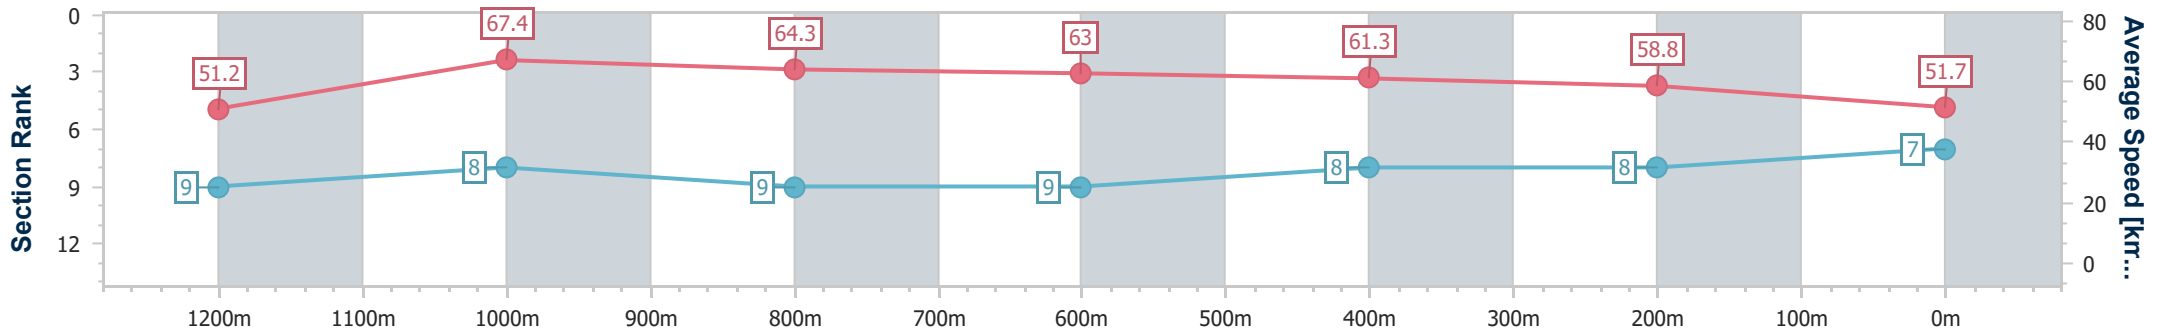

Horse/Jockey Name	Selling Sunset
Final Rank	7
Fastest Section Time (Section)	0:10.72 (1200m)
Top Speed [km/h] (Section)	68.5 (1200m)
Race State	Finished

Eagle Farm QLD Professional
Race 6: HEART OF THE COMMUNITY Class 6 Plate - 1400m
20 April 2024 - 14:35
Track Rating: Soft 5, Weather: Fine, Rail Position: +1m Entire

BRISBANE
RACING CLUB

Section	Overall	1200m	1000m	800m	600m	400m	200m
Section Times	1:25.89 [7] (0:14.09)	1:11.80 [9] (0:10.72)	1:01.08 [8] (0:11.39)	0:49.69 [9] (0:11.60)	0:38.09 [9] (0:11.90)	0:26.19 [8] (0:12.27)	0:13.92 [8] (0:13.92)
Average Speed [km/h]	51.2	67.4	64.3	63.0	61.3	58.8	51.7
Top Speed [km/h]	68.0	68.5	66.0	64.4	62.8	61.5	55.5
Avg. Dist. to Rail [m]	3.4	4.2	4.0	2.9	2.7	4.9	3.6
Avg. Stride Freq. [Hz]	2.3	2.5	2.5	2.5	2.5	2.5	2.4
Avg. Stride Length [m]	6.3	7.5	7.1	6.9	6.9	6.5	5.9

- [ ] Ranking at each section and finish
- -.-.- No data available at this section
- NA No data available