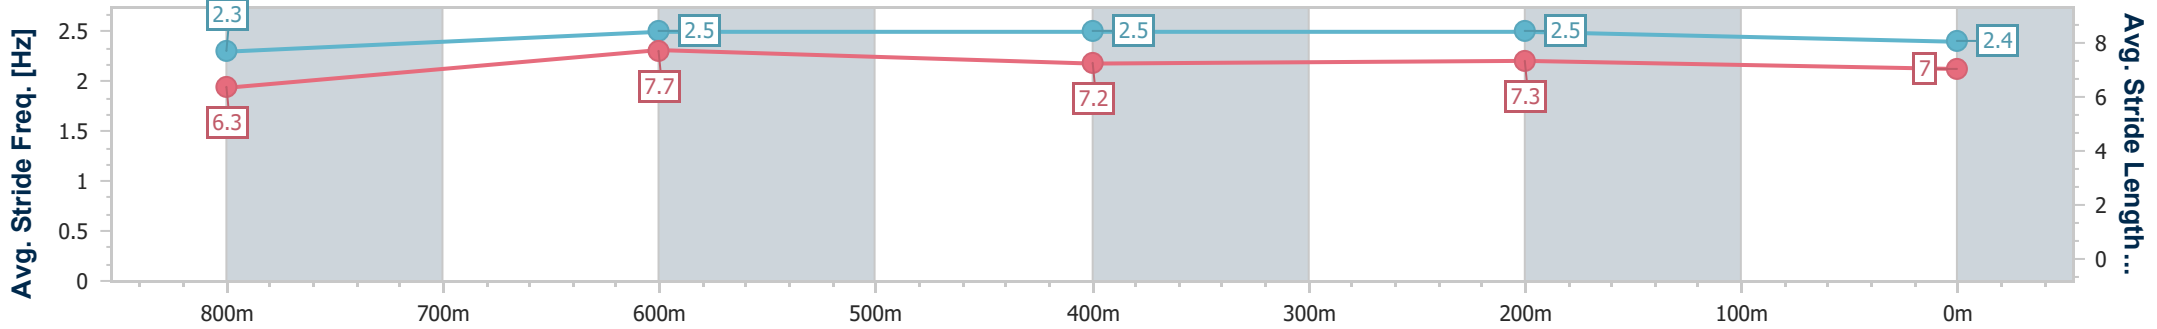

Horse/Jockey Name	Liberty Steps
Final Rank	5
Fastest Section Time (Section)	0:10.34 (800m)
Top Speed [km/h] (Section)	70.1 (800m)
Race State	Finished

Eagle Farm QLD Professional
Race 1: SKY RACING Class 3 Plate - 1000m
20 April 2024 - 11:39
Track Rating: Good 4, Weather: Fine, Rail Position: +1m Entire

BRISBANE
RACING CLUB

Section	Overall	800m	600m	400m	200m
Section Times	0:58.27 [5] (0:13.82)	0:44.45 [7] (0:10.34)	0:34.11 [5] (0:10.88)	0:23.23 [6] (0:11.11)	0:12.12 [7] (0:12.12)
Average Speed [km/h]	52.2	69.5	65.7	64.8	59.3
Top Speed [km/h]	68.6	70.1	66.6	65.8	63.4
Avg. Dist. to Rail [m]	3.7	1.3	1.3	1.7	2.2
Avg. Stride Freq. [Hz]	2.3	2.5	2.5	2.5	2.4
Avg. Stride Length [m]	6.3	7.7	7.2	7.3	7.0

- [ ] Ranking at each section and finish
- -.-.- No data available at this section
- NA No data available