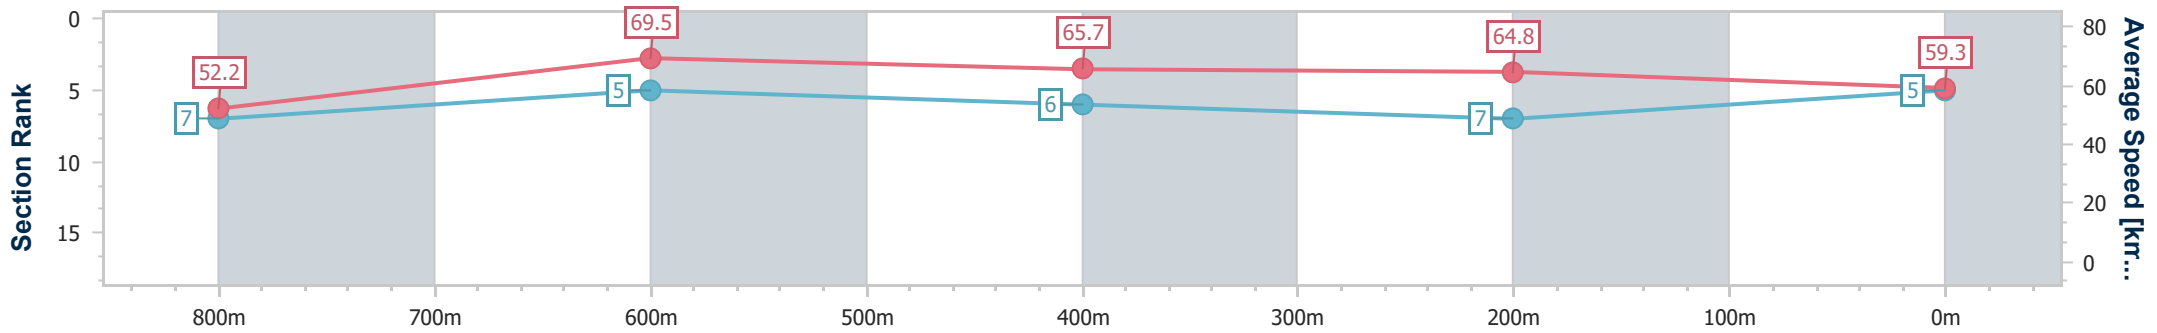

Horse/Jockey Name	Liberty Steps
Final Rank	5
Fastest Section Time (Section)	0:10.34 (800m)
Top Speed [km/h] (Section)	70.1 (800m)
Race State	Finished

Eagle Farm QLD Professional
Race 1: SKY RACING Class 3 Plate - 1000m
20 April 2024 - 11:39
Track Rating: Good 4, Weather: Fine, Rail Position: +1m Entire

BRISBANE
RACING CLUB

Section	Overall	800m	600m	400m	200m
Section Times	0:58.27 [5] (0:13.82)	0:44.45 [7] (0:10.34)	0:34.11 [5] (0:10.88)	0:23.23 [6] (0:11.11)	0:12.12 [7] (0:12.12)
Average Speed [km/h]	52.2	69.5	65.7	64.8	59.3
Top Speed [km/h]	68.6	70.1	66.6	65.8	63.4
Avg. Dist. to Rail [m]	3.7	1.3	1.3	1.7	2.2
Avg. Stride Freq. [Hz]	2.3	2.5	2.5	2.5	2.4
Avg. Stride Length [m]	6.3	7.7	7.2	7.3	7.0

- [ ] Ranking at each section and finish
- -.-.- No data available at this section
- NA No data available