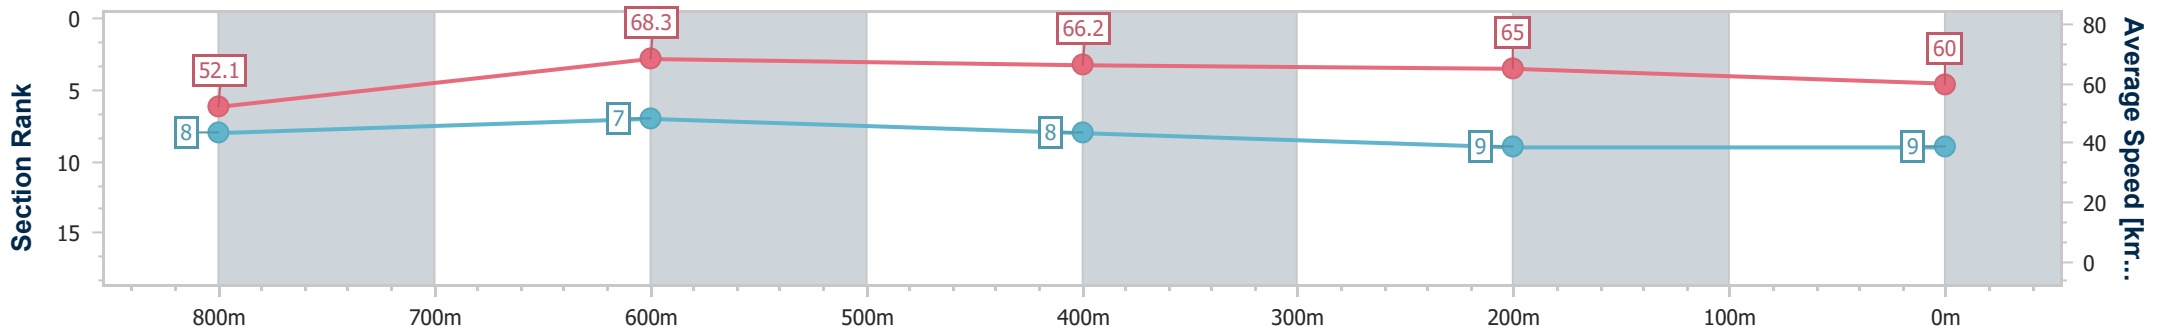

- [ ] Ranking at each section and finish
- .-.- No data available at this section
- NA No data available

|                                |                  |
|--------------------------------|------------------|
| Horse/Jockey Name              | Bernice's Spirit |
| Final Rank                     | 9                |
| Fastest Section Time (Section) | 0:10.51 (800m)   |
| Top Speed [km/h] (Section)     | 69.2 (800m)      |
| Race State                     | Finished         |

Eagle Farm QLD Professional  
 Race 1: SKY RACING Class 3 Plate - 1000m  
 20 April 2024 - 11:39  
 Track Rating: Good 4, Weather: Fine, Rail Position: +1m Entire

BRISBANE  
RACING CLUB

| Section                | Overall                  | 800m                     | 600m                     | 400m                     | 200m                     |
|------------------------|--------------------------|--------------------------|--------------------------|--------------------------|--------------------------|
| Section Times          | 0:58.42 [9]<br>(0:13.92) | 0:44.50 [8]<br>(0:10.51) | 0:33.99 [7]<br>(0:10.90) | 0:23.09 [8]<br>(0:11.09) | 0:12.00 [9]<br>(0:12.00) |
| Average Speed [km/h]   | 52.1                     | 68.3                     | 66.2                     | 65.0                     | 60.0                     |
| Top Speed [km/h]       | 67.6                     | 69.2                     | 66.4                     | 66.4                     | 63.0                     |
| Avg. Dist. to Rail [m] | 6.1                      | 0.5                      | 1.0                      | 0.4                      | 0.9                      |
| Avg. Stride Freq. [Hz] | 2.3                      | 2.4                      | 2.3                      | 2.5                      | 2.4                      |
| Avg. Stride Length [m] | 6.3                      | 7.8                      | 7.8                      | 7.1                      | 6.9                      |