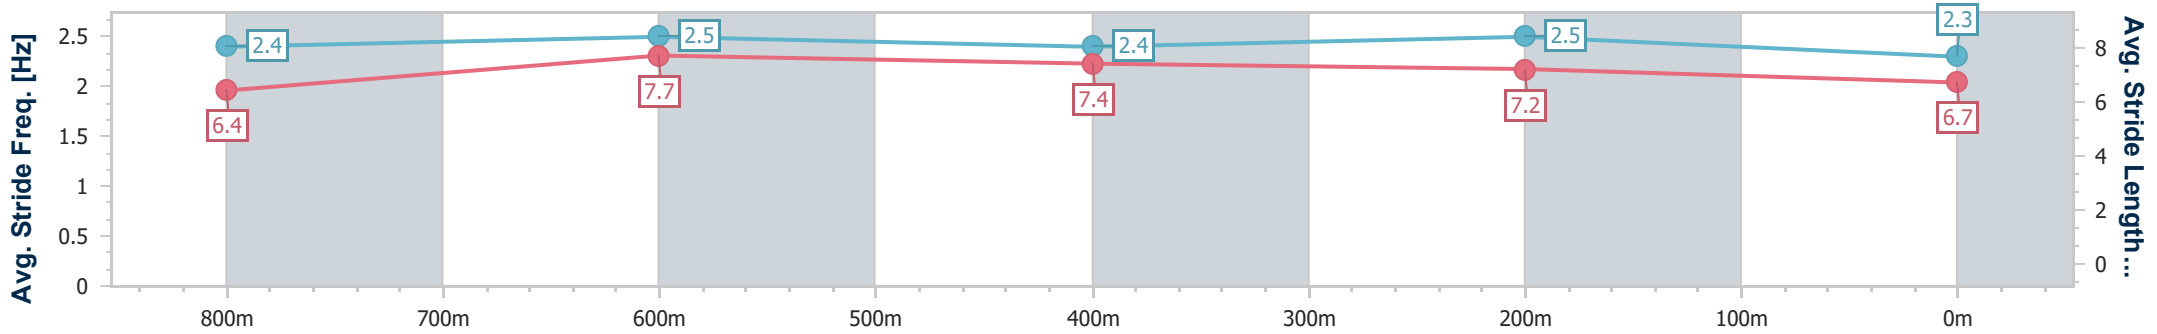

### Eagle Farm QLD Professional

Race 1: SKY RACING Class 3 Plate - 1000m

20 April 2024 - 11:39

Track Rating: Good 4, Weather: Fine, Rail Position: +1m Entire

BRISBANE RACING CLUB

| Section                | Overall                  | 800m                     | 600m                     | 400m                     | 200m                     |
|------------------------|--------------------------|--------------------------|--------------------------|--------------------------|--------------------------|
| Section Times          | 0:58.42 [8]<br>(0:13.15) | 0:45.27 [2]<br>(0:10.44) | 0:34.83 [2]<br>(0:11.03) | 0:23.80 [2]<br>(0:11.06) | 0:12.74 [3]<br>(0:12.74) |
| Average Speed [km/h]   | 54.8                     | 69.2                     | 65.3                     | 65.1                     | 56.3                     |
| Top Speed [km/h]       | 69.8                     | 69.9                     | 66.7                     | 66.4                     | 61.4                     |
| Avg. Dist. to Rail [m] | 3.3                      | 0.6                      | 0.4                      | 1.2                      | 0.4                      |
| Avg. Stride Freq. [Hz] | 2.4                      | 2.5                      | 2.4                      | 2.5                      | 2.3                      |
| Avg. Stride Length [m] | 6.4                      | 7.7                      | 7.4                      | 7.2                      | 6.7                      |

- [ ] Ranking at each section and finish
- .-.- No data available at this section
- NA No data available

|                                |                  |
|--------------------------------|------------------|
| Horse/Jockey Name              | Bernice's Spirit |
| Final Rank                     | 9                |
| Fastest Section Time (Section) | 0:10.51 (800m)   |
| Top Speed [km/h] (Section)     | 69.2 (800m)      |
| Race State                     | Finished         |