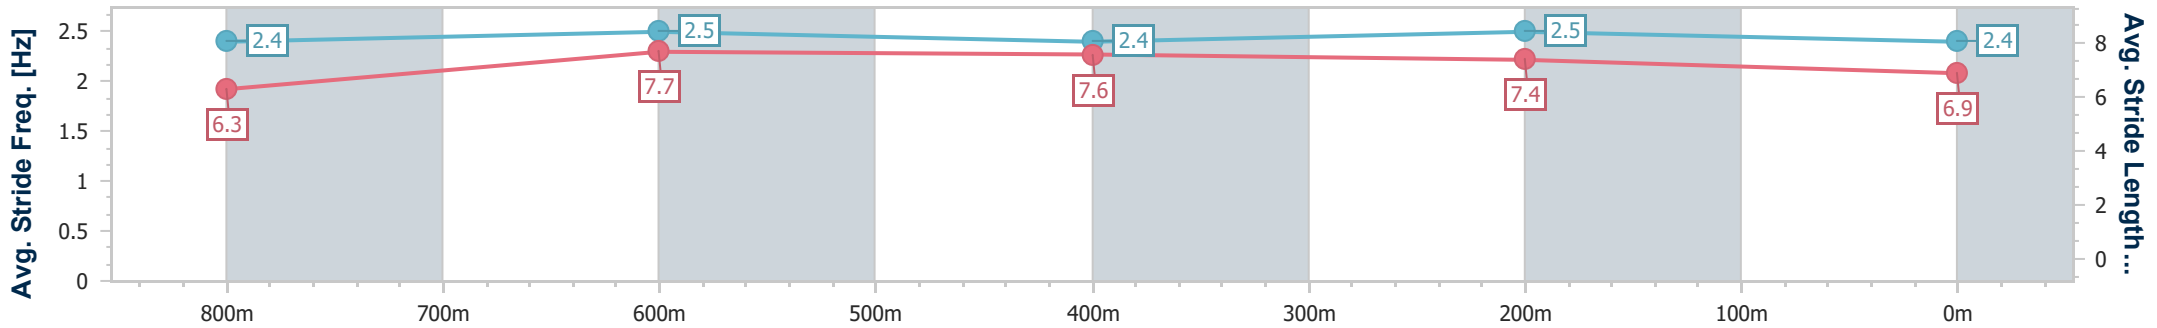

Horse/Jockey Name	Hidden Wealth
Final Rank	1
Fastest Section Time (Section)	0:10.53 (800m)
Top Speed [km/h] (Section)	70.3 (800m)
Race State	Finished

Eagle Farm QLD Professional
Race 1: SKY RACING Class 3 Plate - 1000m
20 April 2024 - 11:39
Track Rating: Good 4, Weather: Fine, Rail Position: +1m Entire

BRISBANE
RACING CLUB

Section	Overall	800m	600m	400m	200m
Section Times	0:57.60 [1] (0:13.31)	0:44.29 [3] (0:10.53)	0:33.76 [3] (0:11.01)	0:22.75 [3] (0:10.70)	0:12.05 [2] (0:12.05)
Average Speed [km/h]	54.7	69.2	66.5	67.3	59.8
Top Speed [km/h]	69.8	70.3	67.7	69.0	64.4
Avg. Dist. to Rail [m]	6.2	3.3	3.4	3.1	2.3
Avg. Stride Freq. [Hz]	2.4	2.5	2.4	2.5	2.4
Avg. Stride Length [m]	6.3	7.7	7.6	7.4	6.9

- [ ] Ranking at each section and finish
- -.-.- No data available at this section
- NA No data available