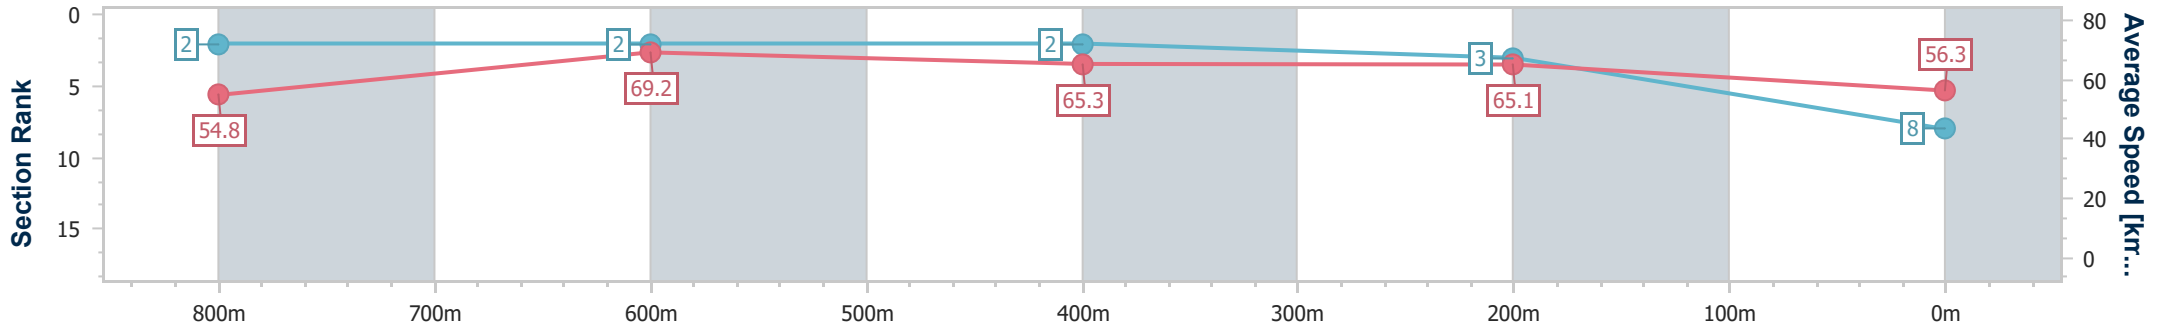

### Eagle Farm QLD Professional

Race 1: SKY RACING Class 3 Plate - 1000m

20 April 2024 - 11:39

Track Rating: Good 4, Weather: Fine, Rail Position: +1m Entire

BRISBANE RACING CLUB

| Section                | Overall                  | 800m                     | 600m                     | 400m                     | 200m                     |
|------------------------|--------------------------|--------------------------|--------------------------|--------------------------|--------------------------|
| Section Times          | 0:58.42 [8]<br>(0:13.15) | 0:45.27 [2]<br>(0:10.44) | 0:34.83 [2]<br>(0:11.03) | 0:23.80 [2]<br>(0:11.06) | 0:12.74 [3]<br>(0:12.74) |
| Average Speed [km/h]   | 54.8                     | 69.2                     | 65.3                     | 65.1                     | 56.3                     |
| Top Speed [km/h]       | 69.8                     | 69.9                     | 66.7                     | 66.4                     | 61.4                     |
| Avg. Dist. to Rail [m] | 3.3                      | 0.6                      | 0.4                      | 1.2                      | 0.4                      |
| Avg. Stride Freq. [Hz] | 2.4                      | 2.5                      | 2.4                      | 2.5                      | 2.3                      |
| Avg. Stride Length [m] | 6.4                      | 7.7                      | 7.4                      | 7.2                      | 6.7                      |

- [ ] Ranking at each section and finish
- .-.- No data available at this section
- NA No data available

|                                |                  |
|--------------------------------|------------------|
| Horse/Jockey Name              | Bernice's Spirit |
| Final Rank                     | 9                |
| Fastest Section Time (Section) | 0:10.51 (800m)   |
| Top Speed [km/h] (Section)     | 69.2 (800m)      |
| Race State                     | Finished         |