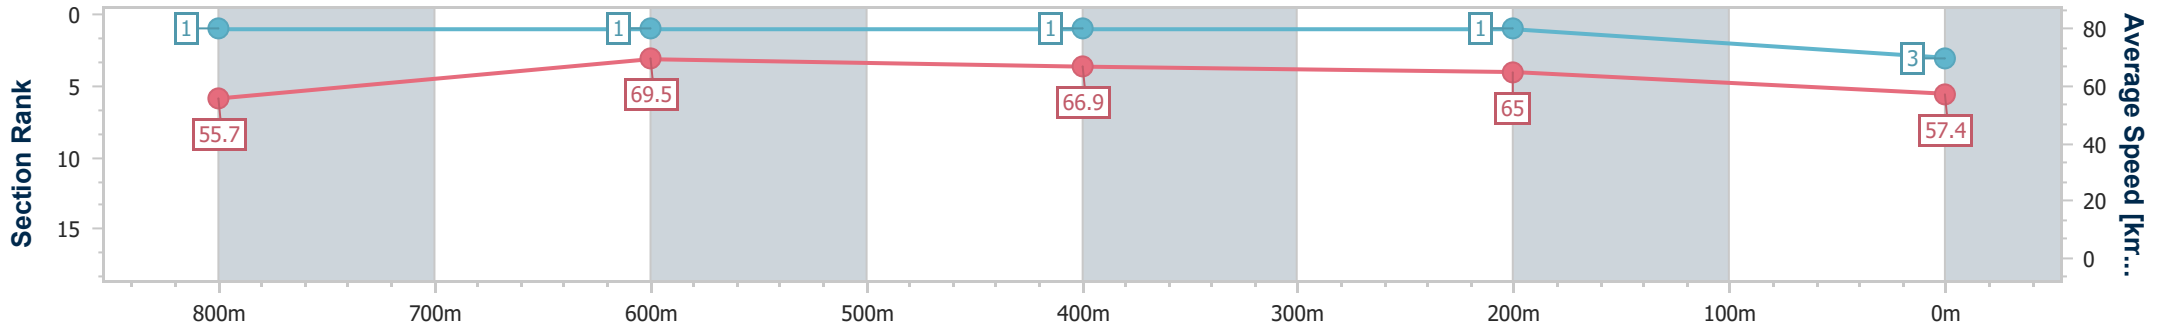

Horse/Jockey Name	Barassi
Final Rank	3
Fastest Section Time (Section)	0:10.50 (800m)
Top Speed [km/h] (Section)	72.2 (Overall)
Race State	Finished

Eagle Farm QLD Professional
Race 1: SKY RACING Class 3 Plate - 1000m
20 April 2024 - 11:39
Track Rating: Good 4, Weather: Fine, Rail Position: +1m Entire

BRISBANE
RACING CLUB

Section	Overall	800m	600m	400m	200m
Section Times	0:57.94 [3] (0:13.03)	0:44.91 [1] (0:10.50)	0:34.41 [1] (0:10.79)	0:23.62 [1] (0:11.06)	0:12.56 [1] (0:12.56)
Average Speed [km/h]	55.7	69.5	66.9	65.0	57.4
Top Speed [km/h]	72.2	71.8	68.0	68.1	63.1
Avg. Dist. to Rail [m]	7.7	2.3	0.5	0.8	1.5
Avg. Stride Freq. [Hz]	2.3	2.5	2.4	2.4	2.3
Avg. Stride Length [m]	6.7	7.8	7.8	7.5	7.0

- [ ] Ranking at each section and finish
- -.-.- No data available at this section
- NA No data available