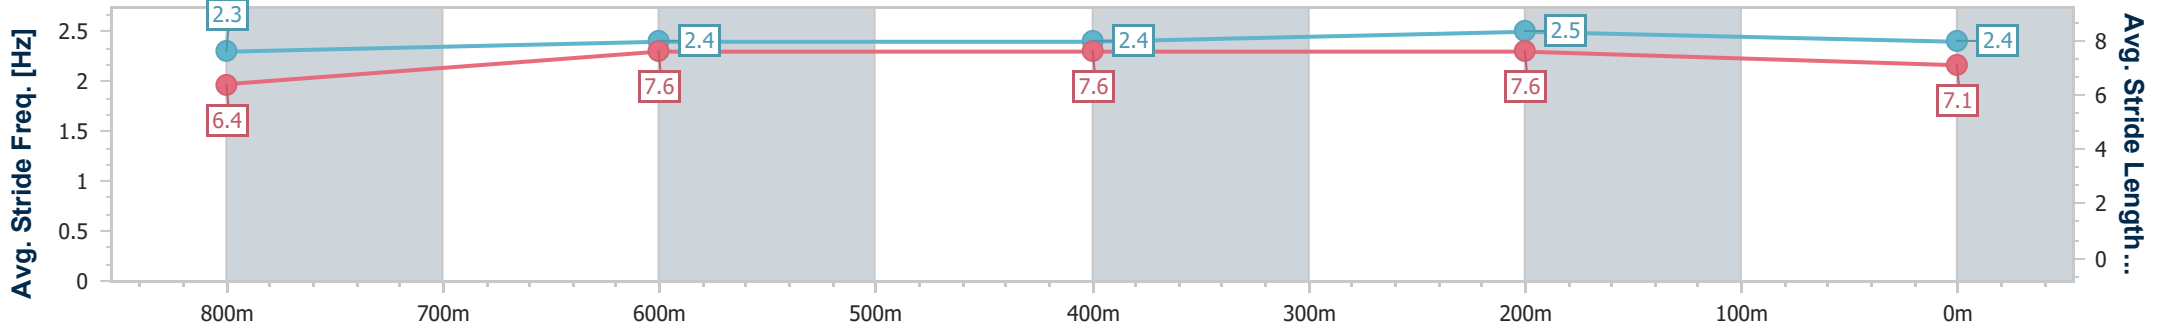

### Eagle Farm QLD Professional

Race 1: SKY RACING Class 3 Plate - 1000m

20 April 2024 - 11:39

Track Rating: Good 4, Weather: Fine, Rail Position: +1m Entire

BRISBANE RACING CLUB

| Section                | Overall                  | 800m                     | 600m                     | 400m                     | 200m                     |
|------------------------|--------------------------|--------------------------|--------------------------|--------------------------|--------------------------|
| Section Times          | 0:58.28 [6]<br>(0:13.96) | 0:44.32 [9]<br>(0:10.91) | 0:33.41 [9]<br>(0:10.79) | 0:22.62 [9]<br>(0:10.69) | 0:11.93 [8]<br>(0:11.93) |
| Average Speed [km/h]   | 52.5                     | 65.9                     | 66.6                     | 67.4                     | 60.2                     |
| Top Speed [km/h]       | 63.0                     | 67.4                     | 67.8                     | 69.1                     | 68.0                     |
| Avg. Dist. to Rail [m] | 9.4                      | 3.4                      | 1.5                      | 2.8                      | 3.7                      |
| Avg. Stride Freq. [Hz] | 2.3                      | 2.4                      | 2.4                      | 2.5                      | 2.4                      |
| Avg. Stride Length [m] | 6.4                      | 7.6                      | 7.6                      | 7.6                      | 7.1                      |

- [ ] Ranking at each section and finish
- .-.- No data available at this section
- NA No data available

|                                |                |
|--------------------------------|----------------|
| Horse/Jockey Name              | Introducing    |
| Final Rank                     | 7              |
| Fastest Section Time (Section) | 0:10.49 (800m) |
| Top Speed [km/h] (Section)     | 69.4 (800m)    |
| Race State                     | Finished       |