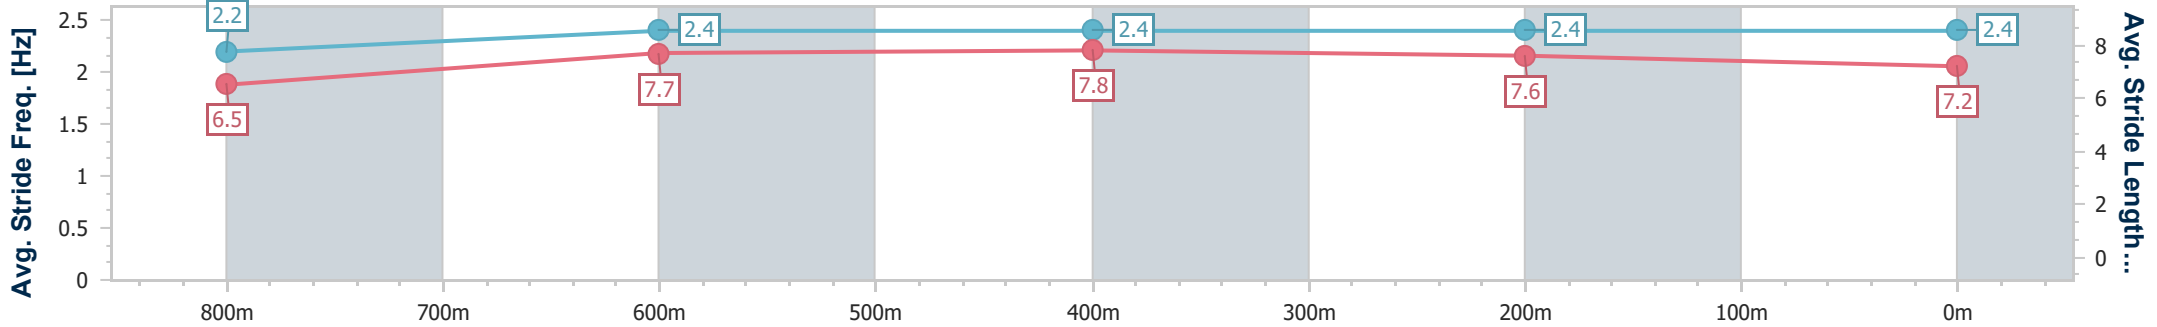

### Eagle Farm QLD Professional

Race 1: SKY RACING Class 3 Plate - 1000m

20 April 2024 - 11:39

Track Rating: Good 4, Weather: Fine, Rail Position: +1m Entire

BRISBANE RACING CLUB

| Section                | Overall                  | 800m                     | 600m                     | 400m                     | 200m                     |
|------------------------|--------------------------|--------------------------|--------------------------|--------------------------|--------------------------|
| Section Times          | 0:57.87 [2]<br>(0:13.80) | 0:44.07 [6]<br>(0:10.68) | 0:33.39 [8]<br>(0:10.80) | 0:22.59 [7]<br>(0:10.78) | 0:11.81 [5]<br>(0:11.81) |
| Average Speed [km/h]   | 52.4                     | 68.7                     | 67.9                     | 66.6                     | 61.0                     |
| Top Speed [km/h]       | 67.0                     | 69.3                     | 68.6                     | 68.0                     | 65.3                     |
| Avg. Dist. to Rail [m] | 5.3                      | 3.4                      | 3.3                      | 5.6                      | 5.9                      |
| Avg. Stride Freq. [Hz] | 2.2                      | 2.4                      | 2.4                      | 2.4                      | 2.4                      |
| Avg. Stride Length [m] | 6.5                      | 7.7                      | 7.8                      | 7.6                      | 7.2                      |