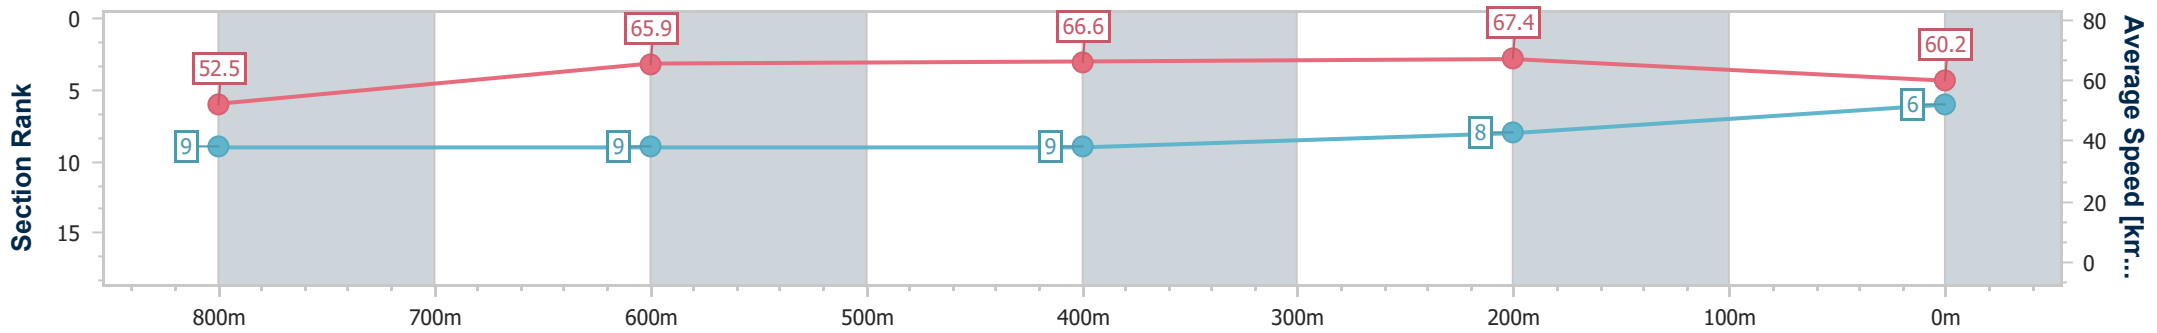

### Eagle Farm QLD Professional

Race 1: SKY RACING Class 3 Plate - 1000m

20 April 2024 - 11:39

Track Rating: Good 4, Weather: Fine, Rail Position: +1m Entire

BRISBANE RACING CLUB

| Section                | Overall                  | 800m                     | 600m                     | 400m                     | 200m                     |
|------------------------|--------------------------|--------------------------|--------------------------|--------------------------|--------------------------|
| Section Times          | 0:58.28 [6]<br>(0:13.96) | 0:44.32 [9]<br>(0:10.91) | 0:33.41 [9]<br>(0:10.79) | 0:22.62 [9]<br>(0:10.69) | 0:11.93 [8]<br>(0:11.93) |
| Average Speed [km/h]   | 52.5                     | 65.9                     | 66.6                     | 67.4                     | 60.2                     |
| Top Speed [km/h]       | 63.0                     | 67.4                     | 67.8                     | 69.1                     | 68.0                     |
| Avg. Dist. to Rail [m] | 9.4                      | 3.4                      | 1.5                      | 2.8                      | 3.7                      |
| Avg. Stride Freq. [Hz] | 2.3                      | 2.4                      | 2.4                      | 2.5                      | 2.4                      |
| Avg. Stride Length [m] | 6.4                      | 7.6                      | 7.6                      | 7.6                      | 7.1                      |

- [ ] Ranking at each section and finish
- .-.- No data available at this section
- NA No data available

|                                |                |
|--------------------------------|----------------|
| Horse/Jockey Name              | Introducing    |
| Final Rank                     | 7              |
| Fastest Section Time (Section) | 0:10.49 (800m) |
| Top Speed [km/h] (Section)     | 69.4 (800m)    |
| Race State                     | Finished       |