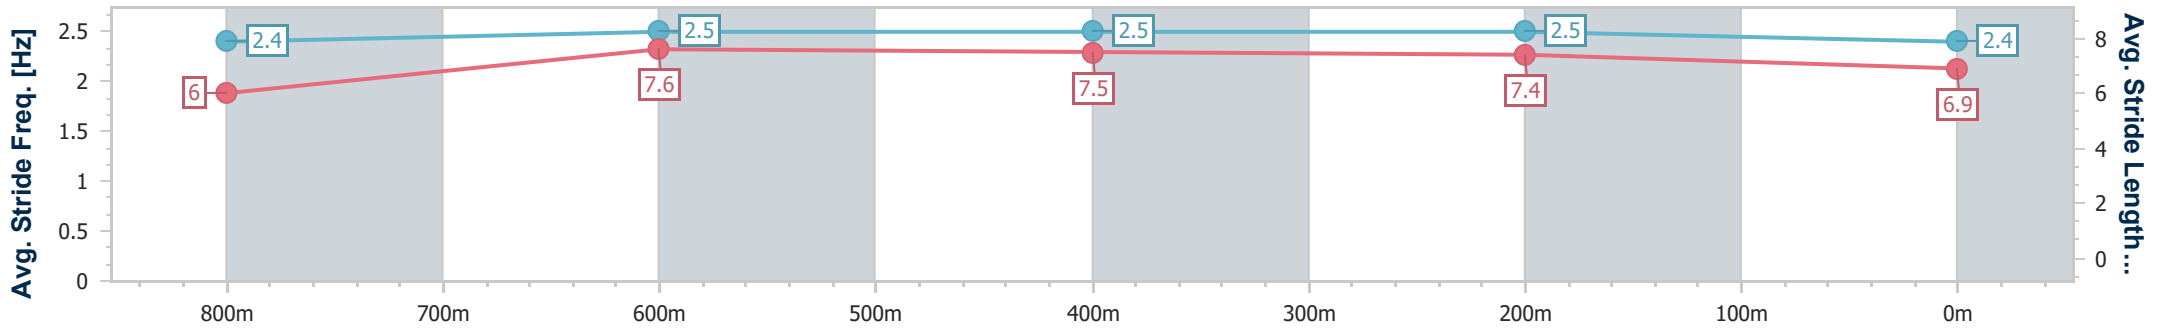

### Eagle Farm QLD Professional

Race 1: SKY RACING Class 3 Plate - 1000m

20 April 2024 - 11:39

Track Rating: Good 4, Weather: Fine, Rail Position: +1m Entire

BRISBANE RACING CLUB

| Section                | Overall                  | 800m                     | 600m                     | 400m                     | 200m                     |
|------------------------|--------------------------|--------------------------|--------------------------|--------------------------|--------------------------|
| Section Times          | 0:58.01 [4]<br>(0:13.67) | 0:44.34 [5]<br>(0:10.52) | 0:33.82 [6]<br>(0:10.77) | 0:23.05 [5]<br>(0:10.97) | 0:12.08 [4]<br>(0:12.08) |
| Average Speed [km/h]   | 52.6                     | 68.5                     | 67.2                     | 65.8                     | 59.5                     |
| Top Speed [km/h]       | 68.1                     | 68.8                     | 68.7                     | 67.3                     | 62.8                     |
| Avg. Dist. to Rail [m] | 2.9                      | 1.0                      | 0.8                      | 1.6                      | 2.5                      |
| Avg. Stride Freq. [Hz] | 2.4                      | 2.5                      | 2.5                      | 2.5                      | 2.4                      |
| Avg. Stride Length [m] | 6.0                      | 7.6                      | 7.5                      | 7.4                      | 6.9                      |

- [ ] Ranking at each section and finish
- .-.- No data available at this section
- NA No data available

|                                |                |
|--------------------------------|----------------|
| Horse/Jockey Name              | Liberty Steps  |
| Final Rank                     | 5              |
| Fastest Section Time (Section) | 0:10.34 (800m) |
| Top Speed [km/h] (Section)     | 70.1 (800m)    |
| Race State                     | Finished       |