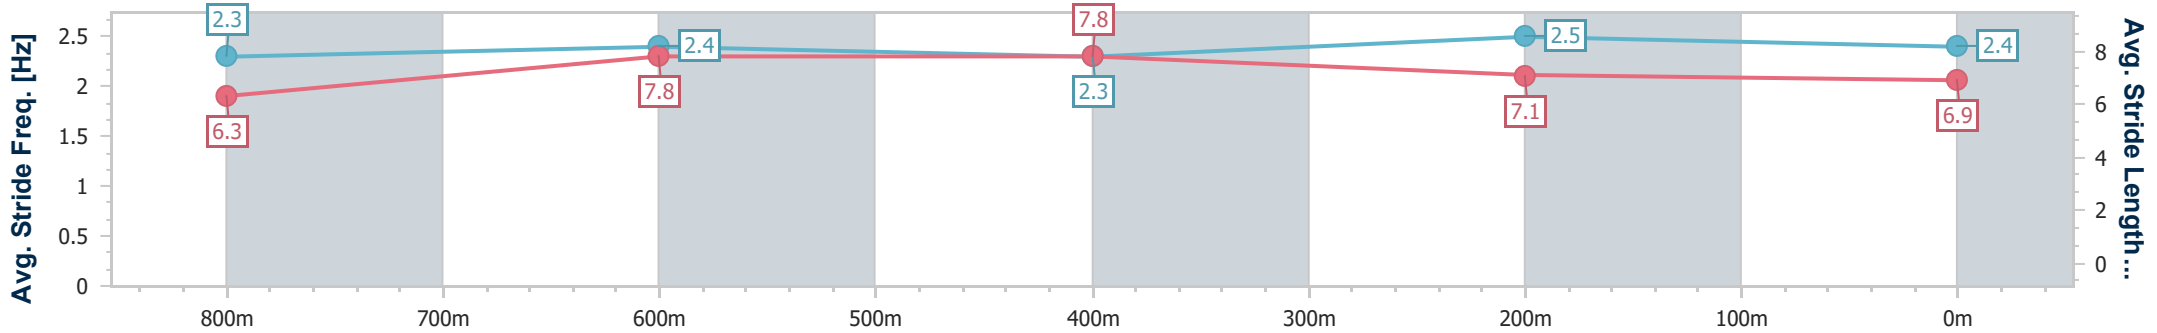

- [ ] Ranking at each section and finish
- .-.- No data available at this section
- NA No data available

|                                |                  |
|--------------------------------|------------------|
| Horse/Jockey Name              | Bernice's Spirit |
| Final Rank                     | 9                |
| Fastest Section Time (Section) | 0:10.51 (800m)   |
| Top Speed [km/h] (Section)     | 69.2 (800m)      |
| Race State                     | Finished         |

Eagle Farm QLD Professional  
 Race 1: SKY RACING Class 3 Plate - 1000m  
 20 April 2024 - 11:39  
 Track Rating: Good 4, Weather: Fine, Rail Position: +1m Entire

BRISBANE  
RACING CLUB

| Section                | Overall                  | 800m                     | 600m                     | 400m                     | 200m                     |
|------------------------|--------------------------|--------------------------|--------------------------|--------------------------|--------------------------|
| Section Times          | 0:58.42 [9]<br>(0:13.92) | 0:44.50 [8]<br>(0:10.51) | 0:33.99 [7]<br>(0:10.90) | 0:23.09 [8]<br>(0:11.09) | 0:12.00 [9]<br>(0:12.00) |
| Average Speed [km/h]   | 52.1                     | 68.3                     | 66.2                     | 65.0                     | 60.0                     |
| Top Speed [km/h]       | 67.6                     | 69.2                     | 66.4                     | 66.4                     | 63.0                     |
| Avg. Dist. to Rail [m] | 6.1                      | 0.5                      | 1.0                      | 0.4                      | 0.9                      |
| Avg. Stride Freq. [Hz] | 2.3                      | 2.4                      | 2.3                      | 2.5                      | 2.4                      |
| Avg. Stride Length [m] | 6.3                      | 7.8                      | 7.8                      | 7.1                      | 6.9                      |