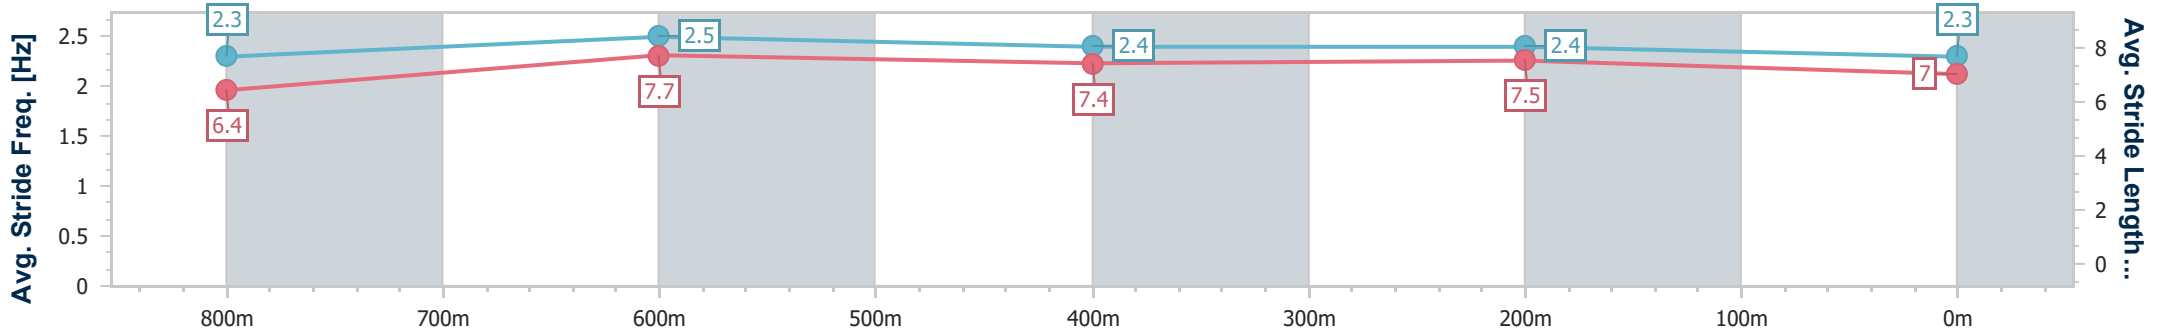

- [ ] Ranking at each section and finish
- .-.- No data available at this section
- NA No data available

|                                |                |
|--------------------------------|----------------|
| Horse/Jockey Name              | Introducing    |
| Final Rank                     | 7              |
| Fastest Section Time (Section) | 0:10.49 (800m) |
| Top Speed [km/h] (Section)     | 69.4 (800m)    |
| Race State                     | Finished       |

### Eagle Farm QLD Professional

Race 1: SKY RACING Class 3 Plate - 1000m

20 April 2024 - 11:39

Track Rating: Good 4, Weather: Fine, Rail Position: +1m Entire

BRISBANE RACING CLUB

| Section                | Overall                  | 800m                     | 600m                     | 400m                     | 200m                     |
|------------------------|--------------------------|--------------------------|--------------------------|--------------------------|--------------------------|
| Section Times          | 0:58.34 [7]<br>(0:13.47) | 0:44.87 [4]<br>(0:10.49) | 0:34.38 [4]<br>(0:10.97) | 0:23.41 [4]<br>(0:11.15) | 0:12.26 [6]<br>(0:12.26) |
| Average Speed [km/h]   | 53.7                     | 68.5                     | 64.9                     | 64.6                     | 58.7                     |
| Top Speed [km/h]       | 68.3                     | 69.4                     | 67.0                     | 66.2                     | 61.8                     |
| Avg. Dist. to Rail [m] | 3.1                      | 0.5                      | 1.9                      | 0.5                      | 0.8                      |
| Avg. Stride Freq. [Hz] | 2.3                      | 2.5                      | 2.4                      | 2.4                      | 2.3                      |
| Avg. Stride Length [m] | 6.4                      | 7.7                      | 7.4                      | 7.5                      | 7.0                      |