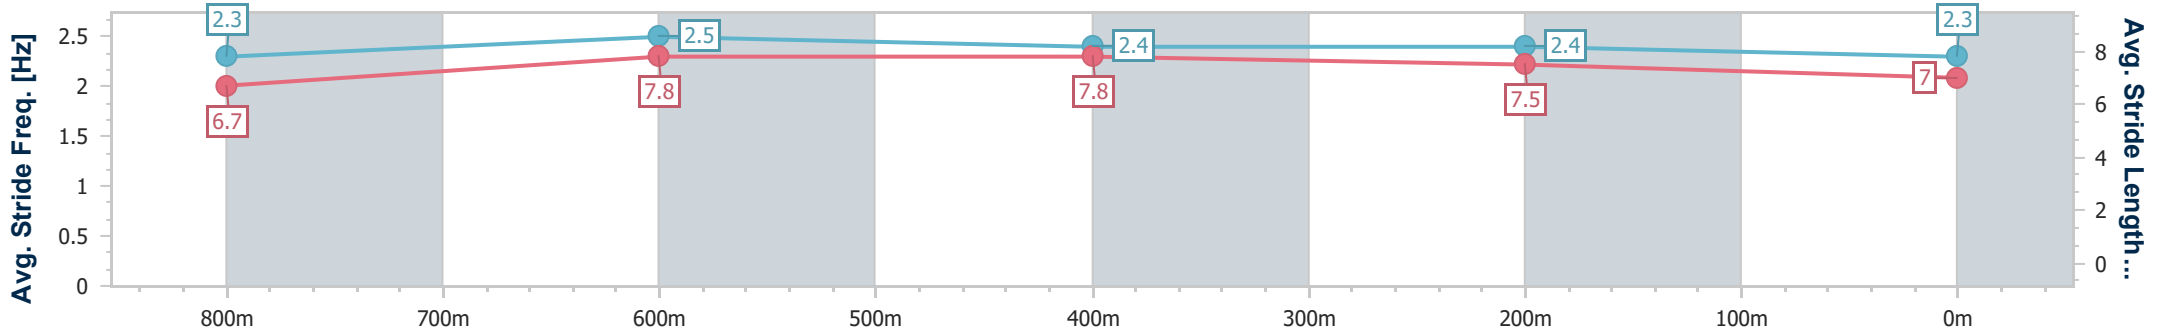

Horse/Jockey Name	Barassi
Final Rank	3
Fastest Section Time (Section)	0:10.50 (800m)
Top Speed [km/h] (Section)	72.2 (Overall)
Race State	Finished

Eagle Farm QLD Professional
Race 1: SKY RACING Class 3 Plate - 1000m
20 April 2024 - 11:39
Track Rating: Good 4, Weather: Fine, Rail Position: +1m Entire

BRISBANE
RACING CLUB

Section	Overall	800m	600m	400m	200m
Section Times	0:57.94 [3] (0:13.03)	0:44.91 [1] (0:10.50)	0:34.41 [1] (0:10.79)	0:23.62 [1] (0:11.06)	0:12.56 [1] (0:12.56)
Average Speed [km/h]	55.7	69.5	66.9	65.0	57.4
Top Speed [km/h]	72.2	71.8	68.0	68.1	63.1
Avg. Dist. to Rail [m]	7.7	2.3	0.5	0.8	1.5
Avg. Stride Freq. [Hz]	2.3	2.5	2.4	2.4	2.3
Avg. Stride Length [m]	6.7	7.8	7.8	7.5	7.0

- [ ] Ranking at each section and finish
- -.-.- No data available at this section
- NA No data available