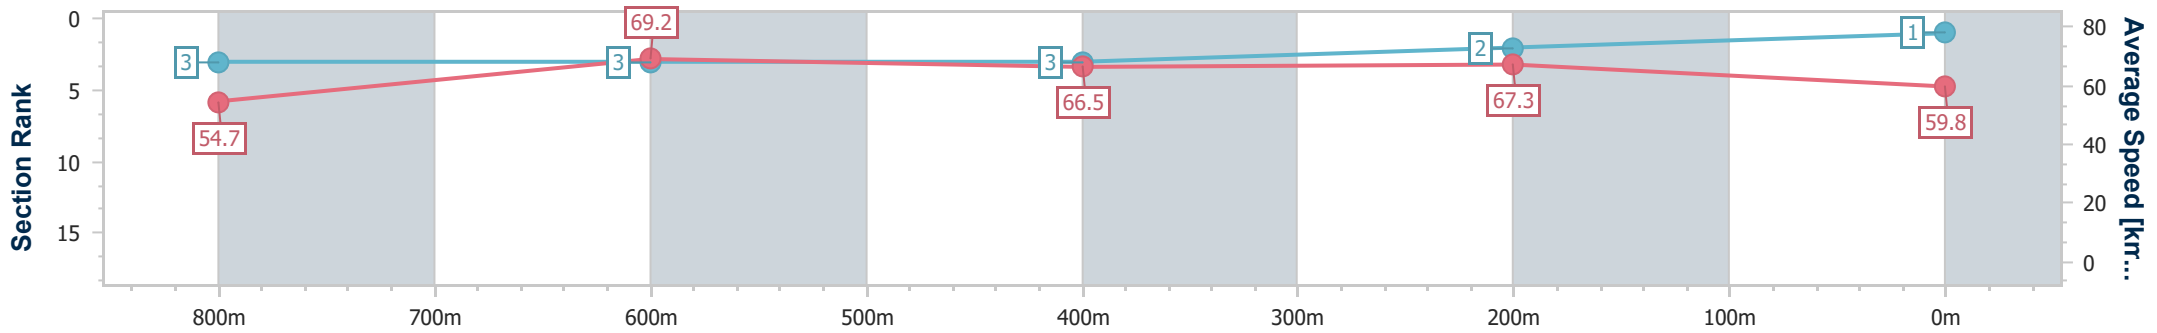

Eagle Farm QLD Professional  
 Race 1: SKY RACING Class 3 Plate - 1000m  
 20 April 2024 - 11:39  
 Track Rating: Good 4, Weather: Fine, Rail Position: +1m Entire

BRISBANE  
 RACING CLUB

| Section                | Overall                  | 800m                     | 600m                     | 400m                     | 200m                     |
|------------------------|--------------------------|--------------------------|--------------------------|--------------------------|--------------------------|
| Section Times          | 0:57.60 [1]<br>(0:13.31) | 0:44.29 [3]<br>(0:10.53) | 0:33.76 [3]<br>(0:11.01) | 0:22.75 [3]<br>(0:10.70) | 0:12.05 [2]<br>(0:12.05) |
| Average Speed [km/h]   | 54.7                     | 69.2                     | 66.5                     | 67.3                     | 59.8                     |
| Top Speed [km/h]       | 69.8                     | 70.3                     | 67.7                     | 69.0                     | 64.4                     |
| Avg. Dist. to Rail [m] | 6.2                      | 3.3                      | 3.4                      | 3.1                      | 2.3                      |
| Avg. Stride Freq. [Hz] | 2.4                      | 2.5                      | 2.4                      | 2.5                      | 2.4                      |
| Avg. Stride Length [m] | 6.3                      | 7.7                      | 7.6                      | 7.4                      | 6.9                      |