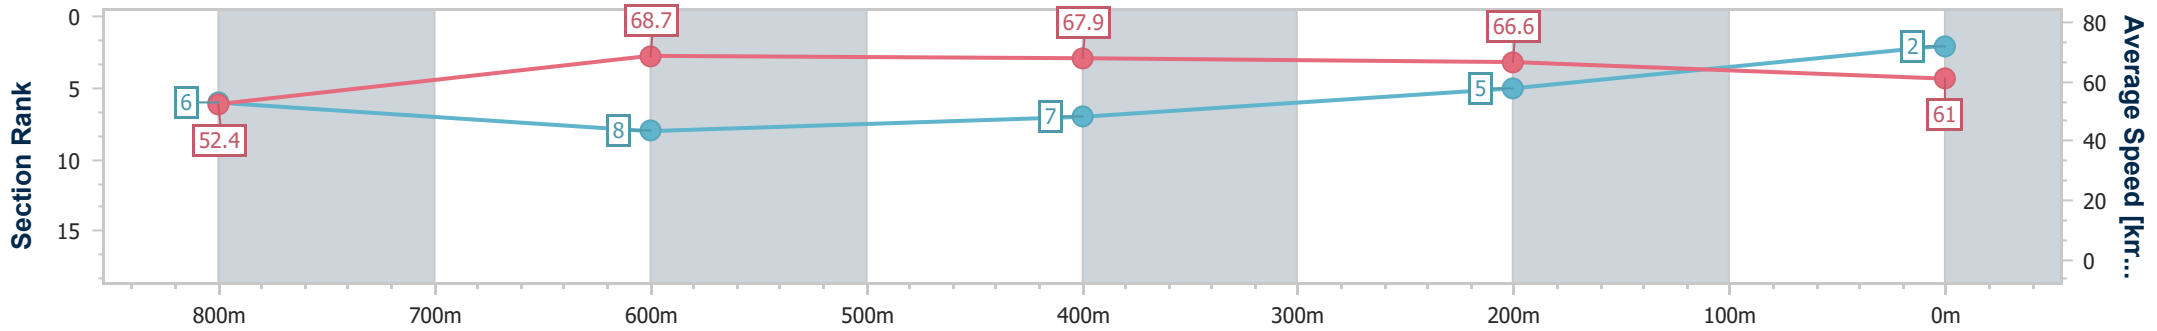

### Eagle Farm QLD Professional

Race 1: SKY RACING Class 3 Plate - 1000m

20 April 2024 - 11:39

Track Rating: Good 4, Weather: Fine, Rail Position: +1m Entire

BRISBANE RACING CLUB

| Section                | Overall                  | 800m                     | 600m                     | 400m                     | 200m                     |
|------------------------|--------------------------|--------------------------|--------------------------|--------------------------|--------------------------|
| Section Times          | 0:57.87 [2]<br>(0:13.80) | 0:44.07 [6]<br>(0:10.68) | 0:33.39 [8]<br>(0:10.80) | 0:22.59 [7]<br>(0:10.78) | 0:11.81 [5]<br>(0:11.81) |
| Average Speed [km/h]   | 52.4                     | 68.7                     | 67.9                     | 66.6                     | 61.0                     |
| Top Speed [km/h]       | 67.0                     | 69.3                     | 68.6                     | 68.0                     | 65.3                     |
| Avg. Dist. to Rail [m] | 5.3                      | 3.4                      | 3.3                      | 5.6                      | 5.9                      |
| Avg. Stride Freq. [Hz] | 2.2                      | 2.4                      | 2.4                      | 2.4                      | 2.4                      |
| Avg. Stride Length [m] | 6.5                      | 7.7                      | 7.8                      | 7.6                      | 7.2                      |