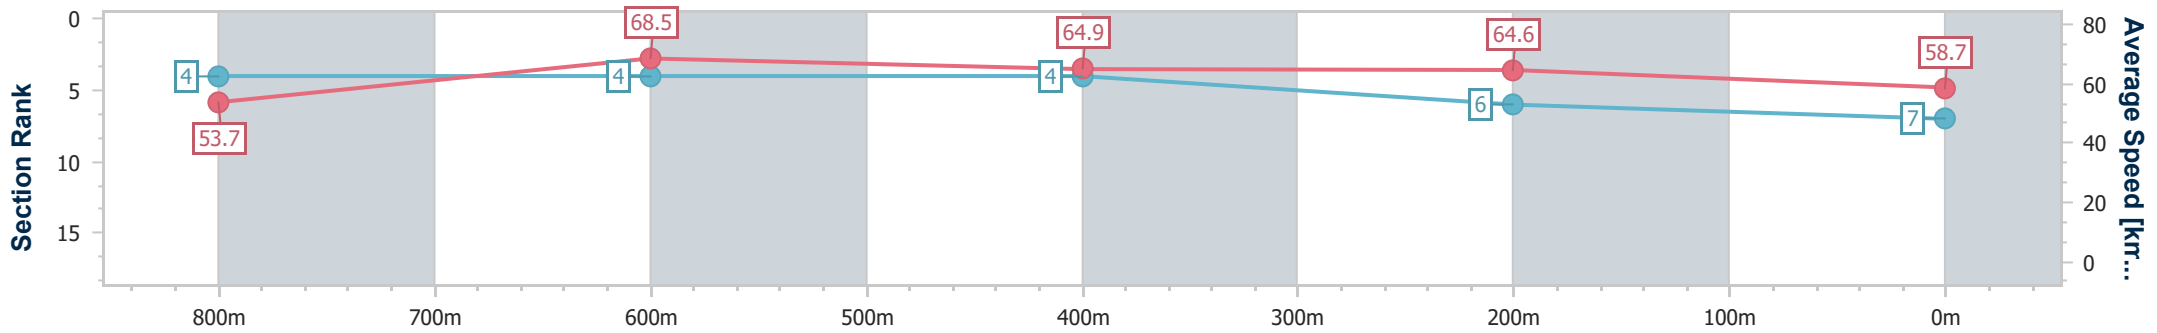

### Eagle Farm QLD Professional

Race 1: SKY RACING Class 3 Plate - 1000m

20 April 2024 - 11:39

Track Rating: Good 4, Weather: Fine, Rail Position: +1m Entire

BRISBANE RACING CLUB

| Section                | Overall                  | 800m                     | 600m                     | 400m                     | 200m                     |
|------------------------|--------------------------|--------------------------|--------------------------|--------------------------|--------------------------|
| Section Times          | 0:58.34 [7]<br>(0:13.47) | 0:44.87 [4]<br>(0:10.49) | 0:34.38 [4]<br>(0:10.97) | 0:23.41 [4]<br>(0:11.15) | 0:12.26 [6]<br>(0:12.26) |
| Average Speed [km/h]   | 53.7                     | 68.5                     | 64.9                     | 64.6                     | 58.7                     |
| Top Speed [km/h]       | 68.3                     | 69.4                     | 67.0                     | 66.2                     | 61.8                     |
| Avg. Dist. to Rail [m] | 3.1                      | 0.5                      | 1.9                      | 0.5                      | 0.8                      |
| Avg. Stride Freq. [Hz] | 2.3                      | 2.5                      | 2.4                      | 2.4                      | 2.3                      |
| Avg. Stride Length [m] | 6.4                      | 7.7                      | 7.4                      | 7.5                      | 7.0                      |

- [ ] Ranking at each section and finish
- .-.- No data available at this section
- NA No data available

|                                |                |
|--------------------------------|----------------|
| Horse/Jockey Name              | Tiger Shark    |
| Final Rank                     | 8              |
| Fastest Section Time (Section) | 0:10.44 (800m) |
| Top Speed [km/h] (Section)     | 69.9 (800m)    |
| Race State                     | Finished       |