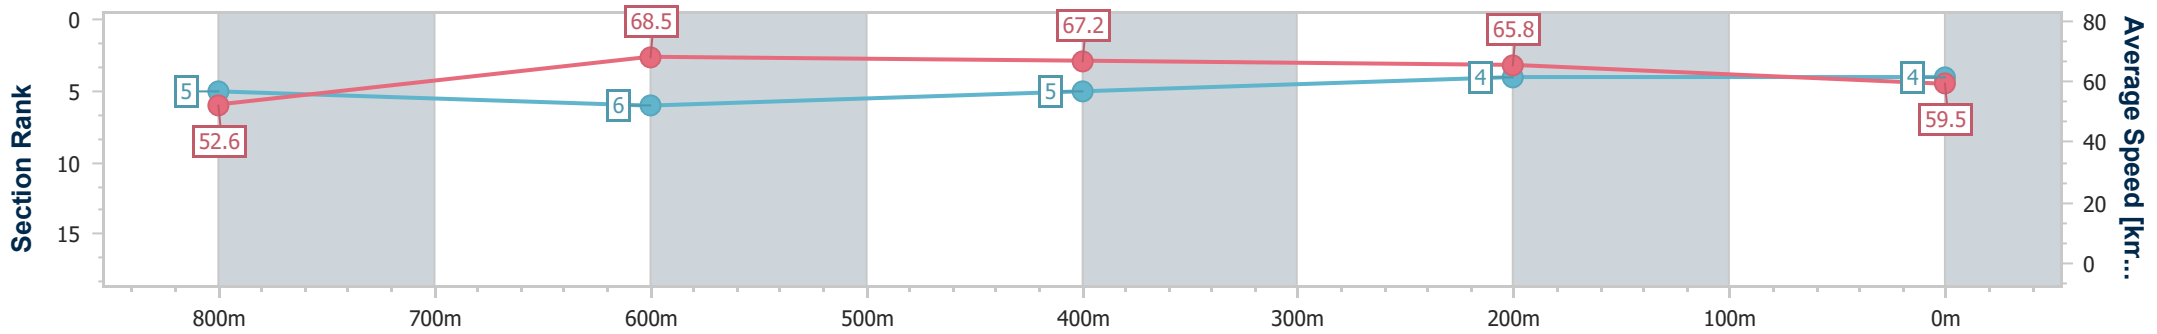

### Eagle Farm QLD Professional

Race 1: SKY RACING Class 3 Plate - 1000m

20 April 2024 - 11:39

Track Rating: Good 4, Weather: Fine, Rail Position: +1m Entire

BRISBANE RACING CLUB

| Section                | Overall                  | 800m                     | 600m                     | 400m                     | 200m                     |
|------------------------|--------------------------|--------------------------|--------------------------|--------------------------|--------------------------|
| Section Times          | 0:58.01 [4]<br>(0:13.67) | 0:44.34 [5]<br>(0:10.52) | 0:33.82 [6]<br>(0:10.77) | 0:23.05 [5]<br>(0:10.97) | 0:12.08 [4]<br>(0:12.08) |
| Average Speed [km/h]   | 52.6                     | 68.5                     | 67.2                     | 65.8                     | 59.5                     |
| Top Speed [km/h]       | 68.1                     | 68.8                     | 68.7                     | 67.3                     | 62.8                     |
| Avg. Dist. to Rail [m] | 2.9                      | 1.0                      | 0.8                      | 1.6                      | 2.5                      |
| Avg. Stride Freq. [Hz] | 2.4                      | 2.5                      | 2.5                      | 2.5                      | 2.4                      |
| Avg. Stride Length [m] | 6.0                      | 7.6                      | 7.5                      | 7.4                      | 6.9                      |

- [ ] Ranking at each section and finish
- .-.- No data available at this section
- NA No data available

|                                |                |
|--------------------------------|----------------|
| Horse/Jockey Name              | Liberty Steps  |
| Final Rank                     | 5              |
| Fastest Section Time (Section) | 0:10.34 (800m) |
| Top Speed [km/h] (Section)     | 70.1 (800m)    |
| Race State                     | Finished       |