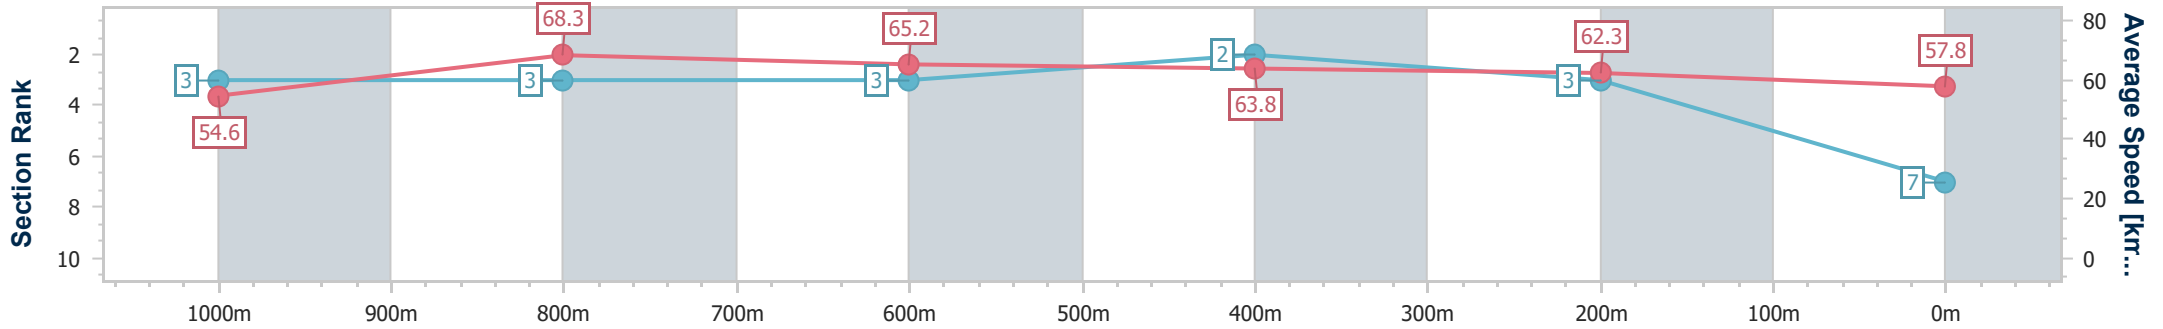

Horse/Jockey Name	Hydroelectric
Final Rank	7
Fastest Section Time (Section)	0:10.62 (1000m)
Top Speed [km/h] (Section)	69.3 (1000m)
Race State	Finished

Aquis Park Gold Coast Poly QLD Professional
Race 8: HOLLINDALE 11 MAY ON SALE BENCHMARK 62
Handicap - 1200m
20 April 2024 - 16:45

Track Rating: Synthetic, Weather: Fine, Rail Position: True

Section	Overall	1000m	800m	600m	400m	200m
Section Times	1:10.54 [7] (0:13.20)	0:57.34 [3] (0:10.62)	0:46.72 [3] (0:11.11)	0:35.61 [3] (0:11.43)	0:24.18 [2] (0:11.67)	0:12.51 [3] (0:12.51)
Average Speed [km/h]	54.6	68.3	65.2	63.8	62.3	57.8
Top Speed [km/h]	69.2	69.3	66.4	64.5	63.6	60.0
Avg. Dist. to Rail [m]	3.0	2.1	1.7	2.6	2.9	4.0
Avg. Stride Freq. [Hz]	2.5	2.4	2.3	2.3	2.3	2.2
Avg. Stride Length [m]	6.2	7.9	7.7	7.7	7.5	7.2

- [ ] Ranking at each section and finish
- -.-.- No data available at this section
- NA No data available