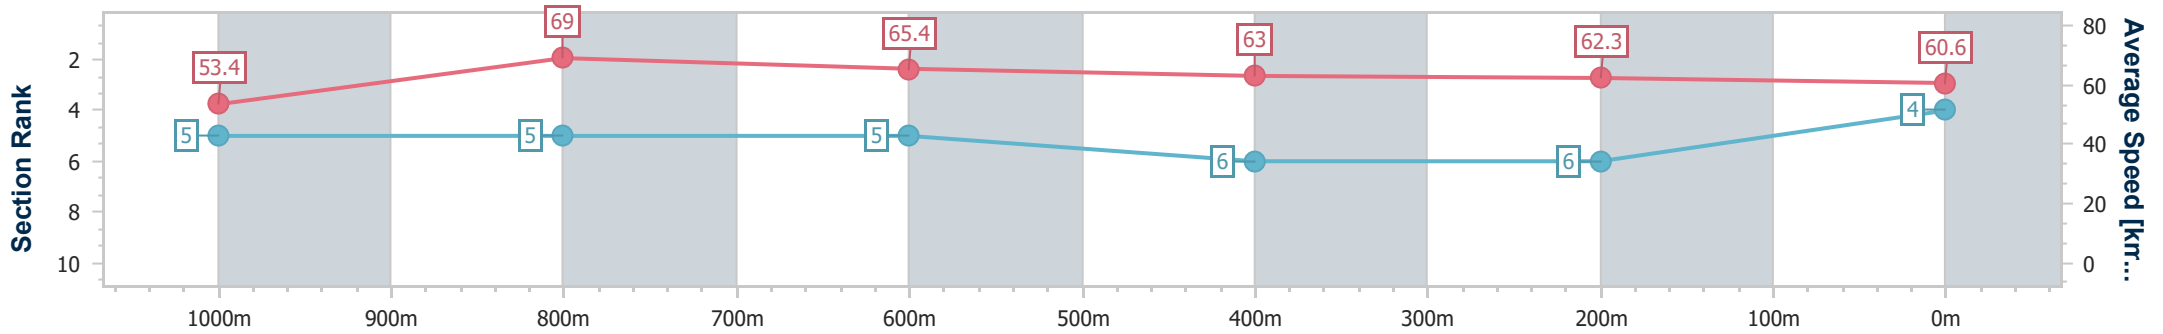

Horse/Jockey Name	Fifty Carats
Final Rank	4
Fastest Section Time (Section)	0:10.48 (1000m)
Top Speed [km/h] (Section)	70.0 (1000m)
Race State	Finished

Aquis Park Gold Coast Poly QLD Professional
Race 8: HOLLINDALE 11 MAY ON SALE BENCHMARK 62
Handicap - 1200m
20 April 2024 - 16:45

Track Rating: Synthetic, Weather: Fine, Rail Position: True

Section	Overall	1000m	800m	600m	400m	200m
Section Times	1:10.17 [4] (0:13.53)	0:56.64 [5] (0:10.48)	0:46.16 [5] (0:11.09)	0:35.07 [5] (0:11.50)	0:23.57 [6] (0:11.64)	0:11.93 [6] (0:11.93)
Average Speed [km/h]	53.4	69.0	65.4	63.0	62.3	60.6
Top Speed [km/h]	69.1	70.0	67.3	64.8	63.5	61.9
Avg. Dist. to Rail [m]	4.1	1.8	1.5	1.6	2.3	1.5
Avg. Stride Freq. [Hz]	2.4	2.5	2.4	2.3	2.3	2.3
Avg. Stride Length [m]	6.3	7.7	7.6	7.6	7.4	7.3

- [ ] Ranking at each section and finish
- -.-.- No data available at this section
- NA No data available