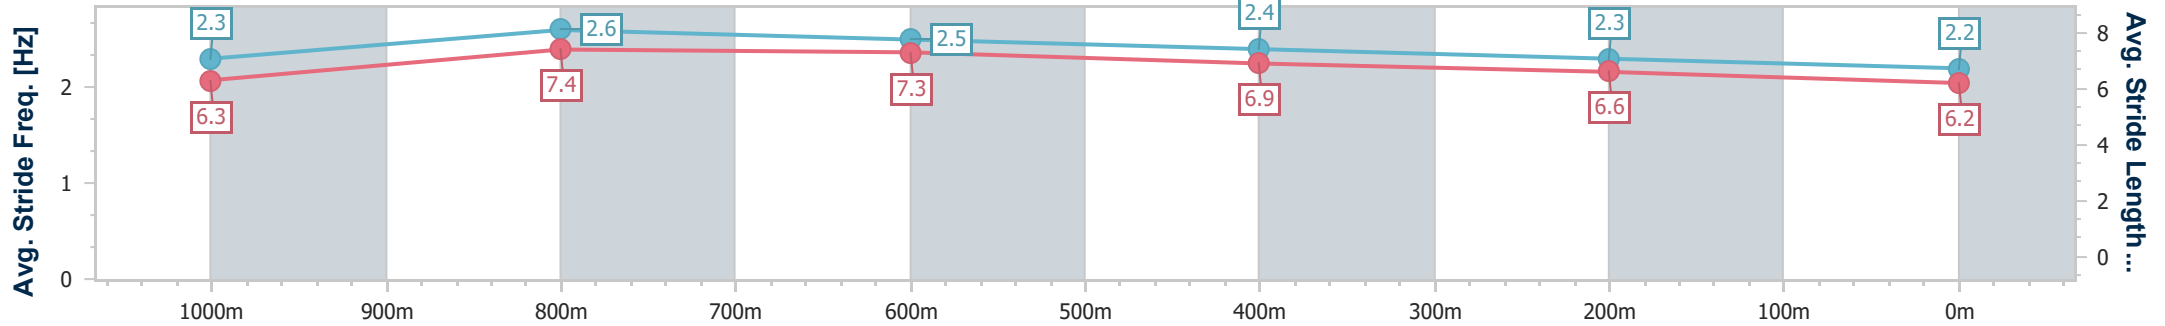

- [] Ranking at each section and finish
- .-.- No data available at this section
- NA No data available

Horse/Jockey Name	Northern Star
Final Rank	9
Fastest Section Time (Section)	0:10.44 (1000m)
Top Speed [km/h] (Section)	71.0 (1000m)
Race State	Finished

Aquis Park Gold Coast Poly QLD Professional
 Race 8: HOLLINDALE 11 MAY ON SALE BENCHMARK 62
 Handicap - 1200m
 20 April 2024 - 16:45

Track Rating: Synthetic, Weather: Fine, Rail Position: True

Section	Overall	1000m	800m	600m	400m	200m
Section Times	1:14.75 [9] (0:13.62)	1:01.13 [6] (0:10.44)	0:50.69 [6] (0:11.11)	0:39.58 [6] (0:11.94)	0:27.64 [9] (0:13.08)	0:14.56 [9] (0:14.56)
Average Speed [km/h]	52.9	69.1	64.9	60.5	54.8	49.9
Top Speed [km/h]	70.2	71.0	65.9	63.4	57.0	52.9
Avg. Dist. to Rail [m]	1.2	1.1	0.5	0.8	1.3	1.7
Avg. Stride Freq. [Hz]	2.3	2.6	2.5	2.4	2.3	2.2
Avg. Stride Length [m]	6.3	7.4	7.3	6.9	6.6	6.2

- [] Ranking at each section and finish
- .-.- No data available at this section
- NA No data available