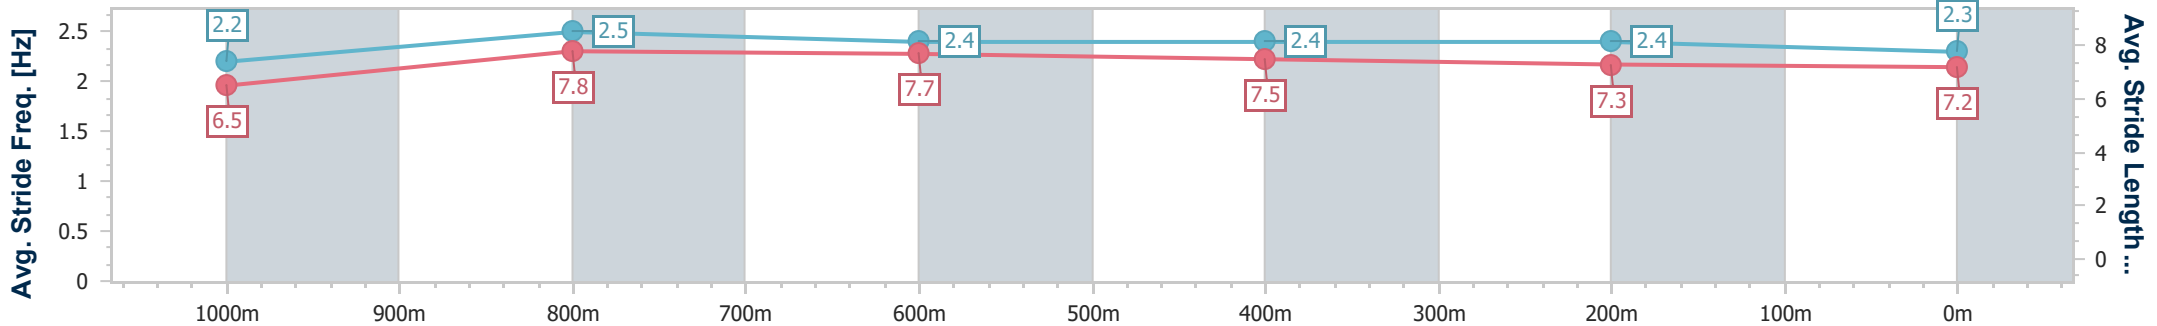

Horse/Jockey Name	I Am A Hit
Final Rank	5
Fastest Section Time (Section)	0:10.40 (1000m)
Top Speed [km/h] (Section)	70.2 (1000m)
Race State	Finished

Aquis Park Gold Coast Poly QLD Professional
Race 8: HOLLINDALE 11 MAY ON SALE BENCHMARK 62
Handicap - 1200m
20 April 2024 - 16:45

Track Rating: Synthetic, Weather: Fine, Rail Position: True

Section	Overall	1000m	800m	600m	400m	200m
Section Times	1:10.19 [5] (0:13.82)	0:56.37 [7] (0:10.40)	0:45.97 [7] (0:11.03)	0:34.94 [7] (0:11.31)	0:23.63 [4] (0:11.57)	0:12.06 [4] (0:12.06)
Average Speed [km/h]	52.1	69.2	65.6	64.4	62.9	60.0
Top Speed [km/h]	69.2	70.2	66.7	65.5	64.2	62.1
Avg. Dist. to Rail [m]	1.7	0.5	0.9	2.6	4.5	6.1
Avg. Stride Freq. [Hz]	2.2	2.5	2.4	2.4	2.4	2.3
Avg. Stride Length [m]	6.5	7.8	7.7	7.5	7.3	7.2

- [ ] Ranking at each section and finish
- -.-.- No data available at this section
- NA No data available