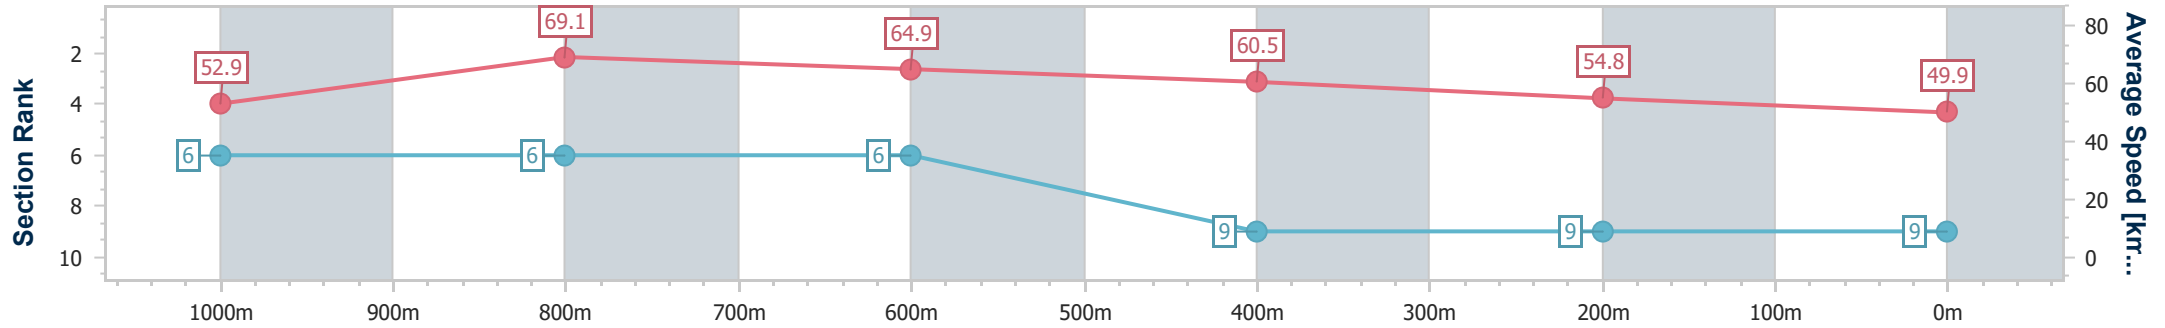

Horse/Jockey Name	Northern Star
Final Rank	9
Fastest Section Time (Section)	0:10.44 (1000m)
Top Speed [km/h] (Section)	71.0 (1000m)
Race State	Finished

Aquis Park Gold Coast Poly QLD Professional
Race 8: HOLLINDALE 11 MAY ON SALE BENCHMARK 62
Handicap - 1200m
20 April 2024 - 16:45

Track Rating: Synthetic, Weather: Fine, Rail Position: True

Section	Overall	1000m	800m	600m	400m	200m
Section Times	1:14.75 [9] (0:13.62)	1:01.13 [6] (0:10.44)	0:50.69 [6] (0:11.11)	0:39.58 [6] (0:11.94)	0:27.64 [9] (0:13.08)	0:14.56 [9] (0:14.56)
Average Speed [km/h]	52.9	69.1	64.9	60.5	54.8	49.9
Top Speed [km/h]	70.2	71.0	65.9	63.4	57.0	52.9
Avg. Dist. to Rail [m]	1.2	1.1	0.5	0.8	1.3	1.7
Avg. Stride Freq. [Hz]	2.3	2.6	2.5	2.4	2.3	2.2
Avg. Stride Length [m]	6.3	7.4	7.3	6.9	6.6	6.2

- [ ] Ranking at each section and finish
- -.-.- No data available at this section
- NA No data available