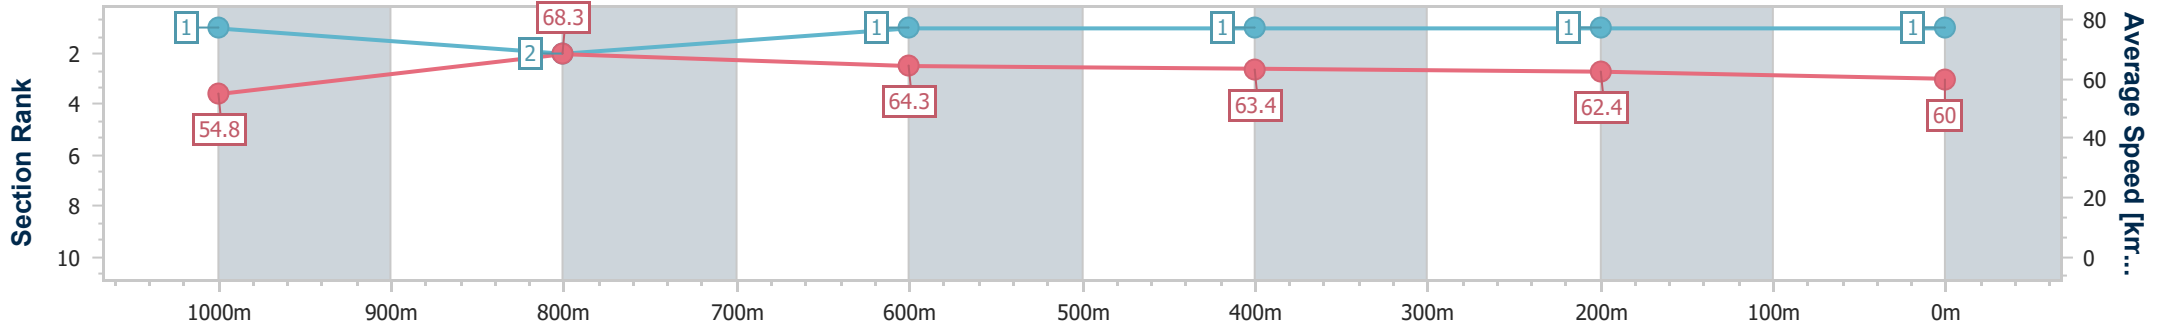

Horse/Jockey Name	Noble Style
Final Rank	1
Fastest Section Time (Section)	0:10.47 (1000m)
Top Speed [km/h] (Section)	70.0 (1000m)
Race State	Finished

Aquis Park Gold Coast Poly QLD Professional
Race 8: HOLLINDALE 11 MAY ON SALE BENCHMARK 62
Handicap - 1200m
20 April 2024 - 16:45

Track Rating: Synthetic, Weather: Fine, Rail Position: True

Section	Overall	1000m	800m	600m	400m	200m
Section Times	1:09.87 [1] (0:13.17)	0:56.70 [1] (0:10.47)	0:46.23 [2] (0:11.19)	0:35.04 [1] (0:11.42)	0:23.62 [1] (0:11.53)	0:12.09 [1] (0:12.09)
Average Speed [km/h]	54.8	68.3	64.3	63.4	62.4	60.0
Top Speed [km/h]	69.4	70.0	65.8	64.4	63.6	62.1
Avg. Dist. to Rail [m]	0.9	1.4	0.6	0.7	0.9	1.2
Avg. Stride Freq. [Hz]	2.4	2.4	2.4	2.3	2.3	2.2
Avg. Stride Length [m]	6.4	7.7	7.6	7.6	7.4	7.4

- [ ] Ranking at each section and finish
- -.-.- No data available at this section
- NA No data available