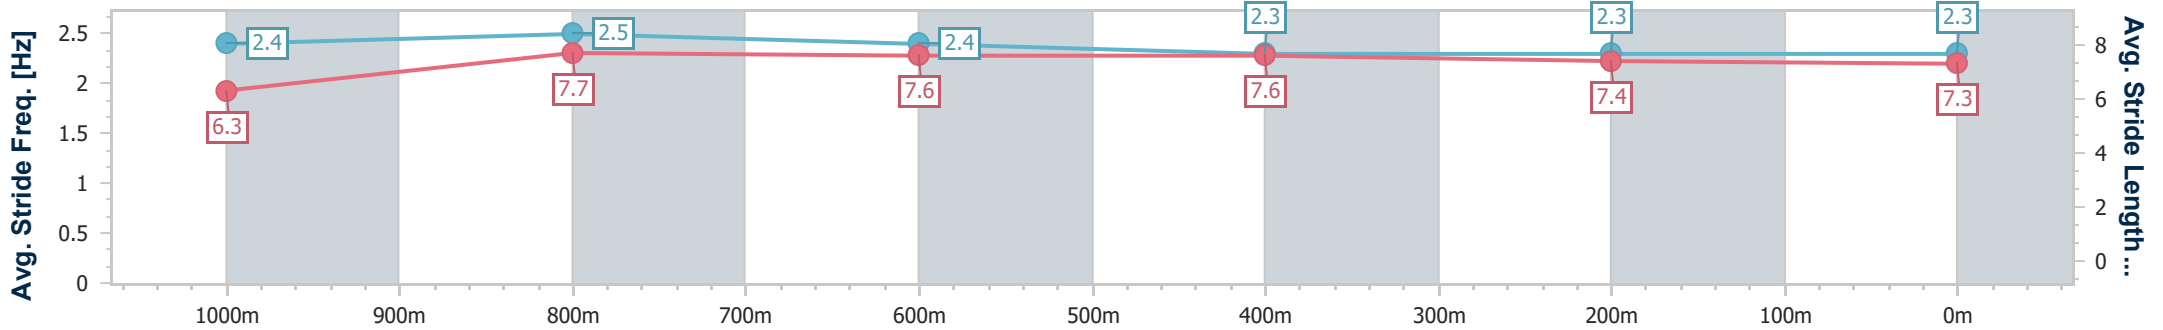

Horse/Jockey Name	Fifty Carats
Final Rank	4
Fastest Section Time (Section)	0:10.48 (1000m)
Top Speed [km/h] (Section)	70.0 (1000m)
Race State	Finished

Aquis Park Gold Coast Poly QLD Professional
Race 8: HOLLINDALE 11 MAY ON SALE BENCHMARK 62
Handicap - 1200m
20 April 2024 - 16:45

Track Rating: Synthetic, Weather: Fine, Rail Position: True

Section	Overall	1000m	800m	600m	400m	200m
Section Times	1:10.17 [4] (0:13.53)	0:56.64 [5] (0:10.48)	0:46.16 [5] (0:11.09)	0:35.07 [5] (0:11.50)	0:23.57 [6] (0:11.64)	0:11.93 [6] (0:11.93)
Average Speed [km/h]	53.4	69.0	65.4	63.0	62.3	60.6
Top Speed [km/h]	69.1	70.0	67.3	64.8	63.5	61.9
Avg. Dist. to Rail [m]	4.1	1.8	1.5	1.6	2.3	1.5
Avg. Stride Freq. [Hz]	2.4	2.5	2.4	2.3	2.3	2.3
Avg. Stride Length [m]	6.3	7.7	7.6	7.6	7.4	7.3

- [ ] Ranking at each section and finish
- -.-.- No data available at this section
- NA No data available