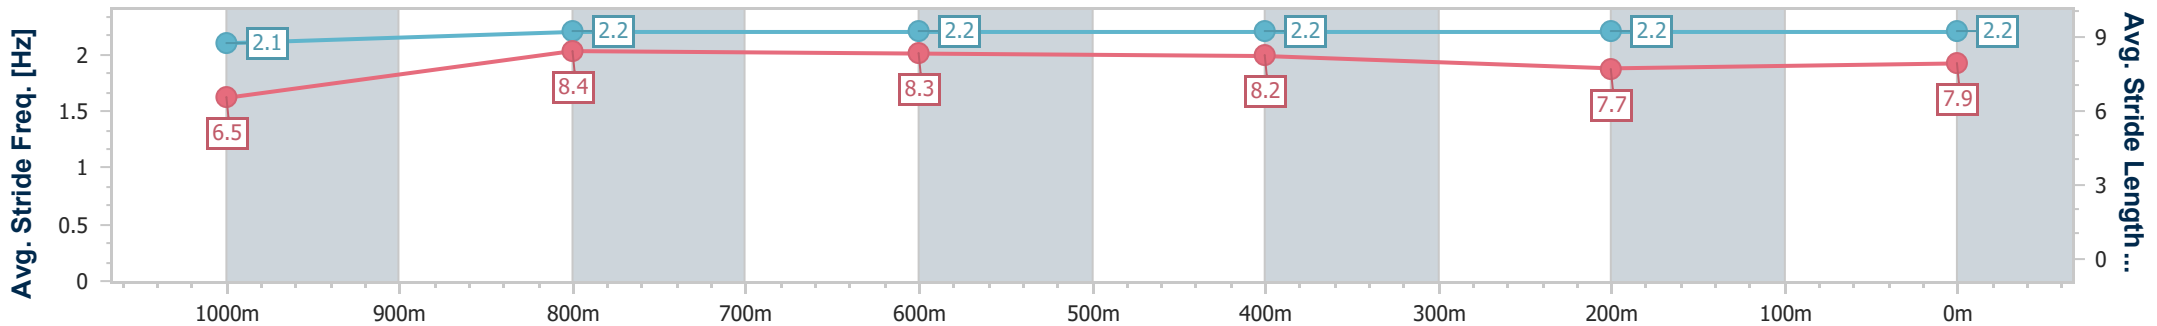

Horse/Jockey Name	Saddles
Final Rank	6
Fastest Section Time (Section)	0:10.72 (1000m)
Top Speed [km/h] (Section)	68.1 (1000m)
Race State	Finished

Aquis Park Gold Coast Poly QLD Professional
Race 8: HOLLINDALE 11 MAY ON SALE BENCHMARK 62
Handicap - 1200m
20 April 2024 - 16:45

Track Rating: Synthetic, Weather: Fine, Rail Position: True

Section	Overall	1000m	800m	600m	400m	200m
Section Times	1:10.23 [6] (0:14.13)	0:56.10 [9] (0:10.72)	0:45.38 [9] (0:10.84)	0:34.54 [9] (0:11.29)	0:23.25 [8] (0:11.41)	0:11.84 [7] (0:11.84)
Average Speed [km/h]	50.9	67.1	66.5	64.1	63.4	61.3
Top Speed [km/h]	66.1	68.1	67.3	65.6	64.0	63.0
Avg. Dist. to Rail [m]	1.9	0.5	0.3	0.8	3.5	4.5
Avg. Stride Freq. [Hz]	2.1	2.2	2.2	2.2	2.2	2.2
Avg. Stride Length [m]	6.5	8.4	8.3	8.2	7.7	7.9

- [ ] Ranking at each section and finish
- -.-.- No data available at this section
- NA No data available