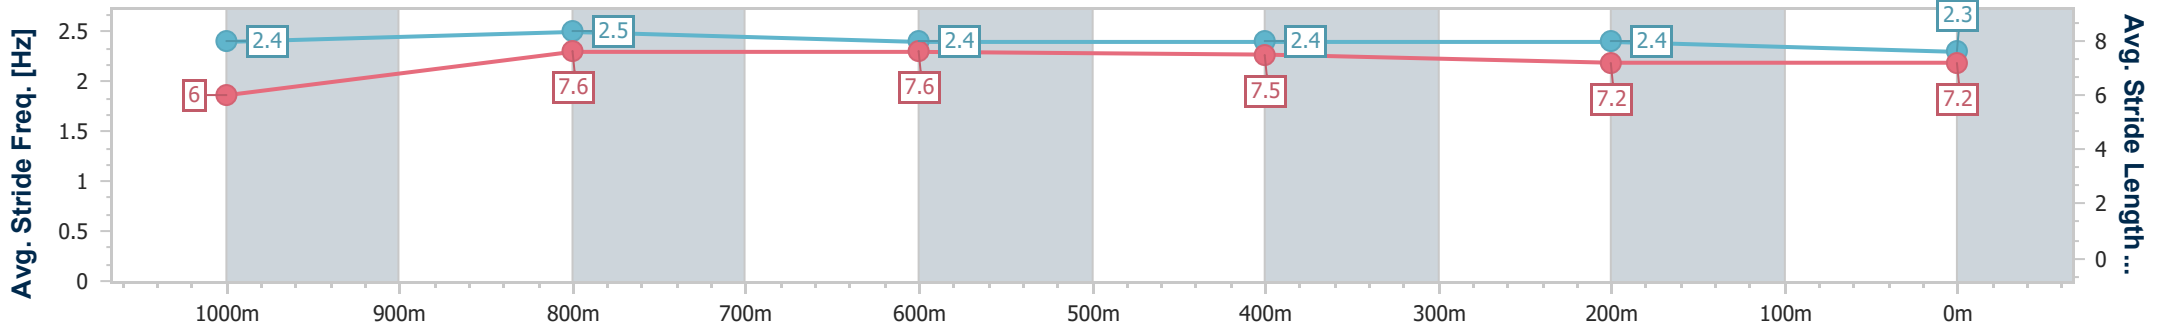

Horse/Jockey Name	Astern Magic
Final Rank	8
Fastest Section Time (Section)	0:10.59 (1000m)
Top Speed [km/h] (Section)	69.2 (1000m)
Race State	Finished

Aquis Park Gold Coast Poly QLD Professional
Race 8: HOLLINDALE 11 MAY ON SALE BENCHMARK 62
Handicap - 1200m
20 April 2024 - 16:45

Track Rating: Synthetic, Weather: Fine, Rail Position: True

Section	Overall	1000m	800m	600m	400m	200m
Section Times	1:10.57 [8] (0:13.86)	0:56.71 [8] (0:10.59)	0:46.12 [8] (0:10.92)	0:35.20 [8] (0:11.34)	0:23.86 [7] (0:11.71)	0:12.15 [8] (0:12.15)
Average Speed [km/h]	52.0	68.3	66.4	64.8	62.3	59.7
Top Speed [km/h]	68.9	69.2	67.8	66.7	63.5	61.7
Avg. Dist. to Rail [m]	5.6	2.4	1.8	3.9	7.4	8.3
Avg. Stride Freq. [Hz]	2.4	2.5	2.4	2.4	2.4	2.3
Avg. Stride Length [m]	6.0	7.6	7.6	7.5	7.2	7.2

- [ ] Ranking at each section and finish
- -.-.- No data available at this section
- NA No data available