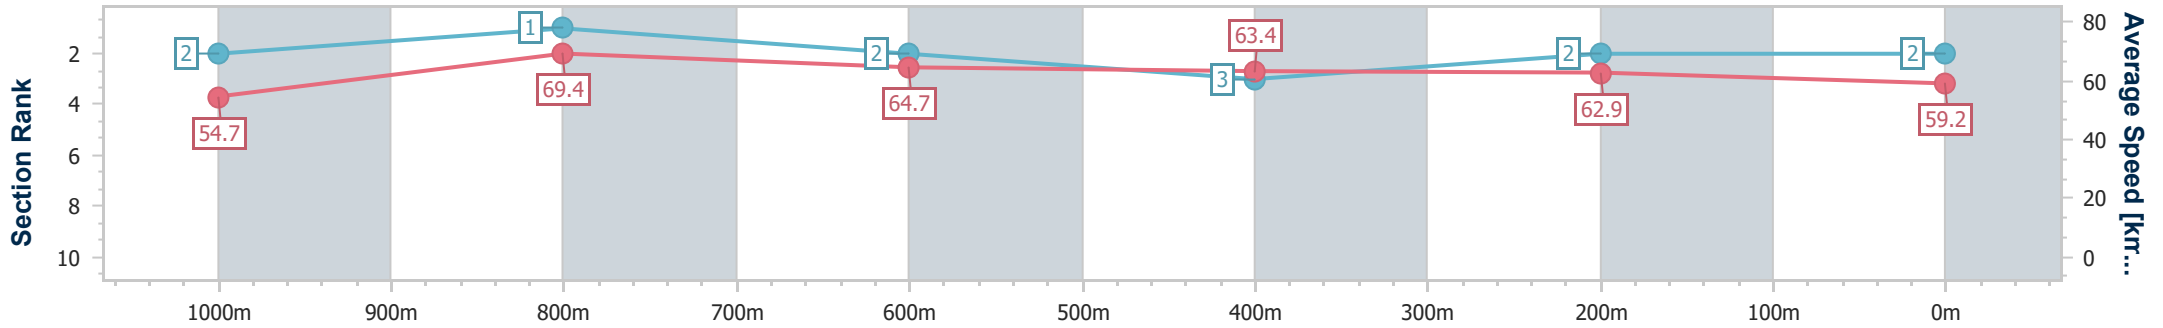

Horse/Jockey Name	Flying Milo
Final Rank	2
Fastest Section Time (Section)	0:10.42 (1000m)
Top Speed [km/h] (Section)	70.7 (1000m)
Race State	Finished

Aquis Park Gold Coast Poly QLD Professional
Race 8: HOLLINDALE 11 MAY ON SALE BENCHMARK 62
Handicap - 1200m
20 April 2024 - 16:45

Track Rating: Synthetic, Weather: Fine, Rail Position: True

Section	Overall	1000m	800m	600m	400m	200m
Section Times	1:10.09 [2] (0:13.18)	0:56.91 [2] (0:10.42)	0:46.49 [1] (0:11.26)	0:35.23 [2] (0:11.53)	0:23.70 [3] (0:11.53)	0:12.17 [2] (0:12.17)
Average Speed [km/h]	54.7	69.4	64.7	63.4	62.9	59.2
Top Speed [km/h]	69.6	70.7	67.0	65.6	64.4	62.0
Avg. Dist. to Rail [m]	3.8	1.7	2.5	2.8	2.8	3.5
Avg. Stride Freq. [Hz]	2.5	2.6	2.5	2.4	2.4	2.4
Avg. Stride Length [m]	6.1	7.5	7.1	7.2	7.2	6.9

- [ ] Ranking at each section and finish
- -.-.- No data available at this section
- NA No data available