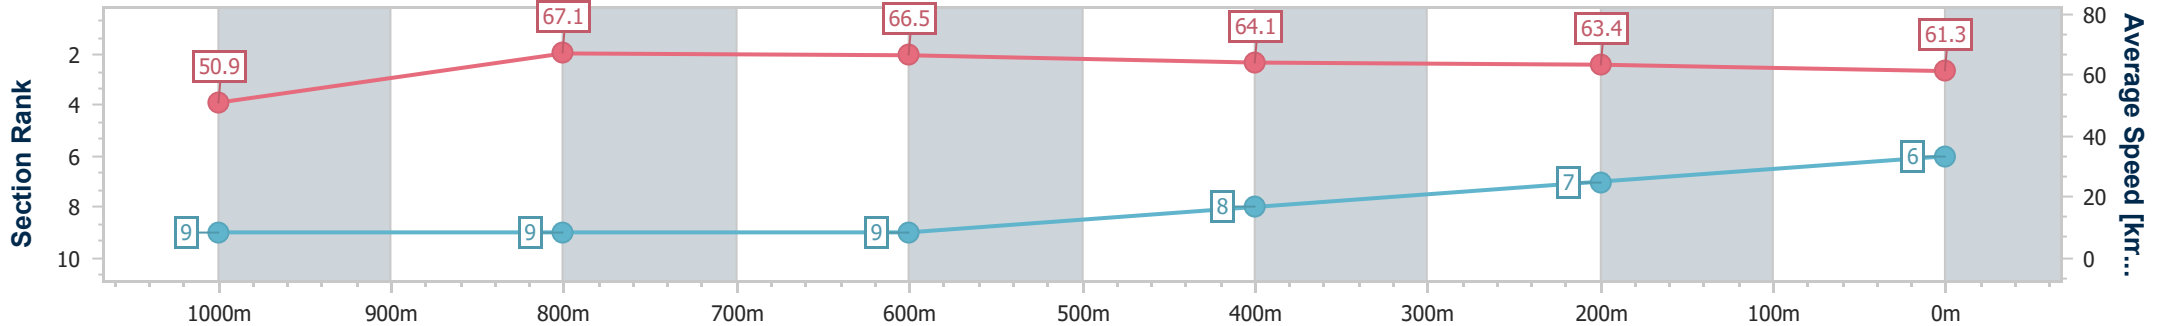

Horse/Jockey Name	Saddles
Final Rank	6
Fastest Section Time (Section)	0:10.72 (1000m)
Top Speed [km/h] (Section)	68.1 (1000m)
Race State	Finished

Aquis Park Gold Coast Poly QLD Professional
Race 8: HOLLINDALE 11 MAY ON SALE BENCHMARK 62
Handicap - 1200m
20 April 2024 - 16:45

Track Rating: Synthetic, Weather: Fine, Rail Position: True

Section	Overall	1000m	800m	600m	400m	200m
Section Times	1:10.23 [6] (0:14.13)	0:56.10 [9] (0:10.72)	0:45.38 [9] (0:10.84)	0:34.54 [9] (0:11.29)	0:23.25 [8] (0:11.41)	0:11.84 [7] (0:11.84)
Average Speed [km/h]	50.9	67.1	66.5	64.1	63.4	61.3
Top Speed [km/h]	66.1	68.1	67.3	65.6	64.0	63.0
Avg. Dist. to Rail [m]	1.9	0.5	0.3	0.8	3.5	4.5
Avg. Stride Freq. [Hz]	2.1	2.2	2.2	2.2	2.2	2.2
Avg. Stride Length [m]	6.5	8.4	8.3	8.2	7.7	7.9

- [ ] Ranking at each section and finish
- -.-.- No data available at this section
- NA No data available