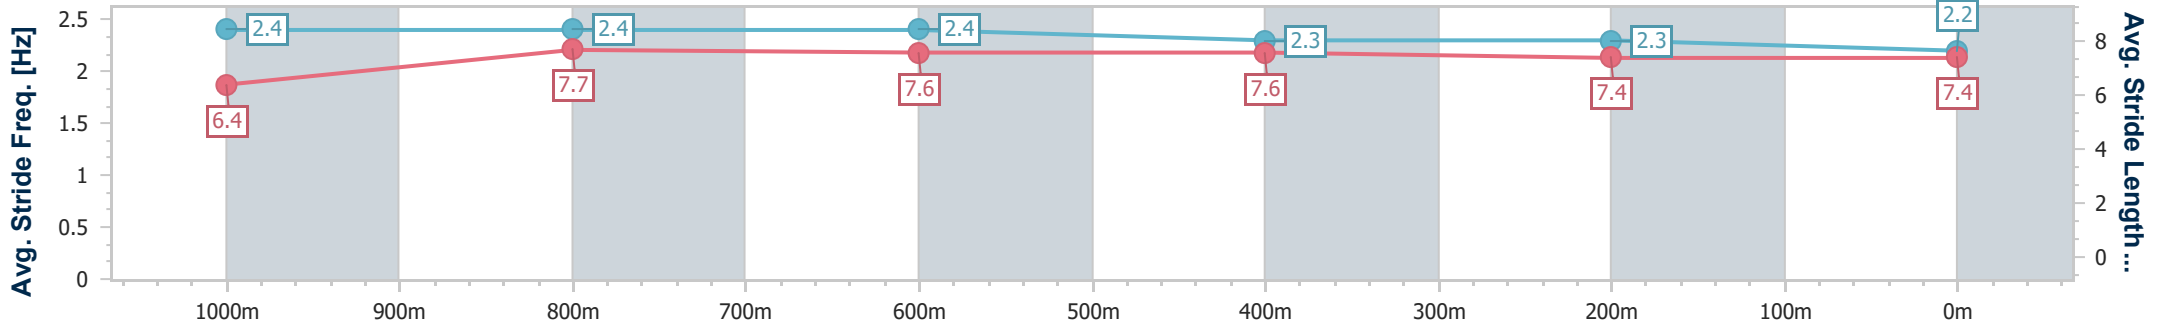

Horse/Jockey Name	Noble Style
Final Rank	1
Fastest Section Time (Section)	0:10.47 (1000m)
Top Speed [km/h] (Section)	70.0 (1000m)
Race State	Finished

Aquis Park Gold Coast Poly QLD Professional
Race 8: HOLLINDALE 11 MAY ON SALE BENCHMARK 62
Handicap - 1200m
20 April 2024 - 16:45

Track Rating: Synthetic, Weather: Fine, Rail Position: True

Section	Overall	1000m	800m	600m	400m	200m
Section Times	1:09.87 [1] (0:13.17)	0:56.70 [1] (0:10.47)	0:46.23 [2] (0:11.19)	0:35.04 [1] (0:11.42)	0:23.62 [1] (0:11.53)	0:12.09 [1] (0:12.09)
Average Speed [km/h]	54.8	68.3	64.3	63.4	62.4	60.0
Top Speed [km/h]	69.4	70.0	65.8	64.4	63.6	62.1
Avg. Dist. to Rail [m]	0.9	1.4	0.6	0.7	0.9	1.2
Avg. Stride Freq. [Hz]	2.4	2.4	2.4	2.3	2.3	2.2
Avg. Stride Length [m]	6.4	7.7	7.6	7.6	7.4	7.4

- [ ] Ranking at each section and finish
- -.-.- No data available at this section
- NA No data available