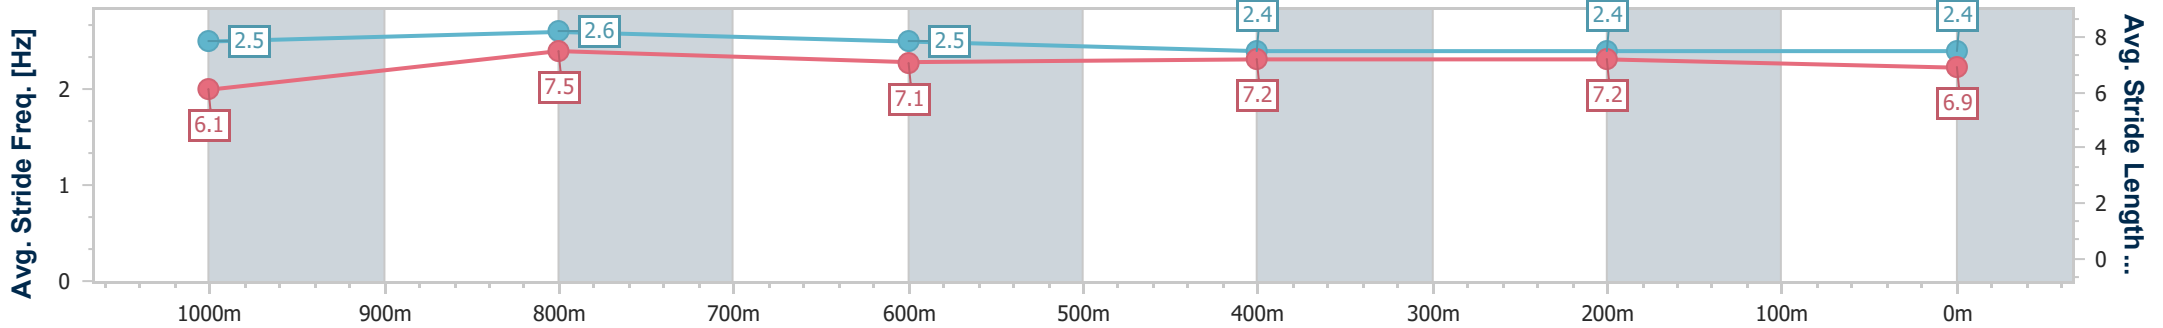

Horse/Jockey Name	Flying Milo
Final Rank	2
Fastest Section Time (Section)	0:10.42 (1000m)
Top Speed [km/h] (Section)	70.7 (1000m)
Race State	Finished

Aquis Park Gold Coast Poly QLD Professional
Race 8: HOLLINDALE 11 MAY ON SALE BENCHMARK 62
Handicap - 1200m
20 April 2024 - 16:45

Track Rating: Synthetic, Weather: Fine, Rail Position: True

Section	Overall	1000m	800m	600m	400m	200m
Section Times	1:10.09 [2] (0:13.18)	0:56.91 [2] (0:10.42)	0:46.49 [1] (0:11.26)	0:35.23 [2] (0:11.53)	0:23.70 [3] (0:11.53)	0:12.17 [2] (0:12.17)
Average Speed [km/h]	54.7	69.4	64.7	63.4	62.9	59.2
Top Speed [km/h]	69.6	70.7	67.0	65.6	64.4	62.0
Avg. Dist. to Rail [m]	3.8	1.7	2.5	2.8	2.8	3.5
Avg. Stride Freq. [Hz]	2.5	2.6	2.5	2.4	2.4	2.4
Avg. Stride Length [m]	6.1	7.5	7.1	7.2	7.2	6.9

- [ ] Ranking at each section and finish
- -.-.- No data available at this section
- NA No data available