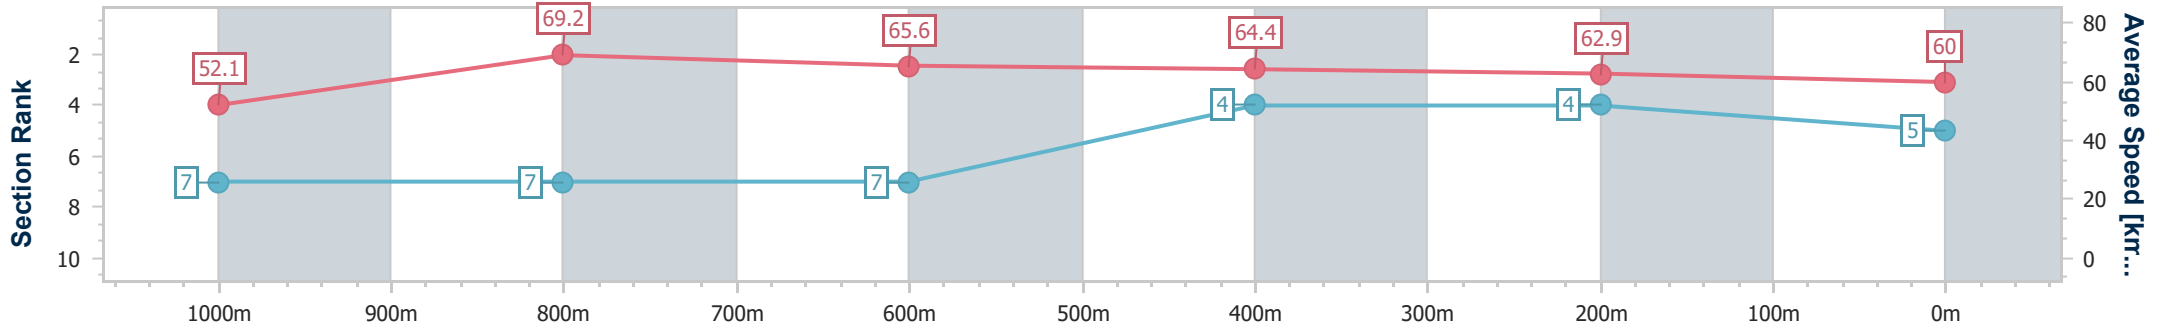

Horse/Jockey Name	I Am A Hit
Final Rank	5
Fastest Section Time (Section)	0:10.40 (1000m)
Top Speed [km/h] (Section)	70.2 (1000m)
Race State	Finished

Aquis Park Gold Coast Poly QLD Professional
Race 8: HOLLINDALE 11 MAY ON SALE BENCHMARK 62
Handicap - 1200m
20 April 2024 - 16:45

Track Rating: Synthetic, Weather: Fine, Rail Position: True

Section	Overall	1000m	800m	600m	400m	200m
Section Times	1:10.19 [5] (0:13.82)	0:56.37 [7] (0:10.40)	0:45.97 [7] (0:11.03)	0:34.94 [7] (0:11.31)	0:23.63 [4] (0:11.57)	0:12.06 [4] (0:12.06)
Average Speed [km/h]	52.1	69.2	65.6	64.4	62.9	60.0
Top Speed [km/h]	69.2	70.2	66.7	65.5	64.2	62.1
Avg. Dist. to Rail [m]	1.7	0.5	0.9	2.6	4.5	6.1
Avg. Stride Freq. [Hz]	2.2	2.5	2.4	2.4	2.4	2.3
Avg. Stride Length [m]	6.5	7.8	7.7	7.5	7.3	7.2

- [ ] Ranking at each section and finish
- -.-.- No data available at this section
- NA No data available