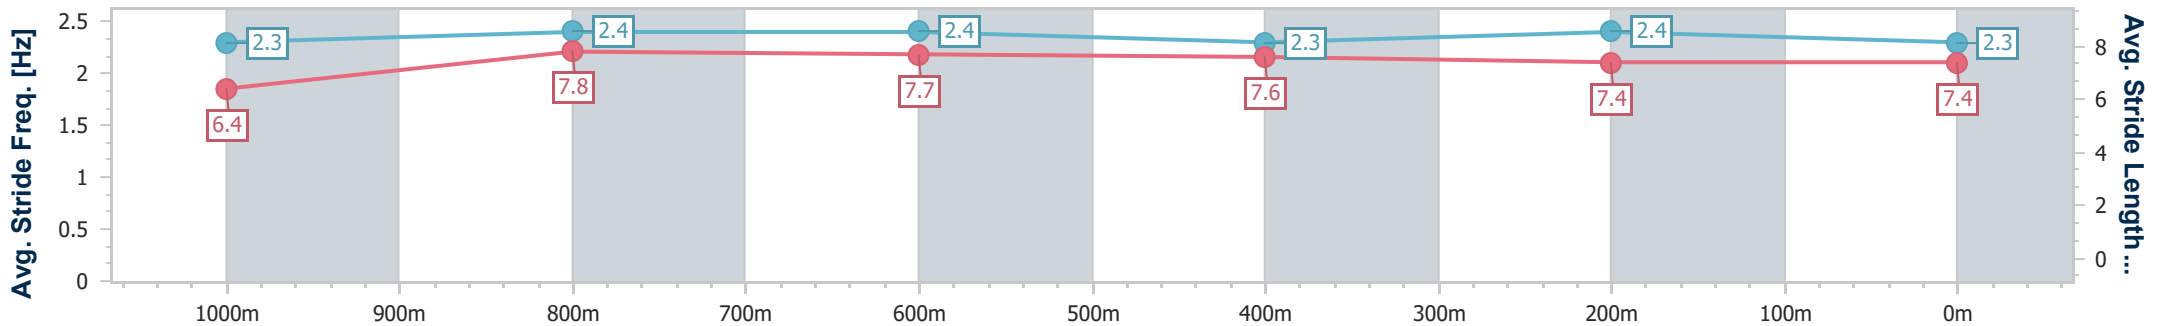

Horse/Jockey Name	Our Free Spirit
Final Rank	3
Fastest Section Time (Section)	0:10.66 (1000m)
Top Speed [km/h] (Section)	68.7 (1000m)
Race State	Finished

Aquis Park Gold Coast Poly QLD Professional
Race 8: HOLLINDALE 11 MAY ON SALE BENCHMARK 62
Handicap - 1200m
20 April 2024 - 16:45

Track Rating: Synthetic, Weather: Fine, Rail Position: True

Section	Overall	1000m	800m	600m	400m	200m
Section Times	1:10.13 [3] (0:13.26)	0:56.87 [4] (0:10.66)	0:46.21 [4] (0:11.12)	0:35.09 [4] (0:11.55)	0:23.54 [5] (0:11.61)	0:11.93 [5] (0:11.93)
Average Speed [km/h]	54.4	67.9	65.7	63.7	62.8	60.7
Top Speed [km/h]	67.9	68.7	67.9	65.5	63.5	61.9
Avg. Dist. to Rail [m]	6.7	2.5	3.0	4.4	4.9	7.2
Avg. Stride Freq. [Hz]	2.3	2.4	2.4	2.3	2.4	2.3
Avg. Stride Length [m]	6.4	7.8	7.7	7.6	7.4	7.4

- [ ] Ranking at each section and finish
- -.-.- No data available at this section
- NA No data available