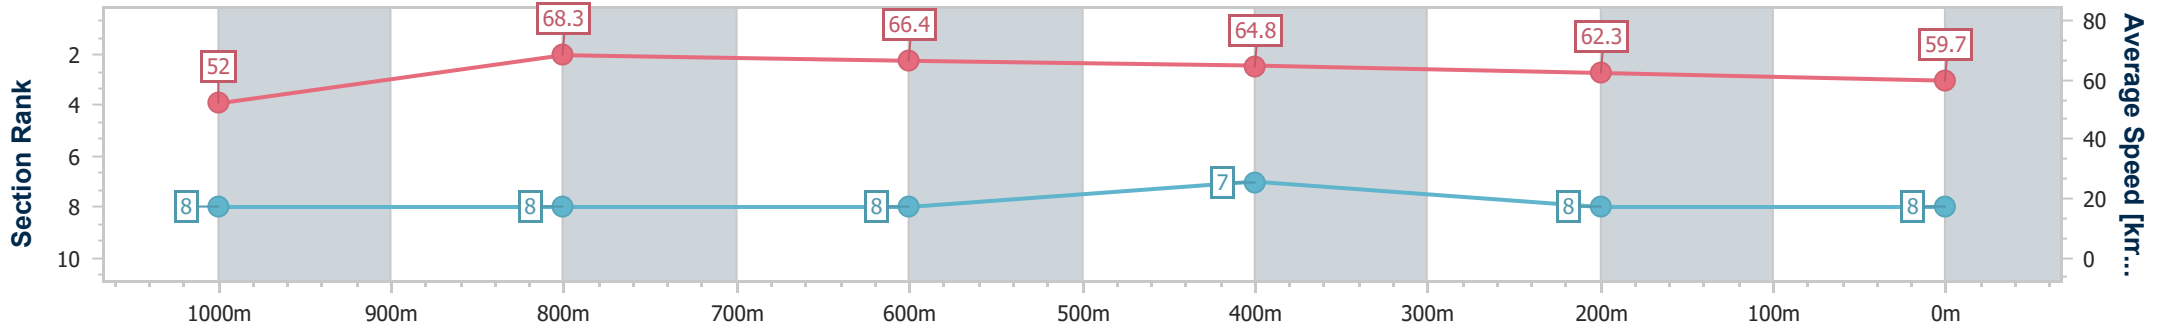

Horse/Jockey Name	Astern Magic
Final Rank	8
Fastest Section Time (Section)	0:10.59 (1000m)
Top Speed [km/h] (Section)	69.2 (1000m)
Race State	Finished

Aquis Park Gold Coast Poly QLD Professional
Race 8: HOLLINDALE 11 MAY ON SALE BENCHMARK 62
Handicap - 1200m
20 April 2024 - 16:45

Track Rating: Synthetic, Weather: Fine, Rail Position: True

Section	Overall	1000m	800m	600m	400m	200m
Section Times	1:10.57 [8] (0:13.86)	0:56.71 [8] (0:10.59)	0:46.12 [8] (0:10.92)	0:35.20 [8] (0:11.34)	0:23.86 [7] (0:11.71)	0:12.15 [8] (0:12.15)
Average Speed [km/h]	52.0	68.3	66.4	64.8	62.3	59.7
Top Speed [km/h]	68.9	69.2	67.8	66.7	63.5	61.7
Avg. Dist. to Rail [m]	5.6	2.4	1.8	3.9	7.4	8.3
Avg. Stride Freq. [Hz]	2.4	2.5	2.4	2.4	2.4	2.3
Avg. Stride Length [m]	6.0	7.6	7.6	7.5	7.2	7.2

- [ ] Ranking at each section and finish
- -.-.- No data available at this section
- NA No data available