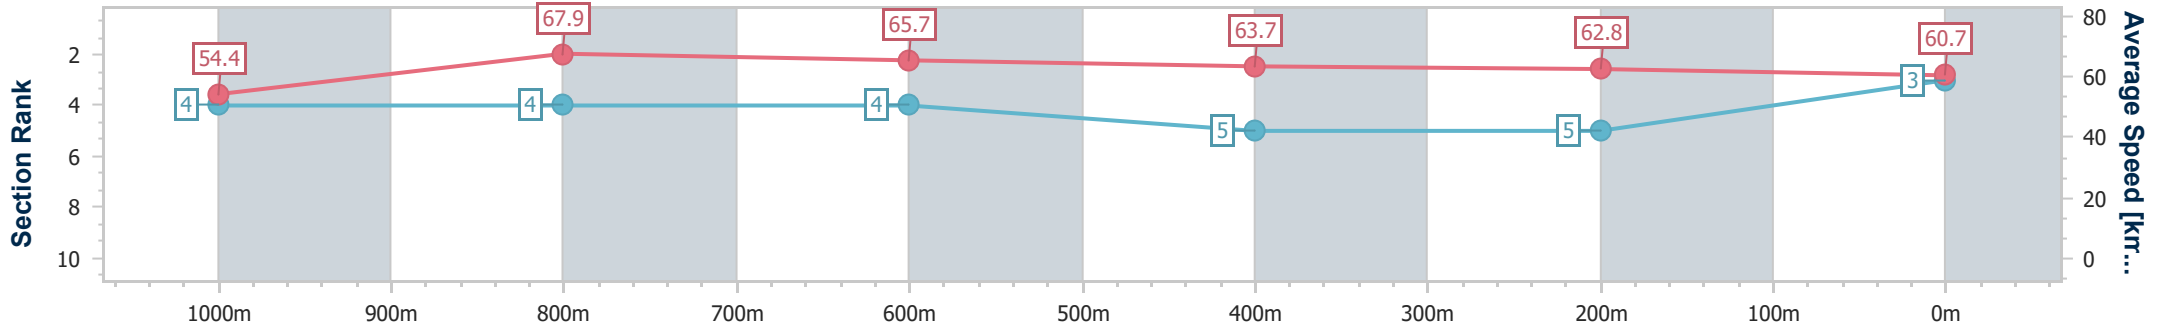

Horse/Jockey Name	Our Free Spirit
Final Rank	3
Fastest Section Time (Section)	0:10.66 (1000m)
Top Speed [km/h] (Section)	68.7 (1000m)
Race State	Finished

Aquis Park Gold Coast Poly QLD Professional
Race 8: HOLLINDALE 11 MAY ON SALE BENCHMARK 62
Handicap - 1200m
20 April 2024 - 16:45

Track Rating: Synthetic, Weather: Fine, Rail Position: True

Section	Overall	1000m	800m	600m	400m	200m
Section Times	1:10.13 [3] (0:13.26)	0:56.87 [4] (0:10.66)	0:46.21 [4] (0:11.12)	0:35.09 [4] (0:11.55)	0:23.54 [5] (0:11.61)	0:11.93 [5] (0:11.93)
Average Speed [km/h]	54.4	67.9	65.7	63.7	62.8	60.7
Top Speed [km/h]	67.9	68.7	67.9	65.5	63.5	61.9
Avg. Dist. to Rail [m]	6.7	2.5	3.0	4.4	4.9	7.2
Avg. Stride Freq. [Hz]	2.3	2.4	2.4	2.3	2.4	2.3
Avg. Stride Length [m]	6.4	7.8	7.7	7.6	7.4	7.4

- [ ] Ranking at each section and finish
- -.-.- No data available at this section
- NA No data available