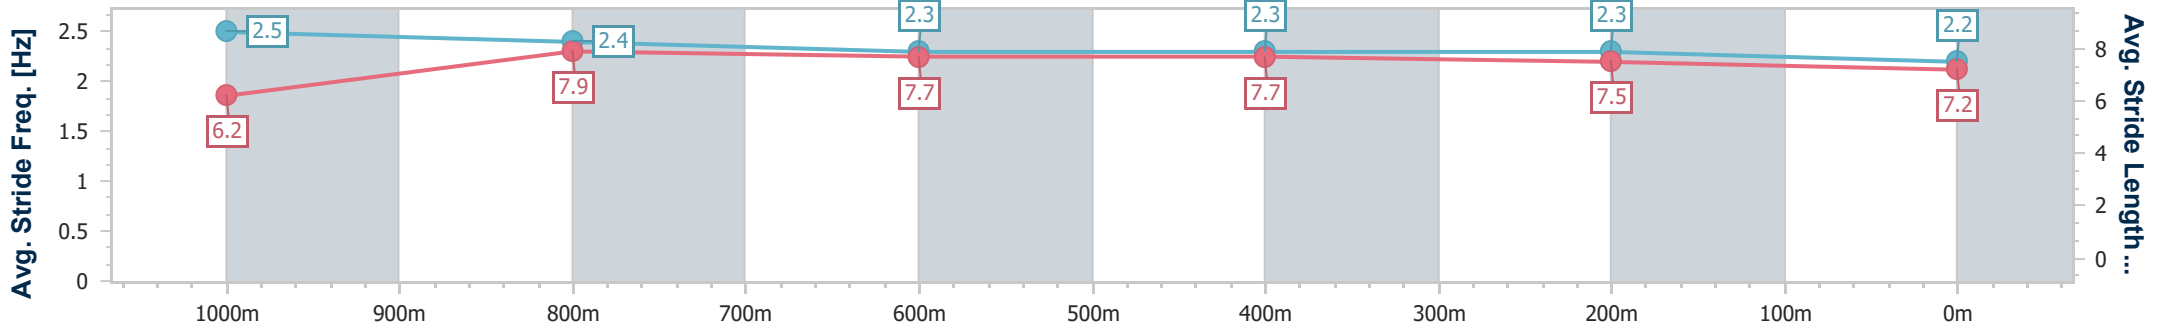

Horse/Jockey Name	Hydroelectric
Final Rank	7
Fastest Section Time (Section)	0:10.62 (1000m)
Top Speed [km/h] (Section)	69.3 (1000m)
Race State	Finished

Aquis Park Gold Coast Poly QLD Professional
Race 8: HOLLINDALE 11 MAY ON SALE BENCHMARK 62
Handicap - 1200m
20 April 2024 - 16:45

Track Rating: Synthetic, Weather: Fine, Rail Position: True

Section	Overall	1000m	800m	600m	400m	200m
Section Times	1:10.54 [7] (0:13.20)	0:57.34 [3] (0:10.62)	0:46.72 [3] (0:11.11)	0:35.61 [3] (0:11.43)	0:24.18 [2] (0:11.67)	0:12.51 [3] (0:12.51)
Average Speed [km/h]	54.6	68.3	65.2	63.8	62.3	57.8
Top Speed [km/h]	69.2	69.3	66.4	64.5	63.6	60.0
Avg. Dist. to Rail [m]	3.0	2.1	1.7	2.6	2.9	4.0
Avg. Stride Freq. [Hz]	2.5	2.4	2.3	2.3	2.3	2.2
Avg. Stride Length [m]	6.2	7.9	7.7	7.7	7.5	7.2

- [ ] Ranking at each section and finish
- -.-.- No data available at this section
- NA No data available