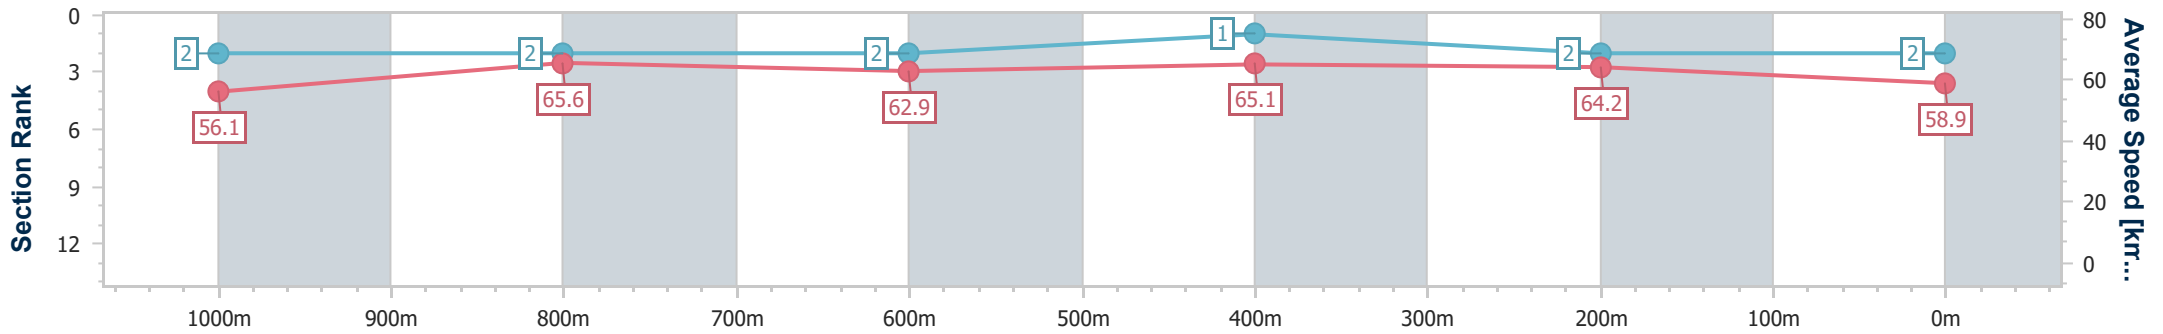

Horse/Jockey Name	Gilbert's Gold
Final Rank	2
Fastest Section Time (Section)	0:11.01 (1000m)
Top Speed [km/h] (Section)	67.6 (1000m)
Race State	Finished

Rockhampton QLD Professional
Race 10: WILLIAM NEIL BAULCH Class 1 Handicap - 1200m
18 April 2024 - 15:47
Track Rating: Soft 5, Weather: Overcast, Rail Position: +6m

Section	Overall	1000m	800m	600m	400m	200m
Section Times	1:10.02 [2] (0:12.86)	0:57.16 [2] (0:11.01)	0:46.15 [2] (0:11.63)	0:34.52 [2] (0:11.08)	0:23.44 [1] (0:11.21)	0:12.23 [2] (0:12.23)
Average Speed [km/h]	56.1	65.6	62.9	65.1	64.2	58.9
Top Speed [km/h]	66.6	67.6	64.5	66.4	66.3	61.9
Avg. Dist. to Rail [m]	2.3	0.5	2.1	2.0	2.9	3.7
Avg. Stride Freq. [Hz]	2.3	2.2	2.2	2.2	2.3	2.2
Avg. Stride Length [m]	6.6	8.1	7.8	7.9	7.8	7.4

- [ ] Ranking at each section and finish
- -.-.- No data available at this section
- NA No data available