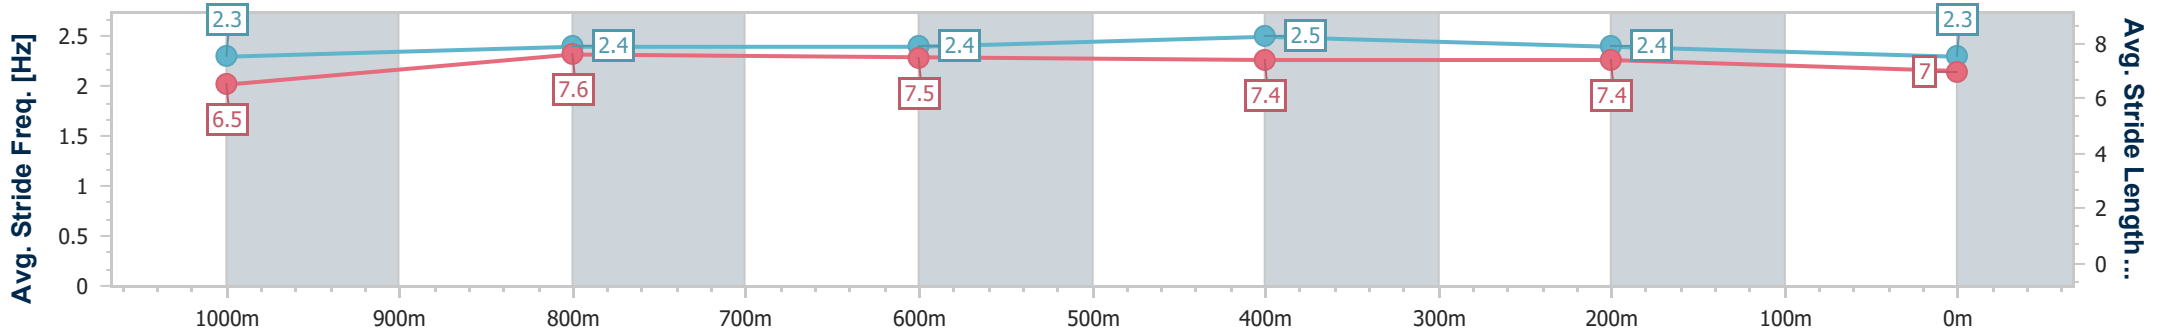

Horse/Jockey Name	Obliquity
Final Rank	6
Fastest Section Time (Section)	0:10.92 (600m)
Top Speed [km/h] (Section)	68.0 (600m)
Race State	Finished

Rockhampton QLD Professional
Race 10: WILLIAM NEIL BAULCH Class 1 Handicap - 1200m
18 April 2024 - 15:47
Track Rating: Soft 5, Weather: Overcast, Rail Position: +6m

Section	Overall	1000m	800m	600m	400m	200m
Section Times	1:10.54 [6] (0:13.22)	0:57.32 [7] (0:11.17)	0:46.15 [6] (0:11.50)	0:34.65 [5] (0:10.92)	0:23.73 [3] (0:11.29)	0:12.44 [3] (0:12.44)
Average Speed [km/h]	54.4	64.7	63.4	66.1	63.8	57.8
Top Speed [km/h]	67.7	66.6	64.6	68.0	67.2	61.0
Avg. Dist. to Rail [m]	0.8	0.7	1.7	3.9	3.4	3.8
Avg. Stride Freq. [Hz]	2.3	2.4	2.4	2.5	2.4	2.3
Avg. Stride Length [m]	6.5	7.6	7.5	7.4	7.4	7.0

- [ ] Ranking at each section and finish
- -.-.- No data available at this section
- NA No data available