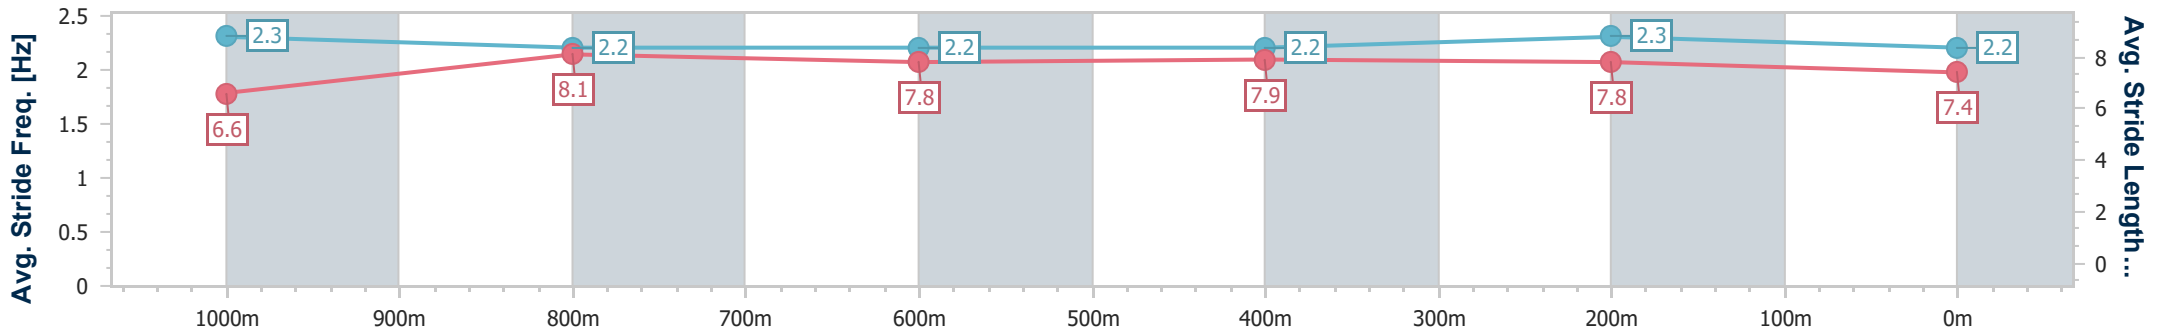

Horse/Jockey Name	Gilbert's Gold
Final Rank	2
Fastest Section Time (Section)	0:11.01 (1000m)
Top Speed [km/h] (Section)	67.6 (1000m)
Race State	Finished

Rockhampton QLD Professional
Race 10: WILLIAM NEIL BAULCH Class 1 Handicap - 1200m
18 April 2024 - 15:47
Track Rating: Soft 5, Weather: Overcast, Rail Position: +6m

Section	Overall	1000m	800m	600m	400m	200m
Section Times	1:10.02 [2] (0:12.86)	0:57.16 [2] (0:11.01)	0:46.15 [2] (0:11.63)	0:34.52 [2] (0:11.08)	0:23.44 [1] (0:11.21)	0:12.23 [2] (0:12.23)
Average Speed [km/h]	56.1	65.6	62.9	65.1	64.2	58.9
Top Speed [km/h]	66.6	67.6	64.5	66.4	66.3	61.9
Avg. Dist. to Rail [m]	2.3	0.5	2.1	2.0	2.9	3.7
Avg. Stride Freq. [Hz]	2.3	2.2	2.2	2.2	2.3	2.2
Avg. Stride Length [m]	6.6	8.1	7.8	7.9	7.8	7.4

- [ ] Ranking at each section and finish
- -.-.- No data available at this section
- NA No data available