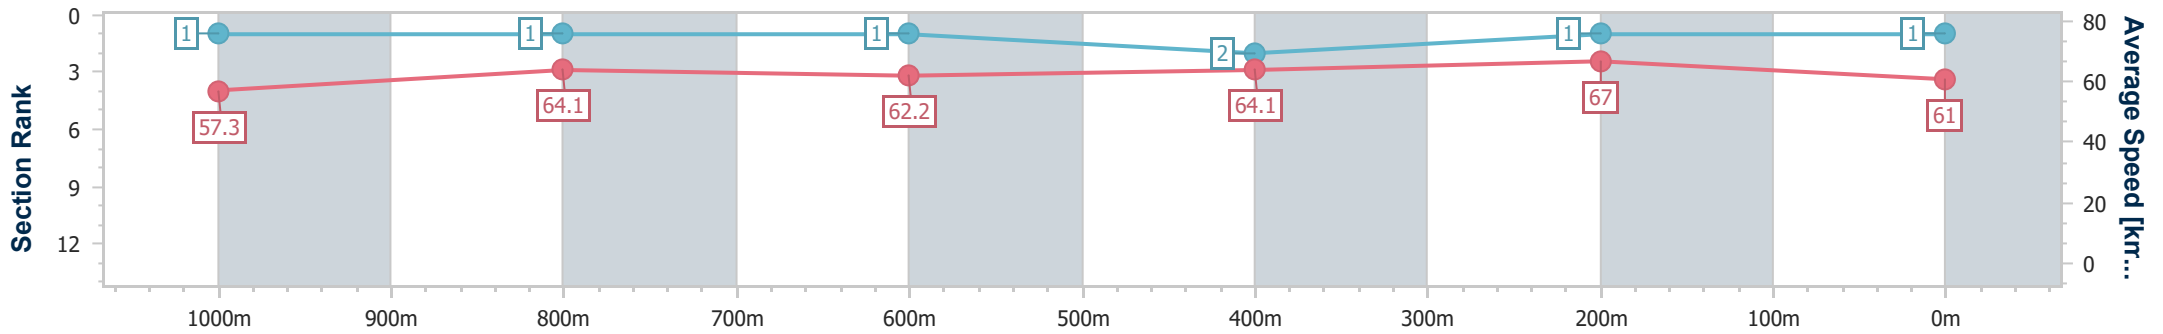

Horse/Jockey Name	Hell
Final Rank	1
Fastest Section Time (Section)	0:10.75 (400m)
Top Speed [km/h] (Section)	68.3 (400m)
Race State	Finished

Rockhampton QLD Professional
Race 10: WILLIAM NEIL BAULCH Class 1 Handicap - 1200m
18 April 2024 - 15:47
Track Rating: Soft 5, Weather: Overcast, Rail Position: +6m

Section	Overall	1000m	800m	600m	400m	200m
Section Times	1:09.27 [1] (0:12.59)	0:56.68 [1] (0:11.24)	0:45.44 [1] (0:11.63)	0:33.81 [1] (0:11.27)	0:22.54 [2] (0:10.75)	0:11.79 [1] (0:11.79)
Average Speed [km/h]	57.3	64.1	62.2	64.1	67.0	61.0
Top Speed [km/h]	68.1	67.8	63.5	66.5	68.3	65.0
Avg. Dist. to Rail [m]	5.1	0.2	1.0	2.7	3.0	2.5
Avg. Stride Freq. [Hz]	2.4	2.4	2.3	2.4	2.5	2.3
Avg. Stride Length [m]	6.4	7.3	7.4	7.5	7.5	7.3

- [ ] Ranking at each section and finish
- -.-.- No data available at this section
- NA No data available