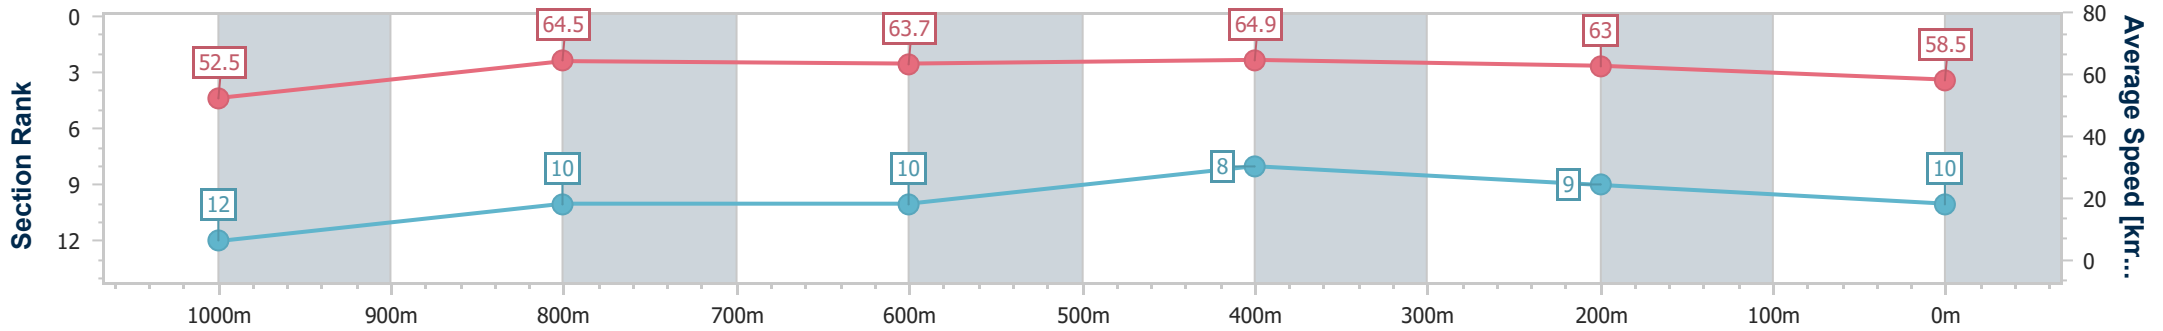

Horse/Jockey Name	Roznamla
Final Rank	10
Fastest Section Time (Section)	0:11.11 (600m)
Top Speed [km/h] (Section)	66.0 (Overall)
Race State	Finished

Rockhampton QLD Professional
Race 10: WILLIAM NEIL BAULCH Class 1 Handicap - 1200m
18 April 2024 - 15:47
Track Rating: Soft 5, Weather: Overcast, Rail Position: +6m

Section	Overall	1000m	800m	600m	400m	200m
Section Times	1:11.14 [10] (0:13.72)	0:57.42 [12] (0:11.15)	0:46.27 [10] (0:11.44)	0:34.83 [10] (0:11.11)	0:23.72 [8] (0:11.42)	0:12.30 [9]
Average Speed [km/h]	52.5	64.5	63.7	64.9	63.0	58.5
Top Speed [km/h]	66.0	65.6	64.3	65.5	64.9	61.0
Avg. Dist. to Rail [m]	1.7	0.3	1.4	2.9	3.2	4.5
Avg. Stride Freq. [Hz]	2.2	2.3	2.3	2.3	2.3	2.2
Avg. Stride Length [m]	6.4	7.5	7.7	7.7	7.6	7.4

- [ ] Ranking at each section and finish
- -.-.- No data available at this section
- NA No data available