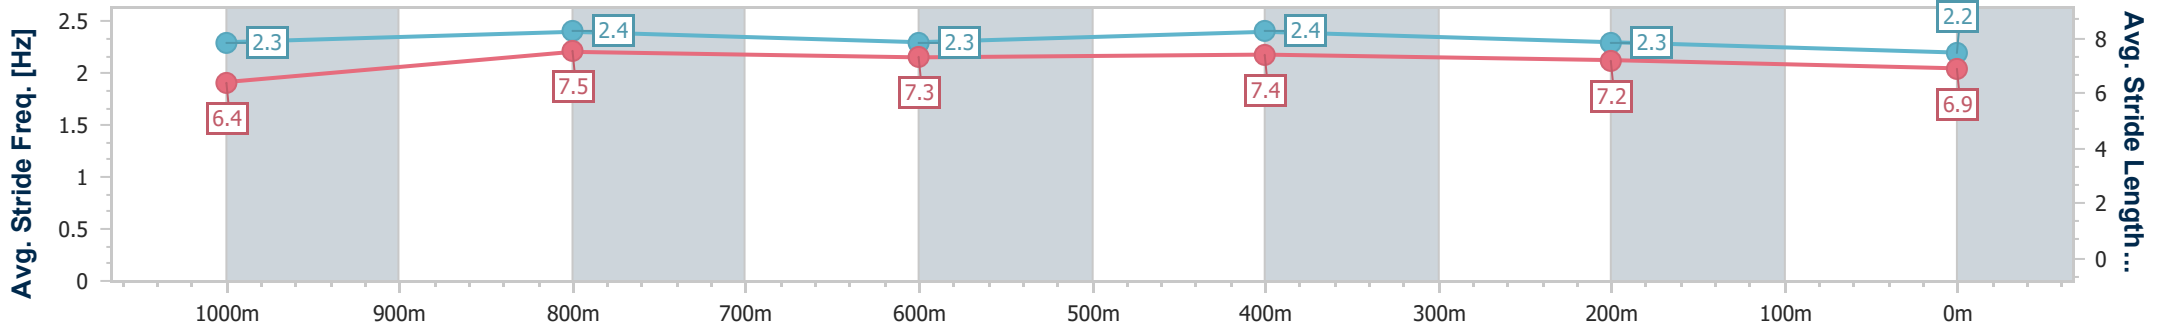

- [] Ranking at each section and finish
- .-.- No data available at this section
- NA No data available

Horse/Jockey Name	My Girl Spirit
Final Rank	12
Fastest Section Time (Section)	0:11.21 (1000m)
Top Speed [km/h] (Section)	67.6 (Overall)
Race State	Finished

Rockhampton QLD Professional
 Race 10: WILLIAM NEIL BAULCH Class 1 Handicap - 1200m
 18 April 2024 - 15:47
 Track Rating: Soft 5, Weather: Overcast, Rail Position: +6m

Section	Overall	1000m	800m	600m	400m	200m
Section Times	1:12.54 [12] (0:13.07)	0:59.47 [4] (0:11.21)	0:48.26 [5] (0:11.82)	0:36.44 [6] (0:11.39)	0:25.05 [10] (0:11.86)	0:13.19 [12] (0:13.19)
Average Speed [km/h]	55.3	65.1	62.1	63.4	60.6	54.6
Top Speed [km/h]	67.6	67.3	63.7	64.6	62.3	58.2
Avg. Dist. to Rail [m]	4.9	2.4	2.6	4.9	6.9	6.2
Avg. Stride Freq. [Hz]	2.3	2.4	2.3	2.4	2.3	2.2
Avg. Stride Length [m]	6.4	7.5	7.3	7.4	7.2	6.9

- [] Ranking at each section and finish
- .-.- No data available at this section
- NA No data available