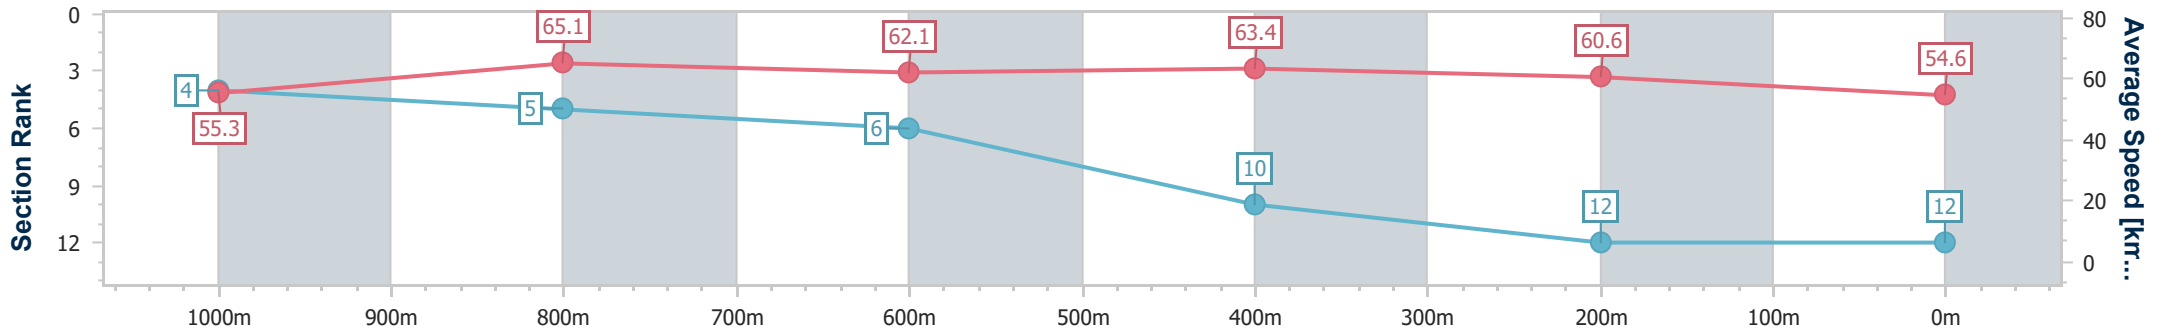

- [] Ranking at each section and finish
- .-.- No data available at this section
- NA No data available

Horse/Jockey Name	My Girl Spirit
Final Rank	12
Fastest Section Time (Section)	0:11.21 (1000m)
Top Speed [km/h] (Section)	67.6 (Overall)
Race State	Finished

Rockhampton QLD Professional
 Race 10: WILLIAM NEIL BAULCH Class 1 Handicap - 1200m
 18 April 2024 - 15:47
 Track Rating: Soft 5, Weather: Overcast, Rail Position: +6m

Section	Overall	1000m	800m	600m	400m	200m
Section Times	1:12.54 [12] (0:13.07)	0:59.47 [4] (0:11.21)	0:48.26 [5] (0:11.82)	0:36.44 [6] (0:11.39)	0:25.05 [10] (0:11.86)	0:13.19 [12] (0:13.19)
Average Speed [km/h]	55.3	65.1	62.1	63.4	60.6	54.6
Top Speed [km/h]	67.6	67.3	63.7	64.6	62.3	58.2
Avg. Dist. to Rail [m]	4.9	2.4	2.6	4.9	6.9	6.2
Avg. Stride Freq. [Hz]	2.3	2.4	2.3	2.4	2.3	2.2
Avg. Stride Length [m]	6.4	7.5	7.3	7.4	7.2	6.9