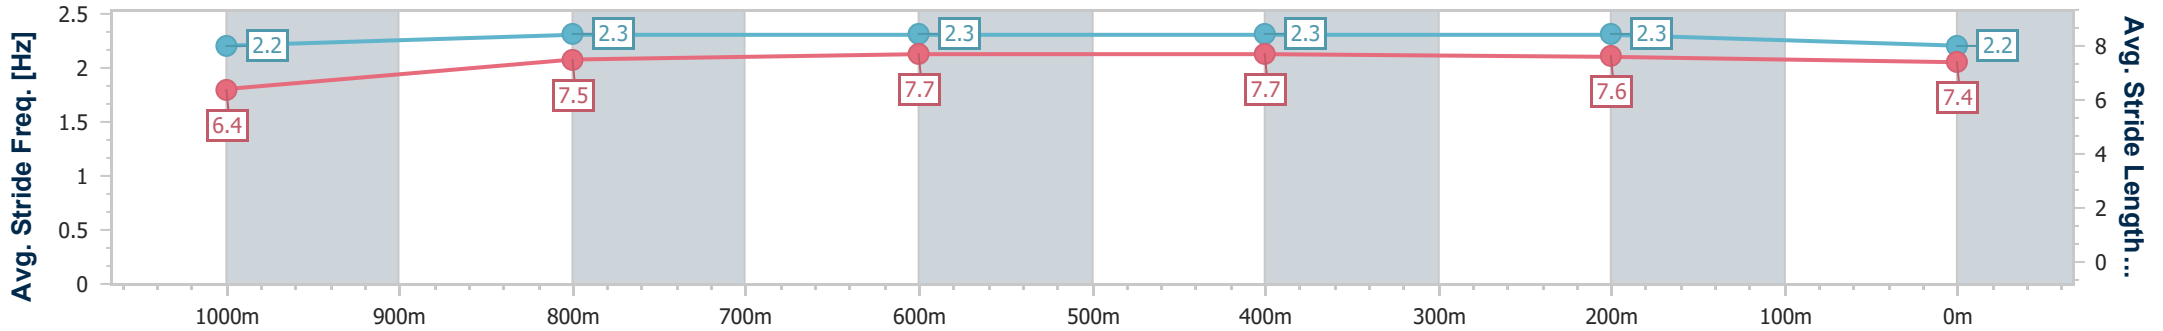

- [] Ranking at each section and finish
- .-.- No data available at this section
- NA No data available

Horse/Jockey Name	Roznamla
Final Rank	10
Fastest Section Time (Section)	0:11.11 (600m)
Top Speed [km/h] (Section)	66.0 (Overall)
Race State	Finished

Rockhampton QLD Professional
 Race 10: WILLIAM NEIL BAULCH Class 1 Handicap - 1200m
 18 April 2024 - 15:47
 Track Rating: Soft 5, Weather: Overcast, Rail Position: +6m

Section	Overall	1000m	800m	600m	400m	200m
Section Times	1:11.14 [10] (0:13.72)	0:57.42 [12] (0:11.15)	0:46.27 [10] (0:11.44)	0:34.83 [10] (0:11.11)	0:23.72 [8] (0:11.42)	0:12.30 [9]
Average Speed [km/h]	52.5	64.5	63.7	64.9	63.0	58.5
Top Speed [km/h]	66.0	65.6	64.3	65.5	64.9	61.0
Avg. Dist. to Rail [m]	1.7	0.3	1.4	2.9	3.2	4.5
Avg. Stride Freq. [Hz]	2.2	2.3	2.3	2.3	2.3	2.2
Avg. Stride Length [m]	6.4	7.5	7.7	7.7	7.6	7.4