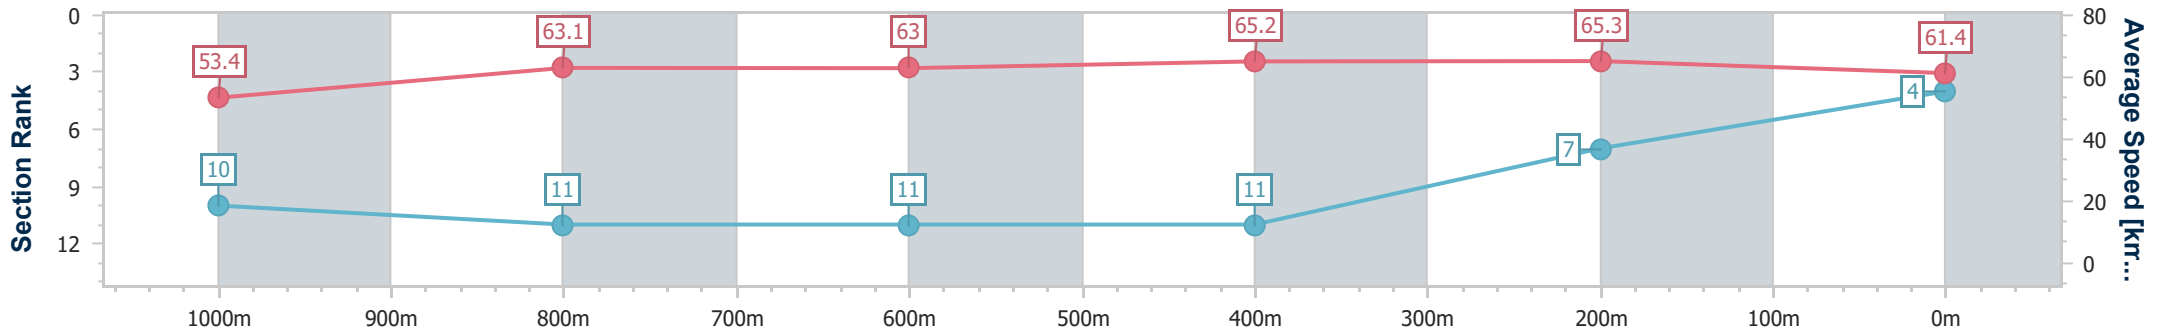

Horse/Jockey Name	General Wolffe
Final Rank	4
Fastest Section Time (Section)	0:11.02 (400m)
Top Speed [km/h] (Section)	66.9 (400m)
Race State	Finished

Rockhampton QLD Professional
Race 10: WILLIAM NEIL BAULCH Class 1 Handicap - 1200m
18 April 2024 - 15:47
Track Rating: Soft 5, Weather: Overcast, Rail Position: +6m

Section	Overall	1000m	800m	600m	400m	200m
Section Times	1:10.29 [4] (0:13.49)	0:56.80 [10] (0:11.45)	0:45.35 [11] (0:11.53)	0:33.82 [11] (0:11.07)	0:22.75 [11] (0:11.02)	0:11.73 [7] (0:11.73)
Average Speed [km/h]	53.4	63.1	63.0	65.2	65.3	61.4
Top Speed [km/h]	63.6	64.1	64.4	66.5	66.9	63.5
Avg. Dist. to Rail [m]	1.2	0.6	1.3	3.0	5.1	7.1
Avg. Stride Freq. [Hz]	2.3	2.4	2.4	2.4	2.4	2.4
Avg. Stride Length [m]	6.3	7.3	7.2	7.4	7.5	7.2

- [ ] Ranking at each section and finish
- -.-.- No data available at this section
- NA No data available