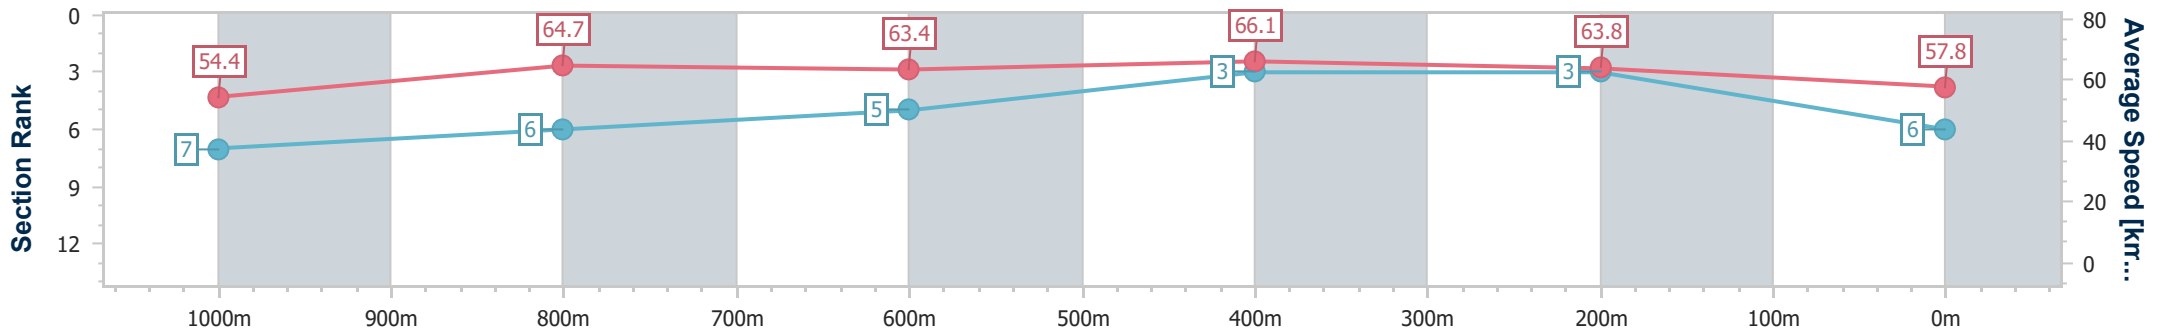

Horse/Jockey Name	Obliquity
Final Rank	6
Fastest Section Time (Section)	0:10.92 (600m)
Top Speed [km/h] (Section)	68.0 (600m)
Race State	Finished

Rockhampton QLD Professional
Race 10: WILLIAM NEIL BAULCH Class 1 Handicap - 1200m
18 April 2024 - 15:47
Track Rating: Soft 5, Weather: Overcast, Rail Position: +6m

Section	Overall	1000m	800m	600m	400m	200m
Section Times	1:10.54 [6] (0:13.22)	0:57.32 [7] (0:11.17)	0:46.15 [6] (0:11.50)	0:34.65 [5] (0:10.92)	0:23.73 [3] (0:11.29)	0:12.44 [3] (0:12.44)
Average Speed [km/h]	54.4	64.7	63.4	66.1	63.8	57.8
Top Speed [km/h]	67.7	66.6	64.6	68.0	67.2	61.0
Avg. Dist. to Rail [m]	0.8	0.7	1.7	3.9	3.4	3.8
Avg. Stride Freq. [Hz]	2.3	2.4	2.4	2.5	2.4	2.3
Avg. Stride Length [m]	6.5	7.6	7.5	7.4	7.4	7.0

- [ ] Ranking at each section and finish
- -.-.- No data available at this section
- NA No data available