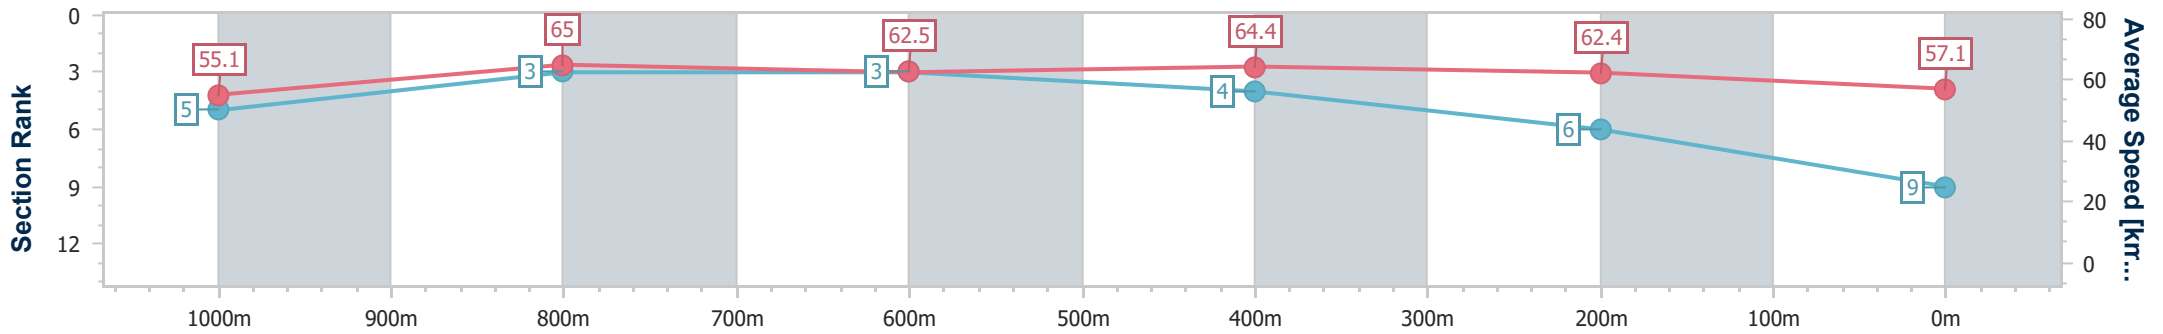

Horse/Jockey Name	Daytona Gal
Final Rank	9
Fastest Section Time (Section)	0:11.04 (1000m)
Top Speed [km/h] (Section)	67.4 (1000m)
Race State	Finished

Rockhampton QLD Professional
Race 10: WILLIAM NEIL BAULCH Class 1 Handicap - 1200m
18 April 2024 - 15:47
Track Rating: Soft 5, Weather: Overcast, Rail Position: +6m

Section	Overall	1000m	800m	600m	400m	200m
Section Times	1:11.07 [9] (0:13.08)	0:57.99 [5] (0:11.04)	0:46.95 [3] (0:11.59)	0:35.36 [3] (0:11.21)	0:24.15 [4] (0:11.54)	0:12.61 [6]
Average Speed [km/h]	55.1	65.0	62.5	64.4	62.4	57.1
Top Speed [km/h]	65.2	67.4	64.1	65.5	64.5	60.0
Avg. Dist. to Rail [m]	2.1	0.7	1.7	3.8	4.1	3.5
Avg. Stride Freq. [Hz]	2.2	2.3	2.3	2.3	2.3	2.2
Avg. Stride Length [m]	6.6	7.8	7.6	7.8	7.6	7.3

- [ ] Ranking at each section and finish
- -.-.- No data available at this section
- NA No data available