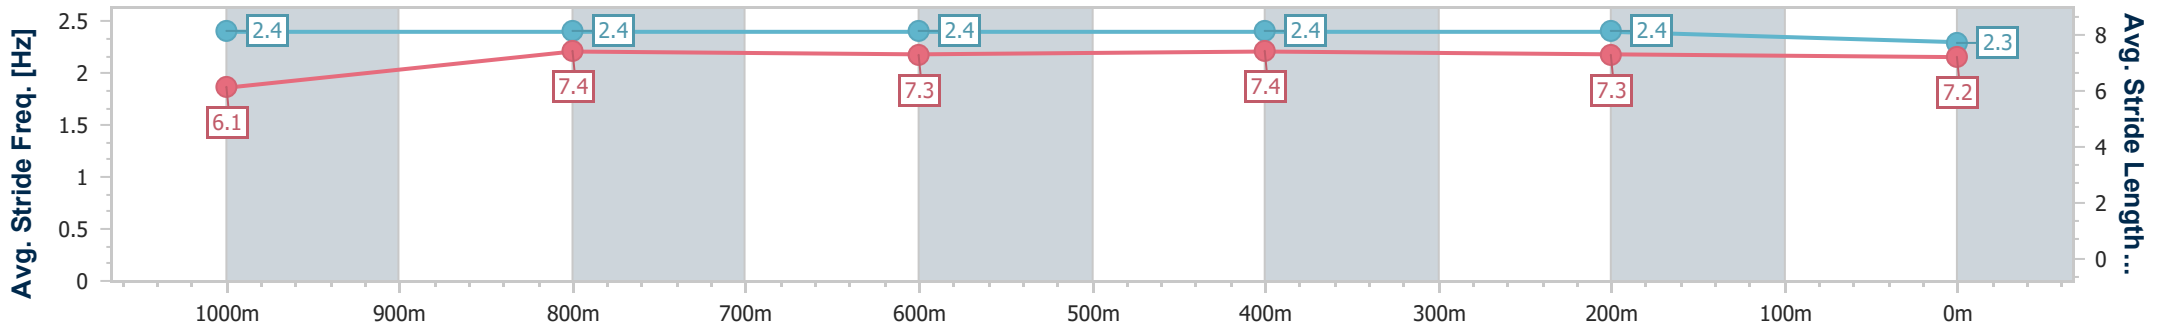

Horse/Jockey Name	Cryptic Verse
Final Rank	8
Fastest Section Time (Section)	0:11.22 (600m)
Top Speed [km/h] (Section)	66.4 (Overall)
Race State	Finished

Rockhampton QLD Professional
Race 10: WILLIAM NEIL BAULCH Class 1 Handicap - 1200m
18 April 2024 - 15:47
Track Rating: Soft 5, Weather: Overcast, Rail Position: +6m

Section	Overall	1000m	800m	600m	400m	200m
Section Times	1:10.95 [8] (0:13.08)	0:57.87 [6] (0:11.36)	0:46.51 [7] (0:11.78)	0:34.73 [8] (0:11.22)	0:23.51 [9] (0:11.41)	0:12.10 [10] (0:12.10)
Average Speed [km/h]	55.1	64.0	63.0	64.5	63.0	59.6
Top Speed [km/h]	66.4	66.2	64.8	65.5	65.1	61.4
Avg. Dist. to Rail [m]	3.8	1.8	3.9	7.9	10.6	10.7
Avg. Stride Freq. [Hz]	2.4	2.4	2.4	2.4	2.4	2.3
Avg. Stride Length [m]	6.1	7.4	7.3	7.4	7.3	7.2

- [ ] Ranking at each section and finish
- -.-.- No data available at this section
- NA No data available