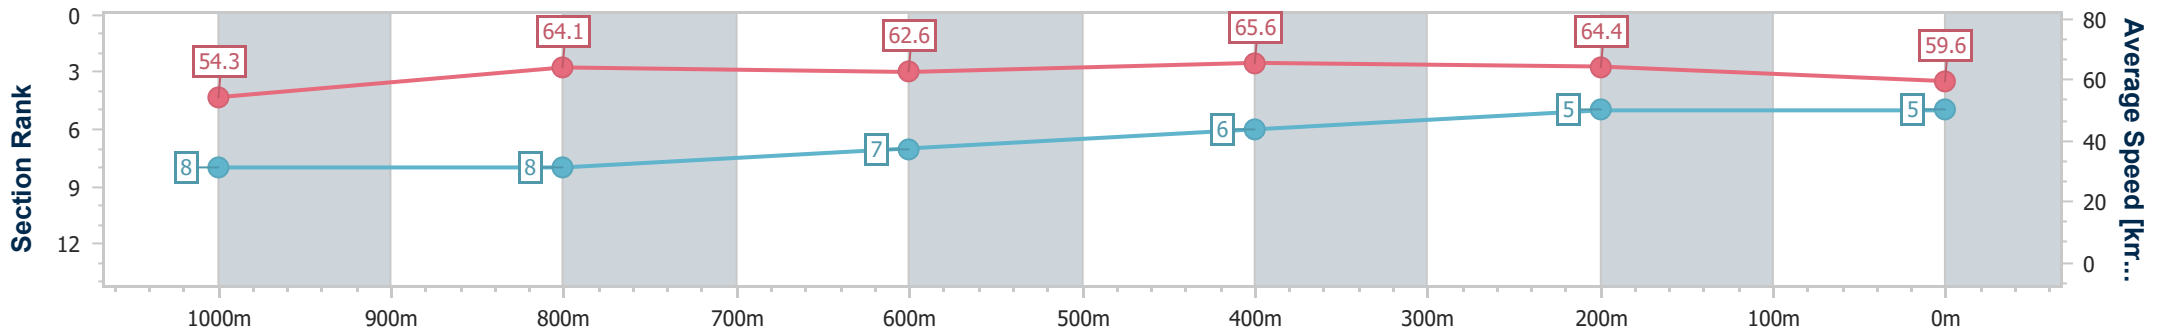

Horse/Jockey Name	Sennaprost
Final Rank	5
Fastest Section Time (Section)	0:11.02 (600m)
Top Speed [km/h] (Section)	67.6 (600m)
Race State	Finished

Rockhampton QLD Professional
Race 10: WILLIAM NEIL BAULCH Class 1 Handicap - 1200m
18 April 2024 - 15:47
Track Rating: Soft 5, Weather: Overcast, Rail Position: +6m

Section	Overall	1000m	800m	600m	400m	200m
Section Times	1:10.38 [5] (0:13.27)	0:57.11 [8] (0:11.21)	0:45.90 [8] (0:11.64)	0:34.26 [7] (0:11.02)	0:23.24 [6] (0:11.16)	0:12.08 [5] (0:12.08)
Average Speed [km/h]	54.3	64.1	62.6	65.6	64.4	59.6
Top Speed [km/h]	66.0	66.2	63.4	67.6	66.5	62.1
Avg. Dist. to Rail [m]	1.8	0.7	1.5	5.4	7.2	7.0
Avg. Stride Freq. [Hz]	2.4	2.5	2.5	2.5	2.5	2.4
Avg. Stride Length [m]	6.1	7.1	7.1	7.3	7.2	6.9

- [ ] Ranking at each section and finish
- -.-.- No data available at this section
- NA No data available