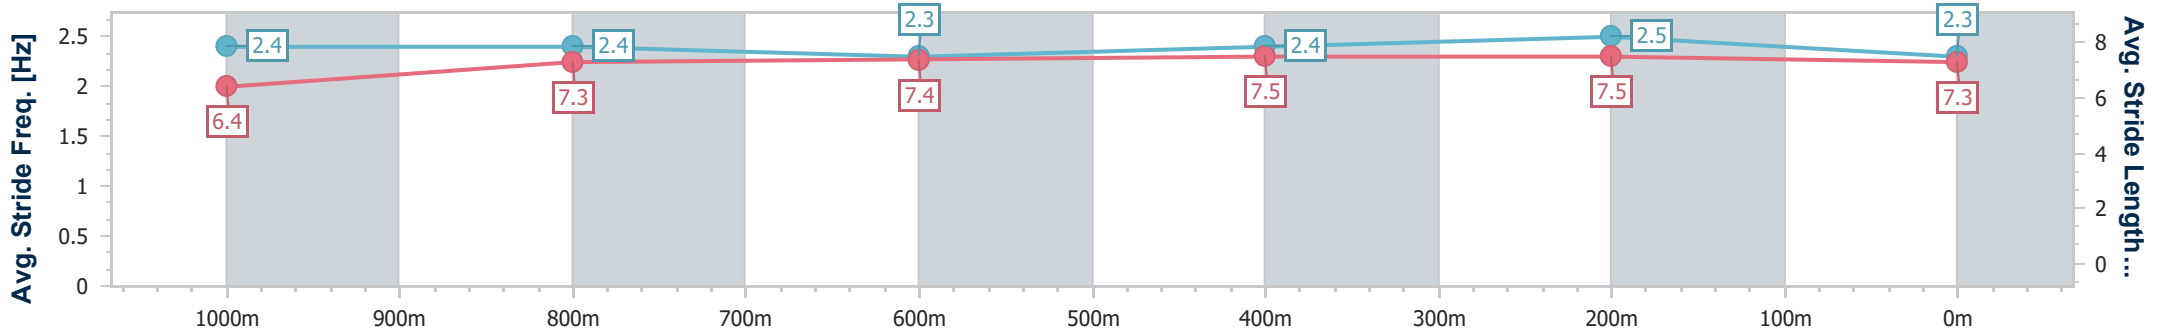

Horse/Jockey Name	Hell
Final Rank	1
Fastest Section Time (Section)	0:10.75 (400m)
Top Speed [km/h] (Section)	68.3 (400m)
Race State	Finished

Rockhampton QLD Professional
Race 10: WILLIAM NEIL BAULCH Class 1 Handicap - 1200m
18 April 2024 - 15:47
Track Rating: Soft 5, Weather: Overcast, Rail Position: +6m

Section	Overall	1000m	800m	600m	400m	200m
Section Times	1:09.27 [1] (0:12.59)	0:56.68 [1] (0:11.24)	0:45.44 [1] (0:11.63)	0:33.81 [1] (0:11.27)	0:22.54 [2] (0:10.75)	0:11.79 [1] (0:11.79)
Average Speed [km/h]	57.3	64.1	62.2	64.1	67.0	61.0
Top Speed [km/h]	68.1	67.8	63.5	66.5	68.3	65.0
Avg. Dist. to Rail [m]	5.1	0.2	1.0	2.7	3.0	2.5
Avg. Stride Freq. [Hz]	2.4	2.4	2.3	2.4	2.5	2.3
Avg. Stride Length [m]	6.4	7.3	7.4	7.5	7.5	7.3

- [ ] Ranking at each section and finish
- -.-.- No data available at this section
- NA No data available