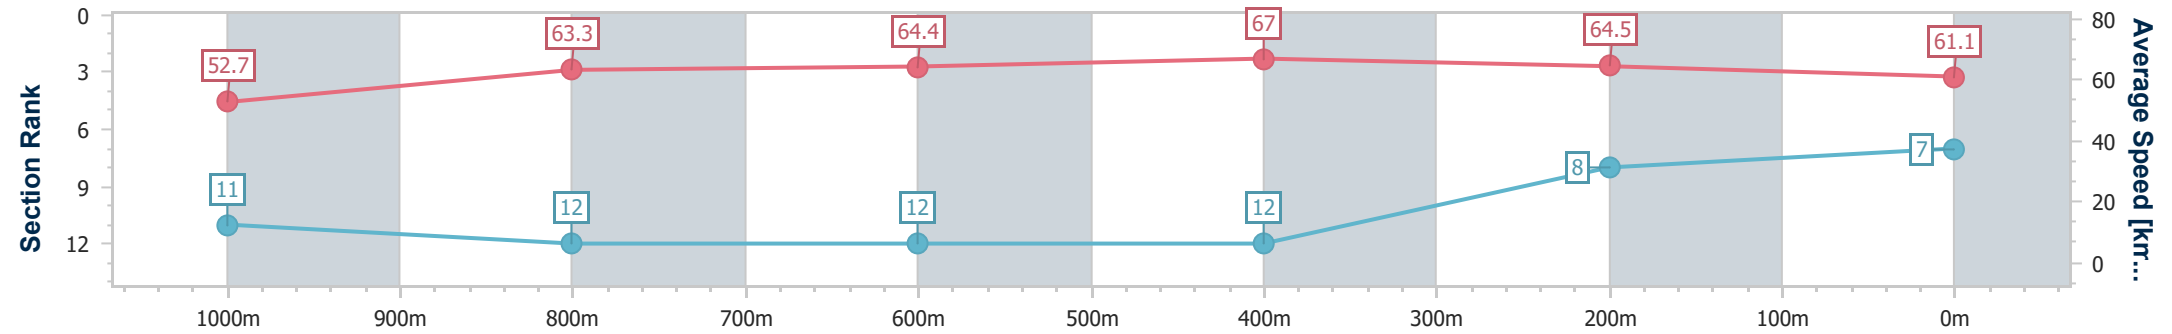

Horse/Jockey Name	Rocky Rebel
Final Rank	7
Fastest Section Time (Section)	0:10.76 (600m)
Top Speed [km/h] (Section)	68.1 (600m)
Race State	Finished

Rockhampton QLD Professional
Race 10: WILLIAM NEIL BAULCH Class 1 Handicap - 1200m
18 April 2024 - 15:47
Track Rating: Soft 5, Weather: Overcast, Rail Position: +6m

Section	Overall	1000m	800m	600m	400m	200m
Section Times	1:10.61 [7] (0:13.68)	0:56.93 [11] (0:11.60)	0:45.33 [12] (0:11.60)	0:33.73 [12] (0:10.76)	0:22.97 [12] (0:11.15)	0:11.82 [8] (0:11.82)
Average Speed [km/h]	52.7	63.3	64.4	67.0	64.5	61.1
Top Speed [km/h]	63.3	64.4	65.1	68.1	67.9	65.2
Avg. Dist. to Rail [m]	4.3	2.6	4.9	6.4	9.9	9.7
Avg. Stride Freq. [Hz]	2.4	2.5	2.6	2.7	2.7	2.6
Avg. Stride Length [m]	6.0	6.9	6.9	6.9	6.6	6.6

- [ ] Ranking at each section and finish
- -.-.- No data available at this section
- NA No data available