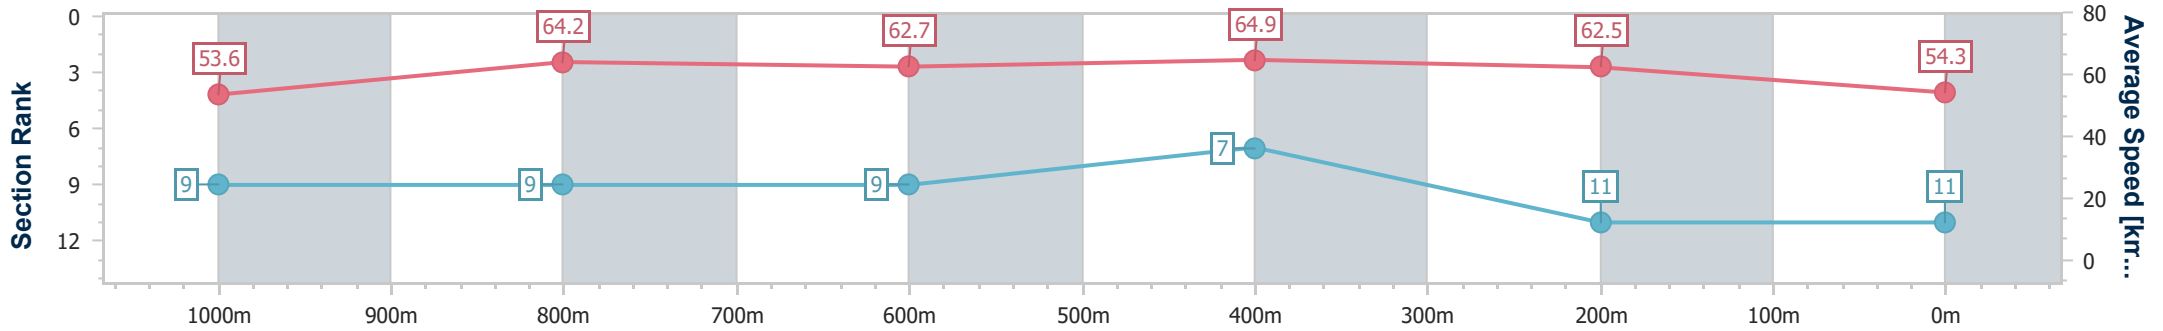

Horse/Jockey Name	Sweet Jina
Final Rank	11
Fastest Section Time (Section)	0:11.10 (600m)
Top Speed [km/h] (Section)	66.3 (1000m)
Race State	Finished

Rockhampton QLD Professional
Race 10: WILLIAM NEIL BAULCH Class 1 Handicap - 1200m
18 April 2024 - 15:47
Track Rating: Soft 5, Weather: Overcast, Rail Position: +6m

Section	Overall	1000m	800m	600m	400m	200m
Section Times	1:12.11 [11] (0:13.45)	0:58.66 [9] (0:11.17)	0:47.49 [9] (0:11.60)	0:35.89 [9] (0:11.10)	0:24.79 [7] (0:11.54)	0:13.25 [11] (0:13.25)
Average Speed [km/h]	53.6	64.2	62.7	64.9	62.5	54.3
Top Speed [km/h]	66.2	66.3	63.8	66.0	63.9	59.7
Avg. Dist. to Rail [m]	0.6	0.4	1.5	6.0	9.8	9.7
Avg. Stride Freq. [Hz]	2.4	2.4	2.4	2.5	2.5	2.3
Avg. Stride Length [m]	6.1	7.4	7.1	7.0	6.9	6.5

- [ ] Ranking at each section and finish
- -.-.- No data available at this section
- NA No data available