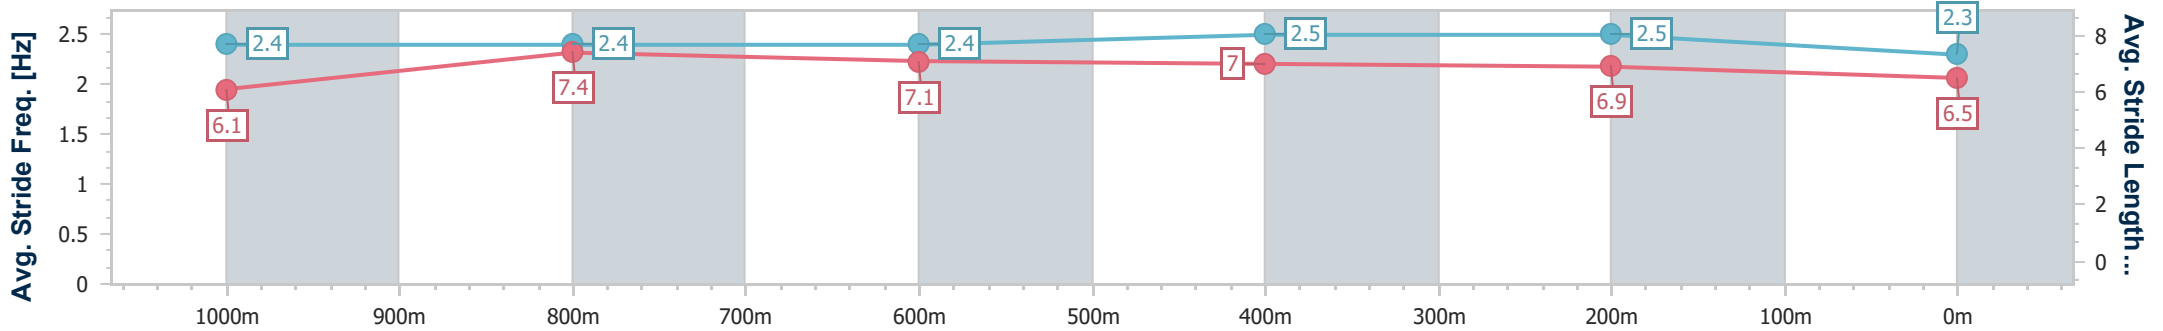

- [] Ranking at each section and finish
- .-.- No data available at this section
- NA No data available

Horse/Jockey Name	Sweet Jina
Final Rank	11
Fastest Section Time (Section)	0:11.10 (600m)
Top Speed [km/h] (Section)	66.3 (1000m)
Race State	Finished

Rockhampton QLD Professional
 Race 10: WILLIAM NEIL BAULCH Class 1 Handicap - 1200m
 18 April 2024 - 15:47
 Track Rating: Soft 5, Weather: Overcast, Rail Position: +6m

Section	Overall	1000m	800m	600m	400m	200m
Section Times	1:12.11 [11] (0:13.45)	0:58.66 [9] (0:11.17)	0:47.49 [9] (0:11.60)	0:35.89 [9] (0:11.10)	0:24.79 [7] (0:11.54)	0:13.25 [11] (0:13.25)
Average Speed [km/h]	53.6	64.2	62.7	64.9	62.5	54.3
Top Speed [km/h]	66.2	66.3	63.8	66.0	63.9	59.7
Avg. Dist. to Rail [m]	0.6	0.4	1.5	6.0	9.8	9.7
Avg. Stride Freq. [Hz]	2.4	2.4	2.4	2.5	2.5	2.3
Avg. Stride Length [m]	6.1	7.4	7.1	7.0	6.9	6.5