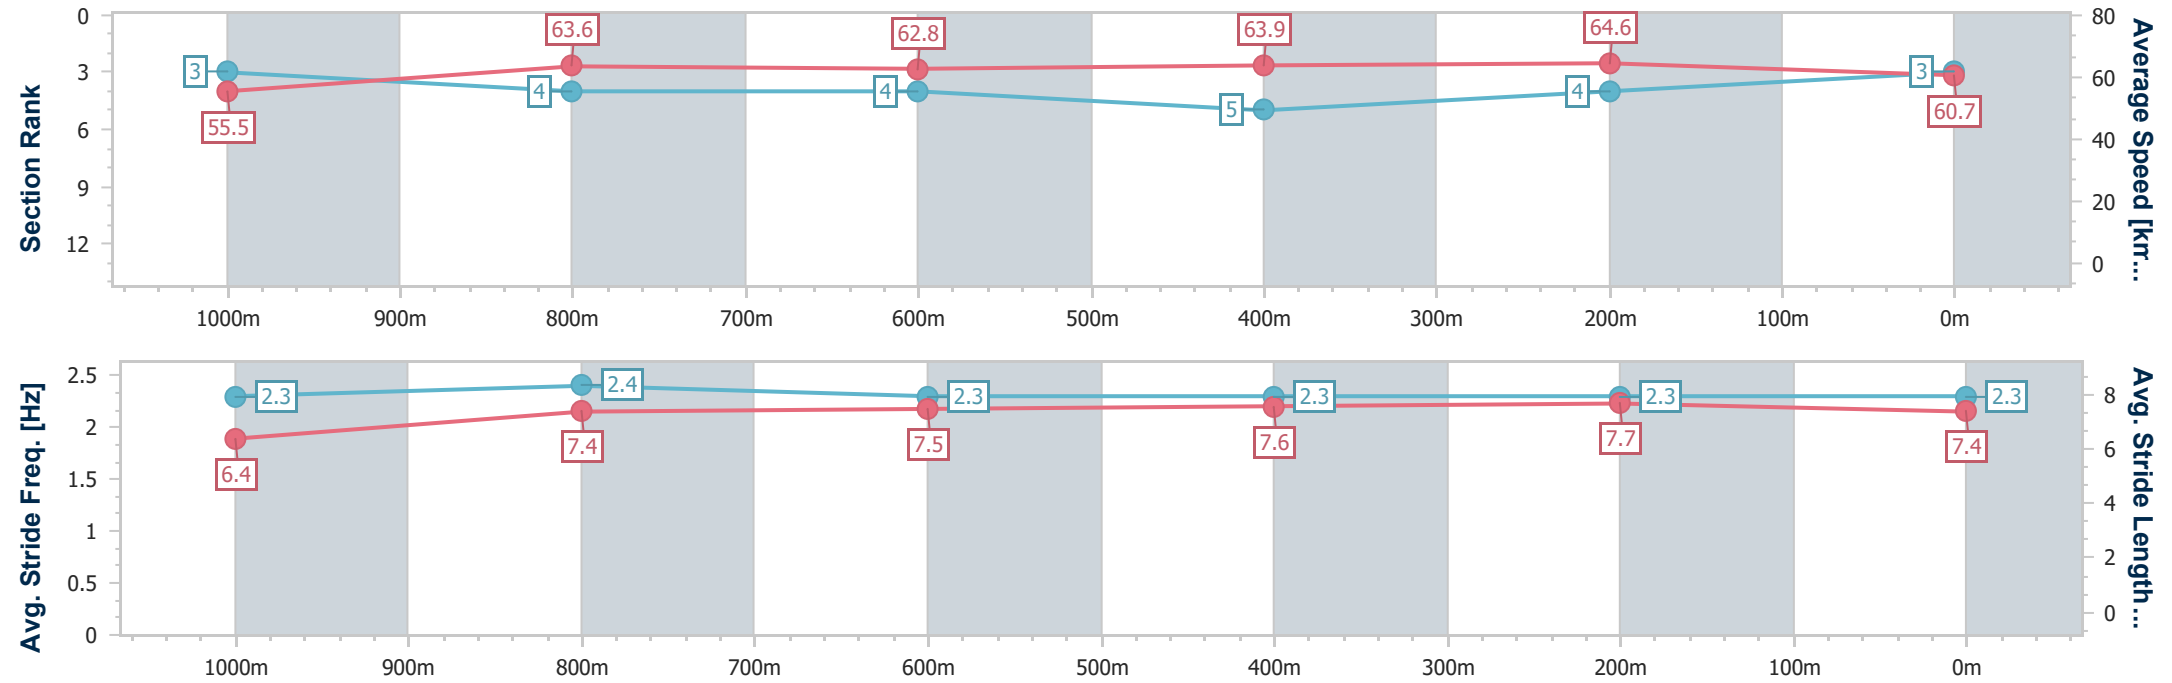

Horse/Jockey Name	Diamond Money
Final Rank	3
Fastest Section Time (Section)	0:11.15 (400m)
Top Speed [km/h] (Section)	66.8 (400m)
Race State	Finished

Rockhampton QLD Professional
Race 10: WILLIAM NEIL BAULCH Class 1 Handicap - 1200m
18 April 2024 - 15:47
Track Rating: Soft 5, Weather: Overcast, Rail Position: +6m

Section	Overall	1000m	800m	600m	400m	200m
Section Times	1:10.09 [3] (0:12.98)	0:57.11 [3] (0:11.28)	0:45.83 [4] (0:11.55)	0:34.28 [4] (0:11.28)	0:23.00 [5] (0:11.15)	0:11.85 [4] (0:11.85)
Average Speed [km/h]	55.5	63.6	62.8	63.9	64.6	60.7
Top Speed [km/h]	65.3	65.9	63.8	66.1	66.8	62.9
Avg. Dist. to Rail [m]	0.7	0.6	1.1	1.6	2.7	2.3
Avg. Stride Freq. [Hz]	2.3	2.4	2.3	2.3	2.3	2.3
Avg. Stride Length [m]	6.4	7.4	7.5	7.6	7.7	7.4

- [ ] Ranking at each section and finish
- -.-.- No data available at this section
- NA No data available