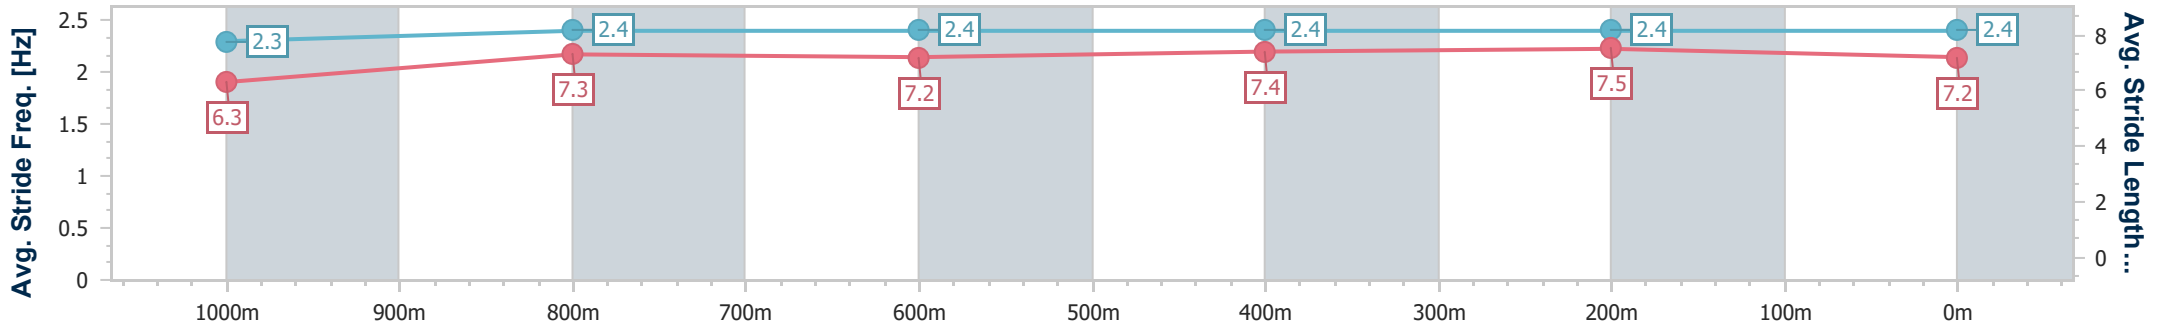

Horse/Jockey Name	General Wolffe
Final Rank	4
Fastest Section Time (Section)	0:11.02 (400m)
Top Speed [km/h] (Section)	66.9 (400m)
Race State	Finished

Rockhampton QLD Professional
Race 10: WILLIAM NEIL BAULCH Class 1 Handicap - 1200m
18 April 2024 - 15:47
Track Rating: Soft 5, Weather: Overcast, Rail Position: +6m

Section	Overall	1000m	800m	600m	400m	200m
Section Times	1:10.29 [4] (0:13.49)	0:56.80 [10] (0:11.45)	0:45.35 [11] (0:11.53)	0:33.82 [11] (0:11.07)	0:22.75 [11] (0:11.02)	0:11.73 [7] (0:11.73)
Average Speed [km/h]	53.4	63.1	63.0	65.2	65.3	61.4
Top Speed [km/h]	63.6	64.1	64.4	66.5	66.9	63.5
Avg. Dist. to Rail [m]	1.2	0.6	1.3	3.0	5.1	7.1
Avg. Stride Freq. [Hz]	2.3	2.4	2.4	2.4	2.4	2.4
Avg. Stride Length [m]	6.3	7.3	7.2	7.4	7.5	7.2

- [ ] Ranking at each section and finish
- -.-.- No data available at this section
- NA No data available