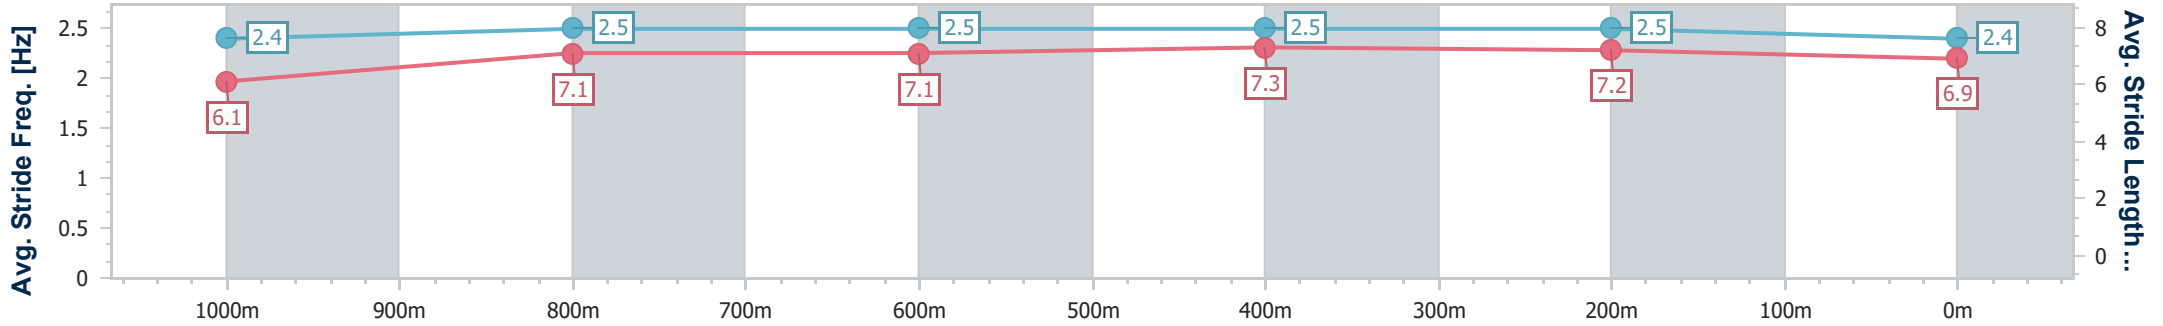

Horse/Jockey Name	Sennaprost
Final Rank	5
Fastest Section Time (Section)	0:11.02 (600m)
Top Speed [km/h] (Section)	67.6 (600m)
Race State	Finished

Rockhampton QLD Professional
Race 10: WILLIAM NEIL BAULCH Class 1 Handicap - 1200m
18 April 2024 - 15:47
Track Rating: Soft 5, Weather: Overcast, Rail Position: +6m

Section	Overall	1000m	800m	600m	400m	200m
Section Times	1:10.38 [5] (0:13.27)	0:57.11 [8] (0:11.21)	0:45.90 [8] (0:11.64)	0:34.26 [7] (0:11.02)	0:23.24 [6] (0:11.16)	0:12.08 [5] (0:12.08)
Average Speed [km/h]	54.3	64.1	62.6	65.6	64.4	59.6
Top Speed [km/h]	66.0	66.2	63.4	67.6	66.5	62.1
Avg. Dist. to Rail [m]	1.8	0.7	1.5	5.4	7.2	7.0
Avg. Stride Freq. [Hz]	2.4	2.5	2.5	2.5	2.5	2.4
Avg. Stride Length [m]	6.1	7.1	7.1	7.3	7.2	6.9

- [ ] Ranking at each section and finish
- -.-.- No data available at this section
- NA No data available