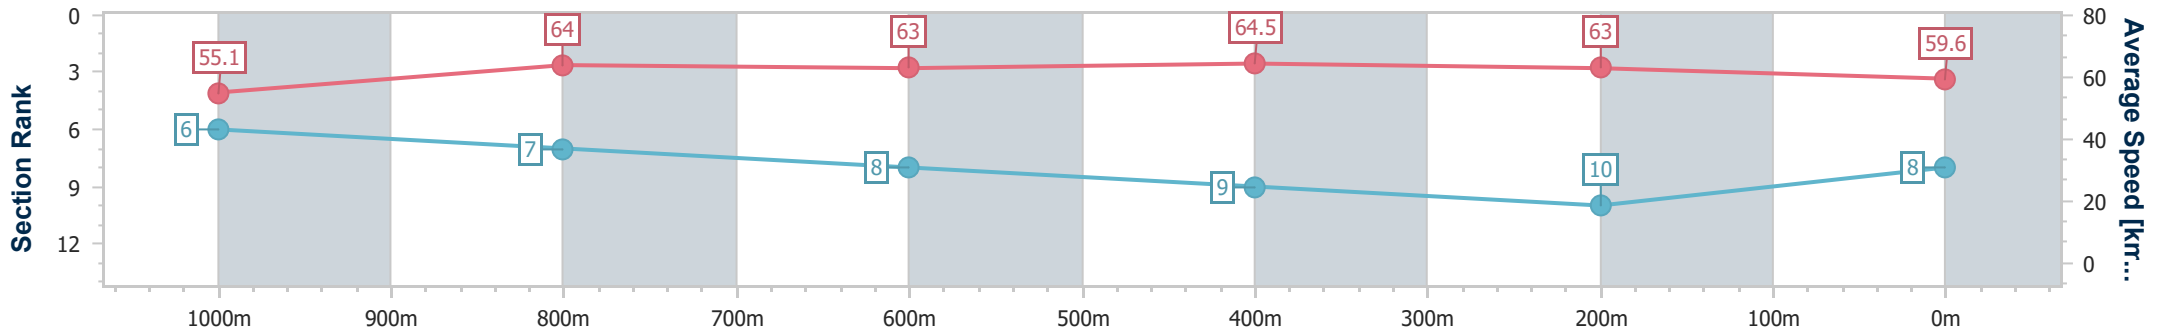

Horse/Jockey Name	Cryptic Verse
Final Rank	8
Fastest Section Time (Section)	0:11.22 (600m)
Top Speed [km/h] (Section)	66.4 (Overall)
Race State	Finished

Rockhampton QLD Professional
Race 10: WILLIAM NEIL BAULCH Class 1 Handicap - 1200m
18 April 2024 - 15:47
Track Rating: Soft 5, Weather: Overcast, Rail Position: +6m

Section	Overall	1000m	800m	600m	400m	200m
Section Times	1:10.95 [8] (0:13.08)	0:57.87 [6] (0:11.36)	0:46.51 [7] (0:11.78)	0:34.73 [8] (0:11.22)	0:23.51 [9] (0:11.41)	0:12.10 [10] (0:12.10)
Average Speed [km/h]	55.1	64.0	63.0	64.5	63.0	59.6
Top Speed [km/h]	66.4	66.2	64.8	65.5	65.1	61.4
Avg. Dist. to Rail [m]	3.8	1.8	3.9	7.9	10.6	10.7
Avg. Stride Freq. [Hz]	2.4	2.4	2.4	2.4	2.4	2.3
Avg. Stride Length [m]	6.1	7.4	7.3	7.4	7.3	7.2

- [ ] Ranking at each section and finish
- -.-.- No data available at this section
- NA No data available