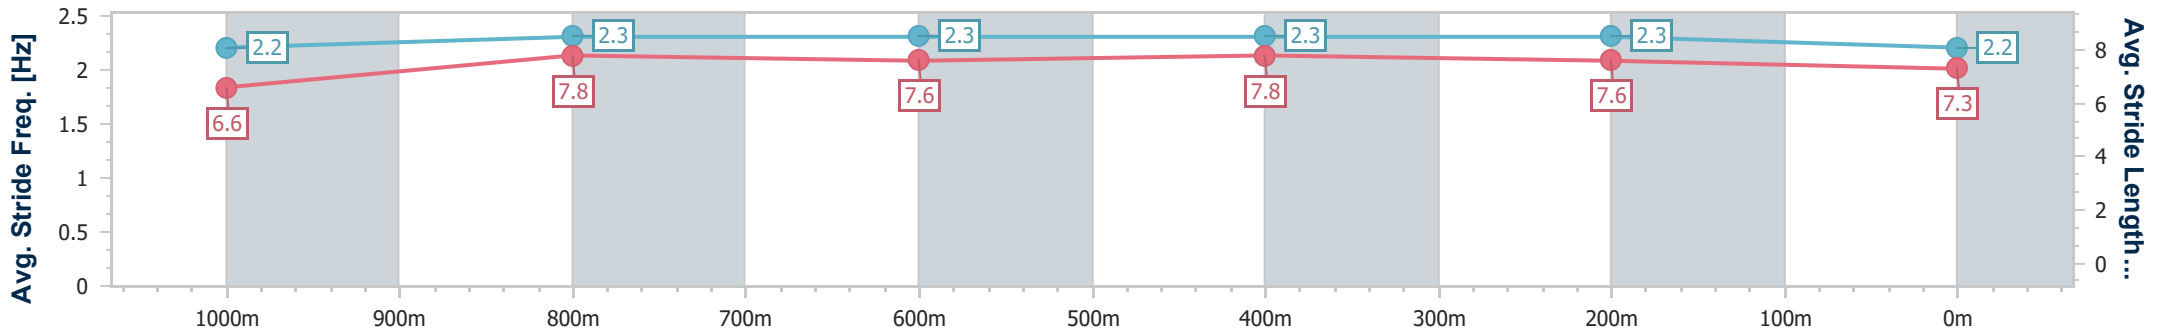

Horse/Jockey Name	Daytona Gal
Final Rank	9
Fastest Section Time (Section)	0:11.04 (1000m)
Top Speed [km/h] (Section)	67.4 (1000m)
Race State	Finished

Rockhampton QLD Professional
Race 10: WILLIAM NEIL BAULCH Class 1 Handicap - 1200m
18 April 2024 - 15:47
Track Rating: Soft 5, Weather: Overcast, Rail Position: +6m

Section	Overall	1000m	800m	600m	400m	200m
Section Times	1:11.07 [9] (0:13.08)	0:57.99 [5] (0:11.04)	0:46.95 [3] (0:11.59)	0:35.36 [3] (0:11.21)	0:24.15 [4] (0:11.54)	0:12.61 [6]
Average Speed [km/h]	55.1	65.0	62.5	64.4	62.4	57.1
Top Speed [km/h]	65.2	67.4	64.1	65.5	64.5	60.0
Avg. Dist. to Rail [m]	2.1	0.7	1.7	3.8	4.1	3.5
Avg. Stride Freq. [Hz]	2.2	2.3	2.3	2.3	2.3	2.2
Avg. Stride Length [m]	6.6	7.8	7.6	7.8	7.6	7.3

- [ ] Ranking at each section and finish
- -.-.- No data available at this section
- NA No data available