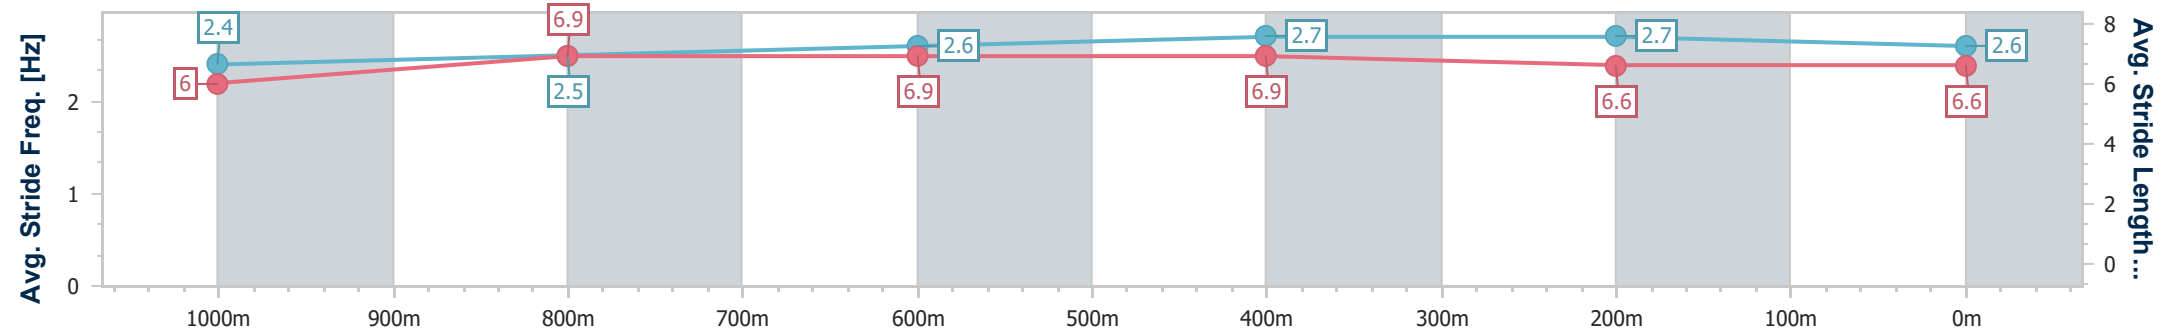

Horse/Jockey Name	Rocky Rebel
Final Rank	7
Fastest Section Time (Section)	0:10.76 (600m)
Top Speed [km/h] (Section)	68.1 (600m)
Race State	Finished

Rockhampton QLD Professional
Race 10: WILLIAM NEIL BAULCH Class 1 Handicap - 1200m
18 April 2024 - 15:47
Track Rating: Soft 5, Weather: Overcast, Rail Position: +6m

Section	Overall	1000m	800m	600m	400m	200m
Section Times	1:10.61 [7] (0:13.68)	0:56.93 [11] (0:11.60)	0:45.33 [12] (0:11.60)	0:33.73 [12] (0:10.76)	0:22.97 [12] (0:11.15)	0:11.82 [8] (0:11.82)
Average Speed [km/h]	52.7	63.3	64.4	67.0	64.5	61.1
Top Speed [km/h]	63.3	64.4	65.1	68.1	67.9	65.2
Avg. Dist. to Rail [m]	4.3	2.6	4.9	6.4	9.9	9.7
Avg. Stride Freq. [Hz]	2.4	2.5	2.6	2.7	2.7	2.6
Avg. Stride Length [m]	6.0	6.9	6.9	6.9	6.6	6.6

- [ ] Ranking at each section and finish
- -.-.- No data available at this section
- NA No data available