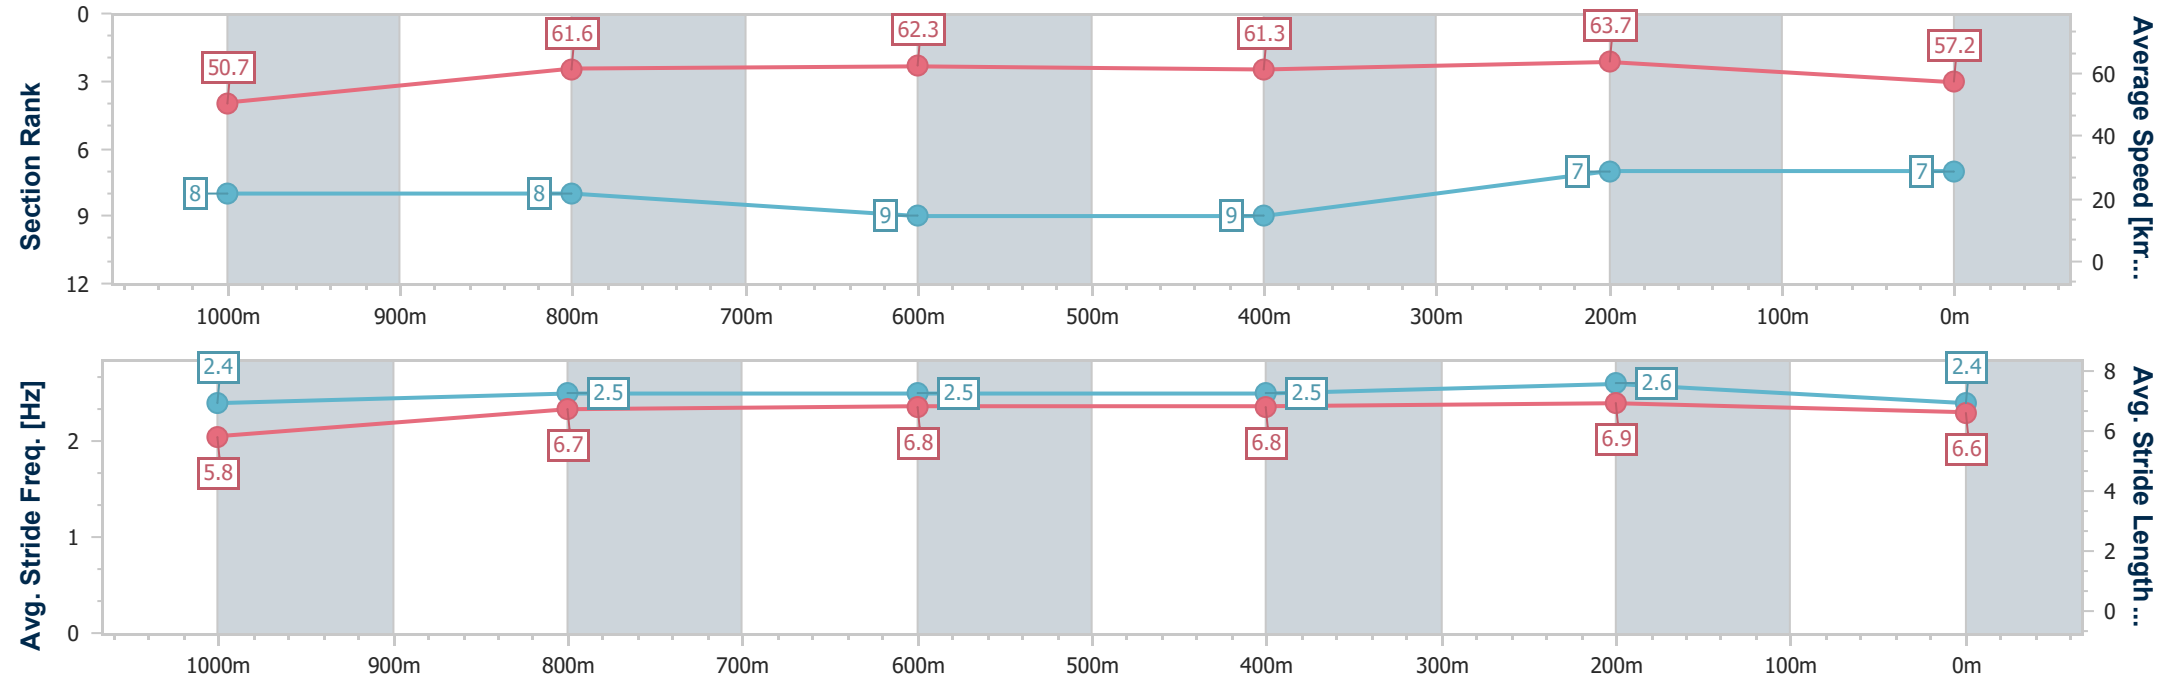

- [] Ranking at each section and finish
- .-.- No data available at this section
- NA No data available

Horse/Jockey Name	Who Invited Her
Final Rank	7
Fastest Section Time (Section)	0:11.36 (400m)
Top Speed [km/h] (Section)	64.7 (600m)
Race State	Finished

Sunshine Coast QLD Professional
 Race 2: HAYMANS ELECTRICAL, DATA & AIRCON -
 CALOUNDRA Class 1 Handicap - 1200m

14 April 2024 - 13:41

Track Rating: Soft 6, Weather: Fine, Rail Position: True

Section	Overall	1000m	800m	600m	400m	200m
Section Times	1:13.49 [7] (0:14.20)	0:59.29 [8] (0:11.75)	0:47.54 [8] (0:11.64)	0:35.90 [9] (0:12.00)	0:23.90 [9] (0:11.36)	0:12.54 [7] (0:12.54)
Average Speed [km/h]	50.7	61.6	62.3	61.3	63.7	57.2
Top Speed [km/h]	63.4	63.4	64.3	64.7	64.3	61.8
Avg. Dist. to Rail [m]	5.1	3.2	1.1	4.0	9.2	7.4
Avg. Stride Freq. [Hz]	2.4	2.5	2.5	2.5	2.6	2.4
Avg. Stride Length [m]	5.8	6.7	6.8	6.8	6.9	6.6