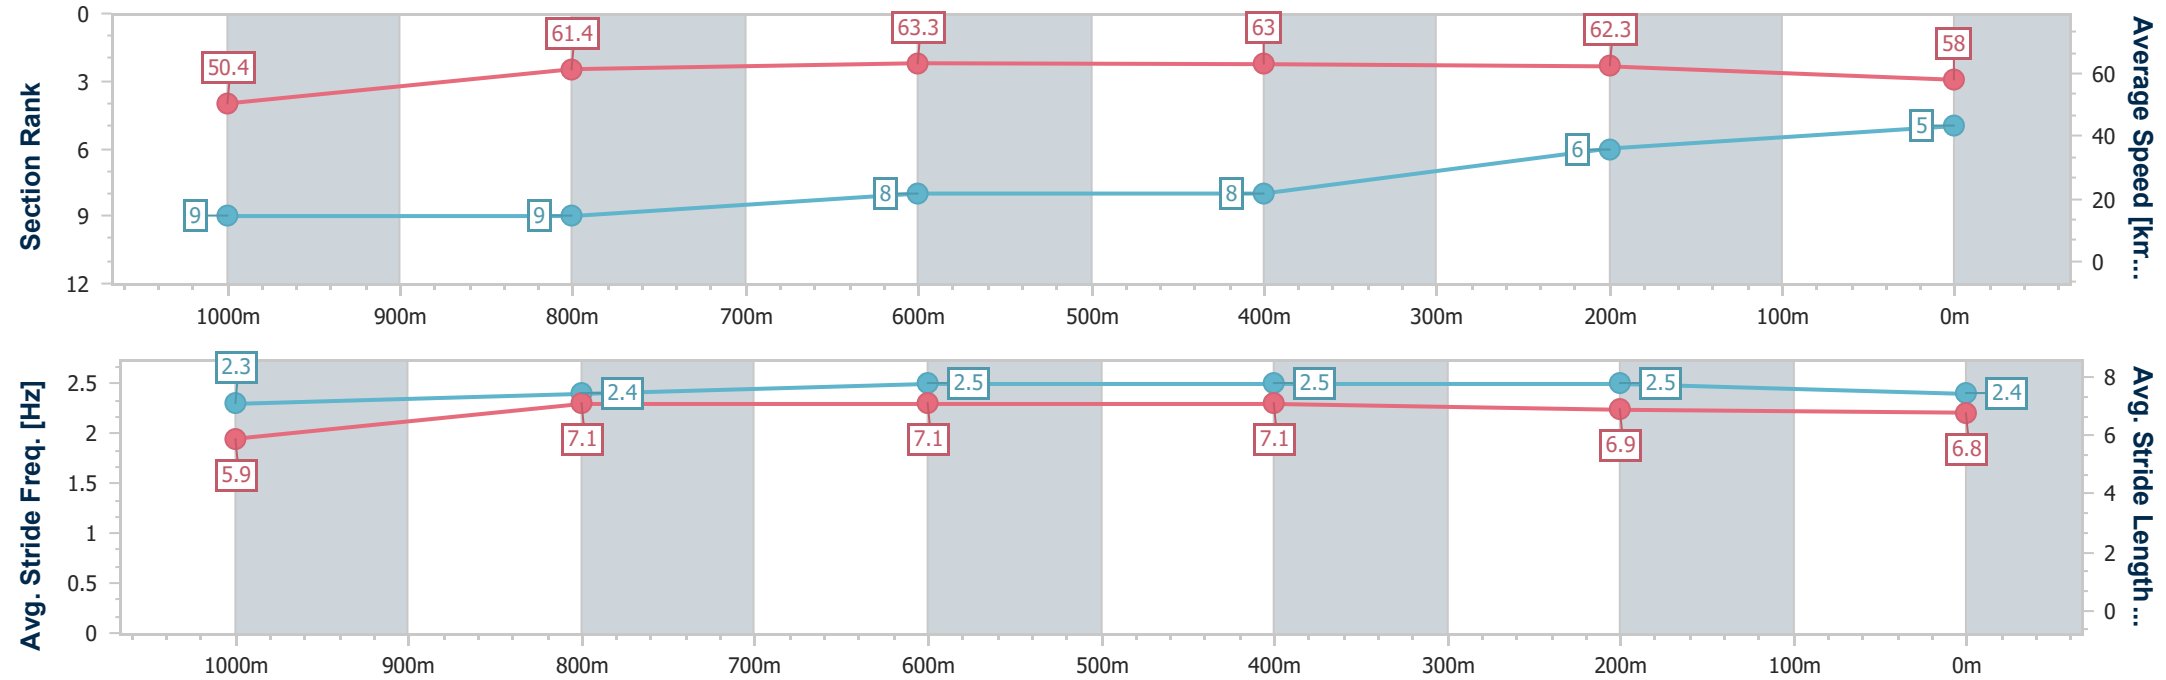

Horse/Jockey Name	Final Selection
Final Rank	5
Fastest Section Time (Section)	0:11.49 (800m)
Top Speed [km/h] (Section)	64.9 (800m)
Race State	Finished

Sunshine Coast QLD Professional
Race 2: HAYMANS ELECTRICAL, DATA & AIRCON -
CALOUNDRA Class 1 Handicap - 1200m

14 April 2024 - 13:41

Track Rating: Soft 6, Weather: Fine, Rail Position: True

Section	Overall	1000m	800m	600m	400m	200m
Section Times	1:13.26 [5] (0:14.31)	0:58.95 [9] (0:11.76)	0:47.19 [9] (0:11.49)	0:35.70 [8] (0:11.75)	0:23.95 [8] (0:11.54)	0:12.41 [6] (0:12.41)
Average Speed [km/h]	50.4	61.4	63.3	63.0	62.3	58.0
Top Speed [km/h]	64.0	63.9	64.9	64.8	63.9	60.7
Avg. Dist. to Rail [m]	4.5	1.9	1.5	4.8	10.2	10.1
Avg. Stride Freq. [Hz]	2.3	2.4	2.5	2.5	2.5	2.4
Avg. Stride Length [m]	5.9	7.1	7.1	7.1	6.9	6.8

- [ ] Ranking at each section and finish
- -.-.- No data available at this section
- NA No data available