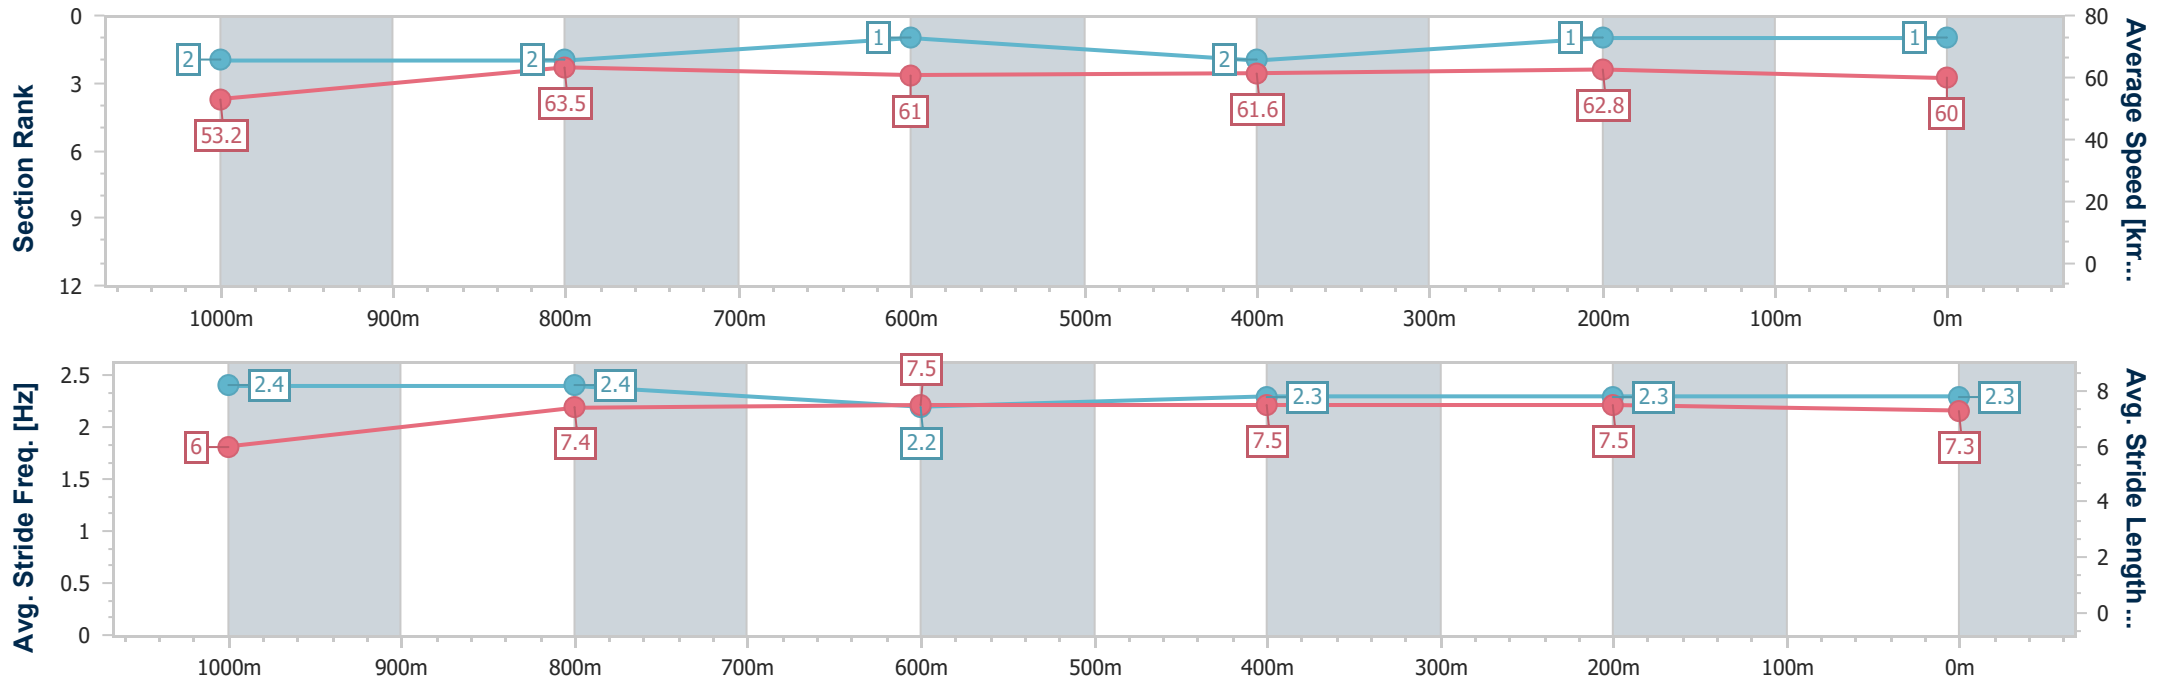

Horse/Jockey Name	Ellibaby
Final Rank	1
Fastest Section Time (Section)	0:11.39 (1000m)
Top Speed [km/h] (Section)	66.4 (Overall)
Race State	Finished

Sunshine Coast QLD Professional
Race 2: HAYMANS ELECTRICAL, DATA & AIRCON -
CALOUNDRA Class 1 Handicap - 1200m

14 April 2024 - 13:41

Track Rating: Soft 6, Weather: Fine, Rail Position: True

Section	Overall	1000m	800m	600m	400m	200m
Section Times	1:12.40 [1] (0:13.58)	0:58.82 [2] (0:11.39)	0:47.43 [2] (0:11.94)	0:35.49 [1] (0:11.99)	0:23.50 [2] (0:11.47)	0:12.03 [1] (0:12.03)
Average Speed [km/h]	53.2	63.5	61.0	61.6	62.8	60.0
Top Speed [km/h]	66.4	65.5	62.0	62.6	63.6	62.6
Avg. Dist. to Rail [m]	8.4	4.0	1.8	4.2	8.1	6.2
Avg. Stride Freq. [Hz]	2.4	2.4	2.2	2.3	2.3	2.3
Avg. Stride Length [m]	6.0	7.4	7.5	7.5	7.5	7.3

- [ ] Ranking at each section and finish
- -.-.- No data available at this section
- NA No data available