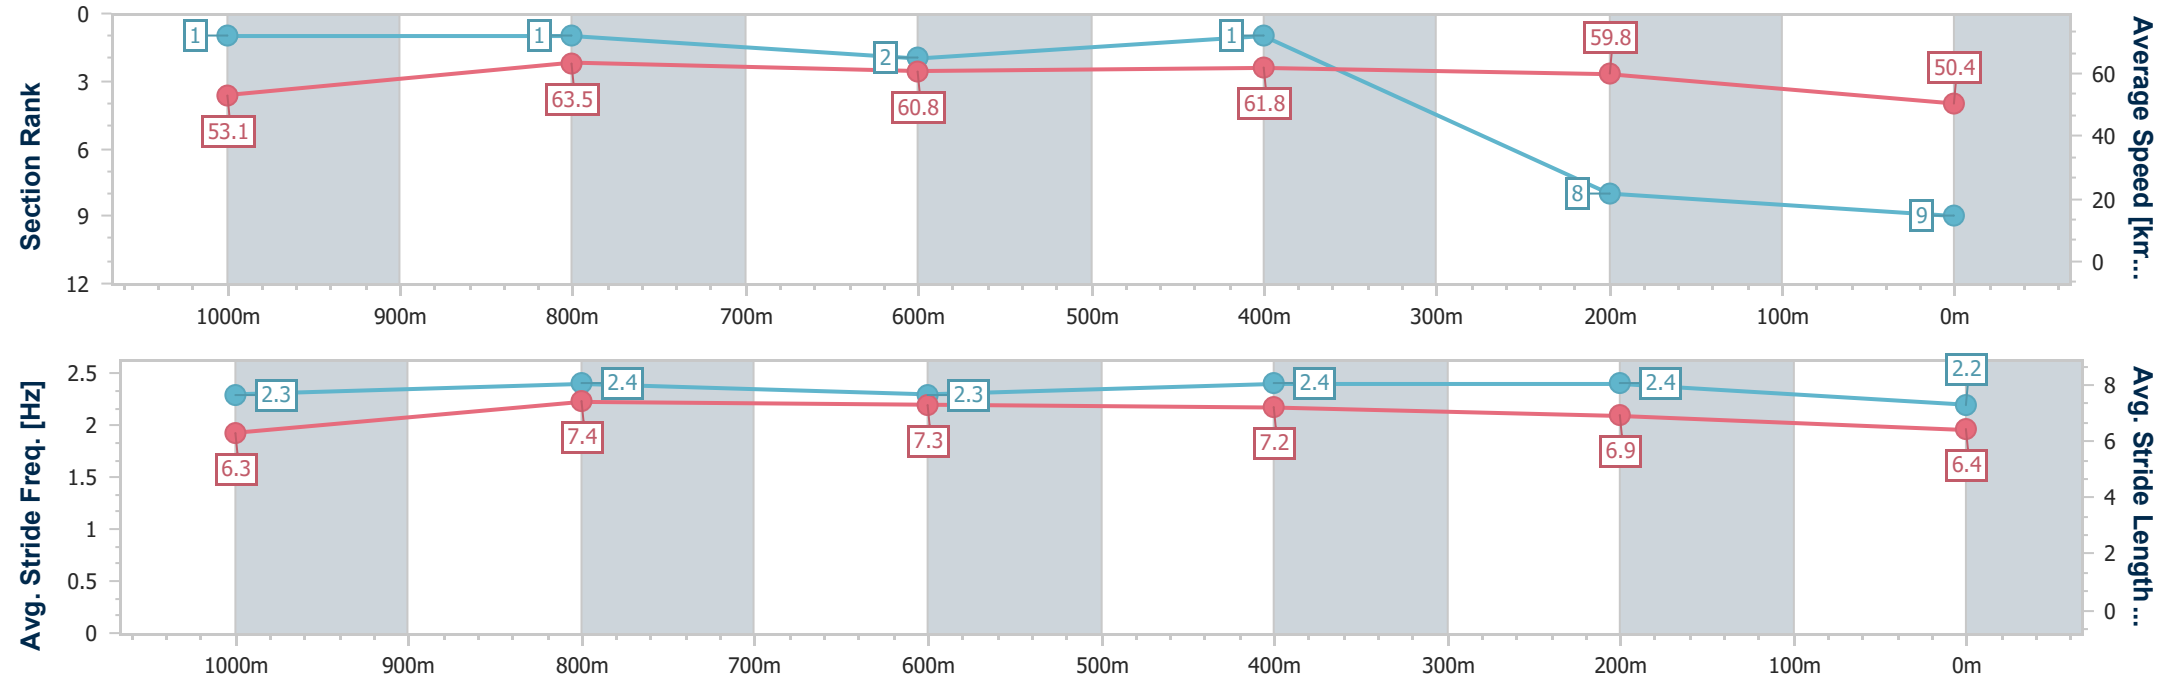

Sunshine Coast QLD Professional
 Race 2: HAYMANS ELECTRICAL, DATA & AIRCON -
 CALOUNDRA Class 1 Handicap - 1200m

14 April 2024 - 13:41

Track Rating: Soft 6, Weather: Fine, Rail Position: True

Section	Overall	1000m	800m	600m	400m	200m
Section Times	1:13.76 [8] (0:14.03)	0:59.73 [6] (0:11.66)	0:48.07 [6] (0:11.76)	0:36.31 [7] (0:11.79)	0:24.52 [7] (0:11.74)	0:12.78 [9] (0:12.78)
Average Speed [km/h]	51.5	61.8	61.9	62.5	61.2	56.4
Top Speed [km/h]	62.6	63.1	62.8	63.4	63.0	59.2
Avg. Dist. to Rail [m]	3.2	2.5	1.7	3.2	5.5	4.4
Avg. Stride Freq. [Hz]	2.3	2.4	2.3	2.4	2.4	2.2
Avg. Stride Length [m]	6.2	7.2	7.4	7.4	7.2	7.0

- [] Ranking at each section and finish
- .-.- No data available at this section
- NA No data available

Horse/Jockey Name	Sheza Marvel
Final Rank	9
Fastest Section Time (Section)	0:11.46 (1000m)
Top Speed [km/h] (Section)	65.0 (Overall)
Race State	Finished

Sunshine Coast QLD Professional
 Race 2: HAYMANS ELECTRICAL, DATA & AIRCON -
 CALOUNDRA Class 1 Handicap - 1200m

14 April 2024 - 13:41

Track Rating: Soft 6, Weather: Fine, Rail Position: True

Section	Overall	1000m	800m	600m	400m	200m
Section Times	1:15.22 [9] (0:13.49)	1:01.73 [1] (0:11.46)	0:50.27 [1] (0:12.04)	0:38.23 [2] (0:11.91)	0:26.32 [1] (0:12.05)	0:14.27 [8] (0:14.27)
Average Speed [km/h]	53.1	63.5	60.8	61.8	59.8	50.4
Top Speed [km/h]	65.0	65.0	61.6	62.6	63.0	56.7
Avg. Dist. to Rail [m]	4.4	3.1	3.4	3.7	3.1	3.9
Avg. Stride Freq. [Hz]	2.3	2.4	2.3	2.4	2.4	2.2
Avg. Stride Length [m]	6.3	7.4	7.3	7.2	6.9	6.4

- [] Ranking at each section and finish
- .-.- No data available at this section
- NA No data available