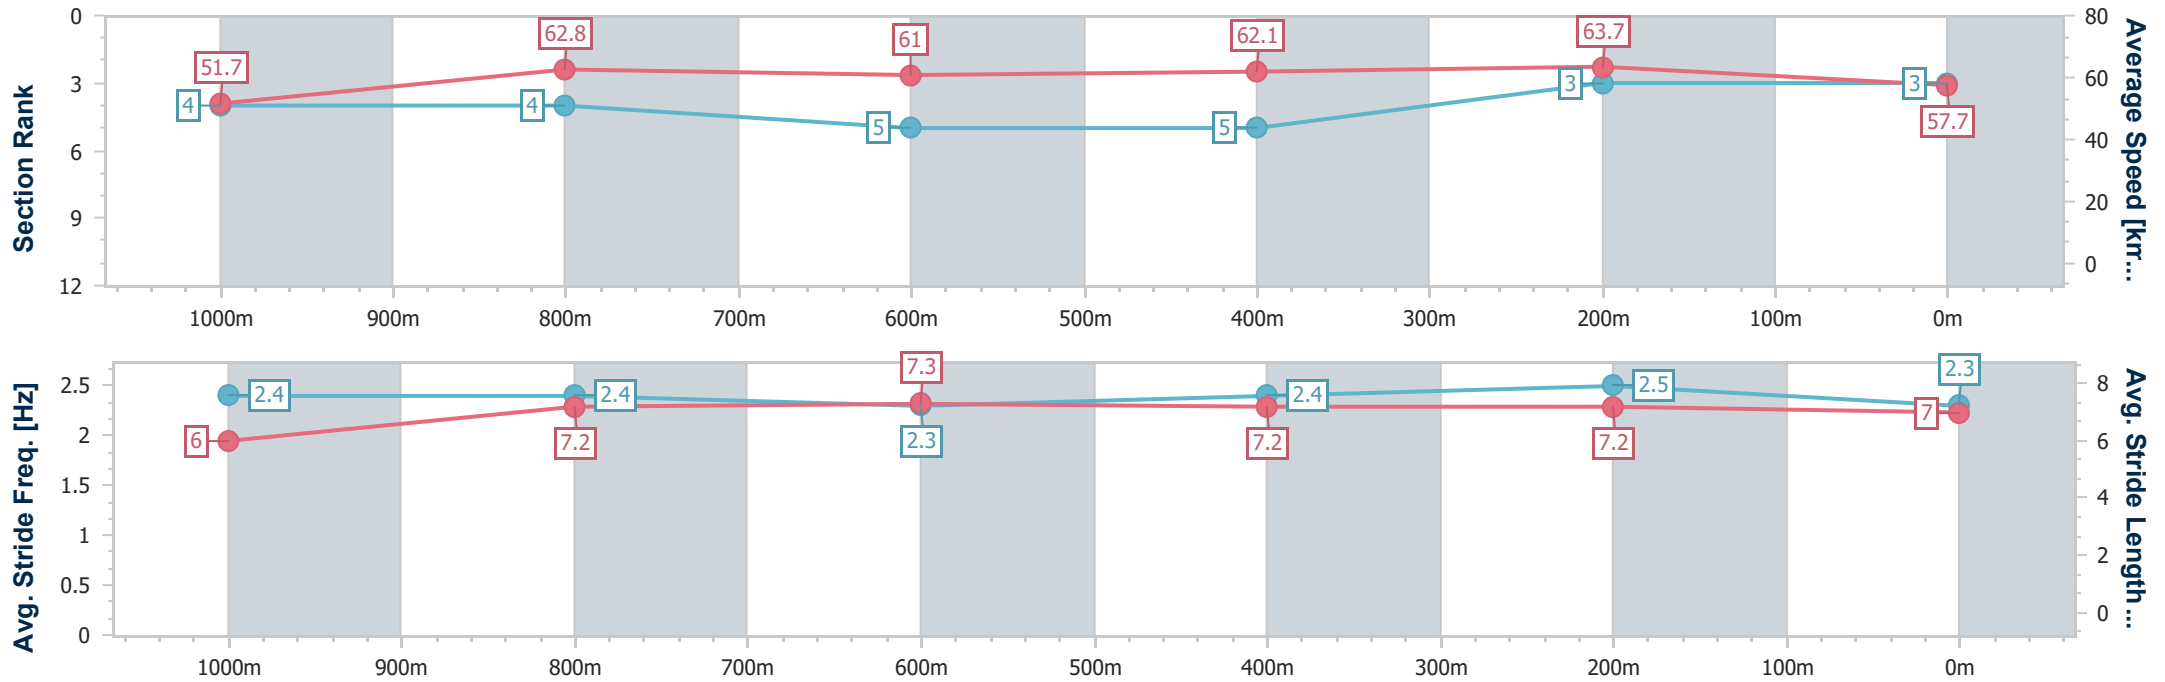

Horse/Jockey Name	Torque About Magic
Final Rank	3
Fastest Section Time (Section)	0:11.31 (400m)
Top Speed [km/h] (Section)	66.1 (1000m)
Race State	Finished

Sunshine Coast QLD Professional
Race 2: HAYMANS ELECTRICAL, DATA & AIRCON -
CALOUNDRA Class 1 Handicap - 1200m

14 April 2024 - 13:41

Track Rating: Soft 6, Weather: Fine, Rail Position: True

Section	Overall	1000m	800m	600m	400m	200m
Section Times	1:12.96 [3] (0:13.97)	0:58.99 [4] (0:11.52)	0:47.47 [4] (0:11.89)	0:35.58 [5] (0:11.83)	0:23.75 [5] (0:11.31)	0:12.44 [3] (0:12.44)
Average Speed [km/h]	51.7	62.8	61.0	62.1	63.7	57.7
Top Speed [km/h]	63.9	66.1	62.3	64.1	65.2	62.1
Avg. Dist. to Rail [m]	4.9	2.2	1.5	3.7	7.9	6.2
Avg. Stride Freq. [Hz]	2.4	2.4	2.3	2.4	2.5	2.3
Avg. Stride Length [m]	6.0	7.2	7.3	7.2	7.2	7.0

- [ ] Ranking at each section and finish
- -.-.- No data available at this section
- NA No data available