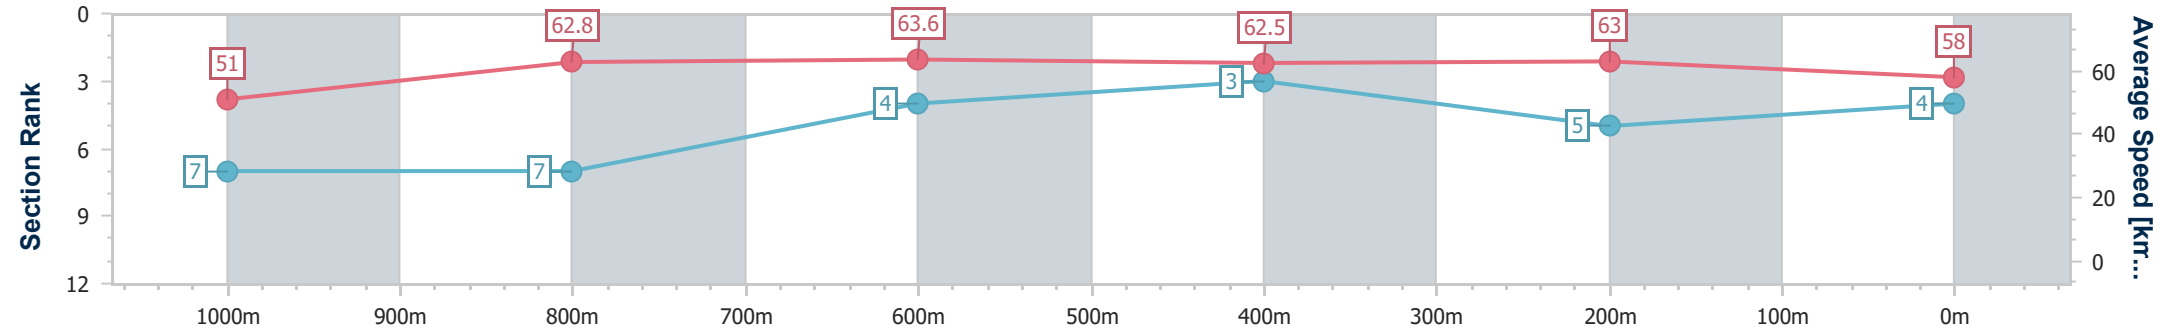

Horse/Jockey Name	Claudius
Final Rank	4
Fastest Section Time (Section)	0:11.45 (400m)
Top Speed [km/h] (Section)	64.6 (400m)
Race State	Finished

Sunshine Coast QLD Professional
Race 2: HAYMANS ELECTRICAL, DATA & AIRCON -
CALOUNDRA Class 1 Handicap - 1200m

14 April 2024 - 13:41

Track Rating: Soft 6, Weather: Fine, Rail Position: True

Section	Overall	1000m	800m	600m	400m	200m
Section Times	1:13.03 [4] (0:14.15)	0:58.88 [7] (0:11.56)	0:47.32 [7] (0:11.57)	0:35.75 [4] (0:11.89)	0:23.86 [3] (0:11.45)	0:12.41 [5] (0:12.41)
Average Speed [km/h]	51.0	62.8	63.6	62.5	63.0	58.0
Top Speed [km/h]	63.8	63.8	64.5	63.8	64.6	60.8
Avg. Dist. to Rail [m]	9.2	4.4	3.7	5.4	9.3	7.7
Avg. Stride Freq. [Hz]	2.2	2.4	2.4	2.4	2.4	2.3
Avg. Stride Length [m]	6.2	7.4	7.3	7.2	7.3	7.0

- [ ] Ranking at each section and finish
- -.-.- No data available at this section
- NA No data available