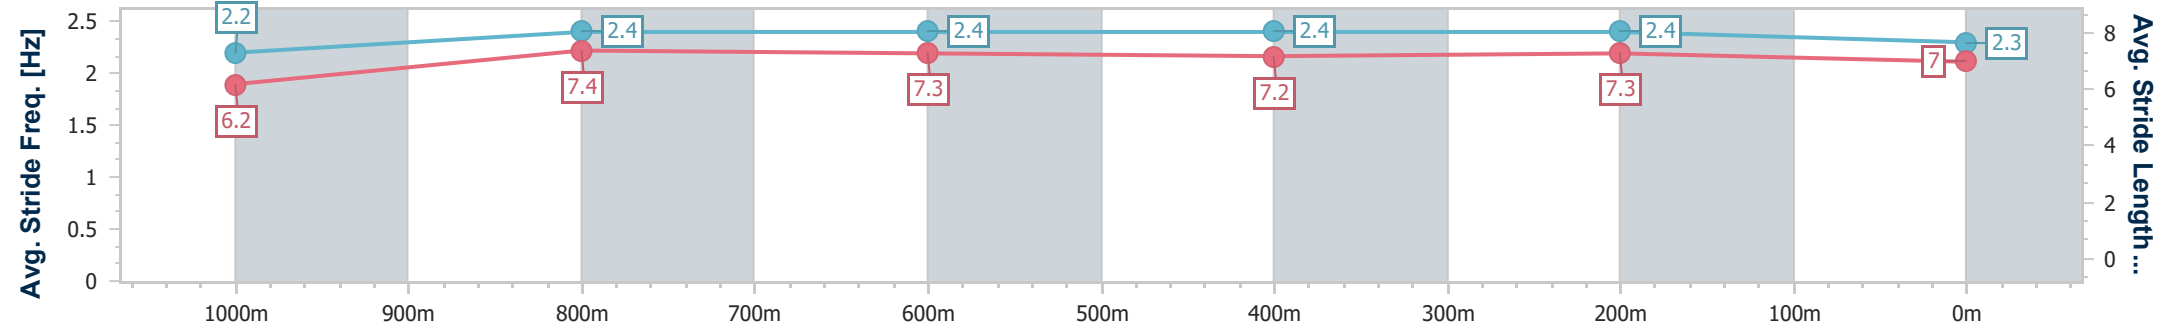

Horse/Jockey Name	Claudius
Final Rank	4
Fastest Section Time (Section)	0:11.45 (400m)
Top Speed [km/h] (Section)	64.6 (400m)
Race State	Finished

Sunshine Coast QLD Professional
Race 2: HAYMANS ELECTRICAL, DATA & AIRCON -
CALOUNDRA Class 1 Handicap - 1200m

14 April 2024 - 13:41

Track Rating: Soft 6, Weather: Fine, Rail Position: True

Section	Overall	1000m	800m	600m	400m	200m
Section Times	1:13.03 [4] (0:14.15)	0:58.88 [7] (0:11.56)	0:47.32 [7] (0:11.57)	0:35.75 [4] (0:11.89)	0:23.86 [3] (0:11.45)	0:12.41 [5] (0:12.41)
Average Speed [km/h]	51.0	62.8	63.6	62.5	63.0	58.0
Top Speed [km/h]	63.8	63.8	64.5	63.8	64.6	60.8
Avg. Dist. to Rail [m]	9.2	4.4	3.7	5.4	9.3	7.7
Avg. Stride Freq. [Hz]	2.2	2.4	2.4	2.4	2.4	2.3
Avg. Stride Length [m]	6.2	7.4	7.3	7.2	7.3	7.0

- [ ] Ranking at each section and finish
- -.-.- No data available at this section
- NA No data available