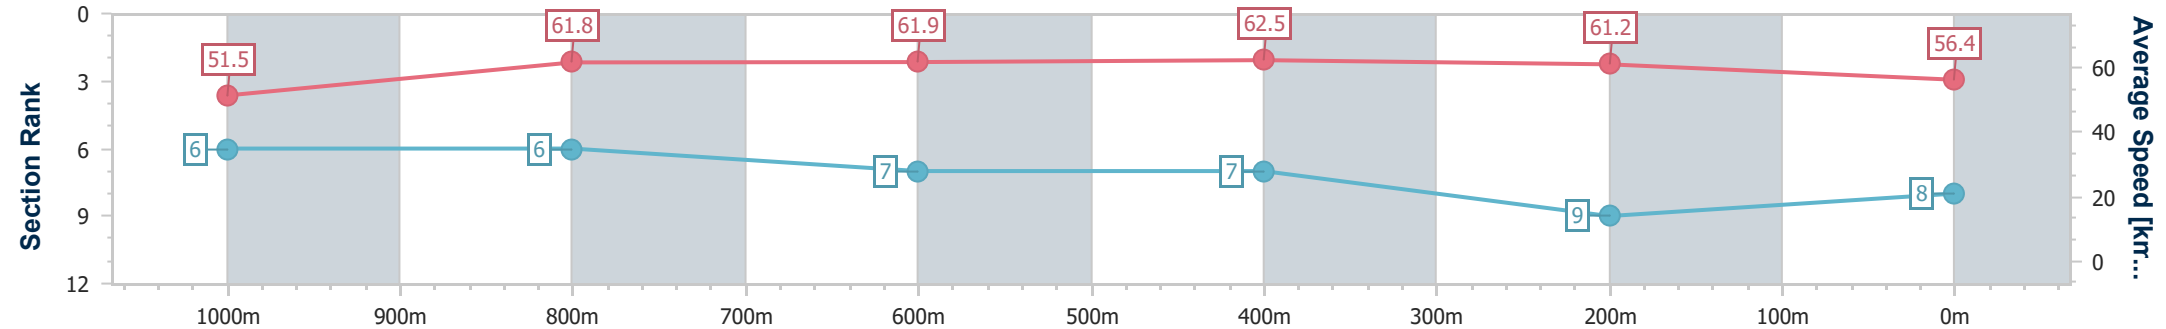

- [] Ranking at each section and finish
- .-.- No data available at this section
- NA No data available

Horse/Jockey Name	Cannon Hill
Final Rank	8
Fastest Section Time (Section)	0:11.66 (1000m)
Top Speed [km/h] (Section)	63.4 (600m)
Race State	Finished

Sunshine Coast QLD Professional
 Race 2: HAYMANS ELECTRICAL, DATA & AIRCON -
 CALOUNDRA Class 1 Handicap - 1200m

14 April 2024 - 13:41

Track Rating: Soft 6, Weather: Fine, Rail Position: True

Section	Overall	1000m	800m	600m	400m	200m
Section Times	1:13.76 [8] (0:14.03)	0:59.73 [6] (0:11.66)	0:48.07 [6] (0:11.76)	0:36.31 [7] (0:11.79)	0:24.52 [7] (0:11.74)	0:12.78 [9] (0:12.78)
Average Speed [km/h]	51.5	61.8	61.9	62.5	61.2	56.4
Top Speed [km/h]	62.6	63.1	62.8	63.4	63.0	59.2
Avg. Dist. to Rail [m]	3.2	2.5	1.7	3.2	5.5	4.4
Avg. Stride Freq. [Hz]	2.3	2.4	2.3	2.4	2.4	2.2
Avg. Stride Length [m]	6.2	7.2	7.4	7.4	7.2	7.0