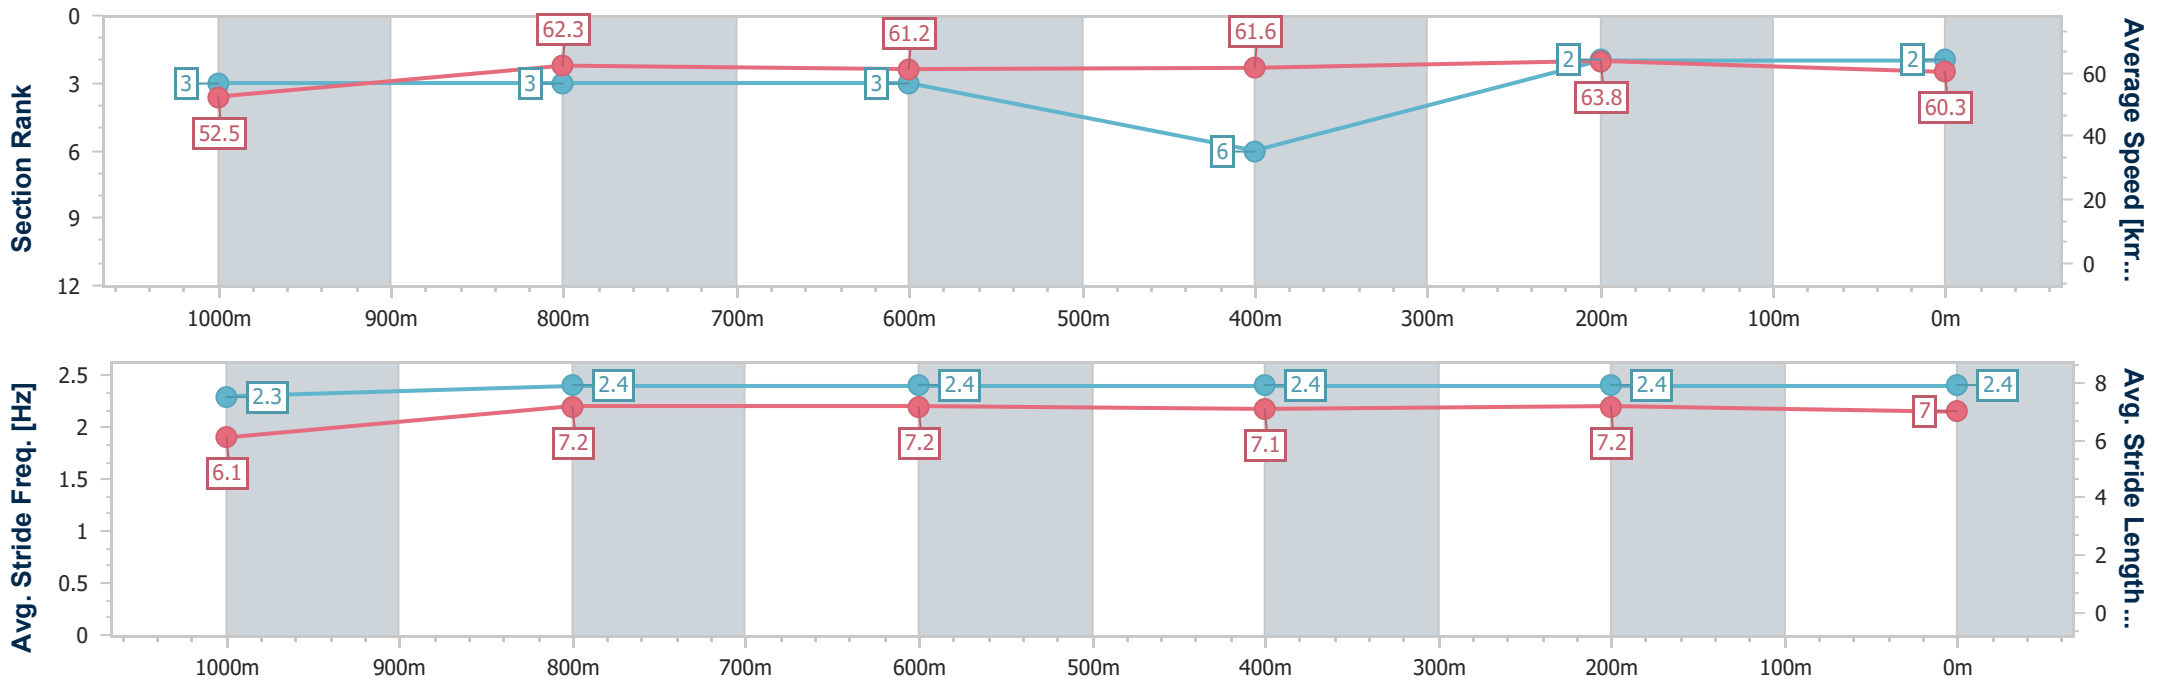

Horse/Jockey Name	Loose Unit
Final Rank	2
Fastest Section Time (Section)	0:11.30 (400m)
Top Speed [km/h] (Section)	64.4 (400m)
Race State	Finished

Sunshine Coast QLD Professional
Race 2: HAYMANS ELECTRICAL, DATA & AIRCON -
CALOUNDRA Class 1 Handicap - 1200m

14 April 2024 - 13:41

Track Rating: Soft 6, Weather: Fine, Rail Position: True

Section	Overall	1000m	800m	600m	400m	200m
Section Times	1:12.44 [2] (0:13.73)	0:58.71 [3] (0:11.60)	0:47.11 [3] (0:11.89)	0:35.22 [3] (0:12.00)	0:23.22 [6] (0:11.30)	0:11.92 [2] (0:11.92)
Average Speed [km/h]	52.5	62.3	61.2	61.6	63.8	60.3
Top Speed [km/h]	63.7	63.1	62.6	63.6	64.4	64.3
Avg. Dist. to Rail [m]	7.1	2.8	1.4	4.4	7.8	6.6
Avg. Stride Freq. [Hz]	2.3	2.4	2.4	2.4	2.4	2.4
Avg. Stride Length [m]	6.1	7.2	7.2	7.1	7.2	7.0

- [ ] Ranking at each section and finish
- -.-.- No data available at this section
- NA No data available