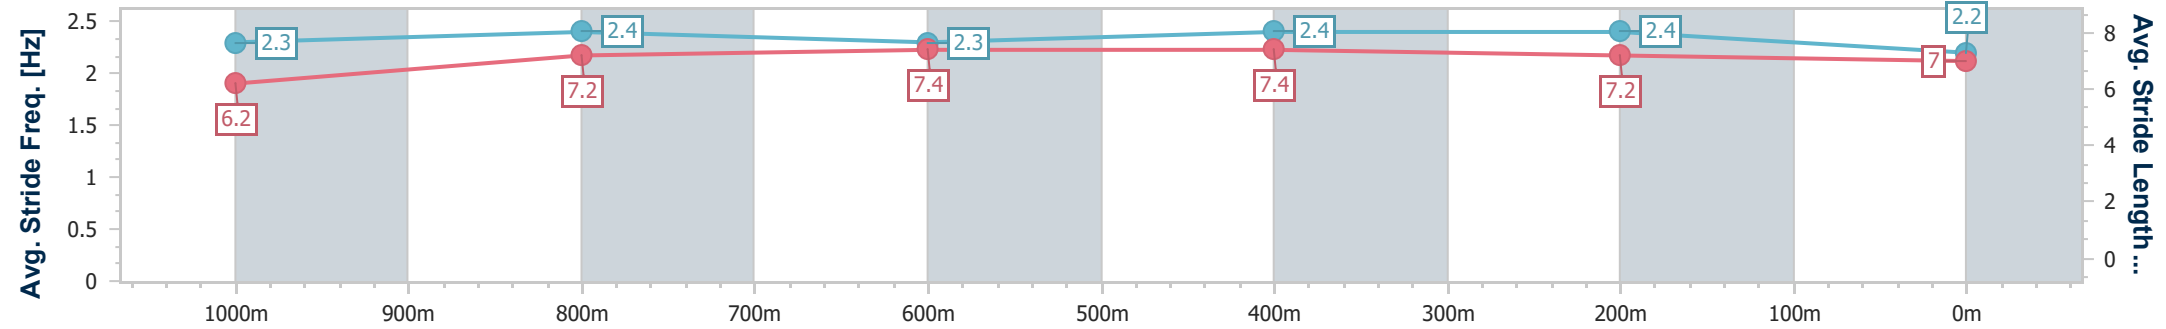

Sunshine Coast QLD Professional
 Race 2: HAYMANS ELECTRICAL, DATA & AIRCON -
 CALOUNDRA Class 1 Handicap - 1200m

14 April 2024 - 13:41

Track Rating: Soft 6, Weather: Fine, Rail Position: True

Section	Overall	1000m	800m	600m	400m	200m
Section Times	1:13.49 [7] (0:14.20)	0:59.29 [8] (0:11.75)	0:47.54 [8] (0:11.64)	0:35.90 [9] (0:12.00)	0:23.90 [9] (0:11.36)	0:12.54 [7] (0:12.54)
Average Speed [km/h]	50.7	61.6	62.3	61.3	63.7	57.2
Top Speed [km/h]	63.4	63.4	64.3	64.7	64.3	61.8
Avg. Dist. to Rail [m]	5.1	3.2	1.1	4.0	9.2	7.4
Avg. Stride Freq. [Hz]	2.4	2.5	2.5	2.5	2.6	2.4
Avg. Stride Length [m]	5.8	6.7	6.8	6.8	6.9	6.6

- [] Ranking at each section and finish
- .-.- No data available at this section
- NA No data available

Horse/Jockey Name	Cannon Hill
Final Rank	8
Fastest Section Time (Section)	0:11.66 (1000m)
Top Speed [km/h] (Section)	63.4 (600m)
Race State	Finished

Sunshine Coast QLD Professional
 Race 2: HAYMANS ELECTRICAL, DATA & AIRCON -
 CALOUNDRA Class 1 Handicap - 1200m

14 April 2024 - 13:41

Track Rating: Soft 6, Weather: Fine, Rail Position: True

Section	Overall	1000m	800m	600m	400m	200m
Section Times	1:13.76 [8] (0:14.03)	0:59.73 [6] (0:11.66)	0:48.07 [6] (0:11.76)	0:36.31 [7] (0:11.79)	0:24.52 [7] (0:11.74)	0:12.78 [9] (0:12.78)
Average Speed [km/h]	51.5	61.8	61.9	62.5	61.2	56.4
Top Speed [km/h]	62.6	63.1	62.8	63.4	63.0	59.2
Avg. Dist. to Rail [m]	3.2	2.5	1.7	3.2	5.5	4.4
Avg. Stride Freq. [Hz]	2.3	2.4	2.3	2.4	2.4	2.2
Avg. Stride Length [m]	6.2	7.2	7.4	7.4	7.2	7.0