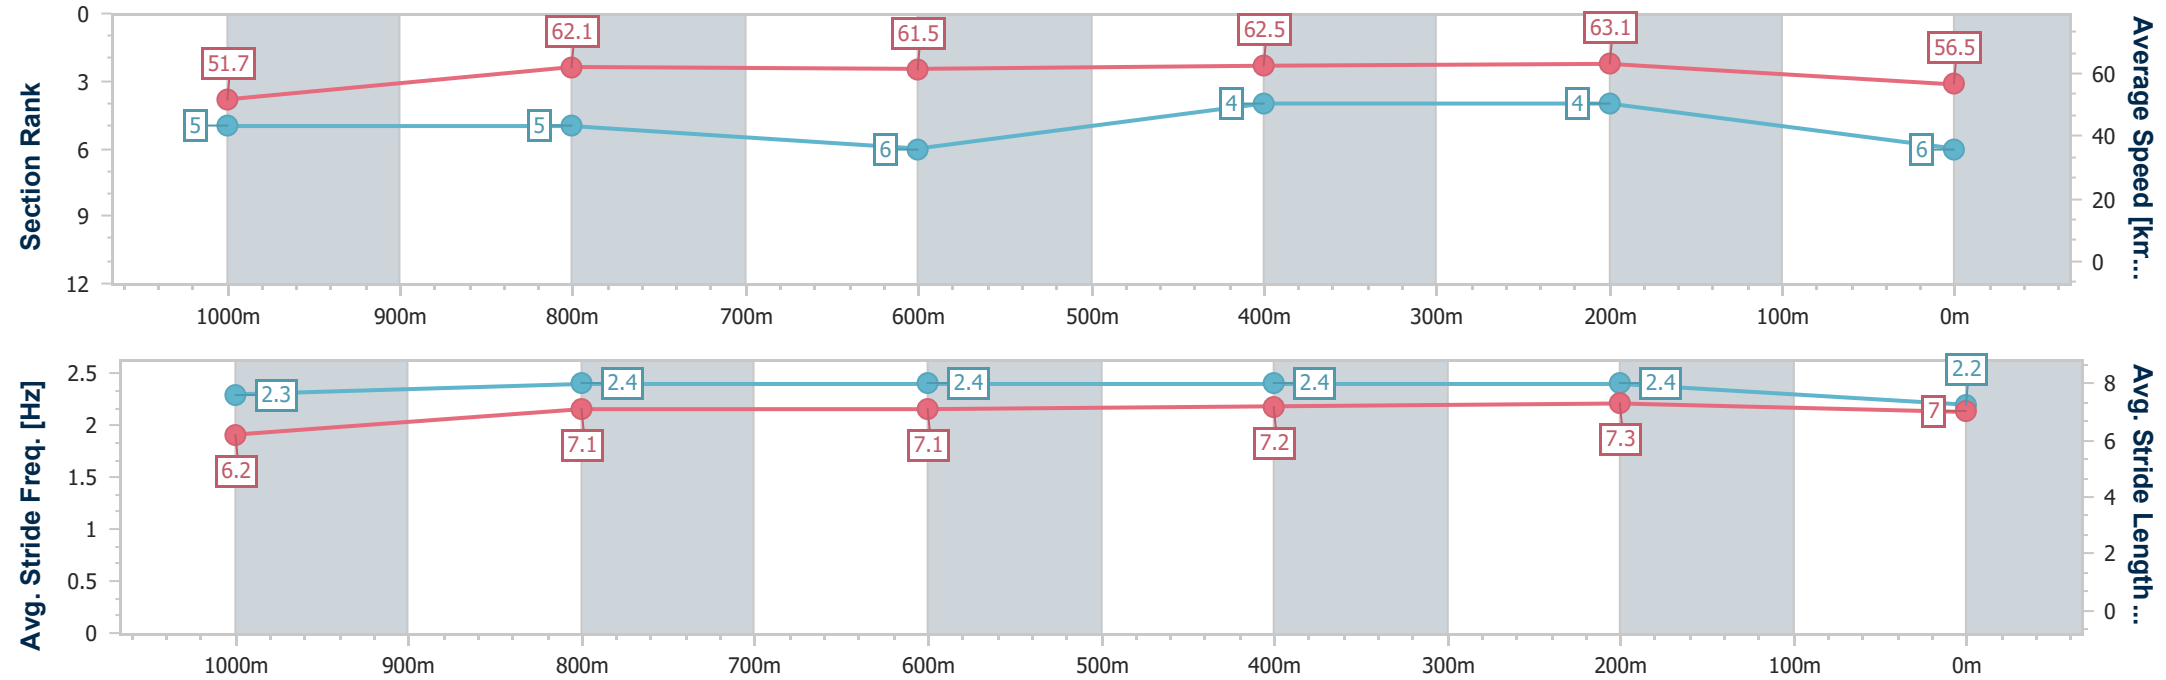

- [] Ranking at each section and finish
- .-.- No data available at this section
- NA No data available

Horse/Jockey Name	Just Looking
Final Rank	6
Fastest Section Time (Section)	0:11.41 (400m)
Top Speed [km/h] (Section)	64.8 (400m)
Race State	Finished

- [] Ranking at each section and finish
- .-.- No data available at this section
- NA No data available

Horse/Jockey Name	Who Invited Her
Final Rank	7
Fastest Section Time (Section)	0:11.36 (400m)
Top Speed [km/h] (Section)	64.7 (600m)
Race State	Finished