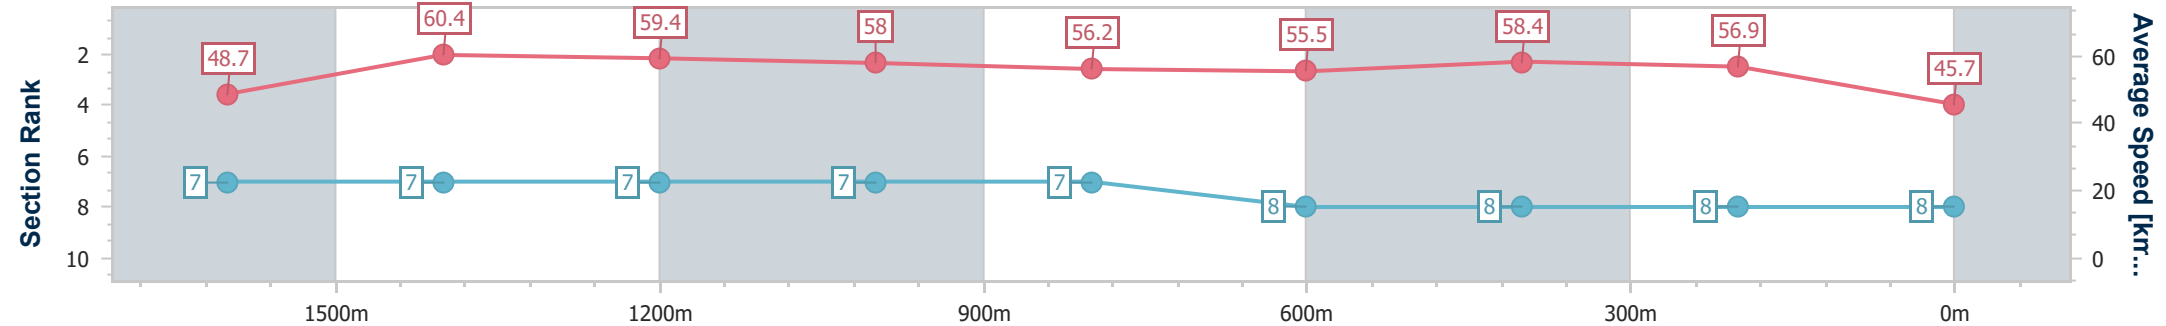

- [ ] Ranking at each section and finish
- .-.- No data available at this section
- NA No data available

Horse/Jockey Name	Vardon
Final Rank	8
Fastest Section Time (Section)	0:11.96 (1600m)
Top Speed [km/h] (Section)	61.3 (1600m)
Race State	Finished

Sunshine Coast QLD Professional  
Race 7: Inclusive Kids - Tenner for a Tinnie Class 1 Handicap - 1800m

12 April 2024 - 21:00

Track Rating: Heavy 8, Weather: Fine, Rail Position: True

Section	Overall	1600m	1400m	1200m	1000m	800m	600m	400m	200m				
Section Times	1:58.85 [8] (0:14.82)	1:44.03 [7] (0:11.96)	1:32.07 [7] (0:12.24)	1:19.83 [7] (0:12.44)	1:07.39 [7] (0:12.98)	0:54.41 [7] (0:13.29)	0:41.12 [8] (0:12.63)	0:28.49 [8] (0:12.68)	0:15.81 [8] (0:15.81)				
Average Speed [km/h]	48.7	60.4	59.4	58.0	56.2	55.5	58.4	56.9	45.7				
Top Speed [km/h]	58.8	61.3	60.4	60.3	57.6	57.2	59.5	58.5	52.8				
Avg. Dist. to Rail [m]	3.5	1.9	3.7	5.5	4.8	4.2	4.3	9.2	10.1				
Avg. Stride Freq. [Hz]	2.1	2.2	2.2	2.2	2.1	2.2	2.3	2.2	2.0				
Avg. Stride Length [m]	6.4	7.4	7.4	7.2	7.3	7.1	7.2	7.2	6.4				