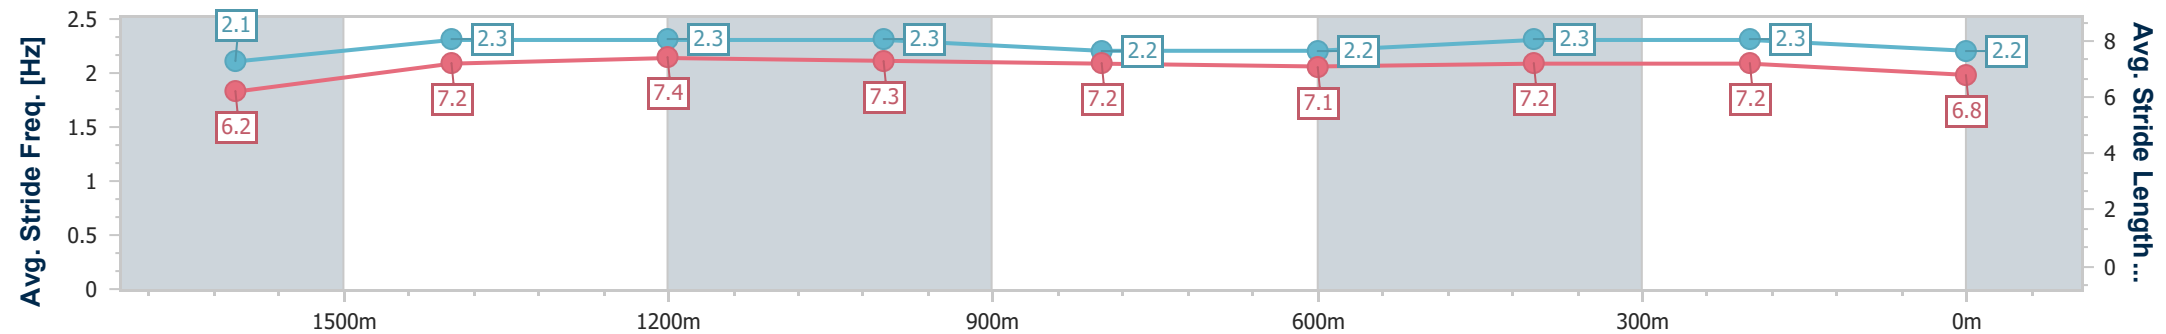

Horse/Jockey Name	Taupo Tiger
Final Rank	2
Fastest Section Time (Section)	0:12.00 (400m)
Top Speed [km/h] (Section)	62.4 (1400m)
Race State	Finished

Sunshine Coast QLD Professional
Race 7: Inclusive Kids - Tenner for a Tinnie Class 1 Handicap - 1800m

12 April 2024 - 21:00

Track Rating: Heavy 8, Weather: Fine, Rail Position: True

Section	Overall	1600m	1400m	1200m	1000m	800m	600m	400m	200m				
Section Times	1:54.98 [2] (0:15.09)	1:39.89 [8] (0:12.01)	1:27.88 [8] (0:12.08)	1:15.80 [8] (0:12.21)	1:03.59 [5] (0:12.68)	0:50.91 [5] (0:13.18)	0:37.73 [5] (0:12.47)	0:25.26 [4] (0:12.00)	0:13.26 [2] (0:13.26)				
Average Speed [km/h]	47.7	59.9	59.7	59.0	56.7	55.6	59.3	60.1	54.6				
Top Speed [km/h]	60.9	61.2	62.4	62.3	57.7	57.7	60.6	60.7	58.9				
Avg. Dist. to Rail [m]	5.9	1.0	0.7	0.8	0.3	2.7	4.7	10.0	8.8				
Avg. Stride Freq. [Hz]	2.1	2.3	2.3	2.3	2.2	2.2	2.3	2.3	2.2				
Avg. Stride Length [m]	6.2	7.2	7.4	7.3	7.2	7.1	7.2	7.2	6.8				

- [ ] Ranking at each section and finish
- -.-.- No data available at this section
- NA No data available