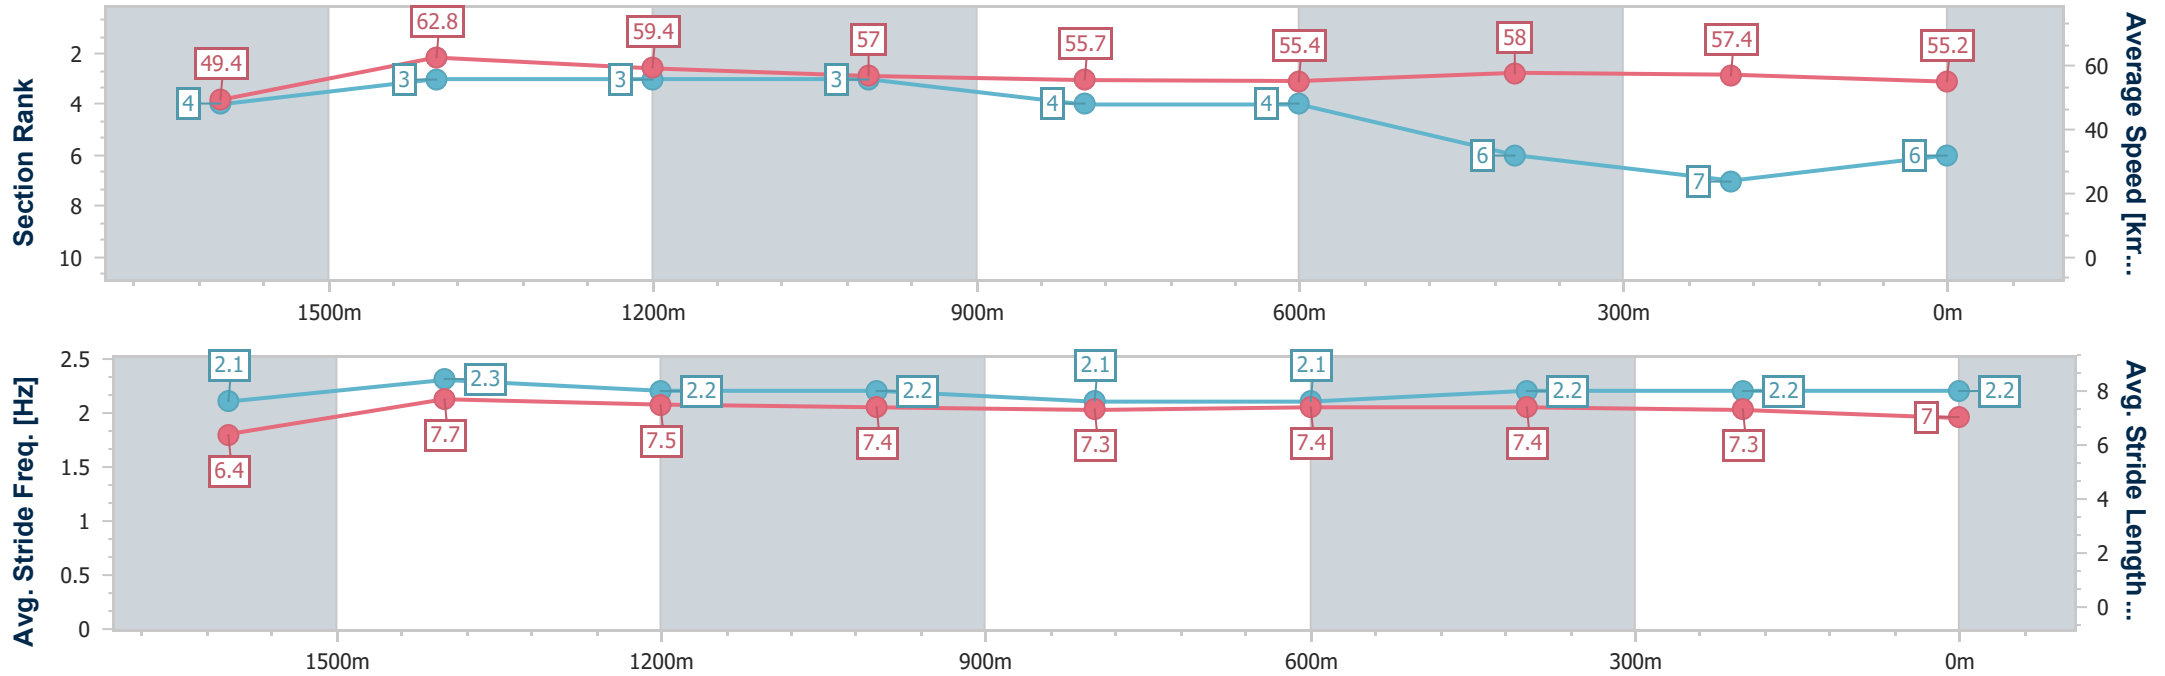

- [ ] Ranking at each section and finish
- .-.- No data available at this section
- NA No data available

Horse/Jockey Name	Benfica Lass
Final Rank	6
Fastest Section Time (Section)	0:11.49 (1600m)
Top Speed [km/h] (Section)	65.0 (Overall)
Race State	Finished

Sunshine Coast QLD Professional  
Race 7: Inclusive Kids - Tenner for a Tinnie Class 1 Handicap - 1800m

12 April 2024 - 21:00

Track Rating: Heavy 8, Weather: Fine, Rail Position: True

Section	Overall	1600m	1400m	1200m	1000m	800m	600m	400m	200m
Section Times	1:55.66 [6] (0:14.59)	1:41.07 [4] (0:11.49)	1:29.58 [3] (0:12.18)	1:17.40 [3] (0:12.68)	1:04.72 [3] (0:12.99)	0:51.73 [4] (0:13.28)	0:38.45 [4] (0:12.73)	0:25.72 [6] (0:12.55)	0:13.17 [7] (0:13.17)
Average Speed [km/h]	49.4	62.8	59.4	57.0	55.7	55.4	58.0	57.4	55.2
Top Speed [km/h]	65.0	64.6	60.6	58.5	57.7	57.2	58.7	58.6	56.7
Avg. Dist. to Rail [m]	5.1	1.1	1.8	3.0	3.2	3.7	4.2	7.4	11.5
Avg. Stride Freq. [Hz]	2.1	2.3	2.2	2.2	2.1	2.1	2.2	2.2	2.2
Avg. Stride Length [m]	6.4	7.7	7.5	7.4	7.3	7.4	7.4	7.3	7.0