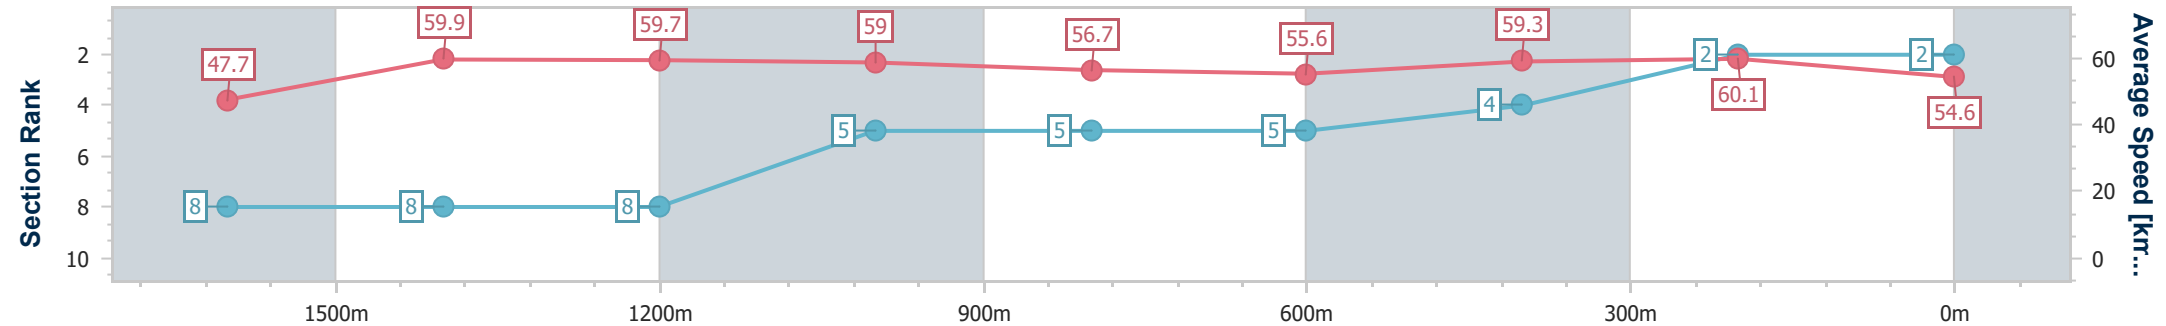

Horse/Jockey Name	Taupo Tiger
Final Rank	2
Fastest Section Time (Section)	0:12.00 (400m)
Top Speed [km/h] (Section)	62.4 (1400m)
Race State	Finished

Sunshine Coast QLD Professional
Race 7: Inclusive Kids - Tenner for a Tinnie Class 1 Handicap - 1800m

12 April 2024 - 21:00

Track Rating: Heavy 8, Weather: Fine, Rail Position: True

Section	Overall	1600m	1400m	1200m	1000m	800m	600m	400m	200m				
Section Times	1:54.98 [2] (0:15.09)	1:39.89 [8] (0:12.01)	1:27.88 [8] (0:12.08)	1:15.80 [8] (0:12.21)	1:03.59 [5] (0:12.68)	0:50.91 [5] (0:13.18)	0:37.73 [5] (0:12.47)	0:25.26 [4] (0:12.00)	0:13.26 [2] (0:13.26)				
Average Speed [km/h]	47.7	59.9	59.7	59.0	56.7	55.6	59.3	60.1	54.6				
Top Speed [km/h]	60.9	61.2	62.4	62.3	57.7	57.7	60.6	60.7	58.9				
Avg. Dist. to Rail [m]	5.9	1.0	0.7	0.8	0.3	2.7	4.7	10.0	8.8				
Avg. Stride Freq. [Hz]	2.1	2.3	2.3	2.3	2.2	2.2	2.3	2.3	2.2				
Avg. Stride Length [m]	6.2	7.2	7.4	7.3	7.2	7.1	7.2	7.2	6.8				

- [ ] Ranking at each section and finish
- -.-.- No data available at this section
- NA No data available