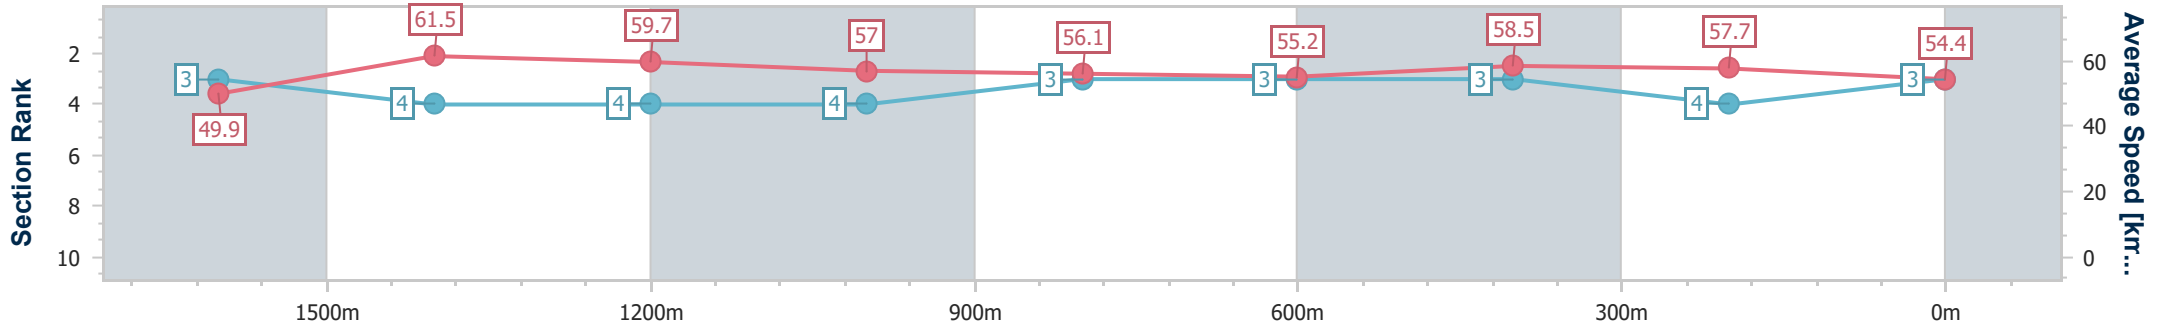

Horse/Jockey Name	Patti Waggin
Final Rank	3
Fastest Section Time (Section)	0:11.75 (1600m)
Top Speed [km/h] (Section)	63.2 (1600m)
Race State	Finished

Sunshine Coast QLD Professional
Race 7: Inclusive Kids - Tenner for a Tinnie Class 1 Handicap - 1800m

12 April 2024 - 21:00

Track Rating: Heavy 8, Weather: Fine, Rail Position: True

Section	Overall	1600m	1400m	1200m	1000m	800m	600m	400m	200m			
Section Times	1:55.34 [3] (0:14.46)	1:40.88 [3] (0:11.75)	1:29.13 [4] (0:12.12)	1:17.01 [4] (0:12.66)	1:04.35 [4] (0:12.92)	0:51.43 [3] (0:13.20)	0:38.23 [3] (0:12.39)	0:25.84 [3] (0:12.52)	0:13.32 [4] (0:13.32)			
Average Speed [km/h]	49.9	61.5	59.7	57.0	56.1	55.2	58.5	57.7	54.4			
Top Speed [km/h]	61.2	63.2	63.0	58.9	56.8	57.6	59.3	58.9	55.8			
Avg. Dist. to Rail [m]	5.0	1.3	2.4	2.7	2.4	1.8	1.8	6.3	8.6			
Avg. Stride Freq. [Hz]	2.2	2.3	2.2	2.2	2.1	2.1	2.2	2.2	2.2			
Avg. Stride Length [m]	6.3	7.5	7.5	7.3	7.3	7.2	7.3	7.2	7.0			

- [ ] Ranking at each section and finish
- -.-.- No data available at this section
- NA No data available