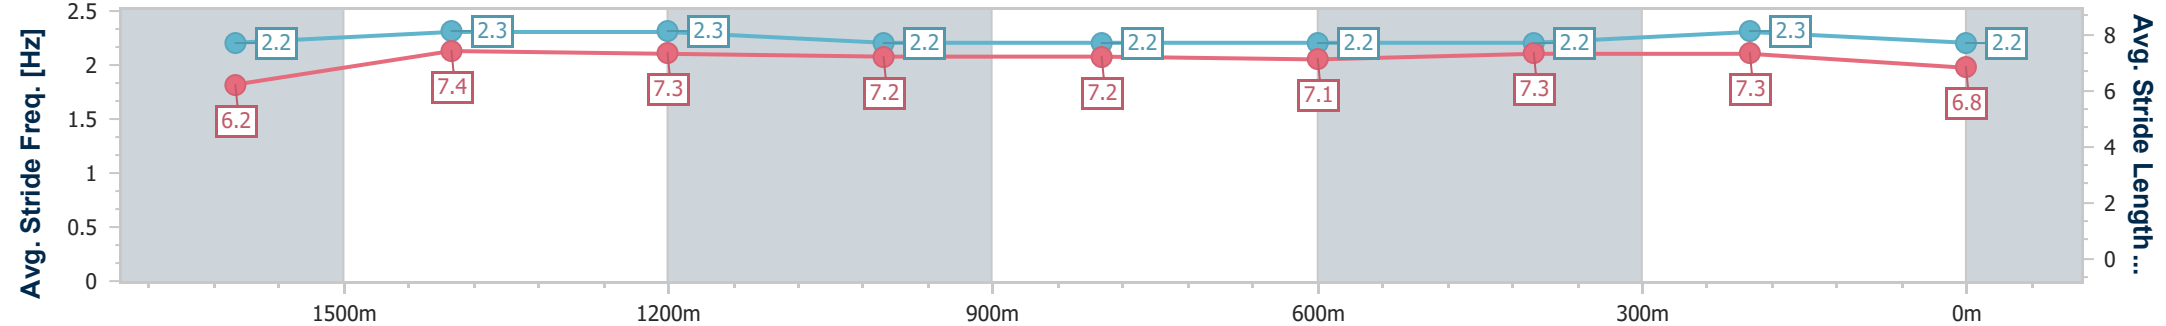

Sunshine Coast QLD Professional  
Race 7: Inclusive Kids - Tenner for a Tinnie Class 1 Handicap - 1800m

12 April 2024 - 21:00

Track Rating: Heavy 8, Weather: Fine, Rail Position: True

Section	Overall	1600m	1400m	1200m	1000m	800m	600m	400m	200m
Section Times	1:55.66 [6] (0:14.59)	1:41.07 [4] (0:11.49)	1:29.58 [3] (0:12.18)	1:17.40 [3] (0:12.68)	1:04.72 [3] (0:12.99)	0:51.73 [4] (0:13.28)	0:38.45 [4] (0:12.73)	0:25.72 [6] (0:12.55)	0:13.17 [7] (0:13.17)
Average Speed [km/h]	49.4	62.8	59.4	57.0	55.7	55.4	58.0	57.4	55.2
Top Speed [km/h]	65.0	64.6	60.6	58.5	57.7	57.2	58.7	58.6	56.7
Avg. Dist. to Rail [m]	5.1	1.1	1.8	3.0	3.2	3.7	4.2	7.4	11.5
Avg. Stride Freq. [Hz]	2.1	2.3	2.2	2.2	2.1	2.1	2.2	2.2	2.2
Avg. Stride Length [m]	6.4	7.7	7.5	7.4	7.3	7.4	7.4	7.3	7.0

- [ ] Ranking at each section and finish
- .-.- No data available at this section
- NA No data available

Horse/Jockey Name	Gleefilly
Final Rank	7
Fastest Section Time (Section)	0:11.56 (1600m)
Top Speed [km/h] (Section)	64.3 (1600m)
Race State	Finished

Sunshine Coast QLD Professional  
Race 7: Inclusive Kids - Tenner for a Tinnie Class 1 Handicap - 1800m

12 April 2024 - 21:00

Track Rating: Heavy 8, Weather: Fine, Rail Position: True

Section	Overall	1600m	1400m	1200m	1000m	800m	600m	400m	200m				
Section Times	1:55.75 [7] (0:14.74)	1:41.01 [6] (0:11.56)	1:29.45 [5] (0:12.27)	1:17.18 [5] (0:12.82)	1:04.36 [5] (0:12.89)	0:51.47 [6] (0:13.41)	0:38.06 [7] (0:12.55)	0:25.51 [7] (0:12.25)	0:13.26 [6] (0:13.26)				
Average Speed [km/h]	48.9	62.5	59.1	56.5	56.6	55.2	58.5	58.9	54.5				
Top Speed [km/h]	63.7	64.3	60.3	58.5	57.9	57.9	60.1	60.1	58.1				
Avg. Dist. to Rail [m]	5.2	1.6	3.1	4.6	3.9	4.7	3.8	6.9	10.3				
Avg. Stride Freq. [Hz]	2.2	2.3	2.3	2.2	2.2	2.2	2.2	2.3	2.2				
Avg. Stride Length [m]	6.2	7.4	7.3	7.2	7.2	7.1	7.3	7.3	6.8				