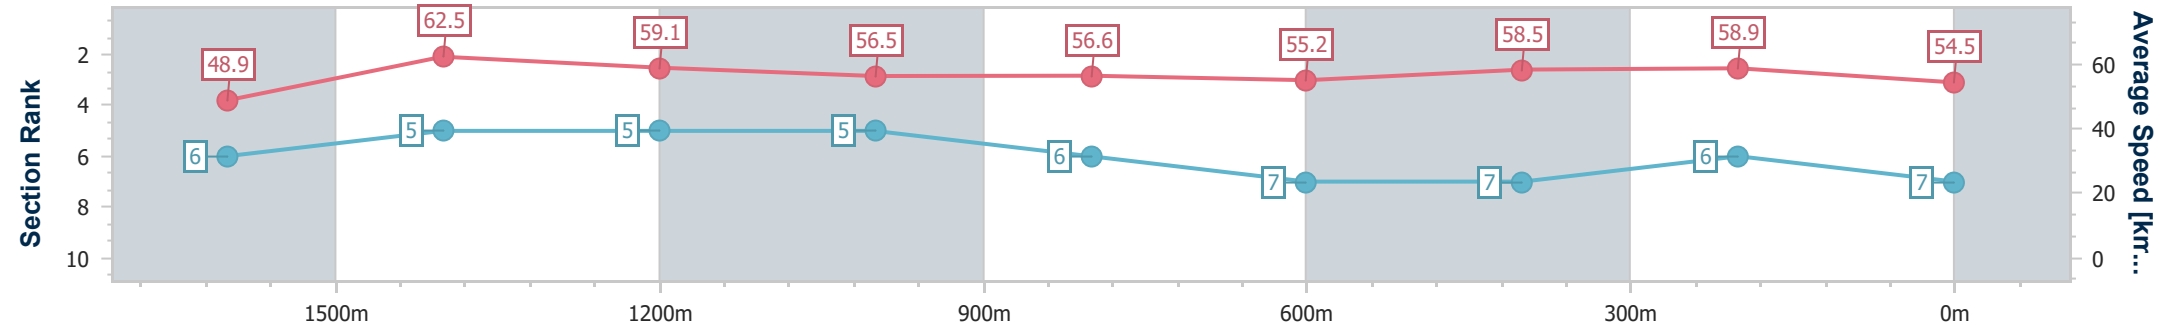

Horse/Jockey Name	Gleefilly
Final Rank	7
Fastest Section Time (Section)	0:11.56 (1600m)
Top Speed [km/h] (Section)	64.3 (1600m)
Race State	Finished

Sunshine Coast QLD Professional
Race 7: Inclusive Kids - Tenner for a Tinnie Class 1 Handicap - 1800m

12 April 2024 - 21:00

Track Rating: Heavy 8, Weather: Fine, Rail Position: True

Section	Overall	1600m	1400m	1200m	1000m	800m	600m	400m	200m				
Section Times	1:55.75 [7] (0:14.74)	1:41.01 [6] (0:11.56)	1:29.45 [5] (0:12.27)	1:17.18 [5] (0:12.82)	1:04.36 [5] (0:12.89)	0:51.47 [6] (0:13.41)	0:38.06 [7] (0:12.55)	0:25.51 [7] (0:12.25)	0:13.26 [6] (0:13.26)				
Average Speed [km/h]	48.9	62.5	59.1	56.5	56.6	55.2	58.5	58.9	54.5				
Top Speed [km/h]	63.7	64.3	60.3	58.5	57.9	57.9	60.1	60.1	58.1				
Avg. Dist. to Rail [m]	5.2	1.6	3.1	4.6	3.9	4.7	3.8	6.9	10.3				
Avg. Stride Freq. [Hz]	2.2	2.3	2.3	2.2	2.2	2.2	2.2	2.3	2.2				
Avg. Stride Length [m]	6.2	7.4	7.3	7.2	7.2	7.1	7.3	7.3	6.8				

- [ ] Ranking at each section and finish
- -.-.- No data available at this section
- NA No data available