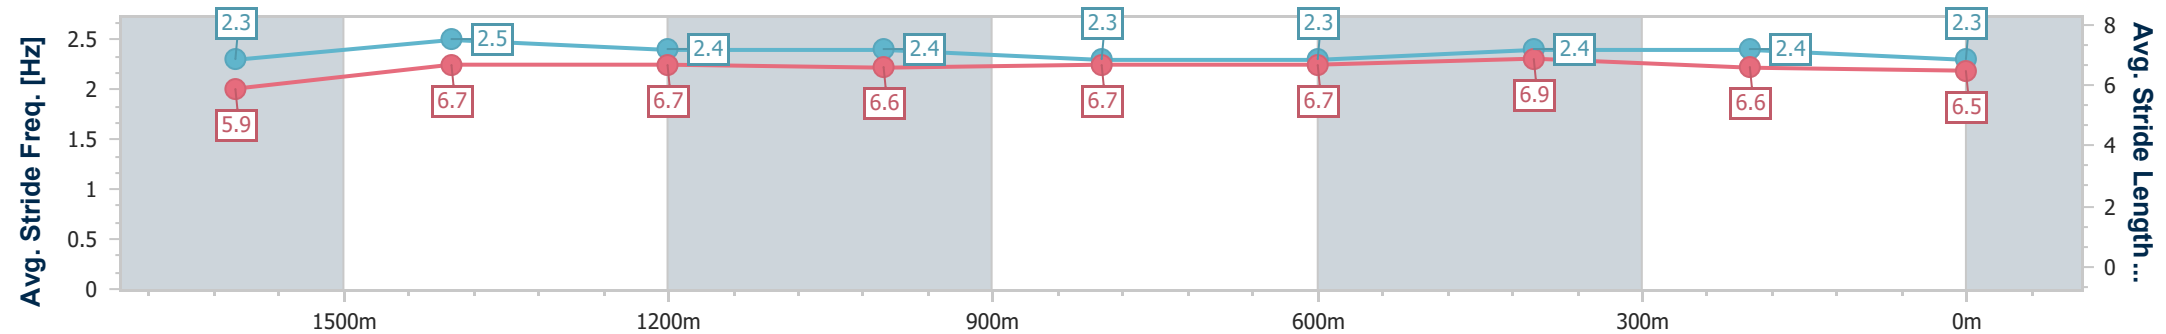

Horse/Jockey Name	Rudimentary
Final Rank	5
Fastest Section Time (Section)	0:11.84 (1600m)
Top Speed [km/h] (Section)	62.2 (1600m)
Race State	Finished

Sunshine Coast QLD Professional
Race 7: Inclusive Kids - Tenner for a Tinnie Class 1 Handicap - 1800m

12 April 2024 - 21:00

Track Rating: Heavy 8, Weather: Fine, Rail Position: True

Section	Overall	1600m	1400m	1200m	1000m	800m	600m	400m	200m				
Section Times	1:55.51 [5] (0:14.69)	1:40.82 [5] (0:11.84)	1:28.98 [6] (0:12.28)	1:16.70 [6] (0:12.81)	1:03.89 [8] (0:12.87)	0:51.02 [8] (0:13.08)	0:37.94 [6] (0:12.35)	0:25.59 [5] (0:12.36)	0:13.23 [5]				
Average Speed [km/h]	49.3	60.9	59.1	56.4	56.2	55.8	58.7	58.3	54.8				
Top Speed [km/h]	62.0	62.2	60.7	57.9	57.5	57.8	59.8	60.7	57.0				
Avg. Dist. to Rail [m]	4.6	1.5	3.1	3.6	2.8	1.9	1.3	5.1	10.3				
Avg. Stride Freq. [Hz]	2.3	2.5	2.4	2.4	2.3	2.3	2.4	2.4	2.3				
Avg. Stride Length [m]	5.9	6.7	6.7	6.6	6.7	6.7	6.9	6.6	6.5				

- [ ] Ranking at each section and finish
- -.-.- No data available at this section
- NA No data available