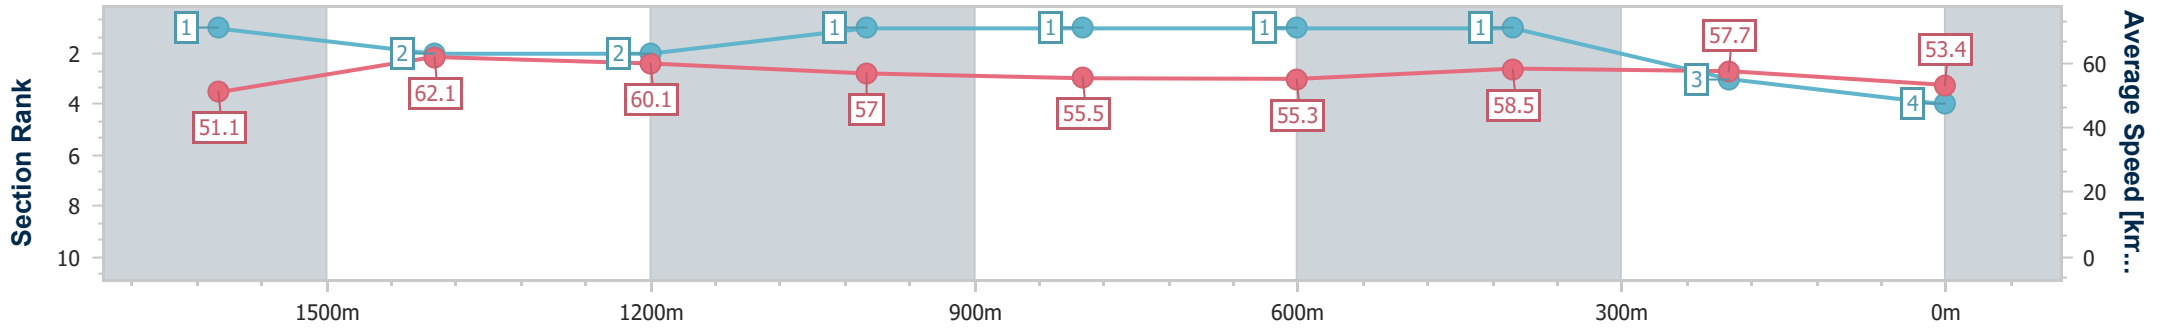

Horse/Jockey Name	Blue Ray
Final Rank	4
Fastest Section Time (Section)	0:11.68 (1600m)
Top Speed [km/h] (Section)	64.0 (1600m)
Race State	Finished

Sunshine Coast QLD Professional
Race 7: Inclusive Kids - Tenner for a Tinnie Class 1 Handicap - 1800m

12 April 2024 - 21:00

Track Rating: Heavy 8, Weather: Fine, Rail Position: True

Section	Overall	1600m	1400m	1200m	1000m	800m	600m	400m	200m
Section Times	1:55.36 [4] (0:14.18)	1:41.18 [1] (0:11.68)	1:29.50 [2] (0:12.00)	1:17.50 [2] (0:12.70)	1:04.80 [1] (0:13.07)	0:51.73 [1] (0:13.17)	0:38.56 [1] (0:12.46)	0:26.10 [1] (0:12.47)	0:13.63 [3] (0:13.63)
Average Speed [km/h]	51.1	62.1	60.1	57.0	55.5	55.3	58.5	57.7	53.4
Top Speed [km/h]	63.0	64.0	63.6	58.6	56.2	57.7	59.8	59.9	55.3
Avg. Dist. to Rail [m]	5.9	1.7	2.8	3.3	3.1	2.3	1.8	5.8	5.3
Avg. Stride Freq. [Hz]	2.2	2.3	2.3	2.2	2.2	2.2	2.3	2.3	2.1
Avg. Stride Length [m]	6.4	7.4	7.3	7.1	7.1	6.9	7.1	7.1	6.9

- [ ] Ranking at each section and finish
- -.-.- No data available at this section
- NA No data available