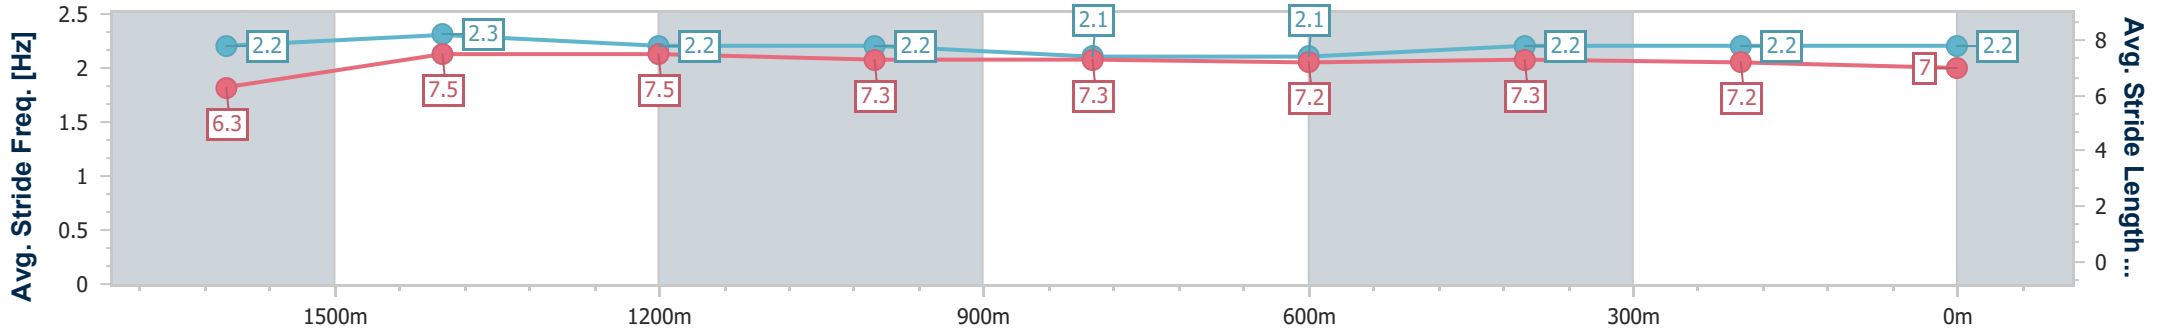

Horse/Jockey Name	Patti Waggin
Final Rank	3
Fastest Section Time (Section)	0:11.75 (1600m)
Top Speed [km/h] (Section)	63.2 (1600m)
Race State	Finished

Sunshine Coast QLD Professional
Race 7: Inclusive Kids - Tenner for a Tinnie Class 1 Handicap - 1800m

12 April 2024 - 21:00

Track Rating: Heavy 8, Weather: Fine, Rail Position: True

Section	Overall	1600m	1400m	1200m	1000m	800m	600m	400m	200m			
Section Times	1:55.34 [3] (0:14.46)	1:40.88 [3] (0:11.75)	1:29.13 [4] (0:12.12)	1:17.01 [4] (0:12.66)	1:04.35 [4] (0:12.92)	0:51.43 [3] (0:13.20)	0:38.23 [3] (0:12.39)	0:25.84 [3] (0:12.52)	0:13.32 [4] (0:13.32)			
Average Speed [km/h]	49.9	61.5	59.7	57.0	56.1	55.2	58.5	57.7	54.4			
Top Speed [km/h]	61.2	63.2	63.0	58.9	56.8	57.6	59.3	58.9	55.8			
Avg. Dist. to Rail [m]	5.0	1.3	2.4	2.7	2.4	1.8	1.8	6.3	8.6			
Avg. Stride Freq. [Hz]	2.2	2.3	2.2	2.2	2.1	2.1	2.2	2.2	2.2			
Avg. Stride Length [m]	6.3	7.5	7.5	7.3	7.3	7.2	7.3	7.2	7.0			

- [ ] Ranking at each section and finish
- -.-.- No data available at this section
- NA No data available