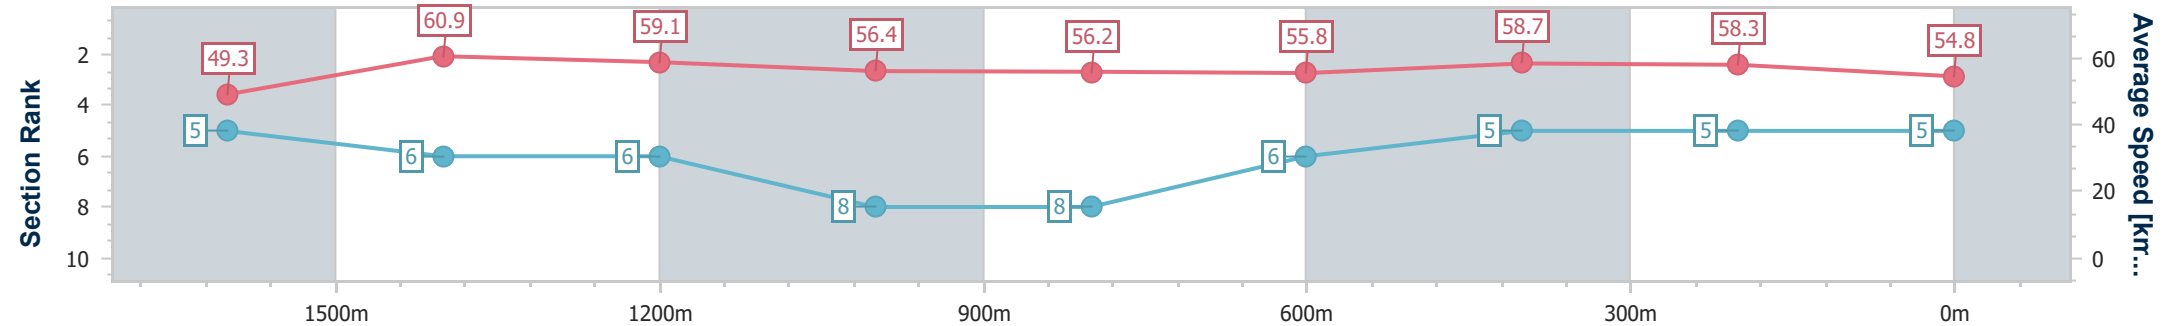

Horse/Jockey Name	Rudimentary
Final Rank	5
Fastest Section Time (Section)	0:11.84 (1600m)
Top Speed [km/h] (Section)	62.2 (1600m)
Race State	Finished

Sunshine Coast QLD Professional
Race 7: Inclusive Kids - Tenner for a Tinnie Class 1 Handicap - 1800m

12 April 2024 - 21:00

Track Rating: Heavy 8, Weather: Fine, Rail Position: True

Section	Overall	1600m	1400m	1200m	1000m	800m	600m	400m	200m				
Section Times	1:55.51 [5] (0:14.69)	1:40.82 [5] (0:11.84)	1:28.98 [6] (0:12.28)	1:16.70 [6] (0:12.81)	1:03.89 [8] (0:12.87)	0:51.02 [8] (0:13.08)	0:37.94 [6] (0:12.35)	0:25.59 [5] (0:12.36)	0:13.23 [5]				
Average Speed [km/h]	49.3	60.9	59.1	56.4	56.2	55.8	58.7	58.3	54.8				
Top Speed [km/h]	62.0	62.2	60.7	57.9	57.5	57.8	59.8	60.7	57.0				
Avg. Dist. to Rail [m]	4.6	1.5	3.1	3.6	2.8	1.9	1.3	5.1	10.3				
Avg. Stride Freq. [Hz]	2.3	2.5	2.4	2.4	2.3	2.3	2.4	2.4	2.3				
Avg. Stride Length [m]	5.9	6.7	6.7	6.6	6.7	6.7	6.9	6.6	6.5				

- [ ] Ranking at each section and finish
- -.-.- No data available at this section
- NA No data available