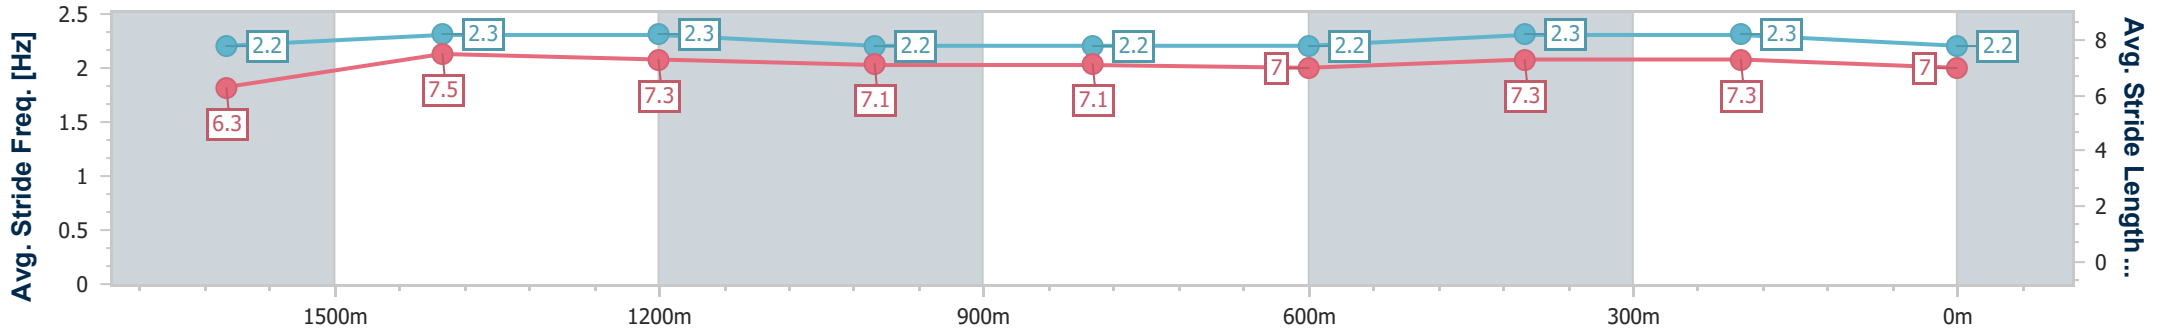

12 April 2024 - 21:00

Track Rating: Heavy 8, Weather: Fine, Rail Position: True

Section	Overall	1600m	1400m	1200m	1000m	800m	600m	400m	200m				
Section Times	1:54.41 [1] (0:14.22)	1:40.19 [2] (0:11.49)	1:28.70 [1] (0:12.10)	1:16.60 [1] (0:12.81)	1:03.79 [2] (0:13.01)	0:50.78 [1] (0:13.26)	0:37.52 [2] (0:12.48)	0:25.04 [2] (0:12.14)	0:12.90 [1] (0:12.90)				
Average Speed [km/h]	50.7	62.8	59.7	56.3	55.8	55.5	59.3	59.3	56.3				
Top Speed [km/h]	63.4	64.1	62.2	58.4	56.6	57.7	60.7	60.2	58.7				
Avg. Dist. to Rail [m]	6.3	1.3	1.5	2.3	1.9	3.8	4.8	7.7	7.8				
Avg. Stride Freq. [Hz]	2.2	2.3	2.3	2.2	2.2	2.2	2.3	2.3	2.2				
Avg. Stride Length [m]	6.3	7.5	7.3	7.1	7.1	7.0	7.3	7.3	7.0				