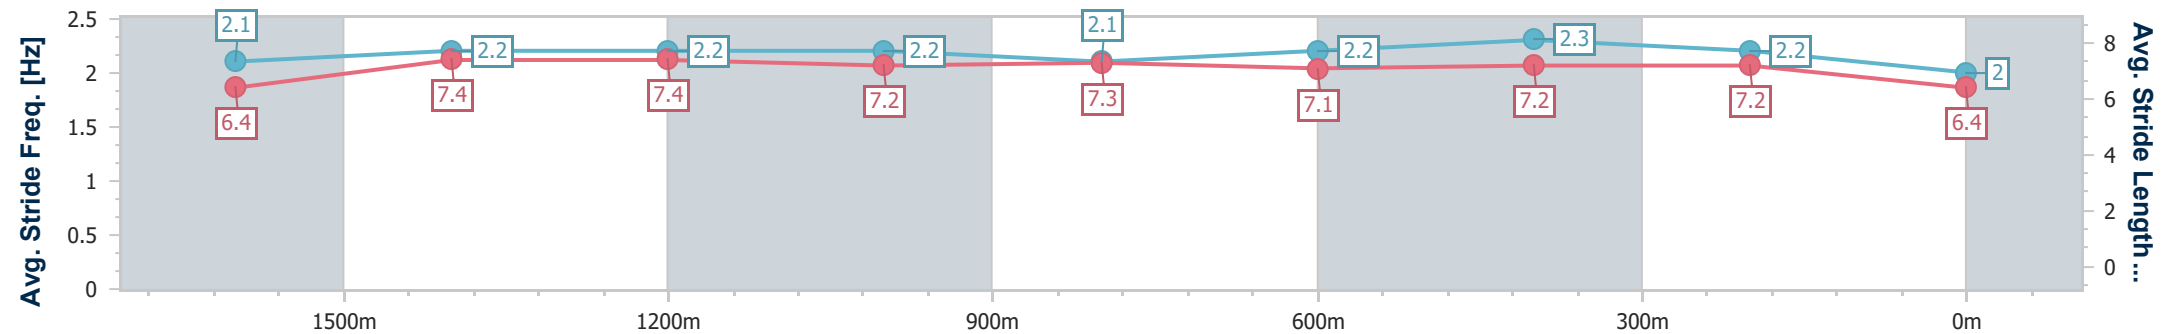

Sunshine Coast QLD Professional  
Race 7: Inclusive Kids - Tenner for a Tinnie Class 1 Handicap - 1800m

12 April 2024 - 21:00

Track Rating: Heavy 8, Weather: Fine, Rail Position: True

Section	Overall	1600m	1400m	1200m	1000m	800m	600m	400m	200m				
Section Times	1:55.75 [7] (0:14.74)	1:41.01 [6] (0:11.56)	1:29.45 [5] (0:12.27)	1:17.18 [5] (0:12.82)	1:04.36 [5] (0:12.89)	0:51.47 [6] (0:13.41)	0:38.06 [7] (0:12.55)	0:25.51 [7] (0:12.25)	0:13.26 [6] (0:13.26)				
Average Speed [km/h]	48.9	62.5	59.1	56.5	56.6	55.2	58.5	58.9	54.5				
Top Speed [km/h]	63.7	64.3	60.3	58.5	57.9	57.9	60.1	60.1	58.1				
Avg. Dist. to Rail [m]	5.2	1.6	3.1	4.6	3.9	4.7	3.8	6.9	10.3				
Avg. Stride Freq. [Hz]	2.2	2.3	2.3	2.2	2.2	2.2	2.2	2.3	2.2				
Avg. Stride Length [m]	6.2	7.4	7.3	7.2	7.2	7.1	7.3	7.3	6.8				

- [ ] Ranking at each section and finish
- .-.- No data available at this section
- NA No data available

Horse/Jockey Name	Vardon
Final Rank	8
Fastest Section Time (Section)	0:11.96 (1600m)
Top Speed [km/h] (Section)	61.3 (1600m)
Race State	Finished

Sunshine Coast QLD Professional  
Race 7: Inclusive Kids - Tenner for a Tinnie Class 1 Handicap - 1800m

12 April 2024 - 21:00

Track Rating: Heavy 8, Weather: Fine, Rail Position: True

Section	Overall	1600m	1400m	1200m	1000m	800m	600m	400m	200m				
Section Times	1:58.85 [8] (0:14.82)	1:44.03 [7] (0:11.96)	1:32.07 [7] (0:12.24)	1:19.83 [7] (0:12.44)	1:07.39 [7] (0:12.98)	0:54.41 [7] (0:13.29)	0:41.12 [8] (0:12.63)	0:28.49 [8] (0:12.68)	0:15.81 [8] (0:15.81)				
Average Speed [km/h]	48.7	60.4	59.4	58.0	56.2	55.5	58.4	56.9	45.7				
Top Speed [km/h]	58.8	61.3	60.4	60.3	57.6	57.2	59.5	58.5	52.8				
Avg. Dist. to Rail [m]	3.5	1.9	3.7	5.5	4.8	4.2	4.3	9.2	10.1				
Avg. Stride Freq. [Hz]	2.1	2.2	2.2	2.2	2.1	2.2	2.3	2.2	2.0				
Avg. Stride Length [m]	6.4	7.4	7.4	7.2	7.3	7.1	7.2	7.2	6.4				

- [ ] Ranking at each section and finish
- .-.- No data available at this section
- NA No data available