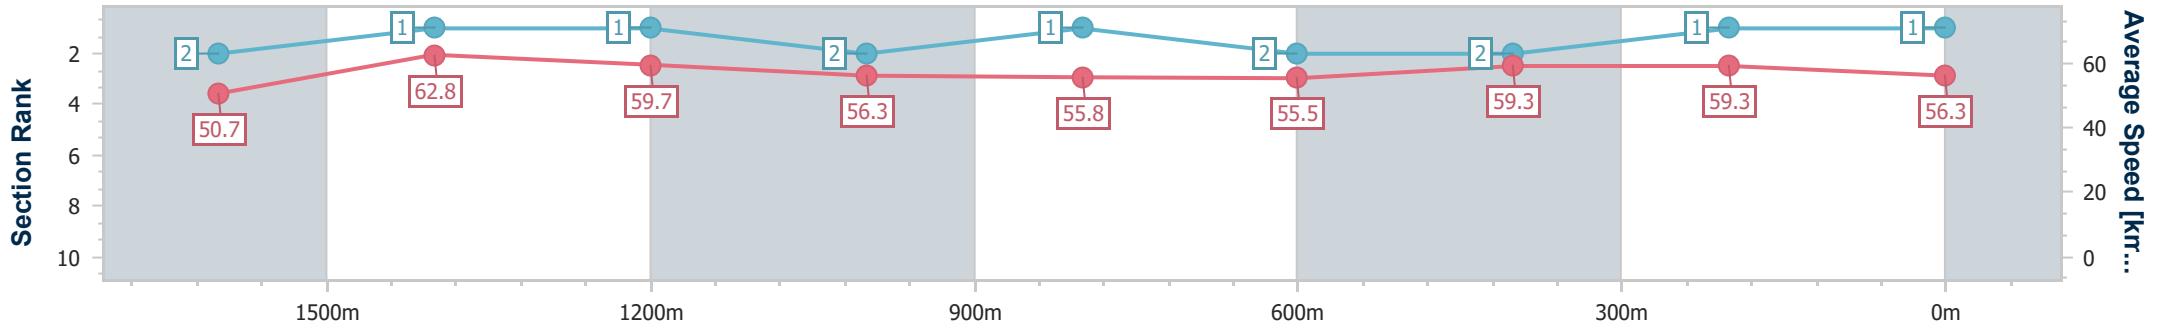

12 April 2024 - 21:00

Track Rating: Heavy 8, Weather: Fine, Rail Position: True

Section	Overall	1600m	1400m	1200m	1000m	800m	600m	400m	200m				
Section Times	1:54.41 [1] (0:14.22)	1:40.19 [2] (0:11.49)	1:28.70 [1] (0:12.10)	1:16.60 [1] (0:12.81)	1:03.79 [2] (0:13.01)	0:50.78 [1] (0:13.26)	0:37.52 [2] (0:12.48)	0:25.04 [2] (0:12.14)	0:12.90 [1] (0:12.90)				
Average Speed [km/h]	50.7	62.8	59.7	56.3	55.8	55.5	59.3	59.3	56.3				
Top Speed [km/h]	63.4	64.1	62.2	58.4	56.6	57.7	60.7	60.2	58.7				
Avg. Dist. to Rail [m]	6.3	1.3	1.5	2.3	1.9	3.8	4.8	7.7	7.8				
Avg. Stride Freq. [Hz]	2.2	2.3	2.3	2.2	2.2	2.2	2.3	2.3	2.2				
Avg. Stride Length [m]	6.3	7.5	7.3	7.1	7.1	7.0	7.3	7.3	7.0				