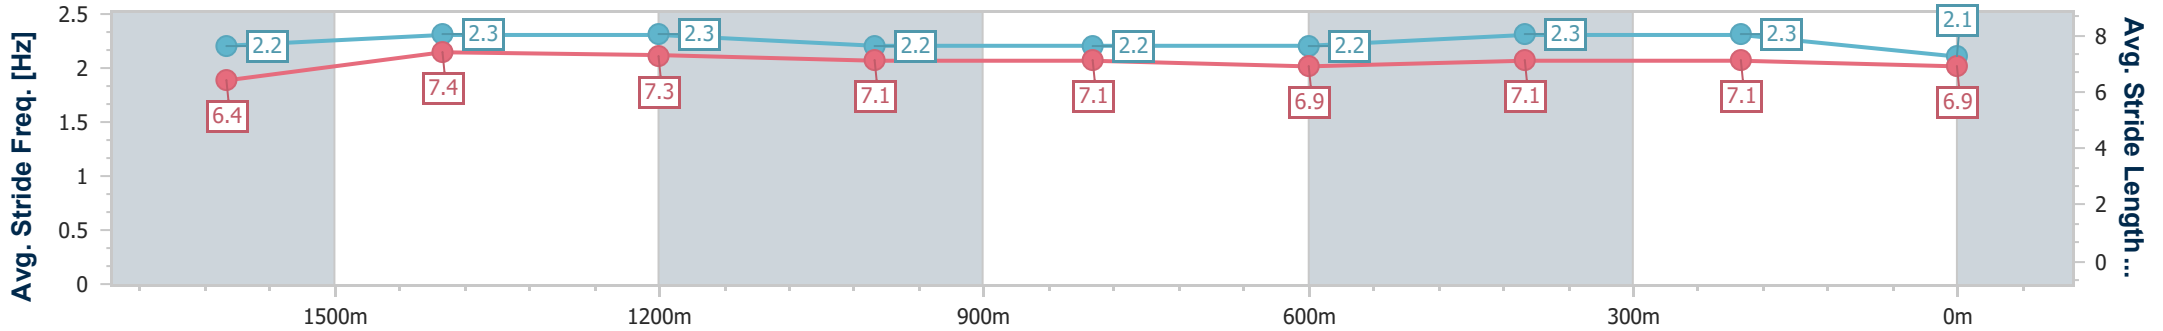

Horse/Jockey Name	Blue Ray
Final Rank	4
Fastest Section Time (Section)	0:11.68 (1600m)
Top Speed [km/h] (Section)	64.0 (1600m)
Race State	Finished

Sunshine Coast QLD Professional
Race 7: Inclusive Kids - Tenner for a Tinnie Class 1 Handicap - 1800m

12 April 2024 - 21:00

Track Rating: Heavy 8, Weather: Fine, Rail Position: True

Section	Overall	1600m	1400m	1200m	1000m	800m	600m	400m	200m
Section Times	1:55.36 [4] (0:14.18)	1:41.18 [1] (0:11.68)	1:29.50 [2] (0:12.00)	1:17.50 [2] (0:12.70)	1:04.80 [1] (0:13.07)	0:51.73 [1] (0:13.17)	0:38.56 [1] (0:12.46)	0:26.10 [1] (0:12.47)	0:13.63 [3] (0:13.63)
Average Speed [km/h]	51.1	62.1	60.1	57.0	55.5	55.3	58.5	57.7	53.4
Top Speed [km/h]	63.0	64.0	63.6	58.6	56.2	57.7	59.8	59.9	55.3
Avg. Dist. to Rail [m]	5.9	1.7	2.8	3.3	3.1	2.3	1.8	5.8	5.3
Avg. Stride Freq. [Hz]	2.2	2.3	2.3	2.2	2.2	2.2	2.3	2.3	2.1
Avg. Stride Length [m]	6.4	7.4	7.3	7.1	7.1	6.9	7.1	7.1	6.9

- [ ] Ranking at each section and finish
- -.-.- No data available at this section
- NA No data available