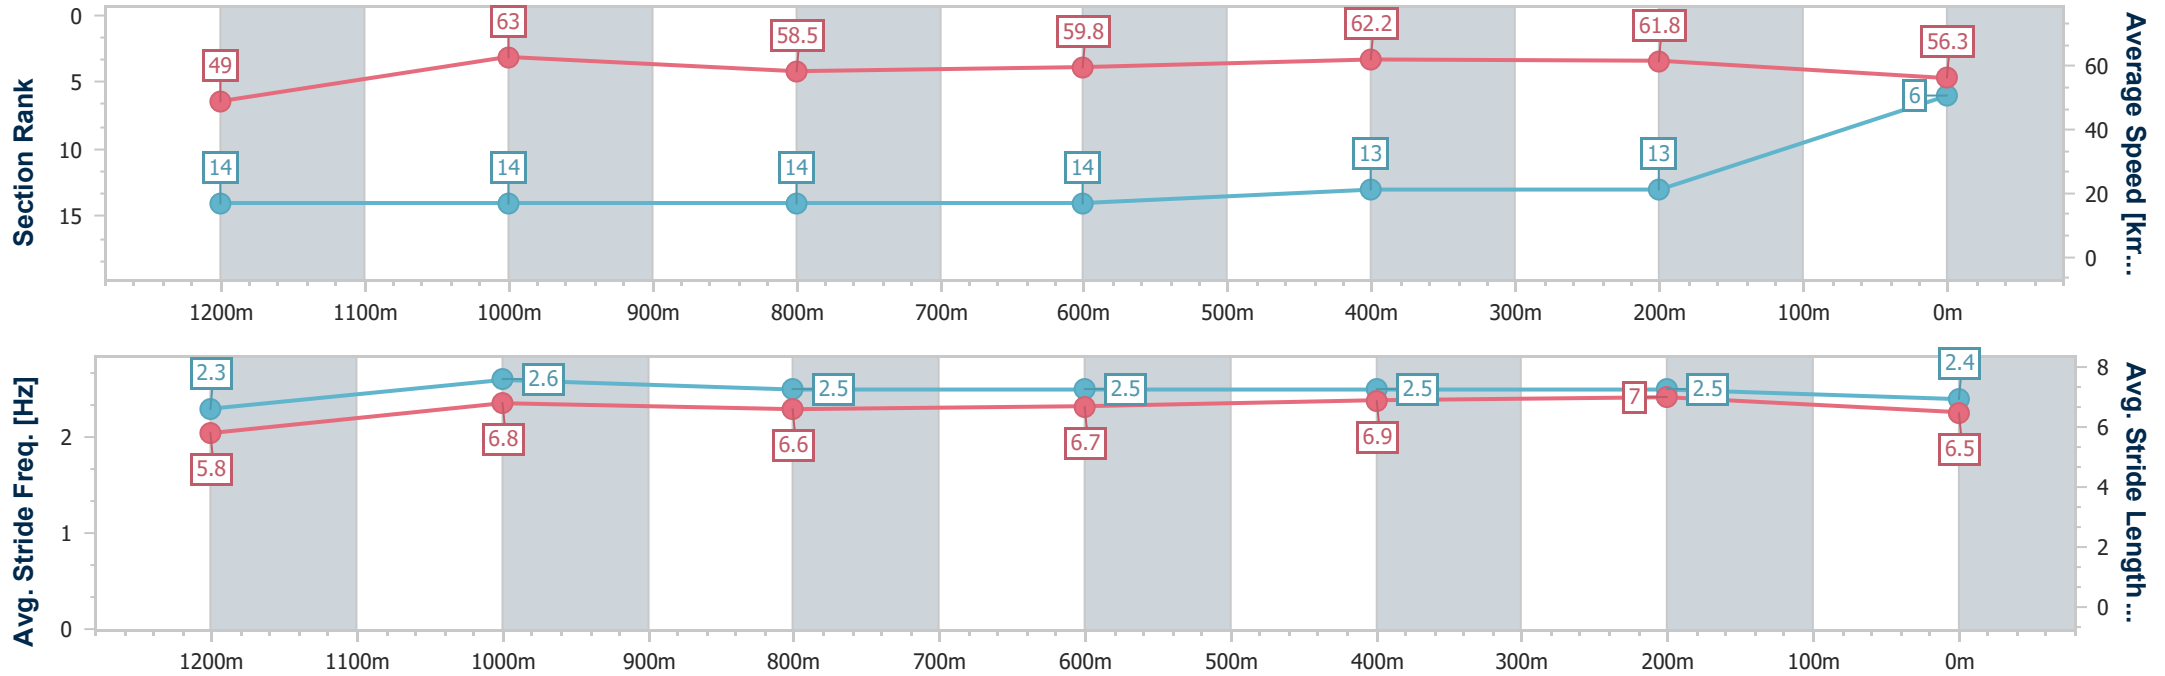

Horse/Jockey Name	Skilled Artist
Final Rank	6
Fastest Section Time (Section)	0:11.45 (1200m)
Top Speed [km/h] (Section)	64.9 (1200m)
Race State	Finished

Sunshine Coast QLD Professional
Race 2: Baker's Delight Kawana & Myde RATINGS BAND 0 - 58
Handicap - 1400m
12 April 2024 - 18:33

Track Rating: Heavy 8, Weather: Fine, Rail Position: True

Section	Overall	1200m	1000m	800m	600m	400m	200m
Section Times	1:26.97 [6] (0:14.73)	1:12.24 [14] (0:11.45)	1:00.79 [14] (0:12.36)	0:48.43 [14] (0:12.27)	0:36.16 [14] (0:11.74)	0:24.42 [13] (0:11.65)	0:12.77 [13] (0:12.77)
Average Speed [km/h]	49.0	63.0	58.5	59.8	62.2	61.8	56.3
Top Speed [km/h]	62.6	64.9	61.3	63.0	63.2	63.1	58.2
Avg. Dist. to Rail [m]	9.8	4.0	3.2	2.8	2.5	5.1	5.7
Avg. Stride Freq. [Hz]	2.3	2.6	2.5	2.5	2.5	2.5	2.4
Avg. Stride Length [m]	5.8	6.8	6.6	6.7	6.9	7.0	6.5

- [ ] Ranking at each section and finish
- -.-.- No data available at this section
- NA No data available