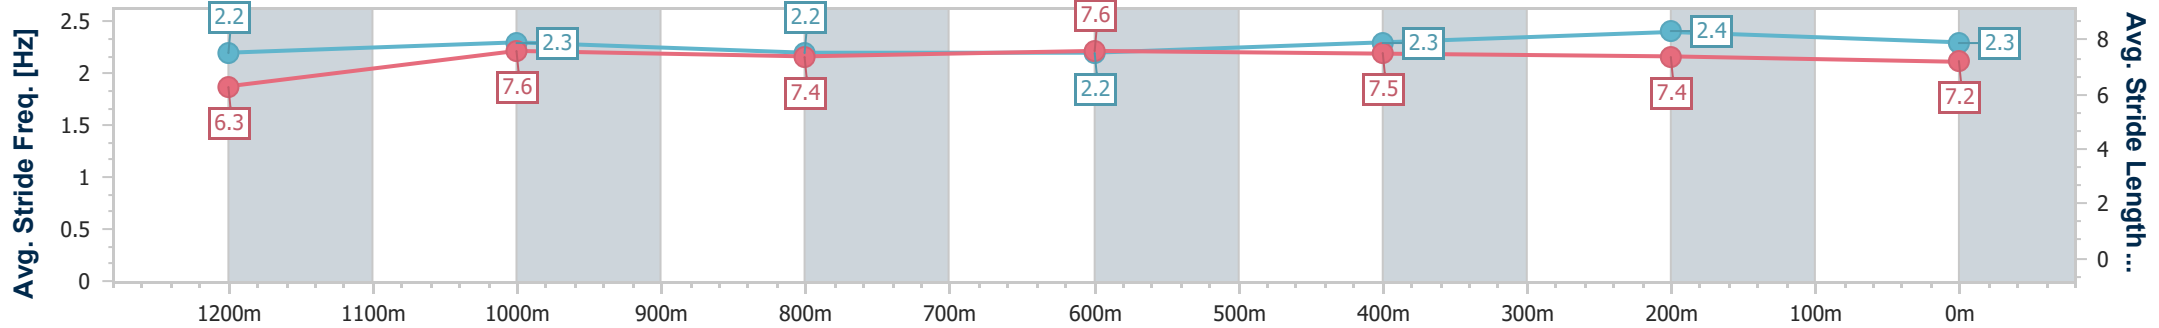

Horse/Jockey Name	Bold Splendor
Final Rank	2
Fastest Section Time (Section)	0:11.36 (1200m)
Top Speed [km/h] (Section)	65.7 (Overall)
Race State	Finished

Sunshine Coast QLD Professional
Race 2: Baker's Delight Kawana & Myde RATINGS BAND 0 - 58
Handicap - 1400m
12 April 2024 - 18:33

Track Rating: Heavy 8, Weather: Fine, Rail Position: True

Section	Overall	1200m	1000m	800m	600m	400m	200m
Section Times	1:25.91 [2] (0:13.98)	1:11.93 [10] (0:11.36)	1:00.57 [9] (0:12.63)	0:47.94 [11] (0:12.18)	0:35.76 [11] (0:12.12)	0:23.64 [11] (0:11.49)	0:12.15 [5] (0:12.15)
Average Speed [km/h]	51.8	63.3	57.5	61.1	60.9	62.7	59.1
Top Speed [km/h]	65.7	65.4	59.8	62.6	62.2	63.7	62.1
Avg. Dist. to Rail [m]	14.5	4.4	4.3	4.7	4.2	6.6	5.9
Avg. Stride Freq. [Hz]	2.2	2.3	2.2	2.2	2.3	2.4	2.3
Avg. Stride Length [m]	6.3	7.6	7.4	7.6	7.5	7.4	7.2

- [ ] Ranking at each section and finish
- -.-.- No data available at this section
- NA No data available