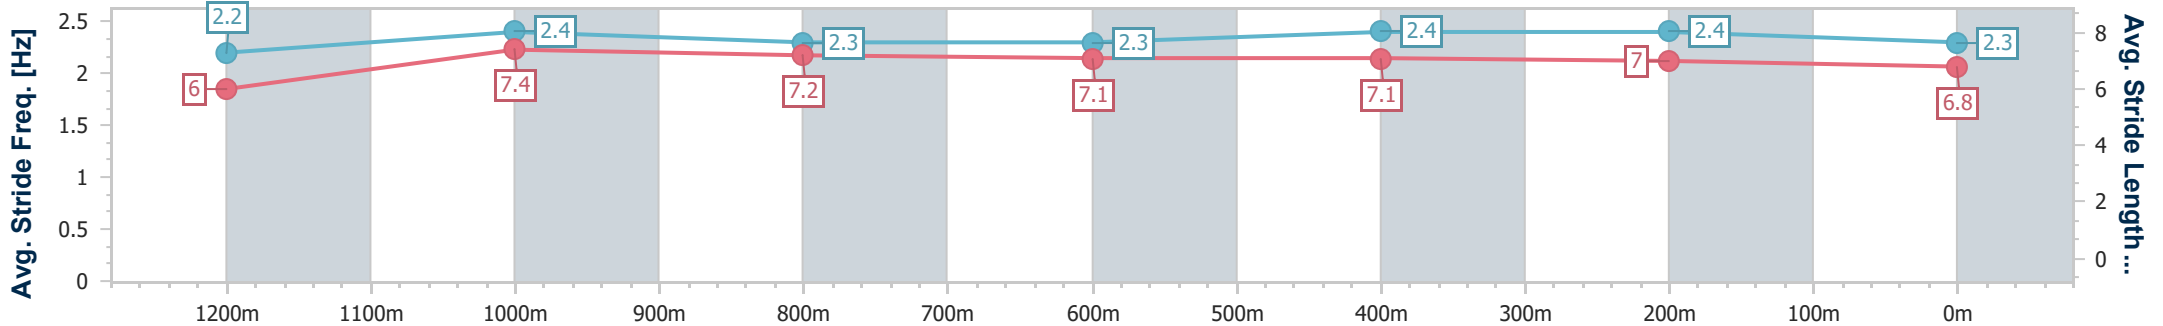

Horse/Jockey Name	Ginasue
Final Rank	13
Fastest Section Time (Section)	0:11.43 (1200m)
Top Speed [km/h] (Section)	64.1 (1200m)
Race State	Finished

Sunshine Coast QLD Professional
Race 2: Baker's Delight Kawana & Myde RATINGS BAND 0 - 58
Handicap - 1400m
12 April 2024 - 18:33

Track Rating: Heavy 8, Weather: Fine, Rail Position: True

Section	Overall	1200m	1000m	800m	600m	400m	200m
Section Times	1:27.82 [13] (0:14.95)	1:12.87 [15] (0:11.43)	1:01.44 [15] (0:12.36)	0:49.08 [15] (0:12.41)	0:36.67 [15] (0:12.06)	0:24.61 [15] (0:11.85)	0:12.76 [14] (0:12.76)
Average Speed [km/h]	48.2	62.9	58.6	58.7	60.3	60.8	56.4
Top Speed [km/h]	63.0	64.1	61.9	60.6	61.1	62.1	60.3
Avg. Dist. to Rail [m]	8.0	1.3	2.1	1.9	1.6	6.0	6.8
Avg. Stride Freq. [Hz]	2.2	2.4	2.3	2.3	2.4	2.4	2.3
Avg. Stride Length [m]	6.0	7.4	7.2	7.1	7.1	7.0	6.8

- [ ] Ranking at each section and finish
- -.-.- No data available at this section
- NA No data available