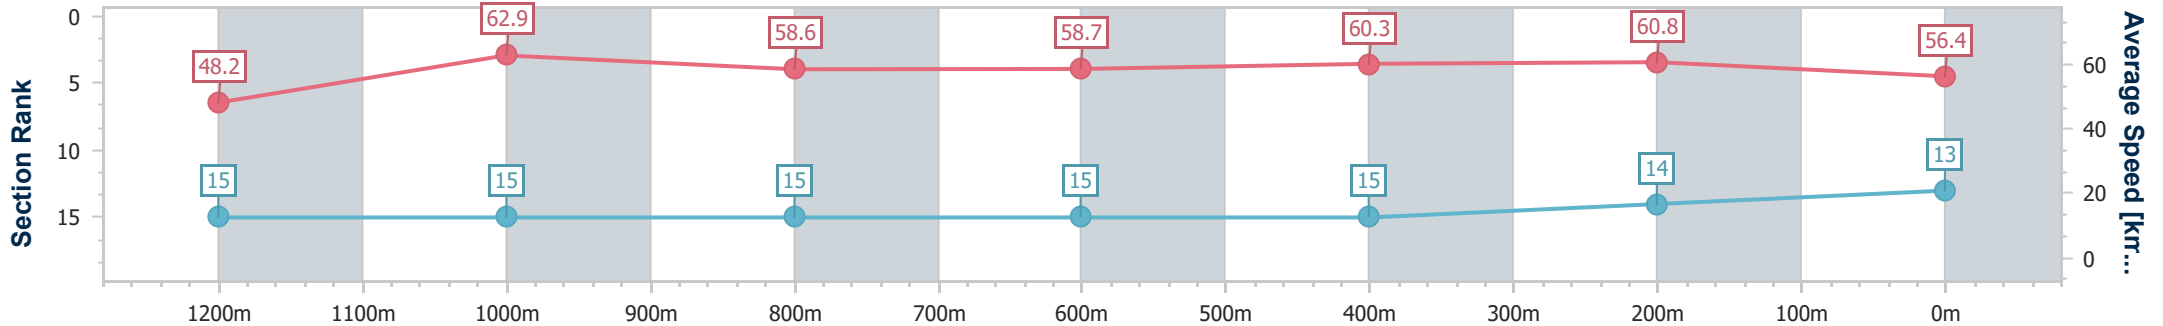

Horse/Jockey Name	Ginasue
Final Rank	13
Fastest Section Time (Section)	0:11.43 (1200m)
Top Speed [km/h] (Section)	64.1 (1200m)
Race State	Finished

Sunshine Coast QLD Professional
Race 2: Baker's Delight Kawana & Myde RATINGS BAND 0 - 58
Handicap - 1400m
12 April 2024 - 18:33

Track Rating: Heavy 8, Weather: Fine, Rail Position: True

Section	Overall	1200m	1000m	800m	600m	400m	200m
Section Times	1:27.82 [13] (0:14.95)	1:12.87 [15] (0:11.43)	1:01.44 [15] (0:12.36)	0:49.08 [15] (0:12.41)	0:36.67 [15] (0:12.06)	0:24.61 [15] (0:11.85)	0:12.76 [14] (0:12.76)
Average Speed [km/h]	48.2	62.9	58.6	58.7	60.3	60.8	56.4
Top Speed [km/h]	63.0	64.1	61.9	60.6	61.1	62.1	60.3
Avg. Dist. to Rail [m]	8.0	1.3	2.1	1.9	1.6	6.0	6.8
Avg. Stride Freq. [Hz]	2.2	2.4	2.3	2.3	2.4	2.4	2.3
Avg. Stride Length [m]	6.0	7.4	7.2	7.1	7.1	7.0	6.8

- [ ] Ranking at each section and finish
- -.-.- No data available at this section
- NA No data available