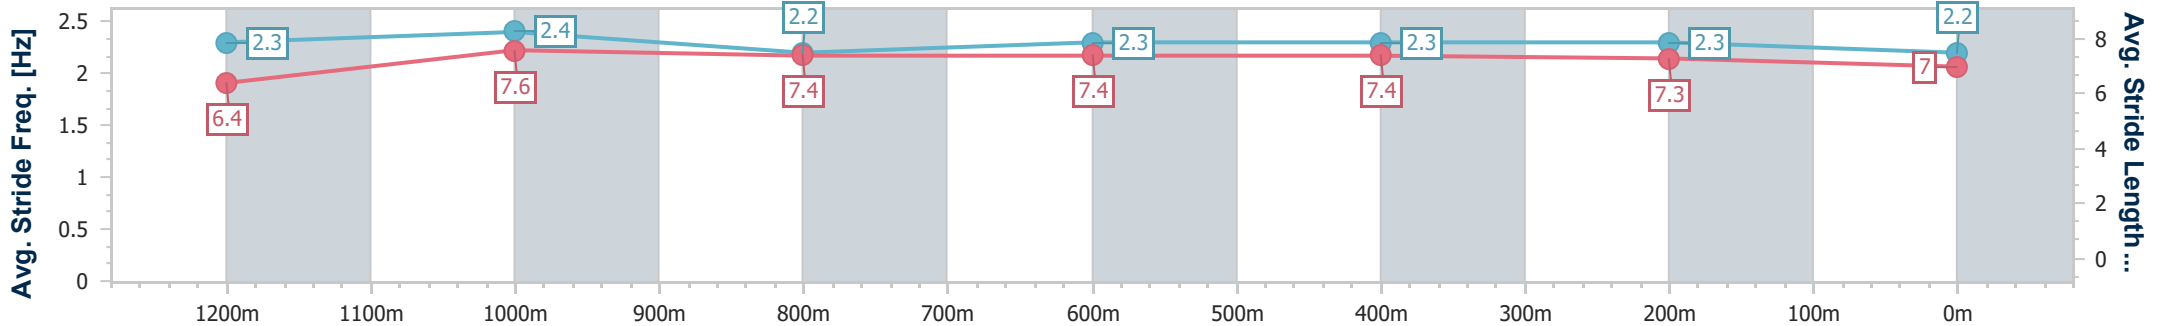

Track Rating: Heavy 8, Weather: Fine, Rail Position: True

Section	Overall	1200m	1000m	800m	600m	400m	200m
Section Times	1:25.76 [1] (0:13.38)	1:12.38 [1] (0:11.18)	1:01.20 [2] (0:12.15)	0:49.05 [2] (0:12.26)	0:36.79 [1] (0:12.28)	0:24.51 [1] (0:11.88)	0:12.63 [1] (0:12.63)
Average Speed [km/h]	53.8	64.5	59.2	59.7	60.0	60.8	56.9
Top Speed [km/h]	66.0	65.8	61.9	60.7	61.6	61.7	59.8
Avg. Dist. to Rail [m]	12.4	6.4	2.0	2.3	4.1	4.6	3.7
Avg. Stride Freq. [Hz]	2.3	2.4	2.2	2.3	2.3	2.3	2.2
Avg. Stride Length [m]	6.4	7.6	7.4	7.4	7.4	7.3	7.0