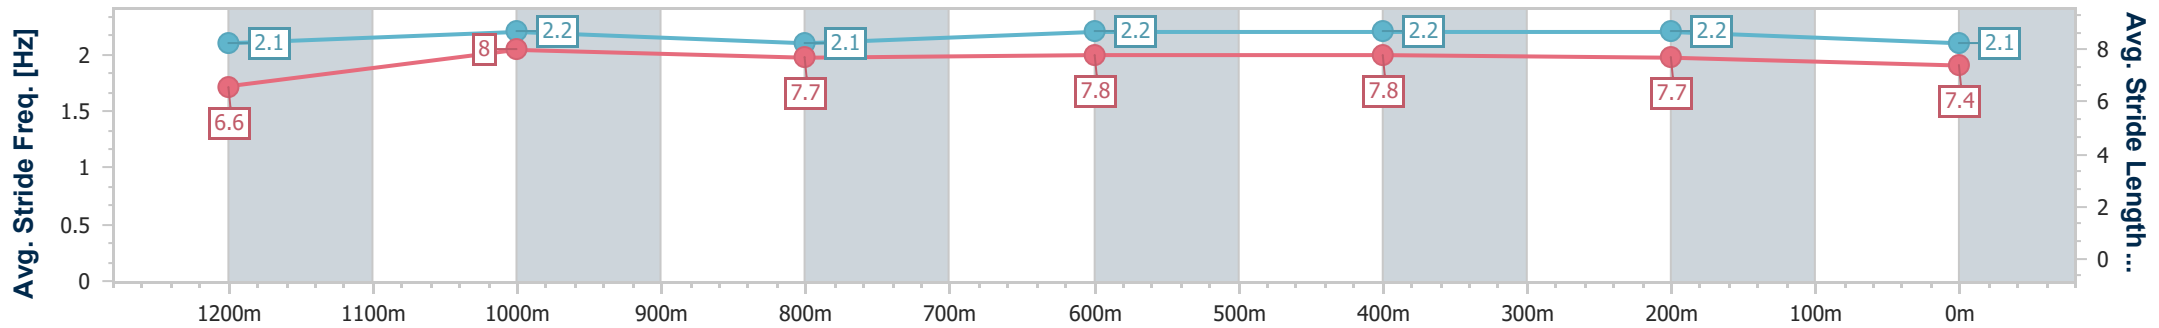

Horse/Jockey Name	Birmingham
Final Rank	3
Fastest Section Time (Section)	0:11.39 (1200m)
Top Speed [km/h] (Section)	65.5 (1200m)
Race State	Finished

Sunshine Coast QLD Professional
Race 2: Baker's Delight Kawana & Myde RATINGS BAND 0 - 58
Handicap - 1400m
12 April 2024 - 18:33

Track Rating: Heavy 8, Weather: Fine, Rail Position: True

Section	Overall	1200m	1000m	800m	600m	400m	200m
Section Times	1:26.37 [3] (0:13.95)	1:12.42 [9] (0:11.39)	1:01.03 [10] (0:12.42)	0:48.61 [8] (0:12.20)	0:36.41 [9] (0:12.07)	0:24.34 [9] (0:11.63)	0:12.71 [4] (0:12.71)
Average Speed [km/h]	51.8	63.1	58.6	60.7	60.7	61.8	56.7
Top Speed [km/h]	63.4	65.5	60.6	61.5	62.2	63.0	59.5
Avg. Dist. to Rail [m]	12.6	5.6	4.6	4.6	2.9	4.9	3.7
Avg. Stride Freq. [Hz]	2.1	2.2	2.1	2.2	2.2	2.2	2.1
Avg. Stride Length [m]	6.6	8.0	7.7	7.8	7.8	7.7	7.4

- [ ] Ranking at each section and finish
- -.-.- No data available at this section
- NA No data available