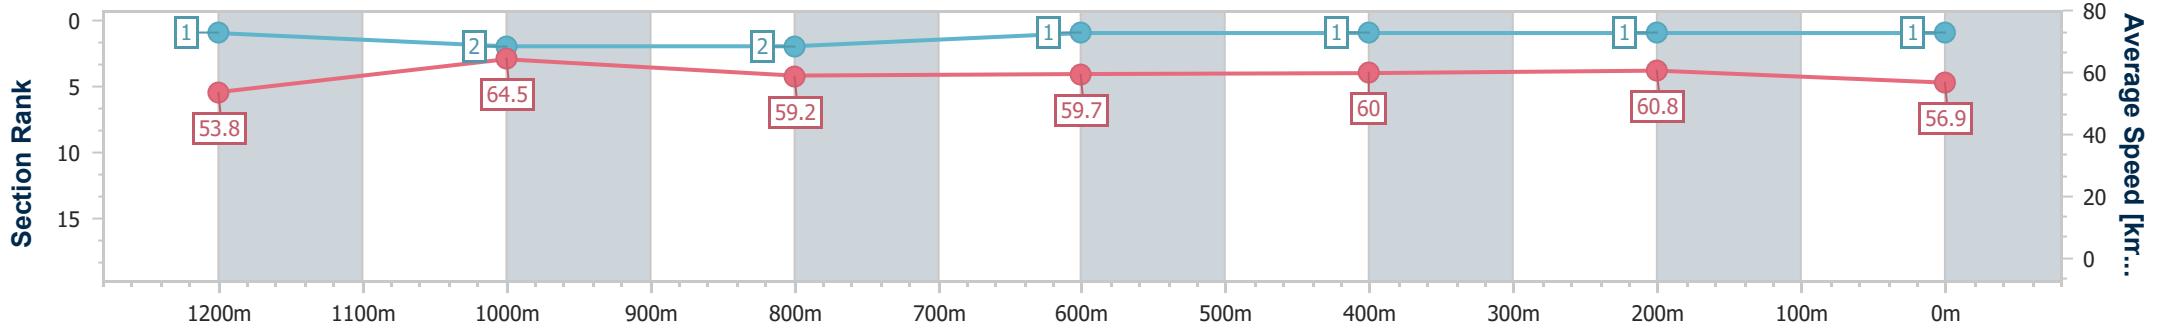

Track Rating: Heavy 8, Weather: Fine, Rail Position: True

Section	Overall	1200m	1000m	800m	600m	400m	200m
Section Times	1:25.76 [1] (0:13.38)	1:12.38 [1] (0:11.18)	1:01.20 [2] (0:12.15)	0:49.05 [2] (0:12.26)	0:36.79 [1] (0:12.28)	0:24.51 [1] (0:11.88)	0:12.63 [1] (0:12.63)
Average Speed [km/h]	53.8	64.5	59.2	59.7	60.0	60.8	56.9
Top Speed [km/h]	66.0	65.8	61.9	60.7	61.6	61.7	59.8
Avg. Dist. to Rail [m]	12.4	6.4	2.0	2.3	4.1	4.6	3.7
Avg. Stride Freq. [Hz]	2.3	2.4	2.2	2.3	2.3	2.3	2.2
Avg. Stride Length [m]	6.4	7.6	7.4	7.4	7.4	7.3	7.0