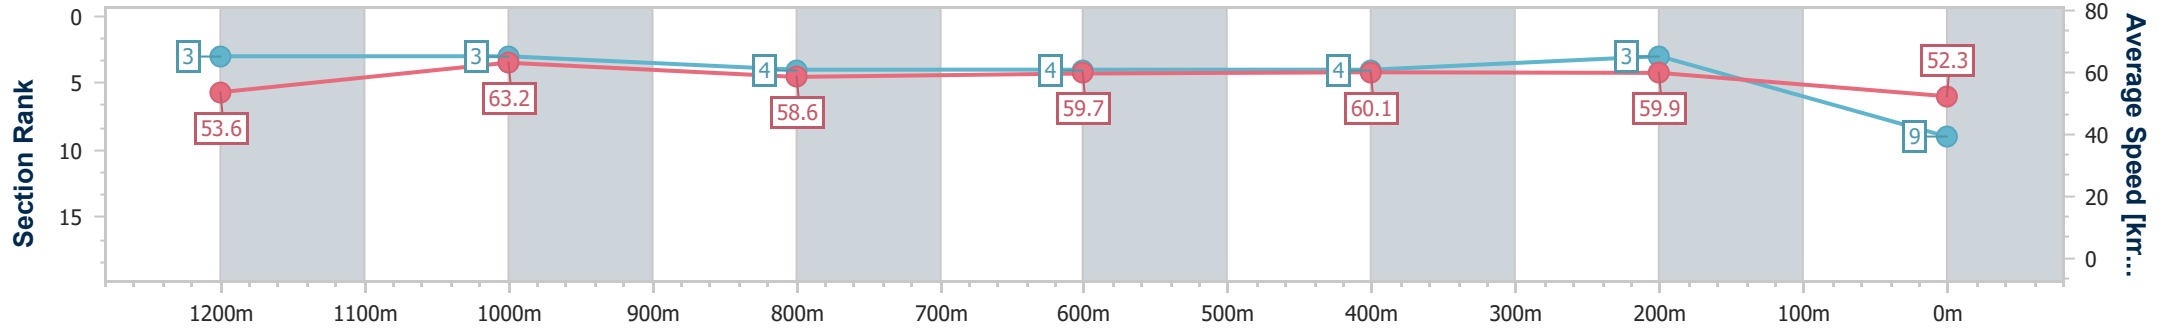

Horse/Jockey Name	Prince Of Sooview
Final Rank	9
Fastest Section Time (Section)	0:11.34 (1200m)
Top Speed [km/h] (Section)	67.1 (1200m)
Race State	Finished

Sunshine Coast QLD Professional
Race 2: Baker's Delight Kawana & Myde RATINGS BAND 0 - 58
Handicap - 1400m
12 April 2024 - 18:33

Track Rating: Heavy 8, Weather: Fine, Rail Position: True

Section	Overall	1200m	1000m	800m	600m	400m	200m
Section Times	1:27.32 [9] (0:13.49)	1:13.83 [3] (0:11.34)	1:02.49 [3] (0:12.34)	0:50.15 [4] (0:12.25)	0:37.90 [4] (0:12.15)	0:25.75 [4] (0:12.01)	0:13.74 [3] (0:13.74)
Average Speed [km/h]	53.6	63.2	58.6	59.7	60.1	59.9	52.3
Top Speed [km/h]	67.0	67.1	60.7	60.9	61.5	62.0	56.9
Avg. Dist. to Rail [m]	9.3	5.5	3.0	2.6	2.1	3.9	3.5
Avg. Stride Freq. [Hz]	2.3	2.3	2.2	2.2	2.3	2.3	2.2
Avg. Stride Length [m]	6.4	7.5	7.4	7.3	7.3	7.2	6.6

- [ ] Ranking at each section and finish
- -.-.- No data available at this section
- NA No data available