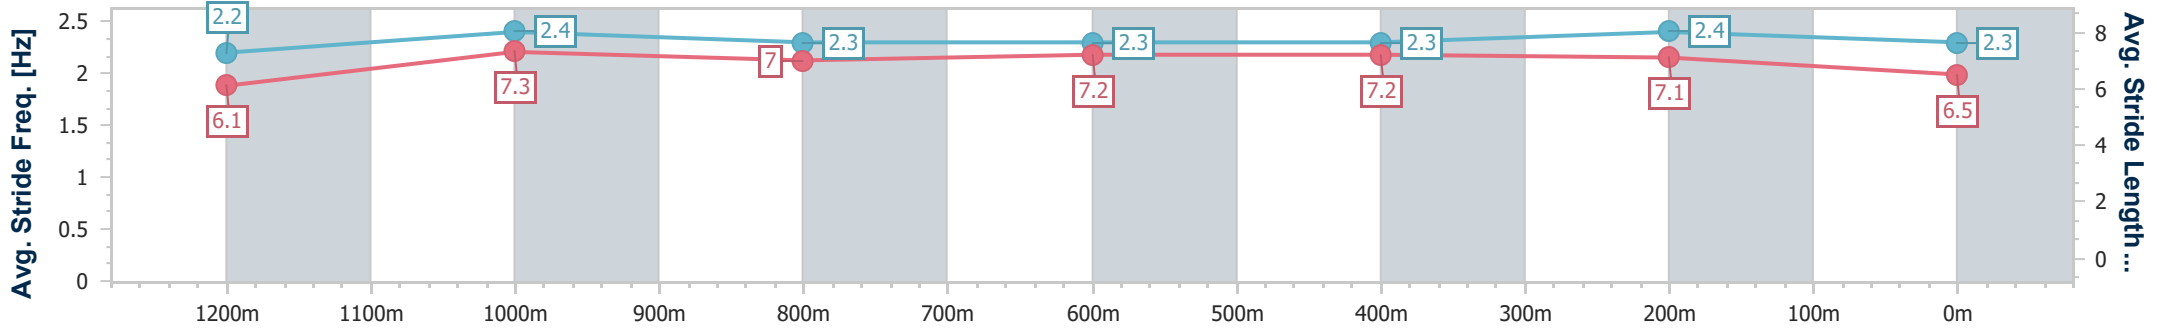

Horse/Jockey Name	Negation
Final Rank	10
Fastest Section Time (Section)	0:11.41 (1200m)
Top Speed [km/h] (Section)	64.9 (1200m)
Race State	Finished

Sunshine Coast QLD Professional
Race 2: Baker's Delight Kawana & Myde RATINGS BAND 0 - 58
Handicap - 1400m
12 April 2024 - 18:33

Track Rating: Heavy 8, Weather: Fine, Rail Position: True

Section	Overall	1200m	1000m	800m	600m	400m	200m
Section Times	1:27.37 [10] (0:14.44)	1:12.93 [13] (0:11.41)	1:01.52 [12] (0:12.52)	0:49.00 [13] (0:12.15)	0:36.85 [12] (0:12.02)	0:24.83 [12] (0:11.64)	0:13.19 [12] (0:13.19)
Average Speed [km/h]	49.9	63.2	58.1	60.4	60.6	61.9	54.6
Top Speed [km/h]	63.7	64.9	61.8	63.2	62.1	63.8	56.7
Avg. Dist. to Rail [m]	12.7	3.1	2.9	3.7	2.0	1.8	3.1
Avg. Stride Freq. [Hz]	2.2	2.4	2.3	2.3	2.3	2.4	2.3
Avg. Stride Length [m]	6.1	7.3	7.0	7.2	7.2	7.1	6.5

- [ ] Ranking at each section and finish
- -.-.- No data available at this section
- NA No data available