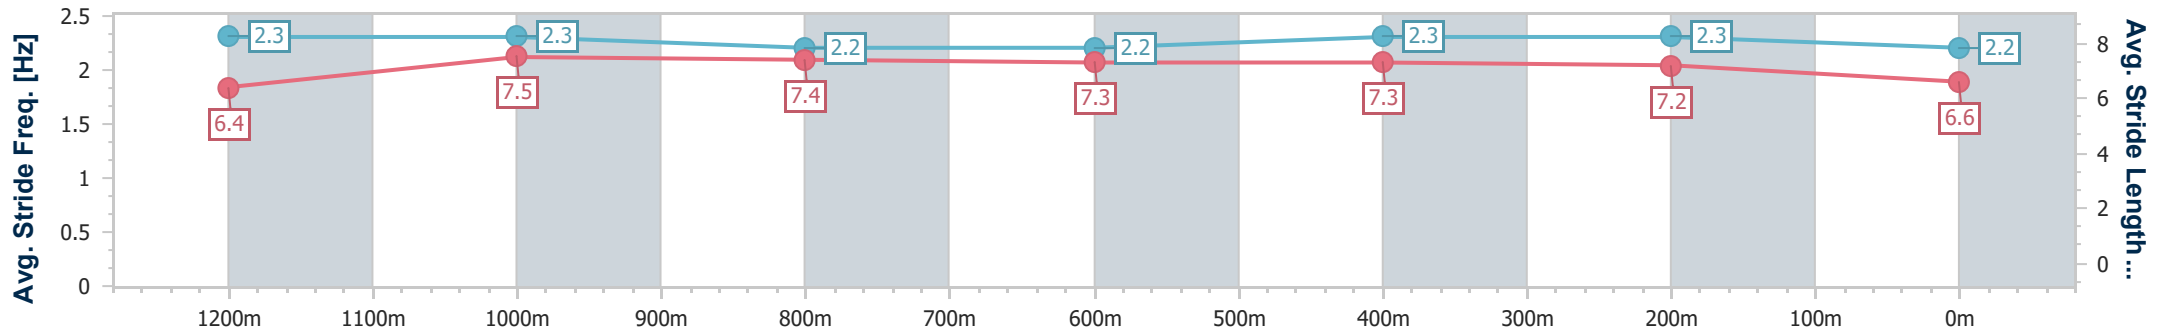

Horse/Jockey Name	Prince Of Sooview
Final Rank	9
Fastest Section Time (Section)	0:11.34 (1200m)
Top Speed [km/h] (Section)	67.1 (1200m)
Race State	Finished

Sunshine Coast QLD Professional
Race 2: Baker's Delight Kawana & Myde RATINGS BAND 0 - 58
Handicap - 1400m
12 April 2024 - 18:33

Track Rating: Heavy 8, Weather: Fine, Rail Position: True

Section	Overall	1200m	1000m	800m	600m	400m	200m
Section Times	1:27.32 [9] (0:13.49)	1:13.83 [3] (0:11.34)	1:02.49 [3] (0:12.34)	0:50.15 [4] (0:12.25)	0:37.90 [4] (0:12.15)	0:25.75 [4] (0:12.01)	0:13.74 [3] (0:13.74)
Average Speed [km/h]	53.6	63.2	58.6	59.7	60.1	59.9	52.3
Top Speed [km/h]	67.0	67.1	60.7	60.9	61.5	62.0	56.9
Avg. Dist. to Rail [m]	9.3	5.5	3.0	2.6	2.1	3.9	3.5
Avg. Stride Freq. [Hz]	2.3	2.3	2.2	2.2	2.3	2.3	2.2
Avg. Stride Length [m]	6.4	7.5	7.4	7.3	7.3	7.2	6.6

- [ ] Ranking at each section and finish
- -.-.- No data available at this section
- NA No data available