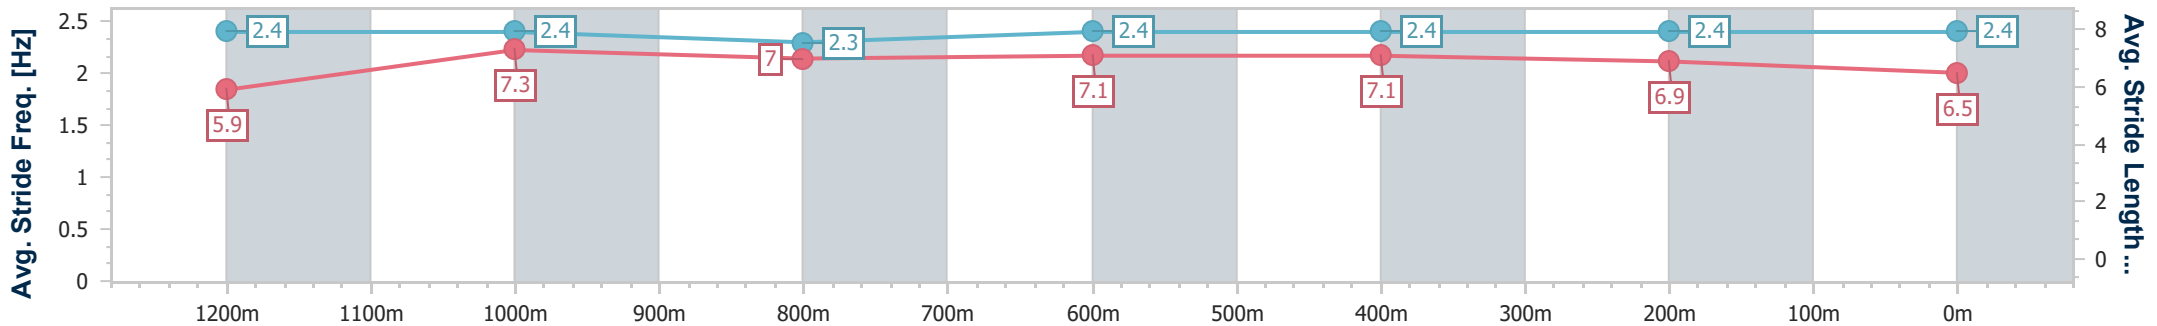

Horse/Jockey Name	Sarodec
Final Rank	4
Fastest Section Time (Section)	0:11.33 (1200m)
Top Speed [km/h] (Section)	68.8 (Overall)
Race State	Finished

Sunshine Coast QLD Professional
Race 2: Baker's Delight Kawana & Myde RATINGS BAND 0 - 58
Handicap - 1400m
12 April 2024 - 18:33

Track Rating: Heavy 8, Weather: Fine, Rail Position: True

Section	Overall	1200m	1000m	800m	600m	400m	200m
Section Times	1:26.89 [4] (0:13.94)	1:12.95 [8] (0:11.33)	1:01.62 [8] (0:12.49)	0:49.13 [9] (0:12.14)	0:36.99 [8] (0:12.10)	0:24.89 [8] (0:11.83)	0:13.06 [6] (0:13.06)
Average Speed [km/h]	51.9	63.5	57.9	60.1	60.5	60.8	55.1
Top Speed [km/h]	68.8	65.9	60.0	61.7	61.6	62.7	58.6
Avg. Dist. to Rail [m]	12.6	3.3	1.6	2.6	2.9	4.0	2.5
Avg. Stride Freq. [Hz]	2.4	2.4	2.3	2.4	2.4	2.4	2.4
Avg. Stride Length [m]	5.9	7.3	7.0	7.1	7.1	6.9	6.5

- [ ] Ranking at each section and finish
- -.-.- No data available at this section
- NA No data available