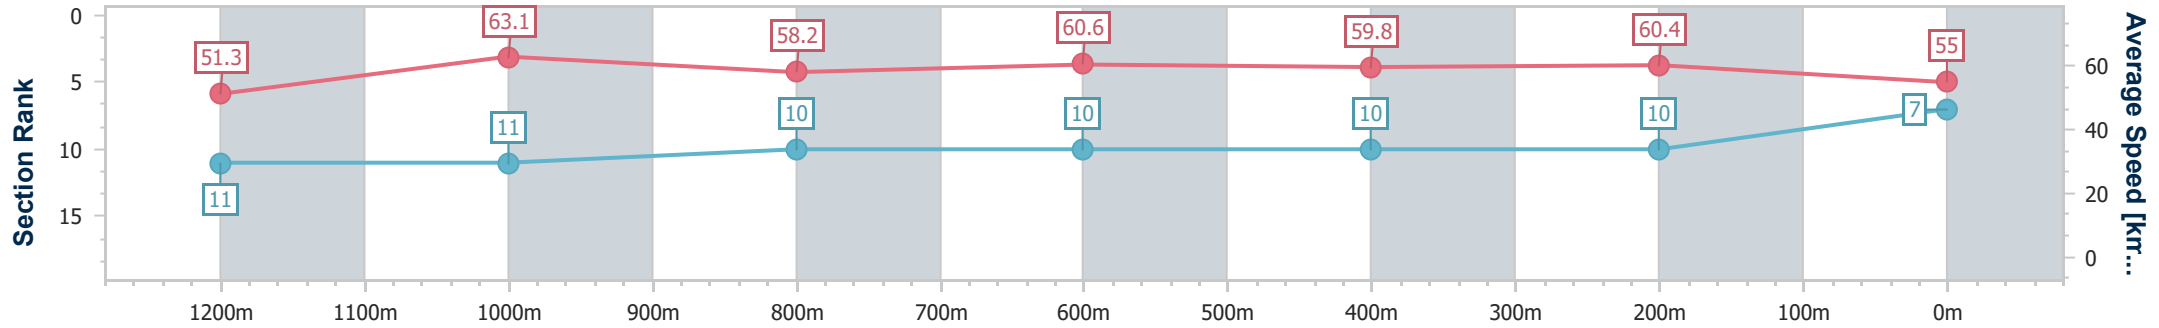

Horse/Jockey Name	Wassa
Final Rank	7
Fastest Section Time (Section)	0:11.42 (1200m)
Top Speed [km/h] (Section)	64.6 (1200m)
Race State	Finished

Sunshine Coast QLD Professional
Race 2: Baker's Delight Kawana & Myde RATINGS BAND 0 - 58
Handicap - 1400m
12 April 2024 - 18:33

Track Rating: Heavy 8, Weather: Fine, Rail Position: True

Section	Overall	1200m	1000m	800m	600m	400m	200m
Section Times	1:27.11 [7] (0:14.04)	1:13.07 [11] (0:11.42)	1:01.65 [11] (0:12.46)	0:49.19 [10] (0:12.05)	0:37.14 [10] (0:12.10)	0:25.04 [10] (0:11.94)	0:13.10 [10] (0:13.10)
Average Speed [km/h]	51.3	63.1	58.2	60.6	59.8	60.4	55.0
Top Speed [km/h]	64.6	64.6	60.1	62.8	61.1	62.5	58.4
Avg. Dist. to Rail [m]	7.6	3.1	2.6	2.6	1.1	0.6	0.8
Avg. Stride Freq. [Hz]	2.3	2.4	2.3	2.4	2.4	2.5	2.4
Avg. Stride Length [m]	6.0	7.3	7.0	7.1	7.0	6.8	6.4

- [ ] Ranking at each section and finish
- -.-.- No data available at this section
- NA No data available