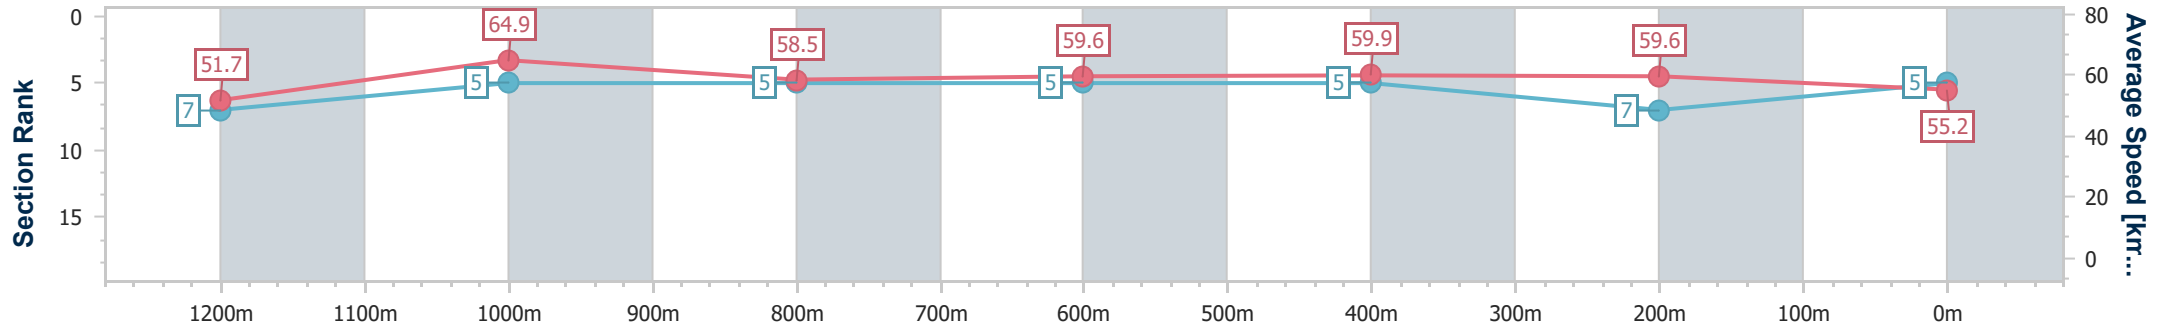

Horse/Jockey Name	Alpha Jane
Final Rank	5
Fastest Section Time (Section)	0:11.11 (1200m)
Top Speed [km/h] (Section)	67.8 (1200m)
Race State	Finished

Sunshine Coast QLD Professional
Race 2: Baker's Delight Kawana & Myde RATINGS BAND 0 - 58
Handicap - 1400m
12 April 2024 - 18:33

Track Rating: Heavy 8, Weather: Fine, Rail Position: True

Section	Overall	1200m	1000m	800m	600m	400m	200m
Section Times	1:26.92 [5] (0:13.92)	1:13.00 [7] (0:11.11)	1:01.89 [5] (0:12.39)	0:49.50 [5] (0:12.21)	0:37.29 [5] (0:12.15)	0:25.14 [5] (0:12.09)	0:13.05 [7] (0:13.05)
Average Speed [km/h]	51.7	64.9	58.5	59.6	59.9	59.6	55.2
Top Speed [km/h]	66.1	67.8	60.1	60.8	60.9	61.4	57.7
Avg. Dist. to Rail [m]	3.6	2.4	2.0	2.4	1.6	0.9	0.3
Avg. Stride Freq. [Hz]	2.2	2.4	2.2	2.3	2.3	2.3	2.3
Avg. Stride Length [m]	6.4	7.7	7.3	7.3	7.3	7.1	6.7

- [ ] Ranking at each section and finish
- -.-.- No data available at this section
- NA No data available