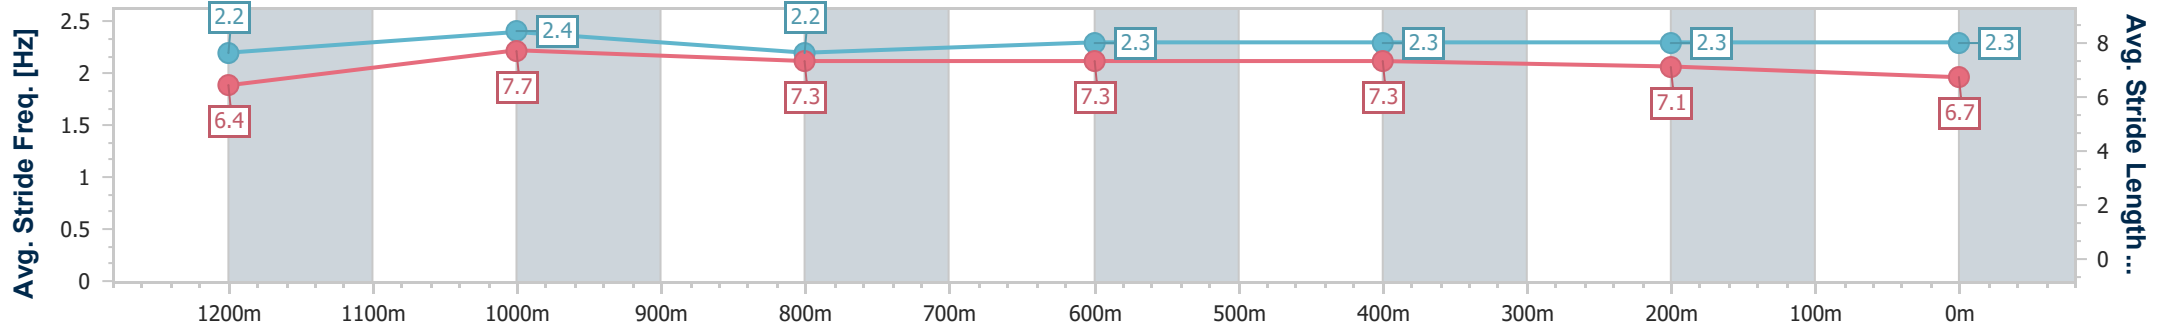

Horse/Jockey Name	Alpha Jane
Final Rank	5
Fastest Section Time (Section)	0:11.11 (1200m)
Top Speed [km/h] (Section)	67.8 (1200m)
Race State	Finished

Sunshine Coast QLD Professional
Race 2: Baker's Delight Kawana & Myde RATINGS BAND 0 - 58
Handicap - 1400m
12 April 2024 - 18:33

Track Rating: Heavy 8, Weather: Fine, Rail Position: True

Section	Overall	1200m	1000m	800m	600m	400m	200m
Section Times	1:26.92 [5] (0:13.92)	1:13.00 [7] (0:11.11)	1:01.89 [5] (0:12.39)	0:49.50 [5] (0:12.21)	0:37.29 [5] (0:12.15)	0:25.14 [5] (0:12.09)	0:13.05 [7] (0:13.05)
Average Speed [km/h]	51.7	64.9	58.5	59.6	59.9	59.6	55.2
Top Speed [km/h]	66.1	67.8	60.1	60.8	60.9	61.4	57.7
Avg. Dist. to Rail [m]	3.6	2.4	2.0	2.4	1.6	0.9	0.3
Avg. Stride Freq. [Hz]	2.2	2.4	2.2	2.3	2.3	2.3	2.3
Avg. Stride Length [m]	6.4	7.7	7.3	7.3	7.3	7.1	6.7

- [ ] Ranking at each section and finish
- -.-.- No data available at this section
- NA No data available