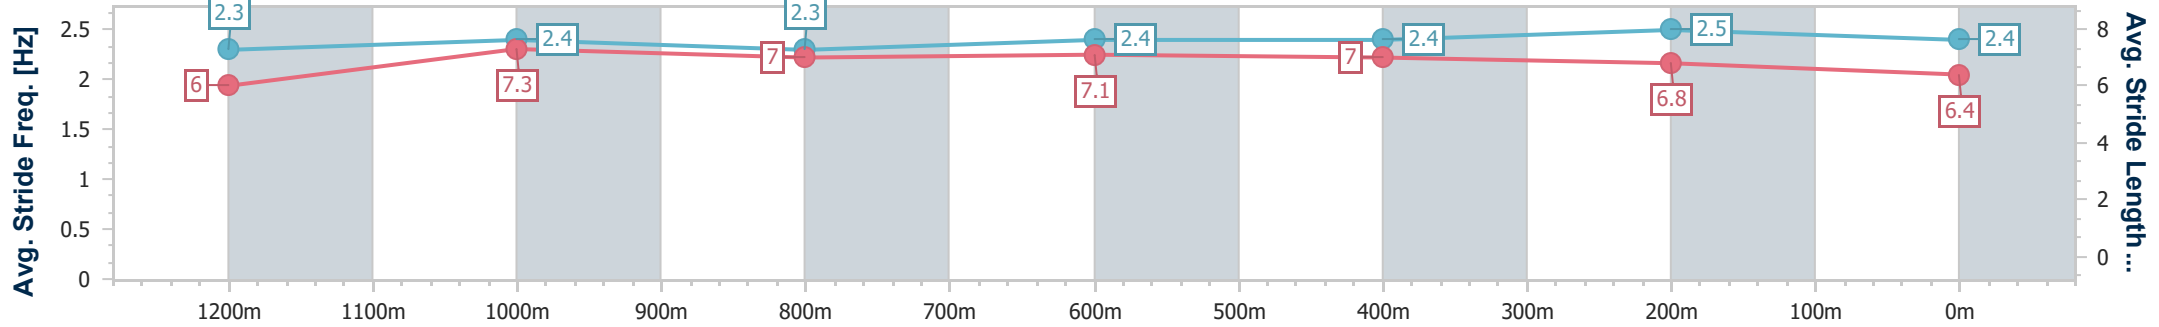

Horse/Jockey Name	Wassa
Final Rank	7
Fastest Section Time (Section)	0:11.42 (1200m)
Top Speed [km/h] (Section)	64.6 (1200m)
Race State	Finished

Sunshine Coast QLD Professional
Race 2: Baker's Delight Kawana & Myde RATINGS BAND 0 - 58
Handicap - 1400m
12 April 2024 - 18:33

Track Rating: Heavy 8, Weather: Fine, Rail Position: True

Section	Overall	1200m	1000m	800m	600m	400m	200m
Section Times	1:27.11 [7] (0:14.04)	1:13.07 [11] (0:11.42)	1:01.65 [11] (0:12.46)	0:49.19 [10] (0:12.05)	0:37.14 [10] (0:12.10)	0:25.04 [10] (0:11.94)	0:13.10 [10] (0:13.10)
Average Speed [km/h]	51.3	63.1	58.2	60.6	59.8	60.4	55.0
Top Speed [km/h]	64.6	64.6	60.1	62.8	61.1	62.5	58.4
Avg. Dist. to Rail [m]	7.6	3.1	2.6	2.6	1.1	0.6	0.8
Avg. Stride Freq. [Hz]	2.3	2.4	2.3	2.4	2.4	2.5	2.4
Avg. Stride Length [m]	6.0	7.3	7.0	7.1	7.0	6.8	6.4

- [ ] Ranking at each section and finish
- -.-.- No data available at this section
- NA No data available