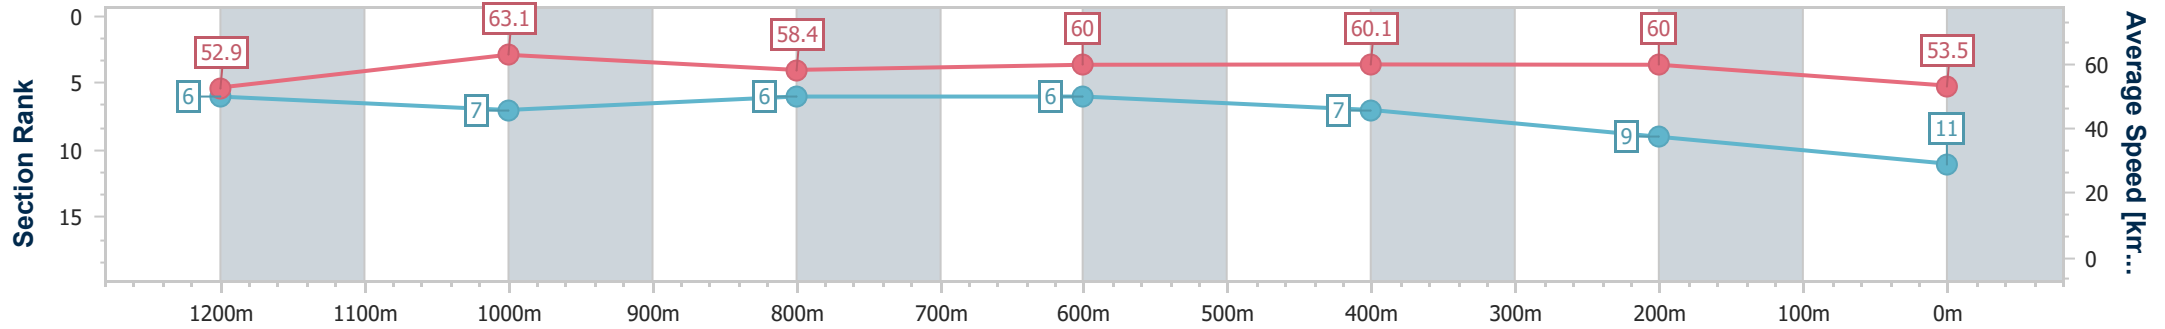

Horse/Jockey Name	Stange Bay
Final Rank	11
Fastest Section Time (Section)	0:11.42 (1200m)
Top Speed [km/h] (Section)	64.5 (1200m)
Race State	Finished

Sunshine Coast QLD Professional
Race 2: Baker's Delight Kawana & Myde RATINGS BAND 0 - 58
Handicap - 1400m
12 April 2024 - 18:33

Track Rating: Heavy 8, Weather: Fine, Rail Position: True

Section	Overall	1200m	1000m	800m	600m	400m	200m
Section Times	1:27.40 [11] (0:13.66)	1:13.74 [6] (0:11.42)	1:02.32 [7] (0:12.40)	0:49.92 [6] (0:12.30)	0:37.62 [6] (0:12.18)	0:25.44 [7] (0:11.98)	0:13.46 [9] (0:13.46)
Average Speed [km/h]	52.9	63.1	58.4	60.0	60.1	60.0	53.5
Top Speed [km/h]	63.2	64.5	61.1	61.2	62.3	61.8	56.7
Avg. Dist. to Rail [m]	10.6	5.1	3.6	3.8	2.8	4.5	4.7
Avg. Stride Freq. [Hz]	2.3	2.3	2.2	2.3	2.3	2.3	2.2
Avg. Stride Length [m]	6.4	7.5	7.2	7.3	7.3	7.2	6.7

- [ ] Ranking at each section and finish
- -.-.- No data available at this section
- NA No data available