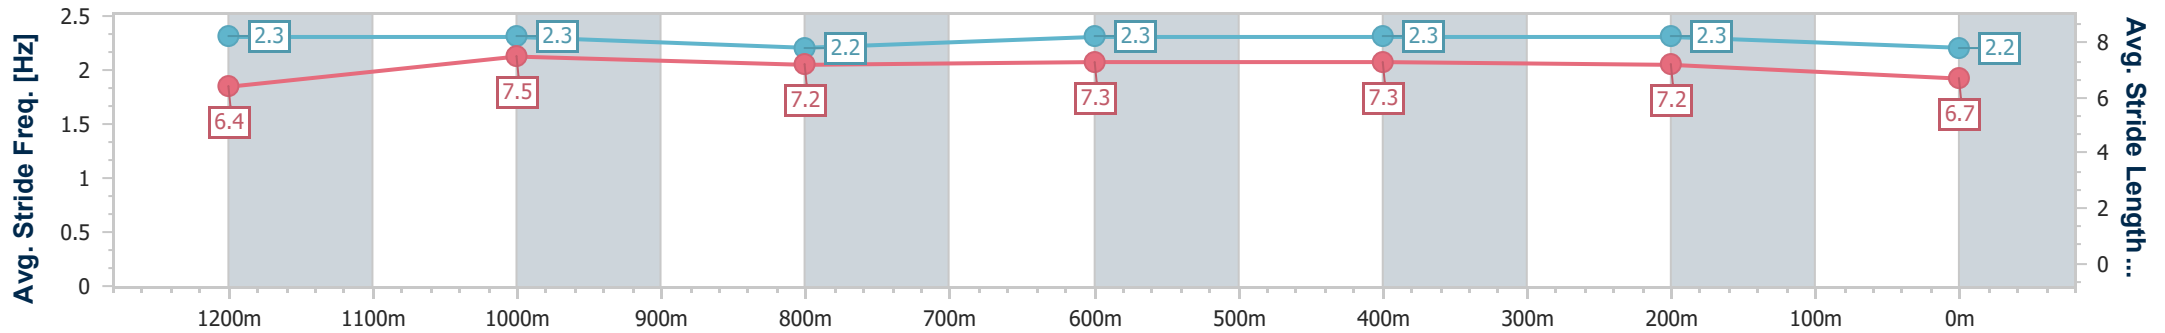

Horse/Jockey Name	Stange Bay
Final Rank	11
Fastest Section Time (Section)	0:11.42 (1200m)
Top Speed [km/h] (Section)	64.5 (1200m)
Race State	Finished

Sunshine Coast QLD Professional
Race 2: Baker's Delight Kawana & Myde RATINGS BAND 0 - 58
Handicap - 1400m
12 April 2024 - 18:33

Track Rating: Heavy 8, Weather: Fine, Rail Position: True

Section	Overall	1200m	1000m	800m	600m	400m	200m
Section Times	1:27.40 [11] (0:13.66)	1:13.74 [6] (0:11.42)	1:02.32 [7] (0:12.40)	0:49.92 [6] (0:12.30)	0:37.62 [6] (0:12.18)	0:25.44 [7] (0:11.98)	0:13.46 [9] (0:13.46)
Average Speed [km/h]	52.9	63.1	58.4	60.0	60.1	60.0	53.5
Top Speed [km/h]	63.2	64.5	61.1	61.2	62.3	61.8	56.7
Avg. Dist. to Rail [m]	10.6	5.1	3.6	3.8	2.8	4.5	4.7
Avg. Stride Freq. [Hz]	2.3	2.3	2.2	2.3	2.3	2.3	2.2
Avg. Stride Length [m]	6.4	7.5	7.2	7.3	7.3	7.2	6.7

- [ ] Ranking at each section and finish
- -.-.- No data available at this section
- NA No data available