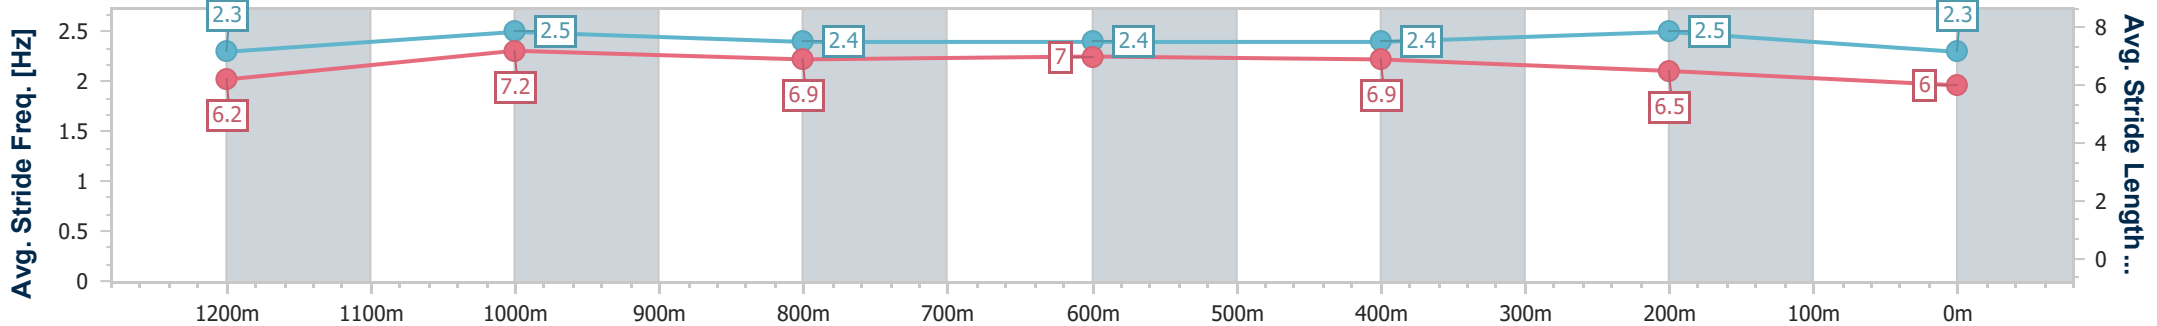

Horse/Jockey Name	Puzzle Designer
Final Rank	14
Fastest Section Time (Section)	0:11.21 (1200m)
Top Speed [km/h] (Section)	67.4 (Overall)
Race State	Finished

Sunshine Coast QLD Professional
Race 2: Baker's Delight Kawana & Myde RATINGS BAND 0 - 58
Handicap - 1400m
12 April 2024 - 18:33

Track Rating: Heavy 8, Weather: Fine, Rail Position: True

Section	Overall	1200m	1000m	800m	600m	400m	200m
Section Times	1:28.22 [14] (0:13.63)	1:14.59 [4] (0:11.21)	1:03.38 [4] (0:12.23)	0:51.15 [3] (0:12.22)	0:38.93 [3] (0:12.19)	0:26.74 [3] (0:12.43)	0:14.31 [8] (0:14.31)
Average Speed [km/h]	52.8	64.4	59.0	59.8	60.0	57.8	50.3
Top Speed [km/h]	67.4	67.3	60.8	61.2	61.1	60.1	54.6
Avg. Dist. to Rail [m]	4.9	0.7	1.3	2.2	2.3	3.8	3.3
Avg. Stride Freq. [Hz]	2.3	2.5	2.4	2.4	2.4	2.5	2.3
Avg. Stride Length [m]	6.2	7.2	6.9	7.0	6.9	6.5	6.0

- [ ] Ranking at each section and finish
- -.-.- No data available at this section
- NA No data available