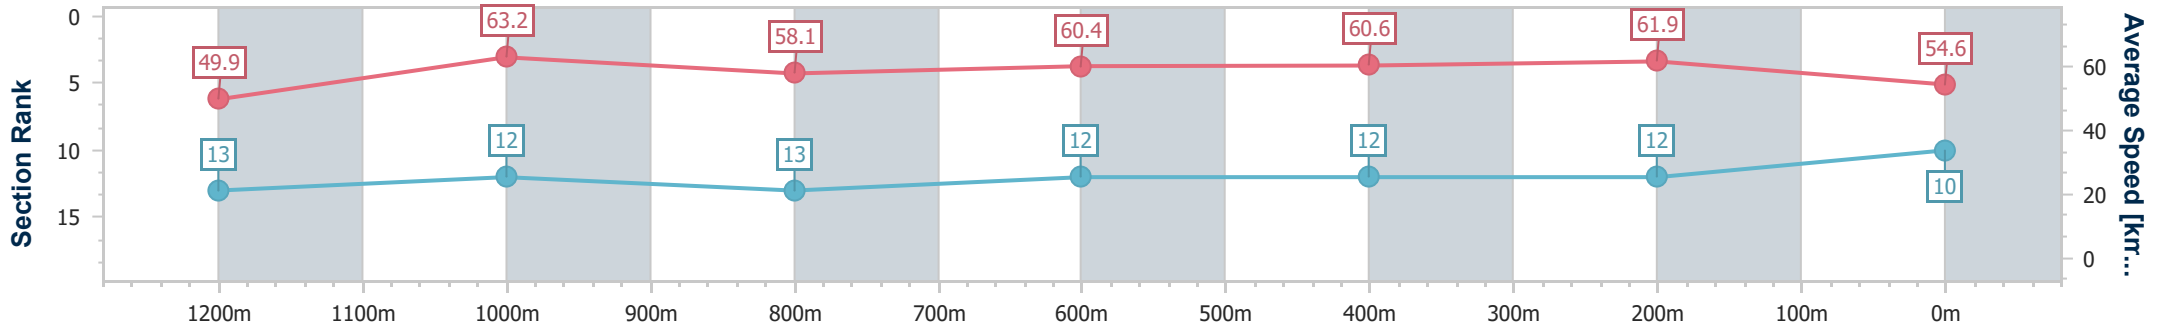

Horse/Jockey Name	Negation
Final Rank	10
Fastest Section Time (Section)	0:11.41 (1200m)
Top Speed [km/h] (Section)	64.9 (1200m)
Race State	Finished

Sunshine Coast QLD Professional
Race 2: Baker's Delight Kawana & Myde RATINGS BAND 0 - 58
Handicap - 1400m
12 April 2024 - 18:33

Track Rating: Heavy 8, Weather: Fine, Rail Position: True

Section	Overall	1200m	1000m	800m	600m	400m	200m
Section Times	1:27.37 [10] (0:14.44)	1:12.93 [13] (0:11.41)	1:01.52 [12] (0:12.52)	0:49.00 [13] (0:12.15)	0:36.85 [12] (0:12.02)	0:24.83 [12] (0:11.64)	0:13.19 [12] (0:13.19)
Average Speed [km/h]	49.9	63.2	58.1	60.4	60.6	61.9	54.6
Top Speed [km/h]	63.7	64.9	61.8	63.2	62.1	63.8	56.7
Avg. Dist. to Rail [m]	12.7	3.1	2.9	3.7	2.0	1.8	3.1
Avg. Stride Freq. [Hz]	2.2	2.4	2.3	2.3	2.3	2.4	2.3
Avg. Stride Length [m]	6.1	7.3	7.0	7.2	7.2	7.1	6.5

- [ ] Ranking at each section and finish
- -.-.- No data available at this section
- NA No data available