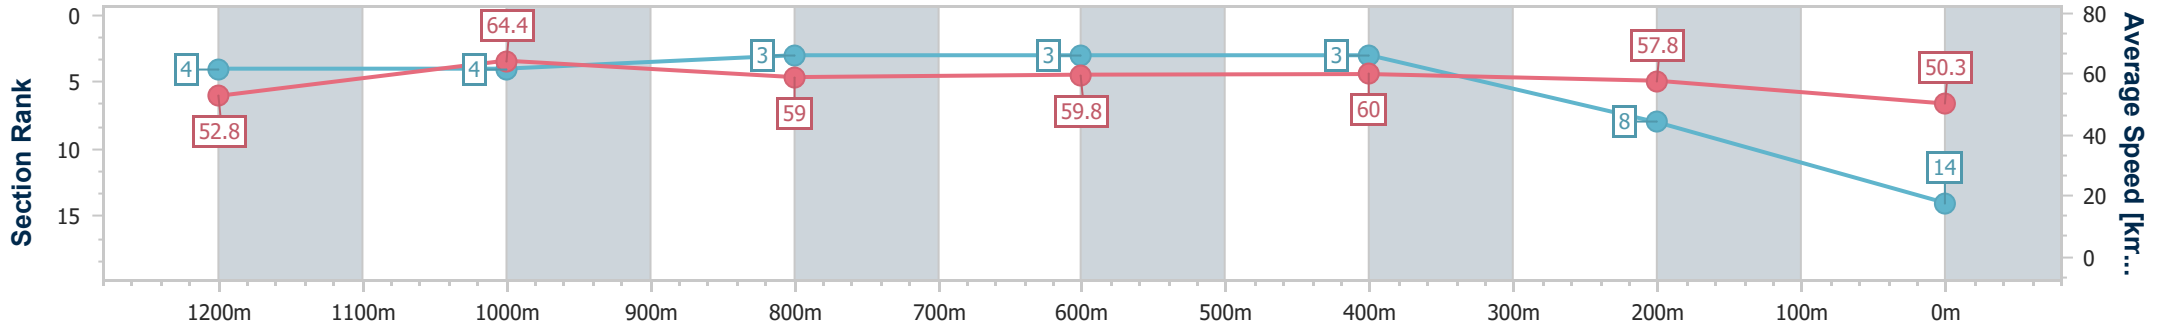

Horse/Jockey Name	Puzzle Designer
Final Rank	14
Fastest Section Time (Section)	0:11.21 (1200m)
Top Speed [km/h] (Section)	67.4 (Overall)
Race State	Finished

Sunshine Coast QLD Professional
Race 2: Baker's Delight Kawana & Myde RATINGS BAND 0 - 58
Handicap - 1400m
12 April 2024 - 18:33

Track Rating: Heavy 8, Weather: Fine, Rail Position: True

Section	Overall	1200m	1000m	800m	600m	400m	200m
Section Times	1:28.22 [14] (0:13.63)	1:14.59 [4] (0:11.21)	1:03.38 [4] (0:12.23)	0:51.15 [3] (0:12.22)	0:38.93 [3] (0:12.19)	0:26.74 [3] (0:12.43)	0:14.31 [8] (0:14.31)
Average Speed [km/h]	52.8	64.4	59.0	59.8	60.0	57.8	50.3
Top Speed [km/h]	67.4	67.3	60.8	61.2	61.1	60.1	54.6
Avg. Dist. to Rail [m]	4.9	0.7	1.3	2.2	2.3	3.8	3.3
Avg. Stride Freq. [Hz]	2.3	2.5	2.4	2.4	2.4	2.5	2.3
Avg. Stride Length [m]	6.2	7.2	6.9	7.0	6.9	6.5	6.0

- [ ] Ranking at each section and finish
- -.-.- No data available at this section
- NA No data available