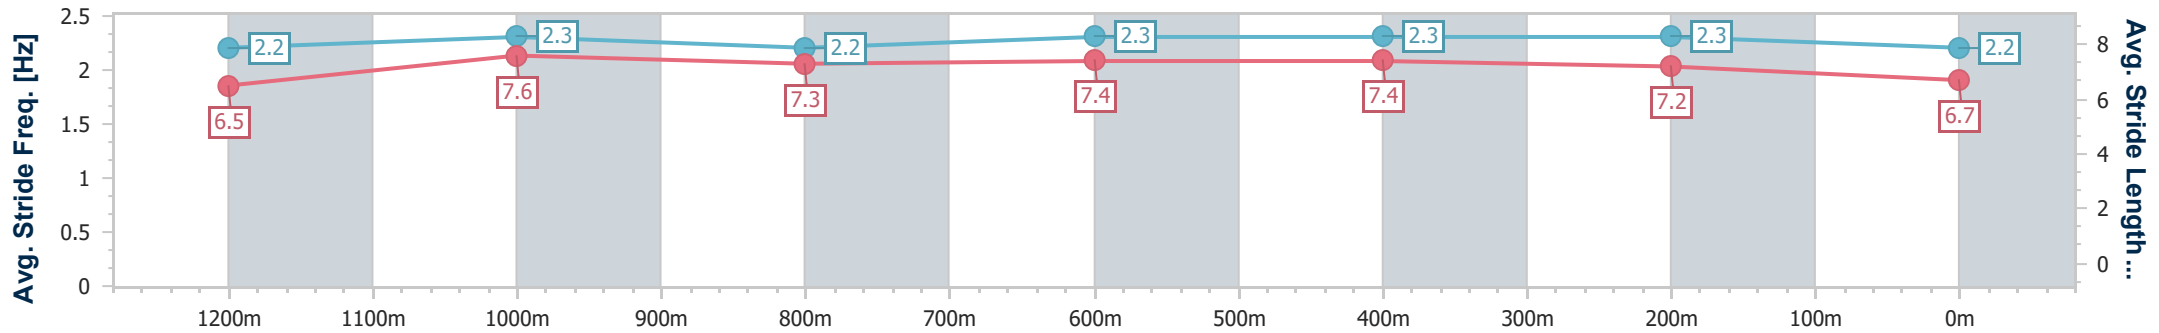

Horse/Jockey Name	Queen Of Dark
Final Rank	12
Fastest Section Time (Section)	0:11.40 (1200m)
Top Speed [km/h] (Section)	65.7 (Overall)
Race State	Finished

Sunshine Coast QLD Professional
Race 2: Baker's Delight Kawana & Myde RATINGS BAND 0 - 58
Handicap - 1400m
12 April 2024 - 18:33

Track Rating: Heavy 8, Weather: Fine, Rail Position: True

Section	Overall	1200m	1000m	800m	600m	400m	200m
Section Times	1:27.67 [12] (0:13.65)	1:14.02 [5] (0:11.40)	1:02.62 [6] (0:12.49)	0:50.13 [7] (0:12.25)	0:37.88 [7] (0:12.07)	0:25.81 [6] (0:12.16)	0:13.65 [11] (0:13.65)
Average Speed [km/h]	52.9	63.0	58.2	59.6	60.5	59.2	52.8
Top Speed [km/h]	65.7	65.7	60.8	61.7	61.4	61.4	55.8
Avg. Dist. to Rail [m]	8.3	4.0	2.3	2.8	2.5	4.6	5.7
Avg. Stride Freq. [Hz]	2.2	2.3	2.2	2.3	2.3	2.3	2.2
Avg. Stride Length [m]	6.5	7.6	7.3	7.4	7.4	7.2	6.7

- [ ] Ranking at each section and finish
- -.-.- No data available at this section
- NA No data available