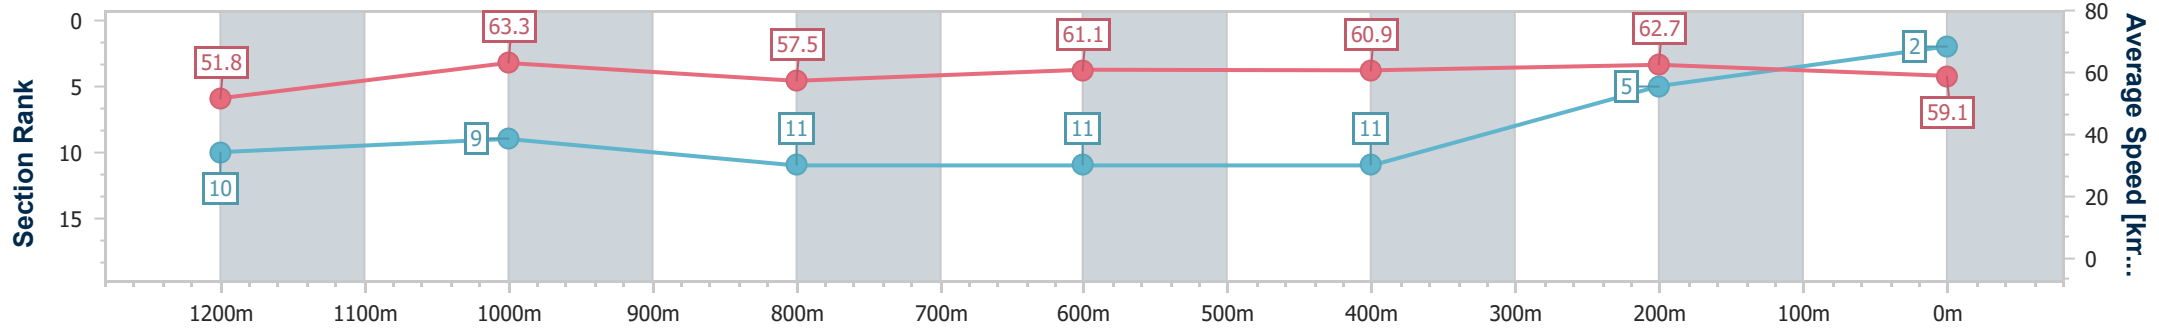

Horse/Jockey Name	Bold Splendor
Final Rank	2
Fastest Section Time (Section)	0:11.36 (1200m)
Top Speed [km/h] (Section)	65.7 (Overall)
Race State	Finished

Sunshine Coast QLD Professional
Race 2: Baker's Delight Kawana & Myde RATINGS BAND 0 - 58
Handicap - 1400m
12 April 2024 - 18:33

Track Rating: Heavy 8, Weather: Fine, Rail Position: True

Section	Overall	1200m	1000m	800m	600m	400m	200m
Section Times	1:25.91 [2] (0:13.98)	1:11.93 [10] (0:11.36)	1:00.57 [9] (0:12.63)	0:47.94 [11] (0:12.18)	0:35.76 [11] (0:12.12)	0:23.64 [11] (0:11.49)	0:12.15 [5] (0:12.15)
Average Speed [km/h]	51.8	63.3	57.5	61.1	60.9	62.7	59.1
Top Speed [km/h]	65.7	65.4	59.8	62.6	62.2	63.7	62.1
Avg. Dist. to Rail [m]	14.5	4.4	4.3	4.7	4.2	6.6	5.9
Avg. Stride Freq. [Hz]	2.2	2.3	2.2	2.2	2.3	2.4	2.3
Avg. Stride Length [m]	6.3	7.6	7.4	7.6	7.5	7.4	7.2

- [ ] Ranking at each section and finish
- -.-.- No data available at this section
- NA No data available