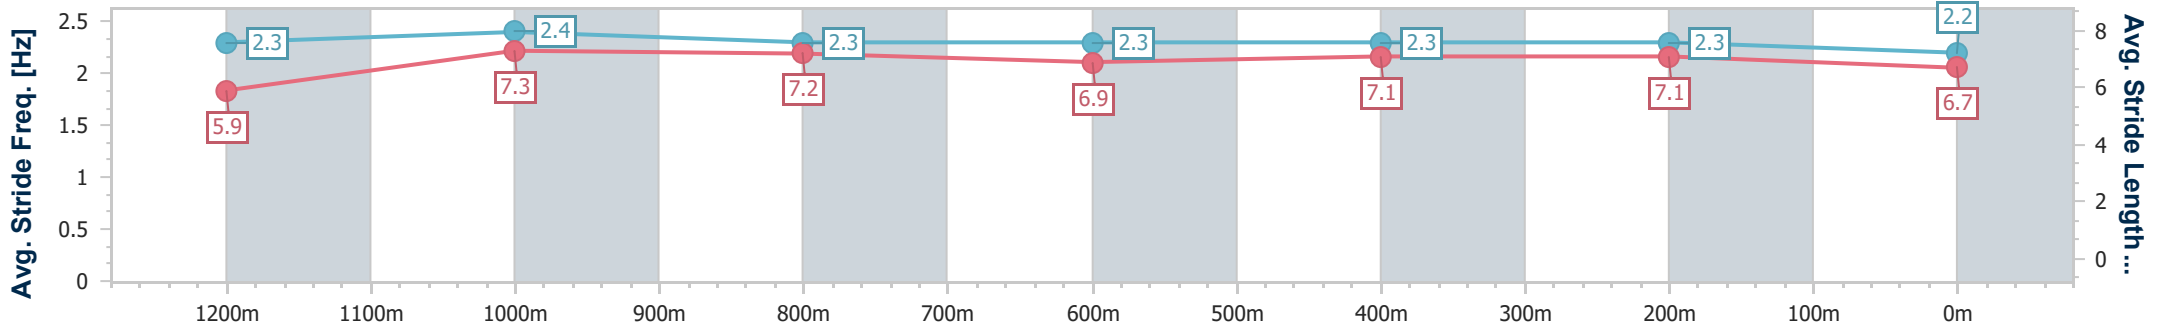

Horse/Jockey Name	Lyndall
Final Rank	15
Fastest Section Time (Section)	0:11.63 (1200m)
Top Speed [km/h] (Section)	63.3 (Overall)
Race State	Finished

Sunshine Coast QLD Professional
Race 2: Baker's Delight Kawana & Myde RATINGS BAND 0 - 58
Handicap - 1400m
12 April 2024 - 18:33

Track Rating: Heavy 8, Weather: Fine, Rail Position: True

Section	Overall	1200m	1000m	800m	600m	400m	200m
Section Times	1:28.88 [15] (0:14.35)	1:14.53 [12] (0:11.63)	1:02.90 [13] (0:12.12)	0:50.78 [12] (0:12.56)	0:38.22 [13] (0:12.24)	0:25.98 [14] (0:12.17)	0:13.81 [15] (0:13.81)
Average Speed [km/h]	50.0	61.9	59.4	58.0	59.5	59.1	52.1
Top Speed [km/h]	63.3	62.8	61.0	59.4	60.3	60.4	58.0
Avg. Dist. to Rail [m]	6.1	0.9	1.1	2.1	2.0	3.7	2.8
Avg. Stride Freq. [Hz]	2.3	2.4	2.3	2.3	2.3	2.3	2.2
Avg. Stride Length [m]	5.9	7.3	7.2	6.9	7.1	7.1	6.7

- [ ] Ranking at each section and finish
- -.-.- No data available at this section
- NA No data available