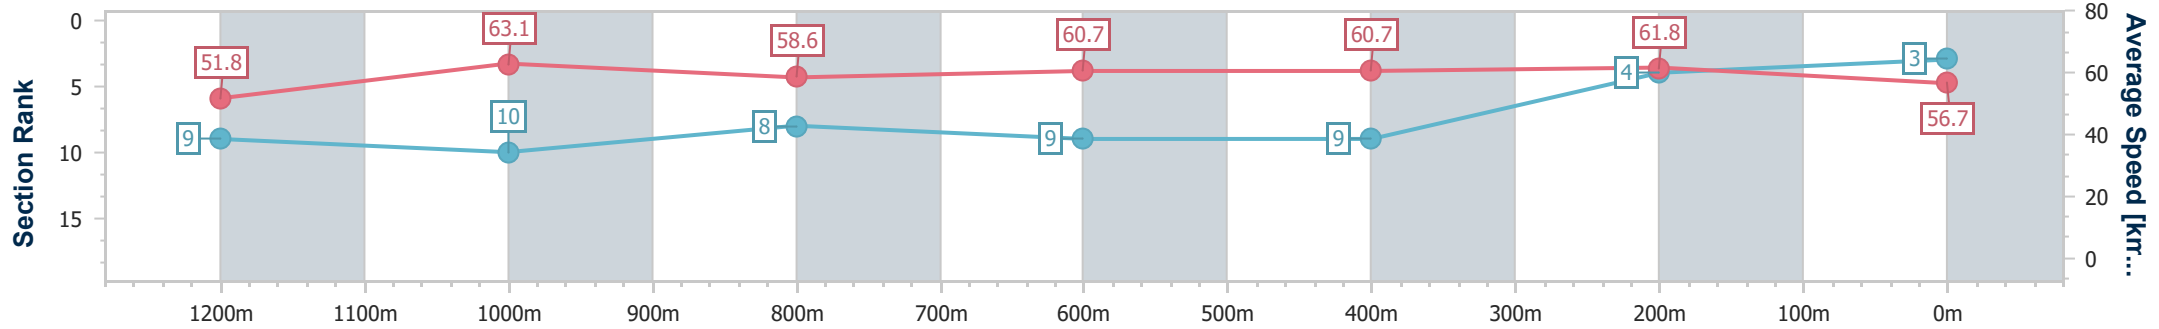

Horse/Jockey Name	Birmingham
Final Rank	3
Fastest Section Time (Section)	0:11.39 (1200m)
Top Speed [km/h] (Section)	65.5 (1200m)
Race State	Finished

Sunshine Coast QLD Professional
Race 2: Baker's Delight Kawana & Myde RATINGS BAND 0 - 58
Handicap - 1400m
12 April 2024 - 18:33

Track Rating: Heavy 8, Weather: Fine, Rail Position: True

Section	Overall	1200m	1000m	800m	600m	400m	200m
Section Times	1:26.37 [3] (0:13.95)	1:12.42 [9] (0:11.39)	1:01.03 [10] (0:12.42)	0:48.61 [8] (0:12.20)	0:36.41 [9] (0:12.07)	0:24.34 [9] (0:11.63)	0:12.71 [4] (0:12.71)
Average Speed [km/h]	51.8	63.1	58.6	60.7	60.7	61.8	56.7
Top Speed [km/h]	63.4	65.5	60.6	61.5	62.2	63.0	59.5
Avg. Dist. to Rail [m]	12.6	5.6	4.6	4.6	2.9	4.9	3.7
Avg. Stride Freq. [Hz]	2.1	2.2	2.1	2.2	2.2	2.2	2.1
Avg. Stride Length [m]	6.6	8.0	7.7	7.8	7.8	7.7	7.4

- [ ] Ranking at each section and finish
- -.-.- No data available at this section
- NA No data available