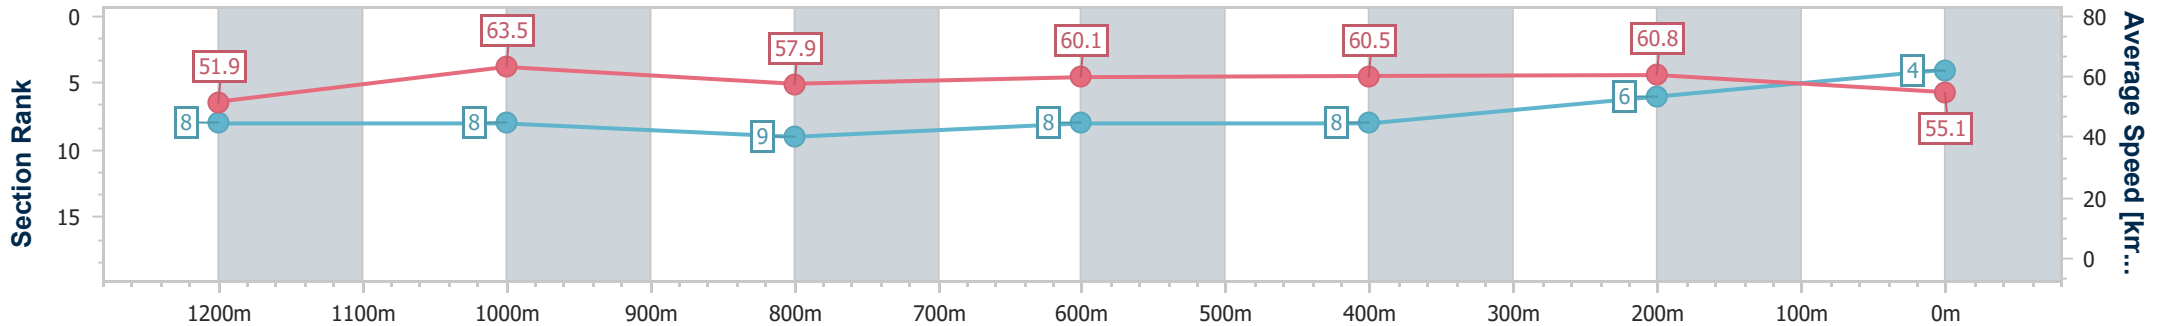

Horse/Jockey Name	Sarodec
Final Rank	4
Fastest Section Time (Section)	0:11.33 (1200m)
Top Speed [km/h] (Section)	68.8 (Overall)
Race State	Finished

Sunshine Coast QLD Professional
Race 2: Baker's Delight Kawana & Myde RATINGS BAND 0 - 58
Handicap - 1400m
12 April 2024 - 18:33

Track Rating: Heavy 8, Weather: Fine, Rail Position: True

Section	Overall	1200m	1000m	800m	600m	400m	200m
Section Times	1:26.89 [4] (0:13.94)	1:12.95 [8] (0:11.33)	1:01.62 [8] (0:12.49)	0:49.13 [9] (0:12.14)	0:36.99 [8] (0:12.10)	0:24.89 [8] (0:11.83)	0:13.06 [6] (0:13.06)
Average Speed [km/h]	51.9	63.5	57.9	60.1	60.5	60.8	55.1
Top Speed [km/h]	68.8	65.9	60.0	61.7	61.6	62.7	58.6
Avg. Dist. to Rail [m]	12.6	3.3	1.6	2.6	2.9	4.0	2.5
Avg. Stride Freq. [Hz]	2.4	2.4	2.3	2.4	2.4	2.4	2.4
Avg. Stride Length [m]	5.9	7.3	7.0	7.1	7.1	6.9	6.5

- [ ] Ranking at each section and finish
- -.-.- No data available at this section
- NA No data available