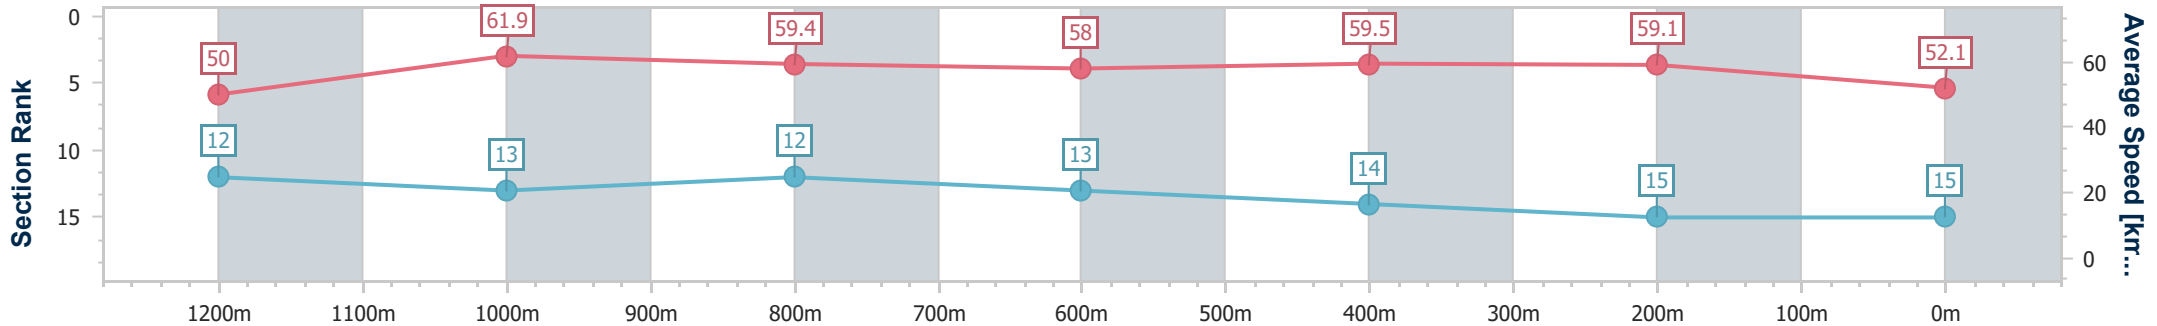

Horse/Jockey Name	Lyndall
Final Rank	15
Fastest Section Time (Section)	0:11.63 (1200m)
Top Speed [km/h] (Section)	63.3 (Overall)
Race State	Finished

Sunshine Coast QLD Professional
Race 2: Baker's Delight Kawana & Myde RATINGS BAND 0 - 58
Handicap - 1400m
12 April 2024 - 18:33

Track Rating: Heavy 8, Weather: Fine, Rail Position: True

Section	Overall	1200m	1000m	800m	600m	400m	200m
Section Times	1:28.88 [15] (0:14.35)	1:14.53 [12] (0:11.63)	1:02.90 [13] (0:12.12)	0:50.78 [12] (0:12.56)	0:38.22 [13] (0:12.24)	0:25.98 [14] (0:12.17)	0:13.81 [15] (0:13.81)
Average Speed [km/h]	50.0	61.9	59.4	58.0	59.5	59.1	52.1
Top Speed [km/h]	63.3	62.8	61.0	59.4	60.3	60.4	58.0
Avg. Dist. to Rail [m]	6.1	0.9	1.1	2.1	2.0	3.7	2.8
Avg. Stride Freq. [Hz]	2.3	2.4	2.3	2.3	2.3	2.3	2.2
Avg. Stride Length [m]	5.9	7.3	7.2	6.9	7.1	7.1	6.7

- [ ] Ranking at each section and finish
- -.-.- No data available at this section
- NA No data available