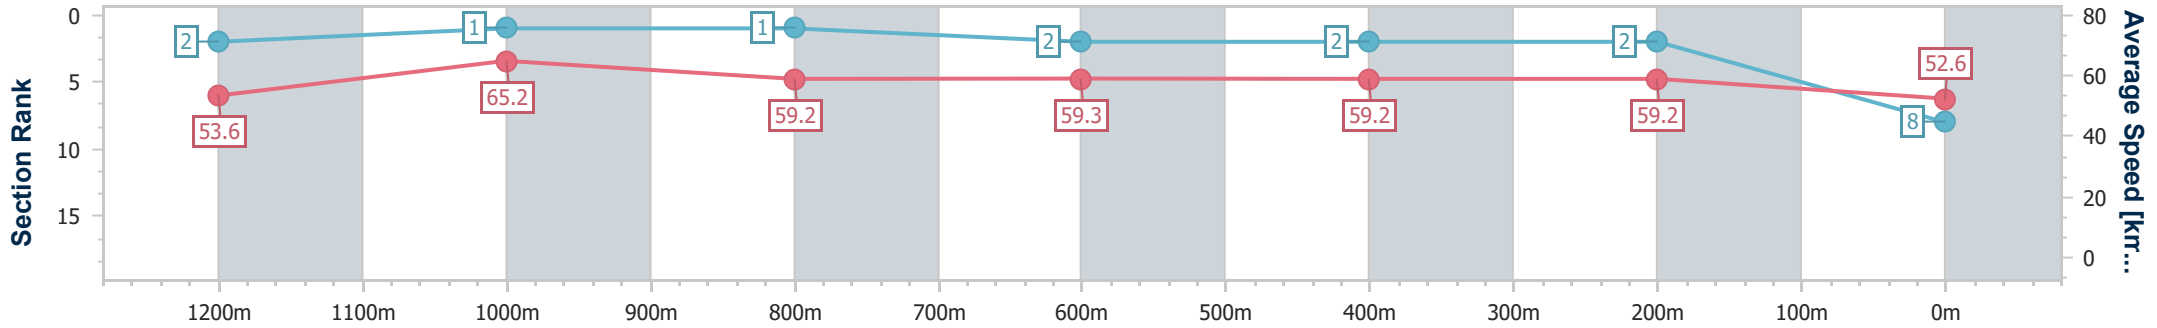

Horse/Jockey Name	Wonforwazza
Final Rank	8
Fastest Section Time (Section)	0:11.04 (1200m)
Top Speed [km/h] (Section)	68.8 (1200m)
Race State	Finished

Sunshine Coast QLD Professional
Race 2: Baker's Delight Kawana & Myde RATINGS BAND 0 - 58
Handicap - 1400m
12 April 2024 - 18:33

Track Rating: Heavy 8, Weather: Fine, Rail Position: True

Section	Overall	1200m	1000m	800m	600m	400m	200m
Section Times	1:27.19 [8] (0:13.45)	1:13.74 [2] (0:11.04)	1:02.70 [1] (0:12.19)	0:50.51 [1] (0:12.32)	0:38.19 [2] (0:12.34)	0:25.85 [2] (0:12.18)	0:13.67 [2] (0:13.67)
Average Speed [km/h]	53.6	65.2	59.2	59.3	59.2	59.2	52.6
Top Speed [km/h]	67.2	68.8	61.3	60.4	60.8	60.9	55.5
Avg. Dist. to Rail [m]	9.7	5.6	1.4	2.4	2.6	4.8	4.0
Avg. Stride Freq. [Hz]	2.2	2.3	2.2	2.2	2.2	2.3	2.2
Avg. Stride Length [m]	6.7	7.8	7.6	7.5	7.4	7.2	6.6

- [ ] Ranking at each section and finish
- -.-.- No data available at this section
- NA No data available