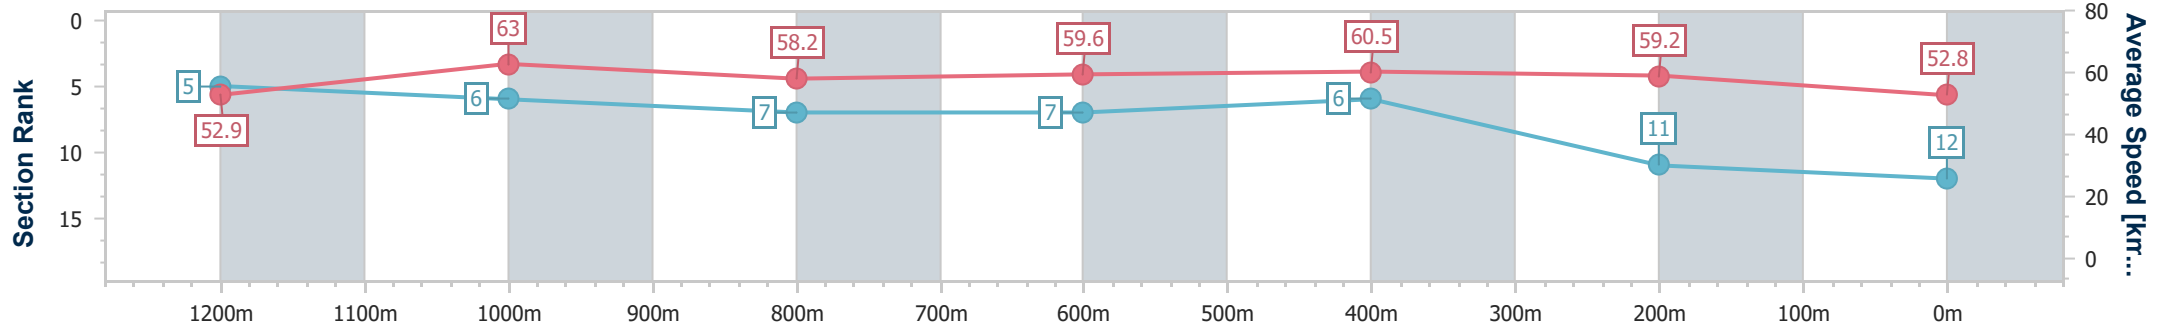

Horse/Jockey Name	Queen Of Dark
Final Rank	12
Fastest Section Time (Section)	0:11.40 (1200m)
Top Speed [km/h] (Section)	65.7 (Overall)
Race State	Finished

Sunshine Coast QLD Professional
Race 2: Baker's Delight Kawana & Myde RATINGS BAND 0 - 58
Handicap - 1400m
12 April 2024 - 18:33

Track Rating: Heavy 8, Weather: Fine, Rail Position: True

Section	Overall	1200m	1000m	800m	600m	400m	200m
Section Times	1:27.67 [12] (0:13.65)	1:14.02 [5] (0:11.40)	1:02.62 [6] (0:12.49)	0:50.13 [7] (0:12.25)	0:37.88 [7] (0:12.07)	0:25.81 [6] (0:12.16)	0:13.65 [11] (0:13.65)
Average Speed [km/h]	52.9	63.0	58.2	59.6	60.5	59.2	52.8
Top Speed [km/h]	65.7	65.7	60.8	61.7	61.4	61.4	55.8
Avg. Dist. to Rail [m]	8.3	4.0	2.3	2.8	2.5	4.6	5.7
Avg. Stride Freq. [Hz]	2.2	2.3	2.2	2.3	2.3	2.3	2.2
Avg. Stride Length [m]	6.5	7.6	7.3	7.4	7.4	7.2	6.7

- [ ] Ranking at each section and finish
- -.-.- No data available at this section
- NA No data available