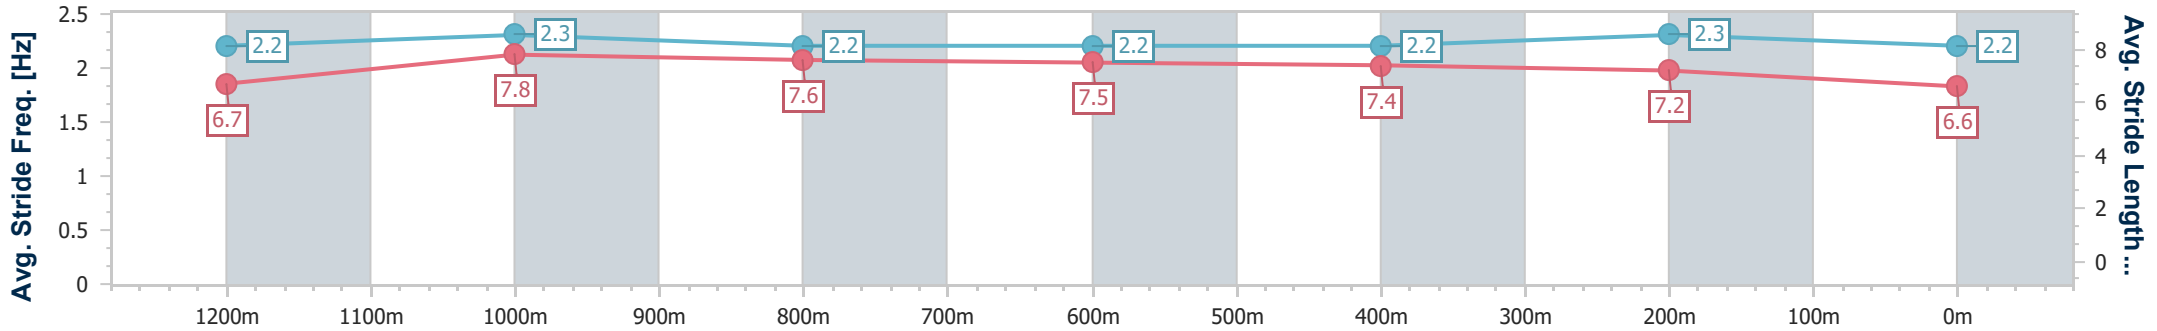

Horse/Jockey Name	Wonforwazza
Final Rank	8
Fastest Section Time (Section)	0:11.04 (1200m)
Top Speed [km/h] (Section)	68.8 (1200m)
Race State	Finished

Sunshine Coast QLD Professional
Race 2: Baker's Delight Kawana & Myde RATINGS BAND 0 - 58
Handicap - 1400m
12 April 2024 - 18:33

Track Rating: Heavy 8, Weather: Fine, Rail Position: True

Section	Overall	1200m	1000m	800m	600m	400m	200m
Section Times	1:27.19 [8] (0:13.45)	1:13.74 [2] (0:11.04)	1:02.70 [1] (0:12.19)	0:50.51 [1] (0:12.32)	0:38.19 [2] (0:12.34)	0:25.85 [2] (0:12.18)	0:13.67 [2] (0:13.67)
Average Speed [km/h]	53.6	65.2	59.2	59.3	59.2	59.2	52.6
Top Speed [km/h]	67.2	68.8	61.3	60.4	60.8	60.9	55.5
Avg. Dist. to Rail [m]	9.7	5.6	1.4	2.4	2.6	4.8	4.0
Avg. Stride Freq. [Hz]	2.2	2.3	2.2	2.2	2.2	2.3	2.2
Avg. Stride Length [m]	6.7	7.8	7.6	7.5	7.4	7.2	6.6

- [ ] Ranking at each section and finish
- -.-.- No data available at this section
- NA No data available