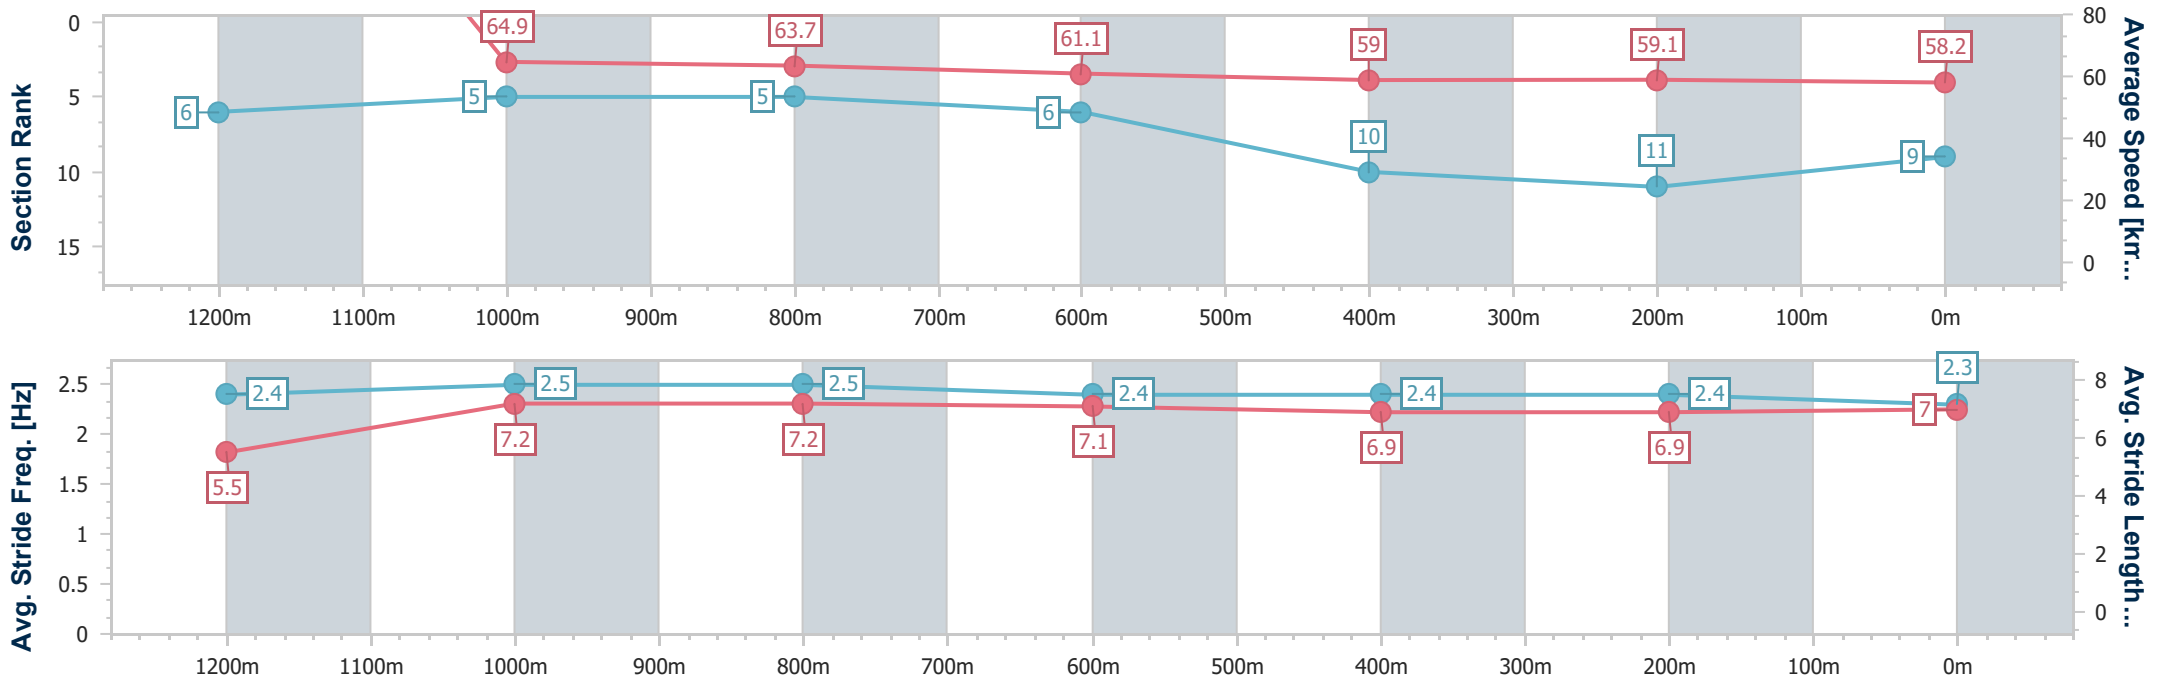

Ipswich QLD Professional

Race 8: TAB IPSWICH CUP ON SALE Class 1 Handicap - 1350m

10 April 2024 - 16:04

Track Rating: Soft 5, Weather: Fine, Rail Position: +3m

Section	Overall	1200m	1000m	800m	600m	400m	200m
Section Times	1:14.43 [9] (0:03.00)	1:11.43 [6] (0:11.16)	1:00.27 [5] (0:11.41)	0:48.86 [5] (0:11.86)	0:37.00 [6] (0:12.33)	0:24.67 [10] (0:12.28)	0:12.39 [11] (0:12.39)
Average Speed [km/h]	179.6	64.9	63.7	61.1	59.0	59.1	58.2
Top Speed [km/h]	64.3	65.8	64.8	62.6	60.3	59.6	59.5
Avg. Dist. to Rail [m]	9.8	6.0	3.1	1.8	1.8	4.0	5.9
Avg. Stride Freq. [Hz]	2.4	2.5	2.5	2.4	2.4	2.4	2.3
Avg. Stride Length [m]	5.5	7.2	7.2	7.1	6.9	6.9	7.0

- [] Ranking at each section and finish
- .-.- No data available at this section
- NA No data available

Horse/Jockey Name	Victoria Roc
Final Rank	10
Fastest Section Time (Section)	0:02.83 (Overall)
Top Speed [km/h] (Section)	65.8 (1200m)
Race State	Finished