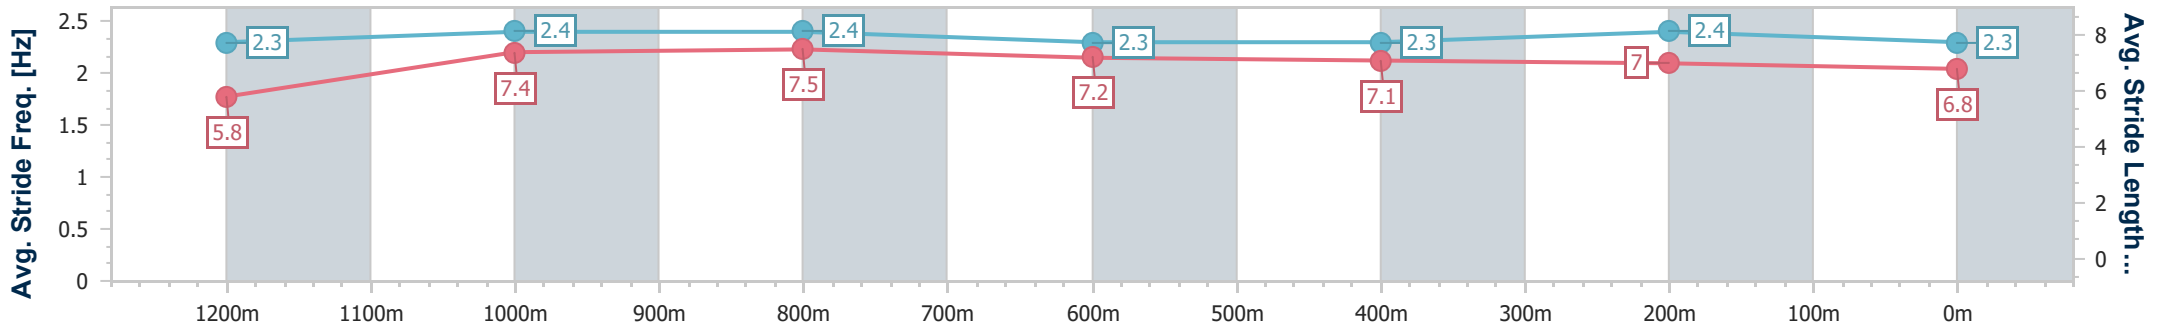

Ipswich QLD Professional

Race 8: TAB IPSWICH CUP ON SALE Class 1 Handicap - 1350m

10 April 2024 - 16:04

Track Rating: Soft 5, Weather: Fine, Rail Position: +3m

Section	Overall	1200m	1000m	800m	600m	400m	200m
Section Times	1:13.52 [3] (0:02.73)	1:10.79 [2] (0:11.03)	0:59.76 [1] (0:11.41)	0:48.35 [1] (0:11.80)	0:36.55 [1] (0:12.07)	0:24.48 [1] (0:12.05)	0:12.43 [1] (0:12.43)
Average Speed [km/h]	198.3	65.2	63.1	60.7	59.2	59.5	58.0
Top Speed [km/h]	64.9	66.1	64.6	62.4	60.3	60.7	60.4
Avg. Dist. to Rail [m]	4.1	1.8	0.4	1.2	1.6	1.3	0.7
Avg. Stride Freq. [Hz]	2.3	2.4	2.4	2.3	2.3	2.4	2.3
Avg. Stride Length [m]	5.8	7.4	7.5	7.2	7.1	7.0	6.8

- [] Ranking at each section and finish
- .-.- No data available at this section
- NA No data available

Horse/Jockey Name	Whistlin' Ruler
Final Rank	4
Fastest Section Time (Section)	0:03.36 (Overall)
Top Speed [km/h] (Section)	65.0 (1200m)
Race State	Finished