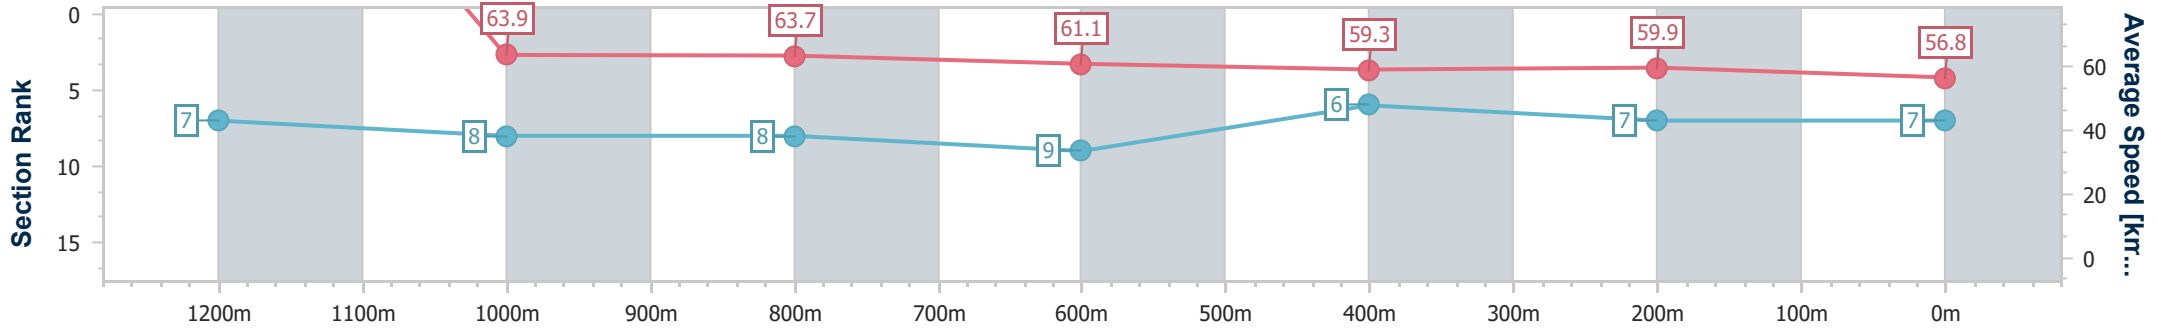

Ipswich QLD Professional

Race 8: TAB IPSWICH CUP ON SALE Class 1 Handicap - 1350m

10 April 2024 - 16:04

Track Rating: Soft 5, Weather: Fine, Rail Position: +3m

Section	Overall	1200m	1000m	800m	600m	400m	200m
Section Times	1:14.22 [7] (0:03.17)	1:11.05 [7] (0:11.24)	0:59.81 [8] (0:11.33)	0:48.48 [8] (0:11.75)	0:36.73 [9] (0:12.10)	0:24.63 [6] (0:11.99)	0:12.64 [7] (0:12.64)
Average Speed [km/h]	170.9	63.9	63.7	61.1	59.3	59.9	56.8
Top Speed [km/h]	62.8	65.0	64.4	62.3	60.1	60.8	59.7
Avg. Dist. to Rail [m]	4.9	2.1	0.4	0.5	0.8	1.2	2.4
Avg. Stride Freq. [Hz]	2.3	2.4	2.4	2.3	2.3	2.3	2.2
Avg. Stride Length [m]	5.6	7.4	7.5	7.3	7.2	7.2	6.9

- [] Ranking at each section and finish
- .-.- No data available at this section
- NA No data available

Horse/Jockey Name	Just Looking
Final Rank	8
Fastest Section Time (Section)	0:02.68 (Overall)
Top Speed [km/h] (Section)	65.8 (1200m)
Race State	Finished