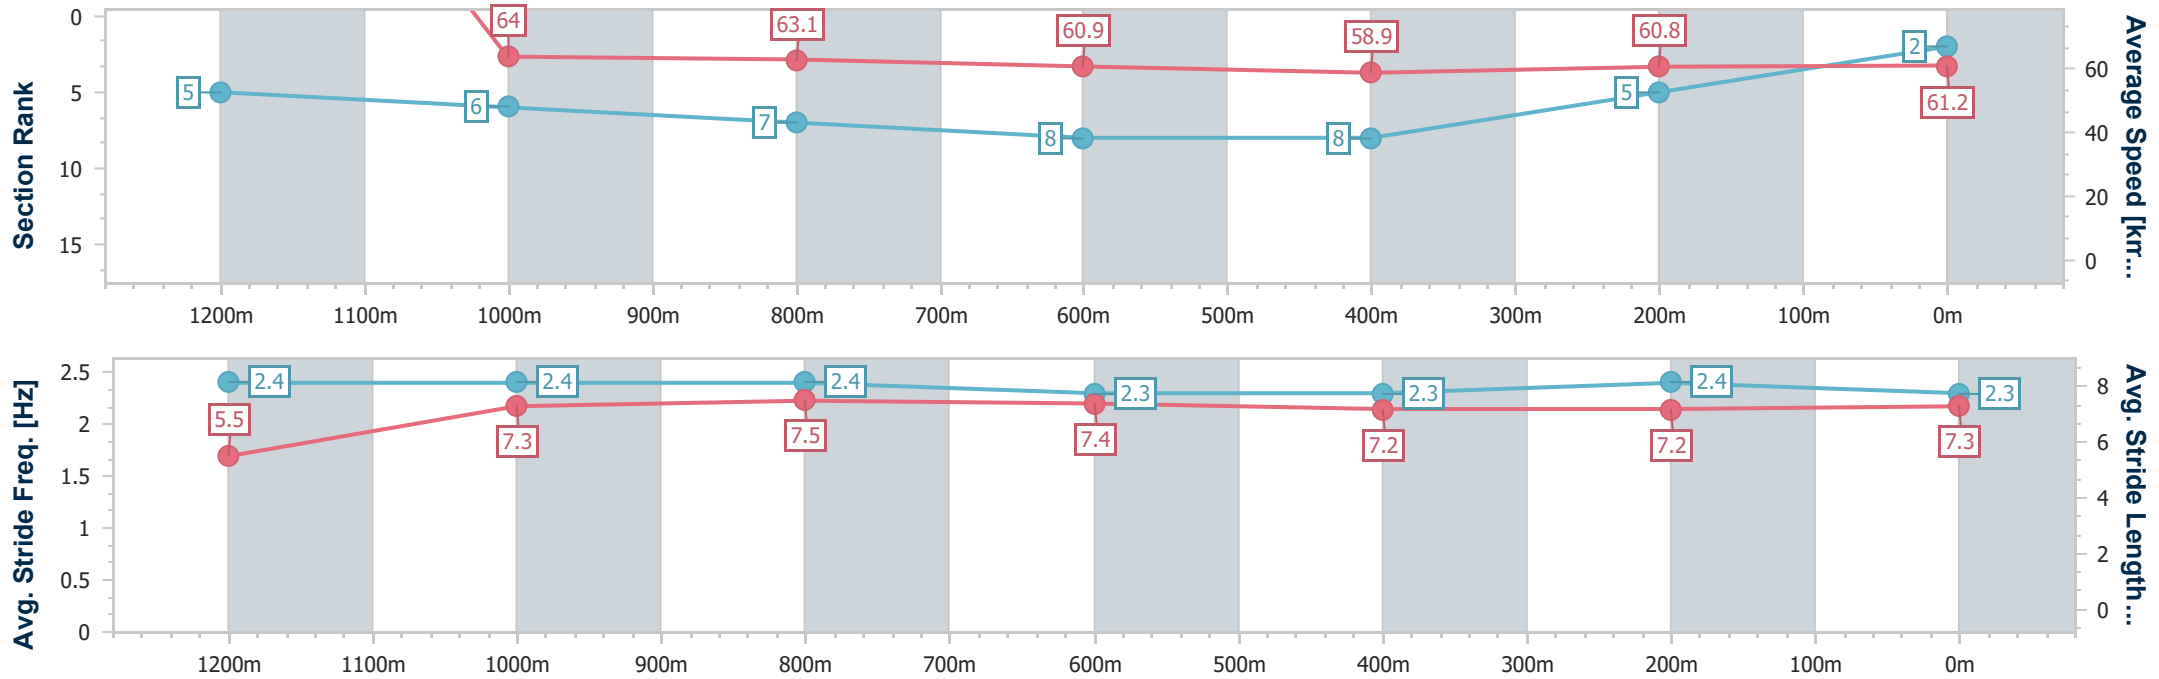

Ipswich QLD Professional

Race 8: TAB IPSWICH CUP ON SALE Class 1 Handicap - 1350m

10 April 2024 - 16:04

Track Rating: Soft 5, Weather: Fine, Rail Position: +3m

Section	Overall	1200m	1000m	800m	600m	400m	200m
Section Times	1:13.28 [2] (0:02.99)	1:10.29 [5] (0:11.25)	0:59.04 [6] (0:11.41)	0:47.63 [7] (0:11.82)	0:35.81 [8] (0:12.19)	0:23.62 [8] (0:11.84)	0:11.78 [5] (0:11.78)
Average Speed [km/h]	181.1	64.0	63.1	60.9	58.9	60.8	61.2
Top Speed [km/h]	64.0	64.6	64.5	62.0	60.0	63.1	64.3
Avg. Dist. to Rail [m]	3.0	1.7	0.4	0.7	0.7	2.0	3.9
Avg. Stride Freq. [Hz]	2.4	2.4	2.4	2.3	2.3	2.4	2.3
Avg. Stride Length [m]	5.5	7.3	7.5	7.4	7.2	7.2	7.3