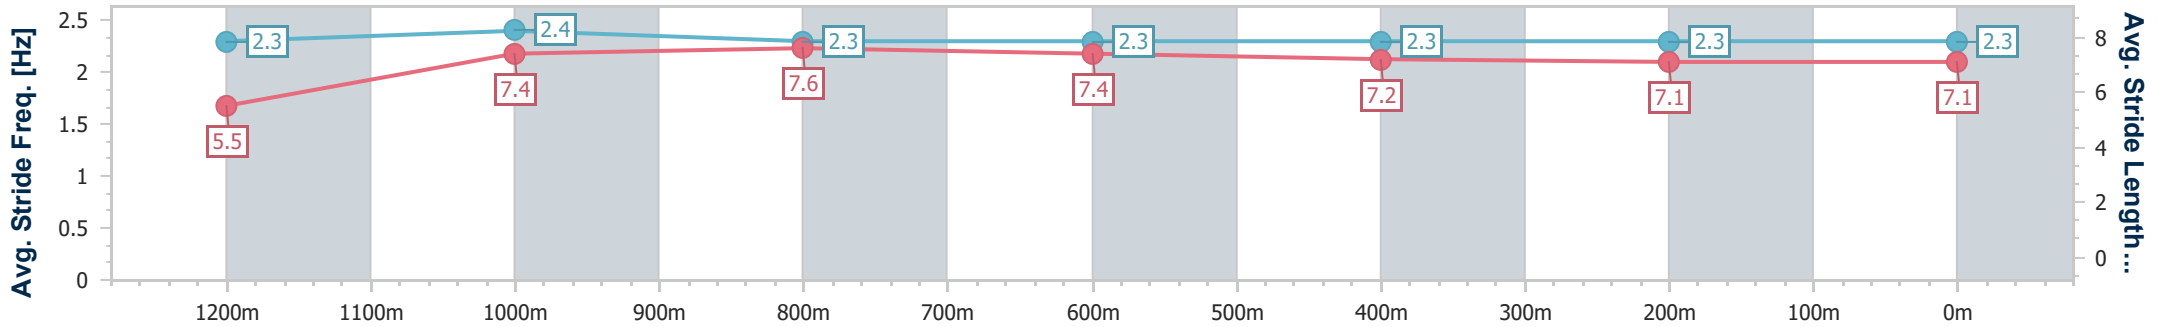

- [] Ranking at each section and finish
- .-.- No data available at this section
- NA No data available

Horse/Jockey Name	Whistlin' Ruler
Final Rank	4
Fastest Section Time (Section)	0:03.36 (Overall)
Top Speed [km/h] (Section)	65.0 (1200m)
Race State	Finished

Ipswich QLD Professional

Race 8: TAB IPSWICH CUP ON SALE Class 1 Handicap - 1350m

10 April 2024 - 16:04

Track Rating: Soft 5, Weather: Fine, Rail Position: +3m

Section	Overall	1200m	1000m	800m	600m	400m	200m
Section Times	1:13.54 [4] (0:03.36)	1:10.18 [11] (0:11.29)	0:58.89 [11] (0:11.40)	0:47.49 [11] (0:11.60)	0:35.89 [11] (0:12.12)	0:23.77 [11] (0:11.82)	0:11.95 [8] (0:11.95)
Average Speed [km/h]	160.2	63.9	62.9	61.7	58.9	60.5	60.3
Top Speed [km/h]	63.4	65.0	63.5	63.2	59.8	61.6	61.6
Avg. Dist. to Rail [m]	3.6	1.4	1.5	1.8	1.7	1.3	0.8
Avg. Stride Freq. [Hz]	2.3	2.4	2.3	2.3	2.3	2.3	2.3
Avg. Stride Length [m]	5.5	7.4	7.6	7.4	7.2	7.1	7.1