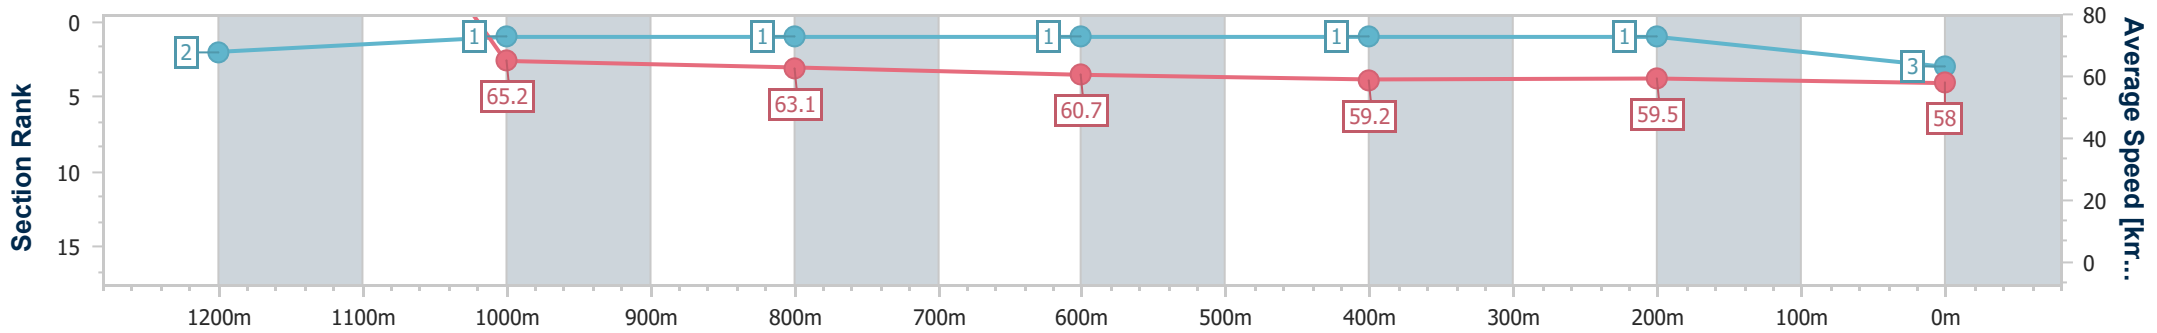

- [] Ranking at each section and finish
- .-.- No data available at this section
- NA No data available

Horse/Jockey Name	Whistlin' Ruler
Final Rank	4
Fastest Section Time (Section)	0:03.36 (Overall)
Top Speed [km/h] (Section)	65.0 (1200m)
Race State	Finished