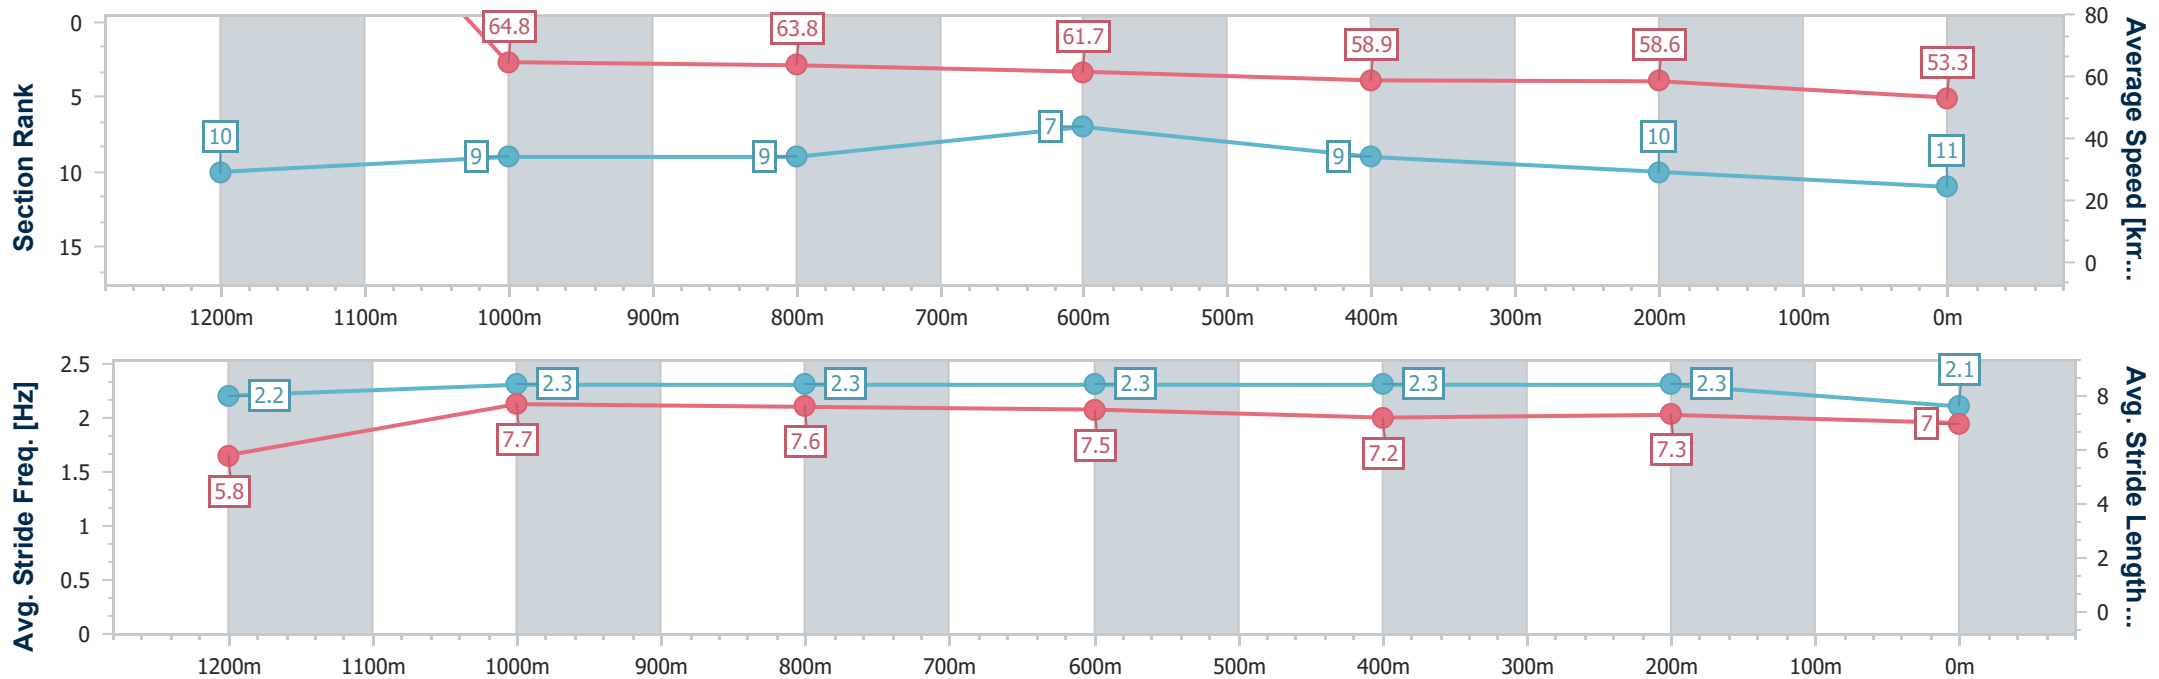

- [] Ranking at each section and finish
- .-.- No data available at this section
- NA No data available

Horse/Jockey Name	Epauvescent
Final Rank	11
Fastest Section Time (Section)	0:03.29 (Overall)
Top Speed [km/h] (Section)	66.3 (1200m)
Race State	Finished

Ipswich QLD Professional

Race 8: TAB IPSWICH CUP ON SALE Class 1 Handicap - 1350m

10 April 2024 - 16:04

Track Rating: Soft 5, Weather: Fine, Rail Position: +3m

Section	Overall	1200m	1000m	800m	600m	400m	200m
Section Times	1:15.51 [11] (0:03.29)	1:12.22 [10] (0:11.14)	1:01.08 [9] (0:11.31)	0:49.77 [9] (0:11.73)	0:38.04 [7] (0:12.21)	0:25.83 [9] (0:12.34)	0:13.49 [10] (0:13.49)
Average Speed [km/h]	165.0	64.8	63.8	61.7	58.9	58.6	53.3
Top Speed [km/h]	63.1	66.3	64.5	62.5	60.4	60.3	57.9
Avg. Dist. to Rail [m]	6.7	3.5	2.3	0.8	0.4	1.6	2.9
Avg. Stride Freq. [Hz]	2.2	2.3	2.3	2.3	2.3	2.3	2.1
Avg. Stride Length [m]	5.8	7.7	7.6	7.5	7.2	7.3	7.0

- [] Ranking at each section and finish
- .-.- No data available at this section
- NA No data available