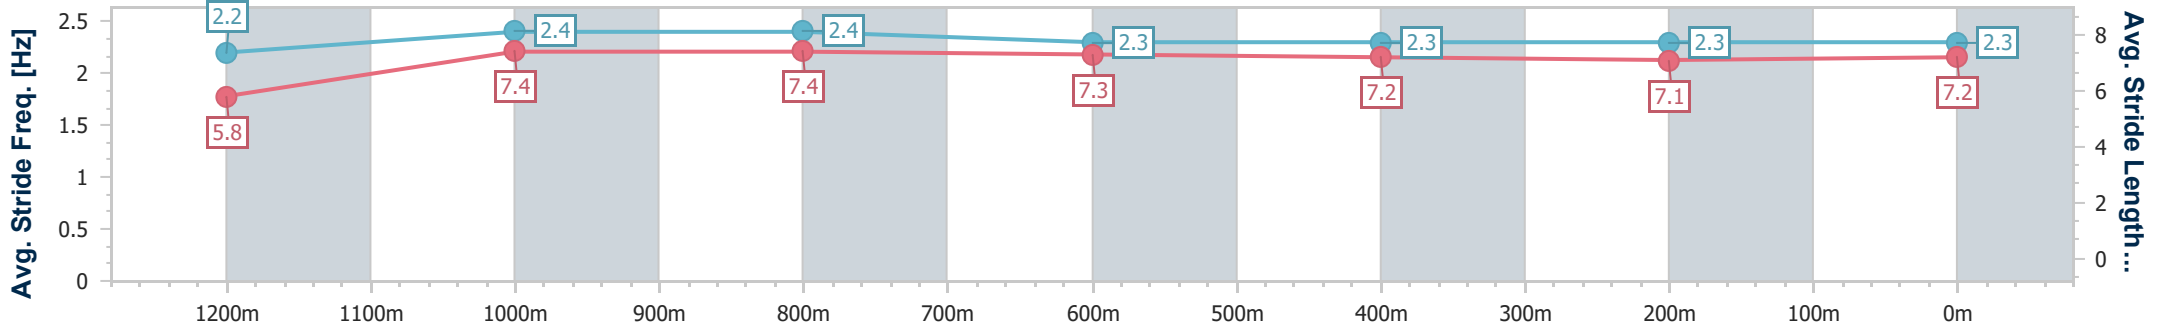

Ipswich QLD Professional

Race 8: TAB IPSWICH CUP ON SALE Class 1 Handicap - 1350m

10 April 2024 - 16:04

Track Rating: Soft 5, Weather: Fine, Rail Position: +3m

Section	Overall	1200m	1000m	800m	600m	400m	200m
Section Times	1:13.54 [5] (0:03.19)	1:10.35 [9] (0:11.09)	0:59.26 [7] (0:11.37)	0:47.89 [6] (0:11.77)	0:36.12 [5] (0:12.12)	0:24.00 [5] (0:11.84)	0:12.16 [3] (0:12.16)
Average Speed [km/h]	169.7	65.0	63.1	60.8	59.2	60.3	59.4
Top Speed [km/h]	63.4	65.8	64.8	62.2	59.5	61.8	60.6
Avg. Dist. to Rail [m]	2.4	0.7	0.6	1.1	1.2	1.1	1.4
Avg. Stride Freq. [Hz]	2.2	2.4	2.4	2.3	2.3	2.3	2.3
Avg. Stride Length [m]	5.8	7.4	7.4	7.3	7.2	7.1	7.2