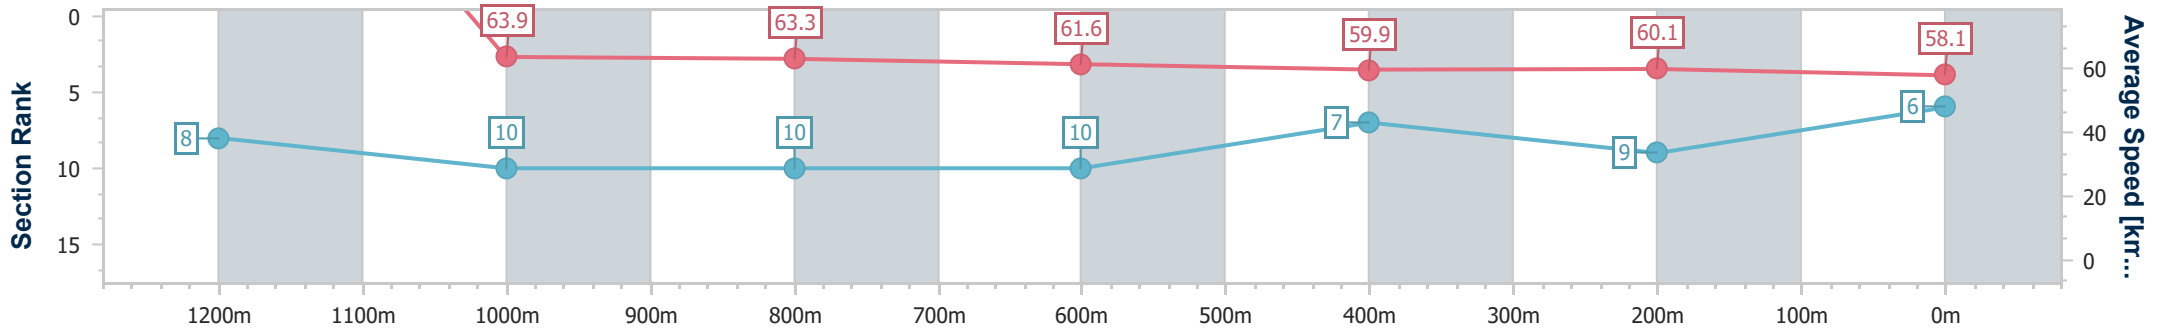

Ipswich QLD Professional

Race 8: TAB IPSWICH CUP ON SALE Class 1 Handicap - 1350m

10 April 2024 - 16:04

Track Rating: Soft 5, Weather: Fine, Rail Position: +3m

Section	Overall	1200m	1000m	800m	600m	400m	200m
Section Times	1:14.08 [6] (0:03.18)	1:10.90 [8] (0:11.31)	0:59.59 [10] (0:11.39)	0:48.20 [10] (0:11.69)	0:36.51 [10] (0:12.05)	0:24.46 [7] (0:12.06)	0:12.40 [9] (0:12.40)
Average Speed [km/h]	170.3	63.9	63.3	61.6	59.9	60.1	58.1
Top Speed [km/h]	62.3	65.4	64.1	63.0	60.5	61.7	59.8
Avg. Dist. to Rail [m]	7.1	4.1	1.1	0.4	0.8	3.3	6.5
Avg. Stride Freq. [Hz]	2.3	2.4	2.3	2.3	2.3	2.3	2.3
Avg. Stride Length [m]	5.6	7.5	7.6	7.5	7.3	7.1	7.0