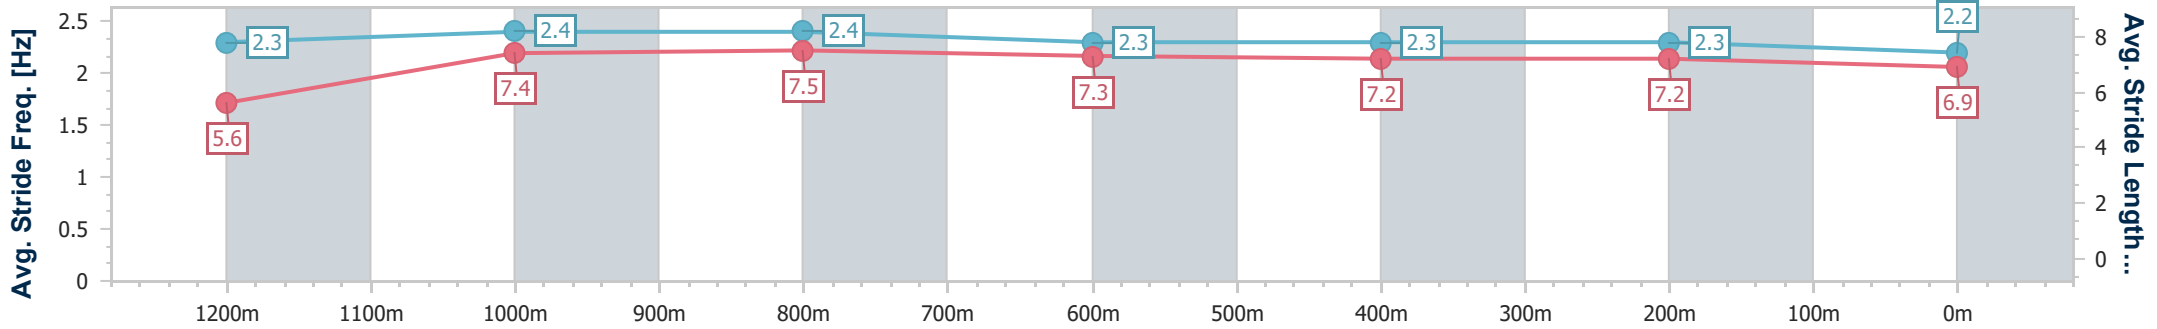

Ipswich QLD Professional

Race 8: TAB IPSWICH CUP ON SALE Class 1 Handicap - 1350m

10 April 2024 - 16:04

Track Rating: Soft 5, Weather: Fine, Rail Position: +3m

Section	Overall	1200m	1000m	800m	600m	400m	200m
Section Times	1:14.22 [7] (0:03.17)	1:11.05 [7] (0:11.24)	0:59.81 [8] (0:11.33)	0:48.48 [8] (0:11.75)	0:36.73 [9] (0:12.10)	0:24.63 [6] (0:11.99)	0:12.64 [7] (0:12.64)
Average Speed [km/h]	170.9	63.9	63.7	61.1	59.3	59.9	56.8
Top Speed [km/h]	62.8	65.0	64.4	62.3	60.1	60.8	59.7
Avg. Dist. to Rail [m]	4.9	2.1	0.4	0.5	0.8	1.2	2.4
Avg. Stride Freq. [Hz]	2.3	2.4	2.4	2.3	2.3	2.3	2.2
Avg. Stride Length [m]	5.6	7.4	7.5	7.3	7.2	7.2	6.9

- [] Ranking at each section and finish
- .-.- No data available at this section
- NA No data available

Horse/Jockey Name	Just Looking
Final Rank	8
Fastest Section Time (Section)	0:02.68 (Overall)
Top Speed [km/h] (Section)	65.8 (1200m)
Race State	Finished