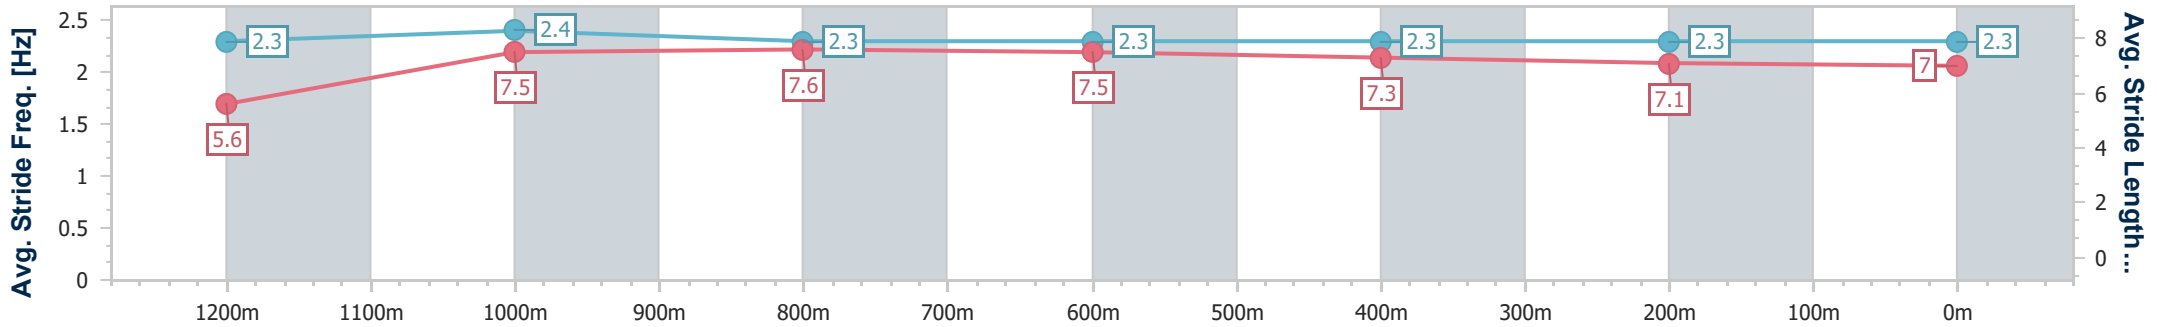

Ipswich QLD Professional

Race 8: TAB IPSWICH CUP ON SALE Class 1 Handicap - 1350m

10 April 2024 - 16:04

Track Rating: Soft 5, Weather: Fine, Rail Position: +3m

Section	Overall	1200m	1000m	800m	600m	400m	200m
Section Times	1:14.08 [6] (0:03.18)	1:10.90 [8] (0:11.31)	0:59.59 [10] (0:11.39)	0:48.20 [10] (0:11.69)	0:36.51 [10] (0:12.05)	0:24.46 [7] (0:12.06)	0:12.40 [9] (0:12.40)
Average Speed [km/h]	170.3	63.9	63.3	61.6	59.9	60.1	58.1
Top Speed [km/h]	62.3	65.4	64.1	63.0	60.5	61.7	59.8
Avg. Dist. to Rail [m]	7.1	4.1	1.1	0.4	0.8	3.3	6.5
Avg. Stride Freq. [Hz]	2.3	2.4	2.3	2.3	2.3	2.3	2.3
Avg. Stride Length [m]	5.6	7.5	7.6	7.5	7.3	7.1	7.0