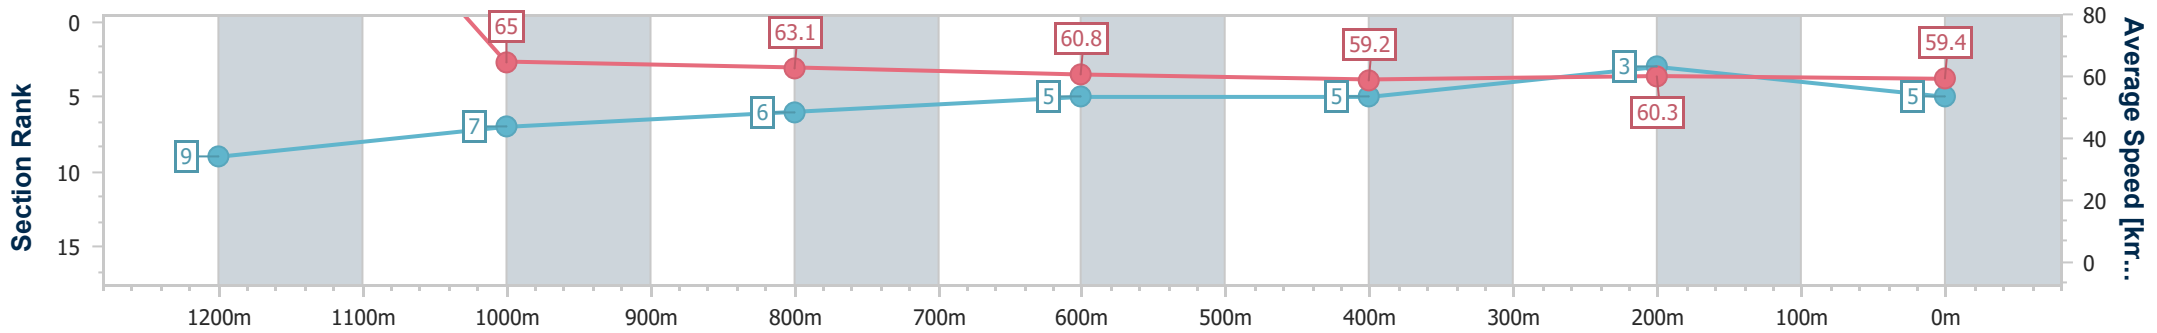

Ipswich QLD Professional

Race 8: TAB IPSWICH CUP ON SALE Class 1 Handicap - 1350m

10 April 2024 - 16:04

Track Rating: Soft 5, Weather: Fine, Rail Position: +3m

Section	Overall	1200m	1000m	800m	600m	400m	200m
Section Times	1:13.54 [5] (0:03.19)	1:10.35 [9] (0:11.09)	0:59.26 [7] (0:11.37)	0:47.89 [6] (0:11.77)	0:36.12 [5] (0:12.12)	0:24.00 [5] (0:11.84)	0:12.16 [3] (0:12.16)
Average Speed [km/h]	169.7	65.0	63.1	60.8	59.2	60.3	59.4
Top Speed [km/h]	63.4	65.8	64.8	62.2	59.5	61.8	60.6
Avg. Dist. to Rail [m]	2.4	0.7	0.6	1.1	1.2	1.1	1.4
Avg. Stride Freq. [Hz]	2.2	2.4	2.4	2.3	2.3	2.3	2.3
Avg. Stride Length [m]	5.8	7.4	7.4	7.3	7.2	7.1	7.2