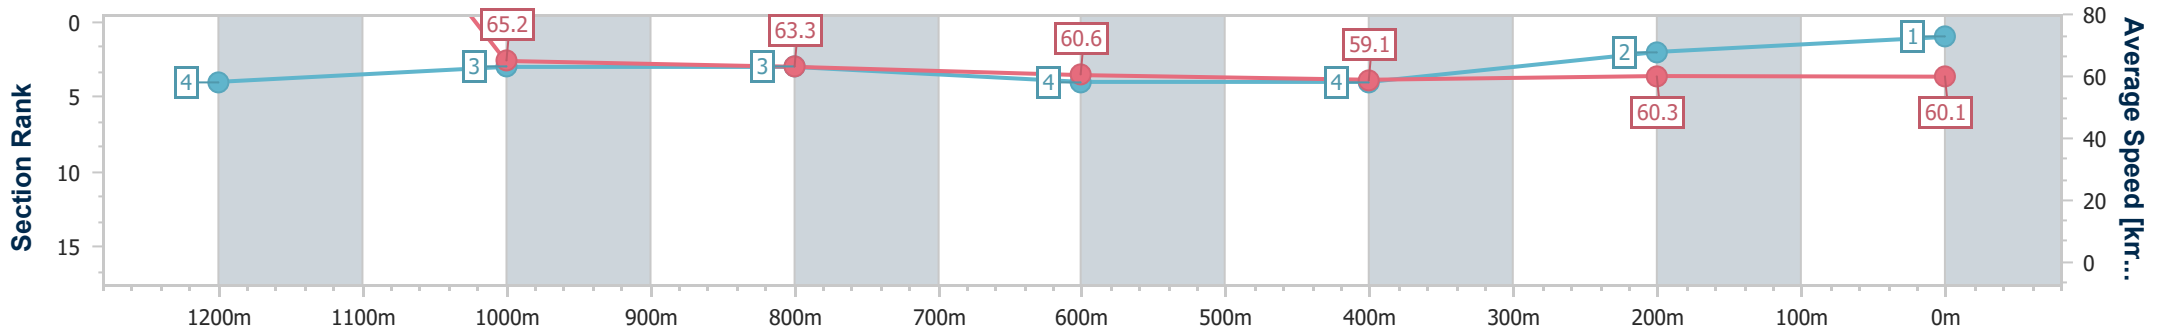

Horse/Jockey Name	Aerial Dancer
Final Rank	1
Fastest Section Time (Section)	0:02.90 (Overall)
Top Speed [km/h] (Section)	66.0 (1200m)
Race State	Finished

Ipswich QLD Professional

Race 8: TAB IPSWICH CUP ON SALE Class 1 Handicap - 1350m

10 April 2024 - 16:04

Track Rating: Soft 5, Weather: Fine, Rail Position: +3m

Section	Overall	1200m	1000m	800m	600m	400m	200m
Section Times	1:13.11 [1] (0:02.90)	1:10.21 [4] (0:11.05)	0:59.16 [3] (0:11.38)	0:47.78 [3] (0:11.78)	0:36.00 [4] (0:12.12)	0:23.88 [4] (0:11.91)	0:11.97 [2] (0:11.97)
Average Speed [km/h]	186.0	65.2	63.3	60.6	59.1	60.3	60.1
Top Speed [km/h]	64.1	66.0	64.4	61.5	60.6	61.5	61.4
Avg. Dist. to Rail [m]	1.9	1.0	0.5	1.4	1.6	1.1	2.4
Avg. Stride Freq. [Hz]	2.3	2.4	2.3	2.3	2.2	2.3	2.2
Avg. Stride Length [m]	5.8	7.7	7.7	7.5	7.4	7.4	7.4