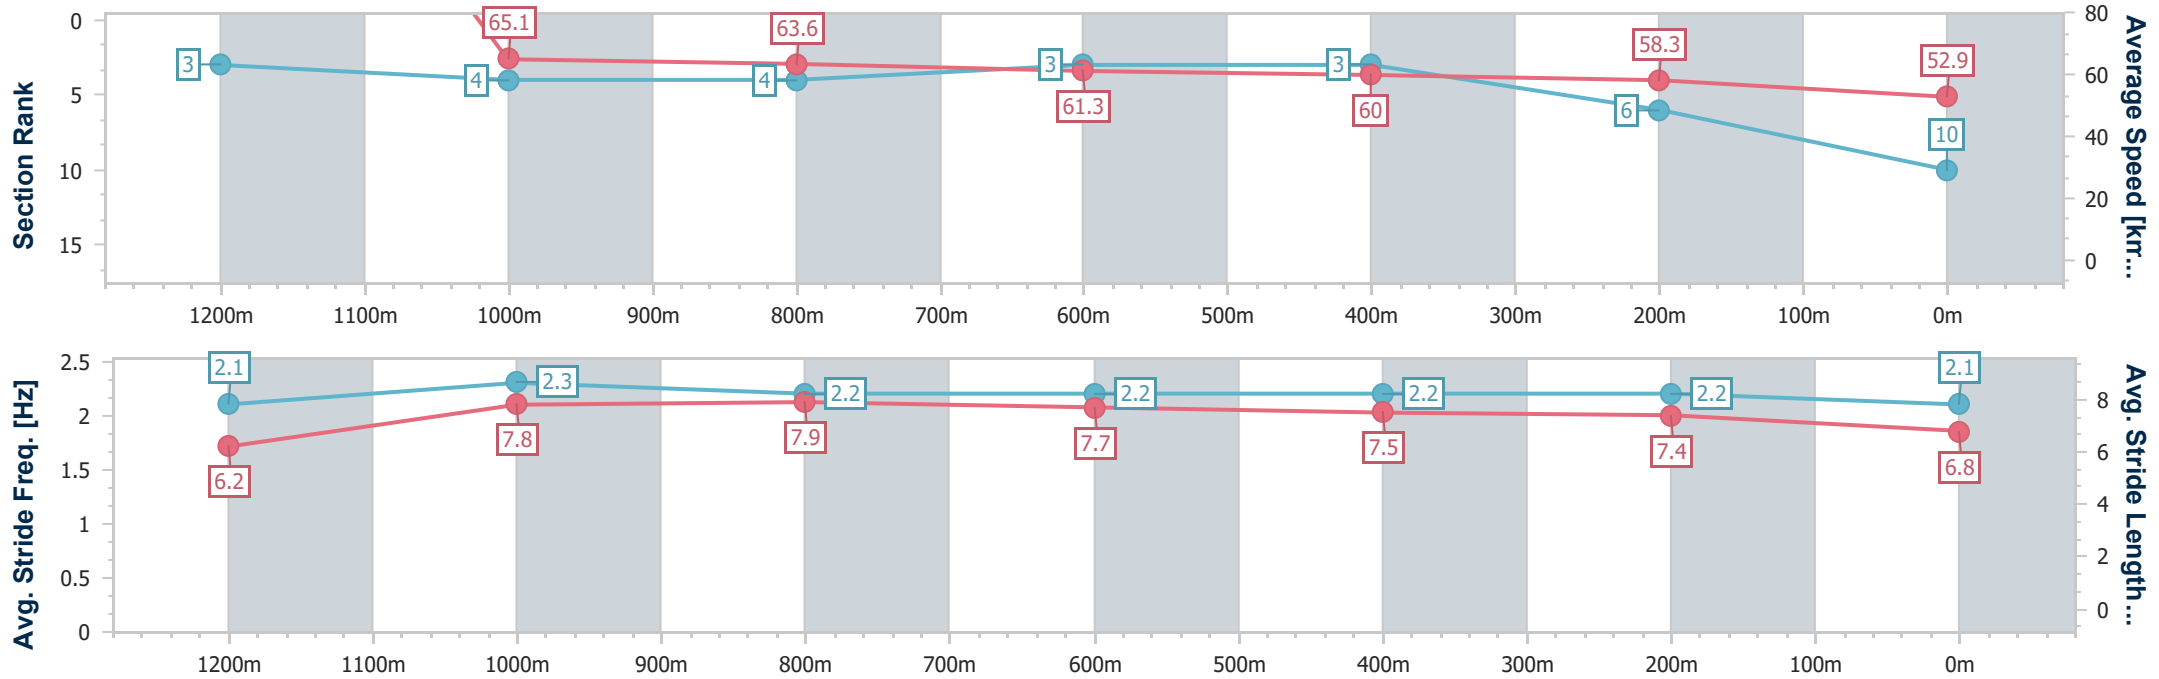

- [] Ranking at each section and finish
- .-.- No data available at this section
- NA No data available

Horse/Jockey Name	Victoria Roc
Final Rank	10
Fastest Section Time (Section)	0:02.83 (Overall)
Top Speed [km/h] (Section)	65.8 (1200m)
Race State	Finished

Ipswich QLD Professional

Race 8: TAB IPSWICH CUP ON SALE Class 1 Handicap - 1350m

10 April 2024 - 16:04

Track Rating: Soft 5, Weather: Fine, Rail Position: +3m

Section	Overall	1200m	1000m	800m	600m	400m	200m
Section Times	1:15.15 [10] (0:02.83)	1:12.32 [3] (0:11.14)	1:01.18 [4] (0:11.36)	0:49.82 [4] (0:11.77)	0:38.05 [3] (0:12.06)	0:25.99 [3] (0:12.37)	0:13.62 [6] (0:13.62)
Average Speed [km/h]	191.2	65.1	63.6	61.3	60.0	58.3	52.9
Top Speed [km/h]	64.3	65.8	64.8	61.9	60.5	59.6	56.8
Avg. Dist. to Rail [m]	8.8	5.4	2.1	0.7	0.4	2.9	4.7
Avg. Stride Freq. [Hz]	2.1	2.3	2.2	2.2	2.2	2.2	2.1
Avg. Stride Length [m]	6.2	7.8	7.9	7.7	7.5	7.4	6.8

- [] Ranking at each section and finish
- .-.- No data available at this section
- NA No data available

Horse/Jockey Name	Epauvescent
Final Rank	11
Fastest Section Time (Section)	0:03.29 (Overall)
Top Speed [km/h] (Section)	66.3 (1200m)
Race State	Finished