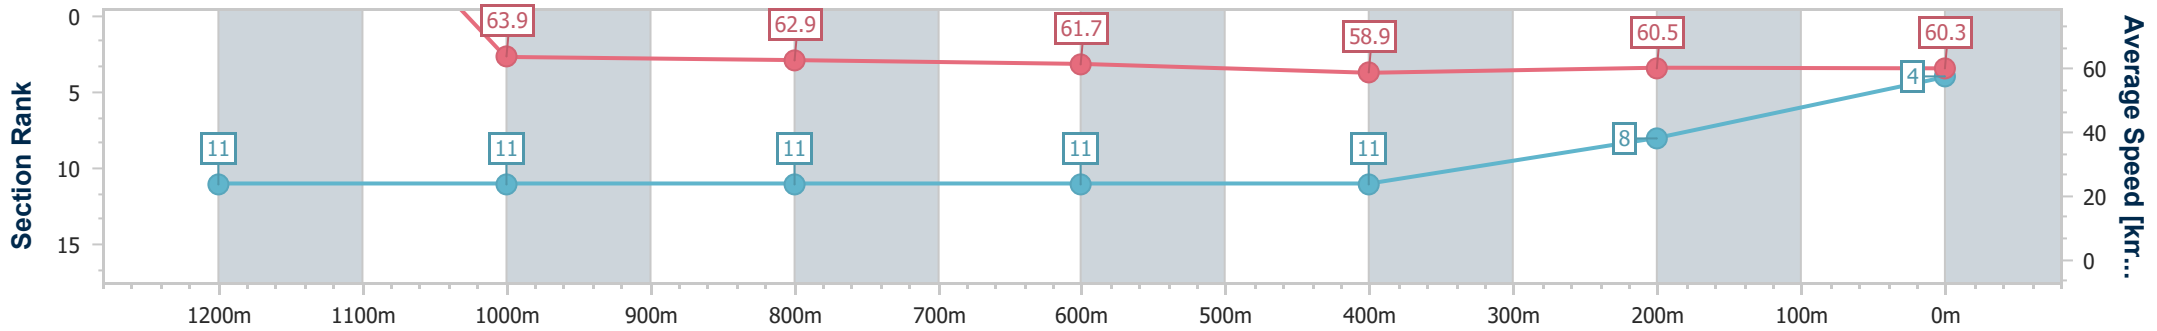

Horse/Jockey Name	Whistlin' Ruler
Final Rank	4
Fastest Section Time (Section)	0:03.36 (Overall)
Top Speed [km/h] (Section)	65.0 (1200m)
Race State	Finished

Ipswich QLD Professional

Race 8: TAB IPSWICH CUP ON SALE Class 1 Handicap - 1350m

10 April 2024 - 16:04

Track Rating: Soft 5, Weather: Fine, Rail Position: +3m

Section	Overall	1200m	1000m	800m	600m	400m	200m
Section Times	1:13.54 [4] (0:03.36)	1:10.18 [11] (0:11.29)	0:58.89 [11] (0:11.40)	0:47.49 [11] (0:11.60)	0:35.89 [11] (0:12.12)	0:23.77 [11] (0:11.82)	0:11.95 [8] (0:11.95)
Average Speed [km/h]	160.2	63.9	62.9	61.7	58.9	60.5	60.3
Top Speed [km/h]	63.4	65.0	63.5	63.2	59.8	61.6	61.6
Avg. Dist. to Rail [m]	3.6	1.4	1.5	1.8	1.7	1.3	0.8
Avg. Stride Freq. [Hz]	2.3	2.4	2.3	2.3	2.3	2.3	2.3
Avg. Stride Length [m]	5.5	7.4	7.6	7.4	7.2	7.1	7.1

- [ ] Ranking at each section and finish
- -.-.- No data available at this section
- NA No data available