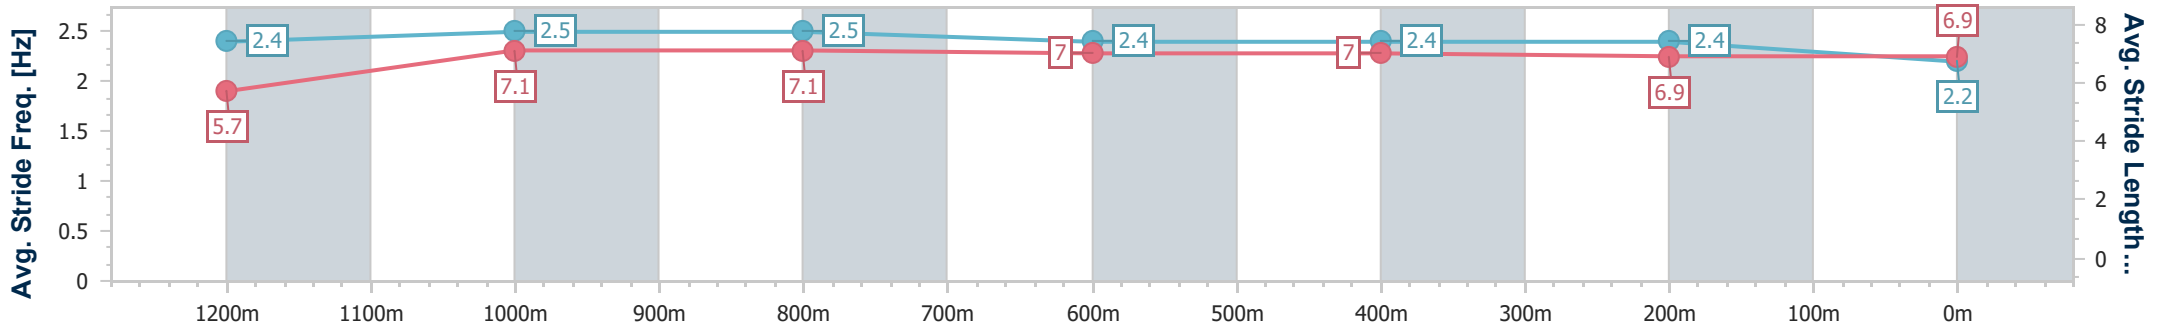

- [] Ranking at each section and finish
- .-.- No data available at this section
- NA No data available

Horse/Jockey Name	Just Looking
Final Rank	8
Fastest Section Time (Section)	0:02.68 (Overall)
Top Speed [km/h] (Section)	65.8 (1200m)
Race State	Finished

Ipswich QLD Professional

Race 8: TAB IPSWICH CUP ON SALE Class 1 Handicap - 1350m

10 April 2024 - 16:04

Track Rating: Soft 5, Weather: Fine, Rail Position: +3m

Section	Overall	1200m	1000m	800m	600m	400m	200m
Section Times	1:14.31 [8] (0:02.68)	1:11.63 [1] (0:11.12)	1:00.51 [2] (0:11.38)	0:49.13 [2] (0:11.82)	0:37.31 [2] (0:12.15)	0:25.16 [2] (0:12.23)	0:12.93 [4] (0:12.93)
Average Speed [km/h]	202.5	64.7	63.5	61.0	59.3	59.0	55.5
Top Speed [km/h]	64.2	65.8	64.9	62.3	60.3	60.4	58.3
Avg. Dist. to Rail [m]	6.8	2.3	1.0	0.5	0.4	1.4	3.6
Avg. Stride Freq. [Hz]	2.4	2.5	2.5	2.4	2.4	2.4	2.2
Avg. Stride Length [m]	5.7	7.1	7.1	7.0	7.0	6.9	6.9

- [] Ranking at each section and finish
- .-.- No data available at this section
- NA No data available

Horse/Jockey Name	The Naked Lady
Final Rank	9
Fastest Section Time (Section)	0:03.00 (Overall)
Top Speed [km/h] (Section)	65.8 (1200m)
Race State	Finished