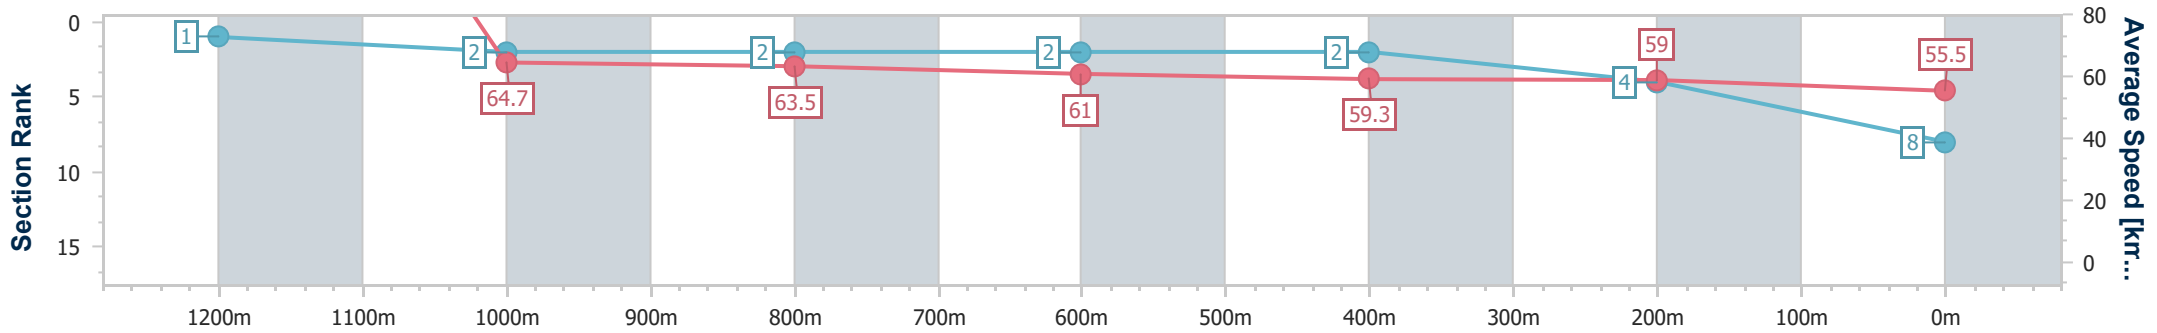

- [] Ranking at each section and finish
- .-.- No data available at this section
- NA No data available

Horse/Jockey Name	Just Looking
Final Rank	8
Fastest Section Time (Section)	0:02.68 (Overall)
Top Speed [km/h] (Section)	65.8 (1200m)
Race State	Finished

Ipswich QLD Professional

Race 8: TAB IPSWICH CUP ON SALE Class 1 Handicap - 1350m

10 April 2024 - 16:04

Track Rating: Soft 5, Weather: Fine, Rail Position: +3m

Section	Overall	1200m	1000m	800m	600m	400m	200m
Section Times	1:14.31 [8] (0:02.68)	1:11.63 [1] (0:11.12)	1:00.51 [2] (0:11.38)	0:49.13 [2] (0:11.82)	0:37.31 [2] (0:12.15)	0:25.16 [2] (0:12.23)	0:12.93 [4] (0:12.93)
Average Speed [km/h]	202.5	64.7	63.5	61.0	59.3	59.0	55.5
Top Speed [km/h]	64.2	65.8	64.9	62.3	60.3	60.4	58.3
Avg. Dist. to Rail [m]	6.8	2.3	1.0	0.5	0.4	1.4	3.6
Avg. Stride Freq. [Hz]	2.4	2.5	2.5	2.4	2.4	2.4	2.2
Avg. Stride Length [m]	5.7	7.1	7.1	7.0	7.0	6.9	6.9

- [] Ranking at each section and finish
- .-.- No data available at this section
- NA No data available

Horse/Jockey Name	The Naked Lady
Final Rank	9
Fastest Section Time (Section)	0:03.00 (Overall)
Top Speed [km/h] (Section)	65.8 (1200m)
Race State	Finished