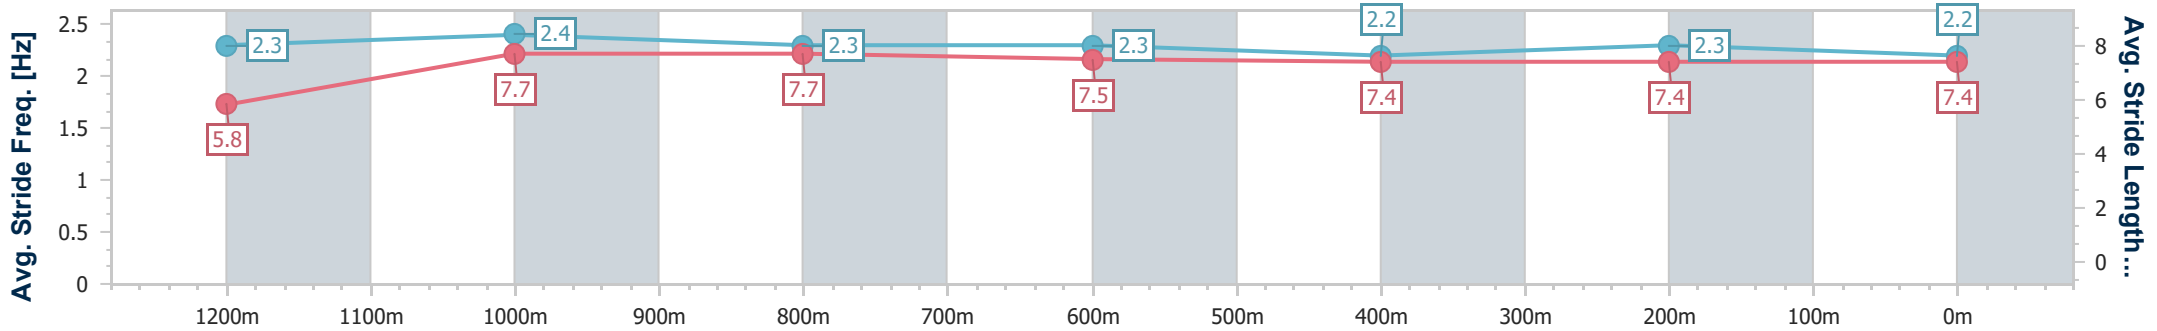

Horse/Jockey Name	Aerial Dancer
Final Rank	1
Fastest Section Time (Section)	0:02.90 (Overall)
Top Speed [km/h] (Section)	66.0 (1200m)
Race State	Finished

Ipswich QLD Professional

Race 8: TAB IPSWICH CUP ON SALE Class 1 Handicap - 1350m

10 April 2024 - 16:04

Track Rating: Soft 5, Weather: Fine, Rail Position: +3m

Section	Overall	1200m	1000m	800m	600m	400m	200m
Section Times	1:13.11 [1] (0:02.90)	1:10.21 [4] (0:11.05)	0:59.16 [3] (0:11.38)	0:47.78 [3] (0:11.78)	0:36.00 [4] (0:12.12)	0:23.88 [4] (0:11.91)	0:11.97 [2] (0:11.97)
Average Speed [km/h]	186.0	65.2	63.3	60.6	59.1	60.3	60.1
Top Speed [km/h]	64.1	66.0	64.4	61.5	60.6	61.5	61.4
Avg. Dist. to Rail [m]	1.9	1.0	0.5	1.4	1.6	1.1	2.4
Avg. Stride Freq. [Hz]	2.3	2.4	2.3	2.3	2.2	2.3	2.2
Avg. Stride Length [m]	5.8	7.7	7.7	7.5	7.4	7.4	7.4