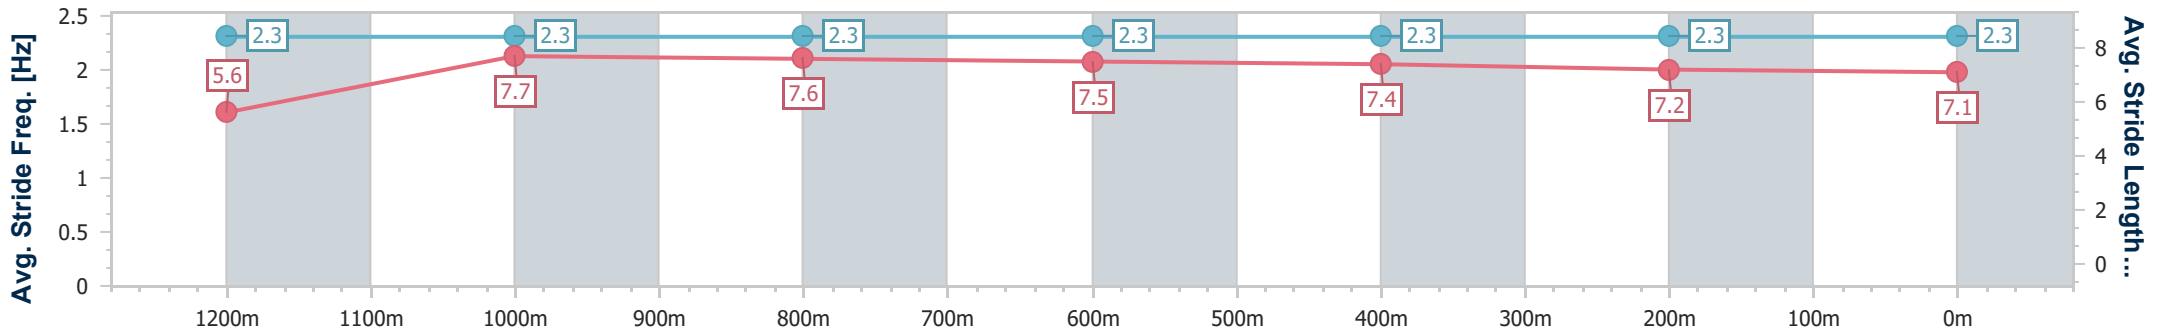

Horse/Jockey Name	Storm Force Ten
Final Rank	9
Fastest Section Time (Section)	0:11.10 (1200m)
Top Speed [km/h] (Section)	66.5 (1200m)
Race State	Finished

Ipswich QLD Professional
Race 7: GORDON'S PINK GIN Class 1 Handicap - 1350m
10 April 2024 - 15:30
Track Rating: Soft 5, Weather: Fine, Rail Position: +3m

Section	Overall	1200m	1000m	800m	600m	400m	200m
Section Times	1:22.08 [9] (0:11.49)	1:10.59 [6] (0:11.10)	0:59.49 [8] (0:11.42)	0:48.07 [7] (0:11.73)	0:36.34 [7] (0:11.93)	0:24.41 [8] (0:12.03)	0:12.38 [10] (0:12.38)
Average Speed [km/h]	47.0	65.0	63.2	61.8	60.6	60.5	58.0
Top Speed [km/h]	64.8	66.5	64.5	63.0	61.4	62.0	60.8
Avg. Dist. to Rail [m]	6.4	3.0	1.7	1.2	1.2	3.0	4.8
Avg. Stride Freq. [Hz]	2.3	2.3	2.3	2.3	2.3	2.3	2.3
Avg. Stride Length [m]	5.6	7.7	7.6	7.5	7.4	7.2	7.1

- [ ] Ranking at each section and finish
- -.-.- No data available at this section
- NA No data available