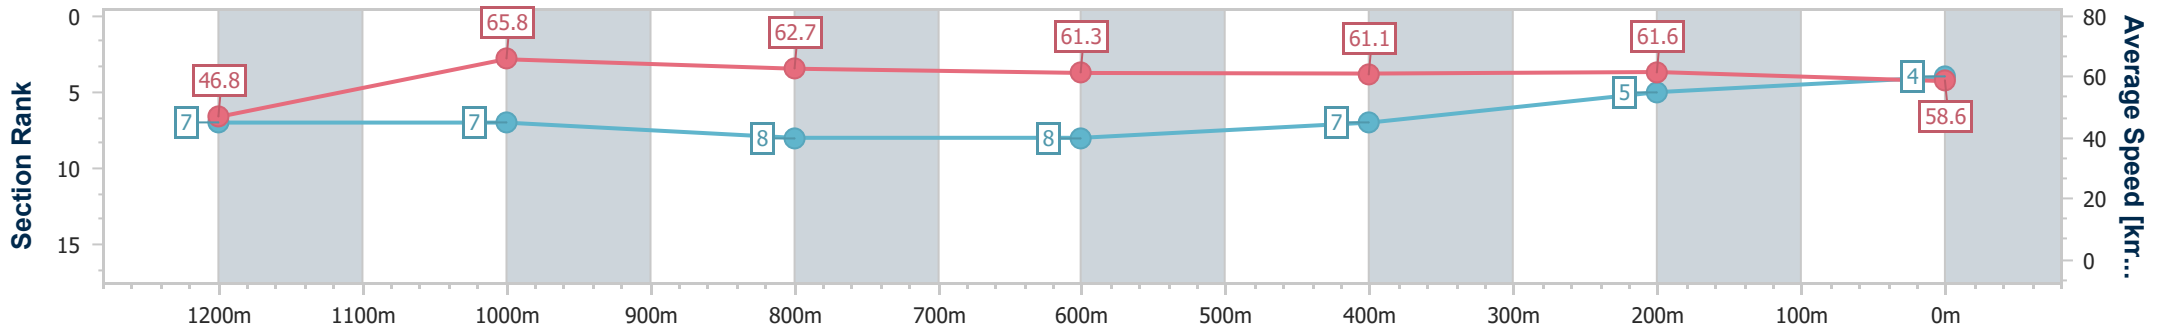

Horse/Jockey Name	Drialle
Final Rank	4
Fastest Section Time (Section)	0:10.98 (1200m)
Top Speed [km/h] (Section)	67.8 (1200m)
Race State	Finished

Ipswich QLD Professional
Race 7: GORDON'S PINK GIN Class 1 Handicap - 1350m
10 April 2024 - 15:30
Track Rating: Soft 5, Weather: Fine, Rail Position: +3m

Section	Overall	1200m	1000m	800m	600m	400m	200m
Section Times	1:21.61 [4] (0:11.58)	1:10.03 [7] (0:10.98)	0:59.05 [7] (0:11.47)	0:47.58 [8] (0:11.77)	0:35.81 [8] (0:11.77)	0:24.04 [7] (0:11.75)	0:12.29 [5] (0:12.29)
Average Speed [km/h]	46.8	65.8	62.7	61.3	61.1	61.6	58.6
Top Speed [km/h]	63.0	67.8	64.4	63.4	62.2	62.1	61.3
Avg. Dist. to Rail [m]	3.6	1.6	0.6	0.3	0.4	2.3	3.3
Avg. Stride Freq. [Hz]	2.1	2.3	2.2	2.2	2.2	2.3	2.2
Avg. Stride Length [m]	6.2	8.1	7.9	7.8	7.8	7.6	7.4

- [ ] Ranking at each section and finish
- -.-.- No data available at this section
- NA No data available