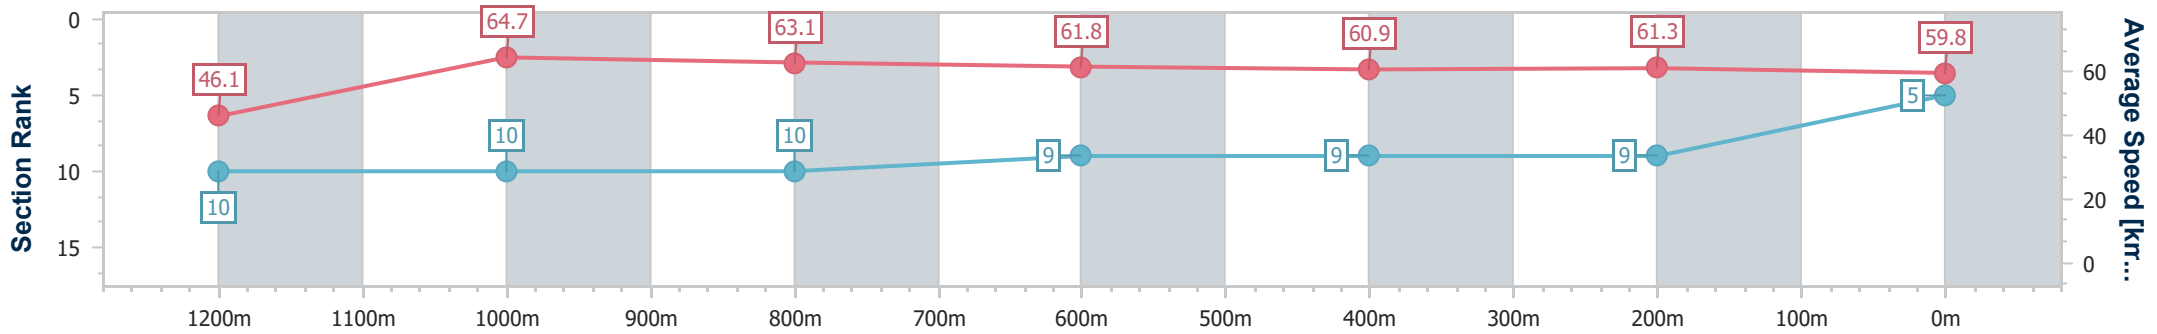

Horse/Jockey Name	Tokyo Bandit
Final Rank	5
Fastest Section Time (Section)	0:11.18 (1200m)
Top Speed [km/h] (Section)	65.5 (1200m)
Race State	Finished

Ipswich QLD Professional
Race 7: GORDON'S PINK GIN Class 1 Handicap - 1350m
10 April 2024 - 15:30
Track Rating: Soft 5, Weather: Fine, Rail Position: +3m

Section	Overall	1200m	1000m	800m	600m	400m	200m
Section Times	1:21.70 [5] (0:11.71)	1:09.99 [10] (0:11.18)	0:58.81 [10] (0:11.44)	0:47.37 [10] (0:11.63)	0:35.74 [9] (0:11.86)	0:23.88 [9] (0:11.83)	0:12.05 [9] (0:12.05)
Average Speed [km/h]	46.1	64.7	63.1	61.8	60.9	61.3	59.8
Top Speed [km/h]	63.2	65.5	64.7	62.8	61.6	61.5	61.9
Avg. Dist. to Rail [m]	11.0	3.4	1.0	0.2	0.7	1.9	4.1
Avg. Stride Freq. [Hz]	2.1	2.3	2.2	2.2	2.2	2.2	2.2
Avg. Stride Length [m]	6.0	8.0	8.1	7.8	7.7	7.7	7.5

- [ ] Ranking at each section and finish
- -.-.- No data available at this section
- NA No data available