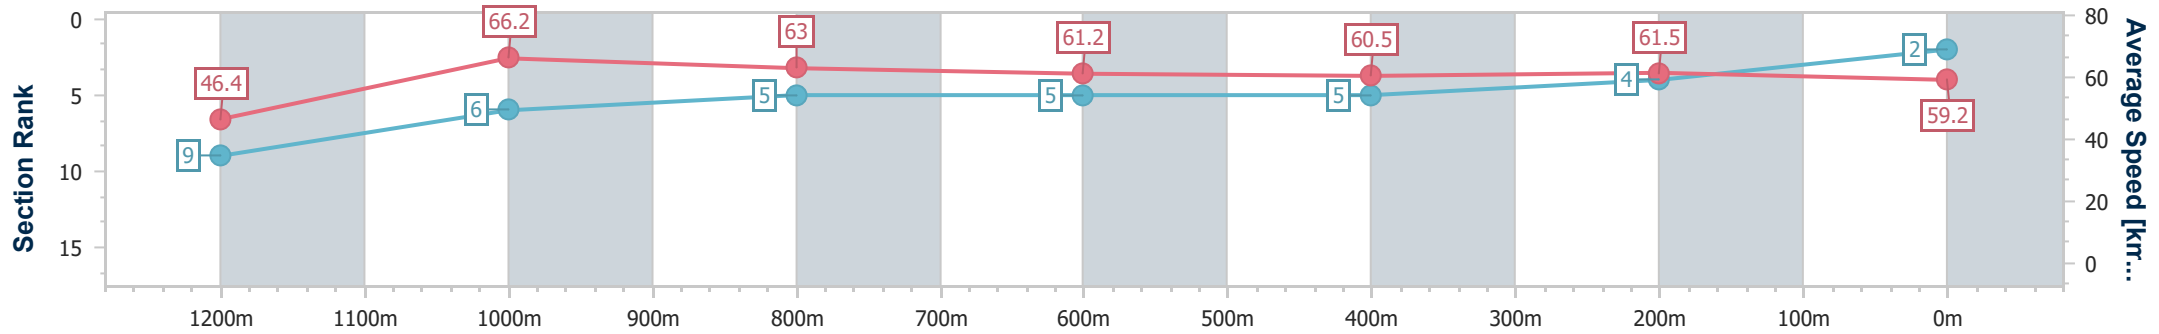

Horse/Jockey Name	Aitutaki
Final Rank	2
Fastest Section Time (Section)	0:10.90 (1200m)
Top Speed [km/h] (Section)	67.2 (1200m)
Race State	Finished

Ipswich QLD Professional
Race 7: GORDON'S PINK GIN Class 1 Handicap - 1350m
10 April 2024 - 15:30
Track Rating: Soft 5, Weather: Fine, Rail Position: +3m

Section	Overall	1200m	1000m	800m	600m	400m	200m
Section Times	1:21.40 [2] (0:11.61)	1:09.79 [9] (0:10.90)	0:58.89 [6] (0:11.40)	0:47.49 [5] (0:11.74)	0:35.75 [5] (0:11.87)	0:23.88 [5] (0:11.72)	0:12.16 [4] (0:12.16)
Average Speed [km/h]	46.4	66.2	63.0	61.2	60.5	61.5	59.2
Top Speed [km/h]	65.8	67.2	65.1	62.5	61.7	62.9	61.3
Avg. Dist. to Rail [m]	1.6	0.9	0.4	1.0	0.7	1.7	2.9
Avg. Stride Freq. [Hz]	2.4	2.5	2.4	2.4	2.3	2.4	2.4
Avg. Stride Length [m]	5.5	7.4	7.4	7.2	7.3	7.1	6.9

- [ ] Ranking at each section and finish
- -.-.- No data available at this section
- NA No data available