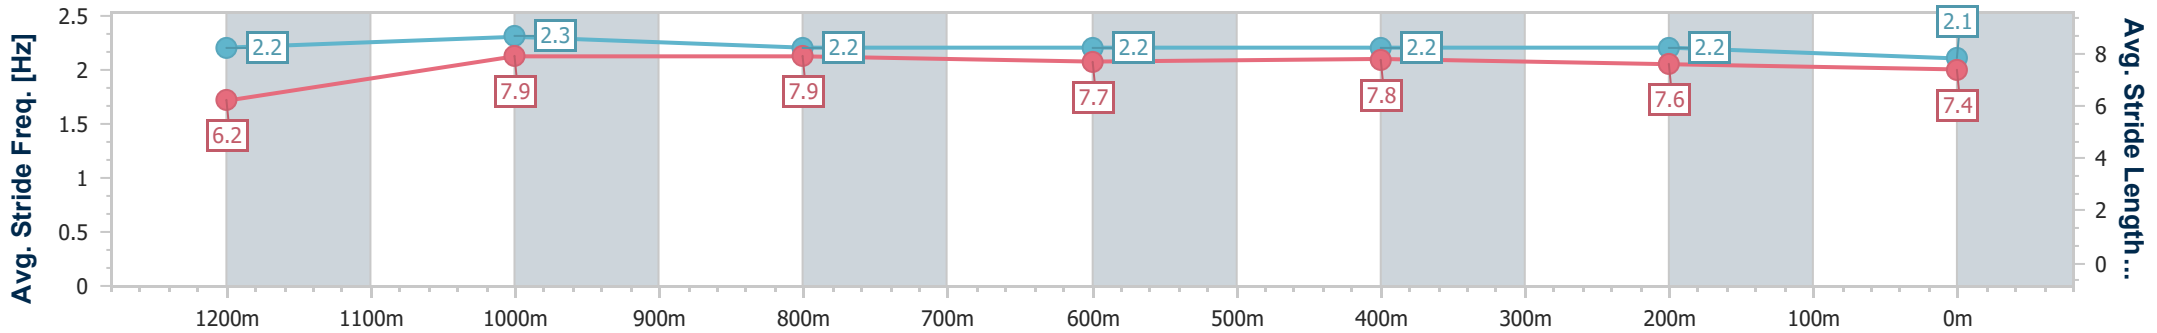

Horse/Jockey Name	Twilight Rock
Final Rank	3
Fastest Section Time (Section)	0:10.97 (1200m)
Top Speed [km/h] (Section)	66.6 (1200m)
Race State	Finished

Ipswich QLD Professional
Race 7: GORDON'S PINK GIN Class 1 Handicap - 1350m
10 April 2024 - 15:30
Track Rating: Soft 5, Weather: Fine, Rail Position: +3m

Section	Overall	1200m	1000m	800m	600m	400m	200m
Section Times	1:21.60 [3] (0:11.28)	1:10.32 [3] (0:10.97)	0:59.35 [2] (0:11.40)	0:47.95 [1] (0:11.66)	0:36.29 [2] (0:11.76)	0:24.53 [1] (0:11.76)	0:12.77 [1] (0:12.77)
Average Speed [km/h]	48.0	65.6	63.2	61.6	60.7	60.8	56.5
Top Speed [km/h]	65.9	66.6	64.7	62.6	61.6	62.0	58.7
Avg. Dist. to Rail [m]	8.4	2.9	0.9	0.5	1.6	1.1	1.0
Avg. Stride Freq. [Hz]	2.2	2.3	2.2	2.2	2.2	2.2	2.1
Avg. Stride Length [m]	6.2	7.9	7.9	7.7	7.8	7.6	7.4

- [ ] Ranking at each section and finish
- -.-.- No data available at this section
- NA No data available