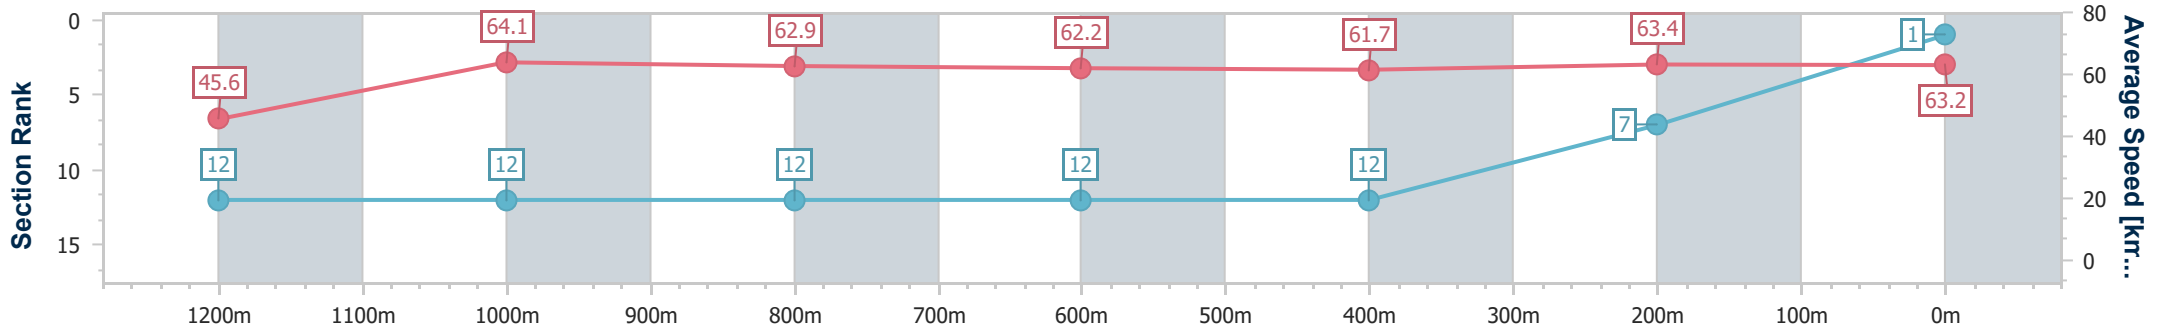

Section	Overall	1200m	1000m	800m	600m	400m	200m
Section Times	1:20.88 [1] (0:11.85)	1:09.03 [12] (0:11.28)	0:57.75 [12] (0:11.47)	0:46.28 [12] (0:11.66)	0:34.62 [12] (0:11.72)	0:22.90 [12] (0:11.51)	0:11.39 [7] (0:11.39)
Average Speed [km/h]	45.6	64.1	62.9	62.2	61.7	63.4	63.2
Top Speed [km/h]	62.4	65.7	64.8	63.5	62.8	64.1	64.3
Avg. Dist. to Rail [m]	9.7	2.3	1.7	0.9	1.7	4.0	7.3
Avg. Stride Freq. [Hz]	2.1	2.3	2.2	2.2	2.2	2.3	2.3
Avg. Stride Length [m]	6.0	7.7	7.8	7.7	7.8	7.7	7.7