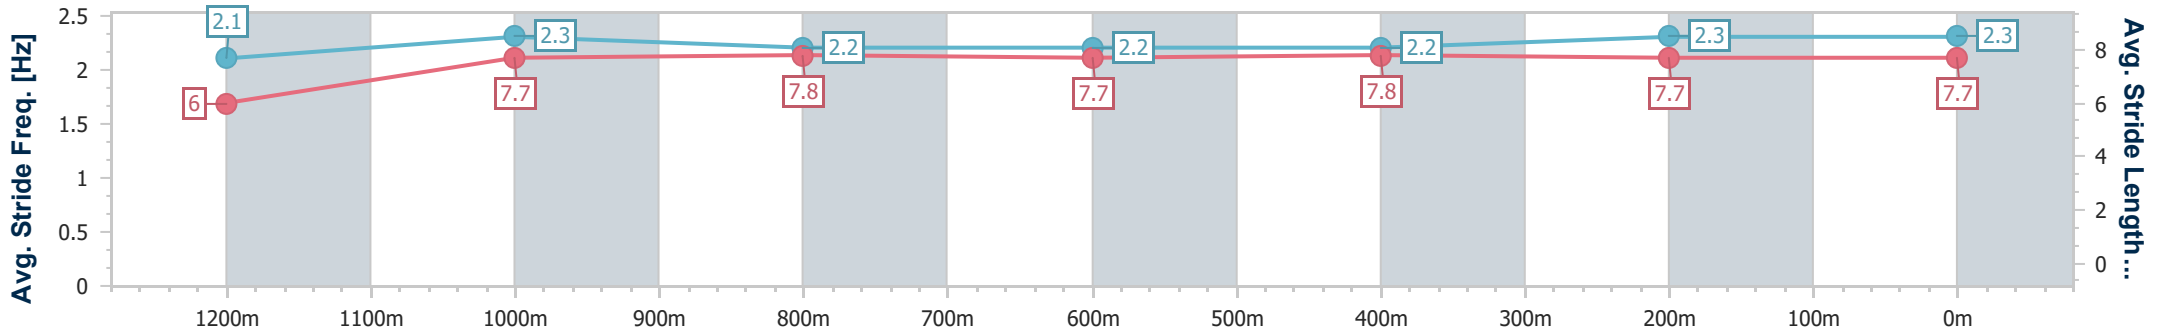

Section	Overall	1200m	1000m	800m	600m	400m	200m
Section Times	1:20.88 [1] (0:11.85)	1:09.03 [12] (0:11.28)	0:57.75 [12] (0:11.47)	0:46.28 [12] (0:11.66)	0:34.62 [12] (0:11.72)	0:22.90 [12] (0:11.51)	0:11.39 [7] (0:11.39)
Average Speed [km/h]	45.6	64.1	62.9	62.2	61.7	63.4	63.2
Top Speed [km/h]	62.4	65.7	64.8	63.5	62.8	64.1	64.3
Avg. Dist. to Rail [m]	9.7	2.3	1.7	0.9	1.7	4.0	7.3
Avg. Stride Freq. [Hz]	2.1	2.3	2.2	2.2	2.2	2.3	2.3
Avg. Stride Length [m]	6.0	7.7	7.8	7.7	7.8	7.7	7.7