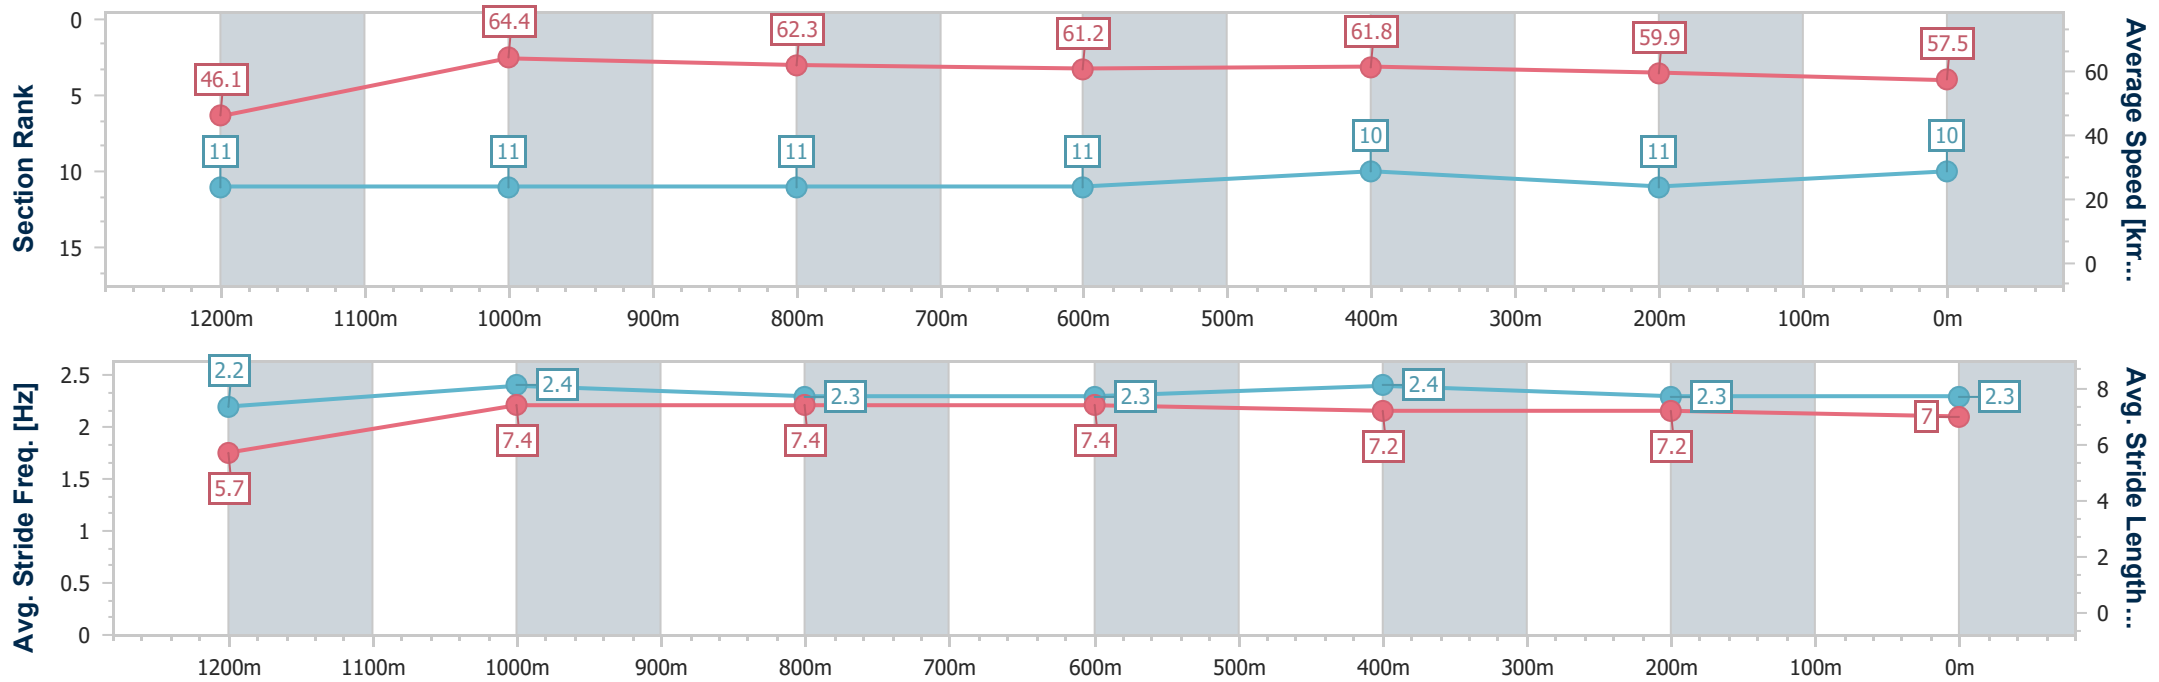

Horse/Jockey Name	Red Vicar
Final Rank	10
Fastest Section Time (Section)	0:11.21 (1200m)
Top Speed [km/h] (Section)	65.0 (1200m)
Race State	Finished

Ipswich QLD Professional
Race 7: GORDON'S PINK GIN Class 1 Handicap - 1350m
10 April 2024 - 15:30
Track Rating: Soft 5, Weather: Fine, Rail Position: +3m

Section	Overall	1200m	1000m	800m	600m	400m	200m
Section Times	1:22.35 [10] (0:11.75)	1:10.60 [11] (0:11.21)	0:59.39 [11] (0:11.56)	0:47.83 [11] (0:11.72)	0:36.11 [11] (0:11.63)	0:24.48 [10] (0:12.00)	0:12.48 [11] (0:12.48)
Average Speed [km/h]	46.1	64.4	62.3	61.2	61.8	59.9	57.5
Top Speed [km/h]	64.7	65.0	63.7	62.4	62.7	61.3	59.4
Avg. Dist. to Rail [m]	3.8	0.2	0.2	0.5	0.7	0.5	0.4
Avg. Stride Freq. [Hz]	2.2	2.4	2.3	2.3	2.4	2.3	2.3
Avg. Stride Length [m]	5.7	7.4	7.4	7.4	7.2	7.2	7.0

- [ ] Ranking at each section and finish
- -.-.- No data available at this section
- NA No data available