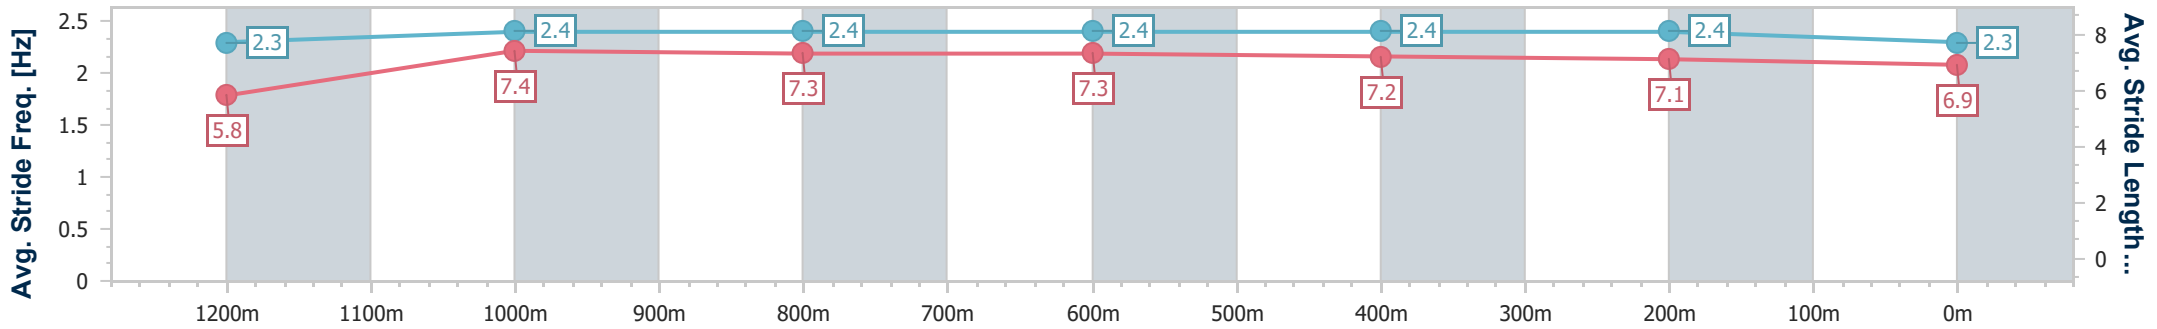

Horse/Jockey Name	Too Much Makeup
Final Rank	6
Fastest Section Time (Section)	0:11.17 (1200m)
Top Speed [km/h] (Section)	65.6 (1200m)
Race State	Finished

Ipswich QLD Professional
Race 7: GORDON'S PINK GIN Class 1 Handicap - 1350m
10 April 2024 - 15:30
Track Rating: Soft 5, Weather: Fine, Rail Position: +3m

Section	Overall	1200m	1000m	800m	600m	400m	200m
Section Times	1:21.74 [6] (0:11.20)	1:10.54 [1] (0:11.17)	0:59.37 [4] (0:11.48)	0:47.89 [4] (0:11.52)	0:36.37 [3] (0:11.86)	0:24.51 [2] (0:11.87)	0:12.64 [2] (0:12.64)
Average Speed [km/h]	48.1	64.9	62.9	63.0	60.8	61.1	56.7
Top Speed [km/h]	64.7	65.6	64.5	63.8	62.2	62.3	59.9
Avg. Dist. to Rail [m]	7.0	3.1	2.8	1.2	0.7	1.2	1.5
Avg. Stride Freq. [Hz]	2.3	2.4	2.4	2.4	2.4	2.4	2.3
Avg. Stride Length [m]	5.8	7.4	7.3	7.3	7.2	7.1	6.9

- [ ] Ranking at each section and finish
- -.-.- No data available at this section
- NA No data available