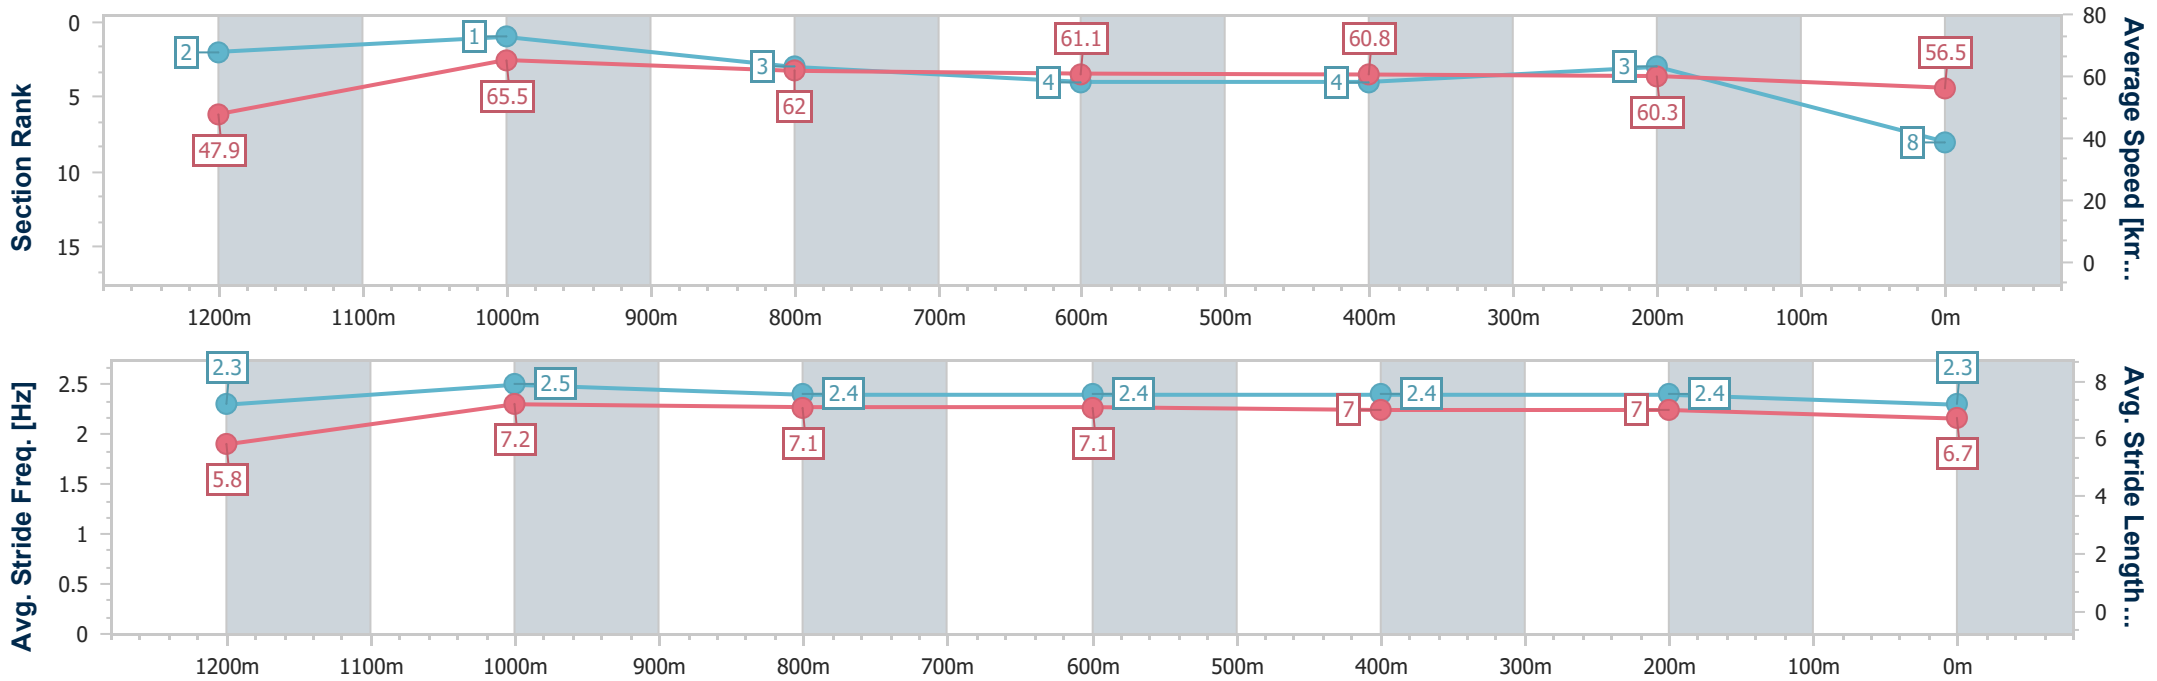

Horse/Jockey Name	Satashi
Final Rank	8
Fastest Section Time (Section)	0:11.00 (1200m)
Top Speed [km/h] (Section)	66.4 (1200m)
Race State	Finished

Ipswich QLD Professional
Race 7: GORDON'S PINK GIN Class 1 Handicap - 1350m
10 April 2024 - 15:30
Track Rating: Soft 5, Weather: Fine, Rail Position: +3m

Section	Overall	1200m	1000m	800m	600m	400m	200m
Section Times	1:21.99 [8] (0:11.24)	1:10.75 [2] (0:11.00)	0:59.75 [1] (0:11.60)	0:48.15 [3] (0:11.68)	0:36.47 [4] (0:11.82)	0:24.65 [4] (0:11.88)	0:12.77 [3] (0:12.77)
Average Speed [km/h]	47.9	65.5	62.0	61.1	60.8	60.3	56.5
Top Speed [km/h]	65.4	66.4	64.5	61.6	61.7	61.3	59.9
Avg. Dist. to Rail [m]	5.9	1.1	0.6	1.5	1.3	0.4	0.5
Avg. Stride Freq. [Hz]	2.3	2.5	2.4	2.4	2.4	2.4	2.3
Avg. Stride Length [m]	5.8	7.2	7.1	7.1	7.0	7.0	6.7

- [ ] Ranking at each section and finish
- -.-.- No data available at this section
- NA No data available