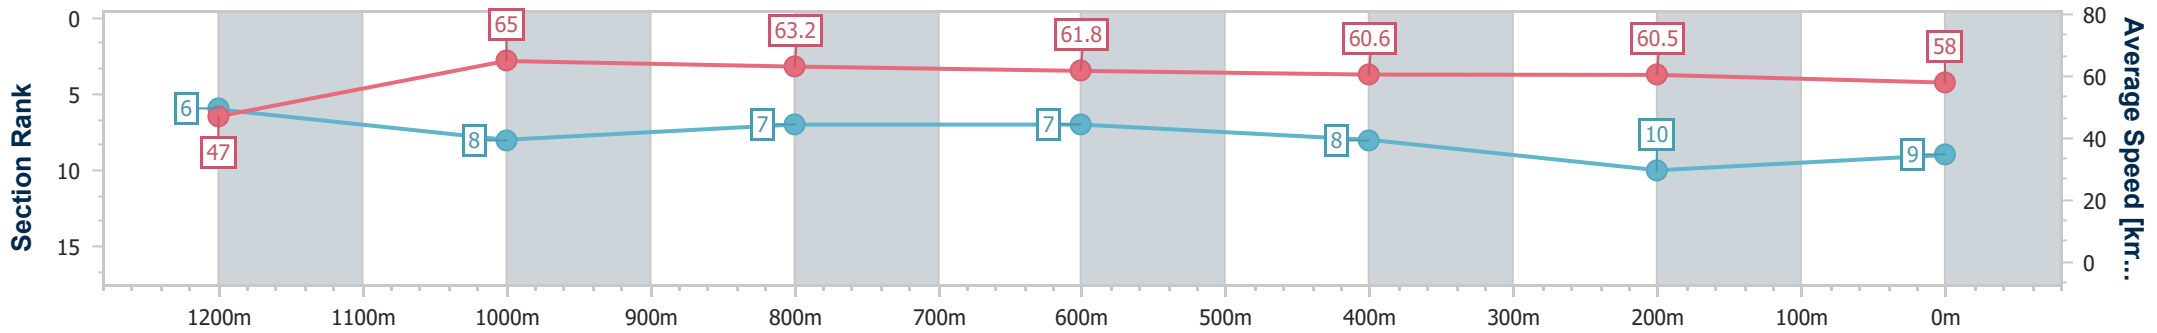

Horse/Jockey Name	Storm Force Ten
Final Rank	9
Fastest Section Time (Section)	0:11.10 (1200m)
Top Speed [km/h] (Section)	66.5 (1200m)
Race State	Finished

Ipswich QLD Professional
Race 7: GORDON'S PINK GIN Class 1 Handicap - 1350m
10 April 2024 - 15:30
Track Rating: Soft 5, Weather: Fine, Rail Position: +3m

Section	Overall	1200m	1000m	800m	600m	400m	200m
Section Times	1:22.08 [9] (0:11.49)	1:10.59 [6] (0:11.10)	0:59.49 [8] (0:11.42)	0:48.07 [7] (0:11.73)	0:36.34 [7] (0:11.93)	0:24.41 [8] (0:12.03)	0:12.38 [10] (0:12.38)
Average Speed [km/h]	47.0	65.0	63.2	61.8	60.6	60.5	58.0
Top Speed [km/h]	64.8	66.5	64.5	63.0	61.4	62.0	60.8
Avg. Dist. to Rail [m]	6.4	3.0	1.7	1.2	1.2	3.0	4.8
Avg. Stride Freq. [Hz]	2.3	2.3	2.3	2.3	2.3	2.3	2.3
Avg. Stride Length [m]	5.6	7.7	7.6	7.5	7.4	7.2	7.1

- [ ] Ranking at each section and finish
- -.-.- No data available at this section
- NA No data available