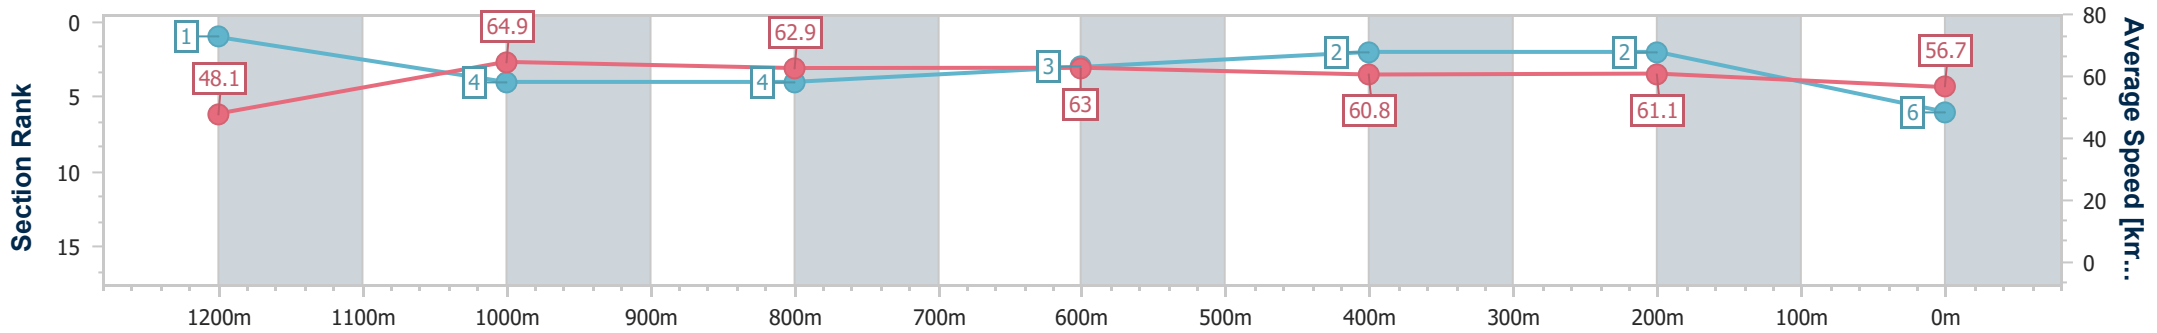

Horse/Jockey Name	Too Much Makeup
Final Rank	6
Fastest Section Time (Section)	0:11.17 (1200m)
Top Speed [km/h] (Section)	65.6 (1200m)
Race State	Finished

Ipswich QLD Professional
Race 7: GORDON'S PINK GIN Class 1 Handicap - 1350m
10 April 2024 - 15:30
Track Rating: Soft 5, Weather: Fine, Rail Position: +3m

Section	Overall	1200m	1000m	800m	600m	400m	200m
Section Times	1:21.74 [6] (0:11.20)	1:10.54 [1] (0:11.17)	0:59.37 [4] (0:11.48)	0:47.89 [4] (0:11.52)	0:36.37 [3] (0:11.86)	0:24.51 [2] (0:11.87)	0:12.64 [2] (0:12.64)
Average Speed [km/h]	48.1	64.9	62.9	63.0	60.8	61.1	56.7
Top Speed [km/h]	64.7	65.6	64.5	63.8	62.2	62.3	59.9
Avg. Dist. to Rail [m]	7.0	3.1	2.8	1.2	0.7	1.2	1.5
Avg. Stride Freq. [Hz]	2.3	2.4	2.4	2.4	2.4	2.4	2.3
Avg. Stride Length [m]	5.8	7.4	7.3	7.3	7.2	7.1	6.9

- [ ] Ranking at each section and finish
- -.-.- No data available at this section
- NA No data available