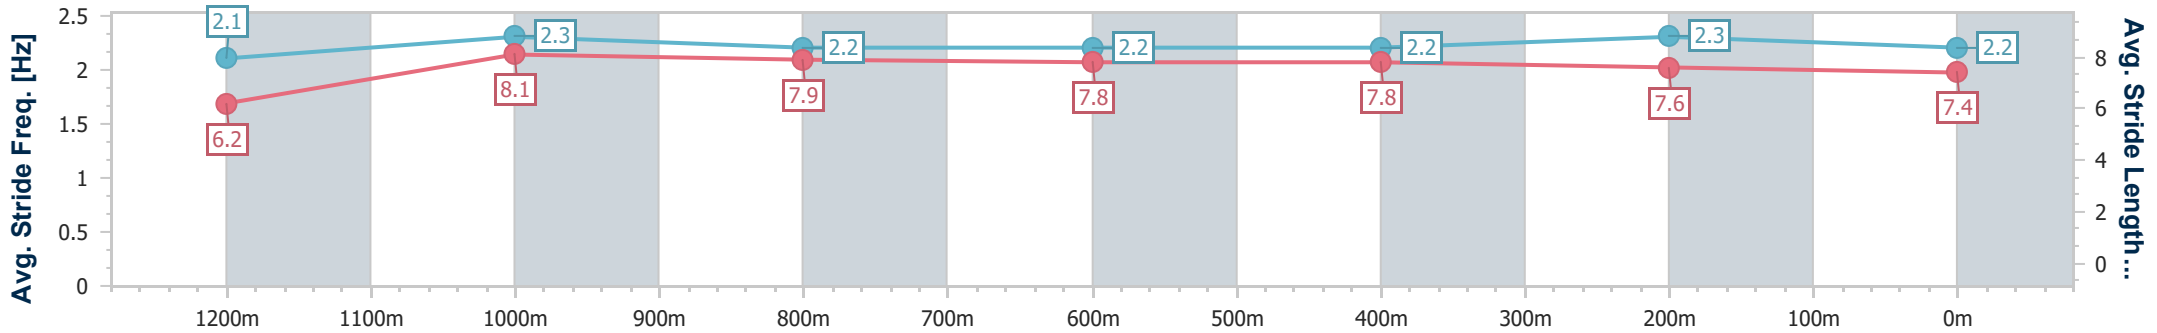

Horse/Jockey Name	Drialle
Final Rank	4
Fastest Section Time (Section)	0:10.98 (1200m)
Top Speed [km/h] (Section)	67.8 (1200m)
Race State	Finished

Ipswich QLD Professional
Race 7: GORDON'S PINK GIN Class 1 Handicap - 1350m
10 April 2024 - 15:30
Track Rating: Soft 5, Weather: Fine, Rail Position: +3m

Section	Overall	1200m	1000m	800m	600m	400m	200m
Section Times	1:21.61 [4] (0:11.58)	1:10.03 [7] (0:10.98)	0:59.05 [7] (0:11.47)	0:47.58 [8] (0:11.77)	0:35.81 [8] (0:11.77)	0:24.04 [7] (0:11.75)	0:12.29 [5] (0:12.29)
Average Speed [km/h]	46.8	65.8	62.7	61.3	61.1	61.6	58.6
Top Speed [km/h]	63.0	67.8	64.4	63.4	62.2	62.1	61.3
Avg. Dist. to Rail [m]	3.6	1.6	0.6	0.3	0.4	2.3	3.3
Avg. Stride Freq. [Hz]	2.1	2.3	2.2	2.2	2.2	2.3	2.2
Avg. Stride Length [m]	6.2	8.1	7.9	7.8	7.8	7.6	7.4

- [ ] Ranking at each section and finish
- -.-.- No data available at this section
- NA No data available