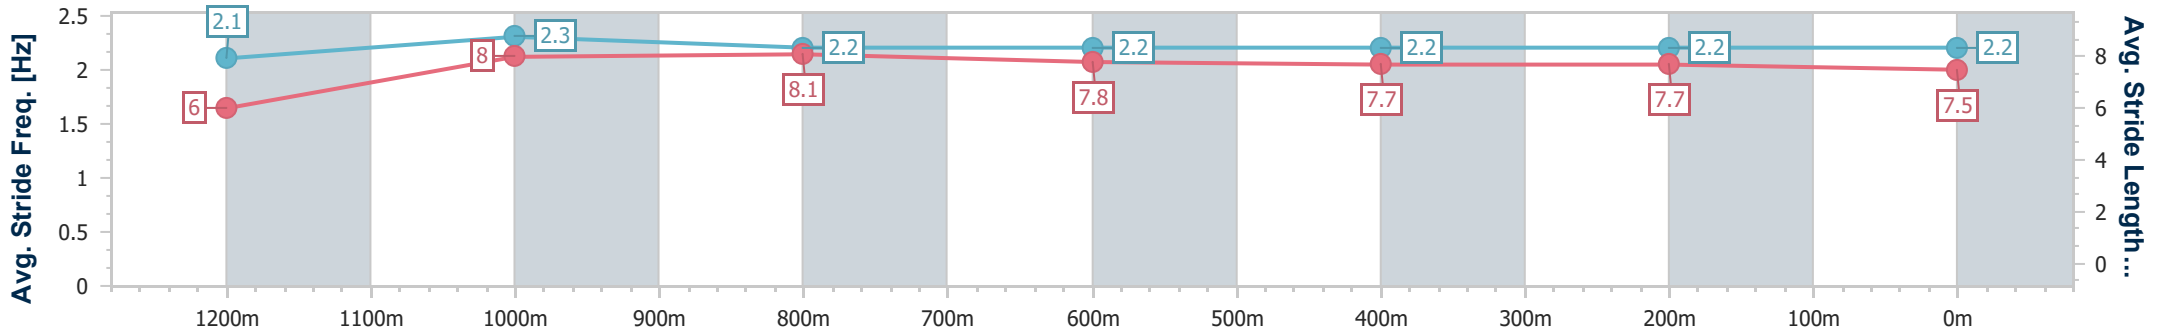

Horse/Jockey Name	Tokyo Bandit
Final Rank	5
Fastest Section Time (Section)	0:11.18 (1200m)
Top Speed [km/h] (Section)	65.5 (1200m)
Race State	Finished

Ipswich QLD Professional
Race 7: GORDON'S PINK GIN Class 1 Handicap - 1350m
10 April 2024 - 15:30
Track Rating: Soft 5, Weather: Fine, Rail Position: +3m

Section	Overall	1200m	1000m	800m	600m	400m	200m
Section Times	1:21.70 [5] (0:11.71)	1:09.99 [10] (0:11.18)	0:58.81 [10] (0:11.44)	0:47.37 [10] (0:11.63)	0:35.74 [9] (0:11.86)	0:23.88 [9] (0:11.83)	0:12.05 [9] (0:12.05)
Average Speed [km/h]	46.1	64.7	63.1	61.8	60.9	61.3	59.8
Top Speed [km/h]	63.2	65.5	64.7	62.8	61.6	61.5	61.9
Avg. Dist. to Rail [m]	11.0	3.4	1.0	0.2	0.7	1.9	4.1
Avg. Stride Freq. [Hz]	2.1	2.3	2.2	2.2	2.2	2.2	2.2
Avg. Stride Length [m]	6.0	8.0	8.1	7.8	7.7	7.7	7.5

- [ ] Ranking at each section and finish
- -.-.- No data available at this section
- NA No data available