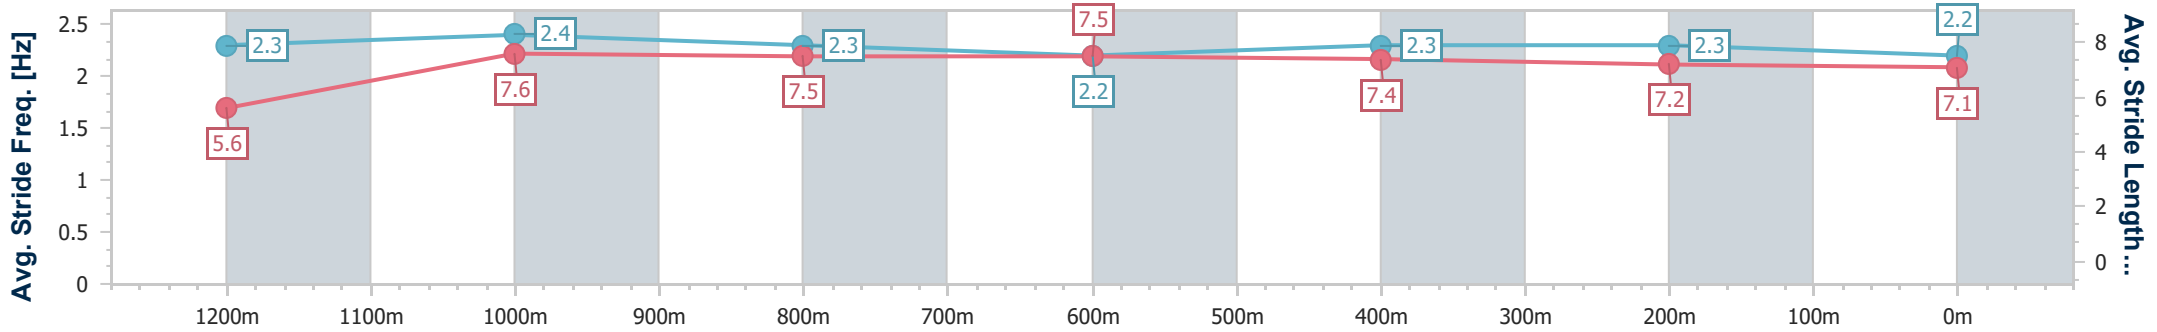

- [ ] Ranking at each section and finish
- .-.- No data available at this section
- NA No data available

Horse/Jockey Name	Sing A Rainbow
Final Rank	12
Fastest Section Time (Section)	0:11.09 (1200m)
Top Speed [km/h] (Section)	66.1 (1200m)
Race State	Finished

Ipswich QLD Professional  
 Race 7: GORDON'S PINK GIN Class 1 Handicap - 1350m  
 10 April 2024 - 15:30  
 Track Rating: Soft 5, Weather: Fine, Rail Position: +3m

Section	Overall	1200m	1000m	800m	600m	400m	200m
Section Times	1:22.77 [12] (0:11.60)	1:11.17 [8] (0:11.09)	1:00.08 [9] (0:11.55)	0:48.53 [9] (0:11.83)	0:36.70 [10] (0:11.88)	0:24.82 [11] (0:12.14)	0:12.68 [12] (0:12.68)
Average Speed [km/h]	46.5	65.1	62.3	61.0	60.7	59.3	56.8
Top Speed [km/h]	63.0	66.1	64.0	62.1	61.3	60.6	58.3
Avg. Dist. to Rail [m]	2.8	0.8	0.2	0.2	0.2	0.8	3.8
Avg. Stride Freq. [Hz]	2.3	2.4	2.3	2.2	2.3	2.3	2.2
Avg. Stride Length [m]	5.6	7.6	7.5	7.5	7.4	7.2	7.1