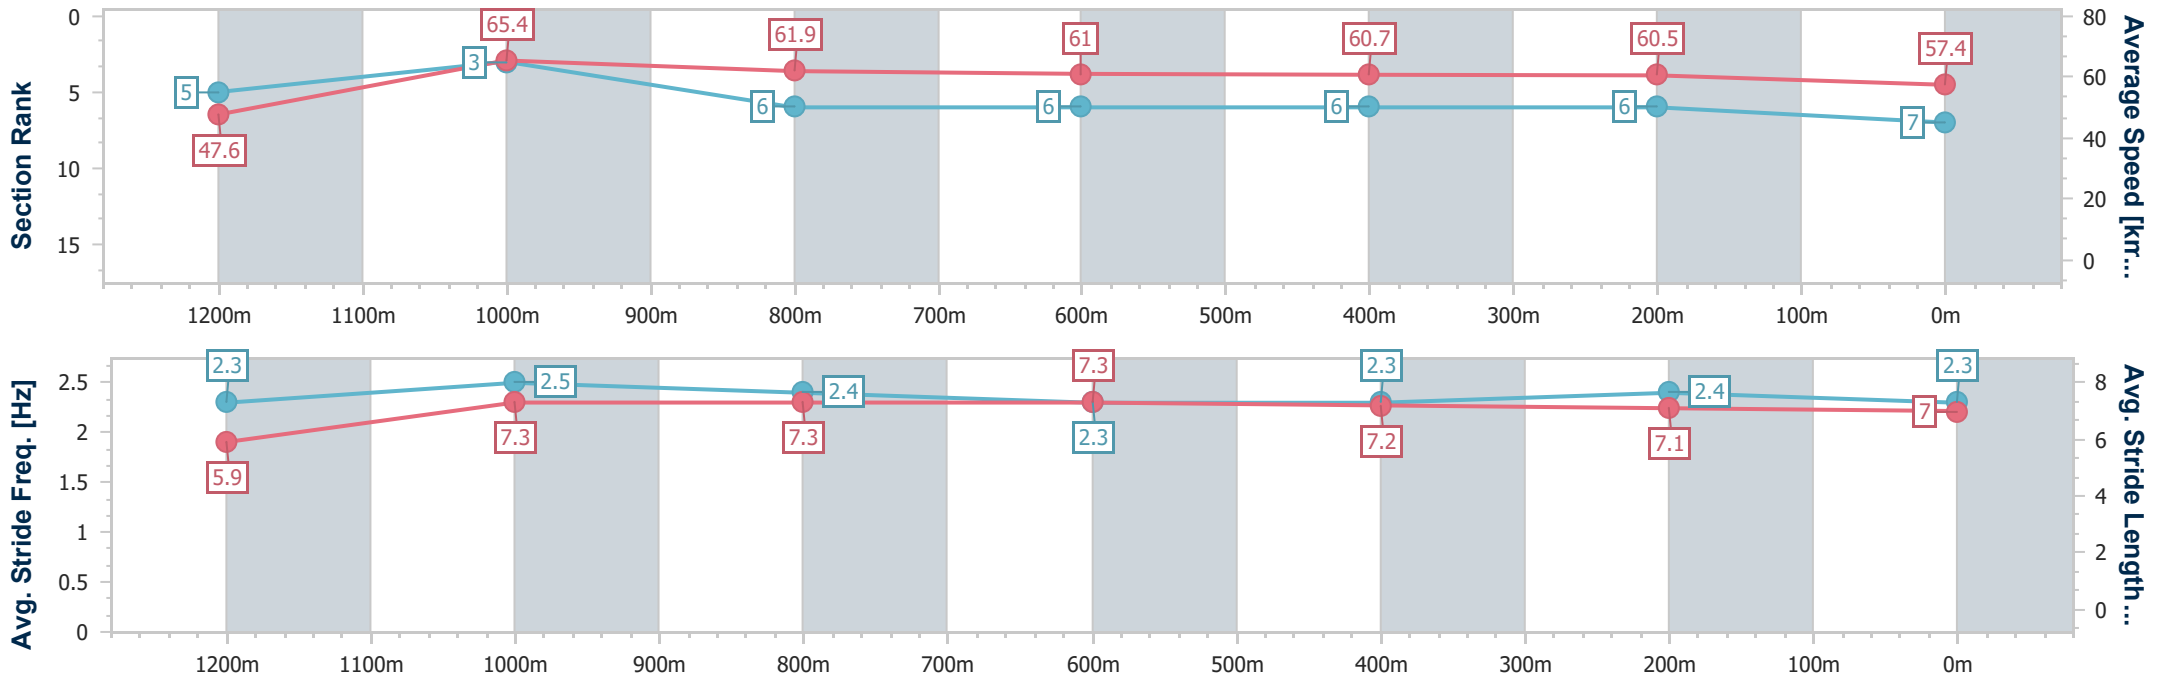

Horse/Jockey Name	Sukiche
Final Rank	7
Fastest Section Time (Section)	0:10.93 (1200m)
Top Speed [km/h] (Section)	67.4 (1200m)
Race State	Finished

Ipswich QLD Professional
Race 7: GORDON'S PINK GIN Class 1 Handicap - 1350m
10 April 2024 - 15:30
Track Rating: Soft 5, Weather: Fine, Rail Position: +3m

Section	Overall	1200m	1000m	800m	600m	400m	200m
Section Times	1:21.96 [7] (0:11.40)	1:10.56 [5] (0:10.93)	0:59.63 [3] (0:11.62)	0:48.01 [6] (0:11.75)	0:36.26 [6] (0:11.84)	0:24.42 [6] (0:11.90)	0:12.52 [6] (0:12.52)
Average Speed [km/h]	47.6	65.4	61.9	61.0	60.7	60.5	57.4
Top Speed [km/h]	64.1	67.4	64.0	62.2	62.1	61.1	60.0
Avg. Dist. to Rail [m]	2.2	1.7	1.2	0.7	0.3	0.3	2.4
Avg. Stride Freq. [Hz]	2.3	2.5	2.4	2.3	2.3	2.4	2.3
Avg. Stride Length [m]	5.9	7.3	7.3	7.3	7.2	7.1	7.0

- [ ] Ranking at each section and finish
- -.-.- No data available at this section
- NA No data available