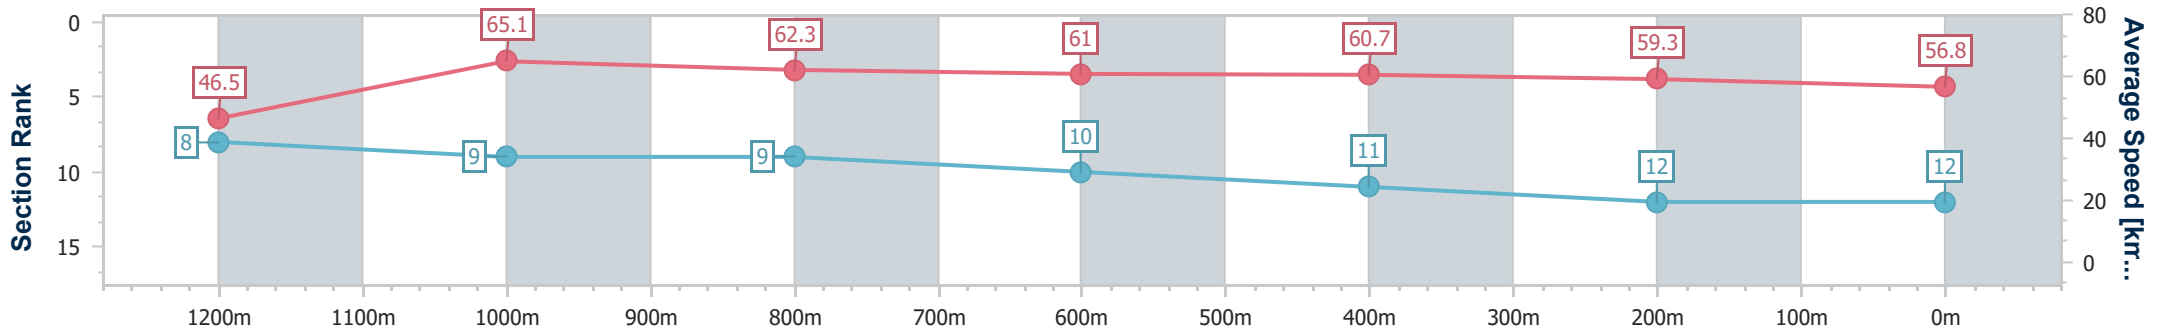

Horse/Jockey Name	Sing A Rainbow
Final Rank	12
Fastest Section Time (Section)	0:11.09 (1200m)
Top Speed [km/h] (Section)	66.1 (1200m)
Race State	Finished

Ipswich QLD Professional
Race 7: GORDON'S PINK GIN Class 1 Handicap - 1350m
10 April 2024 - 15:30
Track Rating: Soft 5, Weather: Fine, Rail Position: +3m

Section	Overall	1200m	1000m	800m	600m	400m	200m
Section Times	1:22.77 [12] (0:11.60)	1:11.17 [8] (0:11.09)	1:00.08 [9] (0:11.55)	0:48.53 [9] (0:11.83)	0:36.70 [10] (0:11.88)	0:24.82 [11] (0:12.14)	0:12.68 [12] (0:12.68)
Average Speed [km/h]	46.5	65.1	62.3	61.0	60.7	59.3	56.8
Top Speed [km/h]	63.0	66.1	64.0	62.1	61.3	60.6	58.3
Avg. Dist. to Rail [m]	2.8	0.8	0.2	0.2	0.2	0.8	3.8
Avg. Stride Freq. [Hz]	2.3	2.4	2.3	2.2	2.3	2.3	2.2
Avg. Stride Length [m]	5.6	7.6	7.5	7.5	7.4	7.2	7.1

- [ ] Ranking at each section and finish
- -.-.- No data available at this section
- NA No data available