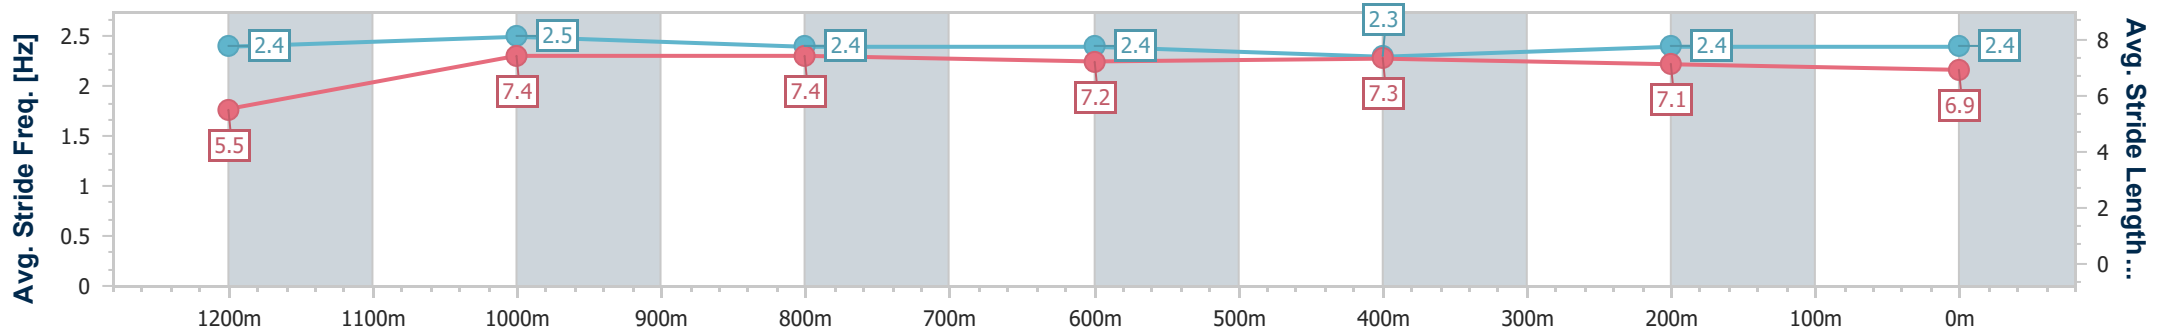

Horse/Jockey Name	Aitutaki
Final Rank	2
Fastest Section Time (Section)	0:10.90 (1200m)
Top Speed [km/h] (Section)	67.2 (1200m)
Race State	Finished

Ipswich QLD Professional
Race 7: GORDON'S PINK GIN Class 1 Handicap - 1350m
10 April 2024 - 15:30
Track Rating: Soft 5, Weather: Fine, Rail Position: +3m

Section	Overall	1200m	1000m	800m	600m	400m	200m
Section Times	1:21.40 [2] (0:11.61)	1:09.79 [9] (0:10.90)	0:58.89 [6] (0:11.40)	0:47.49 [5] (0:11.74)	0:35.75 [5] (0:11.87)	0:23.88 [5] (0:11.72)	0:12.16 [4] (0:12.16)
Average Speed [km/h]	46.4	66.2	63.0	61.2	60.5	61.5	59.2
Top Speed [km/h]	65.8	67.2	65.1	62.5	61.7	62.9	61.3
Avg. Dist. to Rail [m]	1.6	0.9	0.4	1.0	0.7	1.7	2.9
Avg. Stride Freq. [Hz]	2.4	2.5	2.4	2.4	2.3	2.4	2.4
Avg. Stride Length [m]	5.5	7.4	7.4	7.2	7.3	7.1	6.9

- [ ] Ranking at each section and finish
- -.-.- No data available at this section
- NA No data available