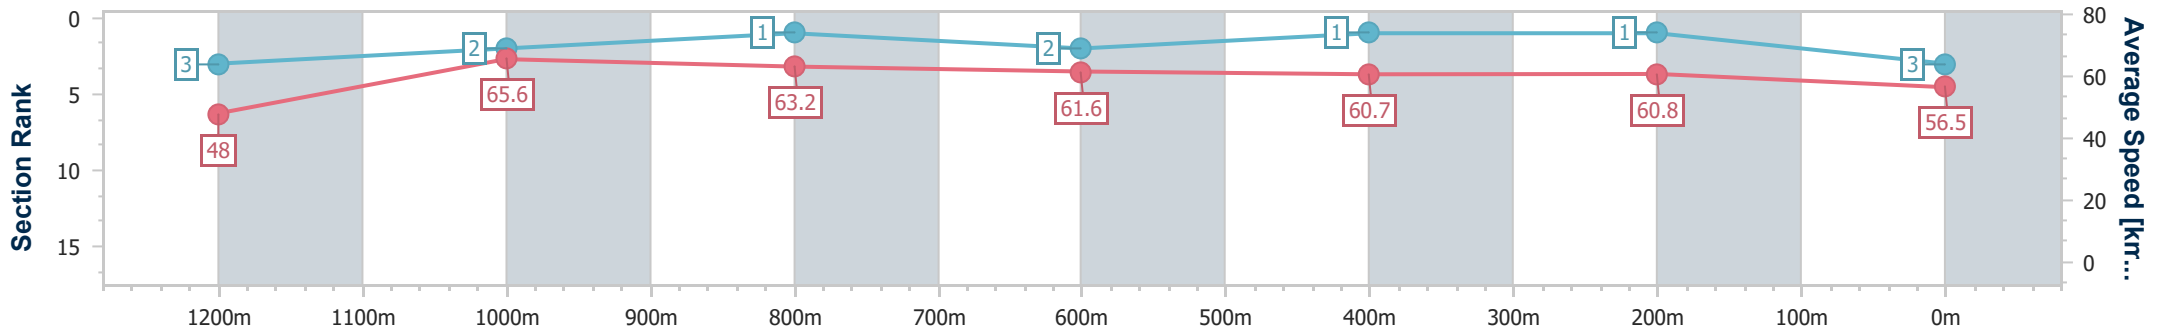

Horse/Jockey Name	Twilight Rock
Final Rank	3
Fastest Section Time (Section)	0:10.97 (1200m)
Top Speed [km/h] (Section)	66.6 (1200m)
Race State	Finished

Ipswich QLD Professional
Race 7: GORDON'S PINK GIN Class 1 Handicap - 1350m
10 April 2024 - 15:30
Track Rating: Soft 5, Weather: Fine, Rail Position: +3m

Section	Overall	1200m	1000m	800m	600m	400m	200m
Section Times	1:21.60 [3] (0:11.28)	1:10.32 [3] (0:10.97)	0:59.35 [2] (0:11.40)	0:47.95 [1] (0:11.66)	0:36.29 [2] (0:11.76)	0:24.53 [1] (0:11.76)	0:12.77 [1] (0:12.77)
Average Speed [km/h]	48.0	65.6	63.2	61.6	60.7	60.8	56.5
Top Speed [km/h]	65.9	66.6	64.7	62.6	61.6	62.0	58.7
Avg. Dist. to Rail [m]	8.4	2.9	0.9	0.5	1.6	1.1	1.0
Avg. Stride Freq. [Hz]	2.2	2.3	2.2	2.2	2.2	2.2	2.1
Avg. Stride Length [m]	6.2	7.9	7.9	7.7	7.8	7.6	7.4

- [ ] Ranking at each section and finish
- -.-.- No data available at this section
- NA No data available