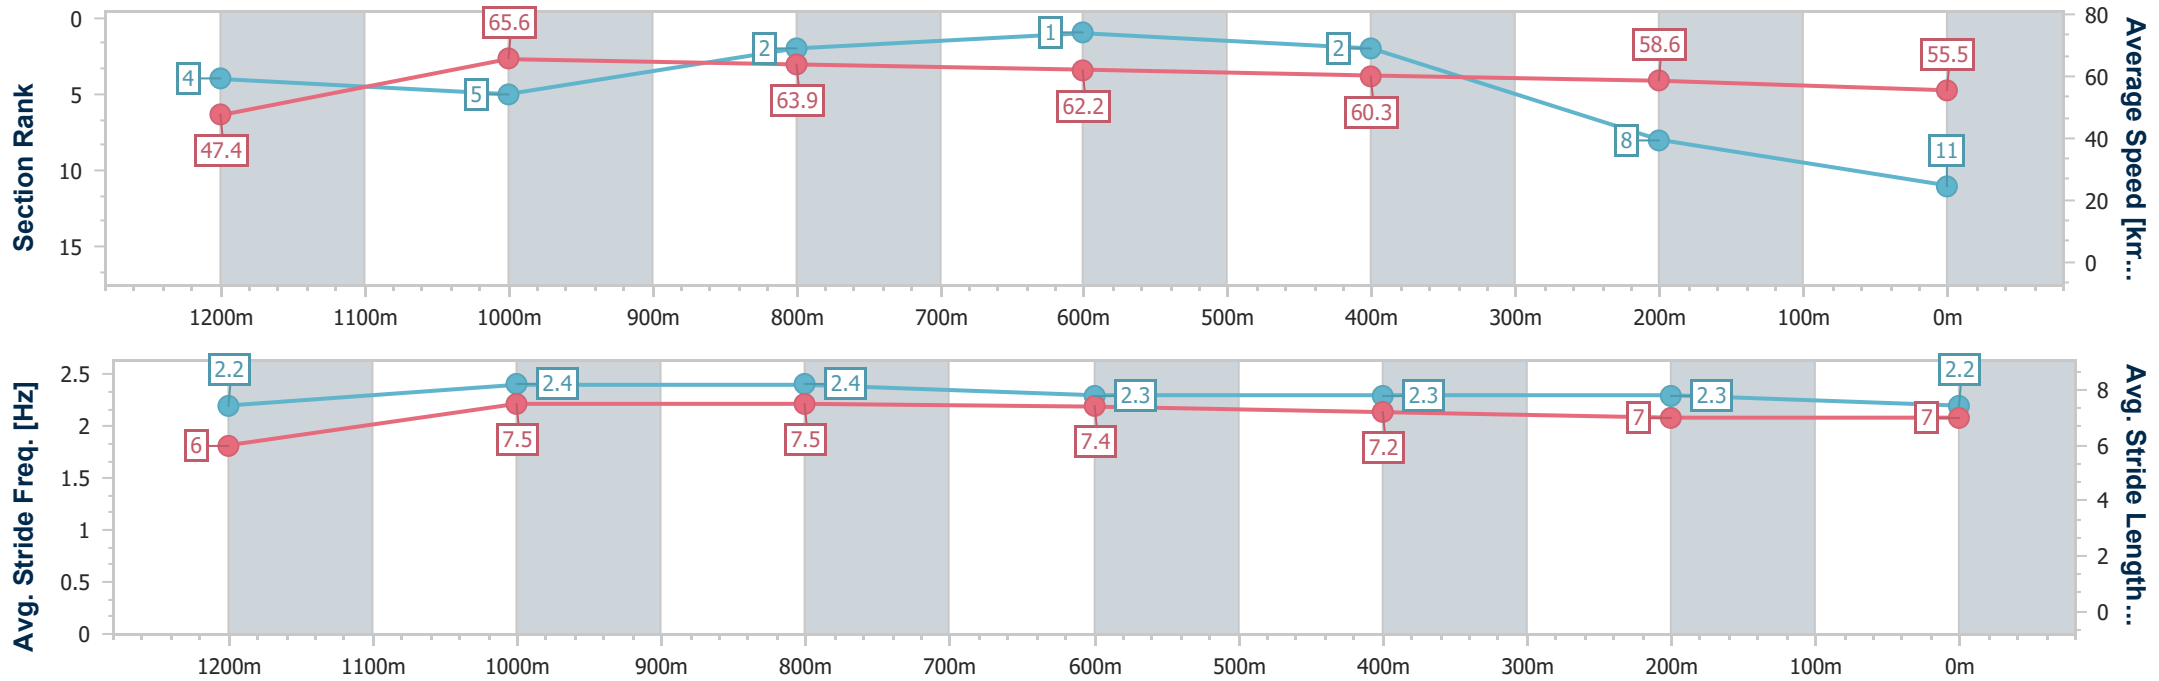

Horse/Jockey Name	Anatini
Final Rank	11
Fastest Section Time (Section)	0:11.01 (1200m)
Top Speed [km/h] (Section)	66.7 (1200m)
Race State	Finished

Ipswich QLD Professional
Race 7: GORDON'S PINK GIN Class 1 Handicap - 1350m
10 April 2024 - 15:30
Track Rating: Soft 5, Weather: Fine, Rail Position: +3m

Section	Overall	1200m	1000m	800m	600m	400m	200m
Section Times	1:22.44 [11] (0:11.39)	1:11.05 [4] (0:11.01)	1:00.04 [5] (0:11.33)	0:48.71 [2] (0:11.57)	0:37.14 [1] (0:11.93)	0:25.21 [2] (0:12.26)	0:12.95 [8] (0:12.95)
Average Speed [km/h]	47.4	65.6	63.9	62.2	60.3	58.6	55.5
Top Speed [km/h]	65.0	66.7	65.0	63.6	61.7	60.1	57.4
Avg. Dist. to Rail [m]	5.0	2.2	1.8	0.5	0.5	0.6	1.6
Avg. Stride Freq. [Hz]	2.2	2.4	2.4	2.3	2.3	2.3	2.2
Avg. Stride Length [m]	6.0	7.5	7.5	7.4	7.2	7.0	7.0

- [ ] Ranking at each section and finish
- -.-.- No data available at this section
- NA No data available