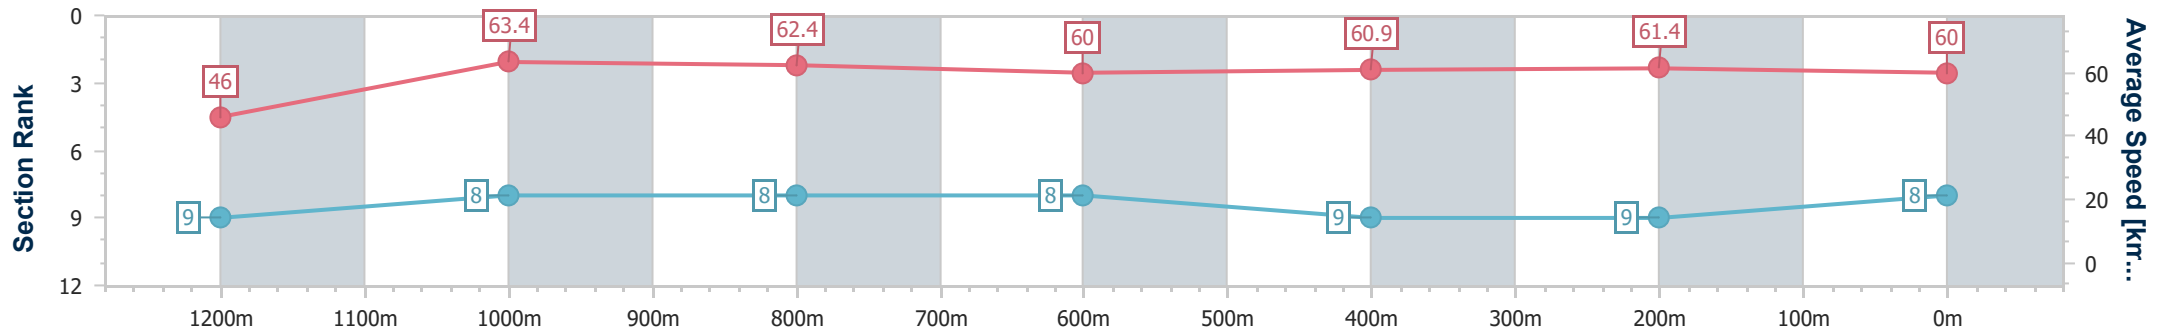

- [] Ranking at each section and finish
- .-.- No data available at this section
- NA No data available

Horse/Jockey Name	Shopping Wise
Final Rank	8
Fastest Section Time (Section)	0:11.25 (Overall)
Top Speed [km/h] (Section)	64.6 (1000m)
Race State	Finished

Ipswich QLD Professional

Race 3: SCHWEPPE'S Class 4 Handicap - 1350m

10 April 2024 - 13:08

Track Rating: Soft 5, Weather: Fine, Rail Position: +3m

Section	Overall	1200m	1000m	800m	600m	400m	200m
Section Times	1:21.59 [8] (0:11.25)	1:10.34 [9] (0:11.37)	0:58.97 [8] (0:11.48)	0:47.49 [8] (0:11.96)	0:35.53 [8] (0:11.80)	0:23.73 [9] (0:11.67)	0:12.06 [9] (0:12.06)
Average Speed [km/h]	46.0	63.4	62.4	60.0	60.9	61.4	60.0
Top Speed [km/h]	54.0	64.1	64.6	63.1	61.8	62.5	63.0
Avg. Dist. to Rail [m]	4.9	0.7	0.6	1.0	0.9	1.2	2.3
Avg. Stride Freq. [Hz]	2.1	2.2	2.2	2.1	2.2	2.2	2.1
Avg. Stride Length [m]	6.1	8.0	7.9	7.8	7.8	7.7	7.8

- [] Ranking at each section and finish
- .-.- No data available at this section
- NA No data available

Horse/Jockey Name	Aperitivo
Final Rank	9
Fastest Section Time (Section)	0:10.93 (Overall)
Top Speed [km/h] (Section)	65.9 (1200m)
Race State	Finished