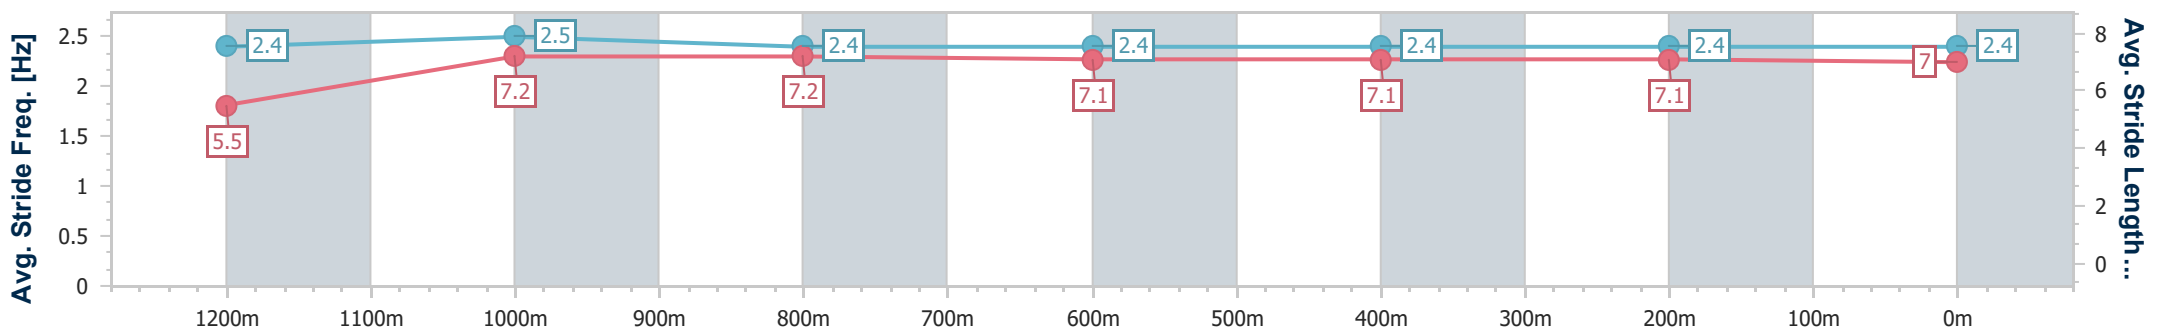

Ipswich QLD Professional

Race 3: SCHWEPPE'S Class 4 Handicap - 1350m

10 April 2024 - 13:08

Track Rating: Soft 5, Weather: Fine, Rail Position: +3m

Section	Overall	1200m	1000m	800m	600m	400m	200m
Section Times	1:21.19 [5] (0:11.00)	1:10.19 [6] (0:11.29)	0:58.90 [6] (0:11.50)	0:47.40 [6] (0:12.02)	0:35.38 [6] (0:11.71)	0:23.67 [5] (0:11.61)	0:12.06 [5] (0:12.06)
Average Speed [km/h]	49.0	64.0	62.4	60.1	61.5	62.1	59.7
Top Speed [km/h]	62.3	65.3	65.0	61.3	62.2	63.7	63.6
Avg. Dist. to Rail [m]	1.0	1.3	0.6	0.4	0.4	1.5	5.6
Avg. Stride Freq. [Hz]	2.4	2.5	2.4	2.4	2.4	2.4	2.4
Avg. Stride Length [m]	5.5	7.2	7.2	7.1	7.1	7.1	7.0

- [] Ranking at each section and finish
- .-.- No data available at this section
- NA No data available

Horse/Jockey Name	Kinetic
Final Rank	6
Fastest Section Time (Section)	0:11.22 (Overall)
Top Speed [km/h] (Section)	64.9 (1000m)
Race State	Finished