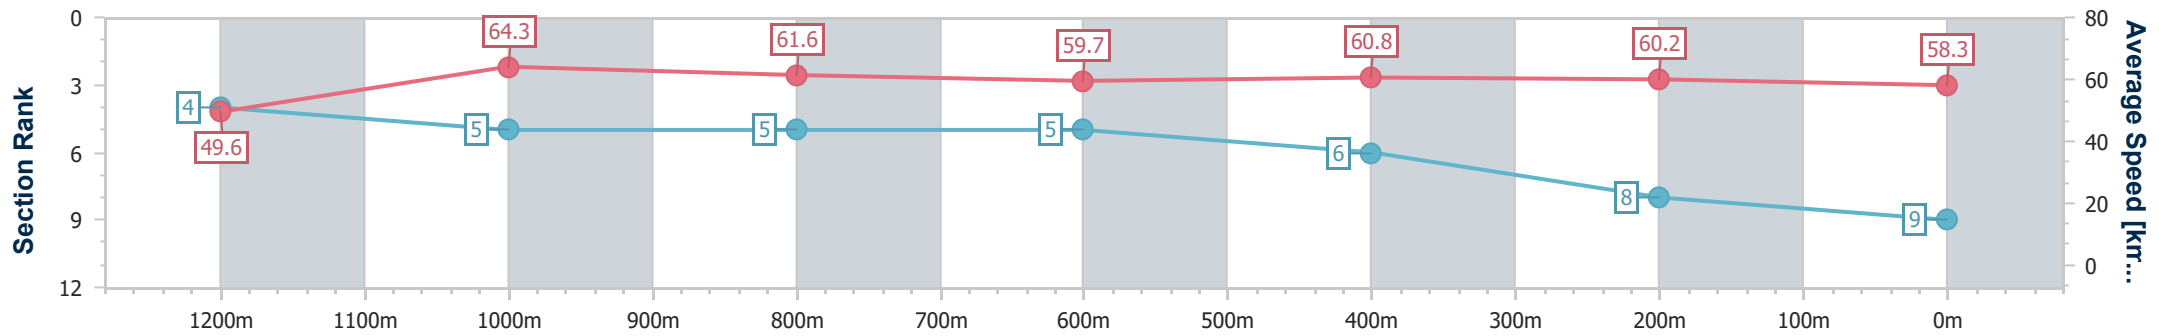

- [] Ranking at each section and finish
- .-.- No data available at this section
- NA No data available

Horse/Jockey Name	Aperitivo
Final Rank	9
Fastest Section Time (Section)	0:10.93 (Overall)
Top Speed [km/h] (Section)	65.9 (1200m)
Race State	Finished

Ipswich QLD Professional

Race 3: SCHWEPPE'S Class 4 Handicap - 1350m

10 April 2024 - 13:08

Track Rating: Soft 5, Weather: Fine, Rail Position: +3m

Section	Overall	1200m	1000m	800m	600m	400m	200m
Section Times	1:21.79 [9] (0:10.93)	1:10.86 [4] (0:11.17)	0:59.69 [5] (0:11.69)	0:48.00 [5] (0:11.97)	0:36.03 [5] (0:11.81)	0:24.22 [6] (0:11.89)	0:12.33 [8] (0:12.33)
Average Speed [km/h]	49.6	64.3	61.6	59.7	60.8	60.2	58.3
Top Speed [km/h]	63.2	65.9	64.1	60.7	61.1	60.9	60.5
Avg. Dist. to Rail [m]	1.0	0.5	0.6	1.2	1.4	1.1	1.2
Avg. Stride Freq. [Hz]	2.3	2.4	2.3	2.2	2.3	2.3	2.3
Avg. Stride Length [m]	5.8	7.4	7.6	7.5	7.5	7.4	7.2

- [] Ranking at each section and finish
- .-.- No data available at this section
- NA No data available