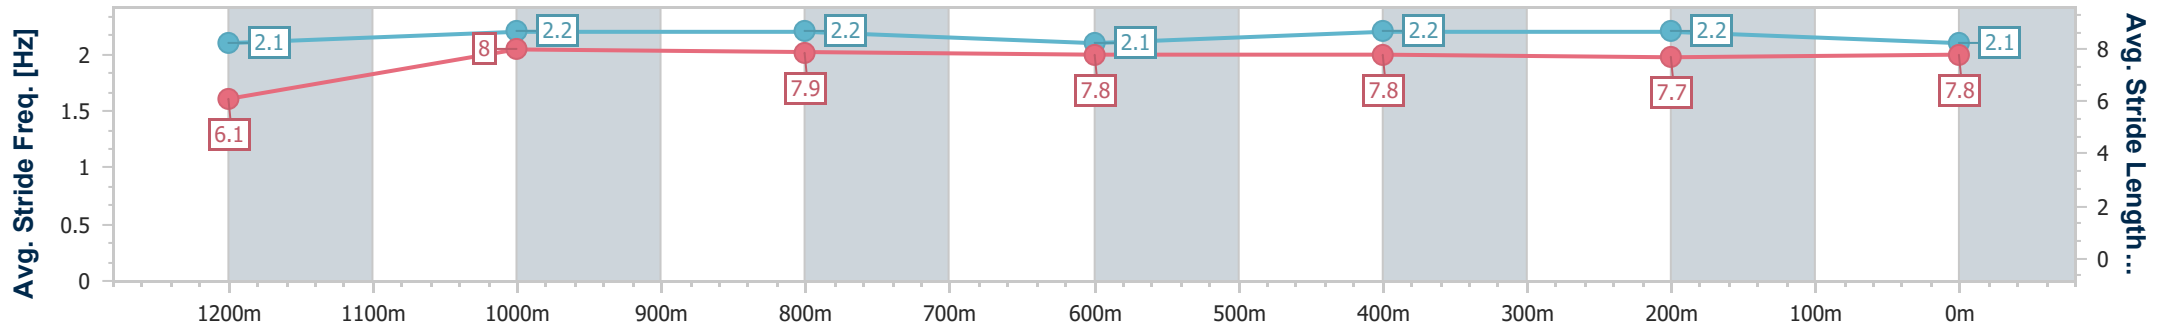

- [] Ranking at each section and finish
- .-.- No data available at this section
- NA No data available

Horse/Jockey Name	Shopping Wise
Final Rank	8
Fastest Section Time (Section)	0:11.25 (Overall)
Top Speed [km/h] (Section)	64.6 (1000m)
Race State	Finished

Ipswich QLD Professional

Race 3: SCHWEPPE'S Class 4 Handicap - 1350m

10 April 2024 - 13:08

Track Rating: Soft 5, Weather: Fine, Rail Position: +3m

Section	Overall	1200m	1000m	800m	600m	400m	200m
Section Times	1:21.59 [8] (0:11.25)	1:10.34 [9] (0:11.37)	0:58.97 [8] (0:11.48)	0:47.49 [8] (0:11.96)	0:35.53 [8] (0:11.80)	0:23.73 [9] (0:11.67)	0:12.06 [9] (0:12.06)
Average Speed [km/h]	46.0	63.4	62.4	60.0	60.9	61.4	60.0
Top Speed [km/h]	54.0	64.1	64.6	63.1	61.8	62.5	63.0
Avg. Dist. to Rail [m]	4.9	0.7	0.6	1.0	0.9	1.2	2.3
Avg. Stride Freq. [Hz]	2.1	2.2	2.2	2.1	2.2	2.2	2.1
Avg. Stride Length [m]	6.1	8.0	7.9	7.8	7.8	7.7	7.8

- [] Ranking at each section and finish
- .-.- No data available at this section
- NA No data available

Horse/Jockey Name	Aperitivo
Final Rank	9
Fastest Section Time (Section)	0:10.93 (Overall)
Top Speed [km/h] (Section)	65.9 (1200m)
Race State	Finished