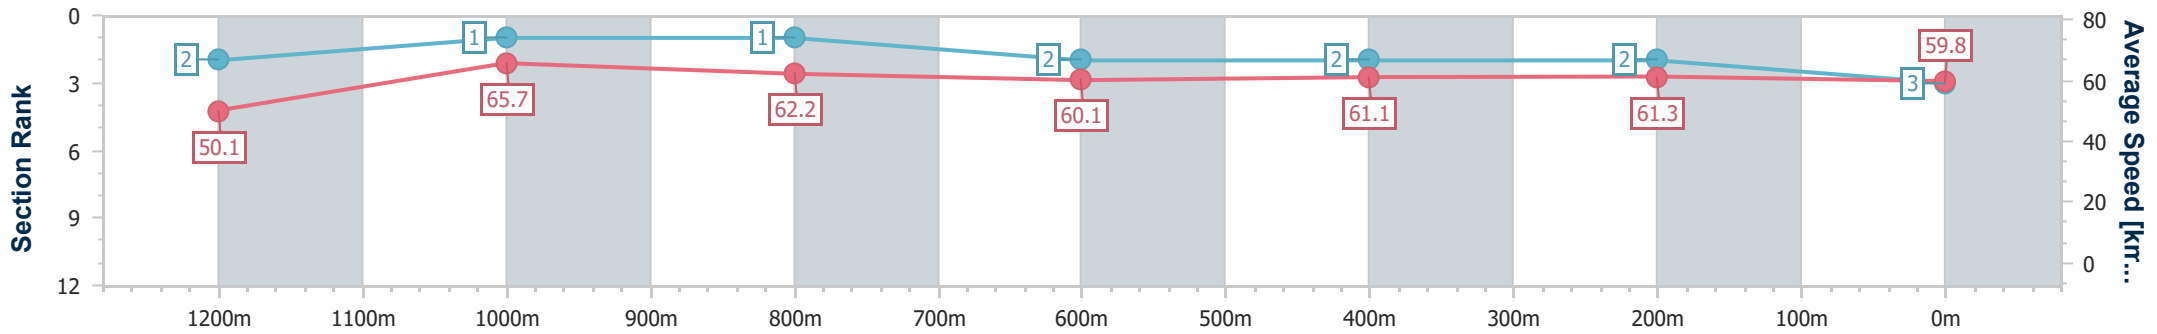

Ipswich QLD Professional

Race 3: SCHWEPPE'S Class 4 Handicap - 1350m

10 April 2024 - 13:08

Track Rating: Soft 5, Weather: Fine, Rail Position: +3m

Section	Overall	1200m	1000m	800m	600m	400m	200m
Section Times	1:20.85 [3] (0:10.77)	1:10.08 [2] (0:10.98)	0:59.10 [1] (0:11.57)	0:47.53 [1] (0:12.00)	0:35.53 [2] (0:11.73)	0:23.80 [2] (0:11.73)	0:12.07 [2] (0:12.07)
Average Speed [km/h]	50.1	65.7	62.2	60.1	61.1	61.3	59.8
Top Speed [km/h]	63.8	66.7	65.5	61.1	61.8	63.2	62.7
Avg. Dist. to Rail [m]	5.0	1.6	0.6	0.3	0.7	1.6	4.3
Avg. Stride Freq. [Hz]	2.5	2.6	2.5	2.4	2.4	2.5	2.4
Avg. Stride Length [m]	5.4	7.1	7.0	6.9	7.0	6.9	6.9