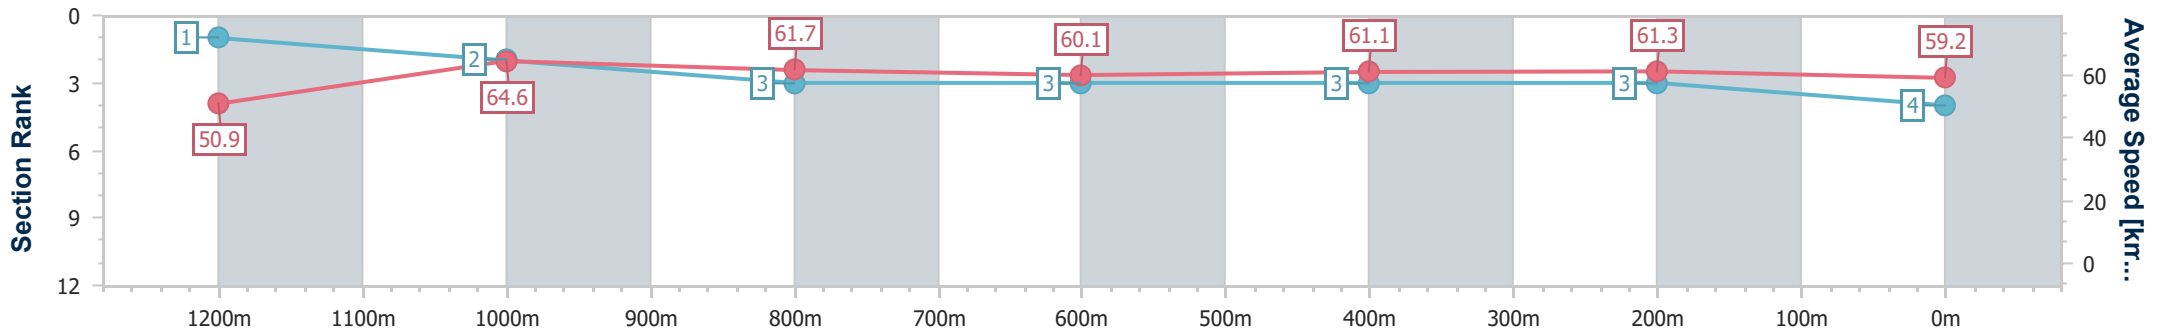

Ipswich QLD Professional

Race 3: SCHWEPPE'S Class 4 Handicap - 1350m

10 April 2024 - 13:08

Track Rating: Soft 5, Weather: Fine, Rail Position: +3m

Section	Overall	1200m	1000m	800m	600m	400m	200m
Section Times	1:21.00 [4] (0:10.65)	1:10.35 [1] (0:11.15)	0:59.20 [2] (0:11.67)	0:47.53 [3] (0:11.90)	0:35.63 [3] (0:11.73)	0:23.90 [3] (0:11.74)	0:12.16 [3] (0:12.16)
Average Speed [km/h]	50.9	64.6	61.7	60.1	61.1	61.3	59.2
Top Speed [km/h]	64.1	65.4	63.8	60.4	62.1	62.1	61.3
Avg. Dist. to Rail [m]	4.6	1.0	0.8	1.2	1.1	1.1	4.1
Avg. Stride Freq. [Hz]	2.4	2.0	2.3	2.3	2.3	2.3	2.3
Avg. Stride Length [m]	5.6	9.1	7.3	7.3	7.3	7.3	7.3