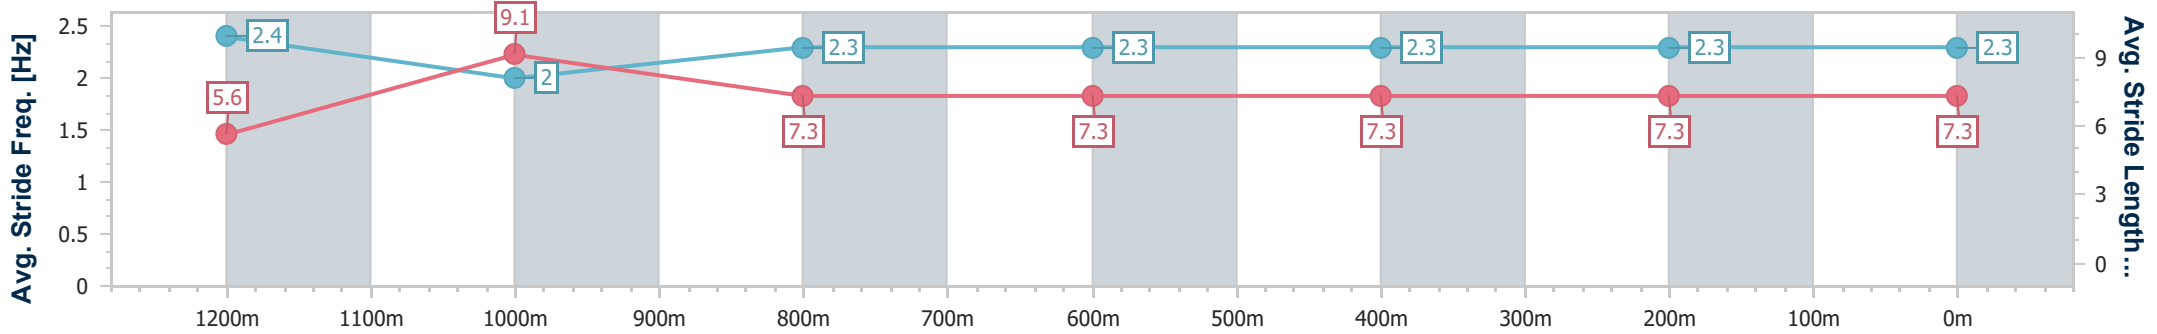

Ipswich QLD Professional

Race 3: SCHWEPPE'S Class 4 Handicap - 1350m

10 April 2024 - 13:08

Track Rating: Soft 5, Weather: Fine, Rail Position: +3m

Section	Overall	1200m	1000m	800m	600m	400m	200m
Section Times	1:21.00 [4] (0:10.65)	1:10.35 [1] (0:11.15)	0:59.20 [2] (0:11.67)	0:47.53 [3] (0:11.90)	0:35.63 [3] (0:11.73)	0:23.90 [3] (0:11.74)	0:12.16 [3] (0:12.16)
Average Speed [km/h]	50.9	64.6	61.7	60.1	61.1	61.3	59.2
Top Speed [km/h]	64.1	65.4	63.8	60.4	62.1	62.1	61.3
Avg. Dist. to Rail [m]	4.6	1.0	0.8	1.2	1.1	1.1	4.1
Avg. Stride Freq. [Hz]	2.4	2.0	2.3	2.3	2.3	2.3	2.3
Avg. Stride Length [m]	5.6	9.1	7.3	7.3	7.3	7.3	7.3