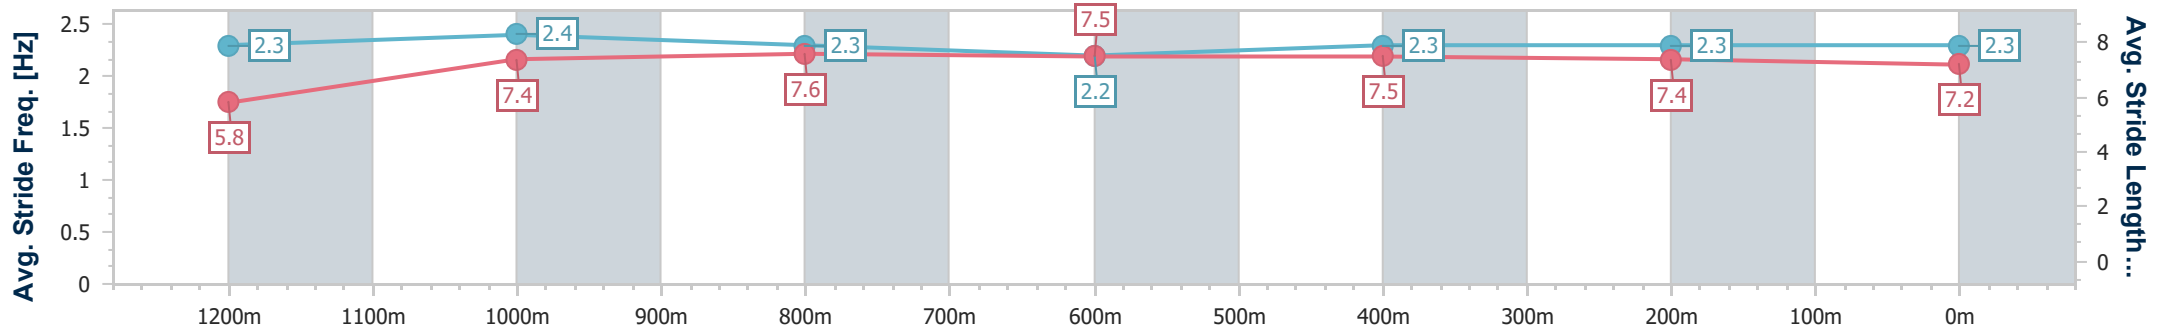

- [] Ranking at each section and finish
- .-.- No data available at this section
- NA No data available

Horse/Jockey Name	Aperitivo
Final Rank	9
Fastest Section Time (Section)	0:10.93 (Overall)
Top Speed [km/h] (Section)	65.9 (1200m)
Race State	Finished

Ipswich QLD Professional

Race 3: SCHWEPPE'S Class 4 Handicap - 1350m

10 April 2024 - 13:08

Track Rating: Soft 5, Weather: Fine, Rail Position: +3m

Section	Overall	1200m	1000m	800m	600m	400m	200m
Section Times	1:21.79 [9] (0:10.93)	1:10.86 [4] (0:11.17)	0:59.69 [5] (0:11.69)	0:48.00 [5] (0:11.97)	0:36.03 [5] (0:11.81)	0:24.22 [6] (0:11.89)	0:12.33 [8] (0:12.33)
Average Speed [km/h]	49.6	64.3	61.6	59.7	60.8	60.2	58.3
Top Speed [km/h]	63.2	65.9	64.1	60.7	61.1	60.9	60.5
Avg. Dist. to Rail [m]	1.0	0.5	0.6	1.2	1.4	1.1	1.2
Avg. Stride Freq. [Hz]	2.3	2.4	2.3	2.2	2.3	2.3	2.3
Avg. Stride Length [m]	5.8	7.4	7.6	7.5	7.5	7.4	7.2

- [] Ranking at each section and finish
- .-.- No data available at this section
- NA No data available