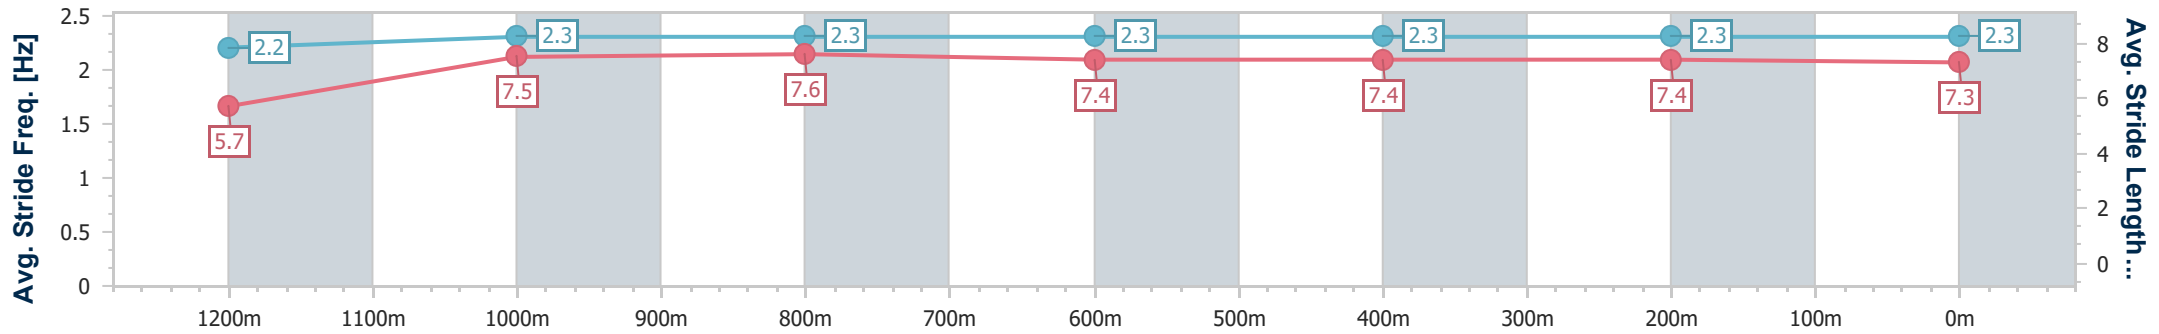

Ipswich QLD Professional

Race 3: SCHWEPPE'S Class 4 Handicap - 1350m

10 April 2024 - 13:08

Track Rating: Soft 5, Weather: Fine, Rail Position: +3m

Section	Overall	1200m	1000m	800m	600m	400m	200m
Section Times	1:21.20 [6] (0:11.22)	1:09.98 [8] (0:11.56)	0:58.42 [9] (0:11.36)	0:47.06 [9] (0:11.93)	0:35.13 [9] (0:11.68)	0:23.45 [8] (0:11.68)	0:11.77 [7] (0:11.77)
Average Speed [km/h]	48.1	62.4	63.6	60.5	61.7	62.0	61.1
Top Speed [km/h]	60.7	64.5	64.9	62.0	62.5	63.6	62.8
Avg. Dist. to Rail [m]	7.7	1.8	1.1	0.3	0.6	1.9	4.6
Avg. Stride Freq. [Hz]	2.2	2.3	2.3	2.3	2.3	2.3	2.3
Avg. Stride Length [m]	5.7	7.5	7.6	7.4	7.4	7.4	7.3

- [] Ranking at each section and finish
- .-.- No data available at this section
- NA No data available

Horse/Jockey Name	Hooks
Final Rank	7
Fastest Section Time (Section)	0:10.99 (Overall)
Top Speed [km/h] (Section)	64.8 (1000m)
Race State	Finished