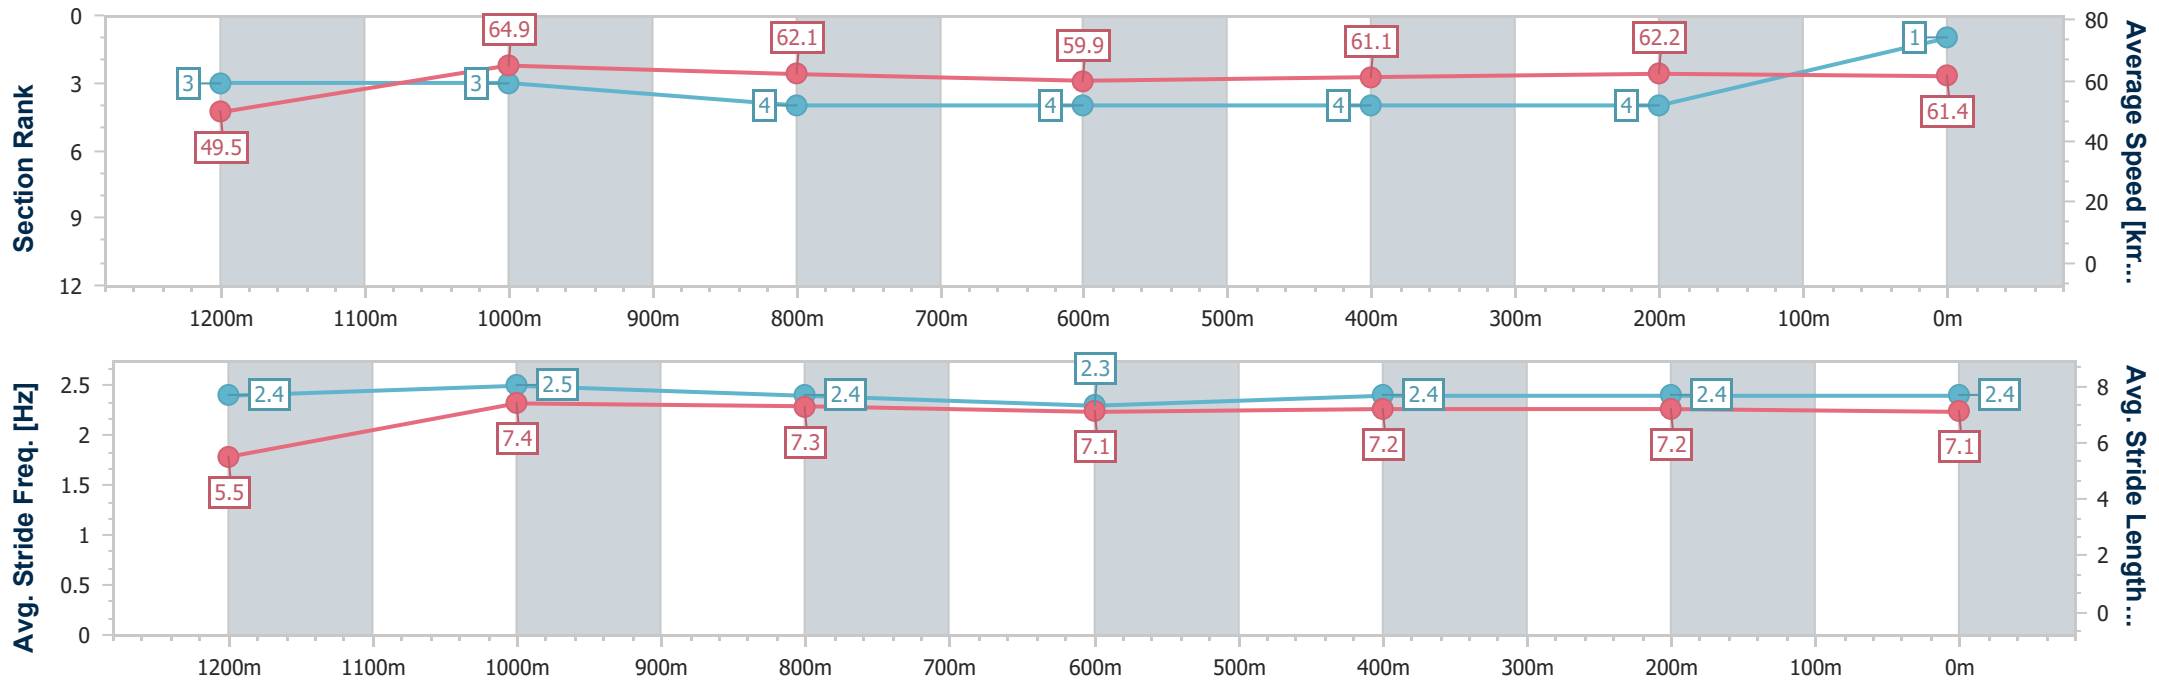

10 April 2024 - 13:08

Track Rating: Soft 5, Weather: Fine, Rail Position: +3m

Section	Overall	1200m	1000m	800m	600m	400m	200m
Section Times	1:20.65 [1] (0:10.93)	1:09.72 [3] (0:11.07)	0:58.65 [3] (0:11.62)	0:47.03 [4] (0:11.94)	0:35.09 [4] (0:11.78)	0:23.31 [4] (0:11.62)	0:11.69 [4] (0:11.69)
Average Speed [km/h]	49.5	64.9	62.1	59.9	61.1	62.2	61.4
Top Speed [km/h]	63.6	66.4	66.2	61.1	62.6	62.8	63.8
Avg. Dist. to Rail [m]	2.3	1.0	0.3	0.7	0.6	1.6	5.6
Avg. Stride Freq. [Hz]	2.4	2.5	2.4	2.3	2.4	2.4	2.4
Avg. Stride Length [m]	5.5	7.4	7.3	7.1	7.2	7.2	7.1