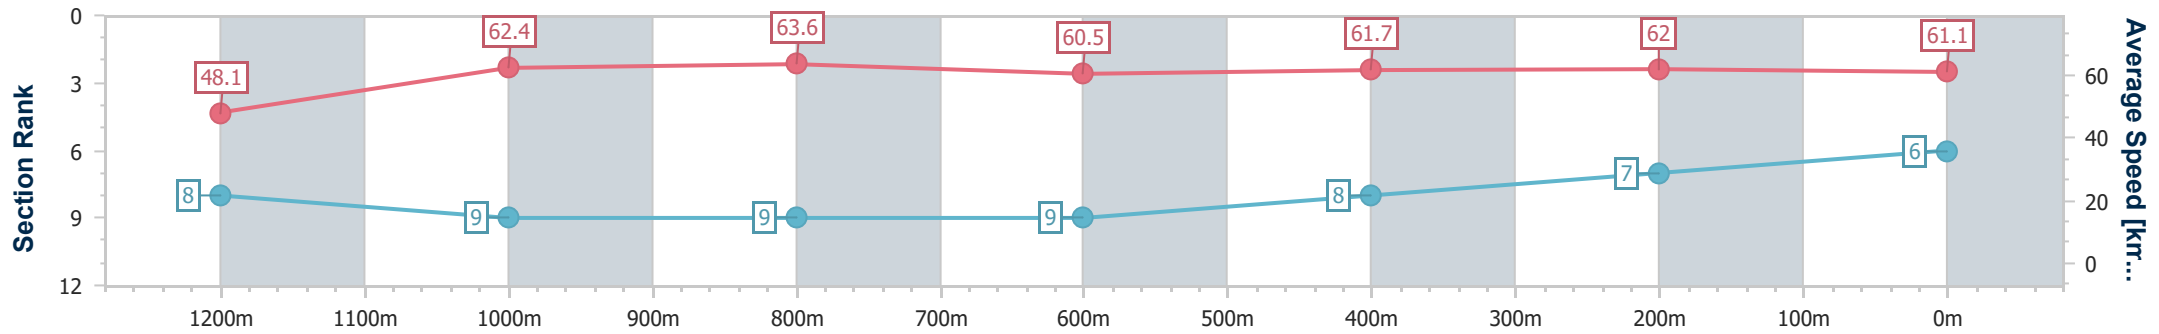

Ipswich QLD Professional

Race 3: SCHWEPPE'S Class 4 Handicap - 1350m

10 April 2024 - 13:08

Track Rating: Soft 5, Weather: Fine, Rail Position: +3m

Section	Overall	1200m	1000m	800m	600m	400m	200m
Section Times	1:21.20 [6] (0:11.22)	1:09.98 [8] (0:11.56)	0:58.42 [9] (0:11.36)	0:47.06 [9] (0:11.93)	0:35.13 [9] (0:11.68)	0:23.45 [8] (0:11.68)	0:11.77 [7] (0:11.77)
Average Speed [km/h]	48.1	62.4	63.6	60.5	61.7	62.0	61.1
Top Speed [km/h]	60.7	64.5	64.9	62.0	62.5	63.6	62.8
Avg. Dist. to Rail [m]	7.7	1.8	1.1	0.3	0.6	1.9	4.6
Avg. Stride Freq. [Hz]	2.2	2.3	2.3	2.3	2.3	2.3	2.3
Avg. Stride Length [m]	5.7	7.5	7.6	7.4	7.4	7.4	7.3

- [] Ranking at each section and finish
- .-.- No data available at this section
- NA No data available

Horse/Jockey Name	Hooks
Final Rank	7
Fastest Section Time (Section)	0:10.99 (Overall)
Top Speed [km/h] (Section)	64.8 (1000m)
Race State	Finished