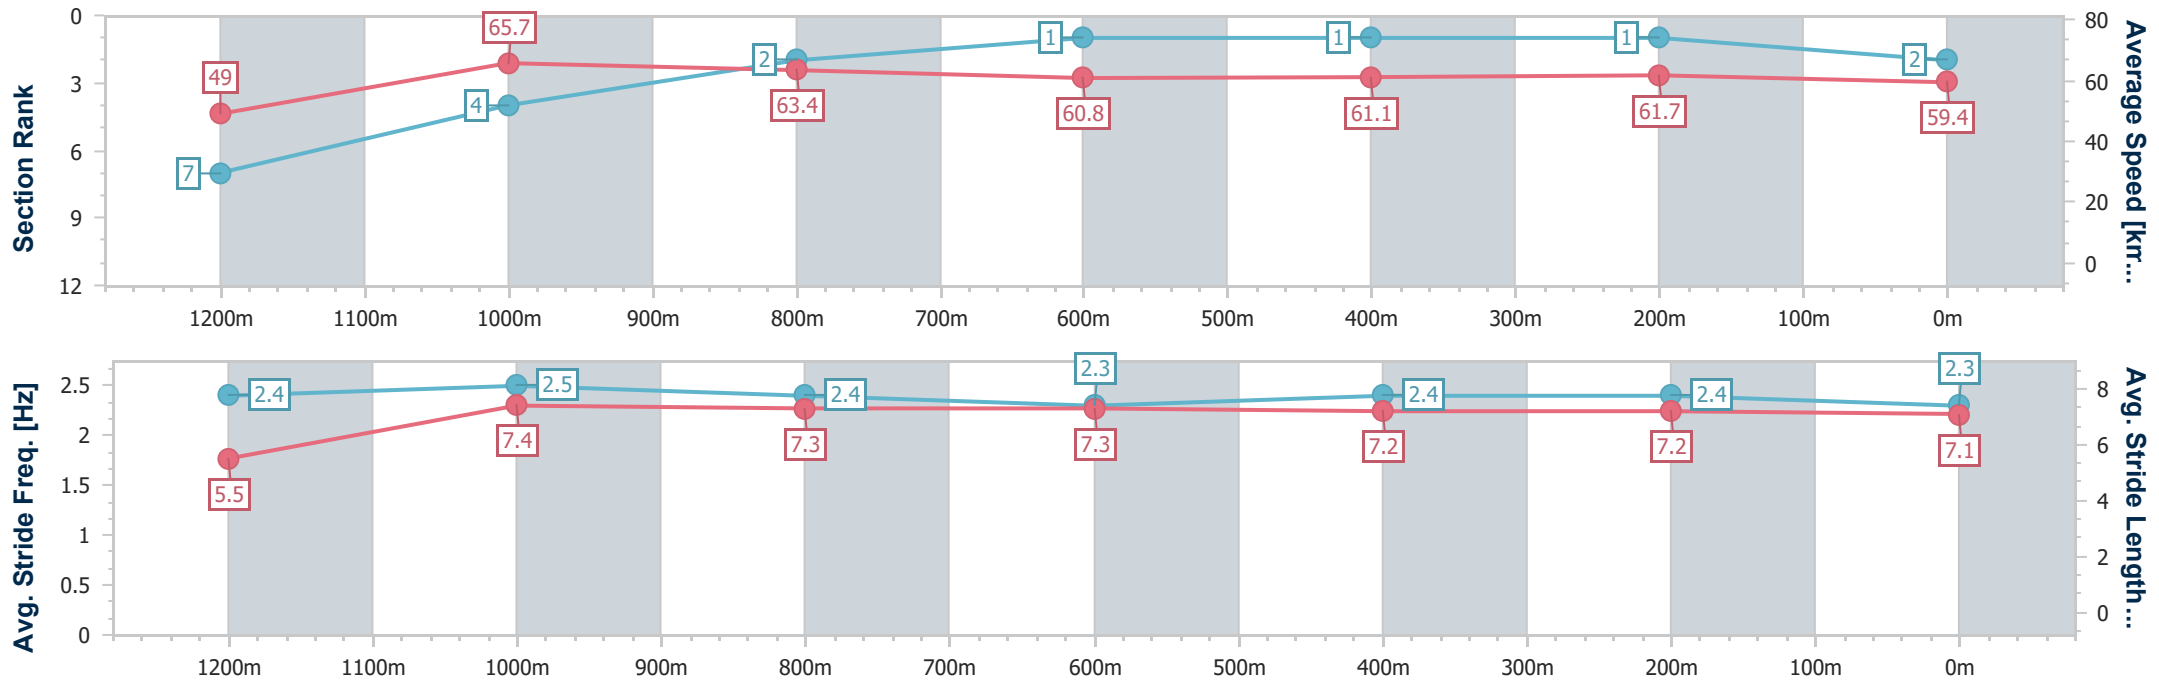

Ipswich QLD Professional

Race 3: SCHWEPPE'S Class 4 Handicap - 1350m

10 April 2024 - 13:08

Track Rating: Soft 5, Weather: Fine, Rail Position: +3m

Section	Overall	1200m	1000m	800m	600m	400m	200m
Section Times	1:20.72 [2] (0:11.03)	1:09.69 [7] (0:10.99)	0:58.70 [4] (0:11.37)	0:47.33 [2] (0:11.83)	0:35.50 [1] (0:11.73)	0:23.77 [1] (0:11.65)	0:12.12 [1] (0:12.12)
Average Speed [km/h]	49.0	65.7	63.4	60.8	61.1	61.7	59.4
Top Speed [km/h]	63.5	66.7	66.6	62.6	62.1	62.2	61.2
Avg. Dist. to Rail [m]	4.1	2.6	1.4	0.2	0.5	0.7	3.0
Avg. Stride Freq. [Hz]	2.4	2.5	2.4	2.3	2.4	2.4	2.3
Avg. Stride Length [m]	5.5	7.4	7.3	7.3	7.2	7.2	7.1