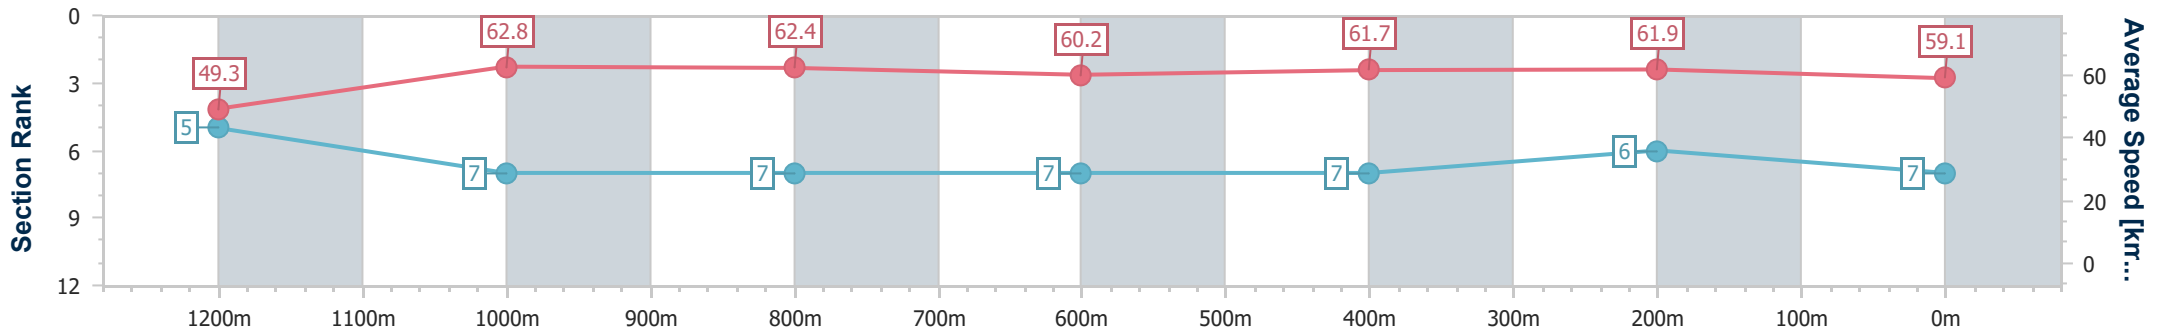

- [] Ranking at each section and finish
- .-.- No data available at this section
- NA No data available

Horse/Jockey Name	Hooks
Final Rank	7
Fastest Section Time (Section)	0:10.99 (Overall)
Top Speed [km/h] (Section)	64.8 (1000m)
Race State	Finished

Ipswich QLD Professional

Race 3: SCHWEPPE'S Class 4 Handicap - 1350m

10 April 2024 - 13:08

Track Rating: Soft 5, Weather: Fine, Rail Position: +3m

Section	Overall	1200m	1000m	800m	600m	400m	200m
Section Times	1:21.44 [7] (0:10.99)	1:10.45 [5] (0:11.50)	0:58.95 [7] (0:11.53)	0:47.42 [7] (0:11.98)	0:35.44 [7] (0:11.62)	0:23.82 [7] (0:11.63)	0:12.19 [6] (0:12.19)
Average Speed [km/h]	49.3	62.8	62.4	60.2	61.7	61.9	59.1
Top Speed [km/h]	62.7	64.4	64.8	61.7	63.1	62.3	61.7
Avg. Dist. to Rail [m]	6.3	2.3	0.9	0.4	0.4	0.6	1.4
Avg. Stride Freq. [Hz]	2.1	2.4	2.4	2.3	2.4	2.4	2.3
Avg. Stride Length [m]	6.1	7.2	7.3	7.2	7.2	7.1	7.1

- [] Ranking at each section and finish
- .-.- No data available at this section
- NA No data available

Horse/Jockey Name	Shopping Wise
Final Rank	8
Fastest Section Time (Section)	0:11.25 (Overall)
Top Speed [km/h] (Section)	64.6 (1000m)
Race State	Finished