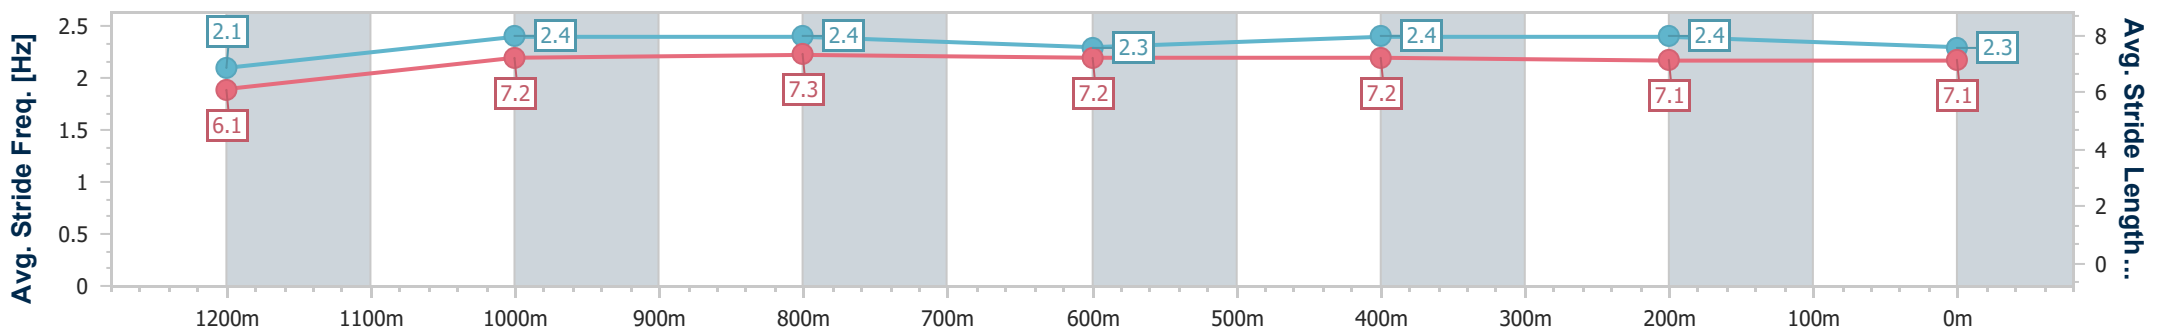

- [] Ranking at each section and finish
- .-.- No data available at this section
- NA No data available

Horse/Jockey Name	Hooks
Final Rank	7
Fastest Section Time (Section)	0:10.99 (Overall)
Top Speed [km/h] (Section)	64.8 (1000m)
Race State	Finished

Ipswich QLD Professional

Race 3: SCHWEPPE'S Class 4 Handicap - 1350m

10 April 2024 - 13:08

Track Rating: Soft 5, Weather: Fine, Rail Position: +3m

Section	Overall	1200m	1000m	800m	600m	400m	200m
Section Times	1:21.44 [7] (0:10.99)	1:10.45 [5] (0:11.50)	0:58.95 [7] (0:11.53)	0:47.42 [7] (0:11.98)	0:35.44 [7] (0:11.62)	0:23.82 [7] (0:11.63)	0:12.19 [6] (0:12.19)
Average Speed [km/h]	49.3	62.8	62.4	60.2	61.7	61.9	59.1
Top Speed [km/h]	62.7	64.4	64.8	61.7	63.1	62.3	61.7
Avg. Dist. to Rail [m]	6.3	2.3	0.9	0.4	0.4	0.6	1.4
Avg. Stride Freq. [Hz]	2.1	2.4	2.4	2.3	2.4	2.4	2.3
Avg. Stride Length [m]	6.1	7.2	7.3	7.2	7.2	7.1	7.1

- [] Ranking at each section and finish
- .-.- No data available at this section
- NA No data available

Horse/Jockey Name	Shopping Wise
Final Rank	8
Fastest Section Time (Section)	0:11.25 (Overall)
Top Speed [km/h] (Section)	64.6 (1000m)
Race State	Finished