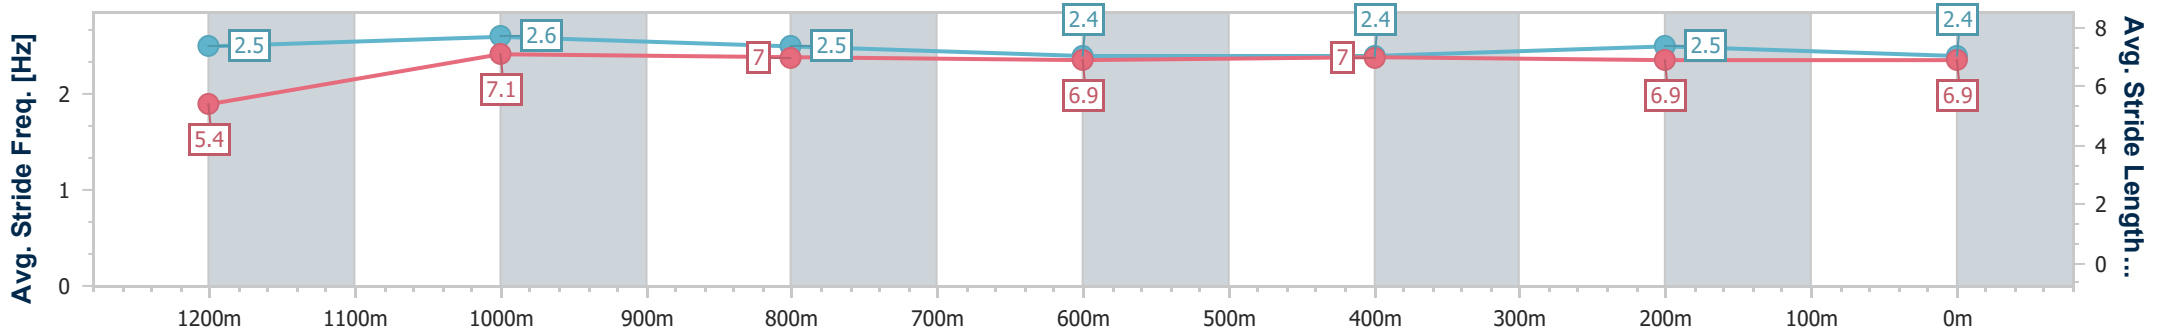

Ipswich QLD Professional

Race 3: SCHWEPPE'S Class 4 Handicap - 1350m

10 April 2024 - 13:08

Track Rating: Soft 5, Weather: Fine, Rail Position: +3m

Section	Overall	1200m	1000m	800m	600m	400m	200m
Section Times	1:20.85 [3] (0:10.77)	1:10.08 [2] (0:10.98)	0:59.10 [1] (0:11.57)	0:47.53 [1] (0:12.00)	0:35.53 [2] (0:11.73)	0:23.80 [2] (0:11.73)	0:12.07 [2] (0:12.07)
Average Speed [km/h]	50.1	65.7	62.2	60.1	61.1	61.3	59.8
Top Speed [km/h]	63.8	66.7	65.5	61.1	61.8	63.2	62.7
Avg. Dist. to Rail [m]	5.0	1.6	0.6	0.3	0.7	1.6	4.3
Avg. Stride Freq. [Hz]	2.5	2.6	2.5	2.4	2.4	2.5	2.4
Avg. Stride Length [m]	5.4	7.1	7.0	6.9	7.0	6.9	6.9