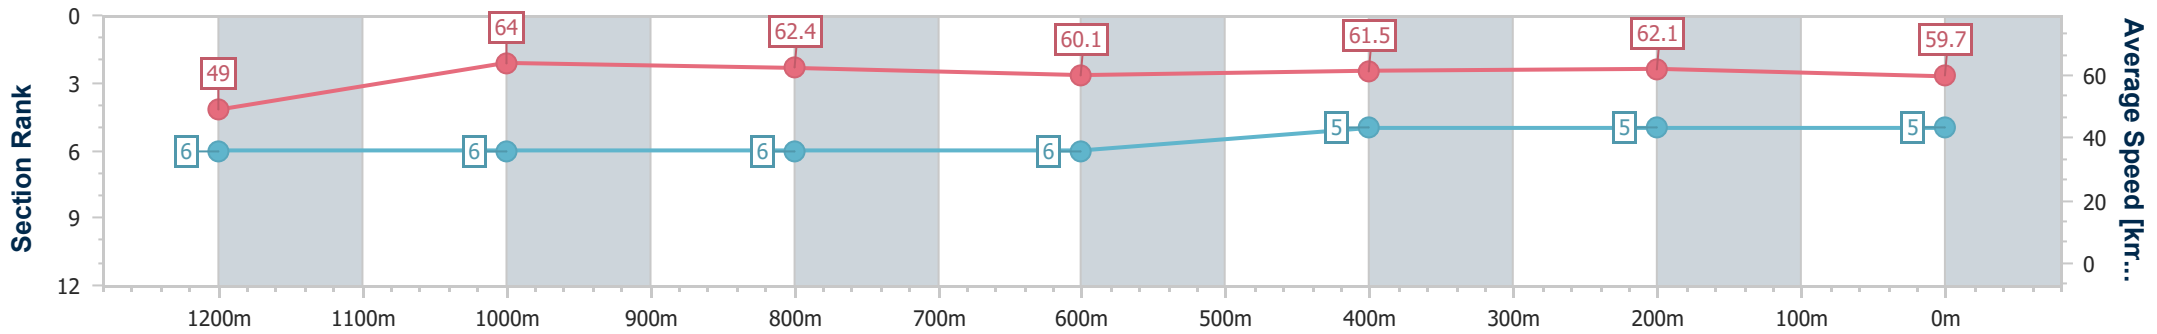

Ipswich QLD Professional

Race 3: SCHWEPPE'S Class 4 Handicap - 1350m

10 April 2024 - 13:08

Track Rating: Soft 5, Weather: Fine, Rail Position: +3m

Section	Overall	1200m	1000m	800m	600m	400m	200m
Section Times	1:21.19 [5] (0:11.00)	1:10.19 [6] (0:11.29)	0:58.90 [6] (0:11.50)	0:47.40 [6] (0:12.02)	0:35.38 [6] (0:11.71)	0:23.67 [5] (0:11.61)	0:12.06 [5] (0:12.06)
Average Speed [km/h]	49.0	64.0	62.4	60.1	61.5	62.1	59.7
Top Speed [km/h]	62.3	65.3	65.0	61.3	62.2	63.7	63.6
Avg. Dist. to Rail [m]	1.0	1.3	0.6	0.4	0.4	1.5	5.6
Avg. Stride Freq. [Hz]	2.4	2.5	2.4	2.4	2.4	2.4	2.4
Avg. Stride Length [m]	5.5	7.2	7.2	7.1	7.1	7.1	7.0

- [] Ranking at each section and finish
- .-.- No data available at this section
- NA No data available

Horse/Jockey Name	Kinetic
Final Rank	6
Fastest Section Time (Section)	0:11.22 (Overall)
Top Speed [km/h] (Section)	64.9 (1000m)
Race State	Finished