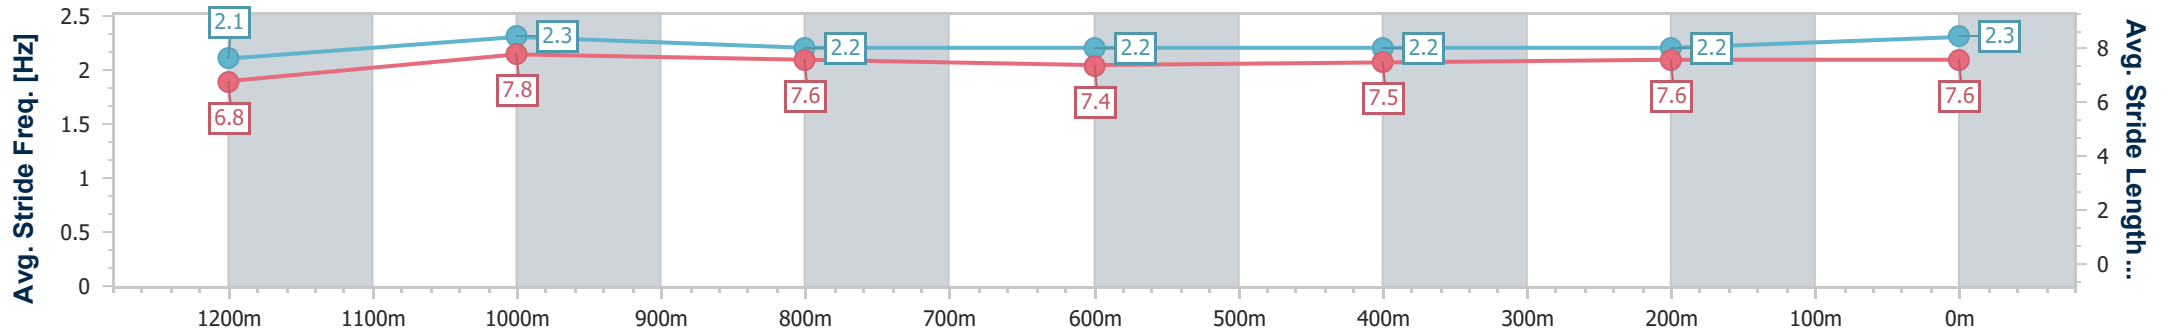

Horse/Jockey Name	Military Award
Final Rank	6
Fastest Section Time (Section)	0:11.11 (1200m)
Top Speed [km/h] (Section)	65.5 (1200m)
Race State	Finished

Ipswich QLD Professional
Race 2: RIVER 94.9FM QTIS Three-Year-Old BENCHMARK 68
Handicap - 1350m
10 April 2024 - 12:33

Track Rating: Soft 5, Weather: Fine, Rail Position: +3m

Section	Overall	1200m	1000m	800m	600m	400m	200m
Section Times	1:57.68 [6] (0:47.15)	1:10.53 [7] (0:11.11)	0:59.42 [7] (0:11.67)	0:47.75 [7] (0:12.31)	0:35.44 [7] (0:12.13)	0:23.31 [8] (0:11.73)	0:11.58 [7] (0:11.58)
Average Speed [km/h]	11.4	65.0	61.4	58.2	59.5	61.1	62.3
Top Speed [km/h]	65.3	65.5	63.5	58.7	60.7	63.7	63.5
Avg. Dist. to Rail [m]	4.6	1.0	0.7	1.0	0.3	0.5	0.7
Avg. Stride Freq. [Hz]	2.1	2.3	2.2	2.2	2.2	2.2	2.3
Avg. Stride Length [m]	6.8	7.8	7.6	7.4	7.5	7.6	7.6

- [ ] Ranking at each section and finish
- -.-.- No data available at this section
- NA No data available