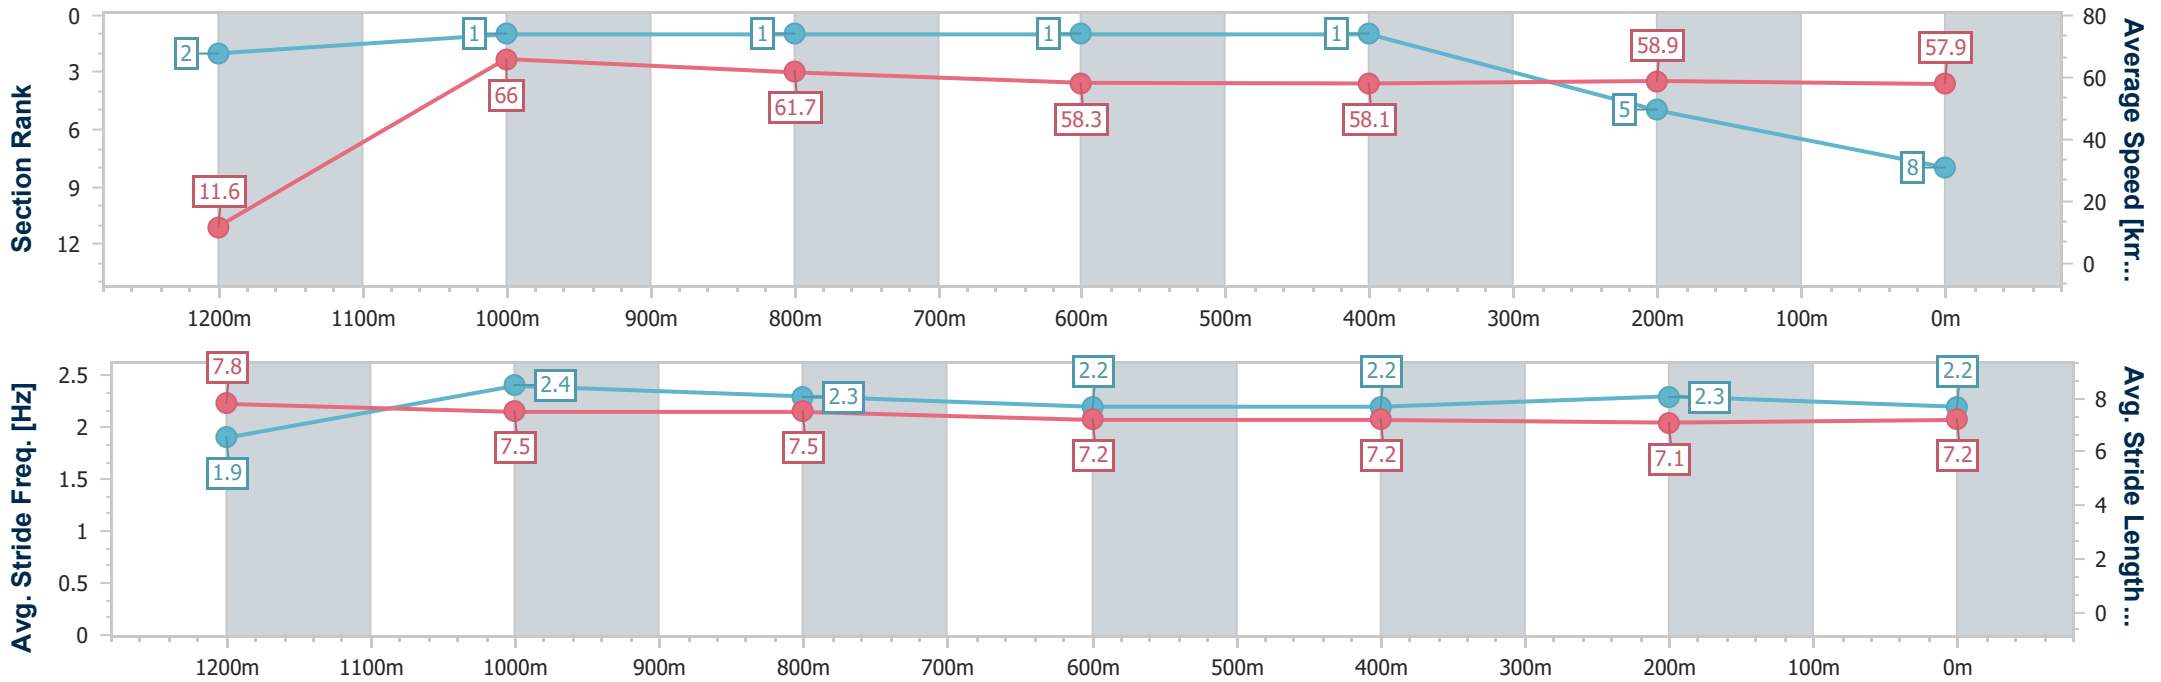

- [] Ranking at each section and finish
- .-.- No data available at this section
- NA No data available

Horse/Jockey Name	Capital Cee
Final Rank	8
Fastest Section Time (Section)	0:10.92 (1200m)
Top Speed [km/h] (Section)	66.7 (1200m)
Race State	Finished

Ipswich QLD Professional
 Race 2: RIVER 94.9FM QTIS Three-Year-Old BENCHMARK 68
 Handicap - 1350m
 10 April 2024 - 12:33

Track Rating: Soft 5, Weather: Fine, Rail Position: +3m

Section	Overall	1200m	1000m	800m	600m	400m	200m
Section Times	1:58.44 [8] (0:46.61)	1:11.83 [2] (0:10.92)	1:00.91 [1] (0:11.68)	0:49.23 [1] (0:12.27)	0:36.96 [1] (0:12.34)	0:24.62 [1] (0:12.19)	0:12.43 [5] (0:12.43)
Average Speed [km/h]	11.6	66.0	61.7	58.3	58.1	58.9	57.9
Top Speed [km/h]	65.8	66.7	64.8	59.2	58.9	59.6	59.4
Avg. Dist. to Rail [m]	16.7	3.4	0.7	1.1	1.2	0.8	1.3
Avg. Stride Freq. [Hz]	1.9	2.4	2.3	2.2	2.2	2.3	2.2
Avg. Stride Length [m]	7.8	7.5	7.5	7.2	7.2	7.1	7.2

- [] Ranking at each section and finish
- .-.- No data available at this section
- NA No data available