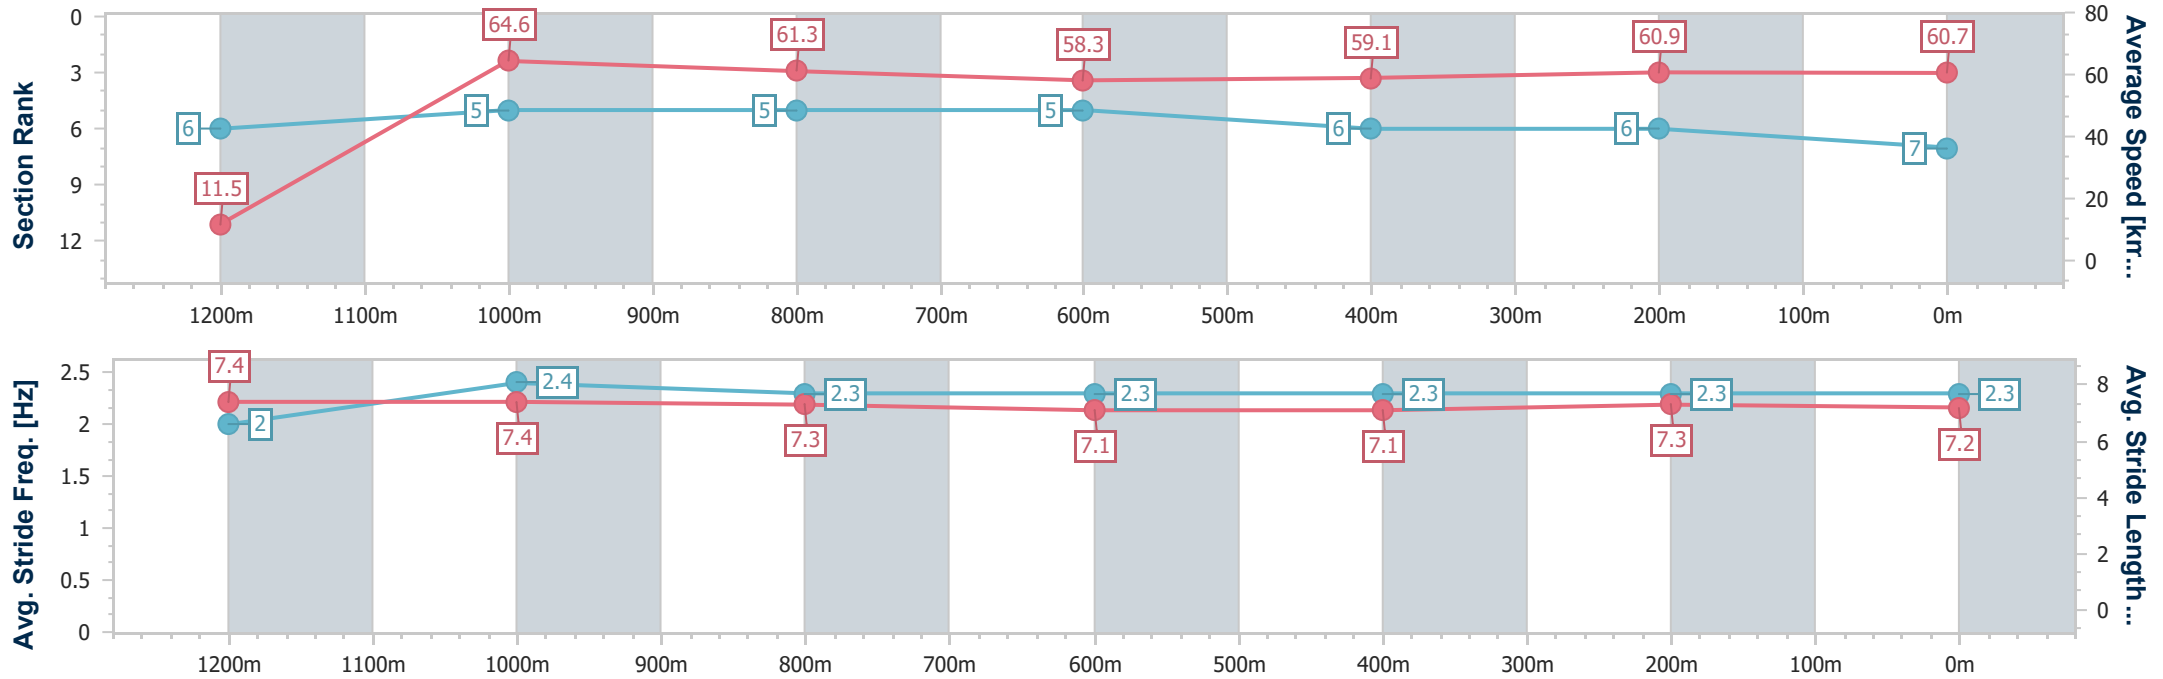

- [] Ranking at each section and finish
- .-.- No data available at this section
- NA No data available

Horse/Jockey Name	Revitup Charlie
Final Rank	7
Fastest Section Time (Section)	0:11.17 (1200m)
Top Speed [km/h] (Section)	65.5 (1200m)
Race State	Finished

Ipswich QLD Professional
 Race 2: RIVER 94.9FM QTIS Three-Year-Old BENCHMARK 68
 Handicap - 1350m
 10 April 2024 - 12:33

Track Rating: Soft 5, Weather: Fine, Rail Position: +3m

Section	Overall	1200m	1000m	800m	600m	400m	200m
Section Times	1:57.88 [7] (0:46.79)	1:11.09 [6] (0:11.17)	0:59.92 [5] (0:11.72)	0:48.20 [5] (0:12.31)	0:35.89 [5] (0:12.16)	0:23.73 [6] (0:11.88)	0:11.85 [6] (0:11.85)
Average Speed [km/h]	11.5	64.6	61.3	58.3	59.1	60.9	60.7
Top Speed [km/h]	63.5	65.5	63.4	59.3	59.7	62.4	62.4
Avg. Dist. to Rail [m]	2.3	0.4	0.4	0.6	0.2	1.3	2.7
Avg. Stride Freq. [Hz]	2.0	2.4	2.3	2.3	2.3	2.3	2.3
Avg. Stride Length [m]	7.4	7.4	7.3	7.1	7.1	7.3	7.2