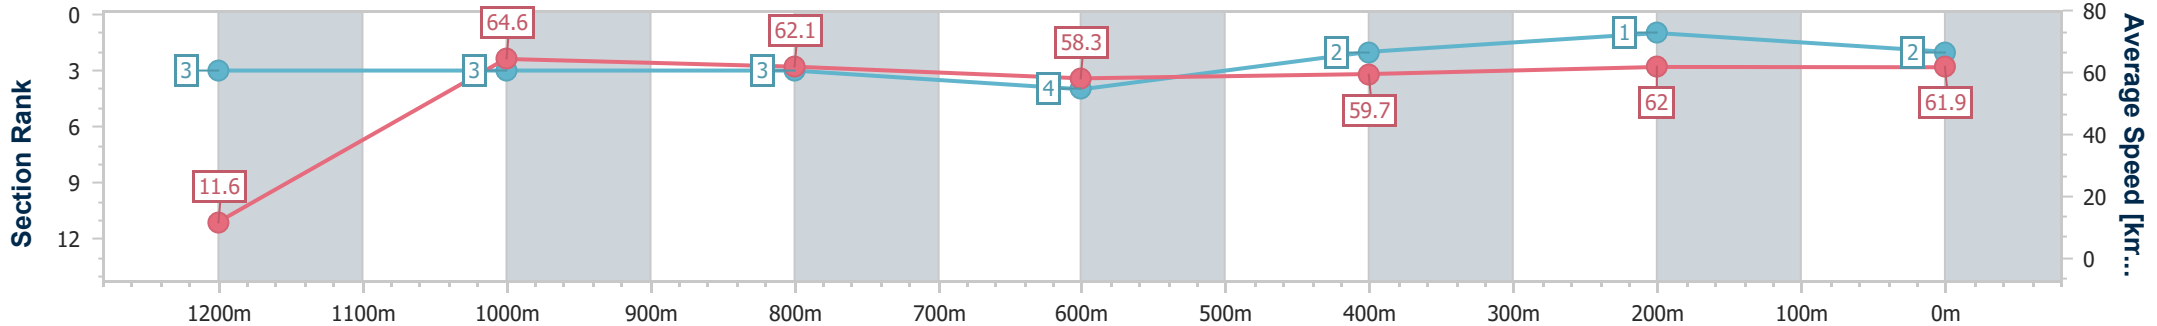

Horse/Jockey Name	Cartwheels
Final Rank	2
Fastest Section Time (Section)	0:11.10 (1200m)
Top Speed [km/h] (Section)	66.2 (1200m)
Race State	Finished

Ipswich QLD Professional
Race 2: RIVER 94.9FM QTIS Three-Year-Old BENCHMARK 68
Handicap - 1350m
10 April 2024 - 12:33

Track Rating: Soft 5, Weather: Fine, Rail Position: +3m

Section	Overall	1200m	1000m	800m	600m	400m	200m
Section Times	1:57.24 [2] (0:46.64)	1:10.60 [3] (0:11.10)	0:59.50 [3] (0:11.65)	0:47.85 [3] (0:12.38)	0:35.47 [4] (0:12.08)	0:23.39 [2] (0:11.73)	0:11.66 [1] (0:11.66)
Average Speed [km/h]	11.6	64.6	62.1	58.3	59.7	62.0	61.9
Top Speed [km/h]	63.7	66.2	64.5	58.9	60.2	64.2	64.4
Avg. Dist. to Rail [m]	3.4	1.1	1.0	0.6	0.8	3.1	1.6
Avg. Stride Freq. [Hz]	2.3	2.5	2.4	2.3	2.3	2.4	2.4
Avg. Stride Length [m]	6.5	7.3	7.4	7.1	7.2	7.0	6.9

- [ ] Ranking at each section and finish
- -.-.- No data available at this section
- NA No data available