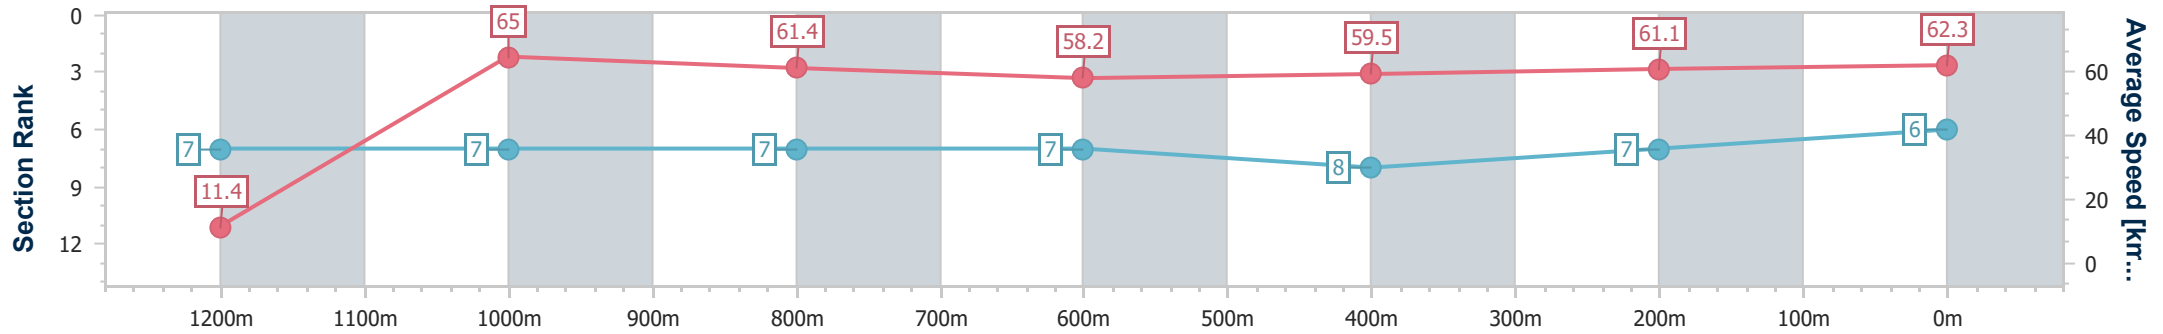

Horse/Jockey Name	Military Award
Final Rank	6
Fastest Section Time (Section)	0:11.11 (1200m)
Top Speed [km/h] (Section)	65.5 (1200m)
Race State	Finished

Ipswich QLD Professional
Race 2: RIVER 94.9FM QTIS Three-Year-Old BENCHMARK 68
Handicap - 1350m
10 April 2024 - 12:33

Track Rating: Soft 5, Weather: Fine, Rail Position: +3m

Section	Overall	1200m	1000m	800m	600m	400m	200m
Section Times	1:57.68 [6] (0:47.15)	1:10.53 [7] (0:11.11)	0:59.42 [7] (0:11.67)	0:47.75 [7] (0:12.31)	0:35.44 [7] (0:12.13)	0:23.31 [8] (0:11.73)	0:11.58 [7] (0:11.58)
Average Speed [km/h]	11.4	65.0	61.4	58.2	59.5	61.1	62.3
Top Speed [km/h]	65.3	65.5	63.5	58.7	60.7	63.7	63.5
Avg. Dist. to Rail [m]	4.6	1.0	0.7	1.0	0.3	0.5	0.7
Avg. Stride Freq. [Hz]	2.1	2.3	2.2	2.2	2.2	2.2	2.3
Avg. Stride Length [m]	6.8	7.8	7.6	7.4	7.5	7.6	7.6

- [ ] Ranking at each section and finish
- -.-.- No data available at this section
- NA No data available