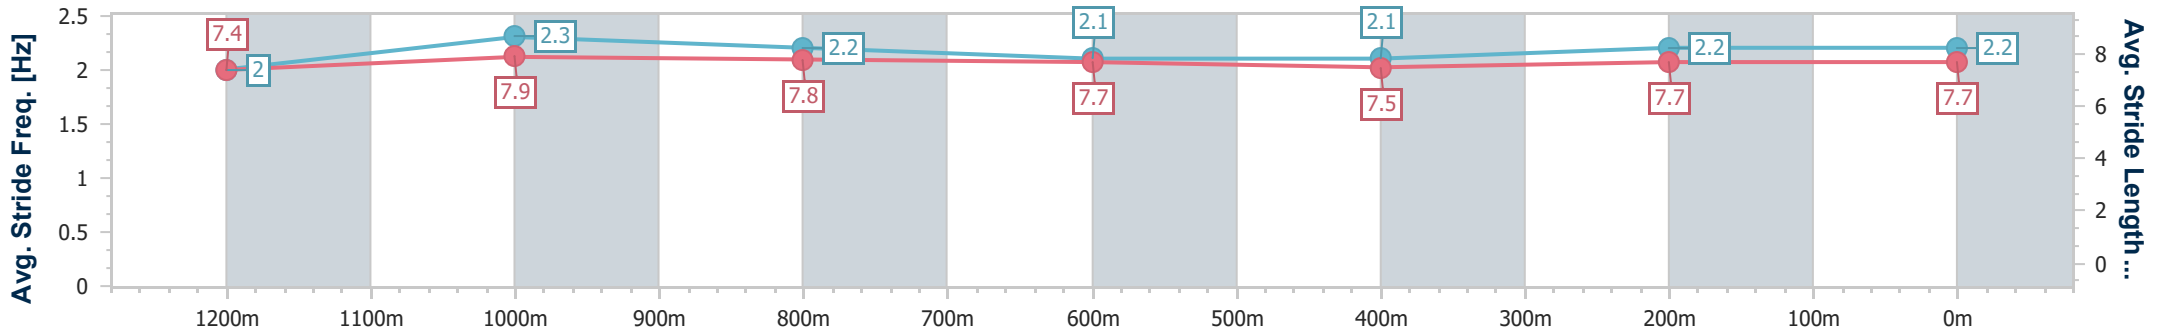

Horse/Jockey Name	Eskimo
Final Rank	3
Fastest Section Time (Section)	0:11.03 (1200m)
Top Speed [km/h] (Section)	66.6 (1200m)
Race State	Finished

Ipswich QLD Professional
Race 2: RIVER 94.9FM QTIS Three-Year-Old BENCHMARK 68
Handicap - 1350m
10 April 2024 - 12:33

Track Rating: Soft 5, Weather: Fine, Rail Position: +3m

Section	Overall	1200m	1000m	800m	600m	400m	200m
Section Times	1:57.38 [3] (0:46.77)	1:10.61 [5] (0:11.03)	0:59.58 [4] (0:11.69)	0:47.89 [4] (0:12.21)	0:35.68 [3] (0:12.32)	0:23.36 [4] (0:11.90)	0:11.46 [4] (0:11.46)
Average Speed [km/h]	11.5	65.3	61.2	58.8	58.0	60.3	62.8
Top Speed [km/h]	65.7	66.6	64.0	59.6	59.7	63.2	63.6
Avg. Dist. to Rail [m]	3.9	1.0	1.1	1.6	1.6	0.7	2.2
Avg. Stride Freq. [Hz]	2.0	2.3	2.2	2.1	2.1	2.2	2.2
Avg. Stride Length [m]	7.4	7.9	7.8	7.7	7.5	7.7	7.7

- [ ] Ranking at each section and finish
- -.-.- No data available at this section
- NA No data available