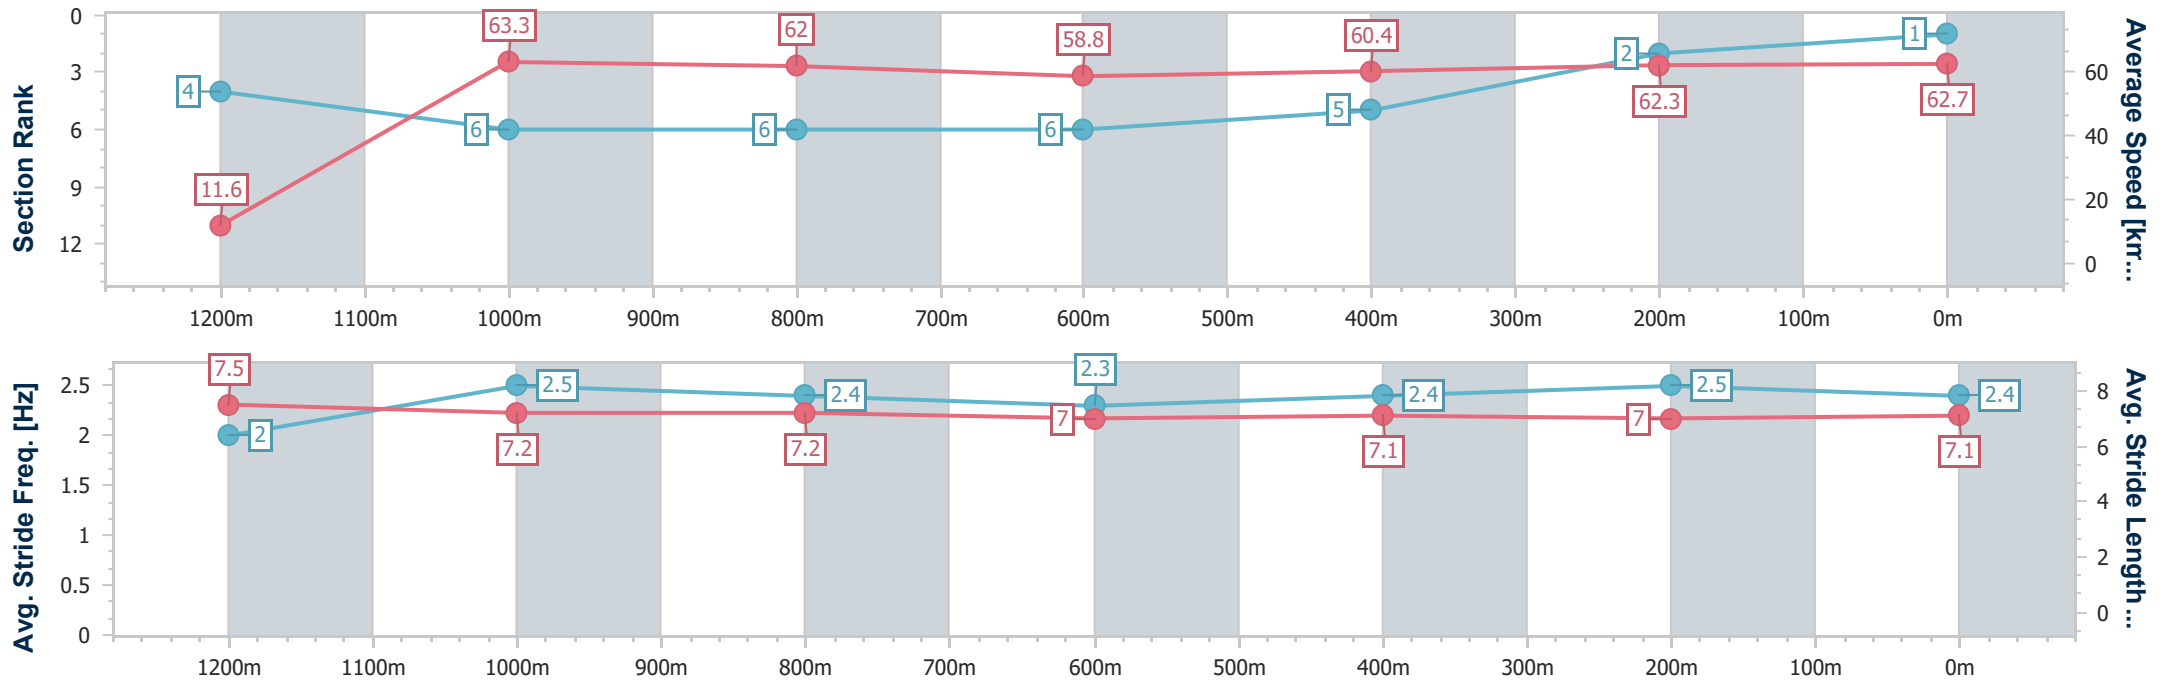

Horse/Jockey Name	Disney Castle
Final Rank	1
Fastest Section Time (Section)	0:11.37 (1200m)
Top Speed [km/h] (Section)	65.4 (1200m)
Race State	Finished

Ipswich QLD Professional
Race 2: RIVER 94.9FM QTIS Three-Year-Old BENCHMARK 68
Handicap - 1350m
10 April 2024 - 12:33

Track Rating: Soft 5, Weather: Fine, Rail Position: +3m

Section	Overall	1200m	1000m	800m	600m	400m	200m
Section Times	1:57.16 [1] (0:46.76)	1:10.40 [4] (0:11.37)	0:59.03 [6] (0:11.66)	0:47.37 [6] (0:12.31)	0:35.06 [6] (0:11.95)	0:23.11 [5] (0:11.62)	0:11.49 [2] (0:11.49)
Average Speed [km/h]	11.6	63.3	62.0	58.8	60.4	62.3	62.7
Top Speed [km/h]	61.2	65.4	64.1	59.7	61.8	64.1	64.3
Avg. Dist. to Rail [m]	5.1	1.8	1.4	0.6	0.7	2.2	3.0
Avg. Stride Freq. [Hz]	2.0	2.5	2.4	2.3	2.4	2.5	2.4
Avg. Stride Length [m]	7.5	7.2	7.2	7.0	7.1	7.0	7.1

- [ ] Ranking at each section and finish
- -.-.- No data available at this section
- NA No data available