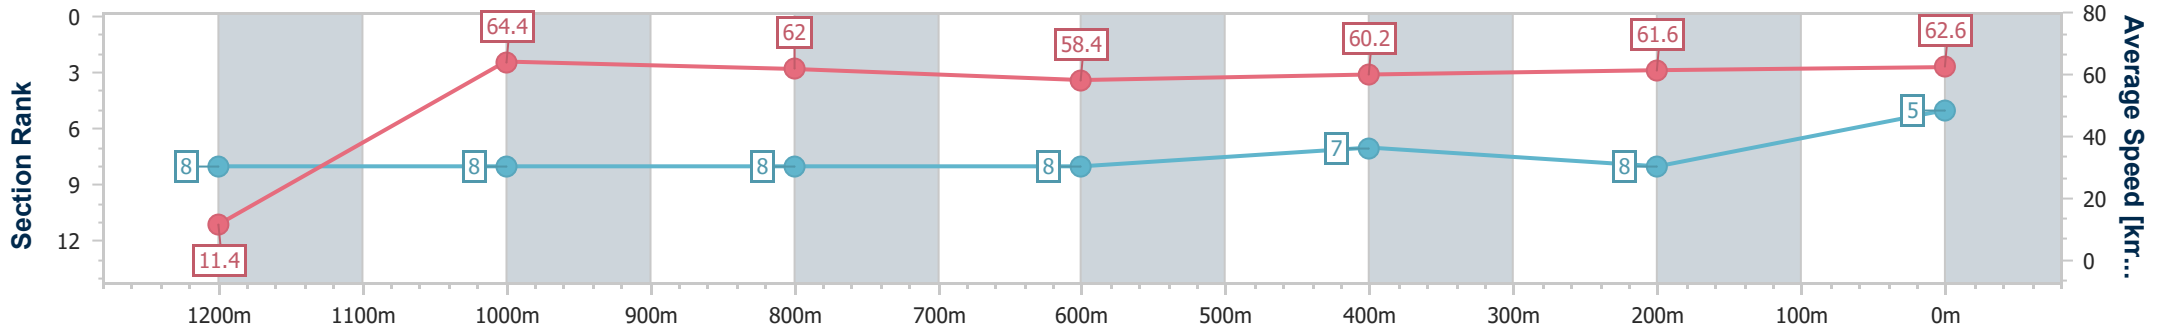

Horse/Jockey Name	Farwest
Final Rank	5
Fastest Section Time (Section)	0:11.20 (1200m)
Top Speed [km/h] (Section)	65.5 (Overall)
Race State	Finished

Ipswich QLD Professional
Race 2: RIVER 94.9FM QTIS Three-Year-Old BENCHMARK 68
Handicap - 1350m
10 April 2024 - 12:33

Track Rating: Soft 5, Weather: Fine, Rail Position: +3m

Section	Overall	1200m	1000m	800m	600m	400m	200m
Section Times	1:57.63 [5] (0:47.17)	1:10.46 [8] (0:11.20)	0:59.26 [8] (0:11.64)	0:47.62 [8] (0:12.34)	0:35.28 [8] (0:12.00)	0:23.28 [7] (0:11.76)	0:11.52 [8] (0:11.52)
Average Speed [km/h]	11.4	64.4	62.0	58.4	60.2	61.6	62.6
Top Speed [km/h]	65.5	65.2	63.9	59.6	61.6	62.7	63.1
Avg. Dist. to Rail [m]	8.0	2.6	1.3	0.9	1.1	2.6	4.4
Avg. Stride Freq. [Hz]	2.0	2.4	2.3	2.2	2.3	2.3	2.3
Avg. Stride Length [m]	7.2	7.6	7.6	7.2	7.4	7.4	7.5

- [ ] Ranking at each section and finish
- -.-.- No data available at this section
- NA No data available