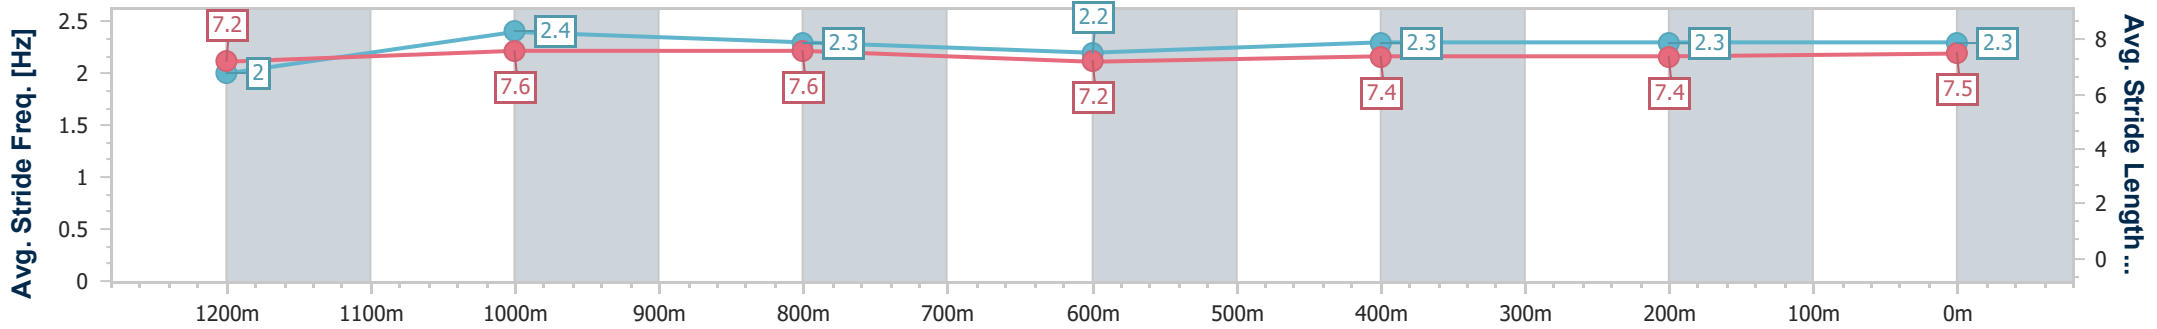

Horse/Jockey Name	Farwest
Final Rank	5
Fastest Section Time (Section)	0:11.20 (1200m)
Top Speed [km/h] (Section)	65.5 (Overall)
Race State	Finished

Ipswich QLD Professional
Race 2: RIVER 94.9FM QTIS Three-Year-Old BENCHMARK 68
Handicap - 1350m
10 April 2024 - 12:33

Track Rating: Soft 5, Weather: Fine, Rail Position: +3m

Section	Overall	1200m	1000m	800m	600m	400m	200m
Section Times	1:57.63 [5] (0:47.17)	1:10.46 [8] (0:11.20)	0:59.26 [8] (0:11.64)	0:47.62 [8] (0:12.34)	0:35.28 [8] (0:12.00)	0:23.28 [7] (0:11.76)	0:11.52 [8] (0:11.52)
Average Speed [km/h]	11.4	64.4	62.0	58.4	60.2	61.6	62.6
Top Speed [km/h]	65.5	65.2	63.9	59.6	61.6	62.7	63.1
Avg. Dist. to Rail [m]	8.0	2.6	1.3	0.9	1.1	2.6	4.4
Avg. Stride Freq. [Hz]	2.0	2.4	2.3	2.2	2.3	2.3	2.3
Avg. Stride Length [m]	7.2	7.6	7.6	7.2	7.4	7.4	7.5

- [ ] Ranking at each section and finish
- -.-.- No data available at this section
- NA No data available