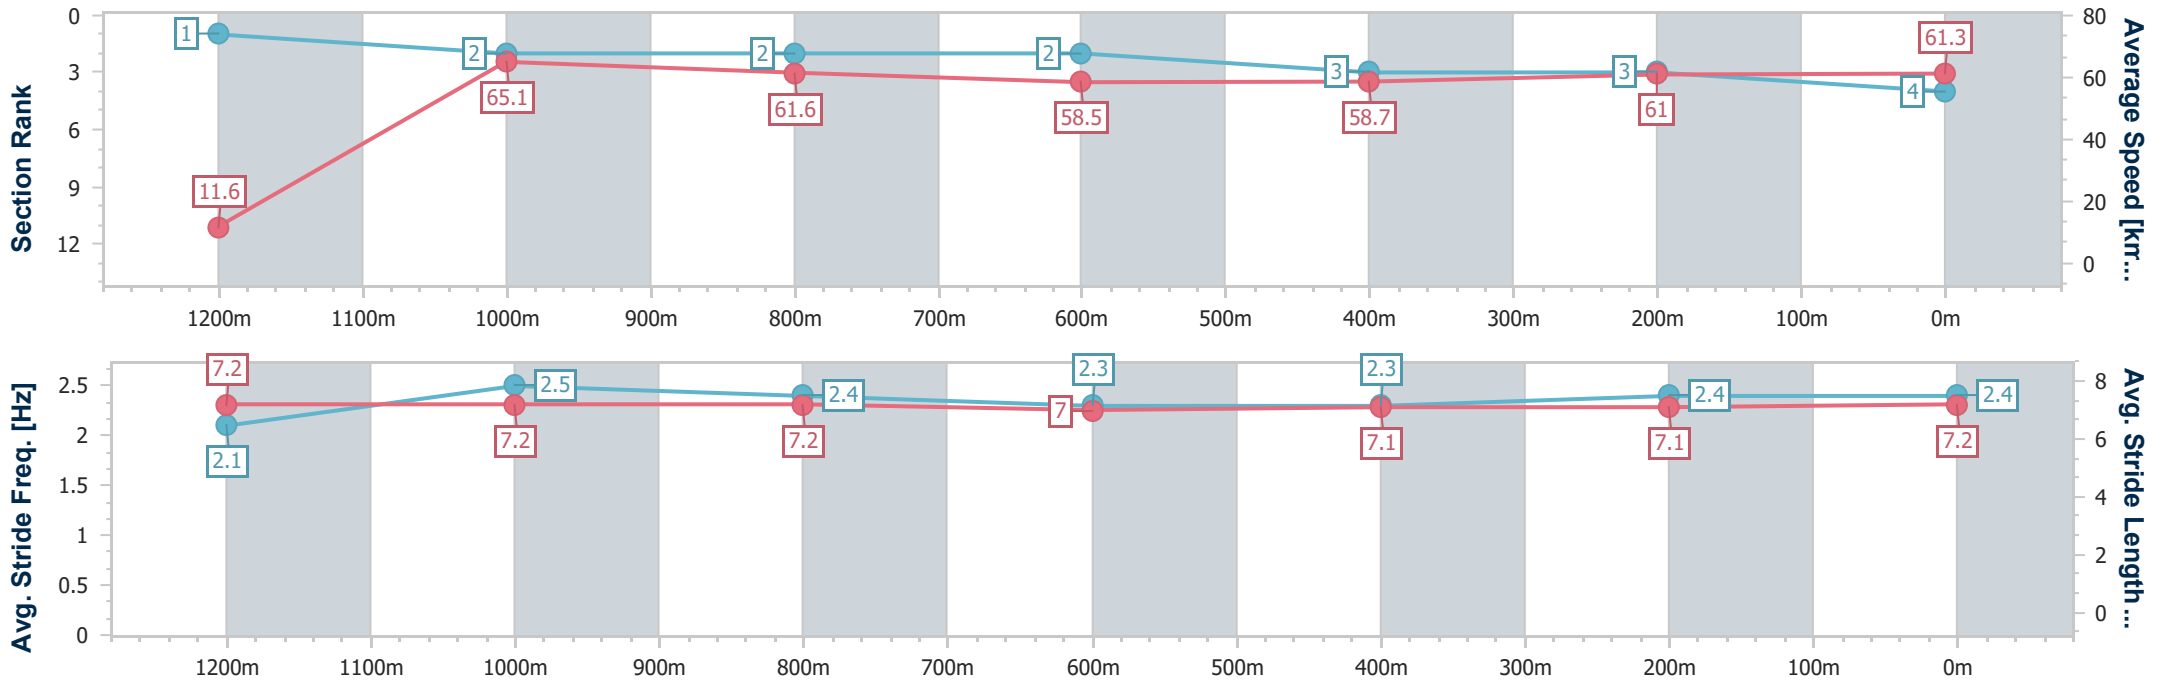

Horse/Jockey Name	Gospel Girl
Final Rank	4
Fastest Section Time (Section)	0:11.06 (1200m)
Top Speed [km/h] (Section)	66.5 (1200m)
Race State	Finished

Ipswich QLD Professional
Race 2: RIVER 94.9FM QTIS Three-Year-Old BENCHMARK 68
Handicap - 1350m
10 April 2024 - 12:33

Track Rating: Soft 5, Weather: Fine, Rail Position: +3m

Section	Overall	1200m	1000m	800m	600m	400m	200m
Section Times	1:57.49 [4] (0:46.55)	1:10.94 [1] (0:11.06)	0:59.88 [2] (0:11.71)	0:48.17 [2] (0:12.31)	0:35.86 [2] (0:12.29)	0:23.57 [3] (0:11.79)	0:11.78 [3] (0:11.78)
Average Speed [km/h]	11.6	65.1	61.6	58.5	58.7	61.0	61.3
Top Speed [km/h]	65.5	66.5	64.0	59.9	59.2	64.5	64.0
Avg. Dist. to Rail [m]	18.3	1.8	0.4	0.2	0.2	1.2	0.5
Avg. Stride Freq. [Hz]	2.1	2.5	2.4	2.3	2.3	2.4	2.4
Avg. Stride Length [m]	7.2	7.2	7.2	7.0	7.1	7.1	7.2

- [ ] Ranking at each section and finish
- -.-.- No data available at this section
- NA No data available