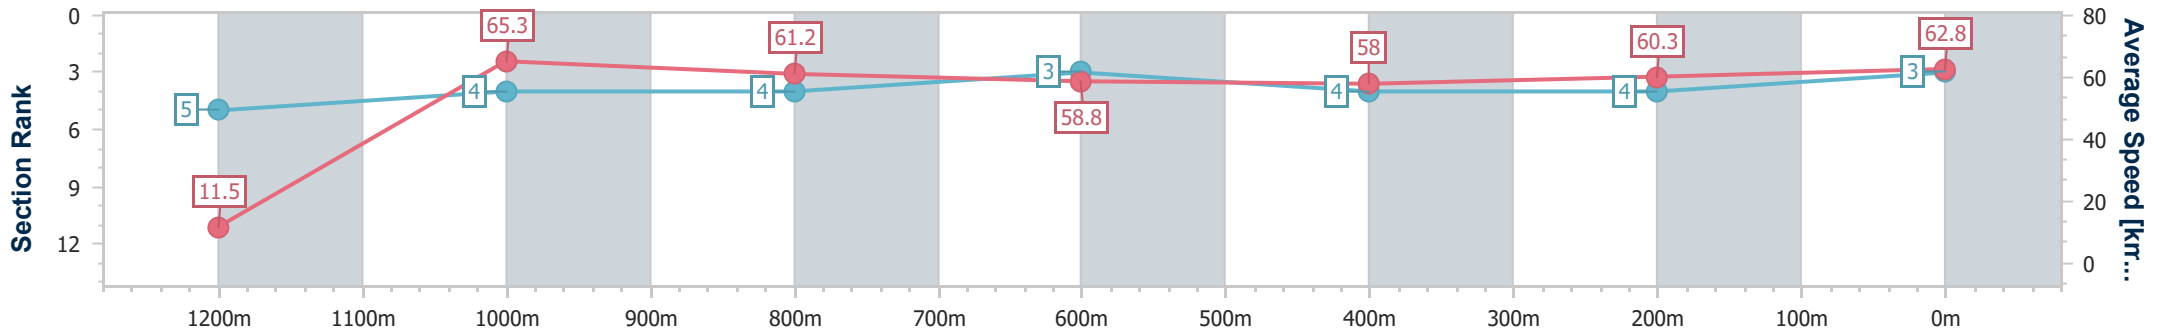

Horse/Jockey Name	Eskimo
Final Rank	3
Fastest Section Time (Section)	0:11.03 (1200m)
Top Speed [km/h] (Section)	66.6 (1200m)
Race State	Finished

Ipswich QLD Professional
Race 2: RIVER 94.9FM QTIS Three-Year-Old BENCHMARK 68
Handicap - 1350m
10 April 2024 - 12:33

Track Rating: Soft 5, Weather: Fine, Rail Position: +3m

Section	Overall	1200m	1000m	800m	600m	400m	200m
Section Times	1:57.38 [3] (0:46.77)	1:10.61 [5] (0:11.03)	0:59.58 [4] (0:11.69)	0:47.89 [4] (0:12.21)	0:35.68 [3] (0:12.32)	0:23.36 [4] (0:11.90)	0:11.46 [4] (0:11.46)
Average Speed [km/h]	11.5	65.3	61.2	58.8	58.0	60.3	62.8
Top Speed [km/h]	65.7	66.6	64.0	59.6	59.7	63.2	63.6
Avg. Dist. to Rail [m]	3.9	1.0	1.1	1.6	1.6	0.7	2.2
Avg. Stride Freq. [Hz]	2.0	2.3	2.2	2.1	2.1	2.2	2.2
Avg. Stride Length [m]	7.4	7.9	7.8	7.7	7.5	7.7	7.7

- [ ] Ranking at each section and finish
- -.-.- No data available at this section
- NA No data available