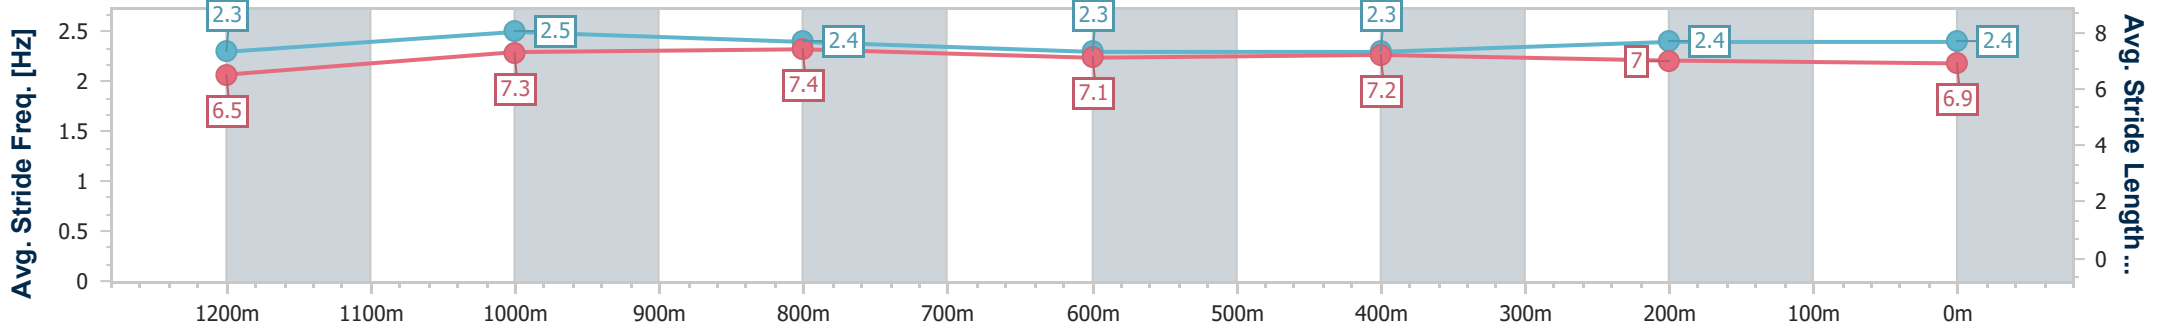

Horse/Jockey Name	Cartwheels
Final Rank	2
Fastest Section Time (Section)	0:11.10 (1200m)
Top Speed [km/h] (Section)	66.2 (1200m)
Race State	Finished

Ipswich QLD Professional
Race 2: RIVER 94.9FM QTIS Three-Year-Old BENCHMARK 68
Handicap - 1350m
10 April 2024 - 12:33

Track Rating: Soft 5, Weather: Fine, Rail Position: +3m

Section	Overall	1200m	1000m	800m	600m	400m	200m
Section Times	1:57.24 [2] (0:46.64)	1:10.60 [3] (0:11.10)	0:59.50 [3] (0:11.65)	0:47.85 [3] (0:12.38)	0:35.47 [4] (0:12.08)	0:23.39 [2] (0:11.73)	0:11.66 [1] (0:11.66)
Average Speed [km/h]	11.6	64.6	62.1	58.3	59.7	62.0	61.9
Top Speed [km/h]	63.7	66.2	64.5	58.9	60.2	64.2	64.4
Avg. Dist. to Rail [m]	3.4	1.1	1.0	0.6	0.8	3.1	1.6
Avg. Stride Freq. [Hz]	2.3	2.5	2.4	2.3	2.3	2.4	2.4
Avg. Stride Length [m]	6.5	7.3	7.4	7.1	7.2	7.0	6.9

- [ ] Ranking at each section and finish
- -.-.- No data available at this section
- NA No data available