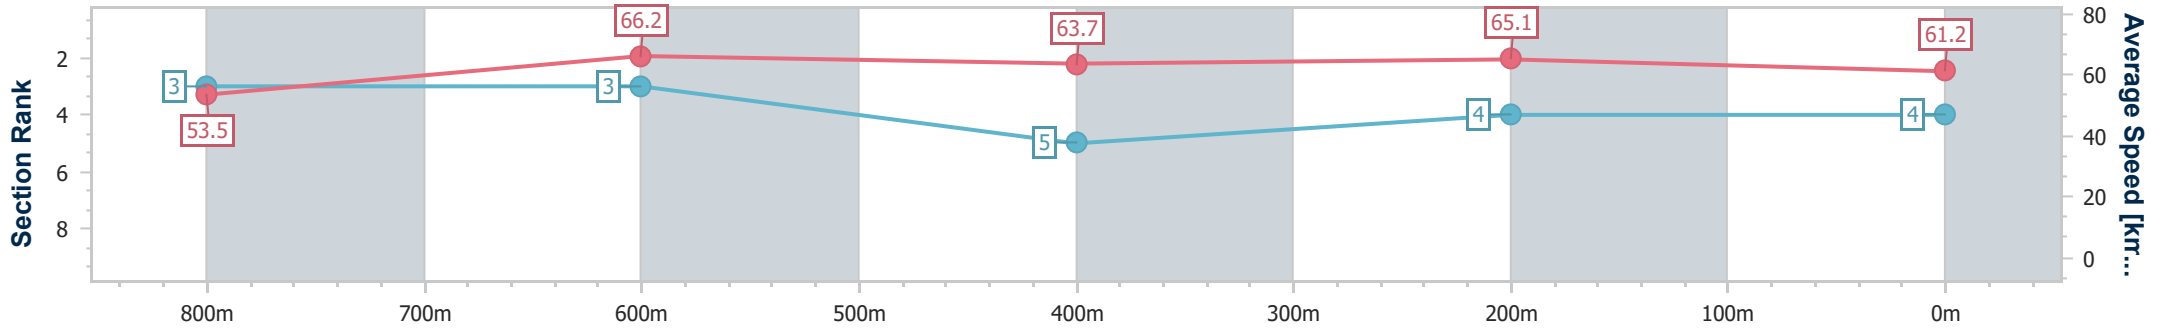

Sunshine Coast Poly Track QLD Professional

Race 2: BLAKE MACHINERY GROUP BM60 Handicap - 1000m

07 April 2024 - 13:38

Track Rating: Synthetic, Weather: Overcast, Rail Position: True

Section	Overall	800m	600m	400m	200m
Section Times	0:58.49 [4] (0:13.43)	0:45.06 [3] (0:10.98)	0:34.08 [3] (0:11.25)	0:22.83 [5] (0:11.11)	0:11.72 [4] (0:11.72)
Average Speed [km/h]	53.5	66.2	63.7	65.1	61.2
Top Speed [km/h]	66.8	67.7	64.3	65.7	64.3
Avg. Dist. to Rail [m]	2.6	1.1	0.6	0.6	0.3
Avg. Stride Freq. [Hz]	2.2	2.4	2.3	2.3	2.2
Avg. Stride Length [m]	6.8	7.8	7.7	7.8	7.6

- [] Ranking at each section and finish
- .-.- No data available at this section
- NA No data available

Horse/Jockey Name	Our Rocketman
Final Rank	5
Fastest Section Time (Section)	0:10.84 (800m)
Top Speed [km/h] (Section)	69.7 (800m)
Race State	Finished