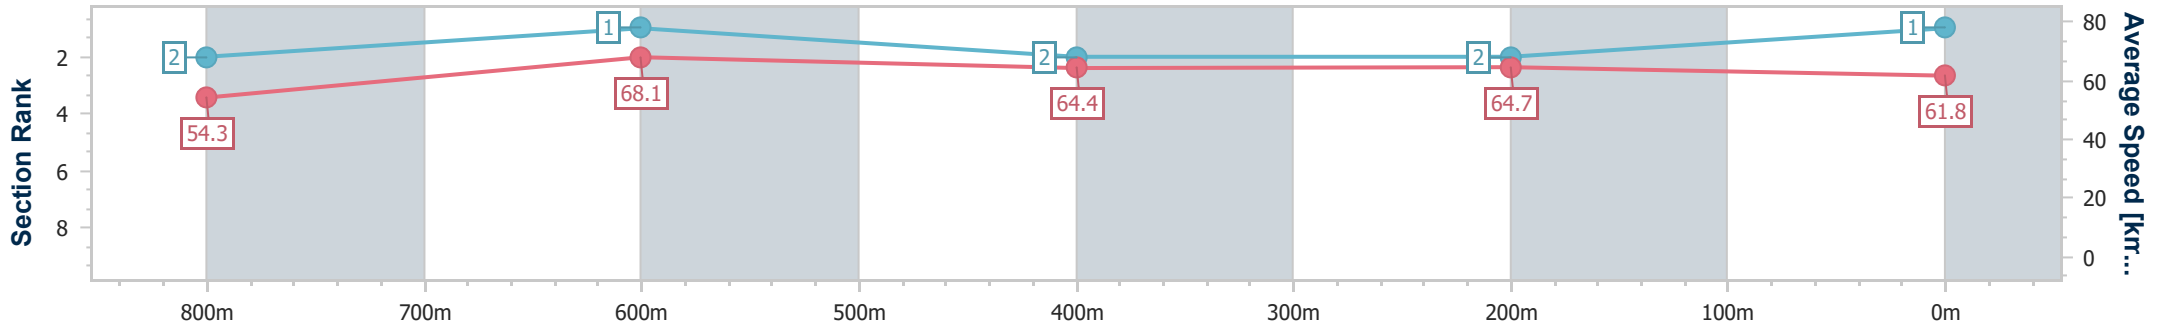

Horse/Jockey Name	Spirit Of Brodie
Final Rank	1
Fastest Section Time (Section)	0:10.81 (800m)
Top Speed [km/h] (Section)	70.3 (Overall)
Race State	Finished

Sunshine Coast Poly Track QLD Professional
Race 2: BLAKE MACHINERY GROUP BM60 Handicap - 1000m
07 April 2024 - 13:38
Track Rating: Synthetic, Weather: Overcast, Rail Position: True

Section	Overall	800m	600m	400m	200m
Section Times	0:58.22 [1] (0:13.28)	0:44.94 [2] (0:10.81)	0:34.13 [1] (0:11.36)	0:22.77 [2] (0:11.14)	0:11.63 [2] (0:11.63)
Average Speed [km/h]	54.3	68.1	64.4	64.7	61.8
Top Speed [km/h]	70.3	70.1	65.7	65.2	64.3
Avg. Dist. to Rail [m]	5.9	2.8	2.5	2.6	4.8
Avg. Stride Freq. [Hz]	2.3	2.4	2.4	2.4	2.3
Avg. Stride Length [m]	6.5	7.8	7.6	7.4	7.3

- [ ] Ranking at each section and finish
- -.-.- No data available at this section
- NA No data available