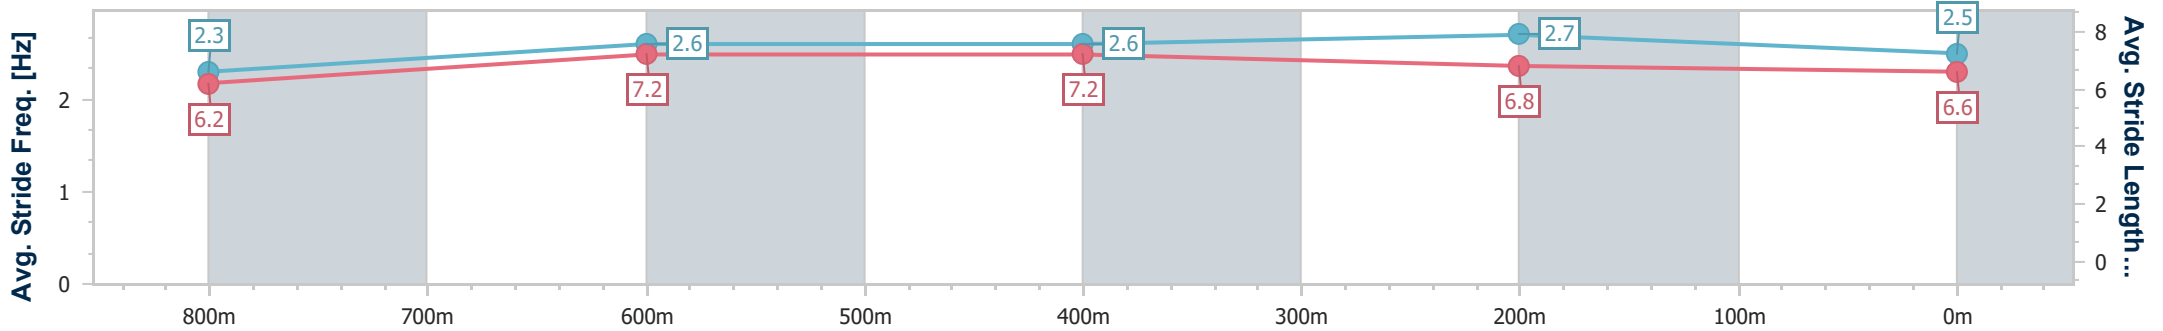

Horse/Jockey Name	Our Rocketman
Final Rank	5
Fastest Section Time (Section)	0:10.84 (800m)
Top Speed [km/h] (Section)	69.7 (800m)
Race State	Finished

Sunshine Coast Poly Track QLD Professional
Race 2: BLAKE MACHINERY GROUP BM60 Handicap - 1000m
07 April 2024 - 13:38
Track Rating: Synthetic, Weather: Overcast, Rail Position: True

Section	Overall	800m	600m	400m	200m
Section Times	0:58.85 [5] (0:14.14)	0:44.71 [7] (0:10.84)	0:33.87 [7] (0:10.96)	0:22.91 [7] (0:10.99)	0:11.92 [6] (0:11.92)
Average Speed [km/h]	51.1	68.4	67.6	65.3	60.5
Top Speed [km/h]	66.5	69.7	69.5	66.7	63.4
Avg. Dist. to Rail [m]	6.8	4.5	4.0	4.9	5.2
Avg. Stride Freq. [Hz]	2.3	2.6	2.6	2.7	2.5
Avg. Stride Length [m]	6.2	7.2	7.2	6.8	6.6

- [ ] Ranking at each section and finish
- -.-.- No data available at this section
- NA No data available