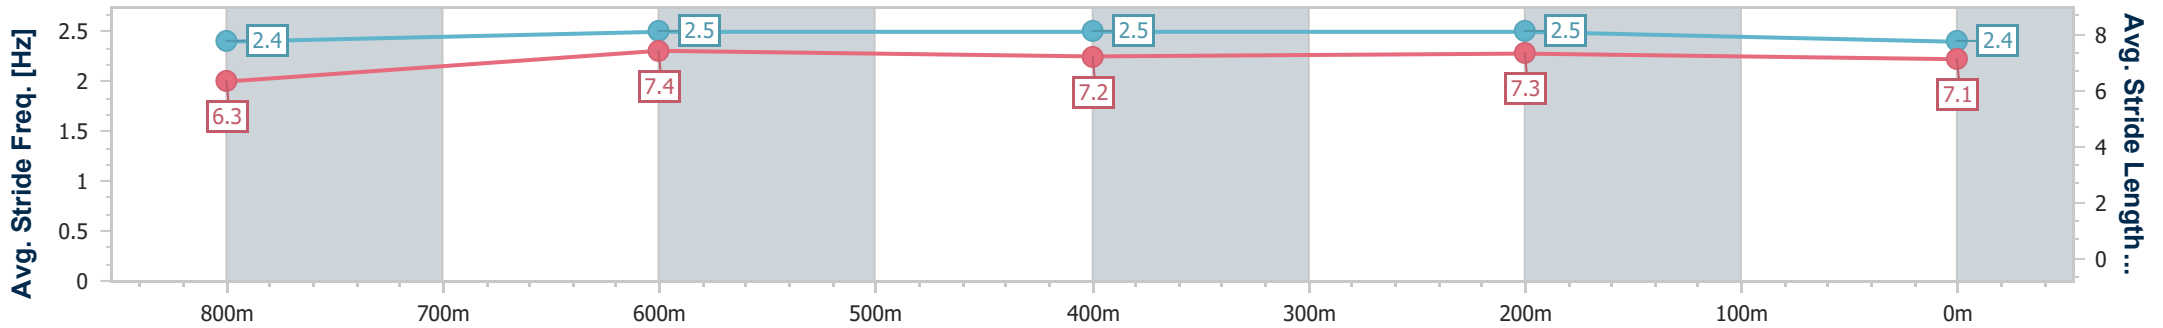

Horse/Jockey Name	On Hold
Final Rank	2
Fastest Section Time (Section)	0:10.90 (800m)
Top Speed [km/h] (Section)	68.2 (Overall)
Race State	Finished

Sunshine Coast Poly Track QLD Professional
Race 2: BLAKE MACHINERY GROUP BM60 Handicap - 1000m
07 April 2024 - 13:38
Track Rating: Synthetic, Weather: Overcast, Rail Position: True

Section	Overall	800m	600m	400m	200m
Section Times	0:58.23 [2] (0:13.28)	0:44.95 [1] (0:10.90)	0:34.05 [2] (0:11.26)	0:22.79 [1] (0:11.10)	0:11.69 [1] (0:11.69)
Average Speed [km/h]	54.1	67.0	63.8	65.0	61.3
Top Speed [km/h]	68.2	68.0	65.1	66.1	64.7
Avg. Dist. to Rail [m]	3.4	1.6	0.3	0.8	1.2
Avg. Stride Freq. [Hz]	2.4	2.5	2.5	2.5	2.4
Avg. Stride Length [m]	6.3	7.4	7.2	7.3	7.1

- [ ] Ranking at each section and finish
- -.-.- No data available at this section
- NA No data available