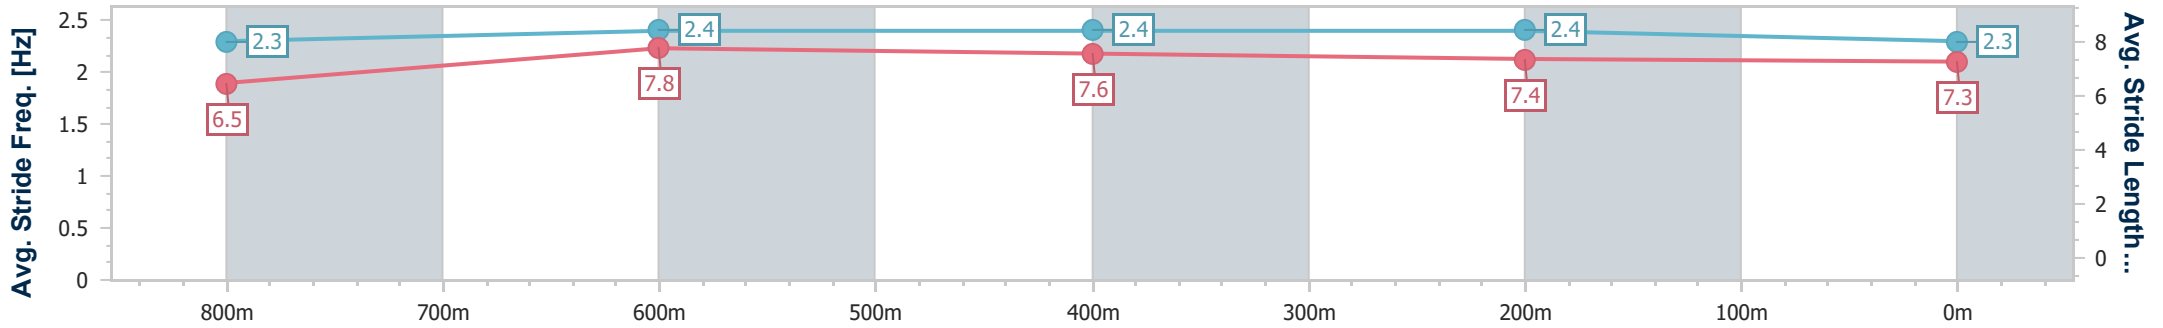

Scratched: Vancouver Queen (#7), Fastheartbeat (#3)

[] Ranking at each section and finish
 -:-:- No data available at this section
 NA No data available

SCN Saddle cloth number
 DNF Did not finish
 DNT Did not track

Section	Overall	800m	600m	400m	200m
Section Times	0:58.22 [1] (0:13.28)	0:44.94 [2] (0:10.81)	0:34.13 [1] (0:11.36)	0:22.77 [2] (0:11.14)	0:11.63 [2] (0:11.63)
Average Speed [km/h]	54.3	68.1	64.4	64.7	61.8
Top Speed [km/h]	70.3	70.1	65.7	65.2	64.3
Avg. Dist. to Rail [m]	5.9	2.8	2.5	2.6	4.8
Avg. Stride Freq. [Hz]	2.3	2.4	2.4	2.4	2.3
Avg. Stride Length [m]	6.5	7.8	7.6	7.4	7.3