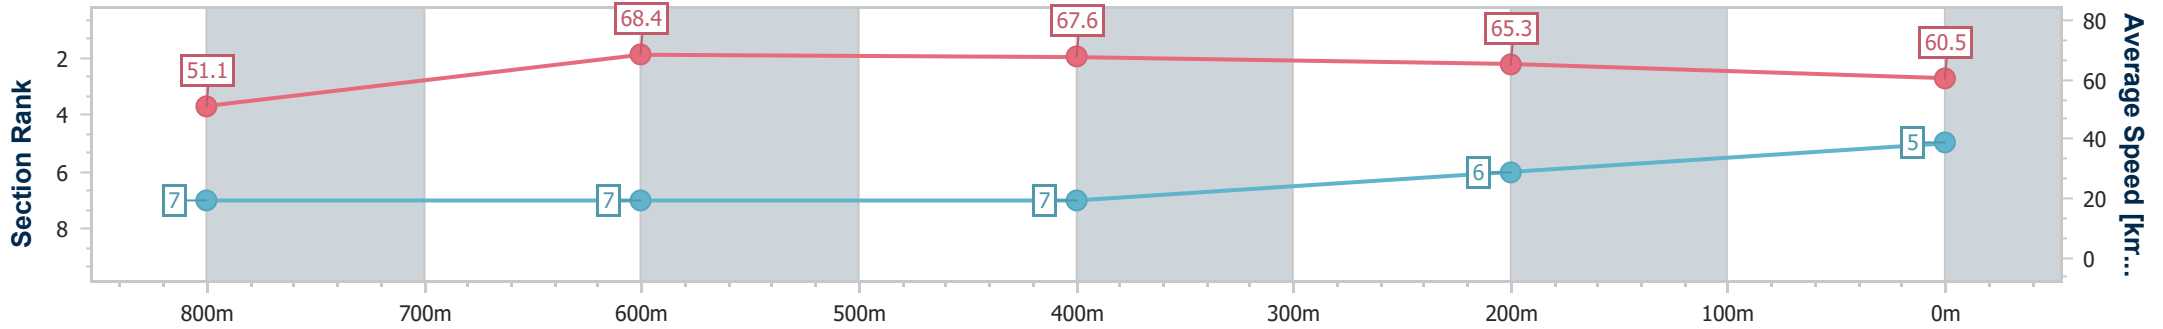

Horse/Jockey Name	Our Rocketman
Final Rank	5
Fastest Section Time (Section)	0:10.84 (800m)
Top Speed [km/h] (Section)	69.7 (800m)
Race State	Finished

Sunshine Coast Poly Track QLD Professional
Race 2: BLAKE MACHINERY GROUP BM60 Handicap - 1000m
07 April 2024 - 13:38
Track Rating: Synthetic, Weather: Overcast, Rail Position: True

Section	Overall	800m	600m	400m	200m
Section Times	0:58.85 [5] (0:14.14)	0:44.71 [7] (0:10.84)	0:33.87 [7] (0:10.96)	0:22.91 [7] (0:10.99)	0:11.92 [6] (0:11.92)
Average Speed [km/h]	51.1	68.4	67.6	65.3	60.5
Top Speed [km/h]	66.5	69.7	69.5	66.7	63.4
Avg. Dist. to Rail [m]	6.8	4.5	4.0	4.9	5.2
Avg. Stride Freq. [Hz]	2.3	2.6	2.6	2.7	2.5
Avg. Stride Length [m]	6.2	7.2	7.2	6.8	6.6

- [ ] Ranking at each section and finish
- -.-.- No data available at this section
- NA No data available