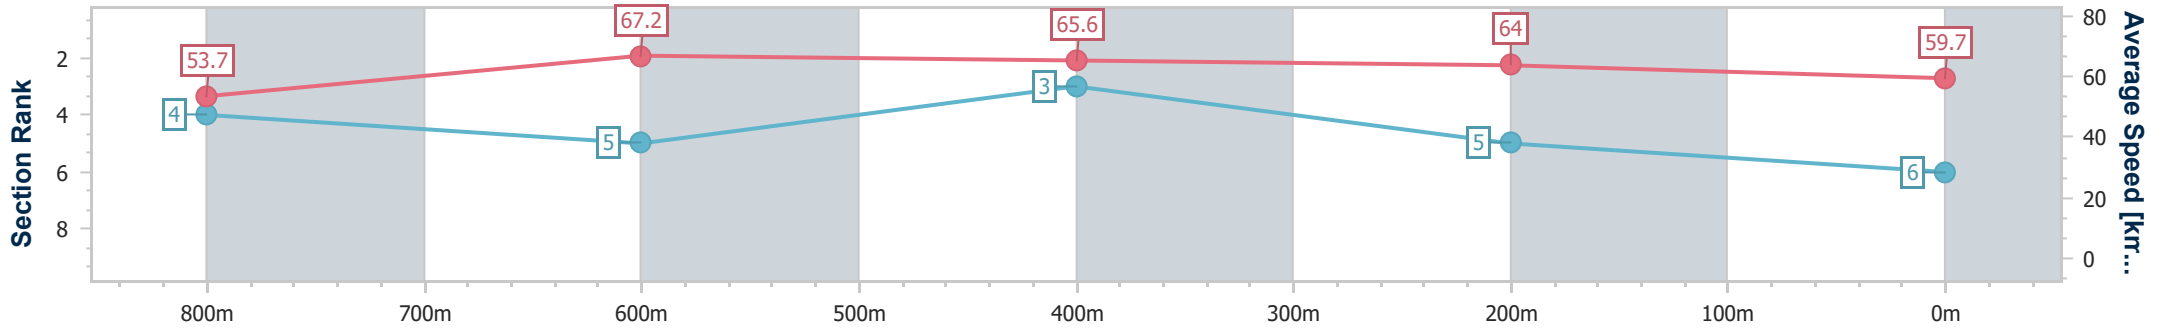

Horse/Jockey Name	Boston City
Final Rank	6
Fastest Section Time (Section)	0:11.02 (800m)
Top Speed [km/h] (Section)	68.7 (800m)
Race State	Finished

Sunshine Coast Poly Track QLD Professional
Race 2: BLAKE MACHINERY GROUP BM60 Handicap - 1000m
07 April 2024 - 13:38
Track Rating: Synthetic, Weather: Overcast, Rail Position: True

Section	Overall	800m	600m	400m	200m
Section Times	0:58.86 [6] (0:13.44)	0:45.42 [4] (0:11.02)	0:34.40 [5] (0:11.15)	0:23.25 [3] (0:11.23)	0:12.02 [5] (0:12.02)
Average Speed [km/h]	53.7	67.2	65.6	64.0	59.7
Top Speed [km/h]	68.6	68.7	66.7	65.2	62.8
Avg. Dist. to Rail [m]	7.7	4.1	2.0	3.1	4.3
Avg. Stride Freq. [Hz]	2.5	2.6	2.5	2.6	2.5
Avg. Stride Length [m]	6.0	7.4	7.2	6.9	6.6

- [ ] Ranking at each section and finish
- -.-.- No data available at this section
- NA No data available