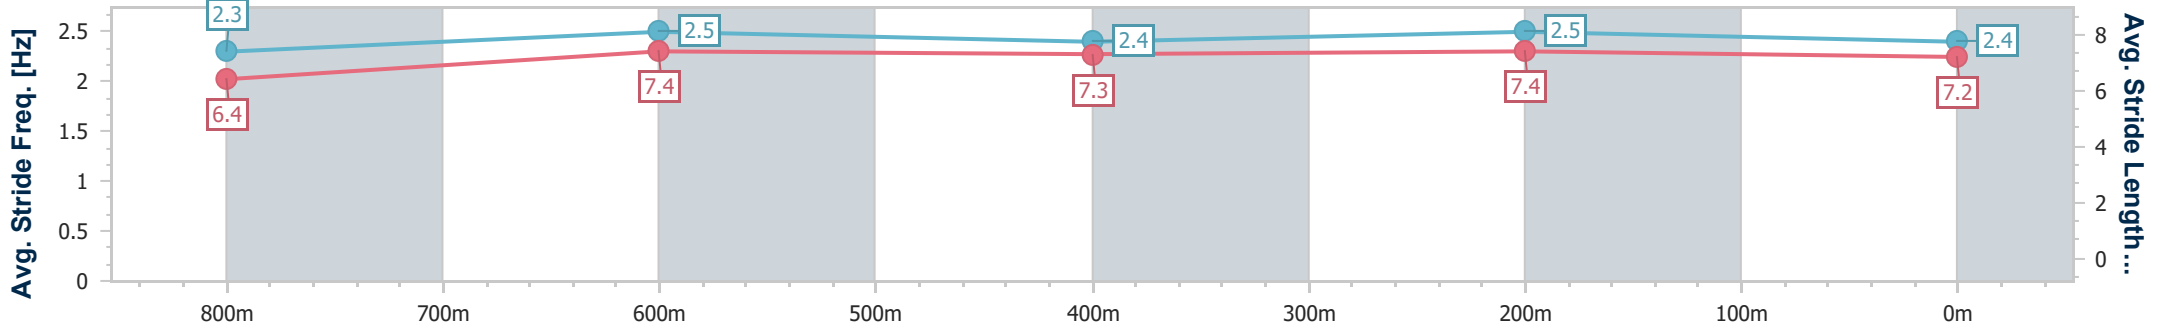

Horse/Jockey Name	Torque About Magic
Final Rank	3
Fastest Section Time (Section)	0:10.97 (800m)
Top Speed [km/h] (Section)	69.2 (Overall)
Race State	Finished

Sunshine Coast Poly Track QLD Professional
Race 2: BLAKE MACHINERY GROUP BM60 Handicap - 1000m
07 April 2024 - 13:38
Track Rating: Synthetic, Weather: Overcast, Rail Position: True

Section	Overall	800m	600m	400m	200m
Section Times	0:58.40 [3] (0:13.45)	0:44.95 [5] (0:10.97)	0:33.98 [4] (0:11.24)	0:22.74 [4] (0:11.09)	0:11.65 [3] (0:11.65)
Average Speed [km/h]	53.7	66.3	64.1	65.1	61.8
Top Speed [km/h]	69.2	68.7	64.5	65.7	64.1
Avg. Dist. to Rail [m]	5.2	1.8	0.6	0.7	2.5
Avg. Stride Freq. [Hz]	2.3	2.5	2.4	2.5	2.4
Avg. Stride Length [m]	6.4	7.4	7.3	7.4	7.2

- [ ] Ranking at each section and finish
- -.-.- No data available at this section
- NA No data available