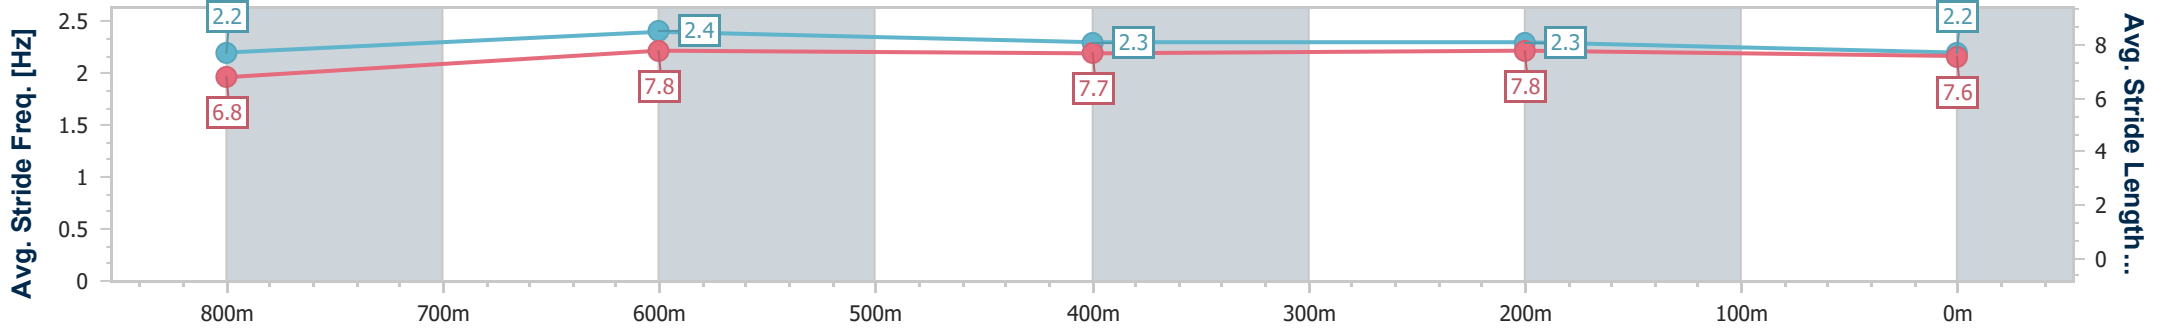

Sunshine Coast Poly Track QLD Professional

Race 2: BLAKE MACHINERY GROUP BM60 Handicap - 1000m

07 April 2024 - 13:38

Track Rating: Synthetic, Weather: Overcast, Rail Position: True

Section	Overall	800m	600m	400m	200m
Section Times	0:58.49 [4] (0:13.43)	0:45.06 [3] (0:10.98)	0:34.08 [3] (0:11.25)	0:22.83 [5] (0:11.11)	0:11.72 [4] (0:11.72)
Average Speed [km/h]	53.5	66.2	63.7	65.1	61.2
Top Speed [km/h]	66.8	67.7	64.3	65.7	64.3
Avg. Dist. to Rail [m]	2.6	1.1	0.6	0.6	0.3
Avg. Stride Freq. [Hz]	2.2	2.4	2.3	2.3	2.2
Avg. Stride Length [m]	6.8	7.8	7.7	7.8	7.6

- [] Ranking at each section and finish
- .-.- No data available at this section
- NA No data available

Horse/Jockey Name	Our Rocketman
Final Rank	5
Fastest Section Time (Section)	0:10.84 (800m)
Top Speed [km/h] (Section)	69.7 (800m)
Race State	Finished