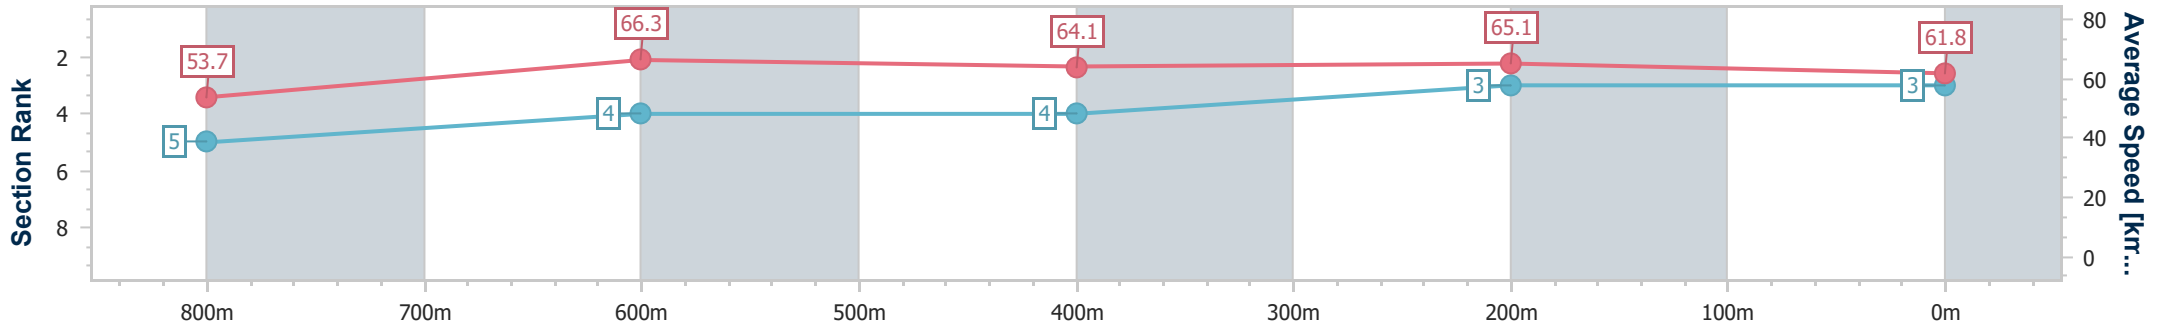

Horse/Jockey Name	Torque About Magic
Final Rank	3
Fastest Section Time (Section)	0:10.97 (800m)
Top Speed [km/h] (Section)	69.2 (Overall)
Race State	Finished

Sunshine Coast Poly Track QLD Professional
Race 2: BLAKE MACHINERY GROUP BM60 Handicap - 1000m
07 April 2024 - 13:38
Track Rating: Synthetic, Weather: Overcast, Rail Position: True

Section	Overall	800m	600m	400m	200m
Section Times	0:58.40 [3] (0:13.45)	0:44.95 [5] (0:10.97)	0:33.98 [4] (0:11.24)	0:22.74 [4] (0:11.09)	0:11.65 [3] (0:11.65)
Average Speed [km/h]	53.7	66.3	64.1	65.1	61.8
Top Speed [km/h]	69.2	68.7	64.5	65.7	64.1
Avg. Dist. to Rail [m]	5.2	1.8	0.6	0.7	2.5
Avg. Stride Freq. [Hz]	2.3	2.5	2.4	2.5	2.4
Avg. Stride Length [m]	6.4	7.4	7.3	7.4	7.2

- [ ] Ranking at each section and finish
- -.-.- No data available at this section
- NA No data available