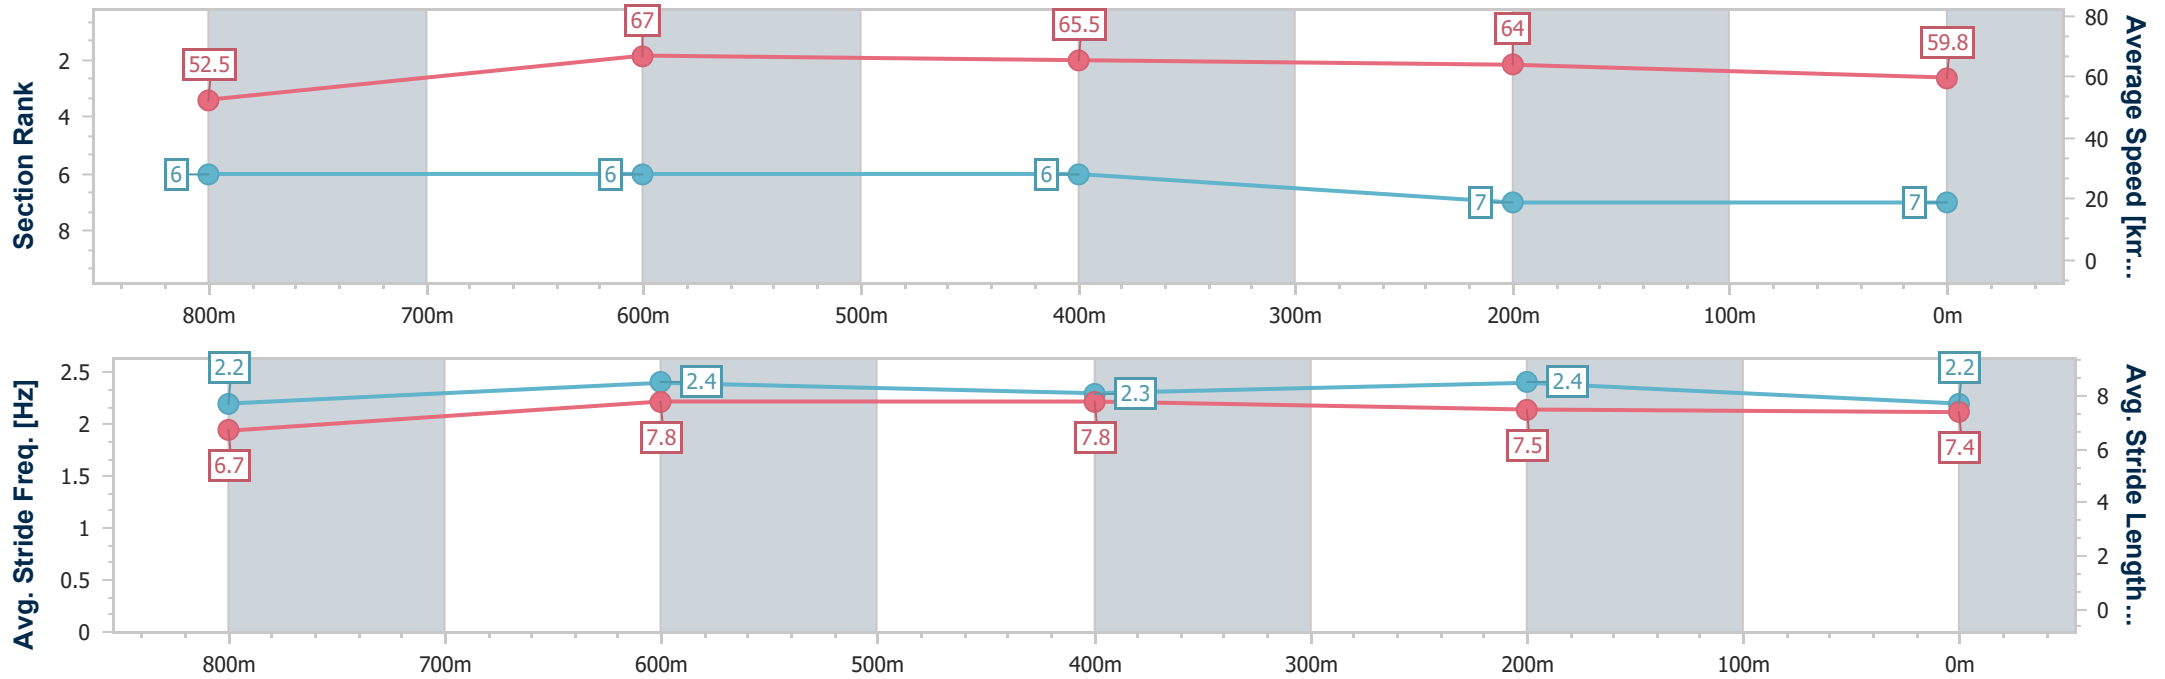

- [] Ranking at each section and finish
- .-.- No data available at this section
- NA No data available

Horse/Jockey Name	Zoraydah
Final Rank	7
Fastest Section Time (Section)	0:10.87 (800m)
Top Speed [km/h] (Section)	67.5 (800m)
Race State	Finished

Sunshine Coast Poly Track QLD Professional
 Race 2: BLAKE MACHINERY GROUP BM60 Handicap - 1000m
 07 April 2024 - 13:38
 Track Rating: Synthetic, Weather: Overcast, Rail Position: True

Section	Overall	800m	600m	400m	200m
Section Times	0:59.10 [7] (0:13.77)	0:45.33 [6] (0:10.87)	0:34.46 [6] (0:11.15)	0:23.31 [6] (0:11.28)	0:12.03 [7] (0:12.03)
Average Speed [km/h]	52.5	67.0	65.5	64.0	59.8
Top Speed [km/h]	67.1	67.5	66.2	65.3	61.9
Avg. Dist. to Rail [m]	5.4	2.0	2.1	4.1	4.4
Avg. Stride Freq. [Hz]	2.2	2.4	2.3	2.4	2.2
Avg. Stride Length [m]	6.7	7.8	7.8	7.5	7.4

- [] Ranking at each section and finish
- .-.- No data available at this section
- NA No data available