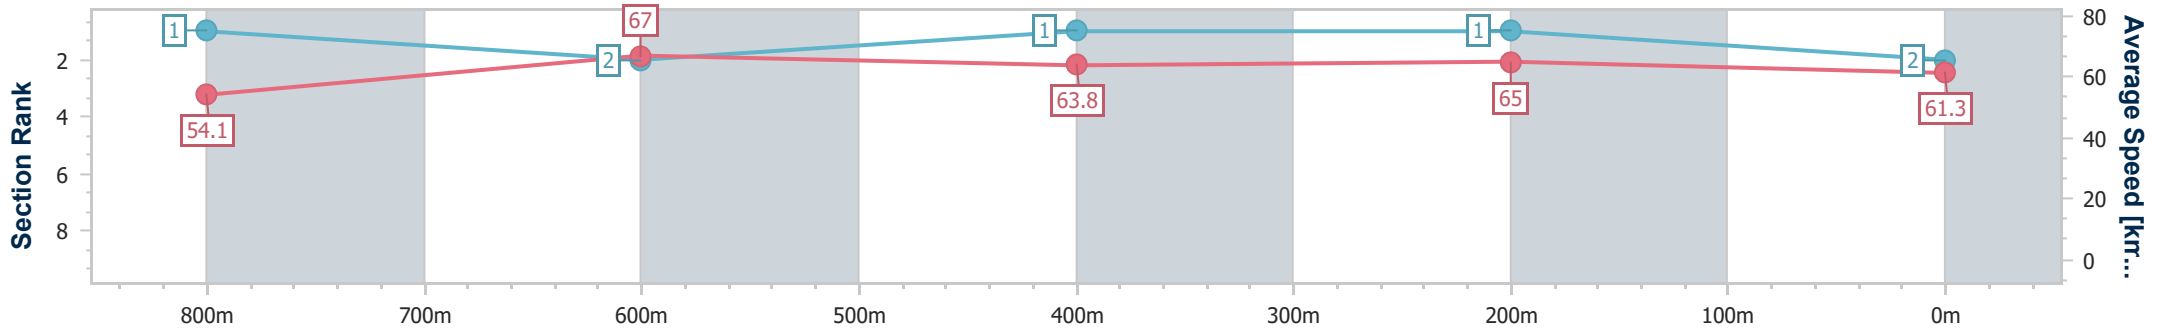

Horse/Jockey Name	On Hold
Final Rank	2
Fastest Section Time (Section)	0:10.90 (800m)
Top Speed [km/h] (Section)	68.2 (Overall)
Race State	Finished

Sunshine Coast Poly Track QLD Professional
Race 2: BLAKE MACHINERY GROUP BM60 Handicap - 1000m
07 April 2024 - 13:38
Track Rating: Synthetic, Weather: Overcast, Rail Position: True

Section	Overall	800m	600m	400m	200m
Section Times	0:58.23 [2] (0:13.28)	0:44.95 [1] (0:10.90)	0:34.05 [2] (0:11.26)	0:22.79 [1] (0:11.10)	0:11.69 [1] (0:11.69)
Average Speed [km/h]	54.1	67.0	63.8	65.0	61.3
Top Speed [km/h]	68.2	68.0	65.1	66.1	64.7
Avg. Dist. to Rail [m]	3.4	1.6	0.3	0.8	1.2
Avg. Stride Freq. [Hz]	2.4	2.5	2.5	2.5	2.4
Avg. Stride Length [m]	6.3	7.4	7.2	7.3	7.1

- [ ] Ranking at each section and finish
- -.-.- No data available at this section
- NA No data available