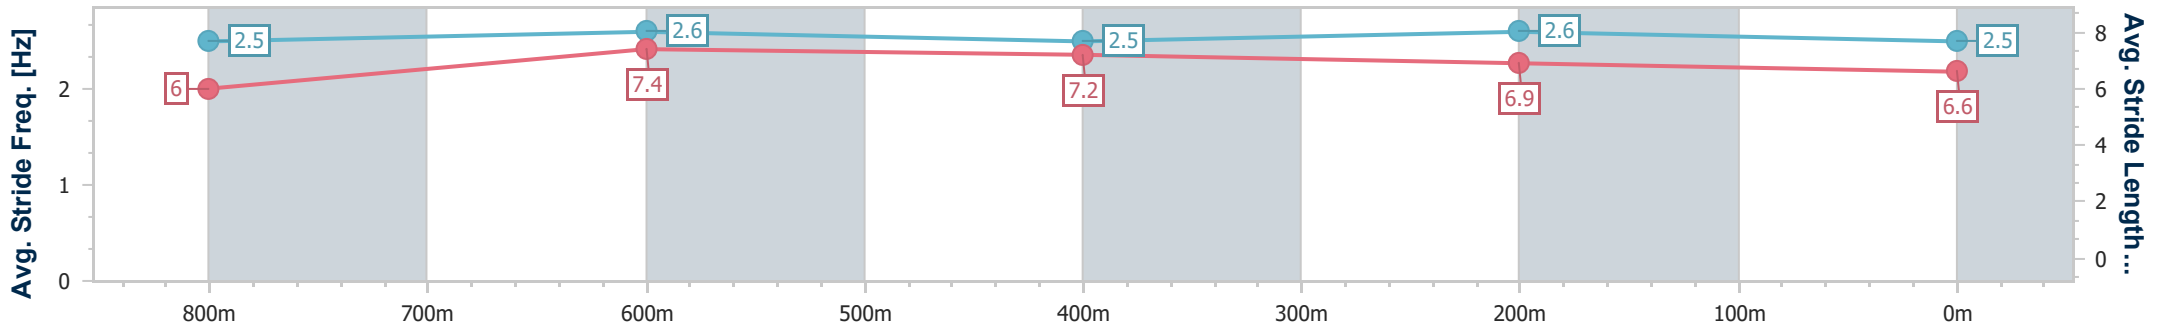

- [] Ranking at each section and finish
- .-.- No data available at this section
- NA No data available

Horse/Jockey Name	Boston City
Final Rank	6
Fastest Section Time (Section)	0:11.02 (800m)
Top Speed [km/h] (Section)	68.7 (800m)
Race State	Finished

Sunshine Coast Poly Track QLD Professional
 Race 2: BLAKE MACHINERY GROUP BM60 Handicap - 1000m
 07 April 2024 - 13:38
 Track Rating: Synthetic, Weather: Overcast, Rail Position: True

Section	Overall	800m	600m	400m	200m
Section Times	0:58.86 [6] (0:13.44)	0:45.42 [4] (0:11.02)	0:34.40 [5] (0:11.15)	0:23.25 [3] (0:11.23)	0:12.02 [5] (0:12.02)
Average Speed [km/h]	53.7	67.2	65.6	64.0	59.7
Top Speed [km/h]	68.6	68.7	66.7	65.2	62.8
Avg. Dist. to Rail [m]	7.7	4.1	2.0	3.1	4.3
Avg. Stride Freq. [Hz]	2.5	2.6	2.5	2.6	2.5
Avg. Stride Length [m]	6.0	7.4	7.2	6.9	6.6