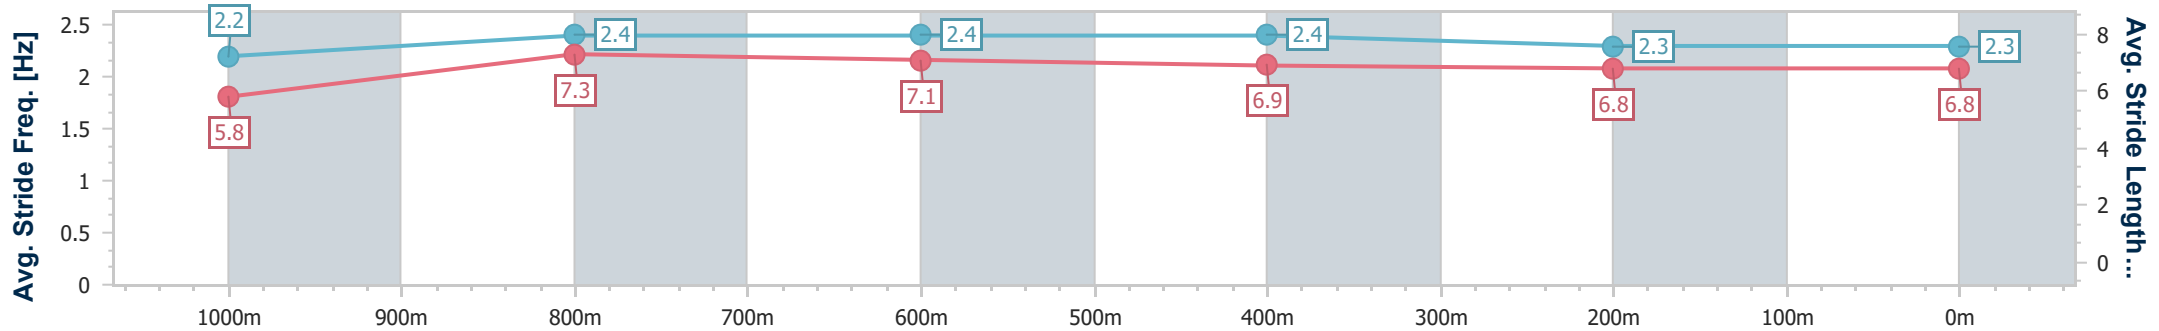

Horse/Jockey Name	Doctor Teekay
Final Rank	5
Fastest Section Time (Section)	0:11.34 (1000m)
Top Speed [km/h] (Section)	64.6 (Overall)
Race State	Finished

Toowoomba QLD Professional
Race 1: TTC MEMBER GARY GARLAND BENCHMARK 70
Handicap - 1200m
06 April 2024 - 17:17
Track Rating: Heavy 9, Weather: Overcast, Rail Position: +5m
Entire

Section	Overall	1000m	800m	600m	400m	200m
Section Times	1:16.67 [5] (0:15.71)	1:00.96 [10] (0:11.34)	0:49.62 [10] (0:11.67)	0:37.95 [10] (0:12.30)	0:25.65 [8] (0:12.96)	0:12.69 [6] (0:12.69)
Average Speed [km/h]	45.9	63.0	61.5	58.5	55.7	56.8
Top Speed [km/h]	64.6	64.0	64.1	62.0	57.8	58.2
Avg. Dist. to Rail [m]	5.6	3.0	0.9	0.3	1.5	1.6
Avg. Stride Freq. [Hz]	2.2	2.4	2.4	2.4	2.3	2.3
Avg. Stride Length [m]	5.8	7.3	7.1	6.9	6.8	6.8

- [ ] Ranking at each section and finish
- -.-.- No data available at this section
- NA No data available