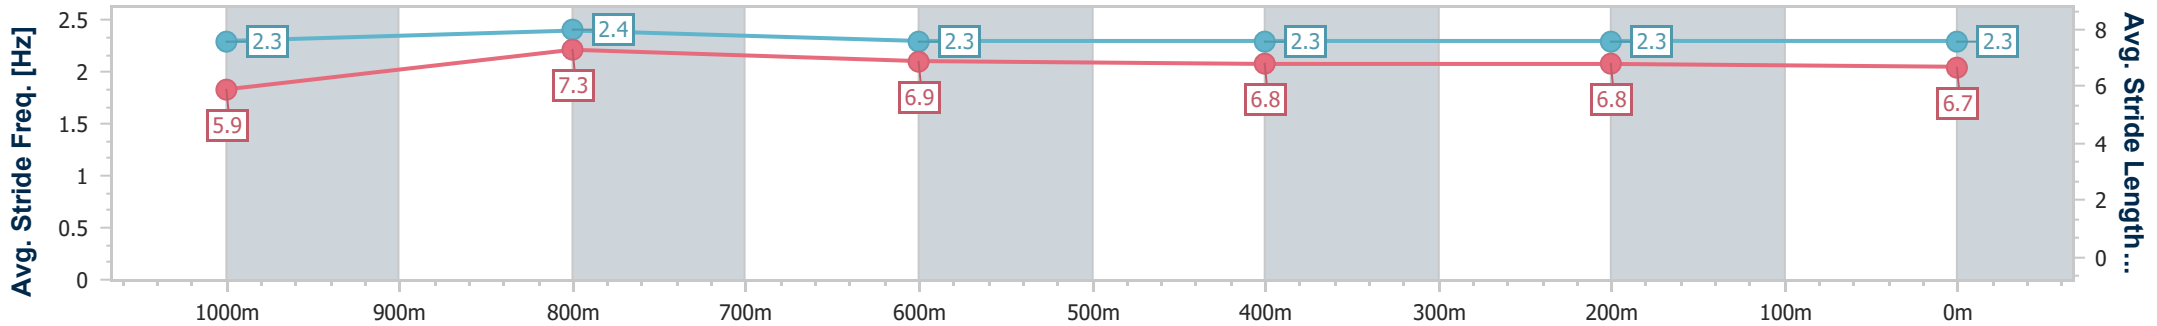

Toowoomba QLD Professional
 Race 1: TTC MEMBER GARY GARLAND BENCHMARK 70
 Handicap - 1200m
 06 April 2024 - 17:17
 Track Rating: Heavy 9, Weather: Overcast, Rail Position: +5m
 Entire

Section	Overall	1000m	800m	600m	400m	200m
Section Times	1:16.27 [3] (0:14.84)	1:01.43 [6] (0:10.94)	0:50.49 [1] (0:12.05)	0:38.44 [1] (0:12.69)	0:25.75 [1] (0:12.85)	0:12.90 [3] (0:12.90)
Average Speed [km/h]	48.6	64.4	59.1	56.1	56.0	55.8
Top Speed [km/h]	67.2	67.3	60.8	59.0	56.9	57.4
Avg. Dist. to Rail [m]	6.4	4.6	3.3	1.8	0.3	1.3
Avg. Stride Freq. [Hz]	2.3	2.4	2.3	2.3	2.3	2.3
Avg. Stride Length [m]	5.9	7.3	6.9	6.8	6.8	6.7