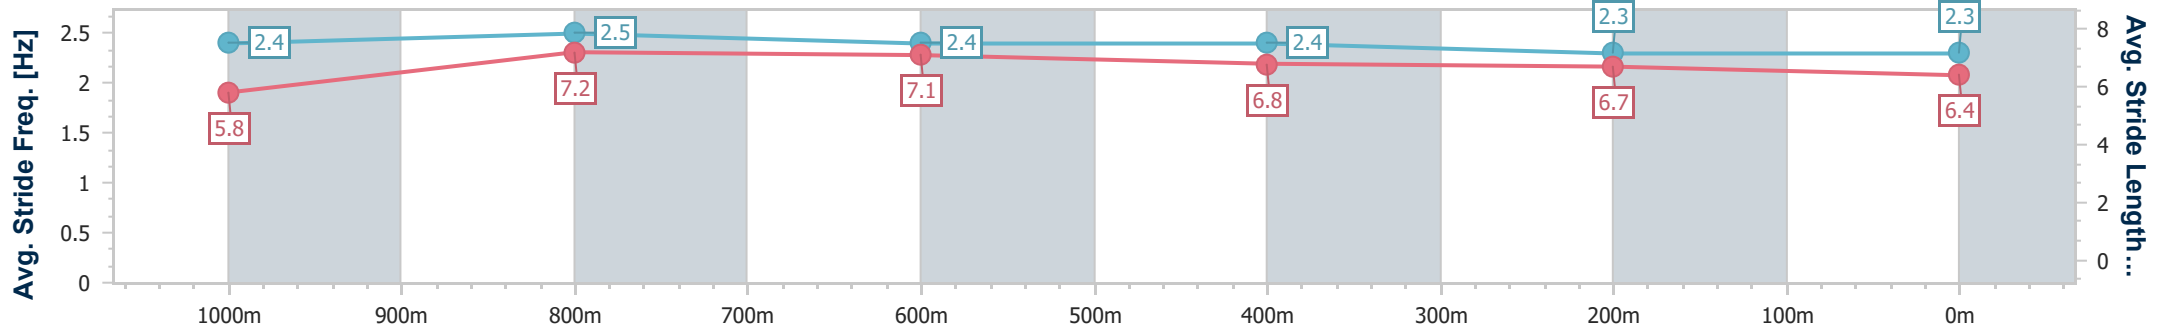

Horse/Jockey Name	Alfa Lily
Final Rank	7
Fastest Section Time (Section)	0:11.42 (1000m)
Top Speed [km/h] (Section)	65.9 (Overall)
Race State	Finished

Toowoomba QLD Professional
Race 1: TTC MEMBER GARY GARLAND BENCHMARK 70
Handicap - 1200m
06 April 2024 - 17:17
Track Rating: Heavy 9, Weather: Overcast, Rail Position: +5m
Entire

Section	Overall	1000m	800m	600m	400m	200m
Section Times	1:17.28 [7] (0:14.60)	1:02.68 [2] (0:11.42)	0:51.26 [4] (0:11.94)	0:39.32 [3] (0:12.73)	0:26.59 [3] (0:13.08)	0:13.51 [5] (0:13.51)
Average Speed [km/h]	49.4	63.5	60.9	57.7	55.9	53.1
Top Speed [km/h]	65.9	65.0	63.3	58.9	57.0	54.4
Avg. Dist. to Rail [m]	5.2	1.8	3.6	3.9	4.0	1.8
Avg. Stride Freq. [Hz]	2.4	2.5	2.4	2.4	2.3	2.3
Avg. Stride Length [m]	5.8	7.2	7.1	6.8	6.7	6.4

- [ ] Ranking at each section and finish
- -.-.- No data available at this section
- NA No data available