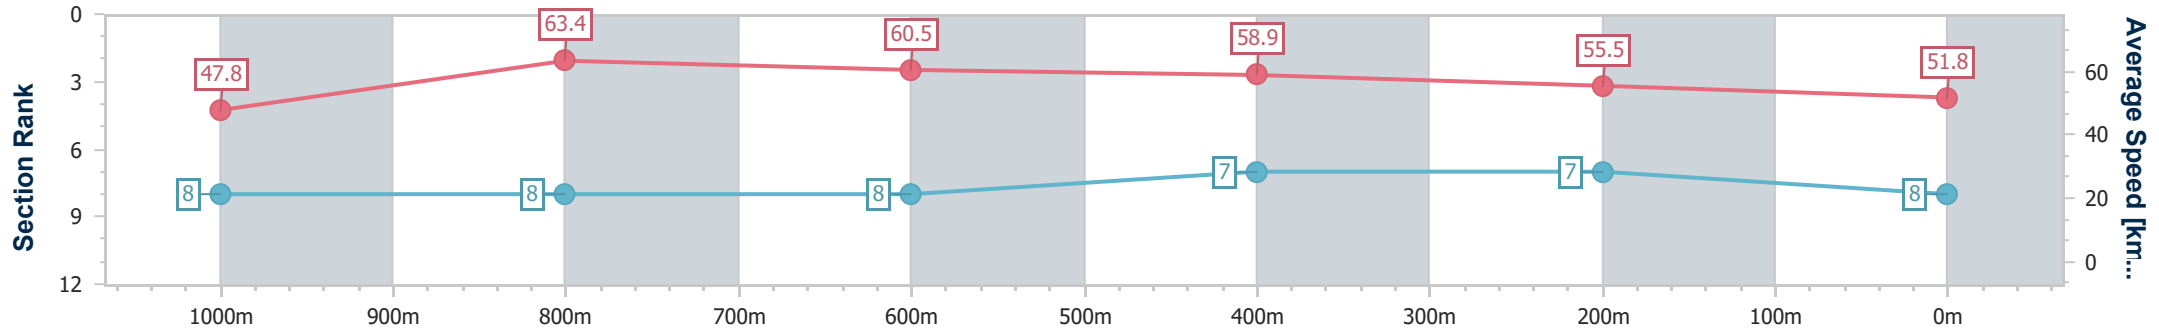

Horse/Jockey Name	London Point
Final Rank	8
Fastest Section Time (Section)	0:11.46 (1000m)
Top Speed [km/h] (Section)	63.9 (1000m)
Race State	Finished

Toowoomba QLD Professional
Race 1: TTC MEMBER GARY GARLAND BENCHMARK 70
Handicap - 1200m
06 April 2024 - 17:17
Track Rating: Heavy 9, Weather: Overcast, Rail Position: +5m
Entire

Section	Overall	1000m	800m	600m	400m	200m
Section Times	1:17.88 [8] (0:15.08)	1:02.80 [8] (0:11.46)	0:51.34 [8] (0:12.01)	0:39.33 [8] (0:12.39)	0:26.94 [7] (0:13.07)	0:13.87 [7] (0:13.87)
Average Speed [km/h]	47.8	63.4	60.5	58.9	55.5	51.8
Top Speed [km/h]	63.2	63.9	62.5	59.8	59.0	54.4
Avg. Dist. to Rail [m]	8.2	2.1	3.0	2.5	3.2	3.5
Avg. Stride Freq. [Hz]	2.2	2.4	2.3	2.3	2.3	2.2
Avg. Stride Length [m]	6.1	7.4	7.3	7.0	6.8	6.6

- [ ] Ranking at each section and finish
- -.-.- No data available at this section
- NA No data available