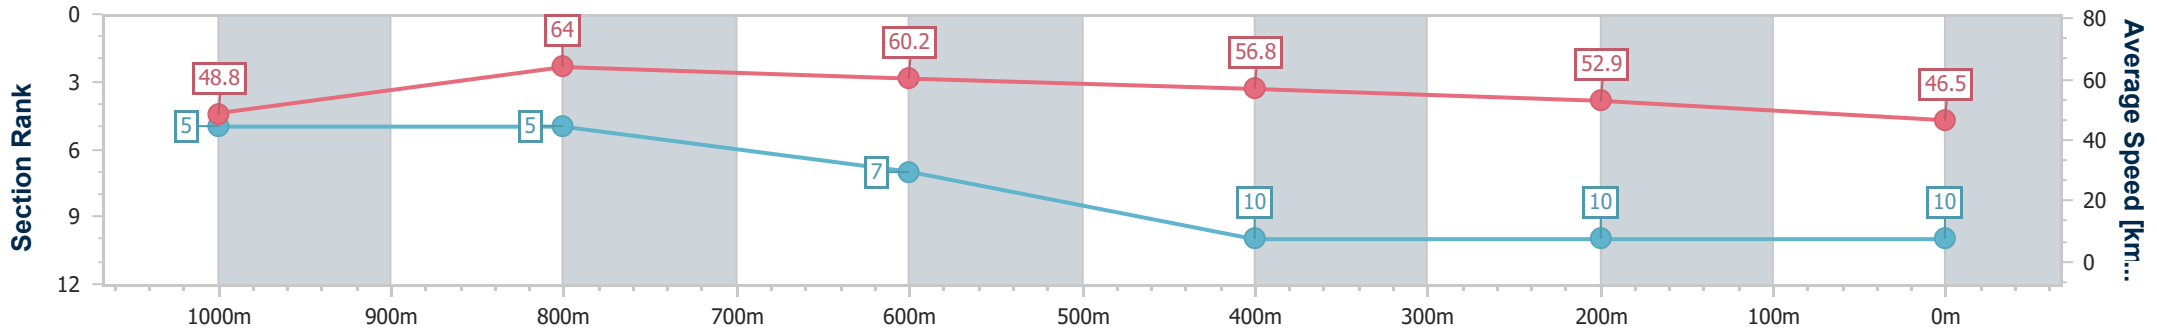

- [] Ranking at each section and finish
- .-.- No data available at this section
- NA No data available

Horse/Jockey Name	Five Oxford
Final Rank	10
Fastest Section Time (Section)	0:11.40 (1000m)
Top Speed [km/h] (Section)	66.4 (1000m)
Race State	Finished

Toowoomba QLD Professional
 Race 1: TTC MEMBER GARY GARLAND BENCHMARK 70
 Handicap - 1200m
 06 April 2024 - 17:17
 Track Rating: Heavy 9, Weather: Overcast, Rail Position: +5m
 Entire

Section	Overall	1000m	800m	600m	400m	200m
Section Times	1:20.58 [10] (0:14.79)	1:05.79 [5] (0:11.40)	0:54.39 [5] (0:12.16)	0:42.23 [7] (0:12.98)	0:29.25 [10] (0:13.79)	0:15.46 [10] (0:15.46)
Average Speed [km/h]	48.8	64.0	60.2	56.8	52.9	46.5
Top Speed [km/h]	65.6	66.4	61.7	59.0	54.6	51.7
Avg. Dist. to Rail [m]	10.4	4.9	4.3	4.7	2.7	2.0
Avg. Stride Freq. [Hz]	2.3	2.4	2.4	2.4	2.3	2.1
Avg. Stride Length [m]	5.9	7.4	7.0	6.8	6.5	6.2