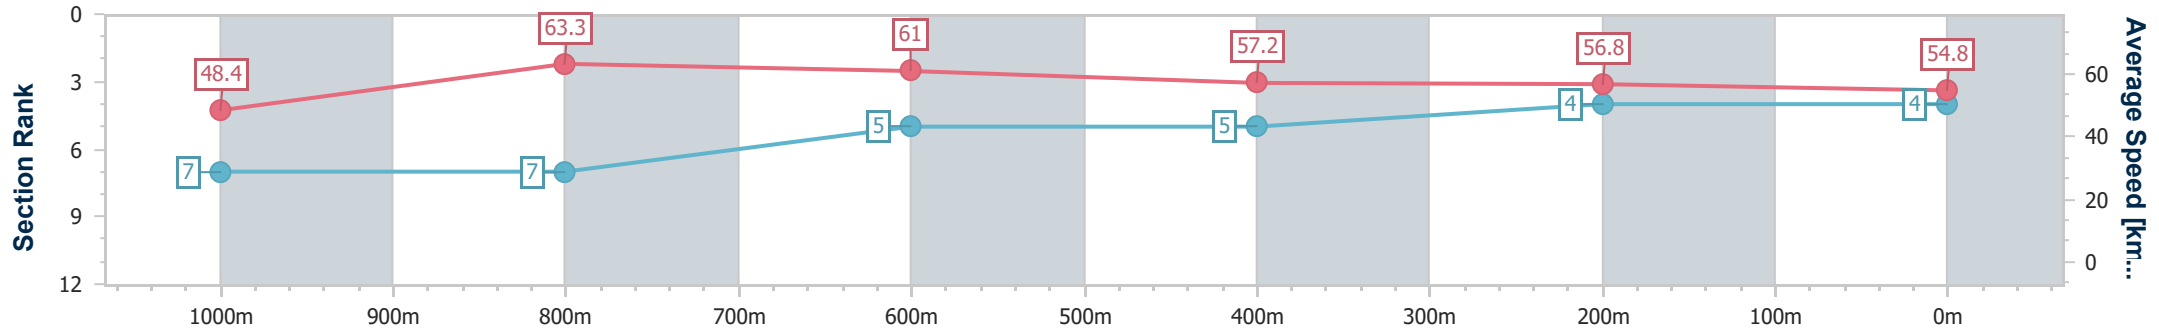

Horse/Jockey Name	Latenighttoughguy
Final Rank	4
Fastest Section Time (Section)	0:11.35 (1000m)
Top Speed [km/h] (Section)	64.9 (Overall)
Race State	Finished

Toowoomba QLD Professional
Race 1: TTC MEMBER GARY GARLAND BENCHMARK 70
Handicap - 1200m
06 April 2024 - 17:17
Track Rating: Heavy 9, Weather: Overcast, Rail Position: +5m
Entire

Section	Overall	1000m	800m	600m	400m	200m
Section Times	1:16.62 [4] (0:14.89)	1:01.73 [7] (0:11.35)	0:50.38 [7] (0:11.82)	0:38.56 [5] (0:12.64)	0:25.92 [5] (0:12.77)	0:13.15 [4] (0:13.15)
Average Speed [km/h]	48.4	63.3	61.0	57.2	56.8	54.8
Top Speed [km/h]	64.9	64.8	62.7	61.0	58.6	58.1
Avg. Dist. to Rail [m]	5.9	0.3	1.2	0.6	2.0	2.7
Avg. Stride Freq. [Hz]	2.3	2.4	2.3	2.2	2.2	2.3
Avg. Stride Length [m]	5.8	7.5	7.4	7.1	7.0	6.6

- [ ] Ranking at each section and finish
- -.-.- No data available at this section
- NA No data available