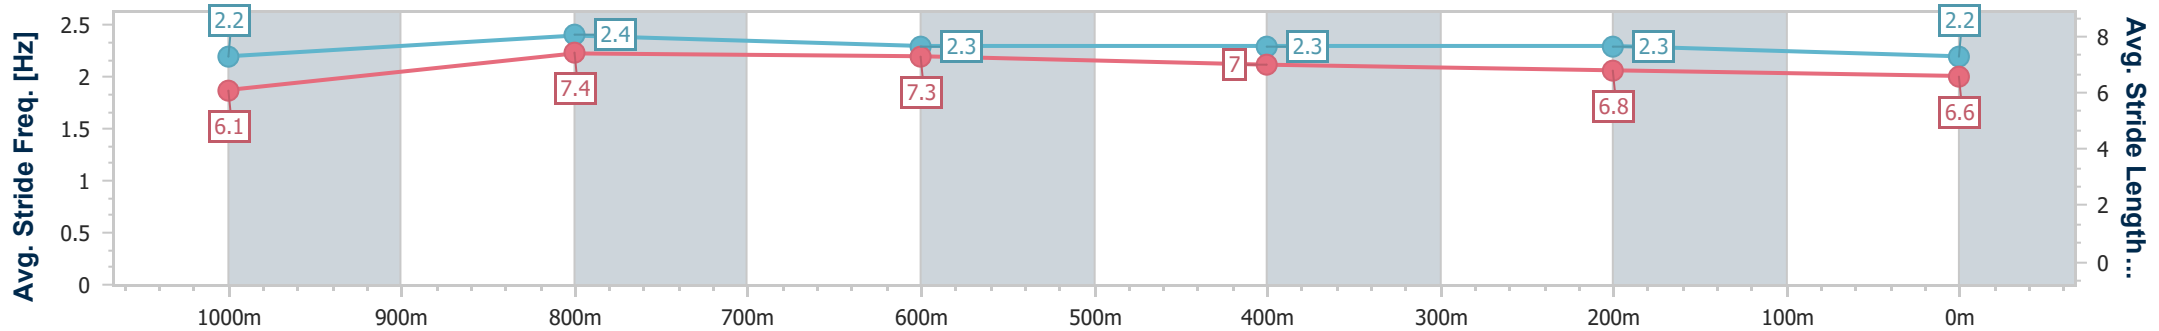

- [] Ranking at each section and finish
- .-.- No data available at this section
- NA No data available

Horse/Jockey Name	London Point
Final Rank	8
Fastest Section Time (Section)	0:11.46 (1000m)
Top Speed [km/h] (Section)	63.9 (1000m)
Race State	Finished

Toowoomba QLD Professional
 Race 1: TTC MEMBER GARY GARLAND BENCHMARK 70
 Handicap - 1200m
 06 April 2024 - 17:17
 Track Rating: Heavy 9, Weather: Overcast, Rail Position: +5m
 Entire

Section	Overall	1000m	800m	600m	400m	200m
Section Times	1:17.88 [8] (0:15.08)	1:02.80 [8] (0:11.46)	0:51.34 [8] (0:12.01)	0:39.33 [8] (0:12.39)	0:26.94 [7] (0:13.07)	0:13.87 [7] (0:13.87)
Average Speed [km/h]	47.8	63.4	60.5	58.9	55.5	51.8
Top Speed [km/h]	63.2	63.9	62.5	59.8	59.0	54.4
Avg. Dist. to Rail [m]	8.2	2.1	3.0	2.5	3.2	3.5
Avg. Stride Freq. [Hz]	2.2	2.4	2.3	2.3	2.3	2.2
Avg. Stride Length [m]	6.1	7.4	7.3	7.0	6.8	6.6