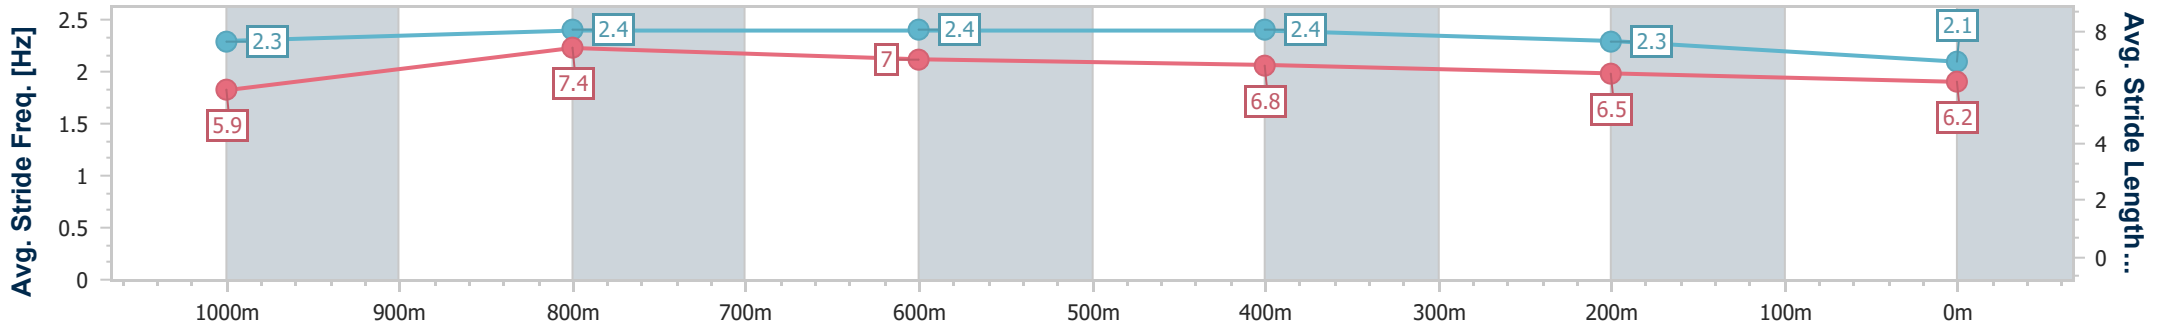

Toowoomba QLD Professional
 Race 1: TTC MEMBER GARY GARLAND BENCHMARK 70
 Handicap - 1200m
 06 April 2024 - 17:17
 Track Rating: Heavy 9, Weather: Overcast, Rail Position: +5m
 Entire

Section	Overall	1000m	800m	600m	400m	200m
Section Times	1:19.12 [9] (0:14.60)	1:04.52 [1] (0:11.20)	0:53.32 [2] (0:12.04)	0:41.28 [2] (0:12.87)	0:28.41 [6] (0:13.76)	0:14.65 [9] (0:14.65)
Average Speed [km/h]	49.3	64.6	60.3	56.3	52.5	49.2
Top Speed [km/h]	70.6	67.9	61.5	59.3	55.0	51.9
Avg. Dist. to Rail [m]	8.8	2.6	1.9	1.3	1.2	0.5
Avg. Stride Freq. [Hz]	2.4	2.6	2.4	2.4	2.3	2.2
Avg. Stride Length [m]	5.5	7.0	6.9	6.5	6.4	6.2

- [] Ranking at each section and finish
- .-.- No data available at this section
- NA No data available

Horse/Jockey Name	Five Oxford
Final Rank	10
Fastest Section Time (Section)	0:11.40 (1000m)
Top Speed [km/h] (Section)	66.4 (1000m)
Race State	Finished

Toowoomba QLD Professional
 Race 1: TTC MEMBER GARY GARLAND BENCHMARK 70
 Handicap - 1200m
 06 April 2024 - 17:17
 Track Rating: Heavy 9, Weather: Overcast, Rail Position: +5m
 Entire

Section	Overall	1000m	800m	600m	400m	200m
Section Times	1:20.58 [10] (0:14.79)	1:05.79 [5] (0:11.40)	0:54.39 [5] (0:12.16)	0:42.23 [7] (0:12.98)	0:29.25 [10] (0:13.79)	0:15.46 [10] (0:15.46)
Average Speed [km/h]	48.8	64.0	60.2	56.8	52.9	46.5
Top Speed [km/h]	65.6	66.4	61.7	59.0	54.6	51.7
Avg. Dist. to Rail [m]	10.4	4.9	4.3	4.7	2.7	2.0
Avg. Stride Freq. [Hz]	2.3	2.4	2.4	2.4	2.3	2.1
Avg. Stride Length [m]	5.9	7.4	7.0	6.8	6.5	6.2

- [] Ranking at each section and finish
- .-.- No data available at this section
- NA No data available