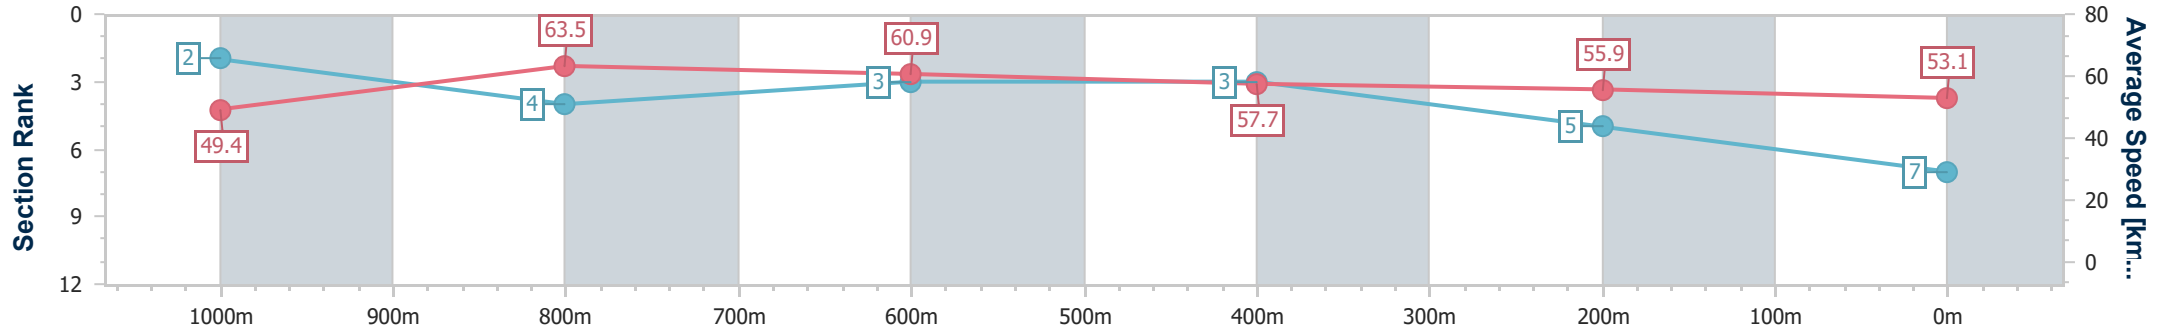

Horse/Jockey Name	Alfa Lily
Final Rank	7
Fastest Section Time (Section)	0:11.42 (1000m)
Top Speed [km/h] (Section)	65.9 (Overall)
Race State	Finished

Toowoomba QLD Professional
Race 1: TTC MEMBER GARY GARLAND BENCHMARK 70
Handicap - 1200m
06 April 2024 - 17:17
Track Rating: Heavy 9, Weather: Overcast, Rail Position: +5m
Entire

Section	Overall	1000m	800m	600m	400m	200m
Section Times	1:17.28 [7] (0:14.60)	1:02.68 [2] (0:11.42)	0:51.26 [4] (0:11.94)	0:39.32 [3] (0:12.73)	0:26.59 [3] (0:13.08)	0:13.51 [5] (0:13.51)
Average Speed [km/h]	49.4	63.5	60.9	57.7	55.9	53.1
Top Speed [km/h]	65.9	65.0	63.3	58.9	57.0	54.4
Avg. Dist. to Rail [m]	5.2	1.8	3.6	3.9	4.0	1.8
Avg. Stride Freq. [Hz]	2.4	2.5	2.4	2.4	2.3	2.3
Avg. Stride Length [m]	5.8	7.2	7.1	6.8	6.7	6.4

- [ ] Ranking at each section and finish
- -.-.- No data available at this section
- NA No data available