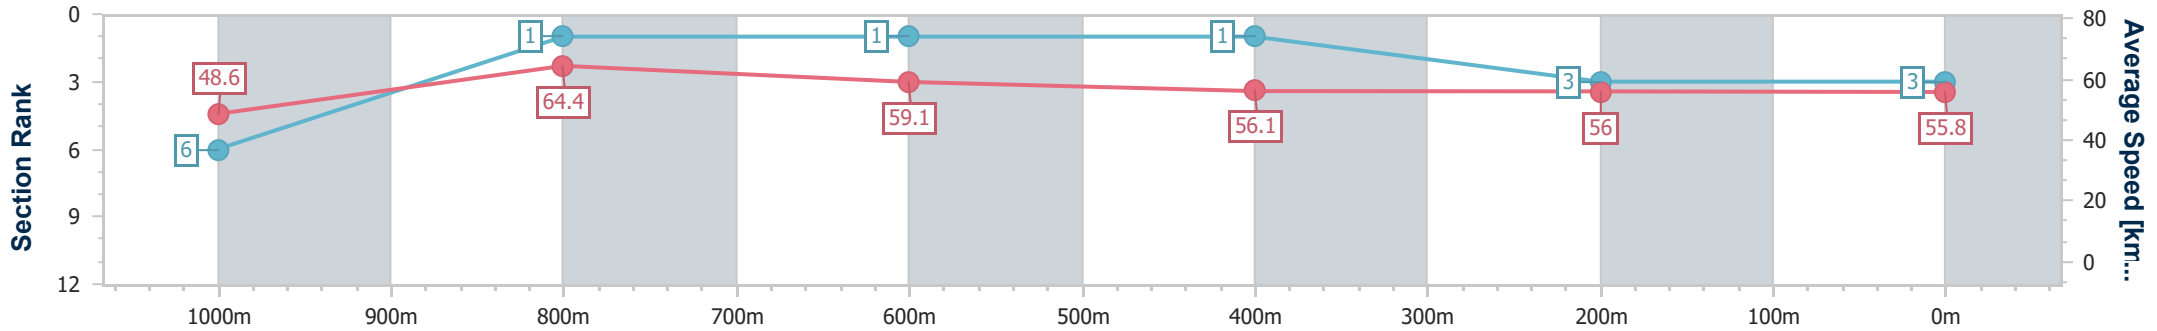

Toowoomba QLD Professional
 Race 1: TTC MEMBER GARY GARLAND BENCHMARK 70
 Handicap - 1200m
 06 April 2024 - 17:17
 Track Rating: Heavy 9, Weather: Overcast, Rail Position: +5m
 Entire

Section	Overall	1000m	800m	600m	400m	200m
Section Times	1:16.27 [3] (0:14.84)	1:01.43 [6] (0:10.94)	0:50.49 [1] (0:12.05)	0:38.44 [1] (0:12.69)	0:25.75 [1] (0:12.85)	0:12.90 [3] (0:12.90)
Average Speed [km/h]	48.6	64.4	59.1	56.1	56.0	55.8
Top Speed [km/h]	67.2	67.3	60.8	59.0	56.9	57.4
Avg. Dist. to Rail [m]	6.4	4.6	3.3	1.8	0.3	1.3
Avg. Stride Freq. [Hz]	2.3	2.4	2.3	2.3	2.3	2.3
Avg. Stride Length [m]	5.9	7.3	6.9	6.8	6.8	6.7