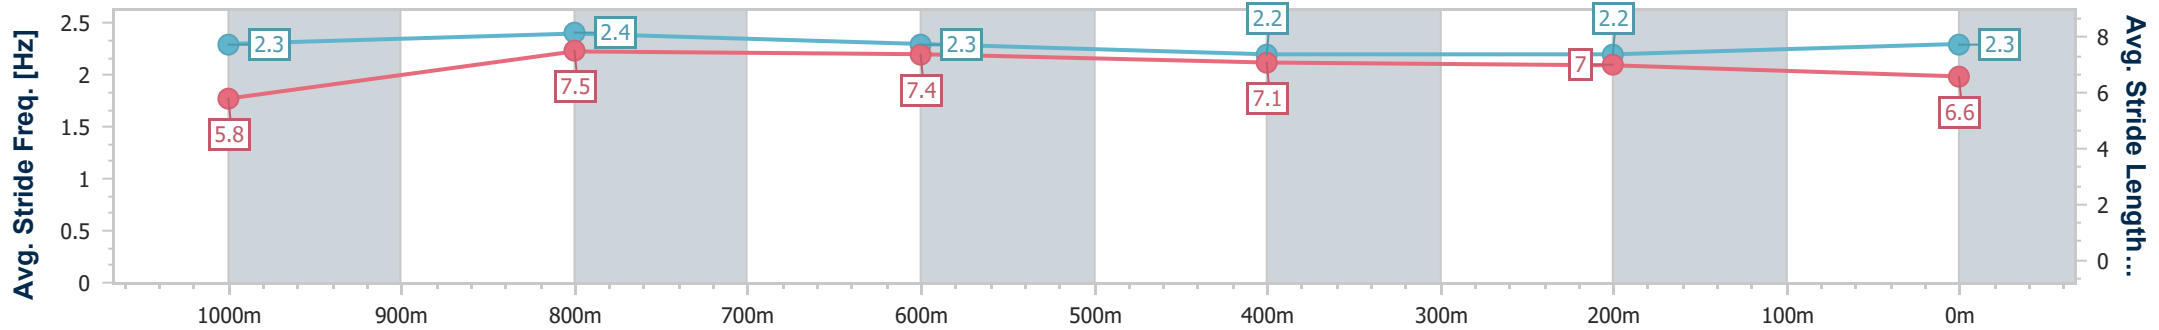

Horse/Jockey Name	Latenighttoughguy
Final Rank	4
Fastest Section Time (Section)	0:11.35 (1000m)
Top Speed [km/h] (Section)	64.9 (Overall)
Race State	Finished

Toowoomba QLD Professional
Race 1: TTC MEMBER GARY GARLAND BENCHMARK 70
Handicap - 1200m
06 April 2024 - 17:17
Track Rating: Heavy 9, Weather: Overcast, Rail Position: +5m
Entire

Section	Overall	1000m	800m	600m	400m	200m
Section Times	1:16.62 [4] (0:14.89)	1:01.73 [7] (0:11.35)	0:50.38 [7] (0:11.82)	0:38.56 [5] (0:12.64)	0:25.92 [5] (0:12.77)	0:13.15 [4] (0:13.15)
Average Speed [km/h]	48.4	63.3	61.0	57.2	56.8	54.8
Top Speed [km/h]	64.9	64.8	62.7	61.0	58.6	58.1
Avg. Dist. to Rail [m]	5.9	0.3	1.2	0.6	2.0	2.7
Avg. Stride Freq. [Hz]	2.3	2.4	2.3	2.2	2.2	2.3
Avg. Stride Length [m]	5.8	7.5	7.4	7.1	7.0	6.6

- [ ] Ranking at each section and finish
- -.-.- No data available at this section
- NA No data available