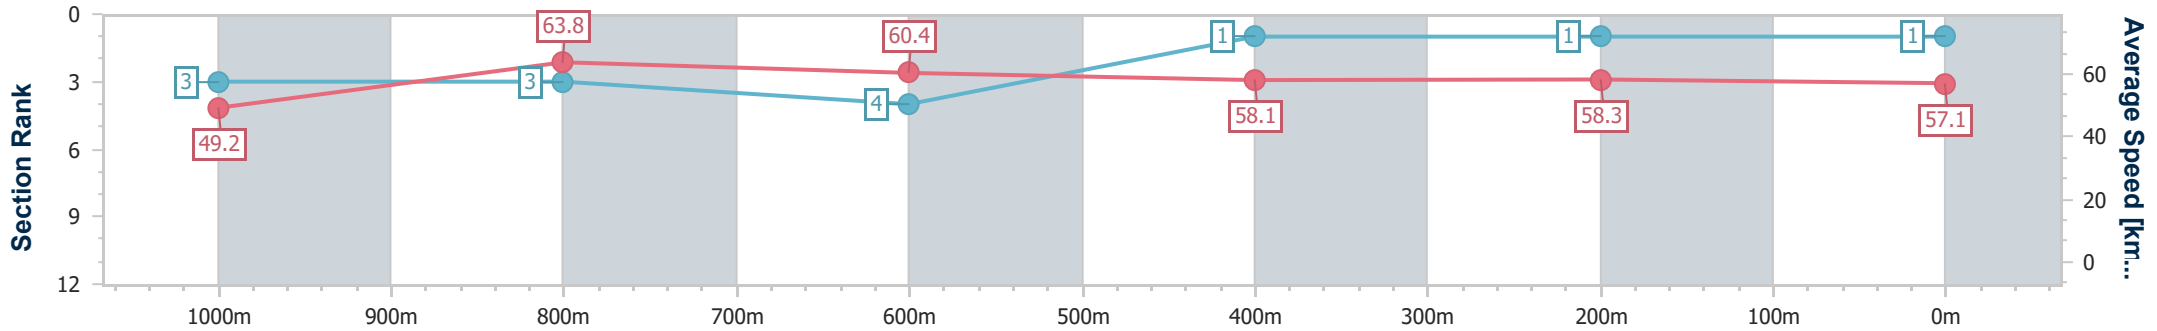

Scratched: Incomparable (#4)

Horse/Jockey Name	Spooky Spirit
Final Rank	1
Fastest Section Time (Section)	0:11.34 (1000m)
Top Speed [km/h] (Section)	64.9 (1000m)
Race State	Finished

Toowoomba QLD Professional
 Race 1: TTC MEMBER GARY GARLAND BENCHMARK 70
 Handicap - 1200m
 06 April 2024 - 17:17
 Track Rating: Heavy 9, Weather: Overcast, Rail Position: +5m
 Entire

Section	Overall	1000m	800m	600m	400m	200m
Section Times	1:15.46 [1] (0:14.68)	1:00.78 [3] (0:11.34)	0:49.44 [3] (0:11.96)	0:37.48 [4] (0:12.54)	0:24.94 [1] (0:12.33)	0:12.61 [1] (0:12.61)
Average Speed [km/h]	49.2	63.8	60.4	58.1	58.3	57.1
Top Speed [km/h]	64.5	64.9	62.0	59.7	59.3	58.3
Avg. Dist. to Rail [m]	5.1	1.3	1.9	2.3	0.5	0.6
Avg. Stride Freq. [Hz]	2.3	2.4	2.4	2.4	2.4	2.3
Avg. Stride Length [m]	5.9	7.4	7.1	6.8	6.8	6.8