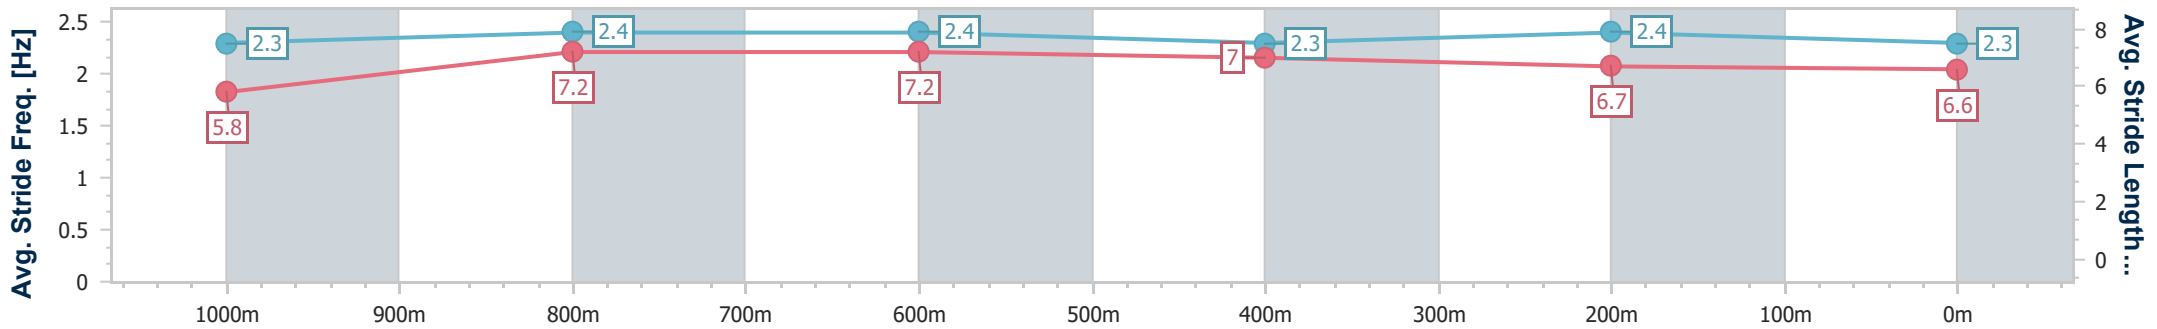

Horse/Jockey Name	Sheppey
Final Rank	2
Fastest Section Time (Section)	0:11.48 (1000m)
Top Speed [km/h] (Section)	65.6 (Overall)
Race State	Finished

Toowoomba QLD Professional
Race 1: TTC MEMBER GARY GARLAND BENCHMARK 70
Handicap - 1200m
06 April 2024 - 17:17
Track Rating: Heavy 9, Weather: Overcast, Rail Position: +5m
Entire

Section	Overall	1000m	800m	600m	400m	200m
Section Times	1:16.22 [2] (0:14.74)	1:01.48 [4] (0:11.48)	0:50.00 [6] (0:11.94)	0:38.06 [6] (0:12.53)	0:25.53 [4] (0:12.60)	0:12.93 [2] (0:12.93)
Average Speed [km/h]	49.0	63.4	61.2	58.4	57.5	55.4
Top Speed [km/h]	65.6	65.5	62.7	60.9	58.3	57.4
Avg. Dist. to Rail [m]	8.3	4.1	3.9	3.3	1.7	0.8
Avg. Stride Freq. [Hz]	2.3	2.4	2.4	2.3	2.4	2.3
Avg. Stride Length [m]	5.8	7.2	7.2	7.0	6.7	6.6

- [ ] Ranking at each section and finish
- -.-.- No data available at this section
- NA No data available