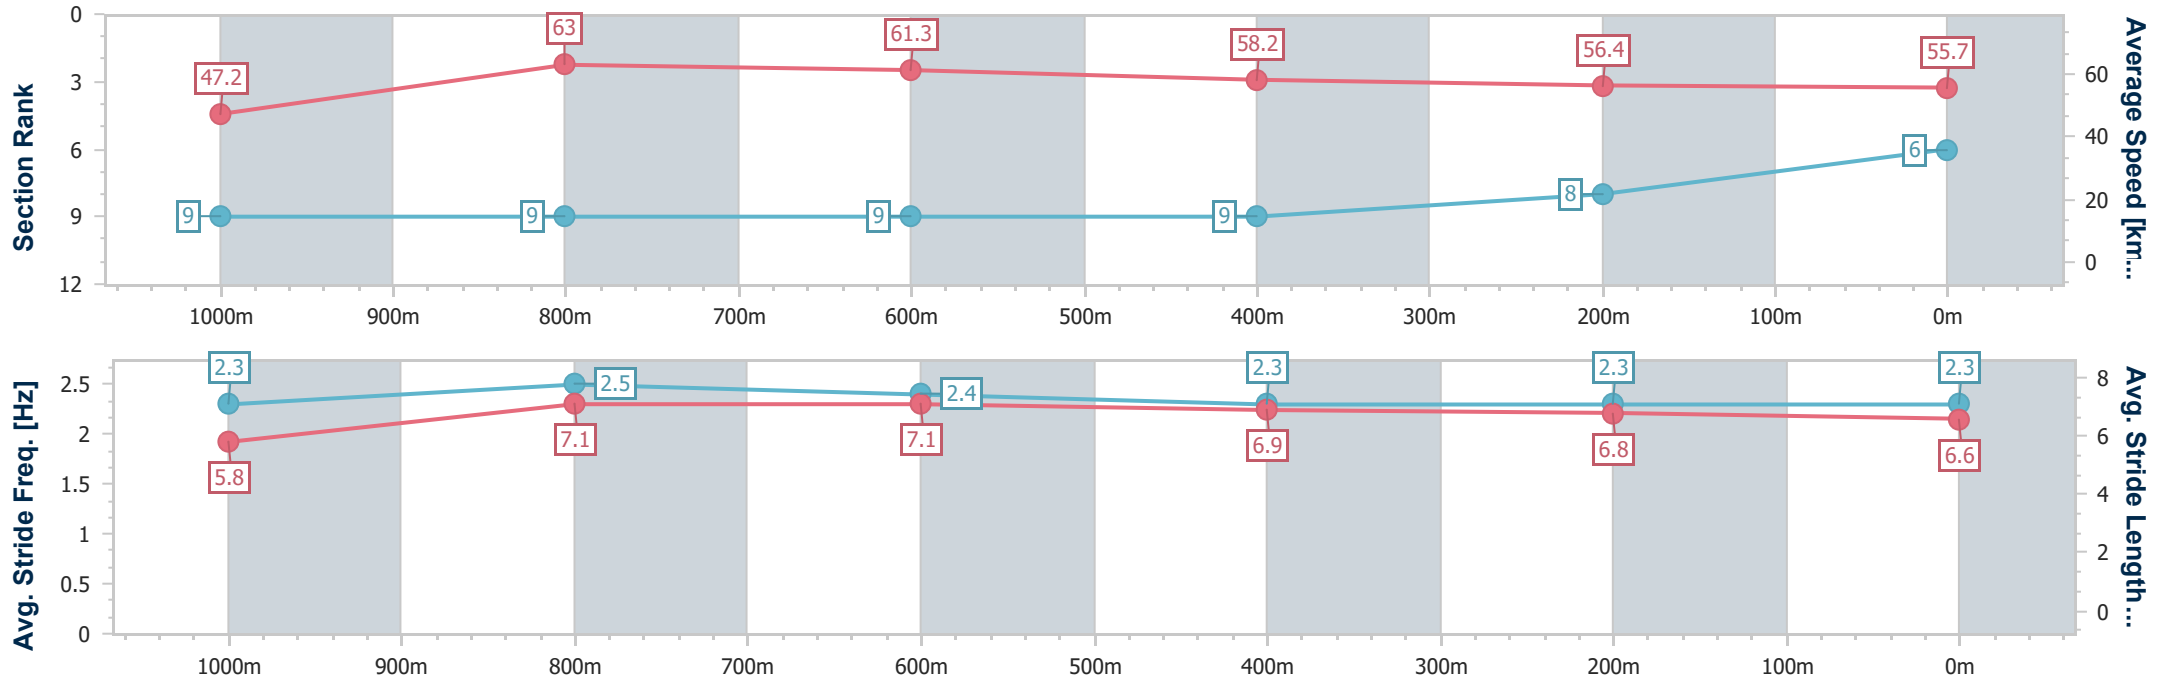

- [] Ranking at each section and finish
- .-.- No data available at this section
- NA No data available

Horse/Jockey Name	Overseas
Final Rank	6
Fastest Section Time (Section)	0:11.52 (1000m)
Top Speed [km/h] (Section)	65.5 (1000m)
Race State	Finished

Toowoomba QLD Professional
 Race 1: TTC MEMBER GARY GARLAND BENCHMARK 70
 Handicap - 1200m
 06 April 2024 - 17:17
 Track Rating: Heavy 9, Weather: Overcast, Rail Position: +5m
 Entire

Section	Overall	1000m	800m	600m	400m	200m
Section Times	1:16.99 [6] (0:15.26)	1:01.73 [9] (0:11.52)	0:50.21 [9] (0:11.90)	0:38.31 [9] (0:12.52)	0:25.79 [9] (0:12.85)	0:12.94 [8] (0:12.94)
Average Speed [km/h]	47.2	63.0	61.3	58.2	56.4	55.7
Top Speed [km/h]	64.7	65.5	63.0	61.1	57.4	56.5
Avg. Dist. to Rail [m]	8.3	2.4	3.5	2.8	2.5	3.8
Avg. Stride Freq. [Hz]	2.3	2.5	2.4	2.3	2.3	2.3
Avg. Stride Length [m]	5.8	7.1	7.1	6.9	6.8	6.6