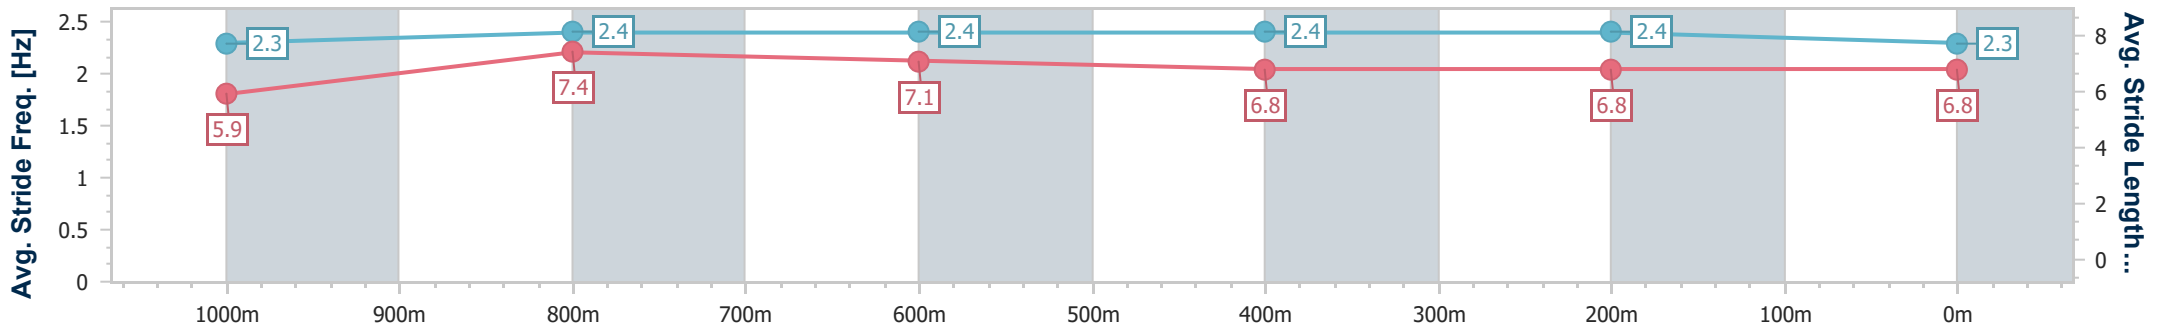

Scratched: Incomparable (#4)

Horse/Jockey Name	Spooky Spirit
Final Rank	1
Fastest Section Time (Section)	0:11.34 (1000m)
Top Speed [km/h] (Section)	64.9 (1000m)
Race State	Finished

Toowoomba QLD Professional
 Race 1: TTC MEMBER GARY GARLAND BENCHMARK 70
 Handicap - 1200m
 06 April 2024 - 17:17
 Track Rating: Heavy 9, Weather: Overcast, Rail Position: +5m
 Entire

Section	Overall	1000m	800m	600m	400m	200m
Section Times	1:15.46 [1] (0:14.68)	1:00.78 [3] (0:11.34)	0:49.44 [3] (0:11.96)	0:37.48 [4] (0:12.54)	0:24.94 [1] (0:12.33)	0:12.61 [1] (0:12.61)
Average Speed [km/h]	49.2	63.8	60.4	58.1	58.3	57.1
Top Speed [km/h]	64.5	64.9	62.0	59.7	59.3	58.3
Avg. Dist. to Rail [m]	5.1	1.3	1.9	2.3	0.5	0.6
Avg. Stride Freq. [Hz]	2.3	2.4	2.4	2.4	2.4	2.3
Avg. Stride Length [m]	5.9	7.4	7.1	6.8	6.8	6.8