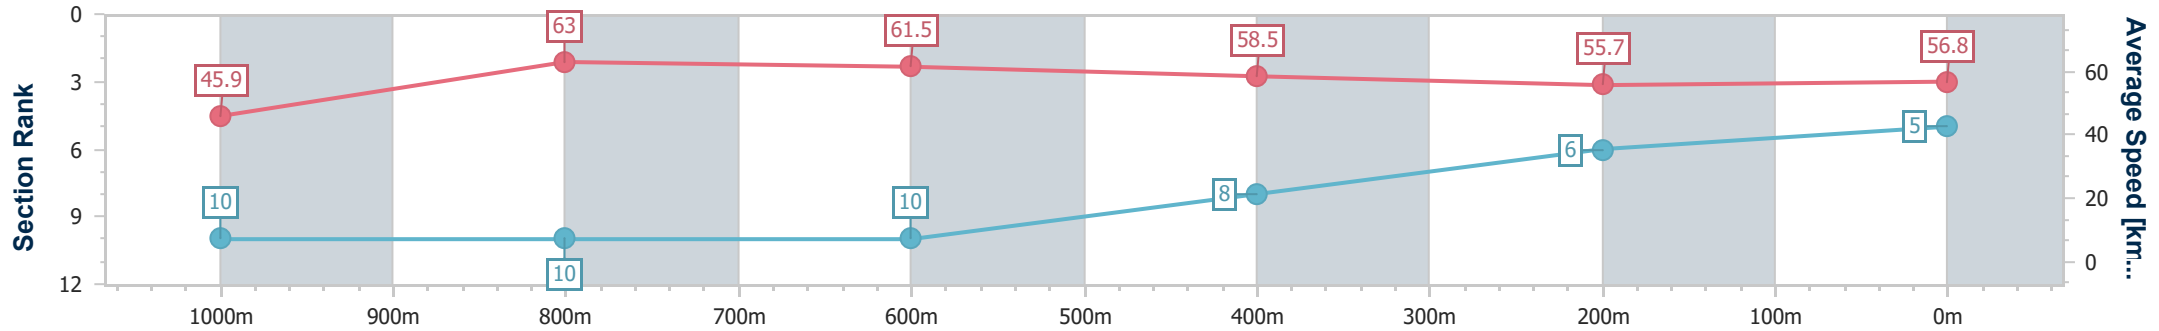

Horse/Jockey Name	Doctor Teekay
Final Rank	5
Fastest Section Time (Section)	0:11.34 (1000m)
Top Speed [km/h] (Section)	64.6 (Overall)
Race State	Finished

Toowoomba QLD Professional
Race 1: TTC MEMBER GARY GARLAND BENCHMARK 70
Handicap - 1200m
06 April 2024 - 17:17
Track Rating: Heavy 9, Weather: Overcast, Rail Position: +5m
Entire

Section	Overall	1000m	800m	600m	400m	200m
Section Times	1:16.67 [5] (0:15.71)	1:00.96 [10] (0:11.34)	0:49.62 [10] (0:11.67)	0:37.95 [10] (0:12.30)	0:25.65 [8] (0:12.96)	0:12.69 [6] (0:12.69)
Average Speed [km/h]	45.9	63.0	61.5	58.5	55.7	56.8
Top Speed [km/h]	64.6	64.0	64.1	62.0	57.8	58.2
Avg. Dist. to Rail [m]	5.6	3.0	0.9	0.3	1.5	1.6
Avg. Stride Freq. [Hz]	2.2	2.4	2.4	2.4	2.3	2.3
Avg. Stride Length [m]	5.8	7.3	7.1	6.9	6.8	6.8

- [ ] Ranking at each section and finish
- -.-.- No data available at this section
- NA No data available