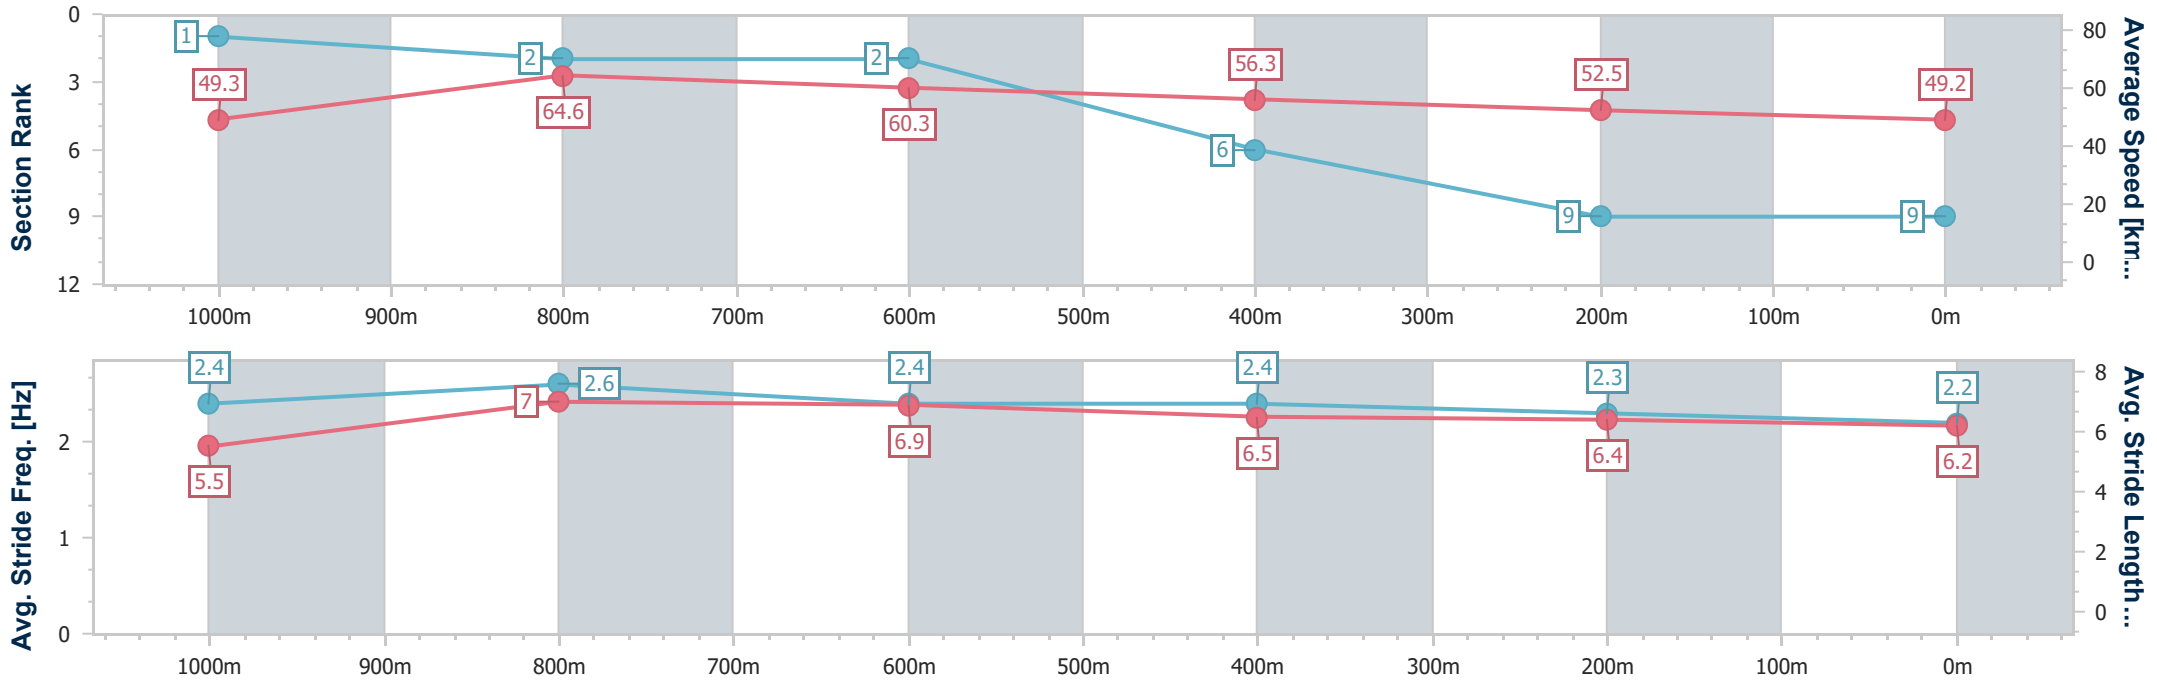

Toowoomba QLD Professional
 Race 1: TTC MEMBER GARY GARLAND BENCHMARK 70
 Handicap - 1200m
 06 April 2024 - 17:17
 Track Rating: Heavy 9, Weather: Overcast, Rail Position: +5m
 Entire

Section	Overall	1000m	800m	600m	400m	200m
Section Times	1:17.88 [8] (0:15.08)	1:02.80 [8] (0:11.46)	0:51.34 [8] (0:12.01)	0:39.33 [8] (0:12.39)	0:26.94 [7] (0:13.07)	0:13.87 [7] (0:13.87)
Average Speed [km/h]	47.8	63.4	60.5	58.9	55.5	51.8
Top Speed [km/h]	63.2	63.9	62.5	59.8	59.0	54.4
Avg. Dist. to Rail [m]	8.2	2.1	3.0	2.5	3.2	3.5
Avg. Stride Freq. [Hz]	2.2	2.4	2.3	2.3	2.3	2.2
Avg. Stride Length [m]	6.1	7.4	7.3	7.0	6.8	6.6

- [] Ranking at each section and finish
- .-.- No data available at this section
- NA No data available

Horse/Jockey Name	Substitution
Final Rank	9
Fastest Section Time (Section)	0:11.20 (1000m)
Top Speed [km/h] (Section)	70.6 (Overall)
Race State	Finished

Toowoomba QLD Professional
 Race 1: TTC MEMBER GARY GARLAND BENCHMARK 70
 Handicap - 1200m
 06 April 2024 - 17:17
 Track Rating: Heavy 9, Weather: Overcast, Rail Position: +5m
 Entire

Section	Overall	1000m	800m	600m	400m	200m
Section Times	1:19.12 [9] (0:14.60)	1:04.52 [1] (0:11.20)	0:53.32 [2] (0:12.04)	0:41.28 [2] (0:12.87)	0:28.41 [6] (0:13.76)	0:14.65 [9] (0:14.65)
Average Speed [km/h]	49.3	64.6	60.3	56.3	52.5	49.2
Top Speed [km/h]	70.6	67.9	61.5	59.3	55.0	51.9
Avg. Dist. to Rail [m]	8.8	2.6	1.9	1.3	1.2	0.5
Avg. Stride Freq. [Hz]	2.4	2.6	2.4	2.4	2.3	2.2
Avg. Stride Length [m]	5.5	7.0	6.9	6.5	6.4	6.2