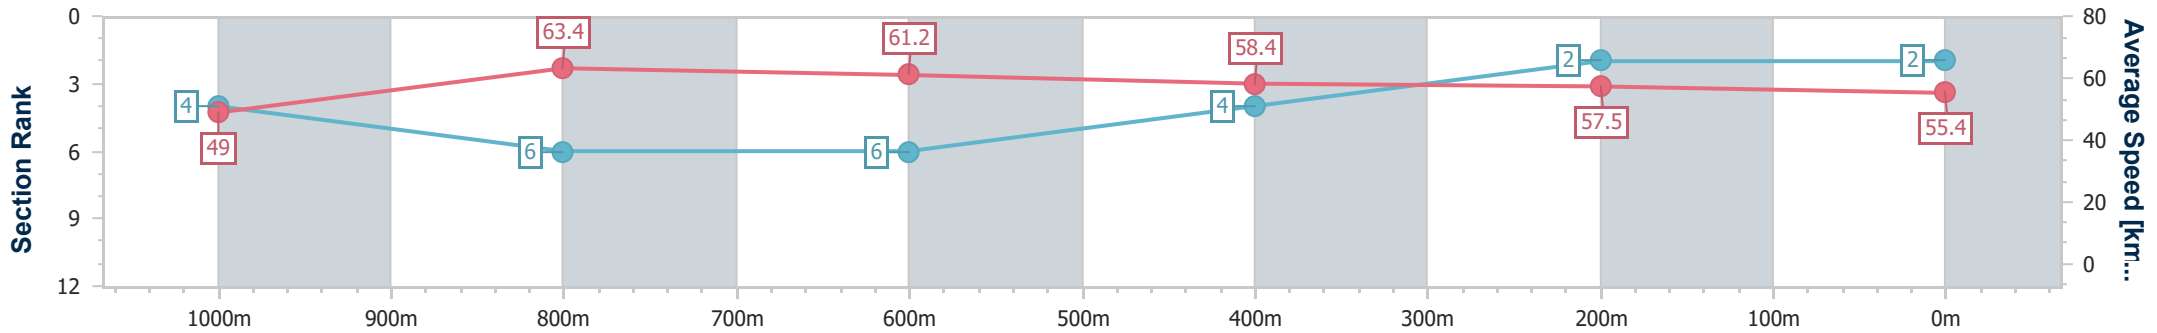

Horse/Jockey Name	Sheppey
Final Rank	2
Fastest Section Time (Section)	0:11.48 (1000m)
Top Speed [km/h] (Section)	65.6 (Overall)
Race State	Finished

Toowoomba QLD Professional
Race 1: TTC MEMBER GARY GARLAND BENCHMARK 70
Handicap - 1200m
06 April 2024 - 17:17
Track Rating: Heavy 9, Weather: Overcast, Rail Position: +5m
Entire

Section	Overall	1000m	800m	600m	400m	200m
Section Times	1:16.22 [2] (0:14.74)	1:01.48 [4] (0:11.48)	0:50.00 [6] (0:11.94)	0:38.06 [6] (0:12.53)	0:25.53 [4] (0:12.60)	0:12.93 [2] (0:12.93)
Average Speed [km/h]	49.0	63.4	61.2	58.4	57.5	55.4
Top Speed [km/h]	65.6	65.5	62.7	60.9	58.3	57.4
Avg. Dist. to Rail [m]	8.3	4.1	3.9	3.3	1.7	0.8
Avg. Stride Freq. [Hz]	2.3	2.4	2.4	2.3	2.4	2.3
Avg. Stride Length [m]	5.8	7.2	7.2	7.0	6.7	6.6

- [ ] Ranking at each section and finish
- -.-.- No data available at this section
- NA No data available