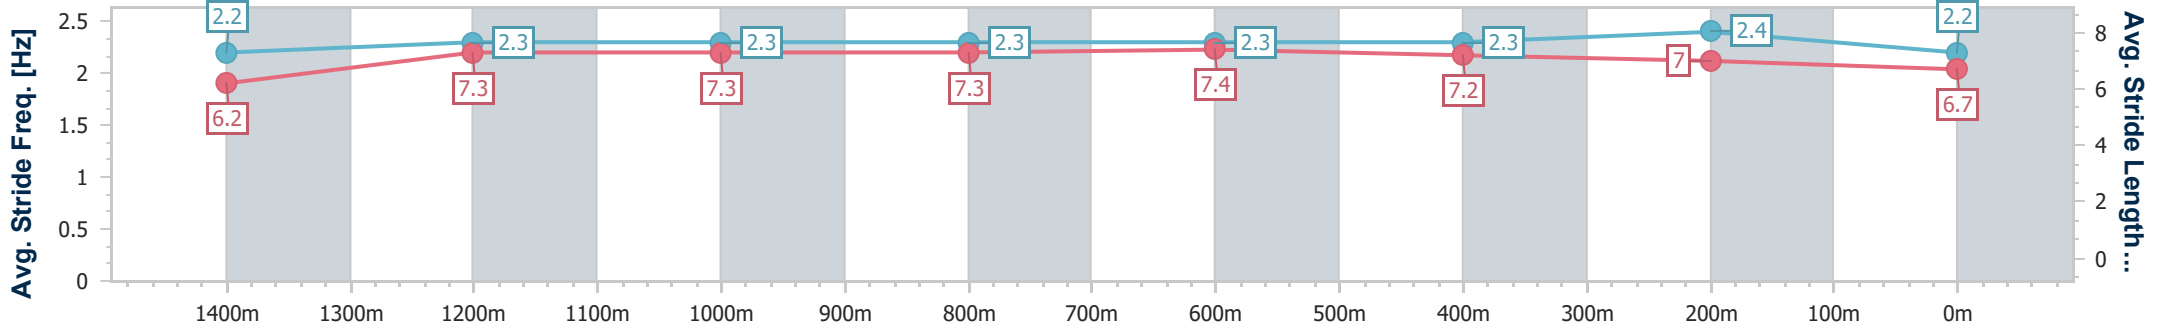

Eagle Farm QLD Professional

Race 9: LADBROKES ODDS SURGE Class 6 Handicap - 1600m

06 April 2024 - 16:28

Track Rating: Soft 6, Weather: Overcast, Rail Position: +4.5 Entire

BRISBANE RACING CLUB

Section	Overall	1400m	1200m	1000m	800m	600m	400m	200m
Section Times	1:39.67 [10] (0:14.76)	1:24.91 [11] (0:11.76)	1:13.15 [11] (0:11.95)	1:01.20 [11] (0:11.87)	0:49.33 [10] (0:11.79)	0:37.54 [10] (0:11.87)	0:25.67 [11] (0:12.11)	0:13.56 [13] (0:13.56)
Average Speed [km/h]	49.0	61.3	60.4	61.0	61.2	60.8	59.5	53.0
Top Speed [km/h]	63.5	62.0	61.2	62.4	62.3	61.8	61.0	56.8
Avg. Dist. to Rail [m]	7.0	2.9	2.3	1.4	0.3	0.2	0.4	2.2
Avg. Stride Freq. [Hz]	2.2	2.3	2.3	2.3	2.3	2.3	2.4	2.2
Avg. Stride Length [m]	6.2	7.3	7.3	7.3	7.4	7.2	7.0	6.7