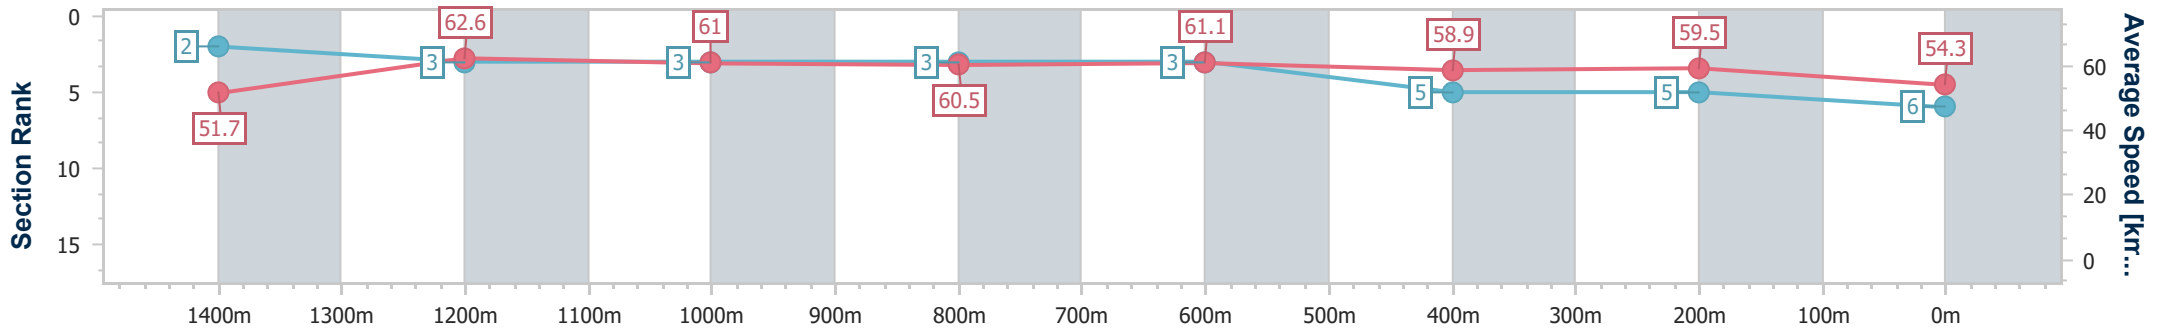

Eagle Farm QLD Professional

Race 9: LADBROKES ODDS SURGE Class 6 Handicap - 1600m

06 April 2024 - 16:28

Track Rating: Soft 6, Weather: Overcast, Rail Position: +4.5 Entire

BRISBANE RACING CLUB

Section	Overall	1400m	1200m	1000m	800m	600m	400m	200m
Section Times	1:38.77 [6] (0:14.02)	1:24.75 [2] (0:11.53)	1:13.22 [3] (0:11.78)	1:01.44 [3] (0:12.01)	0:49.43 [3] (0:11.82)	0:37.61 [3] (0:12.22)	0:25.39 [5] (0:12.13)	0:13.26 [5] (0:13.26)
Average Speed [km/h]	51.7	62.6	61.0	60.5	61.1	58.9	59.5	54.3
Top Speed [km/h]	63.0	63.9	62.3	61.7	62.4	59.7	60.4	57.6
Avg. Dist. to Rail [m]	2.7	1.7	2.5	1.1	0.6	0.7	1.1	0.9
Avg. Stride Freq. [Hz]	2.3	2.3	2.3	2.3	2.3	2.3	2.3	2.2
Avg. Stride Length [m]	6.3	7.3	7.2	7.3	7.3	7.0	7.1	6.8

- [] Ranking at each section and finish
- .-.- No data available at this section
- NA No data available

Horse/Jockey Name	Brookhaven
Final Rank	7
Fastest Section Time (Section)	0:11.63 (400m)
Top Speed [km/h] (Section)	63.5 (1400m)
Race State	Finished