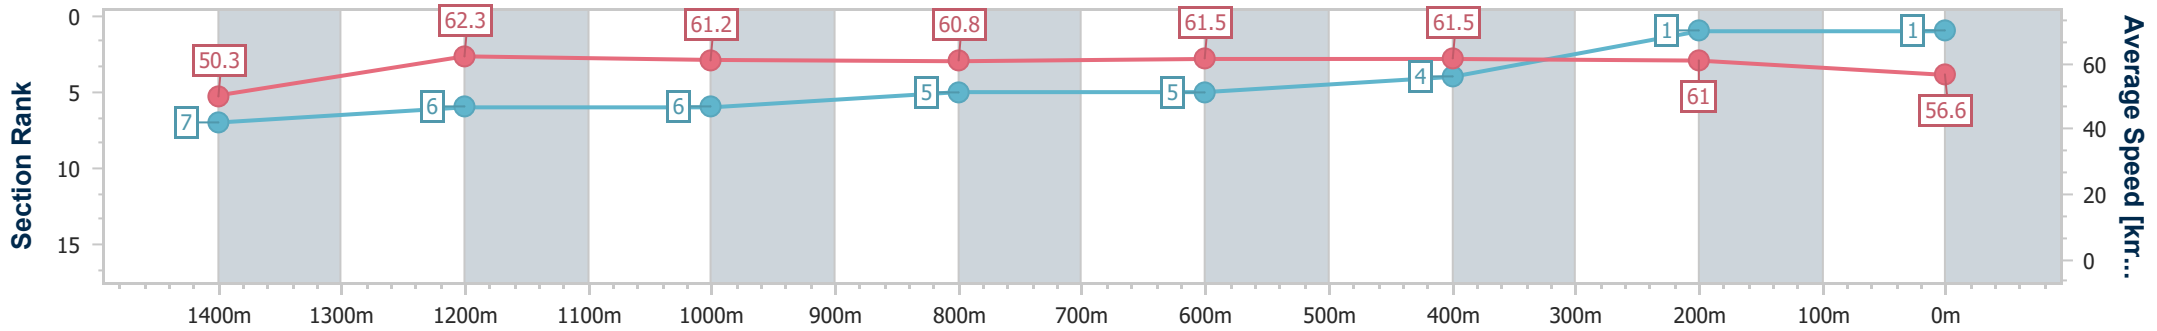

Eagle Farm QLD Professional

Race 9: LADBROKES ODDS SURGE Class 6 Handicap - 1600m

06 April 2024 - 16:28

Track Rating: Soft 6, Weather: Overcast, Rail Position: +4.5 Entire

BRISBANE RACING CLUB

Section	Overall	1400m	1200m	1000m	800m	600m	400m	200m
Section Times	1:37.85 [1] (0:14.40)	1:23.45 [7] (0:11.56)	1:11.89 [6] (0:11.80)	1:00.09 [6] (0:11.95)	0:48.14 [5] (0:11.75)	0:36.39 [5] (0:11.85)	0:24.54 [4] (0:11.77)	0:12.77 [1] (0:12.77)
Average Speed [km/h]	50.3	62.3	61.2	60.8	61.5	61.5	61.0	56.6
Top Speed [km/h]	62.3	63.3	61.7	62.1	62.1	62.4	62.8	59.1
Avg. Dist. to Rail [m]	3.8	1.2	2.0	1.9	0.8	2.5	6.4	5.9
Avg. Stride Freq. [Hz]	2.2	2.3	2.2	2.3	2.3	2.3	2.3	2.2
Avg. Stride Length [m]	6.4	7.7	7.6	7.5	7.6	7.5	7.3	7.2