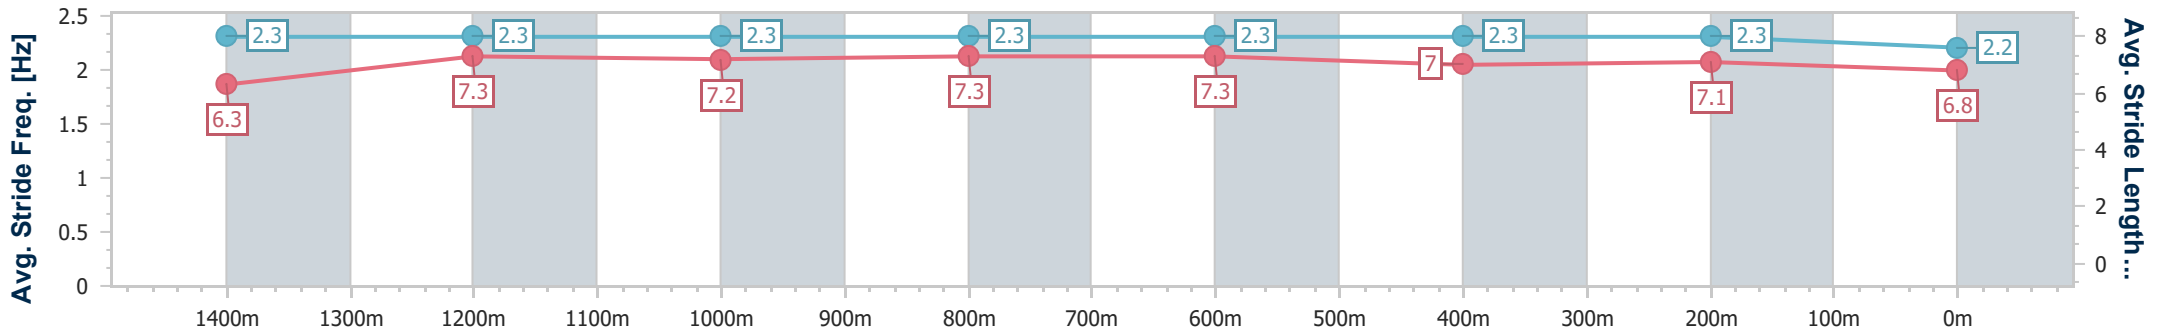

Eagle Farm QLD Professional

Race 9: LADBROKES ODDS SURGE Class 6 Handicap - 1600m

06 April 2024 - 16:28

Track Rating: Soft 6, Weather: Overcast, Rail Position: +4.5 Entire

BRISBANE RACING CLUB

Section	Overall	1400m	1200m	1000m	800m	600m	400m	200m
Section Times	1:38.77 [6] (0:14.02)	1:24.75 [2] (0:11.53)	1:13.22 [3] (0:11.78)	1:01.44 [3] (0:12.01)	0:49.43 [3] (0:11.82)	0:37.61 [3] (0:12.22)	0:25.39 [5] (0:12.13)	0:13.26 [5] (0:13.26)
Average Speed [km/h]	51.7	62.6	61.0	60.5	61.1	58.9	59.5	54.3
Top Speed [km/h]	63.0	63.9	62.3	61.7	62.4	59.7	60.4	57.6
Avg. Dist. to Rail [m]	2.7	1.7	2.5	1.1	0.6	0.7	1.1	0.9
Avg. Stride Freq. [Hz]	2.3	2.3	2.3	2.3	2.3	2.3	2.3	2.2
Avg. Stride Length [m]	6.3	7.3	7.2	7.3	7.3	7.0	7.1	6.8

- [] Ranking at each section and finish
- .-.- No data available at this section
- NA No data available

Horse/Jockey Name	Brookhaven
Final Rank	7
Fastest Section Time (Section)	0:11.63 (400m)
Top Speed [km/h] (Section)	63.5 (1400m)
Race State	Finished