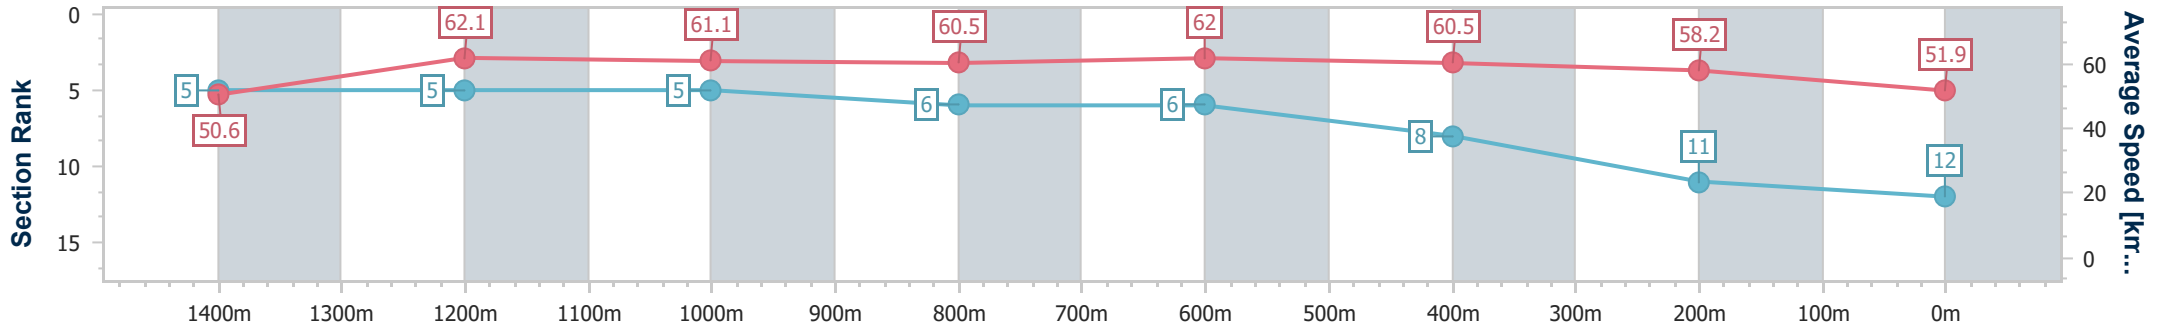

- [] Ranking at each section and finish
- .-.- No data available at this section
- NA No data available

Horse/Jockey Name	Holstein
Final Rank	12
Fastest Section Time (Section)	0:11.63 (1400m)
Top Speed [km/h] (Section)	64.2 (1400m)
Race State	Finished

Eagle Farm QLD Professional

Race 9: LADBROKES ODDS SURGE Class 6 Handicap - 1600m

06 April 2024 - 16:28

Track Rating: Soft 6, Weather: Overcast, Rail Position: +4.5 Entire

BRISBANE RACING CLUB

Section	Overall	1400m	1200m	1000m	800m	600m	400m	200m
Section Times	1:39.81 [12] (0:14.23)	1:25.58 [5] (0:11.63)	1:13.95 [5] (0:11.83)	1:02.12 [5] (0:12.05)	0:50.07 [6] (0:11.76)	0:38.31 [6] (0:12.07)	0:26.24 [8] (0:12.32)	0:13.92 [11] (0:13.92)
Average Speed [km/h]	50.6	62.1	61.1	60.5	62.0	60.5	58.2	51.9
Top Speed [km/h]	63.2	64.2	61.4	62.9	63.3	61.3	61.3	55.2
Avg. Dist. to Rail [m]	5.2	2.8	3.7	2.9	2.3	2.9	4.1	4.0
Avg. Stride Freq. [Hz]	2.3	2.4	2.3	2.3	2.4	2.4	2.4	2.3
Avg. Stride Length [m]	6.1	7.2	7.3	7.1	7.2	6.9	6.8	6.4