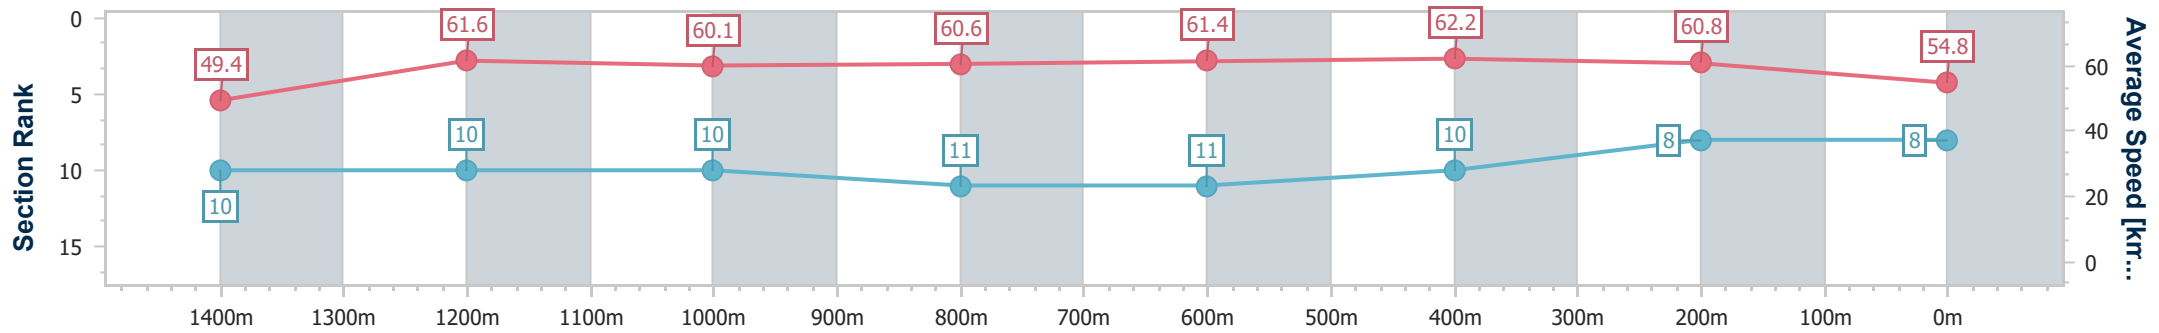

Eagle Farm QLD Professional

Race 9: LADBROKES ODDS SURGE Class 6 Handicap - 1600m

06 April 2024 - 16:28

Track Rating: Soft 6, Weather: Overcast, Rail Position: +4.5 Entire

BRISBANE RACING CLUB

Section	Overall	1400m	1200m	1000m	800m	600m	400m	200m
Section Times	1:38.91 [8] (0:14.66)	1:24.25 [10] (0:11.68)	1:12.57 [10] (0:12.01)	1:00.56 [10] (0:12.08)	0:48.48 [11] (0:11.85)	0:36.63 [11] (0:11.69)	0:24.94 [10] (0:11.79)	0:13.15 [8] (0:13.15)
Average Speed [km/h]	49.4	61.6	60.1	60.6	61.4	62.2	60.8	54.8
Top Speed [km/h]	61.2	63.4	61.3	61.2	62.3	63.4	62.8	58.9
Avg. Dist. to Rail [m]	8.2	3.7	3.3	2.9	2.5	1.8	4.8	5.6
Avg. Stride Freq. [Hz]	2.2	2.3	2.2	2.3	2.3	2.3	2.3	2.2
Avg. Stride Length [m]	6.3	7.5	7.4	7.5	7.5	7.4	7.4	7.0

- [] Ranking at each section and finish
- .-.- No data available at this section
- NA No data available

Horse/Jockey Name	Winston Smurfhill
Final Rank	9
Fastest Section Time (Section)	0:11.20 (1400m)
Top Speed [km/h] (Section)	65.7 (1400m)
Race State	Finished