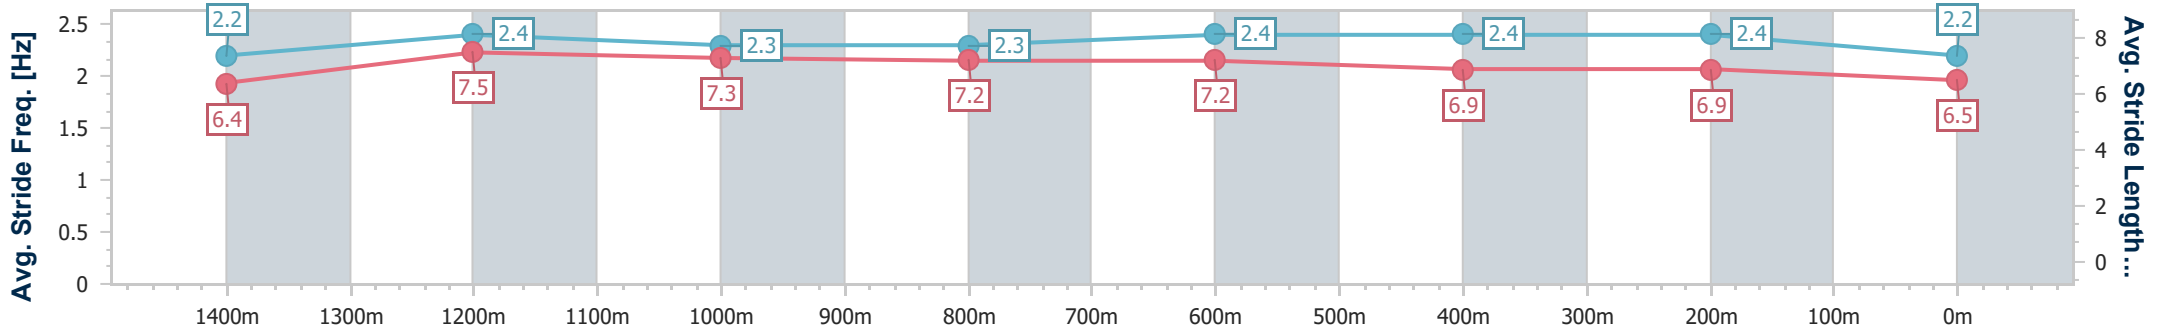

Eagle Farm QLD Professional

Race 9: LADBROKES ODDS SURGE Class 6 Handicap - 1600m

06 April 2024 - 16:28

Track Rating: Soft 6, Weather: Overcast, Rail Position: +4.5 Entire

BRISBANE RACING CLUB

Section	Overall	1400m	1200m	1000m	800m	600m	400m	200m
Section Times	1:39.00 [9] (0:14.17)	1:24.83 [3] (0:11.20)	1:13.63 [2] (0:11.85)	1:01.78 [2] (0:12.03)	0:49.75 [2] (0:11.83)	0:37.92 [2] (0:12.03)	0:25.89 [3] (0:12.22)	0:13.67 [3] (0:13.67)
Average Speed [km/h]	51.1	64.4	60.9	60.6	61.2	60.0	59.0	52.6
Top Speed [km/h]	63.6	65.7	62.2	62.8	62.8	62.0	61.0	55.6
Avg. Dist. to Rail [m]	11.8	3.9	3.1	2.1	1.2	1.1	3.4	3.8
Avg. Stride Freq. [Hz]	2.2	2.4	2.3	2.3	2.4	2.4	2.4	2.2
Avg. Stride Length [m]	6.4	7.5	7.3	7.2	7.2	6.9	6.9	6.5