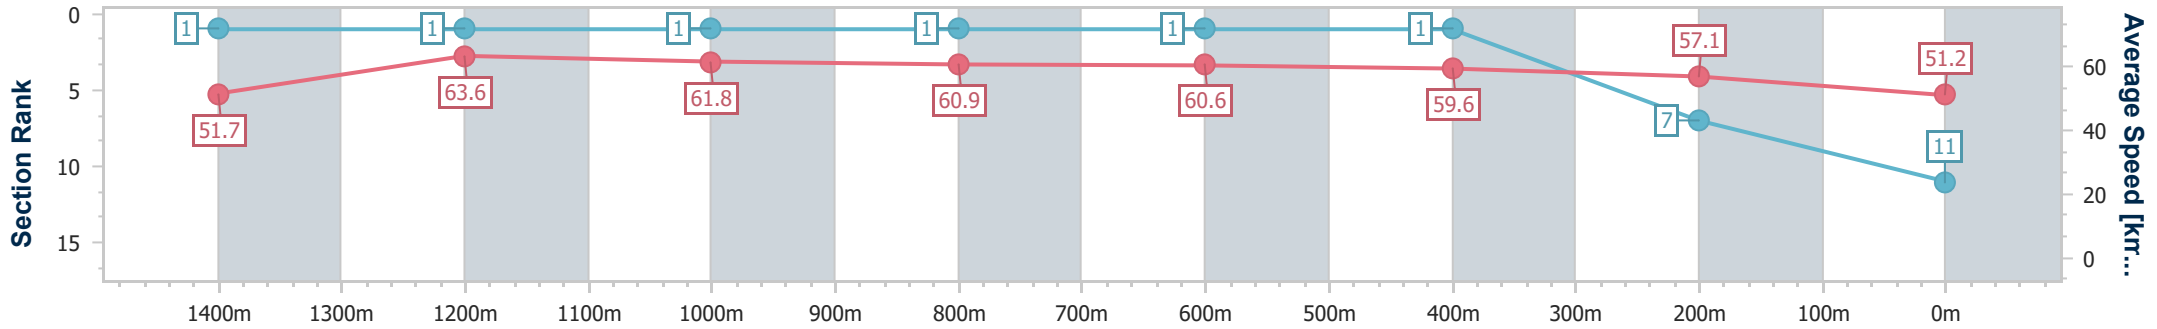

Eagle Farm QLD Professional

Race 9: LADBROKES ODDS SURGE Class 6 Handicap - 1600m

06 April 2024 - 16:28

Track Rating: Soft 6, Weather: Overcast, Rail Position: +4.5 Entire

BRISBANE RACING CLUB

Section	Overall	1400m	1200m	1000m	800m	600m	400m	200m
Section Times	1:39.68 [11] (0:13.97)	1:25.71 [1] (0:11.34)	1:14.37 [1] (0:11.68)	1:02.69 [1] (0:11.88)	0:50.81 [1] (0:11.95)	0:38.86 [1] (0:12.20)	0:26.66 [1] (0:12.60)	0:14.06 [7] (0:14.06)
Average Speed [km/h]	51.7	63.6	61.8	60.9	60.6	59.6	57.1	51.2
Top Speed [km/h]	63.3	64.6	63.5	61.9	62.5	60.3	60.5	54.4
Avg. Dist. to Rail [m]	4.8	2.7	2.1	1.4	1.4	1.9	1.3	0.3
Avg. Stride Freq. [Hz]	2.2	2.3	2.3	2.3	2.3	2.4	2.4	2.3
Avg. Stride Length [m]	6.4	7.6	7.4	7.4	7.2	7.0	6.7	6.3

- [] Ranking at each section and finish
- .-.- No data available at this section
- NA No data available

Horse/Jockey Name	Holstein
Final Rank	12
Fastest Section Time (Section)	0:11.63 (1400m)
Top Speed [km/h] (Section)	64.2 (1400m)
Race State	Finished