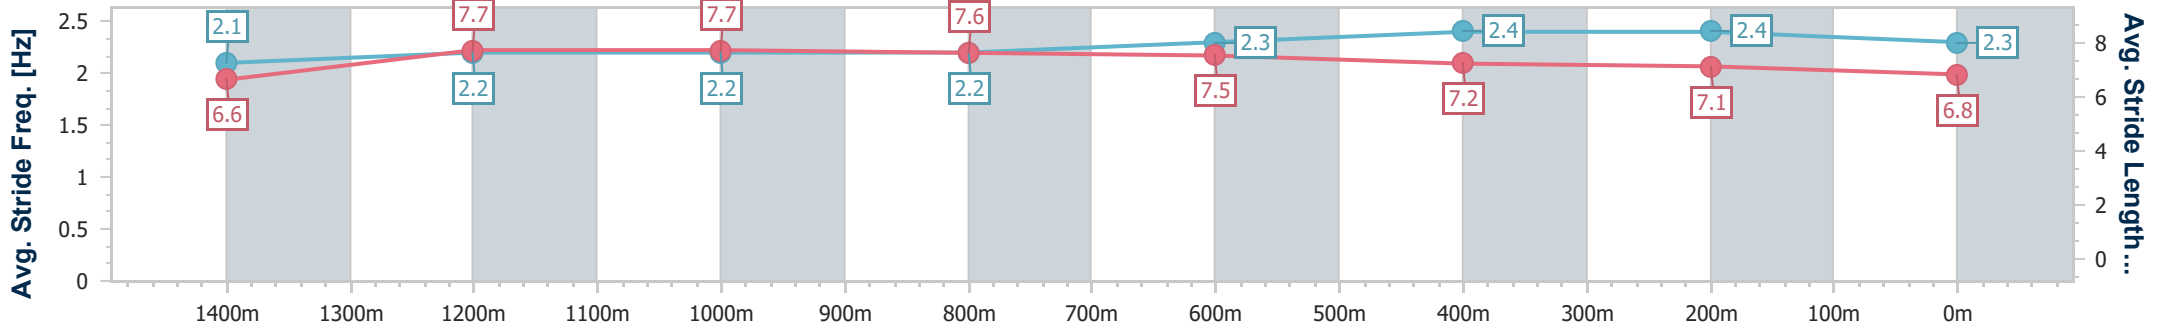

Eagle Farm QLD Professional

Race 9: LADBROKES ODDS SURGE Class 6 Handicap - 1600m

06 April 2024 - 16:28

Track Rating: Soft 6, Weather: Overcast, Rail Position: +4.5 Entire

BRISBANE RACING CLUB

Section	Overall	1400m	1200m	1000m	800m	600m	400m	200m
Section Times	1:38.36 [3] (0:14.60)	1:23.76 [9] (0:11.61)	1:12.15 [9] (0:11.81)	1:00.34 [7] (0:11.96)	0:48.38 [7] (0:11.83)	0:36.55 [8] (0:11.69)	0:24.86 [6] (0:11.89)	0:12.97 [4] (0:12.97)
Average Speed [km/h]	49.5	62.1	61.1	60.8	60.8	62.0	60.5	55.5
Top Speed [km/h]	63.2	62.6	62.0	62.1	61.8	63.5	63.4	58.2
Avg. Dist. to Rail [m]	5.2	2.2	2.2	1.4	0.9	0.7	2.1	1.9
Avg. Stride Freq. [Hz]	2.1	2.2	2.2	2.2	2.3	2.4	2.4	2.3
Avg. Stride Length [m]	6.6	7.7	7.7	7.6	7.5	7.2	7.1	6.8

- [] Ranking at each section and finish
- .-.- No data available at this section
- NA No data available

Horse/Jockey Name	A Deel Of Humour
Final Rank	4
Fastest Section Time (Section)	0:11.61 (800m)
Top Speed [km/h] (Section)	63.4 (1200m)
Race State	Finished