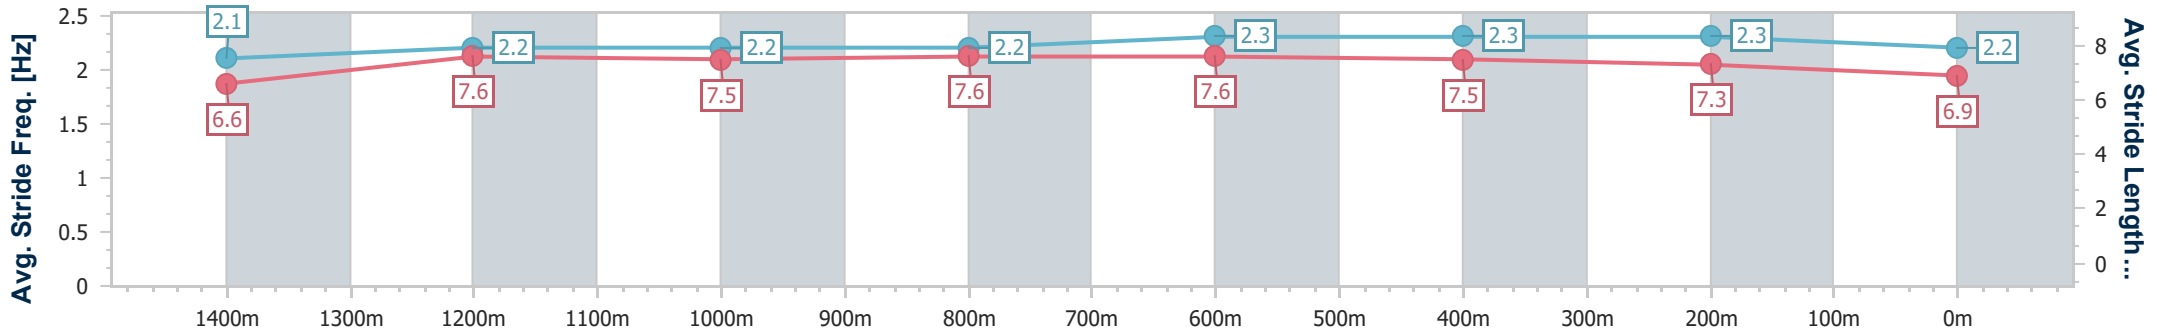

Eagle Farm QLD Professional

Race 9: LADBROKES ODDS SURGE Class 6 Handicap - 1600m

06 April 2024 - 16:28

Track Rating: Soft 6, Weather: Overcast, Rail Position: +4.5 Entire

BRISBANE RACING CLUB

Section	Overall	1400m	1200m	1000m	800m	600m	400m	200m
Section Times	1:38.75 [5] (0:14.47)	1:24.28 [8] (0:11.66)	1:12.62 [8] (0:11.92)	1:00.70 [8] (0:12.01)	0:48.69 [8] (0:11.73)	0:36.96 [7] (0:11.72)	0:25.24 [7] (0:12.03)	0:13.21 [6] (0:13.21)
Average Speed [km/h]	50.0	61.8	60.5	60.8	62.2	62.4	59.9	54.5
Top Speed [km/h]	63.2	63.5	61.6	62.3	62.6	63.1	61.8	57.2
Avg. Dist. to Rail [m]	6.0	3.2	3.4	3.0	2.5	3.4	6.6	7.6
Avg. Stride Freq. [Hz]	2.1	2.2	2.2	2.2	2.3	2.3	2.3	2.2
Avg. Stride Length [m]	6.6	7.6	7.5	7.6	7.6	7.5	7.3	6.9