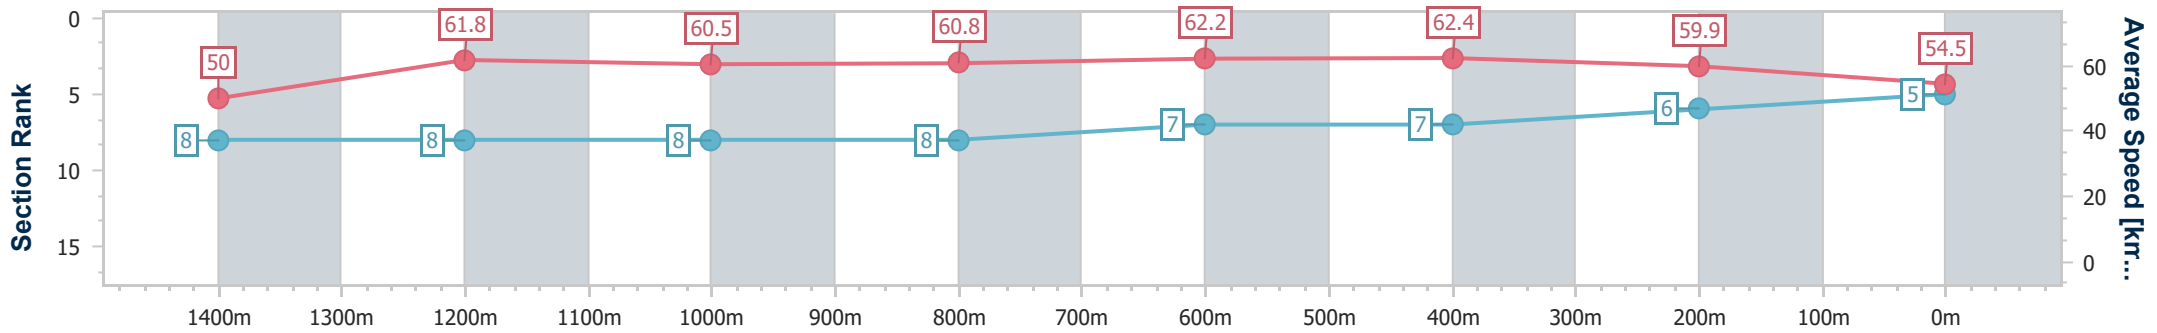

Eagle Farm QLD Professional

Race 9: LADBROKES ODDS SURGE Class 6 Handicap - 1600m

06 April 2024 - 16:28

Track Rating: Soft 6, Weather: Overcast, Rail Position: +4.5 Entire

BRISBANE RACING CLUB

Section	Overall	1400m	1200m	1000m	800m	600m	400m	200m
Section Times	1:38.75 [5] (0:14.47)	1:24.28 [8] (0:11.66)	1:12.62 [8] (0:11.92)	1:00.70 [8] (0:12.01)	0:48.69 [8] (0:11.73)	0:36.96 [7] (0:11.72)	0:25.24 [7] (0:12.03)	0:13.21 [6] (0:13.21)
Average Speed [km/h]	50.0	61.8	60.5	60.8	62.2	62.4	59.9	54.5
Top Speed [km/h]	63.2	63.5	61.6	62.3	62.6	63.1	61.8	57.2
Avg. Dist. to Rail [m]	6.0	3.2	3.4	3.0	2.5	3.4	6.6	7.6
Avg. Stride Freq. [Hz]	2.1	2.2	2.2	2.2	2.3	2.3	2.3	2.2
Avg. Stride Length [m]	6.6	7.6	7.5	7.6	7.6	7.5	7.3	6.9