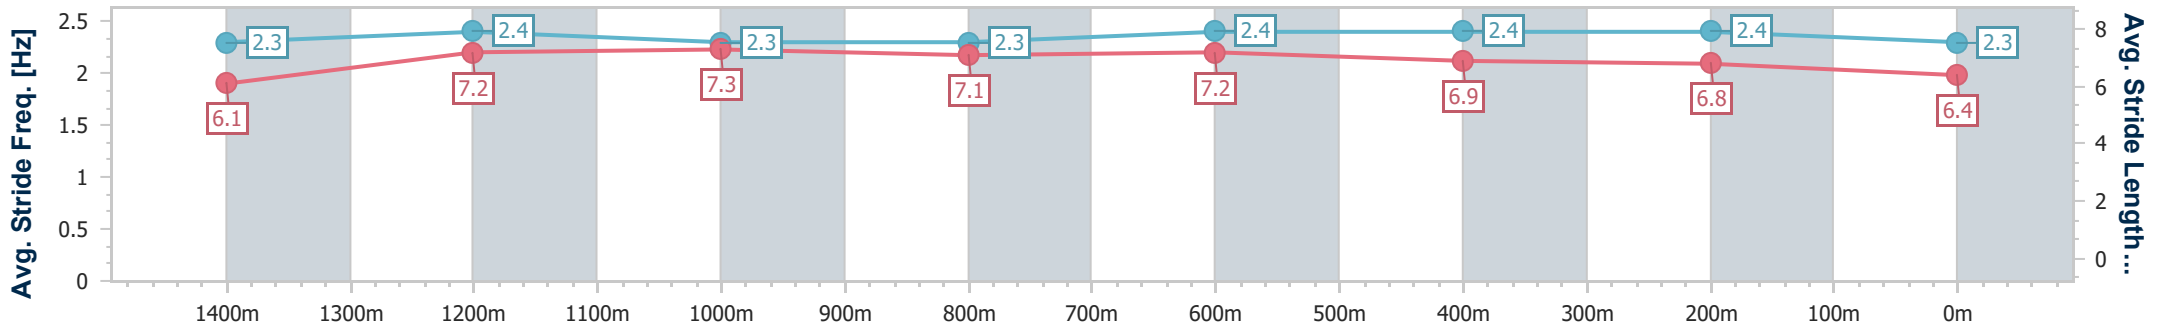

- [] Ranking at each section and finish
- .-.- No data available at this section
- NA No data available

Horse/Jockey Name	Holstein
Final Rank	12
Fastest Section Time (Section)	0:11.63 (1400m)
Top Speed [km/h] (Section)	64.2 (1400m)
Race State	Finished

Eagle Farm QLD Professional

Race 9: LADBROKES ODDS SURGE Class 6 Handicap - 1600m

06 April 2024 - 16:28

Track Rating: Soft 6, Weather: Overcast, Rail Position: +4.5 Entire

BRISBANE RACING CLUB

Section	Overall	1400m	1200m	1000m	800m	600m	400m	200m
Section Times	1:39.81 [12] (0:14.23)	1:25.58 [5] (0:11.63)	1:13.95 [5] (0:11.83)	1:02.12 [5] (0:12.05)	0:50.07 [6] (0:11.76)	0:38.31 [6] (0:12.07)	0:26.24 [8] (0:12.32)	0:13.92 [11] (0:13.92)
Average Speed [km/h]	50.6	62.1	61.1	60.5	62.0	60.5	58.2	51.9
Top Speed [km/h]	63.2	64.2	61.4	62.9	63.3	61.3	61.3	55.2
Avg. Dist. to Rail [m]	5.2	2.8	3.7	2.9	2.3	2.9	4.1	4.0
Avg. Stride Freq. [Hz]	2.3	2.4	2.3	2.3	2.4	2.4	2.4	2.3
Avg. Stride Length [m]	6.1	7.2	7.3	7.1	7.2	6.9	6.8	6.4