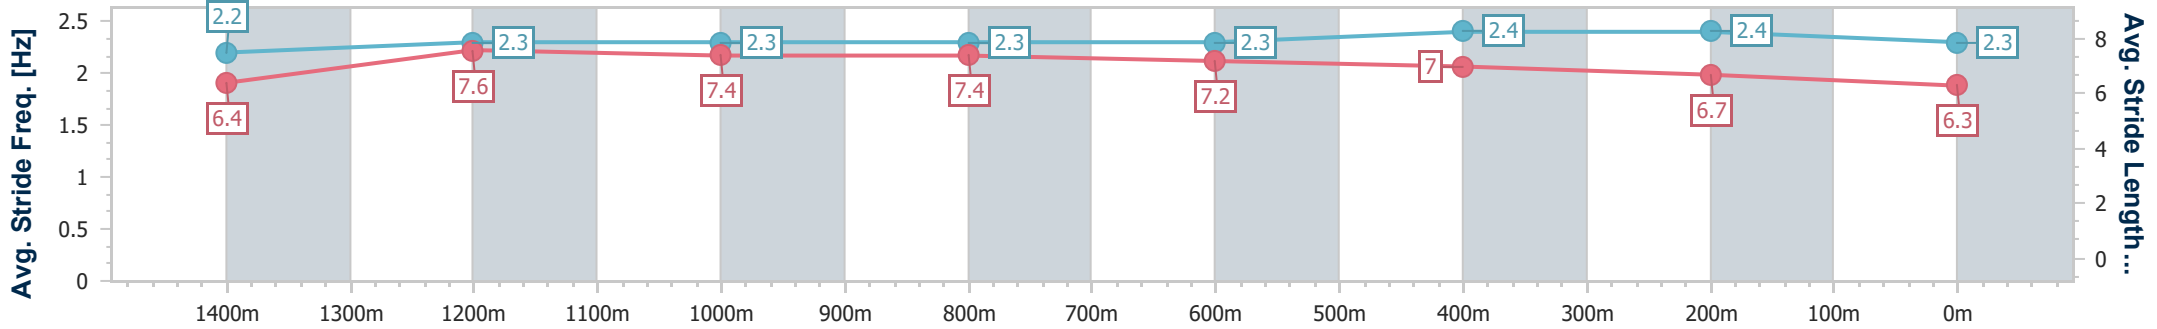

Eagle Farm QLD Professional

Race 9: LADBROKES ODDS SURGE Class 6 Handicap - 1600m

06 April 2024 - 16:28

Track Rating: Soft 6, Weather: Overcast, Rail Position: +4.5 Entire

BRISBANE RACING CLUB

Section	Overall	1400m	1200m	1000m	800m	600m	400m	200m
Section Times	1:39.68 [11] (0:13.97)	1:25.71 [1] (0:11.34)	1:14.37 [1] (0:11.68)	1:02.69 [1] (0:11.88)	0:50.81 [1] (0:11.95)	0:38.86 [1] (0:12.20)	0:26.66 [1] (0:12.60)	0:14.06 [7] (0:14.06)
Average Speed [km/h]	51.7	63.6	61.8	60.9	60.6	59.6	57.1	51.2
Top Speed [km/h]	63.3	64.6	63.5	61.9	62.5	60.3	60.5	54.4
Avg. Dist. to Rail [m]	4.8	2.7	2.1	1.4	1.4	1.9	1.3	0.3
Avg. Stride Freq. [Hz]	2.2	2.3	2.3	2.3	2.3	2.4	2.4	2.3
Avg. Stride Length [m]	6.4	7.6	7.4	7.4	7.2	7.0	6.7	6.3

- [] Ranking at each section and finish
- .-.- No data available at this section
- NA No data available

Horse/Jockey Name	Holstein
Final Rank	12
Fastest Section Time (Section)	0:11.63 (1400m)
Top Speed [km/h] (Section)	64.2 (1400m)
Race State	Finished