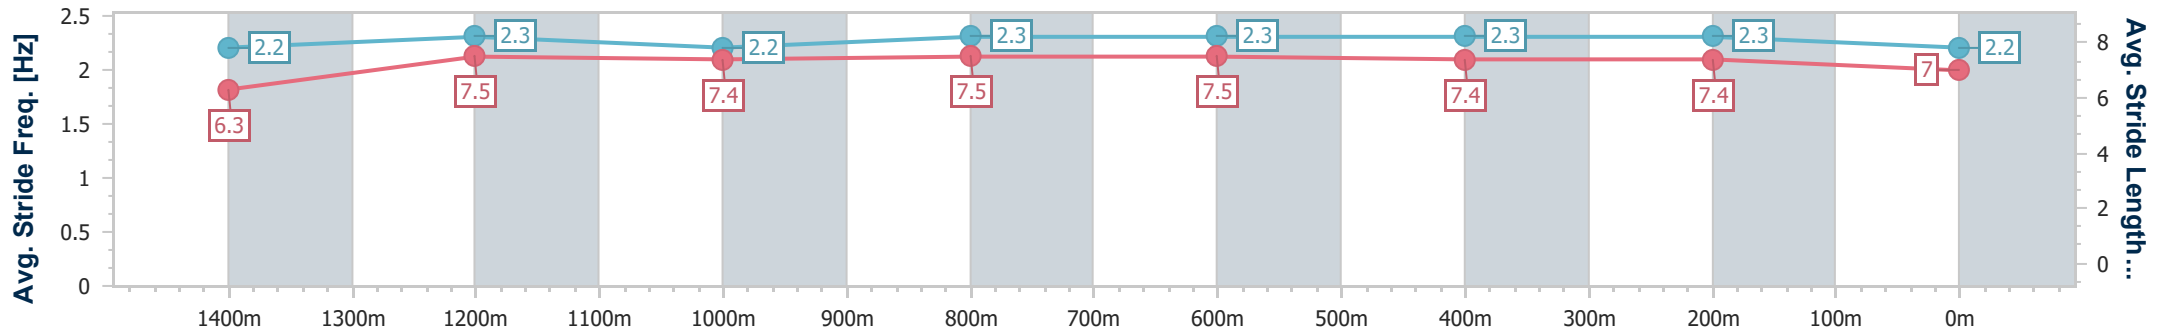

Eagle Farm QLD Professional

Race 9: LADBROKES ODDS SURGE Class 6 Handicap - 1600m

06 April 2024 - 16:28

Track Rating: Soft 6, Weather: Overcast, Rail Position: +4.5 Entire

BRISBANE RACING CLUB

Section	Overall	1400m	1200m	1000m	800m	600m	400m	200m
Section Times	1:38.91 [8] (0:14.66)	1:24.25 [10] (0:11.68)	1:12.57 [10] (0:12.01)	1:00.56 [10] (0:12.08)	0:48.48 [11] (0:11.85)	0:36.63 [11] (0:11.69)	0:24.94 [10] (0:11.79)	0:13.15 [8] (0:13.15)
Average Speed [km/h]	49.4	61.6	60.1	60.6	61.4	62.2	60.8	54.8
Top Speed [km/h]	61.2	63.4	61.3	61.2	62.3	63.4	62.8	58.9
Avg. Dist. to Rail [m]	8.2	3.7	3.3	2.9	2.5	1.8	4.8	5.6
Avg. Stride Freq. [Hz]	2.2	2.3	2.2	2.3	2.3	2.3	2.3	2.2
Avg. Stride Length [m]	6.3	7.5	7.4	7.5	7.5	7.4	7.4	7.0

- [] Ranking at each section and finish
- .-.- No data available at this section
- NA No data available

Horse/Jockey Name	Winston Smurfhill
Final Rank	9
Fastest Section Time (Section)	0:11.20 (1400m)
Top Speed [km/h] (Section)	65.7 (1400m)
Race State	Finished