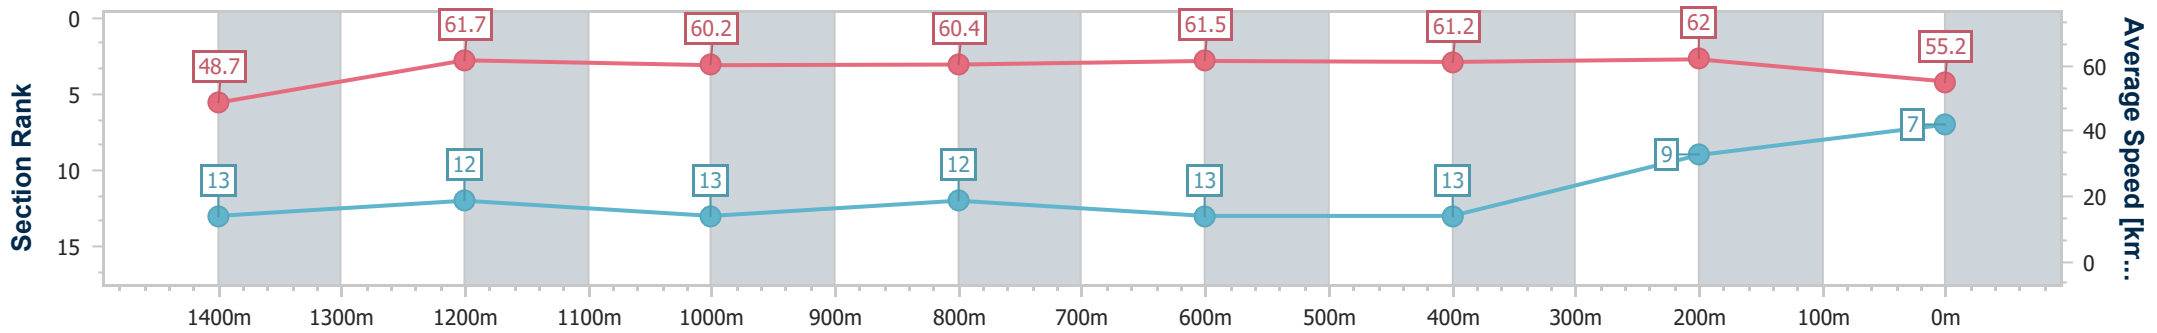

- [] Ranking at each section and finish
- .-.- No data available at this section
- NA No data available

Horse/Jockey Name	Brookhaven
Final Rank	7
Fastest Section Time (Section)	0:11.63 (400m)
Top Speed [km/h] (Section)	63.5 (1400m)
Race State	Finished

Eagle Farm QLD Professional

Race 9: LADBROKES ODDS SURGE Class 6 Handicap - 1600m

06 April 2024 - 16:28

Track Rating: Soft 6, Weather: Overcast, Rail Position: +4.5 Entire

BRISBANE RACING CLUB

Section	Overall	1400m	1200m	1000m	800m	600m	400m	200m
Section Times	1:38.88 [7] (0:14.86)	1:24.02 [13] (0:11.71)	1:12.31 [12] (0:12.01)	1:00.30 [13] (0:12.07)	0:48.23 [12] (0:11.76)	0:36.47 [13] (0:11.79)	0:24.68 [13] (0:11.63)	0:13.05 [9] (0:13.05)
Average Speed [km/h]	48.7	61.7	60.2	60.4	61.5	61.2	62.0	55.2
Top Speed [km/h]	60.9	63.5	60.9	61.5	63.0	62.8	63.4	59.0
Avg. Dist. to Rail [m]	9.6	4.0	3.4	2.6	1.3	0.5	1.6	2.1
Avg. Stride Freq. [Hz]	2.1	2.2	2.2	2.2	2.2	2.2	2.2	2.1
Avg. Stride Length [m]	6.5	7.5	7.4	7.5	7.8	7.7	7.7	7.2

- [] Ranking at each section and finish
- .-.- No data available at this section
- NA No data available

Horse/Jockey Name	Enuff He Said
Final Rank	8
Fastest Section Time (Section)	0:11.68 (1400m)
Top Speed [km/h] (Section)	63.4 (600m)
Race State	Finished