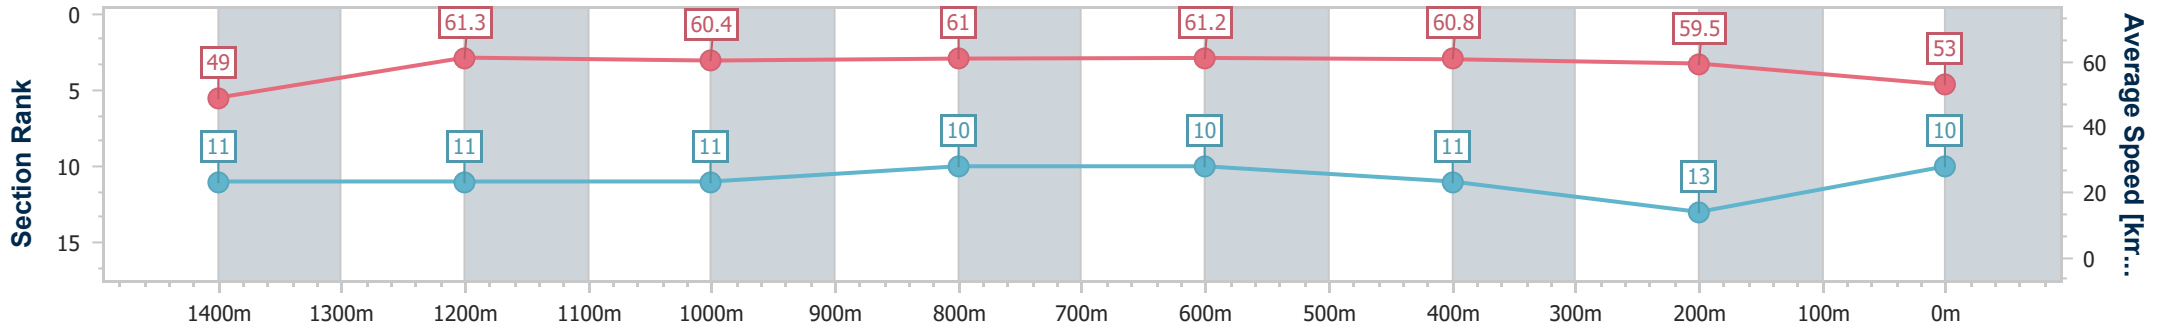

Eagle Farm QLD Professional

Race 9: LADBROKES ODDS SURGE Class 6 Handicap - 1600m

06 April 2024 - 16:28

Track Rating: Soft 6, Weather: Overcast, Rail Position: +4.5 Entire

BRISBANE RACING CLUB

Section	Overall	1400m	1200m	1000m	800m	600m	400m	200m
Section Times	1:39.67 [10] (0:14.76)	1:24.91 [11] (0:11.76)	1:13.15 [11] (0:11.95)	1:01.20 [11] (0:11.87)	0:49.33 [10] (0:11.79)	0:37.54 [10] (0:11.87)	0:25.67 [11] (0:12.11)	0:13.56 [13] (0:13.56)
Average Speed [km/h]	49.0	61.3	60.4	61.0	61.2	60.8	59.5	53.0
Top Speed [km/h]	63.5	62.0	61.2	62.4	62.3	61.8	61.0	56.8
Avg. Dist. to Rail [m]	7.0	2.9	2.3	1.4	0.3	0.2	0.4	2.2
Avg. Stride Freq. [Hz]	2.2	2.3	2.3	2.3	2.3	2.3	2.4	2.2
Avg. Stride Length [m]	6.2	7.3	7.3	7.3	7.4	7.2	7.0	6.7