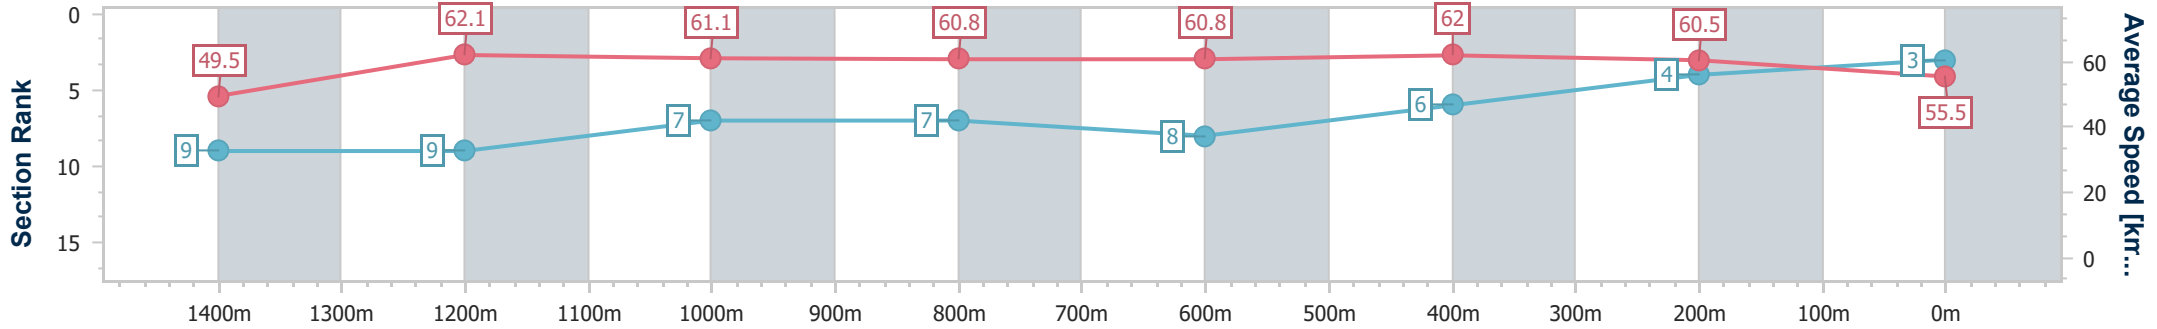

Eagle Farm QLD Professional

Race 9: LADBROKES ODDS SURGE Class 6 Handicap - 1600m

06 April 2024 - 16:28

Track Rating: Soft 6, Weather: Overcast, Rail Position: +4.5 Entire

BRISBANE RACING CLUB

Section	Overall	1400m	1200m	1000m	800m	600m	400m	200m
Section Times	1:38.36 [3] (0:14.60)	1:23.76 [9] (0:11.61)	1:12.15 [9] (0:11.81)	1:00.34 [7] (0:11.96)	0:48.38 [7] (0:11.83)	0:36.55 [8] (0:11.69)	0:24.86 [6] (0:11.89)	0:12.97 [4] (0:12.97)
Average Speed [km/h]	49.5	62.1	61.1	60.8	60.8	62.0	60.5	55.5
Top Speed [km/h]	63.2	62.6	62.0	62.1	61.8	63.5	63.4	58.2
Avg. Dist. to Rail [m]	5.2	2.2	2.2	1.4	0.9	0.7	2.1	1.9
Avg. Stride Freq. [Hz]	2.1	2.2	2.2	2.2	2.3	2.4	2.4	2.3
Avg. Stride Length [m]	6.6	7.7	7.7	7.6	7.5	7.2	7.1	6.8

- [] Ranking at each section and finish
- .-.- No data available at this section
- NA No data available

Horse/Jockey Name	A Deel Of Humour
Final Rank	4
Fastest Section Time (Section)	0:11.61 (800m)
Top Speed [km/h] (Section)	63.4 (1200m)
Race State	Finished