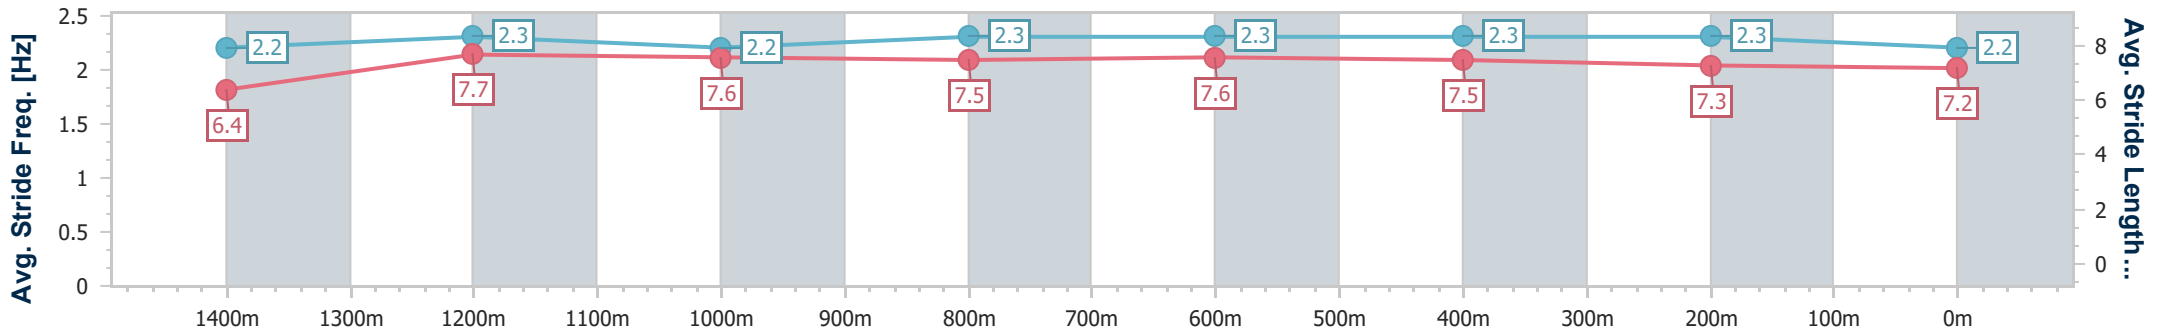

Eagle Farm QLD Professional

Race 9: LADBROKES ODDS SURGE Class 6 Handicap - 1600m

06 April 2024 - 16:28

Track Rating: Soft 6, Weather: Overcast, Rail Position: +4.5 Entire

BRISBANE RACING CLUB

Section	Overall	1400m	1200m	1000m	800m	600m	400m	200m
Section Times	1:37.85 [1] (0:14.40)	1:23.45 [7] (0:11.56)	1:11.89 [6] (0:11.80)	1:00.09 [6] (0:11.95)	0:48.14 [5] (0:11.75)	0:36.39 [5] (0:11.85)	0:24.54 [4] (0:11.77)	0:12.77 [1] (0:12.77)
Average Speed [km/h]	50.3	62.3	61.2	60.8	61.5	61.5	61.0	56.6
Top Speed [km/h]	62.3	63.3	61.7	62.1	62.1	62.4	62.8	59.1
Avg. Dist. to Rail [m]	3.8	1.2	2.0	1.9	0.8	2.5	6.4	5.9
Avg. Stride Freq. [Hz]	2.2	2.3	2.2	2.3	2.3	2.3	2.3	2.2
Avg. Stride Length [m]	6.4	7.7	7.6	7.5	7.6	7.5	7.3	7.2