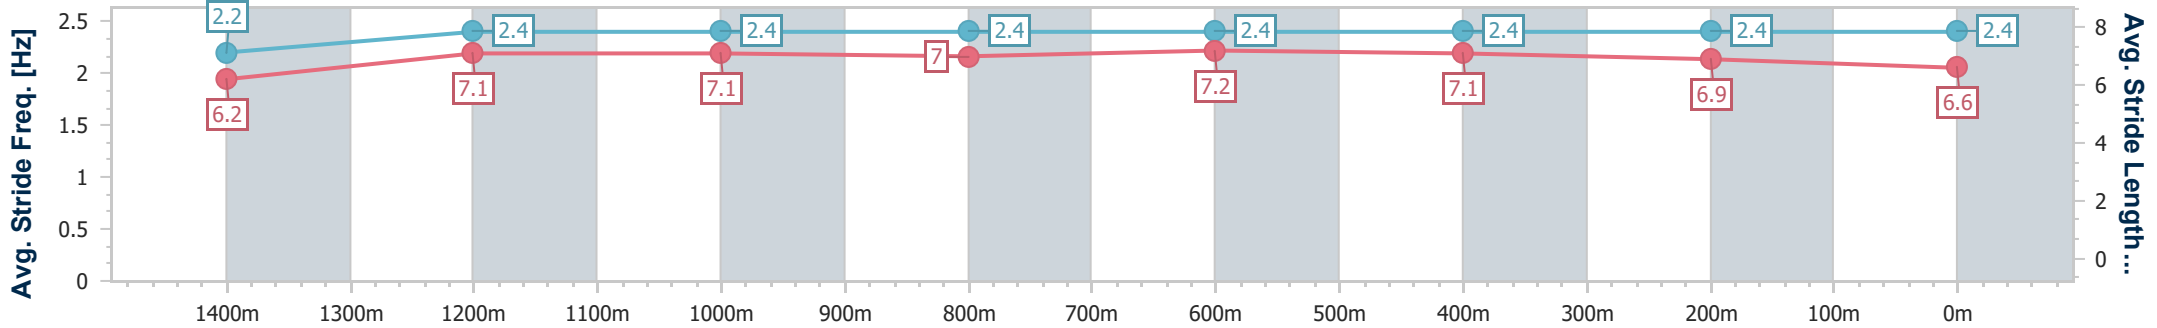

Eagle Farm QLD Professional

Race 9: LADBROKES ODDS SURGE Class 6 Handicap - 1600m

06 April 2024 - 16:28

Track Rating: Soft 6, Weather: Overcast, Rail Position: +4.5 Entire

BRISBANE RACING CLUB

Section	Overall	1400m	1200m	1000m	800m	600m	400m	200m
Section Times	1:38.67 [4] (0:14.85)	1:23.82 [12] (0:11.82)	1:12.00 [13] (0:11.88)	1:00.12 [12] (0:12.21)	0:47.91 [13] (0:11.61)	0:36.30 [12] (0:11.67)	0:24.63 [12] (0:11.89)	0:12.74 [12] (0:12.74)
Average Speed [km/h]	48.7	61.2	60.6	59.9	61.6	61.8	60.6	56.4
Top Speed [km/h]	61.8	61.9	63.4	61.7	63.3	63.1	62.6	58.9
Avg. Dist. to Rail [m]	11.0	4.5	3.9	2.3	1.1	1.5	8.3	8.9
Avg. Stride Freq. [Hz]	2.2	2.4	2.4	2.4	2.4	2.4	2.4	2.4
Avg. Stride Length [m]	6.2	7.1	7.1	7.0	7.2	7.1	6.9	6.6

- [] Ranking at each section and finish
- .-.- No data available at this section
- NA No data available

Horse/Jockey Name	
Final Rank	5
Fastest Section Time (Section)	0:11.66 (1400m)
Top Speed [km/h] (Section)	63.5 (1400m)
Race State	Finished