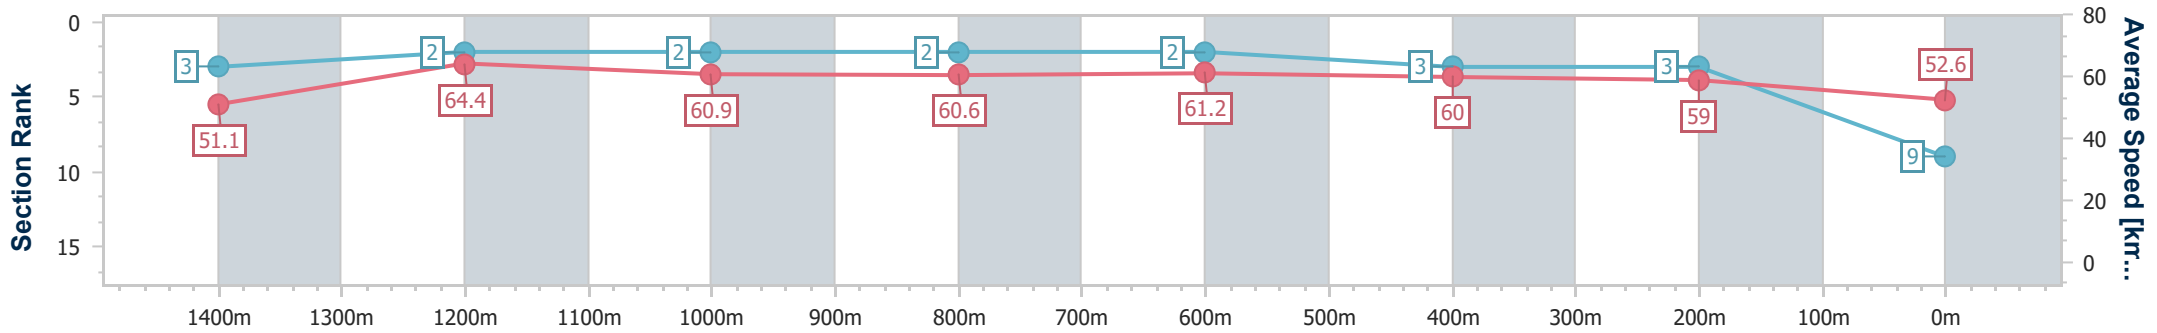

Eagle Farm QLD Professional

Race 9: LADBROKES ODDS SURGE Class 6 Handicap - 1600m

06 April 2024 - 16:28

Track Rating: Soft 6, Weather: Overcast, Rail Position: +4.5 Entire

BRISBANE RACING CLUB

Section	Overall	1400m	1200m	1000m	800m	600m	400m	200m
Section Times	1:39.00 [9] (0:14.17)	1:24.83 [3] (0:11.20)	1:13.63 [2] (0:11.85)	1:01.78 [2] (0:12.03)	0:49.75 [2] (0:11.83)	0:37.92 [2] (0:12.03)	0:25.89 [3] (0:12.22)	0:13.67 [3] (0:13.67)
Average Speed [km/h]	51.1	64.4	60.9	60.6	61.2	60.0	59.0	52.6
Top Speed [km/h]	63.6	65.7	62.2	62.8	62.8	62.0	61.0	55.6
Avg. Dist. to Rail [m]	11.8	3.9	3.1	2.1	1.2	1.1	3.4	3.8
Avg. Stride Freq. [Hz]	2.2	2.4	2.3	2.3	2.4	2.4	2.4	2.2
Avg. Stride Length [m]	6.4	7.5	7.3	7.2	7.2	6.9	6.9	6.5