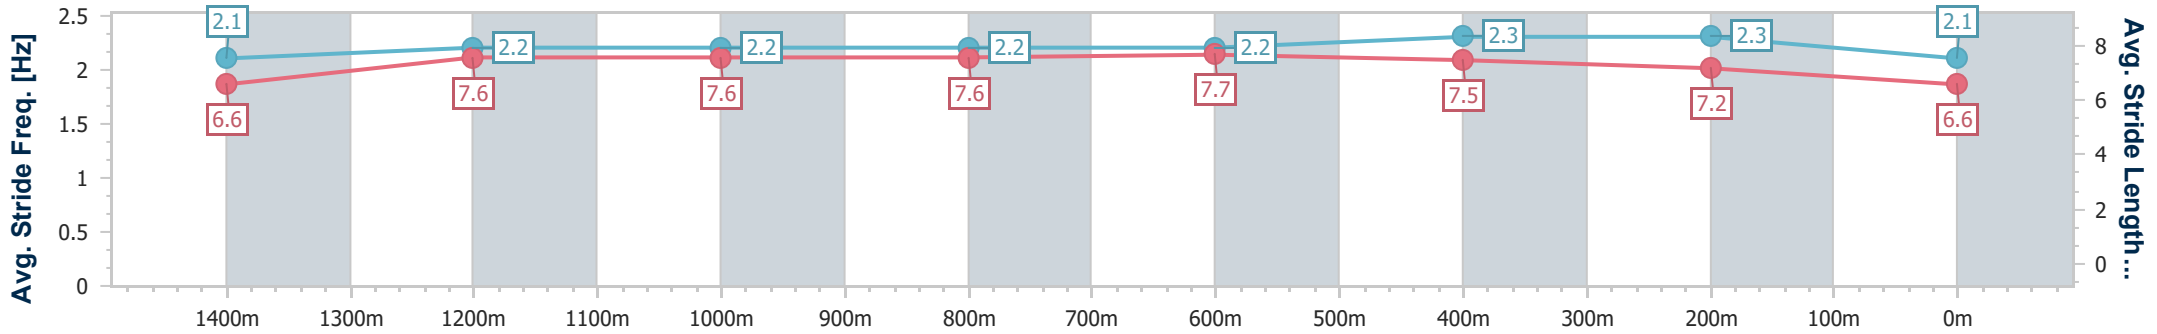

Eagle Farm QLD Professional

Race 9: LADBROKES ODDS SURGE Class 6 Handicap - 1600m

06 April 2024 - 16:28

Track Rating: Soft 6, Weather: Overcast, Rail Position: +4.5 Entire

BRISBANE RACING CLUB

Section	Overall	1400m	1200m	1000m	800m	600m	400m	200m
Section Times	1:39.87 [13] (0:14.35)	1:25.52 [6] (0:11.75)	1:13.77 [7] (0:12.12)	1:01.65 [9] (0:12.11)	0:49.54 [9] (0:11.74)	0:37.80 [9] (0:11.75)	0:26.05 [9] (0:12.05)	0:14.00 [10] (0:14.00)
Average Speed [km/h]	50.3	61.6	59.5	60.4	61.9	62.1	59.7	51.4
Top Speed [km/h]	64.0	63.9	60.4	61.5	62.6	63.2	62.2	56.5
Avg. Dist. to Rail [m]	7.9	4.0	4.3	3.3	2.1	2.7	7.2	7.0
Avg. Stride Freq. [Hz]	2.1	2.2	2.2	2.2	2.2	2.3	2.3	2.1
Avg. Stride Length [m]	6.6	7.6	7.6	7.6	7.7	7.5	7.2	6.6

- [] Ranking at each section and finish
- .-.- No data available at this section
- NA No data available