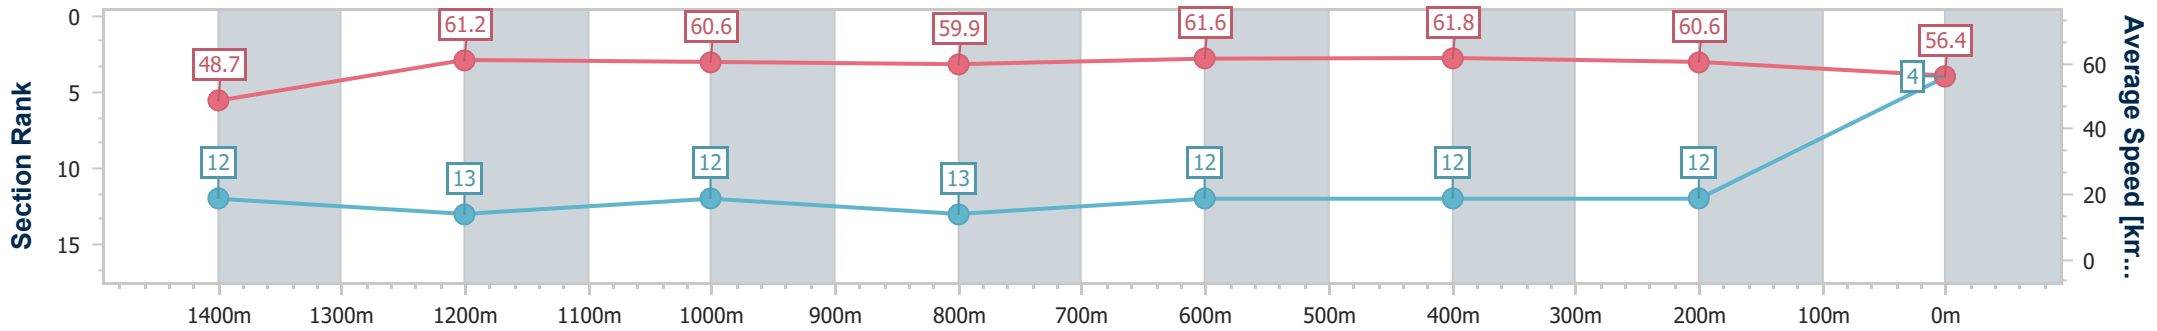

Eagle Farm QLD Professional

Race 9: LADBROKES ODDS SURGE Class 6 Handicap - 1600m

06 April 2024 - 16:28

Track Rating: Soft 6, Weather: Overcast, Rail Position: +4.5 Entire

BRISBANE RACING CLUB

Section	Overall	1400m	1200m	1000m	800m	600m	400m	200m
Section Times	1:38.67 [4] (0:14.85)	1:23.82 [12] (0:11.82)	1:12.00 [13] (0:11.88)	1:00.12 [12] (0:12.21)	0:47.91 [13] (0:11.61)	0:36.30 [12] (0:11.67)	0:24.63 [12] (0:11.89)	0:12.74 [12] (0:12.74)
Average Speed [km/h]	48.7	61.2	60.6	59.9	61.6	61.8	60.6	56.4
Top Speed [km/h]	61.8	61.9	63.4	61.7	63.3	63.1	62.6	58.9
Avg. Dist. to Rail [m]	11.0	4.5	3.9	2.3	1.1	1.5	8.3	8.9
Avg. Stride Freq. [Hz]	2.2	2.4	2.4	2.4	2.4	2.4	2.4	2.4
Avg. Stride Length [m]	6.2	7.1	7.1	7.0	7.2	7.1	6.9	6.6