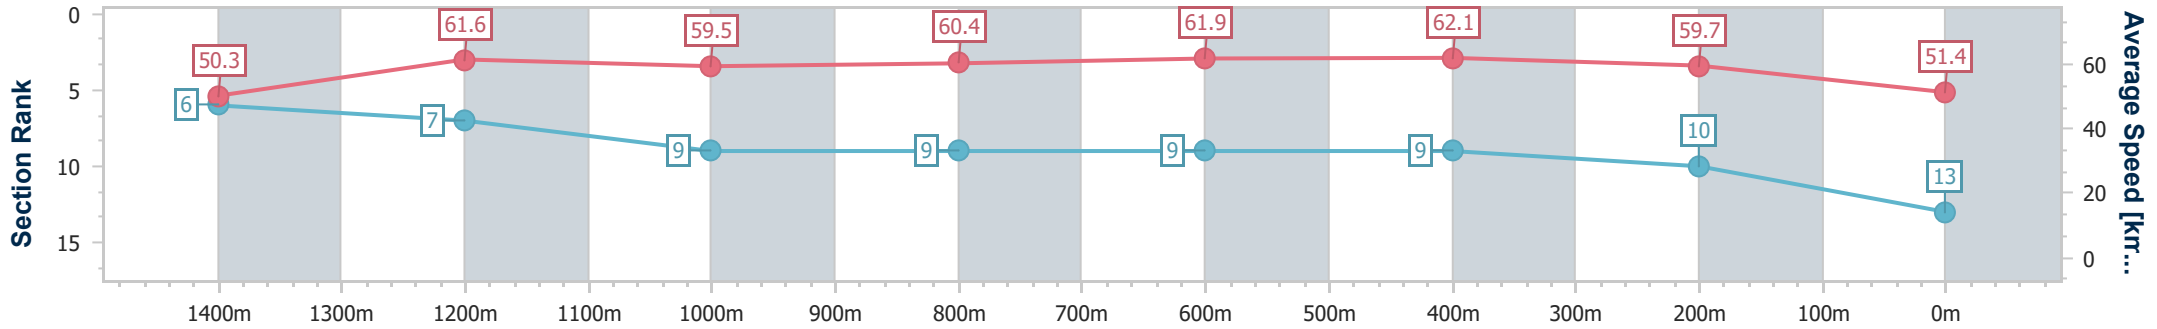

Eagle Farm QLD Professional

Race 9: LADBROKES ODDS SURGE Class 6 Handicap - 1600m

06 April 2024 - 16:28

Track Rating: Soft 6, Weather: Overcast, Rail Position: +4.5 Entire

BRISBANE RACING CLUB

Section	Overall	1400m	1200m	1000m	800m	600m	400m	200m
Section Times	1:39.87 [13] (0:14.35)	1:25.52 [6] (0:11.75)	1:13.77 [7] (0:12.12)	1:01.65 [9] (0:12.11)	0:49.54 [9] (0:11.74)	0:37.80 [9] (0:11.75)	0:26.05 [9] (0:12.05)	0:14.00 [10] (0:14.00)
Average Speed [km/h]	50.3	61.6	59.5	60.4	61.9	62.1	59.7	51.4
Top Speed [km/h]	64.0	63.9	60.4	61.5	62.6	63.2	62.2	56.5
Avg. Dist. to Rail [m]	7.9	4.0	4.3	3.3	2.1	2.7	7.2	7.0
Avg. Stride Freq. [Hz]	2.1	2.2	2.2	2.2	2.2	2.3	2.3	2.1
Avg. Stride Length [m]	6.6	7.6	7.6	7.6	7.7	7.5	7.2	6.6

- [] Ranking at each section and finish
- .-.- No data available at this section
- NA No data available