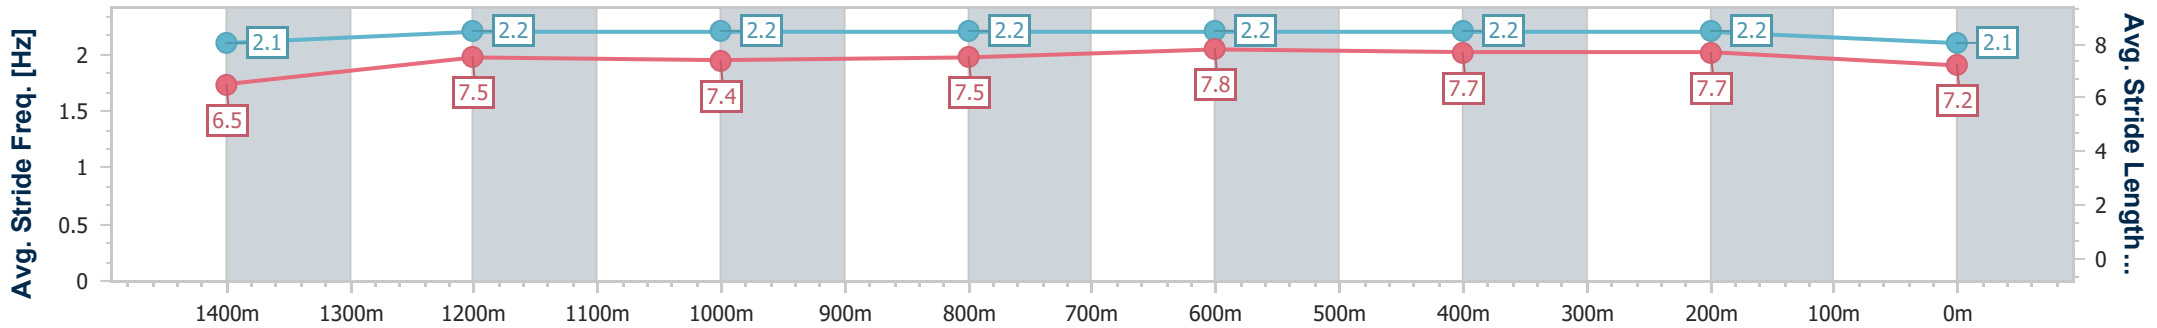

- [] Ranking at each section and finish
- .-.- No data available at this section
- NA No data available

Horse/Jockey Name	Brookhaven
Final Rank	7
Fastest Section Time (Section)	0:11.63 (400m)
Top Speed [km/h] (Section)	63.5 (1400m)
Race State	Finished

Eagle Farm QLD Professional

Race 9: LADBROKES ODDS SURGE Class 6 Handicap - 1600m

06 April 2024 - 16:28

Track Rating: Soft 6, Weather: Overcast, Rail Position: +4.5 Entire

BRISBANE RACING CLUB

Section	Overall	1400m	1200m	1000m	800m	600m	400m	200m
Section Times	1:38.88 [7] (0:14.86)	1:24.02 [13] (0:11.71)	1:12.31 [12] (0:12.01)	1:00.30 [13] (0:12.07)	0:48.23 [12] (0:11.76)	0:36.47 [13] (0:11.79)	0:24.68 [13] (0:11.63)	0:13.05 [9] (0:13.05)
Average Speed [km/h]	48.7	61.7	60.2	60.4	61.5	61.2	62.0	55.2
Top Speed [km/h]	60.9	63.5	60.9	61.5	63.0	62.8	63.4	59.0
Avg. Dist. to Rail [m]	9.6	4.0	3.4	2.6	1.3	0.5	1.6	2.1
Avg. Stride Freq. [Hz]	2.1	2.2	2.2	2.2	2.2	2.2	2.2	2.1
Avg. Stride Length [m]	6.5	7.5	7.4	7.5	7.8	7.7	7.7	7.2

- [] Ranking at each section and finish
- .-.- No data available at this section
- NA No data available

Horse/Jockey Name	Enuff He Said
Final Rank	8
Fastest Section Time (Section)	0:11.68 (1400m)
Top Speed [km/h] (Section)	63.4 (600m)
Race State	Finished