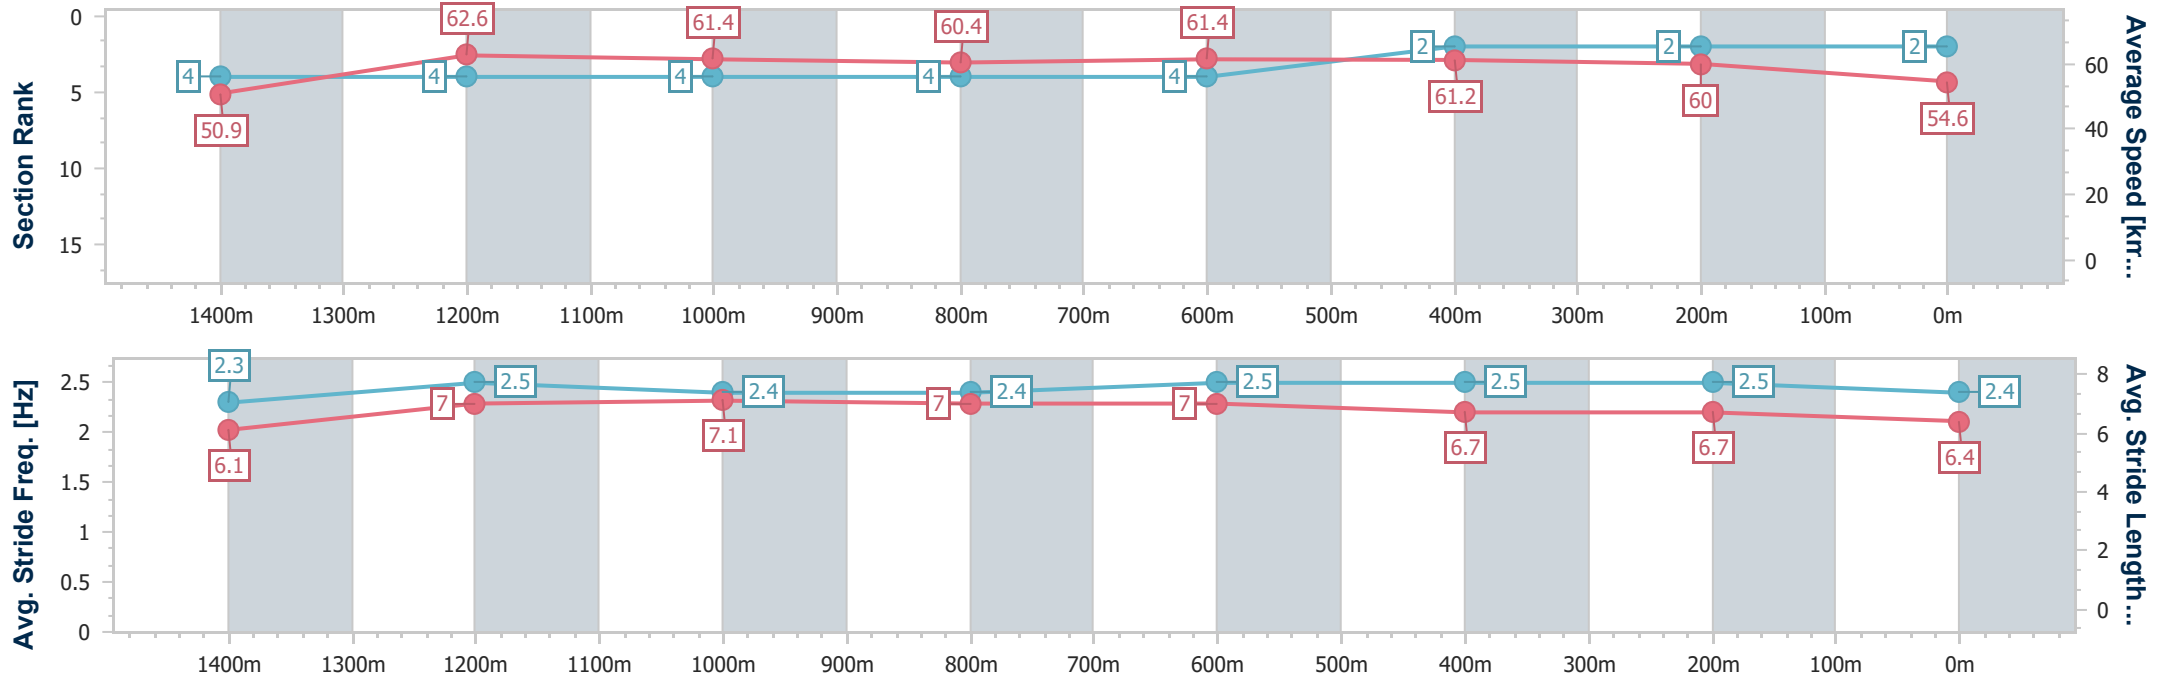

Eagle Farm QLD Professional

Race 9: LADBROKES ODDS SURGE Class 6 Handicap - 1600m

06 April 2024 - 16:28

Track Rating: Soft 6, Weather: Overcast, Rail Position: +4.5 Entire

BRISBANE RACING CLUB

Section	Overall	1400m	1200m	1000m	800m	600m	400m	200m
Section Times	1:38.25 [2] (0:14.20)	1:24.05 [4] (0:11.51)	1:12.54 [4] (0:11.74)	1:00.80 [4] (0:12.00)	0:48.80 [4] (0:11.78)	0:37.02 [4] (0:11.83)	0:25.19 [2] (0:12.02)	0:13.17 [2] (0:13.17)
Average Speed [km/h]	50.9	62.6	61.4	60.4	61.4	61.2	60.0	54.6
Top Speed [km/h]	62.9	63.5	62.8	62.1	62.1	62.0	61.9	57.9
Avg. Dist. to Rail [m]	6.5	2.3	2.2	1.2	0.6	1.6	4.0	4.6
Avg. Stride Freq. [Hz]	2.3	2.5	2.4	2.4	2.5	2.5	2.5	2.4
Avg. Stride Length [m]	6.1	7.0	7.1	7.0	7.0	6.7	6.7	6.4