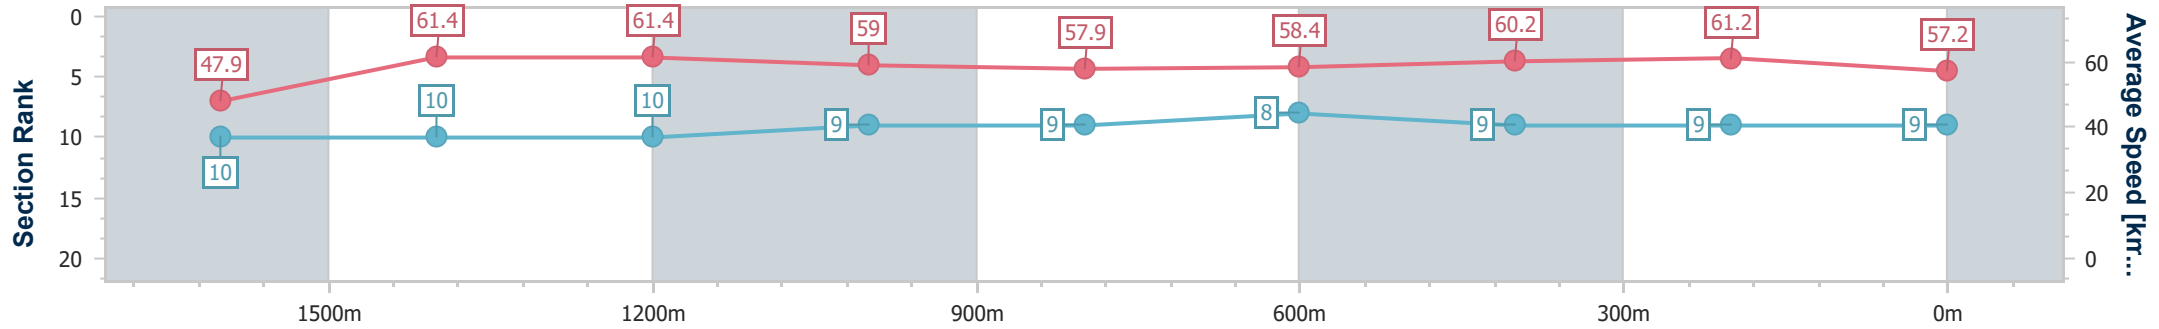

Eagle Farm QLD Professional
Race 8: SKY RACING OPEN Handicap - Weights Raised 3.5kg - 1820m

06 April 2024 - 15:48

BRISBANE RACING CLUB

Track Rating: Soft 6, Weather: Overcast, Rail Position: +4.5 Entire

Section	Overall	1600m	1400m	1200m	1000m	800m	600m	400m	200m
Section Times	1:53.59 [9] (0:16.54)	1:37.05 [10] (0:11.73)	1:25.32 [10] (0:11.75)	1:13.57 [10] (0:12.22)	1:01.35 [9] (0:12.53)	0:48.82 [9] (0:12.39)	0:36.43 [8] (0:12.02)	0:24.41 [9] (0:11.75)	0:12.66 [9] (0:12.66)
Average Speed [km/h]	47.9	61.4	61.4	59.0	57.9	58.4	60.2	61.2	57.2
Top Speed [km/h]	61.2	62.4	62.8	62.2	58.9	59.9	61.5	61.8	59.9
Avg. Dist. to Rail [m]	3.0	0.9	1.2	1.5	1.0	1.3	0.5	1.1	1.8
Avg. Stride Freq. [Hz]	2.0	2.2	2.2	2.2	2.1	2.2	2.3	2.3	2.2
Avg. Stride Length [m]	6.6	7.7	7.6	7.5	7.6	7.5	7.4	7.5	7.2

- [] Ranking at each section and finish
- .-.- No data available at this section
- NA No data available

Horse/Jockey Name	Fifth Position
Final Rank	10
Fastest Section Time (Section)	0:11.73 (1600m)
Top Speed [km/h] (Section)	62.9 (600m)
Race State	Finished