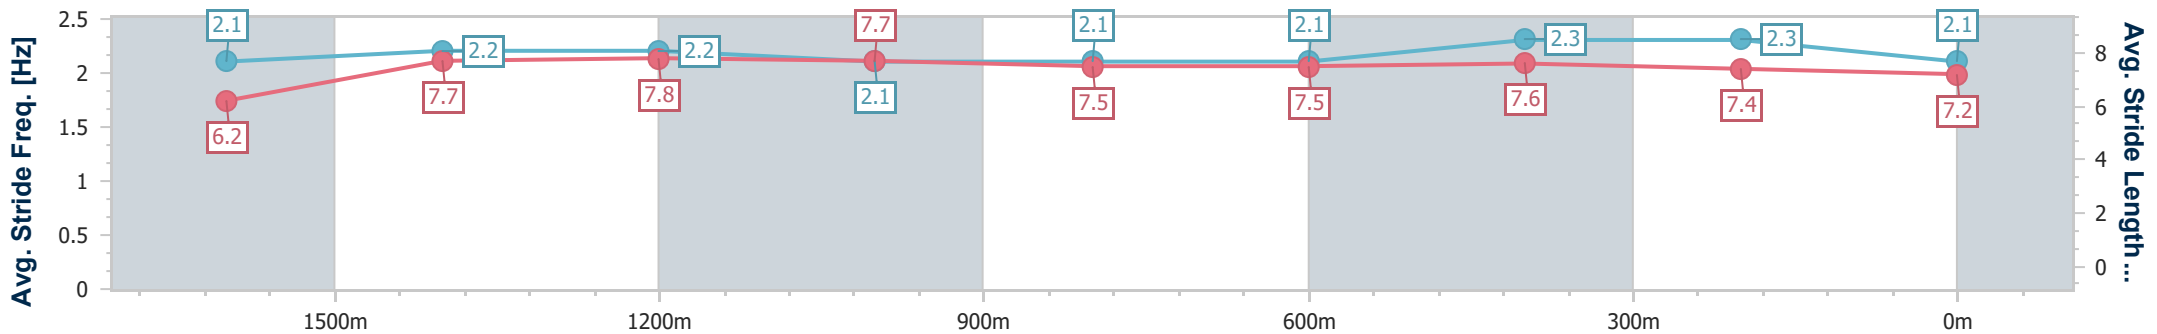

- [] Ranking at each section and finish
- .-.- No data available at this section
- NA No data available

Horse/Jockey Name	Fifth Position
Final Rank	10
Fastest Section Time (Section)	0:11.73 (1600m)
Top Speed [km/h] (Section)	62.9 (600m)
Race State	Finished

Eagle Farm QLD Professional
Race 8: SKY RACING OPEN Handicap - Weights Raised 3.5kg - 1820m

06 April 2024 - 15:48

BRISBANE RACING CLUB

Track Rating: Soft 6, Weather: Overcast, Rail Position: +4.5 Entire

Section	Overall	1600m	1400m	1200m	1000m	800m	600m	400m	200m				
Section Times	1:54.23 [10] (0:16.82)	1:37.41 [12] (0:11.73)	1:25.68 [12] (0:11.84)	1:13.84 [12] (0:12.18)	1:01.66 [12] (0:12.53)	0:49.13 [12] (0:12.53)	0:36.60 [12] (0:11.77)	0:24.83 [12] (0:11.81)	0:13.02 [11] (0:13.02)				
Average Speed [km/h]	47.9	61.9	61.0	59.3	58.0	58.1	62.3	60.9	55.5				
Top Speed [km/h]	61.8	62.7	62.1	61.5	59.3	60.4	62.9	62.6	59.6				
Avg. Dist. to Rail [m]	7.4	2.1	2.5	3.3	2.4	2.6	2.8	7.9	7.7				
Avg. Stride Freq. [Hz]	2.1	2.2	2.2	2.1	2.1	2.1	2.3	2.3	2.1				
Avg. Stride Length [m]	6.2	7.7	7.8	7.7	7.5	7.5	7.6	7.4	7.2				

- [] Ranking at each section and finish
- .-.- No data available at this section
- NA No data available

Horse/Jockey Name	Seat Of Power
Final Rank	11
Fastest Section Time (Section)	0:11.50 (1600m)
Top Speed [km/h] (Section)	63.5 (Overall)
Race State	Finished