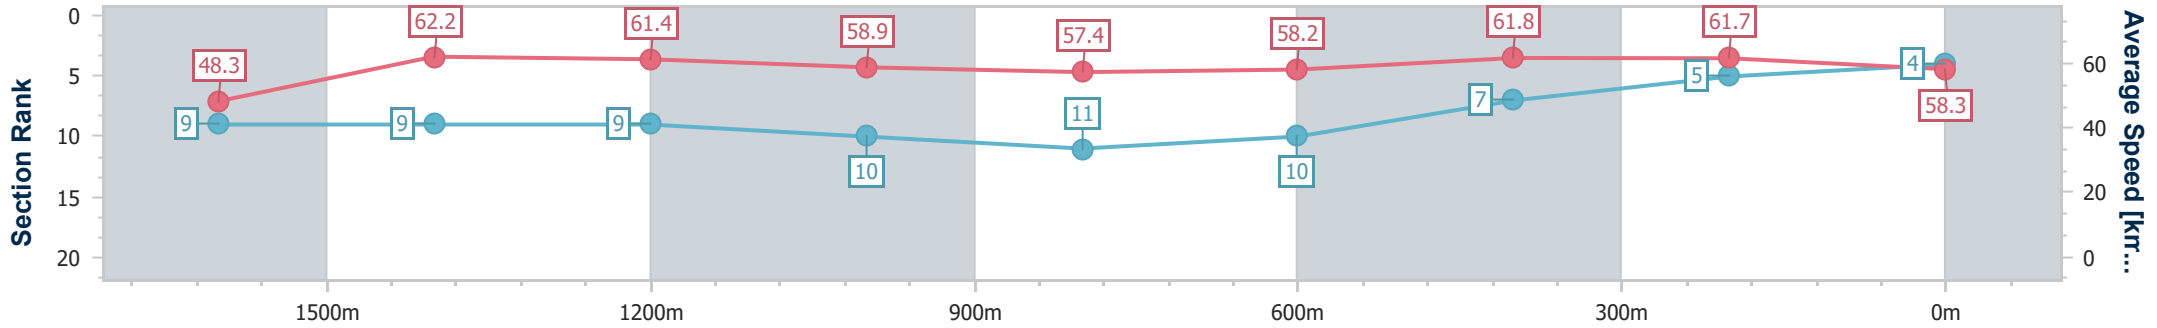

Eagle Farm QLD Professional
Race 8: SKY RACING OPEN Handicap - Weights Raised 3.5kg - 1820m

06 April 2024 - 15:48

BRISBANE RACING CLUB

Track Rating: Soft 6, Weather: Overcast, Rail Position: +4.5 Entire

Section	Overall	1600m	1400m	1200m	1000m	800m	600m	400m	200m
Section Times	1:53.21 [4] (0:16.48)	1:36.73 [9] (0:11.74)	1:24.99 [9] (0:11.73)	1:13.26 [9] (0:12.30)	1:00.96 [10] (0:12.73)	0:48.23 [11] (0:12.45)	0:35.78 [10] (0:11.70)	0:24.08 [7] (0:11.63)	0:12.45 [5] (0:12.45)
Average Speed [km/h]	48.3	62.2	61.4	58.9	57.4	58.2	61.8	61.7	58.3
Top Speed [km/h]	62.4	63.9	63.7	60.4	58.6	60.5	63.3	63.2	60.2
Avg. Dist. to Rail [m]	3.9	3.7	4.1	4.7	3.5	1.0	1.1	7.8	8.3
Avg. Stride Freq. [Hz]	2.1	2.2	2.2	2.1	2.1	2.2	2.3	2.3	2.2
Avg. Stride Length [m]	6.4	7.8	7.9	7.6	7.4	7.5	7.4	7.4	7.2