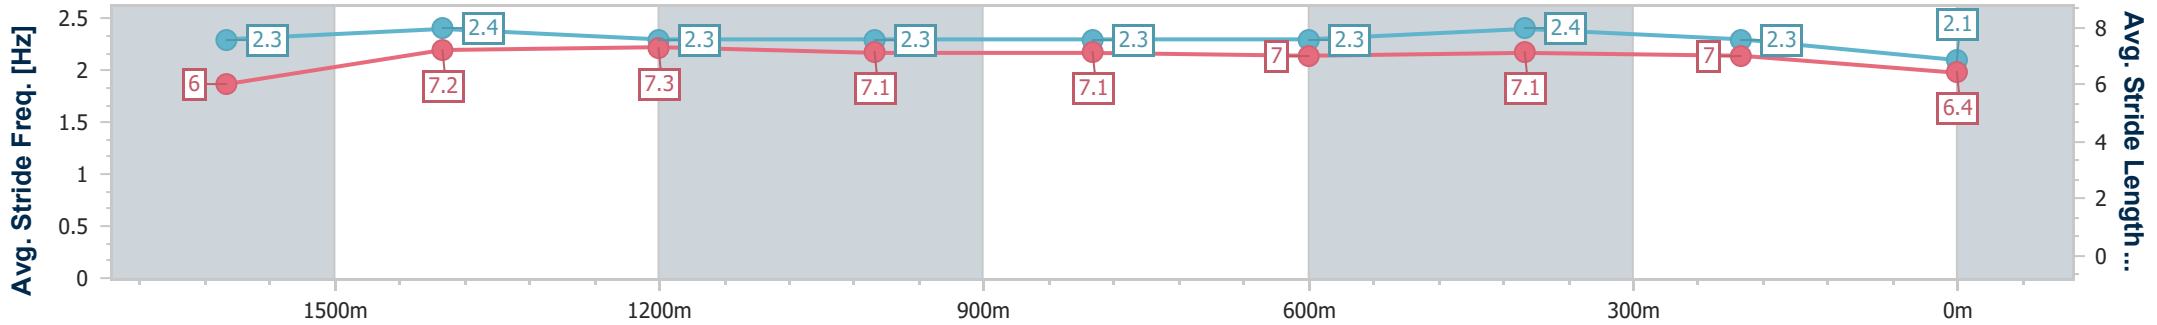

Eagle Farm QLD Professional
Race 8: SKY RACING OPEN Handicap - Weights Raised 3.5kg - 1820m

06 April 2024 - 15:48

BRISBANE RACING CLUB

Track Rating: Soft 6, Weather: Overcast, Rail Position: +4.5 Entire

Section	Overall	1600m	1400m	1200m	1000m	800m	600m	400m	200m
Section Times	1:56.13 [12] (0:16.11)	1:40.02 [7] (0:11.68)	1:28.34 [7] (0:11.88)	1:16.46 [7] (0:12.28)	1:04.18 [7] (0:12.65)	0:51.53 [7] (0:12.62)	0:38.91 [9] (0:12.04)	0:26.87 [10] (0:12.26)	0:14.61 [12] (0:14.61)
Average Speed [km/h]	49.8	62.2	60.9	58.7	58.1	57.9	60.6	58.7	49.5
Top Speed [km/h]	62.8	63.8	61.8	59.8	58.3	61.2	62.5	60.7	56.0
Avg. Dist. to Rail [m]	5.7	2.6	3.9	3.8	3.8	3.5	2.8	4.7	4.7
Avg. Stride Freq. [Hz]	2.3	2.4	2.3	2.3	2.3	2.3	2.4	2.3	2.1
Avg. Stride Length [m]	6.0	7.2	7.3	7.1	7.1	7.0	7.1	7.0	6.4

- [] Ranking at each section and finish
- .-.- No data available at this section
- NA No data available