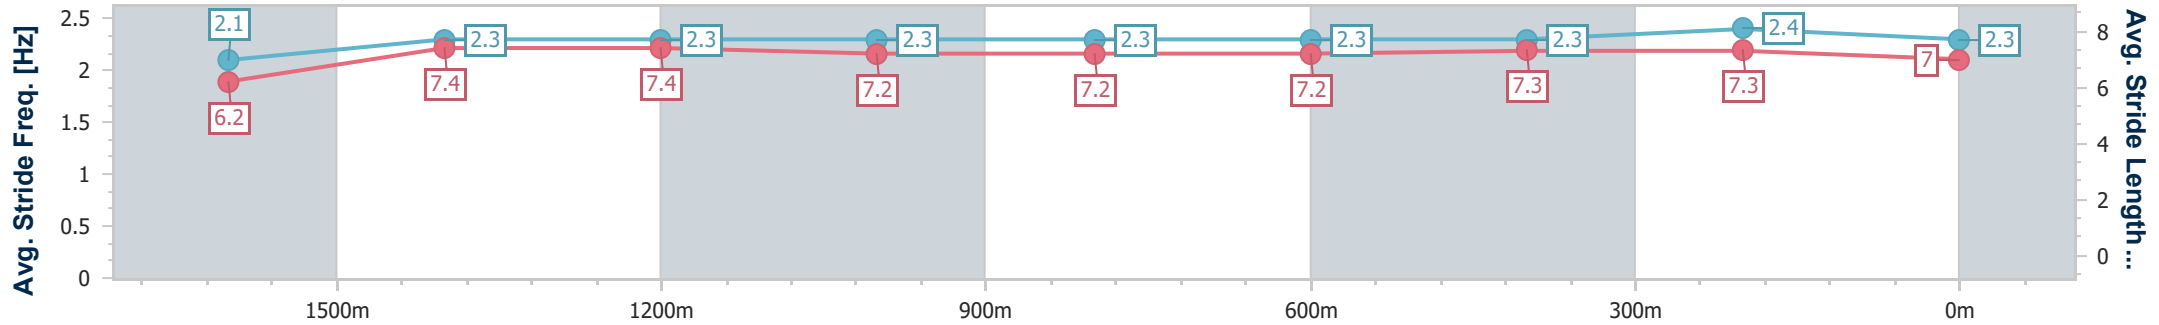

Eagle Farm QLD Professional
Race 8: SKY RACING OPEN Handicap - Weights Raised 3.5kg - 1820m

06 April 2024 - 15:48

BRISBANE RACING CLUB

Track Rating: Soft 6, Weather: Overcast, Rail Position: +4.5 Entire

Section	Overall	1600m	1400m	1200m	1000m	800m	600m	400m	200m
Section Times	1:53.13 [3] (0:16.79)	1:36.34 [11] (0:11.70)	1:24.64 [11] (0:11.71)	1:12.93 [11] (0:12.20)	1:00.73 [11] (0:12.56)	0:48.17 [10] (0:12.50)	0:35.67 [11] (0:11.83)	0:23.84 [11] (0:11.59)	0:12.25 [7] (0:12.25)
Average Speed [km/h]	47.8	61.9	61.5	59.3	58.0	58.4	61.6	62.2	59.1
Top Speed [km/h]	61.2	64.0	64.0	60.6	59.8	61.6	64.1	64.0	61.2
Avg. Dist. to Rail [m]	5.3	2.0	2.5	2.8	2.6	3.0	1.9	1.8	2.6
Avg. Stride Freq. [Hz]	2.1	2.3	2.3	2.3	2.3	2.3	2.3	2.4	2.3
Avg. Stride Length [m]	6.2	7.4	7.4	7.2	7.2	7.2	7.3	7.3	7.0