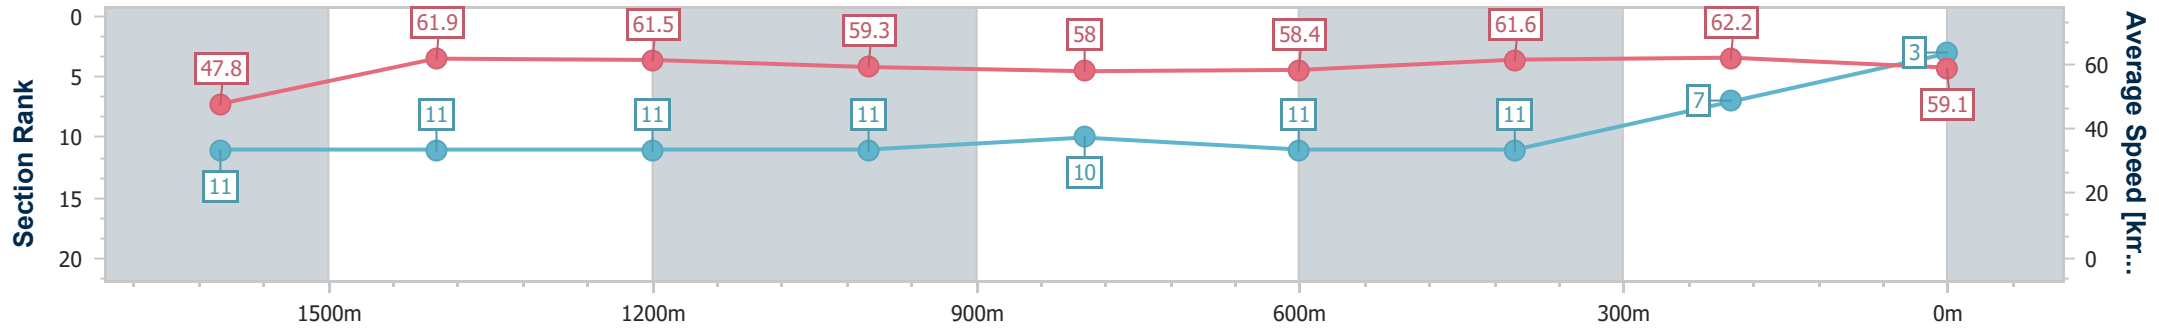

Eagle Farm QLD Professional
Race 8: SKY RACING OPEN Handicap - Weights Raised 3.5kg - 1820m

06 April 2024 - 15:48

BRISBANE RACING CLUB

Track Rating: Soft 6, Weather: Overcast, Rail Position: +4.5 Entire

Section	Overall	1600m	1400m	1200m	1000m	800m	600m	400m	200m
Section Times	1:53.13 [3] (0:16.79)	1:36.34 [11] (0:11.70)	1:24.64 [11] (0:11.71)	1:12.93 [11] (0:12.20)	1:00.73 [11] (0:12.56)	0:48.17 [10] (0:12.50)	0:35.67 [11] (0:11.83)	0:23.84 [11] (0:11.59)	0:12.25 [7] (0:12.25)
Average Speed [km/h]	47.8	61.9	61.5	59.3	58.0	58.4	61.6	62.2	59.1
Top Speed [km/h]	61.2	64.0	64.0	60.6	59.8	61.6	64.1	64.0	61.2
Avg. Dist. to Rail [m]	5.3	2.0	2.5	2.8	2.6	3.0	1.9	1.8	2.6
Avg. Stride Freq. [Hz]	2.1	2.3	2.3	2.3	2.3	2.3	2.3	2.4	2.3
Avg. Stride Length [m]	6.2	7.4	7.4	7.2	7.2	7.2	7.3	7.3	7.0