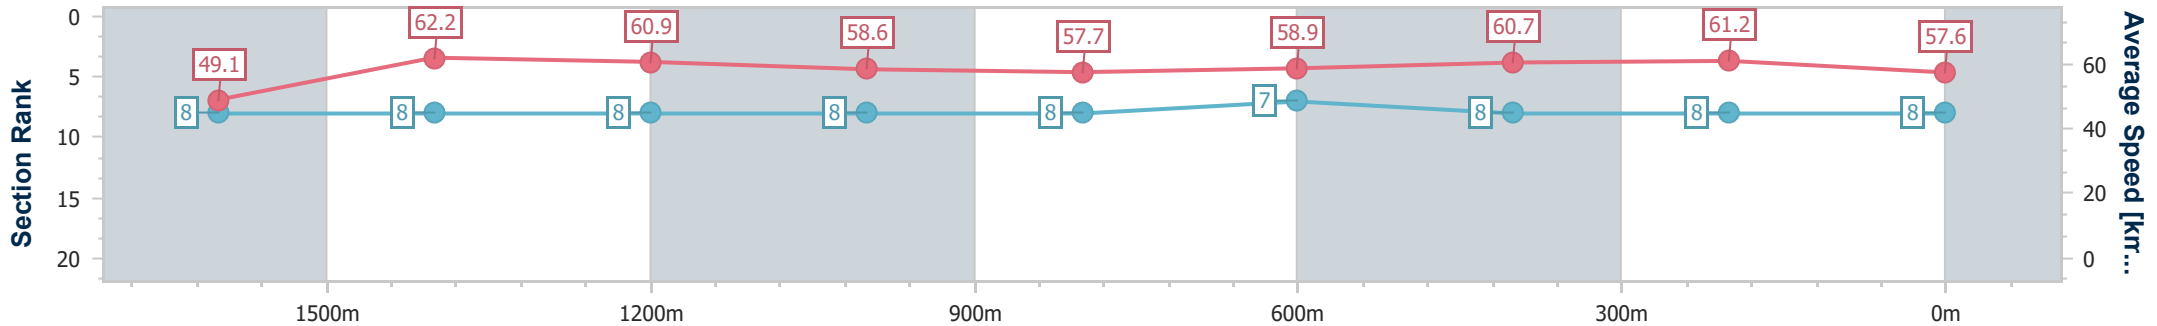

Eagle Farm QLD Professional
Race 8: SKY RACING OPEN Handicap - Weights Raised 3.5kg - 1820m

06 April 2024 - 15:48

BRISBANE RACING CLUB

Track Rating: Soft 6, Weather: Overcast, Rail Position: +4.5 Entire

Section	Overall	1600m	1400m	1200m	1000m	800m	600m	400m	200m
Section Times	1:53.48 [8] (0:16.15)	1:37.33 [8] (0:11.74)	1:25.59 [8] (0:11.88)	1:13.71 [8] (0:12.27)	1:01.44 [8] (0:12.71)	0:48.73 [8] (0:12.36)	0:36.37 [7] (0:12.02)	0:24.35 [8] (0:11.78)	0:12.57 [8] (0:12.57)
Average Speed [km/h]	49.1	62.2	60.9	58.6	57.7	58.9	60.7	61.2	57.6
Top Speed [km/h]	63.3	63.8	62.1	60.0	58.3	61.5	62.3	62.4	61.4
Avg. Dist. to Rail [m]	2.2	3.6	4.3	4.1	3.1	3.0	2.6	6.5	6.2
Avg. Stride Freq. [Hz]	2.1	2.3	2.2	2.2	2.2	2.2	2.2	2.3	2.2
Avg. Stride Length [m]	6.5	7.6	7.6	7.4	7.4	7.4	7.5	7.4	7.2

- [] Ranking at each section and finish
- .-.- No data available at this section
- NA No data available

Horse/Jockey Name	Star Of Michelin
Final Rank	9
Fastest Section Time (Section)	0:11.73 (1600m)
Top Speed [km/h] (Section)	62.8 (1400m)
Race State	Finished