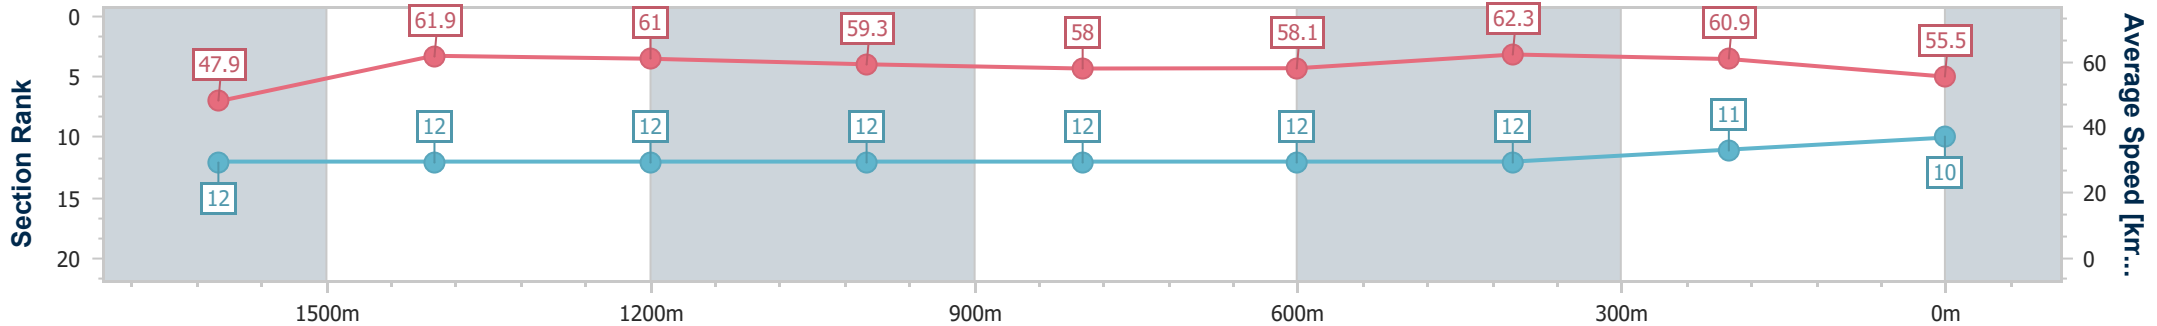

- [] Ranking at each section and finish
- .-.- No data available at this section
- NA No data available

Horse/Jockey Name	Fifth Position
Final Rank	10
Fastest Section Time (Section)	0:11.73 (1600m)
Top Speed [km/h] (Section)	62.9 (600m)
Race State	Finished

Eagle Farm QLD Professional
Race 8: SKY RACING OPEN Handicap - Weights Raised 3.5kg - 1820m

06 April 2024 - 15:48

BRISBANE RACING CLUB

Track Rating: Soft 6, Weather: Overcast, Rail Position: +4.5 Entire

Section	Overall	1600m	1400m	1200m	1000m	800m	600m	400m	200m				
Section Times	1:54.23 [10] (0:16.82)	1:37.41 [12] (0:11.73)	1:25.68 [12] (0:11.84)	1:13.84 [12] (0:12.18)	1:01.66 [12] (0:12.53)	0:49.13 [12] (0:12.53)	0:36.60 [12] (0:11.77)	0:24.83 [12] (0:11.81)	0:13.02 [11] (0:13.02)				
Average Speed [km/h]	47.9	61.9	61.0	59.3	58.0	58.1	62.3	60.9	55.5				
Top Speed [km/h]	61.8	62.7	62.1	61.5	59.3	60.4	62.9	62.6	59.6				
Avg. Dist. to Rail [m]	7.4	2.1	2.5	3.3	2.4	2.6	2.8	7.9	7.7				
Avg. Stride Freq. [Hz]	2.1	2.2	2.2	2.1	2.1	2.1	2.3	2.3	2.1				
Avg. Stride Length [m]	6.2	7.7	7.8	7.7	7.5	7.5	7.6	7.4	7.2				

- [] Ranking at each section and finish
- .-.- No data available at this section
- NA No data available

Horse/Jockey Name	Seat Of Power
Final Rank	11
Fastest Section Time (Section)	0:11.50 (1600m)
Top Speed [km/h] (Section)	63.5 (Overall)
Race State	Finished