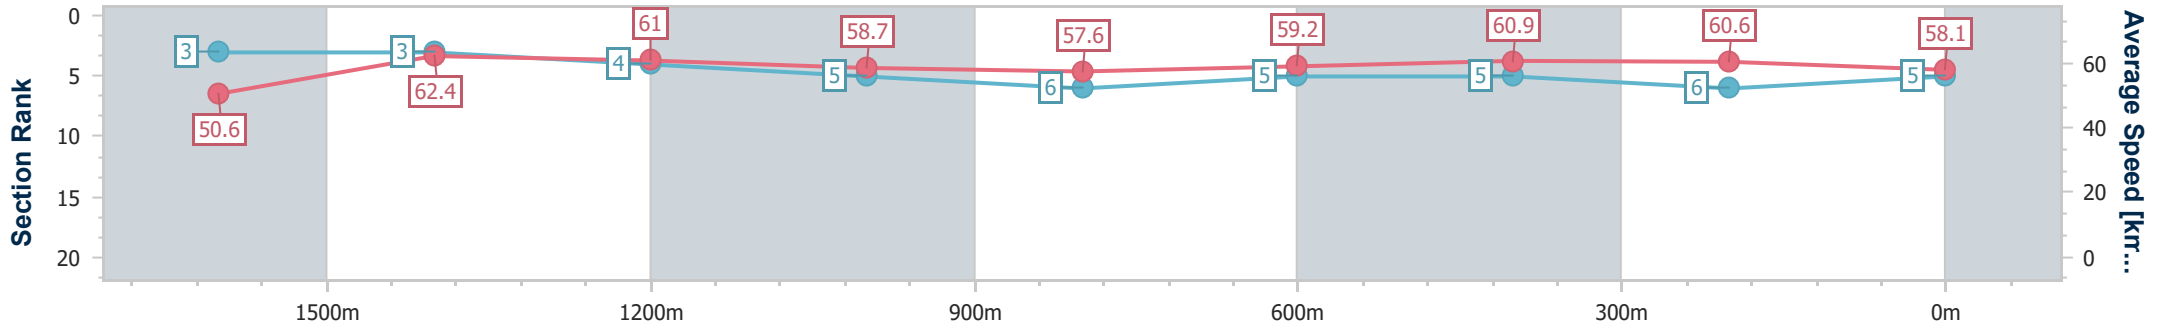

Eagle Farm QLD Professional
Race 8: SKY RACING OPEN Handicap - Weights Raised 3.5kg - 1820m

06 April 2024 - 15:48

BRISBANE RACING CLUB

Track Rating: Soft 6, Weather: Overcast, Rail Position: +4.5 Entire

Section	Overall	1600m	1400m	1200m	1000m	800m	600m	400m	200m
Section Times	1:53.23 [5] (0:15.84)	1:37.39 [3] (0:11.68)	1:25.71 [3] (0:11.85)	1:13.86 [4] (0:12.28)	1:01.58 [5] (0:12.76)	0:48.82 [6] (0:12.45)	0:36.37 [5] (0:12.04)	0:24.33 [5] (0:11.89)	0:12.44 [6] (0:12.44)
Average Speed [km/h]	50.6	62.4	61.0	58.7	57.6	59.2	60.9	60.6	58.1
Top Speed [km/h]	61.7	63.8	62.7	59.5	58.0	60.5	62.1	62.1	60.2
Avg. Dist. to Rail [m]	4.1	3.5	4.1	4.6	4.4	4.4	3.8	7.4	6.7
Avg. Stride Freq. [Hz]	2.2	2.2	2.2	2.2	2.1	2.2	2.2	2.3	2.3
Avg. Stride Length [m]	6.5	7.7	7.7	7.6	7.5	7.5	7.6	7.4	7.1