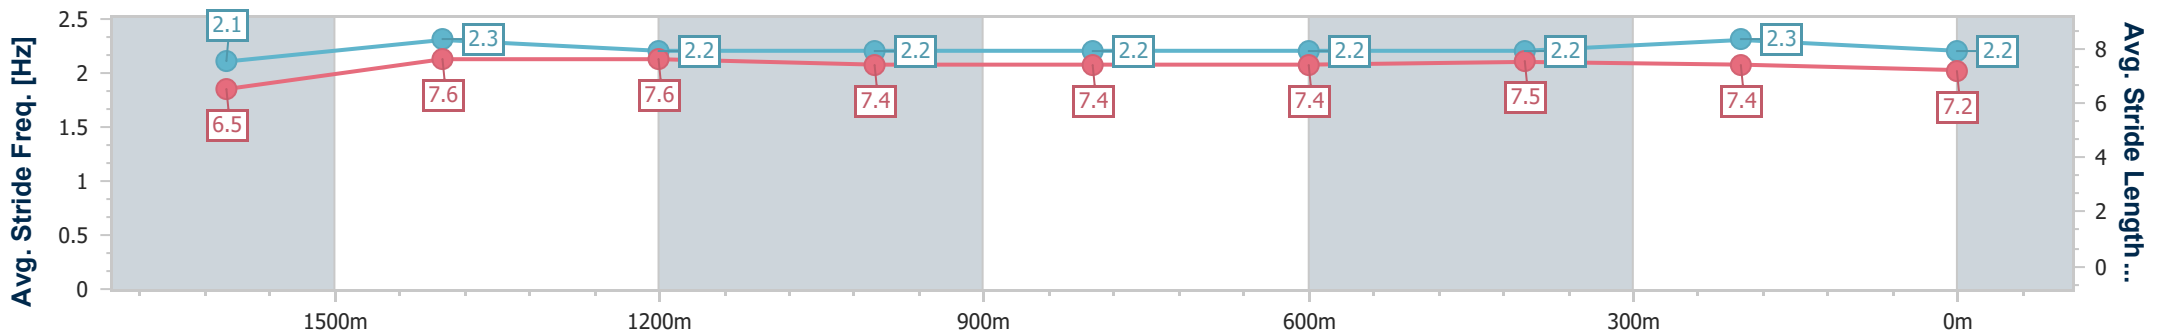

- [] Ranking at each section and finish
- .-.- No data available at this section
- NA No data available

Horse/Jockey Name	Red Top
Final Rank	8
Fastest Section Time (Section)	0:11.74 (1600m)
Top Speed [km/h] (Section)	63.8 (1600m)
Race State	Finished

Eagle Farm QLD Professional
Race 8: SKY RACING OPEN Handicap - Weights Raised 3.5kg - 1820m

06 April 2024 - 15:48

BRISBANE RACING CLUB

Track Rating: Soft 6, Weather: Overcast, Rail Position: +4.5 Entire

Section	Overall	1600m	1400m	1200m	1000m	800m	600m	400m	200m
Section Times	1:53.48 [8] (0:16.15)	1:37.33 [8] (0:11.74)	1:25.59 [8] (0:11.88)	1:13.71 [8] (0:12.27)	1:01.44 [8] (0:12.71)	0:48.73 [8] (0:12.36)	0:36.37 [7] (0:12.02)	0:24.35 [8] (0:11.78)	0:12.57 [8] (0:12.57)
Average Speed [km/h]	49.1	62.2	60.9	58.6	57.7	58.9	60.7	61.2	57.6
Top Speed [km/h]	63.3	63.8	62.1	60.0	58.3	61.5	62.3	62.4	61.4
Avg. Dist. to Rail [m]	2.2	3.6	4.3	4.1	3.1	3.0	2.6	6.5	6.2
Avg. Stride Freq. [Hz]	2.1	2.3	2.2	2.2	2.2	2.2	2.2	2.3	2.2
Avg. Stride Length [m]	6.5	7.6	7.6	7.4	7.4	7.4	7.5	7.4	7.2

- [] Ranking at each section and finish
- .-.- No data available at this section
- NA No data available

Horse/Jockey Name	Star Of Michelin
Final Rank	9
Fastest Section Time (Section)	0:11.73 (1600m)
Top Speed [km/h] (Section)	62.8 (1400m)
Race State	Finished