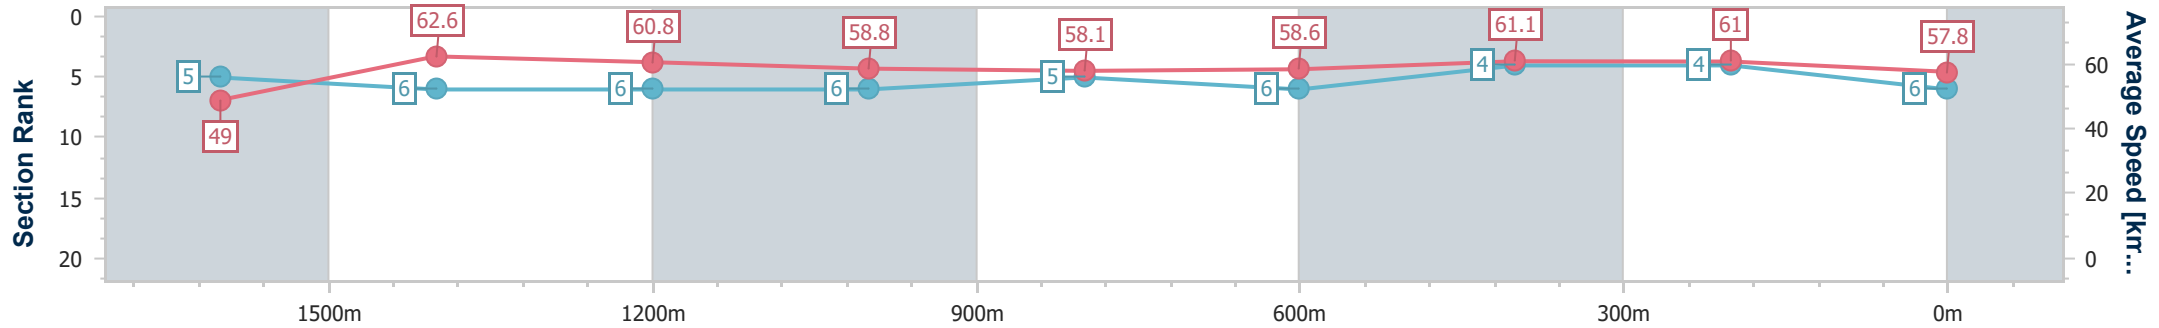

Eagle Farm QLD Professional
Race 8: SKY RACING OPEN Handicap - Weights Raised 3.5kg - 1820m

06 April 2024 - 15:48

BRISBANE RACING CLUB

Track Rating: Soft 6, Weather: Overcast, Rail Position: +4.5 Entire

Section	Overall	1600m	1400m	1200m	1000m	800m	600m	400m	200m
Section Times	1:53.24 [6] (0:16.08)	1:37.16 [5] (0:11.53)	1:25.63 [6] (0:11.84)	1:13.79 [6] (0:12.26)	1:01.53 [6] (0:12.61)	0:48.92 [5] (0:12.57)	0:36.35 [6] (0:12.00)	0:24.35 [4] (0:11.85)	0:12.50 [4] (0:12.50)
Average Speed [km/h]	49.0	62.6	60.8	58.8	58.1	58.6	61.1	61.0	57.8
Top Speed [km/h]	63.8	63.8	62.7	59.6	58.5	60.2	63.2	62.5	59.1
Avg. Dist. to Rail [m]	1.8	0.5	1.4	1.8	3.5	5.5	3.6	4.5	4.1
Avg. Stride Freq. [Hz]	2.2	2.4	2.3	2.2	2.3	2.3	2.4	2.4	2.4
Avg. Stride Length [m]	6.2	7.3	7.4	7.3	7.2	7.1	7.2	7.0	6.6