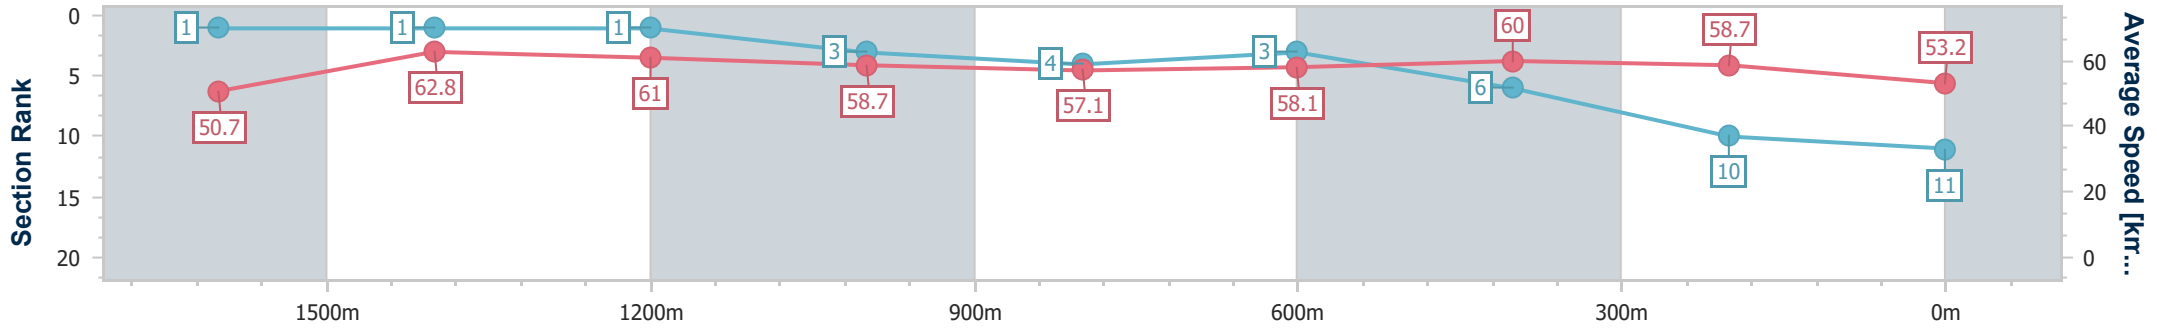

- [] Ranking at each section and finish
- .-.- No data available at this section
- NA No data available

Horse/Jockey Name	Seat Of Power
Final Rank	11
Fastest Section Time (Section)	0:11.50 (1600m)
Top Speed [km/h] (Section)	63.5 (Overall)
Race State	Finished

Eagle Farm QLD Professional
Race 8: SKY RACING OPEN Handicap - Weights Raised 3.5kg - 1820m

06 April 2024 - 15:48

BRISBANE RACING CLUB

Track Rating: Soft 6, Weather: Overcast, Rail Position: +4.5 Entire

Section	Overall	1600m	1400m	1200m	1000m	800m	600m	400m	200m
Section Times	1:54.76 [11] (0:15.80)	1:38.96 [1] (0:11.50)	1:27.46 [1] (0:11.86)	1:15.60 [1] (0:12.28)	1:03.32 [3] (0:12.78)	0:50.54 [4] (0:12.52)	0:38.02 [3] (0:12.20)	0:25.82 [6] (0:12.26)	0:13.56 [10] (0:13.56)
Average Speed [km/h]	50.7	62.8	61.0	58.7	57.1	58.1	60.0	58.7	53.2
Top Speed [km/h]	63.5	63.4	63.4	59.7	57.9	59.3	60.2	60.2	56.5
Avg. Dist. to Rail [m]	5.0	1.7	1.7	2.1	2.7	3.2	2.7	4.8	4.6
Avg. Stride Freq. [Hz]	2.2	2.3	2.2	2.2	2.1	2.2	2.2	2.2	2.1
Avg. Stride Length [m]	6.4	7.7	7.6	7.4	7.4	7.4	7.5	7.3	6.9