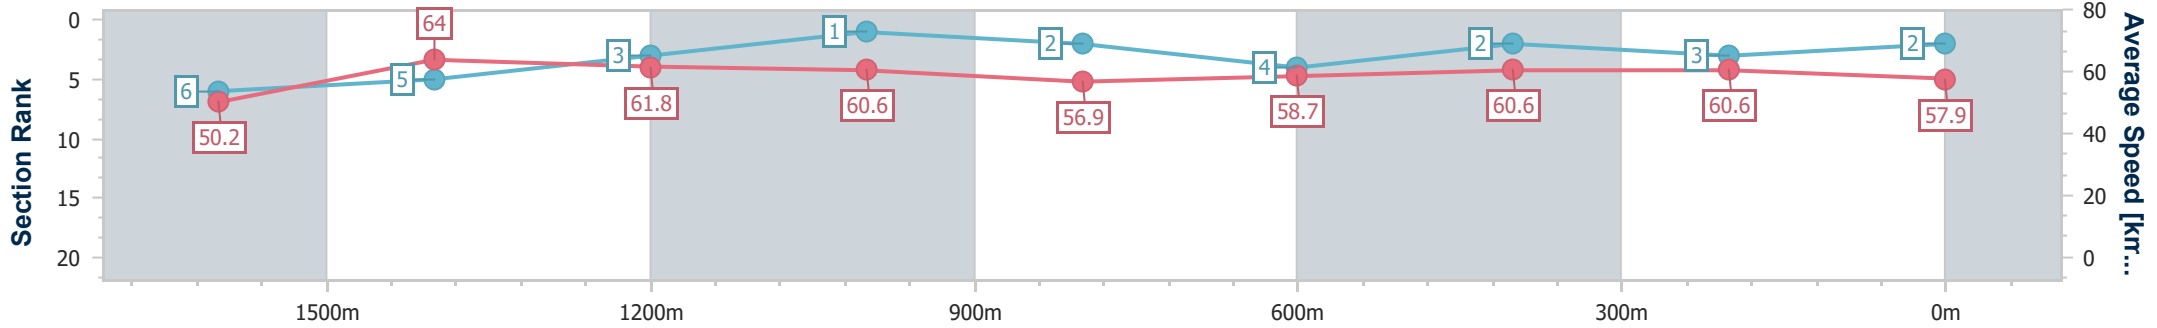

Eagle Farm QLD Professional
Race 8: SKY RACING OPEN Handicap - Weights Raised 3.5kg - 1820m

06 April 2024 - 15:48

BRISBANE RACING CLUB

Track Rating: Soft 6, Weather: Overcast, Rail Position: +4.5 Entire

Section	Overall	1600m	1400m	1200m	1000m	800m	600m	400m	200m
Section Times	1:53.05 [2] (0:16.09)	1:36.96 [6] (0:11.44)	1:25.52 [5] (0:11.74)	1:13.78 [3] (0:11.94)	1:01.84 [1] (0:12.95)	0:48.89 [2] (0:12.59)	0:36.30 [4] (0:11.90)	0:24.40 [2] (0:11.87)	0:12.53 [3] (0:12.53)
Average Speed [km/h]	50.2	64.0	61.8	60.6	56.9	58.7	60.6	60.6	57.9
Top Speed [km/h]	62.4	65.9	62.8	62.8	58.2	60.3	61.5	61.2	60.0
Avg. Dist. to Rail [m]	7.0	6.1	6.4	6.0	4.8	5.0	1.1	1.6	2.9
Avg. Stride Freq. [Hz]	2.1	2.3	2.2	2.2	2.1	2.2	2.3	2.2	2.2
Avg. Stride Length [m]	6.7	7.8	7.8	7.7	7.4	7.5	7.5	7.6	7.3