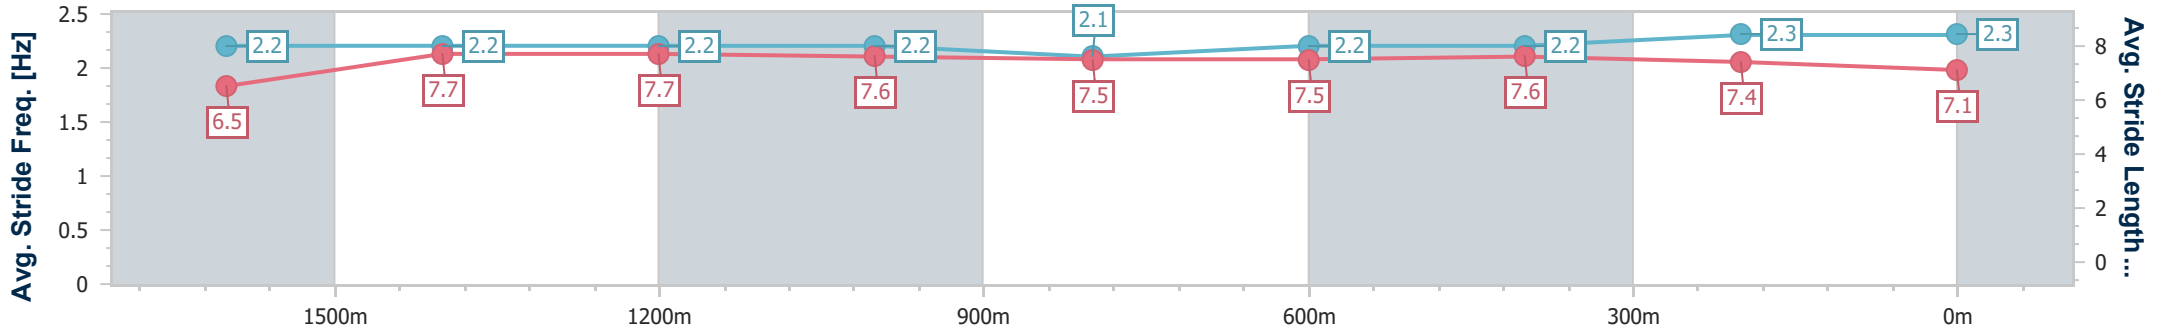

Eagle Farm QLD Professional
Race 8: SKY RACING OPEN Handicap - Weights Raised 3.5kg - 1820m

06 April 2024 - 15:48

BRISBANE RACING CLUB

Track Rating: Soft 6, Weather: Overcast, Rail Position: +4.5 Entire

Section	Overall	1600m	1400m	1200m	1000m	800m	600m	400m	200m
Section Times	1:53.23 [5] (0:15.84)	1:37.39 [3] (0:11.68)	1:25.71 [3] (0:11.85)	1:13.86 [4] (0:12.28)	1:01.58 [5] (0:12.76)	0:48.82 [6] (0:12.45)	0:36.37 [5] (0:12.04)	0:24.33 [5] (0:11.89)	0:12.44 [6] (0:12.44)
Average Speed [km/h]	50.6	62.4	61.0	58.7	57.6	59.2	60.9	60.6	58.1
Top Speed [km/h]	61.7	63.8	62.7	59.5	58.0	60.5	62.1	62.1	60.2
Avg. Dist. to Rail [m]	4.1	3.5	4.1	4.6	4.4	4.4	3.8	7.4	6.7
Avg. Stride Freq. [Hz]	2.2	2.2	2.2	2.2	2.1	2.2	2.2	2.3	2.3
Avg. Stride Length [m]	6.5	7.7	7.7	7.6	7.5	7.5	7.6	7.4	7.1