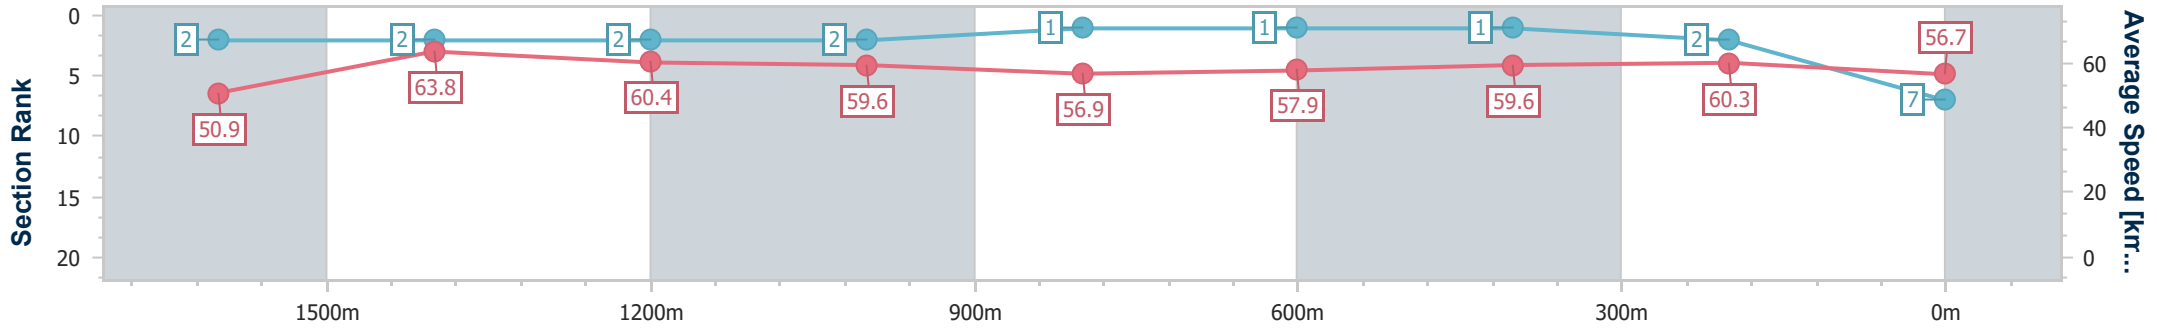

Eagle Farm QLD Professional
Race 8: SKY RACING OPEN Handicap - Weights Raised 3.5kg - 1820m

06 April 2024 - 15:48

BRISBANE RACING CLUB

Track Rating: Soft 6, Weather: Overcast, Rail Position: +4.5 Entire

Section	Overall	1600m	1400m	1200m	1000m	800m	600m	400m	200m				
Section Times	1:53.25 [7] (0:15.81)	1:37.44 [2] (0:11.52)	1:25.92 [2] (0:11.91)	1:14.01 [2] (0:12.10)	1:01.91 [2] (0:12.69)	0:49.22 [1] (0:12.50)	0:36.72 [1] (0:12.01)	0:24.71 [1] (0:11.97)	0:12.74 [2] (0:12.74)				
Average Speed [km/h]	50.9	63.8	60.4	59.6	56.9	57.9	59.6	60.3	56.7				
Top Speed [km/h]	63.5	64.4	63.5	61.0	58.2	59.0	61.4	61.3	59.1				
Avg. Dist. to Rail [m]	5.6	4.4	1.7	1.7	0.4	1.6	1.8	0.6	1.2				
Avg. Stride Freq. [Hz]	2.2	2.3	2.2	2.2	2.1	2.2	2.3	2.3	2.2				
Avg. Stride Length [m]	6.5	7.8	7.7	7.5	7.4	7.3	7.3	7.4	7.0				

- [] Ranking at each section and finish
- .-.- No data available at this section
- NA No data available

Horse/Jockey Name	Red Top
Final Rank	8
Fastest Section Time (Section)	0:11.74 (1600m)
Top Speed [km/h] (Section)	63.8 (1600m)
Race State	Finished