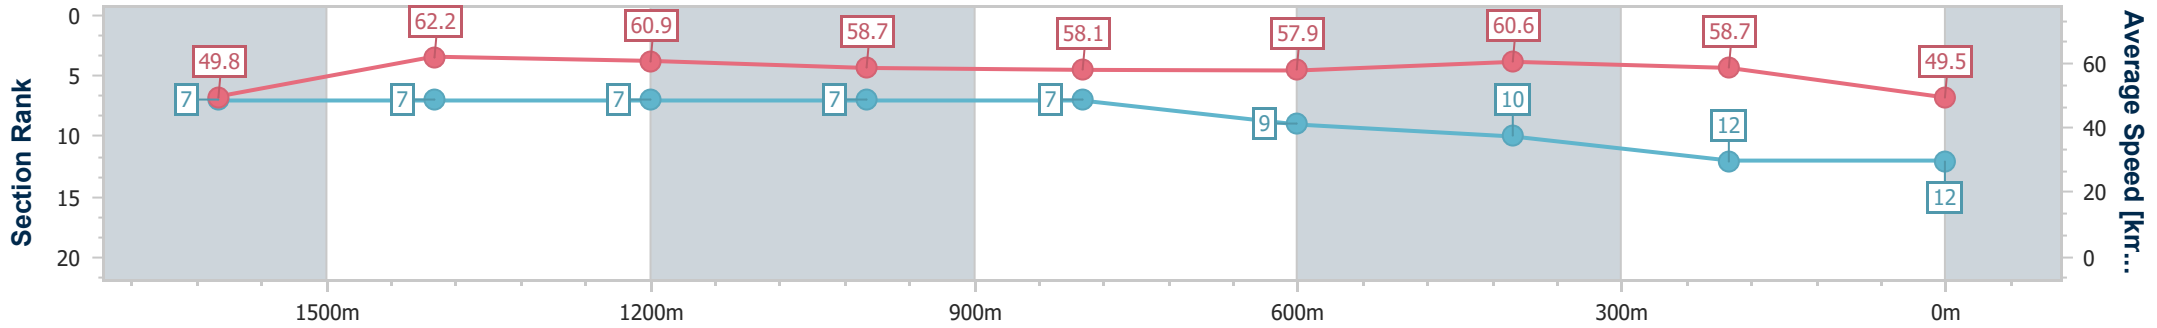

Eagle Farm QLD Professional
Race 8: SKY RACING OPEN Handicap - Weights Raised 3.5kg - 1820m

06 April 2024 - 15:48

BRISBANE RACING CLUB

Track Rating: Soft 6, Weather: Overcast, Rail Position: +4.5 Entire

Section	Overall	1600m	1400m	1200m	1000m	800m	600m	400m	200m
Section Times	1:56.13 [12] (0:16.11)	1:40.02 [7] (0:11.68)	1:28.34 [7] (0:11.88)	1:16.46 [7] (0:12.28)	1:04.18 [7] (0:12.65)	0:51.53 [7] (0:12.62)	0:38.91 [9] (0:12.04)	0:26.87 [10] (0:12.26)	0:14.61 [12] (0:14.61)
Average Speed [km/h]	49.8	62.2	60.9	58.7	58.1	57.9	60.6	58.7	49.5
Top Speed [km/h]	62.8	63.8	61.8	59.8	58.3	61.2	62.5	60.7	56.0
Avg. Dist. to Rail [m]	5.7	2.6	3.9	3.8	3.8	3.5	2.8	4.7	4.7
Avg. Stride Freq. [Hz]	2.3	2.4	2.3	2.3	2.3	2.3	2.4	2.3	2.1
Avg. Stride Length [m]	6.0	7.2	7.3	7.1	7.1	7.0	7.1	7.0	6.4

- [] Ranking at each section and finish
- .-.- No data available at this section
- NA No data available