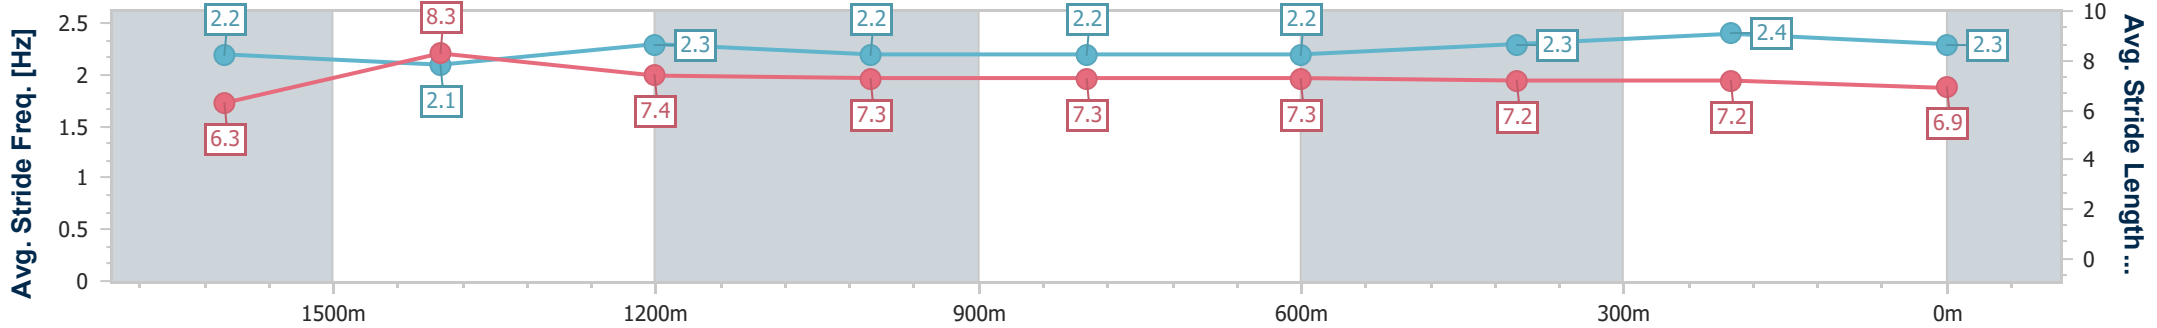

Eagle Farm QLD Professional
Race 8: SKY RACING OPEN Handicap - Weights Raised 3.5kg - 1820m

06 April 2024 - 15:48

BRISBANE RACING CLUB

Track Rating: Soft 6, Weather: Overcast, Rail Position: +4.5 Entire

Section	Overall	1600m	1400m	1200m	1000m	800m	600m	400m	200m
Section Times	1:53.05 [1] (0:15.85)	1:37.20 [4] (0:11.67)	1:25.53 [4] (0:11.85)	1:13.68 [5] (0:12.28)	1:01.40 [4] (0:12.53)	0:48.87 [3] (0:12.48)	0:36.39 [2] (0:12.02)	0:24.37 [3] (0:11.79)	0:12.58 [1] (0:12.58)
Average Speed [km/h]	50.0	62.3	60.8	58.8	57.8	58.2	60.1	61.1	57.3
Top Speed [km/h]	61.6	63.4	62.4	59.5	58.8	58.7	61.1	62.5	59.1
Avg. Dist. to Rail [m]	1.9	2.5	2.4	2.6	1.3	2.2	0.9	0.4	0.4
Avg. Stride Freq. [Hz]	2.2	2.1	2.3	2.2	2.2	2.2	2.3	2.4	2.3
Avg. Stride Length [m]	6.3	8.3	7.4	7.3	7.3	7.3	7.2	7.2	6.9