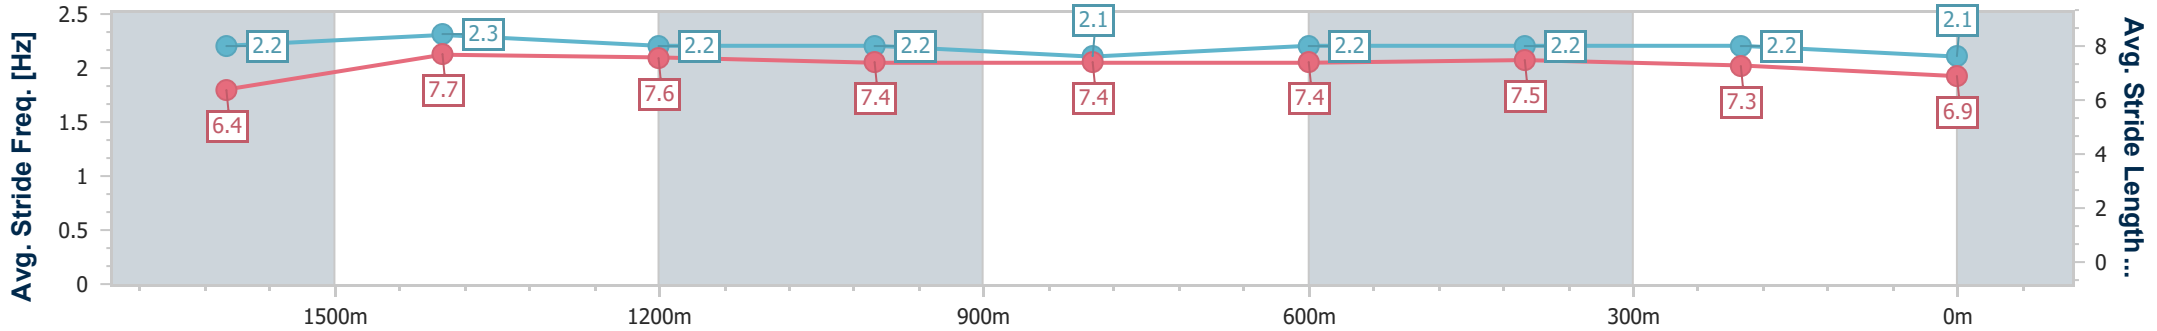

- [] Ranking at each section and finish
- .-.- No data available at this section
- NA No data available

Horse/Jockey Name	Seat Of Power
Final Rank	11
Fastest Section Time (Section)	0:11.50 (1600m)
Top Speed [km/h] (Section)	63.5 (Overall)
Race State	Finished

Eagle Farm QLD Professional
Race 8: SKY RACING OPEN Handicap - Weights Raised 3.5kg - 1820m

06 April 2024 - 15:48

BRISBANE RACING CLUB

Track Rating: Soft 6, Weather: Overcast, Rail Position: +4.5 Entire

Section	Overall	1600m	1400m	1200m	1000m	800m	600m	400m	200m
Section Times	1:54.76 [11] (0:15.80)	1:38.96 [1] (0:11.50)	1:27.46 [1] (0:11.86)	1:15.60 [1] (0:12.28)	1:03.32 [3] (0:12.78)	0:50.54 [4] (0:12.52)	0:38.02 [3] (0:12.20)	0:25.82 [6] (0:12.26)	0:13.56 [10] (0:13.56)
Average Speed [km/h]	50.7	62.8	61.0	58.7	57.1	58.1	60.0	58.7	53.2
Top Speed [km/h]	63.5	63.4	63.4	59.7	57.9	59.3	60.2	60.2	56.5
Avg. Dist. to Rail [m]	5.0	1.7	1.7	2.1	2.7	3.2	2.7	4.8	4.6
Avg. Stride Freq. [Hz]	2.2	2.3	2.2	2.2	2.1	2.2	2.2	2.2	2.1
Avg. Stride Length [m]	6.4	7.7	7.6	7.4	7.4	7.4	7.5	7.3	6.9