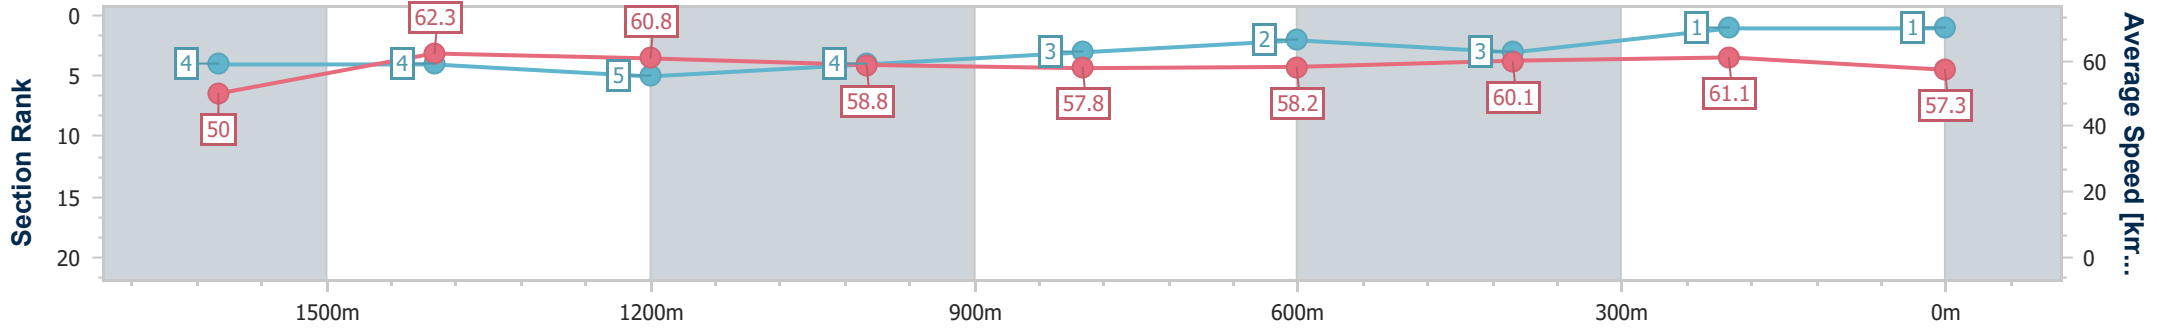

Eagle Farm QLD Professional
Race 8: SKY RACING OPEN Handicap - Weights Raised 3.5kg - 1820m

06 April 2024 - 15:48

BRISBANE RACING CLUB

Track Rating: Soft 6, Weather: Overcast, Rail Position: +4.5 Entire

Section	Overall	1600m	1400m	1200m	1000m	800m	600m	400m	200m
Section Times	1:53.05 [1] (0:15.85)	1:37.20 [4] (0:11.67)	1:25.53 [4] (0:11.85)	1:13.68 [5] (0:12.28)	1:01.40 [4] (0:12.53)	0:48.87 [3] (0:12.48)	0:36.39 [2] (0:12.02)	0:24.37 [3] (0:11.79)	0:12.58 [1] (0:12.58)
Average Speed [km/h]	50.0	62.3	60.8	58.8	57.8	58.2	60.1	61.1	57.3
Top Speed [km/h]	61.6	63.4	62.4	59.5	58.8	58.7	61.1	62.5	59.1
Avg. Dist. to Rail [m]	1.9	2.5	2.4	2.6	1.3	2.2	0.9	0.4	0.4
Avg. Stride Freq. [Hz]	2.2	2.1	2.3	2.2	2.2	2.2	2.3	2.4	2.3
Avg. Stride Length [m]	6.3	8.3	7.4	7.3	7.3	7.3	7.2	7.2	6.9