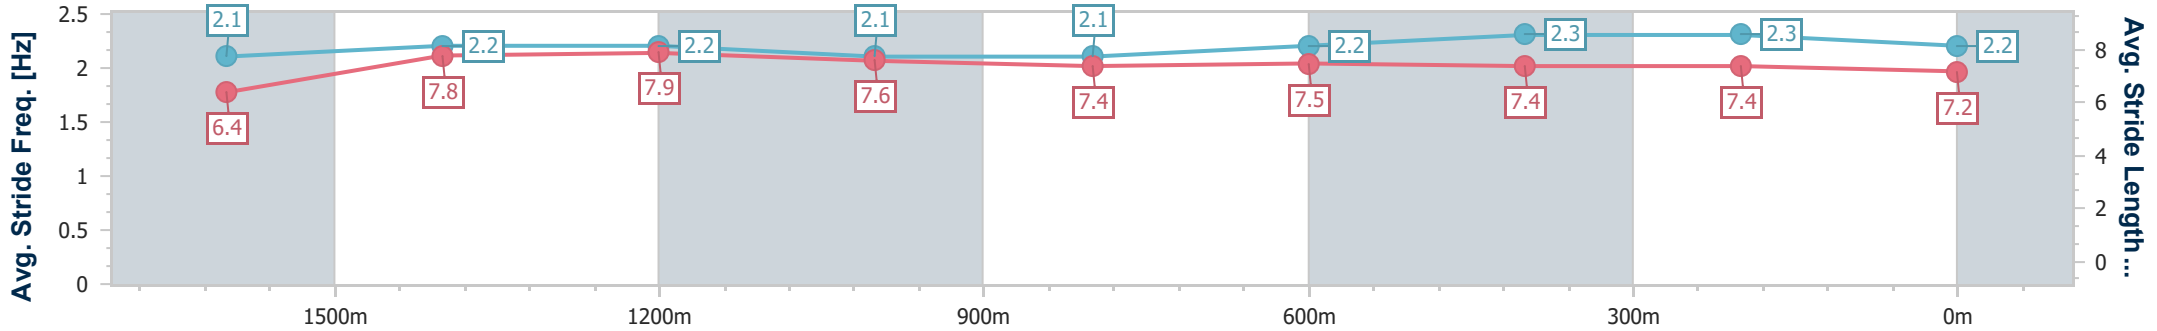

Eagle Farm QLD Professional
Race 8: SKY RACING OPEN Handicap - Weights Raised 3.5kg - 1820m

06 April 2024 - 15:48

BRISBANE RACING CLUB

Track Rating: Soft 6, Weather: Overcast, Rail Position: +4.5 Entire

Section	Overall	1600m	1400m	1200m	1000m	800m	600m	400m	200m
Section Times	1:53.21 [4] (0:16.48)	1:36.73 [9] (0:11.74)	1:24.99 [9] (0:11.73)	1:13.26 [9] (0:12.30)	1:00.96 [10] (0:12.73)	0:48.23 [11] (0:12.45)	0:35.78 [10] (0:11.70)	0:24.08 [7] (0:11.63)	0:12.45 [5] (0:12.45)
Average Speed [km/h]	48.3	62.2	61.4	58.9	57.4	58.2	61.8	61.7	58.3
Top Speed [km/h]	62.4	63.9	63.7	60.4	58.6	60.5	63.3	63.2	60.2
Avg. Dist. to Rail [m]	3.9	3.7	4.1	4.7	3.5	1.0	1.1	7.8	8.3
Avg. Stride Freq. [Hz]	2.1	2.2	2.2	2.1	2.1	2.2	2.3	2.3	2.2
Avg. Stride Length [m]	6.4	7.8	7.9	7.6	7.4	7.5	7.4	7.4	7.2