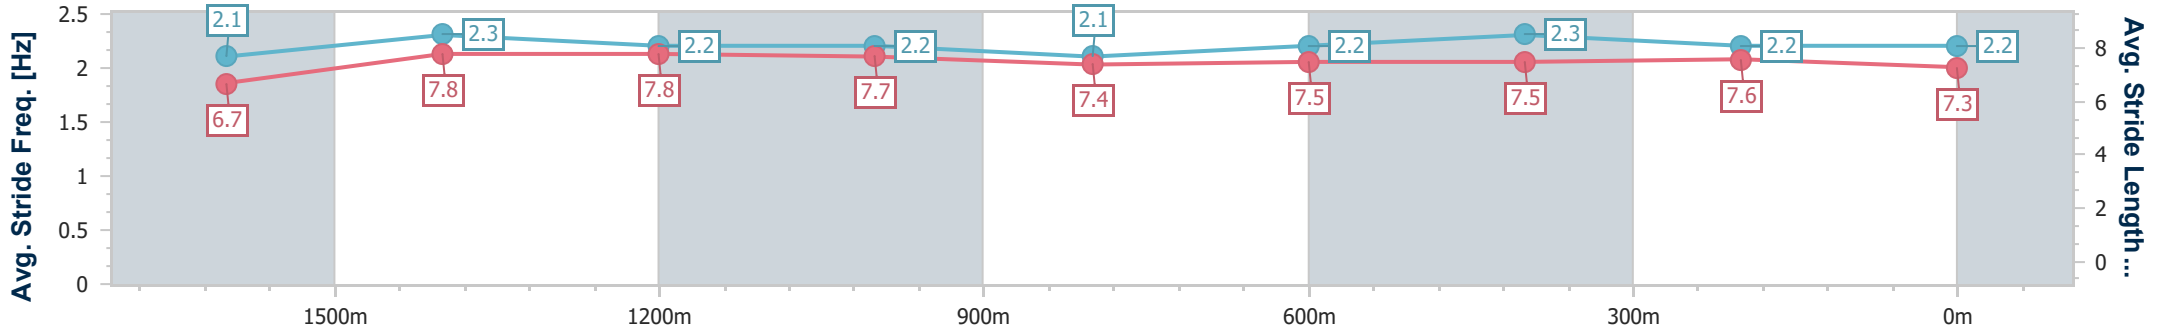

Eagle Farm QLD Professional
Race 8: SKY RACING OPEN Handicap - Weights Raised 3.5kg - 1820m

06 April 2024 - 15:48

BRISBANE RACING CLUB

Track Rating: Soft 6, Weather: Overcast, Rail Position: +4.5 Entire

Section	Overall	1600m	1400m	1200m	1000m	800m	600m	400m	200m
Section Times	1:53.05 [2] (0:16.09)	1:36.96 [6] (0:11.44)	1:25.52 [5] (0:11.74)	1:13.78 [3] (0:11.94)	1:01.84 [1] (0:12.95)	0:48.89 [2] (0:12.59)	0:36.30 [4] (0:11.90)	0:24.40 [2] (0:11.87)	0:12.53 [3] (0:12.53)
Average Speed [km/h]	50.2	64.0	61.8	60.6	56.9	58.7	60.6	60.6	57.9
Top Speed [km/h]	62.4	65.9	62.8	62.8	58.2	60.3	61.5	61.2	60.0
Avg. Dist. to Rail [m]	7.0	6.1	6.4	6.0	4.8	5.0	1.1	1.6	2.9
Avg. Stride Freq. [Hz]	2.1	2.3	2.2	2.2	2.1	2.2	2.3	2.2	2.2
Avg. Stride Length [m]	6.7	7.8	7.8	7.7	7.4	7.5	7.5	7.6	7.3