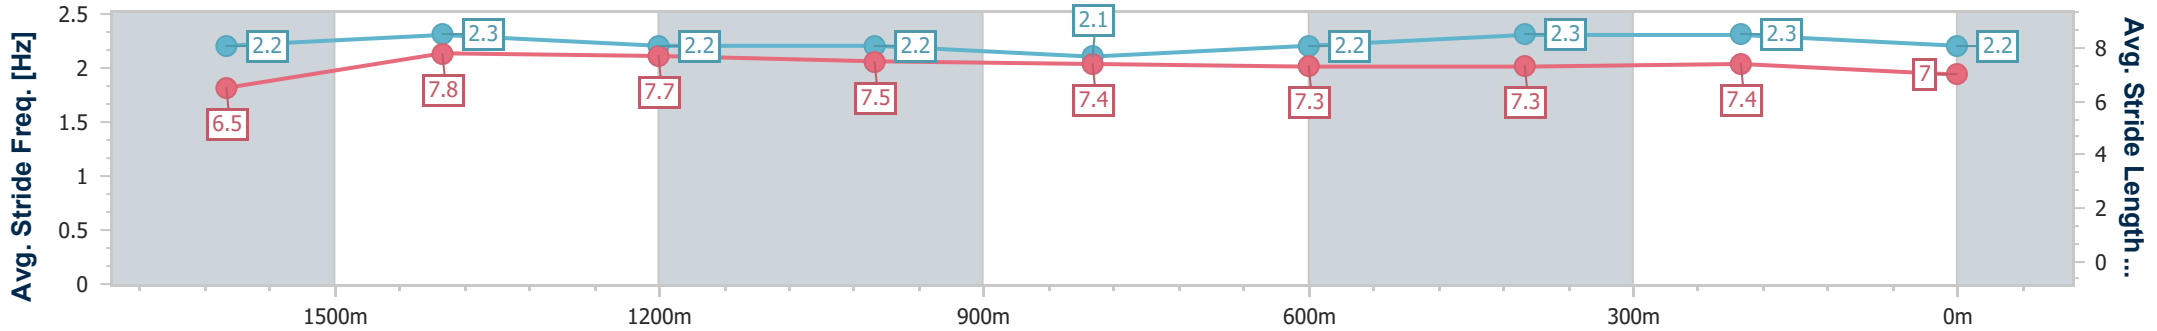

Eagle Farm QLD Professional
Race 8: SKY RACING OPEN Handicap - Weights Raised 3.5kg - 1820m

06 April 2024 - 15:48

BRISBANE RACING CLUB

Track Rating: Soft 6, Weather: Overcast, Rail Position: +4.5 Entire

Section	Overall	1600m	1400m	1200m	1000m	800m	600m	400m	200m				
Section Times	1:53.25 [7] (0:15.81)	1:37.44 [2] (0:11.52)	1:25.92 [2] (0:11.91)	1:14.01 [2] (0:12.10)	1:01.91 [2] (0:12.69)	0:49.22 [1] (0:12.50)	0:36.72 [1] (0:12.01)	0:24.71 [1] (0:11.97)	0:12.74 [2] (0:12.74)				
Average Speed [km/h]	50.9	63.8	60.4	59.6	56.9	57.9	59.6	60.3	56.7				
Top Speed [km/h]	63.5	64.4	63.5	61.0	58.2	59.0	61.4	61.3	59.1				
Avg. Dist. to Rail [m]	5.6	4.4	1.7	1.7	0.4	1.6	1.8	0.6	1.2				
Avg. Stride Freq. [Hz]	2.2	2.3	2.2	2.2	2.1	2.2	2.3	2.3	2.2				
Avg. Stride Length [m]	6.5	7.8	7.7	7.5	7.4	7.3	7.3	7.4	7.0				

- [] Ranking at each section and finish
- .-.- No data available at this section
- NA No data available

Horse/Jockey Name	Red Top
Final Rank	8
Fastest Section Time (Section)	0:11.74 (1600m)
Top Speed [km/h] (Section)	63.8 (1600m)
Race State	Finished