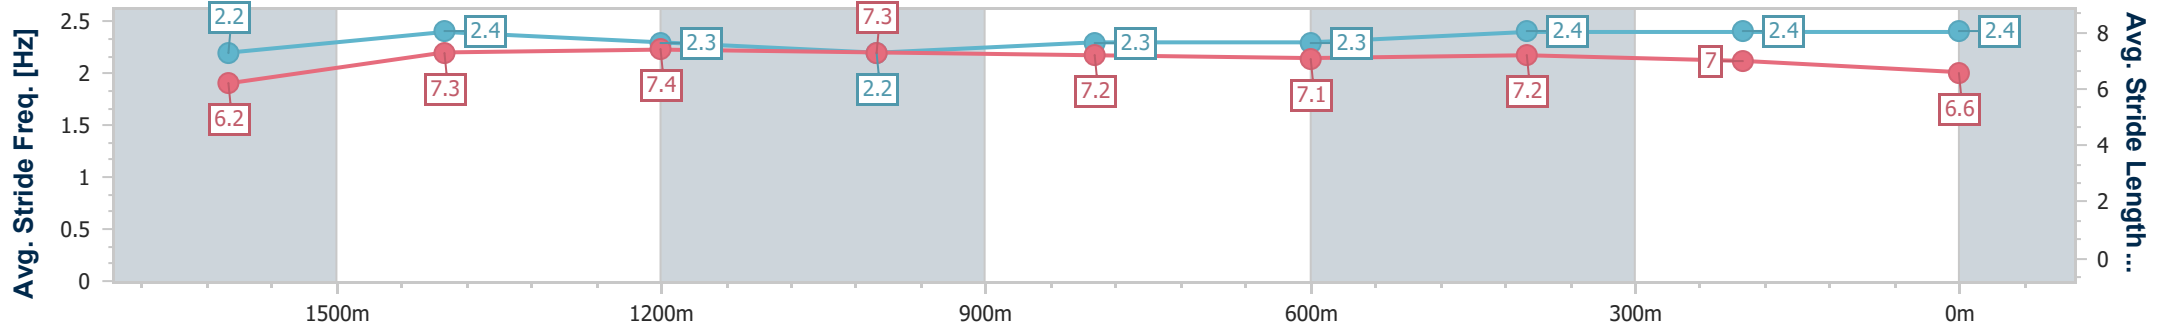

Eagle Farm QLD Professional
Race 8: SKY RACING OPEN Handicap - Weights Raised 3.5kg - 1820m

06 April 2024 - 15:48

BRISBANE RACING CLUB

Track Rating: Soft 6, Weather: Overcast, Rail Position: +4.5 Entire

Section	Overall	1600m	1400m	1200m	1000m	800m	600m	400m	200m
Section Times	1:53.24 [6] (0:16.08)	1:37.16 [5] (0:11.53)	1:25.63 [6] (0:11.84)	1:13.79 [6] (0:12.26)	1:01.53 [6] (0:12.61)	0:48.92 [5] (0:12.57)	0:36.35 [6] (0:12.00)	0:24.35 [4] (0:11.85)	0:12.50 [4] (0:12.50)
Average Speed [km/h]	49.0	62.6	60.8	58.8	58.1	58.6	61.1	61.0	57.8
Top Speed [km/h]	63.8	63.8	62.7	59.6	58.5	60.2	63.2	62.5	59.1
Avg. Dist. to Rail [m]	1.8	0.5	1.4	1.8	3.5	5.5	3.6	4.5	4.1
Avg. Stride Freq. [Hz]	2.2	2.4	2.3	2.2	2.3	2.3	2.4	2.4	2.4
Avg. Stride Length [m]	6.2	7.3	7.4	7.3	7.2	7.1	7.2	7.0	6.6