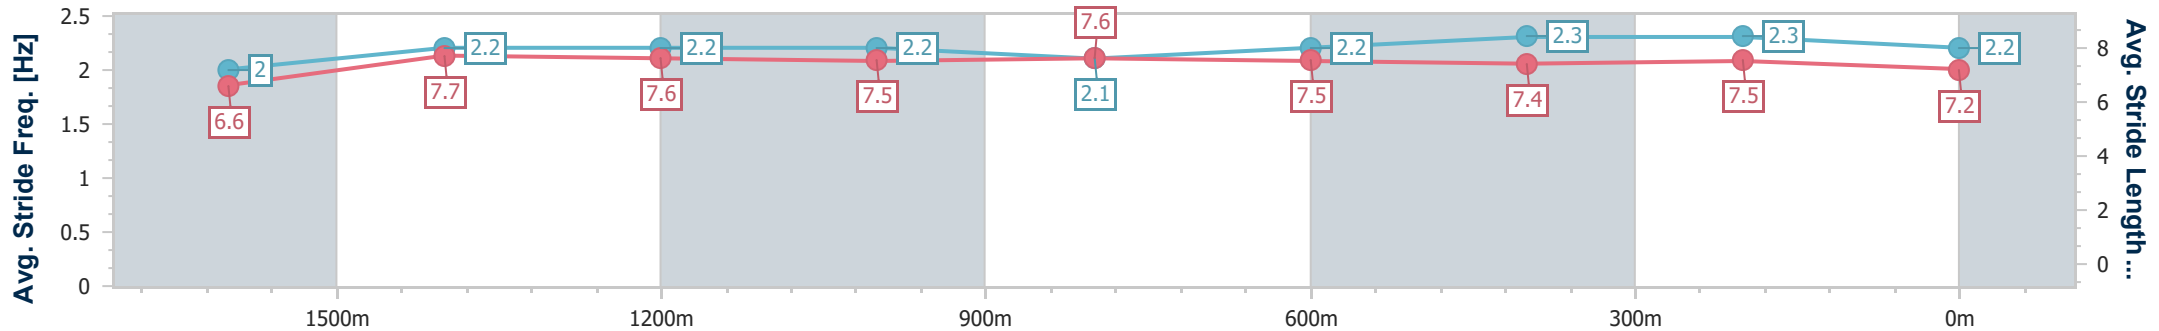

- [] Ranking at each section and finish
- .-.- No data available at this section
- NA No data available

Horse/Jockey Name	Star Of Michelin
Final Rank	9
Fastest Section Time (Section)	0:11.73 (1600m)
Top Speed [km/h] (Section)	62.8 (1400m)
Race State	Finished

Eagle Farm QLD Professional
Race 8: SKY RACING OPEN Handicap - Weights Raised 3.5kg - 1820m

06 April 2024 - 15:48

BRISBANE RACING CLUB

Track Rating: Soft 6, Weather: Overcast, Rail Position: +4.5 Entire

Section	Overall	1600m	1400m	1200m	1000m	800m	600m	400m	200m
Section Times	1:53.59 [9] (0:16.54)	1:37.05 [10] (0:11.73)	1:25.32 [10] (0:11.75)	1:13.57 [10] (0:12.22)	1:01.35 [9] (0:12.53)	0:48.82 [9] (0:12.39)	0:36.43 [8] (0:12.02)	0:24.41 [9] (0:11.75)	0:12.66 [9] (0:12.66)
Average Speed [km/h]	47.9	61.4	61.4	59.0	57.9	58.4	60.2	61.2	57.2
Top Speed [km/h]	61.2	62.4	62.8	62.2	58.9	59.9	61.5	61.8	59.9
Avg. Dist. to Rail [m]	3.0	0.9	1.2	1.5	1.0	1.3	0.5	1.1	1.8
Avg. Stride Freq. [Hz]	2.0	2.2	2.2	2.2	2.1	2.2	2.3	2.3	2.2
Avg. Stride Length [m]	6.6	7.7	7.6	7.5	7.6	7.5	7.4	7.5	7.2

- [] Ranking at each section and finish
- .-.- No data available at this section
- NA No data available

Horse/Jockey Name	Fifth Position
Final Rank	10
Fastest Section Time (Section)	0:11.73 (1600m)
Top Speed [km/h] (Section)	62.9 (600m)
Race State	Finished