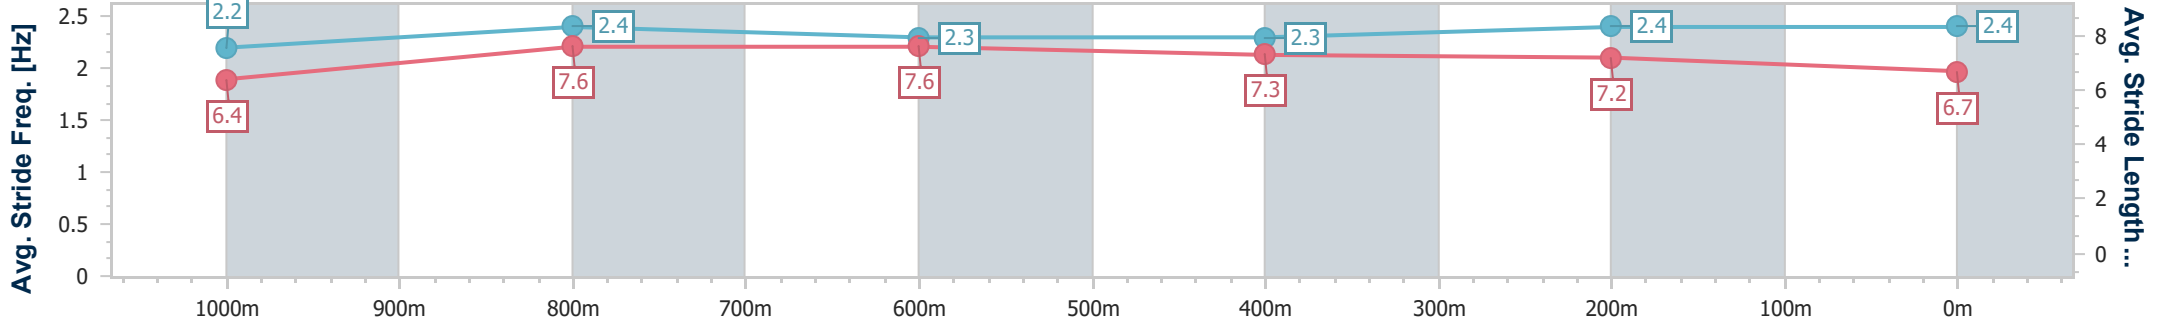

Horse/Jockey Name	Age Of Aquarius
Final Rank	6
Fastest Section Time (Section)	0:11.15 (1000m)
Top Speed [km/h] (Section)	67.3 (1000m)
Race State	Finished

Eagle Farm QLD Professional
Race 2: STRADBROKE SEASON ON SALE NOW QTIS Two-Year
-Old Handicap - 1200m
06 April 2024 - 12:15
Track Rating: Soft 6, Weather: Overcast, Rail Position: +4.5m

BRISBANE
RACING CLUB

Section	Overall	1000m	800m	600m	400m	200m
Section Times	1:13.24 [6] (0:14.18)	0:59.06 [11] (0:11.15)	0:47.91 [11] (0:11.62)	0:36.29 [12] (0:11.89)	0:24.40 [12] (0:11.73)	0:12.67 [9] (0:12.67)
Average Speed [km/h]	51.0	65.6	62.3	61.2	61.3	57.0
Top Speed [km/h]	65.2	67.3	64.5	63.8	63.5	59.5
Avg. Dist. to Rail [m]	11.1	2.9	1.3	2.4	8.7	7.7
Avg. Stride Freq. [Hz]	2.2	2.4	2.3	2.3	2.4	2.4
Avg. Stride Length [m]	6.4	7.6	7.6	7.3	7.2	6.7

- [ ] Ranking at each section and finish
- -.-.- No data available at this section
- NA No data available