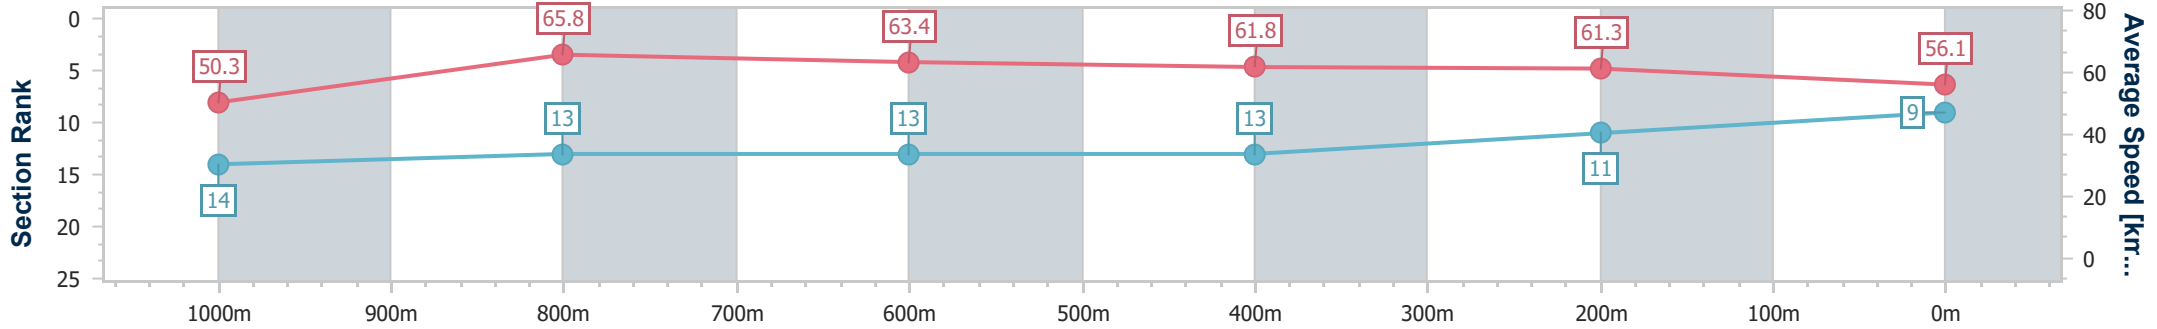

Section	Overall	1000m	800m	600m	400m	200m
Section Times	1:13.49 [9] (0:14.33)	0:59.16 [14] (0:11.25)	0:47.91 [13] (0:11.57)	0:36.34 [13] (0:11.80)	0:24.54 [13] (0:11.72)	0:12.82 [11] (0:12.82)
Average Speed [km/h]	50.3	65.8	63.4	61.8	61.3	56.1
Top Speed [km/h]	64.4	67.3	65.1	64.0	64.2	58.9
Avg. Dist. to Rail [m]	7.8	5.6	3.7	2.1	4.4	4.0
Avg. Stride Freq. [Hz]	2.4	2.5	2.4	2.4	2.4	2.4
Avg. Stride Length [m]	6.0	7.4	7.4	7.1	7.0	6.6