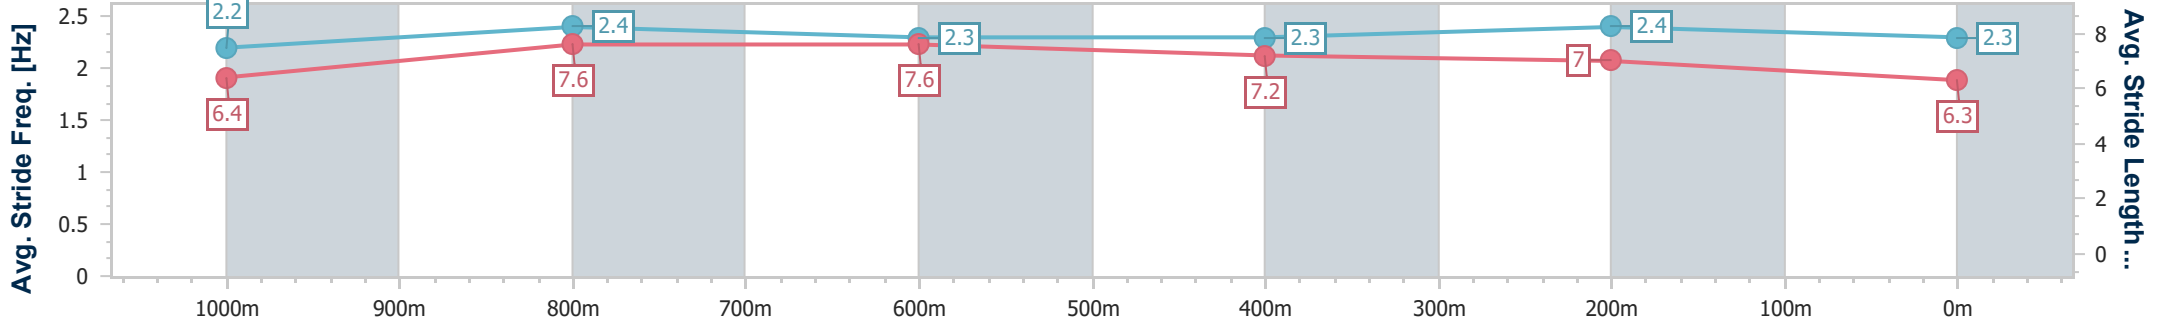

Section	Overall	1000m	800m	600m	400m	200m
Section Times	1:14.26 [12] (0:14.29)	0:59.97 [12] (0:11.08)	0:48.89 [12] (0:11.56)	0:37.33 [11] (0:11.77)	0:25.56 [9] (0:12.00)	0:13.56 [12] (0:13.56)
Average Speed [km/h]	50.5	65.3	62.3	60.9	60.0	53.2
Top Speed [km/h]	66.0	65.5	63.0	62.6	62.3	57.2
Avg. Dist. to Rail [m]	5.2	0.7	0.3	0.6	0.4	0.3
Avg. Stride Freq. [Hz]	2.2	2.4	2.3	2.3	2.4	2.3
Avg. Stride Length [m]	6.4	7.6	7.6	7.2	7.0	6.3