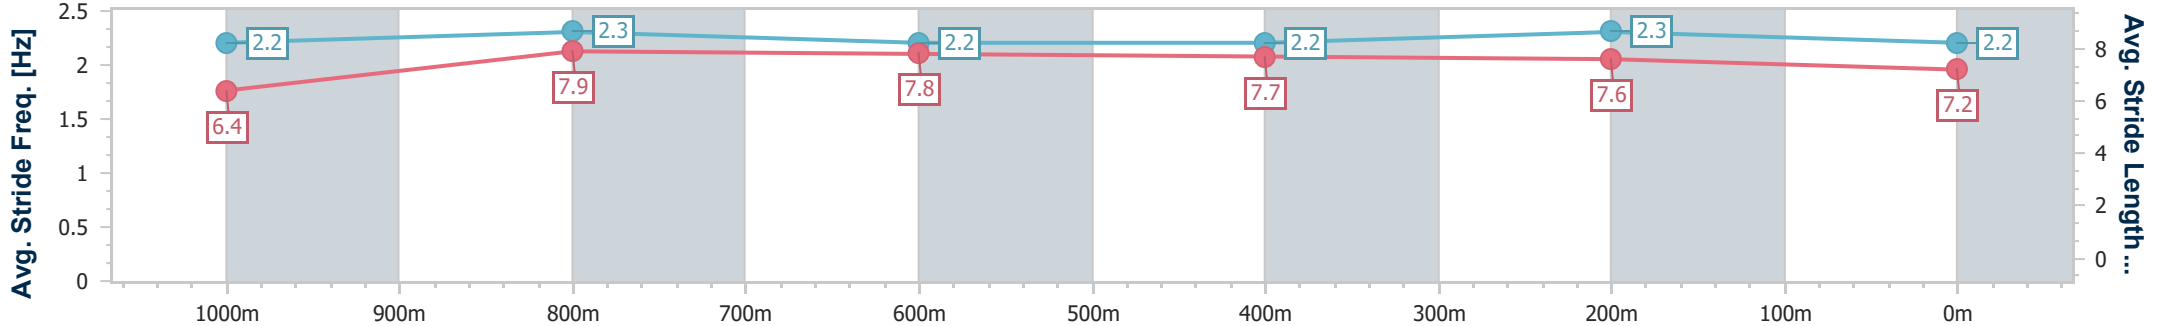

Horse/Jockey Name	Italian Riviera
Final Rank	4
Fastest Section Time (Section)	0:11.01 (1000m)
Top Speed [km/h] (Section)	67.1 (1000m)
Race State	Finished

Eagle Farm QLD Professional
Race 2: STRADBROKE SEASON ON SALE NOW QTIS Two-Year
-Old Handicap - 1200m
06 April 2024 - 12:15
Track Rating: Soft 6, Weather: Overcast, Rail Position: +4.5m

BRISBANE
RACING CLUB

Section	Overall	1000m	800m	600m	400m	200m
Section Times	1:12.90 [4] (0:14.13)	0:58.77 [10] (0:11.01)	0:47.76 [9] (0:11.69)	0:36.07 [10] (0:11.99)	0:24.08 [11] (0:11.65)	0:12.43 [7] (0:12.43)
Average Speed [km/h]	51.0	65.7	62.3	60.8	61.9	58.0
Top Speed [km/h]	65.7	67.1	63.8	62.9	62.8	61.1
Avg. Dist. to Rail [m]	5.9	1.4	2.8	2.8	3.3	4.6
Avg. Stride Freq. [Hz]	2.2	2.3	2.2	2.2	2.3	2.2
Avg. Stride Length [m]	6.4	7.9	7.8	7.7	7.6	7.2

- [ ] Ranking at each section and finish
- -.-.- No data available at this section
- NA No data available