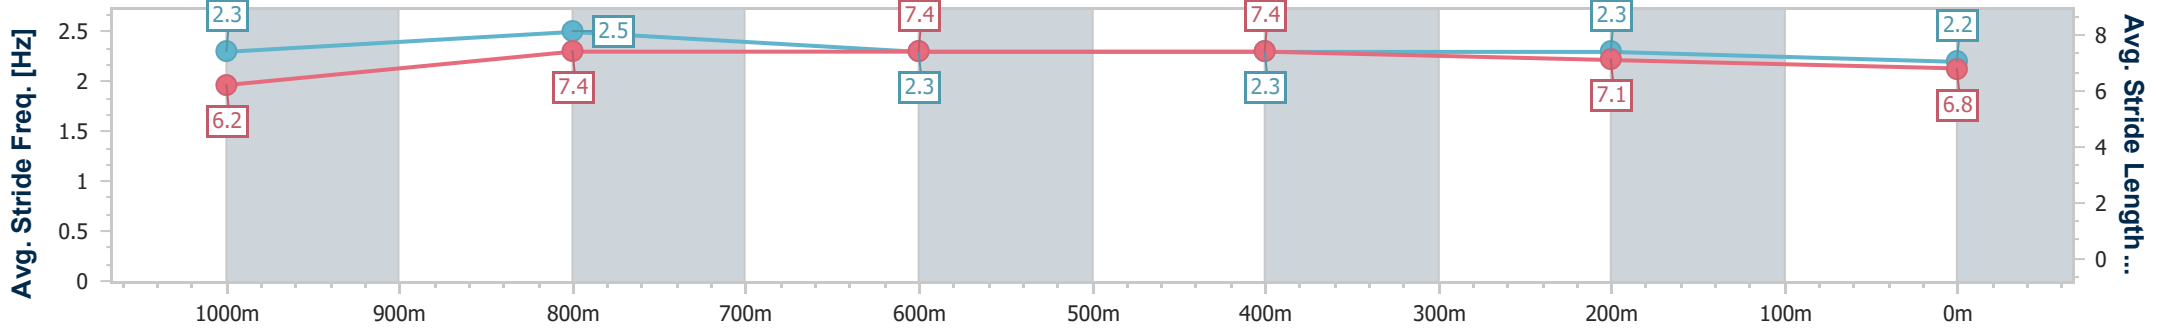

Horse/Jockey Name	Oriente
Final Rank	11
Fastest Section Time (Section)	0:11.15 (1000m)
Top Speed [km/h] (Section)	66.4 (1000m)
Race State	Finished

Eagle Farm QLD Professional
Race 2: STRADBROKE SEASON ON SALE NOW QTIS Two-Year
-Old Handicap - 1200m
06 April 2024 - 12:15
Track Rating: Soft 6, Weather: Overcast, Rail Position: +4.5m

BRISBANE
RACING CLUB

Section	Overall	1000m	800m	600m	400m	200m
Section Times	1:13.95 [11] (0:13.89)	1:00.06 [6] (0:11.15)	0:48.91 [8] (0:11.67)	0:37.24 [8] (0:11.75)	0:25.49 [5] (0:12.10)	0:13.39 [8] (0:13.39)
Average Speed [km/h]	52.0	65.6	62.5	61.7	59.5	53.9
Top Speed [km/h]	66.0	66.4	64.8	62.9	60.7	57.0
Avg. Dist. to Rail [m]	7.7	3.1	2.6	1.5	5.7	5.5
Avg. Stride Freq. [Hz]	2.3	2.5	2.3	2.3	2.3	2.2
Avg. Stride Length [m]	6.2	7.4	7.4	7.4	7.1	6.8

- [ ] Ranking at each section and finish
- -.-.- No data available at this section
- NA No data available