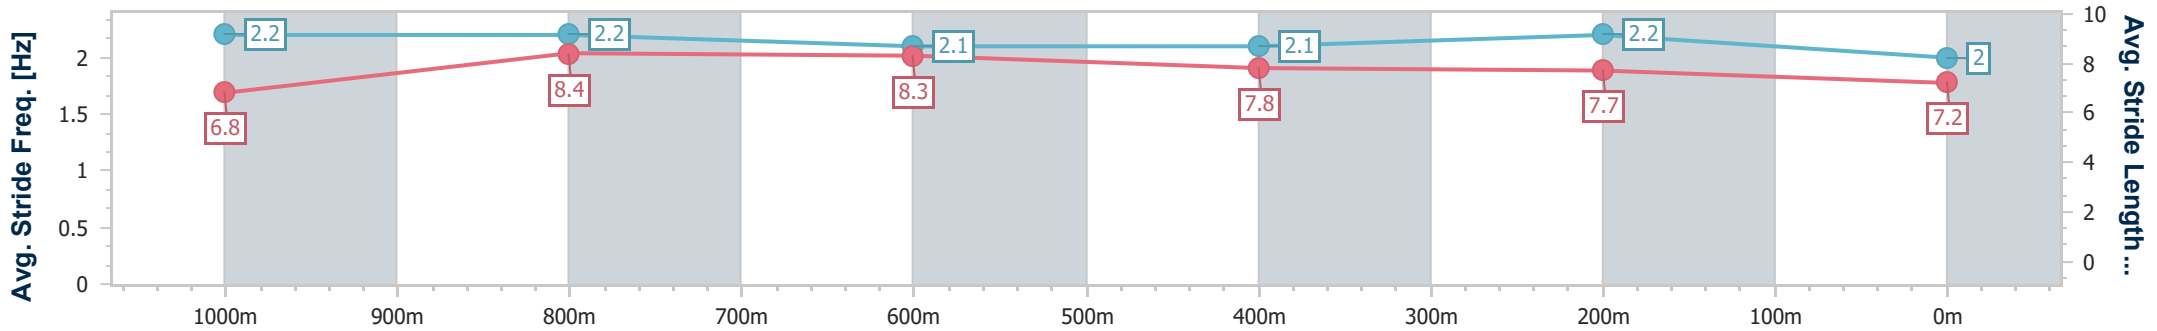

Section	Overall	1000m	800m	600m	400m	200m
Section Times	1:14.44 [14] (0:13.72)	1:00.72 [5] (0:11.18)	0:49.54 [5] (0:11.69)	0:37.85 [6] (0:11.96)	0:25.89 [7] (0:12.11)	0:13.78 [10] (0:13.78)
Average Speed [km/h]	52.8	65.3	62.3	60.4	59.4	52.4
Top Speed [km/h]	67.6	67.9	64.5	61.2	61.5	56.3
Avg. Dist. to Rail [m]	5.6	3.5	2.0	0.9	6.4	6.9
Avg. Stride Freq. [Hz]	2.2	2.2	2.1	2.1	2.2	2.0
Avg. Stride Length [m]	6.8	8.4	8.3	7.8	7.7	7.2