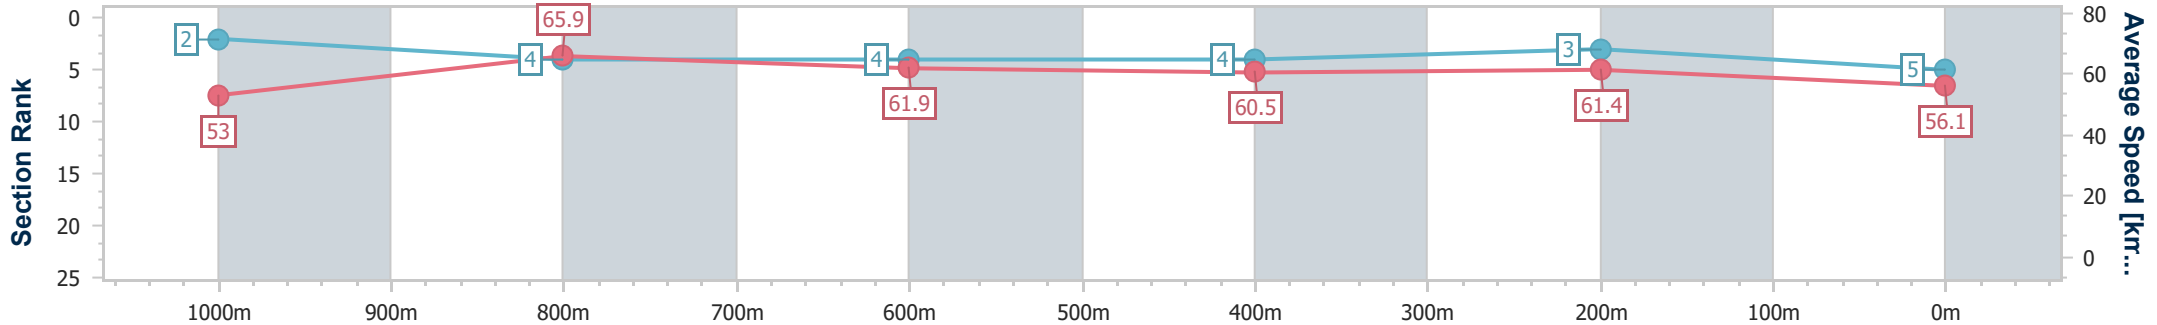

Section	Overall	1000m	800m	600m	400m	200m
Section Times	1:13.00 [5] (0:13.60)	0:59.40 [2] (0:11.04)	0:48.36 [4] (0:11.79)	0:36.57 [4] (0:11.99)	0:24.58 [4] (0:11.76)	0:12.82 [3] (0:12.82)
Average Speed [km/h]	53.0	65.9	61.9	60.5	61.4	56.1
Top Speed [km/h]	68.1	67.6	63.8	61.1	62.1	60.0
Avg. Dist. to Rail [m]	1.7	2.4	3.2	1.4	2.9	3.4
Avg. Stride Freq. [Hz]	2.2	2.4	2.3	2.2	2.3	2.2
Avg. Stride Length [m]	6.6	7.7	7.7	7.5	7.6	7.1