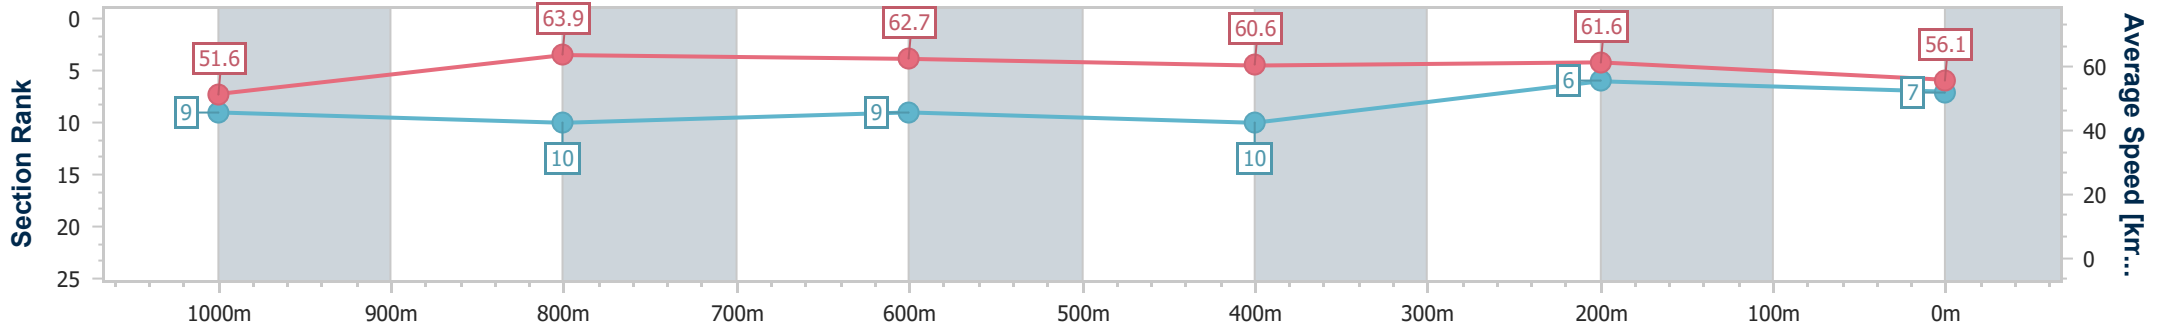

Horse/Jockey Name	Electric Brae
Final Rank	7
Fastest Section Time (Section)	0:11.21 (1000m)
Top Speed [km/h] (Section)	65.0 (1000m)
Race State	Finished

Eagle Farm QLD Professional
Race 2: STRADBROKE SEASON ON SALE NOW QTIS Two-Year
-Old Handicap - 1200m
06 April 2024 - 12:15
Track Rating: Soft 6, Weather: Overcast, Rail Position: +4.5m

BRISBANE
RACING CLUB

Section	Overall	1000m	800m	600m	400m	200m
Section Times	1:13.24 [7] (0:13.98)	0:59.26 [9] (0:11.21)	0:48.05 [10] (0:11.57)	0:36.48 [9] (0:11.94)	0:24.54 [10] (0:11.70)	0:12.84 [6] (0:12.84)
Average Speed [km/h]	51.6	63.9	62.7	60.6	61.6	56.1
Top Speed [km/h]	64.8	65.0	63.2	62.5	63.0	59.5
Avg. Dist. to Rail [m]	1.4	0.5	0.9	1.9	1.4	0.3
Avg. Stride Freq. [Hz]	2.3	2.4	2.3	2.3	2.4	2.3
Avg. Stride Length [m]	6.3	7.3	7.4	7.3	7.2	6.8

- [ ] Ranking at each section and finish
- -.-.- No data available at this section
- NA No data available