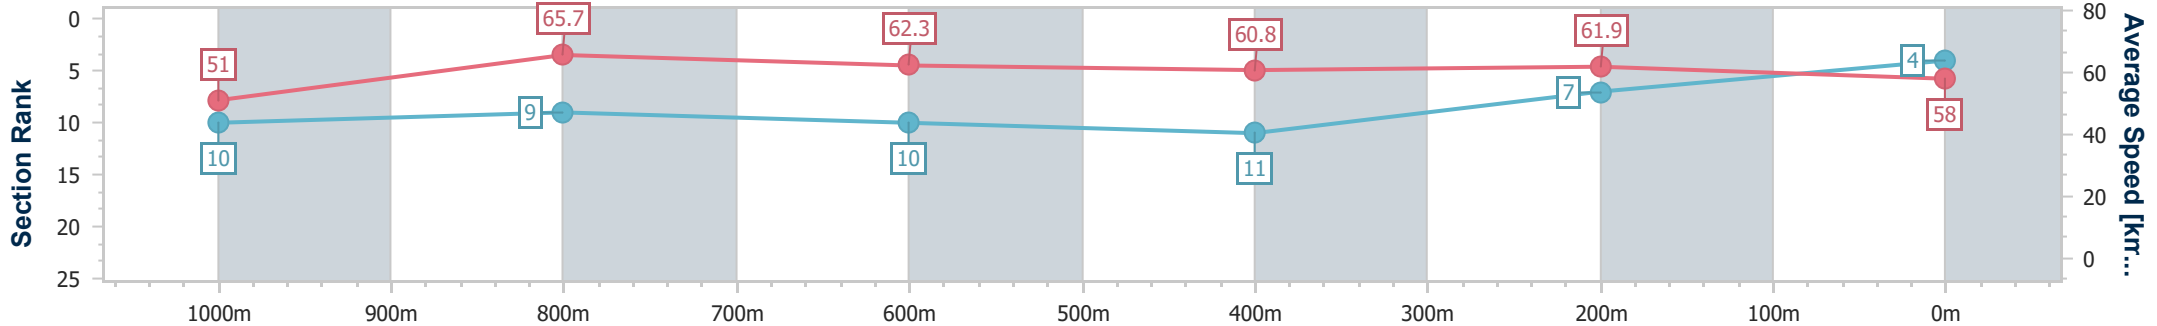

Horse/Jockey Name	Italian Riviera
Final Rank	4
Fastest Section Time (Section)	0:11.01 (1000m)
Top Speed [km/h] (Section)	67.1 (1000m)
Race State	Finished

Eagle Farm QLD Professional
Race 2: STRADBROKE SEASON ON SALE NOW QTIS Two-Year
-Old Handicap - 1200m
06 April 2024 - 12:15
Track Rating: Soft 6, Weather: Overcast, Rail Position: +4.5m

BRISBANE
RACING CLUB

Section	Overall	1000m	800m	600m	400m	200m
Section Times	1:12.90 [4] (0:14.13)	0:58.77 [10] (0:11.01)	0:47.76 [9] (0:11.69)	0:36.07 [10] (0:11.99)	0:24.08 [11] (0:11.65)	0:12.43 [7] (0:12.43)
Average Speed [km/h]	51.0	65.7	62.3	60.8	61.9	58.0
Top Speed [km/h]	65.7	67.1	63.8	62.9	62.8	61.1
Avg. Dist. to Rail [m]	5.9	1.4	2.8	2.8	3.3	4.6
Avg. Stride Freq. [Hz]	2.2	2.3	2.2	2.2	2.3	2.2
Avg. Stride Length [m]	6.4	7.9	7.8	7.7	7.6	7.2

- [ ] Ranking at each section and finish
- -.-.- No data available at this section
- NA No data available