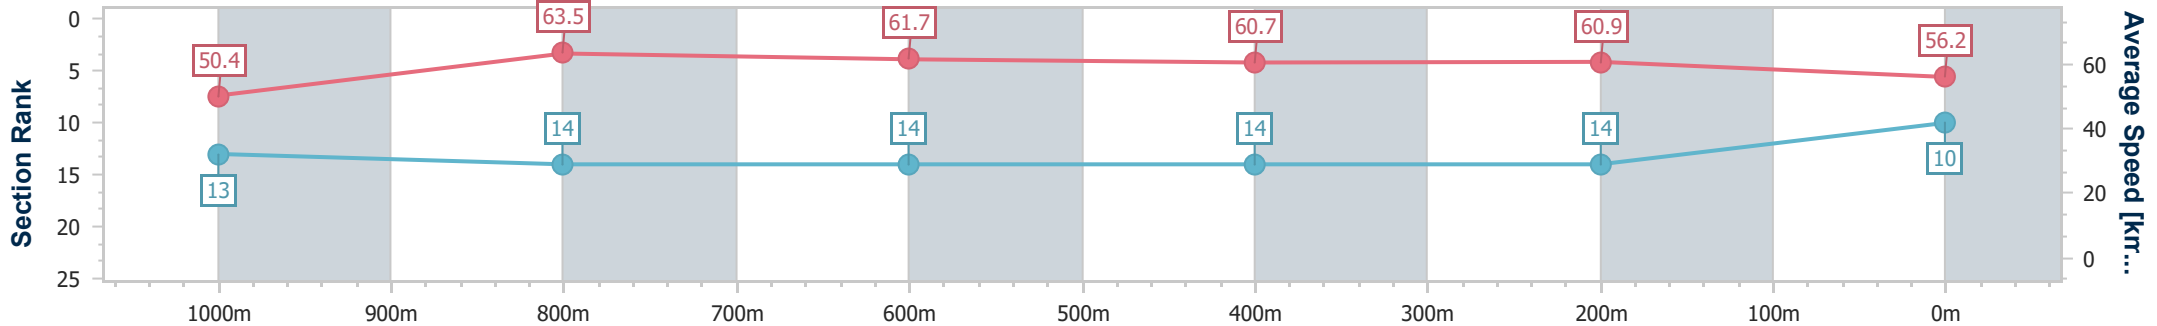

Horse/Jockey Name	Black Assassin
Final Rank	10
Fastest Section Time (Section)	0:11.40 (1000m)
Top Speed [km/h] (Section)	64.3 (1000m)
Race State	Finished

Eagle Farm QLD Professional
Race 2: STRADBROKE SEASON ON SALE NOW QTIS Two-Year
-Old Handicap - 1200m
06 April 2024 - 12:15
Track Rating: Soft 6, Weather: Overcast, Rail Position: +4.5m

BRISBANE
RACING CLUB

Section	Overall	1000m	800m	600m	400m	200m
Section Times	1:13.78 [10] (0:14.31)	0:59.47 [13] (0:11.40)	0:48.07 [14] (0:11.65)	0:36.42 [14] (0:11.80)	0:24.62 [14] (0:11.81)	0:12.81 [14] (0:12.81)
Average Speed [km/h]	50.4	63.5	61.7	60.7	60.9	56.2
Top Speed [km/h]	63.4	64.3	64.1	63.7	64.3	59.4
Avg. Dist. to Rail [m]	1.7	1.1	0.7	0.9	0.6	1.4
Avg. Stride Freq. [Hz]	2.2	2.3	2.3	2.3	2.3	2.3
Avg. Stride Length [m]	6.5	7.8	7.6	7.4	7.2	6.9

- [ ] Ranking at each section and finish
- -.-.- No data available at this section
- NA No data available