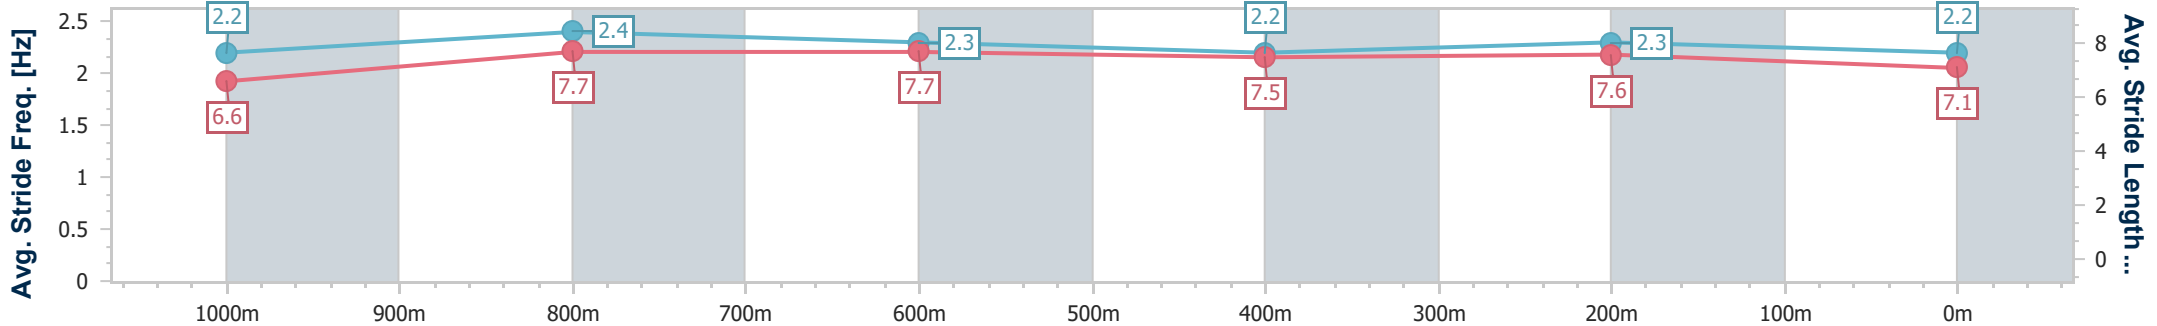

Section	Overall	1000m	800m	600m	400m	200m
Section Times	1:13.00 [5] (0:13.60)	0:59.40 [2] (0:11.04)	0:48.36 [4] (0:11.79)	0:36.57 [4] (0:11.99)	0:24.58 [4] (0:11.76)	0:12.82 [3] (0:12.82)
Average Speed [km/h]	53.0	65.9	61.9	60.5	61.4	56.1
Top Speed [km/h]	68.1	67.6	63.8	61.1	62.1	60.0
Avg. Dist. to Rail [m]	1.7	2.4	3.2	1.4	2.9	3.4
Avg. Stride Freq. [Hz]	2.2	2.4	2.3	2.2	2.3	2.2
Avg. Stride Length [m]	6.6	7.7	7.7	7.5	7.6	7.1