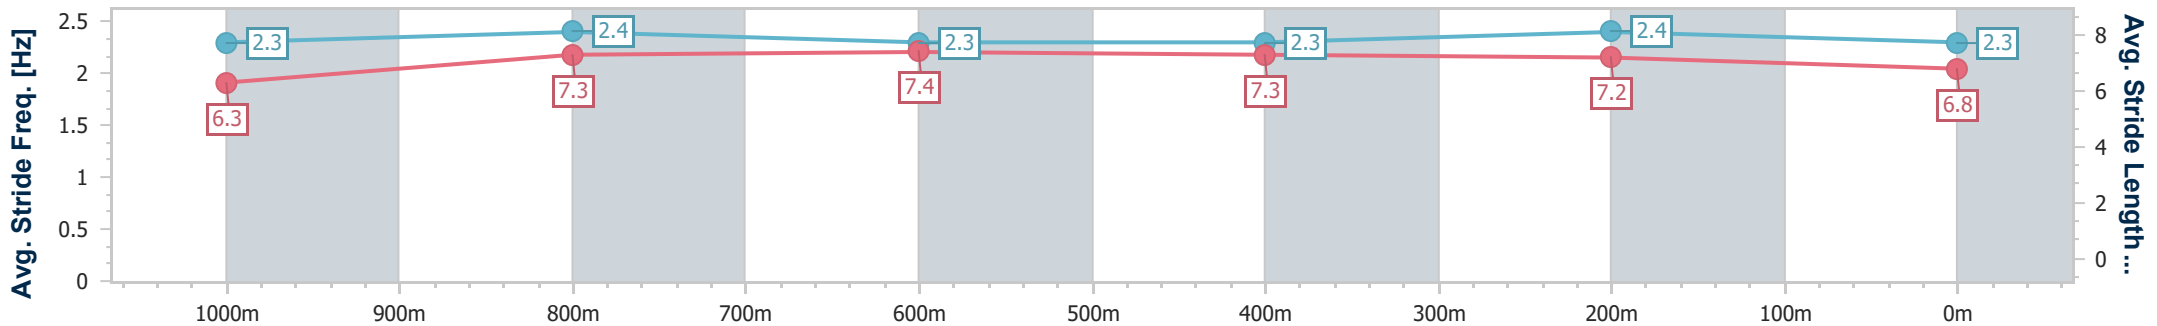

Horse/Jockey Name	Electric Brae
Final Rank	7
Fastest Section Time (Section)	0:11.21 (1000m)
Top Speed [km/h] (Section)	65.0 (1000m)
Race State	Finished

Eagle Farm QLD Professional
Race 2: STRADBROKE SEASON ON SALE NOW QTIS Two-Year
-Old Handicap - 1200m
06 April 2024 - 12:15
Track Rating: Soft 6, Weather: Overcast, Rail Position: +4.5m

BRISBANE
RACING CLUB

Section	Overall	1000m	800m	600m	400m	200m
Section Times	1:13.24 [7] (0:13.98)	0:59.26 [9] (0:11.21)	0:48.05 [10] (0:11.57)	0:36.48 [9] (0:11.94)	0:24.54 [10] (0:11.70)	0:12.84 [6] (0:12.84)
Average Speed [km/h]	51.6	63.9	62.7	60.6	61.6	56.1
Top Speed [km/h]	64.8	65.0	63.2	62.5	63.0	59.5
Avg. Dist. to Rail [m]	1.4	0.5	0.9	1.9	1.4	0.3
Avg. Stride Freq. [Hz]	2.3	2.4	2.3	2.3	2.4	2.3
Avg. Stride Length [m]	6.3	7.3	7.4	7.3	7.2	6.8

- [ ] Ranking at each section and finish
- -.-.- No data available at this section
- NA No data available