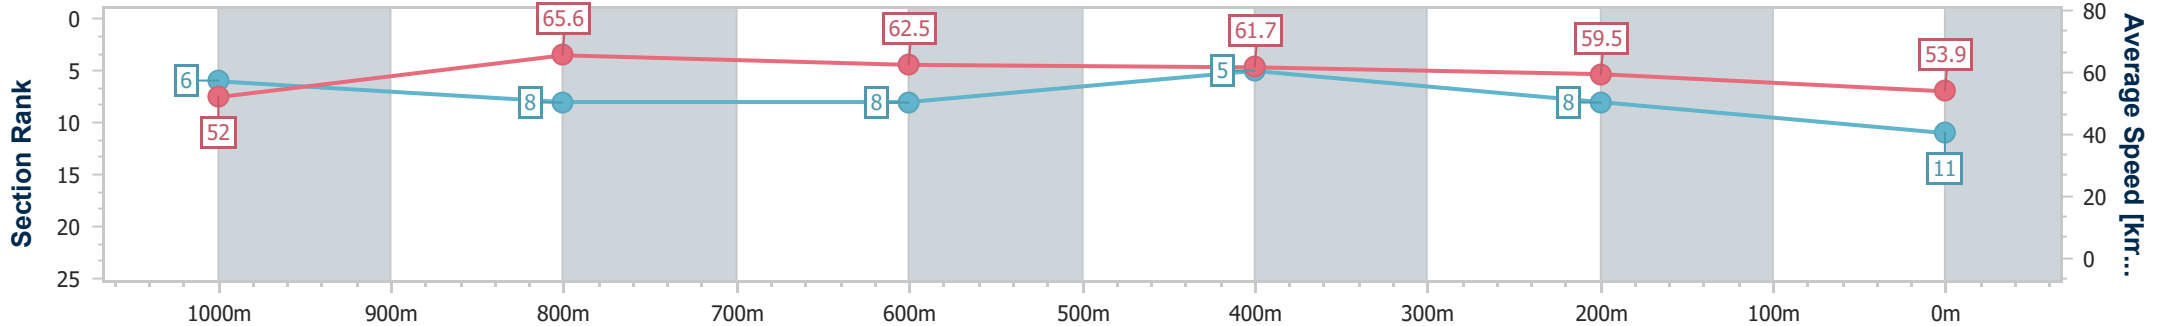

Horse/Jockey Name	Oriente
Final Rank	11
Fastest Section Time (Section)	0:11.15 (1000m)
Top Speed [km/h] (Section)	66.4 (1000m)
Race State	Finished

Eagle Farm QLD Professional
Race 2: STRADBROKE SEASON ON SALE NOW QTIS Two-Year
-Old Handicap - 1200m
06 April 2024 - 12:15
Track Rating: Soft 6, Weather: Overcast, Rail Position: +4.5m

BRISBANE
RACING CLUB

Section	Overall	1000m	800m	600m	400m	200m
Section Times	1:13.95 [11] (0:13.89)	1:00.06 [6] (0:11.15)	0:48.91 [8] (0:11.67)	0:37.24 [8] (0:11.75)	0:25.49 [5] (0:12.10)	0:13.39 [8] (0:13.39)
Average Speed [km/h]	52.0	65.6	62.5	61.7	59.5	53.9
Top Speed [km/h]	66.0	66.4	64.8	62.9	60.7	57.0
Avg. Dist. to Rail [m]	7.7	3.1	2.6	1.5	5.7	5.5
Avg. Stride Freq. [Hz]	2.3	2.5	2.3	2.3	2.3	2.2
Avg. Stride Length [m]	6.2	7.4	7.4	7.4	7.1	6.8

- [ ] Ranking at each section and finish
- -.-.- No data available at this section
- NA No data available