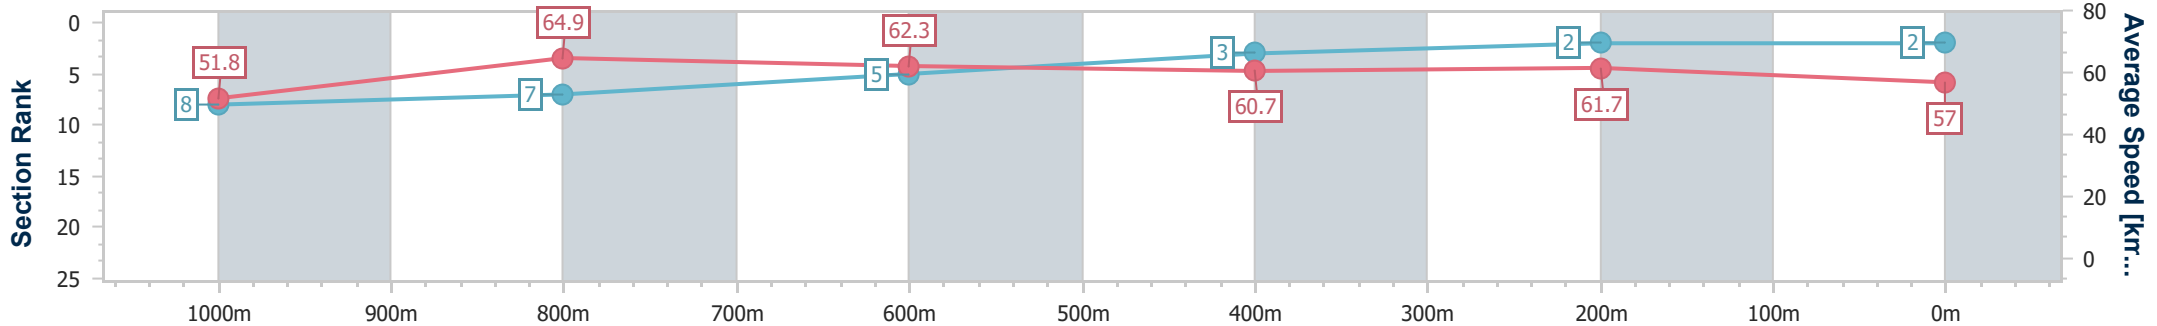

Horse/Jockey Name	Run Lucy Run
Final Rank	2
Fastest Section Time (Section)	0:11.10 (1000m)
Top Speed [km/h] (Section)	66.0 (1000m)
Race State	Finished

Eagle Farm QLD Professional
Race 2: STRADBROKE SEASON ON SALE NOW QTIS Two-Year
-Old Handicap - 1200m
06 April 2024 - 12:15
Track Rating: Soft 6, Weather: Overcast, Rail Position: +4.5m

BRISBANE
RACING CLUB

Section	Overall	1000m	800m	600m	400m	200m
Section Times	1:12.69 [2] (0:13.92)	0:58.77 [8] (0:11.10)	0:47.67 [7] (0:11.52)	0:36.15 [5] (0:11.85)	0:24.30 [3] (0:11.66)	0:12.64 [2] (0:12.64)
Average Speed [km/h]	51.8	64.9	62.3	60.7	61.7	57.0
Top Speed [km/h]	65.0	66.0	63.8	62.2	63.7	59.7
Avg. Dist. to Rail [m]	4.0	0.7	0.5	0.8	1.1	2.2
Avg. Stride Freq. [Hz]	2.3	2.3	2.3	2.3	2.4	2.3
Avg. Stride Length [m]	6.3	7.7	7.5	7.5	7.2	6.8

- [ ] Ranking at each section and finish
- -.-.- No data available at this section
- NA No data available