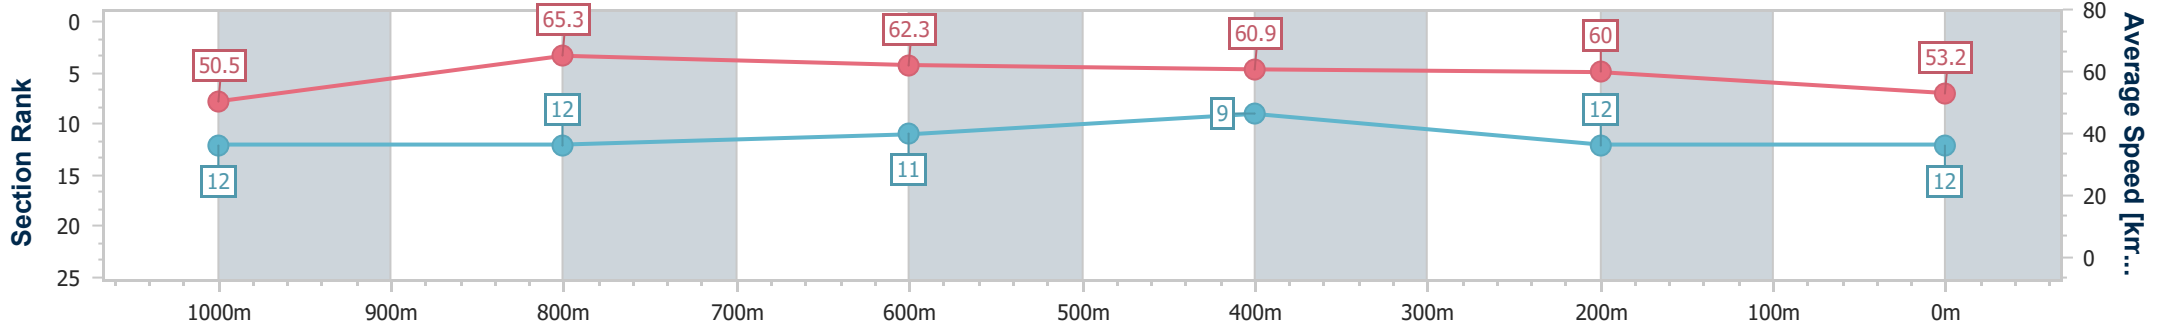

Section	Overall	1000m	800m	600m	400m	200m
Section Times	1:14.26 [12] (0:14.29)	0:59.97 [12] (0:11.08)	0:48.89 [12] (0:11.56)	0:37.33 [11] (0:11.77)	0:25.56 [9] (0:12.00)	0:13.56 [12] (0:13.56)
Average Speed [km/h]	50.5	65.3	62.3	60.9	60.0	53.2
Top Speed [km/h]	66.0	65.5	63.0	62.6	62.3	57.2
Avg. Dist. to Rail [m]	5.2	0.7	0.3	0.6	0.4	0.3
Avg. Stride Freq. [Hz]	2.2	2.4	2.3	2.3	2.4	2.3
Avg. Stride Length [m]	6.4	7.6	7.6	7.2	7.0	6.3