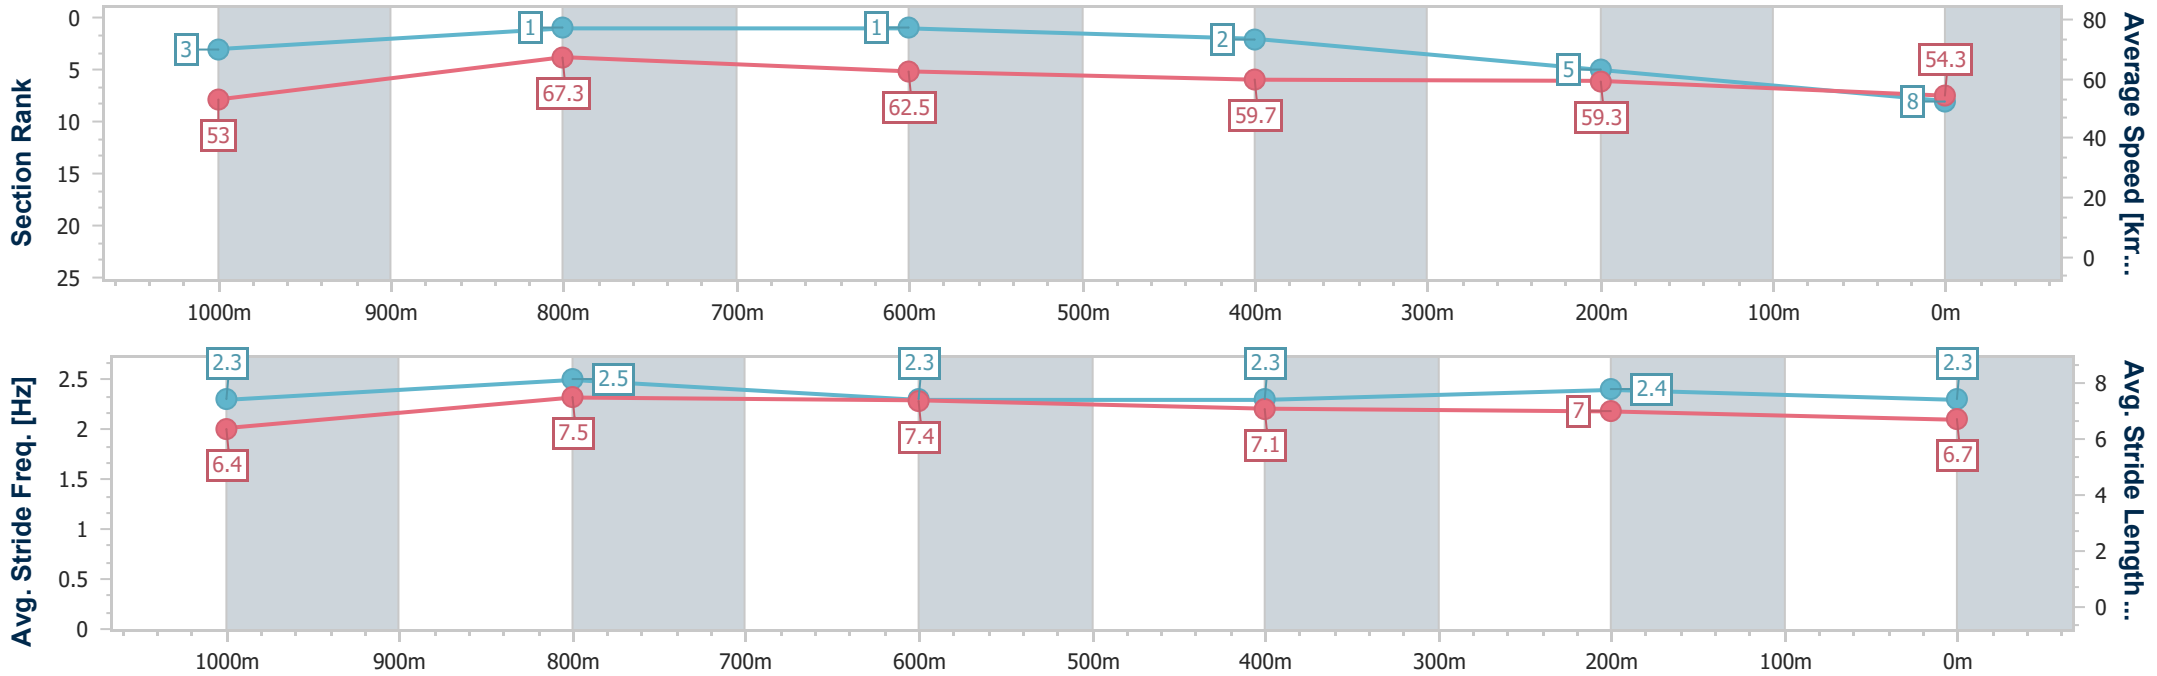

Horse/Jockey Name	I'm Zac
Final Rank	8
Fastest Section Time (Section)	0:10.86 (1000m)
Top Speed [km/h] (Section)	69.4 (1000m)
Race State	Finished

Eagle Farm QLD Professional
Race 2: STRADBROKE SEASON ON SALE NOW QTIS Two-Year
-Old Handicap - 1200m
06 April 2024 - 12:15
Track Rating: Soft 6, Weather: Overcast, Rail Position: +4.5m

BRISBANE
RACING CLUB

Section	Overall	1000m	800m	600m	400m	200m
Section Times	1:13.48 [8] (0:13.63)	0:59.85 [3] (0:10.86)	0:48.99 [1] (0:11.56)	0:37.43 [1] (0:12.05)	0:25.38 [2] (0:12.14)	0:13.24 [5] (0:13.24)
Average Speed [km/h]	53.0	67.3	62.5	59.7	59.3	54.3
Top Speed [km/h]	67.8	69.4	64.7	60.9	60.7	57.1
Avg. Dist. to Rail [m]	6.9	2.5	0.8	0.3	1.6	1.7
Avg. Stride Freq. [Hz]	2.3	2.5	2.3	2.3	2.4	2.3
Avg. Stride Length [m]	6.4	7.5	7.4	7.1	7.0	6.7

- [ ] Ranking at each section and finish
- -.-.- No data available at this section
- NA No data available