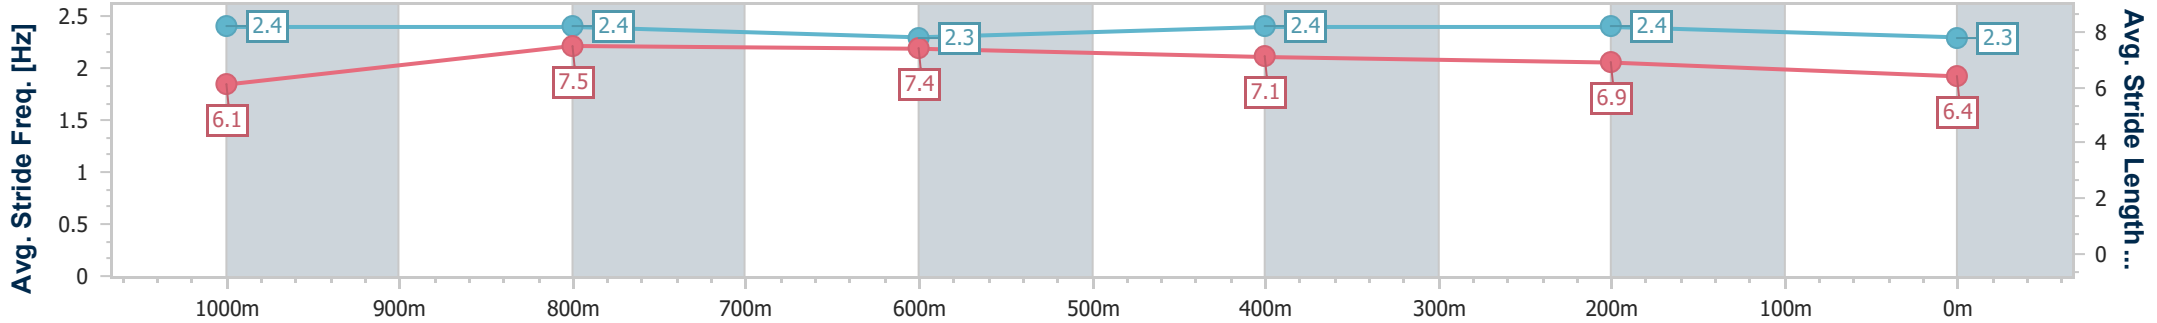

Horse/Jockey Name	Zelezny
Final Rank	13
Fastest Section Time (Section)	0:10.97 (1000m)
Top Speed [km/h] (Section)	67.4 (1000m)
Race State	Finished

Eagle Farm QLD Professional
Race 2: STRADBROKE SEASON ON SALE NOW QTIS Two-Year
-Old Handicap - 1200m
06 April 2024 - 12:15
Track Rating: Soft 6, Weather: Overcast, Rail Position: +4.5m

BRISBANE
RACING CLUB

Section	Overall	1000m	800m	600m	400m	200m
Section Times	1:14.27 [13] (0:13.64)	1:00.63 [4] (0:10.97)	0:49.66 [3] (0:11.73)	0:37.93 [3] (0:12.14)	0:25.79 [6] (0:12.23)	0:13.56 [13] (0:13.56)
Average Speed [km/h]	52.9	66.4	62.3	60.2	58.9	53.1
Top Speed [km/h]	66.1	67.4	63.9	60.8	60.6	55.6
Avg. Dist. to Rail [m]	3.9	2.3	3.3	3.0	4.7	3.1
Avg. Stride Freq. [Hz]	2.4	2.4	2.3	2.4	2.4	2.3
Avg. Stride Length [m]	6.1	7.5	7.4	7.1	6.9	6.4

- [ ] Ranking at each section and finish
- -.-.- No data available at this section
- NA No data available