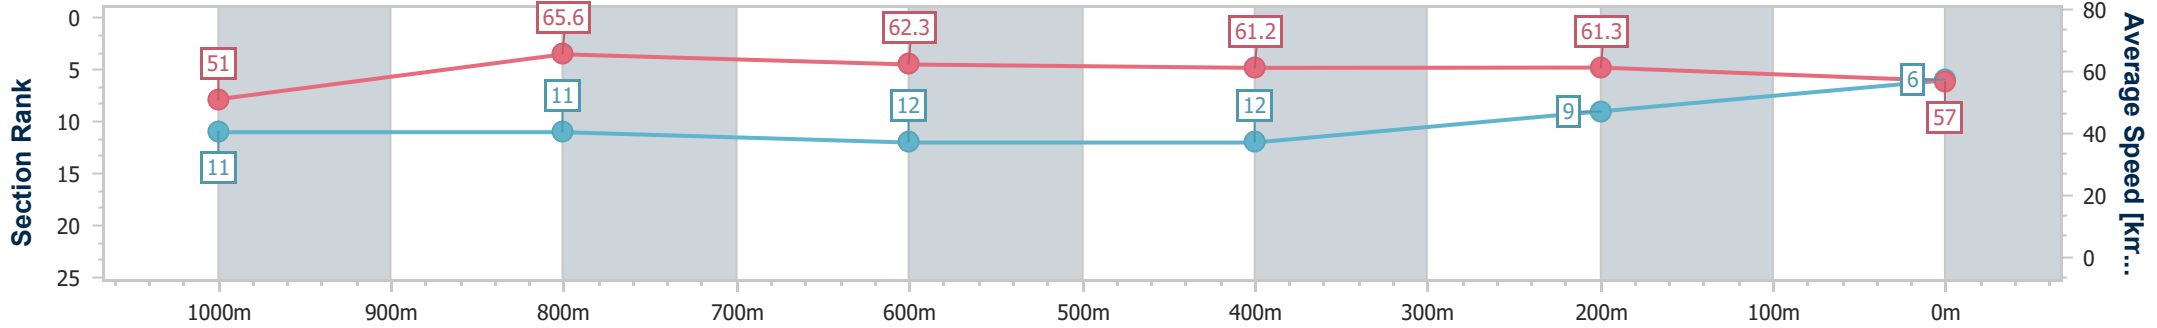

Horse/Jockey Name	Age Of Aquarius
Final Rank	6
Fastest Section Time (Section)	0:11.15 (1000m)
Top Speed [km/h] (Section)	67.3 (1000m)
Race State	Finished

Eagle Farm QLD Professional
Race 2: STRADBROKE SEASON ON SALE NOW QTIS Two-Year
-Old Handicap - 1200m
06 April 2024 - 12:15
Track Rating: Soft 6, Weather: Overcast, Rail Position: +4.5m

BRISBANE
RACING CLUB

Section	Overall	1000m	800m	600m	400m	200m
Section Times	1:13.24 [6] (0:14.18)	0:59.06 [11] (0:11.15)	0:47.91 [11] (0:11.62)	0:36.29 [12] (0:11.89)	0:24.40 [12] (0:11.73)	0:12.67 [9] (0:12.67)
Average Speed [km/h]	51.0	65.6	62.3	61.2	61.3	57.0
Top Speed [km/h]	65.2	67.3	64.5	63.8	63.5	59.5
Avg. Dist. to Rail [m]	11.1	2.9	1.3	2.4	8.7	7.7
Avg. Stride Freq. [Hz]	2.2	2.4	2.3	2.3	2.4	2.4
Avg. Stride Length [m]	6.4	7.6	7.6	7.3	7.2	6.7

- [ ] Ranking at each section and finish
- -.-.- No data available at this section
- NA No data available