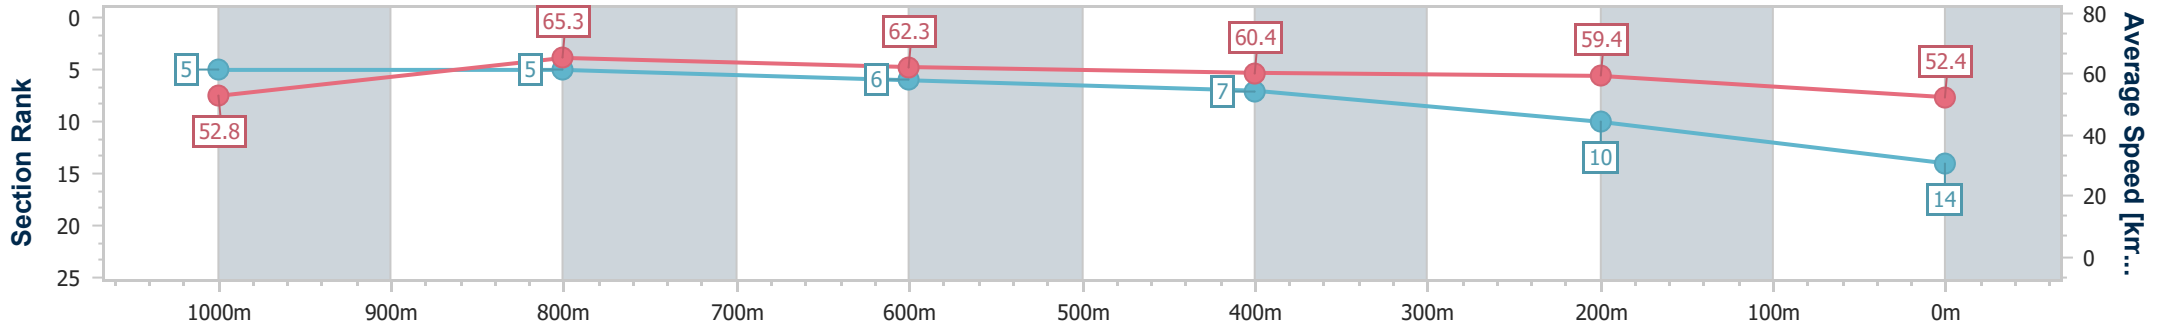

Section	Overall	1000m	800m	600m	400m	200m
Section Times	1:14.44 [14] (0:13.72)	1:00.72 [5] (0:11.18)	0:49.54 [5] (0:11.69)	0:37.85 [6] (0:11.96)	0:25.89 [7] (0:12.11)	0:13.78 [10] (0:13.78)
Average Speed [km/h]	52.8	65.3	62.3	60.4	59.4	52.4
Top Speed [km/h]	67.6	67.9	64.5	61.2	61.5	56.3
Avg. Dist. to Rail [m]	5.6	3.5	2.0	0.9	6.4	6.9
Avg. Stride Freq. [Hz]	2.2	2.2	2.1	2.1	2.2	2.0
Avg. Stride Length [m]	6.8	8.4	8.3	7.8	7.7	7.2