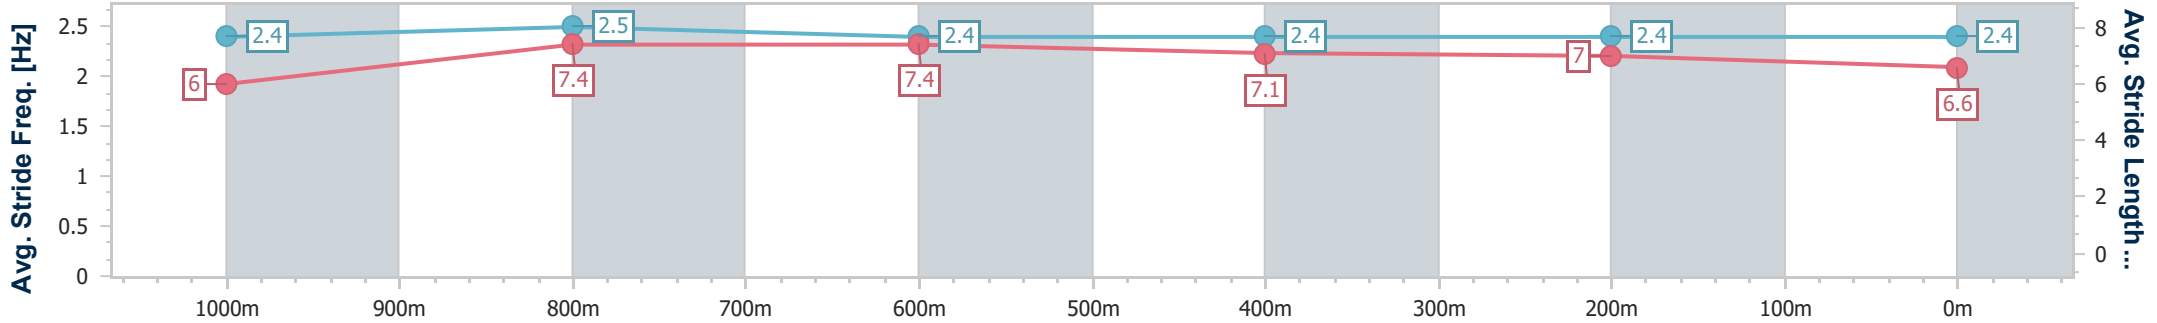

Section	Overall	1000m	800m	600m	400m	200m
Section Times	1:13.49 [9] (0:14.33)	0:59.16 [14] (0:11.25)	0:47.91 [13] (0:11.57)	0:36.34 [13] (0:11.80)	0:24.54 [13] (0:11.72)	0:12.82 [11] (0:12.82)
Average Speed [km/h]	50.3	65.8	63.4	61.8	61.3	56.1
Top Speed [km/h]	64.4	67.3	65.1	64.0	64.2	58.9
Avg. Dist. to Rail [m]	7.8	5.6	3.7	2.1	4.4	4.0
Avg. Stride Freq. [Hz]	2.4	2.5	2.4	2.4	2.4	2.4
Avg. Stride Length [m]	6.0	7.4	7.4	7.1	7.0	6.6