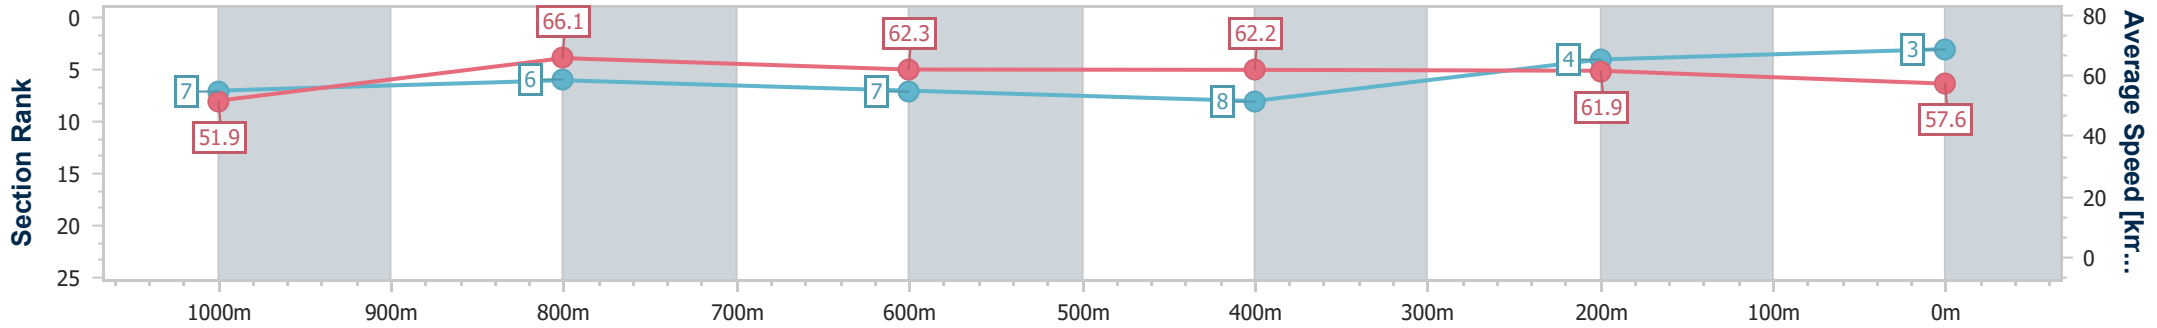

Section	Overall	1000m	800m	600m	400m	200m
Section Times	1:12.75 [3] (0:13.89)	0:58.86 [7] (0:11.06)	0:47.80 [6] (0:11.76)	0:36.04 [7] (0:11.91)	0:24.13 [8] (0:11.62)	0:12.51 [4]
Average Speed [km/h]	51.9	66.1	62.3	62.2	61.9	57.6
Top Speed [km/h]	66.9	68.6	64.3	62.8	63.6	60.3
Avg. Dist. to Rail [m]	8.1	2.9	4.5	5.2	8.5	6.0
Avg. Stride Freq. [Hz]	2.3	2.3	2.2	2.2	2.3	2.2
Avg. Stride Length [m]	6.4	8.0	7.8	7.8	7.6	7.2