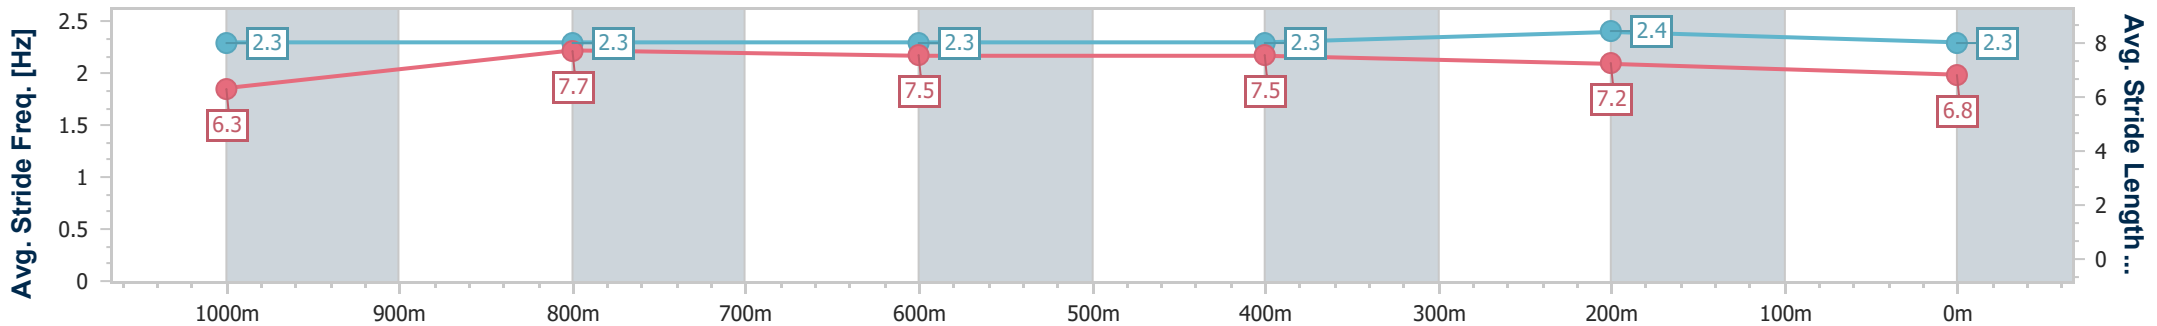

Horse/Jockey Name	Run Lucy Run
Final Rank	2
Fastest Section Time (Section)	0:11.10 (1000m)
Top Speed [km/h] (Section)	66.0 (1000m)
Race State	Finished

Eagle Farm QLD Professional
Race 2: STRADBROKE SEASON ON SALE NOW QTIS Two-Year
-Old Handicap - 1200m
06 April 2024 - 12:15
Track Rating: Soft 6, Weather: Overcast, Rail Position: +4.5m

BRISBANE
RACING CLUB

Section	Overall	1000m	800m	600m	400m	200m
Section Times	1:12.69 [2] (0:13.92)	0:58.77 [8] (0:11.10)	0:47.67 [7] (0:11.52)	0:36.15 [5] (0:11.85)	0:24.30 [3] (0:11.66)	0:12.64 [2] (0:12.64)
Average Speed [km/h]	51.8	64.9	62.3	60.7	61.7	57.0
Top Speed [km/h]	65.0	66.0	63.8	62.2	63.7	59.7
Avg. Dist. to Rail [m]	4.0	0.7	0.5	0.8	1.1	2.2
Avg. Stride Freq. [Hz]	2.3	2.3	2.3	2.3	2.4	2.3
Avg. Stride Length [m]	6.3	7.7	7.5	7.5	7.2	6.8

- [ ] Ranking at each section and finish
- -.-.- No data available at this section
- NA No data available