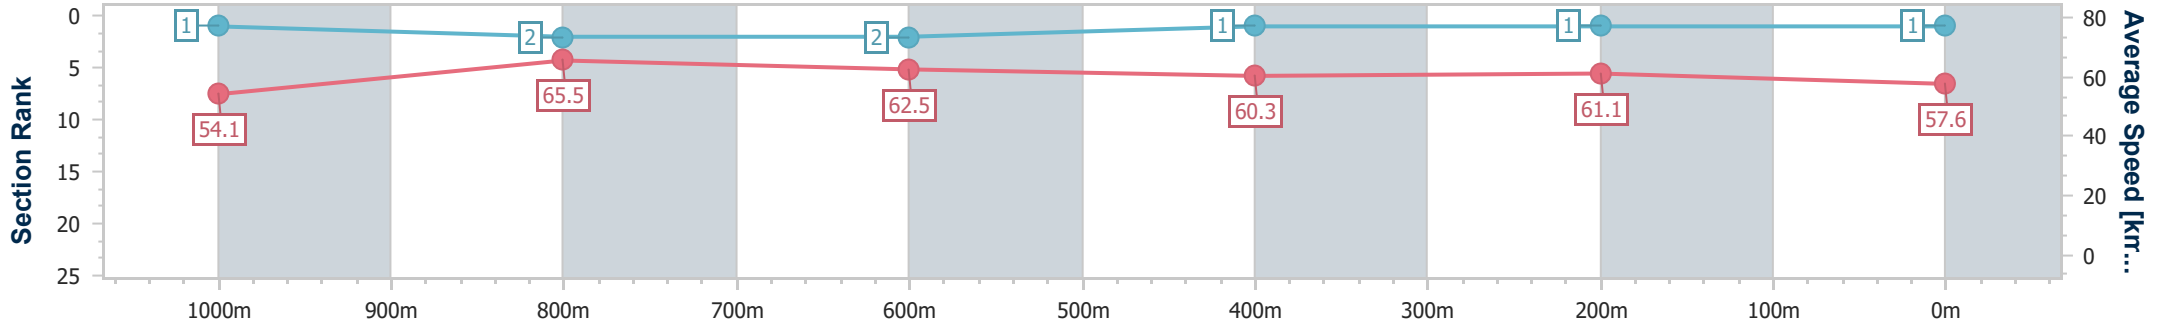

Section	Overall	1000m	800m	600m	400m	200m
Section Times	1:12.37 [1] (0:13.39)	0:58.98 [1] (0:11.11)	0:47.87 [2] (0:11.58)	0:36.29 [2] (0:11.99)	0:24.30 [1] (0:11.82)	0:12.48 [1] (0:12.48)
Average Speed [km/h]	54.1	65.5	62.5	60.3	61.1	57.6
Top Speed [km/h]	69.4	67.5	63.7	61.6	62.1	61.6
Avg. Dist. to Rail [m]	9.8	2.4	0.8	1.4	1.1	2.2
Avg. Stride Freq. [Hz]	2.4	2.4	2.3	2.3	2.3	2.3
Avg. Stride Length [m]	6.2	7.7	7.4	7.3	7.4	7.0