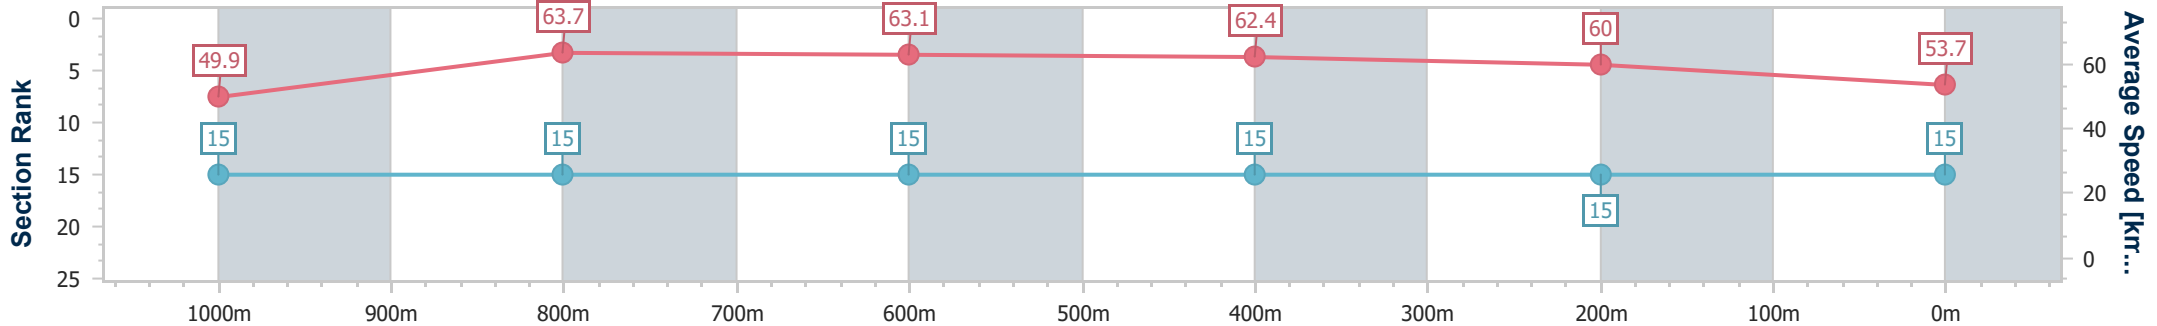

Horse/Jockey Name	Suspicious AI
Final Rank	15
Fastest Section Time (Section)	0:11.45 (1000m)
Top Speed [km/h] (Section)	64.3 (1000m)
Race State	Finished

Eagle Farm QLD Professional
Race 2: STRADBROKE SEASON ON SALE NOW QTIS Two-Year
-Old Handicap - 1200m
06 April 2024 - 12:15
Track Rating: Soft 6, Weather: Overcast, Rail Position: +4.5m

BRISBANE
RACING CLUB

Section	Overall	1000m	800m	600m	400m	200m
Section Times	1:14.58 [15] (0:14.43)	1:00.15 [15] (0:11.45)	0:48.70 [15] (0:11.53)	0:37.17 [15] (0:11.78)	0:25.39 [15] (0:12.01)	0:13.38 [15] (0:13.38)
Average Speed [km/h]	49.9	63.7	63.1	62.4	60.0	53.7
Top Speed [km/h]	62.2	64.3	63.8	62.9	62.7	57.1
Avg. Dist. to Rail [m]	2.8	2.0	2.7	3.6	8.6	8.9
Avg. Stride Freq. [Hz]	2.3	2.3	2.3	2.3	2.3	2.2
Avg. Stride Length [m]	6.2	7.7	7.6	7.4	7.1	6.7

- [ ] Ranking at each section and finish
- -.-.- No data available at this section
- NA No data available