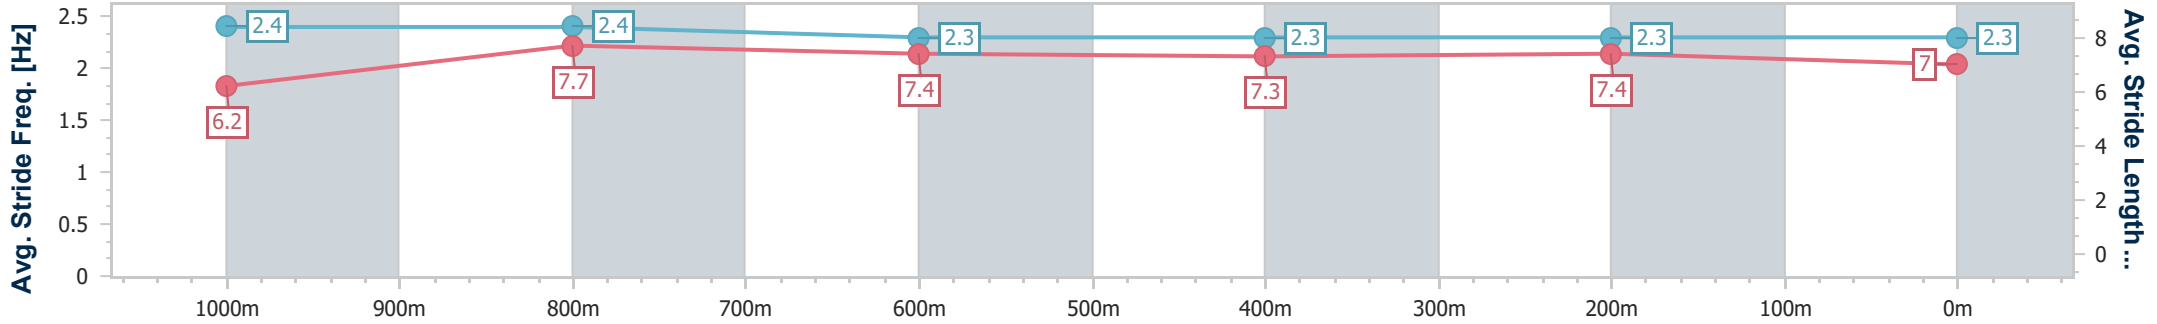

Section	Overall	1000m	800m	600m	400m	200m
Section Times	1:12.37 [1] (0:13.39)	0:58.98 [1] (0:11.11)	0:47.87 [2] (0:11.58)	0:36.29 [2] (0:11.99)	0:24.30 [1] (0:11.82)	0:12.48 [1] (0:12.48)
Average Speed [km/h]	54.1	65.5	62.5	60.3	61.1	57.6
Top Speed [km/h]	69.4	67.5	63.7	61.6	62.1	61.6
Avg. Dist. to Rail [m]	9.8	2.4	0.8	1.4	1.1	2.2
Avg. Stride Freq. [Hz]	2.4	2.4	2.3	2.3	2.3	2.3
Avg. Stride Length [m]	6.2	7.7	7.4	7.3	7.4	7.0