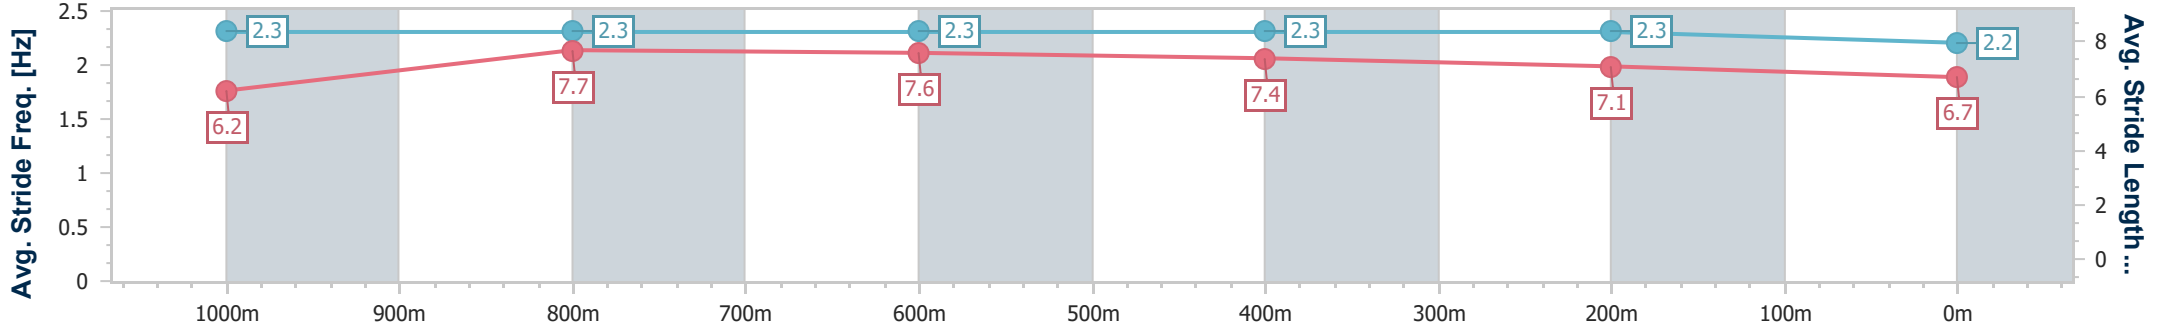

Horse/Jockey Name	Suspicious AI
Final Rank	15
Fastest Section Time (Section)	0:11.45 (1000m)
Top Speed [km/h] (Section)	64.3 (1000m)
Race State	Finished

Eagle Farm QLD Professional
Race 2: STRADBROKE SEASON ON SALE NOW QTIS Two-Year
-Old Handicap - 1200m
06 April 2024 - 12:15
Track Rating: Soft 6, Weather: Overcast, Rail Position: +4.5m

BRISBANE
RACING CLUB

Section	Overall	1000m	800m	600m	400m	200m
Section Times	1:14.58 [15] (0:14.43)	1:00.15 [15] (0:11.45)	0:48.70 [15] (0:11.53)	0:37.17 [15] (0:11.78)	0:25.39 [15] (0:12.01)	0:13.38 [15] (0:13.38)
Average Speed [km/h]	49.9	63.7	63.1	62.4	60.0	53.7
Top Speed [km/h]	62.2	64.3	63.8	62.9	62.7	57.1
Avg. Dist. to Rail [m]	2.8	2.0	2.7	3.6	8.6	8.9
Avg. Stride Freq. [Hz]	2.3	2.3	2.3	2.3	2.3	2.2
Avg. Stride Length [m]	6.2	7.7	7.6	7.4	7.1	6.7

- [ ] Ranking at each section and finish
- -.-.- No data available at this section
- NA No data available