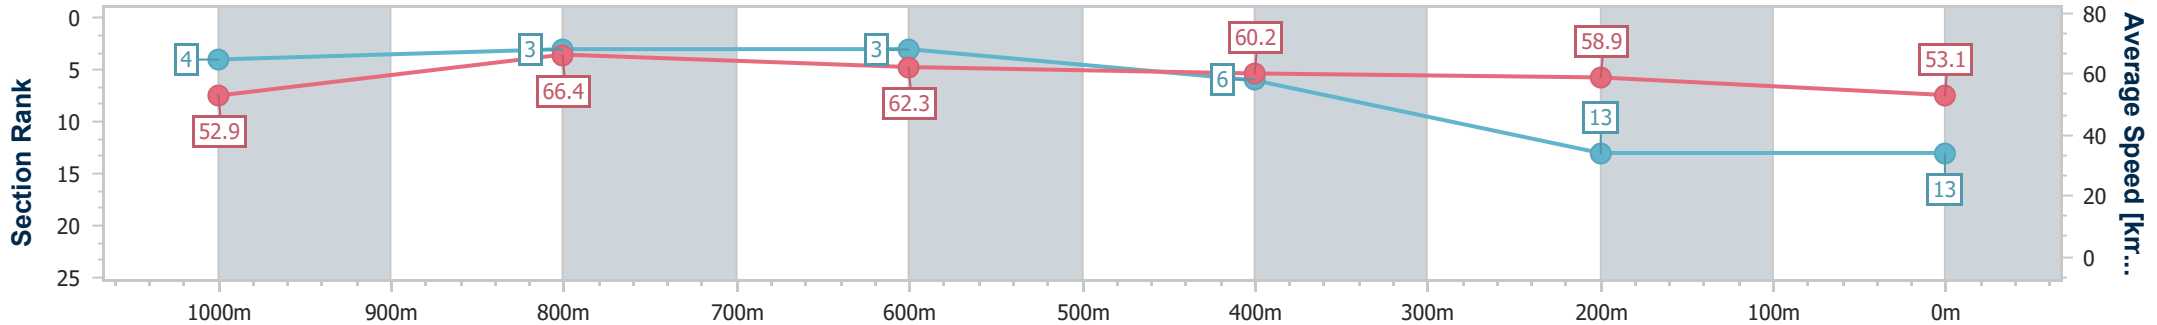

Horse/Jockey Name	Zelezny
Final Rank	13
Fastest Section Time (Section)	0:10.97 (1000m)
Top Speed [km/h] (Section)	67.4 (1000m)
Race State	Finished

Eagle Farm QLD Professional
Race 2: STRADBROKE SEASON ON SALE NOW QTIS Two-Year
-Old Handicap - 1200m
06 April 2024 - 12:15
Track Rating: Soft 6, Weather: Overcast, Rail Position: +4.5m

BRISBANE
RACING CLUB

Section	Overall	1000m	800m	600m	400m	200m
Section Times	1:14.27 [13] (0:13.64)	1:00.63 [4] (0:10.97)	0:49.66 [3] (0:11.73)	0:37.93 [3] (0:12.14)	0:25.79 [6] (0:12.23)	0:13.56 [13] (0:13.56)
Average Speed [km/h]	52.9	66.4	62.3	60.2	58.9	53.1
Top Speed [km/h]	66.1	67.4	63.9	60.8	60.6	55.6
Avg. Dist. to Rail [m]	3.9	2.3	3.3	3.0	4.7	3.1
Avg. Stride Freq. [Hz]	2.4	2.4	2.3	2.4	2.4	2.3
Avg. Stride Length [m]	6.1	7.5	7.4	7.1	6.9	6.4

- [ ] Ranking at each section and finish
- -.-.- No data available at this section
- NA No data available