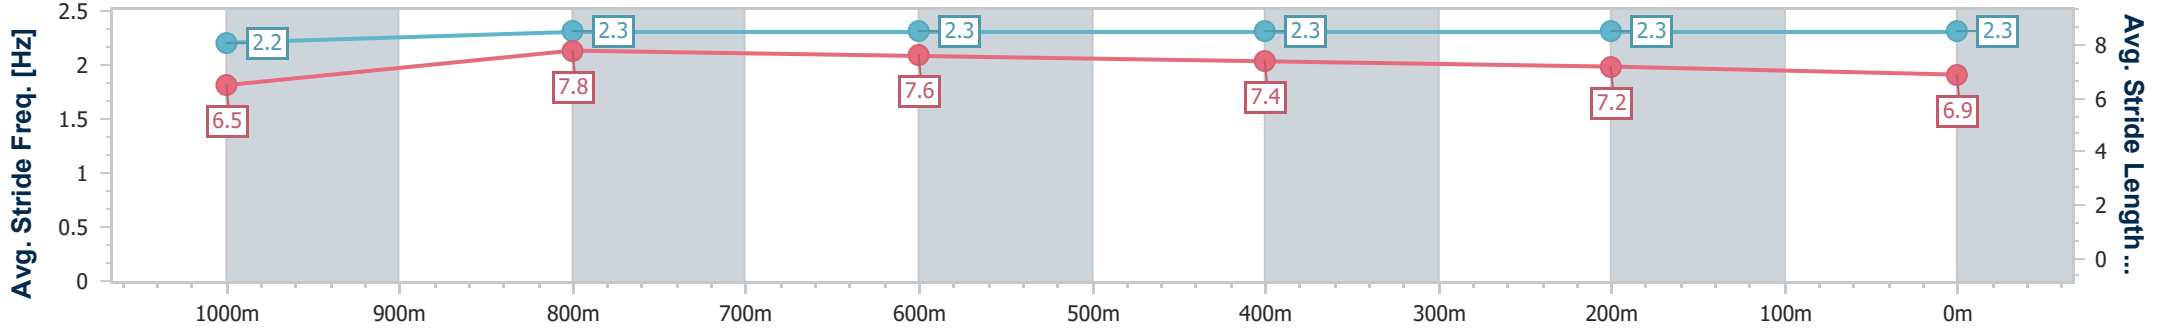

Horse/Jockey Name	Black Assassin
Final Rank	10
Fastest Section Time (Section)	0:11.40 (1000m)
Top Speed [km/h] (Section)	64.3 (1000m)
Race State	Finished

Eagle Farm QLD Professional
Race 2: STRADBROKE SEASON ON SALE NOW QTIS Two-Year
-Old Handicap - 1200m
06 April 2024 - 12:15
Track Rating: Soft 6, Weather: Overcast, Rail Position: +4.5m

BRISBANE
RACING CLUB

Section	Overall	1000m	800m	600m	400m	200m
Section Times	1:13.78 [10] (0:14.31)	0:59.47 [13] (0:11.40)	0:48.07 [14] (0:11.65)	0:36.42 [14] (0:11.80)	0:24.62 [14] (0:11.81)	0:12.81 [14] (0:12.81)
Average Speed [km/h]	50.4	63.5	61.7	60.7	60.9	56.2
Top Speed [km/h]	63.4	64.3	64.1	63.7	64.3	59.4
Avg. Dist. to Rail [m]	1.7	1.1	0.7	0.9	0.6	1.4
Avg. Stride Freq. [Hz]	2.2	2.3	2.3	2.3	2.3	2.3
Avg. Stride Length [m]	6.5	7.8	7.6	7.4	7.2	6.9

- [ ] Ranking at each section and finish
- -.-.- No data available at this section
- NA No data available