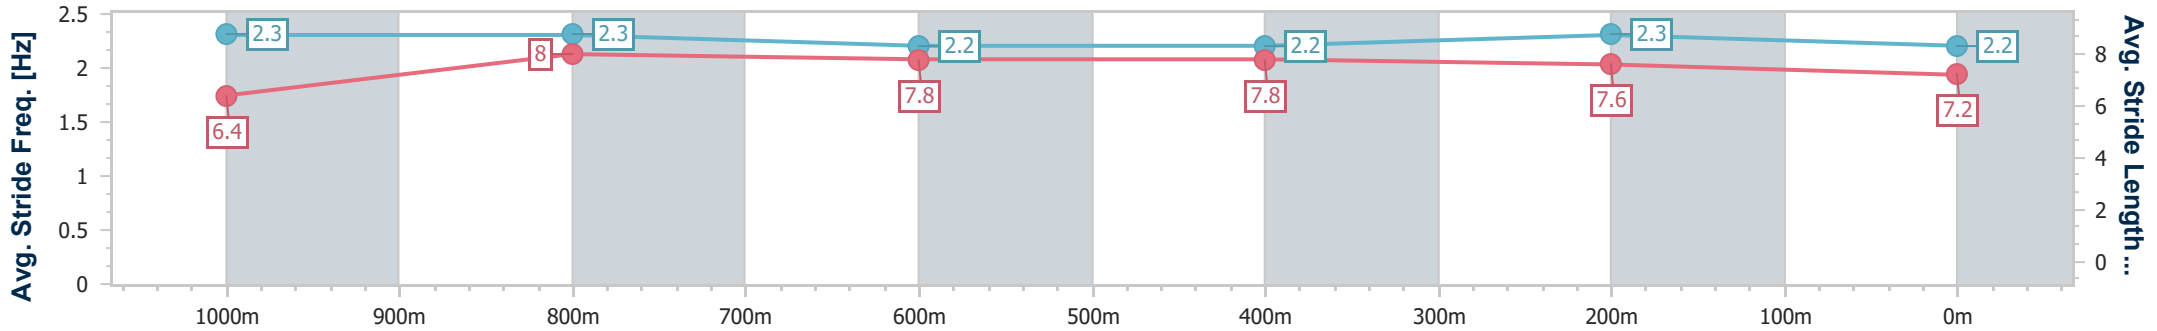

Section	Overall	1000m	800m	600m	400m	200m
Section Times	1:12.75 [3] (0:13.89)	0:58.86 [7] (0:11.06)	0:47.80 [6] (0:11.76)	0:36.04 [7] (0:11.91)	0:24.13 [8] (0:11.62)	0:12.51 [4]
Average Speed [km/h]	51.9	66.1	62.3	62.2	61.9	57.6
Top Speed [km/h]	66.9	68.6	64.3	62.8	63.6	60.3
Avg. Dist. to Rail [m]	8.1	2.9	4.5	5.2	8.5	6.0
Avg. Stride Freq. [Hz]	2.3	2.3	2.2	2.2	2.3	2.2
Avg. Stride Length [m]	6.4	8.0	7.8	7.8	7.6	7.2