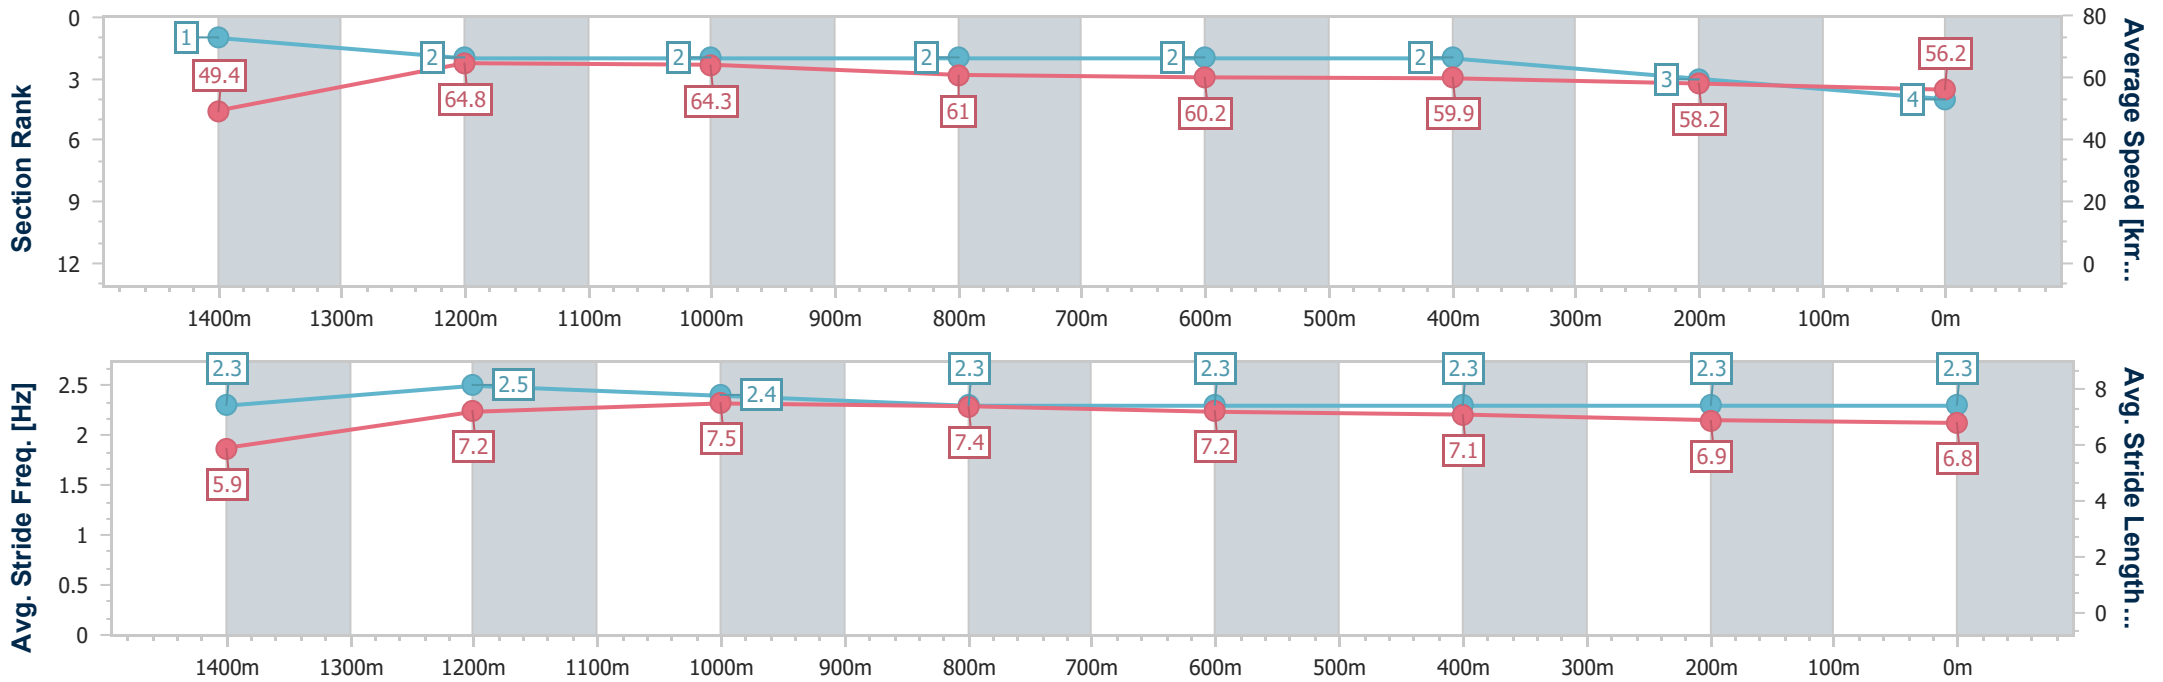

Horse/Jockey Name	Stormtrooper
Final Rank	4
Fastest Section Time (Section)	0:10.21 (Overall)
Top Speed [km/h] (Section)	66.1 (1400m)
Race State	Finished

Aquis Park Gold Coast Poly QLD Professional
Race 8: TAB WE'RE ON BENCHMARK 55 Handicap - 1540m
06 April 2024 - 16:04
Track Rating: Synthetic, Weather: Overcast, Rail Position: True

Section	Overall	1400m	1200m	1000m	800m	600m	400m	200m
Section Times	1:33.98 [4] (0:10.21)	1:23.77 [1] (0:11.30)	1:12.47 [2] (0:11.17)	1:01.30 [2] (0:11.88)	0:49.42 [2] (0:12.02)	0:37.40 [2] (0:12.08)	0:25.32 [2] (0:12.42)	0:12.90 [3] (0:12.90)
Average Speed [km/h]	49.4	64.8	64.3	61.0	60.2	59.9	58.2	56.2
Top Speed [km/h]	64.4	66.1	65.9	62.6	61.0	61.1	59.3	57.5
Avg. Dist. to Rail [m]	4.7	2.4	2.2	1.6	1.1	1.1	3.2	4.6
Avg. Stride Freq. [Hz]	2.3	2.5	2.4	2.3	2.3	2.3	2.3	2.3
Avg. Stride Length [m]	5.9	7.2	7.5	7.4	7.2	7.1	6.9	6.8

- [ ] Ranking at each section and finish
- -.-.- No data available at this section
- NA No data available