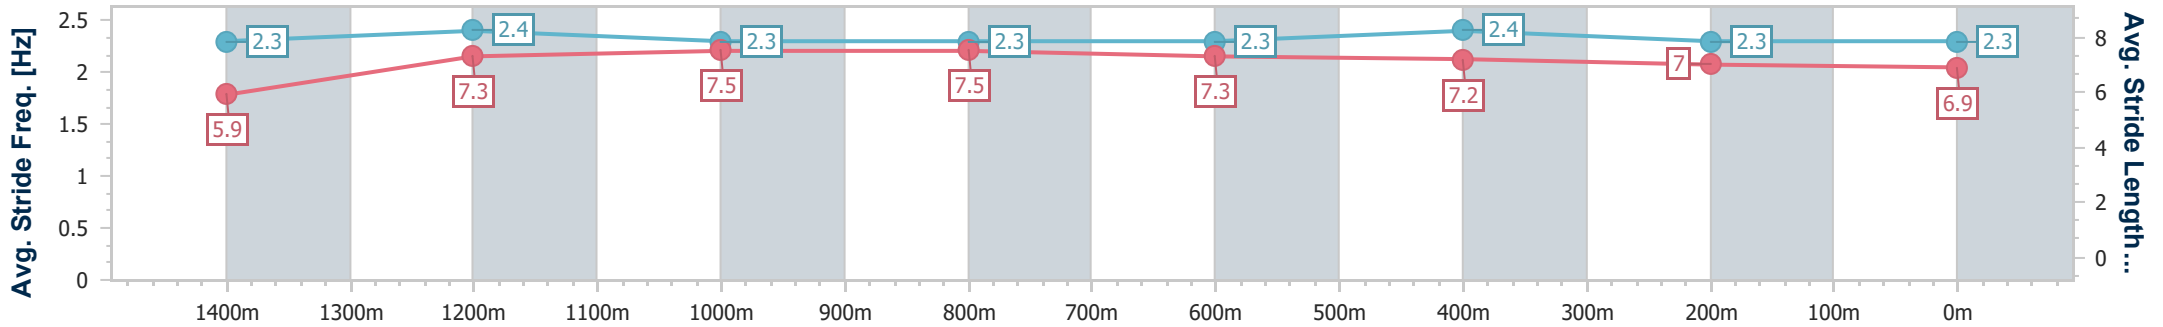

Section	Overall	1400m	1200m	1000m	800m	600m	400m	200m
Section Times	1:33.76 [1] (0:10.29)	1:23.47 [5] (0:11.59)	1:11.88 [6] (0:11.35)	1:00.53 [6] (0:11.85)	0:48.68 [6] (0:11.87)	0:36.81 [5] (0:11.89)	0:24.92 [4] (0:12.26)	0:12.66 [4]
Average Speed [km/h]	48.9	63.8	63.4	61.1	61.4	61.0	59.1	57.2
Top Speed [km/h]	64.6	66.0	64.4	62.4	63.2	63.7	61.1	59.2
Avg. Dist. to Rail [m]	7.6	3.2	2.8	2.7	1.6	1.6	4.1	6.3
Avg. Stride Freq. [Hz]	2.3	2.4	2.3	2.3	2.3	2.4	2.3	2.3
Avg. Stride Length [m]	5.9	7.3	7.5	7.5	7.3	7.2	7.0	6.9