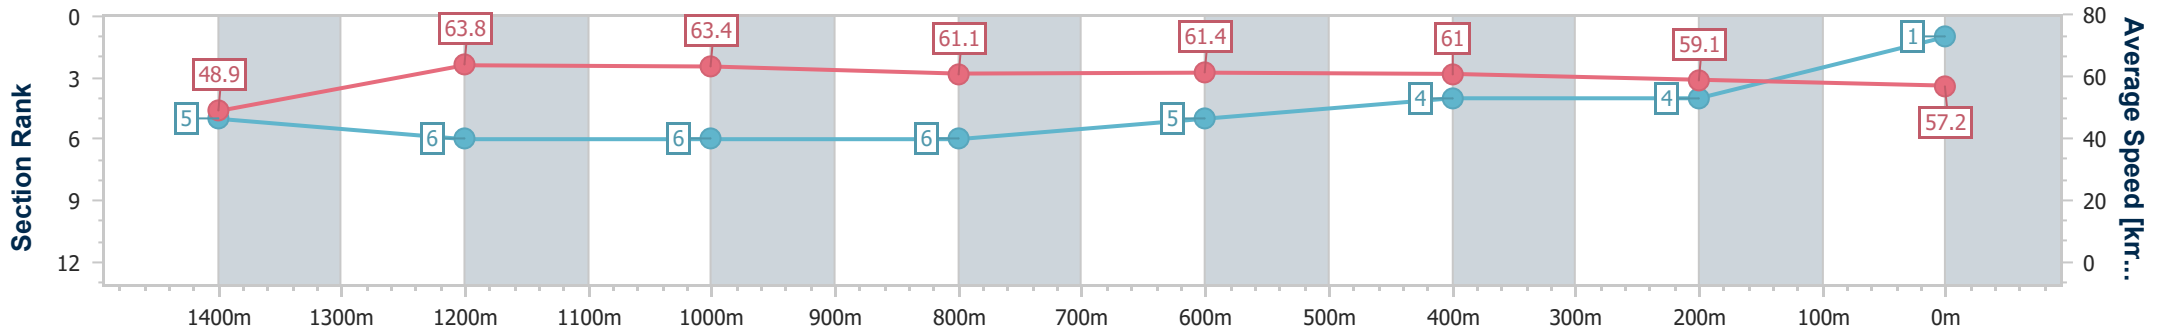

Section	Overall	1400m	1200m	1000m	800m	600m	400m	200m
Section Times	1:33.76 [1] (0:10.29)	1:23.47 [5] (0:11.59)	1:11.88 [6] (0:11.35)	1:00.53 [6] (0:11.85)	0:48.68 [6] (0:11.87)	0:36.81 [5] (0:11.89)	0:24.92 [4] (0:12.26)	0:12.66 [4]
Average Speed [km/h]	48.9	63.8	63.4	61.1	61.4	61.0	59.1	57.2
Top Speed [km/h]	64.6	66.0	64.4	62.4	63.2	63.7	61.1	59.2
Avg. Dist. to Rail [m]	7.6	3.2	2.8	2.7	1.6	1.6	4.1	6.3
Avg. Stride Freq. [Hz]	2.3	2.4	2.3	2.3	2.3	2.4	2.3	2.3
Avg. Stride Length [m]	5.9	7.3	7.5	7.5	7.3	7.2	7.0	6.9