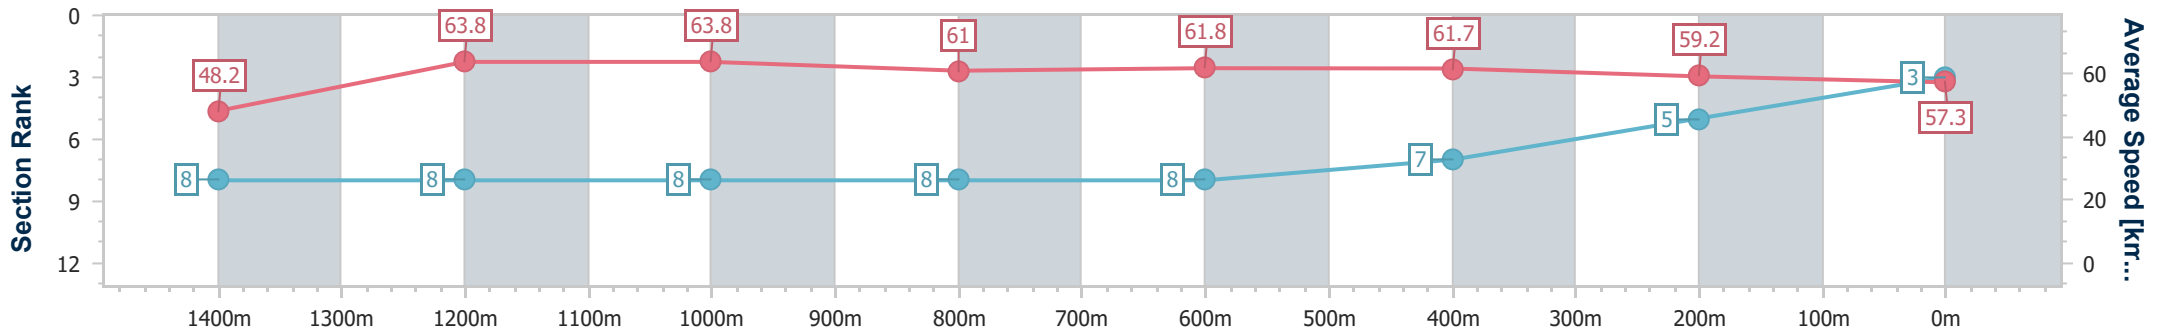

Horse/Jockey Name	Five Star Decanter
Final Rank	3
Fastest Section Time (Section)	0:10.51 (Overall)
Top Speed [km/h] (Section)	65.4 (1200m)
Race State	Finished

Aquis Park Gold Coast Poly QLD Professional
Race 8: TAB WE'RE ON BENCHMARK 55 Handicap - 1540m
06 April 2024 - 16:04
Track Rating: Synthetic, Weather: Overcast, Rail Position: True

Section	Overall	1400m	1200m	1000m	800m	600m	400m	200m
Section Times	1:33.91 [3] (0:10.51)	1:23.40 [8] (0:11.61)	1:11.79 [8] (0:11.29)	1:00.50 [8] (0:11.90)	0:48.60 [8] (0:11.80)	0:36.80 [8] (0:11.89)	0:24.91 [7] (0:12.28)	0:12.63 [5] (0:12.63)
Average Speed [km/h]	48.2	63.8	63.8	61.0	61.8	61.7	59.2	57.3
Top Speed [km/h]	60.7	65.1	65.4	62.1	63.2	63.5	60.7	57.9
Avg. Dist. to Rail [m]	7.6	3.7	3.3	3.4	2.4	4.0	6.3	9.3
Avg. Stride Freq. [Hz]	2.2	2.3	2.3	2.3	2.3	2.3	2.3	2.2
Avg. Stride Length [m]	6.0	7.6	7.6	7.5	7.6	7.4	7.2	7.1

- [ ] Ranking at each section and finish
- -.-.- No data available at this section
- NA No data available