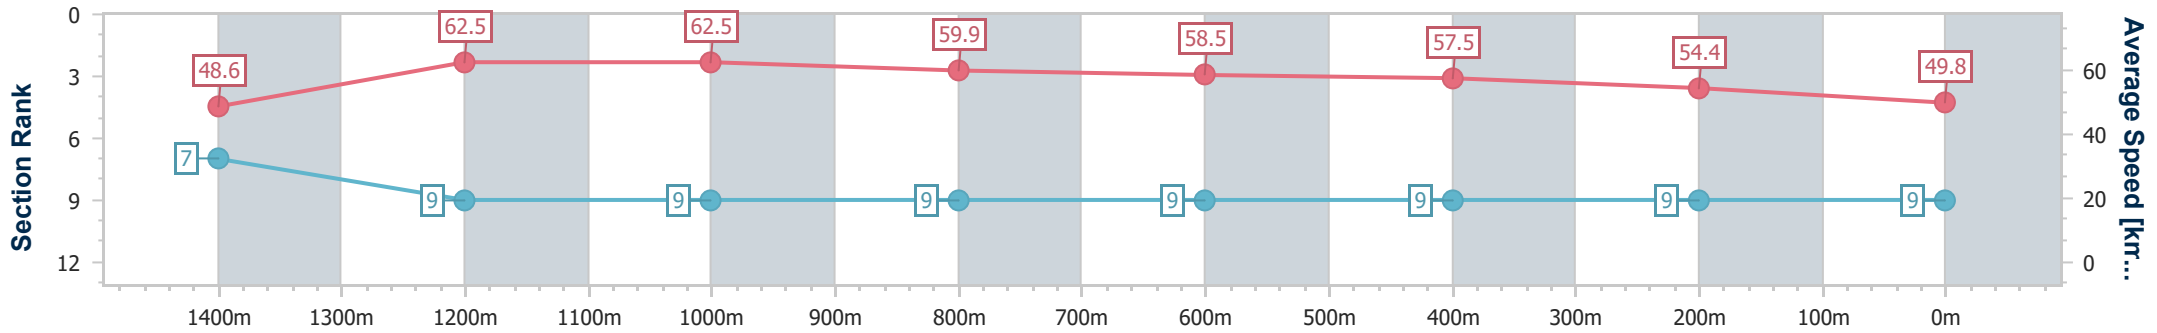

- [ ] Ranking at each section and finish
- .-.- No data available at this section
- NA No data available

Horse/Jockey Name	Livingstones
Final Rank	9
Fastest Section Time (Section)	0:10.41 (Overall)
Top Speed [km/h] (Section)	63.8 (1400m)
Race State	Finished

**Aquis Park Gold Coast Poly QLD Professional**  
**Race 8: TAB WE'RE ON BENCHMARK 55 Handicap - 1540m**  
 06 April 2024 - 16:04  
 Track Rating: Synthetic, Weather: Overcast, Rail Position: True

Section	Overall	1400m	1200m	1000m	800m	600m	400m	200m
Section Times	1:38.88 [9] (0:10.41)	1:28.47 [7] (0:11.75)	1:16.72 [9] (0:11.48)	1:05.24 [9] (0:12.11)	0:53.13 [9] (0:12.54)	0:40.59 [9] (0:12.81)	0:27.78 [9] (0:13.31)	0:14.47 [9] (0:14.47)
Average Speed [km/h]	48.6	62.5	62.5	59.9	58.5	57.5	54.4	49.8
Top Speed [km/h]	61.3	63.8	63.3	62.3	59.7	60.0	55.8	51.9
Avg. Dist. to Rail [m]	5.5	2.4	2.7	3.1	3.3	4.3	3.5	4.4
Avg. Stride Freq. [Hz]	2.3	2.3	2.2	2.2	2.2	2.2	2.1	2.0
Avg. Stride Length [m]	5.9	7.5	7.7	7.6	7.5	7.4	7.2	6.8