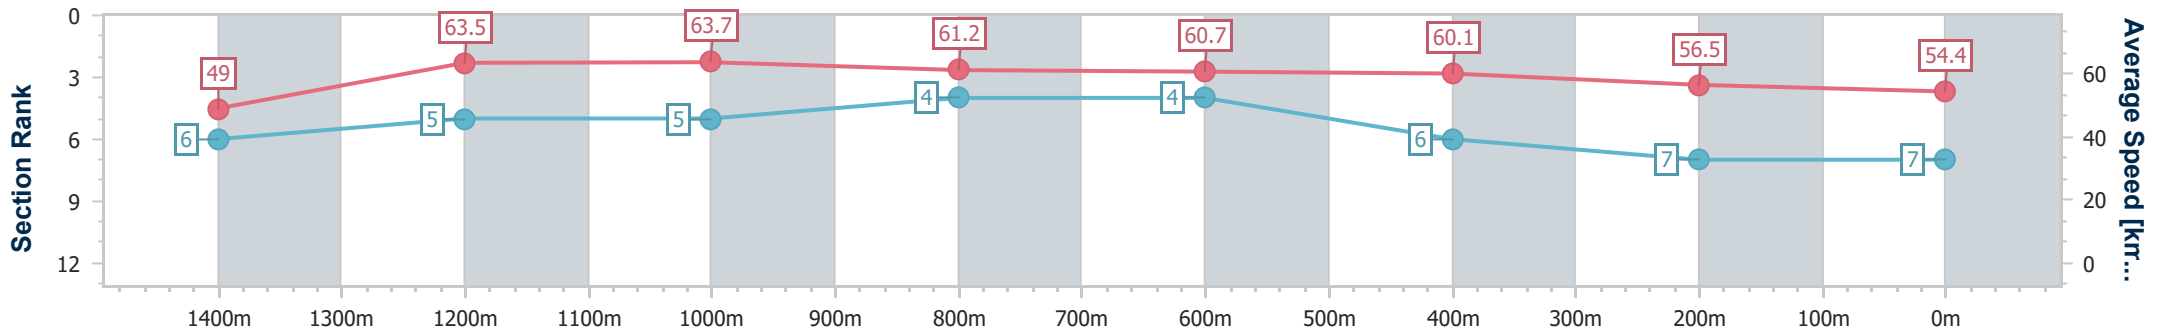

Horse/Jockey Name	Apple Cider
Final Rank	7
Fastest Section Time (Section)	0:10.31 (Overall)
Top Speed [km/h] (Section)	65.0 (1200m)
Race State	Finished

Aquis Park Gold Coast Poly QLD Professional
Race 8: TAB WE'RE ON BENCHMARK 55 Handicap - 1540m
06 April 2024 - 16:04
Track Rating: Synthetic, Weather: Overcast, Rail Position: True

Section	Overall	1400m	1200m	1000m	800m	600m	400m	200m
Section Times	1:35.09 [7] (0:10.31)	1:24.78 [6] (0:11.46)	1:13.32 [5] (0:11.31)	1:02.01 [5] (0:11.79)	0:50.22 [4] (0:12.01)	0:38.21 [4] (0:12.09)	0:26.12 [6] (0:12.81)	0:13.31 [7] (0:13.31)
Average Speed [km/h]	49.0	63.5	63.7	61.2	60.7	60.1	56.5	54.4
Top Speed [km/h]	64.0	64.5	65.0	62.7	62.8	63.2	57.9	55.2
Avg. Dist. to Rail [m]	3.4	1.5	1.3	1.1	1.5	2.1	3.9	5.0
Avg. Stride Freq. [Hz]	2.3	2.4	2.3	2.2	2.3	2.3	2.2	2.2
Avg. Stride Length [m]	5.8	7.4	7.6	7.6	7.4	7.4	7.1	6.9

- [ ] Ranking at each section and finish
- -.-.- No data available at this section
- NA No data available