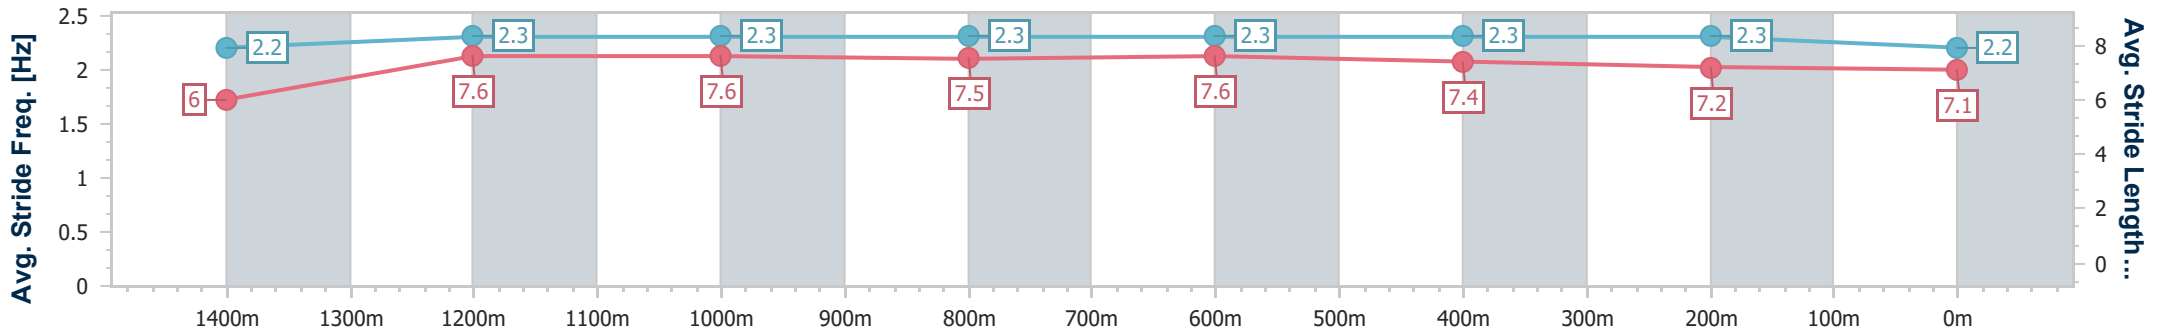

Horse/Jockey Name	Five Star Decanter
Final Rank	3
Fastest Section Time (Section)	0:10.51 (Overall)
Top Speed [km/h] (Section)	65.4 (1200m)
Race State	Finished

Aquis Park Gold Coast Poly QLD Professional
Race 8: TAB WE'RE ON BENCHMARK 55 Handicap - 1540m
06 April 2024 - 16:04
Track Rating: Synthetic, Weather: Overcast, Rail Position: True

Section	Overall	1400m	1200m	1000m	800m	600m	400m	200m
Section Times	1:33.91 [3] (0:10.51)	1:23.40 [8] (0:11.61)	1:11.79 [8] (0:11.29)	1:00.50 [8] (0:11.90)	0:48.60 [8] (0:11.80)	0:36.80 [8] (0:11.89)	0:24.91 [7] (0:12.28)	0:12.63 [5] (0:12.63)
Average Speed [km/h]	48.2	63.8	63.8	61.0	61.8	61.7	59.2	57.3
Top Speed [km/h]	60.7	65.1	65.4	62.1	63.2	63.5	60.7	57.9
Avg. Dist. to Rail [m]	7.6	3.7	3.3	3.4	2.4	4.0	6.3	9.3
Avg. Stride Freq. [Hz]	2.2	2.3	2.3	2.3	2.3	2.3	2.3	2.2
Avg. Stride Length [m]	6.0	7.6	7.6	7.5	7.6	7.4	7.2	7.1

- [ ] Ranking at each section and finish
- -.-.- No data available at this section
- NA No data available