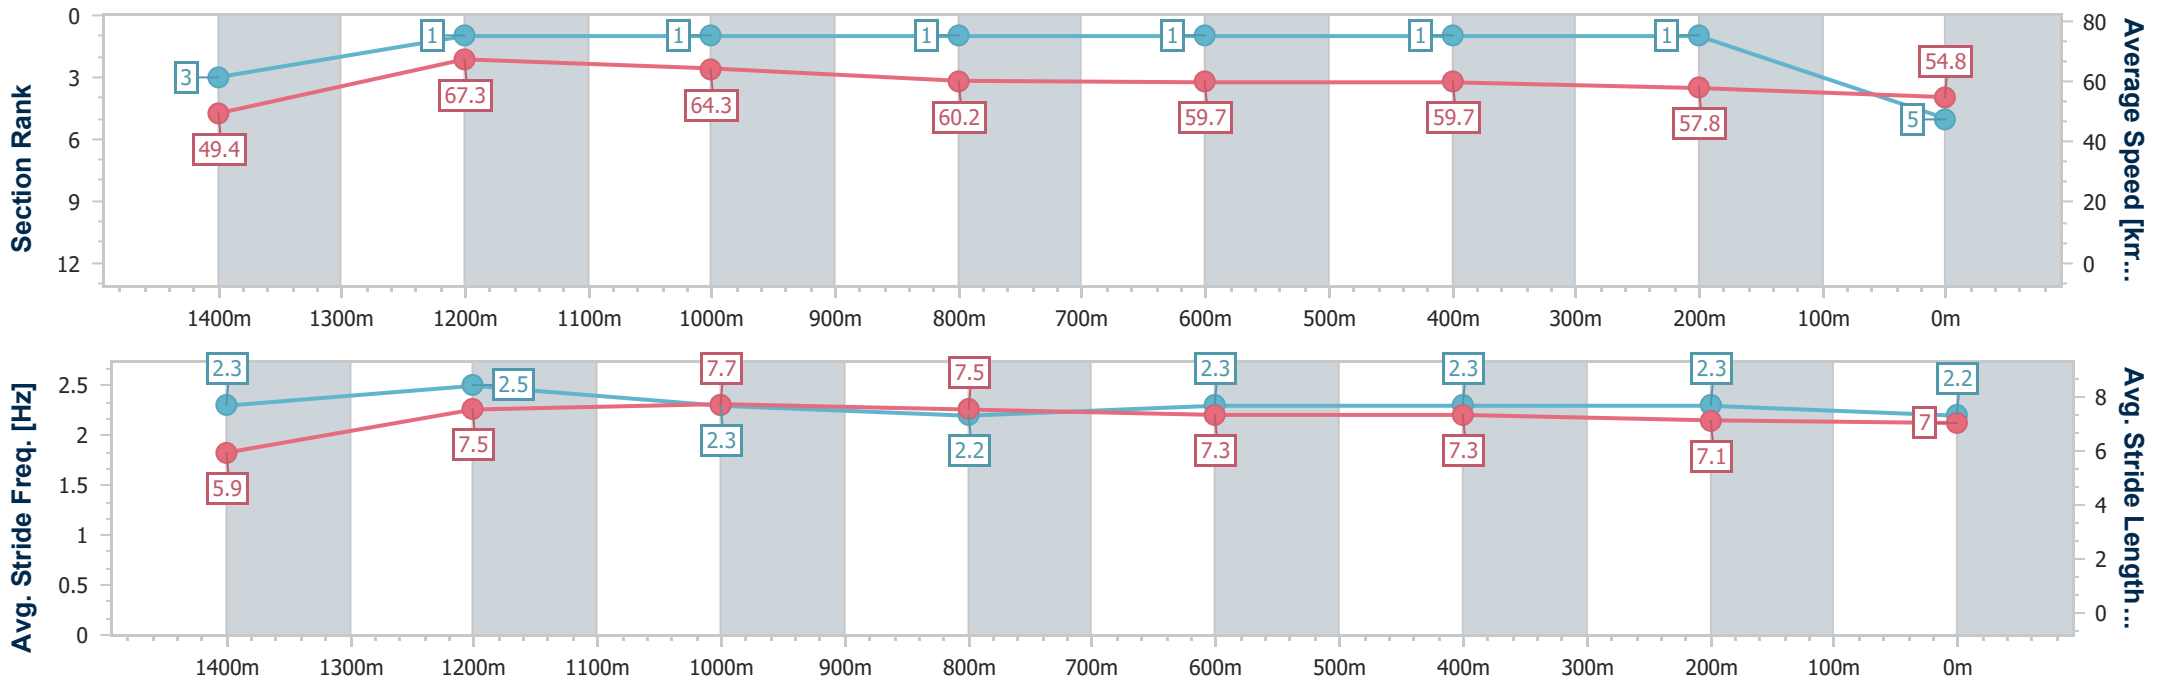

Horse/Jockey Name	Jimmy Neutron
Final Rank	5
Fastest Section Time (Section)	0:10.26 (Overall)
Top Speed [km/h] (Section)	68.0 (1400m)
Race State	Finished

Aquis Park Gold Coast Poly QLD Professional
Race 8: TAB WE'RE ON BENCHMARK 55 Handicap - 1540m
06 April 2024 - 16:04
Track Rating: Synthetic, Weather: Overcast, Rail Position: True

Section	Overall	1400m	1200m	1000m	800m	600m	400m	200m
Section Times	1:34.08 [5] (0:10.26)	1:23.82 [3] (0:11.05)	1:12.77 [1] (0:11.20)	1:01.57 [1] (0:11.94)	0:49.63 [1] (0:12.03)	0:37.60 [1] (0:12.00)	0:25.60 [1] (0:12.47)	0:13.13 [1] (0:13.13)
Average Speed [km/h]	49.4	67.3	64.3	60.2	59.7	59.7	57.8	54.8
Top Speed [km/h]	66.1	68.0	66.8	62.0	60.8	60.7	58.8	56.9
Avg. Dist. to Rail [m]	9.7	4.1	1.7	0.8	0.7	0.7	1.5	2.8
Avg. Stride Freq. [Hz]	2.3	2.5	2.3	2.2	2.3	2.3	2.3	2.2
Avg. Stride Length [m]	5.9	7.5	7.7	7.5	7.3	7.3	7.1	7.0

- [ ] Ranking at each section and finish
- -.-.- No data available at this section
- NA No data available