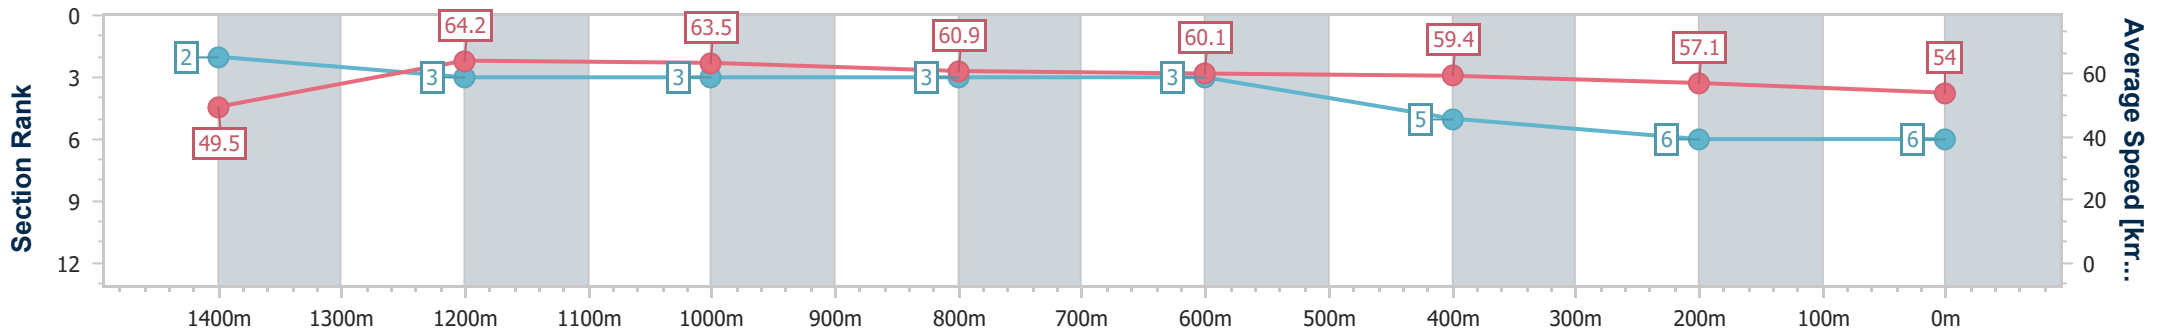

Horse/Jockey Name	The Khan
Final Rank	6
Fastest Section Time (Section)	0:10.23 (Overall)
Top Speed [km/h] (Section)	64.9 (1400m)
Race State	Finished

Aquis Park Gold Coast Poly QLD Professional
Race 8: TAB WE'RE ON BENCHMARK 55 Handicap - 1540m
06 April 2024 - 16:04
Track Rating: Synthetic, Weather: Overcast, Rail Position: True

Section	Overall	1400m	1200m	1000m	800m	600m	400m	200m
Section Times	1:34.95 [6] (0:10.23)	1:24.72 [2] (0:11.32)	1:13.40 [3] (0:11.36)	1:02.04 [3] (0:11.84)	0:50.20 [3] (0:11.99)	0:38.21 [3] (0:12.17)	0:26.04 [5] (0:12.63)	0:13.41 [6] (0:13.41)
Average Speed [km/h]	49.5	64.2	63.5	60.9	60.1	59.4	57.1	54.0
Top Speed [km/h]	63.8	64.9	64.0	62.5	60.6	60.7	58.0	55.4
Avg. Dist. to Rail [m]	2.8	1.3	0.9	0.9	0.6	0.6	0.7	0.6
Avg. Stride Freq. [Hz]	2.4	2.4	2.3	2.2	2.2	2.3	2.2	2.2
Avg. Stride Length [m]	5.7	7.3	7.6	7.5	7.5	7.4	7.1	6.7

- [ ] Ranking at each section and finish
- -.-.- No data available at this section
- NA No data available