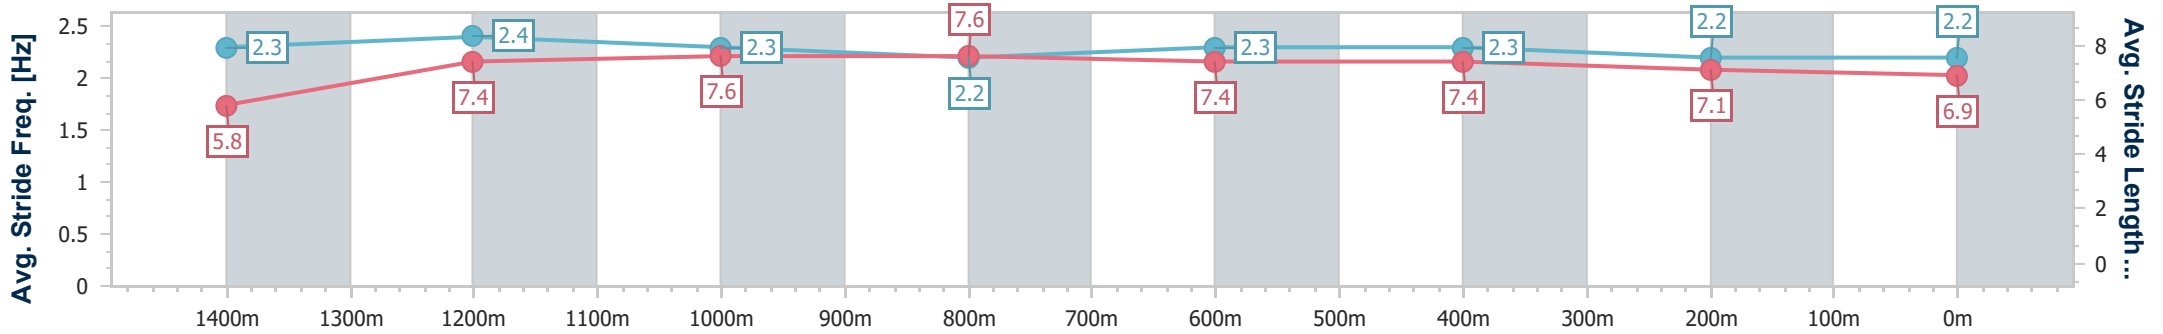

- [ ] Ranking at each section and finish
- .-.- No data available at this section
- NA No data available

Horse/Jockey Name	Apple Cider
Final Rank	7
Fastest Section Time (Section)	0:10.31 (Overall)
Top Speed [km/h] (Section)	65.0 (1200m)
Race State	Finished

Aquis Park Gold Coast Poly QLD Professional  
 Race 8: TAB WE'RE ON BENCHMARK 55 Handicap - 1540m  
 06 April 2024 - 16:04  
 Track Rating: Synthetic, Weather: Overcast, Rail Position: True

Section	Overall	1400m	1200m	1000m	800m	600m	400m	200m
Section Times	1:35.09 [7] (0:10.31)	1:24.78 [6] (0:11.46)	1:13.32 [5] (0:11.31)	1:02.01 [5] (0:11.79)	0:50.22 [4] (0:12.01)	0:38.21 [4] (0:12.09)	0:26.12 [6] (0:12.81)	0:13.31 [7] (0:13.31)
Average Speed [km/h]	49.0	63.5	63.7	61.2	60.7	60.1	56.5	54.4
Top Speed [km/h]	64.0	64.5	65.0	62.7	62.8	63.2	57.9	55.2
Avg. Dist. to Rail [m]	3.4	1.5	1.3	1.1	1.5	2.1	3.9	5.0
Avg. Stride Freq. [Hz]	2.3	2.4	2.3	2.2	2.3	2.3	2.2	2.2
Avg. Stride Length [m]	5.8	7.4	7.6	7.6	7.4	7.4	7.1	6.9