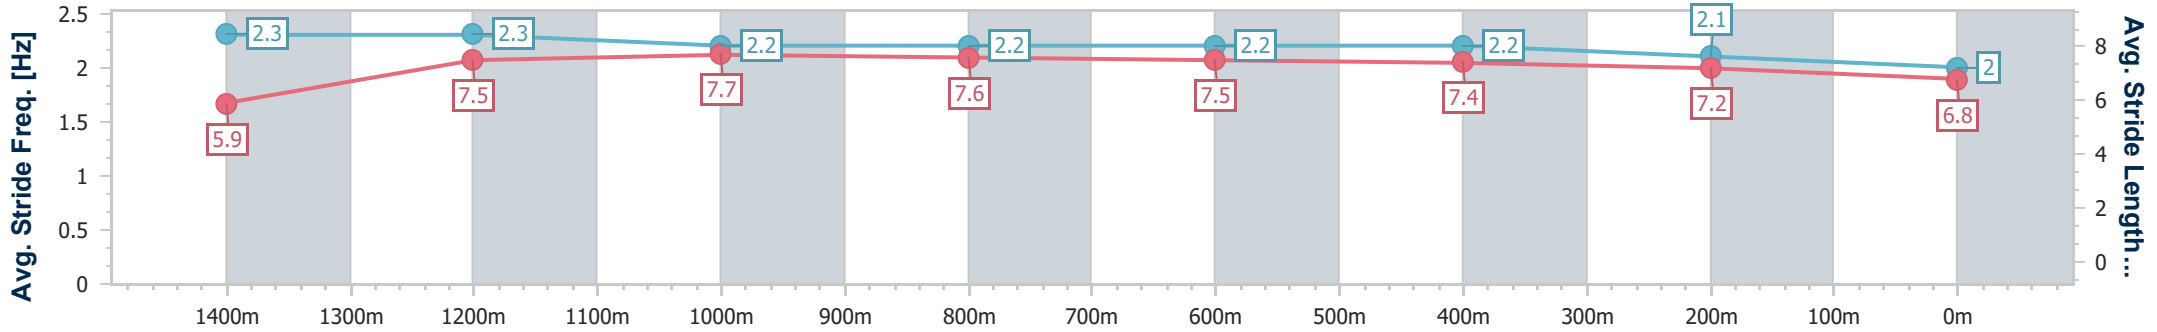

Aquis Park Gold Coast Poly QLD Professional  
 Race 8: TAB WE'RE ON BENCHMARK 55 Handicap - 1540m  
 06 April 2024 - 16:04  
 Track Rating: Synthetic, Weather: Overcast, Rail Position: True

Section	Overall	1400m	1200m	1000m	800m	600m	400m	200m
Section Times	1:35.36 [8] (0:10.59)	1:24.77 [9] (0:11.45)	1:13.32 [7] (0:11.28)	1:02.04 [7] (0:11.87)	0:50.17 [7] (0:11.92)	0:38.25 [7] (0:12.11)	0:26.14 [8] (0:12.80)	0:13.34 [8] (0:13.34)
Average Speed [km/h]	47.9	62.2	64.0	60.7	60.6	59.3	56.4	54.3
Top Speed [km/h]	63.1	64.3	64.7	63.1	60.9	61.8	57.4	55.9
Avg. Dist. to Rail [m]	2.3	0.6	0.5	0.8	0.3	0.3	1.0	1.3
Avg. Stride Freq. [Hz]	2.2	2.4	2.3	2.2	2.2	2.2	2.2	2.1
Avg. Stride Length [m]	6.1	7.4	7.8	7.8	7.7	7.4	7.1	7.0

- [ ] Ranking at each section and finish
- .-.- No data available at this section
- NA No data available

Horse/Jockey Name	Livingstones
Final Rank	9
Fastest Section Time (Section)	0:10.41 (Overall)
Top Speed [km/h] (Section)	63.8 (1400m)
Race State	Finished

**Aquis Park Gold Coast Poly QLD Professional**  
**Race 8: TAB WE'RE ON BENCHMARK 55 Handicap - 1540m**  
 06 April 2024 - 16:04  
 Track Rating: Synthetic, Weather: Overcast, Rail Position: True

Section	Overall	1400m	1200m	1000m	800m	600m	400m	200m
Section Times	1:38.88 [9] (0:10.41)	1:28.47 [7] (0:11.75)	1:16.72 [9] (0:11.48)	1:05.24 [9] (0:12.11)	0:53.13 [9] (0:12.54)	0:40.59 [9] (0:12.81)	0:27.78 [9] (0:13.31)	0:14.47 [9] (0:14.47)
Average Speed [km/h]	48.6	62.5	62.5	59.9	58.5	57.5	54.4	49.8
Top Speed [km/h]	61.3	63.8	63.3	62.3	59.7	60.0	55.8	51.9
Avg. Dist. to Rail [m]	5.5	2.4	2.7	3.1	3.3	4.3	3.5	4.4
Avg. Stride Freq. [Hz]	2.3	2.3	2.2	2.2	2.2	2.2	2.1	2.0
Avg. Stride Length [m]	5.9	7.5	7.7	7.6	7.5	7.4	7.2	6.8

- [ ] Ranking at each section and finish
- .-.- No data available at this section
- NA No data available