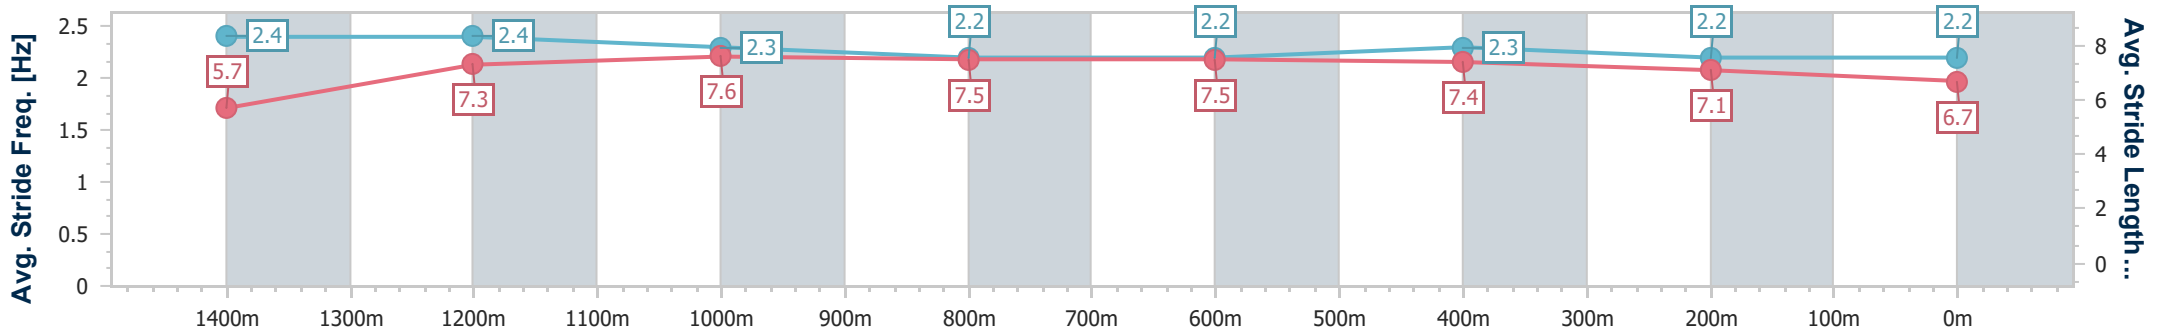

Horse/Jockey Name	The Khan
Final Rank	6
Fastest Section Time (Section)	0:10.23 (Overall)
Top Speed [km/h] (Section)	64.9 (1400m)
Race State	Finished

Aquis Park Gold Coast Poly QLD Professional
Race 8: TAB WE'RE ON BENCHMARK 55 Handicap - 1540m
06 April 2024 - 16:04
Track Rating: Synthetic, Weather: Overcast, Rail Position: True

Section	Overall	1400m	1200m	1000m	800m	600m	400m	200m
Section Times	1:34.95 [6] (0:10.23)	1:24.72 [2] (0:11.32)	1:13.40 [3] (0:11.36)	1:02.04 [3] (0:11.84)	0:50.20 [3] (0:11.99)	0:38.21 [3] (0:12.17)	0:26.04 [5] (0:12.63)	0:13.41 [6] (0:13.41)
Average Speed [km/h]	49.5	64.2	63.5	60.9	60.1	59.4	57.1	54.0
Top Speed [km/h]	63.8	64.9	64.0	62.5	60.6	60.7	58.0	55.4
Avg. Dist. to Rail [m]	2.8	1.3	0.9	0.9	0.6	0.6	0.7	0.6
Avg. Stride Freq. [Hz]	2.4	2.4	2.3	2.2	2.2	2.3	2.2	2.2
Avg. Stride Length [m]	5.7	7.3	7.6	7.5	7.5	7.4	7.1	6.7

- [ ] Ranking at each section and finish
- -.-.- No data available at this section
- NA No data available