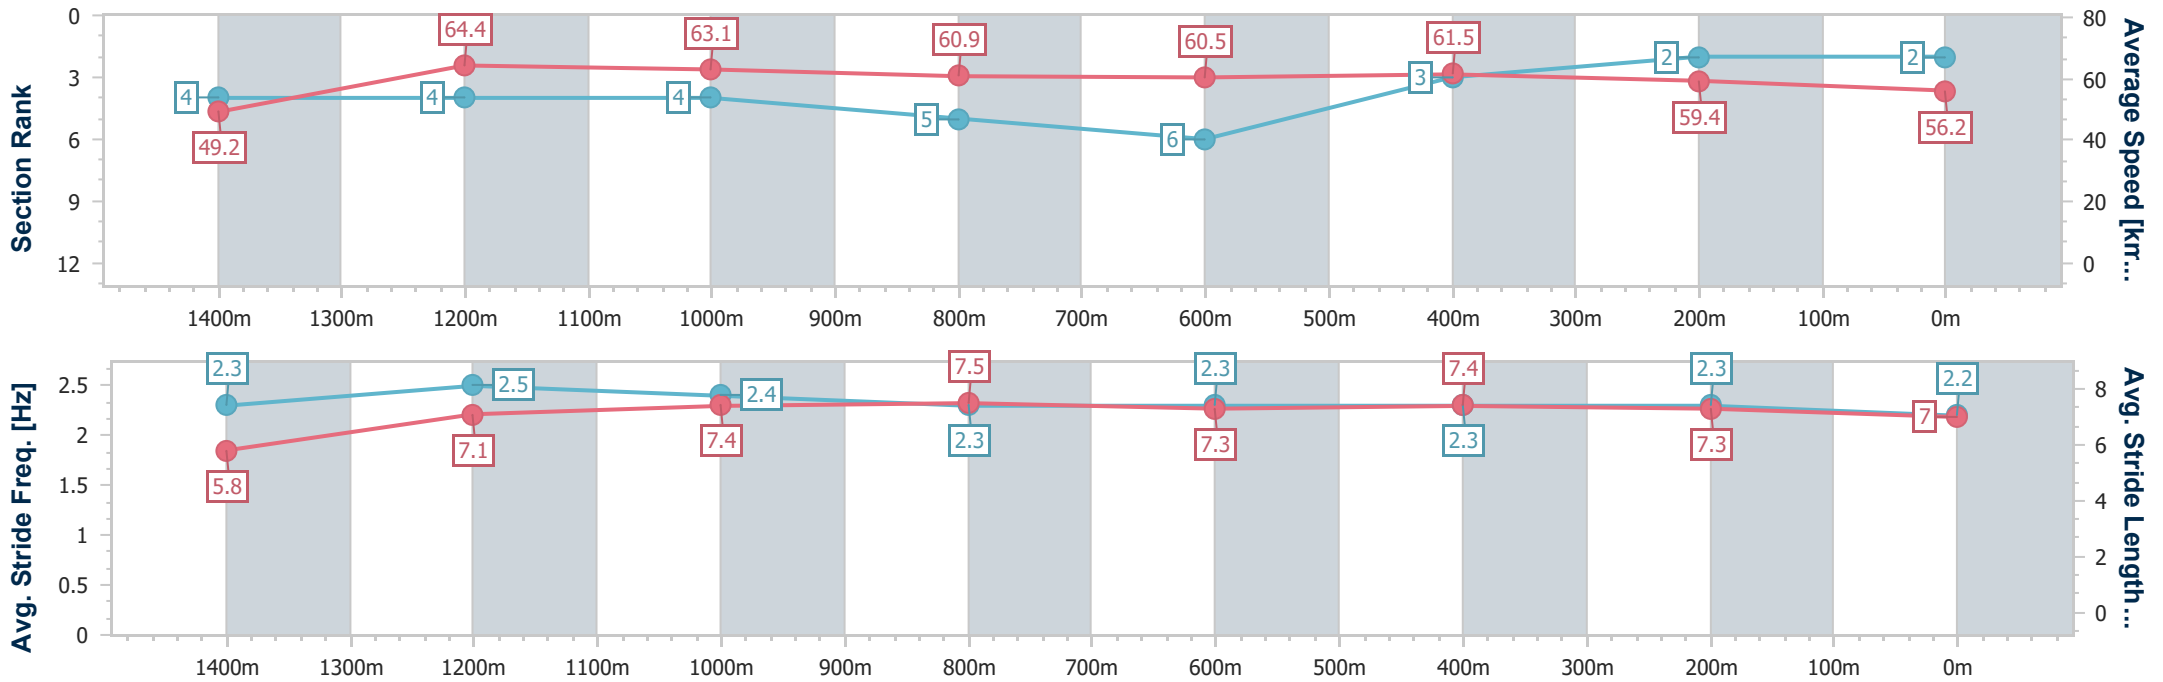

Horse/Jockey Name	Neoclassicism
Final Rank	2
Fastest Section Time (Section)	0:10.28 (Overall)
Top Speed [km/h] (Section)	66.5 (1400m)
Race State	Finished

Aquis Park Gold Coast Poly QLD Professional
Race 8: TAB WE'RE ON BENCHMARK 55 Handicap - 1540m
06 April 2024 - 16:04
Track Rating: Synthetic, Weather: Overcast, Rail Position: True

Section	Overall	1400m	1200m	1000m	800m	600m	400m	200m
Section Times	1:33.86 [2] (0:10.28)	1:23.58 [4] (0:11.38)	1:12.20 [4] (0:11.39)	1:00.81 [4] (0:11.90)	0:48.91 [5] (0:12.03)	0:36.88 [6] (0:11.83)	0:25.05 [3] (0:12.20)	0:12.85 [2] (0:12.85)
Average Speed [km/h]	49.2	64.4	63.1	60.9	60.5	61.5	59.4	56.2
Top Speed [km/h]	64.2	66.5	64.1	61.8	62.6	63.5	60.4	58.0
Avg. Dist. to Rail [m]	5.6	2.4	3.2	2.8	1.9	1.5	4.6	5.4
Avg. Stride Freq. [Hz]	2.3	2.5	2.4	2.3	2.3	2.3	2.3	2.2
Avg. Stride Length [m]	5.8	7.1	7.4	7.5	7.3	7.4	7.3	7.0

- [ ] Ranking at each section and finish
- -.-.- No data available at this section
- NA No data available