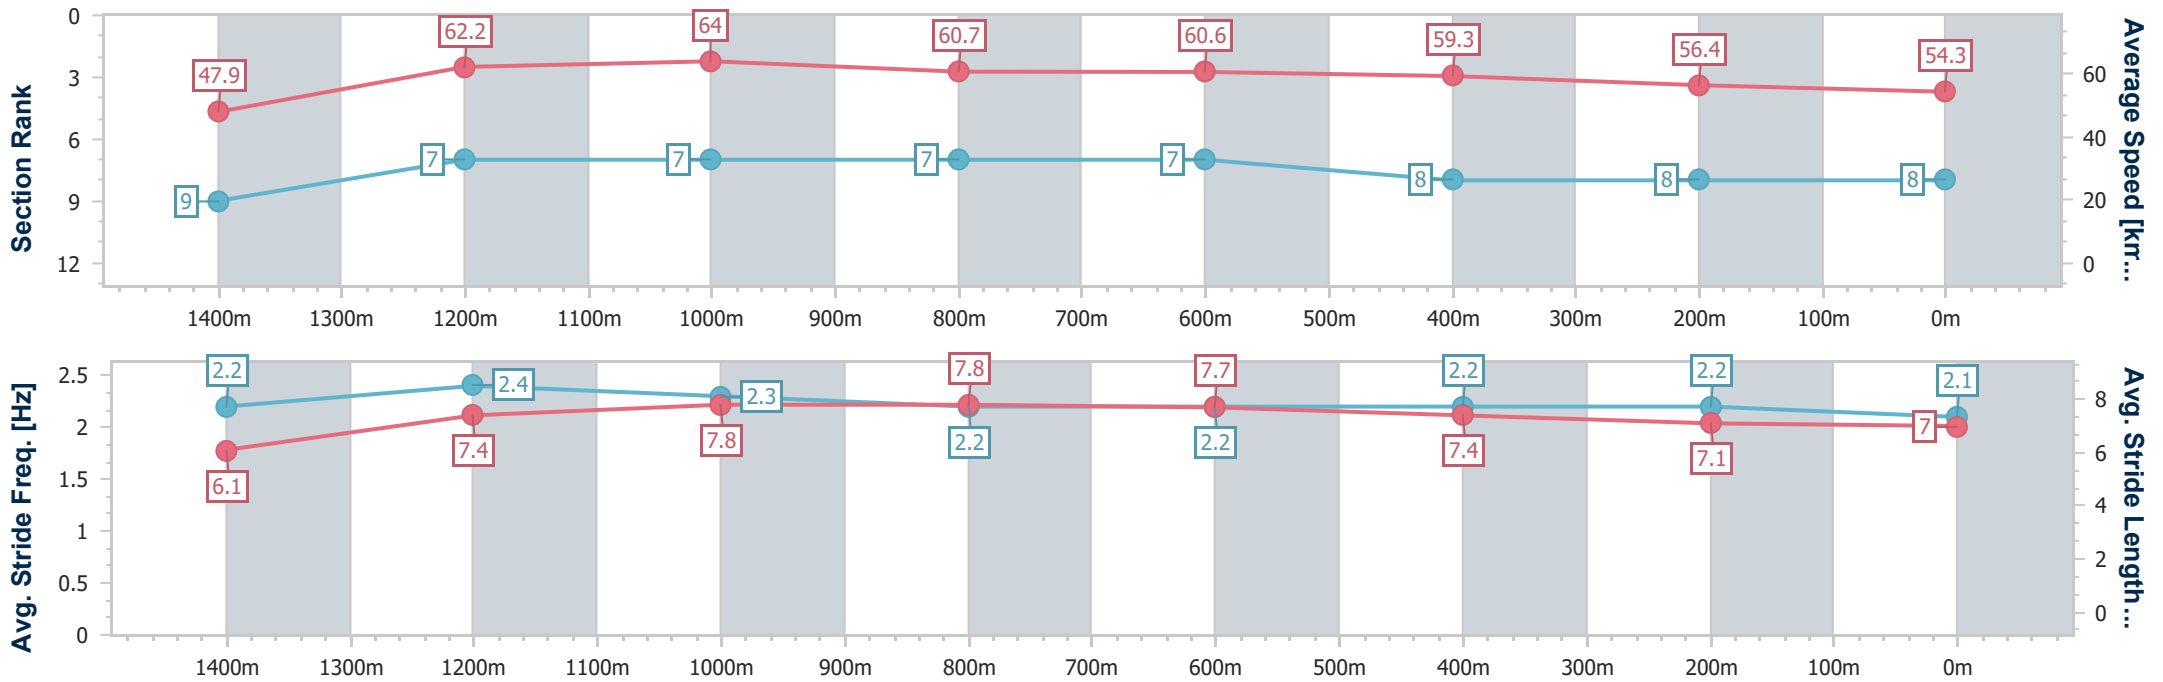

- [ ] Ranking at each section and finish
- .-.- No data available at this section
- NA No data available

Horse/Jockey Name	Agrimony
Final Rank	8
Fastest Section Time (Section)	0:10.59 (Overall)
Top Speed [km/h] (Section)	64.7 (1200m)
Race State	Finished

Aquis Park Gold Coast Poly QLD Professional  
 Race 8: TAB WE'RE ON BENCHMARK 55 Handicap - 1540m  
 06 April 2024 - 16:04  
 Track Rating: Synthetic, Weather: Overcast, Rail Position: True

Section	Overall	1400m	1200m	1000m	800m	600m	400m	200m
Section Times	1:35.36 [8] (0:10.59)	1:24.77 [9] (0:11.45)	1:13.32 [7] (0:11.28)	1:02.04 [7] (0:11.87)	0:50.17 [7] (0:11.92)	0:38.25 [7] (0:12.11)	0:26.14 [8] (0:12.80)	0:13.34 [8] (0:13.34)
Average Speed [km/h]	47.9	62.2	64.0	60.7	60.6	59.3	56.4	54.3
Top Speed [km/h]	63.1	64.3	64.7	63.1	60.9	61.8	57.4	55.9
Avg. Dist. to Rail [m]	2.3	0.6	0.5	0.8	0.3	0.3	1.0	1.3
Avg. Stride Freq. [Hz]	2.2	2.4	2.3	2.2	2.2	2.2	2.2	2.1
Avg. Stride Length [m]	6.1	7.4	7.8	7.8	7.7	7.4	7.1	7.0

- [ ] Ranking at each section and finish
- .-.- No data available at this section
- NA No data available

Horse/Jockey Name	Livingstones
Final Rank	9
Fastest Section Time (Section)	0:10.41 (Overall)
Top Speed [km/h] (Section)	63.8 (1400m)
Race State	Finished