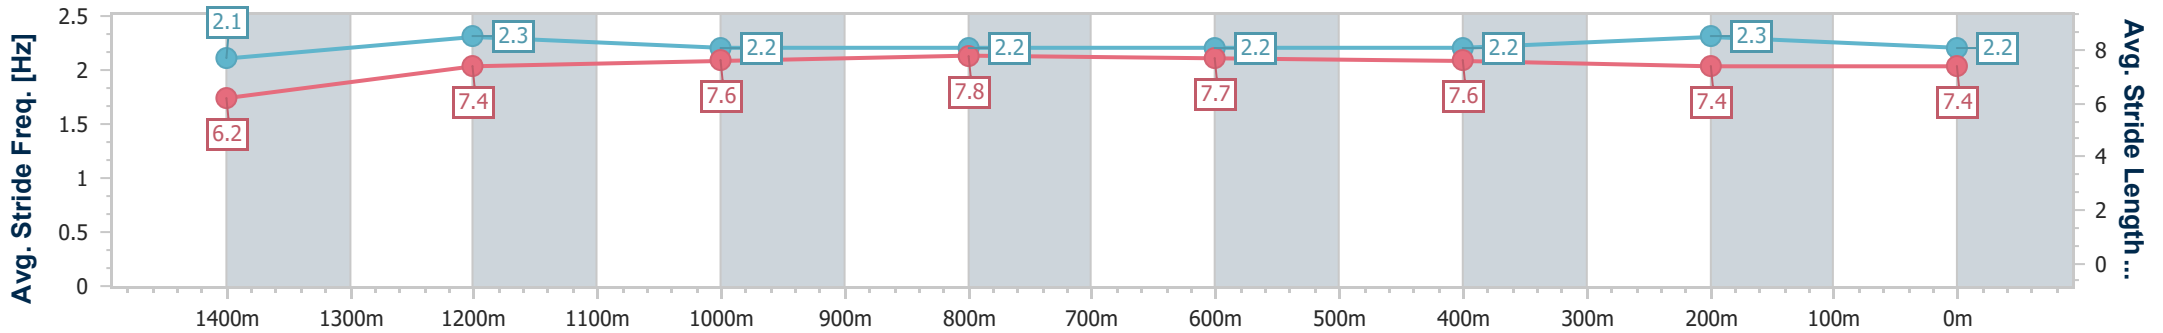

Aquis Park Gold Coast Poly QLD Professional

Race 4: MEMBERS & MATES GCTC 29 JUNE BENCHMARK 65 Handicap - 1540m

06 April 2024 - 13:34

Track Rating: Synthetic, Weather: Overcast, Rail Position: True

Section	Overall	1400m	1200m	1000m	800m	600m	400m	200m
Section Times	1:33.63 [4] (0:10.62)	1:23.01 [2] (0:11.96)	1:11.05 [2] (0:11.64)	0:59.41 [2] (0:11.64)	0:47.77 [2] (0:11.97)	0:35.80 [2] (0:11.82)	0:23.98 [2] (0:11.91)	0:12.07 [2] (0:12.07)
Average Speed [km/h]	47.4	60.9	61.9	61.8	60.8	61.2	61.0	60.0
Top Speed [km/h]	60.8	61.5	63.6	63.8	61.1	62.1	61.4	60.9
Avg. Dist. to Rail [m]	5.4	1.1	1.2	1.1	1.6	1.9	2.0	2.0
Avg. Stride Freq. [Hz]	2.1	2.3	2.2	2.2	2.2	2.2	2.3	2.2
Avg. Stride Length [m]	6.2	7.4	7.6	7.8	7.7	7.6	7.4	7.4