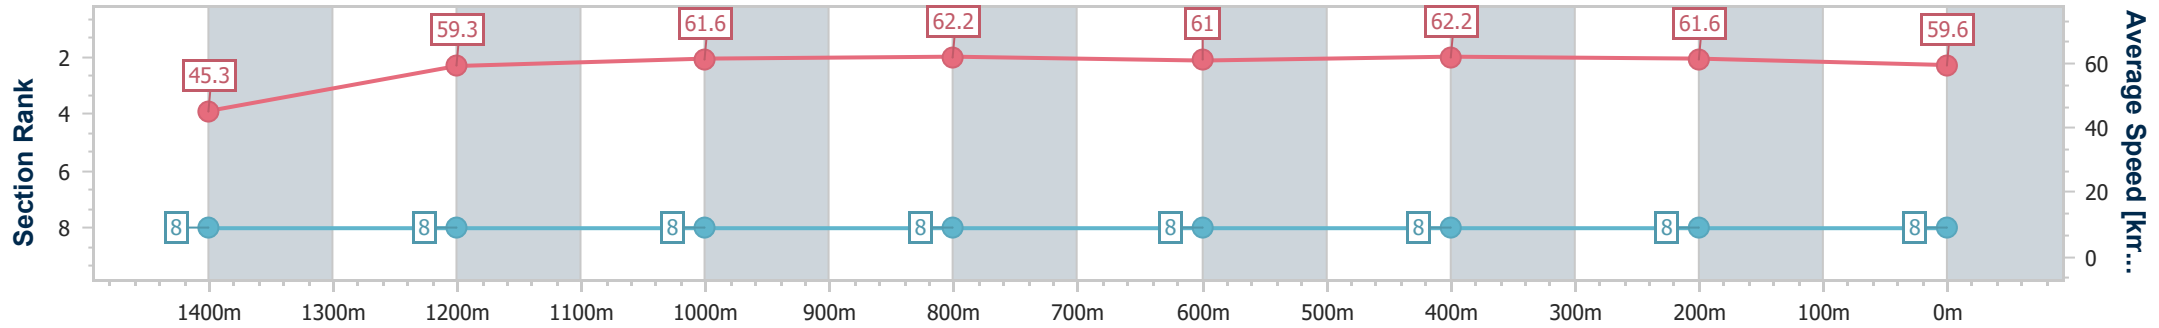

Horse/Jockey Name	Zoomurudi
Final Rank	8
Fastest Section Time (Section)	0:11.14 (Overall)
Top Speed [km/h] (Section)	63.8 (600m)
Race State	Finished

Aquis Park Gold Coast Poly QLD Professional
Race 4: MEMBERS & MATES GCTC 29 JUNE BENCHMARK 65
Handicap - 1540m
06 April 2024 - 13:34

Track Rating: Synthetic, Weather: Overcast, Rail Position: True

Section	Overall	1400m	1200m	1000m	800m	600m	400m	200m
Section Times	1:33.99 [8] (0:11.14)	1:22.85 [8] (0:12.20)	1:10.65 [8] (0:11.67)	0:58.98 [8] (0:11.56)	0:47.42 [8] (0:11.88)	0:35.54 [8] (0:11.67)	0:23.87 [8] (0:11.74)	0:12.13 [8] (0:12.13)
Average Speed [km/h]	45.3	59.3	61.6	62.2	61.0	62.2	61.6	59.6
Top Speed [km/h]	57.6	61.3	62.6	63.1	63.0	63.8	61.9	61.6
Avg. Dist. to Rail [m]	3.9	0.6	0.7	0.2	0.8	1.6	1.4	0.4
Avg. Stride Freq. [Hz]	2.1	2.3	2.2	2.2	2.2	2.3	2.3	2.2
Avg. Stride Length [m]	5.9	7.2	7.6	7.9	7.5	7.6	7.5	7.3

- [ ] Ranking at each section and finish
- -.-.- No data available at this section
- NA No data available