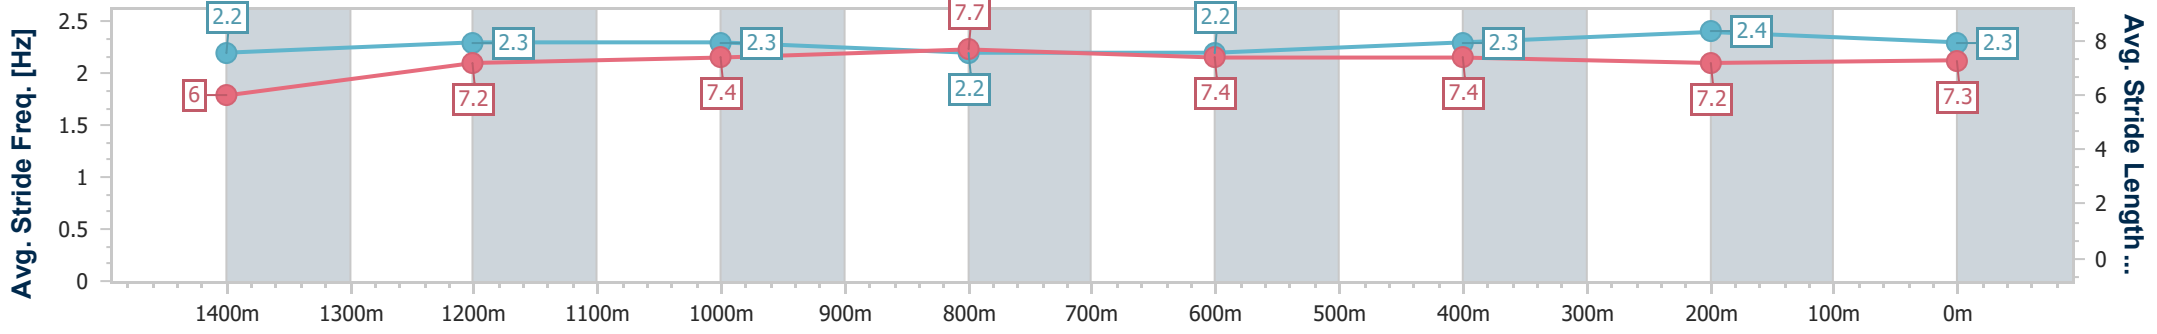

- [ ] Ranking at each section and finish
- .-.- No data available at this section
- NA No data available

Horse/Jockey Name	Shadyvale Storm
Final Rank	5
Fastest Section Time (Section)	0:10.59 (Overall)
Top Speed [km/h] (Section)	62.7 (1200m)
Race State	Finished

Section	Overall	1400m	1200m	1000m	800m	600m	400m	200m
Section Times	1:33.65 [5] (0:10.59)	1:23.06 [1] (0:11.93)	1:11.13 [1] (0:11.74)	0:59.39 [3] (0:11.75)	0:47.64 [4] (0:12.02)	0:35.62 [4] (0:11.82)	0:23.80 [4] (0:11.84)	0:11.96 [6] (0:11.96)
Average Speed [km/h]	47.7	60.1	61.4	61.3	60.0	61.2	60.6	60.8
Top Speed [km/h]	59.6	61.2	62.7	62.2	60.7	61.7	62.2	61.4
Avg. Dist. to Rail [m]	3.7	0.4	0.3	0.4	0.6	0.5	0.6	1.3
Avg. Stride Freq. [Hz]	2.2	2.3	2.3	2.2	2.2	2.3	2.4	2.3
Avg. Stride Length [m]	6.0	7.2	7.4	7.7	7.4	7.4	7.2	7.3