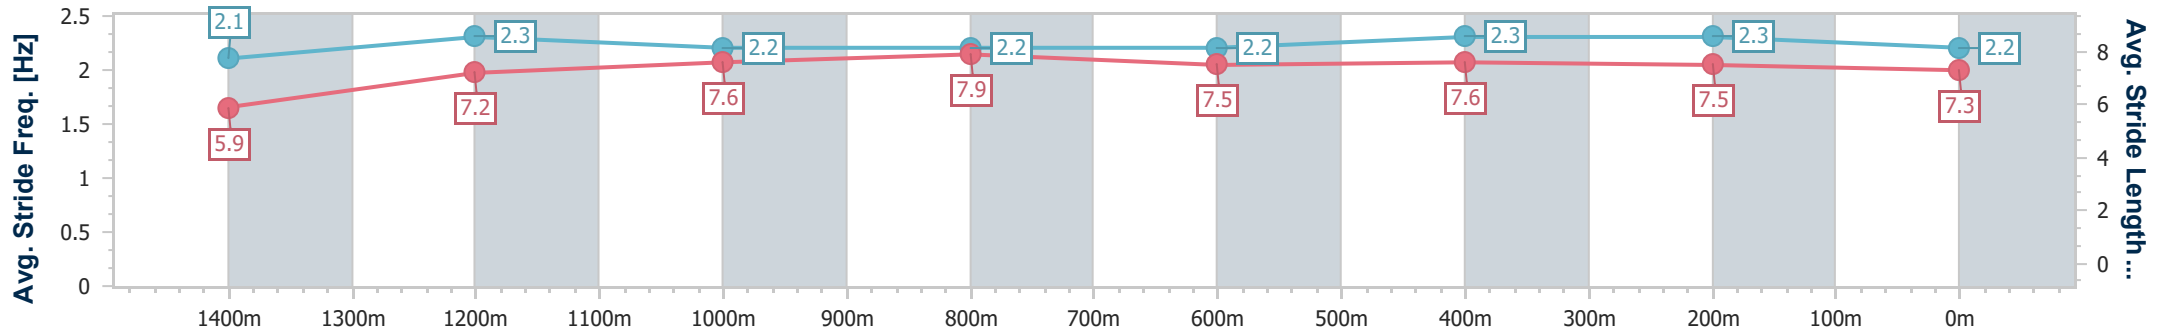

Aquis Park Gold Coast Poly QLD Professional

Race 4: MEMBERS & MATES GCTC 29 JUNE BENCHMARK 65 Handicap - 1540m

06 April 2024 - 13:34

Track Rating: Synthetic, Weather: Overcast, Rail Position: True

Section	Overall	1400m	1200m	1000m	800m	600m	400m	200m
Section Times	1:33.70 [7] (0:10.78)	1:22.92 [3] (0:11.94)	1:10.98 [3] (0:11.66)	0:59.32 [4] (0:11.61)	0:47.71 [3] (0:11.92)	0:35.79 [3] (0:11.77)	0:24.02 [3] (0:11.95)	0:12.07 [5] (0:12.07)
Average Speed [km/h]	46.7	60.6	61.6	62.3	60.7	62.0	60.6	60.0
Top Speed [km/h]	60.3	61.3	62.8	63.0	61.8	63.2	61.5	61.7
Avg. Dist. to Rail [m]	2.7	0.6	1.0	0.6	1.7	2.7	3.2	3.5
Avg. Stride Freq. [Hz]	2.3	2.4	2.4	2.3	2.3	2.4	2.4	2.4
Avg. Stride Length [m]	5.7	7.1	7.2	7.5	7.2	7.1	6.9	6.9

- [ ] Ranking at each section and finish
- .-.- No data available at this section
- NA No data available

Horse/Jockey Name	Zoomurudi
Final Rank	8
Fastest Section Time (Section)	0:11.14 (Overall)
Top Speed [km/h] (Section)	63.8 (600m)
Race State	Finished

Section	Overall	1400m	1200m	1000m	800m	600m	400m	200m
Section Times	1:33.99 [8] (0:11.14)	1:22.85 [8] (0:12.20)	1:10.65 [8] (0:11.67)	0:58.98 [8] (0:11.56)	0:47.42 [8] (0:11.88)	0:35.54 [8] (0:11.67)	0:23.87 [8] (0:11.74)	0:12.13 [8] (0:12.13)
Average Speed [km/h]	45.3	59.3	61.6	62.2	61.0	62.2	61.6	59.6
Top Speed [km/h]	57.6	61.3	62.6	63.1	63.0	63.8	61.9	61.6
Avg. Dist. to Rail [m]	3.9	0.6	0.7	0.2	0.8	1.6	1.4	0.4
Avg. Stride Freq. [Hz]	2.1	2.3	2.2	2.2	2.2	2.3	2.3	2.2
Avg. Stride Length [m]	5.9	7.2	7.6	7.9	7.5	7.6	7.5	7.3