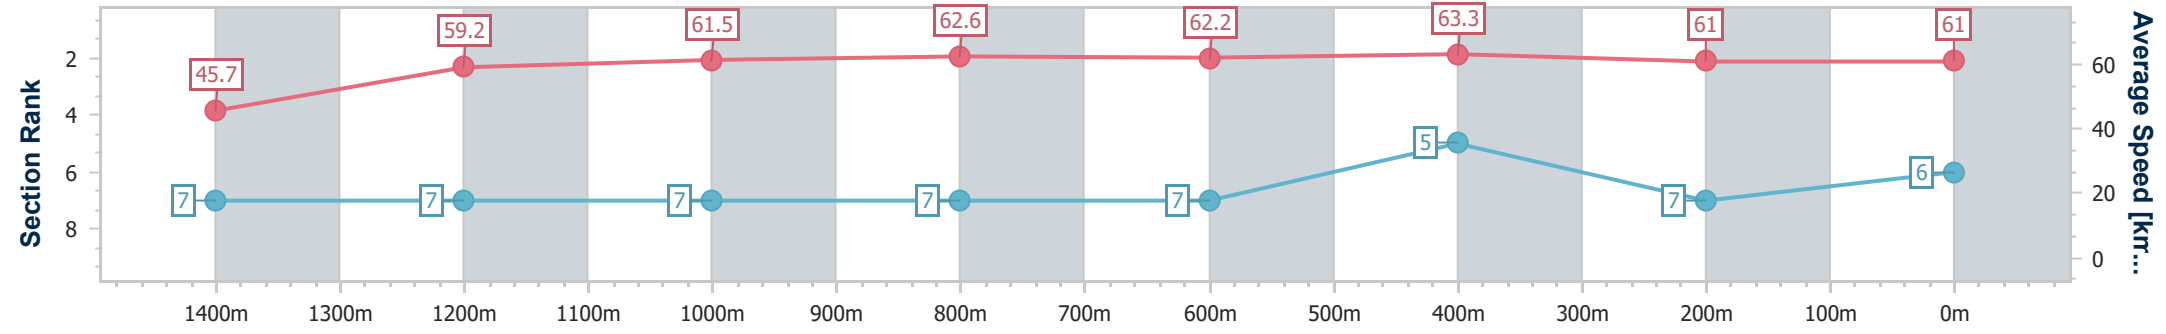

Aquis Park Gold Coast Poly QLD Professional

Race 4: MEMBERS & MATES GCTC 29 JUNE BENCHMARK 65 Handicap - 1540m

06 April 2024 - 13:34

Track Rating: Synthetic, Weather: Overcast, Rail Position: True

Section	Overall	1400m	1200m	1000m	800m	600m	400m	200m						
Section Times	1:33.66 [6] (0:11.06)	1:22.60 [7] (0:12.21)	1:10.39 [7] (0:11.69)	0:58.70 [7] (0:11.58)	0:47.12 [7] (0:11.82)	0:35.30 [7] (0:11.56)	0:23.74 [5] (0:11.87)	0:11.87 [7] (0:11.87)						
Average Speed [km/h]	45.7	59.2	61.5	62.6	62.2	63.3	61.0	61.0						
Top Speed [km/h]	59.0	60.2	62.2	63.8	63.6	63.8	62.3	62.1						
Avg. Dist. to Rail [m]	7.1	0.8	2.5	2.6	3.6	3.1	4.1	6.0						
Avg. Stride Freq. [Hz]	2.1	2.2	2.2	2.2	2.2	2.2	2.2	2.2						
Avg. Stride Length [m]	5.9	7.3	7.8	7.9	7.9	7.9	7.6	7.6						

- [ ] Ranking at each section and finish
- .-.- No data available at this section
- NA No data available

Horse/Jockey Name	Hit 'Em Up
Final Rank	7
Fastest Section Time (Section)	0:10.78 (Overall)
Top Speed [km/h] (Section)	63.2 (600m)
Race State	Finished