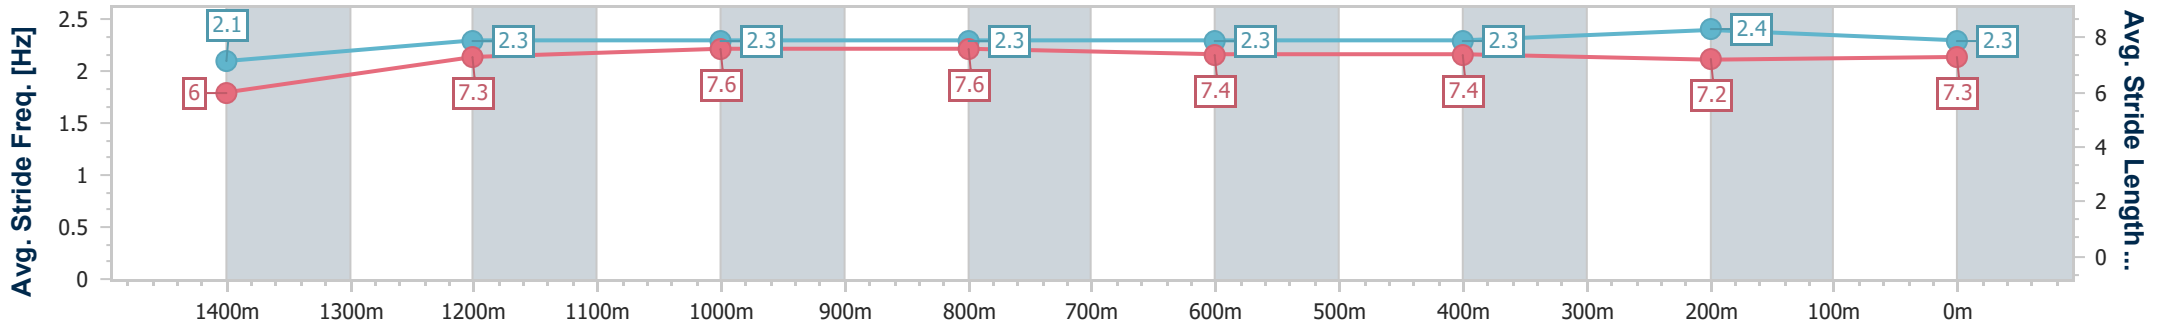

Aquis Park Gold Coast Poly QLD Professional

Race 4: MEMBERS & MATES GCTC 29 JUNE BENCHMARK 65 Handicap - 1540m

06 April 2024 - 13:34

Track Rating: Synthetic, Weather: Overcast, Rail Position: True

Section	Overall	1400m	1200m	1000m	800m	600m	400m	200m
Section Times	1:33.07 [2] (0:10.87)	1:22.20 [6] (0:11.87)	1:10.33 [4] (0:11.28)	0:59.05 [1] (0:11.69)	0:47.36 [1] (0:11.98)	0:35.38 [1] (0:11.91)	0:23.47 [1] (0:11.72)	0:11.75 [1] (0:11.75)
Average Speed [km/h]	46.2	61.5	63.6	61.6	60.4	60.9	61.4	61.8
Top Speed [km/h]	59.6	61.9	65.4	63.6	60.7	62.0	63.4	63.1
Avg. Dist. to Rail [m]	5.9	1.3	2.0	0.3	0.8	1.6	1.1	1.1
Avg. Stride Freq. [Hz]	2.1	2.3	2.3	2.3	2.3	2.3	2.4	2.3
Avg. Stride Length [m]	6.0	7.3	7.6	7.6	7.4	7.4	7.2	7.3