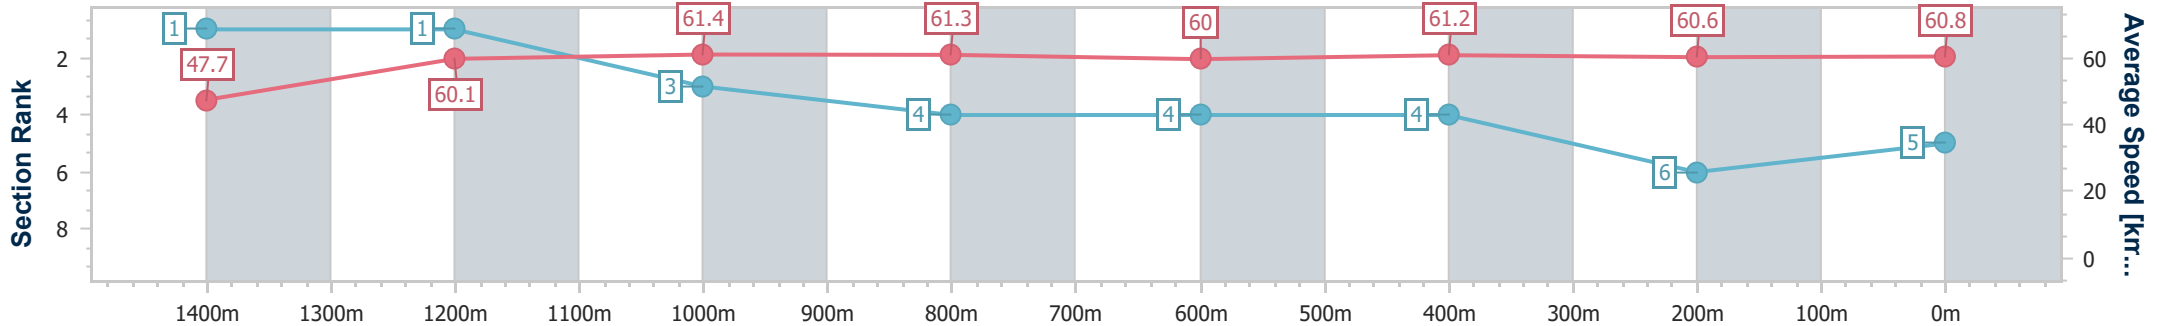

Horse/Jockey Name	Shadyvale Storm
Final Rank	5
Fastest Section Time (Section)	0:10.59 (Overall)
Top Speed [km/h] (Section)	62.7 (1200m)
Race State	Finished

Aquis Park Gold Coast Poly QLD Professional
Race 4: MEMBERS & MATES GCTC 29 JUNE BENCHMARK 65
Handicap - 1540m
06 April 2024 - 13:34

Track Rating: Synthetic, Weather: Overcast, Rail Position: True

Section	Overall	1400m	1200m	1000m	800m	600m	400m	200m
Section Times	1:33.65 [5] (0:10.59)	1:23.06 [1] (0:11.93)	1:11.13 [1] (0:11.74)	0:59.39 [3] (0:11.75)	0:47.64 [4] (0:12.02)	0:35.62 [4] (0:11.82)	0:23.80 [4] (0:11.84)	0:11.96 [6] (0:11.96)
Average Speed [km/h]	47.7	60.1	61.4	61.3	60.0	61.2	60.6	60.8
Top Speed [km/h]	59.6	61.2	62.7	62.2	60.7	61.7	62.2	61.4
Avg. Dist. to Rail [m]	3.7	0.4	0.3	0.4	0.6	0.5	0.6	1.3
Avg. Stride Freq. [Hz]	2.2	2.3	2.3	2.2	2.2	2.3	2.4	2.3
Avg. Stride Length [m]	6.0	7.2	7.4	7.7	7.4	7.4	7.2	7.3

- [ ] Ranking at each section and finish
- -.-.- No data available at this section
- NA No data available