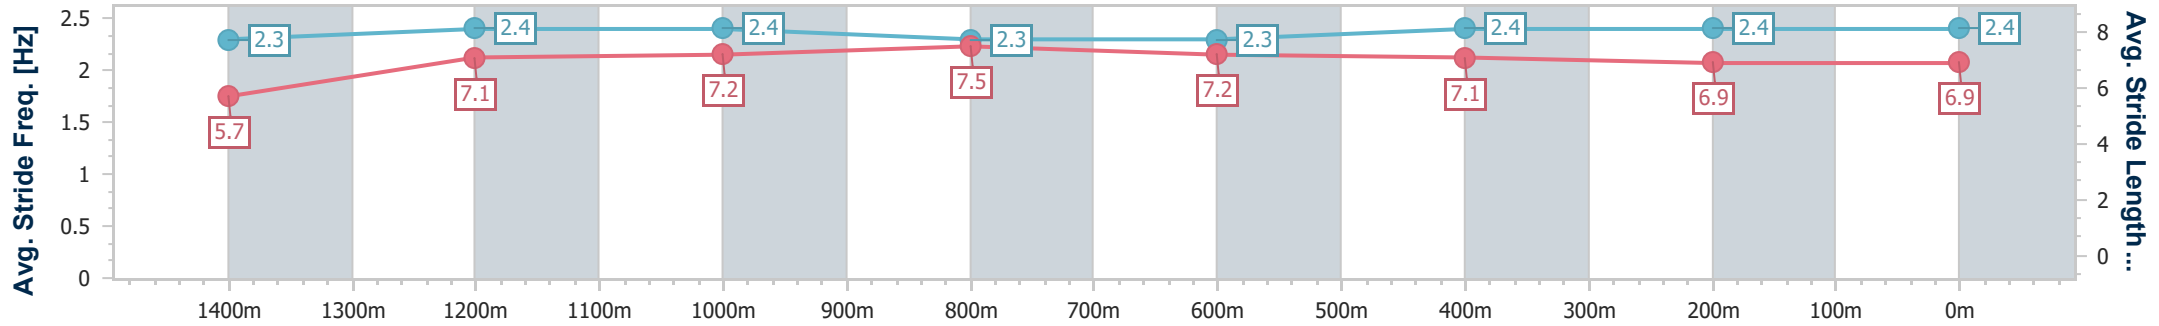

- [ ] Ranking at each section and finish
- .-.- No data available at this section
- NA No data available

Horse/Jockey Name	Hit 'Em Up
Final Rank	7
Fastest Section Time (Section)	0:10.78 (Overall)
Top Speed [km/h] (Section)	63.2 (600m)
Race State	Finished

Aquis Park Gold Coast Poly QLD Professional

Race 4: MEMBERS & MATES GCTC 29 JUNE BENCHMARK 65 Handicap - 1540m

06 April 2024 - 13:34

Track Rating: Synthetic, Weather: Overcast, Rail Position: True

Section	Overall	1400m	1200m	1000m	800m	600m	400m	200m
Section Times	1:33.70 [7] (0:10.78)	1:22.92 [3] (0:11.94)	1:10.98 [3] (0:11.66)	0:59.32 [4] (0:11.61)	0:47.71 [3] (0:11.92)	0:35.79 [3] (0:11.77)	0:24.02 [3] (0:11.95)	0:12.07 [5] (0:12.07)
Average Speed [km/h]	46.7	60.6	61.6	62.3	60.7	62.0	60.6	60.0
Top Speed [km/h]	60.3	61.3	62.8	63.0	61.8	63.2	61.5	61.7
Avg. Dist. to Rail [m]	2.7	0.6	1.0	0.6	1.7	2.7	3.2	3.5
Avg. Stride Freq. [Hz]	2.3	2.4	2.4	2.3	2.3	2.4	2.4	2.4
Avg. Stride Length [m]	5.7	7.1	7.2	7.5	7.2	7.1	6.9	6.9