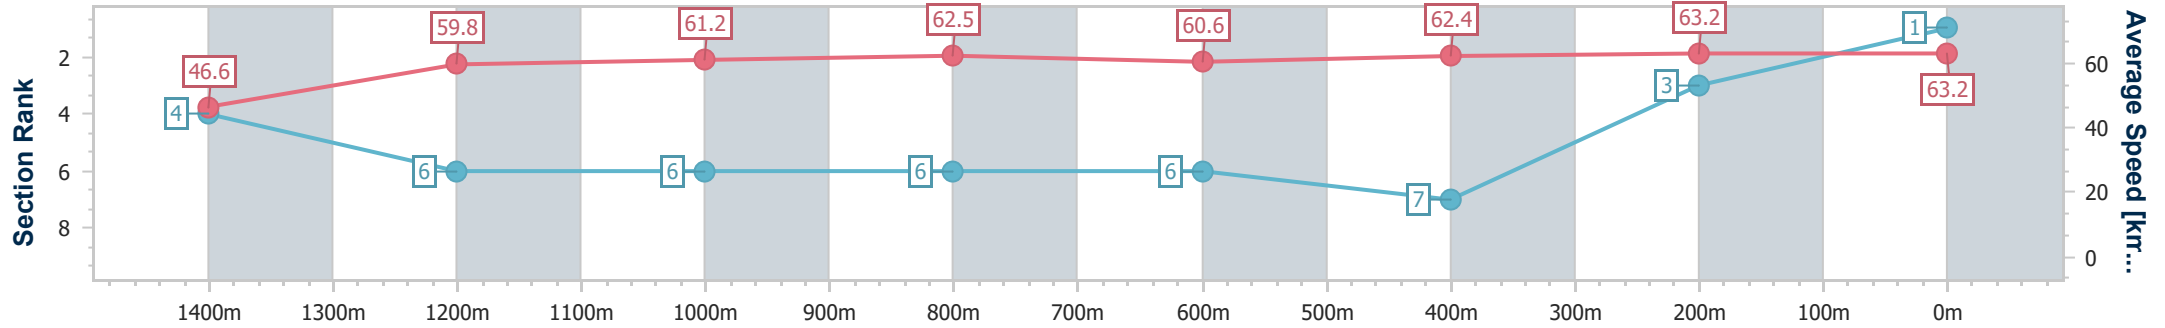

Race 4: MEMBERS & MATES GCTC 29 JUNE BENCHMARK 65 Handicap - 1540m

06 April 2024 - 13:34

Track Rating: Synthetic, Weather: Overcast, Rail Position: True

Section	Overall	1400m	1200m	1000m	800m	600m	400m	200m
Section Times	1:33.07 [1] (0:10.85)	1:22.22 [4] (0:12.19)	1:10.03 [6] (0:11.73)	0:58.30 [6] (0:11.55)	0:46.75 [6] (0:12.03)	0:34.72 [6] (0:11.76)	0:22.96 [7] (0:11.47)	0:11.49 [3] (0:11.49)
Average Speed [km/h]	46.6	59.8	61.2	62.5	60.6	62.4	63.2	63.2
Top Speed [km/h]	58.7	61.6	62.0	63.7	61.5	63.5	64.4	63.4
Avg. Dist. to Rail [m]	4.0	1.6	0.7	0.5	2.8	3.6	4.5	4.5
Avg. Stride Freq. [Hz]	2.2	2.2	2.1	2.1	2.1	2.2	2.3	2.3
Avg. Stride Length [m]	6.0	7.7	8.1	8.3	8.0	8.0	7.8	7.6