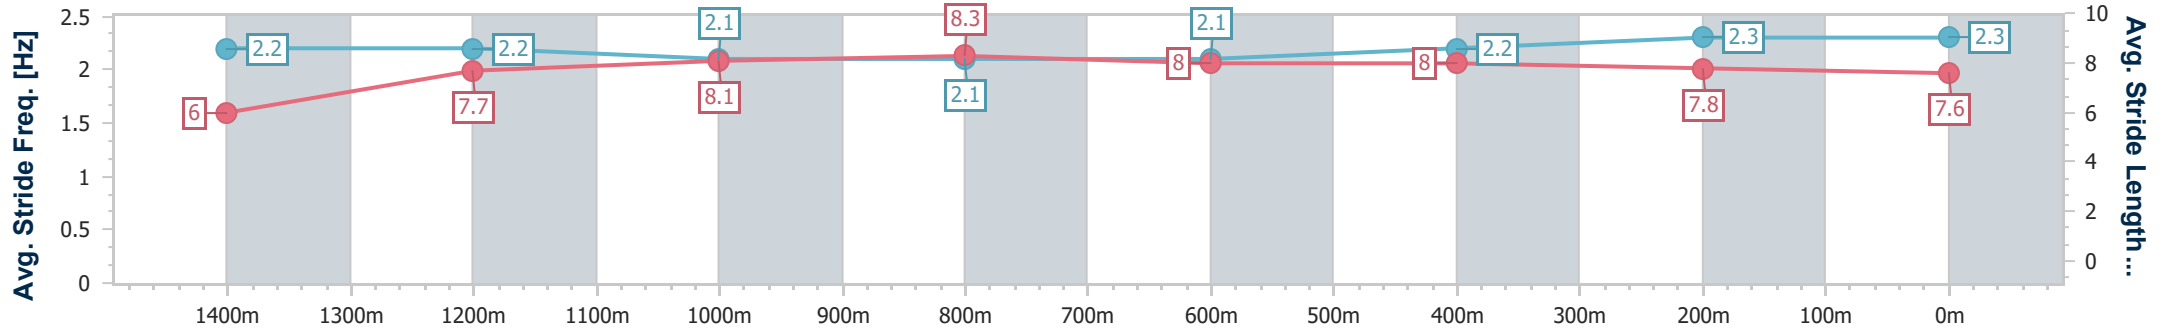

Scratched: Breaking Ground (#5)

Horse/Jockey Name	Kerchak
Final Rank	1
Fastest Section Time (Section)	0:10.85 (Overall)
Top Speed [km/h] (Section)	64.4 (400m)
Race State	Finished

Aquis Park Gold Coast Poly QLD Professional

Race 4: MEMBERS & MATES GCTC 29 JUNE BENCHMARK 65 Handicap - 1540m

06 April 2024 - 13:34

Track Rating: Synthetic, Weather: Overcast, Rail Position: True

Section	Overall	1400m	1200m	1000m	800m	600m	400m	200m
Section Times	1:33.07 [1] (0:10.85)	1:22.22 [4] (0:12.19)	1:10.03 [6] (0:11.73)	0:58.30 [6] (0:11.55)	0:46.75 [6] (0:12.03)	0:34.72 [6] (0:11.76)	0:22.96 [7] (0:11.47)	0:11.49 [3] (0:11.49)
Average Speed [km/h]	46.6	59.8	61.2	62.5	60.6	62.4	63.2	63.2
Top Speed [km/h]	58.7	61.6	62.0	63.7	61.5	63.5	64.4	63.4
Avg. Dist. to Rail [m]	4.0	1.6	0.7	0.5	2.8	3.6	4.5	4.5
Avg. Stride Freq. [Hz]	2.2	2.2	2.1	2.1	2.1	2.2	2.3	2.3
Avg. Stride Length [m]	6.0	7.7	8.1	8.3	8.0	8.0	7.8	7.6