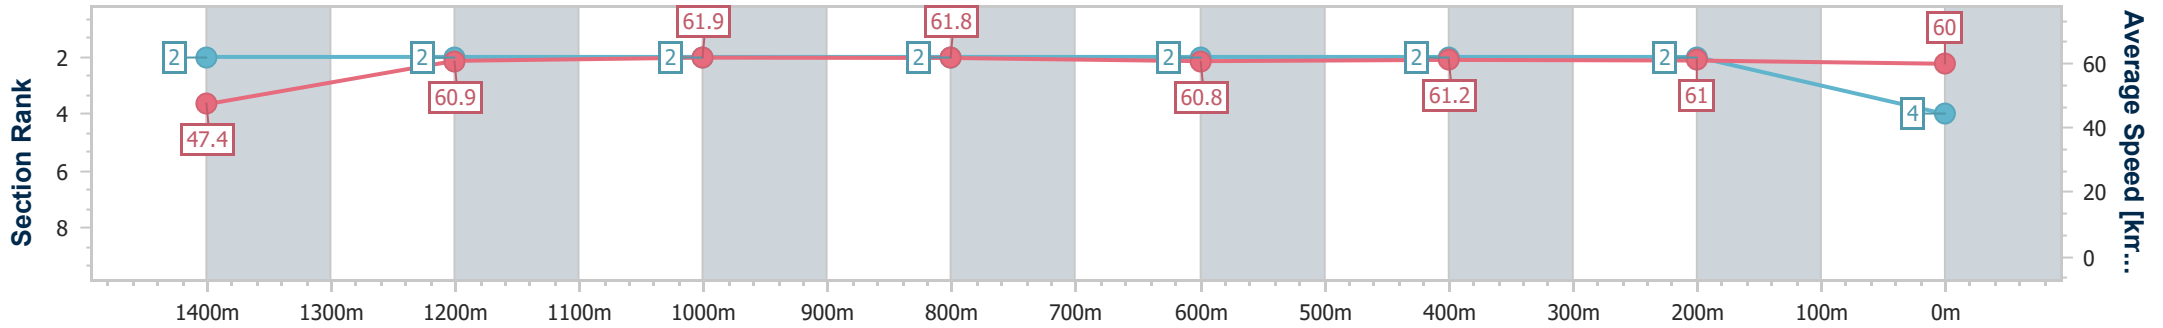

Aquis Park Gold Coast Poly QLD Professional

Race 4: MEMBERS & MATES GCTC 29 JUNE BENCHMARK 65 Handicap - 1540m

06 April 2024 - 13:34

Track Rating: Synthetic, Weather: Overcast, Rail Position: True

Section	Overall	1400m	1200m	1000m	800m	600m	400m	200m
Section Times	1:33.63 [4] (0:10.62)	1:23.01 [2] (0:11.96)	1:11.05 [2] (0:11.64)	0:59.41 [2] (0:11.64)	0:47.77 [2] (0:11.97)	0:35.80 [2] (0:11.82)	0:23.98 [2] (0:11.91)	0:12.07 [2] (0:12.07)
Average Speed [km/h]	47.4	60.9	61.9	61.8	60.8	61.2	61.0	60.0
Top Speed [km/h]	60.8	61.5	63.6	63.8	61.1	62.1	61.4	60.9
Avg. Dist. to Rail [m]	5.4	1.1	1.2	1.1	1.6	1.9	2.0	2.0
Avg. Stride Freq. [Hz]	2.1	2.3	2.2	2.2	2.2	2.2	2.3	2.2
Avg. Stride Length [m]	6.2	7.4	7.6	7.8	7.7	7.6	7.4	7.4