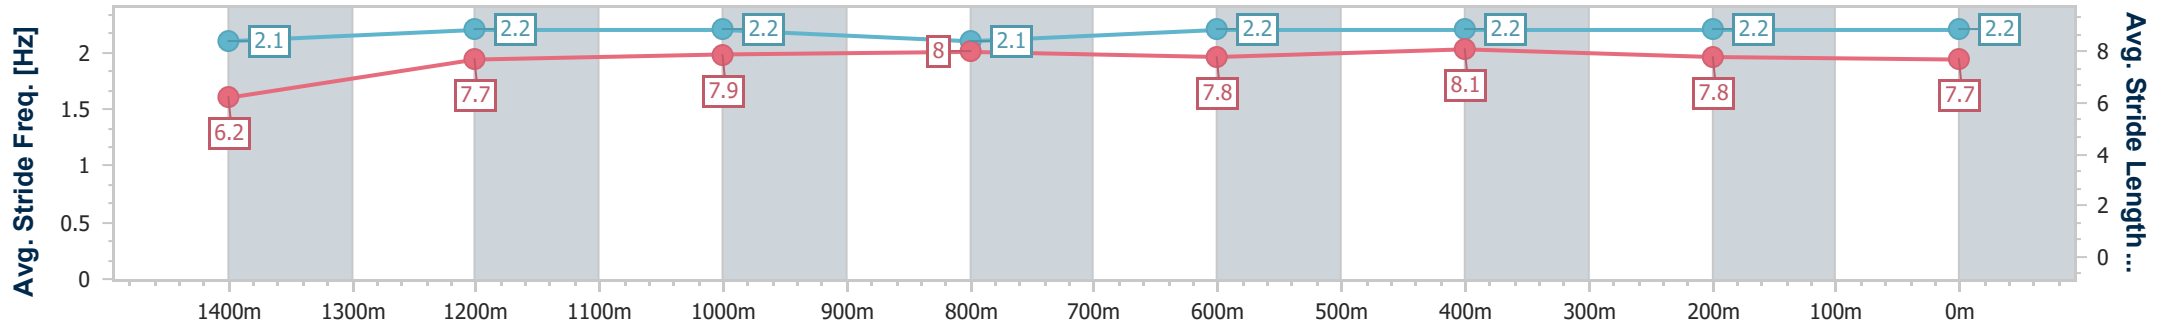

Aquis Park Gold Coast Poly QLD Professional

Race 4: MEMBERS & MATES GCTC 29 JUNE BENCHMARK 65 Handicap - 1540m

06 April 2024 - 13:34

Track Rating: Synthetic, Weather: Overcast, Rail Position: True

Section	Overall	1400m	1200m	1000m	800m	600m	400m	200m
Section Times	1:33.40 [3] (0:10.86)	1:22.54 [5] (0:12.01)	1:10.53 [5] (0:11.75)	0:58.78 [5] (0:11.62)	0:47.16 [5] (0:11.91)	0:35.25 [5] (0:11.77)	0:23.48 [6] (0:11.69)	0:11.79 [4] (0:11.79)
Average Speed [km/h]	46.5	59.8	61.3	61.9	61.3	62.9	62.6	61.2
Top Speed [km/h]	58.5	61.4	62.2	62.6	62.6	63.9	63.1	63.3
Avg. Dist. to Rail [m]	1.8	0.3	0.3	0.3	2.9	5.1	6.2	5.0
Avg. Stride Freq. [Hz]	2.1	2.2	2.2	2.1	2.2	2.2	2.2	2.2
Avg. Stride Length [m]	6.2	7.7	7.9	8.0	7.8	8.1	7.8	7.7