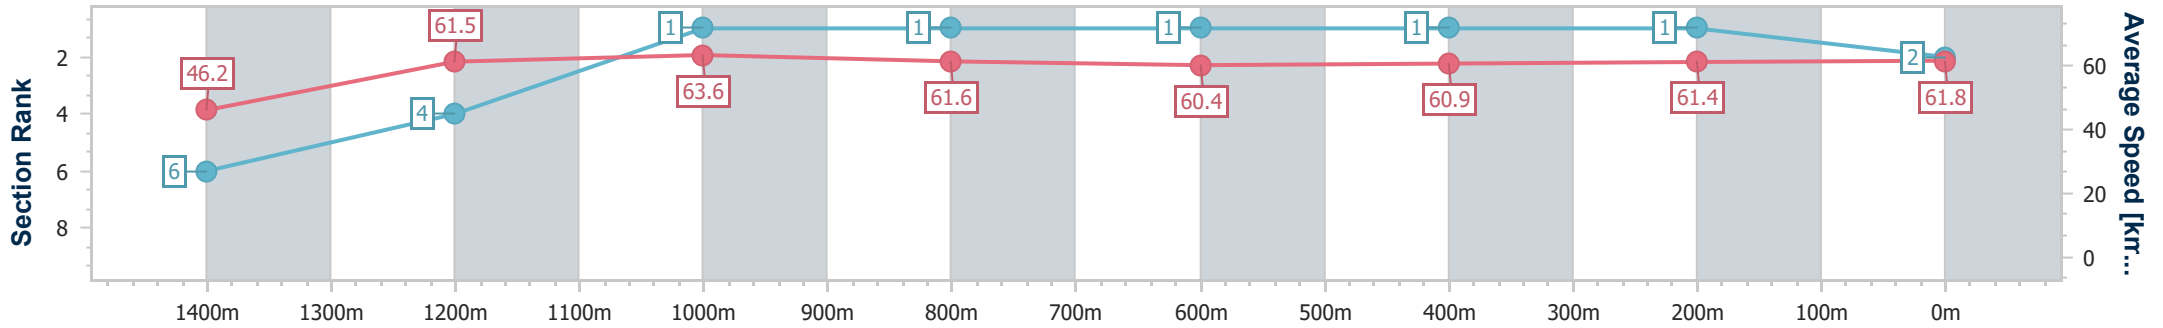

Aquis Park Gold Coast Poly QLD Professional

Race 4: MEMBERS & MATES GCTC 29 JUNE BENCHMARK 65 Handicap - 1540m

06 April 2024 - 13:34

Track Rating: Synthetic, Weather: Overcast, Rail Position: True

Section	Overall	1400m	1200m	1000m	800m	600m	400m	200m
Section Times	1:33.07 [2] (0:10.87)	1:22.20 [6] (0:11.87)	1:10.33 [4] (0:11.28)	0:59.05 [1] (0:11.69)	0:47.36 [1] (0:11.98)	0:35.38 [1] (0:11.91)	0:23.47 [1] (0:11.72)	0:11.75 [1] (0:11.75)
Average Speed [km/h]	46.2	61.5	63.6	61.6	60.4	60.9	61.4	61.8
Top Speed [km/h]	59.6	61.9	65.4	63.6	60.7	62.0	63.4	63.1
Avg. Dist. to Rail [m]	5.9	1.3	2.0	0.3	0.8	1.6	1.1	1.1
Avg. Stride Freq. [Hz]	2.1	2.3	2.3	2.3	2.3	2.3	2.4	2.3
Avg. Stride Length [m]	6.0	7.3	7.6	7.6	7.4	7.4	7.2	7.3