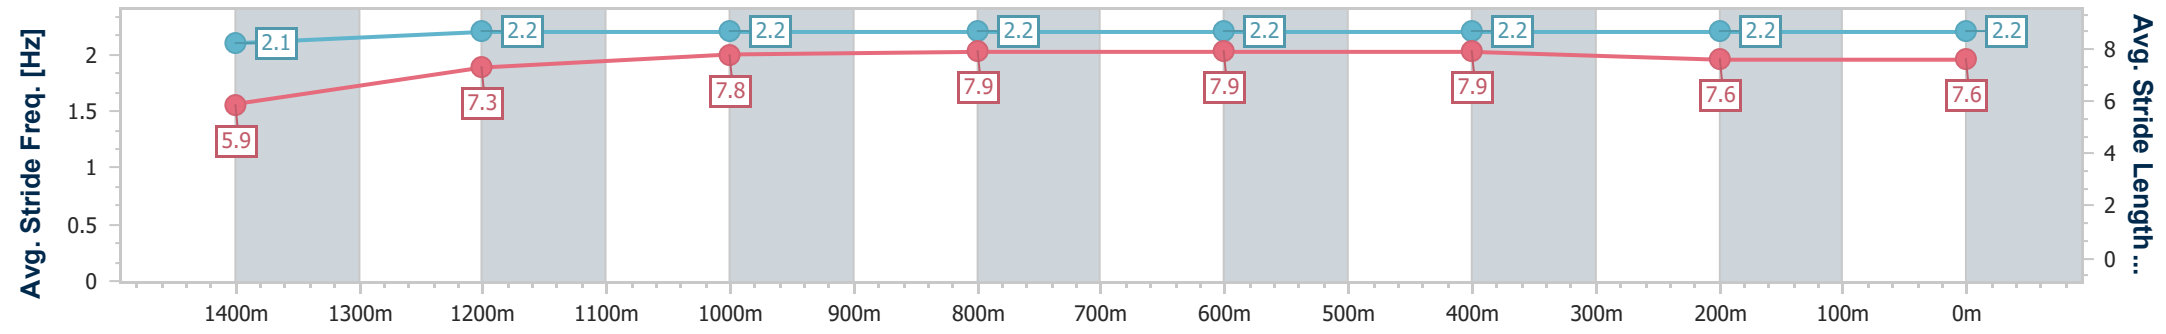

Aquis Park Gold Coast Poly QLD Professional

Race 4: MEMBERS & MATES GCTC 29 JUNE BENCHMARK 65 Handicap - 1540m

06 April 2024 - 13:34

Track Rating: Synthetic, Weather: Overcast, Rail Position: True

Section	Overall	1400m	1200m	1000m	800m	600m	400m	200m						
Section Times	1:33.66 [6] (0:11.06)	1:22.60 [7] (0:12.21)	1:10.39 [7] (0:11.69)	0:58.70 [7] (0:11.58)	0:47.12 [7] (0:11.82)	0:35.30 [7] (0:11.56)	0:23.74 [5] (0:11.87)	0:11.87 [7] (0:11.87)						
Average Speed [km/h]	45.7	59.2	61.5	62.6	62.2	63.3	61.0	61.0						
Top Speed [km/h]	59.0	60.2	62.2	63.8	63.6	63.8	62.3	62.1						
Avg. Dist. to Rail [m]	7.1	0.8	2.5	2.6	3.6	3.1	4.1	6.0						
Avg. Stride Freq. [Hz]	2.1	2.2	2.2	2.2	2.2	2.2	2.2	2.2						
Avg. Stride Length [m]	5.9	7.3	7.8	7.9	7.9	7.9	7.6	7.6						

- [ ] Ranking at each section and finish
- .-.- No data available at this section
- NA No data available

Horse/Jockey Name	Hit 'Em Up
Final Rank	7
Fastest Section Time (Section)	0:10.78 (Overall)
Top Speed [km/h] (Section)	63.2 (600m)
Race State	Finished