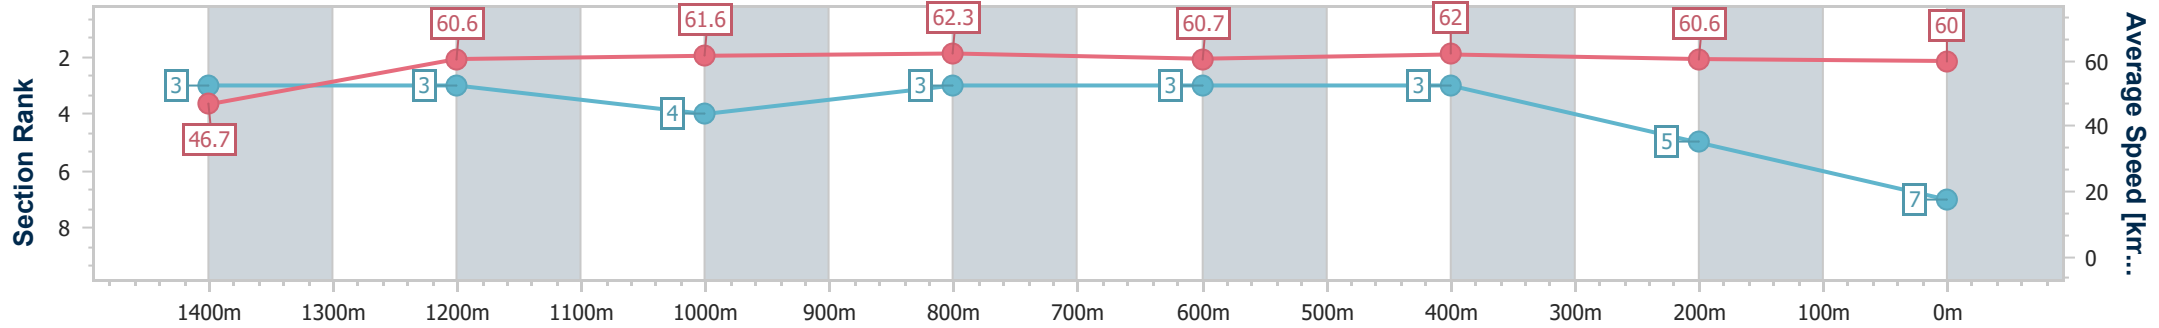

- [ ] Ranking at each section and finish
- .-.- No data available at this section
- NA No data available

Horse/Jockey Name	Hit 'Em Up
Final Rank	7
Fastest Section Time (Section)	0:10.78 (Overall)
Top Speed [km/h] (Section)	63.2 (600m)
Race State	Finished

Aquis Park Gold Coast Poly QLD Professional

Race 4: MEMBERS & MATES GCTC 29 JUNE BENCHMARK 65 Handicap - 1540m

06 April 2024 - 13:34

Track Rating: Synthetic, Weather: Overcast, Rail Position: True

Section	Overall	1400m	1200m	1000m	800m	600m	400m	200m
Section Times	1:33.70 [7] (0:10.78)	1:22.92 [3] (0:11.94)	1:10.98 [3] (0:11.66)	0:59.32 [4] (0:11.61)	0:47.71 [3] (0:11.92)	0:35.79 [3] (0:11.77)	0:24.02 [3] (0:11.95)	0:12.07 [5] (0:12.07)
Average Speed [km/h]	46.7	60.6	61.6	62.3	60.7	62.0	60.6	60.0
Top Speed [km/h]	60.3	61.3	62.8	63.0	61.8	63.2	61.5	61.7
Avg. Dist. to Rail [m]	2.7	0.6	1.0	0.6	1.7	2.7	3.2	3.5
Avg. Stride Freq. [Hz]	2.3	2.4	2.4	2.3	2.3	2.4	2.4	2.4
Avg. Stride Length [m]	5.7	7.1	7.2	7.5	7.2	7.1	6.9	6.9

- [ ] Ranking at each section and finish
- .-.- No data available at this section
- NA No data available

Horse/Jockey Name	Zoomurudi
Final Rank	8
Fastest Section Time (Section)	0:11.14 (Overall)
Top Speed [km/h] (Section)	63.8 (600m)
Race State	Finished