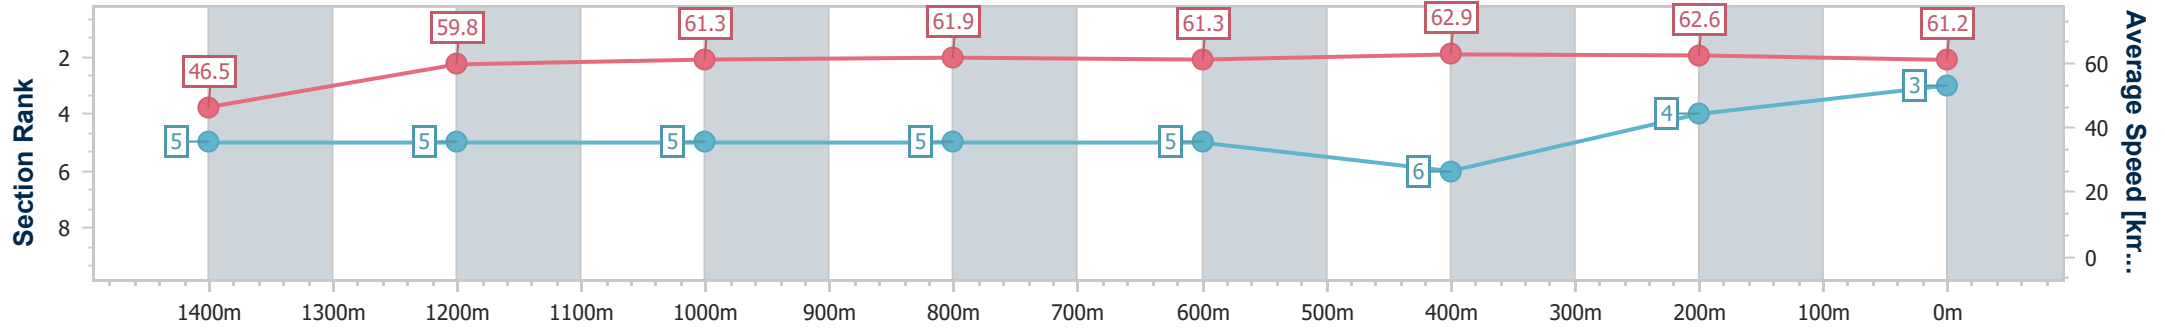

Aquis Park Gold Coast Poly QLD Professional

Race 4: MEMBERS & MATES GCTC 29 JUNE BENCHMARK 65 Handicap - 1540m

06 April 2024 - 13:34

Track Rating: Synthetic, Weather: Overcast, Rail Position: True

Section	Overall	1400m	1200m	1000m	800m	600m	400m	200m
Section Times	1:33.40 [3] (0:10.86)	1:22.54 [5] (0:12.01)	1:10.53 [5] (0:11.75)	0:58.78 [5] (0:11.62)	0:47.16 [5] (0:11.91)	0:35.25 [5] (0:11.77)	0:23.48 [6] (0:11.69)	0:11.79 [4] (0:11.79)
Average Speed [km/h]	46.5	59.8	61.3	61.9	61.3	62.9	62.6	61.2
Top Speed [km/h]	58.5	61.4	62.2	62.6	62.6	63.9	63.1	63.3
Avg. Dist. to Rail [m]	1.8	0.3	0.3	0.3	2.9	5.1	6.2	5.0
Avg. Stride Freq. [Hz]	2.1	2.2	2.2	2.1	2.2	2.2	2.2	2.2
Avg. Stride Length [m]	6.2	7.7	7.9	8.0	7.8	8.1	7.8	7.7