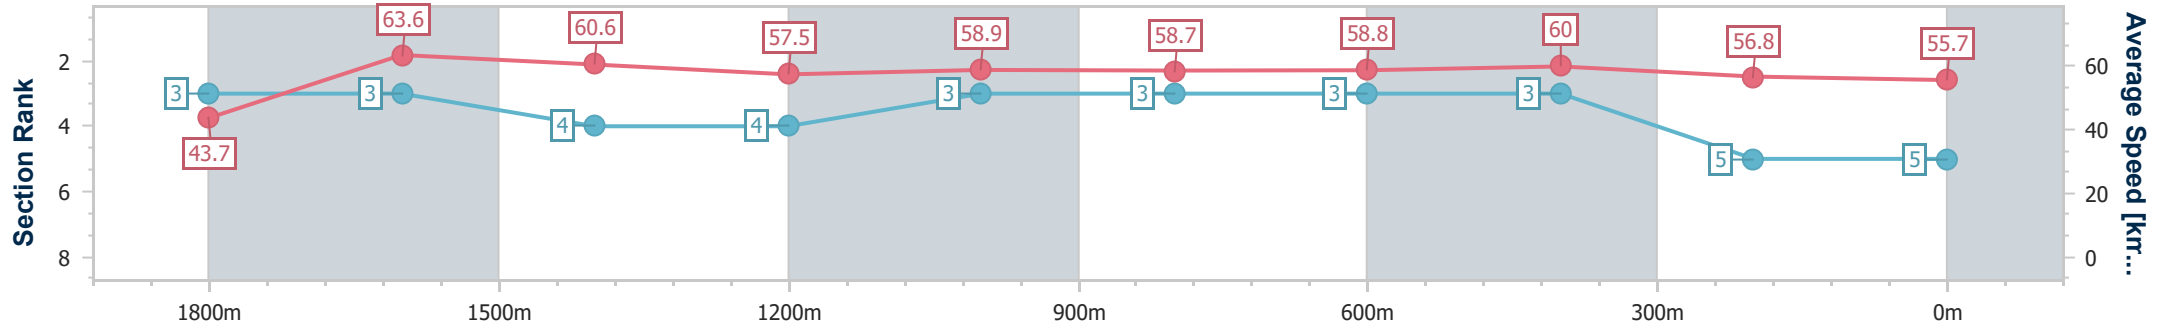

Horse/Jockey Name	Jungle Jet
Final Rank	5
Fastest Section Time (Section)	0:08.24 (Overall)
Top Speed [km/h] (Section)	65.0 (1800m)
Race State	Finished

Aquis Park Gold Coast Poly QLD Professional
Race 1: HOLLINDALE 11 MAY ON SALE Maiden Handicap - 1900m

06 April 2024 - 11:49

Track Rating: Synthetic , Weather: Overcast, Rail Position: True

Section	Overall	1800m	1600m	1400m	1200m	1000m	800m	600m	400m	200m
Section Times	1:58.80 [5] (0:08.24)	1:50.56 [3] (0:11.39)	1:39.17 [3] (0:11.98)	1:27.19 [4] (0:12.58)	1:14.61 [4] (0:12.24)	1:02.37 [3] (0:12.27)	0:50.10 [3] (0:12.39)	0:37.71 [3] (0:12.03)	0:25.68 [3] (0:12.68)	0:13.00 [5] (0:13.00)
Average Speed [km/h]	43.7	63.6	60.6	57.5	58.9	58.7	58.8	60.0	56.8	55.7
Top Speed [km/h]	61.3	65.0	61.7	58.5	59.6	59.4	61.6	62.3	57.8	57.1
Avg. Dist. to Rail [m]	1.0	0.9	1.6	0.8	1.0	1.0	1.8	1.1	2.0	4.0
Avg. Stride Freq. [Hz]	2.3	2.5	2.4	2.3	2.2	2.2	2.3	2.4	2.4	2.3
Avg. Stride Length [m]	5.2	7.1	7.0	6.9	7.3	7.4	7.2	7.1	6.7	6.6

- [ ] Ranking at each section and finish
- -.-.- No data available at this section
- NA No data available