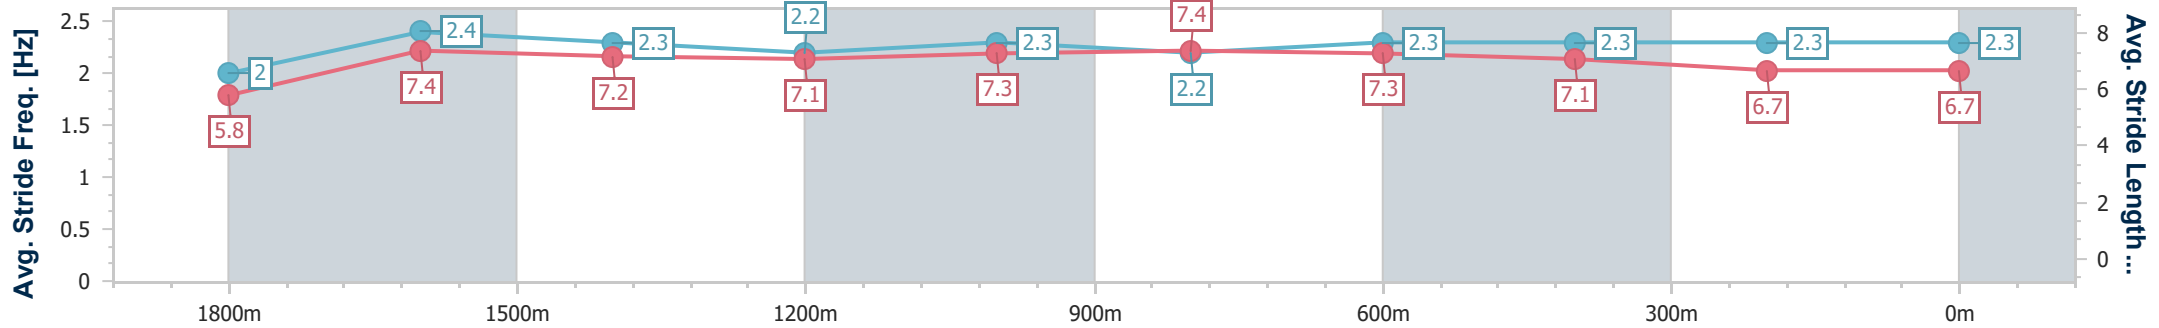

- [ ] Ranking at each section and finish
- .-.- No data available at this section
- NA No data available

Horse/Jockey Name	Drops From The Sky
Final Rank	6
Fastest Section Time (Section)	0:08.49 (Overall)
Top Speed [km/h] (Section)	65.7 (1800m)
Race State	Finished

Aquis Park Gold Coast Poly QLD Professional  
Race 1: HOLLINDALE 11 MAY ON SALE Maiden Handicap - 1900m

06 April 2024 - 11:49

Track Rating: Synthetic , Weather: Overcast, Rail Position: True

Section	Overall	1800m	1600m	1400m	1200m	1000m	800m	600m	400m	200m
Section Times	1:59.30 [6] (0:08.49)	1:50.81 [6] (0:11.41)	1:39.40 [6] (0:11.91)	1:27.49 [5] (0:12.81)	1:14.68 [6] (0:12.14)	1:02.54 [6] (0:12.28)	0:50.26 [5] (0:12.08)	0:38.18 [4] (0:12.07)	0:26.11 [5] (0:12.97)	0:13.14 [6] (0:13.14)
Average Speed [km/h]	42.4	63.4	60.6	56.5	59.4	59.1	60.5	60.1	55.8	55.2
Top Speed [km/h]	60.6	65.7	62.2	57.9	60.4	59.8	62.3	62.9	56.6	58.4
Avg. Dist. to Rail [m]	3.6	2.4	0.8	0.8	1.3	1.9	2.9	2.1	3.0	3.4
Avg. Stride Freq. [Hz]	2.0	2.4	2.3	2.2	2.3	2.2	2.3	2.3	2.3	2.3
Avg. Stride Length [m]	5.8	7.4	7.2	7.1	7.3	7.4	7.3	7.1	6.7	6.7