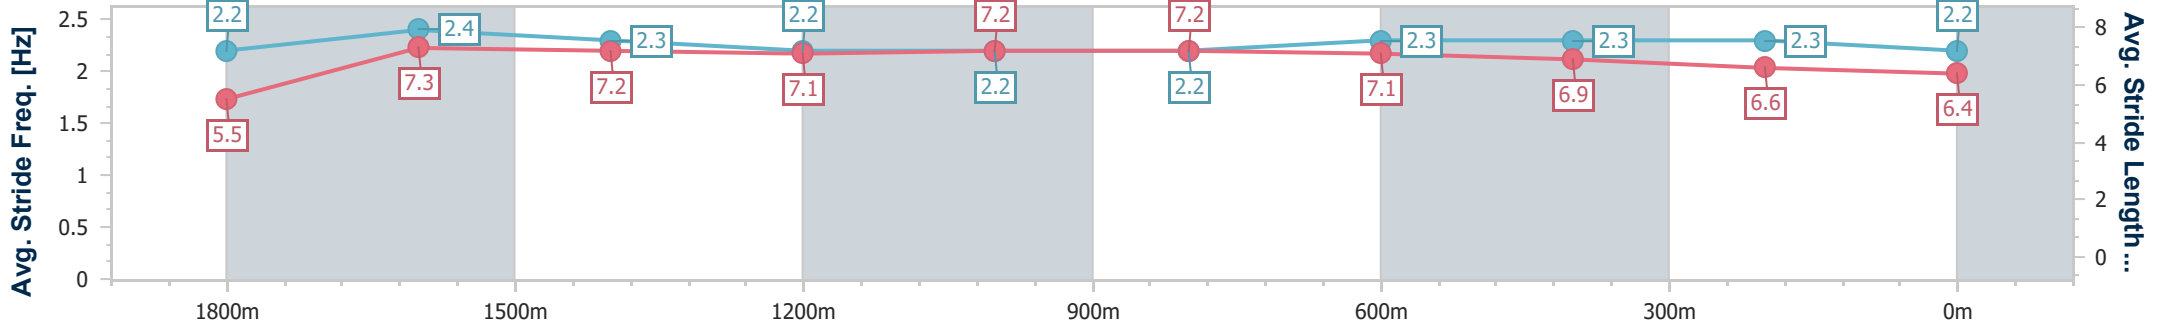

Aquis Park Gold Coast Poly QLD Professional  
Race 1: HOLLINDALE 11 MAY ON SALE Maiden Handicap - 1900m

06 April 2024 - 11:49

Track Rating: Synthetic , Weather: Overcast, Rail Position: True

Section	Overall	1800m	1600m	1400m	1200m	1000m	800m	600m	400m	200m
Section Times	1:59.30 [6] (0:08.49)	1:50.81 [6] (0:11.41)	1:39.40 [6] (0:11.91)	1:27.49 [5] (0:12.81)	1:14.68 [6] (0:12.14)	1:02.54 [6] (0:12.28)	0:50.26 [5] (0:12.08)	0:38.18 [4] (0:12.07)	0:26.11 [5] (0:12.97)	0:13.14 [6] (0:13.14)
Average Speed [km/h]	42.4	63.4	60.6	56.5	59.4	59.1	60.5	60.1	55.8	55.2
Top Speed [km/h]	60.6	65.7	62.2	57.9	60.4	59.8	62.3	62.9	56.6	58.4
Avg. Dist. to Rail [m]	3.6	2.4	0.8	0.8	1.3	1.9	2.9	2.1	3.0	3.4
Avg. Stride Freq. [Hz]	2.0	2.4	2.3	2.2	2.3	2.2	2.3	2.3	2.3	2.3
Avg. Stride Length [m]	5.8	7.4	7.2	7.1	7.3	7.4	7.3	7.1	6.7	6.7

- [ ] Ranking at each section and finish
- .-.- No data available at this section
- NA No data available

Horse/Jockey Name	Lazarus
Final Rank	7
Fastest Section Time (Section)	0:08.31 (Overall)
Top Speed [km/h] (Section)	64.9 (1800m)
Race State	Finished

Aquis Park Gold Coast Poly QLD Professional  
Race 1: HOLLINDALE 11 MAY ON SALE Maiden Handicap - 1900m

06 April 2024 - 11:49

Track Rating: Synthetic , Weather: Overcast, Rail Position: True

Section	Overall	1800m	1600m	1400m	1200m	1000m	800m	600m	400m	200m
Section Times	2:01.51 [7] (0:08.31)	1:53.20 [4] (0:11.37)	1:41.83 [4] (0:11.85)	1:29.98 [3] (0:12.55)	1:17.43 [3] (0:12.36)	1:05.07 [4] (0:12.42)	0:52.65 [4] (0:12.34)	0:40.31 [6] (0:12.54)	0:27.77 [7] (0:13.45)	0:14.32 [7] (0:14.32)
Average Speed [km/h]	43.4	63.2	60.4	56.8	58.2	58.1	58.4	57.0	53.6	50.6
Top Speed [km/h]	61.4	64.9	61.7	58.5	58.6	58.9	60.3	60.4	54.6	53.5
Avg. Dist. to Rail [m]	0.4	0.2	1.4	1.4	0.5	0.4	0.3	0.7	0.9	0.3
Avg. Stride Freq. [Hz]	2.2	2.4	2.3	2.2	2.2	2.2	2.3	2.3	2.3	2.2
Avg. Stride Length [m]	5.5	7.3	7.2	7.1	7.2	7.2	7.1	6.9	6.6	6.4

- [ ] Ranking at each section and finish
- .-.- No data available at this section
- NA No data available