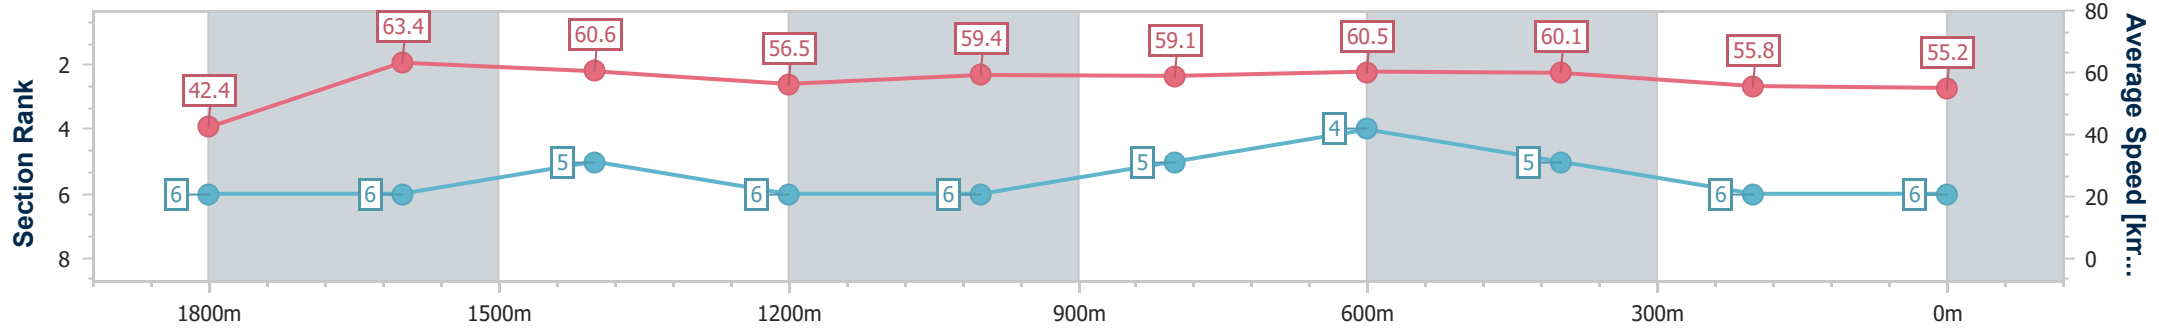

Horse/Jockey Name	Drops From The Sky
Final Rank	6
Fastest Section Time (Section)	0:08.49 (Overall)
Top Speed [km/h] (Section)	65.7 (1800m)
Race State	Finished

Aquis Park Gold Coast Poly QLD Professional
Race 1: HOLLINDALE 11 MAY ON SALE Maiden Handicap - 1900m

06 April 2024 - 11:49

Track Rating: Synthetic , Weather: Overcast, Rail Position: True

Section	Overall	1800m	1600m	1400m	1200m	1000m	800m	600m	400m	200m
Section Times	1:59.30 [6] (0:08.49)	1:50.81 [6] (0:11.41)	1:39.40 [6] (0:11.91)	1:27.49 [5] (0:12.81)	1:14.68 [6] (0:12.14)	1:02.54 [6] (0:12.28)	0:50.26 [5] (0:12.08)	0:38.18 [4] (0:12.07)	0:26.11 [5] (0:12.97)	0:13.14 [6] (0:13.14)
Average Speed [km/h]	42.4	63.4	60.6	56.5	59.4	59.1	60.5	60.1	55.8	55.2
Top Speed [km/h]	60.6	65.7	62.2	57.9	60.4	59.8	62.3	62.9	56.6	58.4
Avg. Dist. to Rail [m]	3.6	2.4	0.8	0.8	1.3	1.9	2.9	2.1	3.0	3.4
Avg. Stride Freq. [Hz]	2.0	2.4	2.3	2.2	2.3	2.2	2.3	2.3	2.3	2.3
Avg. Stride Length [m]	5.8	7.4	7.2	7.1	7.3	7.4	7.3	7.1	6.7	6.7

- [ ] Ranking at each section and finish
- -.-.- No data available at this section
- NA No data available