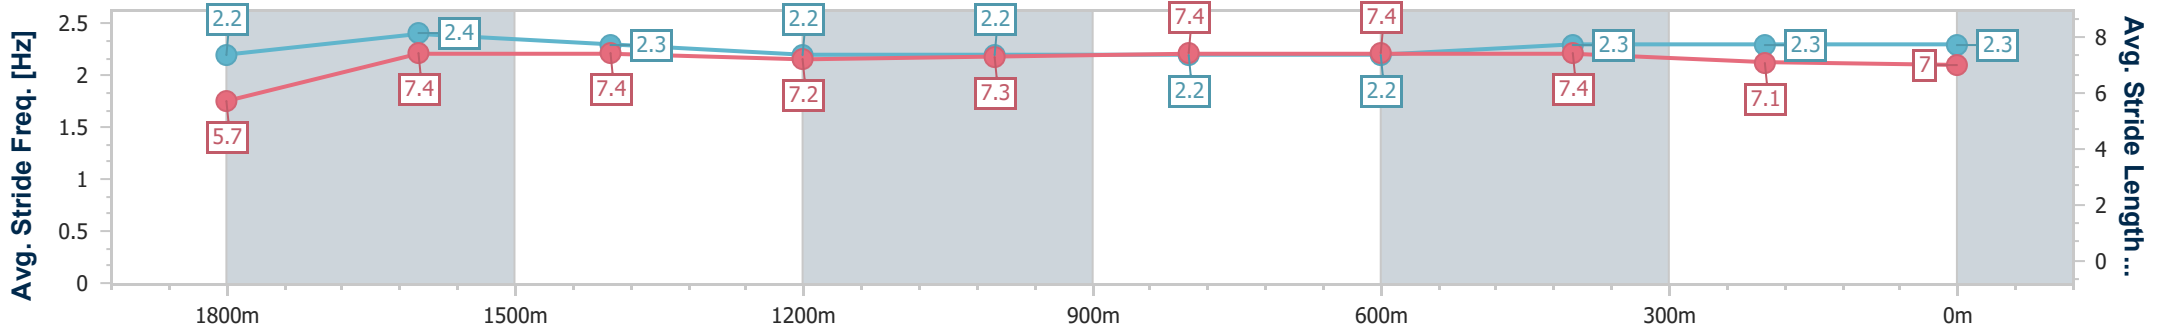

06 April 2024 - 11:49

Track Rating: Synthetic , Weather: Overcast, Rail Position: True

Section	Overall	1800m	1600m	1400m	1200m	1000m	800m	600m	400m	200m
Section Times	1:57.31 [1] (0:08.07)	1:49.24 [1] (0:11.25)	1:37.99 [1] (0:11.90)	1:26.09 [1] (0:12.47)	1:13.62 [1] (0:12.31)	1:01.31 [1] (0:12.32)	0:48.99 [1] (0:12.14)	0:36.85 [1] (0:11.87)	0:24.98 [1] (0:12.32)	0:12.66 [1] (0:12.66)
Average Speed [km/h]	44.7	64.0	60.7	57.7	58.4	58.6	59.5	60.6	58.3	57.2
Top Speed [km/h]	61.7	65.5	62.6	58.4	59.0	59.2	60.6	62.1	59.7	57.9
Avg. Dist. to Rail [m]	4.1	1.7	0.8	0.3	0.5	0.4	0.5	0.2	0.7	1.3
Avg. Stride Freq. [Hz]	2.2	2.4	2.3	2.2	2.2	2.2	2.2	2.3	2.3	2.3
Avg. Stride Length [m]	5.7	7.4	7.4	7.2	7.3	7.4	7.4	7.4	7.1	7.0