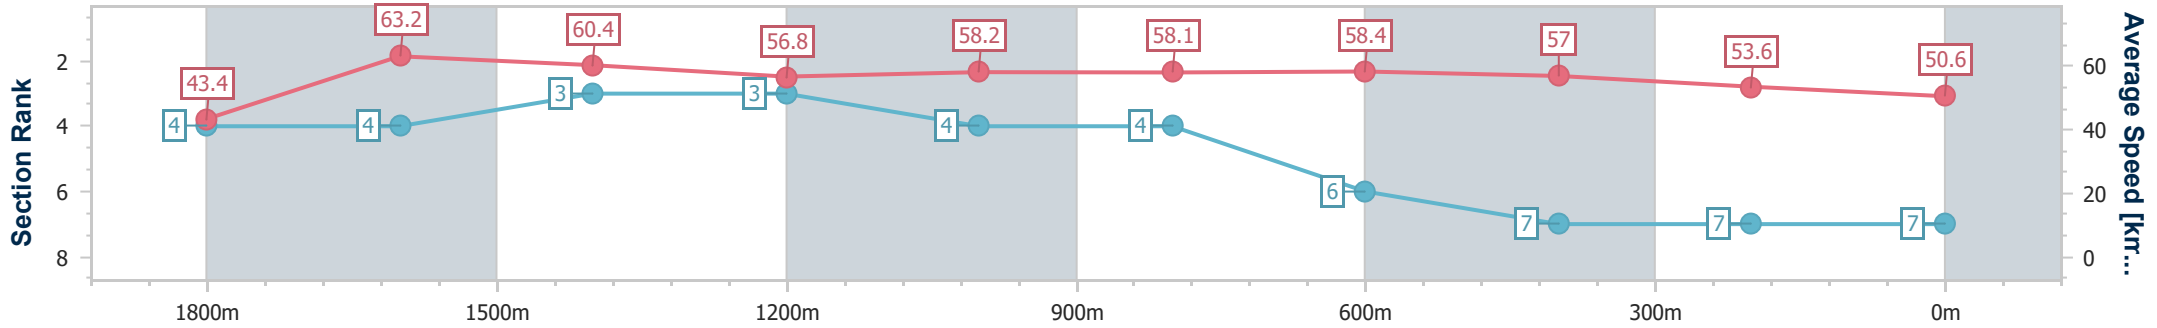

Horse/Jockey Name	Lazarus
Final Rank	7
Fastest Section Time (Section)	0:08.31 (Overall)
Top Speed [km/h] (Section)	64.9 (1800m)
Race State	Finished

Aquis Park Gold Coast Poly QLD Professional
Race 1: HOLLINDALE 11 MAY ON SALE Maiden Handicap - 1900m

06 April 2024 - 11:49

Track Rating: Synthetic , Weather: Overcast, Rail Position: True

Section	Overall	1800m	1600m	1400m	1200m	1000m	800m	600m	400m	200m
Section Times	2:01.51 [7] (0:08.31)	1:53.20 [4] (0:11.37)	1:41.83 [4] (0:11.85)	1:29.98 [3] (0:12.55)	1:17.43 [3] (0:12.36)	1:05.07 [4] (0:12.42)	0:52.65 [4] (0:12.34)	0:40.31 [6] (0:12.54)	0:27.77 [7] (0:13.45)	0:14.32 [7] (0:14.32)
Average Speed [km/h]	43.4	63.2	60.4	56.8	58.2	58.1	58.4	57.0	53.6	50.6
Top Speed [km/h]	61.4	64.9	61.7	58.5	58.6	58.9	60.3	60.4	54.6	53.5
Avg. Dist. to Rail [m]	0.4	0.2	1.4	1.4	0.5	0.4	0.3	0.7	0.9	0.3
Avg. Stride Freq. [Hz]	2.2	2.4	2.3	2.2	2.2	2.2	2.3	2.3	2.3	2.2
Avg. Stride Length [m]	5.5	7.3	7.2	7.1	7.2	7.2	7.1	6.9	6.6	6.4

- [ ] Ranking at each section and finish
- -.-.- No data available at this section
- NA No data available