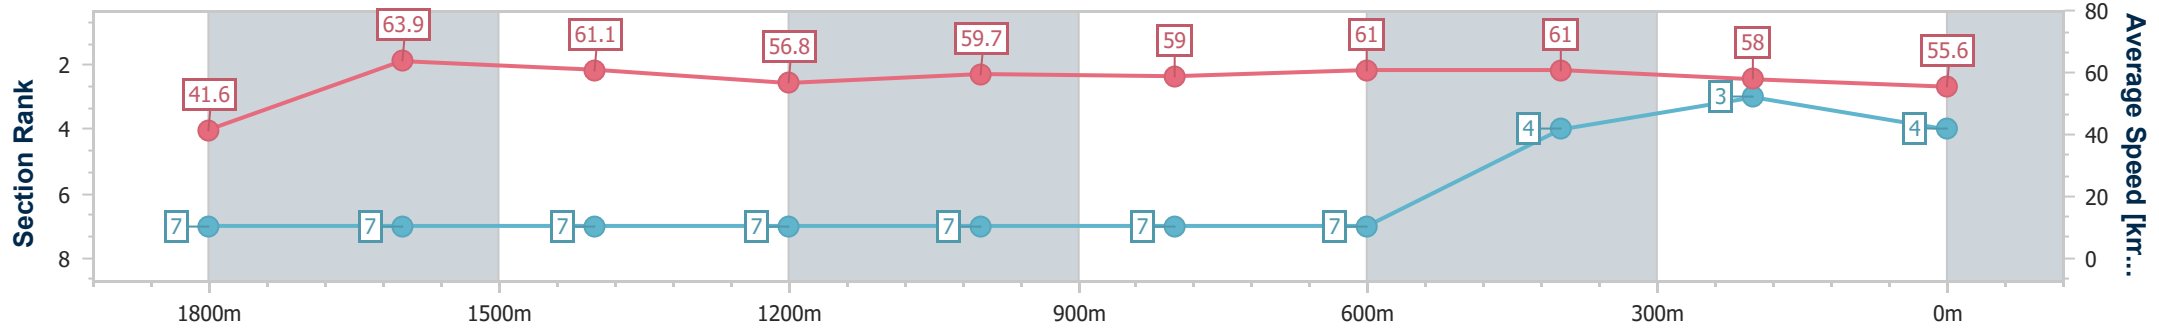

Horse/Jockey Name	With Diamonds
Final Rank	4
Fastest Section Time (Section)	0:08.64 (Overall)
Top Speed [km/h] (Section)	65.7 (1800m)
Race State	Finished

Aquis Park Gold Coast Poly QLD Professional
Race 1: HOLLINDALE 11 MAY ON SALE Maiden Handicap - 1900m

06 April 2024 - 11:49

Track Rating: Synthetic , Weather: Overcast, Rail Position: True

Section	Overall	1800m	1600m	1400m	1200m	1000m	800m	600m	400m	200m
Section Times	1:58.72 [4] (0:08.64)	1:50.08 [7] (0:11.42)	1:38.66 [7] (0:11.87)	1:26.79 [7] (0:12.97)	1:13.82 [7] (0:12.02)	1:01.80 [7] (0:12.32)	0:49.48 [7] (0:11.98)	0:37.50 [7] (0:11.92)	0:25.58 [4] (0:12.53)	0:13.05 [3] (0:13.05)
Average Speed [km/h]	41.6	63.9	61.1	56.8	59.7	59.0	61.0	61.0	58.0	55.6
Top Speed [km/h]	60.8	65.7	63.0	59.1	60.7	59.7	62.7	62.7	59.8	56.8
Avg. Dist. to Rail [m]	5.8	3.9	2.7	2.5	2.3	2.4	2.6	2.7	4.7	5.5
Avg. Stride Freq. [Hz]	2.0	2.5	2.3	2.3	2.3	2.3	2.4	2.4	2.4	2.4
Avg. Stride Length [m]	5.8	7.2	7.2	7.0	7.2	7.2	7.2	7.2	6.7	6.5

- [ ] Ranking at each section and finish
- -.-.- No data available at this section
- NA No data available