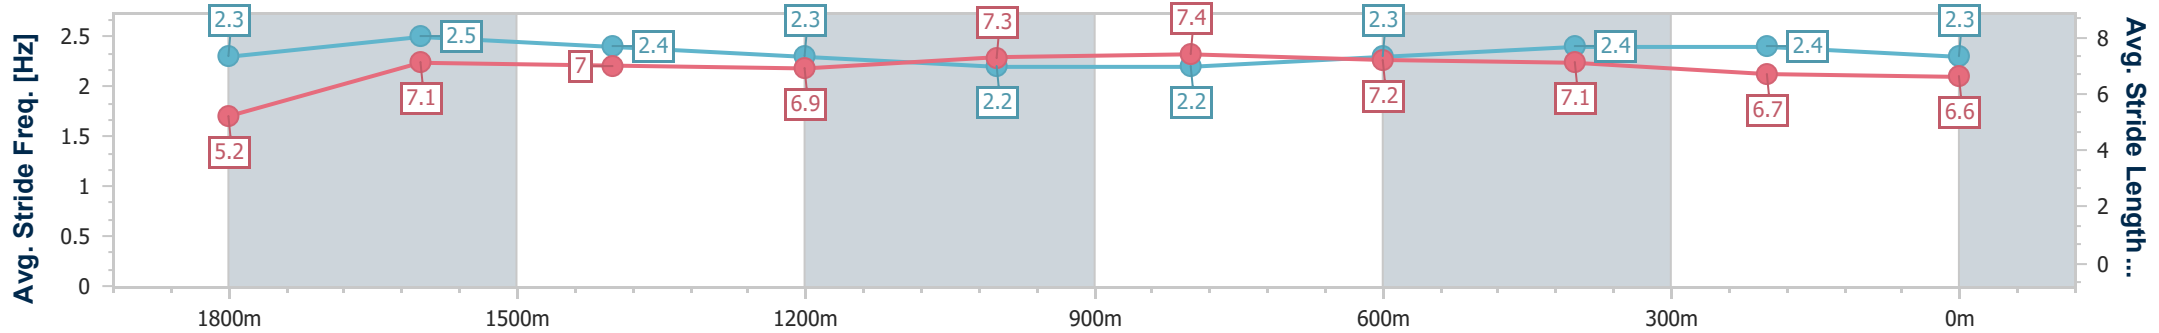

- [ ] Ranking at each section and finish
- .-.- No data available at this section
- NA No data available

Horse/Jockey Name	Jungle Jet
Final Rank	5
Fastest Section Time (Section)	0:08.24 (Overall)
Top Speed [km/h] (Section)	65.0 (1800m)
Race State	Finished

**Aquis Park Gold Coast Poly QLD Professional**  
**Race 1: HOLLINDALE 11 MAY ON SALE Maiden Handicap - 1900m**

06 April 2024 - 11:49

Track Rating: Synthetic , Weather: Overcast, Rail Position: True

Section	Overall	1800m	1600m	1400m	1200m	1000m	800m	600m	400m	200m
Section Times	1:58.80 [5] (0:08.24)	1:50.56 [3] (0:11.39)	1:39.17 [3] (0:11.98)	1:27.19 [4] (0:12.58)	1:14.61 [4] (0:12.24)	1:02.37 [3] (0:12.27)	0:50.10 [3] (0:12.39)	0:37.71 [3] (0:12.03)	0:25.68 [3] (0:12.68)	0:13.00 [5] (0:13.00)
Average Speed [km/h]	43.7	63.6	60.6	57.5	58.9	58.7	58.8	60.0	56.8	55.7
Top Speed [km/h]	61.3	65.0	61.7	58.5	59.6	59.4	61.6	62.3	57.8	57.1
Avg. Dist. to Rail [m]	1.0	0.9	1.6	0.8	1.0	1.0	1.8	1.1	2.0	4.0
Avg. Stride Freq. [Hz]	2.3	2.5	2.4	2.3	2.2	2.2	2.3	2.4	2.4	2.3
Avg. Stride Length [m]	5.2	7.1	7.0	6.9	7.3	7.4	7.2	7.1	6.7	6.6