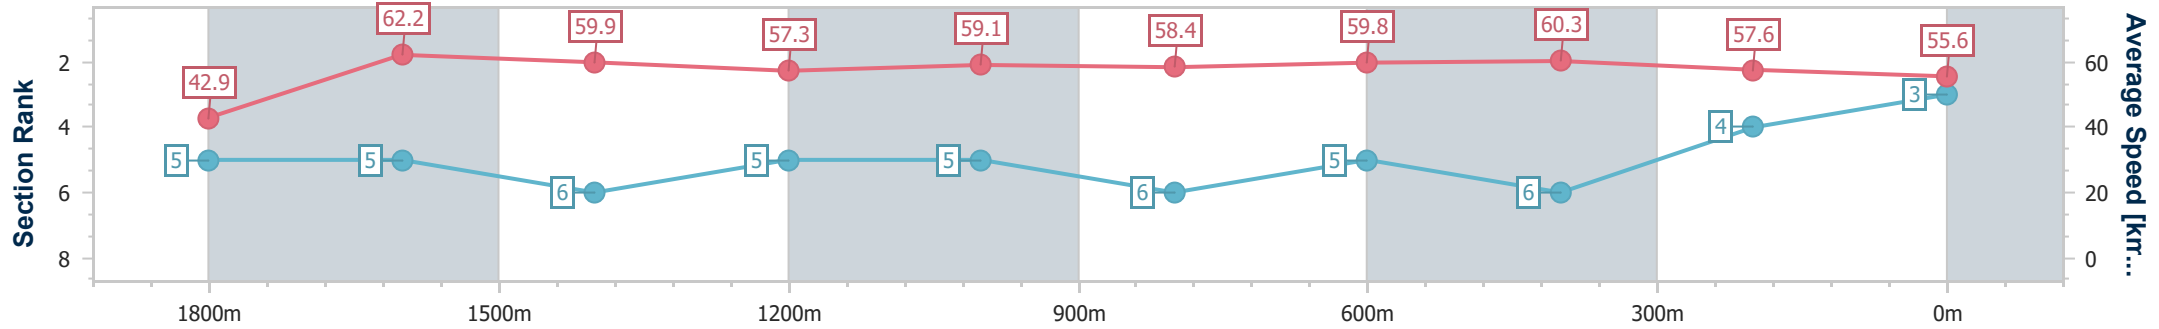

Horse/Jockey Name	Sistine Chapel
Final Rank	3
Fastest Section Time (Section)	0:08.35 (Overall)
Top Speed [km/h] (Section)	63.7 (1800m)
Race State	Finished

Aquis Park Gold Coast Poly QLD Professional
Race 1: HOLLINDALE 11 MAY ON SALE Maiden Handicap - 1900m

06 April 2024 - 11:49

Track Rating: Synthetic , Weather: Overcast, Rail Position: True

Section	Overall	1800m	1600m	1400m	1200m	1000m	800m	600m	400m	200m
Section Times	1:58.68 [3] (0:08.35)	1:50.33 [5] (0:11.55)	1:38.78 [5] (0:11.99)	1:26.79 [6] (0:12.67)	1:14.12 [5] (0:12.19)	1:01.93 [5] (0:12.32)	0:49.61 [6] (0:12.11)	0:37.50 [5] (0:12.02)	0:25.48 [6] (0:12.54)	0:12.94 [4] (0:12.94)
Average Speed [km/h]	42.9	62.2	59.9	57.3	59.1	58.4	59.8	60.3	57.6	55.6
Top Speed [km/h]	59.7	63.7	60.6	59.0	59.9	59.0	61.5	62.5	58.0	57.6
Avg. Dist. to Rail [m]	1.5	0.9	0.5	0.6	0.6	0.8	1.2	1.2	2.2	1.1
Avg. Stride Freq. [Hz]	---	---	---	---	---	---	---	---	---	---
Avg. Stride Length [m]	---	---	---	---	---	---	---	---	---	---

- [ ] Ranking at each section and finish
- --- No data available at this section
- NA No data available