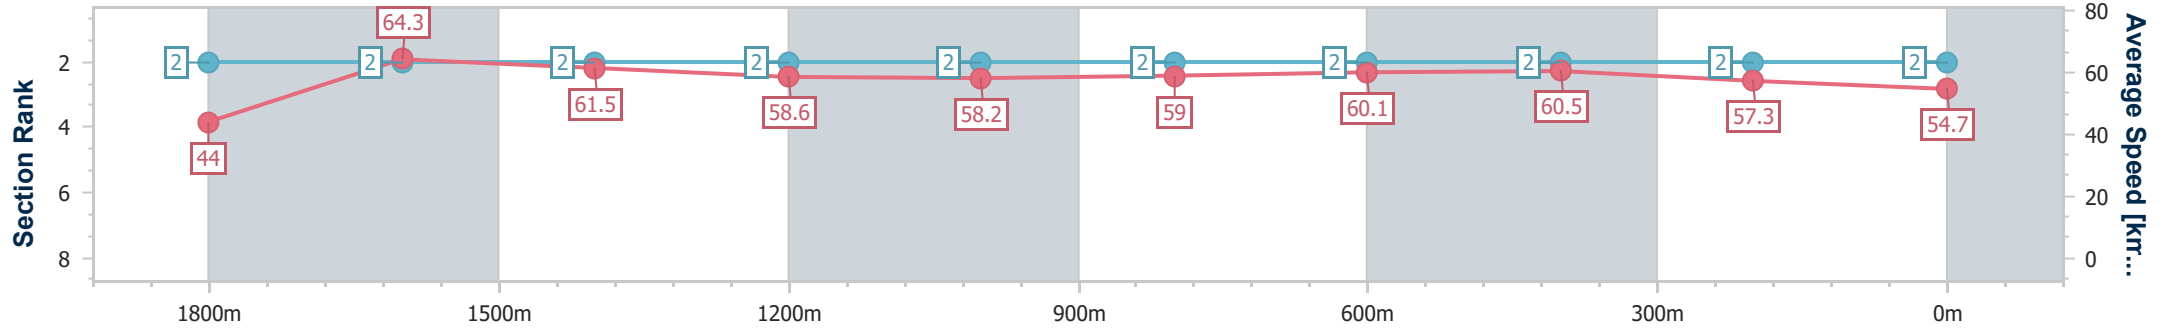

Horse/Jockey Name	Push Turbo
Final Rank	2
Fastest Section Time (Section)	0:08.23 (Overall)
Top Speed [km/h] (Section)	66.8 (1800m)
Race State	Finished

Aquis Park Gold Coast Poly QLD Professional
Race 1: HOLLINDALE 11 MAY ON SALE Maiden Handicap - 1900m

06 April 2024 - 11:49

Track Rating: Synthetic , Weather: Overcast, Rail Position: True

Section	Overall	1800m	1600m	1400m	1200m	1000m	800m	600m	400m	200m
Section Times	1:58.39 [2] (0:08.23)	1:50.16 [2] (0:11.24)	1:38.92 [2] (0:11.88)	1:27.04 [2] (0:12.44)	1:14.60 [2] (0:12.34)	1:02.26 [2] (0:12.29)	0:49.97 [2] (0:12.12)	0:37.85 [2] (0:12.05)	0:25.80 [2] (0:12.61)	0:13.19 [2] (0:13.19)
Average Speed [km/h]	44.0	64.3	61.5	58.6	58.2	59.0	60.1	60.5	57.3	54.7
Top Speed [km/h]	60.5	66.8	63.3	59.2	59.0	59.6	61.9	62.1	58.8	55.5
Avg. Dist. to Rail [m]	2.5	2.3	2.8	1.6	2.1	1.9	2.0	2.3	2.3	3.4
Avg. Stride Freq. [Hz]	2.1	2.4	2.3	2.2	2.1	2.2	2.2	2.3	2.2	2.2
Avg. Stride Length [m]	5.8	7.5	7.5	7.6	7.5	7.6	7.5	7.4	7.1	6.9

- [ ] Ranking at each section and finish
- -.-.- No data available at this section
- NA No data available