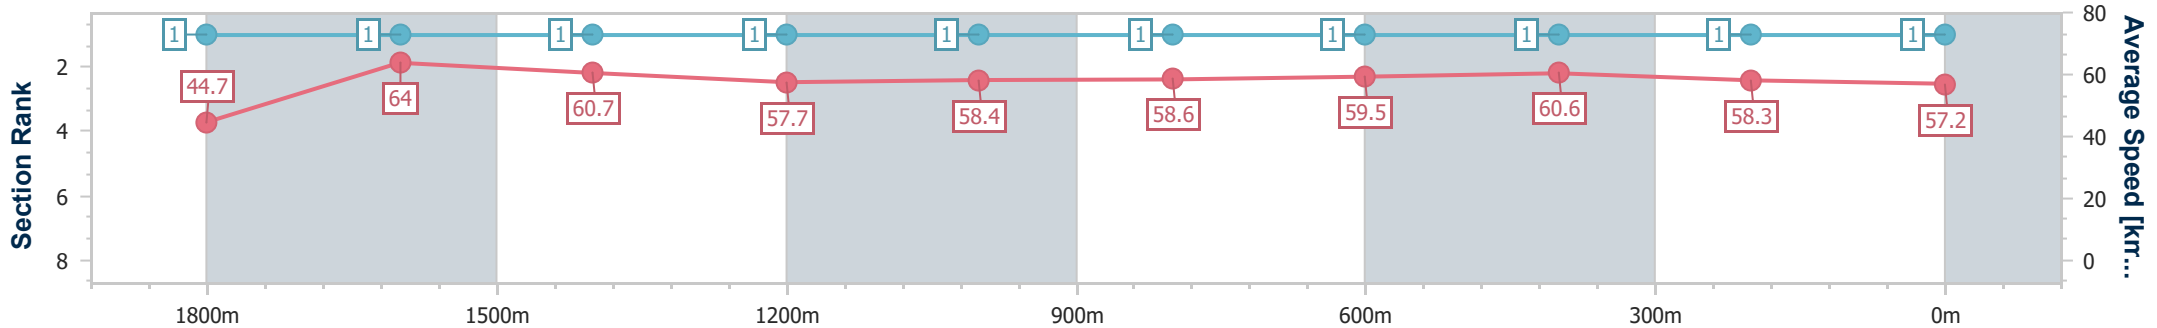

06 April 2024 - 11:49

Track Rating: Synthetic , Weather: Overcast, Rail Position: True

Section	Overall	1800m	1600m	1400m	1200m	1000m	800m	600m	400m	200m
Section Times	1:57.31 [1] (0:08.07)	1:49.24 [1] (0:11.25)	1:37.99 [1] (0:11.90)	1:26.09 [1] (0:12.47)	1:13.62 [1] (0:12.31)	1:01.31 [1] (0:12.32)	0:48.99 [1] (0:12.14)	0:36.85 [1] (0:11.87)	0:24.98 [1] (0:12.32)	0:12.66 [1] (0:12.66)
Average Speed [km/h]	44.7	64.0	60.7	57.7	58.4	58.6	59.5	60.6	58.3	57.2
Top Speed [km/h]	61.7	65.5	62.6	58.4	59.0	59.2	60.6	62.1	59.7	57.9
Avg. Dist. to Rail [m]	4.1	1.7	0.8	0.3	0.5	0.4	0.5	0.2	0.7	1.3
Avg. Stride Freq. [Hz]	2.2	2.4	2.3	2.2	2.2	2.2	2.2	2.3	2.3	2.3
Avg. Stride Length [m]	5.7	7.4	7.4	7.2	7.3	7.4	7.4	7.4	7.1	7.0