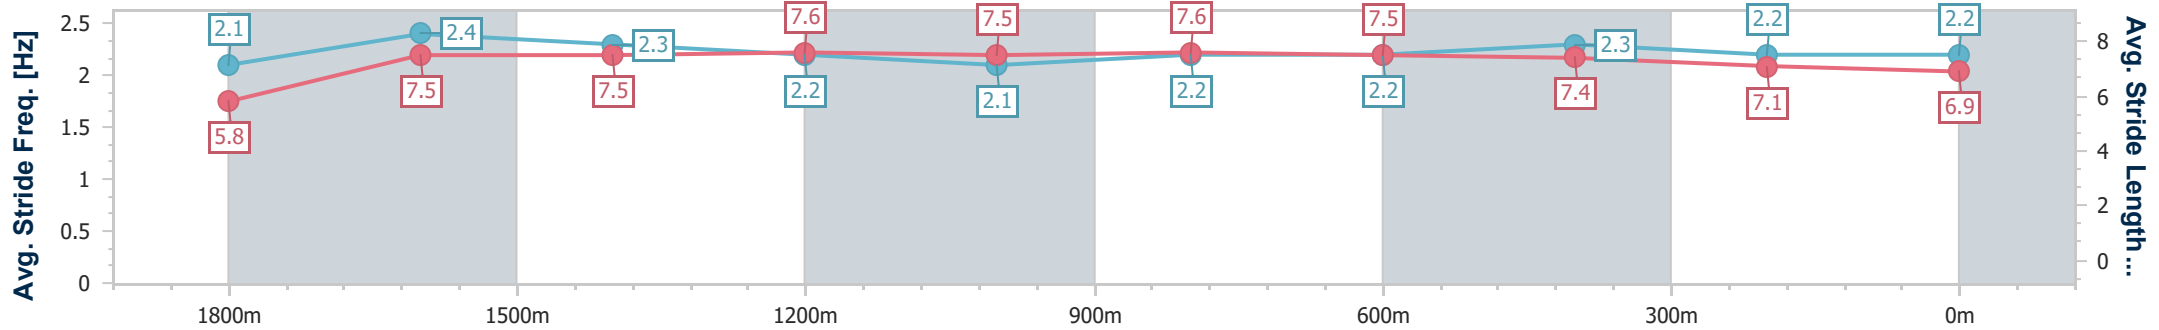

Horse/Jockey Name	Push Turbo
Final Rank	2
Fastest Section Time (Section)	0:08.23 (Overall)
Top Speed [km/h] (Section)	66.8 (1800m)
Race State	Finished

Aquis Park Gold Coast Poly QLD Professional
Race 1: HOLLINDALE 11 MAY ON SALE Maiden Handicap - 1900m

06 April 2024 - 11:49

Track Rating: Synthetic , Weather: Overcast, Rail Position: True

Section	Overall	1800m	1600m	1400m	1200m	1000m	800m	600m	400m	200m
Section Times	1:58.39 [2] (0:08.23)	1:50.16 [2] (0:11.24)	1:38.92 [2] (0:11.88)	1:27.04 [2] (0:12.44)	1:14.60 [2] (0:12.34)	1:02.26 [2] (0:12.29)	0:49.97 [2] (0:12.12)	0:37.85 [2] (0:12.05)	0:25.80 [2] (0:12.61)	0:13.19 [2] (0:13.19)
Average Speed [km/h]	44.0	64.3	61.5	58.6	58.2	59.0	60.1	60.5	57.3	54.7
Top Speed [km/h]	60.5	66.8	63.3	59.2	59.0	59.6	61.9	62.1	58.8	55.5
Avg. Dist. to Rail [m]	2.5	2.3	2.8	1.6	2.1	1.9	2.0	2.3	2.3	3.4
Avg. Stride Freq. [Hz]	2.1	2.4	2.3	2.2	2.1	2.2	2.2	2.3	2.2	2.2
Avg. Stride Length [m]	5.8	7.5	7.5	7.6	7.5	7.6	7.5	7.4	7.1	6.9

- [ ] Ranking at each section and finish
- -.-.- No data available at this section
- NA No data available