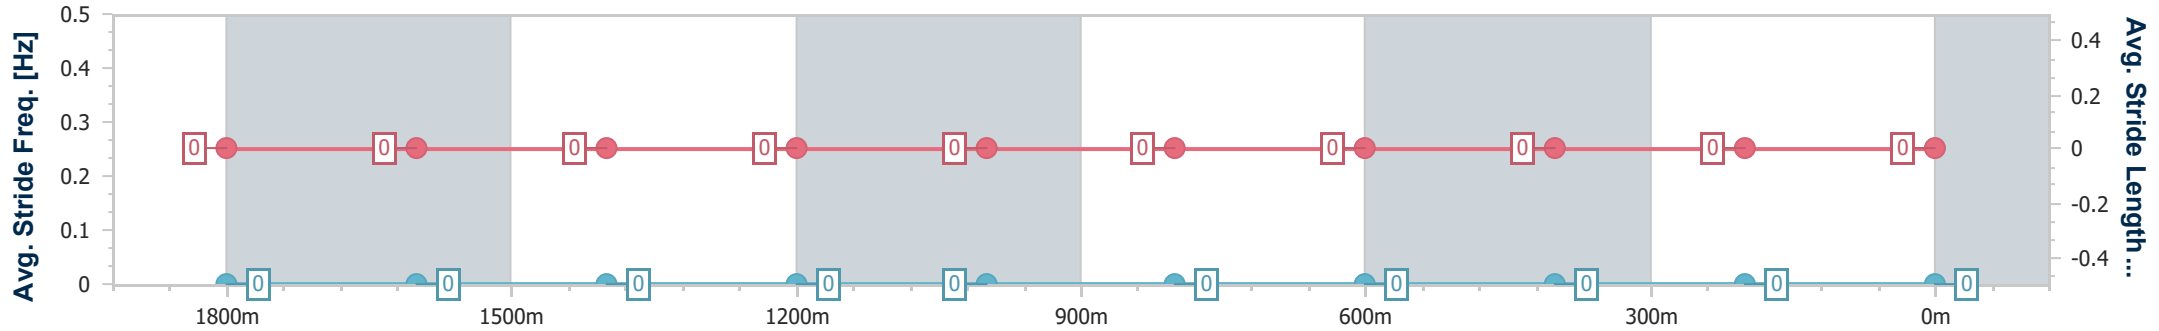

Horse/Jockey Name	Sistine Chapel
Final Rank	3
Fastest Section Time (Section)	0:08.35 (Overall)
Top Speed [km/h] (Section)	63.7 (1800m)
Race State	Finished

Aquis Park Gold Coast Poly QLD Professional
Race 1: HOLLINDALE 11 MAY ON SALE Maiden Handicap - 1900m

06 April 2024 - 11:49

Track Rating: Synthetic , Weather: Overcast, Rail Position: True

Section	Overall	1800m	1600m	1400m	1200m	1000m	800m	600m	400m	200m
Section Times	1:58.68 [3] (0:08.35)	1:50.33 [5] (0:11.55)	1:38.78 [5] (0:11.99)	1:26.79 [6] (0:12.67)	1:14.12 [5] (0:12.19)	1:01.93 [5] (0:12.32)	0:49.61 [6] (0:12.11)	0:37.50 [5] (0:12.02)	0:25.48 [6] (0:12.54)	0:12.94 [4] (0:12.94)
Average Speed [km/h]	42.9	62.2	59.9	57.3	59.1	58.4	59.8	60.3	57.6	55.6
Top Speed [km/h]	59.7	63.7	60.6	59.0	59.9	59.0	61.5	62.5	58.0	57.6
Avg. Dist. to Rail [m]	1.5	0.9	0.5	0.6	0.6	0.8	1.2	1.2	2.2	1.1
Avg. Stride Freq. [Hz]	---	---	---	---	---	---	---	---	---	---
Avg. Stride Length [m]	---	---	---	---	---	---	---	---	---	---

- [ ] Ranking at each section and finish
- --- No data available at this section
- NA No data available