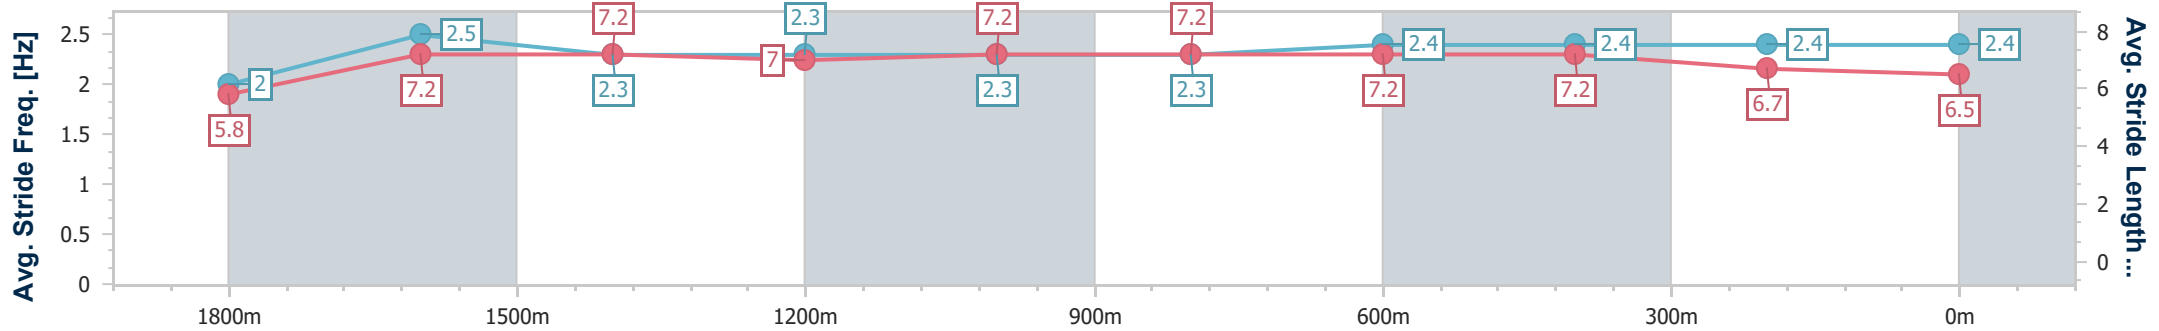

Horse/Jockey Name	With Diamonds
Final Rank	4
Fastest Section Time (Section)	0:08.64 (Overall)
Top Speed [km/h] (Section)	65.7 (1800m)
Race State	Finished

Aquis Park Gold Coast Poly QLD Professional
Race 1: HOLLINDALE 11 MAY ON SALE Maiden Handicap - 1900m

06 April 2024 - 11:49

Track Rating: Synthetic , Weather: Overcast, Rail Position: True

Section	Overall	1800m	1600m	1400m	1200m	1000m	800m	600m	400m	200m
Section Times	1:58.72 [4] (0:08.64)	1:50.08 [7] (0:11.42)	1:38.66 [7] (0:11.87)	1:26.79 [7] (0:12.97)	1:13.82 [7] (0:12.02)	1:01.80 [7] (0:12.32)	0:49.48 [7] (0:11.98)	0:37.50 [7] (0:11.92)	0:25.58 [4] (0:12.53)	0:13.05 [3] (0:13.05)
Average Speed [km/h]	41.6	63.9	61.1	56.8	59.7	59.0	61.0	61.0	58.0	55.6
Top Speed [km/h]	60.8	65.7	63.0	59.1	60.7	59.7	62.7	62.7	59.8	56.8
Avg. Dist. to Rail [m]	5.8	3.9	2.7	2.5	2.3	2.4	2.6	2.7	4.7	5.5
Avg. Stride Freq. [Hz]	2.0	2.5	2.3	2.3	2.3	2.3	2.4	2.4	2.4	2.4
Avg. Stride Length [m]	5.8	7.2	7.2	7.0	7.2	7.2	7.2	7.2	6.7	6.5

- [ ] Ranking at each section and finish
- -.-.- No data available at this section
- NA No data available