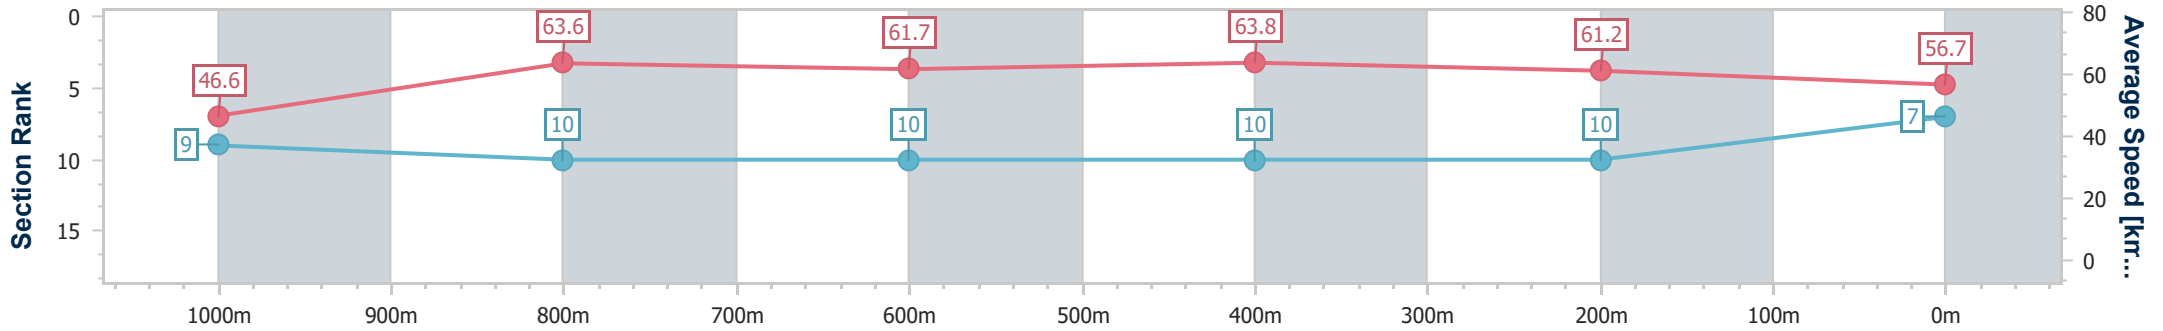

- [] Ranking at each section and finish
- .-.- No data available at this section
- NA No data available

Horse/Jockey Name	Roznamla
Final Rank	7
Fastest Section Time (Section)	0:07.73 (Overall)
Top Speed [km/h] (Section)	66.5 (1000m)
Race State	Finished

Rockhampton QLD Professional
 Race 6: PHIL PEEL JEWELLER Class 1 Handicap - 1100m
 05 April 2024 - 16:42
 Track Rating: Heavy 9, Weather: Showery, Rail Position: True

Section	Overall	1000m	800m	600m	400m	200m
Section Times	1:06.65 [7] (0:07.73)	0:58.92 [9] (0:11.32)	0:47.60 [10] (0:11.83)	0:35.77 [10] (0:11.29)	0:24.48 [10] (0:11.78)	0:12.70 [10] (0:12.70)
Average Speed [km/h]	46.6	63.6	61.7	63.8	61.2	56.7
Top Speed [km/h]	60.4	66.5	62.5	65.7	64.0	58.6
Avg. Dist. to Rail [m]	5.1	0.5	1.7	6.7	7.9	8.1
Avg. Stride Freq. [Hz]	2.3	2.4	2.3	2.4	2.3	2.2
Avg. Stride Length [m]	6.0	7.5	7.3	7.6	7.4	7.2