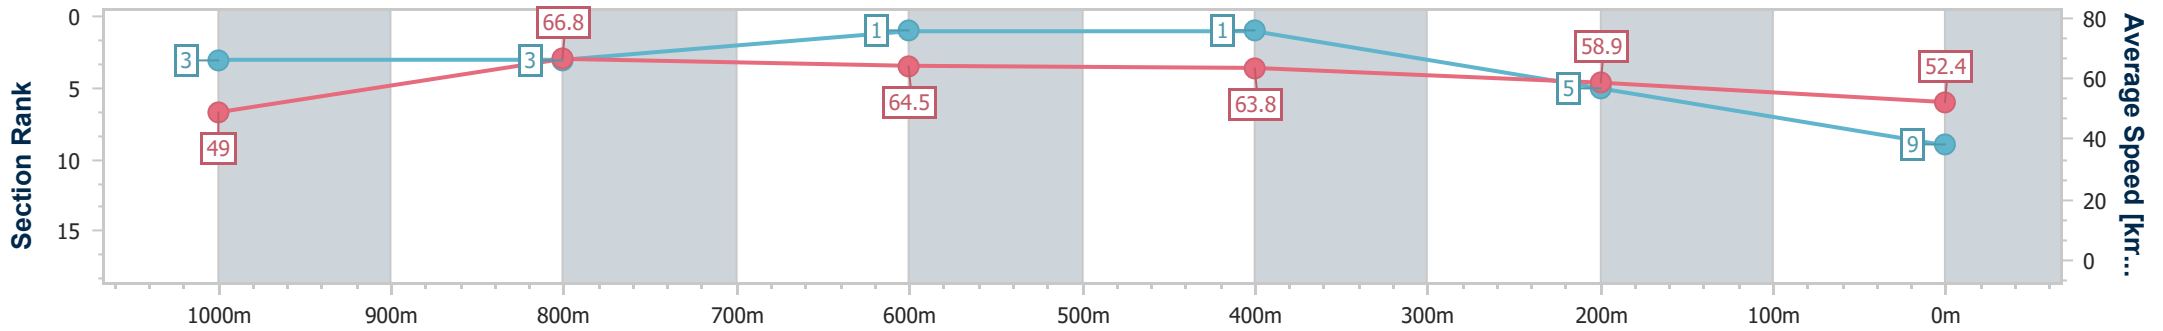

Rockhampton QLD Professional
 Race 6: PHIL PEEL JEWELLER Class 1 Handicap - 1100m
 05 April 2024 - 16:42
 Track Rating: Heavy 9, Weather: Showery, Rail Position: True

Section	Overall	1000m	800m	600m	400m	200m
Section Times	1:06.89 [8] (0:07.27)	0:59.62 [2] (0:11.09)	0:48.53 [2] (0:11.58)	0:36.95 [2] (0:11.45)	0:25.50 [2] (0:12.12)	0:13.38 [7] (0:13.38)
Average Speed [km/h]	49.5	66.0	63.5	63.1	59.4	53.8
Top Speed [km/h]	62.7	67.3	65.2	64.4	61.8	57.1
Avg. Dist. to Rail [m]	12.0	4.3	2.6	2.9	3.2	4.5
Avg. Stride Freq. [Hz]	2.3	2.4	2.4	2.3	2.3	2.2
Avg. Stride Length [m]	6.7	7.6	7.5	7.5	7.1	6.9

- [] Ranking at each section and finish
- .-.- No data available at this section
- NA No data available

Horse/Jockey Name	Skylight Song
Final Rank	9
Fastest Section Time (Section)	0:07.34 (Overall)
Top Speed [km/h] (Section)	69.0 (1000m)
Race State	Finished

Rockhampton QLD Professional
 Race 6: PHIL PEEL JEWELLER Class 1 Handicap - 1100m
 05 April 2024 - 16:42
 Track Rating: Heavy 9, Weather: Showery, Rail Position: True

Section	Overall	1000m	800m	600m	400m	200m
Section Times	1:07.09 [9] (0:07.34)	0:59.75 [3] (0:11.07)	0:48.68 [3] (0:11.40)	0:37.28 [1] (0:11.31)	0:25.97 [1] (0:12.23)	0:13.74 [5] (0:13.74)
Average Speed [km/h]	49.0	66.8	64.5	63.8	58.9	52.4
Top Speed [km/h]	63.8	69.0	66.6	65.3	62.4	55.9
Avg. Dist. to Rail [m]	14.2	6.9	2.3	3.5	4.4	5.3
Avg. Stride Freq. [Hz]	2.4	2.5	2.4	2.4	2.3	2.2
Avg. Stride Length [m]	6.2	7.2	7.4	7.3	7.1	6.6

- [] Ranking at each section and finish
- .-.- No data available at this section
- NA No data available

Horse/Jockey Name	Moonscape
Final Rank	10
Fastest Section Time (Section)	0:07.49 (Overall)
Top Speed [km/h] (Section)	65.4 (1000m)
Race State	Finished