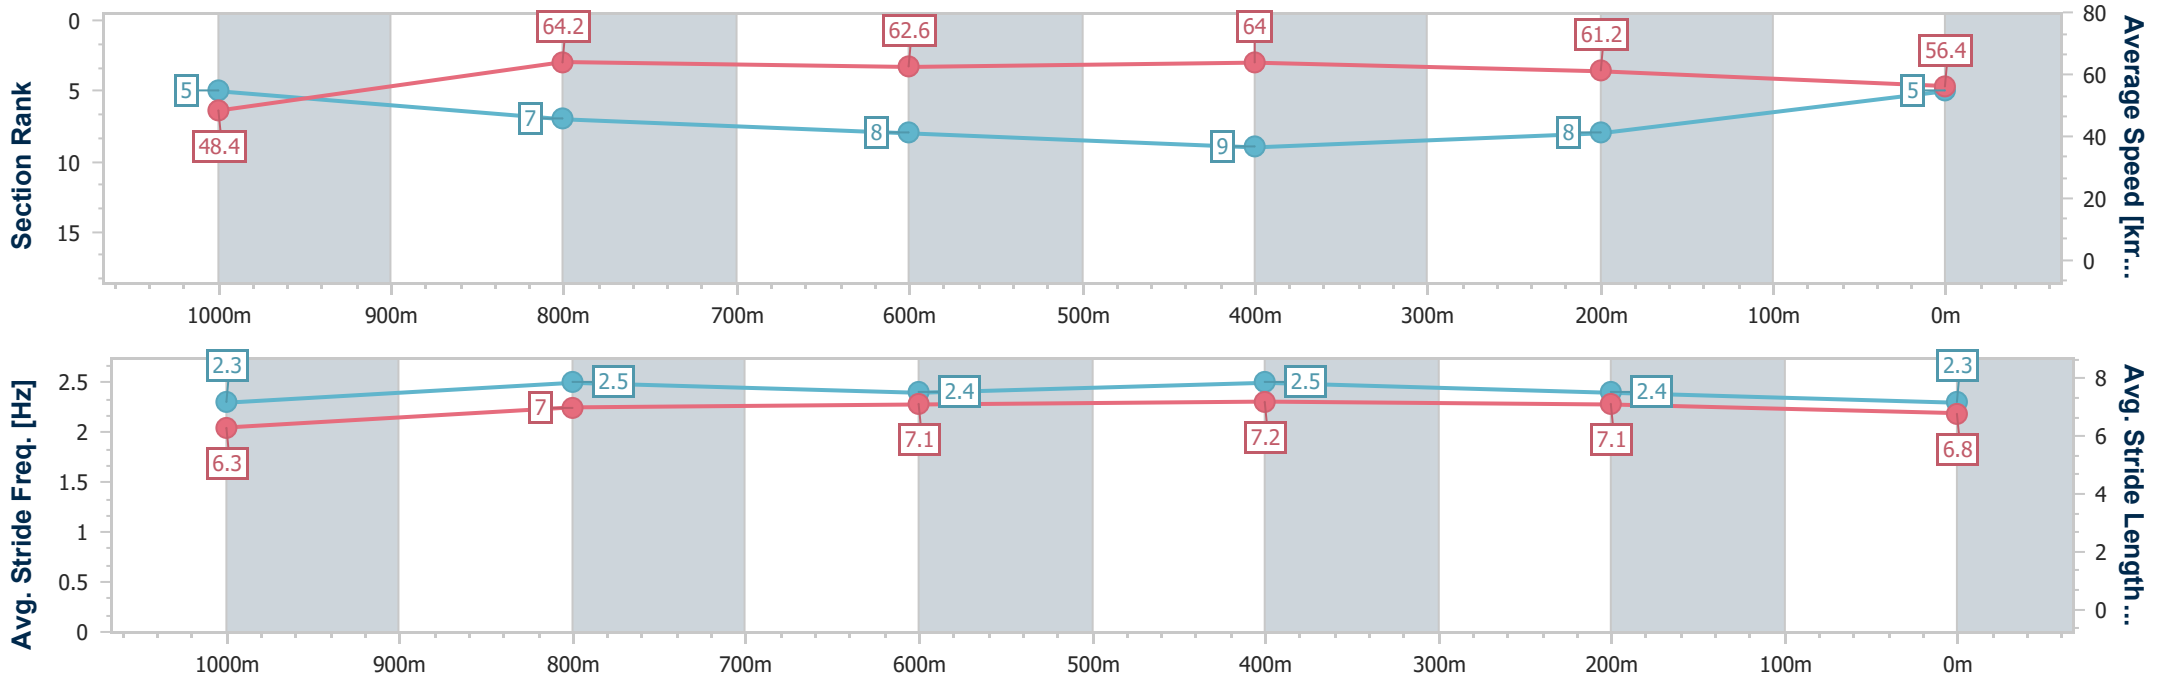

Horse/Jockey Name	April Love
Final Rank	5
Fastest Section Time (Section)	0:07.46 (Overall)
Top Speed [km/h] (Section)	66.4 (1000m)
Race State	Finished

Rockhampton QLD Professional
Race 6: PHIL PEEL JEWELLER Class 1 Handicap - 1100m
05 April 2024 - 16:42
Track Rating: Heavy 9, Weather: Showery, Rail Position: True

Section	Overall	1000m	800m	600m	400m	200m
Section Times	1:06.59 [5] (0:07.46)	0:59.13 [5] (0:11.34)	0:47.79 [7] (0:11.96)	0:35.83 [8] (0:11.29)	0:24.54 [9] (0:11.75)	0:12.79 [8]
Average Speed [km/h]	48.4	64.2	62.6	64.0	61.2	56.4
Top Speed [km/h]	62.3	66.4	64.2	65.7	64.3	59.2
Avg. Dist. to Rail [m]	7.9	2.6	4.7	6.8	8.0	10.6
Avg. Stride Freq. [Hz]	2.3	2.5	2.4	2.5	2.4	2.3
Avg. Stride Length [m]	6.3	7.0	7.1	7.2	7.1	6.8

- [ ] Ranking at each section and finish
- -.-.- No data available at this section
- NA No data available