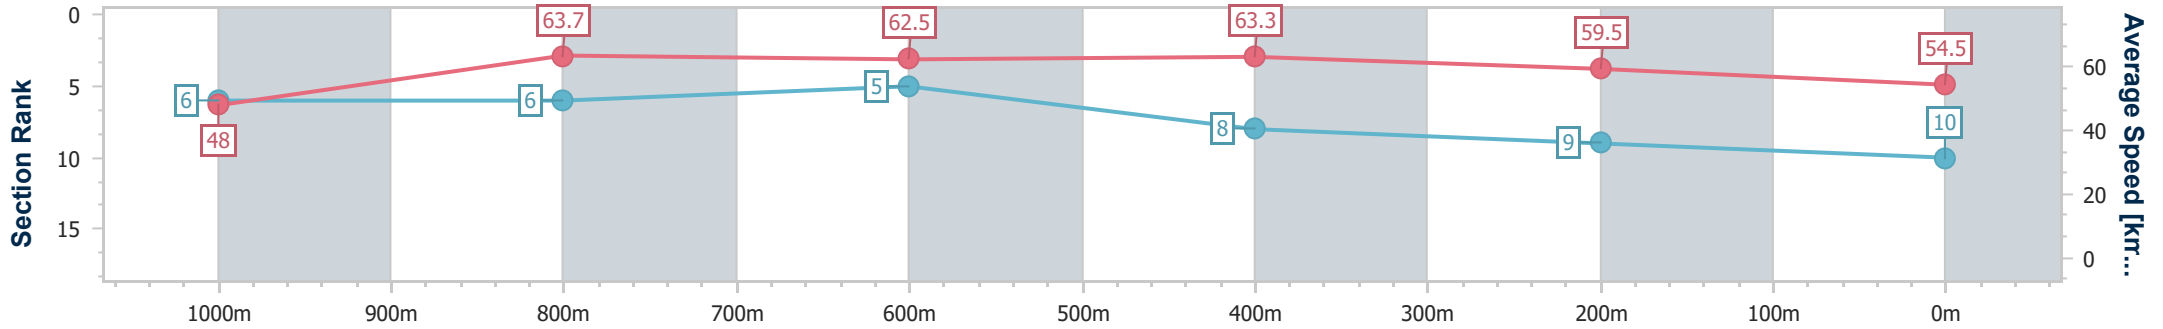

Rockhampton QLD Professional
 Race 6: PHIL PEEL JEWELLER Class 1 Handicap - 1100m
 05 April 2024 - 16:42
 Track Rating: Heavy 9, Weather: Showery, Rail Position: True

Section	Overall	1000m	800m	600m	400m	200m
Section Times	1:07.09 [9] (0:07.34)	0:59.75 [3] (0:11.07)	0:48.68 [3] (0:11.40)	0:37.28 [1] (0:11.31)	0:25.97 [1] (0:12.23)	0:13.74 [5] (0:13.74)
Average Speed [km/h]	49.0	66.8	64.5	63.8	58.9	52.4
Top Speed [km/h]	63.8	69.0	66.6	65.3	62.4	55.9
Avg. Dist. to Rail [m]	14.2	6.9	2.3	3.5	4.4	5.3
Avg. Stride Freq. [Hz]	2.4	2.5	2.4	2.4	2.3	2.2
Avg. Stride Length [m]	6.2	7.2	7.4	7.3	7.1	6.6

- [] Ranking at each section and finish
- .-.- No data available at this section
- NA No data available

Horse/Jockey Name	Moonscape
Final Rank	10
Fastest Section Time (Section)	0:07.49 (Overall)
Top Speed [km/h] (Section)	65.4 (1000m)
Race State	Finished

Rockhampton QLD Professional
 Race 6: PHIL PEEL JEWELLER Class 1 Handicap - 1100m
 05 April 2024 - 16:42
 Track Rating: Heavy 9, Weather: Showery, Rail Position: True

Section	Overall	1000m	800m	600m	400m	200m
Section Times	1:07.14 [10] (0:07.49)	0:59.65 [6] (0:11.27)	0:48.38 [6] (0:11.69)	0:36.69 [5] (0:11.41)	0:25.28 [8] (0:12.08)	0:13.20 [9]
Average Speed [km/h]	48.0	63.7	62.5	63.3	59.5	54.5
Top Speed [km/h]	61.9	65.4	64.8	64.4	62.0	57.5
Avg. Dist. to Rail [m]	3.6	0.7	1.7	2.5	2.6	3.4
Avg. Stride Freq. [Hz]	2.2	2.3	2.4	2.3	2.3	2.2
Avg. Stride Length [m]	6.6	7.5	7.3	7.5	7.4	7.0