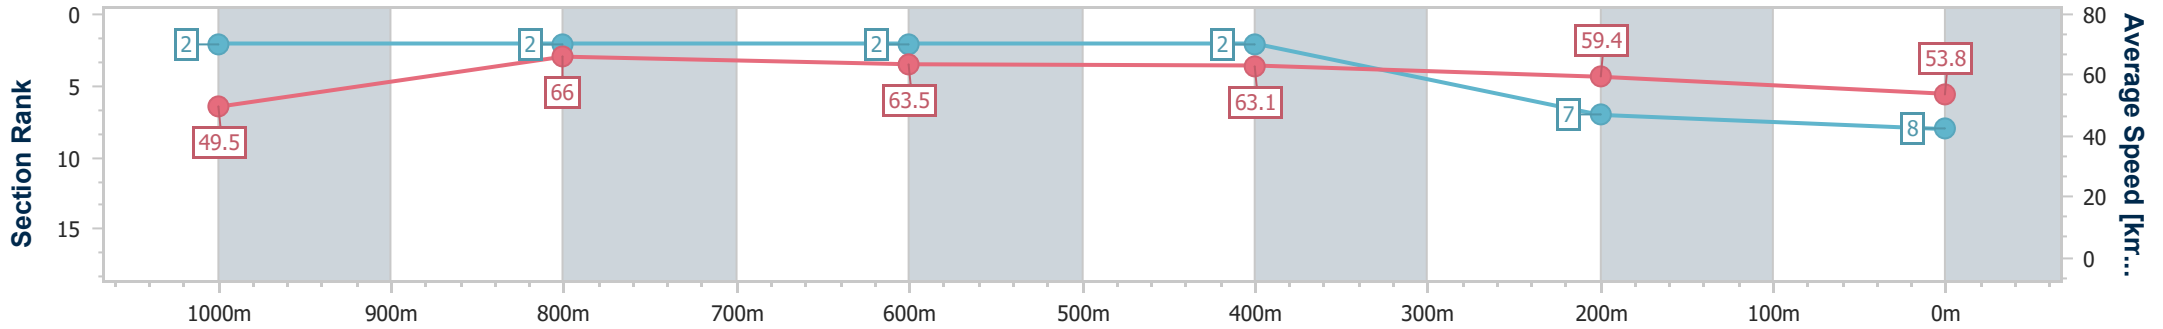

- [] Ranking at each section and finish
- .-.- No data available at this section
- NA No data available

Horse/Jockey Name	Divine Sienna
Final Rank	8
Fastest Section Time (Section)	0:07.27 (Overall)
Top Speed [km/h] (Section)	67.3 (1000m)
Race State	Finished

Rockhampton QLD Professional
 Race 6: PHIL PEEL JEWELLER Class 1 Handicap - 1100m
 05 April 2024 - 16:42
 Track Rating: Heavy 9, Weather: Showery, Rail Position: True

Section	Overall	1000m	800m	600m	400m	200m
Section Times	1:06.89 [8] (0:07.27)	0:59.62 [2] (0:11.09)	0:48.53 [2] (0:11.58)	0:36.95 [2] (0:11.45)	0:25.50 [2] (0:12.12)	0:13.38 [7] (0:13.38)
Average Speed [km/h]	49.5	66.0	63.5	63.1	59.4	53.8
Top Speed [km/h]	62.7	67.3	65.2	64.4	61.8	57.1
Avg. Dist. to Rail [m]	12.0	4.3	2.6	2.9	3.2	4.5
Avg. Stride Freq. [Hz]	2.3	2.4	2.4	2.3	2.3	2.2
Avg. Stride Length [m]	6.7	7.6	7.5	7.5	7.1	6.9