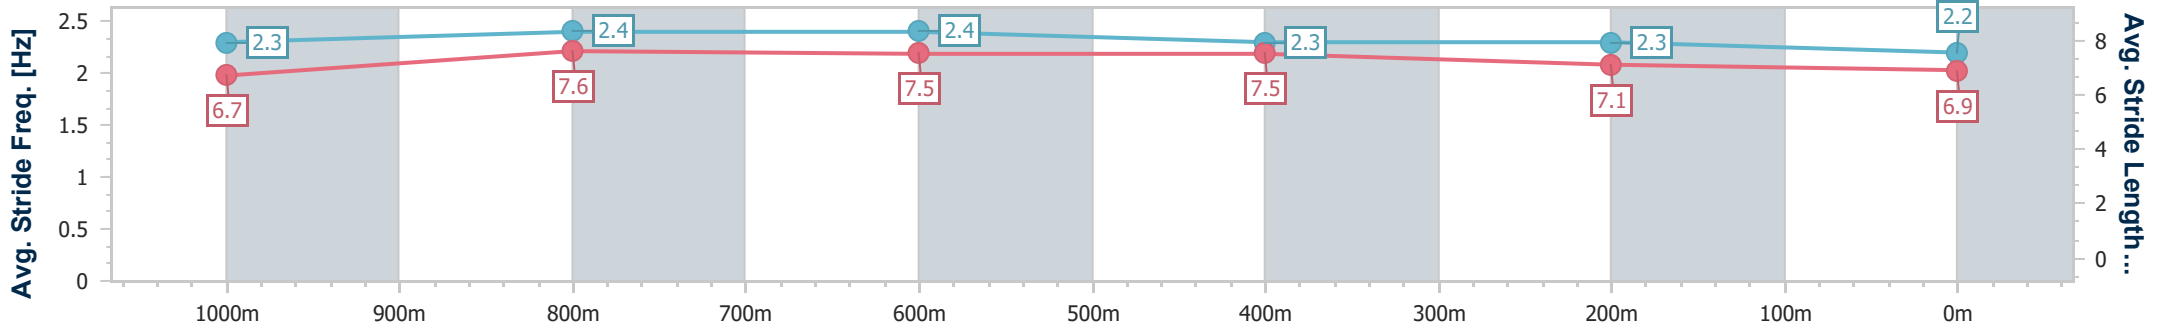

- [] Ranking at each section and finish
- .-.- No data available at this section
- NA No data available

Horse/Jockey Name	Divine Sienna
Final Rank	8
Fastest Section Time (Section)	0:07.27 (Overall)
Top Speed [km/h] (Section)	67.3 (1000m)
Race State	Finished

Rockhampton QLD Professional
 Race 6: PHIL PEEL JEWELLER Class 1 Handicap - 1100m
 05 April 2024 - 16:42
 Track Rating: Heavy 9, Weather: Showery, Rail Position: True

Section	Overall	1000m	800m	600m	400m	200m
Section Times	1:06.89 [8] (0:07.27)	0:59.62 [2] (0:11.09)	0:48.53 [2] (0:11.58)	0:36.95 [2] (0:11.45)	0:25.50 [2] (0:12.12)	0:13.38 [7] (0:13.38)
Average Speed [km/h]	49.5	66.0	63.5	63.1	59.4	53.8
Top Speed [km/h]	62.7	67.3	65.2	64.4	61.8	57.1
Avg. Dist. to Rail [m]	12.0	4.3	2.6	2.9	3.2	4.5
Avg. Stride Freq. [Hz]	2.3	2.4	2.4	2.3	2.3	2.2
Avg. Stride Length [m]	6.7	7.6	7.5	7.5	7.1	6.9