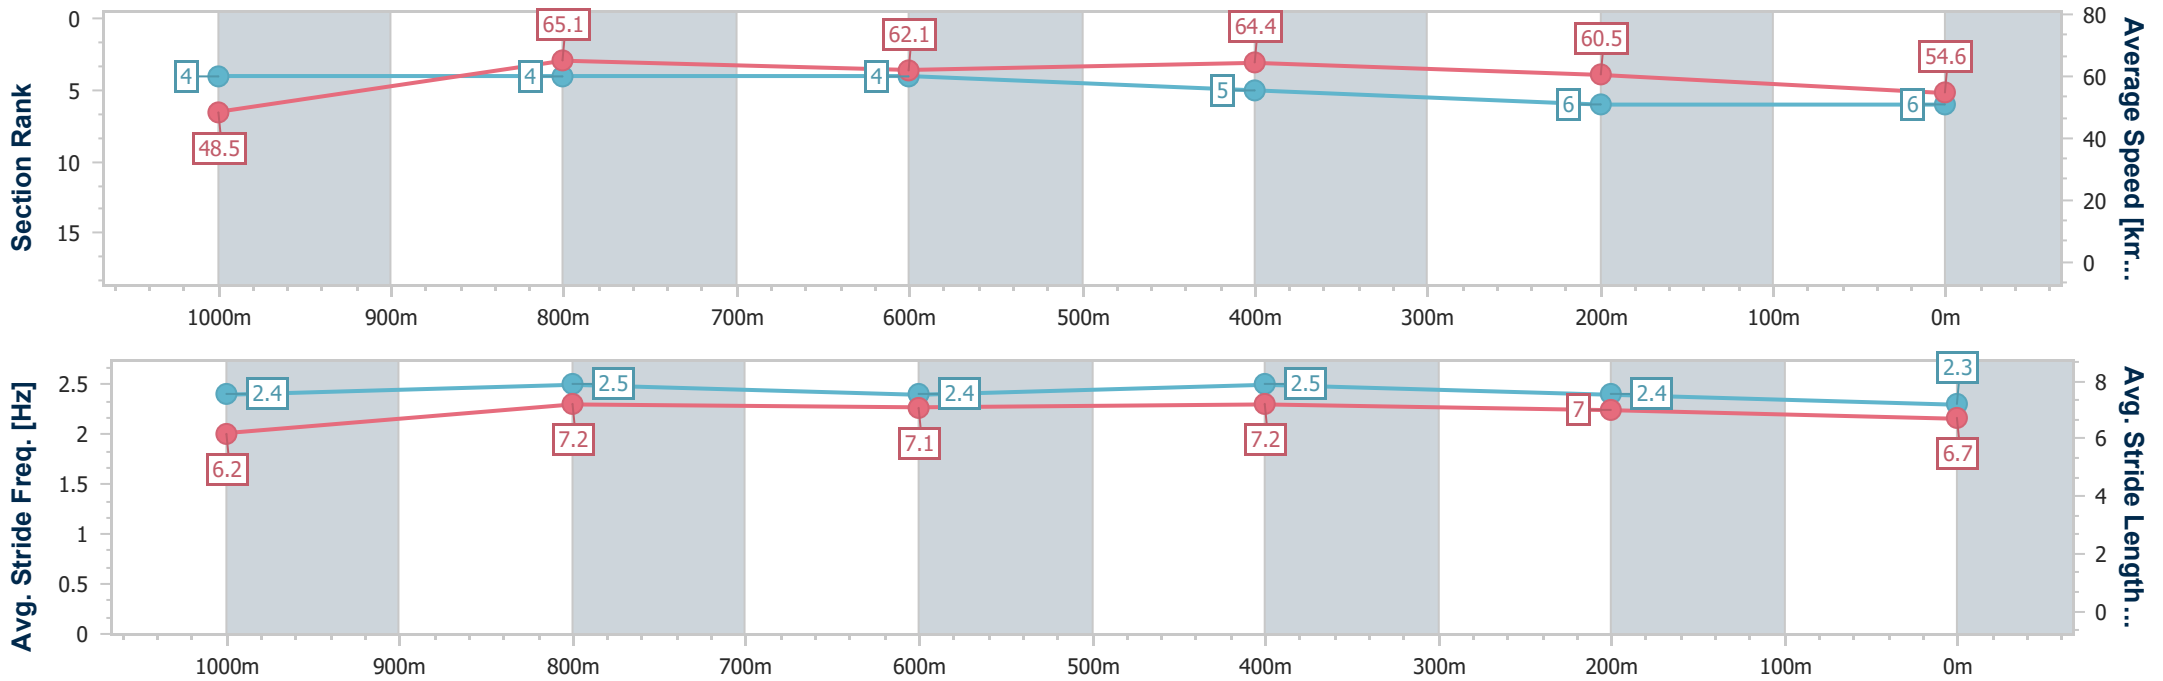

- [] Ranking at each section and finish
- .-.- No data available at this section
- NA No data available

Horse/Jockey Name	Little Show
Final Rank	6
Fastest Section Time (Section)	0:07.43 (Overall)
Top Speed [km/h] (Section)	66.6 (1000m)
Race State	Finished

Rockhampton QLD Professional
 Race 6: PHIL PEEL JEWELLER Class 1 Handicap - 1100m
 05 April 2024 - 16:42
 Track Rating: Heavy 9, Weather: Showery, Rail Position: True

Section	Overall	1000m	800m	600m	400m	200m
Section Times	1:06.65 [6] (0:07.43)	0:59.22 [4] (0:11.12)	0:48.10 [4] (0:11.79)	0:36.31 [4] (0:11.21)	0:25.10 [5] (0:11.93)	0:13.17 [6] (0:13.17)
Average Speed [km/h]	48.5	65.1	62.1	64.4	60.5	54.6
Top Speed [km/h]	63.1	66.6	63.6	65.6	64.7	56.7
Avg. Dist. to Rail [m]	9.9	2.1	2.2	3.9	5.4	9.0
Avg. Stride Freq. [Hz]	2.4	2.5	2.4	2.5	2.4	2.3
Avg. Stride Length [m]	6.2	7.2	7.1	7.2	7.0	6.7