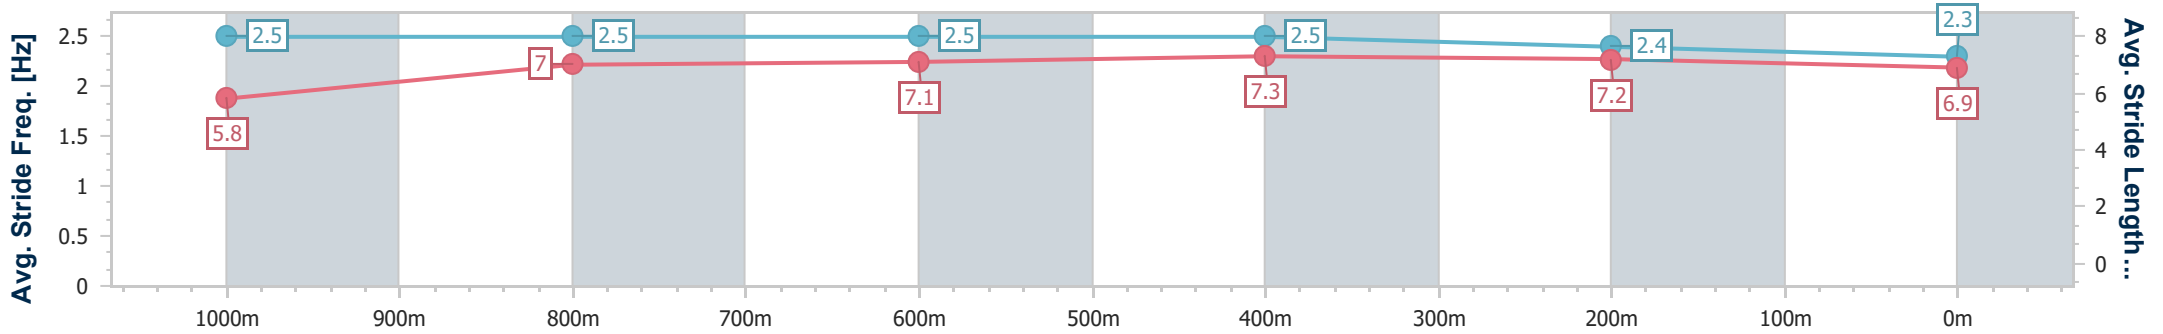

Horse/Jockey Name	Celestial Harbour
Final Rank	1
Fastest Section Time (Section)	0:07.57 (Overall)
Top Speed [km/h] (Section)	67.3 (600m)
Race State	Finished

Rockhampton QLD Professional
Race 6: PHIL PEEL JEWELLER Class 1 Handicap - 1100m
05 April 2024 - 16:42
Track Rating: Heavy 9, Weather: Showery, Rail Position: True

Section	Overall	1000m	800m	600m	400m	200m
Section Times	1:05.80 [1] (0:07.57)	0:58.23 [8] (0:11.43)	0:46.80 [8] (0:11.84)	0:34.96 [9] (0:10.95)	0:24.01 [7] (0:11.48)	0:12.53 [3] (0:12.53)
Average Speed [km/h]	47.8	63.6	63.2	66.0	62.6	57.5
Top Speed [km/h]	64.5	66.1	65.2	67.3	65.4	60.1
Avg. Dist. to Rail [m]	11.7	2.7	4.6	8.5	10.1	10.3
Avg. Stride Freq. [Hz]	2.5	2.5	2.5	2.5	2.4	2.3
Avg. Stride Length [m]	5.8	7.0	7.1	7.3	7.2	6.9

- [ ] Ranking at each section and finish
- -.-.- No data available at this section
- NA No data available