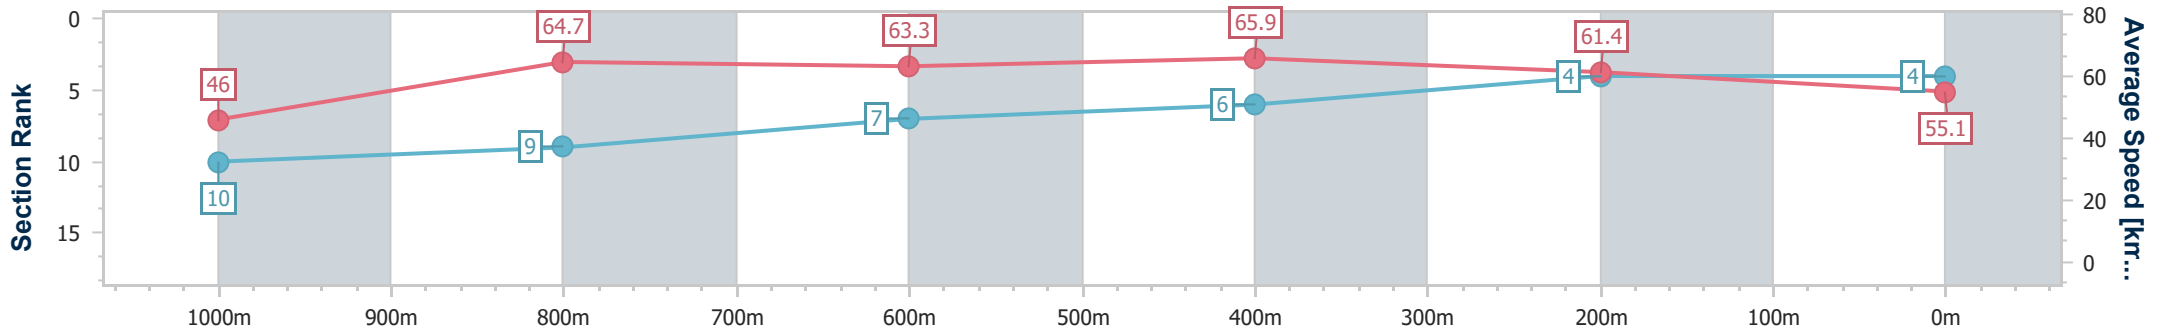

Horse/Jockey Name	Obliquity
Final Rank	4
Fastest Section Time (Section)	0:07.85 (Overall)
Top Speed [km/h] (Section)	67.2 (1000m)
Race State	Finished

Rockhampton QLD Professional
Race 6: PHIL PEEL JEWELLER Class 1 Handicap - 1100m
05 April 2024 - 16:42
Track Rating: Heavy 9, Weather: Showery, Rail Position: True

Section	Overall	1000m	800m	600m	400m	200m
Section Times	1:06.34 [4] (0:07.85)	0:58.49 [10] (0:11.17)	0:47.32 [9] (0:11.59)	0:35.73 [7] (0:10.94)	0:24.79 [6] (0:11.74)	0:13.05 [4] (0:13.05)
Average Speed [km/h]	46.0	64.7	63.3	65.9	61.4	55.1
Top Speed [km/h]	63.0	67.2	64.0	66.8	65.0	58.7
Avg. Dist. to Rail [m]	9.5	1.2	2.2	2.8	4.2	4.6
Avg. Stride Freq. [Hz]	2.3	2.4	2.4	2.5	2.4	2.3
Avg. Stride Length [m]	6.1	7.5	7.3	7.2	7.1	6.8

- [ ] Ranking at each section and finish
- -.-.- No data available at this section
- NA No data available