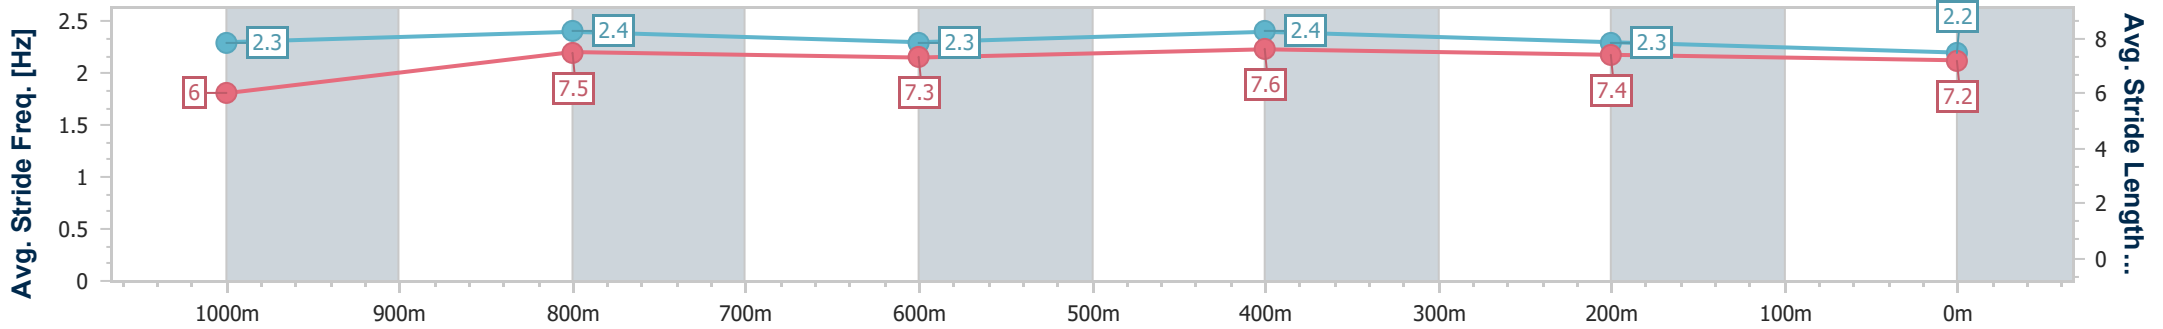

- [] Ranking at each section and finish
- .-.- No data available at this section
- NA No data available

Horse/Jockey Name	Roznamla
Final Rank	7
Fastest Section Time (Section)	0:07.73 (Overall)
Top Speed [km/h] (Section)	66.5 (1000m)
Race State	Finished

Rockhampton QLD Professional
 Race 6: PHIL PEEL JEWELLER Class 1 Handicap - 1100m
 05 April 2024 - 16:42
 Track Rating: Heavy 9, Weather: Showery, Rail Position: True

Section	Overall	1000m	800m	600m	400m	200m
Section Times	1:06.65 [7] (0:07.73)	0:58.92 [9] (0:11.32)	0:47.60 [10] (0:11.83)	0:35.77 [10] (0:11.29)	0:24.48 [10] (0:11.78)	0:12.70 [10] (0:12.70)
Average Speed [km/h]	46.6	63.6	61.7	63.8	61.2	56.7
Top Speed [km/h]	60.4	66.5	62.5	65.7	64.0	58.6
Avg. Dist. to Rail [m]	5.1	0.5	1.7	6.7	7.9	8.1
Avg. Stride Freq. [Hz]	2.3	2.4	2.3	2.4	2.3	2.2
Avg. Stride Length [m]	6.0	7.5	7.3	7.6	7.4	7.2