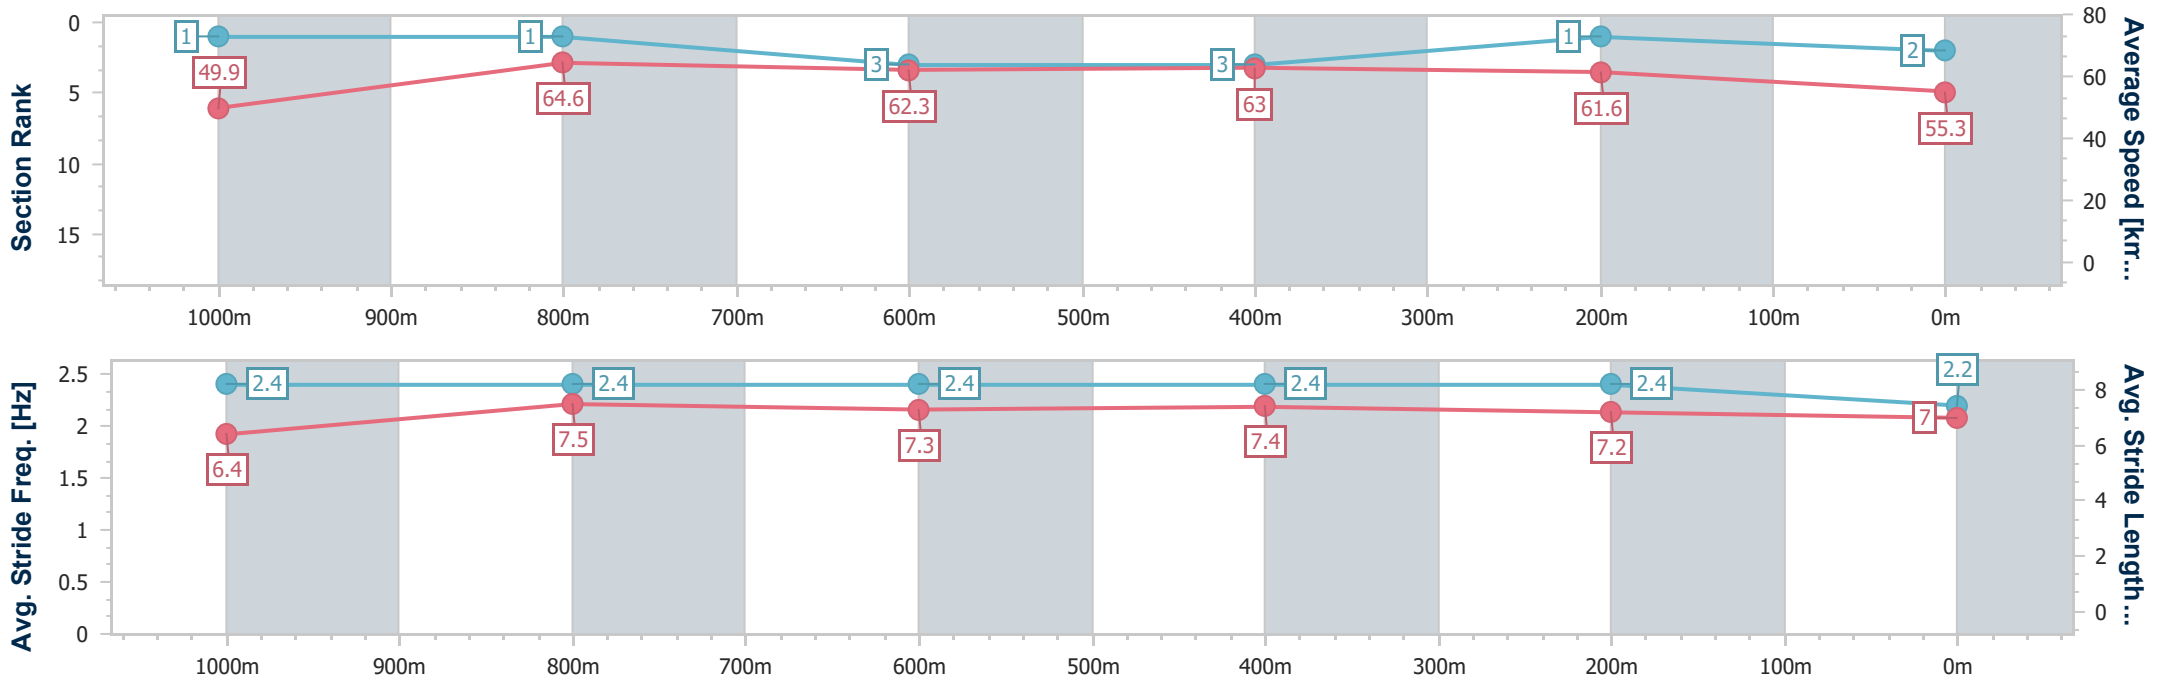

Horse/Jockey Name	Penman
Final Rank	2
Fastest Section Time (Section)	0:07.22 (Overall)
Top Speed [km/h] (Section)	66.2 (1000m)
Race State	Finished

Rockhampton QLD Professional
Race 6: PHIL PEEL JEWELLER Class 1 Handicap - 1100m
05 April 2024 - 16:42
Track Rating: Heavy 9, Weather: Showery, Rail Position: True

Section	Overall	1000m	800m	600m	400m	200m
Section Times	1:06.11 [2] (0:07.22)	0:58.89 [1] (0:11.12)	0:47.77 [1] (0:11.61)	0:36.16 [3] (0:11.46)	0:24.70 [3] (0:11.71)	0:12.99 [1] (0:12.99)
Average Speed [km/h]	49.9	64.6	62.3	63.0	61.6	55.3
Top Speed [km/h]	61.6	66.2	64.4	64.3	62.9	59.6
Avg. Dist. to Rail [m]	5.5	0.8	1.2	1.0	2.7	6.5
Avg. Stride Freq. [Hz]	2.4	2.4	2.4	2.4	2.4	2.2
Avg. Stride Length [m]	6.4	7.5	7.3	7.4	7.2	7.0

- [ ] Ranking at each section and finish
- -.-.- No data available at this section
- NA No data available