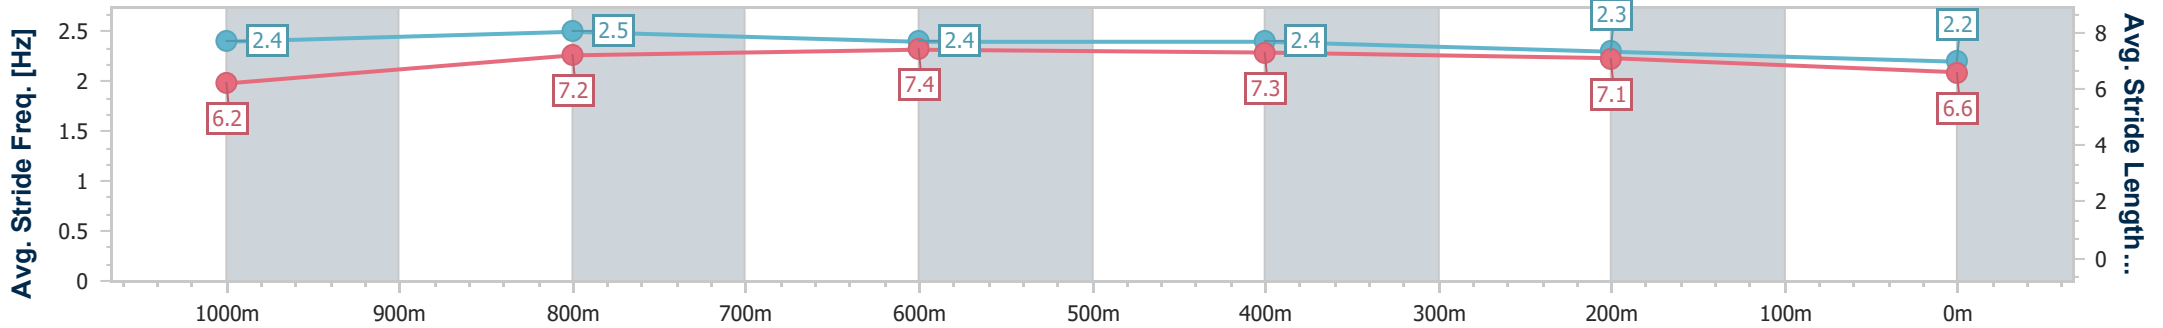

Rockhampton QLD Professional
 Race 6: PHIL PEEL JEWELLER Class 1 Handicap - 1100m
 05 April 2024 - 16:42
 Track Rating: Heavy 9, Weather: Showery, Rail Position: True

Section	Overall	1000m	800m	600m	400m	200m
Section Times	1:06.89 [8] (0:07.27)	0:59.62 [2] (0:11.09)	0:48.53 [2] (0:11.58)	0:36.95 [2] (0:11.45)	0:25.50 [2] (0:12.12)	0:13.38 [7] (0:13.38)
Average Speed [km/h]	49.5	66.0	63.5	63.1	59.4	53.8
Top Speed [km/h]	62.7	67.3	65.2	64.4	61.8	57.1
Avg. Dist. to Rail [m]	12.0	4.3	2.6	2.9	3.2	4.5
Avg. Stride Freq. [Hz]	2.3	2.4	2.4	2.3	2.3	2.2
Avg. Stride Length [m]	6.7	7.6	7.5	7.5	7.1	6.9

- [] Ranking at each section and finish
- .-.- No data available at this section
- NA No data available

Horse/Jockey Name	Skylight Song
Final Rank	9
Fastest Section Time (Section)	0:07.34 (Overall)
Top Speed [km/h] (Section)	69.0 (1000m)
Race State	Finished

Rockhampton QLD Professional
 Race 6: PHIL PEEL JEWELLER Class 1 Handicap - 1100m
 05 April 2024 - 16:42
 Track Rating: Heavy 9, Weather: Showery, Rail Position: True

Section	Overall	1000m	800m	600m	400m	200m
Section Times	1:07.09 [9] (0:07.34)	0:59.75 [3] (0:11.07)	0:48.68 [3] (0:11.40)	0:37.28 [1] (0:11.31)	0:25.97 [1] (0:12.23)	0:13.74 [5] (0:13.74)
Average Speed [km/h]	49.0	66.8	64.5	63.8	58.9	52.4
Top Speed [km/h]	63.8	69.0	66.6	65.3	62.4	55.9
Avg. Dist. to Rail [m]	14.2	6.9	2.3	3.5	4.4	5.3
Avg. Stride Freq. [Hz]	2.4	2.5	2.4	2.4	2.3	2.2
Avg. Stride Length [m]	6.2	7.2	7.4	7.3	7.1	6.6

- [] Ranking at each section and finish
- .-.- No data available at this section
- NA No data available

Horse/Jockey Name	Moonscape
Final Rank	10
Fastest Section Time (Section)	0:07.49 (Overall)
Top Speed [km/h] (Section)	65.4 (1000m)
Race State	Finished