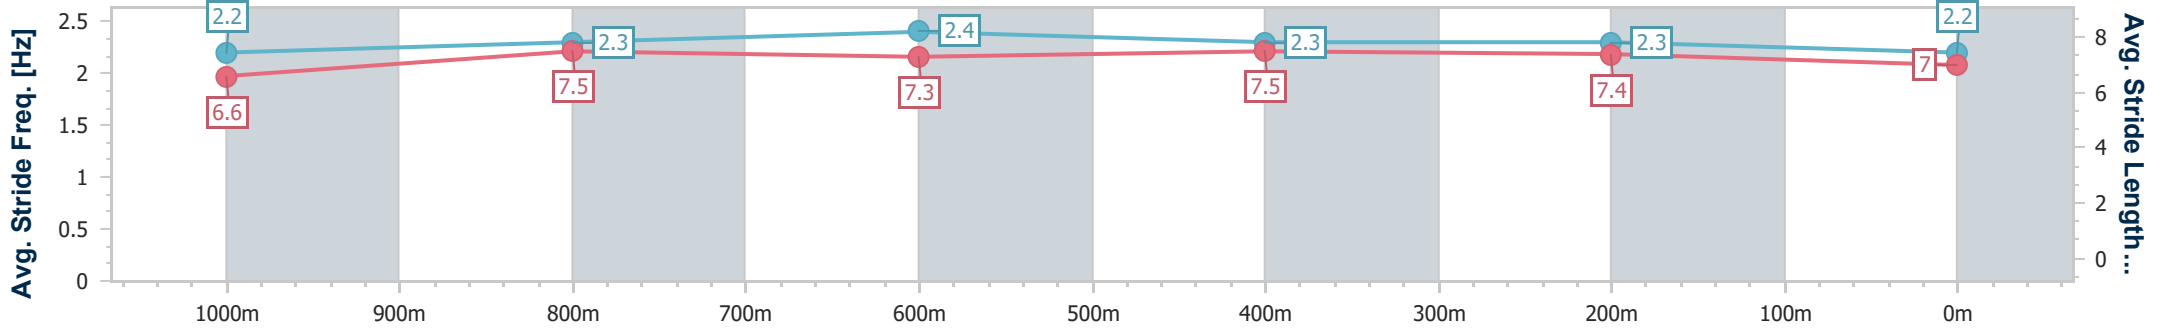

Rockhampton QLD Professional
 Race 6: PHIL PEEL JEWELLER Class 1 Handicap - 1100m
 05 April 2024 - 16:42
 Track Rating: Heavy 9, Weather: Showery, Rail Position: True

Section	Overall	1000m	800m	600m	400m	200m
Section Times	1:07.09 [9] (0:07.34)	0:59.75 [3] (0:11.07)	0:48.68 [3] (0:11.40)	0:37.28 [1] (0:11.31)	0:25.97 [1] (0:12.23)	0:13.74 [5] (0:13.74)
Average Speed [km/h]	49.0	66.8	64.5	63.8	58.9	52.4
Top Speed [km/h]	63.8	69.0	66.6	65.3	62.4	55.9
Avg. Dist. to Rail [m]	14.2	6.9	2.3	3.5	4.4	5.3
Avg. Stride Freq. [Hz]	2.4	2.5	2.4	2.4	2.3	2.2
Avg. Stride Length [m]	6.2	7.2	7.4	7.3	7.1	6.6

- [] Ranking at each section and finish
- .-.- No data available at this section
- NA No data available

Horse/Jockey Name	Moonscape
Final Rank	10
Fastest Section Time (Section)	0:07.49 (Overall)
Top Speed [km/h] (Section)	65.4 (1000m)
Race State	Finished

Rockhampton QLD Professional
 Race 6: PHIL PEEL JEWELLER Class 1 Handicap - 1100m
 05 April 2024 - 16:42
 Track Rating: Heavy 9, Weather: Showery, Rail Position: True

Section	Overall	1000m	800m	600m	400m	200m
Section Times	1:07.14 [10] (0:07.49)	0:59.65 [6] (0:11.27)	0:48.38 [6] (0:11.69)	0:36.69 [5] (0:11.41)	0:25.28 [8] (0:12.08)	0:13.20 [9]
Average Speed [km/h]	48.0	63.7	62.5	63.3	59.5	54.5
Top Speed [km/h]	61.9	65.4	64.8	64.4	62.0	57.5
Avg. Dist. to Rail [m]	3.6	0.7	1.7	2.5	2.6	3.4
Avg. Stride Freq. [Hz]	2.2	2.3	2.4	2.3	2.3	2.2
Avg. Stride Length [m]	6.6	7.5	7.3	7.5	7.4	7.0

- [] Ranking at each section and finish
- .-.- No data available at this section
- NA No data available