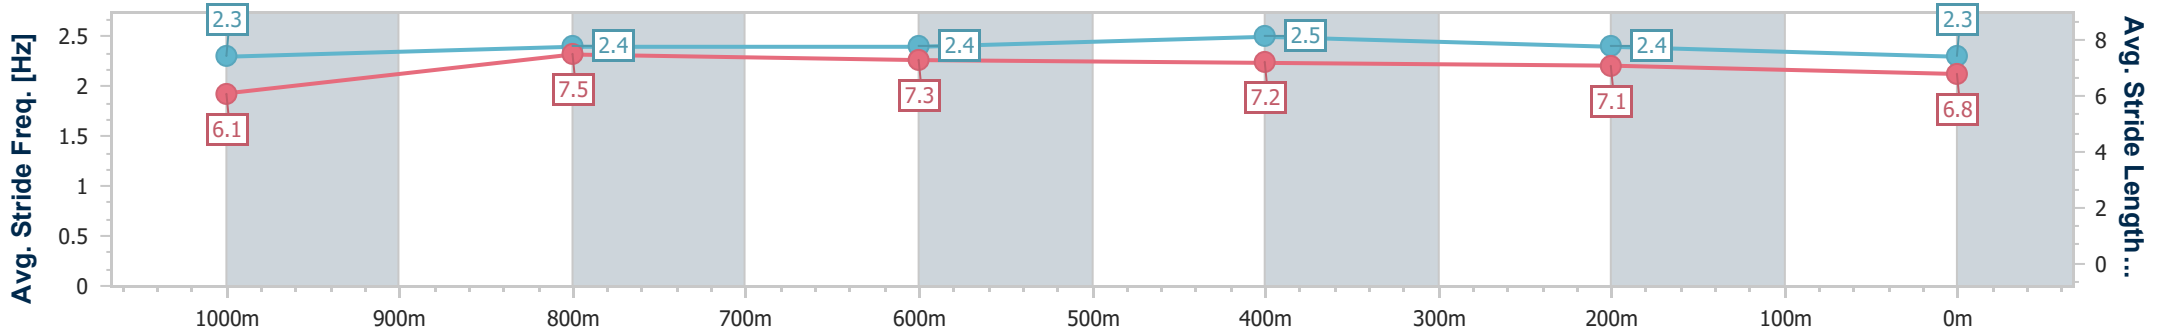

Horse/Jockey Name	Obliquity
Final Rank	4
Fastest Section Time (Section)	0:07.85 (Overall)
Top Speed [km/h] (Section)	67.2 (1000m)
Race State	Finished

Rockhampton QLD Professional
Race 6: PHIL PEEL JEWELLER Class 1 Handicap - 1100m
05 April 2024 - 16:42
Track Rating: Heavy 9, Weather: Showery, Rail Position: True

Section	Overall	1000m	800m	600m	400m	200m
Section Times	1:06.34 [4] (0:07.85)	0:58.49 [10] (0:11.17)	0:47.32 [9] (0:11.59)	0:35.73 [7] (0:10.94)	0:24.79 [6] (0:11.74)	0:13.05 [4] (0:13.05)
Average Speed [km/h]	46.0	64.7	63.3	65.9	61.4	55.1
Top Speed [km/h]	63.0	67.2	64.0	66.8	65.0	58.7
Avg. Dist. to Rail [m]	9.5	1.2	2.2	2.8	4.2	4.6
Avg. Stride Freq. [Hz]	2.3	2.4	2.4	2.5	2.4	2.3
Avg. Stride Length [m]	6.1	7.5	7.3	7.2	7.1	6.8

- [ ] Ranking at each section and finish
- -.-.- No data available at this section
- NA No data available