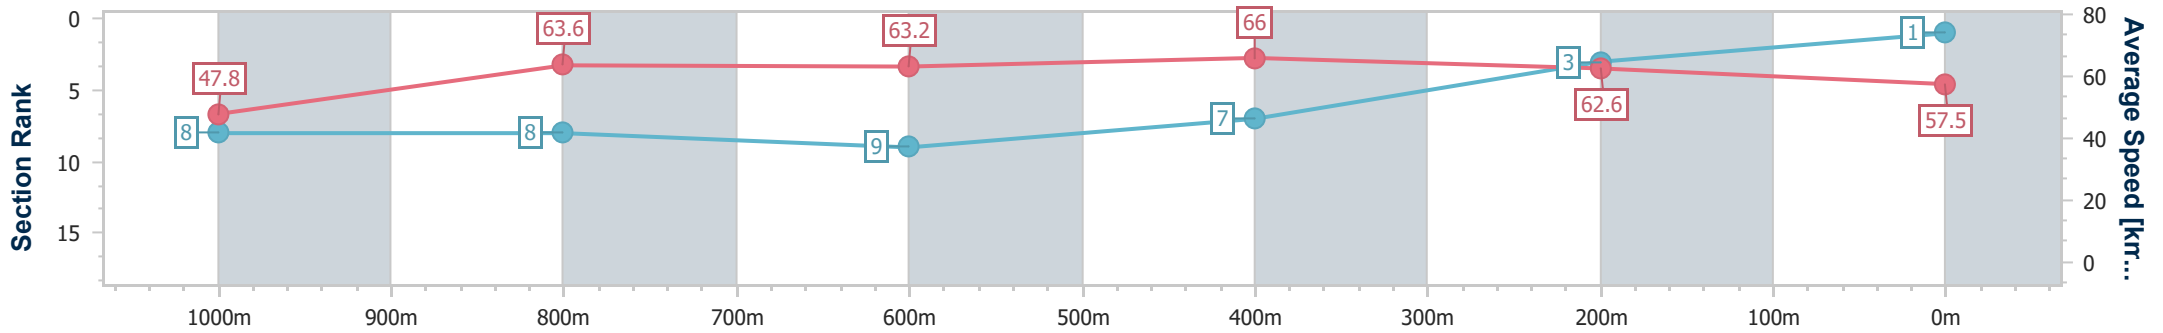

Horse/Jockey Name	Celestial Harbour
Final Rank	1
Fastest Section Time (Section)	0:07.57 (Overall)
Top Speed [km/h] (Section)	67.3 (600m)
Race State	Finished

Rockhampton QLD Professional
Race 6: PHIL PEEL JEWELLER Class 1 Handicap - 1100m
05 April 2024 - 16:42
Track Rating: Heavy 9, Weather: Showery, Rail Position: True

Section	Overall	1000m	800m	600m	400m	200m
Section Times	1:05.80 [1] (0:07.57)	0:58.23 [8] (0:11.43)	0:46.80 [8] (0:11.84)	0:34.96 [9] (0:10.95)	0:24.01 [7] (0:11.48)	0:12.53 [3] (0:12.53)
Average Speed [km/h]	47.8	63.6	63.2	66.0	62.6	57.5
Top Speed [km/h]	64.5	66.1	65.2	67.3	65.4	60.1
Avg. Dist. to Rail [m]	11.7	2.7	4.6	8.5	10.1	10.3
Avg. Stride Freq. [Hz]	2.5	2.5	2.5	2.5	2.4	2.3
Avg. Stride Length [m]	5.8	7.0	7.1	7.3	7.2	6.9

- [ ] Ranking at each section and finish
- -.-.- No data available at this section
- NA No data available