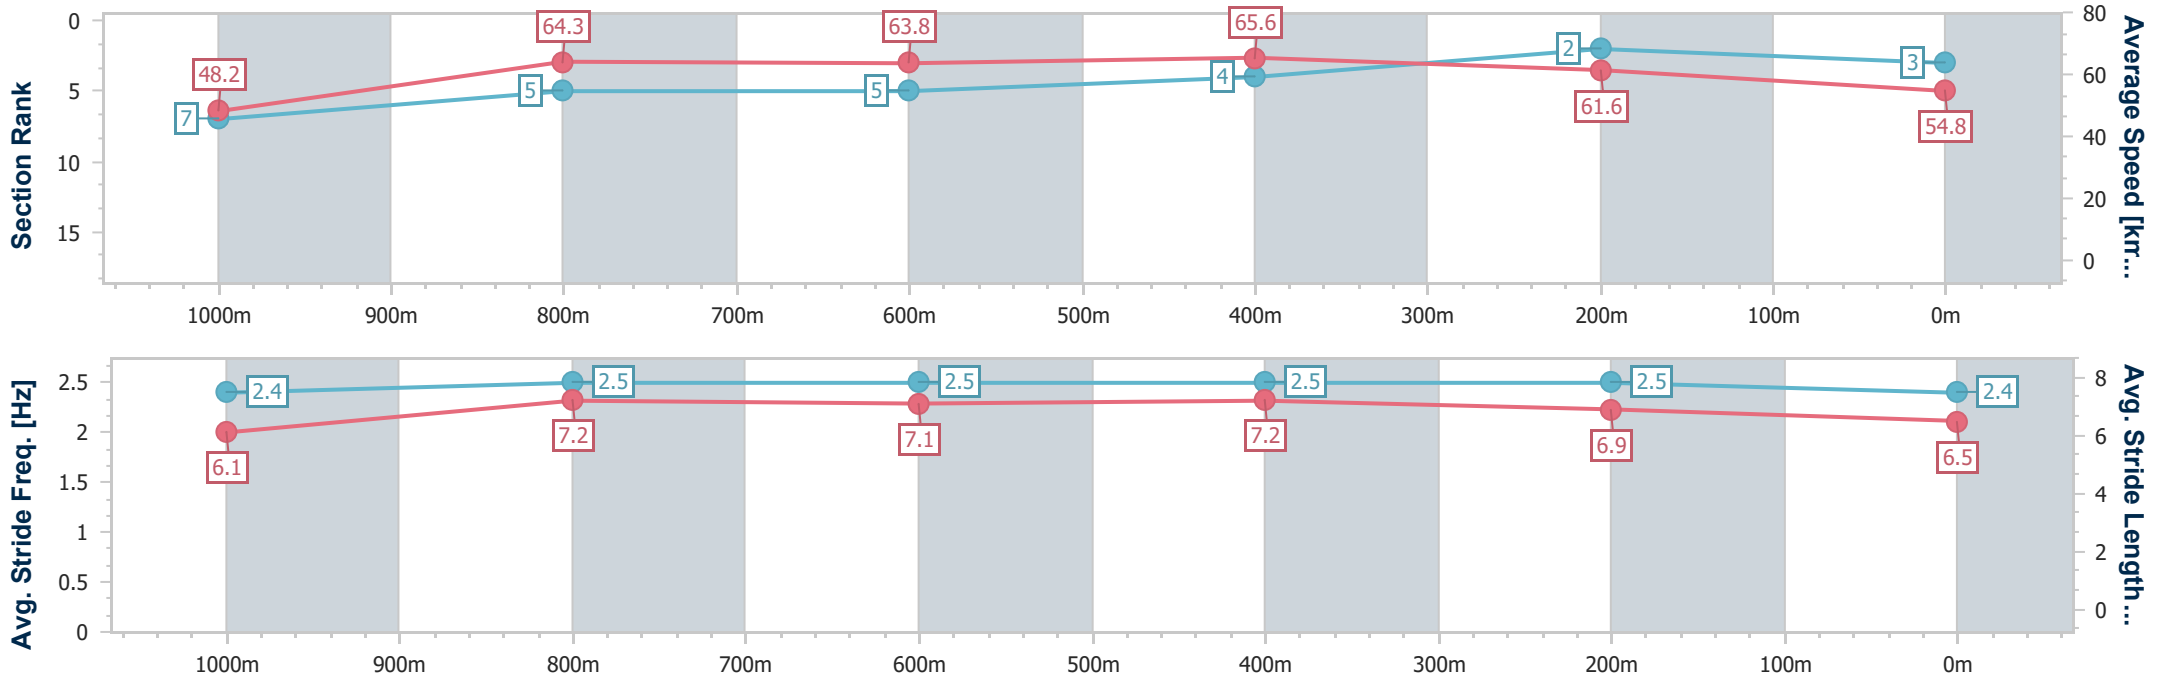

Horse/Jockey Name	Sweet Jina
Final Rank	3
Fastest Section Time (Section)	0:07.50 (Overall)
Top Speed [km/h] (Section)	66.1 (1000m)
Race State	Finished

Rockhampton QLD Professional
Race 6: PHIL PEEL JEWELLER Class 1 Handicap - 1100m
05 April 2024 - 16:42
Track Rating: Heavy 9, Weather: Showery, Rail Position: True

Section	Overall	1000m	800m	600m	400m	200m
Section Times	1:06.30 [3] (0:07.50)	0:58.80 [7] (0:11.25)	0:47.55 [5] (0:11.70)	0:35.85 [5] (0:11.02)	0:24.83 [4] (0:11.68)	0:13.15 [2] (0:13.15)
Average Speed [km/h]	48.2	64.3	63.8	65.6	61.6	54.8
Top Speed [km/h]	64.2	66.1	64.5	65.9	65.2	58.7
Avg. Dist. to Rail [m]	6.9	1.4	4.3	6.8	8.8	8.9
Avg. Stride Freq. [Hz]	2.4	2.5	2.5	2.5	2.5	2.4
Avg. Stride Length [m]	6.1	7.2	7.1	7.2	6.9	6.5

- [ ] Ranking at each section and finish
- -.-.- No data available at this section
- NA No data available