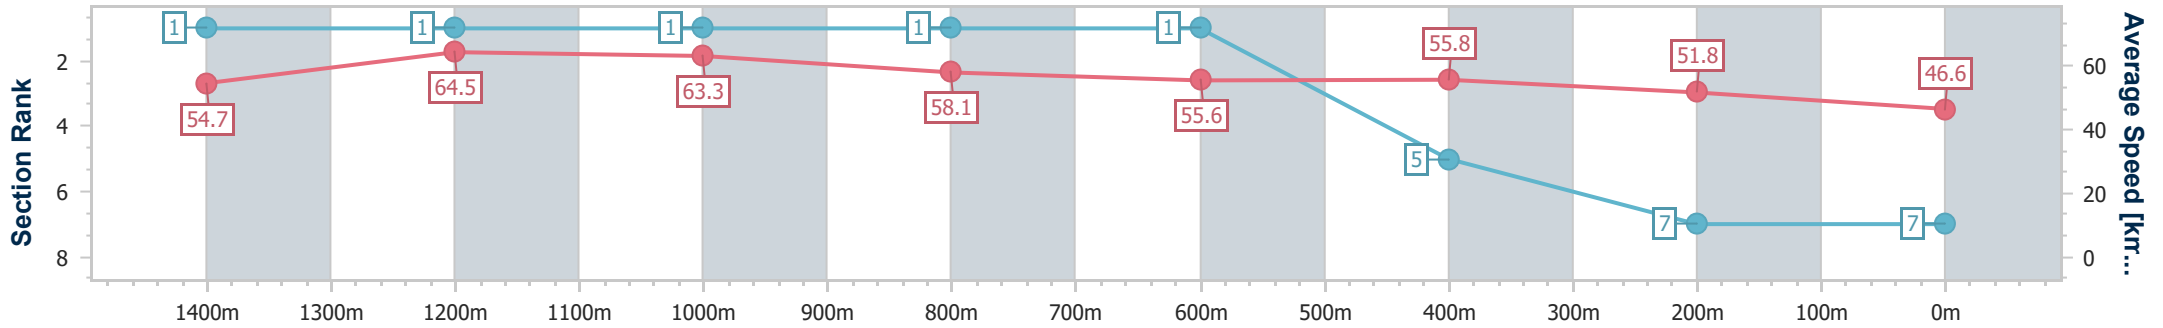

Rockhampton QLD Professional
 Race 3: MAGIC MILLIONS 2024 COUNTRY CUP BENCHMARK
 65 Handicap - 1600m
 05 April 2024 - 14:50

Track Rating: Heavy 8, Weather: Showery, Rail Position: True

Section	Overall	1400m	1200m	1000m	800m	600m	400m	200m
Section Times	1:41.89 [6] (0:13.91)	1:27.98 [7] (0:11.25)	1:16.73 [7] (0:11.46)	1:05.27 [7] (0:12.08)	0:53.19 [7] (0:13.00)	0:40.19 [7] (0:12.74)	0:27.45 [7] (0:13.25)	0:14.20 [6] (0:14.20)
Average Speed [km/h]	51.8	64.1	62.7	59.1	56.4	56.7	54.4	50.6
Top Speed [km/h]	62.0	65.1	63.8	61.7	57.9	57.2	56.1	52.4
Avg. Dist. to Rail [m]	3.7	0.4	0.6	1.4	2.5	7.1	7.0	7.5
Avg. Stride Freq. [Hz]	2.3	2.4	2.4	2.3	2.3	2.3	2.3	2.2
Avg. Stride Length [m]	7.1	7.4	7.3	7.1	6.9	6.8	6.6	6.5

- [] Ranking at each section and finish
- .-.- No data available at this section
- NA No data available

Horse/Jockey Name	Hollywood Park
Final Rank	7
Fastest Section Time (Section)	0:11.18 (1400m)
Top Speed [km/h] (Section)	65.4 (1400m)
Race State	Finished

Rockhampton QLD Professional
 Race 3: MAGIC MILLIONS 2024 COUNTRY CUP BENCHMARK
 65 Handicap - 1600m
 05 April 2024 - 14:50

Track Rating: Heavy 8, Weather: Showery, Rail Position: True

Section	Overall	1400m	1200m	1000m	800m	600m	400m	200m
Section Times	1:43.26 [7] (0:13.18)	1:30.08 [1] (0:11.18)	1:18.90 [1] (0:11.33)	1:07.57 [1] (0:12.28)	0:55.29 [1] (0:13.05)	0:42.24 [1] (0:12.93)	0:29.31 [5] (0:13.87)	0:15.44 [7] (0:15.44)
Average Speed [km/h]	54.7	64.5	63.3	58.1	55.6	55.8	51.8	46.6
Top Speed [km/h]	65.1	65.4	65.2	61.9	56.4	56.5	54.5	49.5
Avg. Dist. to Rail [m]	10.8	2.1	1.6	1.8	1.4	3.7	4.0	4.4
Avg. Stride Freq. [Hz]	2.4	2.4	2.4	2.3	2.3	2.3	2.2	2.1
Avg. Stride Length [m]	7.3	7.5	7.3	7.1	6.9	6.8	6.5	6.3