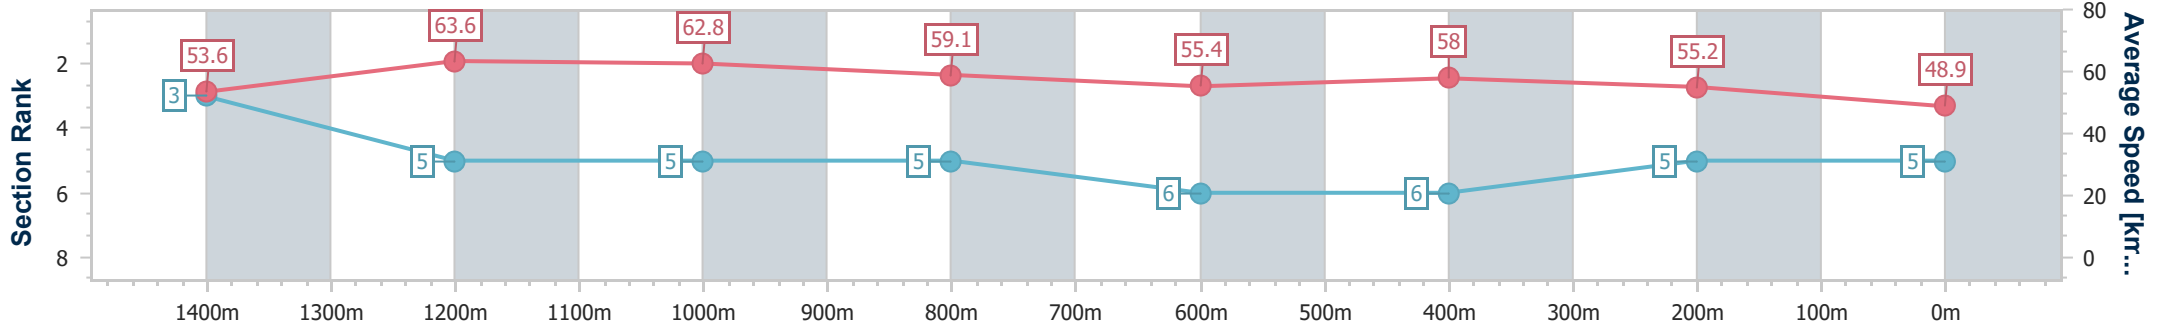

- [] Ranking at each section and finish
- .-.- No data available at this section
- NA No data available

Horse/Jockey Name	Our Heart Throb
Final Rank	5
Fastest Section Time (Section)	0:11.30 (1400m)
Top Speed [km/h] (Section)	65.8 (Overall)
Race State	Finished

Rockhampton QLD Professional
 Race 3: MAGIC MILLIONS 2024 COUNTRY CUP BENCHMARK
 65 Handicap - 1600m
 05 April 2024 - 14:50

Track Rating: Heavy 8, Weather: Showery, Rail Position: True

Section	Overall	1400m	1200m	1000m	800m	600m	400m	200m
Section Times	1:41.82 [5] (0:13.45)	1:28.37 [3] (0:11.30)	1:17.07 [5] (0:11.46)	1:05.61 [5] (0:12.13)	0:53.48 [5] (0:13.24)	0:40.24 [6] (0:12.46)	0:27.78 [6] (0:13.06)	0:14.72 [5] (0:14.72)
Average Speed [km/h]	53.6	63.6	62.8	59.1	55.4	58.0	55.2	48.9
Top Speed [km/h]	65.8	65.4	64.6	61.8	57.0	58.8	57.7	52.2
Avg. Dist. to Rail [m]	2.4	0.6	0.9	1.1	2.5	5.5	8.2	8.9
Avg. Stride Freq. [Hz]	2.4	2.4	2.4	2.3	2.3	2.2	2.3	2.2
Avg. Stride Length [m]	7.2	7.3	7.4	7.1	6.7	7.3	6.7	6.3