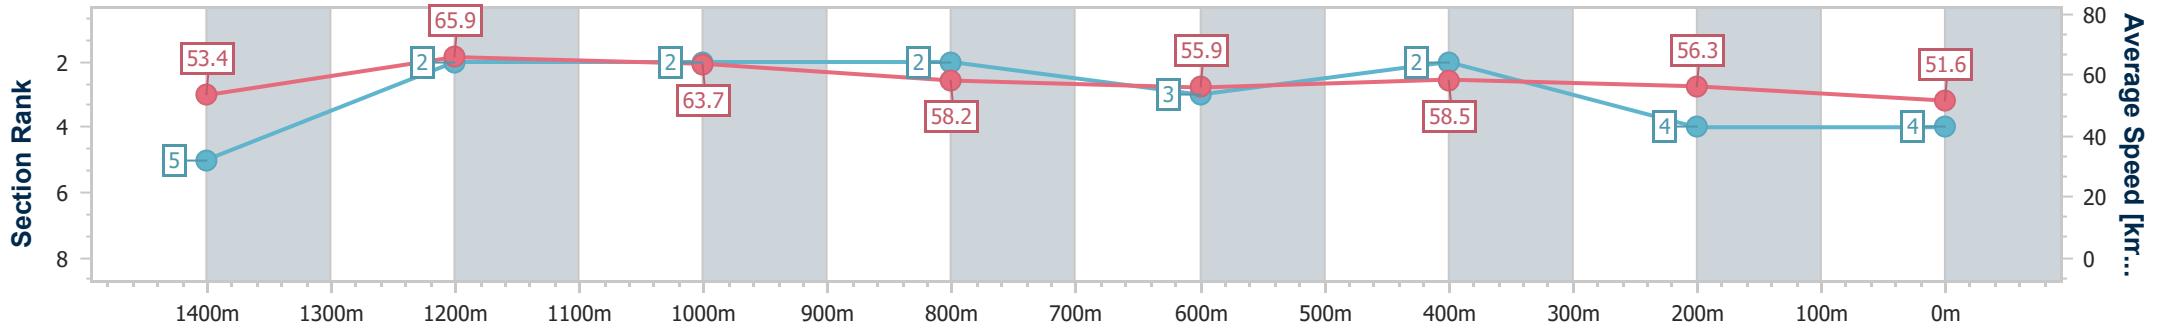

Horse/Jockey Name	Coco Cuber
Final Rank	4
Fastest Section Time (Section)	0:10.93 (1400m)
Top Speed [km/h] (Section)	67.3 (1400m)
Race State	Finished

Rockhampton QLD Professional
Race 3: MAGIC MILLIONS 2024 COUNTRY CUP BENCHMARK
65 Handicap - 1600m
05 April 2024 - 14:50

Track Rating: Heavy 8, Weather: Showery, Rail Position: True

Section	Overall	1400m	1200m	1000m	800m	600m	400m	200m
Section Times	1:40.29 [4] (0:13.52)	1:26.77 [5] (0:10.93)	1:15.84 [2] (0:11.30)	1:04.54 [2] (0:12.35)	0:52.19 [2] (0:13.13)	0:39.06 [3] (0:12.32)	0:26.74 [2] (0:12.78)	0:13.96 [4] (0:13.96)
Average Speed [km/h]	53.4	65.9	63.7	58.2	55.9	58.5	56.3	51.6
Top Speed [km/h]	65.1	67.3	67.0	61.3	56.9	59.4	59.0	53.5
Avg. Dist. to Rail [m]	9.2	3.5	0.2	0.4	2.3	4.0	4.7	4.7
Avg. Stride Freq. [Hz]	2.3	2.5	2.4	2.3	2.2	2.3	2.2	2.1
Avg. Stride Length [m]	7.5	7.1	7.3	7.2	6.9	7.2	6.9	6.7

- [ ] Ranking at each section and finish
- -.-.- No data available at this section
- NA No data available