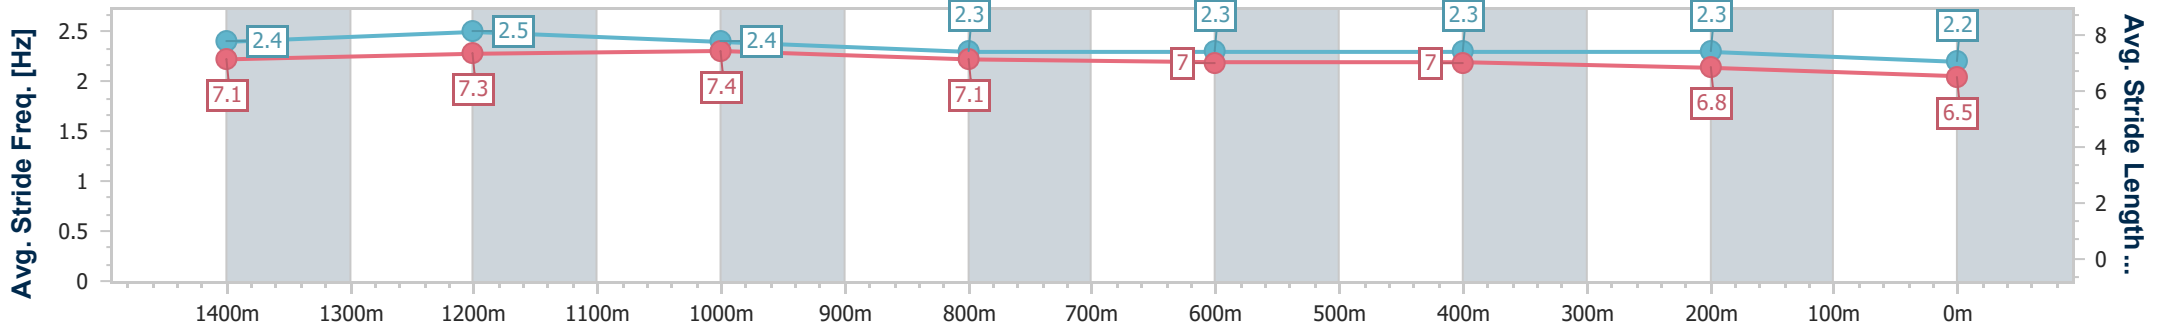

Horse/Jockey Name	Moorabinda Mick
Final Rank	3
Fastest Section Time (Section)	0:11.07 (1400m)
Top Speed [km/h] (Section)	66.2 (1400m)
Race State	Finished

Rockhampton QLD Professional
Race 3: MAGIC MILLIONS 2024 COUNTRY CUP BENCHMARK
65 Handicap - 1600m
05 April 2024 - 14:50

Track Rating: Heavy 8, Weather: Showery, Rail Position: True

Section	Overall	1400m	1200m	1000m	800m	600m	400m	200m
Section Times	1:40.12 [3] (0:13.47)	1:26.65 [4] (0:11.07)	1:15.58 [4] (0:11.48)	1:04.10 [4] (0:12.25)	0:51.85 [4] (0:12.95)	0:38.90 [2] (0:12.19)	0:26.71 [1] (0:12.80)	0:13.91 [2] (0:13.91)
Average Speed [km/h]	53.5	65.2	62.8	59.0	57.3	59.2	56.3	51.7
Top Speed [km/h]	65.2	66.2	64.0	63.1	58.7	60.6	60.4	54.5
Avg. Dist. to Rail [m]	8.3	2.9	1.0	1.2	3.5	7.3	11.0	12.6
Avg. Stride Freq. [Hz]	2.4	2.5	2.4	2.3	2.3	2.3	2.3	2.2
Avg. Stride Length [m]	7.1	7.3	7.4	7.1	7.0	7.0	6.8	6.5

- [ ] Ranking at each section and finish
- -.-.- No data available at this section
- NA No data available