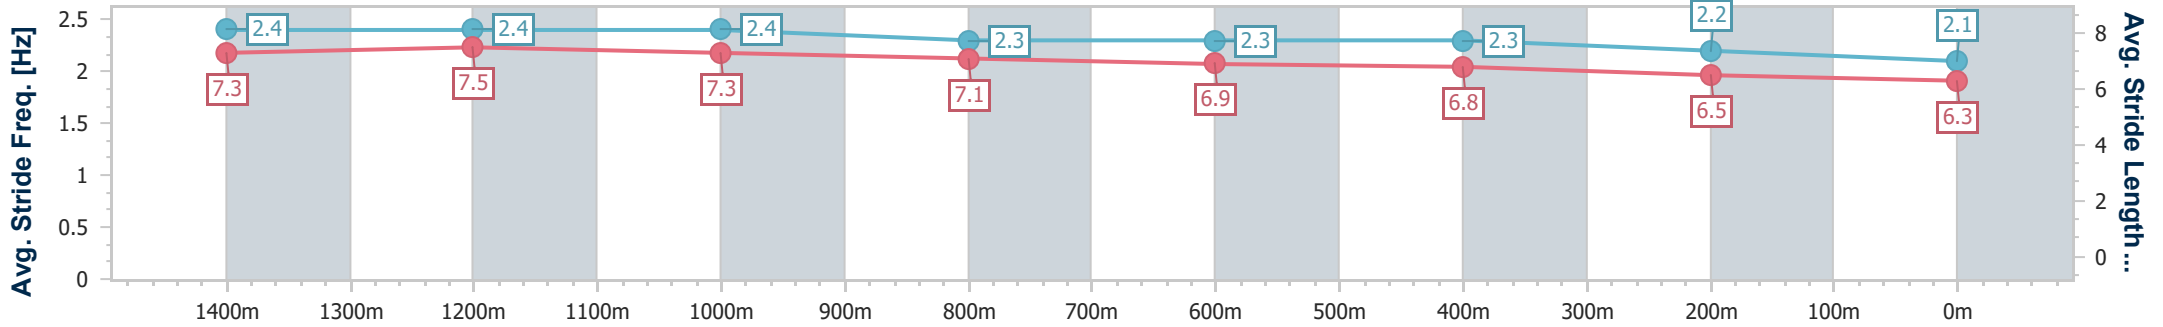

Rockhampton QLD Professional
 Race 3: MAGIC MILLIONS 2024 COUNTRY CUP BENCHMARK
 65 Handicap - 1600m
 05 April 2024 - 14:50

Track Rating: Heavy 8, Weather: Showery, Rail Position: True

Section	Overall	1400m	1200m	1000m	800m	600m	400m	200m
Section Times	1:41.89 [6] (0:13.91)	1:27.98 [7] (0:11.25)	1:16.73 [7] (0:11.46)	1:05.27 [7] (0:12.08)	0:53.19 [7] (0:13.00)	0:40.19 [7] (0:12.74)	0:27.45 [7] (0:13.25)	0:14.20 [6] (0:14.20)
Average Speed [km/h]	51.8	64.1	62.7	59.1	56.4	56.7	54.4	50.6
Top Speed [km/h]	62.0	65.1	63.8	61.7	57.9	57.2	56.1	52.4
Avg. Dist. to Rail [m]	3.7	0.4	0.6	1.4	2.5	7.1	7.0	7.5
Avg. Stride Freq. [Hz]	2.3	2.4	2.4	2.3	2.3	2.3	2.3	2.2
Avg. Stride Length [m]	7.1	7.4	7.3	7.1	6.9	6.8	6.6	6.5

- [] Ranking at each section and finish
- .-.- No data available at this section
- NA No data available

Horse/Jockey Name	Hollywood Park
Final Rank	7
Fastest Section Time (Section)	0:11.18 (1400m)
Top Speed [km/h] (Section)	65.4 (1400m)
Race State	Finished

Rockhampton QLD Professional
 Race 3: MAGIC MILLIONS 2024 COUNTRY CUP BENCHMARK
 65 Handicap - 1600m
 05 April 2024 - 14:50

Track Rating: Heavy 8, Weather: Showery, Rail Position: True

Section	Overall	1400m	1200m	1000m	800m	600m	400m	200m
Section Times	1:43.26 [7] (0:13.18)	1:30.08 [1] (0:11.18)	1:18.90 [1] (0:11.33)	1:07.57 [1] (0:12.28)	0:55.29 [1] (0:13.05)	0:42.24 [1] (0:12.93)	0:29.31 [5] (0:13.87)	0:15.44 [7] (0:15.44)
Average Speed [km/h]	54.7	64.5	63.3	58.1	55.6	55.8	51.8	46.6
Top Speed [km/h]	65.1	65.4	65.2	61.9	56.4	56.5	54.5	49.5
Avg. Dist. to Rail [m]	10.8	2.1	1.6	1.8	1.4	3.7	4.0	4.4
Avg. Stride Freq. [Hz]	2.4	2.4	2.4	2.3	2.3	2.3	2.2	2.1
Avg. Stride Length [m]	7.3	7.5	7.3	7.1	6.9	6.8	6.5	6.3

- [] Ranking at each section and finish
- .-.- No data available at this section
- NA No data available