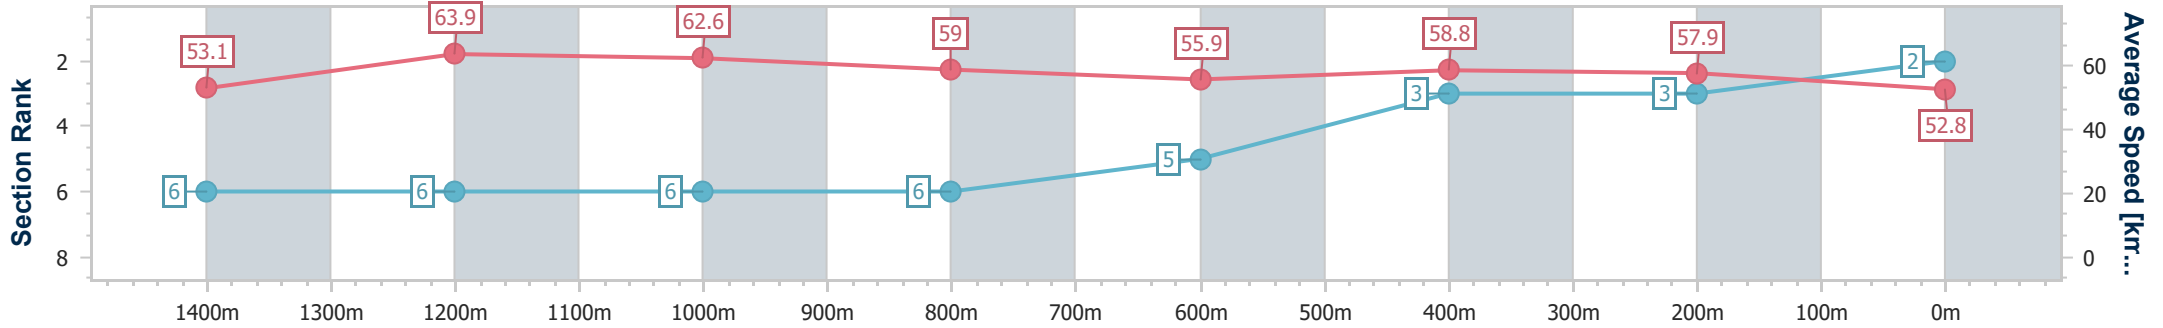

Horse/Jockey Name	Diasonic
Final Rank	2
Fastest Section Time (Section)	0:11.27 (1400m)
Top Speed [km/h] (Section)	64.6 (1400m)
Race State	Finished

Rockhampton QLD Professional
Race 3: MAGIC MILLIONS 2024 COUNTRY CUP BENCHMARK
65 Handicap - 1600m
05 April 2024 - 14:50

Track Rating: Heavy 8, Weather: Showery, Rail Position: True

Section	Overall	1400m	1200m	1000m	800m	600m	400m	200m
Section Times	1:39.86 [2] (0:13.56)	1:26.30 [6] (0:11.27)	1:15.03 [6] (0:11.47)	1:03.56 [6] (0:12.12)	0:51.44 [6] (0:13.06)	0:38.38 [5] (0:12.30)	0:26.08 [3] (0:12.44)	0:13.64 [3] (0:13.64)
Average Speed [km/h]	53.1	63.9	62.6	59.0	55.9	58.8	57.9	52.8
Top Speed [km/h]	64.5	64.6	63.9	61.7	58.3	60.1	59.8	55.8
Avg. Dist. to Rail [m]	2.4	0.2	0.8	1.3	1.9	6.9	9.3	8.5
Avg. Stride Freq. [Hz]	2.3	2.4	2.4	2.3	2.2	2.3	2.3	2.2
Avg. Stride Length [m]	7.3	7.4	7.4	7.3	7.0	7.0	7.0	6.6

- [ ] Ranking at each section and finish
- -.-.- No data available at this section
- NA No data available