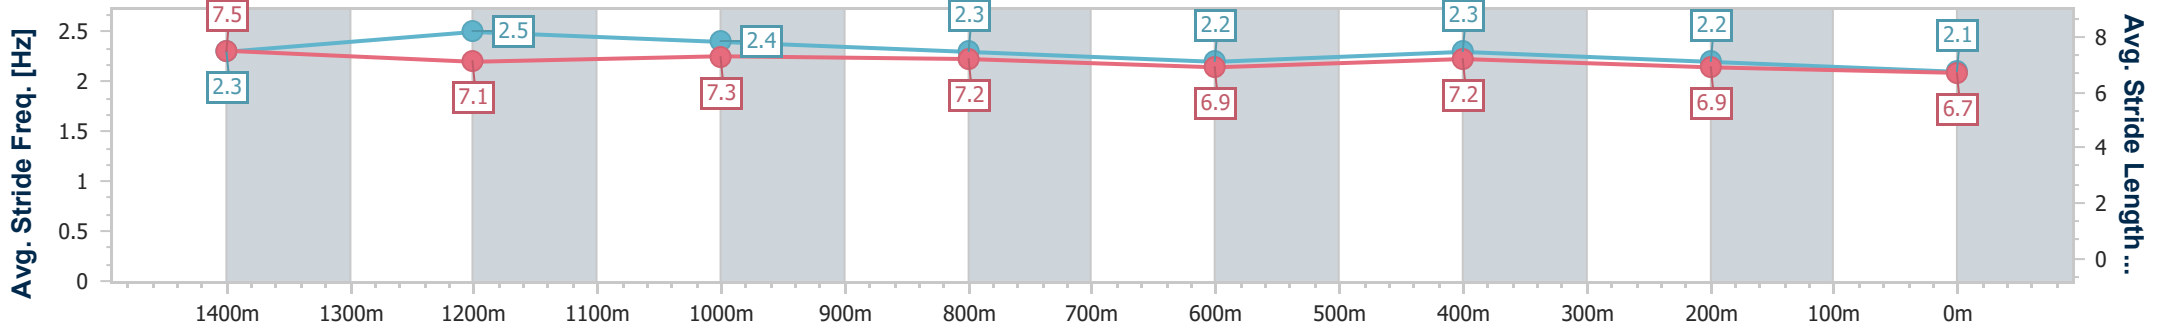

- [] Ranking at each section and finish
- .-.- No data available at this section
- NA No data available

Horse/Jockey Name	Coco Cuber
Final Rank	4
Fastest Section Time (Section)	0:10.93 (1400m)
Top Speed [km/h] (Section)	67.3 (1400m)
Race State	Finished

Rockhampton QLD Professional
 Race 3: MAGIC MILLIONS 2024 COUNTRY CUP BENCHMARK
 65 Handicap - 1600m
 05 April 2024 - 14:50

Track Rating: Heavy 8, Weather: Showery, Rail Position: True

Section	Overall	1400m	1200m	1000m	800m	600m	400m	200m
Section Times	1:40.29 [4] (0:13.52)	1:26.77 [5] (0:10.93)	1:15.84 [2] (0:11.30)	1:04.54 [2] (0:12.35)	0:52.19 [2] (0:13.13)	0:39.06 [3] (0:12.32)	0:26.74 [2] (0:12.78)	0:13.96 [4] (0:13.96)
Average Speed [km/h]	53.4	65.9	63.7	58.2	55.9	58.5	56.3	51.6
Top Speed [km/h]	65.1	67.3	67.0	61.3	56.9	59.4	59.0	53.5
Avg. Dist. to Rail [m]	9.2	3.5	0.2	0.4	2.3	4.0	4.7	4.7
Avg. Stride Freq. [Hz]	2.3	2.5	2.4	2.3	2.2	2.3	2.2	2.1
Avg. Stride Length [m]	7.5	7.1	7.3	7.2	6.9	7.2	6.9	6.7