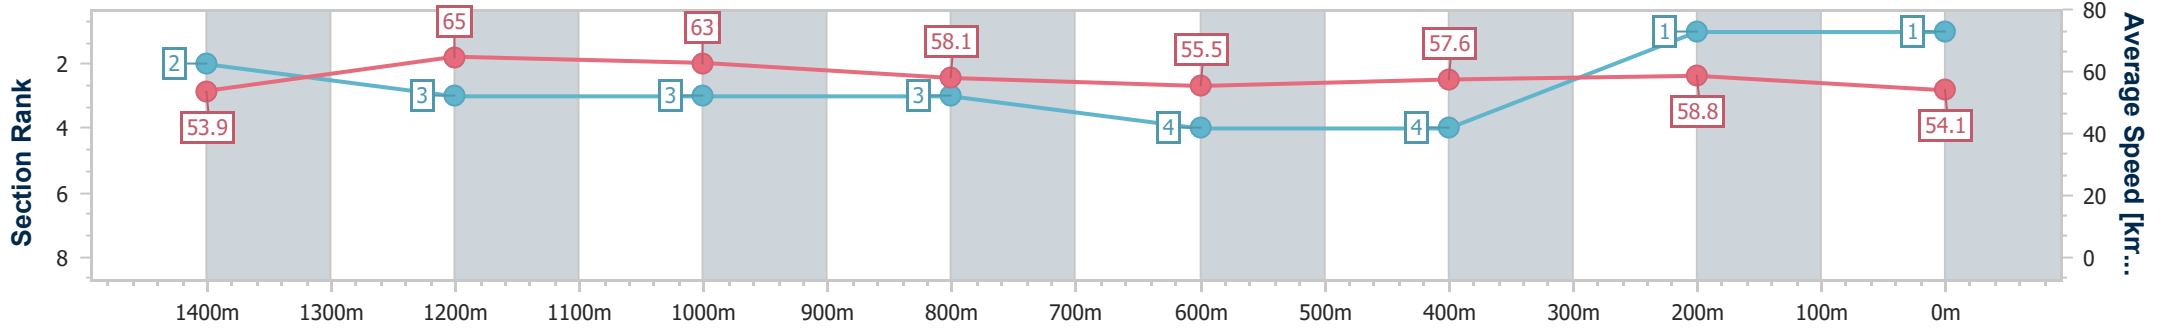

Track Rating: Heavy 8, Weather: Showery, Rail Position: True

Section	Overall	1400m	1200m	1000m	800m	600m	400m	200m
Section Times	1:39.36 [1] (0:13.39)	1:25.97 [2] (0:11.07)	1:14.90 [3] (0:11.41)	1:03.49 [3] (0:12.27)	0:51.22 [3] (0:13.12)	0:38.10 [4] (0:12.54)	0:25.56 [4] (0:12.24)	0:13.32 [1] (0:13.32)
Average Speed [km/h]	53.9	65.0	63.0	58.1	55.5	57.6	58.8	54.1
Top Speed [km/h]	64.6	65.7	65.0	60.4	56.3	60.8	60.6	56.6
Avg. Dist. to Rail [m]	7.0	1.1	1.1	1.7	1.6	4.3	6.3	6.5
Avg. Stride Freq. [Hz]	2.3	2.3	2.3	2.2	2.1	2.2	2.2	2.1
Avg. Stride Length [m]	7.6	7.7	7.7	7.5	7.2	7.3	7.4	7.2