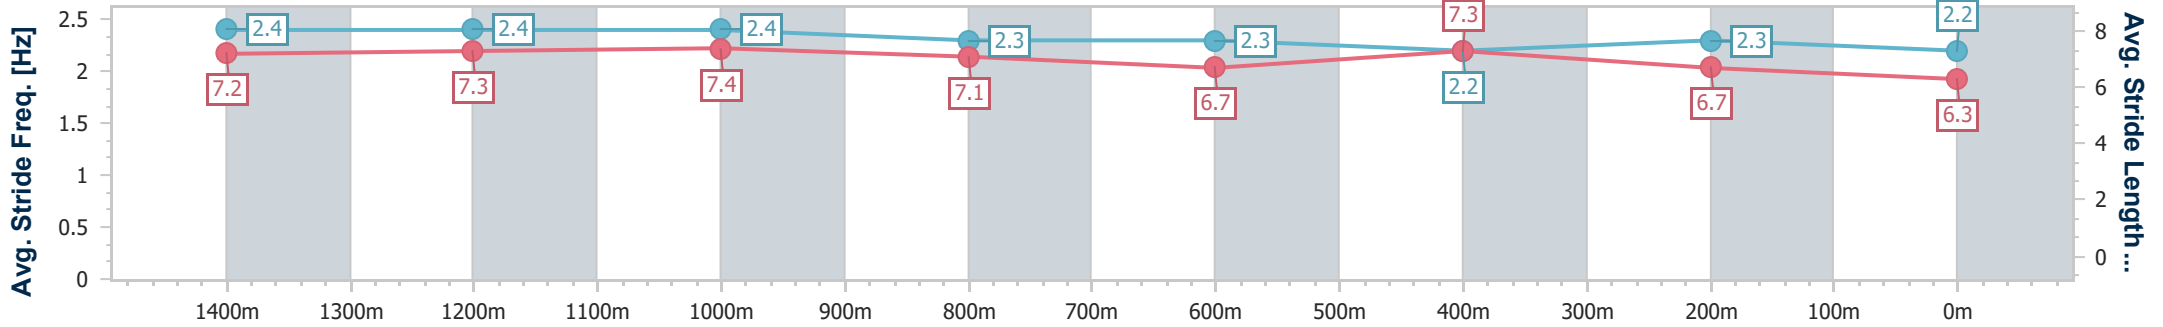

- [] Ranking at each section and finish
- .-.- No data available at this section
- NA No data available

Horse/Jockey Name	Our Heart Throb
Final Rank	5
Fastest Section Time (Section)	0:11.30 (1400m)
Top Speed [km/h] (Section)	65.8 (Overall)
Race State	Finished

Rockhampton QLD Professional
 Race 3: MAGIC MILLIONS 2024 COUNTRY CUP BENCHMARK
 65 Handicap - 1600m
 05 April 2024 - 14:50

Track Rating: Heavy 8, Weather: Showery, Rail Position: True

Section	Overall	1400m	1200m	1000m	800m	600m	400m	200m
Section Times	1:41.82 [5] (0:13.45)	1:28.37 [3] (0:11.30)	1:17.07 [5] (0:11.46)	1:05.61 [5] (0:12.13)	0:53.48 [5] (0:13.24)	0:40.24 [6] (0:12.46)	0:27.78 [6] (0:13.06)	0:14.72 [5] (0:14.72)
Average Speed [km/h]	53.6	63.6	62.8	59.1	55.4	58.0	55.2	48.9
Top Speed [km/h]	65.8	65.4	64.6	61.8	57.0	58.8	57.7	52.2
Avg. Dist. to Rail [m]	2.4	0.6	0.9	1.1	2.5	5.5	8.2	8.9
Avg. Stride Freq. [Hz]	2.4	2.4	2.4	2.3	2.3	2.2	2.3	2.2
Avg. Stride Length [m]	7.2	7.3	7.4	7.1	6.7	7.3	6.7	6.3