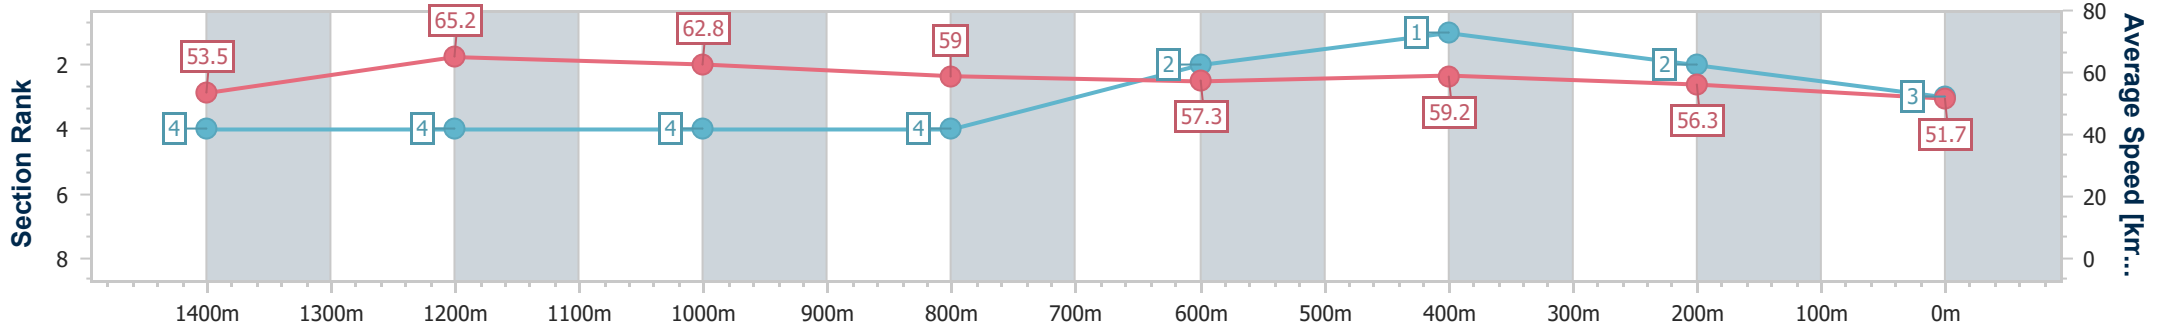

Horse/Jockey Name	Moorabinda Mick
Final Rank	3
Fastest Section Time (Section)	0:11.07 (1400m)
Top Speed [km/h] (Section)	66.2 (1400m)
Race State	Finished

Rockhampton QLD Professional
Race 3: MAGIC MILLIONS 2024 COUNTRY CUP BENCHMARK
65 Handicap - 1600m
05 April 2024 - 14:50

Track Rating: Heavy 8, Weather: Showery, Rail Position: True

Section	Overall	1400m	1200m	1000m	800m	600m	400m	200m
Section Times	1:40.12 [3] (0:13.47)	1:26.65 [4] (0:11.07)	1:15.58 [4] (0:11.48)	1:04.10 [4] (0:12.25)	0:51.85 [4] (0:12.95)	0:38.90 [2] (0:12.19)	0:26.71 [1] (0:12.80)	0:13.91 [2] (0:13.91)
Average Speed [km/h]	53.5	65.2	62.8	59.0	57.3	59.2	56.3	51.7
Top Speed [km/h]	65.2	66.2	64.0	63.1	58.7	60.6	60.4	54.5
Avg. Dist. to Rail [m]	8.3	2.9	1.0	1.2	3.5	7.3	11.0	12.6
Avg. Stride Freq. [Hz]	2.4	2.5	2.4	2.3	2.3	2.3	2.3	2.2
Avg. Stride Length [m]	7.1	7.3	7.4	7.1	7.0	7.0	6.8	6.5

- [ ] Ranking at each section and finish
- -.-.- No data available at this section
- NA No data available