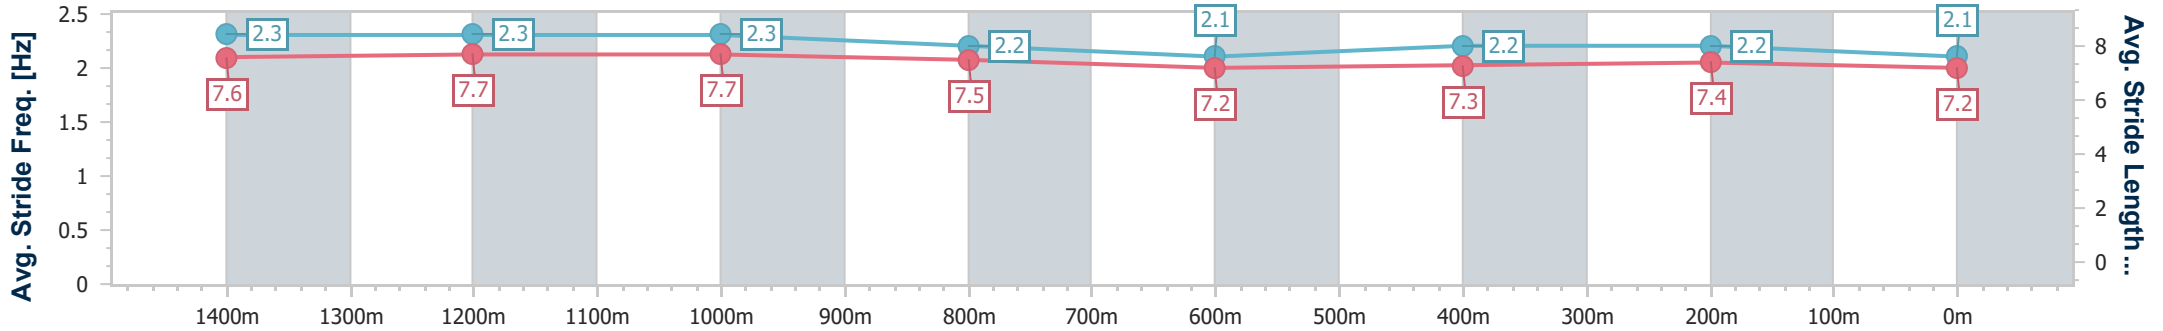

Track Rating: Heavy 8, Weather: Showery, Rail Position: True

Section	Overall	1400m	1200m	1000m	800m	600m	400m	200m
Section Times	1:39.36 [1] (0:13.39)	1:25.97 [2] (0:11.07)	1:14.90 [3] (0:11.41)	1:03.49 [3] (0:12.27)	0:51.22 [3] (0:13.12)	0:38.10 [4] (0:12.54)	0:25.56 [4] (0:12.24)	0:13.32 [1] (0:13.32)
Average Speed [km/h]	53.9	65.0	63.0	58.1	55.5	57.6	58.8	54.1
Top Speed [km/h]	64.6	65.7	65.0	60.4	56.3	60.8	60.6	56.6
Avg. Dist. to Rail [m]	7.0	1.1	1.1	1.7	1.6	4.3	6.3	6.5
Avg. Stride Freq. [Hz]	2.3	2.3	2.3	2.2	2.1	2.2	2.2	2.1
Avg. Stride Length [m]	7.6	7.7	7.7	7.5	7.2	7.3	7.4	7.2