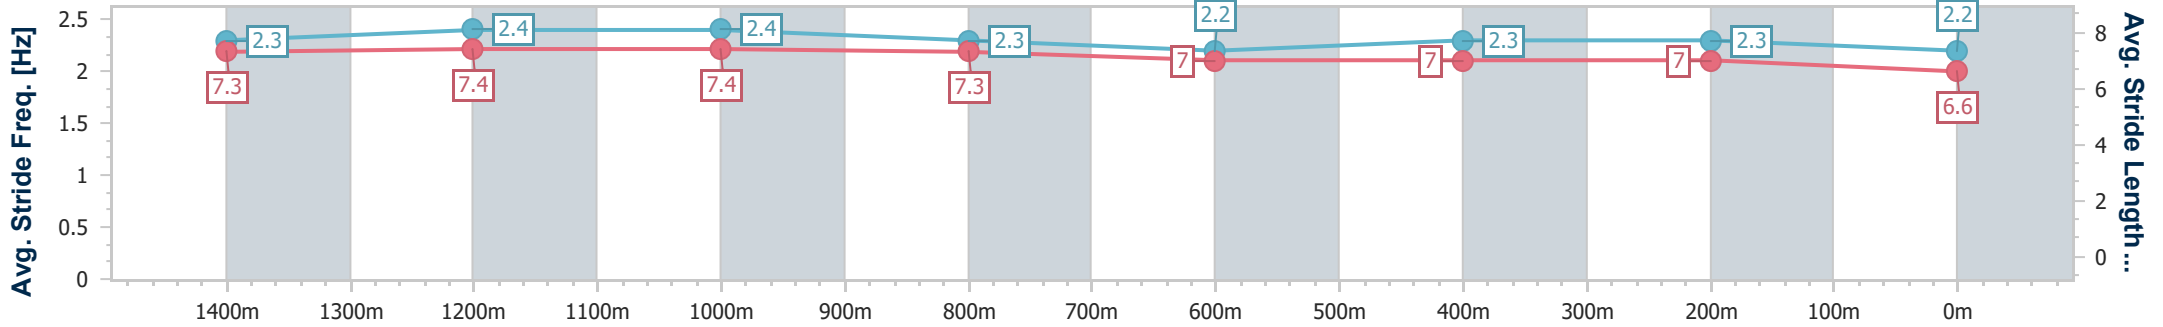

Horse/Jockey Name	Diasonic
Final Rank	2
Fastest Section Time (Section)	0:11.27 (1400m)
Top Speed [km/h] (Section)	64.6 (1400m)
Race State	Finished

Rockhampton QLD Professional
Race 3: MAGIC MILLIONS 2024 COUNTRY CUP BENCHMARK
65 Handicap - 1600m
05 April 2024 - 14:50

Track Rating: Heavy 8, Weather: Showery, Rail Position: True

Section	Overall	1400m	1200m	1000m	800m	600m	400m	200m
Section Times	1:39.86 [2] (0:13.56)	1:26.30 [6] (0:11.27)	1:15.03 [6] (0:11.47)	1:03.56 [6] (0:12.12)	0:51.44 [6] (0:13.06)	0:38.38 [5] (0:12.30)	0:26.08 [3] (0:12.44)	0:13.64 [3] (0:13.64)
Average Speed [km/h]	53.1	63.9	62.6	59.0	55.9	58.8	57.9	52.8
Top Speed [km/h]	64.5	64.6	63.9	61.7	58.3	60.1	59.8	55.8
Avg. Dist. to Rail [m]	2.4	0.2	0.8	1.3	1.9	6.9	9.3	8.5
Avg. Stride Freq. [Hz]	2.3	2.4	2.4	2.3	2.2	2.3	2.3	2.2
Avg. Stride Length [m]	7.3	7.4	7.4	7.3	7.0	7.0	7.0	6.6

- [ ] Ranking at each section and finish
- -.-.- No data available at this section
- NA No data available