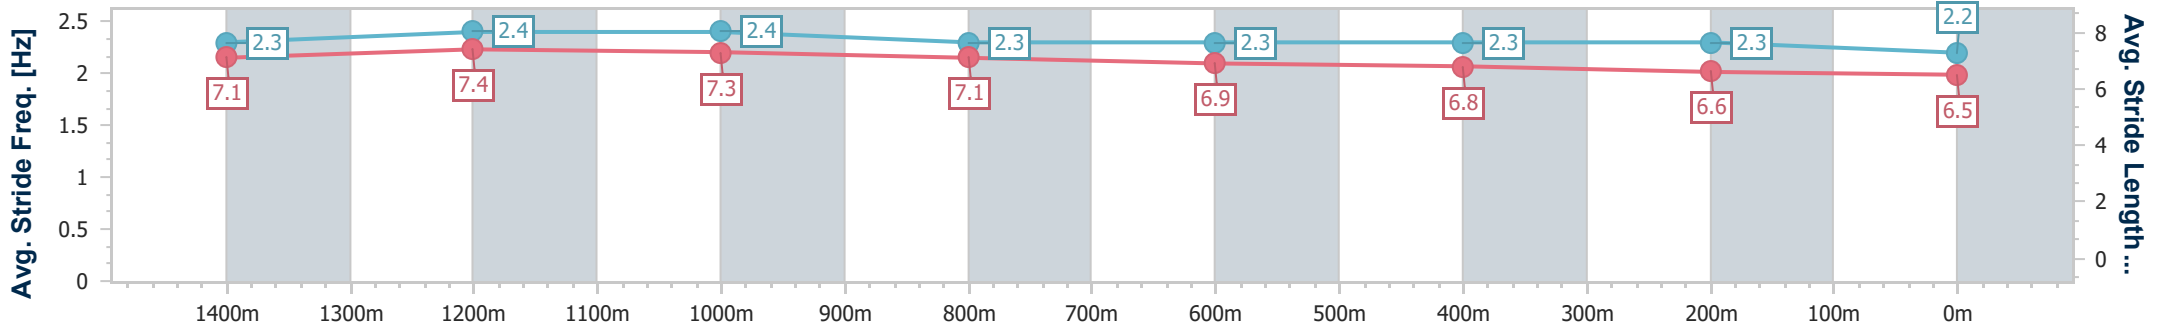

Rockhampton QLD Professional
 Race 3: MAGIC MILLIONS 2024 COUNTRY CUP BENCHMARK
 65 Handicap - 1600m
 05 April 2024 - 14:50

Track Rating: Heavy 8, Weather: Showery, Rail Position: True

Section	Overall	1400m	1200m	1000m	800m	600m	400m	200m
Section Times	1:41.82 [5] (0:13.45)	1:28.37 [3] (0:11.30)	1:17.07 [5] (0:11.46)	1:05.61 [5] (0:12.13)	0:53.48 [5] (0:13.24)	0:40.24 [6] (0:12.46)	0:27.78 [6] (0:13.06)	0:14.72 [5] (0:14.72)
Average Speed [km/h]	53.6	63.6	62.8	59.1	55.4	58.0	55.2	48.9
Top Speed [km/h]	65.8	65.4	64.6	61.8	57.0	58.8	57.7	52.2
Avg. Dist. to Rail [m]	2.4	0.6	0.9	1.1	2.5	5.5	8.2	8.9
Avg. Stride Freq. [Hz]	2.4	2.4	2.4	2.3	2.3	2.2	2.3	2.2
Avg. Stride Length [m]	7.2	7.3	7.4	7.1	6.7	7.3	6.7	6.3

- [] Ranking at each section and finish
- .-.- No data available at this section
- NA No data available

Horse/Jockey Name	Capital Girl
Final Rank	6
Fastest Section Time (Section)	0:11.25 (1400m)
Top Speed [km/h] (Section)	65.1 (1400m)
Race State	Finished

Rockhampton QLD Professional
 Race 3: MAGIC MILLIONS 2024 COUNTRY CUP BENCHMARK
 65 Handicap - 1600m
 05 April 2024 - 14:50

Track Rating: Heavy 8, Weather: Showery, Rail Position: True

Section	Overall	1400m	1200m	1000m	800m	600m	400m	200m
Section Times	1:41.89 [6] (0:13.91)	1:27.98 [7] (0:11.25)	1:16.73 [7] (0:11.46)	1:05.27 [7] (0:12.08)	0:53.19 [7] (0:13.00)	0:40.19 [7] (0:12.74)	0:27.45 [7] (0:13.25)	0:14.20 [6] (0:14.20)
Average Speed [km/h]	51.8	64.1	62.7	59.1	56.4	56.7	54.4	50.6
Top Speed [km/h]	62.0	65.1	63.8	61.7	57.9	57.2	56.1	52.4
Avg. Dist. to Rail [m]	3.7	0.4	0.6	1.4	2.5	7.1	7.0	7.5
Avg. Stride Freq. [Hz]	2.3	2.4	2.4	2.3	2.3	2.3	2.3	2.2
Avg. Stride Length [m]	7.1	7.4	7.3	7.1	6.9	6.8	6.6	6.5