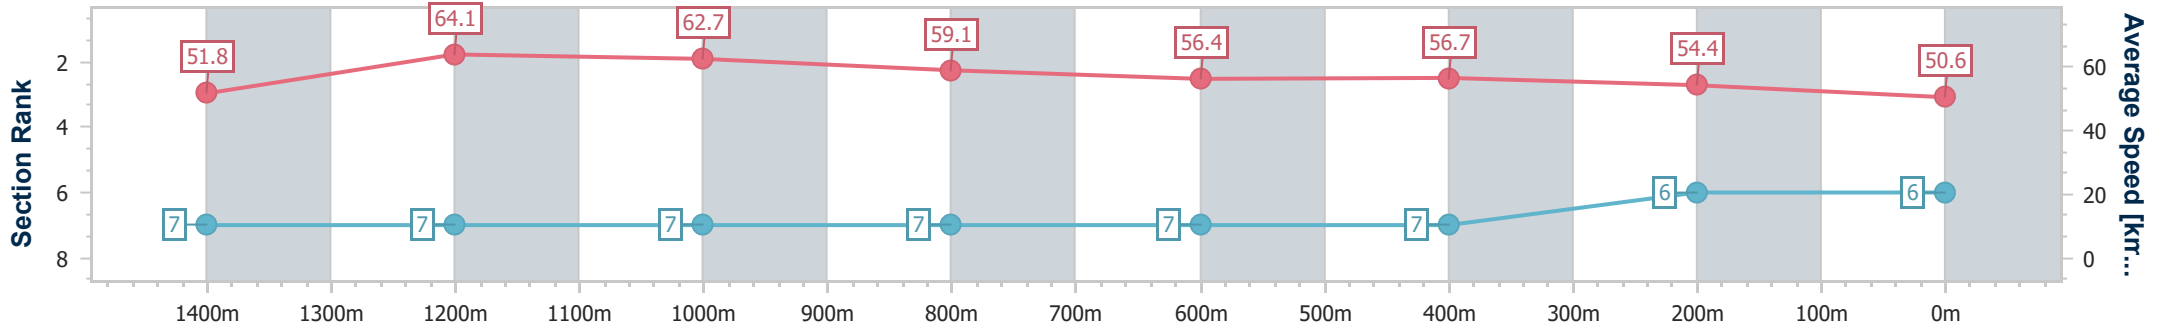

- [] Ranking at each section and finish
- .-.- No data available at this section
- NA No data available

Horse/Jockey Name	Capital Girl
Final Rank	6
Fastest Section Time (Section)	0:11.25 (1400m)
Top Speed [km/h] (Section)	65.1 (1400m)
Race State	Finished

Rockhampton QLD Professional
 Race 3: MAGIC MILLIONS 2024 COUNTRY CUP BENCHMARK
 65 Handicap - 1600m
 05 April 2024 - 14:50

Track Rating: Heavy 8, Weather: Showery, Rail Position: True

Section	Overall	1400m	1200m	1000m	800m	600m	400m	200m
Section Times	1:41.89 [6] (0:13.91)	1:27.98 [7] (0:11.25)	1:16.73 [7] (0:11.46)	1:05.27 [7] (0:12.08)	0:53.19 [7] (0:13.00)	0:40.19 [7] (0:12.74)	0:27.45 [7] (0:13.25)	0:14.20 [6] (0:14.20)
Average Speed [km/h]	51.8	64.1	62.7	59.1	56.4	56.7	54.4	50.6
Top Speed [km/h]	62.0	65.1	63.8	61.7	57.9	57.2	56.1	52.4
Avg. Dist. to Rail [m]	3.7	0.4	0.6	1.4	2.5	7.1	7.0	7.5
Avg. Stride Freq. [Hz]	2.3	2.4	2.4	2.3	2.3	2.3	2.3	2.2
Avg. Stride Length [m]	7.1	7.4	7.3	7.1	6.9	6.8	6.6	6.5