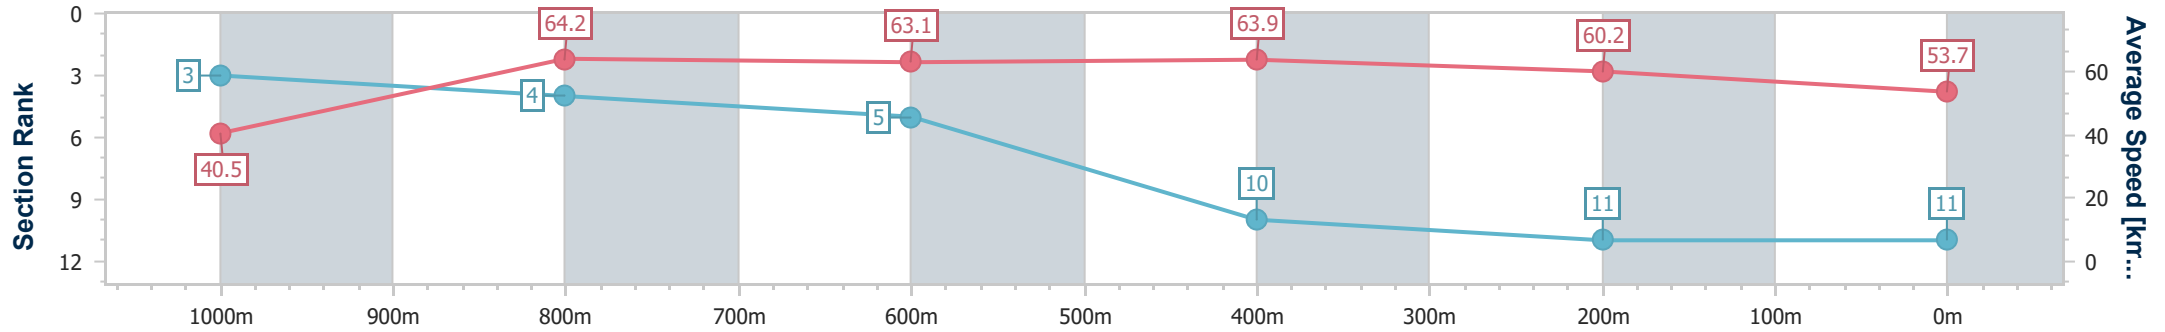

Rockhampton QLD Professional
Race 1: LEN MILNER MEMORIAL TROPHY Maiden Handicap - 1050m

05 April 2024 - 13:37

Track Rating: Soft 6, Weather: Showery, Rail Position: True

Section	Overall	1000m	800m	600m	400m	200m
Section Times	1:04.03 [10] (0:04.41)	0:59.62 [2] (0:11.17)	0:48.45 [1] (0:11.56)	0:36.89 [2] (0:11.29)	0:25.60 [3] (0:12.09)	0:13.51 [10] (0:13.51)
Average Speed [km/h]	41.0	64.3	62.7	63.9	59.6	53.3
Top Speed [km/h]	57.6	66.6	64.8	65.7	62.6	59.3
Avg. Dist. to Rail [m]	6.3	1.2	1.2	2.3	2.3	2.2
Avg. Stride Freq. [Hz]	2.6	2.5	2.5	2.5	2.4	2.2
Avg. Stride Length [m]	6.2	7.0	7.0	7.2	7.0	6.5

- [] Ranking at each section and finish
- .-.- No data available at this section
- NA No data available

Horse/Jockey Name	Rapid Instinct
Final Rank	11
Fastest Section Time (Section)	0:04.46 (Overall)
Top Speed [km/h] (Section)	65.4 (800m)
Race State	Finished

Rockhampton QLD Professional
Race 1: LEN MILNER MEMORIAL TROPHY Maiden Handicap - 1050m

05 April 2024 - 13:37

Track Rating: Soft 6, Weather: Showery, Rail Position: True

Section	Overall	1000m	800m	600m	400m	200m
Section Times	1:04.25 [11] (0:04.46)	0:59.79 [3] (0:11.36)	0:48.43 [4] (0:11.75)	0:36.68 [5] (0:11.32)	0:25.36 [10] (0:11.96)	0:13.40 [11] (0:13.40)
Average Speed [km/h]	40.5	64.2	63.1	63.9	60.2	53.7
Top Speed [km/h]	56.3	65.4	65.4	65.0	63.0	57.1
Avg. Dist. to Rail [m]	11.2	3.9	3.5	5.6	6.4	6.8
Avg. Stride Freq. [Hz]	2.4	2.5	2.5	2.4	2.3	2.2
Avg. Stride Length [m]	6.6	7.0	7.1	7.3	7.1	6.7