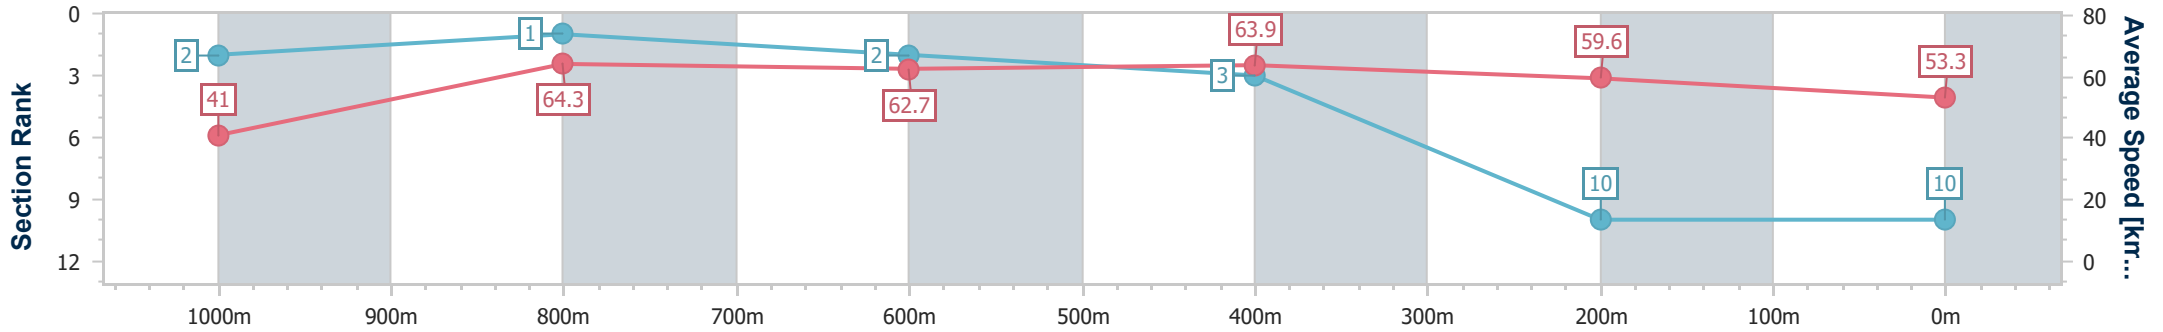

Rockhampton QLD Professional
Race 1: LEN MILNER MEMORIAL TROPHY Maiden Handicap - 1050m

05 April 2024 - 13:37

Track Rating: Soft 6, Weather: Showery, Rail Position: True

Section	Overall	1000m	800m	600m	400m	200m
Section Times	1:03.32 [9] (0:04.60)	0:58.72 [7] (0:11.61)	0:47.11 [9] (0:11.66)	0:35.45 [10] (0:10.99)	0:24.46 [8] (0:11.50)	0:12.96 [8] (0:12.96)
Average Speed [km/h]	39.2	62.5	62.7	65.6	62.7	55.5
Top Speed [km/h]	55.9	65.4	65.3	66.9	65.8	60.3
Avg. Dist. to Rail [m]	8.9	2.7	1.8	3.0	5.1	5.6
Avg. Stride Freq. [Hz]	1.8	2.5	2.4	2.5	2.4	2.3
Avg. Stride Length [m]	8.3	6.9	7.2	7.2	7.1	6.6

- [] Ranking at each section and finish
- .-.- No data available at this section
- NA No data available

Horse/Jockey Name	Little Miss Belle
Final Rank	10
Fastest Section Time (Section)	0:04.41 (Overall)
Top Speed [km/h] (Section)	66.6 (1000m)
Race State	Finished

Rockhampton QLD Professional
Race 1: LEN MILNER MEMORIAL TROPHY Maiden Handicap - 1050m

05 April 2024 - 13:37

Track Rating: Soft 6, Weather: Showery, Rail Position: True

Section	Overall	1000m	800m	600m	400m	200m
Section Times	1:04.03 [10] (0:04.41)	0:59.62 [2] (0:11.17)	0:48.45 [1] (0:11.56)	0:36.89 [2] (0:11.29)	0:25.60 [3] (0:12.09)	0:13.51 [10] (0:13.51)
Average Speed [km/h]	41.0	64.3	62.7	63.9	59.6	53.3
Top Speed [km/h]	57.6	66.6	64.8	65.7	62.6	59.3
Avg. Dist. to Rail [m]	6.3	1.2	1.2	2.3	2.3	2.2
Avg. Stride Freq. [Hz]	2.6	2.5	2.5	2.5	2.4	2.2
Avg. Stride Length [m]	6.2	7.0	7.0	7.2	7.0	6.5