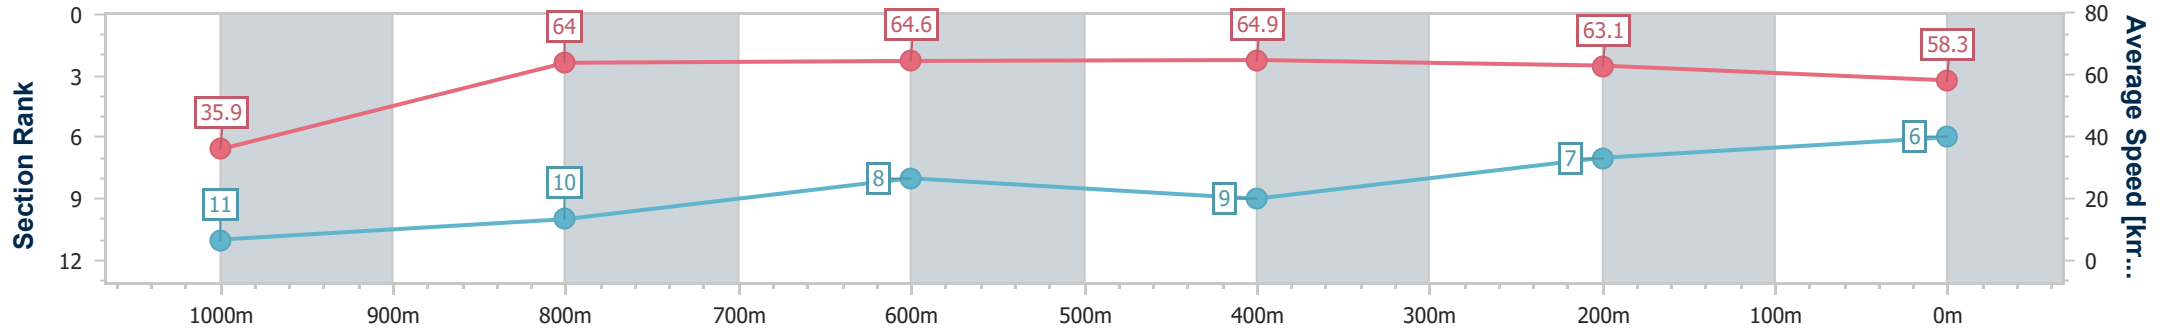

Horse/Jockey Name	Diamond Sky
Final Rank	6
Fastest Section Time (Section)	0:05.00 (Overall)
Top Speed [km/h] (Section)	66.0 (600m)
Race State	Finished

Rockhampton QLD Professional
Race 1: LEN MILNER MEMORIAL TROPHY Maiden Handicap - 1050m

05 April 2024 - 13:37

Track Rating: Soft 6, Weather: Showery, Rail Position: True

Section	Overall	1000m	800m	600m	400m	200m
Section Times	1:02.66 [6] (0:05.00)	0:57.66 [11] (0:11.38)	0:46.28 [10] (0:11.37)	0:34.91 [8] (0:11.13)	0:23.78 [9] (0:11.40)	0:12.38 [7] (0:12.38)
Average Speed [km/h]	35.9	64.0	64.6	64.9	63.1	58.3
Top Speed [km/h]	57.4	65.5	65.7	66.0	65.2	60.7
Avg. Dist. to Rail [m]	10.8	3.7	2.3	7.3	9.4	9.5
Avg. Stride Freq. [Hz]	2.3	2.4	2.4	2.4	2.4	2.3
Avg. Stride Length [m]	5.8	7.4	7.4	7.5	7.4	7.1

- [ ] Ranking at each section and finish
- -.-.- No data available at this section
- NA No data available