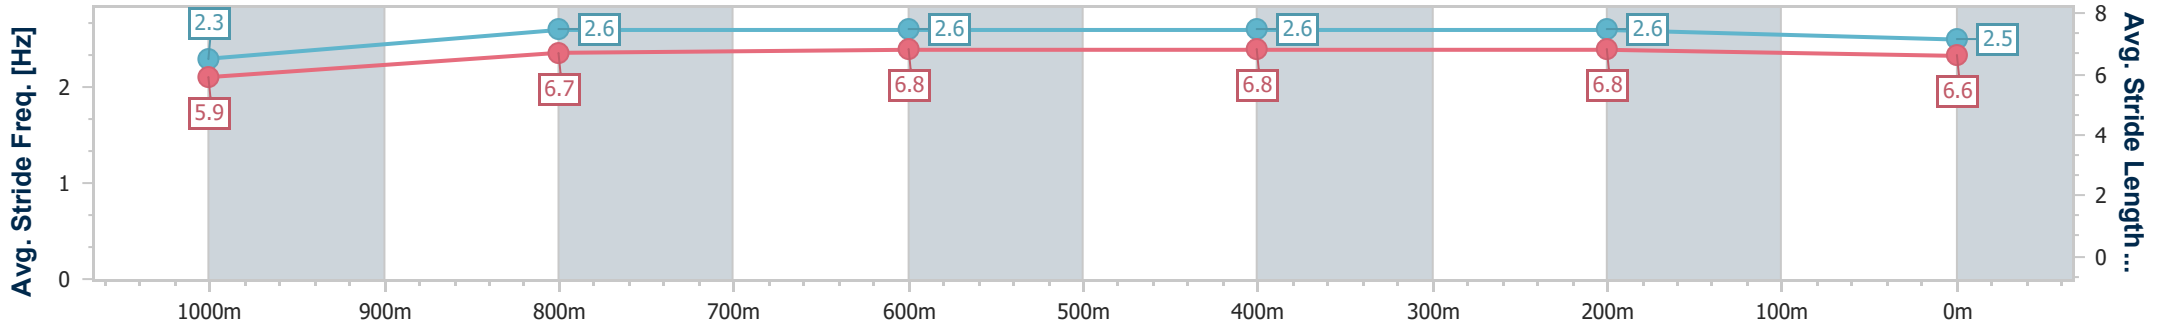

Horse/Jockey Name	Street Needs
Final Rank	5
Fastest Section Time (Section)	0:04.90 (Overall)
Top Speed [km/h] (Section)	66.8 (600m)
Race State	Finished

Rockhampton QLD Professional
Race 1: LEN MILNER MEMORIAL TROPHY Maiden Handicap - 1050m

05 April 2024 - 13:37

Track Rating: Soft 6, Weather: Showery, Rail Position: True

Section	Overall	1000m	800m	600m	400m	200m
Section Times	1:02.59 [5] (0:04.90)	0:57.69 [10] (0:11.63)	0:46.06 [11] (0:11.55)	0:34.51 [11] (0:11.06)	0:23.45 [11] (0:11.32)	0:12.13 [9] (0:12.13)
Average Speed [km/h]	36.8	62.7	63.5	65.2	63.6	59.4
Top Speed [km/h]	55.4	65.0	65.0	66.8	65.9	62.2
Avg. Dist. to Rail [m]	9.2	3.3	2.1	7.1	8.5	8.2
Avg. Stride Freq. [Hz]	2.3	2.6	2.6	2.6	2.6	2.5
Avg. Stride Length [m]	5.9	6.7	6.8	6.8	6.8	6.6

- [ ] Ranking at each section and finish
- -.-.- No data available at this section
- NA No data available