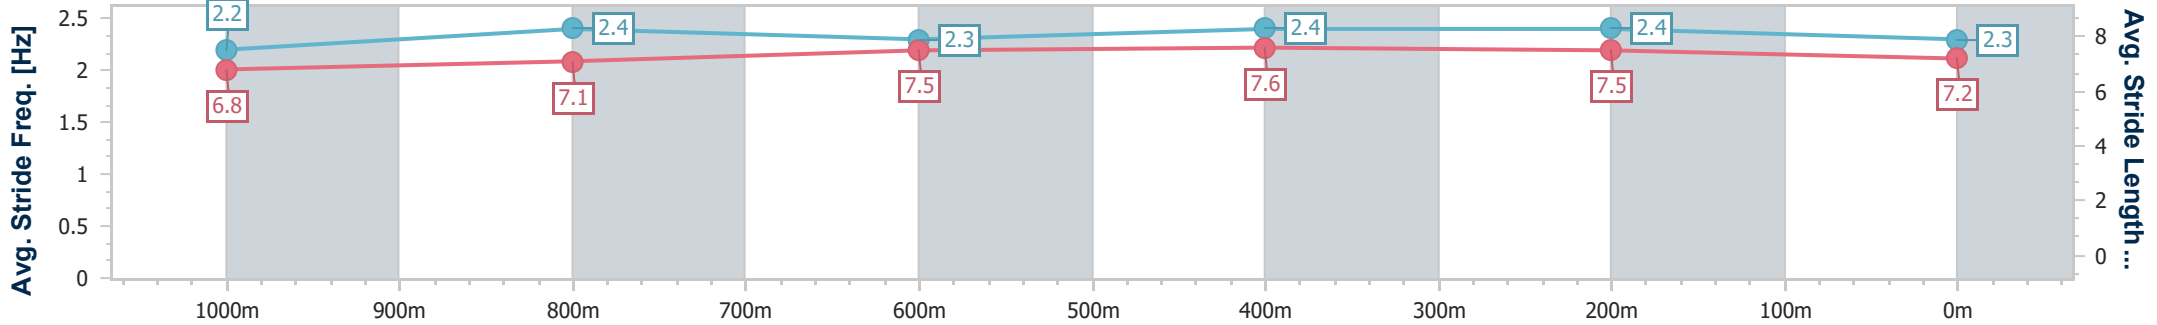

Horse/Jockey Name	Cumin Spinner
Final Rank	3
Fastest Section Time (Section)	0:04.51 (Overall)
Top Speed [km/h] (Section)	67.0 (600m)
Race State	Finished

Rockhampton QLD Professional
Race 1: LEN MILNER MEMORIAL TROPHY Maiden Handicap - 1050m

05 April 2024 - 13:37

Track Rating: Soft 6, Weather: Showery, Rail Position: True

Section	Overall	1000m	800m	600m	400m	200m
Section Times	1:02.14 [3] (0:04.51)	0:57.63 [5] (0:11.61)	0:46.02 [8] (0:11.65)	0:34.37 [9] (0:10.89)	0:23.48 [6] (0:11.20)	0:12.28 [3] (0:12.28)
Average Speed [km/h]	39.8	63.4	63.4	66.3	64.3	58.6
Top Speed [km/h]	55.8	66.6	65.0	67.0	66.4	62.3
Avg. Dist. to Rail [m]	14.2	5.7	3.0	7.0	8.4	7.5
Avg. Stride Freq. [Hz]	2.2	2.4	2.3	2.4	2.4	2.3
Avg. Stride Length [m]	6.8	7.1	7.5	7.6	7.5	7.2

- [ ] Ranking at each section and finish
- -.-.- No data available at this section
- NA No data available