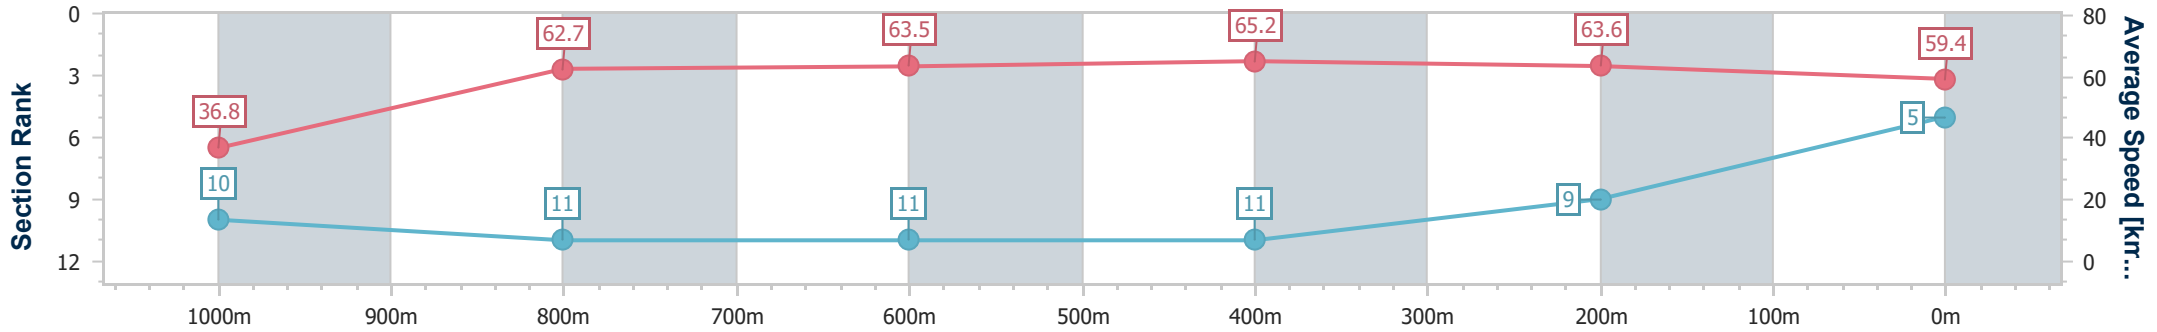

Horse/Jockey Name	Street Needs
Final Rank	5
Fastest Section Time (Section)	0:04.90 (Overall)
Top Speed [km/h] (Section)	66.8 (600m)
Race State	Finished

Rockhampton QLD Professional
Race 1: LEN MILNER MEMORIAL TROPHY Maiden Handicap - 1050m

05 April 2024 - 13:37

Track Rating: Soft 6, Weather: Showery, Rail Position: True

Section	Overall	1000m	800m	600m	400m	200m
Section Times	1:02.59 [5] (0:04.90)	0:57.69 [10] (0:11.63)	0:46.06 [11] (0:11.55)	0:34.51 [11] (0:11.06)	0:23.45 [11] (0:11.32)	0:12.13 [9] (0:12.13)
Average Speed [km/h]	36.8	62.7	63.5	65.2	63.6	59.4
Top Speed [km/h]	55.4	65.0	65.0	66.8	65.9	62.2
Avg. Dist. to Rail [m]	9.2	3.3	2.1	7.1	8.5	8.2
Avg. Stride Freq. [Hz]	2.3	2.6	2.6	2.6	2.6	2.5
Avg. Stride Length [m]	5.9	6.7	6.8	6.8	6.8	6.6

- [ ] Ranking at each section and finish
- -.-.- No data available at this section
- NA No data available