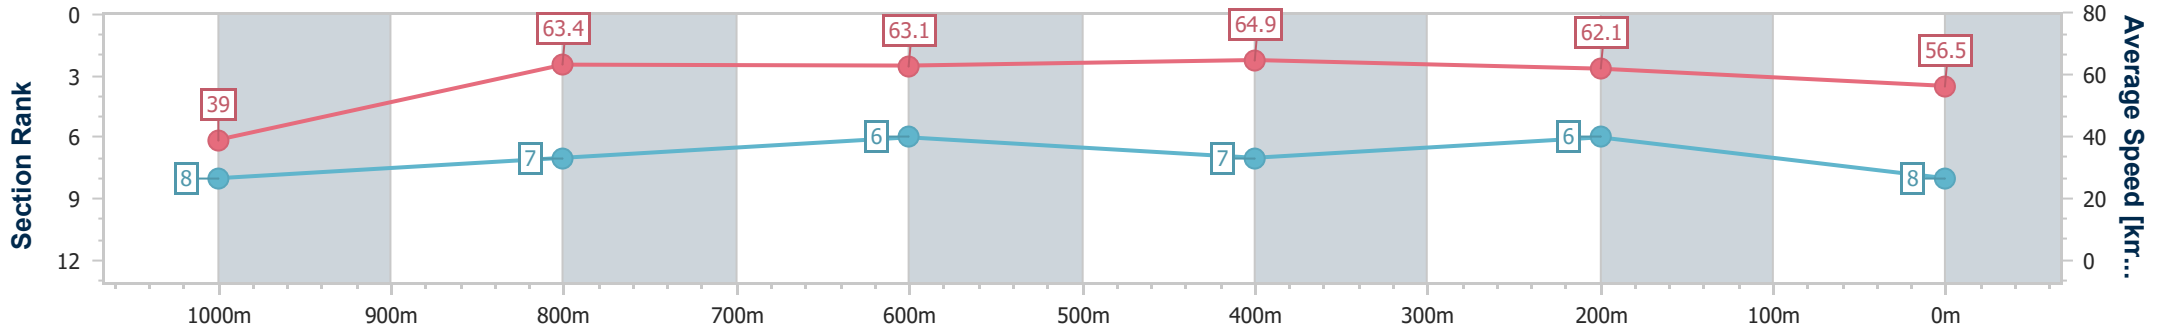

- [] Ranking at each section and finish
- .-.- No data available at this section
- NA No data available

Horse/Jockey Name	Rumbling Boy
Final Rank	8
Fastest Section Time (Section)	0:04.65 (Overall)
Top Speed [km/h] (Section)	66.3 (600m)
Race State	Finished

Rockhampton QLD Professional
Race 1: LEN MILNER MEMORIAL TROPHY Maiden Handicap - 1050m

05 April 2024 - 13:37

Track Rating: Soft 6, Weather: Showery, Rail Position: True

Section	Overall	1000m	800m	600m	400m	200m
Section Times	1:03.03 [8] (0:04.65)	0:58.38 [8] (0:11.44)	0:46.94 [7] (0:11.49)	0:35.45 [6] (0:11.09)	0:24.36 [7] (0:11.61)	0:12.75 [6] (0:12.75)
Average Speed [km/h]	39.0	63.4	63.1	64.9	62.1	56.5
Top Speed [km/h]	57.0	65.3	64.1	66.3	64.7	59.9
Avg. Dist. to Rail [m]	10.5	3.0	1.0	4.5	7.2	7.3
Avg. Stride Freq. [Hz]	2.4	2.4	2.3	2.4	2.3	2.2
Avg. Stride Length [m]	6.1	7.3	7.5	7.5	7.5	7.1