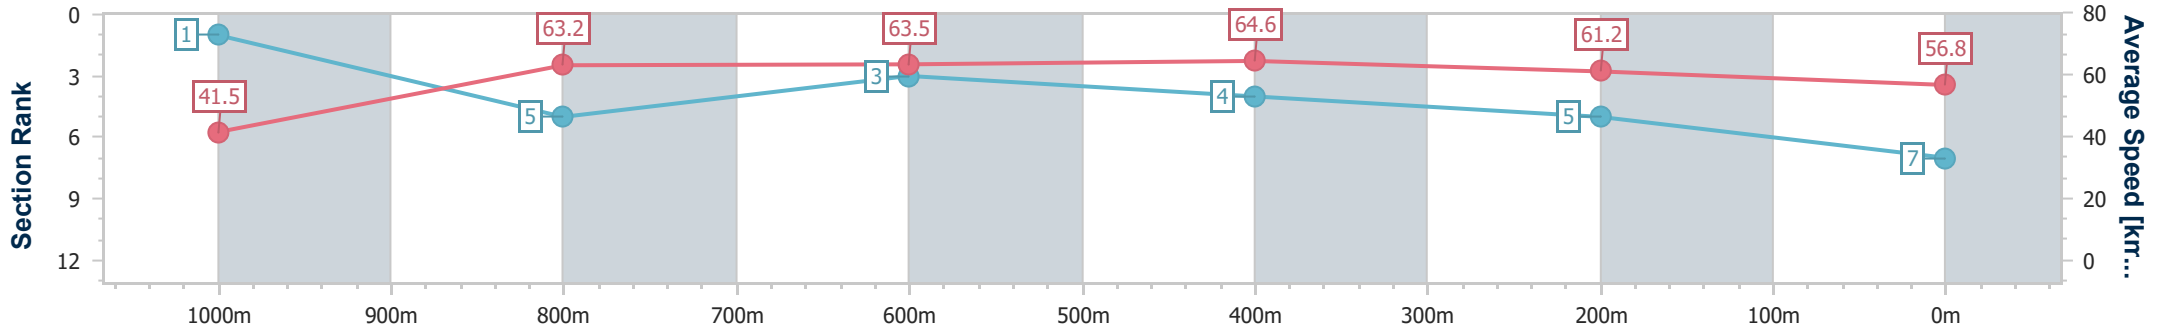

Rockhampton QLD Professional
Race 1: LEN MILNER MEMORIAL TROPHY Maiden Handicap - 1050m

05 April 2024 - 13:37

Track Rating: Soft 6, Weather: Showery, Rail Position: True

Section	Overall	1000m	800m	600m	400m	200m
Section Times	1:02.88 [7] (0:04.36)	0:58.52 [1] (0:11.50)	0:47.02 [5] (0:11.42)	0:35.60 [3] (0:11.17)	0:24.43 [4] (0:11.76)	0:12.67 [5] (0:12.67)
Average Speed [km/h]	41.5	63.2	63.5	64.6	61.2	56.8
Top Speed [km/h]	56.6	65.6	64.6	65.2	64.0	60.2
Avg. Dist. to Rail [m]	6.1	1.7	1.2	2.2	3.5	3.5
Avg. Stride Freq. [Hz]	2.4	2.5	2.4	2.4	2.4	2.3
Avg. Stride Length [m]	6.7	7.1	7.2	7.3	7.2	6.9