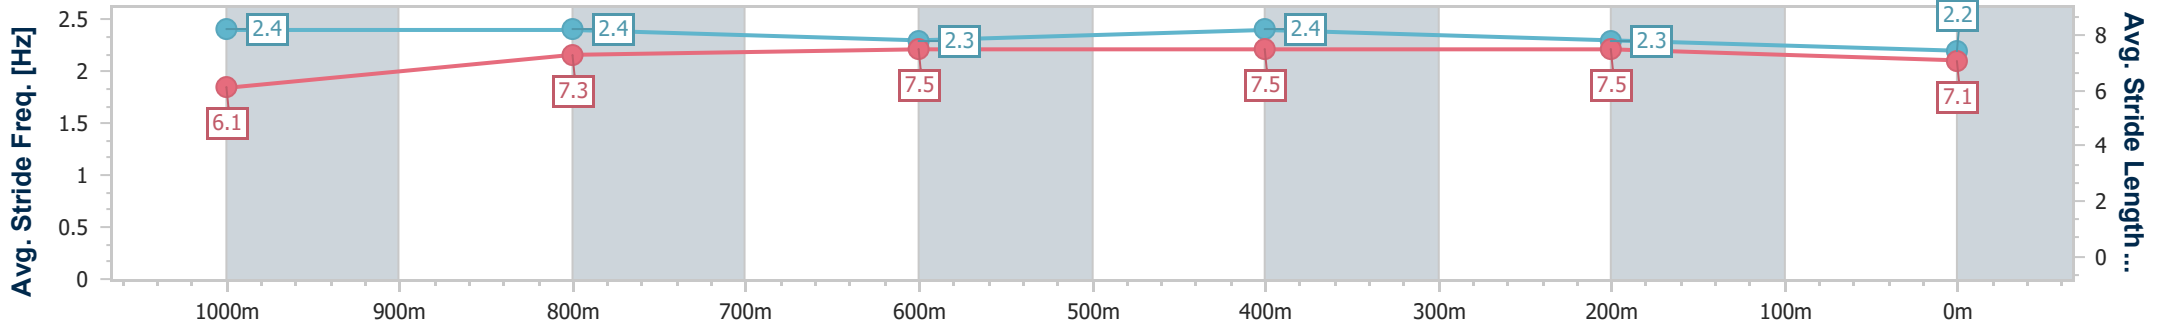

Rockhampton QLD Professional
Race 1: LEN MILNER MEMORIAL TROPHY Maiden Handicap - 1050m

05 April 2024 - 13:37

Track Rating: Soft 6, Weather: Showery, Rail Position: True

Section	Overall	1000m	800m	600m	400m	200m
Section Times	1:02.88 [7] (0:04.36)	0:58.52 [1] (0:11.50)	0:47.02 [5] (0:11.42)	0:35.60 [3] (0:11.17)	0:24.43 [4] (0:11.76)	0:12.67 [5] (0:12.67)
Average Speed [km/h]	41.5	63.2	63.5	64.6	61.2	56.8
Top Speed [km/h]	56.6	65.6	64.6	65.2	64.0	60.2
Avg. Dist. to Rail [m]	6.1	1.7	1.2	2.2	3.5	3.5
Avg. Stride Freq. [Hz]	2.4	2.5	2.4	2.4	2.4	2.3
Avg. Stride Length [m]	6.7	7.1	7.2	7.3	7.2	6.9

- [] Ranking at each section and finish
- .-.- No data available at this section
- NA No data available

Horse/Jockey Name	Rumbling Boy
Final Rank	8
Fastest Section Time (Section)	0:04.65 (Overall)
Top Speed [km/h] (Section)	66.3 (600m)
Race State	Finished

Rockhampton QLD Professional
Race 1: LEN MILNER MEMORIAL TROPHY Maiden Handicap - 1050m

05 April 2024 - 13:37

Track Rating: Soft 6, Weather: Showery, Rail Position: True

Section	Overall	1000m	800m	600m	400m	200m
Section Times	1:03.03 [8] (0:04.65)	0:58.38 [8] (0:11.44)	0:46.94 [7] (0:11.49)	0:35.45 [6] (0:11.09)	0:24.36 [7] (0:11.61)	0:12.75 [6] (0:12.75)
Average Speed [km/h]	39.0	63.4	63.1	64.9	62.1	56.5
Top Speed [km/h]	57.0	65.3	64.1	66.3	64.7	59.9
Avg. Dist. to Rail [m]	10.5	3.0	1.0	4.5	7.2	7.3
Avg. Stride Freq. [Hz]	2.4	2.4	2.3	2.4	2.3	2.2
Avg. Stride Length [m]	6.1	7.3	7.5	7.5	7.5	7.1