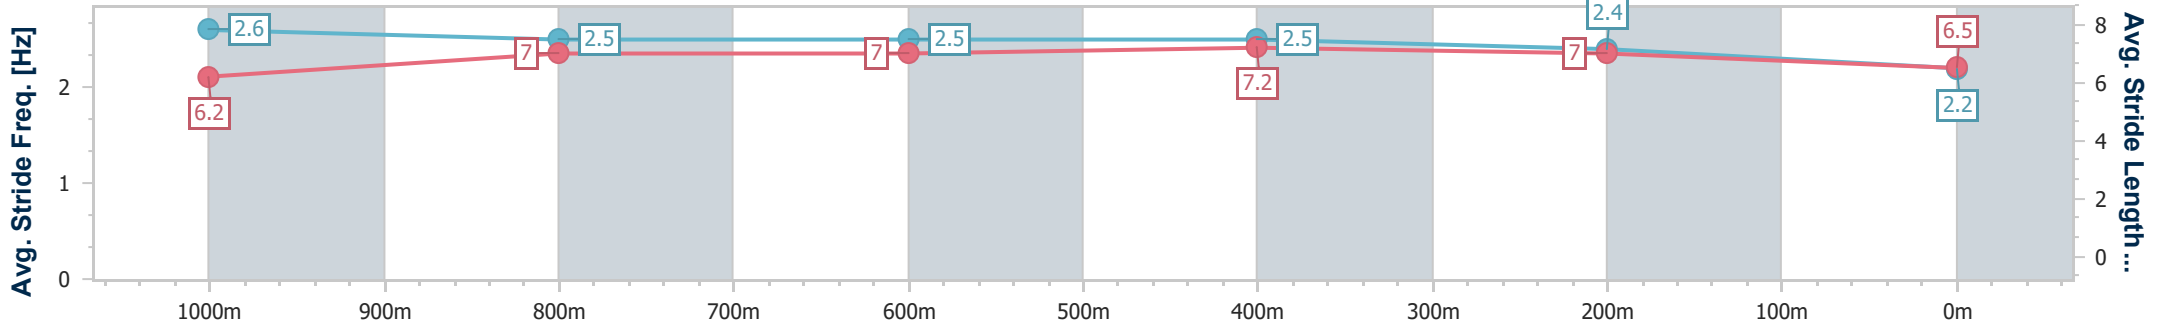

Rockhampton QLD Professional
Race 1: LEN MILNER MEMORIAL TROPHY Maiden Handicap - 1050m

05 April 2024 - 13:37

Track Rating: Soft 6, Weather: Showery, Rail Position: True

Section	Overall	1000m	800m	600m	400m	200m
Section Times	1:03.32 [9] (0:04.60)	0:58.72 [7] (0:11.61)	0:47.11 [9] (0:11.66)	0:35.45 [10] (0:10.99)	0:24.46 [8] (0:11.50)	0:12.96 [8] (0:12.96)
Average Speed [km/h]	39.2	62.5	62.7	65.6	62.7	55.5
Top Speed [km/h]	55.9	65.4	65.3	66.9	65.8	60.3
Avg. Dist. to Rail [m]	8.9	2.7	1.8	3.0	5.1	5.6
Avg. Stride Freq. [Hz]	1.8	2.5	2.4	2.5	2.4	2.3
Avg. Stride Length [m]	8.3	6.9	7.2	7.2	7.1	6.6

- [] Ranking at each section and finish
- .-.- No data available at this section
- NA No data available

Horse/Jockey Name	Little Miss Belle
Final Rank	10
Fastest Section Time (Section)	0:04.41 (Overall)
Top Speed [km/h] (Section)	66.6 (1000m)
Race State	Finished

Rockhampton QLD Professional
Race 1: LEN MILNER MEMORIAL TROPHY Maiden Handicap - 1050m

05 April 2024 - 13:37

Track Rating: Soft 6, Weather: Showery, Rail Position: True

Section	Overall	1000m	800m	600m	400m	200m
Section Times	1:04.03 [10] (0:04.41)	0:59.62 [2] (0:11.17)	0:48.45 [1] (0:11.56)	0:36.89 [2] (0:11.29)	0:25.60 [3] (0:12.09)	0:13.51 [10] (0:13.51)
Average Speed [km/h]	41.0	64.3	62.7	63.9	59.6	53.3
Top Speed [km/h]	57.6	66.6	64.8	65.7	62.6	59.3
Avg. Dist. to Rail [m]	6.3	1.2	1.2	2.3	2.3	2.2
Avg. Stride Freq. [Hz]	2.6	2.5	2.5	2.5	2.4	2.2
Avg. Stride Length [m]	6.2	7.0	7.0	7.2	7.0	6.5