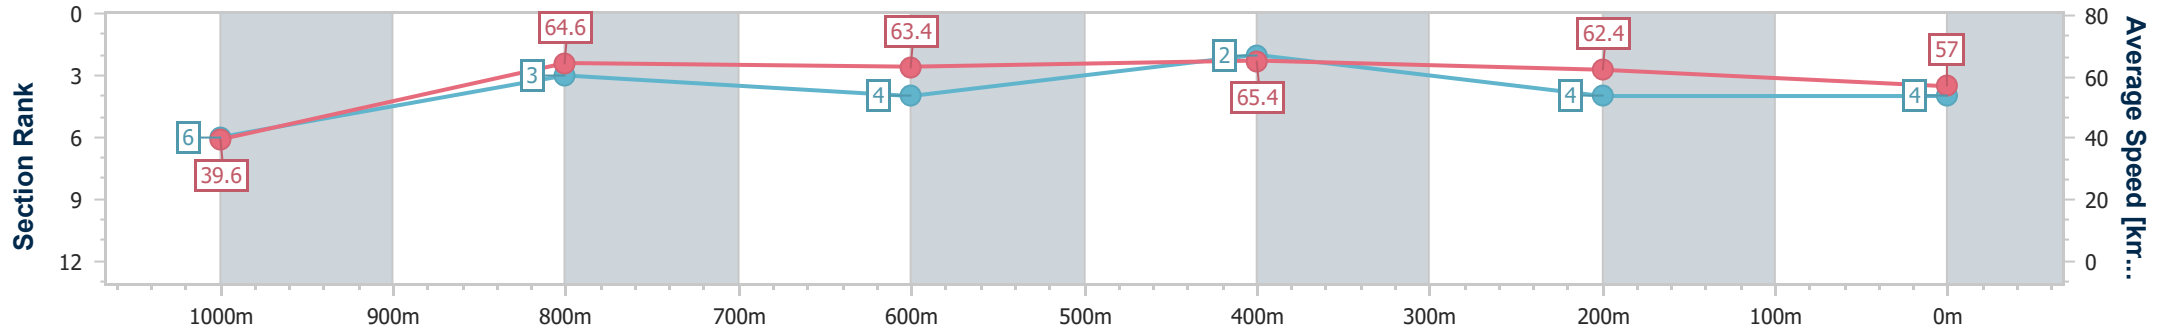

Horse/Jockey Name	Flawless Ambition
Final Rank	4
Fastest Section Time (Section)	0:04.56 (Overall)
Top Speed [km/h] (Section)	67.1 (1000m)
Race State	Finished

Rockhampton QLD Professional
Race 1: LEN MILNER MEMORIAL TROPHY Maiden Handicap - 1050m

05 April 2024 - 13:37

Track Rating: Soft 6, Weather: Showery, Rail Position: True

Section	Overall	1000m	800m	600m	400m	200m
Section Times	1:02.52 [4] (0:04.56)	0:57.96 [6] (0:11.20)	0:46.76 [3] (0:11.58)	0:35.18 [4] (0:11.02)	0:24.16 [2] (0:11.53)	0:12.63 [4] (0:12.63)
Average Speed [km/h]	39.6	64.6	63.4	65.4	62.4	57.0
Top Speed [km/h]	55.5	67.1	66.6	66.2	65.1	60.0
Avg. Dist. to Rail [m]	7.6	2.1	2.5	4.1	4.0	4.2
Avg. Stride Freq. [Hz]	2.3	2.5	2.4	2.4	2.4	2.2
Avg. Stride Length [m]	6.4	7.1	7.4	7.5	7.4	7.1

- [ ] Ranking at each section and finish
- -.-.- No data available at this section
- NA No data available