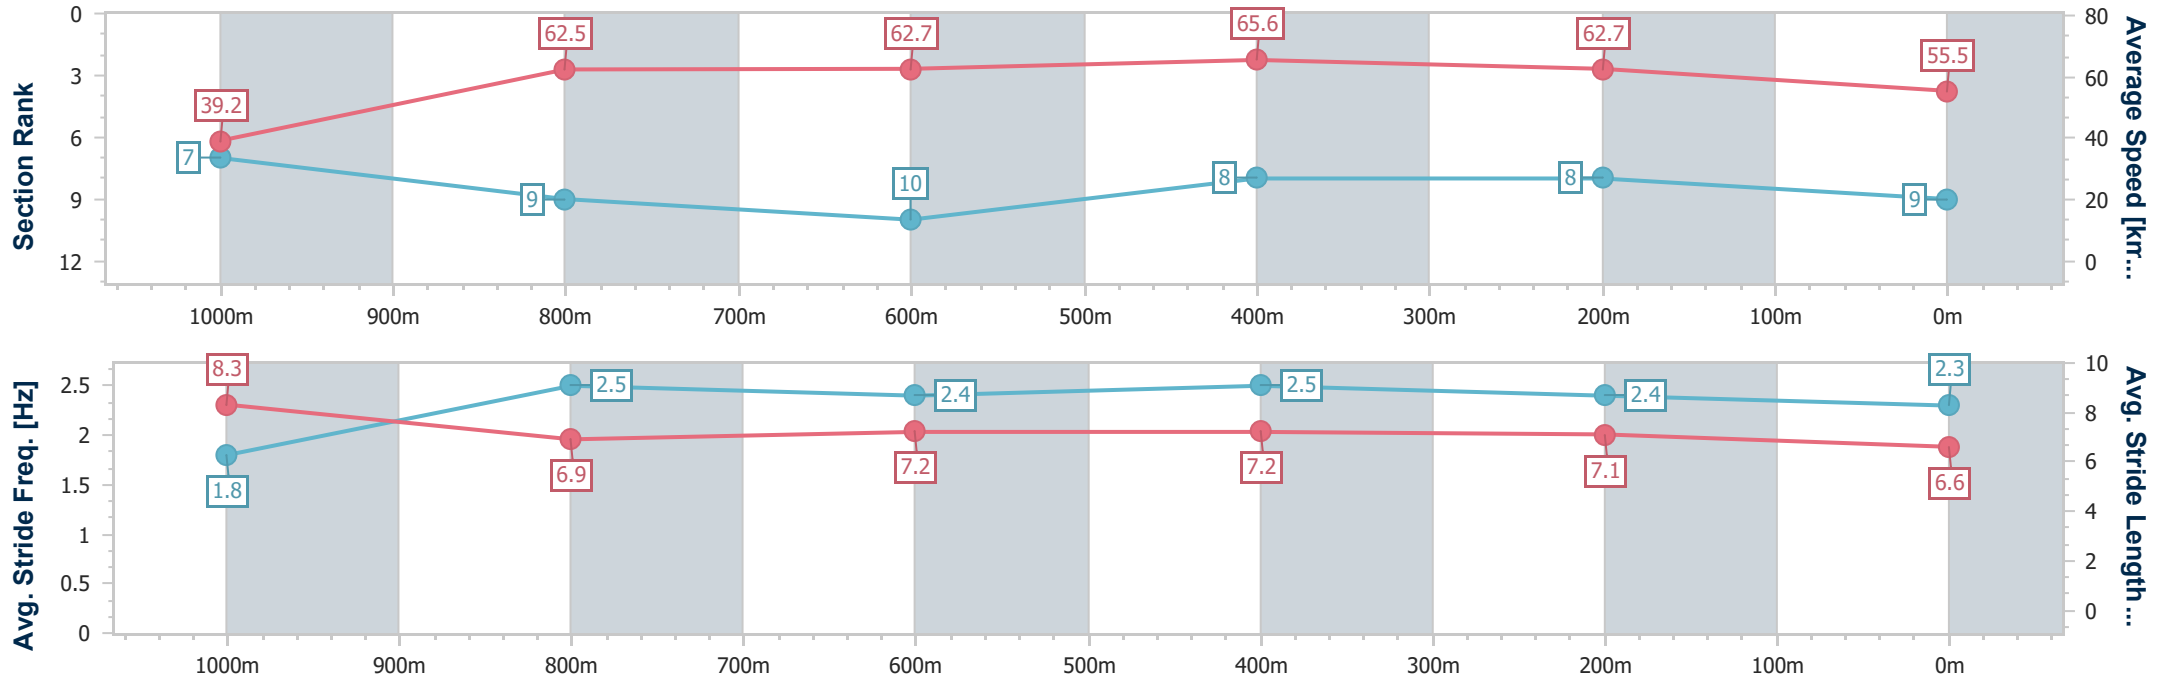

Rockhampton QLD Professional
Race 1: LEN MILNER MEMORIAL TROPHY Maiden Handicap - 1050m

05 April 2024 - 13:37

Track Rating: Soft 6, Weather: Showery, Rail Position: True

Section	Overall	1000m	800m	600m	400m	200m
Section Times	1:03.03 [8] (0:04.65)	0:58.38 [8] (0:11.44)	0:46.94 [7] (0:11.49)	0:35.45 [6] (0:11.09)	0:24.36 [7] (0:11.61)	0:12.75 [6] (0:12.75)
Average Speed [km/h]	39.0	63.4	63.1	64.9	62.1	56.5
Top Speed [km/h]	57.0	65.3	64.1	66.3	64.7	59.9
Avg. Dist. to Rail [m]	10.5	3.0	1.0	4.5	7.2	7.3
Avg. Stride Freq. [Hz]	2.4	2.4	2.3	2.4	2.3	2.2
Avg. Stride Length [m]	6.1	7.3	7.5	7.5	7.5	7.1

- [] Ranking at each section and finish
- .-.- No data available at this section
- NA No data available

Horse/Jockey Name	Salem
Final Rank	9
Fastest Section Time (Section)	0:04.60 (Overall)
Top Speed [km/h] (Section)	66.9 (600m)
Race State	Finished

Rockhampton QLD Professional
Race 1: LEN MILNER MEMORIAL TROPHY Maiden Handicap - 1050m

05 April 2024 - 13:37

Track Rating: Soft 6, Weather: Showery, Rail Position: True

Section	Overall	1000m	800m	600m	400m	200m
Section Times	1:03.32 [9] (0:04.60)	0:58.72 [7] (0:11.61)	0:47.11 [9] (0:11.66)	0:35.45 [10] (0:10.99)	0:24.46 [8] (0:11.50)	0:12.96 [8] (0:12.96)
Average Speed [km/h]	39.2	62.5	62.7	65.6	62.7	55.5
Top Speed [km/h]	55.9	65.4	65.3	66.9	65.8	60.3
Avg. Dist. to Rail [m]	8.9	2.7	1.8	3.0	5.1	5.6
Avg. Stride Freq. [Hz]	1.8	2.5	2.4	2.5	2.4	2.3
Avg. Stride Length [m]	8.3	6.9	7.2	7.2	7.1	6.6