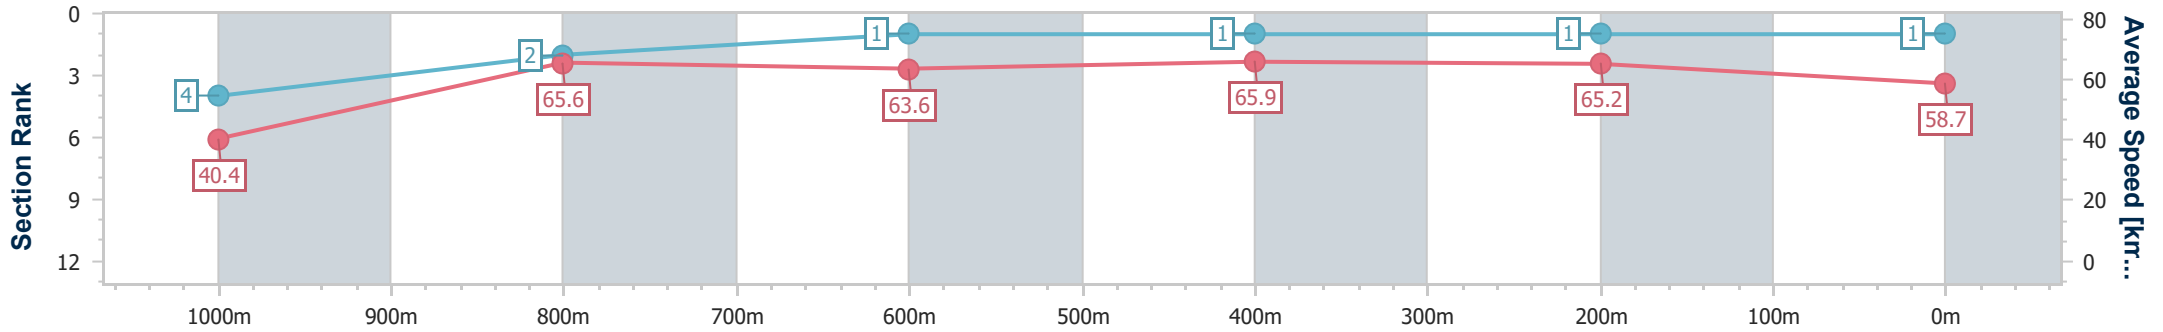

05 April 2024 - 13:37

Track Rating: Soft 6, Weather: Showery, Rail Position: True

Section	Overall	1000m	800m	600m	400m	200m
Section Times	1:01.39 [1] (0:04.47)	0:56.92 [4] (0:11.13)	0:45.79 [2] (0:11.52)	0:34.27 [1] (0:10.96)	0:23.31 [1] (0:11.04)	0:12.27 [1] (0:12.27)
Average Speed [km/h]	40.4	65.6	63.6	65.9	65.2	58.7
Top Speed [km/h]	59.3	67.7	65.2	68.2	67.1	63.9
Avg. Dist. to Rail [m]	12.9	4.3	2.2	4.0	3.7	3.6
Avg. Stride Freq. [Hz]	2.3	2.6	2.4	2.5	2.5	2.3
Avg. Stride Length [m]	6.7	7.0	7.2	7.4	7.3	6.8