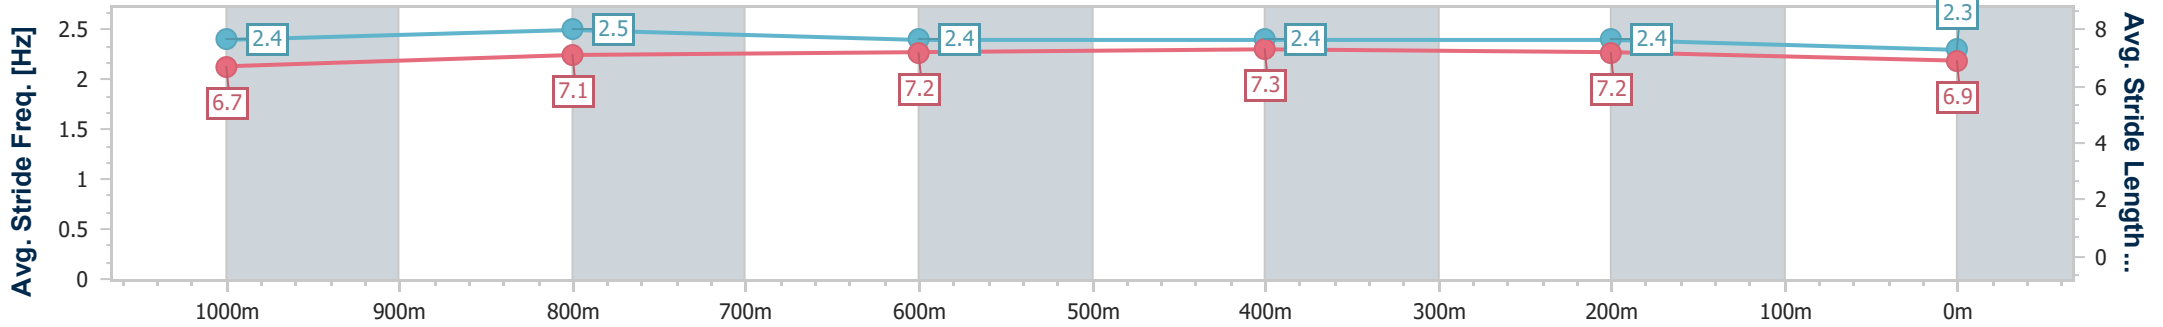

Rockhampton QLD Professional
Race 1: LEN MILNER MEMORIAL TROPHY Maiden Handicap - 1050m

05 April 2024 - 13:37

Track Rating: Soft 6, Weather: Showery, Rail Position: True

Section	Overall	1000m	800m	600m	400m	200m
Section Times	1:02.88 [7] (0:04.36)	0:58.52 [1] (0:11.50)	0:47.02 [5] (0:11.42)	0:35.60 [3] (0:11.17)	0:24.43 [4] (0:11.76)	0:12.67 [5] (0:12.67)
Average Speed [km/h]	41.5	63.2	63.5	64.6	61.2	56.8
Top Speed [km/h]	56.6	65.6	64.6	65.2	64.0	60.2
Avg. Dist. to Rail [m]	6.1	1.7	1.2	2.2	3.5	3.5
Avg. Stride Freq. [Hz]	2.4	2.5	2.4	2.4	2.4	2.3
Avg. Stride Length [m]	6.7	7.1	7.2	7.3	7.2	6.9