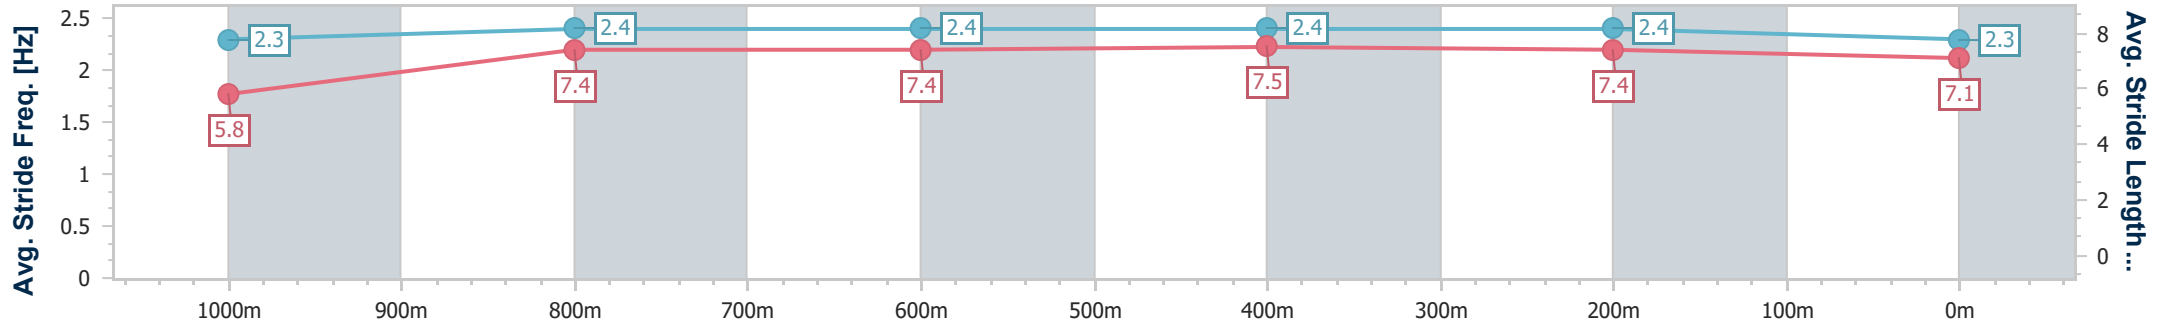

- [] Ranking at each section and finish
- .-.- No data available at this section
- NA No data available

Horse/Jockey Name	Diamond Sky
Final Rank	6
Fastest Section Time (Section)	0:05.00 (Overall)
Top Speed [km/h] (Section)	66.0 (600m)
Race State	Finished

Rockhampton QLD Professional
Race 1: LEN MILNER MEMORIAL TROPHY Maiden Handicap - 1050m

05 April 2024 - 13:37

Track Rating: Soft 6, Weather: Showery, Rail Position: True

Section	Overall	1000m	800m	600m	400m	200m
Section Times	1:02.66 [6] (0:05.00)	0:57.66 [11] (0:11.38)	0:46.28 [10] (0:11.37)	0:34.91 [8] (0:11.13)	0:23.78 [9] (0:11.40)	0:12.38 [7] (0:12.38)
Average Speed [km/h]	35.9	64.0	64.6	64.9	63.1	58.3
Top Speed [km/h]	57.4	65.5	65.7	66.0	65.2	60.7
Avg. Dist. to Rail [m]	10.8	3.7	2.3	7.3	9.4	9.5
Avg. Stride Freq. [Hz]	2.3	2.4	2.4	2.4	2.4	2.3
Avg. Stride Length [m]	5.8	7.4	7.4	7.5	7.4	7.1