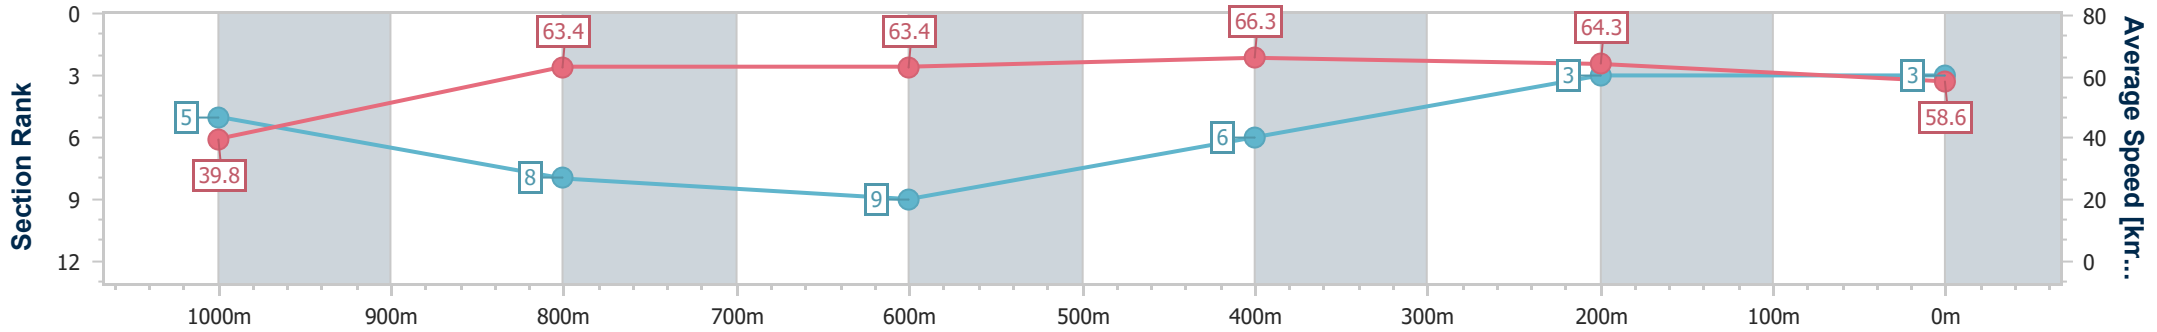

Horse/Jockey Name	Cumin Spinner
Final Rank	3
Fastest Section Time (Section)	0:04.51 (Overall)
Top Speed [km/h] (Section)	67.0 (600m)
Race State	Finished

Rockhampton QLD Professional
Race 1: LEN MILNER MEMORIAL TROPHY Maiden Handicap - 1050m

05 April 2024 - 13:37

Track Rating: Soft 6, Weather: Showery, Rail Position: True

Section	Overall	1000m	800m	600m	400m	200m
Section Times	1:02.14 [3] (0:04.51)	0:57.63 [5] (0:11.61)	0:46.02 [8] (0:11.65)	0:34.37 [9] (0:10.89)	0:23.48 [6] (0:11.20)	0:12.28 [3] (0:12.28)
Average Speed [km/h]	39.8	63.4	63.4	66.3	64.3	58.6
Top Speed [km/h]	55.8	66.6	65.0	67.0	66.4	62.3
Avg. Dist. to Rail [m]	14.2	5.7	3.0	7.0	8.4	7.5
Avg. Stride Freq. [Hz]	2.2	2.4	2.3	2.4	2.4	2.3
Avg. Stride Length [m]	6.8	7.1	7.5	7.6	7.5	7.2

- [ ] Ranking at each section and finish
- -.-.- No data available at this section
- NA No data available