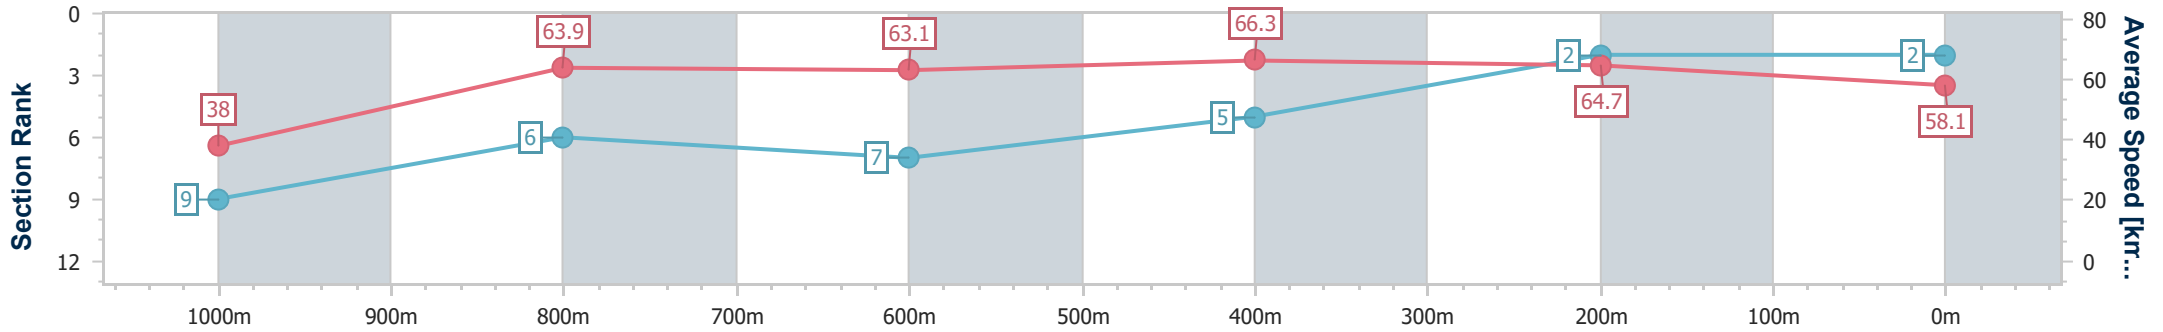

Horse/Jockey Name	Divine Kamehalani
Final Rank	2
Fastest Section Time (Section)	0:04.73 (Overall)
Top Speed [km/h] (Section)	67.4 (1000m)
Race State	Finished

Rockhampton QLD Professional
Race 1: LEN MILNER MEMORIAL TROPHY Maiden Handicap - 1050m

05 April 2024 - 13:37

Track Rating: Soft 6, Weather: Showery, Rail Position: True

Section	Overall	1000m	800m	600m	400m	200m
Section Times	1:02.04 [2] (0:04.73)	0:57.31 [9] (0:11.32)	0:45.99 [6] (0:11.61)	0:34.38 [7] (0:10.88)	0:23.50 [5] (0:11.13)	0:12.37 [2] (0:12.37)
Average Speed [km/h]	38.0	63.9	63.1	66.3	64.7	58.1
Top Speed [km/h]	56.0	67.4	64.4	67.3	65.9	62.1
Avg. Dist. to Rail [m]	6.3	1.2	2.0	3.9	6.3	5.4
Avg. Stride Freq. [Hz]	2.2	2.5	2.4	2.5	2.5	2.4
Avg. Stride Length [m]	6.5	7.1	7.2	7.4	7.2	6.9

- [ ] Ranking at each section and finish
- -.-.- No data available at this section
- NA No data available