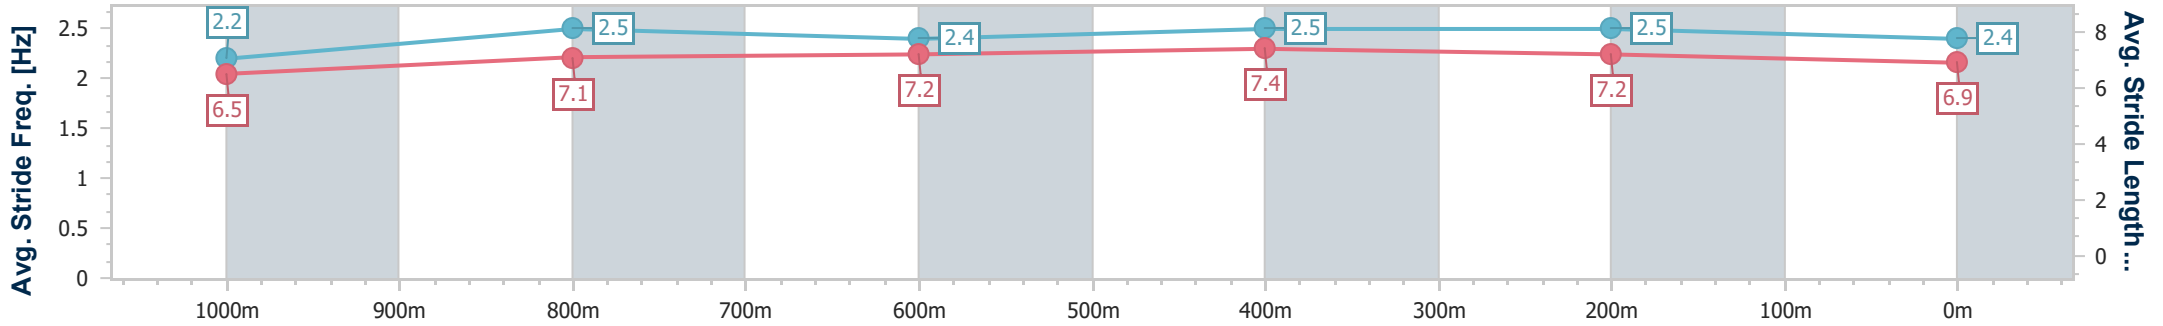

Horse/Jockey Name	Divine Kamehalani
Final Rank	2
Fastest Section Time (Section)	0:04.73 (Overall)
Top Speed [km/h] (Section)	67.4 (1000m)
Race State	Finished

Rockhampton QLD Professional
Race 1: LEN MILNER MEMORIAL TROPHY Maiden Handicap - 1050m

05 April 2024 - 13:37

Track Rating: Soft 6, Weather: Showery, Rail Position: True

Section	Overall	1000m	800m	600m	400m	200m
Section Times	1:02.04 [2] (0:04.73)	0:57.31 [9] (0:11.32)	0:45.99 [6] (0:11.61)	0:34.38 [7] (0:10.88)	0:23.50 [5] (0:11.13)	0:12.37 [2] (0:12.37)
Average Speed [km/h]	38.0	63.9	63.1	66.3	64.7	58.1
Top Speed [km/h]	56.0	67.4	64.4	67.3	65.9	62.1
Avg. Dist. to Rail [m]	6.3	1.2	2.0	3.9	6.3	5.4
Avg. Stride Freq. [Hz]	2.2	2.5	2.4	2.5	2.5	2.4
Avg. Stride Length [m]	6.5	7.1	7.2	7.4	7.2	6.9

- [ ] Ranking at each section and finish
- -.-.- No data available at this section
- NA No data available