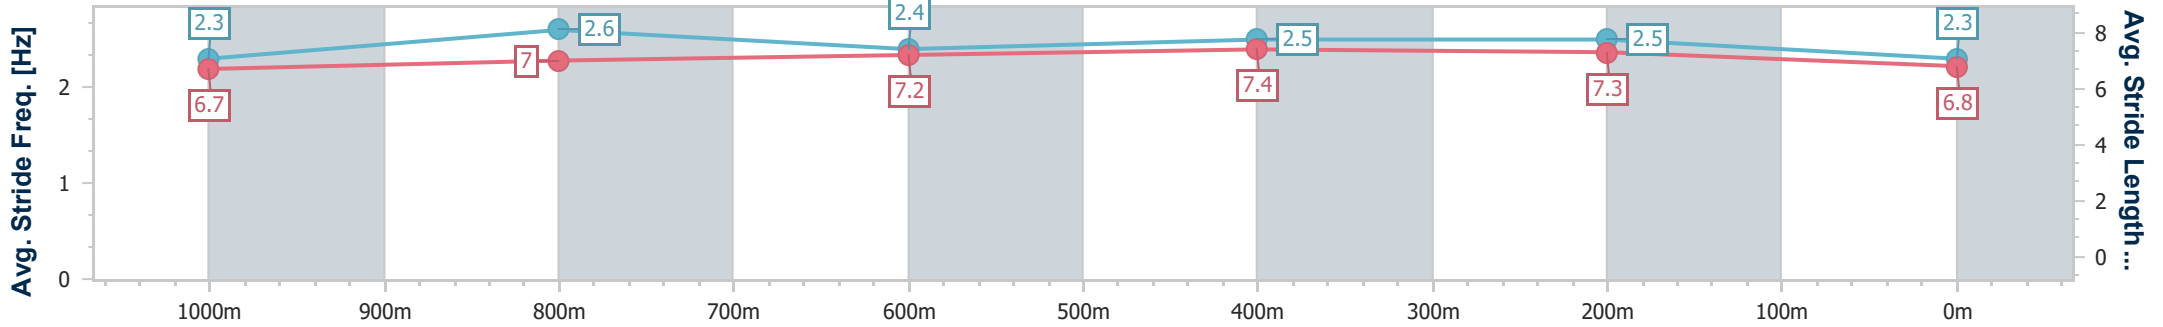

05 April 2024 - 13:37

Track Rating: Soft 6, Weather: Showery, Rail Position: True

Section	Overall	1000m	800m	600m	400m	200m
Section Times	1:01.39 [1] (0:04.47)	0:56.92 [4] (0:11.13)	0:45.79 [2] (0:11.52)	0:34.27 [1] (0:10.96)	0:23.31 [1] (0:11.04)	0:12.27 [1] (0:12.27)
Average Speed [km/h]	40.4	65.6	63.6	65.9	65.2	58.7
Top Speed [km/h]	59.3	67.7	65.2	68.2	67.1	63.9
Avg. Dist. to Rail [m]	12.9	4.3	2.2	4.0	3.7	3.6
Avg. Stride Freq. [Hz]	2.3	2.6	2.4	2.5	2.5	2.3
Avg. Stride Length [m]	6.7	7.0	7.2	7.4	7.3	6.8