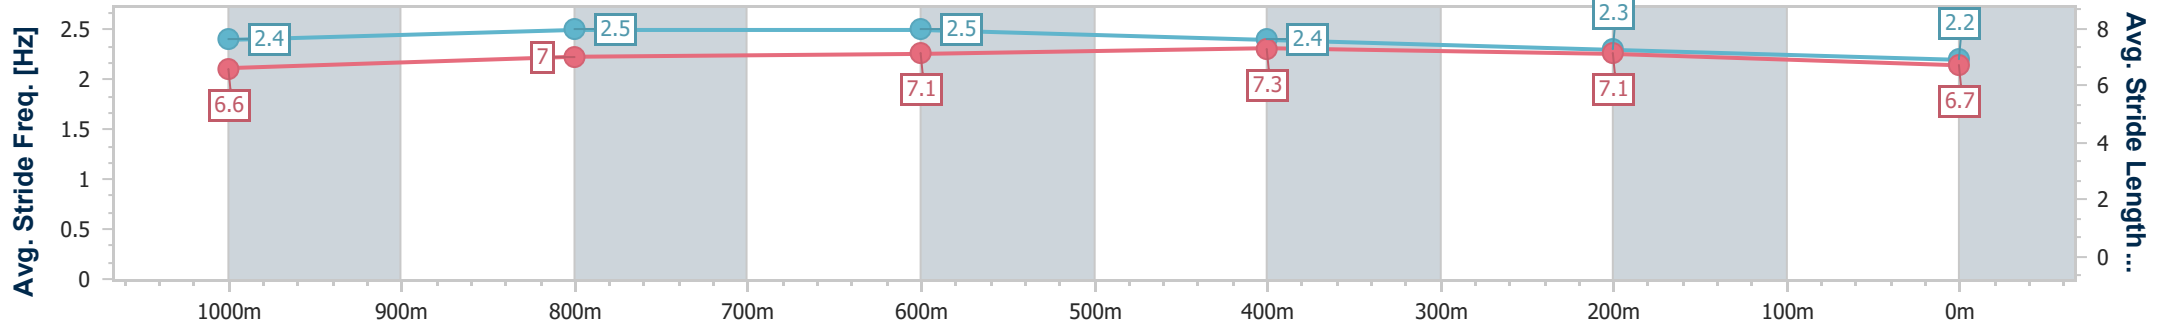

Rockhampton QLD Professional
Race 1: LEN MILNER MEMORIAL TROPHY Maiden Handicap - 1050m

05 April 2024 - 13:37

Track Rating: Soft 6, Weather: Showery, Rail Position: True

Section	Overall	1000m	800m	600m	400m	200m
Section Times	1:04.03 [10] (0:04.41)	0:59.62 [2] (0:11.17)	0:48.45 [1] (0:11.56)	0:36.89 [2] (0:11.29)	0:25.60 [3] (0:12.09)	0:13.51 [10] (0:13.51)
Average Speed [km/h]	41.0	64.3	62.7	63.9	59.6	53.3
Top Speed [km/h]	57.6	66.6	64.8	65.7	62.6	59.3
Avg. Dist. to Rail [m]	6.3	1.2	1.2	2.3	2.3	2.2
Avg. Stride Freq. [Hz]	2.6	2.5	2.5	2.5	2.4	2.2
Avg. Stride Length [m]	6.2	7.0	7.0	7.2	7.0	6.5

- [] Ranking at each section and finish
- .-.- No data available at this section
- NA No data available

Horse/Jockey Name	Rapid Instinct
Final Rank	11
Fastest Section Time (Section)	0:04.46 (Overall)
Top Speed [km/h] (Section)	65.4 (800m)
Race State	Finished

Rockhampton QLD Professional
Race 1: LEN MILNER MEMORIAL TROPHY Maiden Handicap - 1050m

05 April 2024 - 13:37

Track Rating: Soft 6, Weather: Showery, Rail Position: True

Section	Overall	1000m	800m	600m	400m	200m
Section Times	1:04.25 [11] (0:04.46)	0:59.79 [3] (0:11.36)	0:48.43 [4] (0:11.75)	0:36.68 [5] (0:11.32)	0:25.36 [10] (0:11.96)	0:13.40 [11] (0:13.40)
Average Speed [km/h]	40.5	64.2	63.1	63.9	60.2	53.7
Top Speed [km/h]	56.3	65.4	65.4	65.0	63.0	57.1
Avg. Dist. to Rail [m]	11.2	3.9	3.5	5.6	6.4	6.8
Avg. Stride Freq. [Hz]	2.4	2.5	2.5	2.4	2.3	2.2
Avg. Stride Length [m]	6.6	7.0	7.1	7.3	7.1	6.7

- [] Ranking at each section and finish
- .-.- No data available at this section
- NA No data available