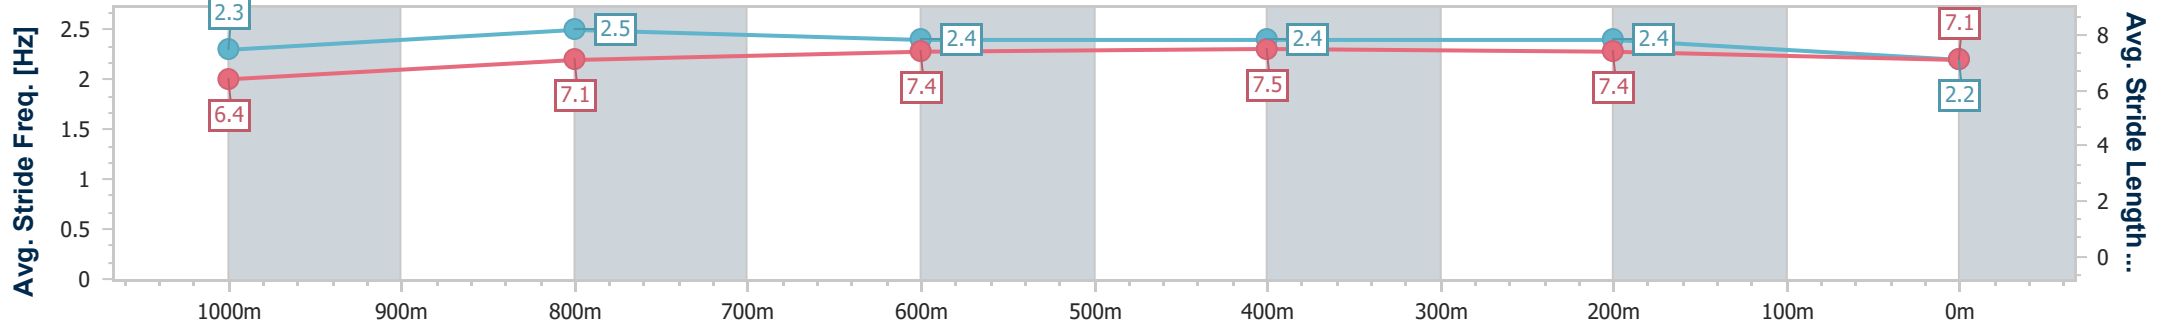

Horse/Jockey Name	Flawless Ambition
Final Rank	4
Fastest Section Time (Section)	0:04.56 (Overall)
Top Speed [km/h] (Section)	67.1 (1000m)
Race State	Finished

Rockhampton QLD Professional
Race 1: LEN MILNER MEMORIAL TROPHY Maiden Handicap - 1050m

05 April 2024 - 13:37

Track Rating: Soft 6, Weather: Showery, Rail Position: True

Section	Overall	1000m	800m	600m	400m	200m
Section Times	1:02.52 [4] (0:04.56)	0:57.96 [6] (0:11.20)	0:46.76 [3] (0:11.58)	0:35.18 [4] (0:11.02)	0:24.16 [2] (0:11.53)	0:12.63 [4] (0:12.63)
Average Speed [km/h]	39.6	64.6	63.4	65.4	62.4	57.0
Top Speed [km/h]	55.5	67.1	66.6	66.2	65.1	60.0
Avg. Dist. to Rail [m]	7.6	2.1	2.5	4.1	4.0	4.2
Avg. Stride Freq. [Hz]	2.3	2.5	2.4	2.4	2.4	2.2
Avg. Stride Length [m]	6.4	7.1	7.4	7.5	7.4	7.1

- [ ] Ranking at each section and finish
- -.-.- No data available at this section
- NA No data available