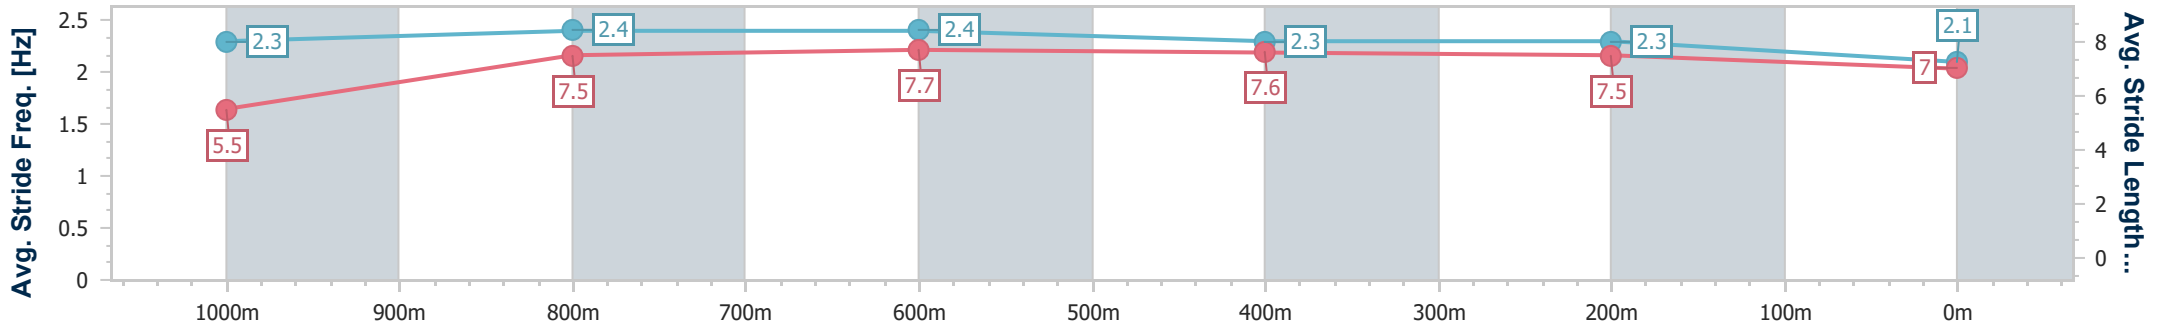

Doomben QLD Professional
Race 5: SKY RACING Class 1 Plate - 1110m
 03 April 2024 - 14:15
 Track Rating: Soft 5, Weather: Fine, Rail Position: +8m

BRISBANE
RACING CLUB

Section	Overall	1000m	800m	600m	400m	200m
Section Times	1:05.71 [12] (0:08.62)	0:57.09 [5] (0:11.27)	0:45.82 [10] (0:11.22)	0:34.60 [13] (0:11.47)	0:23.13 [13] (0:11.04)	0:12.09 [12] (0:12.09)
Average Speed [km/h]	45.9	64.5	64.9	63.8	64.9	59.6
Top Speed [km/h]	63.8	66.3	65.8	65.0	67.2	63.9
Avg. Dist. to Rail [m]	11.1	4.7	2.5	2.0	1.7	3.4
Avg. Stride Freq. [Hz]	2.2	2.4	2.4	2.3	2.4	2.3
Avg. Stride Length [m]	5.6	7.4	7.7	7.7	7.5	7.1

- [] Ranking at each section and finish
- .-.- No data available at this section
- NA No data available

Horse/Jockey Name	Outwitted
Final Rank	13
Fastest Section Time (Section)	0:08.62 (Overall)
Top Speed [km/h] (Section)	67.2 (1000m)
Race State	Finished

Doomben QLD Professional
Race 5: SKY RACING Class 1 Plate - 1110m
 03 April 2024 - 14:15
 Track Rating: Soft 5, Weather: Fine, Rail Position: +8m

BRISBANE
RACING CLUB

Section	Overall	1000m	800m	600m	400m	200m
Section Times	1:07.39 [13] (0:08.62)	0:58.77 [6] (0:11.14)	0:47.63 [8] (0:11.23)	0:36.40 [9] (0:11.42)	0:24.98 [12] (0:11.60)	0:13.38 [13] (0:13.38)
Average Speed [km/h]	46.0	65.2	65.0	63.5	62.3	53.9
Top Speed [km/h]	65.1	67.2	65.6	65.1	63.7	60.0
Avg. Dist. to Rail [m]	7.9	5.2	2.6	1.6	3.4	3.1
Avg. Stride Freq. [Hz]	2.3	2.4	2.4	2.3	2.3	2.1
Avg. Stride Length [m]	5.5	7.5	7.7	7.6	7.5	7.0