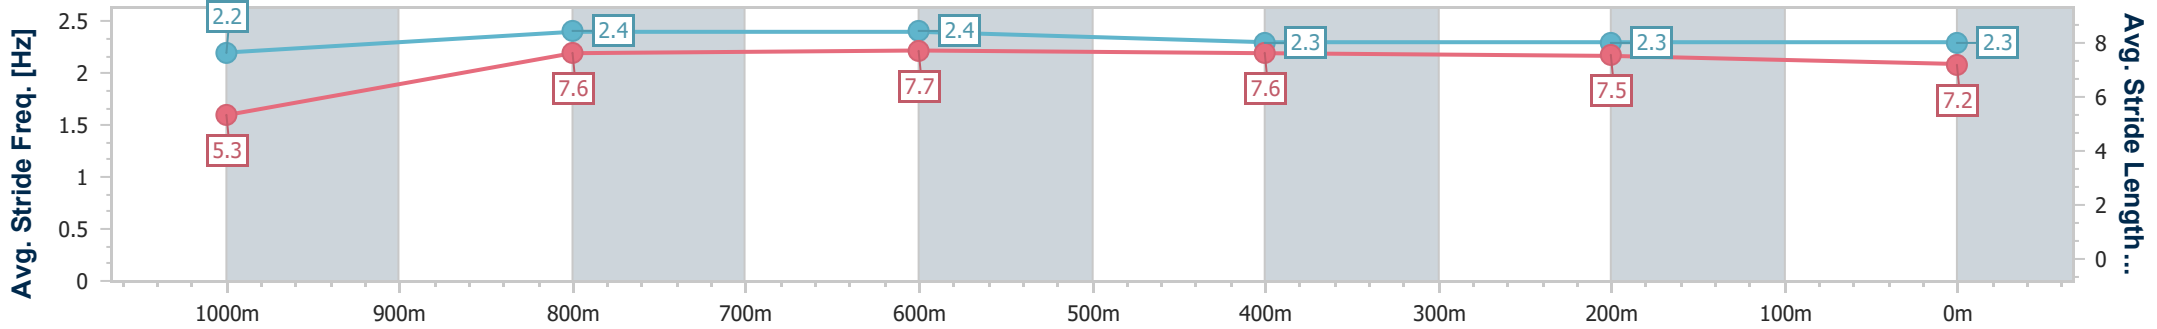

Doomben QLD Professional
Race 5: SKY RACING Class 1 Plate - 1110m
 03 April 2024 - 14:15
 Track Rating: Soft 5, Weather: Fine, Rail Position: +8m

BRISBANE
RACING CLUB

Section	Overall	1000m	800m	600m	400m	200m
Section Times	1:05.62 [10] (0:08.70)	0:56.92 [9] (0:10.91)	0:46.01 [6] (0:11.12)	0:34.89 [7] (0:11.30)	0:23.59 [7] (0:11.25)	0:12.34 [8] (0:12.34)
Average Speed [km/h]	45.4	66.6	65.0	64.4	64.0	58.3
Top Speed [km/h]	63.0	67.9	66.0	65.4	64.8	62.3
Avg. Dist. to Rail [m]	7.0	2.9	1.6	1.0	0.9	0.9
Avg. Stride Freq. [Hz]	2.2	2.5	2.4	2.4	2.4	2.3
Avg. Stride Length [m]	5.5	7.5	7.6	7.4	7.3	7.0

- [] Ranking at each section and finish
- .-.- No data available at this section
- NA No data available

Horse/Jockey Name	Easterly
Final Rank	11
Fastest Section Time (Section)	0:09.00 (Overall)
Top Speed [km/h] (Section)	68.7 (1000m)
Race State	Finished

Doomben QLD Professional
Race 5: SKY RACING Class 1 Plate - 1110m
 03 April 2024 - 14:15
 Track Rating: Soft 5, Weather: Fine, Rail Position: +8m

BRISBANE
RACING CLUB

Section	Overall	1000m	800m	600m	400m	200m
Section Times	1:05.71 [11] (0:09.00)	0:56.71 [13] (0:10.79)	0:45.92 [9] (0:10.97)	0:34.95 [8] (0:11.29)	0:23.66 [8] (0:11.47)	0:12.19 [11] (0:12.19)
Average Speed [km/h]	44.1	66.6	65.5	63.4	62.3	59.1
Top Speed [km/h]	64.9	68.7	66.6	64.9	63.4	61.6
Avg. Dist. to Rail [m]	3.2	0.3	0.7	1.3	2.5	2.3
Avg. Stride Freq. [Hz]	2.2	2.4	2.4	2.3	2.3	2.3
Avg. Stride Length [m]	5.3	7.6	7.7	7.6	7.5	7.2