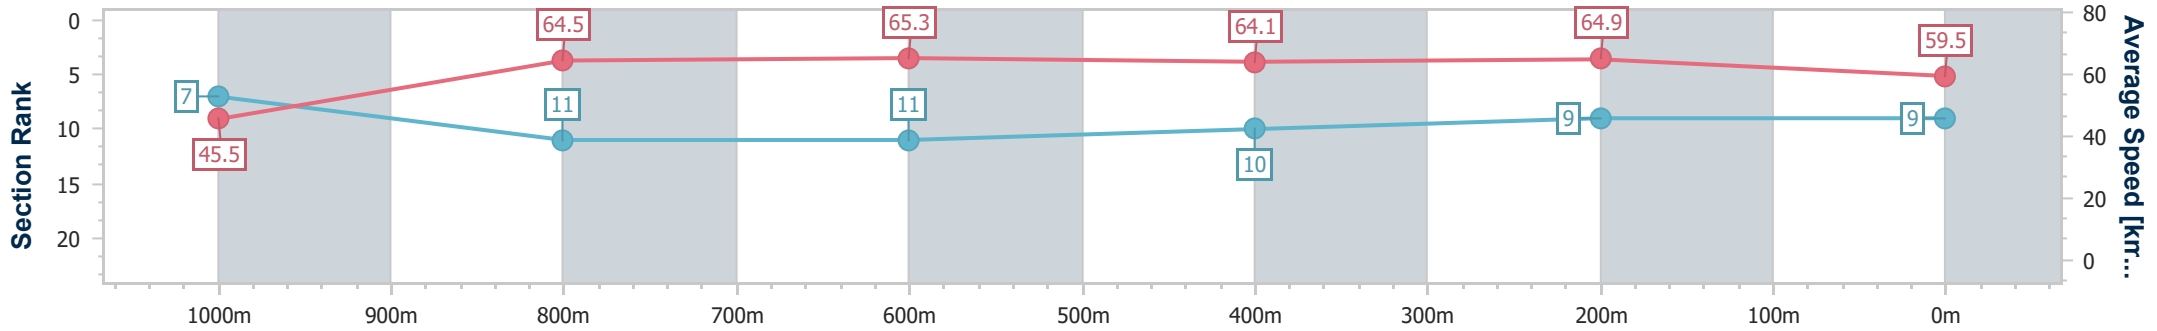

Horse/Jockey Name	Booming Lad
Final Rank	9
Fastest Section Time (Section)	0:08.66 (Overall)
Top Speed [km/h] (Section)	67.0 (400m)
Race State	Finished

Doomben QLD Professional
Race 5: SKY RACING Class 1 Plate - 1110m
03 April 2024 - 14:15
Track Rating: Soft 5, Weather: Fine, Rail Position: +8m

BRISBANE
RACING CLUB

Section	Overall	1000m	800m	600m	400m	200m
Section Times	1:05.52 [9] (0:08.66)	0:56.86 [7] (0:11.27)	0:45.59 [11] (0:11.11)	0:34.48 [11] (0:11.28)	0:23.20 [10] (0:11.13)	0:12.07 [9] (0:12.07)
Average Speed [km/h]	45.5	64.5	65.3	64.1	64.9	59.5
Top Speed [km/h]	62.5	66.5	66.5	65.8	67.0	63.3
Avg. Dist. to Rail [m]	9.8	4.8	1.4	0.9	2.1	2.5
Avg. Stride Freq. [Hz]	2.5	2.4	2.3	2.3	2.4	2.3
Avg. Stride Length [m]	5.0	7.4	7.8	7.8	7.6	7.2

- [ ] Ranking at each section and finish
- -.-.- No data available at this section
- NA No data available