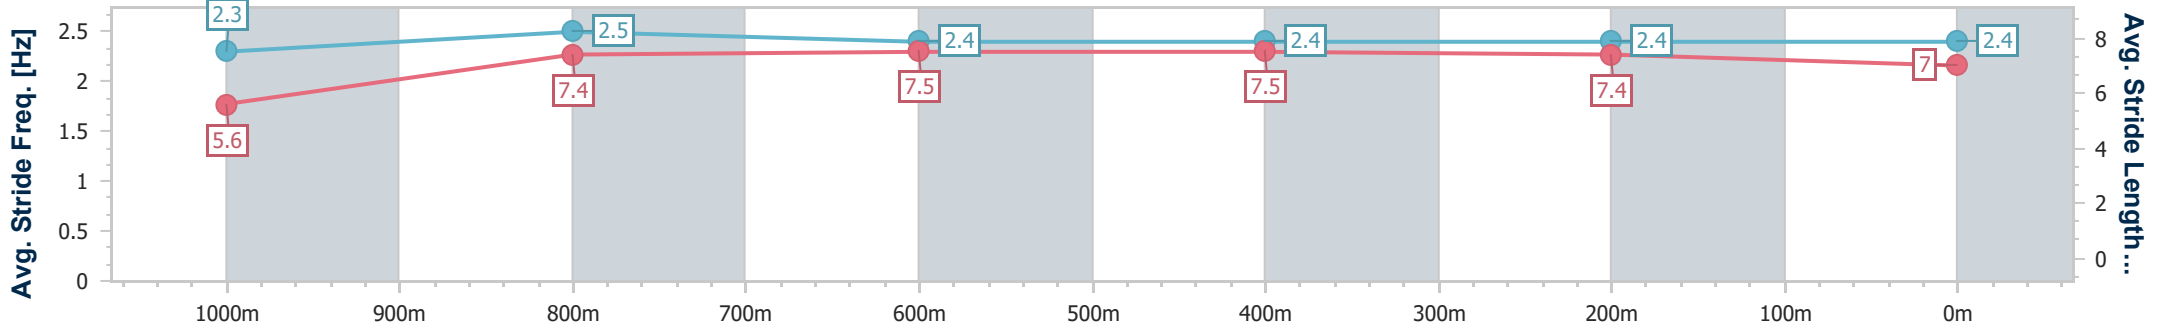

Horse/Jockey Name	A Lot Of Booty
Final Rank	2
Fastest Section Time (Section)	0:08.47 (Overall)
Top Speed [km/h] (Section)	67.9 (1000m)
Race State	Finished

Doomben QLD Professional
Race 5: SKY RACING Class 1 Plate - 1110m
03 April 2024 - 14:15
Track Rating: Soft 5, Weather: Fine, Rail Position: +8m

BRISBANE
RACING CLUB

Section	Overall	1000m	800m	600m	400m	200m
Section Times	1:04.97 [2] (0:08.47)	0:56.50 [2] (0:10.80)	0:45.70 [3] (0:11.15)	0:34.55 [2] (0:11.27)	0:23.28 [4] (0:11.20)	0:12.08 [3] (0:12.08)
Average Speed [km/h]	46.8	67.0	65.0	64.4	64.2	59.6
Top Speed [km/h]	64.7	67.9	66.9	66.1	65.5	63.3
Avg. Dist. to Rail [m]	3.5	1.7	1.8	1.3	0.2	0.5
Avg. Stride Freq. [Hz]	2.3	2.5	2.4	2.4	2.4	2.4
Avg. Stride Length [m]	5.6	7.4	7.5	7.5	7.4	7.0

- [ ] Ranking at each section and finish
- -.-.- No data available at this section
- NA No data available