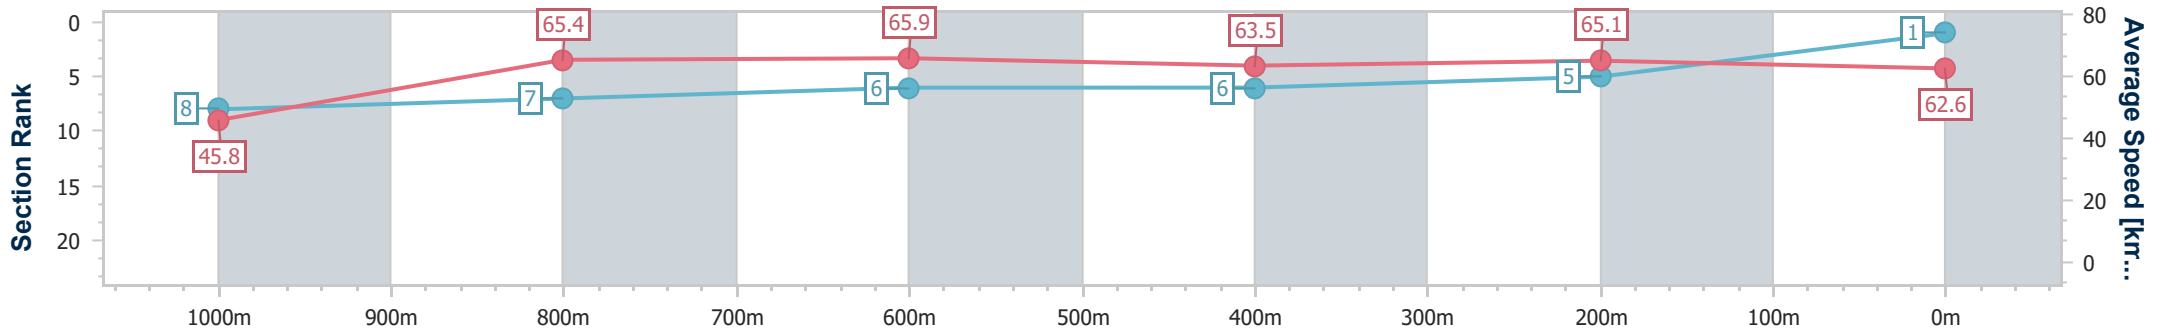

Doomben QLD Professional
Race 5: SKY RACING Class 1 Plate - 1110m
 03 April 2024 - 14:15
 Track Rating: Soft 5, Weather: Fine, Rail Position: +8m

BRISBANE
RACING CLUB

Section	Overall	1000m	800m	600m	400m	200m
Section Times	1:04.56 [1] (0:08.69)	0:55.87 [8] (0:11.06)	0:44.81 [7] (0:10.97)	0:33.84 [6] (0:11.30)	0:22.54 [6] (0:11.02)	0:11.52 [5]
Average Speed [km/h]	45.8	65.4	65.9	63.5	65.1	62.6
Top Speed [km/h]	63.2	66.2	67.3	65.0	66.4	66.3
Avg. Dist. to Rail [m]	4.0	1.8	0.2	0.3	0.9	0.6
Avg. Stride Freq. [Hz]	2.3	2.4	2.4	2.3	2.4	2.4
Avg. Stride Length [m]	5.4	7.4	7.6	7.6	7.4	7.3