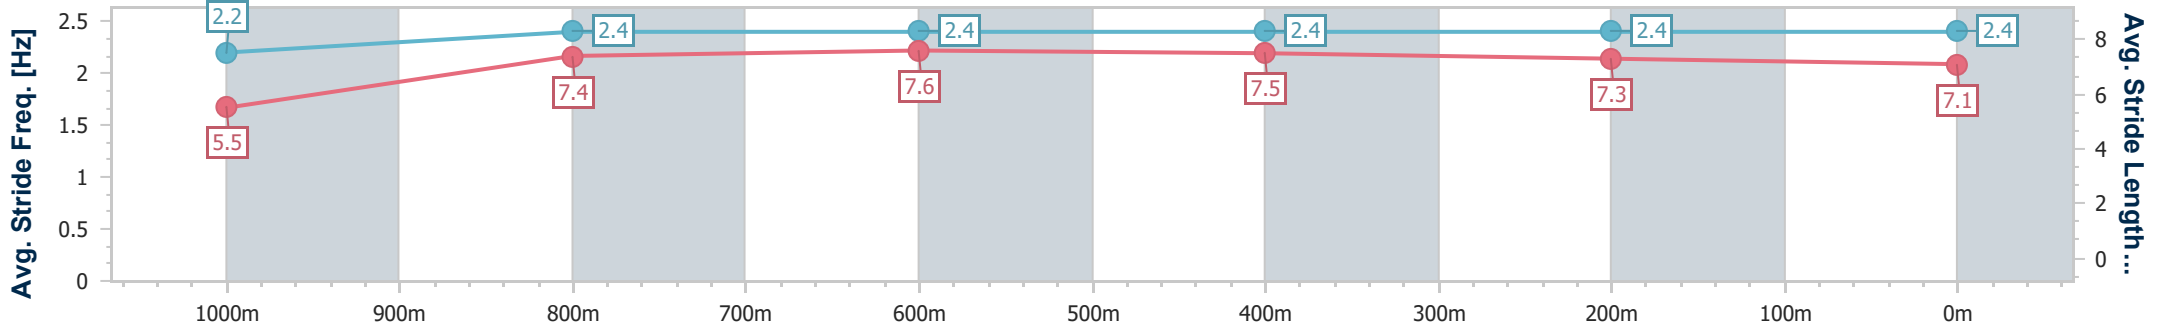

Doomben QLD Professional
Race 5: SKY RACING Class 1 Plate - 1110m
 03 April 2024 - 14:15
 Track Rating: Soft 5, Weather: Fine, Rail Position: +8m

BRISBANE
RACING CLUB

Section	Overall	1000m	800m	600m	400m	200m
Section Times	1:05.29 [7] (0:08.84)	0:56.45 [11] (0:11.26)	0:45.19 [13] (0:10.89)	0:34.30 [9] (0:11.27)	0:23.03 [9] (0:10.98)	0:12.05 [7] (0:12.05)
Average Speed [km/h]	44.7	64.5	66.5	64.5	66.0	59.7
Top Speed [km/h]	60.1	67.4	68.3	65.5	67.5	64.1
Avg. Dist. to Rail [m]	9.5	3.1	1.7	1.5	3.9	3.4
Avg. Stride Freq. [Hz]	2.1	2.4	2.4	2.3	2.4	2.3
Avg. Stride Length [m]	5.7	7.6	7.9	7.8	7.6	7.1

- [] Ranking at each section and finish
- .-.- No data available at this section
- NA No data available

Horse/Jockey Name	Yemean
Final Rank	8
Fastest Section Time (Section)	0:08.97 (Overall)
Top Speed [km/h] (Section)	67.5 (800m)
Race State	Finished

Doomben QLD Professional
Race 5: SKY RACING Class 1 Plate - 1110m
 03 April 2024 - 14:15
 Track Rating: Soft 5, Weather: Fine, Rail Position: +8m

BRISBANE
RACING CLUB

Section	Overall	1000m	800m	600m	400m	200m
Section Times	1:05.32 [8] (0:08.97)	0:56.35 [12] (0:11.06)	0:45.29 [12] (0:11.02)	0:34.27 [12] (0:11.29)	0:22.98 [11] (0:11.17)	0:11.81 [10]
Average Speed [km/h]	44.4	65.2	65.7	64.0	64.2	61.0
Top Speed [km/h]	62.3	67.0	67.5	65.7	66.2	66.2
Avg. Dist. to Rail [m]	9.3	1.5	1.0	0.7	1.2	2.1
Avg. Stride Freq. [Hz]	2.2	2.4	2.4	2.4	2.4	2.4
Avg. Stride Length [m]	5.5	7.4	7.6	7.5	7.3	7.1