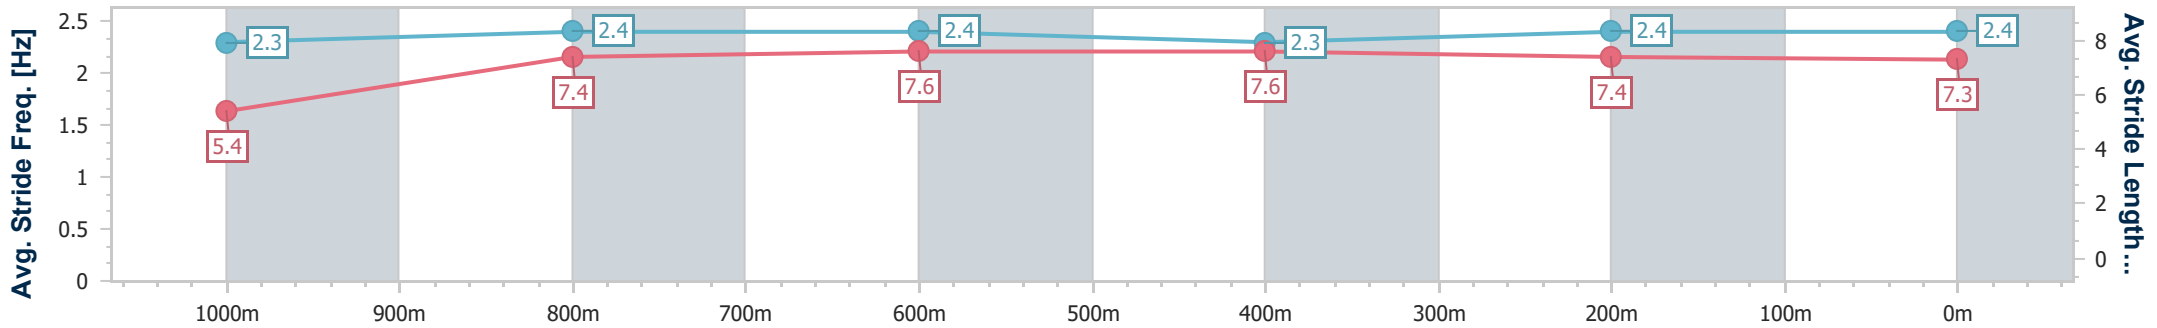

Doomben QLD Professional
Race 5: SKY RACING Class 1 Plate - 1110m
 03 April 2024 - 14:15
 Track Rating: Soft 5, Weather: Fine, Rail Position: +8m

BRISBANE
RACING CLUB

Section	Overall	1000m	800m	600m	400m	200m
Section Times	1:04.56 [1] (0:08.69)	0:55.87 [8] (0:11.06)	0:44.81 [7] (0:10.97)	0:33.84 [6] (0:11.30)	0:22.54 [6] (0:11.02)	0:11.52 [5]
Average Speed [km/h]	45.8	65.4	65.9	63.5	65.1	62.6
Top Speed [km/h]	63.2	66.2	67.3	65.0	66.4	66.3
Avg. Dist. to Rail [m]	4.0	1.8	0.2	0.3	0.9	0.6
Avg. Stride Freq. [Hz]	2.3	2.4	2.4	2.3	2.4	2.4
Avg. Stride Length [m]	5.4	7.4	7.6	7.6	7.4	7.3