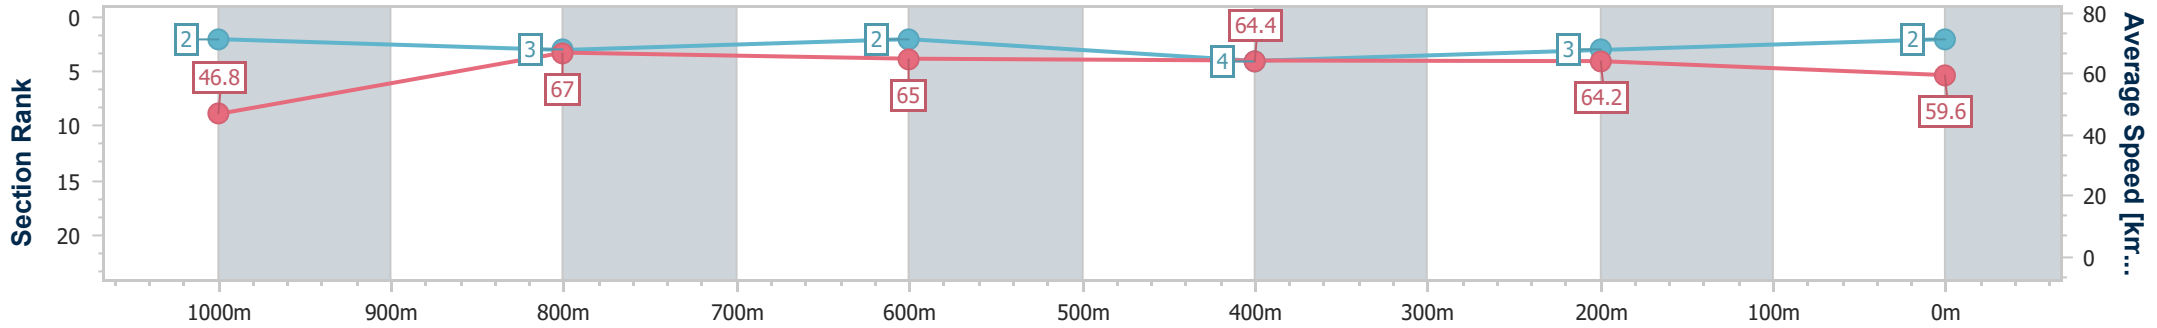

Horse/Jockey Name	A Lot Of Booty
Final Rank	2
Fastest Section Time (Section)	0:08.47 (Overall)
Top Speed [km/h] (Section)	67.9 (1000m)
Race State	Finished

Doomben QLD Professional
Race 5: SKY RACING Class 1 Plate - 1110m
03 April 2024 - 14:15
Track Rating: Soft 5, Weather: Fine, Rail Position: +8m

BRISBANE
RACING CLUB

Section	Overall	1000m	800m	600m	400m	200m
Section Times	1:04.97 [2] (0:08.47)	0:56.50 [2] (0:10.80)	0:45.70 [3] (0:11.15)	0:34.55 [2] (0:11.27)	0:23.28 [4] (0:11.20)	0:12.08 [3] (0:12.08)
Average Speed [km/h]	46.8	67.0	65.0	64.4	64.2	59.6
Top Speed [km/h]	64.7	67.9	66.9	66.1	65.5	63.3
Avg. Dist. to Rail [m]	3.5	1.7	1.8	1.3	0.2	0.5
Avg. Stride Freq. [Hz]	2.3	2.5	2.4	2.4	2.4	2.4
Avg. Stride Length [m]	5.6	7.4	7.5	7.5	7.4	7.0

- [ ] Ranking at each section and finish
- -.-.- No data available at this section
- NA No data available