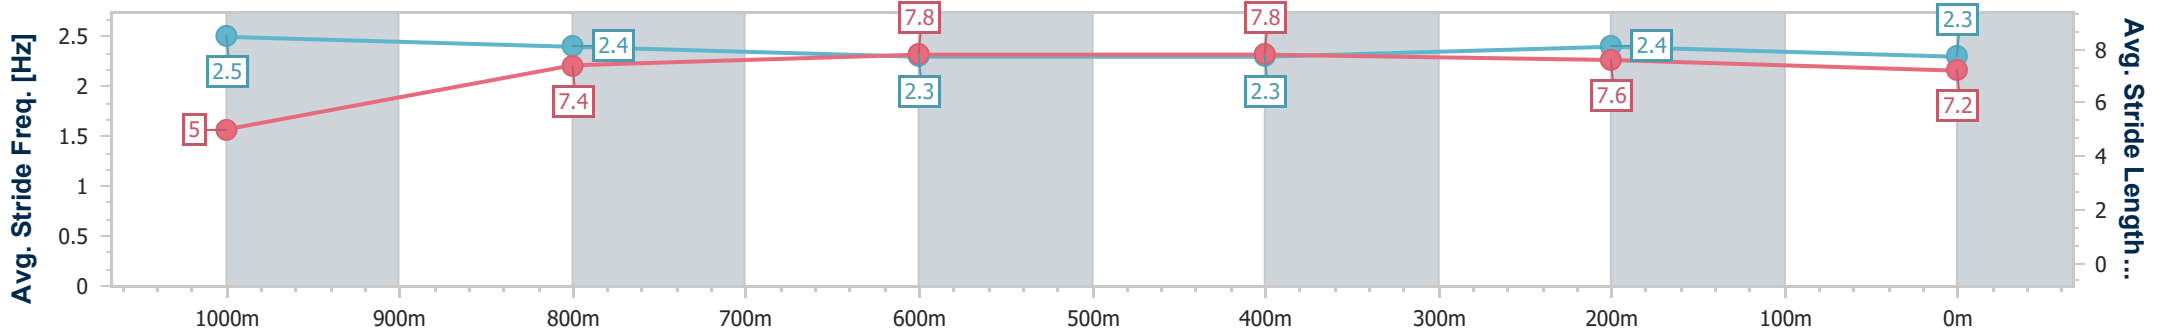

Doomben QLD Professional
Race 5: SKY RACING Class 1 Plate - 1110m
 03 April 2024 - 14:15
 Track Rating: Soft 5, Weather: Fine, Rail Position: +8m

BRISBANE
RACING CLUB

Section	Overall	1000m	800m	600m	400m	200m
Section Times	1:05.32 [8] (0:08.97)	0:56.35 [12] (0:11.06)	0:45.29 [12] (0:11.02)	0:34.27 [12] (0:11.29)	0:22.98 [11] (0:11.17)	0:11.81 [10]
Average Speed [km/h]	44.4	65.2	65.7	64.0	64.2	61.0
Top Speed [km/h]	62.3	67.0	67.5	65.7	66.2	66.2
Avg. Dist. to Rail [m]	9.3	1.5	1.0	0.7	1.2	2.1
Avg. Stride Freq. [Hz]	2.2	2.4	2.4	2.4	2.4	2.4
Avg. Stride Length [m]	5.5	7.4	7.6	7.5	7.3	7.1

- [] Ranking at each section and finish
- .-.- No data available at this section
- NA No data available

Horse/Jockey Name	Booming Lad
Final Rank	9
Fastest Section Time (Section)	0:08.66 (Overall)
Top Speed [km/h] (Section)	67.0 (400m)
Race State	Finished

Doomben QLD Professional
Race 5: SKY RACING Class 1 Plate - 1110m
03 April 2024 - 14:15
Track Rating: Soft 5, Weather: Fine, Rail Position: +8m

BRISBANE
RACING CLUB

Section	Overall	1000m	800m	600m	400m	200m
Section Times	1:05.52 [9] (0:08.66)	0:56.86 [7] (0:11.27)	0:45.59 [11] (0:11.11)	0:34.48 [11] (0:11.28)	0:23.20 [10] (0:11.13)	0:12.07 [9] (0:12.07)
Average Speed [km/h]	45.5	64.5	65.3	64.1	64.9	59.5
Top Speed [km/h]	62.5	66.5	66.5	65.8	67.0	63.3
Avg. Dist. to Rail [m]	9.8	4.8	1.4	0.9	2.1	2.5
Avg. Stride Freq. [Hz]	2.5	2.4	2.3	2.3	2.4	2.3
Avg. Stride Length [m]	5.0	7.4	7.8	7.8	7.6	7.2