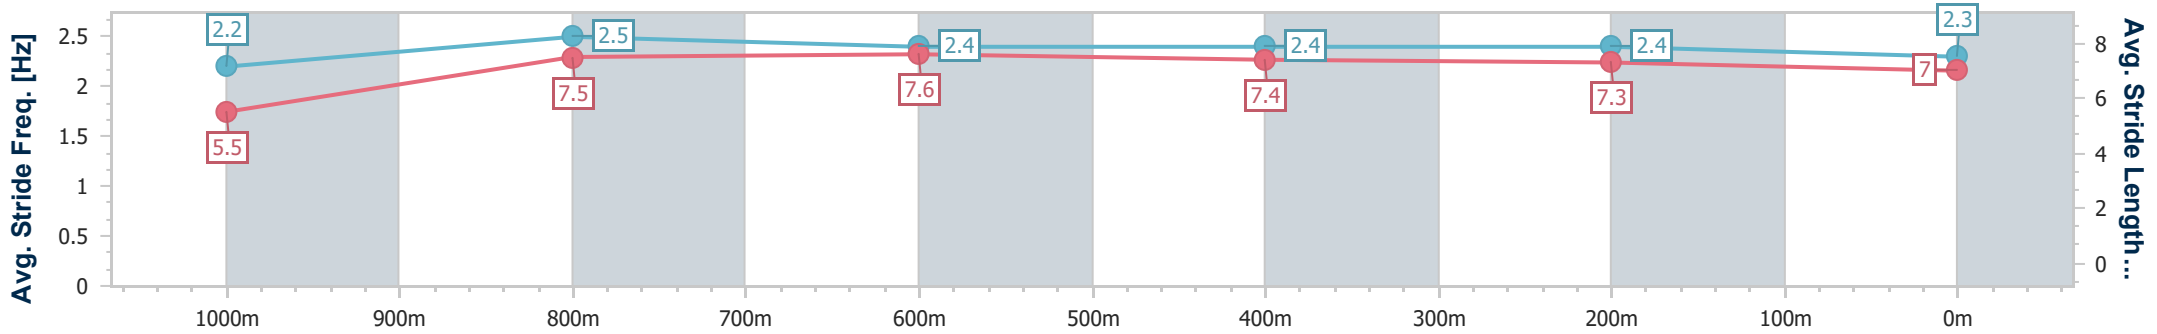

Doomben QLD Professional
Race 5: SKY RACING Class 1 Plate - 1110m
03 April 2024 - 14:15
Track Rating: Soft 5, Weather: Fine, Rail Position: +8m

BRISBANE
RACING CLUB

Section	Overall	1000m	800m	600m	400m	200m
Section Times	1:05.52 [9] (0:08.66)	0:56.86 [7] (0:11.27)	0:45.59 [11] (0:11.11)	0:34.48 [11] (0:11.28)	0:23.20 [10] (0:11.13)	0:12.07 [9] (0:12.07)
Average Speed [km/h]	45.5	64.5	65.3	64.1	64.9	59.5
Top Speed [km/h]	62.5	66.5	66.5	65.8	67.0	63.3
Avg. Dist. to Rail [m]	9.8	4.8	1.4	0.9	2.1	2.5
Avg. Stride Freq. [Hz]	2.5	2.4	2.3	2.3	2.4	2.3
Avg. Stride Length [m]	5.0	7.4	7.8	7.8	7.6	7.2

- [] Ranking at each section and finish
- .-.- No data available at this section
- NA No data available

Horse/Jockey Name	I Stole It
Final Rank	10
Fastest Section Time (Section)	0:08.70 (Overall)
Top Speed [km/h] (Section)	67.9 (1000m)
Race State	Finished

Doomben QLD Professional
Race 5: SKY RACING Class 1 Plate - 1110m
 03 April 2024 - 14:15
 Track Rating: Soft 5, Weather: Fine, Rail Position: +8m

BRISBANE
RACING CLUB

Section	Overall	1000m	800m	600m	400m	200m
Section Times	1:05.62 [10] (0:08.70)	0:56.92 [9] (0:10.91)	0:46.01 [6] (0:11.12)	0:34.89 [7] (0:11.30)	0:23.59 [7] (0:11.25)	0:12.34 [8] (0:12.34)
Average Speed [km/h]	45.4	66.6	65.0	64.4	64.0	58.3
Top Speed [km/h]	63.0	67.9	66.0	65.4	64.8	62.3
Avg. Dist. to Rail [m]	7.0	2.9	1.6	1.0	0.9	0.9
Avg. Stride Freq. [Hz]	2.2	2.5	2.4	2.4	2.4	2.3
Avg. Stride Length [m]	5.5	7.5	7.6	7.4	7.3	7.0