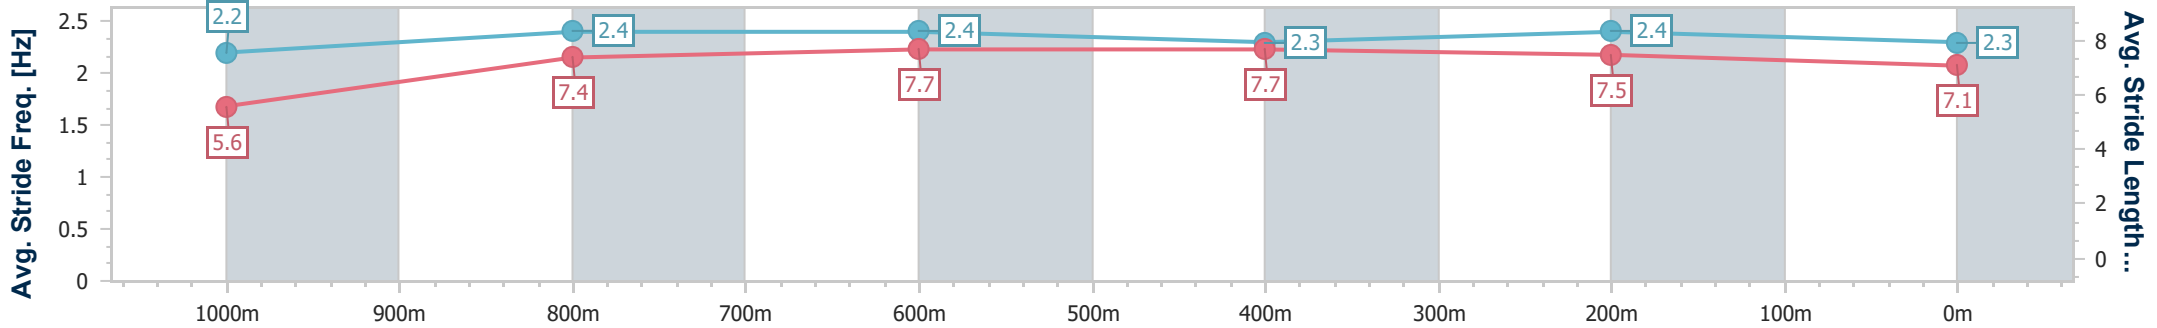

Horse/Jockey Name	Lubrication
Final Rank	12
Fastest Section Time (Section)	0:08.62 (Overall)
Top Speed [km/h] (Section)	67.2 (400m)
Race State	Finished

Doomben QLD Professional
Race 5: SKY RACING Class 1 Plate - 1110m
03 April 2024 - 14:15
Track Rating: Soft 5, Weather: Fine, Rail Position: +8m

BRISBANE
RACING CLUB

Section	Overall	1000m	800m	600m	400m	200m
Section Times	1:05.71 [12] (0:08.62)	0:57.09 [5] (0:11.27)	0:45.82 [10] (0:11.22)	0:34.60 [13] (0:11.47)	0:23.13 [13] (0:11.04)	0:12.09 [12] (0:12.09)
Average Speed [km/h]	45.9	64.5	64.9	63.8	64.9	59.6
Top Speed [km/h]	63.8	66.3	65.8	65.0	67.2	63.9
Avg. Dist. to Rail [m]	11.1	4.7	2.5	2.0	1.7	3.4
Avg. Stride Freq. [Hz]	2.2	2.4	2.4	2.3	2.4	2.3
Avg. Stride Length [m]	5.6	7.4	7.7	7.7	7.5	7.1

- [ ] Ranking at each section and finish
- -.-.- No data available at this section
- NA No data available