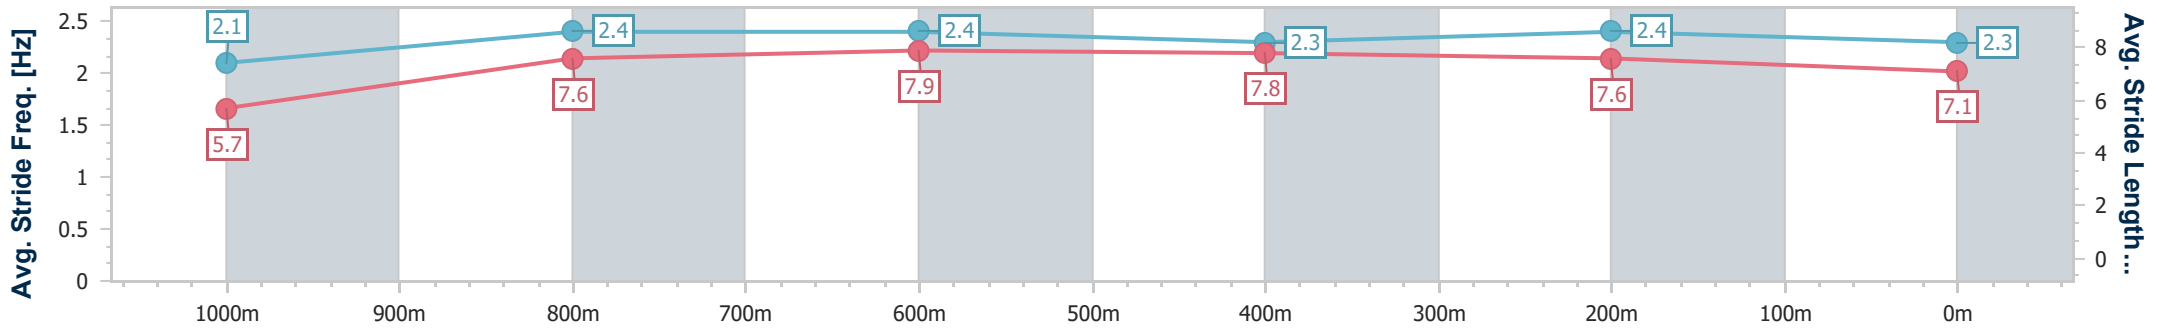

Horse/Jockey Name	Hurts So Good
Final Rank	7
Fastest Section Time (Section)	0:08.84 (Overall)
Top Speed [km/h] (Section)	68.3 (800m)
Race State	Finished

Doomben QLD Professional
Race 5: SKY RACING Class 1 Plate - 1110m
03 April 2024 - 14:15
Track Rating: Soft 5, Weather: Fine, Rail Position: +8m

BRISBANE
RACING CLUB

Section	Overall	1000m	800m	600m	400m	200m
Section Times	1:05.29 [7] (0:08.84)	0:56.45 [11] (0:11.26)	0:45.19 [13] (0:10.89)	0:34.30 [9] (0:11.27)	0:23.03 [9] (0:10.98)	0:12.05 [7] (0:12.05)
Average Speed [km/h]	44.7	64.5	66.5	64.5	66.0	59.7
Top Speed [km/h]	60.1	67.4	68.3	65.5	67.5	64.1
Avg. Dist. to Rail [m]	9.5	3.1	1.7	1.5	3.9	3.4
Avg. Stride Freq. [Hz]	2.1	2.4	2.4	2.3	2.4	2.3
Avg. Stride Length [m]	5.7	7.6	7.9	7.8	7.6	7.1

- [ ] Ranking at each section and finish
- -.-.- No data available at this section
- NA No data available