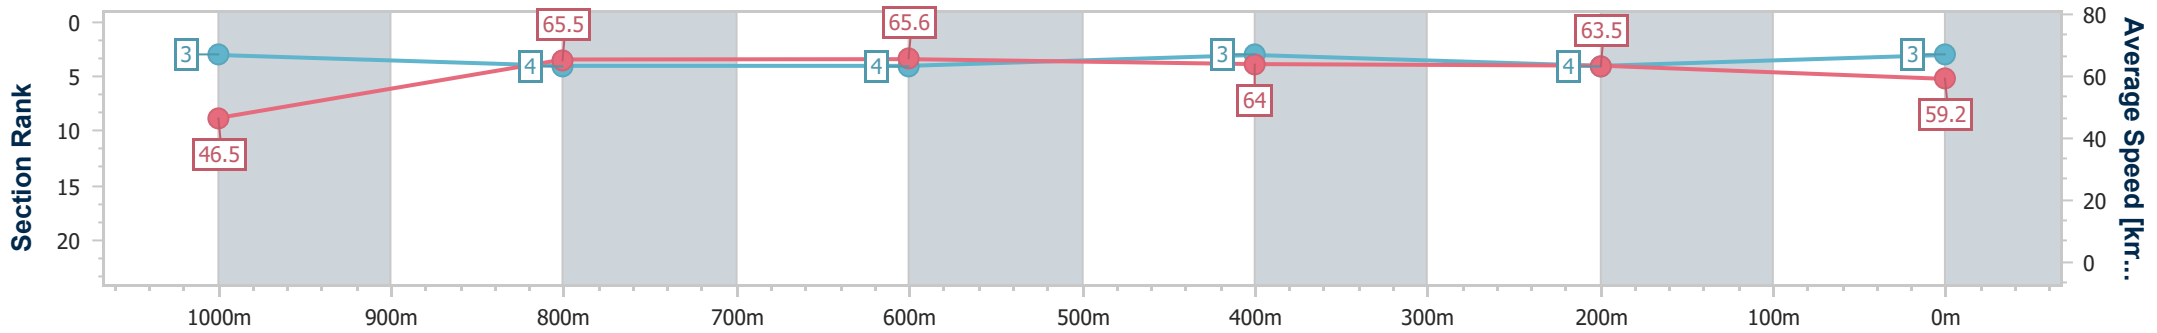

Horse/Jockey Name	Lady Chartwell
Final Rank	3
Fastest Section Time (Section)	0:08.55 (Overall)
Top Speed [km/h] (Section)	67.1 (800m)
Race State	Finished

Doomben QLD Professional
Race 5: SKY RACING Class 1 Plate - 1110m
03 April 2024 - 14:15
Track Rating: Soft 5, Weather: Fine, Rail Position: +8m

BRISBANE
RACING CLUB

Section	Overall	1000m	800m	600m	400m	200m
Section Times	1:05.13 [3] (0:08.55)	0:56.58 [3] (0:10.96)	0:45.62 [4] (0:10.94)	0:34.68 [4] (0:11.22)	0:23.46 [3] (0:11.29)	0:12.17 [4] (0:12.17)
Average Speed [km/h]	46.5	65.5	65.6	64.0	63.5	59.2
Top Speed [km/h]	65.0	66.7	67.1	65.0	64.2	62.8
Avg. Dist. to Rail [m]	0.9	0.3	0.4	0.6	1.8	1.6
Avg. Stride Freq. [Hz]	--	--	--	--	--	--
Avg. Stride Length [m]	--	--	--	--	--	--

- [ ] Ranking at each section and finish
- --- No data available at this section
- NA No data available