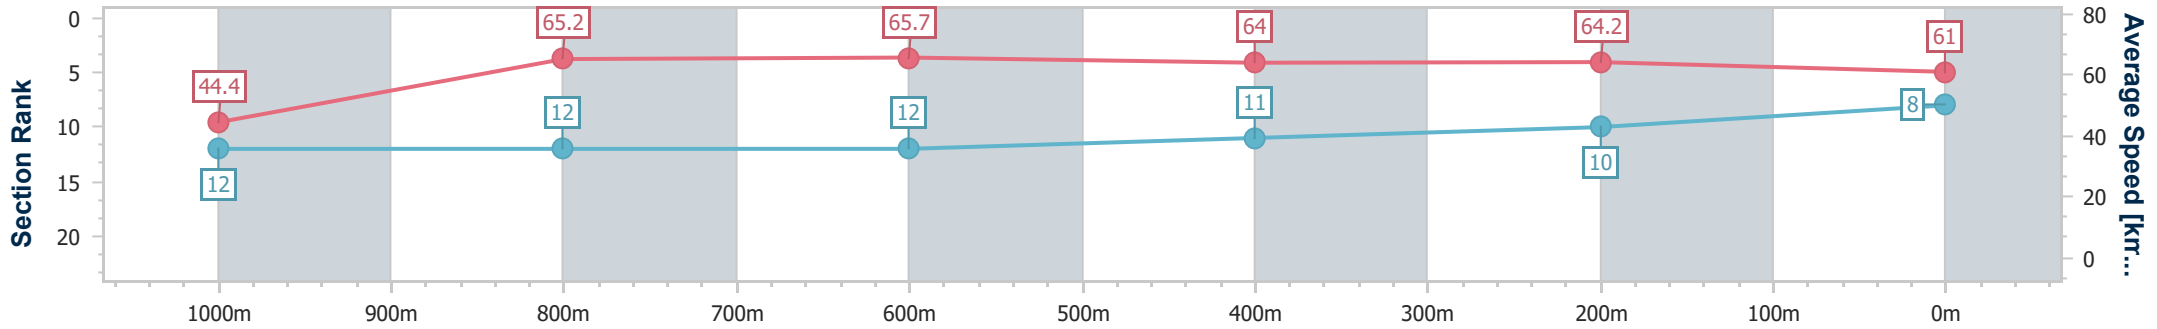

Horse/Jockey Name	Yemean
Final Rank	8
Fastest Section Time (Section)	0:08.97 (Overall)
Top Speed [km/h] (Section)	67.5 (800m)
Race State	Finished

Doomben QLD Professional
Race 5: SKY RACING Class 1 Plate - 1110m
03 April 2024 - 14:15
Track Rating: Soft 5, Weather: Fine, Rail Position: +8m

BRISBANE
RACING CLUB

Section	Overall	1000m	800m	600m	400m	200m
Section Times	1:05.32 [8] (0:08.97)	0:56.35 [12] (0:11.06)	0:45.29 [12] (0:11.02)	0:34.27 [12] (0:11.29)	0:22.98 [11] (0:11.17)	0:11.81 [10]
Average Speed [km/h]	44.4	65.2	65.7	64.0	64.2	61.0
Top Speed [km/h]	62.3	67.0	67.5	65.7	66.2	66.2
Avg. Dist. to Rail [m]	9.3	1.5	1.0	0.7	1.2	2.1
Avg. Stride Freq. [Hz]	2.2	2.4	2.4	2.4	2.4	2.4
Avg. Stride Length [m]	5.5	7.4	7.6	7.5	7.3	7.1

- [ ] Ranking at each section and finish
- -.-.- No data available at this section
- NA No data available