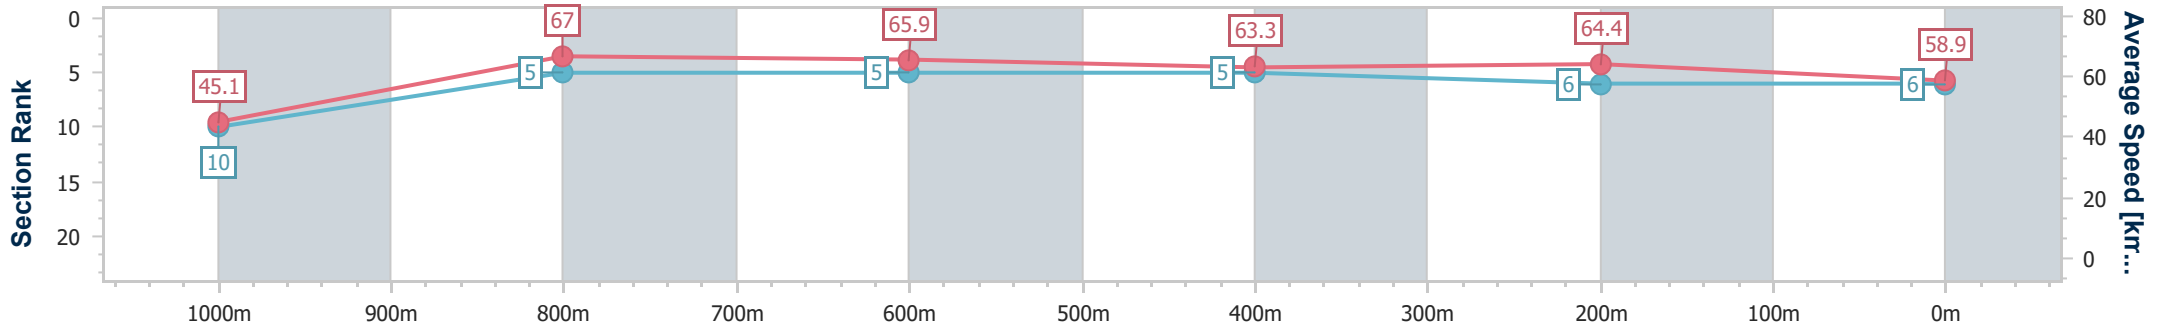

Horse/Jockey Name	Twilight Rock
Final Rank	6
Fastest Section Time (Section)	0:08.78 (Overall)
Top Speed [km/h] (Section)	68.3 (1000m)
Race State	Finished

Doomben QLD Professional
Race 5: SKY RACING Class 1 Plate - 1110m
03 April 2024 - 14:15
Track Rating: Soft 5, Weather: Fine, Rail Position: +8m

BRISBANE
RACING CLUB

Section	Overall	1000m	800m	600m	400m	200m
Section Times	1:05.28 [6] (0:08.78)	0:56.50 [10] (0:10.77)	0:45.73 [5] (0:11.02)	0:34.71 [5] (0:11.33)	0:23.38 [5] (0:11.15)	0:12.23 [6] (0:12.23)
Average Speed [km/h]	45.1	67.0	65.9	63.3	64.4	58.9
Top Speed [km/h]	66.0	68.3	68.0	65.2	66.2	63.6
Avg. Dist. to Rail [m]	2.2	1.6	1.2	0.5	0.9	0.4
Avg. Stride Freq. [Hz]	2.2	2.3	2.2	2.2	2.2	2.1
Avg. Stride Length [m]	5.5	8.2	8.1	7.9	8.1	7.7

- [ ] Ranking at each section and finish
- -.-.- No data available at this section
- NA No data available