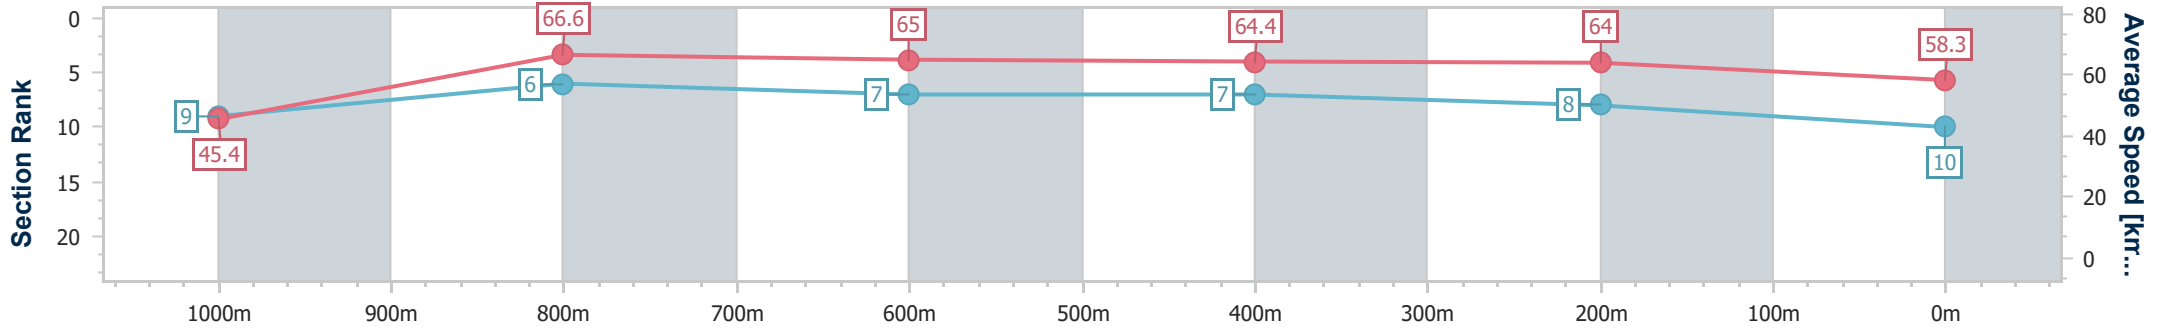

Horse/Jockey Name	I Stole It
Final Rank	10
Fastest Section Time (Section)	0:08.70 (Overall)
Top Speed [km/h] (Section)	67.9 (1000m)
Race State	Finished

Doomben QLD Professional
Race 5: SKY RACING Class 1 Plate - 1110m
03 April 2024 - 14:15
Track Rating: Soft 5, Weather: Fine, Rail Position: +8m

BRISBANE
RACING CLUB

Section	Overall	1000m	800m	600m	400m	200m
Section Times	1:05.62 [10] (0:08.70)	0:56.92 [9] (0:10.91)	0:46.01 [6] (0:11.12)	0:34.89 [7] (0:11.30)	0:23.59 [7] (0:11.25)	0:12.34 [8] (0:12.34)
Average Speed [km/h]	45.4	66.6	65.0	64.4	64.0	58.3
Top Speed [km/h]	63.0	67.9	66.0	65.4	64.8	62.3
Avg. Dist. to Rail [m]	7.0	2.9	1.6	1.0	0.9	0.9
Avg. Stride Freq. [Hz]	2.2	2.5	2.4	2.4	2.4	2.3
Avg. Stride Length [m]	5.5	7.5	7.6	7.4	7.3	7.0

- [ ] Ranking at each section and finish
- -.-.- No data available at this section
- NA No data available