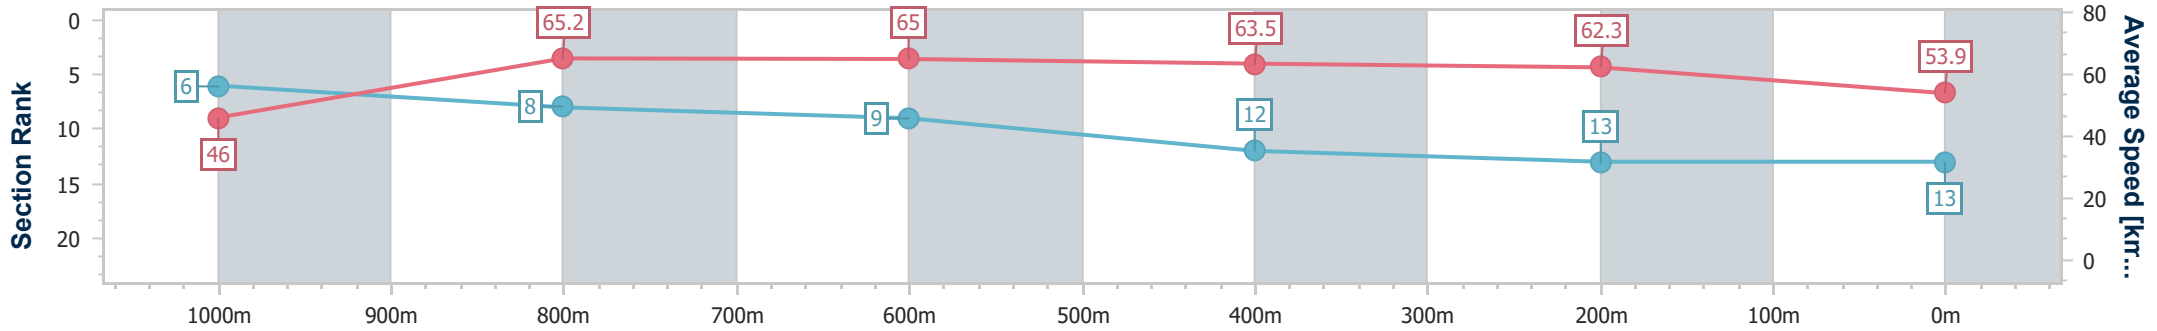

Horse/Jockey Name	Outwitted
Final Rank	13
Fastest Section Time (Section)	0:08.62 (Overall)
Top Speed [km/h] (Section)	67.2 (1000m)
Race State	Finished

Doomben QLD Professional
Race 5: SKY RACING Class 1 Plate - 1110m
03 April 2024 - 14:15
Track Rating: Soft 5, Weather: Fine, Rail Position: +8m

BRISBANE
RACING CLUB

Section	Overall	1000m	800m	600m	400m	200m
Section Times	1:07.39 [13] (0:08.62)	0:58.77 [6] (0:11.14)	0:47.63 [8] (0:11.23)	0:36.40 [9] (0:11.42)	0:24.98 [12] (0:11.60)	0:13.38 [13] (0:13.38)
Average Speed [km/h]	46.0	65.2	65.0	63.5	62.3	53.9
Top Speed [km/h]	65.1	67.2	65.6	65.1	63.7	60.0
Avg. Dist. to Rail [m]	7.9	5.2	2.6	1.6	3.4	3.1
Avg. Stride Freq. [Hz]	2.3	2.4	2.4	2.3	2.3	2.1
Avg. Stride Length [m]	5.5	7.5	7.7	7.6	7.5	7.0

- [ ] Ranking at each section and finish
- -.-.- No data available at this section
- NA No data available