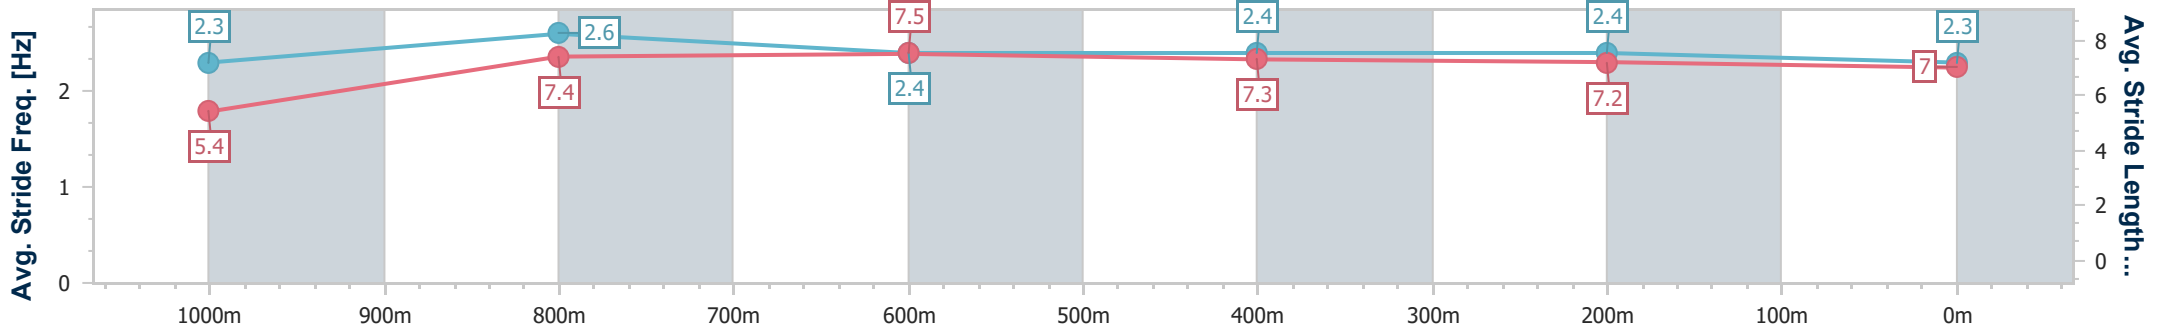

Horse/Jockey Name	It's Raining Again
Final Rank	4
Fastest Section Time (Section)	0:08.55 (Overall)
Top Speed [km/h] (Section)	70.2 (1000m)
Race State	Finished

Doomben QLD Professional
Race 5: SKY RACING Class 1 Plate - 1110m
03 April 2024 - 14:15
Track Rating: Soft 5, Weather: Fine, Rail Position: +8m

BRISBANE
RACING CLUB

Section	Overall	1000m	800m	600m	400m	200m
Section Times	1:05.17 [4] (0:08.55)	0:56.62 [4] (0:10.50)	0:46.12 [1] (0:10.91)	0:35.21 [1] (0:11.37)	0:23.84 [1] (0:11.42)	0:12.42 [1] (0:12.42)
Average Speed [km/h]	46.3	69.0	66.0	62.9	62.9	58.0
Top Speed [km/h]	67.3	70.2	68.5	64.7	63.5	62.2
Avg. Dist. to Rail [m]	6.2	3.0	0.5	0.9	1.9	2.7
Avg. Stride Freq. [Hz]	2.3	2.6	2.4	2.4	2.4	2.3
Avg. Stride Length [m]	5.4	7.4	7.5	7.3	7.2	7.0

- [ ] Ranking at each section and finish
- -.-.- No data available at this section
- NA No data available