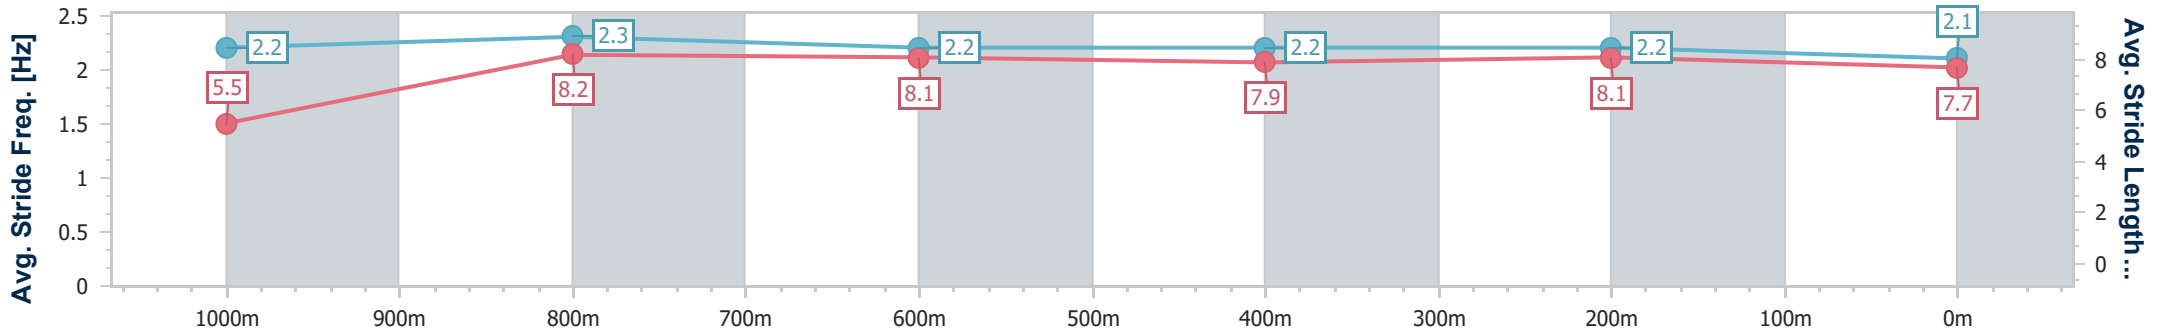

Horse/Jockey Name	Twilight Rock
Final Rank	6
Fastest Section Time (Section)	0:08.78 (Overall)
Top Speed [km/h] (Section)	68.3 (1000m)
Race State	Finished

Doomben QLD Professional
Race 5: SKY RACING Class 1 Plate - 1110m
03 April 2024 - 14:15
Track Rating: Soft 5, Weather: Fine, Rail Position: +8m

BRISBANE
RACING CLUB

Section	Overall	1000m	800m	600m	400m	200m
Section Times	1:05.28 [6] (0:08.78)	0:56.50 [10] (0:10.77)	0:45.73 [5] (0:11.02)	0:34.71 [5] (0:11.33)	0:23.38 [5] (0:11.15)	0:12.23 [6] (0:12.23)
Average Speed [km/h]	45.1	67.0	65.9	63.3	64.4	58.9
Top Speed [km/h]	66.0	68.3	68.0	65.2	66.2	63.6
Avg. Dist. to Rail [m]	2.2	1.6	1.2	0.5	0.9	0.4
Avg. Stride Freq. [Hz]	2.2	2.3	2.2	2.2	2.2	2.1
Avg. Stride Length [m]	5.5	8.2	8.1	7.9	8.1	7.7

- [ ] Ranking at each section and finish
- -.-.- No data available at this section
- NA No data available