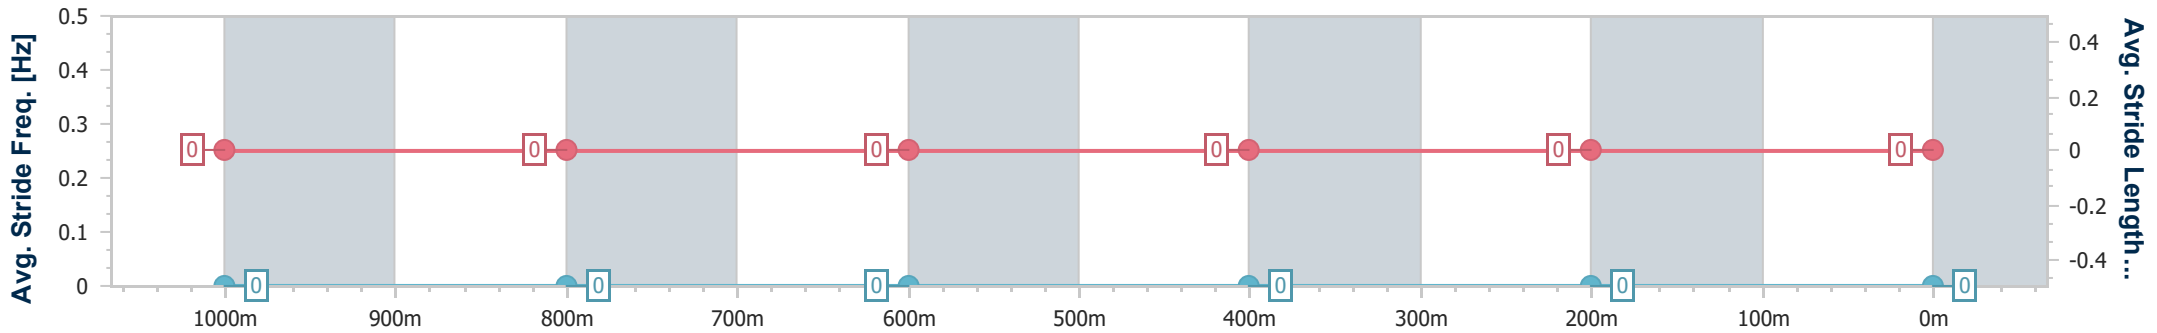

Horse/Jockey Name	Lady Chartwell
Final Rank	3
Fastest Section Time (Section)	0:08.55 (Overall)
Top Speed [km/h] (Section)	67.1 (800m)
Race State	Finished

Doomben QLD Professional
Race 5: SKY RACING Class 1 Plate - 1110m
03 April 2024 - 14:15
Track Rating: Soft 5, Weather: Fine, Rail Position: +8m

BRISBANE
RACING CLUB

Section	Overall	1000m	800m	600m	400m	200m
Section Times	1:05.13 [3] (0:08.55)	0:56.58 [3] (0:10.96)	0:45.62 [4] (0:10.94)	0:34.68 [4] (0:11.22)	0:23.46 [3] (0:11.29)	0:12.17 [4] (0:12.17)
Average Speed [km/h]	46.5	65.5	65.6	64.0	63.5	59.2
Top Speed [km/h]	65.0	66.7	67.1	65.0	64.2	62.8
Avg. Dist. to Rail [m]	0.9	0.3	0.4	0.6	1.8	1.6
Avg. Stride Freq. [Hz]	--	--	--	--	--	--
Avg. Stride Length [m]	--	--	--	--	--	--

- [ ] Ranking at each section and finish
- --- No data available at this section
- NA No data available