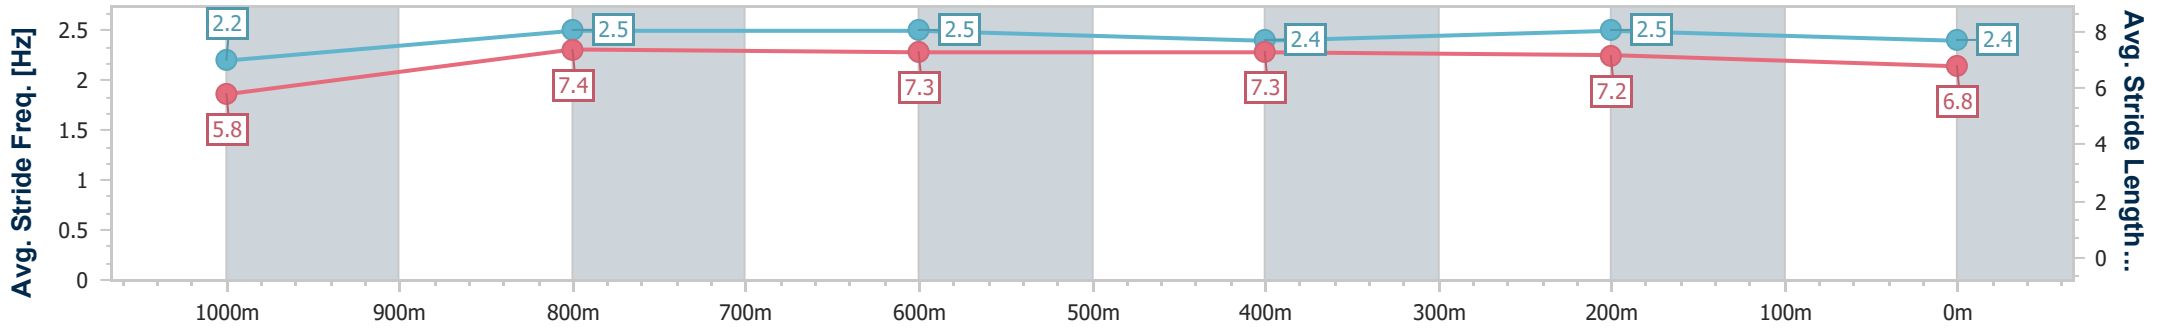

Horse/Jockey Name	Polarising
Final Rank	5
Fastest Section Time (Section)	0:08.42 (Overall)
Top Speed [km/h] (Section)	69.2 (1000m)
Race State	Finished

Doomben QLD Professional
Race 5: SKY RACING Class 1 Plate - 1110m
03 April 2024 - 14:15
Track Rating: Soft 5, Weather: Fine, Rail Position: +8m

BRISBANE
RACING CLUB

Section	Overall	1000m	800m	600m	400m	200m
Section Times	1:05.18 [5] (0:08.42)	0:56.76 [1] (0:10.79)	0:45.97 [2] (0:11.23)	0:34.74 [3] (0:11.19)	0:23.55 [2] (0:11.15)	0:12.40 [2] (0:12.40)
Average Speed [km/h]	46.9	66.8	64.7	64.5	64.2	58.0
Top Speed [km/h]	65.1	69.2	66.3	66.6	66.3	62.4
Avg. Dist. to Rail [m]	2.2	1.1	1.7	1.1	2.0	1.6
Avg. Stride Freq. [Hz]	2.2	2.5	2.5	2.4	2.5	2.4
Avg. Stride Length [m]	5.8	7.4	7.3	7.3	7.2	6.8

- [ ] Ranking at each section and finish
- -.-.- No data available at this section
- NA No data available