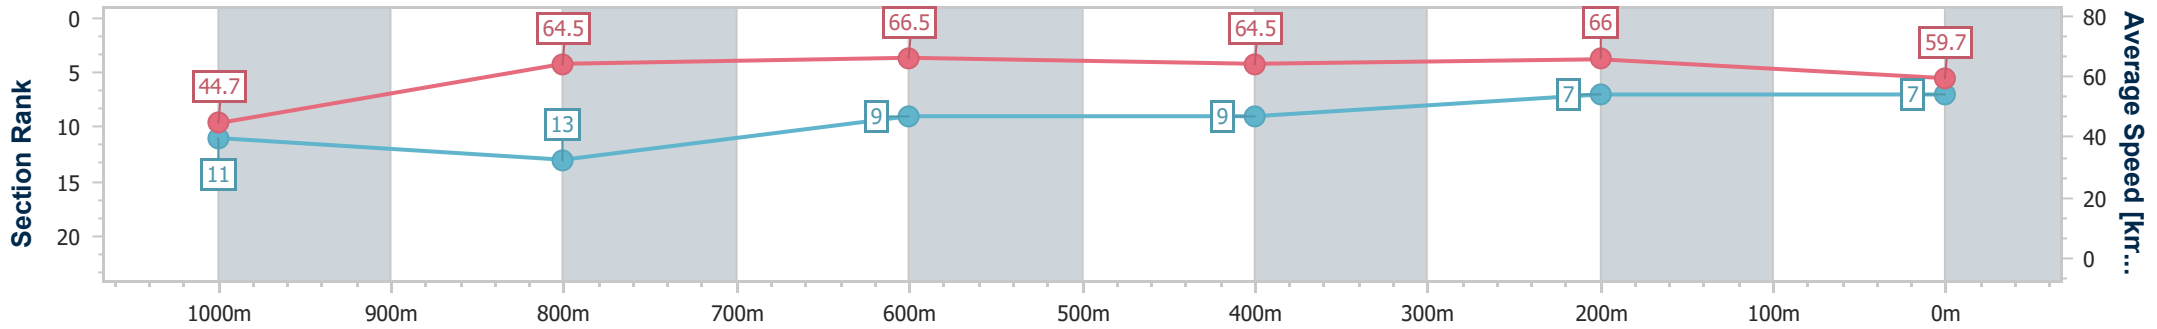

Horse/Jockey Name	Hurts So Good
Final Rank	7
Fastest Section Time (Section)	0:08.84 (Overall)
Top Speed [km/h] (Section)	68.3 (800m)
Race State	Finished

Doomben QLD Professional
Race 5: SKY RACING Class 1 Plate - 1110m
03 April 2024 - 14:15
Track Rating: Soft 5, Weather: Fine, Rail Position: +8m

BRISBANE
RACING CLUB

Section	Overall	1000m	800m	600m	400m	200m
Section Times	1:05.29 [7] (0:08.84)	0:56.45 [11] (0:11.26)	0:45.19 [13] (0:10.89)	0:34.30 [9] (0:11.27)	0:23.03 [9] (0:10.98)	0:12.05 [7] (0:12.05)
Average Speed [km/h]	44.7	64.5	66.5	64.5	66.0	59.7
Top Speed [km/h]	60.1	67.4	68.3	65.5	67.5	64.1
Avg. Dist. to Rail [m]	9.5	3.1	1.7	1.5	3.9	3.4
Avg. Stride Freq. [Hz]	2.1	2.4	2.4	2.3	2.4	2.3
Avg. Stride Length [m]	5.7	7.6	7.9	7.8	7.6	7.1

- [ ] Ranking at each section and finish
- -.-.- No data available at this section
- NA No data available