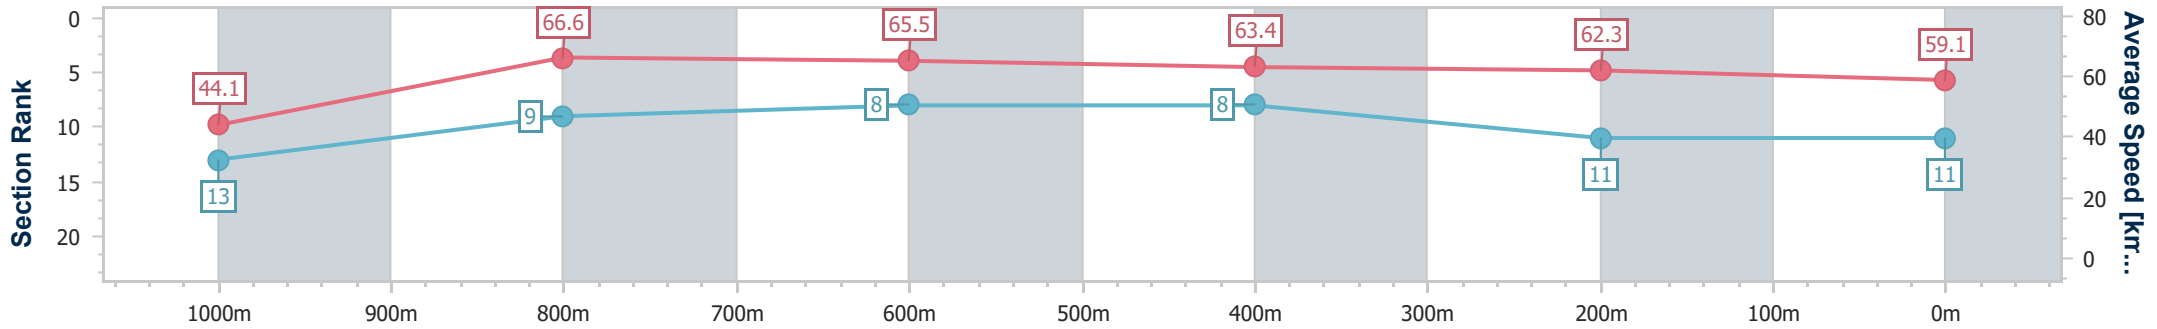

Horse/Jockey Name	Easterly
Final Rank	11
Fastest Section Time (Section)	0:09.00 (Overall)
Top Speed [km/h] (Section)	68.7 (1000m)
Race State	Finished

Doomben QLD Professional
Race 5: SKY RACING Class 1 Plate - 1110m
03 April 2024 - 14:15
Track Rating: Soft 5, Weather: Fine, Rail Position: +8m

BRISBANE
RACING CLUB

Section	Overall	1000m	800m	600m	400m	200m
Section Times	1:05.71 [11] (0:09.00)	0:56.71 [13] (0:10.79)	0:45.92 [9] (0:10.97)	0:34.95 [8] (0:11.29)	0:23.66 [8] (0:11.47)	0:12.19 [11] (0:12.19)
Average Speed [km/h]	44.1	66.6	65.5	63.4	62.3	59.1
Top Speed [km/h]	64.9	68.7	66.6	64.9	63.4	61.6
Avg. Dist. to Rail [m]	3.2	0.3	0.7	1.3	2.5	2.3
Avg. Stride Freq. [Hz]	2.2	2.4	2.4	2.3	2.3	2.3
Avg. Stride Length [m]	5.3	7.6	7.7	7.6	7.5	7.2

- [ ] Ranking at each section and finish
- -.-.- No data available at this section
- NA No data available