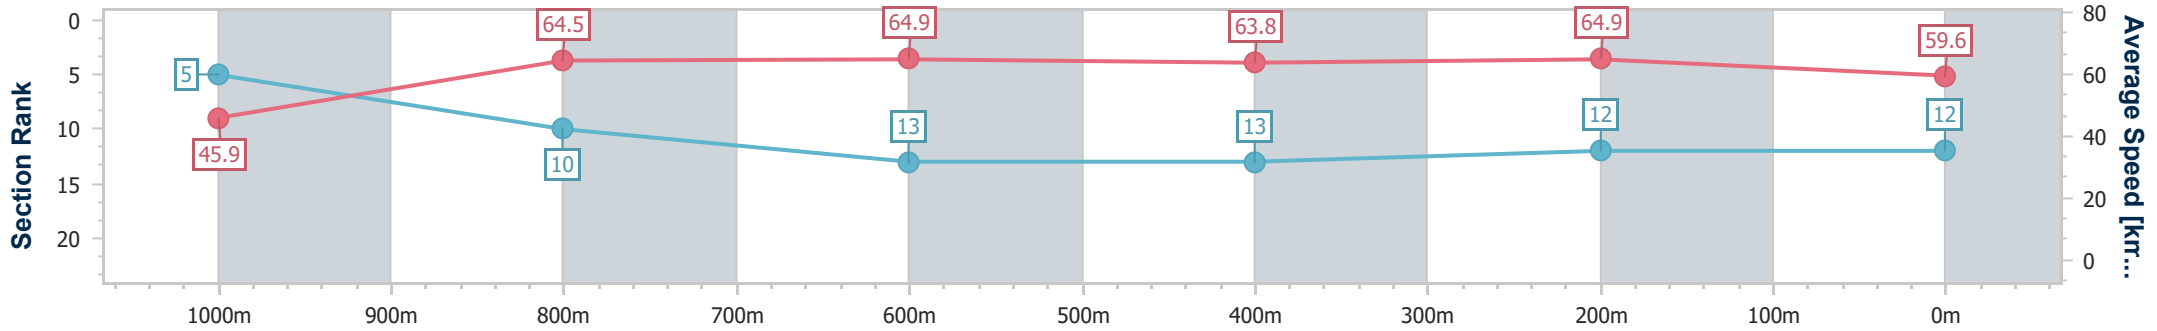

Horse/Jockey Name	Lubrication
Final Rank	12
Fastest Section Time (Section)	0:08.62 (Overall)
Top Speed [km/h] (Section)	67.2 (400m)
Race State	Finished

Doomben QLD Professional
Race 5: SKY RACING Class 1 Plate - 1110m
03 April 2024 - 14:15
Track Rating: Soft 5, Weather: Fine, Rail Position: +8m

BRISBANE
RACING CLUB

Section	Overall	1000m	800m	600m	400m	200m
Section Times	1:05.71 [12] (0:08.62)	0:57.09 [5] (0:11.27)	0:45.82 [10] (0:11.22)	0:34.60 [13] (0:11.47)	0:23.13 [13] (0:11.04)	0:12.09 [12] (0:12.09)
Average Speed [km/h]	45.9	64.5	64.9	63.8	64.9	59.6
Top Speed [km/h]	63.8	66.3	65.8	65.0	67.2	63.9
Avg. Dist. to Rail [m]	11.1	4.7	2.5	2.0	1.7	3.4
Avg. Stride Freq. [Hz]	2.2	2.4	2.4	2.3	2.4	2.3
Avg. Stride Length [m]	5.6	7.4	7.7	7.7	7.5	7.1

- [ ] Ranking at each section and finish
- -.-.- No data available at this section
- NA No data available