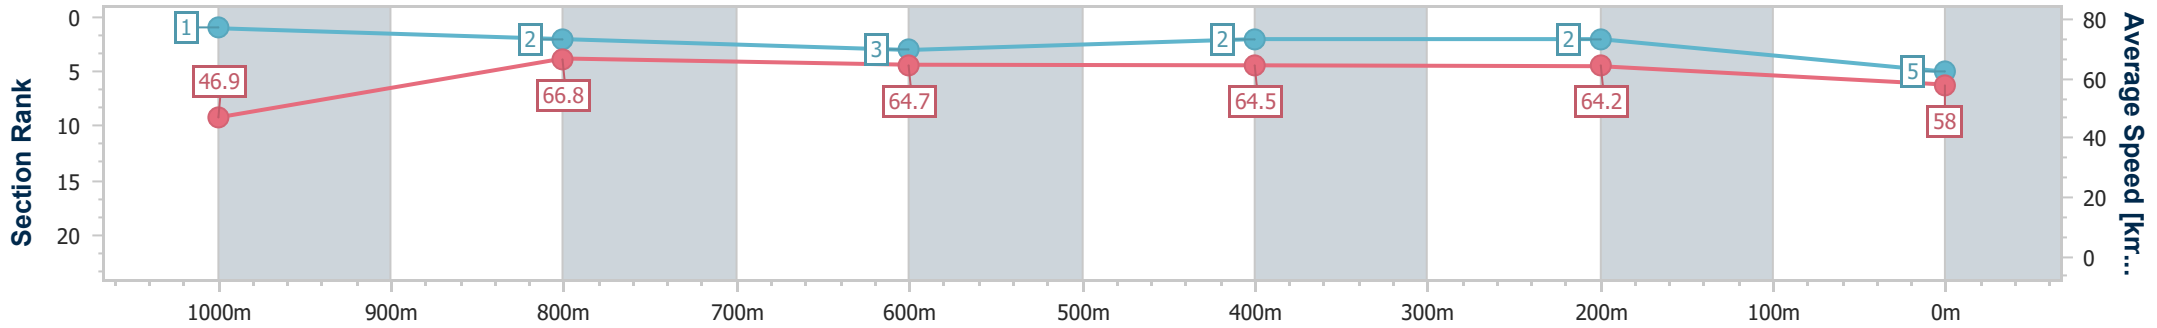

Horse/Jockey Name	Polarising
Final Rank	5
Fastest Section Time (Section)	0:08.42 (Overall)
Top Speed [km/h] (Section)	69.2 (1000m)
Race State	Finished

Doomben QLD Professional
Race 5: SKY RACING Class 1 Plate - 1110m
03 April 2024 - 14:15
Track Rating: Soft 5, Weather: Fine, Rail Position: +8m

BRISBANE
RACING CLUB

Section	Overall	1000m	800m	600m	400m	200m
Section Times	1:05.18 [5] (0:08.42)	0:56.76 [1] (0:10.79)	0:45.97 [2] (0:11.23)	0:34.74 [3] (0:11.19)	0:23.55 [2] (0:11.15)	0:12.40 [2] (0:12.40)
Average Speed [km/h]	46.9	66.8	64.7	64.5	64.2	58.0
Top Speed [km/h]	65.1	69.2	66.3	66.6	66.3	62.4
Avg. Dist. to Rail [m]	2.2	1.1	1.7	1.1	2.0	1.6
Avg. Stride Freq. [Hz]	2.2	2.5	2.5	2.4	2.5	2.4
Avg. Stride Length [m]	5.8	7.4	7.3	7.3	7.2	6.8

- [ ] Ranking at each section and finish
- -.-.- No data available at this section
- NA No data available