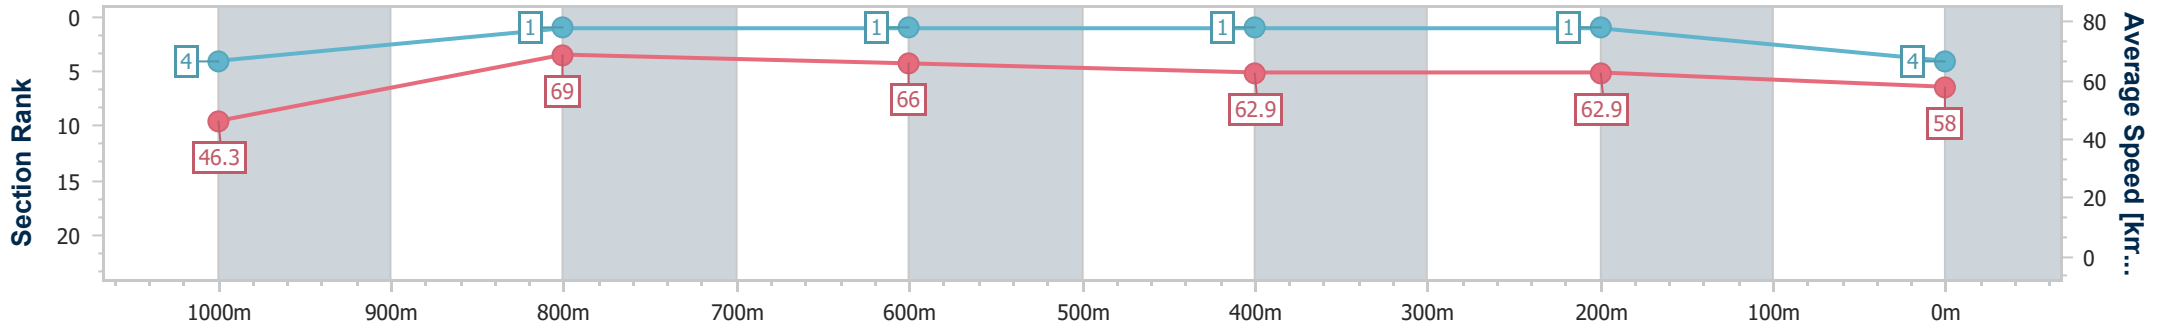

Horse/Jockey Name	It's Raining Again
Final Rank	4
Fastest Section Time (Section)	0:08.55 (Overall)
Top Speed [km/h] (Section)	70.2 (1000m)
Race State	Finished

Doomben QLD Professional
Race 5: SKY RACING Class 1 Plate - 1110m
03 April 2024 - 14:15
Track Rating: Soft 5, Weather: Fine, Rail Position: +8m

BRISBANE
RACING CLUB

Section	Overall	1000m	800m	600m	400m	200m
Section Times	1:05.17 [4] (0:08.55)	0:56.62 [4] (0:10.50)	0:46.12 [1] (0:10.91)	0:35.21 [1] (0:11.37)	0:23.84 [1] (0:11.42)	0:12.42 [1] (0:12.42)
Average Speed [km/h]	46.3	69.0	66.0	62.9	62.9	58.0
Top Speed [km/h]	67.3	70.2	68.5	64.7	63.5	62.2
Avg. Dist. to Rail [m]	6.2	3.0	0.5	0.9	1.9	2.7
Avg. Stride Freq. [Hz]	2.3	2.6	2.4	2.4	2.4	2.3
Avg. Stride Length [m]	5.4	7.4	7.5	7.3	7.2	7.0

- [ ] Ranking at each section and finish
- -.-.- No data available at this section
- NA No data available