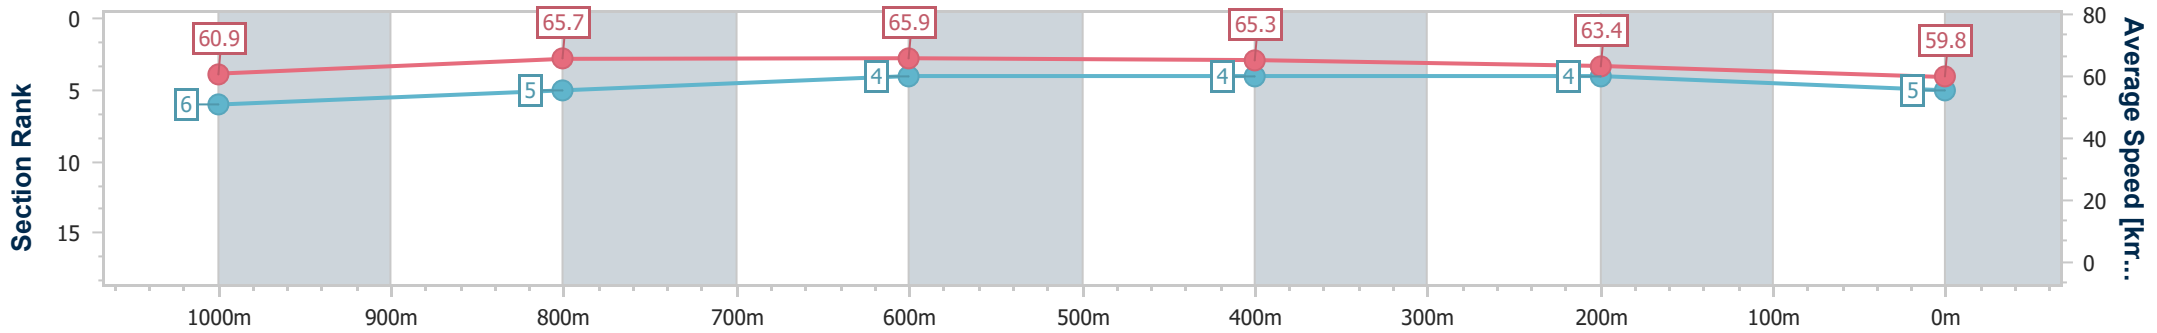

Ipswich QLD Professional

Race 6: SEVEN NEWS Class 4 Handicap - 1100m

01 April 2024 - 16:23

Track Rating: Soft 5, Weather: Overcast, Rail Position: True

Section	Overall	1000m	800m	600m	400m	200m
Section Times	1:02.02 [5] (0:05.90)	0:56.12 [6] (0:10.95)	0:45.17 [5] (0:10.83)	0:34.34 [4] (0:10.91)	0:23.43 [4] (0:11.36)	0:12.07 [4]
Average Speed [km/h]	60.9	65.7	65.9	65.3	63.4	59.8
Top Speed [km/h]	63.3	66.5	66.4	66.3	64.5	62.9
Avg. Dist. to Rail [m]	3.8	1.0	2.1	2.1	1.8	3.1
Avg. Stride Freq. [Hz]	2.3	2.4	2.4	2.4	2.4	2.3
Avg. Stride Length [m]	5.1	7.7	7.8	7.7	7.4	7.2