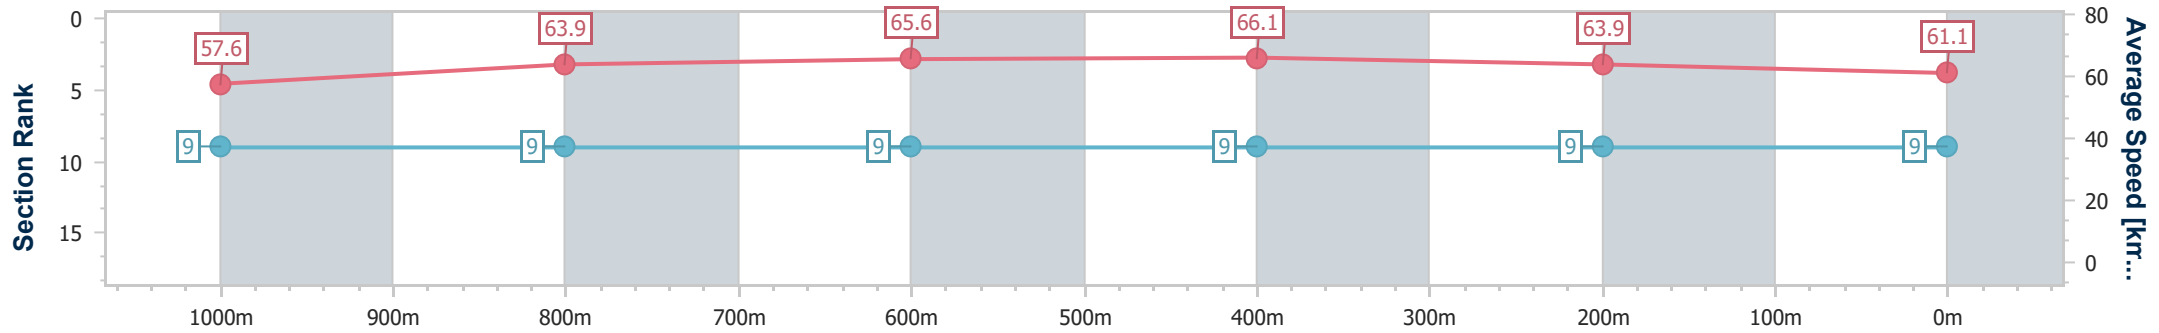

- [] Ranking at each section and finish
- .-.- No data available at this section
- NA No data available

Horse/Jockey Name	Star Seeker
Final Rank	9
Fastest Section Time (Section)	0:06.31 (Overall)
Top Speed [km/h] (Section)	67.0 (600m)
Race State	Finished

Ipswich QLD Professional

Race 6: SEVEN NEWS Class 4 Handicap - 1100m

01 April 2024 - 16:23

Track Rating: Soft 5, Weather: Overcast, Rail Position: True

Section	Overall	1000m	800m	600m	400m	200m
Section Times	1:02.64 [9] (0:06.31)	0:56.33 [9] (0:11.32)	0:45.01 [9] (0:11.01)	0:34.00 [9] (0:10.92)	0:23.08 [9] (0:11.31)	0:11.77 [9] (0:11.77)
Average Speed [km/h]	57.6	63.9	65.6	66.1	63.9	61.1
Top Speed [km/h]	58.6	65.9	66.4	67.0	64.9	63.3
Avg. Dist. to Rail [m]	9.2	2.5	0.8	0.9	2.5	6.2
Avg. Stride Freq. [Hz]	2.2	2.5	2.5	2.5	2.4	2.4
Avg. Stride Length [m]	5.0	7.2	7.4	7.4	7.3	7.2

- [] Ranking at each section and finish
- .-.- No data available at this section
- NA No data available