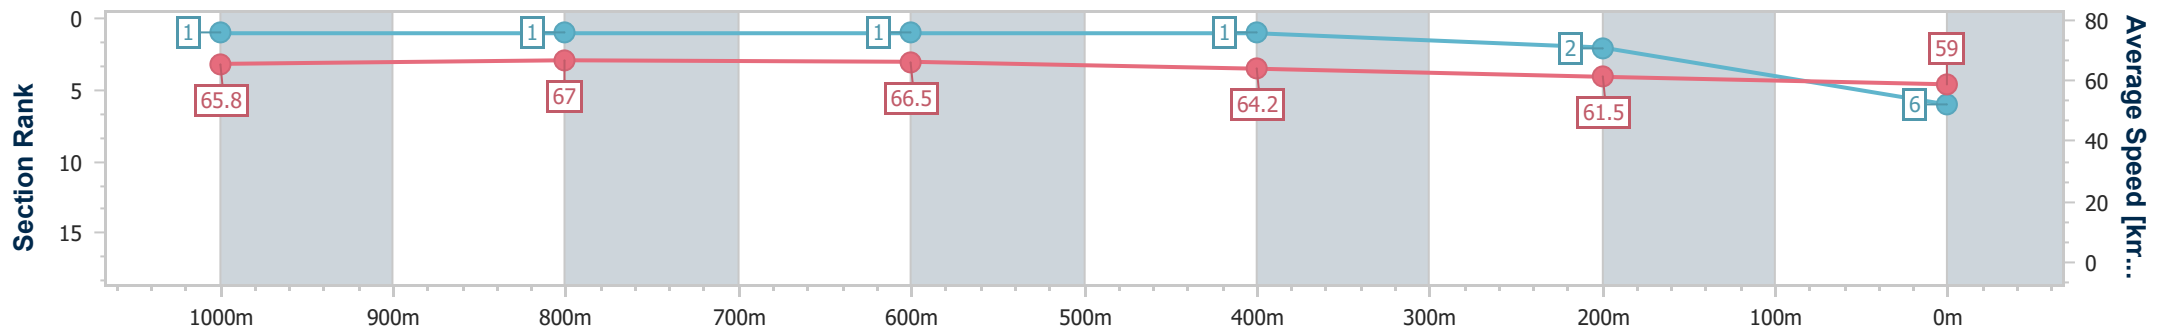

Ipswich QLD Professional

Race 6: SEVEN NEWS Class 4 Handicap - 1100m

01 April 2024 - 16:23

Track Rating: Soft 5, Weather: Overcast, Rail Position: True

Section	Overall	1000m	800m	600m	400m	200m
Section Times	1:02.05 [6] (0:05.51)	0:56.54 [1] (0:10.73)	0:45.81 [1] (0:10.83)	0:34.98 [1] (0:11.12)	0:23.86 [1] (0:11.68)	0:12.18 [2] (0:12.18)
Average Speed [km/h]	65.8	67.0	66.5	64.2	61.5	59.0
Top Speed [km/h]	64.6	68.7	67.9	65.7	62.4	60.6
Avg. Dist. to Rail [m]	2.5	0.6	0.6	1.2	0.8	0.4
Avg. Stride Freq. [Hz]	2.0	2.4	2.3	2.3	2.3	2.2
Avg. Stride Length [m]	6.0	7.8	7.9	7.7	7.5	7.3