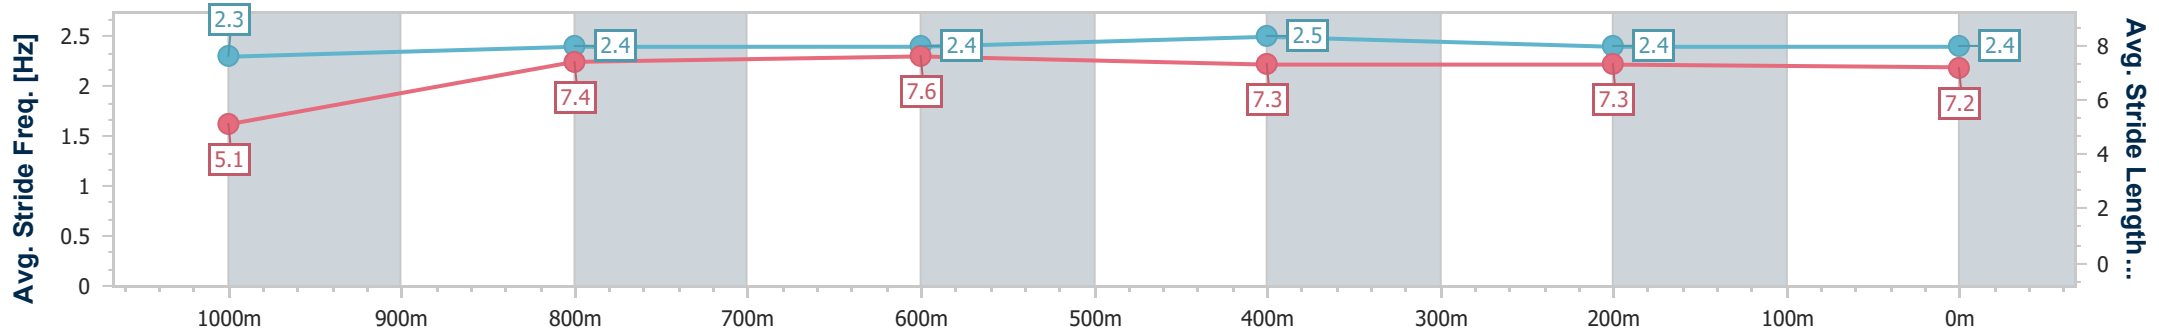

Ipswich QLD Professional

Race 6: SEVEN NEWS Class 4 Handicap - 1100m

01 April 2024 - 16:23

Track Rating: Soft 5, Weather: Overcast, Rail Position: True

Section	Overall	1000m	800m	600m	400m	200m
Section Times	1:01.96 [4] (0:05.84)	0:56.12 [5] (0:11.14)	0:44.98 [6] (0:10.98)	0:34.00 [6] (0:10.97)	0:23.03 [7] (0:11.27)	0:11.76 [6] (0:11.76)
Average Speed [km/h]	61.5	64.8	65.7	65.5	64.1	61.2
Top Speed [km/h]	62.2	66.4	66.1	67.1	65.0	63.1
Avg. Dist. to Rail [m]	4.8	1.6	0.3	0.2	1.8	4.9
Avg. Stride Freq. [Hz]	2.3	2.4	2.4	2.5	2.4	2.4
Avg. Stride Length [m]	5.1	7.4	7.6	7.3	7.3	7.2