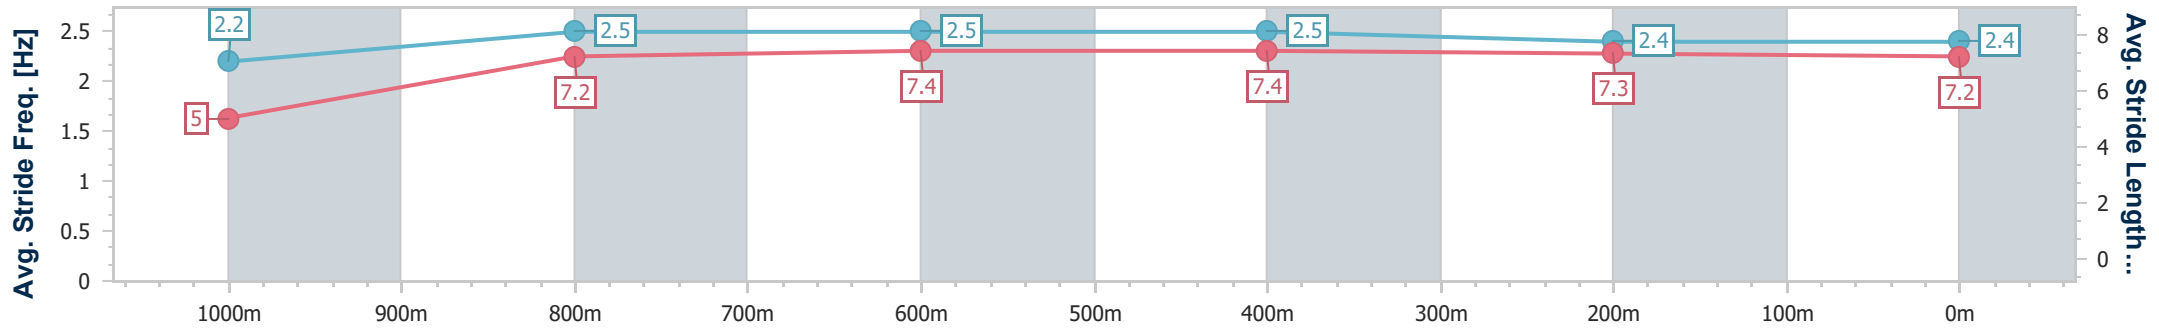

- [] Ranking at each section and finish
- .-.- No data available at this section
- NA No data available

Horse/Jockey Name	Star Seeker
Final Rank	9
Fastest Section Time (Section)	0:06.31 (Overall)
Top Speed [km/h] (Section)	67.0 (600m)
Race State	Finished

Ipswich QLD Professional

Race 6: SEVEN NEWS Class 4 Handicap - 1100m

01 April 2024 - 16:23

Track Rating: Soft 5, Weather: Overcast, Rail Position: True

Section	Overall	1000m	800m	600m	400m	200m
Section Times	1:02.64 [9] (0:06.31)	0:56.33 [9] (0:11.32)	0:45.01 [9] (0:11.01)	0:34.00 [9] (0:10.92)	0:23.08 [9] (0:11.31)	0:11.77 [9] (0:11.77)
Average Speed [km/h]	57.6	63.9	65.6	66.1	63.9	61.1
Top Speed [km/h]	58.6	65.9	66.4	67.0	64.9	63.3
Avg. Dist. to Rail [m]	9.2	2.5	0.8	0.9	2.5	6.2
Avg. Stride Freq. [Hz]	2.2	2.5	2.5	2.5	2.4	2.4
Avg. Stride Length [m]	5.0	7.2	7.4	7.4	7.3	7.2

- [] Ranking at each section and finish
- .-.- No data available at this section
- NA No data available