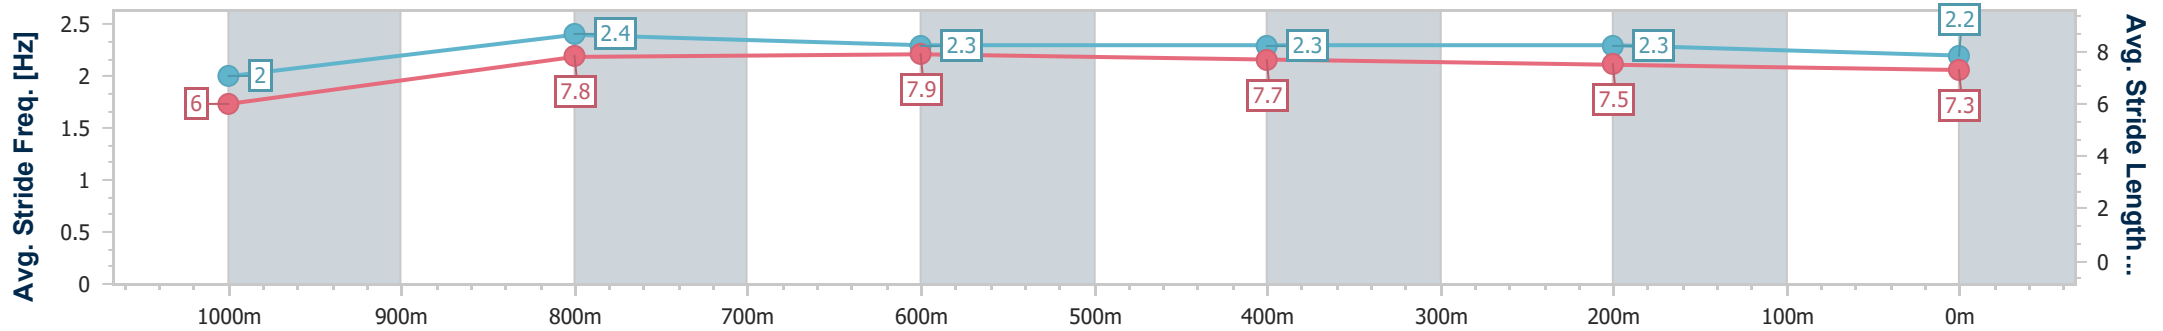

Ipswich QLD Professional

Race 6: SEVEN NEWS Class 4 Handicap - 1100m

01 April 2024 - 16:23

Track Rating: Soft 5, Weather: Overcast, Rail Position: True

Section	Overall	1000m	800m	600m	400m	200m
Section Times	1:02.05 [6] (0:05.51)	0:56.54 [1] (0:10.73)	0:45.81 [1] (0:10.83)	0:34.98 [1] (0:11.12)	0:23.86 [1] (0:11.68)	0:12.18 [2] (0:12.18)
Average Speed [km/h]	65.8	67.0	66.5	64.2	61.5	59.0
Top Speed [km/h]	64.6	68.7	67.9	65.7	62.4	60.6
Avg. Dist. to Rail [m]	2.5	0.6	0.6	1.2	0.8	0.4
Avg. Stride Freq. [Hz]	2.0	2.4	2.3	2.3	2.3	2.2
Avg. Stride Length [m]	6.0	7.8	7.9	7.7	7.5	7.3