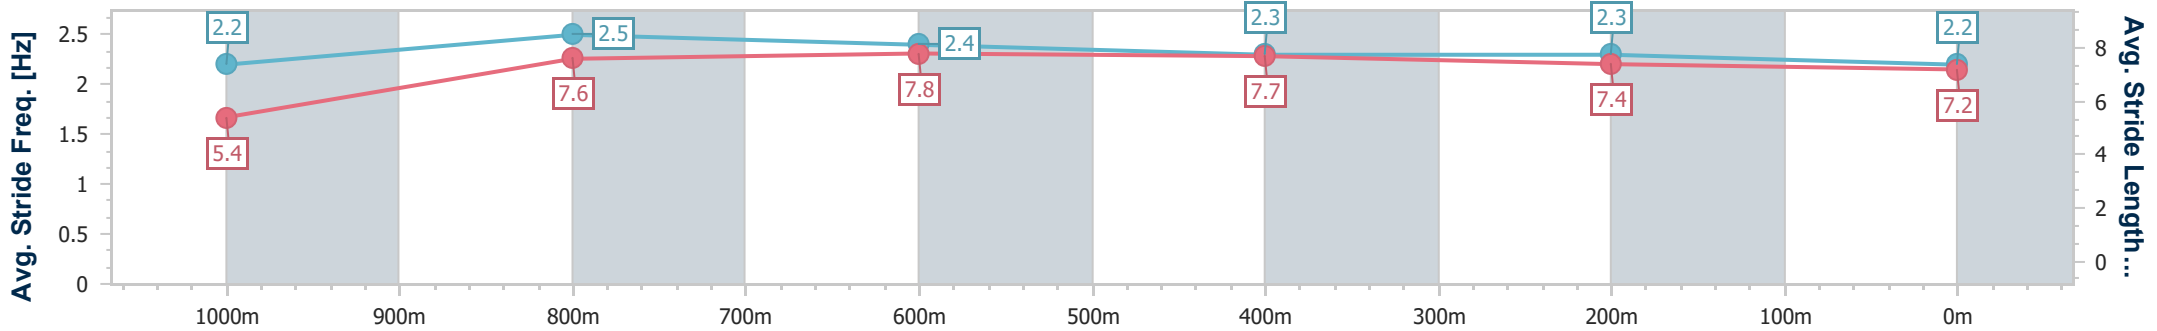

- [] Ranking at each section and finish
- .-.- No data available at this section
- NA No data available

Horse/Jockey Name	Matter Of Honour
Final Rank	8
Fastest Section Time (Section)	0:05.59 (Overall)
Top Speed [km/h] (Section)	68.3 (1000m)
Race State	Finished

Ipswich QLD Professional

Race 6: SEVEN NEWS Class 4 Handicap - 1100m

01 April 2024 - 16:23

Track Rating: Soft 5, Weather: Overcast, Rail Position: True

Section	Overall	1000m	800m	600m	400m	200m
Section Times	1:02.47 [8] (0:05.59)	0:56.88 [2] (0:10.73)	0:46.15 [2] (0:10.82)	0:35.33 [2] (0:11.13)	0:24.20 [2] (0:11.71)	0:12.49 [5] (0:12.49)
Average Speed [km/h]	64.6	67.2	66.5	64.5	61.4	57.7
Top Speed [km/h]	64.7	68.3	67.6	65.6	63.1	60.6
Avg. Dist. to Rail [m]	6.7	1.5	0.4	0.6	0.6	1.8
Avg. Stride Freq. [Hz]	2.2	2.5	2.4	2.3	2.3	2.2
Avg. Stride Length [m]	5.4	7.6	7.8	7.7	7.4	7.2

- [] Ranking at each section and finish
- .-.- No data available at this section
- NA No data available

Horse/Jockey Name	Star Seeker
Final Rank	9
Fastest Section Time (Section)	0:06.31 (Overall)
Top Speed [km/h] (Section)	67.0 (600m)
Race State	Finished