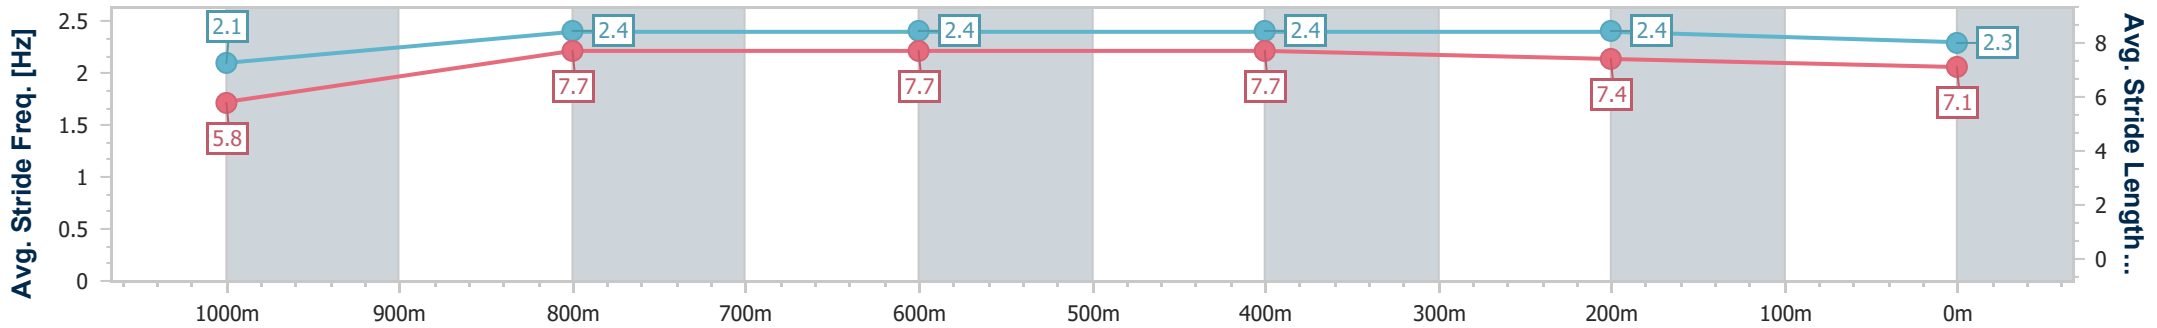

Ipswich QLD Professional

Race 6: SEVEN NEWS Class 4 Handicap - 1100m

01 April 2024 - 16:23

Track Rating: Soft 5, Weather: Overcast, Rail Position: True

Section	Overall	1000m	800m	600m	400m	200m
Section Times	1:01.51 [1] (0:05.67)	0:55.84 [3] (0:10.81)	0:45.03 [3] (0:10.83)	0:34.20 [3] (0:11.10)	0:23.10 [3] (0:11.27)	0:11.83 [1] (0:11.83)
Average Speed [km/h]	63.3	66.9	66.5	64.9	64.0	61.1
Top Speed [km/h]	66.0	68.0	66.8	66.2	65.1	63.9
Avg. Dist. to Rail [m]	8.8	2.7	0.2	0.3	1.2	2.1
Avg. Stride Freq. [Hz]	2.1	2.4	2.4	2.4	2.4	2.3
Avg. Stride Length [m]	5.8	7.7	7.7	7.7	7.4	7.1