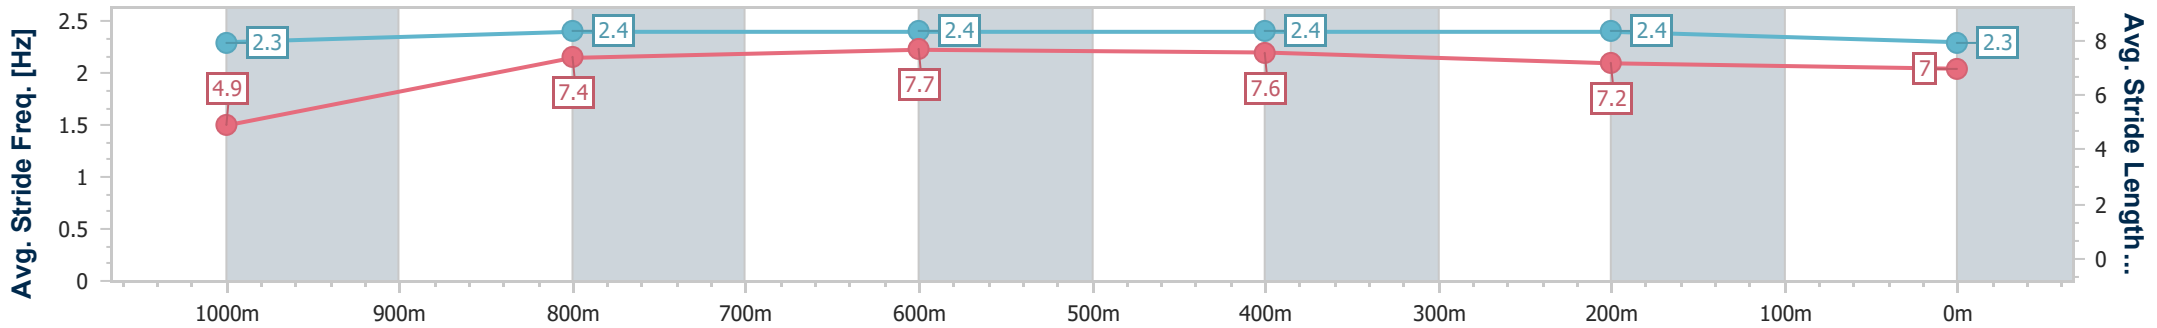

Ipswich QLD Professional

Race 6: SEVEN NEWS Class 4 Handicap - 1100m

01 April 2024 - 16:23

Track Rating: Soft 5, Weather: Overcast, Rail Position: True

Section	Overall	1000m	800m	600m	400m	200m
Section Times	1:02.46 [7] (0:05.96)	0:56.50 [7] (0:11.22)	0:45.28 [8] (0:10.85)	0:34.43 [7] (0:10.87)	0:23.56 [6] (0:11.37)	0:12.19 [7] (0:12.19)
Average Speed [km/h]	60.9	64.1	65.9	65.4	63.2	58.9
Top Speed [km/h]	61.8	67.0	66.6	66.2	64.3	61.9
Avg. Dist. to Rail [m]	8.1	1.6	1.8	2.3	1.2	2.9
Avg. Stride Freq. [Hz]	2.3	2.4	2.4	2.4	2.4	2.3
Avg. Stride Length [m]	4.9	7.4	7.7	7.6	7.2	7.0

- [] Ranking at each section and finish
- .-.- No data available at this section
- NA No data available

Horse/Jockey Name	Matter Of Honour
Final Rank	8
Fastest Section Time (Section)	0:05.59 (Overall)
Top Speed [km/h] (Section)	68.3 (1000m)
Race State	Finished