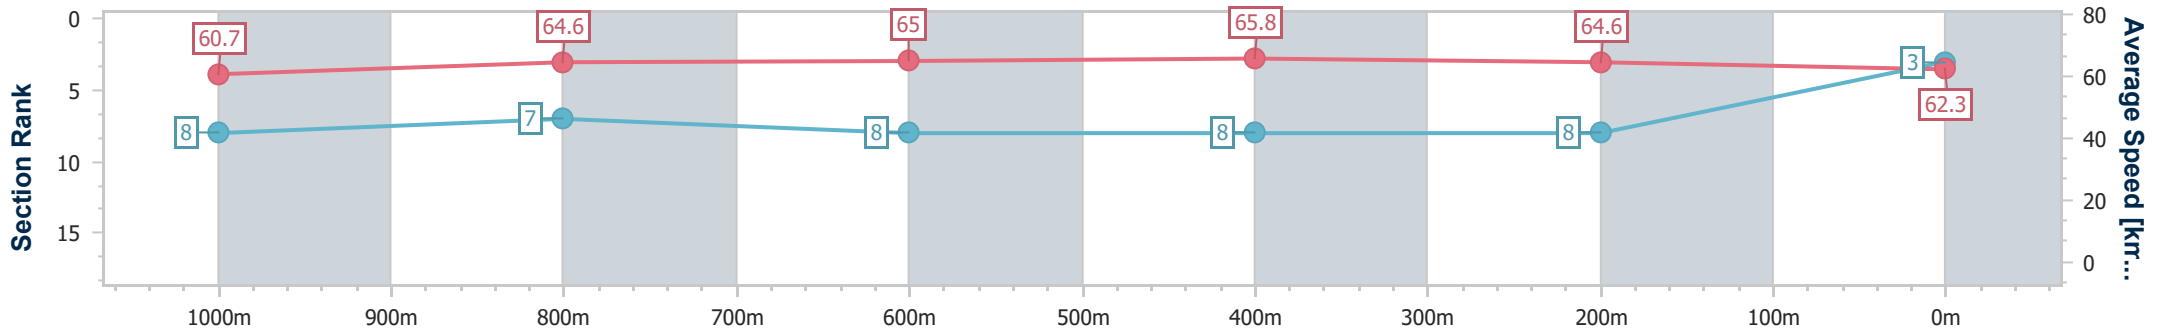

Ipswich QLD Professional

Race 6: SEVEN NEWS Class 4 Handicap - 1100m

01 April 2024 - 16:23

Track Rating: Soft 5, Weather: Overcast, Rail Position: True

Section	Overall	1000m	800m	600m	400m	200m
Section Times	1:01.89 [3] (0:05.96)	0:55.93 [8] (0:11.20)	0:44.73 [7] (0:11.06)	0:33.67 [8] (0:10.93)	0:22.74 [8] (0:11.19)	0:11.55 [8]
Average Speed [km/h]	60.7	64.6	65.0	65.8	64.6	62.3
Top Speed [km/h]	60.7	66.3	66.3	66.7	65.3	64.7
Avg. Dist. to Rail [m]	10.3	2.4	0.6	0.6	1.3	3.7
Avg. Stride Freq. [Hz]	2.1	2.3	2.3	2.3	2.3	2.3
Avg. Stride Length [m]	5.6	7.7	7.8	7.8	7.7	7.5