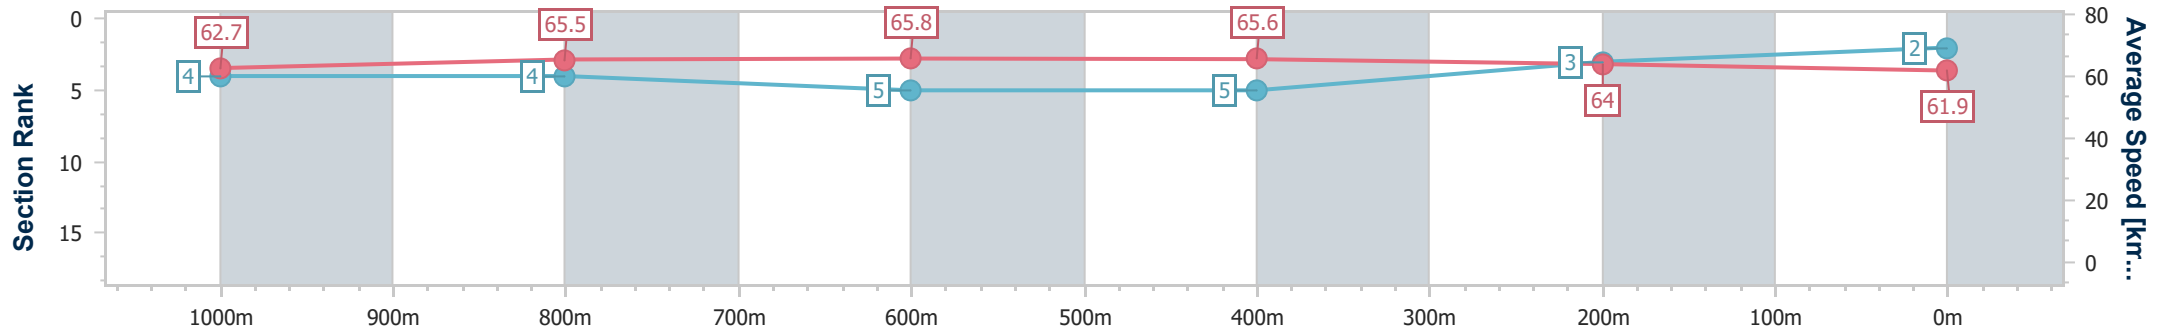

Ipswich QLD Professional

Race 6: SEVEN NEWS Class 4 Handicap - 1100m

01 April 2024 - 16:23

Track Rating: Soft 5, Weather: Overcast, Rail Position: True

Section	Overall	1000m	800m	600m	400m	200m
Section Times	1:01.56 [2] (0:05.73)	0:55.83 [4] (0:11.04)	0:44.79 [4] (0:10.93)	0:33.86 [5] (0:10.95)	0:22.91 [5] (0:11.27)	0:11.64 [3] (0:11.64)
Average Speed [km/h]	62.7	65.5	65.8	65.6	64.0	61.9
Top Speed [km/h]	63.4	66.1	66.8	67.0	65.1	64.2
Avg. Dist. to Rail [m]	6.2	2.1	0.4	0.6	2.3	4.0
Avg. Stride Freq. [Hz]	2.2	2.4	2.4	2.4	2.4	2.4
Avg. Stride Length [m]	5.3	7.5	7.6	7.6	7.4	7.2