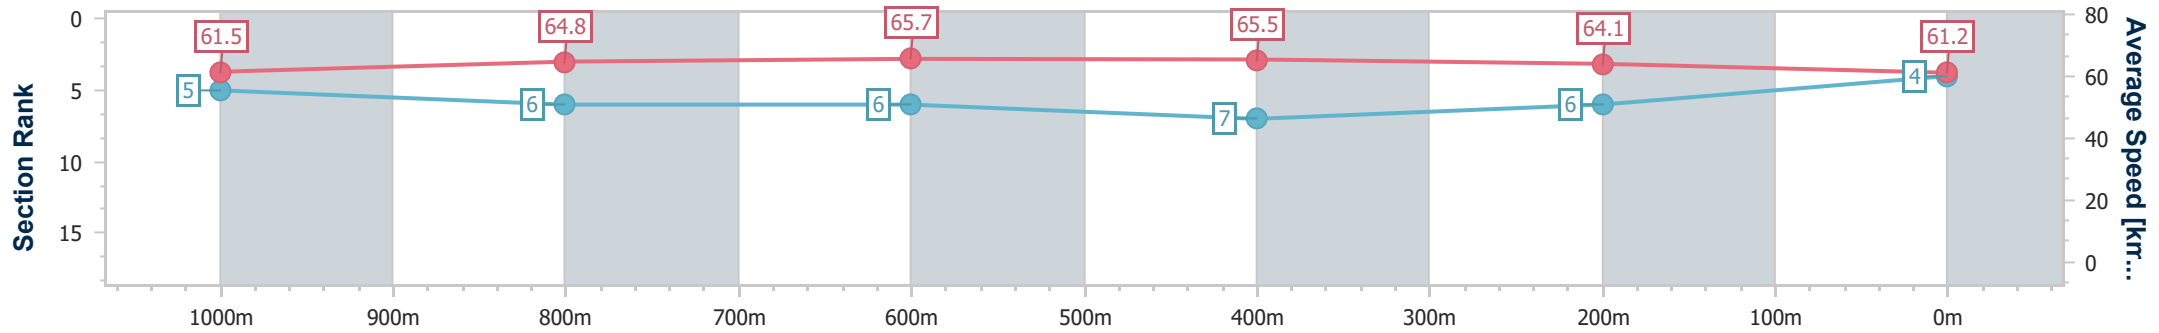

Ipswich QLD Professional

Race 6: SEVEN NEWS Class 4 Handicap - 1100m

01 April 2024 - 16:23

Track Rating: Soft 5, Weather: Overcast, Rail Position: True

Section	Overall	1000m	800m	600m	400m	200m
Section Times	1:01.96 [4] (0:05.84)	0:56.12 [5] (0:11.14)	0:44.98 [6] (0:10.98)	0:34.00 [6] (0:10.97)	0:23.03 [7] (0:11.27)	0:11.76 [6] (0:11.76)
Average Speed [km/h]	61.5	64.8	65.7	65.5	64.1	61.2
Top Speed [km/h]	62.2	66.4	66.1	67.1	65.0	63.1
Avg. Dist. to Rail [m]	4.8	1.6	0.3	0.2	1.8	4.9
Avg. Stride Freq. [Hz]	2.3	2.4	2.4	2.5	2.4	2.4
Avg. Stride Length [m]	5.1	7.4	7.6	7.3	7.3	7.2