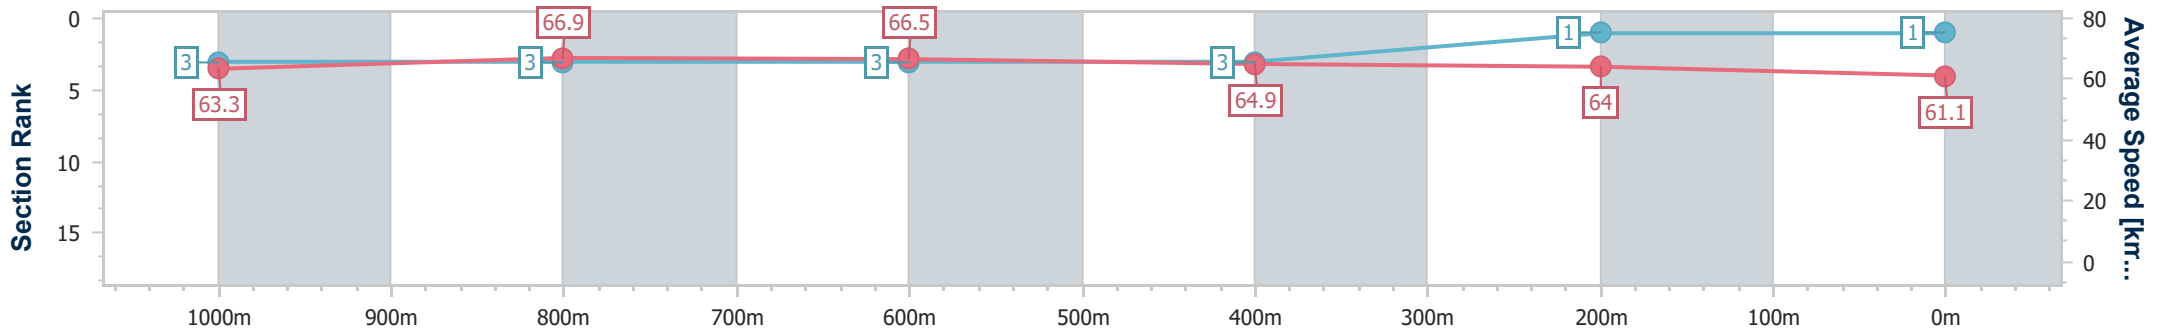

Ipswich QLD Professional

Race 6: SEVEN NEWS Class 4 Handicap - 1100m

01 April 2024 - 16:23

Track Rating: Soft 5, Weather: Overcast, Rail Position: True

Section	Overall	1000m	800m	600m	400m	200m
Section Times	1:01.51 [1] (0:05.67)	0:55.84 [3] (0:10.81)	0:45.03 [3] (0:10.83)	0:34.20 [3] (0:11.10)	0:23.10 [3] (0:11.27)	0:11.83 [1] (0:11.83)
Average Speed [km/h]	63.3	66.9	66.5	64.9	64.0	61.1
Top Speed [km/h]	66.0	68.0	66.8	66.2	65.1	63.9
Avg. Dist. to Rail [m]	8.8	2.7	0.2	0.3	1.2	2.1
Avg. Stride Freq. [Hz]	2.1	2.4	2.4	2.4	2.4	2.3
Avg. Stride Length [m]	5.8	7.7	7.7	7.7	7.4	7.1