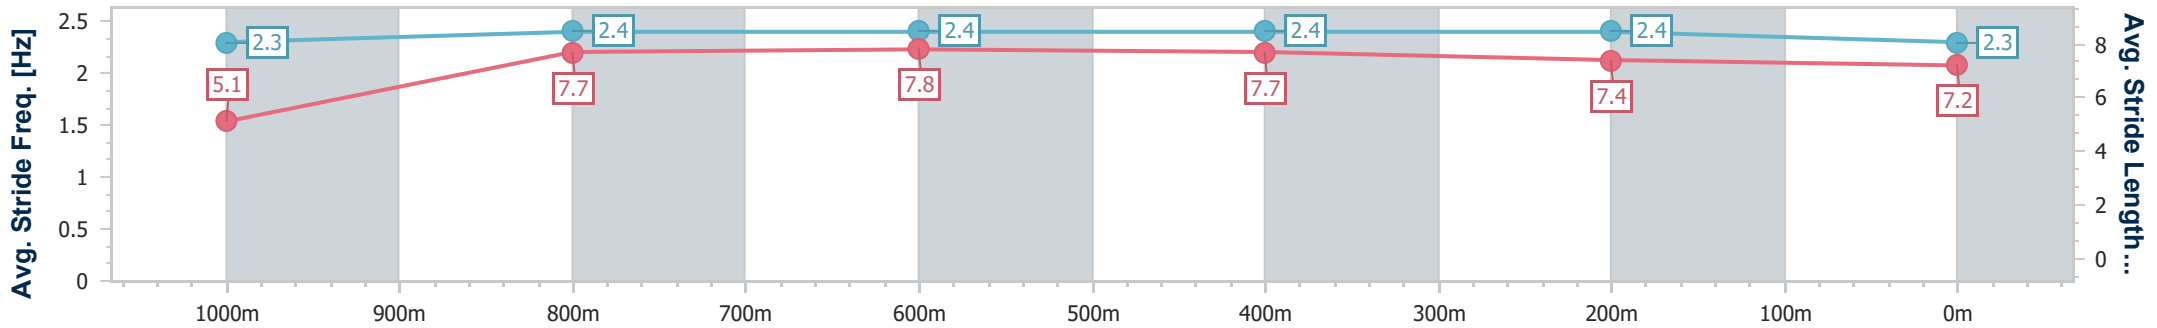

Ipswich QLD Professional

Race 6: SEVEN NEWS Class 4 Handicap - 1100m

01 April 2024 - 16:23

Track Rating: Soft 5, Weather: Overcast, Rail Position: True

Section	Overall	1000m	800m	600m	400m	200m
Section Times	1:02.02 [5] (0:05.90)	0:56.12 [6] (0:10.95)	0:45.17 [5] (0:10.83)	0:34.34 [4] (0:10.91)	0:23.43 [4] (0:11.36)	0:12.07 [4]
Average Speed [km/h]	60.9	65.7	65.9	65.3	63.4	59.8
Top Speed [km/h]	63.3	66.5	66.4	66.3	64.5	62.9
Avg. Dist. to Rail [m]	3.8	1.0	2.1	2.1	1.8	3.1
Avg. Stride Freq. [Hz]	2.3	2.4	2.4	2.4	2.4	2.3
Avg. Stride Length [m]	5.1	7.7	7.8	7.7	7.4	7.2