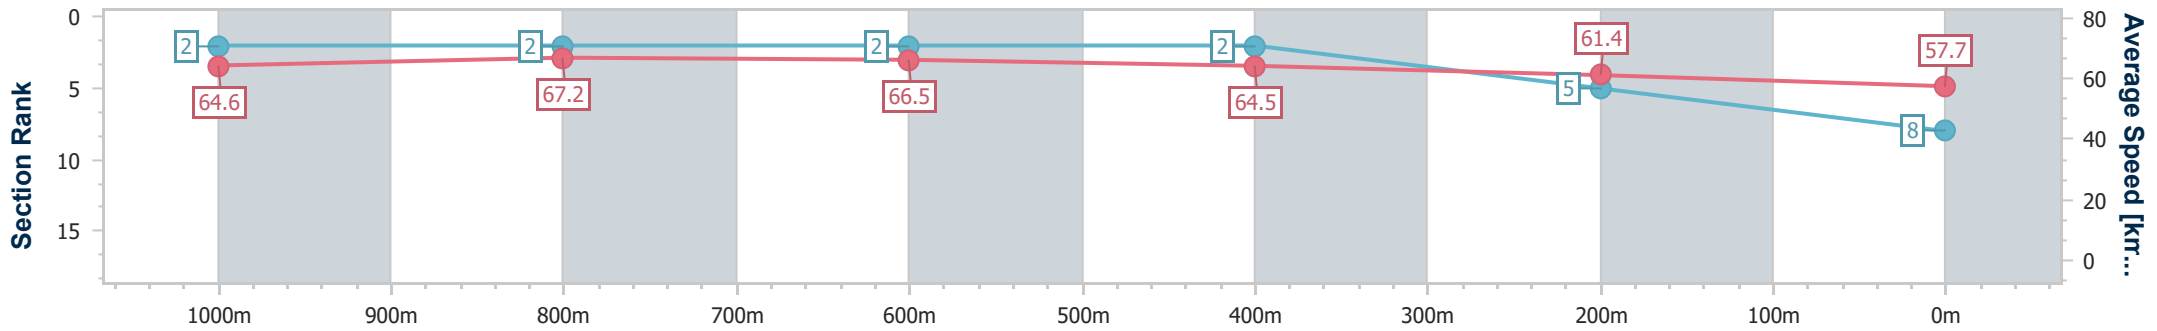

Ipswich QLD Professional

Race 6: SEVEN NEWS Class 4 Handicap - 1100m

01 April 2024 - 16:23

Track Rating: Soft 5, Weather: Overcast, Rail Position: True

Section	Overall	1000m	800m	600m	400m	200m
Section Times	1:02.47 [8] (0:05.59)	0:56.88 [2] (0:10.73)	0:46.15 [2] (0:10.82)	0:35.33 [2] (0:11.13)	0:24.20 [2] (0:11.71)	0:12.49 [5] (0:12.49)
Average Speed [km/h]	64.6	67.2	66.5	64.5	61.4	57.7
Top Speed [km/h]	64.7	68.3	67.6	65.6	63.1	60.6
Avg. Dist. to Rail [m]	6.7	1.5	0.4	0.6	0.6	1.8
Avg. Stride Freq. [Hz]	2.2	2.5	2.4	2.3	2.3	2.2
Avg. Stride Length [m]	5.4	7.6	7.8	7.7	7.4	7.2

- [] Ranking at each section and finish
- .-.- No data available at this section
- NA No data available

Horse/Jockey Name	Star Seeker
Final Rank	9
Fastest Section Time (Section)	0:06.31 (Overall)
Top Speed [km/h] (Section)	67.0 (600m)
Race State	Finished