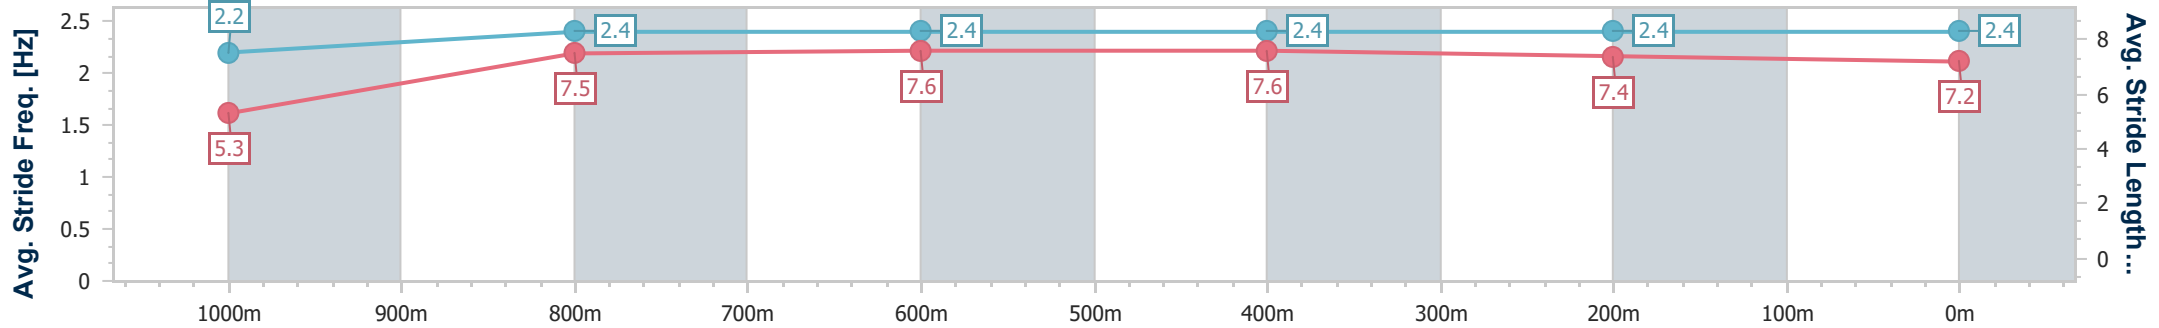

Ipswich QLD Professional

Race 6: SEVEN NEWS Class 4 Handicap - 1100m

01 April 2024 - 16:23

Track Rating: Soft 5, Weather: Overcast, Rail Position: True

Section	Overall	1000m	800m	600m	400m	200m
Section Times	1:01.56 [2] (0:05.73)	0:55.83 [4] (0:11.04)	0:44.79 [4] (0:10.93)	0:33.86 [5] (0:10.95)	0:22.91 [5] (0:11.27)	0:11.64 [3] (0:11.64)
Average Speed [km/h]	62.7	65.5	65.8	65.6	64.0	61.9
Top Speed [km/h]	63.4	66.1	66.8	67.0	65.1	64.2
Avg. Dist. to Rail [m]	6.2	2.1	0.4	0.6	2.3	4.0
Avg. Stride Freq. [Hz]	2.2	2.4	2.4	2.4	2.4	2.4
Avg. Stride Length [m]	5.3	7.5	7.6	7.6	7.4	7.2