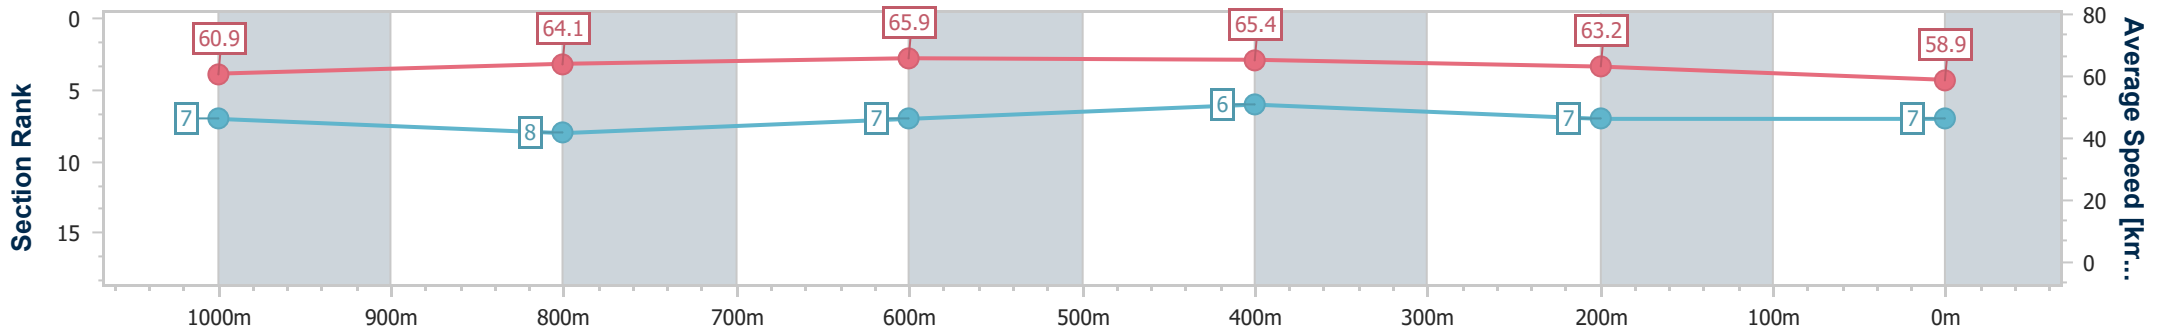

Ipswich QLD Professional

Race 6: SEVEN NEWS Class 4 Handicap - 1100m

01 April 2024 - 16:23

Track Rating: Soft 5, Weather: Overcast, Rail Position: True

Section	Overall	1000m	800m	600m	400m	200m
Section Times	1:02.46 [7] (0:05.96)	0:56.50 [7] (0:11.22)	0:45.28 [8] (0:10.85)	0:34.43 [7] (0:10.87)	0:23.56 [6] (0:11.37)	0:12.19 [7] (0:12.19)
Average Speed [km/h]	60.9	64.1	65.9	65.4	63.2	58.9
Top Speed [km/h]	61.8	67.0	66.6	66.2	64.3	61.9
Avg. Dist. to Rail [m]	8.1	1.6	1.8	2.3	1.2	2.9
Avg. Stride Freq. [Hz]	2.3	2.4	2.4	2.4	2.4	2.3
Avg. Stride Length [m]	4.9	7.4	7.7	7.6	7.2	7.0

- [] Ranking at each section and finish
- .-.- No data available at this section
- NA No data available

Horse/Jockey Name	Matter Of Honour
Final Rank	8
Fastest Section Time (Section)	0:05.59 (Overall)
Top Speed [km/h] (Section)	68.3 (1000m)
Race State	Finished