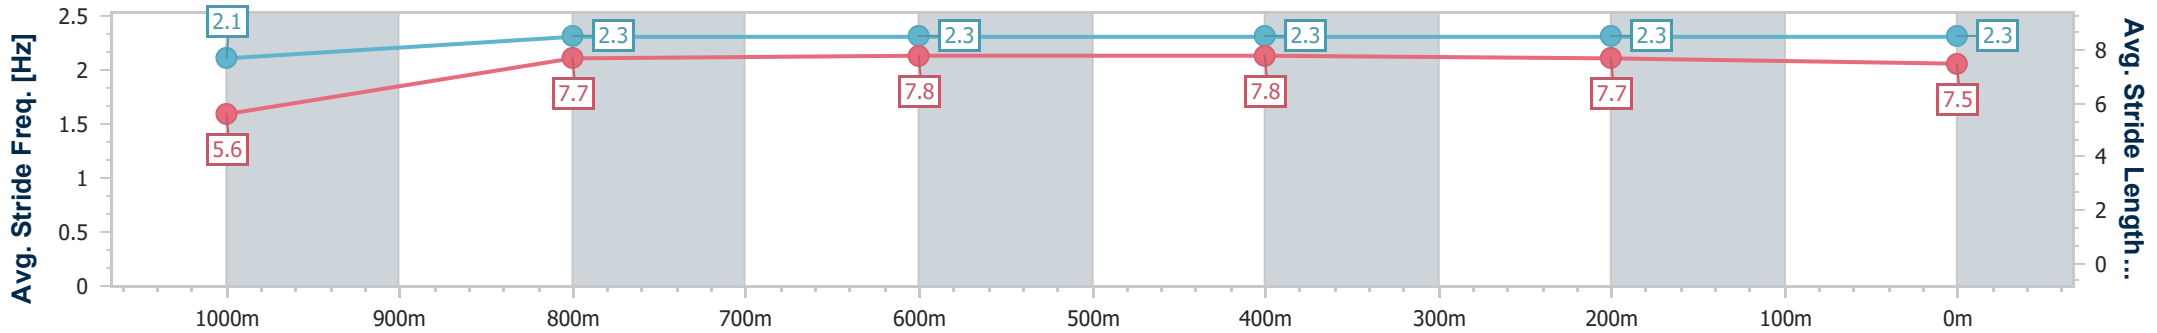

Ipswich QLD Professional

Race 6: SEVEN NEWS Class 4 Handicap - 1100m

01 April 2024 - 16:23

Track Rating: Soft 5, Weather: Overcast, Rail Position: True

Section	Overall	1000m	800m	600m	400m	200m
Section Times	1:01.89 [3] (0:05.96)	0:55.93 [8] (0:11.20)	0:44.73 [7] (0:11.06)	0:33.67 [8] (0:10.93)	0:22.74 [8] (0:11.19)	0:11.55 [8]
Average Speed [km/h]	60.7	64.6	65.0	65.8	64.6	62.3
Top Speed [km/h]	60.7	66.3	66.3	66.7	65.3	64.7
Avg. Dist. to Rail [m]	10.3	2.4	0.6	0.6	1.3	3.7
Avg. Stride Freq. [Hz]	2.1	2.3	2.3	2.3	2.3	2.3
Avg. Stride Length [m]	5.6	7.7	7.8	7.8	7.7	7.5