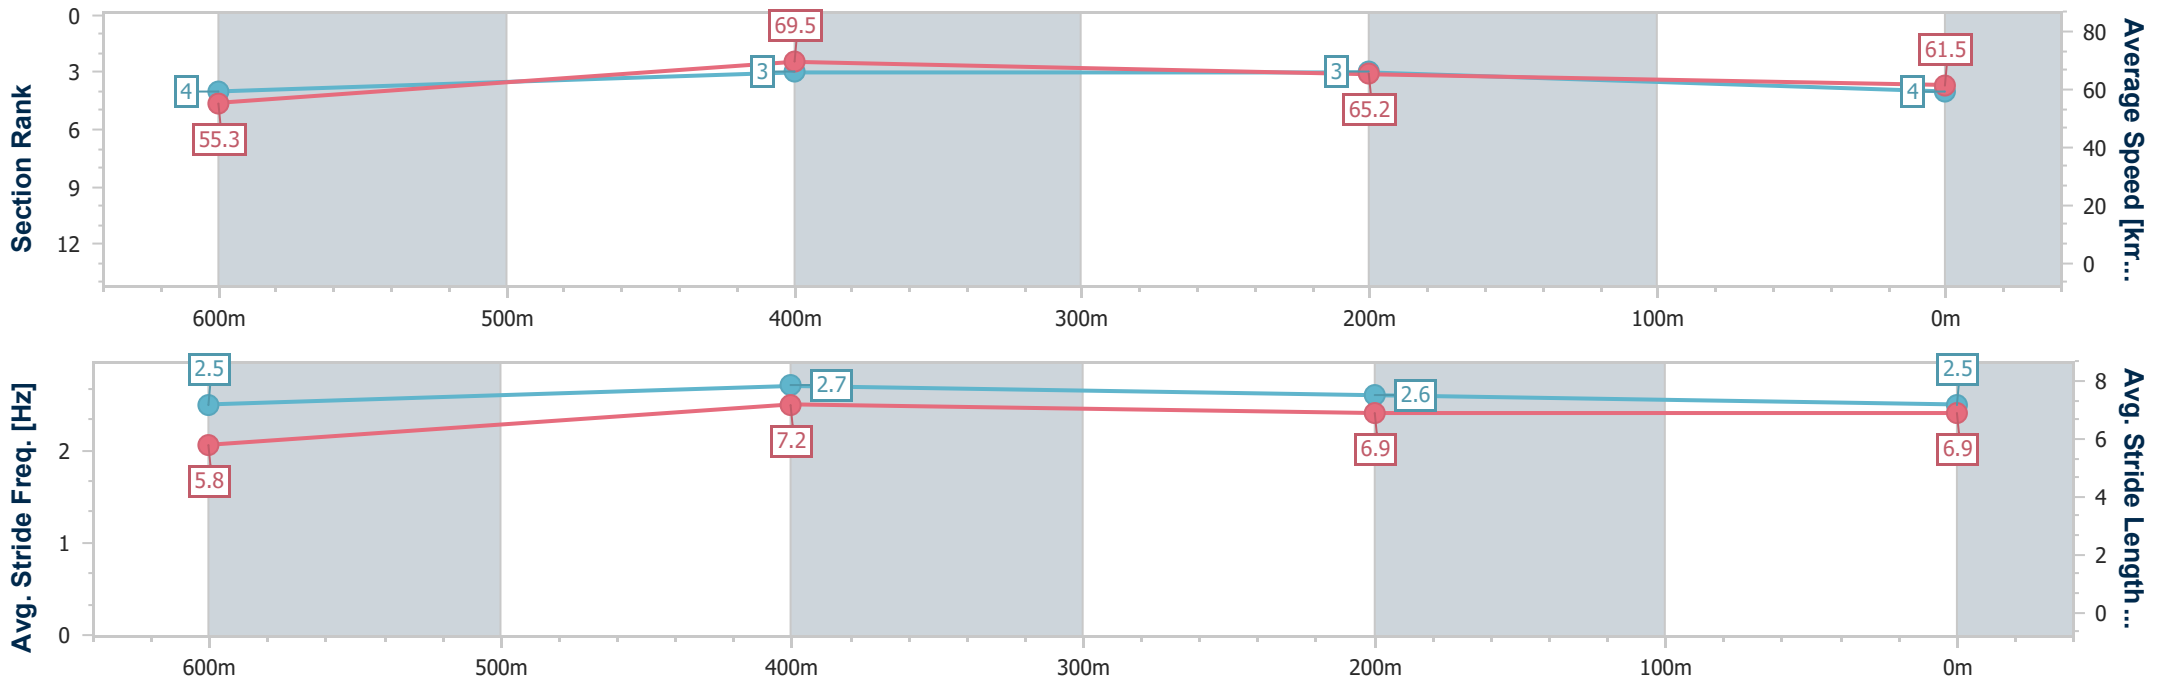

Horse/Jockey Name	Lucky Man
Final Rank	4
Fastest Section Time (Section)	0:10.40 (600m)
Top Speed [km/h] (Section)	71.3 (600m)
Race State	Finished

Ipswich QLD Professional
Race 2: BUY TICKETS FOR MOTHERS DAY BREAKFAST QTIS
Two-Year-Old Maiden Plate - 800m

01 April 2024 - 13:49

Track Rating: Soft 5, Weather: Overcast, Rail Position: True

Section	Overall	600m	400m	200m
Section Times	0:46.18 [4] (0:12.99)	0:33.19 [4] (0:10.40)	0:22.79 [3] (0:11.06)	0:11.73 [3] (0:11.73)
Average Speed [km/h]	55.3	69.5	65.2	61.5
Top Speed [km/h]	71.3	71.3	66.6	63.0
Avg. Dist. to Rail [m]	9.4	2.1	0.3	1.2
Avg. Stride Freq. [Hz]	2.5	2.7	2.6	2.5
Avg. Stride Length [m]	5.8	7.2	6.9	6.9

- [ ] Ranking at each section and finish
- -.-.- No data available at this section
- NA No data available