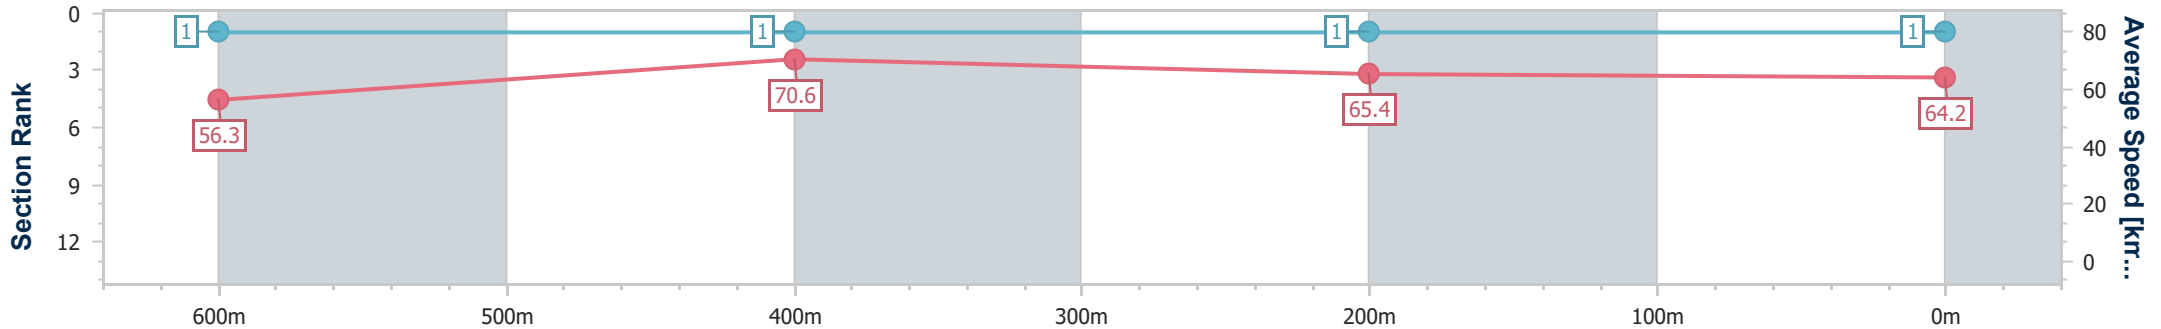

01 April 2024 - 13:49

Track Rating: Soft 5, Weather: Overcast, Rail Position: True

Section	Overall	600m	400m	200m
Section Times	0:45.19 [1] (0:12.75)	0:32.44 [1] (0:10.23)	0:22.21 [1] (0:10.95)	0:11.26 [1] (0:11.26)
Average Speed [km/h]	56.3	70.6	65.4	64.2
Top Speed [km/h]	72.0	72.1	66.9	66.8
Avg. Dist. to Rail [m]	11.4	2.7	1.7	1.6
Avg. Stride Freq. [Hz]	2.5	2.7	2.5	2.5
Avg. Stride Length [m]	6.0	7.3	7.3	7.1