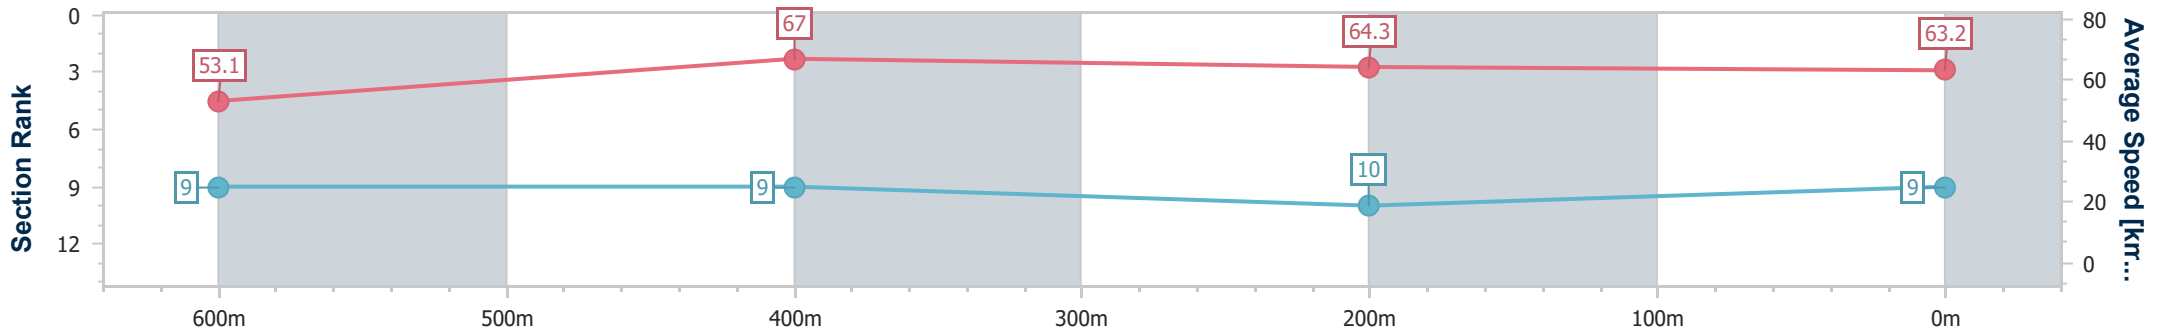

Horse/Jockey Name	Zephyrz Zoom
Final Rank	9
Fastest Section Time (Section)	0:10.75 (600m)
Top Speed [km/h] (Section)	68.2 (600m)
Race State	Finished

Ipswich QLD Professional
Race 2: BUY TICKETS FOR MOTHERS DAY BREAKFAST QTIS
Two-Year-Old Maiden Plate - 800m

01 April 2024 - 13:49

Track Rating: Soft 5, Weather: Overcast, Rail Position: True

Section	Overall	600m	400m	200m
Section Times	0:46.82 [9] (0:13.51)	0:33.31 [9] (0:10.75)	0:22.56 [9] (0:11.14)	0:11.42 [10] (0:11.42)
Average Speed [km/h]	53.1	67.0	64.3	63.2
Top Speed [km/h]	67.8	68.2	65.8	64.9
Avg. Dist. to Rail [m]	7.5	2.0	1.2	1.7
Avg. Stride Freq. [Hz]	2.4	2.5	2.4	2.4
Avg. Stride Length [m]	5.9	7.5	7.3	7.2

- [ ] Ranking at each section and finish
- -.-.- No data available at this section
- NA No data available