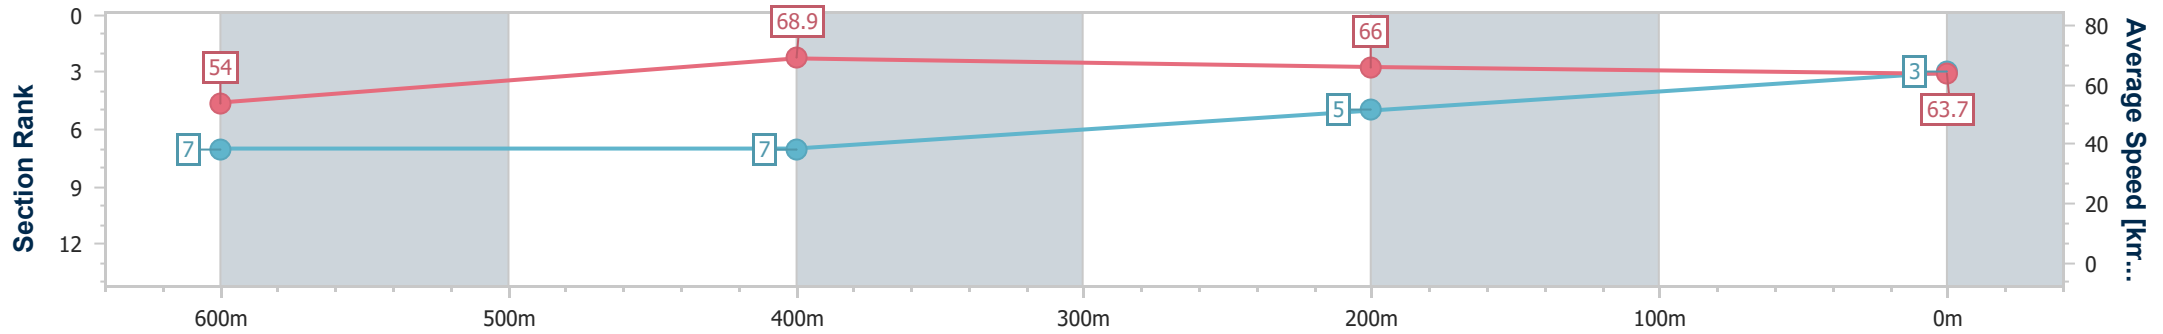

Horse/Jockey Name	Toro Strike
Final Rank	3
Fastest Section Time (Section)	0:10.55 (600m)
Top Speed [km/h] (Section)	69.8 (600m)
Race State	Finished

Ipswich QLD Professional
Race 2: BUY TICKETS FOR MOTHERS DAY BREAKFAST QTIS
Two-Year-Old Maiden Plate - 800m

01 April 2024 - 13:49

Track Rating: Soft 5, Weather: Overcast, Rail Position: True

Section	Overall	600m	400m	200m
Section Times	0:46.11 [3] (0:13.30)	0:32.81 [7] (0:10.55)	0:22.26 [7] (0:10.95)	0:11.31 [5] (0:11.31)
Average Speed [km/h]	54.0	68.9	66.0	63.7
Top Speed [km/h]	68.7	69.8	67.3	65.1
Avg. Dist. to Rail [m]	7.2	2.8	1.4	3.7
Avg. Stride Freq. [Hz]	2.4	2.4	2.4	2.3
Avg. Stride Length [m]	6.1	7.9	7.7	7.5

- [ ] Ranking at each section and finish
- -.-.- No data available at this section
- NA No data available