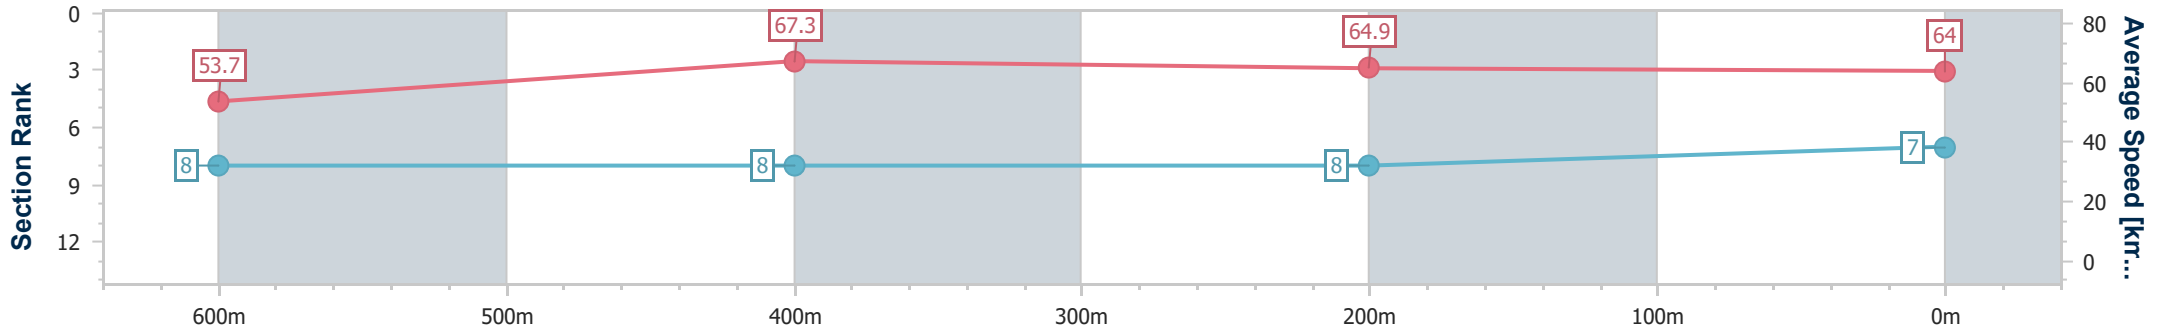

Horse/Jockey Name	Back Seat Cuddles
Final Rank	7
Fastest Section Time (Section)	0:10.71 (600m)
Top Speed [km/h] (Section)	69.8 (Overall)
Race State	Finished

Ipswich QLD Professional
Race 2: BUY TICKETS FOR MOTHERS DAY BREAKFAST QTIS
Two-Year-Old Maiden Plate - 800m

01 April 2024 - 13:49

Track Rating: Soft 5, Weather: Overcast, Rail Position: True

Section	Overall	600m	400m	200m
Section Times	0:46.49 [7] (0:13.42)	0:33.07 [8] (0:10.71)	0:22.36 [8] (0:11.06)	0:11.30 [8] (0:11.30)
Average Speed [km/h]	53.7	67.3	64.9	64.0
Top Speed [km/h]	69.8	69.5	66.0	65.2
Avg. Dist. to Rail [m]	7.8	2.4	1.1	3.7
Avg. Stride Freq. [Hz]	2.5	2.6	2.5	2.5
Avg. Stride Length [m]	5.9	7.2	7.2	7.2

- [ ] Ranking at each section and finish
- -.-.- No data available at this section
- NA No data available