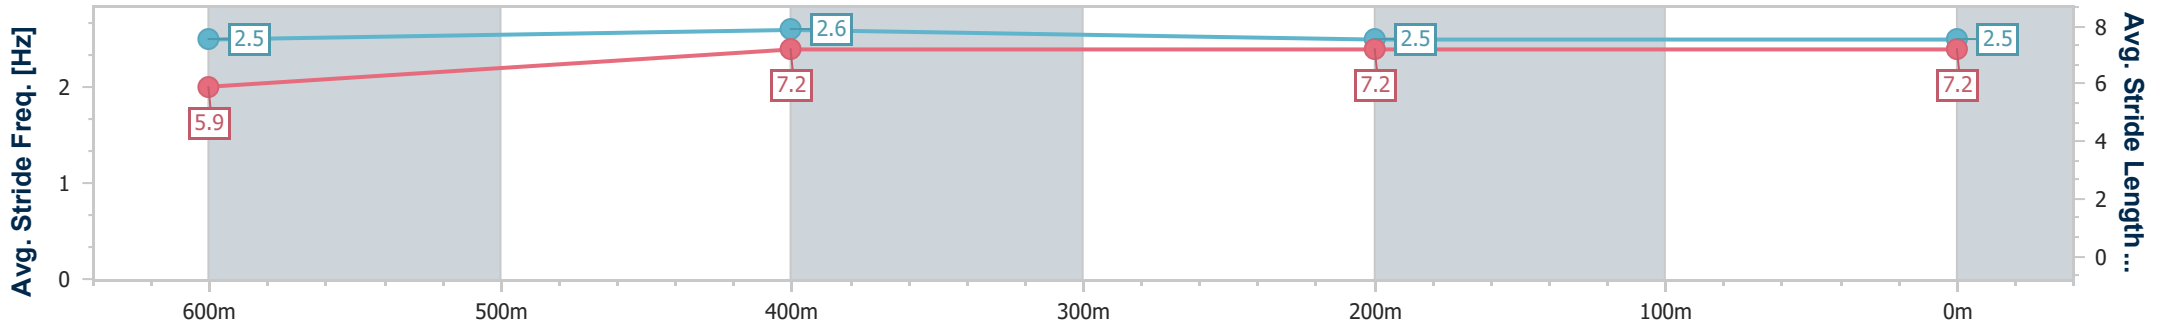

Horse/Jockey Name	Back Seat Cuddles
Final Rank	7
Fastest Section Time (Section)	0:10.71 (600m)
Top Speed [km/h] (Section)	69.8 (Overall)
Race State	Finished

Ipswich QLD Professional
Race 2: BUY TICKETS FOR MOTHERS DAY BREAKFAST QTIS
Two-Year-Old Maiden Plate - 800m

01 April 2024 - 13:49

Track Rating: Soft 5, Weather: Overcast, Rail Position: True

Section	Overall	600m	400m	200m
Section Times	0:46.49 [7] (0:13.42)	0:33.07 [8] (0:10.71)	0:22.36 [8] (0:11.06)	0:11.30 [8] (0:11.30)
Average Speed [km/h]	53.7	67.3	64.9	64.0
Top Speed [km/h]	69.8	69.5	66.0	65.2
Avg. Dist. to Rail [m]	7.8	2.4	1.1	3.7
Avg. Stride Freq. [Hz]	2.5	2.6	2.5	2.5
Avg. Stride Length [m]	5.9	7.2	7.2	7.2

- [ ] Ranking at each section and finish
- -.-.- No data available at this section
- NA No data available