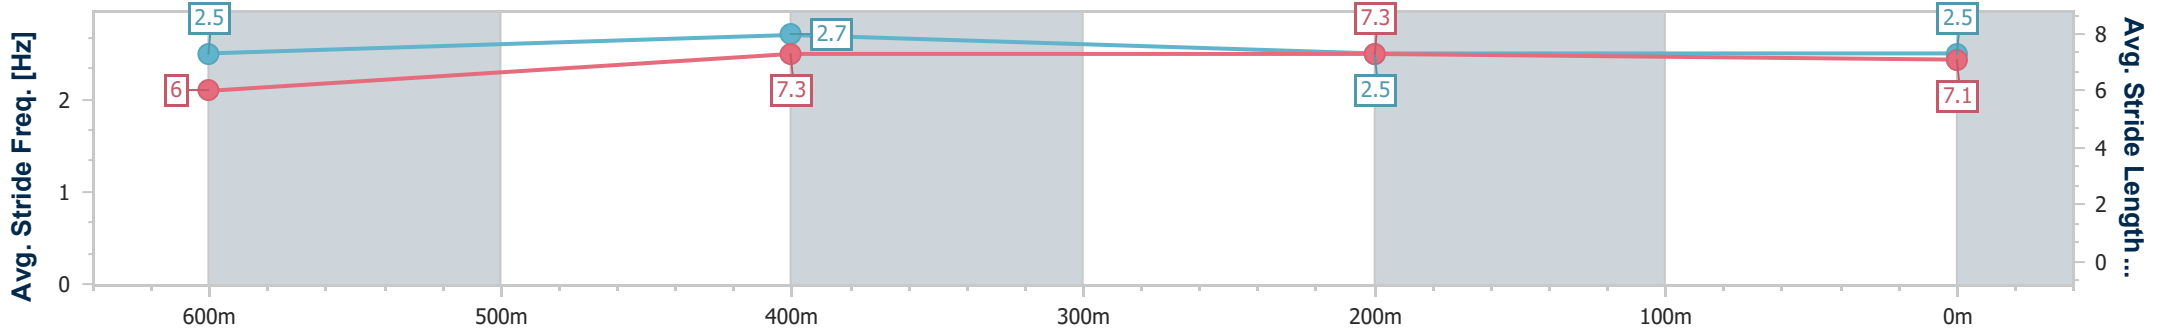

01 April 2024 - 13:49

Track Rating: Soft 5, Weather: Overcast, Rail Position: True

Section	Overall	600m	400m	200m
Section Times	0:45.19 [1] (0:12.75)	0:32.44 [1] (0:10.23)	0:22.21 [1] (0:10.95)	0:11.26 [1] (0:11.26)
Average Speed [km/h]	56.3	70.6	65.4	64.2
Top Speed [km/h]	72.0	72.1	66.9	66.8
Avg. Dist. to Rail [m]	11.4	2.7	1.7	1.6
Avg. Stride Freq. [Hz]	2.5	2.7	2.5	2.5
Avg. Stride Length [m]	6.0	7.3	7.3	7.1