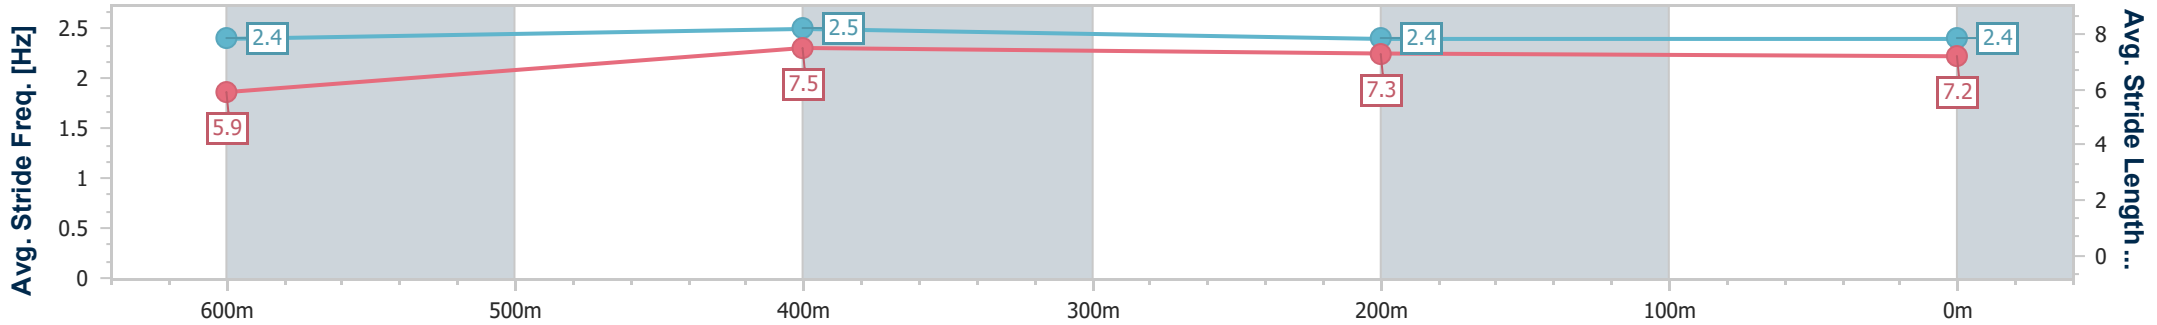

Horse/Jockey Name	Zephyrz Zoom
Final Rank	9
Fastest Section Time (Section)	0:10.75 (600m)
Top Speed [km/h] (Section)	68.2 (600m)
Race State	Finished

Ipswich QLD Professional
Race 2: BUY TICKETS FOR MOTHERS DAY BREAKFAST QTIS
Two-Year-Old Maiden Plate - 800m

01 April 2024 - 13:49

Track Rating: Soft 5, Weather: Overcast, Rail Position: True

Section	Overall	600m	400m	200m
Section Times	0:46.82 [9] (0:13.51)	0:33.31 [9] (0:10.75)	0:22.56 [9] (0:11.14)	0:11.42 [10] (0:11.42)
Average Speed [km/h]	53.1	67.0	64.3	63.2
Top Speed [km/h]	67.8	68.2	65.8	64.9
Avg. Dist. to Rail [m]	7.5	2.0	1.2	1.7
Avg. Stride Freq. [Hz]	2.4	2.5	2.4	2.4
Avg. Stride Length [m]	5.9	7.5	7.3	7.2

- [ ] Ranking at each section and finish
- -.-.- No data available at this section
- NA No data available