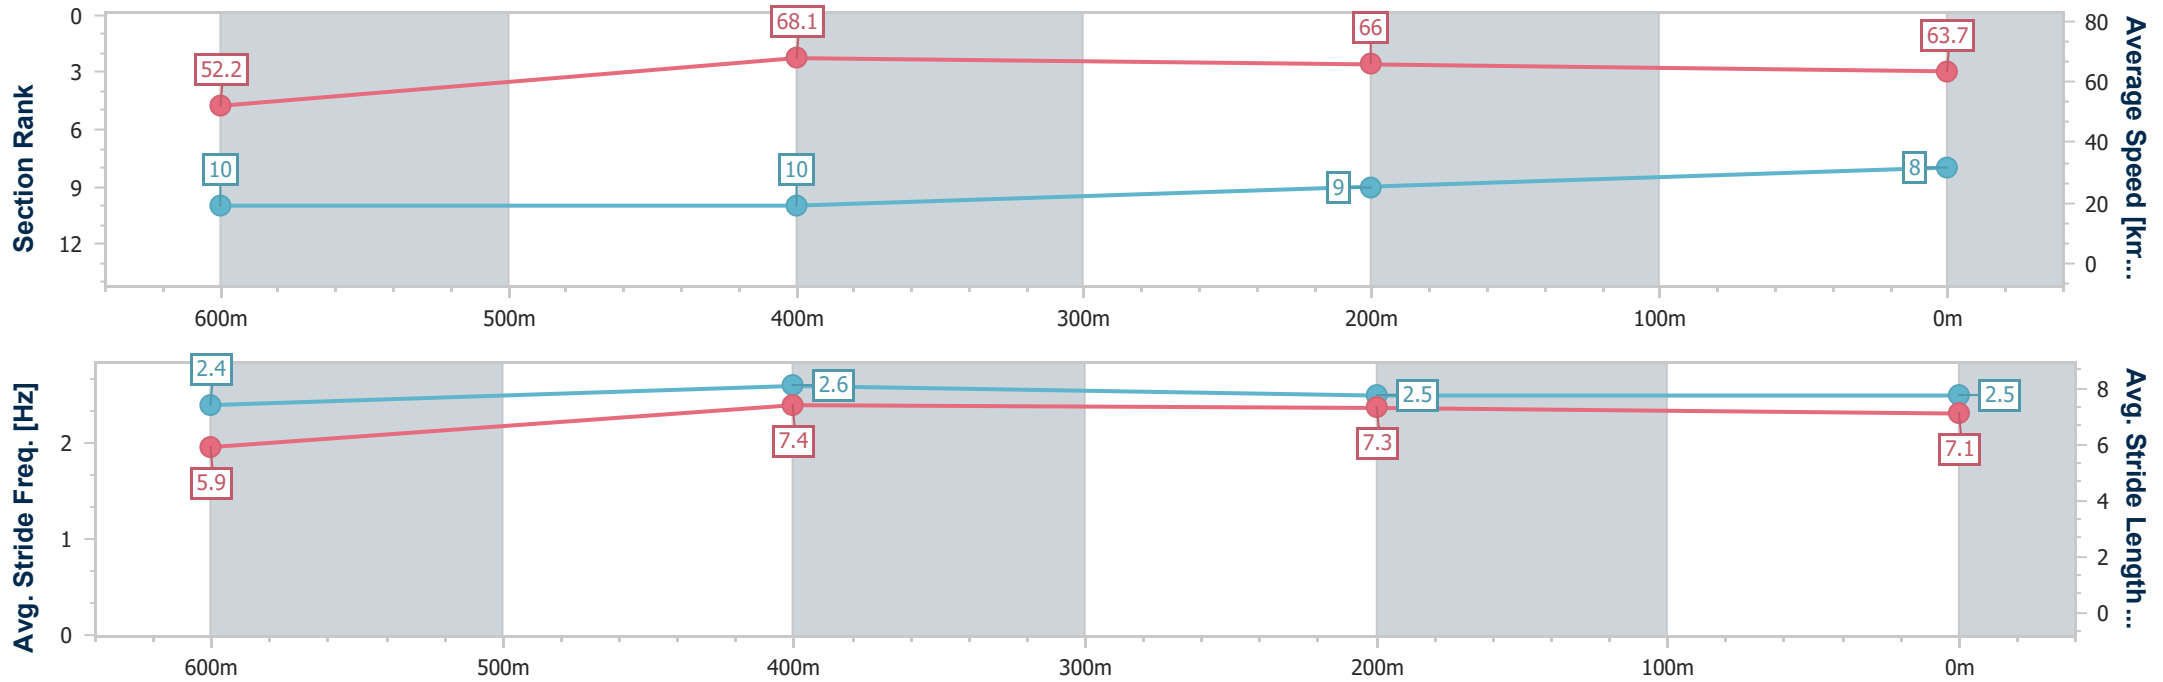

Horse/Jockey Name	Bitten By A Prince
Final Rank	8
Fastest Section Time (Section)	0:10.69 (600m)
Top Speed [km/h] (Section)	68.7 (600m)
Race State	Finished

Ipswich QLD Professional
Race 2: BUY TICKETS FOR MOTHERS DAY BREAKFAST QTIS
Two-Year-Old Maiden Plate - 800m

01 April 2024 - 13:49

Track Rating: Soft 5, Weather: Overcast, Rail Position: True

Section	Overall	600m	400m	200m
Section Times	0:46.69 [8] (0:13.79)	0:32.90 [10] (0:10.69)	0:22.21 [10] (0:10.88)	0:11.33 [9] (0:11.33)
Average Speed [km/h]	52.2	68.1	66.0	63.7
Top Speed [km/h]	67.7	68.7	67.4	65.4
Avg. Dist. to Rail [m]	13.6	3.5	1.2	3.7
Avg. Stride Freq. [Hz]	2.4	2.6	2.5	2.5
Avg. Stride Length [m]	5.9	7.4	7.3	7.1

- [ ] Ranking at each section and finish
- -.-.- No data available at this section
- NA No data available