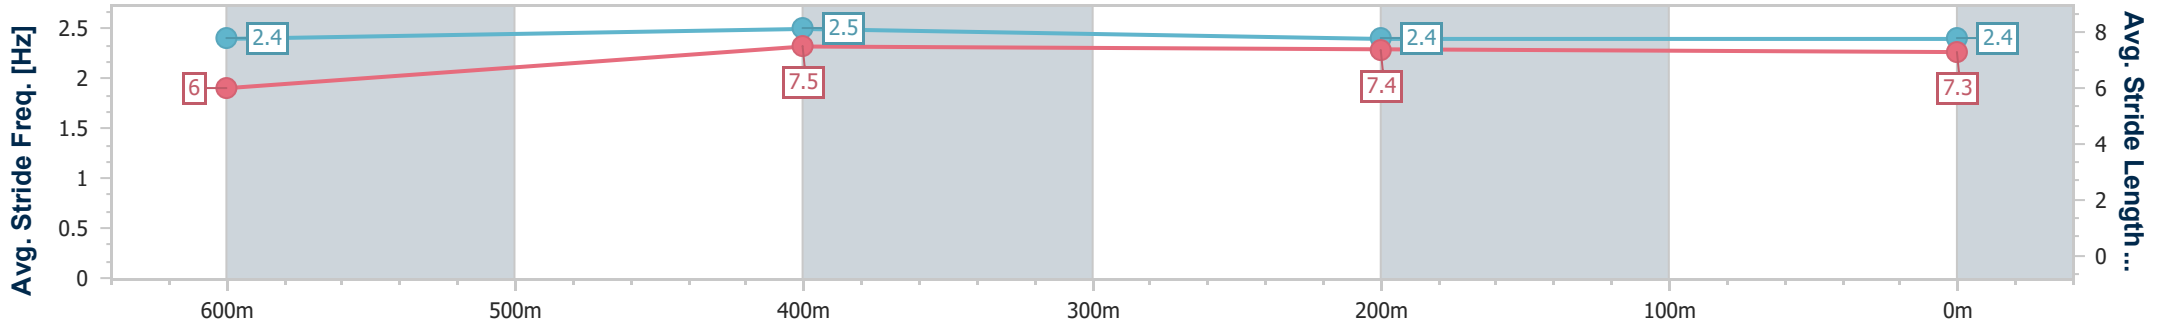

Horse/Jockey Name	Bourne Ready
Final Rank	5
Fastest Section Time (Section)	0:10.62 (600m)
Top Speed [km/h] (Section)	70.3 (600m)
Race State	Finished

Ipswich QLD Professional
Race 2: BUY TICKETS FOR MOTHERS DAY BREAKFAST QTIS
Two-Year-Old Maiden Plate - 800m

01 April 2024 - 13:49

Track Rating: Soft 5, Weather: Overcast, Rail Position: True

Section	Overall	600m	400m	200m
Section Times	0:46.29 [5] (0:13.22)	0:33.07 [6] (0:10.62)	0:22.45 [6] (0:11.12)	0:11.33 [6] (0:11.33)
Average Speed [km/h]	54.5	67.6	64.2	63.9
Top Speed [km/h]	69.8	70.3	65.7	65.0
Avg. Dist. to Rail [m]	4.4	1.1	1.2	2.5
Avg. Stride Freq. [Hz]	2.4	2.5	2.4	2.4
Avg. Stride Length [m]	6.0	7.5	7.4	7.3

- [ ] Ranking at each section and finish
- -.-.- No data available at this section
- NA No data available