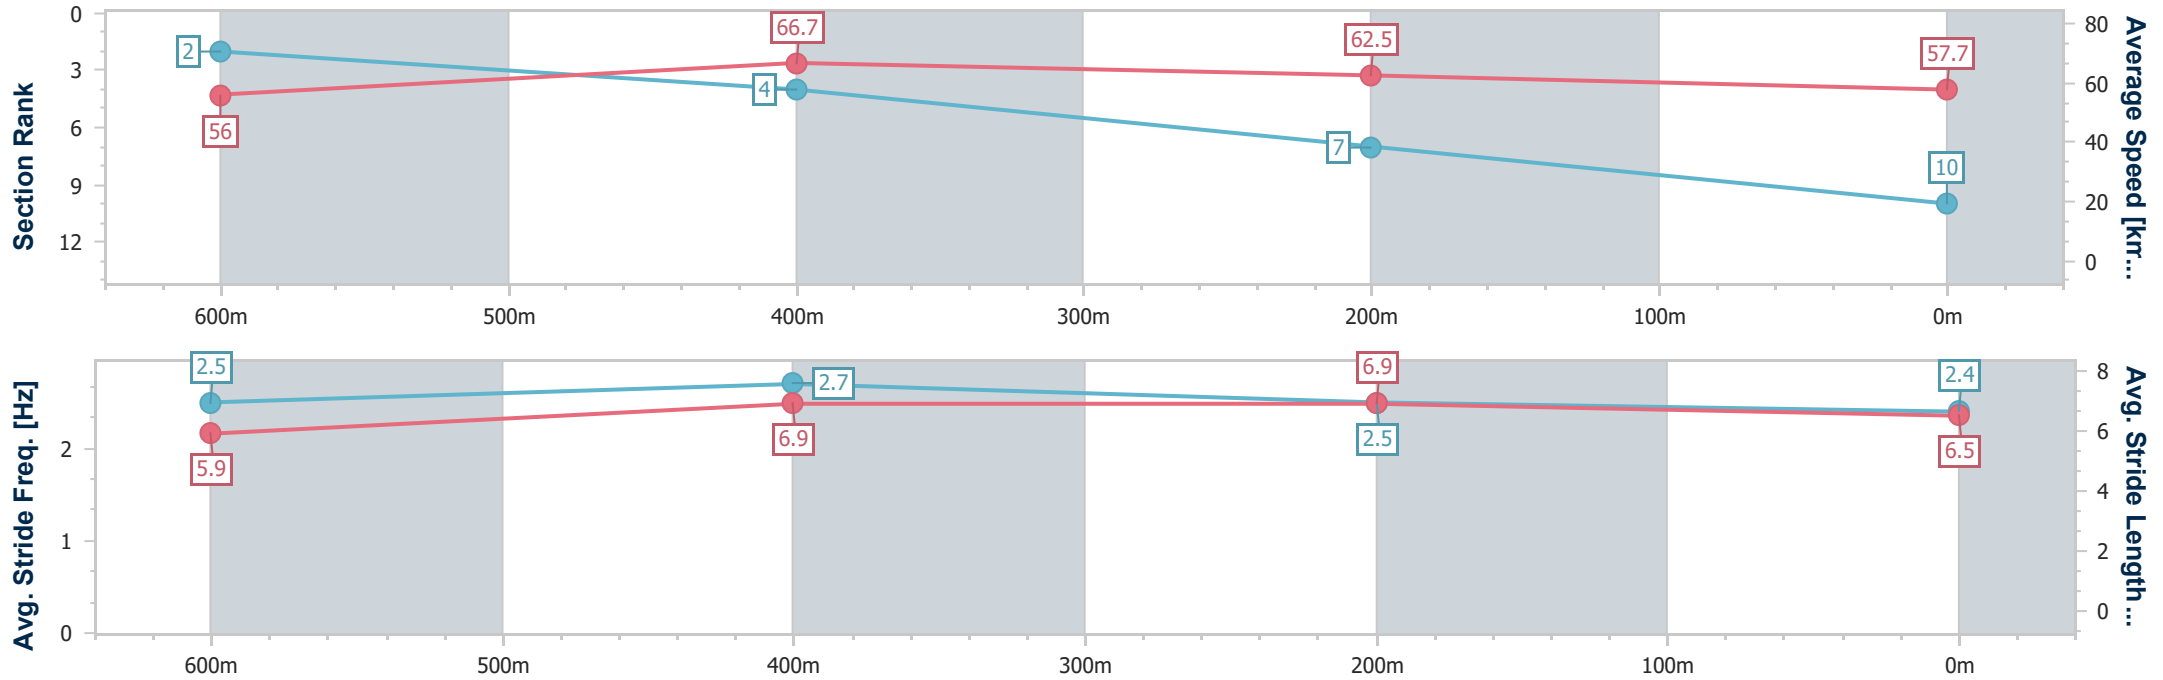

- [ ] Ranking at each section and finish
- .-.- No data available at this section
- NA No data available

Horse/Jockey Name	Love Is A Rose
Final Rank	10
Fastest Section Time (Section)	0:10.72 (600m)
Top Speed [km/h] (Section)	69.4 (Overall)
Race State	Finished

- [ ] Ranking at each section and finish
- .-.- No data available at this section
- NA No data available