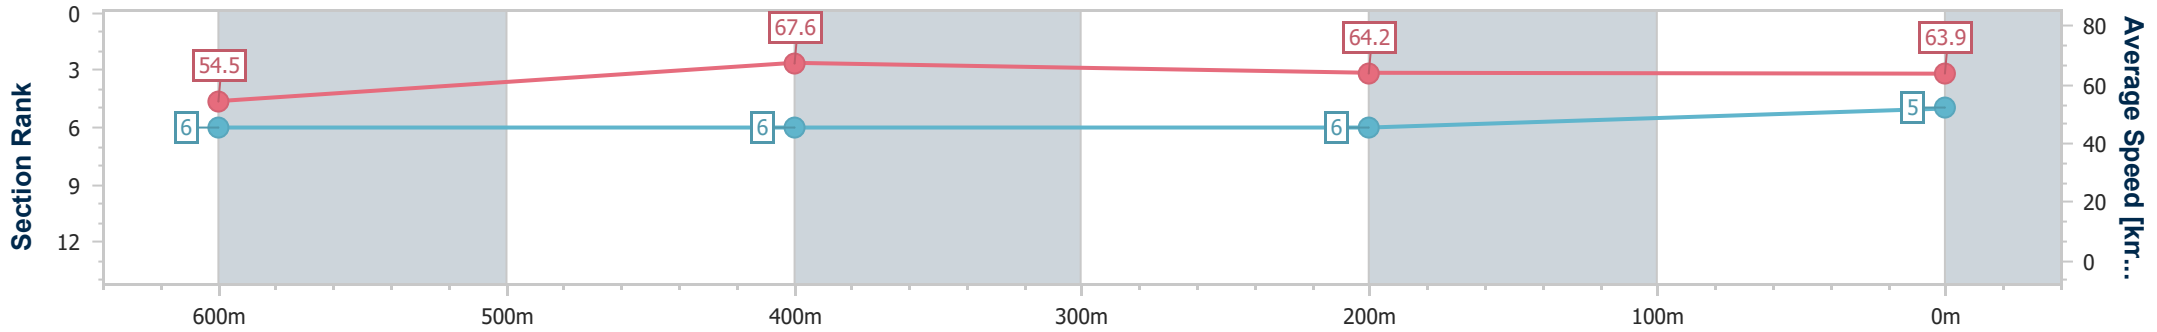

Horse/Jockey Name	Bourne Ready
Final Rank	5
Fastest Section Time (Section)	0:10.62 (600m)
Top Speed [km/h] (Section)	70.3 (600m)
Race State	Finished

Ipswich QLD Professional
Race 2: BUY TICKETS FOR MOTHERS DAY BREAKFAST QTIS
Two-Year-Old Maiden Plate - 800m

01 April 2024 - 13:49

Track Rating: Soft 5, Weather: Overcast, Rail Position: True

Section	Overall	600m	400m	200m
Section Times	0:46.29 [5] (0:13.22)	0:33.07 [6] (0:10.62)	0:22.45 [6] (0:11.12)	0:11.33 [6] (0:11.33)
Average Speed [km/h]	54.5	67.6	64.2	63.9
Top Speed [km/h]	69.8	70.3	65.7	65.0
Avg. Dist. to Rail [m]	4.4	1.1	1.2	2.5
Avg. Stride Freq. [Hz]	2.4	2.5	2.4	2.4
Avg. Stride Length [m]	6.0	7.5	7.4	7.3

- [ ] Ranking at each section and finish
- -.-.- No data available at this section
- NA No data available