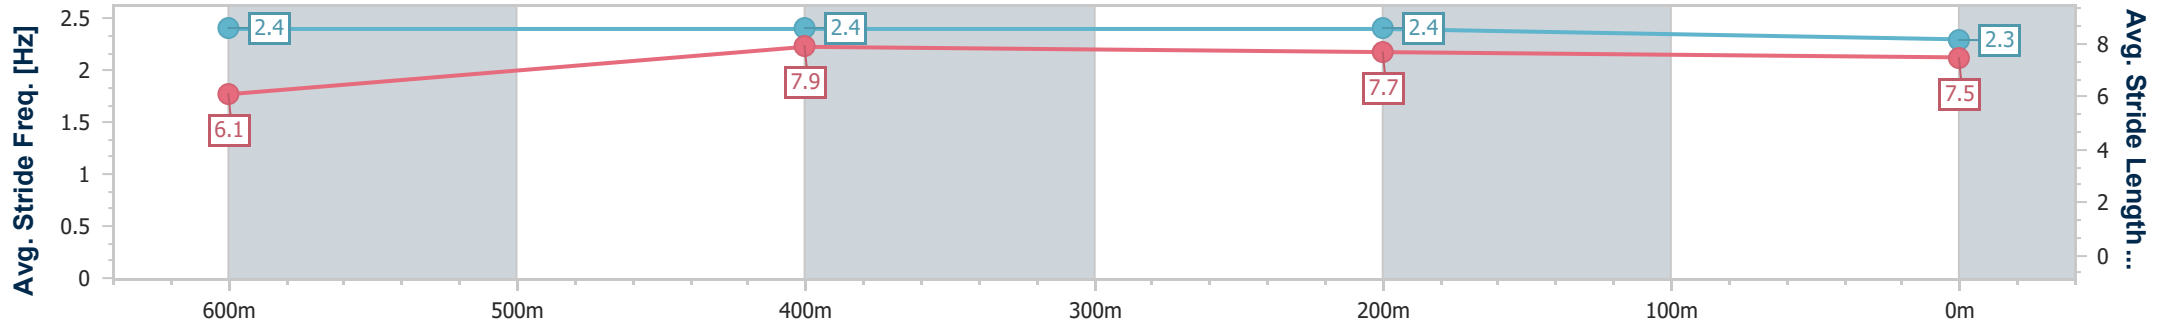

Horse/Jockey Name	Toro Strike
Final Rank	3
Fastest Section Time (Section)	0:10.55 (600m)
Top Speed [km/h] (Section)	69.8 (600m)
Race State	Finished

Ipswich QLD Professional
Race 2: BUY TICKETS FOR MOTHERS DAY BREAKFAST QTIS
Two-Year-Old Maiden Plate - 800m

01 April 2024 - 13:49

Track Rating: Soft 5, Weather: Overcast, Rail Position: True

Section	Overall	600m	400m	200m
Section Times	0:46.11 [3] (0:13.30)	0:32.81 [7] (0:10.55)	0:22.26 [7] (0:10.95)	0:11.31 [5] (0:11.31)
Average Speed [km/h]	54.0	68.9	66.0	63.7
Top Speed [km/h]	68.7	69.8	67.3	65.1
Avg. Dist. to Rail [m]	7.2	2.8	1.4	3.7
Avg. Stride Freq. [Hz]	2.4	2.4	2.4	2.3
Avg. Stride Length [m]	6.1	7.9	7.7	7.5

- [ ] Ranking at each section and finish
- -.-.- No data available at this section
- NA No data available