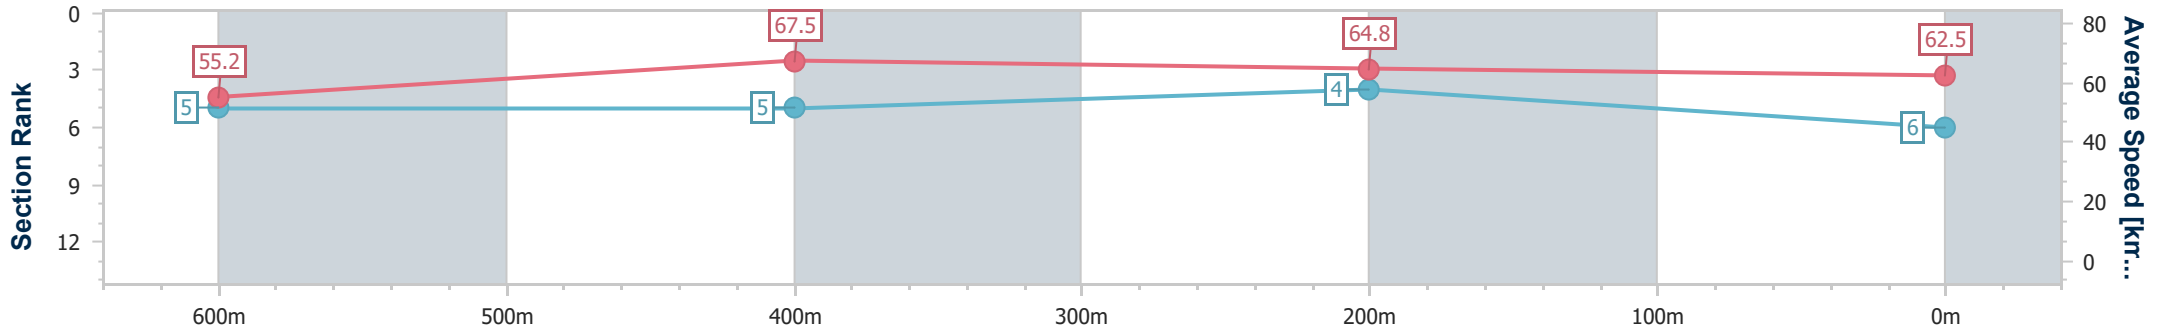

Horse/Jockey Name	Rocky Blonde
Final Rank	6
Fastest Section Time (Section)	0:10.66 (600m)
Top Speed [km/h] (Section)	69.6 (600m)
Race State	Finished

Ipswich QLD Professional
Race 2: BUY TICKETS FOR MOTHERS DAY BREAKFAST QTIS
Two-Year-Old Maiden Plate - 800m

01 April 2024 - 13:49

Track Rating: Soft 5, Weather: Overcast, Rail Position: True

Section	Overall	600m	400m	200m
Section Times	0:46.34 [6] (0:13.05)	0:33.29 [5] (0:10.66)	0:22.63 [5] (0:11.07)	0:11.56 [4] (0:11.56)
Average Speed [km/h]	55.2	67.5	64.8	62.5
Top Speed [km/h]	69.3	69.6	66.7	63.5
Avg. Dist. to Rail [m]	6.7	1.2	0.4	0.8
Avg. Stride Freq. [Hz]	2.4	2.5	2.5	2.4
Avg. Stride Length [m]	6.1	7.5	7.2	7.3

- [ ] Ranking at each section and finish
- -.-.- No data available at this section
- NA No data available