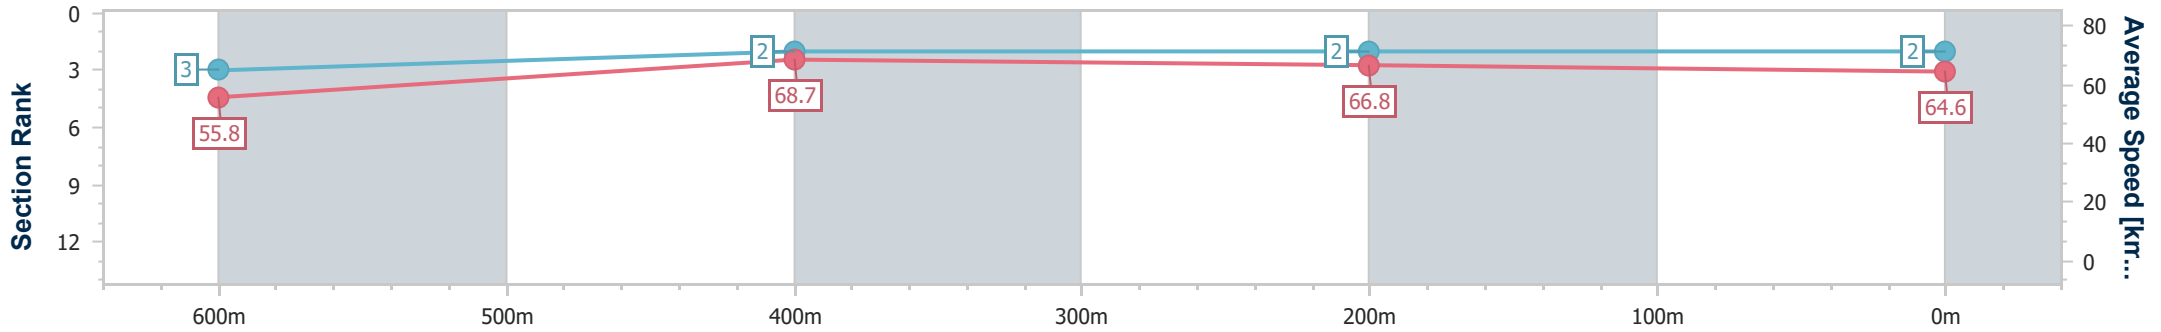

Horse/Jockey Name	Paleface Ringo
Final Rank	2
Fastest Section Time (Section)	0:10.47 (600m)
Top Speed [km/h] (Section)	70.8 (600m)
Race State	Finished

Ipswich QLD Professional
Race 2: BUY TICKETS FOR MOTHERS DAY BREAKFAST QTIS
Two-Year-Old Maiden Plate - 800m

01 April 2024 - 13:49

Track Rating: Soft 5, Weather: Overcast, Rail Position: True

Section	Overall	600m	400m	200m
Section Times	0:45.29 [2] (0:12.91)	0:32.38 [3] (0:10.47)	0:21.91 [2] (0:10.71)	0:11.20 [2] (0:11.20)
Average Speed [km/h]	55.8	68.7	66.8	64.6
Top Speed [km/h]	70.3	70.8	67.4	66.1
Avg. Dist. to Rail [m]	8.7	1.3	1.8	0.3
Avg. Stride Freq. [Hz]	2.6	2.7	2.6	2.5
Avg. Stride Length [m]	5.7	7.1	7.1	7.0

- [ ] Ranking at each section and finish
- -.-.- No data available at this section
- NA No data available