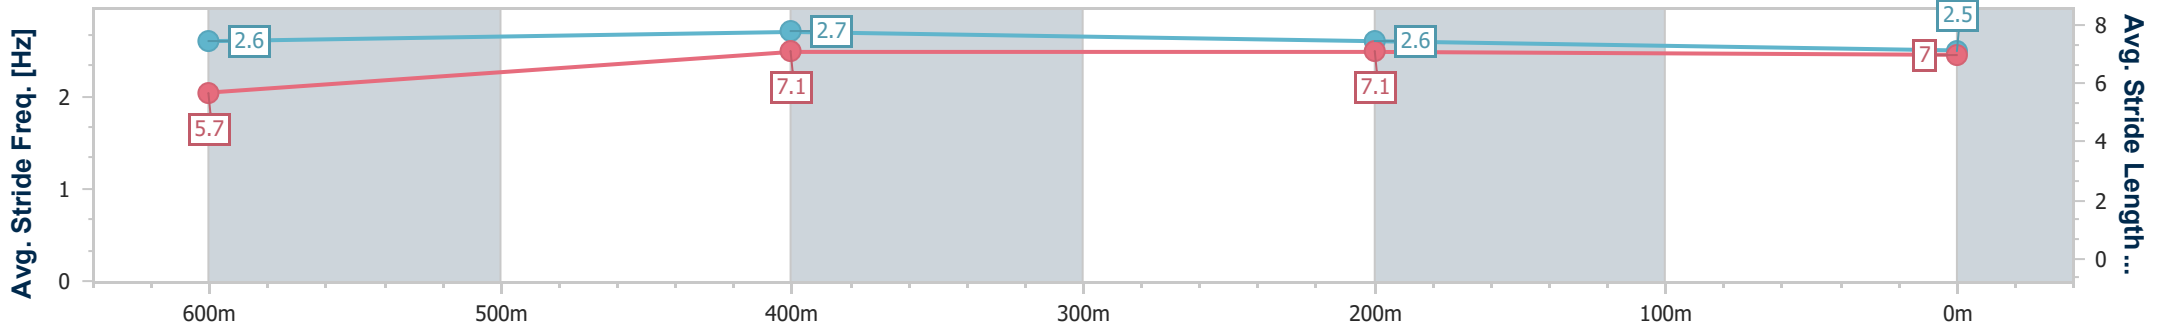

Horse/Jockey Name	Paleface Ringo
Final Rank	2
Fastest Section Time (Section)	0:10.47 (600m)
Top Speed [km/h] (Section)	70.8 (600m)
Race State	Finished

Ipswich QLD Professional
Race 2: BUY TICKETS FOR MOTHERS DAY BREAKFAST QTIS
Two-Year-Old Maiden Plate - 800m

01 April 2024 - 13:49

Track Rating: Soft 5, Weather: Overcast, Rail Position: True

Section	Overall	600m	400m	200m
Section Times	0:45.29 [2] (0:12.91)	0:32.38 [3] (0:10.47)	0:21.91 [2] (0:10.71)	0:11.20 [2] (0:11.20)
Average Speed [km/h]	55.8	68.7	66.8	64.6
Top Speed [km/h]	70.3	70.8	67.4	66.1
Avg. Dist. to Rail [m]	8.7	1.3	1.8	0.3
Avg. Stride Freq. [Hz]	2.6	2.7	2.6	2.5
Avg. Stride Length [m]	5.7	7.1	7.1	7.0

- [ ] Ranking at each section and finish
- -.-.- No data available at this section
- NA No data available