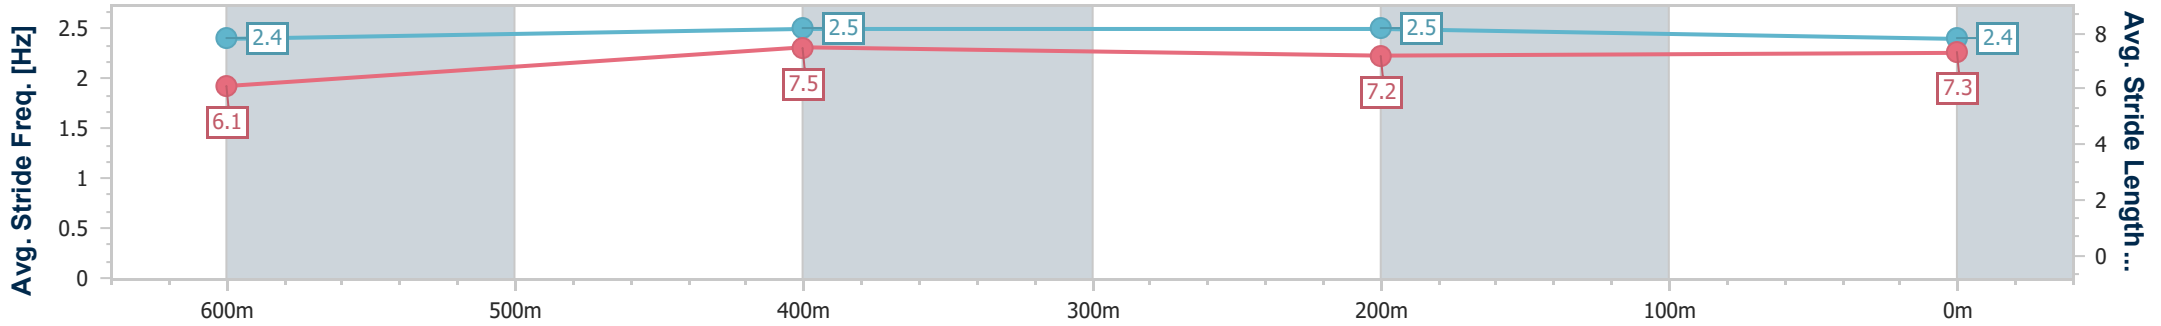

Horse/Jockey Name	Rocky Blonde
Final Rank	6
Fastest Section Time (Section)	0:10.66 (600m)
Top Speed [km/h] (Section)	69.6 (600m)
Race State	Finished

Ipswich QLD Professional
Race 2: BUY TICKETS FOR MOTHERS DAY BREAKFAST QTIS
Two-Year-Old Maiden Plate - 800m

01 April 2024 - 13:49

Track Rating: Soft 5, Weather: Overcast, Rail Position: True

Section	Overall	600m	400m	200m
Section Times	0:46.34 [6] (0:13.05)	0:33.29 [5] (0:10.66)	0:22.63 [5] (0:11.07)	0:11.56 [4] (0:11.56)
Average Speed [km/h]	55.2	67.5	64.8	62.5
Top Speed [km/h]	69.3	69.6	66.7	63.5
Avg. Dist. to Rail [m]	6.7	1.2	0.4	0.8
Avg. Stride Freq. [Hz]	2.4	2.5	2.5	2.4
Avg. Stride Length [m]	6.1	7.5	7.2	7.3

- [ ] Ranking at each section and finish
- -.-.- No data available at this section
- NA No data available