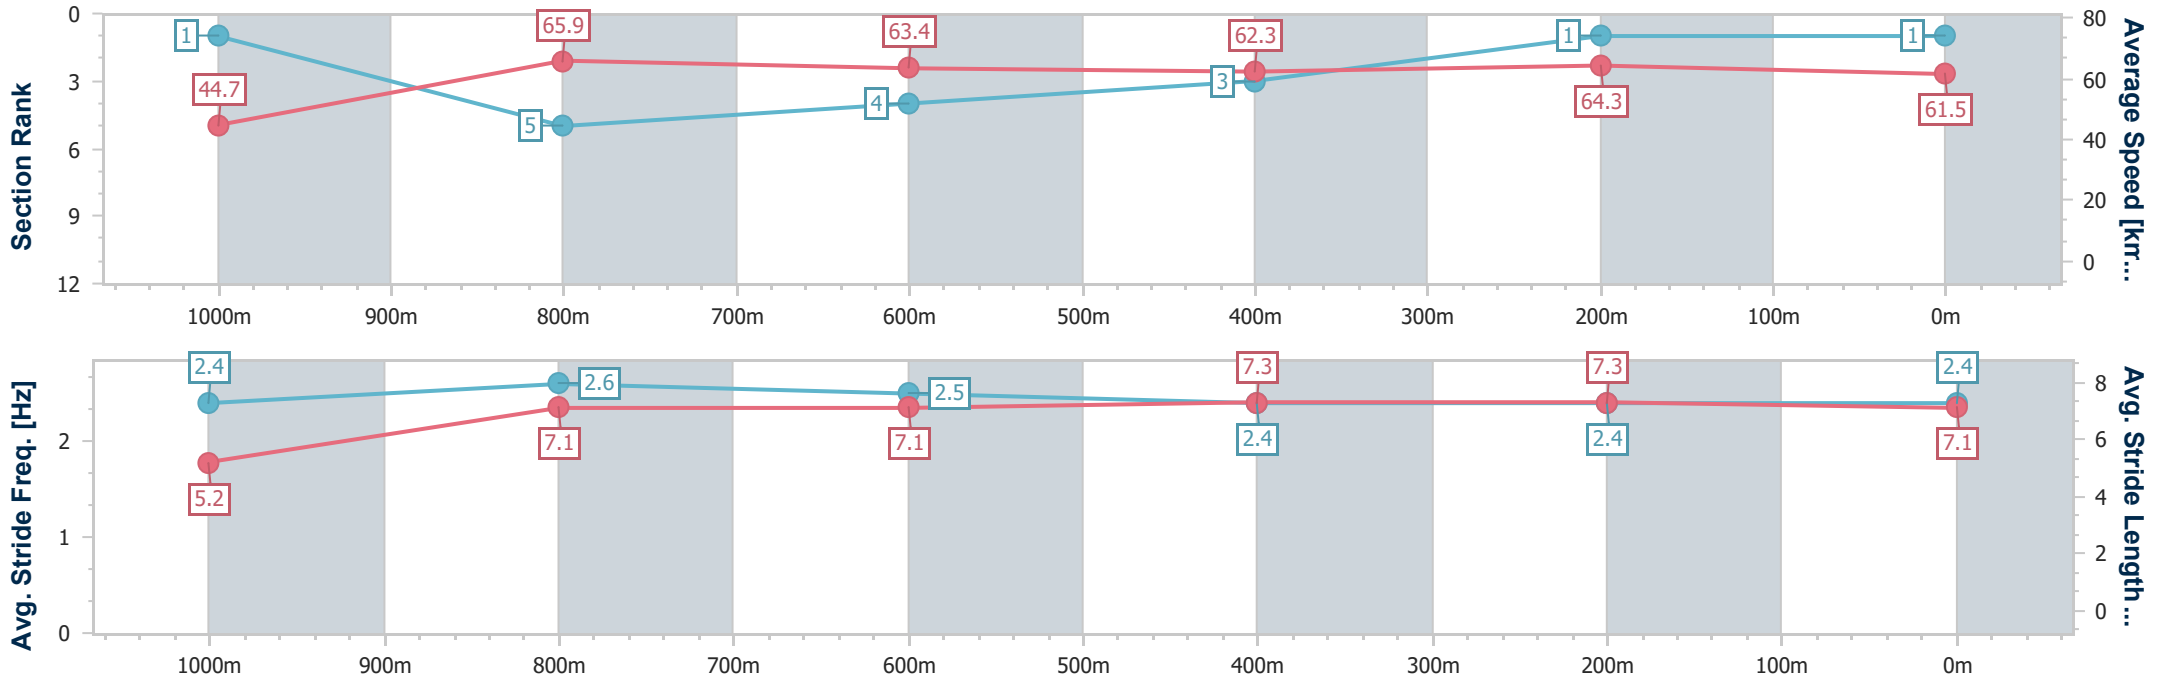

31 March 2024 - 16:27

Track Rating: Synthetic, Weather: Overcast, Rail Position: True

Section	Overall	1000m	800m	600m	400m	200m
Section Times	1:04.80 [1] (0:08.00)	0:56.80 [1] (0:10.96)	0:45.84 [5] (0:11.45)	0:34.39 [4] (0:11.55)	0:22.84 [3] (0:11.20)	0:11.64 [1] (0:11.64)
Average Speed [km/h]	44.7	65.9	63.4	62.3	64.3	61.5
Top Speed [km/h]	63.5	67.3	64.8	63.6	65.2	64.5
Avg. Dist. to Rail [m]	3.8	2.1	1.2	0.2	0.4	0.5
Avg. Stride Freq. [Hz]	2.4	2.6	2.5	2.4	2.4	2.4
Avg. Stride Length [m]	5.2	7.1	7.1	7.3	7.3	7.1