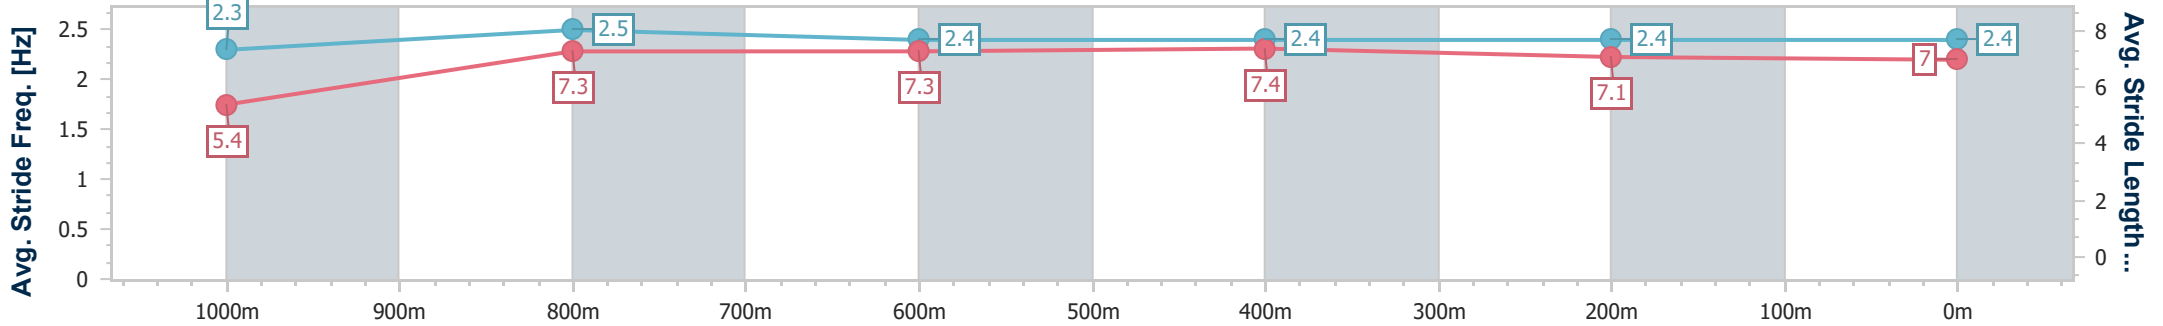

- [] Ranking at each section and finish
- .-.- No data available at this section
- NA No data available

Horse/Jockey Name	Mr Vista
Final Rank	8
Fastest Section Time (Section)	0:08.19 (Overall)
Top Speed [km/h] (Section)	68.6 (1000m)
Race State	Finished

Sunshine Coast Poly Track QLD Professional
Race 7: VALE HARRY REED BENCHMARK 65 Handicap - 1100m

31 March 2024 - 16:27

Track Rating: Synthetic, Weather: Overcast, Rail Position: True

Section	Overall	1000m	800m	600m	400m	200m
Section Times	1:05.81 [8] (0:08.19)	0:57.62 [8] (0:10.81)	0:46.81 [6] (0:11.44)	0:35.37 [5] (0:11.73)	0:23.64 [6] (0:11.52)	0:12.12 [9] (0:12.12)
Average Speed [km/h]	43.8	66.8	64.7	62.7	62.7	59.2
Top Speed [km/h]	63.4	68.6	67.2	64.2	64.9	62.6
Avg. Dist. to Rail [m]	8.5	6.9	3.7	3.5	6.2	8.8
Avg. Stride Freq. [Hz]	2.3	2.5	2.4	2.4	2.4	2.4
Avg. Stride Length [m]	5.4	7.3	7.3	7.4	7.1	7.0