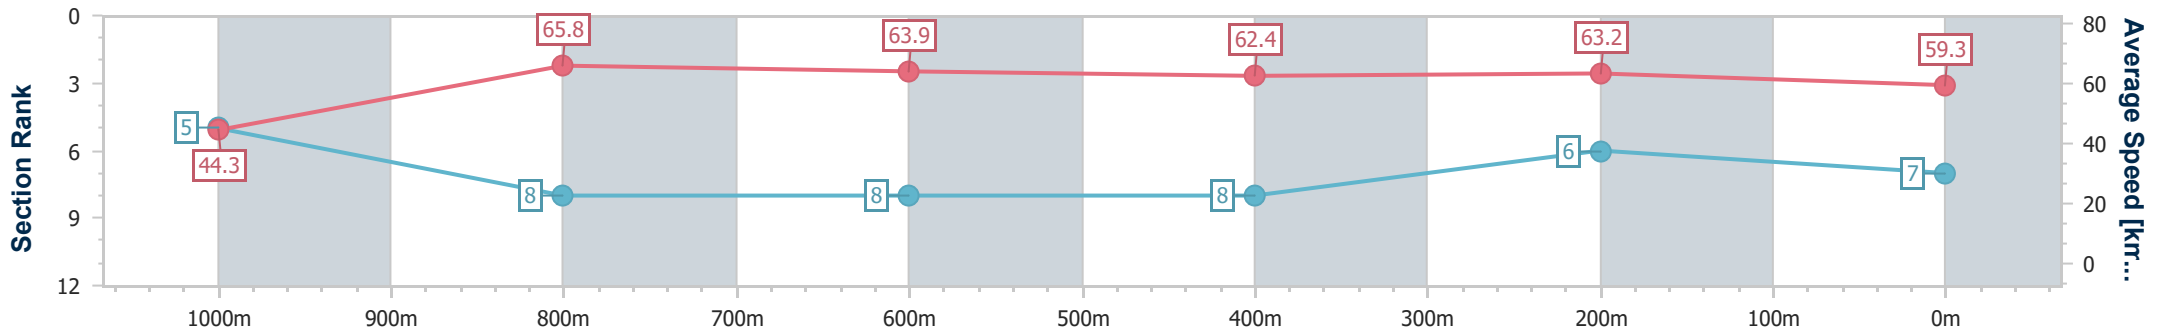

- [] Ranking at each section and finish
- .-.- No data available at this section
- NA No data available

Horse/Jockey Name	Shajaea
Final Rank	7
Fastest Section Time (Section)	0:08.13 (Overall)
Top Speed [km/h] (Section)	67.8 (1000m)
Race State	Finished

Sunshine Coast Poly Track QLD Professional
Race 7: VALE HARRY REED BENCHMARK 65 Handicap - 1100m

31 March 2024 - 16:27

Track Rating: Synthetic, Weather: Overcast, Rail Position: True

Section	Overall	1000m	800m	600m	400m	200m
Section Times	1:05.73 [7] (0:08.13)	0:57.60 [5] (0:10.98)	0:46.62 [8] (0:11.39)	0:35.23 [8] (0:11.69)	0:23.54 [8] (0:11.43)	0:12.11 [6] (0:12.11)
Average Speed [km/h]	44.3	65.8	63.9	62.4	63.2	59.3
Top Speed [km/h]	63.8	67.8	65.8	63.9	64.0	62.8
Avg. Dist. to Rail [m]	7.3	5.3	2.1	1.7	6.2	8.1
Avg. Stride Freq. [Hz]	2.2	2.4	2.4	2.4	2.4	2.3
Avg. Stride Length [m]	5.6	7.4	7.5	7.4	7.3	7.1