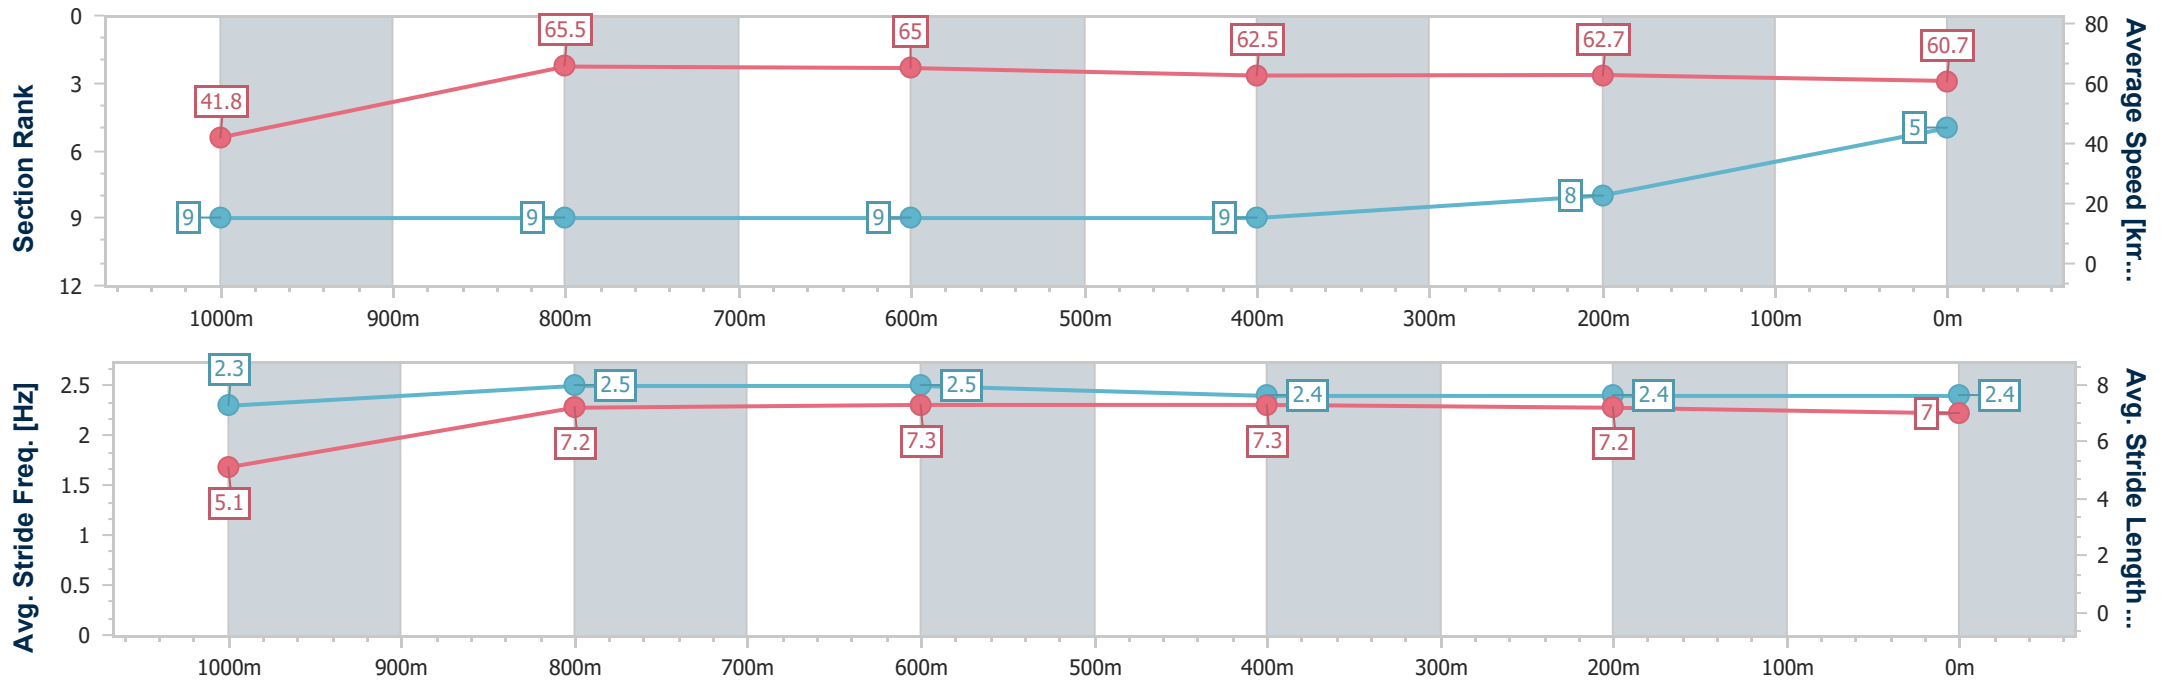

Horse/Jockey Name	Maxie Tap
Final Rank	5
Fastest Section Time (Section)	0:08.66 (Overall)
Top Speed [km/h] (Section)	67.7 (1000m)
Race State	Finished

Sunshine Coast Poly Track QLD Professional
Race 7: VALE HARRY REED BENCHMARK 65 Handicap - 1100m

31 March 2024 - 16:27

Track Rating: Synthetic, Weather: Overcast, Rail Position: True

Section	Overall	1000m	800m	600m	400m	200m
Section Times	1:05.54 [5] (0:08.66)	0:56.88 [9] (0:10.98)	0:45.90 [9] (0:11.09)	0:34.81 [9] (0:11.49)	0:23.32 [9] (0:11.47)	0:11.85 [8] (0:11.85)
Average Speed [km/h]	41.8	65.5	65.0	62.5	62.7	60.7
Top Speed [km/h]	60.2	67.7	67.2	63.5	63.6	62.1
Avg. Dist. to Rail [m]	4.4	1.9	0.7	0.4	0.2	0.6
Avg. Stride Freq. [Hz]	2.3	2.5	2.5	2.4	2.4	2.4
Avg. Stride Length [m]	5.1	7.2	7.3	7.3	7.2	7.0

- [ ] Ranking at each section and finish
- -.-.- No data available at this section
- NA No data available