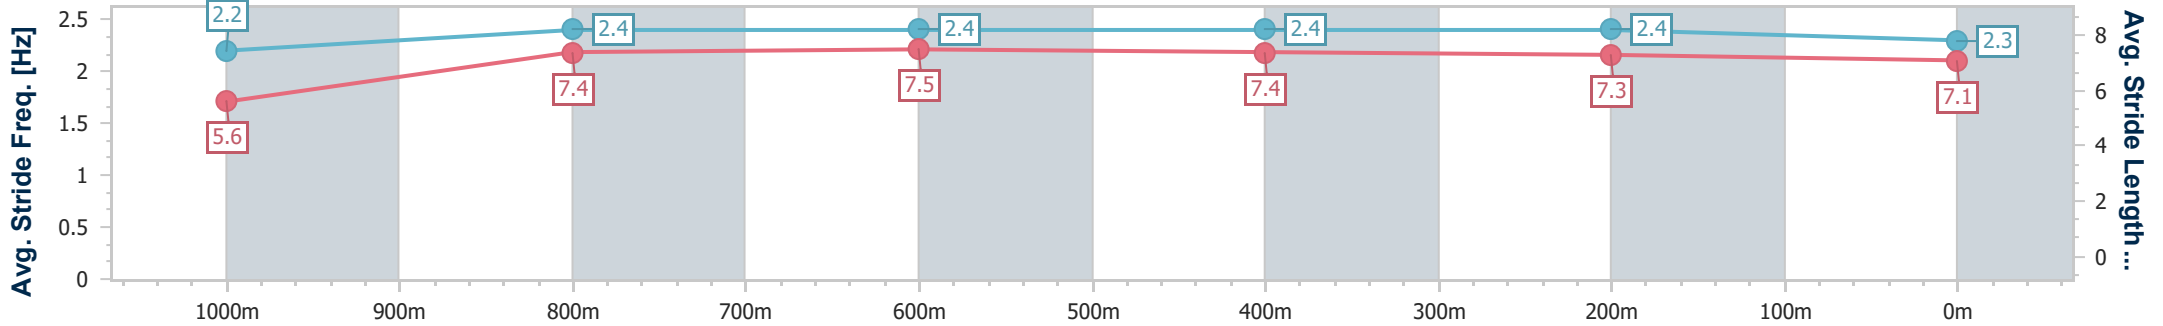

Horse/Jockey Name	Shajaea
Final Rank	7
Fastest Section Time (Section)	0:08.13 (Overall)
Top Speed [km/h] (Section)	67.8 (1000m)
Race State	Finished

Sunshine Coast Poly Track QLD Professional
Race 7: VALE HARRY REED BENCHMARK 65 Handicap - 1100m

31 March 2024 - 16:27

Track Rating: Synthetic, Weather: Overcast, Rail Position: True

Section	Overall	1000m	800m	600m	400m	200m
Section Times	1:05.73 [7] (0:08.13)	0:57.60 [5] (0:10.98)	0:46.62 [8] (0:11.39)	0:35.23 [8] (0:11.69)	0:23.54 [8] (0:11.43)	0:12.11 [6] (0:12.11)
Average Speed [km/h]	44.3	65.8	63.9	62.4	63.2	59.3
Top Speed [km/h]	63.8	67.8	65.8	63.9	64.0	62.8
Avg. Dist. to Rail [m]	7.3	5.3	2.1	1.7	6.2	8.1
Avg. Stride Freq. [Hz]	2.2	2.4	2.4	2.4	2.4	2.3
Avg. Stride Length [m]	5.6	7.4	7.5	7.4	7.3	7.1

- [ ] Ranking at each section and finish
- -.-.- No data available at this section
- NA No data available