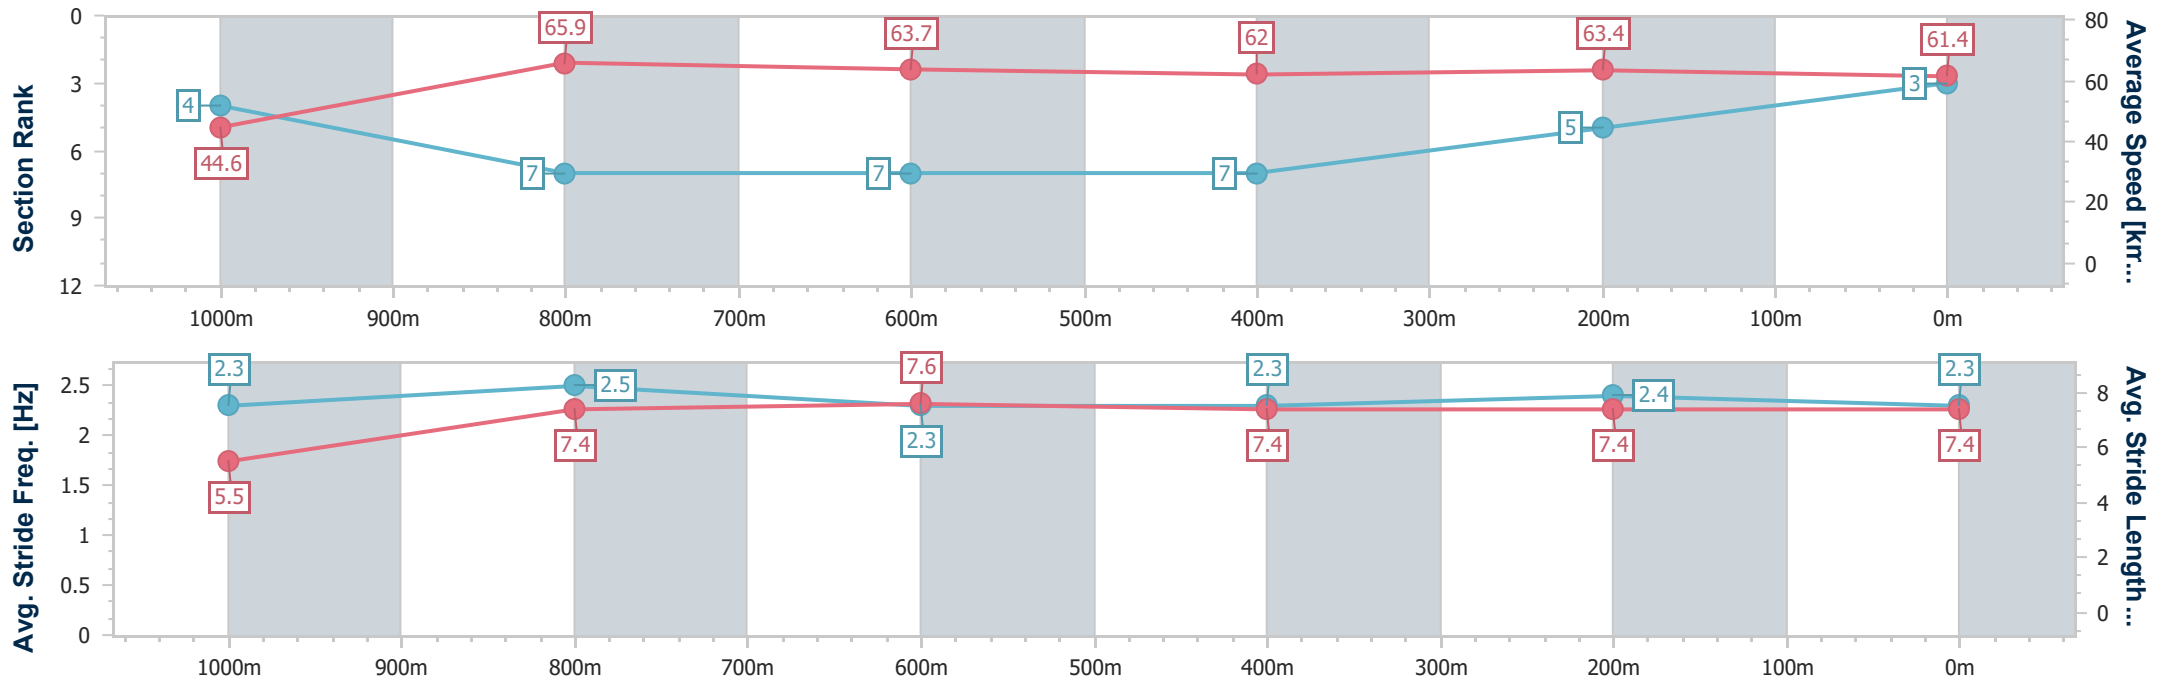

Horse/Jockey Name	Adalie
Final Rank	3
Fastest Section Time (Section)	0:08.10 (Overall)
Top Speed [km/h] (Section)	67.0 (1000m)
Race State	Finished

Sunshine Coast Poly Track QLD Professional
Race 7: VALE HARRY REED BENCHMARK 65 Handicap - 1100m

31 March 2024 - 16:27

Track Rating: Synthetic, Weather: Overcast, Rail Position: True

Section	Overall	1000m	800m	600m	400m	200m
Section Times	1:05.25 [3] (0:08.10)	0:57.15 [4] (0:10.92)	0:46.23 [7] (0:11.44)	0:34.79 [7] (0:11.71)	0:23.08 [7] (0:11.35)	0:11.73 [5] (0:11.73)
Average Speed [km/h]	44.6	65.9	63.7	62.0	63.4	61.4
Top Speed [km/h]	63.7	67.0	64.7	63.3	64.0	63.3
Avg. Dist. to Rail [m]	4.5	2.9	1.8	1.2	3.2	4.2
Avg. Stride Freq. [Hz]	2.3	2.5	2.3	2.3	2.4	2.3
Avg. Stride Length [m]	5.5	7.4	7.6	7.4	7.4	7.4

- [ ] Ranking at each section and finish
- -.-.- No data available at this section
- NA No data available