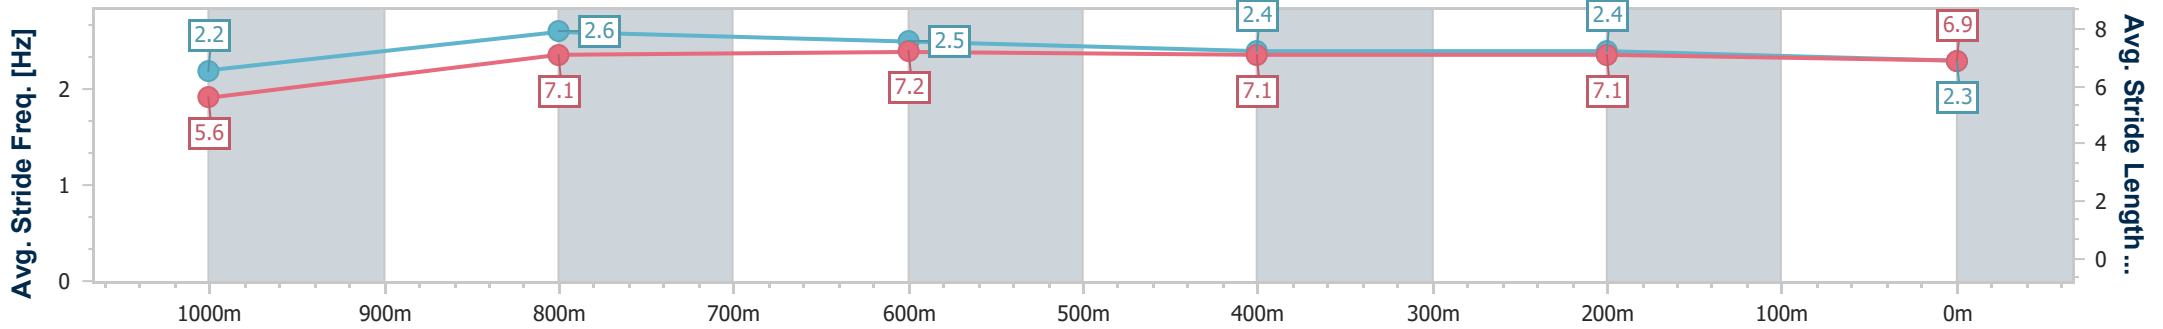

- [] Ranking at each section and finish
- .-.- No data available at this section
- NA No data available

Horse/Jockey Name	Belistic Man
Final Rank	6
Fastest Section Time (Section)	0:08.04 (Overall)
Top Speed [km/h] (Section)	69.2 (1000m)
Race State	Finished

Sunshine Coast Poly Track QLD Professional
Race 7: VALE HARRY REED BENCHMARK 65 Handicap - 1100m

31 March 2024 - 16:27

Track Rating: Synthetic, Weather: Overcast, Rail Position: True

Section	Overall	1000m	800m	600m	400m	200m
Section Times	1:05.58 [6] (0:08.04)	0:57.54 [2] (0:10.69)	0:46.85 [1] (0:11.38)	0:35.47 [1] (0:11.66)	0:23.81 [1] (0:11.53)	0:12.28 [3] (0:12.28)
Average Speed [km/h]	44.8	67.5	64.2	62.3	62.6	58.4
Top Speed [km/h]	64.5	69.2	66.7	64.7	63.6	61.4
Avg. Dist. to Rail [m]	5.4	4.5	2.2	1.2	1.8	2.0
Avg. Stride Freq. [Hz]	2.2	2.6	2.5	2.4	2.4	2.3
Avg. Stride Length [m]	5.6	7.1	7.2	7.1	7.1	6.9