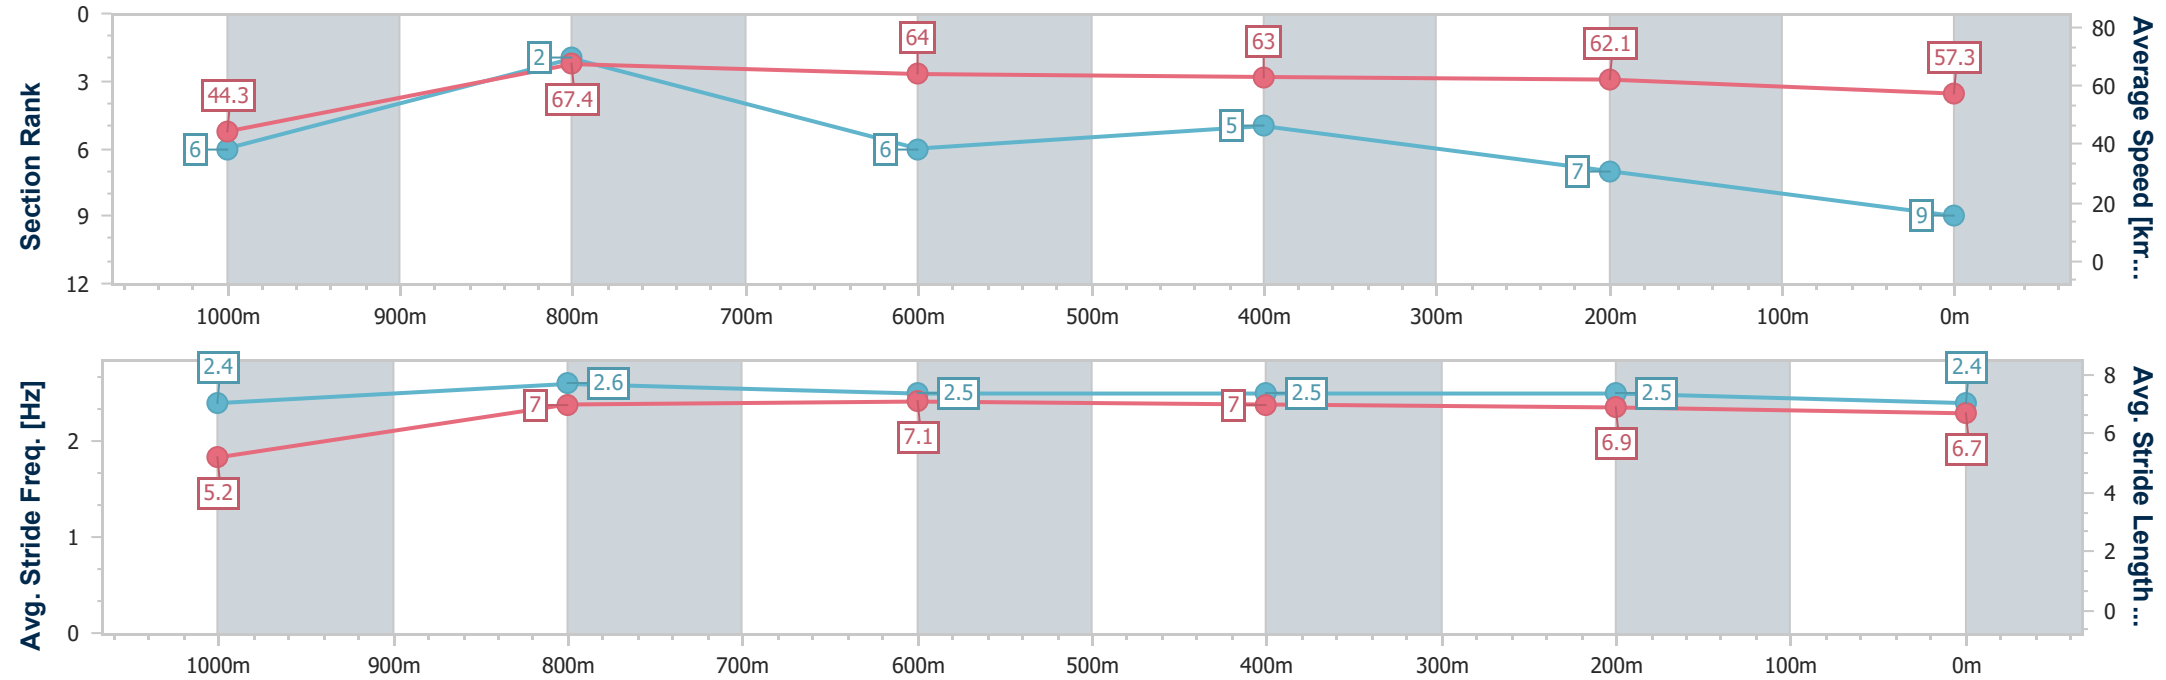

Sunshine Coast Poly Track QLD Professional
Race 7: VALE HARRY REED BENCHMARK 65 Handicap - 1100m

31 March 2024 - 16:27

Track Rating: Synthetic, Weather: Overcast, Rail Position: True

Section	Overall	1000m	800m	600m	400m	200m
Section Times	1:05.81 [8] (0:08.19)	0:57.62 [8] (0:10.81)	0:46.81 [6] (0:11.44)	0:35.37 [5] (0:11.73)	0:23.64 [6] (0:11.52)	0:12.12 [9] (0:12.12)
Average Speed [km/h]	43.8	66.8	64.7	62.7	62.7	59.2
Top Speed [km/h]	63.4	68.6	67.2	64.2	64.9	62.6
Avg. Dist. to Rail [m]	8.5	6.9	3.7	3.5	6.2	8.8
Avg. Stride Freq. [Hz]	2.3	2.5	2.4	2.4	2.4	2.4
Avg. Stride Length [m]	5.4	7.3	7.3	7.4	7.1	7.0

- [] Ranking at each section and finish
- .-.- No data available at this section
- NA No data available

Horse/Jockey Name	Serigala
Final Rank	9
Fastest Section Time (Section)	0:08.16 (Overall)
Top Speed [km/h] (Section)	69.1 (1000m)
Race State	Finished

Sunshine Coast Poly Track QLD Professional
Race 7: VALE HARRY REED BENCHMARK 65 Handicap - 1100m

31 March 2024 - 16:27

Track Rating: Synthetic, Weather: Overcast, Rail Position: True

Section	Overall	1000m	800m	600m	400m	200m
Section Times	1:06.13 [9] (0:08.16)	0:57.97 [6] (0:10.68)	0:47.29 [2] (0:11.62)	0:35.67 [6] (0:11.57)	0:24.10 [5] (0:11.60)	0:12.50 [7] (0:12.50)
Average Speed [km/h]	44.3	67.4	64.0	63.0	62.1	57.3
Top Speed [km/h]	64.0	69.1	66.8	65.6	64.9	59.9
Avg. Dist. to Rail [m]	7.9	7.4	4.5	2.1	4.2	7.2
Avg. Stride Freq. [Hz]	2.4	2.6	2.5	2.5	2.5	2.4
Avg. Stride Length [m]	5.2	7.0	7.1	7.0	6.9	6.7

- [] Ranking at each section and finish
- .-.- No data available at this section
- NA No data available