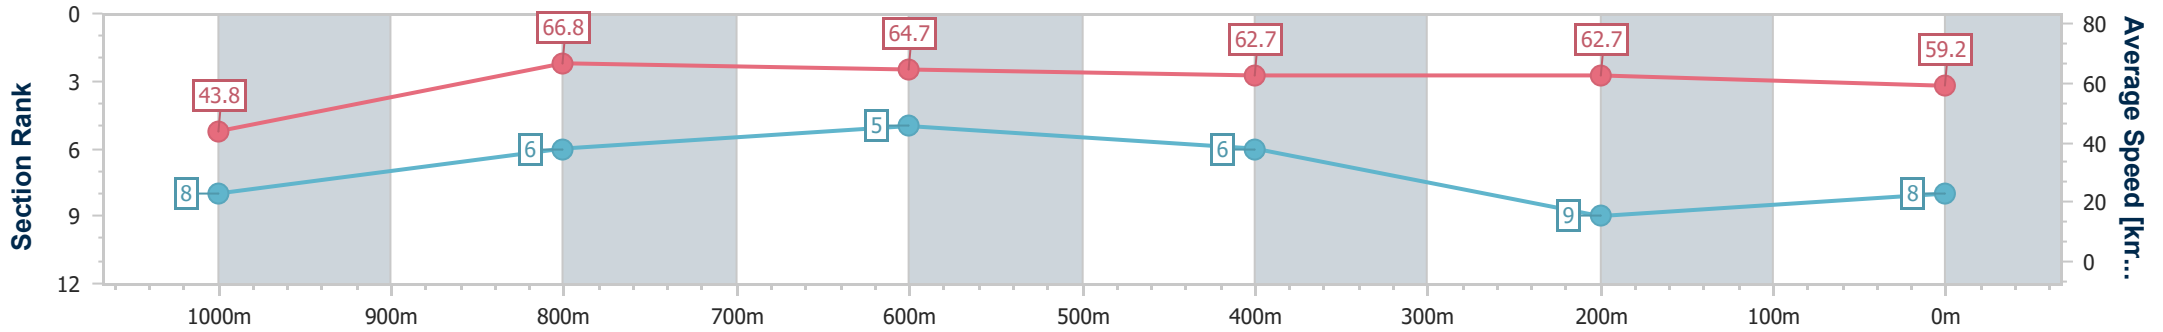

- [] Ranking at each section and finish
- .-.- No data available at this section
- NA No data available

Horse/Jockey Name	Mr Vista
Final Rank	8
Fastest Section Time (Section)	0:08.19 (Overall)
Top Speed [km/h] (Section)	68.6 (1000m)
Race State	Finished

Sunshine Coast Poly Track QLD Professional
Race 7: VALE HARRY REED BENCHMARK 65 Handicap - 1100m

31 March 2024 - 16:27

Track Rating: Synthetic, Weather: Overcast, Rail Position: True

Section	Overall	1000m	800m	600m	400m	200m
Section Times	1:05.81 [8] (0:08.19)	0:57.62 [8] (0:10.81)	0:46.81 [6] (0:11.44)	0:35.37 [5] (0:11.73)	0:23.64 [6] (0:11.52)	0:12.12 [9] (0:12.12)
Average Speed [km/h]	43.8	66.8	64.7	62.7	62.7	59.2
Top Speed [km/h]	63.4	68.6	67.2	64.2	64.9	62.6
Avg. Dist. to Rail [m]	8.5	6.9	3.7	3.5	6.2	8.8
Avg. Stride Freq. [Hz]	2.3	2.5	2.4	2.4	2.4	2.4
Avg. Stride Length [m]	5.4	7.3	7.3	7.4	7.1	7.0