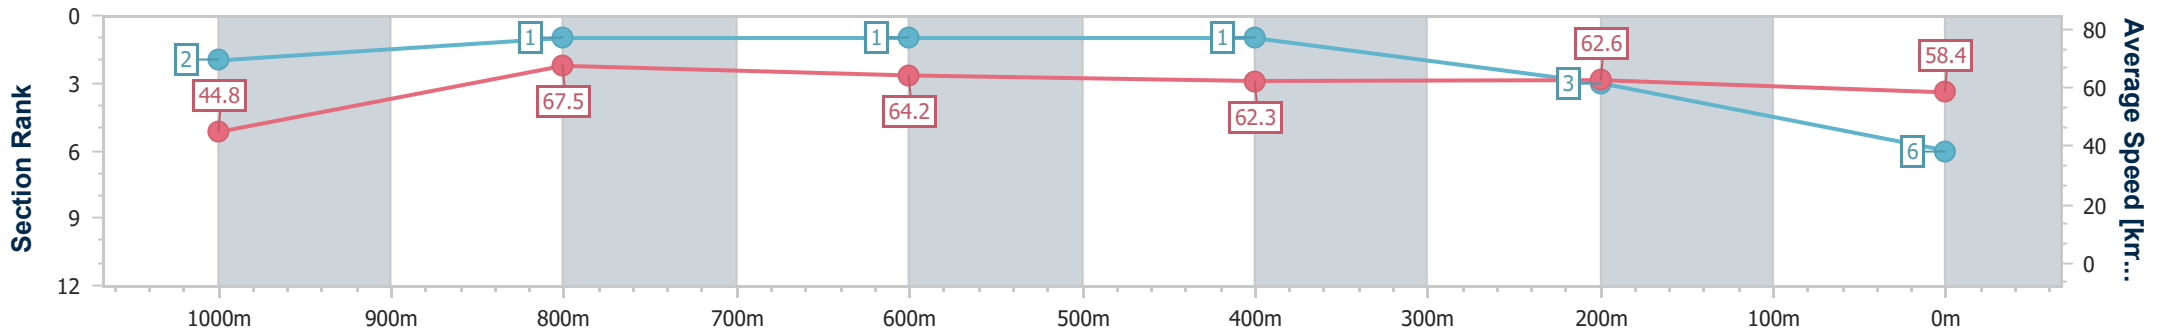

Horse/Jockey Name	Belistic Man
Final Rank	6
Fastest Section Time (Section)	0:08.04 (Overall)
Top Speed [km/h] (Section)	69.2 (1000m)
Race State	Finished

Sunshine Coast Poly Track QLD Professional
Race 7: VALE HARRY REED BENCHMARK 65 Handicap - 1100m

31 March 2024 - 16:27

Track Rating: Synthetic, Weather: Overcast, Rail Position: True

Section	Overall	1000m	800m	600m	400m	200m
Section Times	1:05.58 [6] (0:08.04)	0:57.54 [2] (0:10.69)	0:46.85 [1] (0:11.38)	0:35.47 [1] (0:11.66)	0:23.81 [1] (0:11.53)	0:12.28 [3] (0:12.28)
Average Speed [km/h]	44.8	67.5	64.2	62.3	62.6	58.4
Top Speed [km/h]	64.5	69.2	66.7	64.7	63.6	61.4
Avg. Dist. to Rail [m]	5.4	4.5	2.2	1.2	1.8	2.0
Avg. Stride Freq. [Hz]	2.2	2.6	2.5	2.4	2.4	2.3
Avg. Stride Length [m]	5.6	7.1	7.2	7.1	7.1	6.9

- [ ] Ranking at each section and finish
- -.-.- No data available at this section
- NA No data available