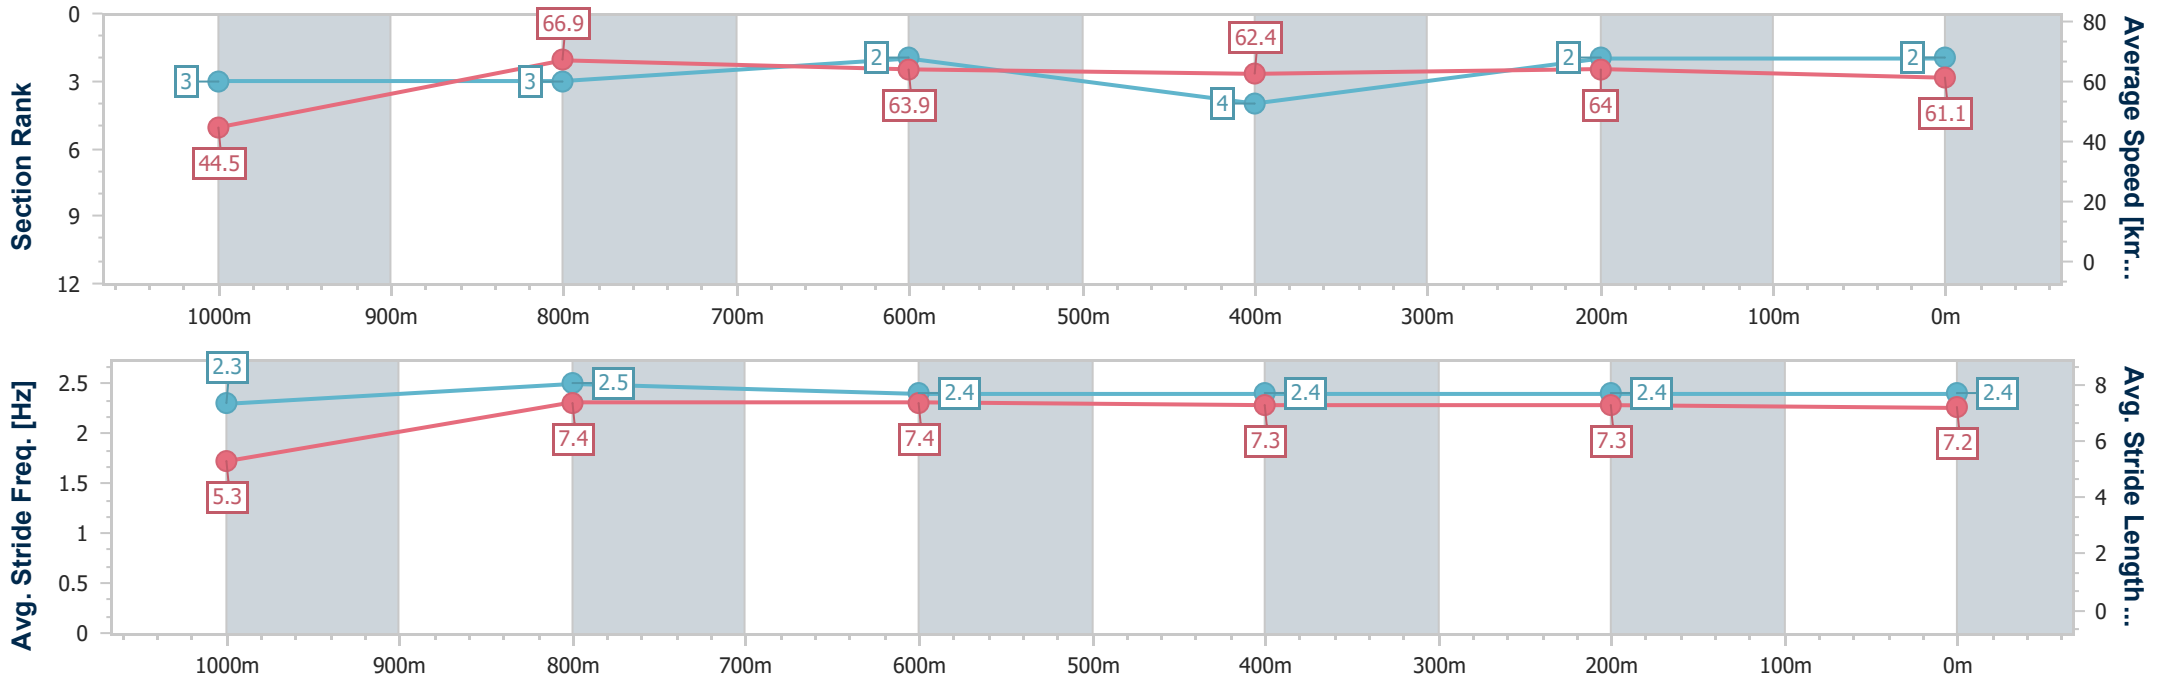

Horse/Jockey Name	Minks Star
Final Rank	2
Fastest Section Time (Section)	0:08.09 (Overall)
Top Speed [km/h] (Section)	67.8 (1000m)
Race State	Finished

Sunshine Coast Poly Track QLD Professional
Race 7: VALE HARRY REED BENCHMARK 65 Handicap - 1100m

31 March 2024 - 16:27

Track Rating: Synthetic, Weather: Overcast, Rail Position: True

Section	Overall	1000m	800m	600m	400m	200m
Section Times	1:05.01 [2] (0:08.09)	0:56.92 [3] (0:10.79)	0:46.13 [3] (0:11.43)	0:34.70 [2] (0:11.69)	0:23.01 [4] (0:11.28)	0:11.73 [2] (0:11.73)
Average Speed [km/h]	44.5	66.9	63.9	62.4	64.0	61.1
Top Speed [km/h]	64.7	67.8	66.6	64.0	64.3	63.1
Avg. Dist. to Rail [m]	6.8	5.1	1.9	2.3	2.7	4.6
Avg. Stride Freq. [Hz]	2.3	2.5	2.4	2.4	2.4	2.4
Avg. Stride Length [m]	5.3	7.4	7.4	7.3	7.3	7.2

- [ ] Ranking at each section and finish
- -.-.- No data available at this section
- NA No data available