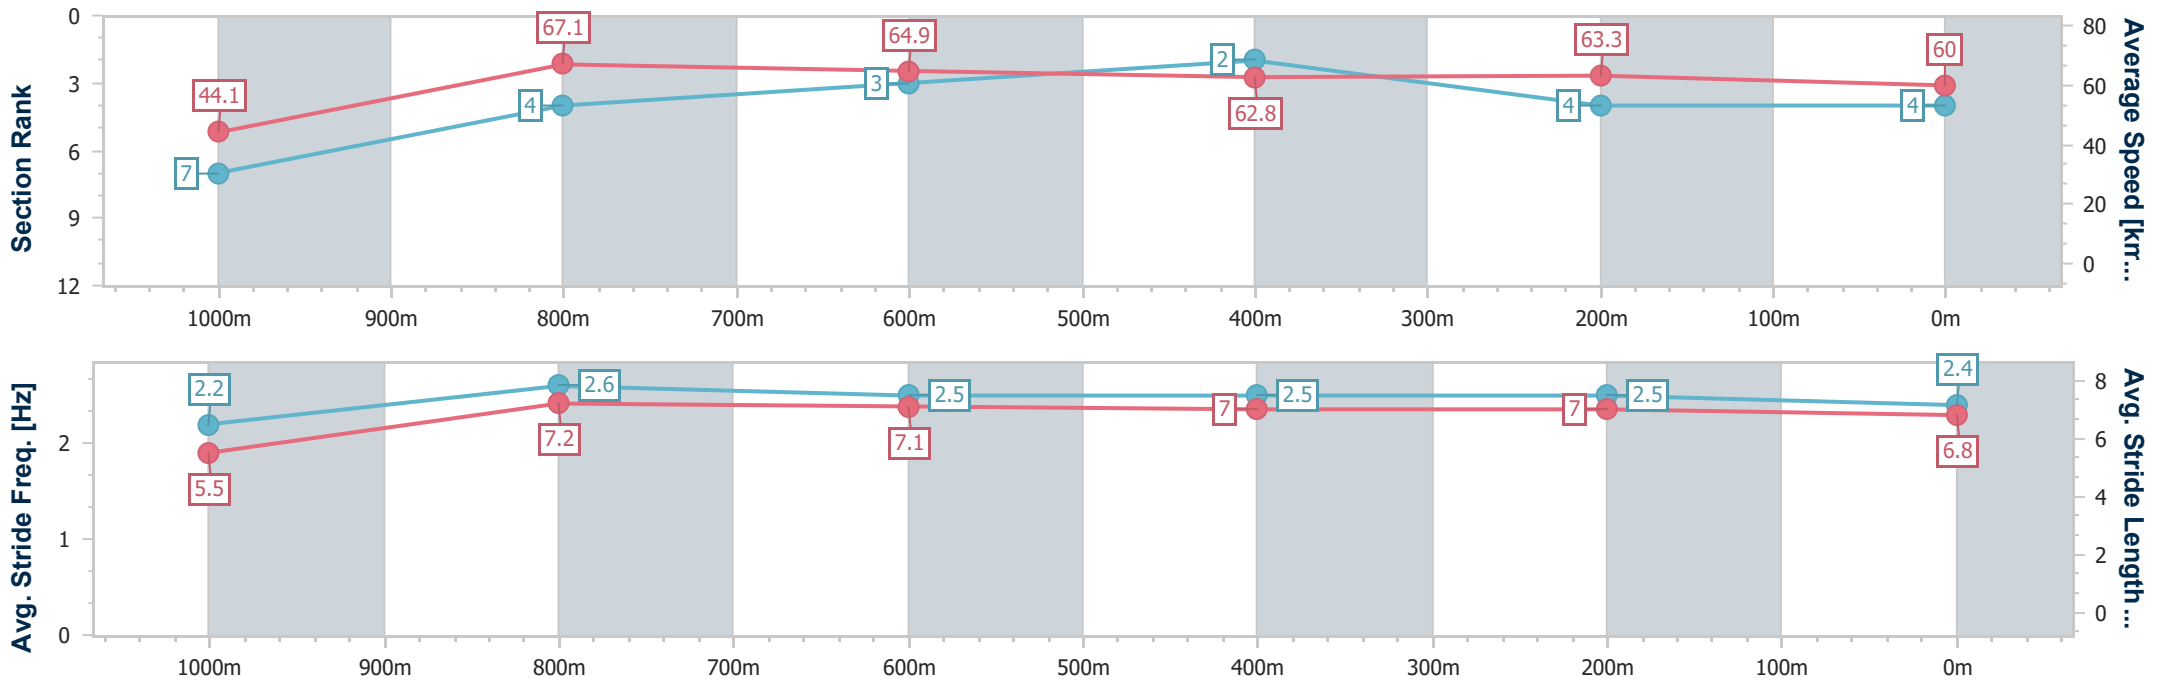

Horse/Jockey Name	Tow The Line
Final Rank	4
Fastest Section Time (Section)	0:08.17 (Overall)
Top Speed [km/h] (Section)	68.8 (1000m)
Race State	Finished

Sunshine Coast Poly Track QLD Professional
Race 7: VALE HARRY REED BENCHMARK 65 Handicap - 1100m

31 March 2024 - 16:27

Track Rating: Synthetic, Weather: Overcast, Rail Position: True

Section	Overall	1000m	800m	600m	400m	200m
Section Times	1:05.29 [4] (0:08.17)	0:57.12 [7] (0:10.79)	0:46.33 [4] (0:11.38)	0:34.95 [3] (0:11.60)	0:23.35 [2] (0:11.42)	0:11.93 [4] (0:11.93)
Average Speed [km/h]	44.1	67.1	64.9	62.8	63.3	60.0
Top Speed [km/h]	63.3	68.8	66.9	63.6	64.1	62.9
Avg. Dist. to Rail [m]	10.6	8.9	4.1	2.1	4.5	6.3
Avg. Stride Freq. [Hz]	2.2	2.6	2.5	2.5	2.5	2.4
Avg. Stride Length [m]	5.5	7.2	7.1	7.0	7.0	6.8

- [ ] Ranking at each section and finish
- -.-.- No data available at this section
- NA No data available