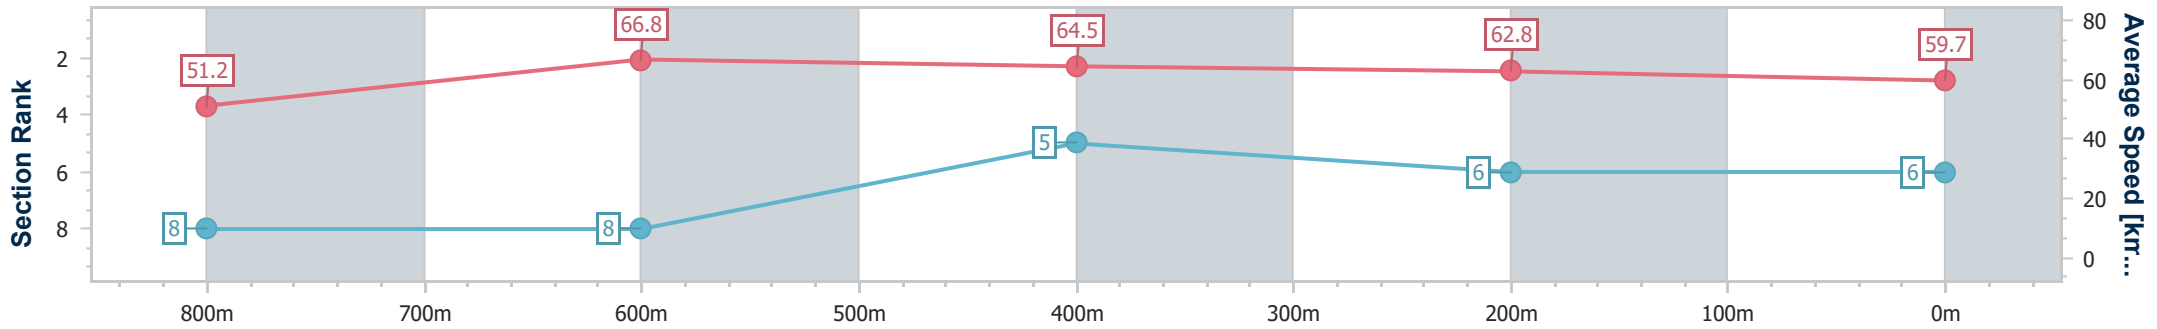

- [] Ranking at each section and finish
- .-.- No data available at this section
- NA No data available

Horse/Jockey Name	Dare I Say
Final Rank	7
Fastest Section Time (Section)	0:11.05 (800m)
Top Speed [km/h] (Section)	67.6 (800m)
Race State	Finished