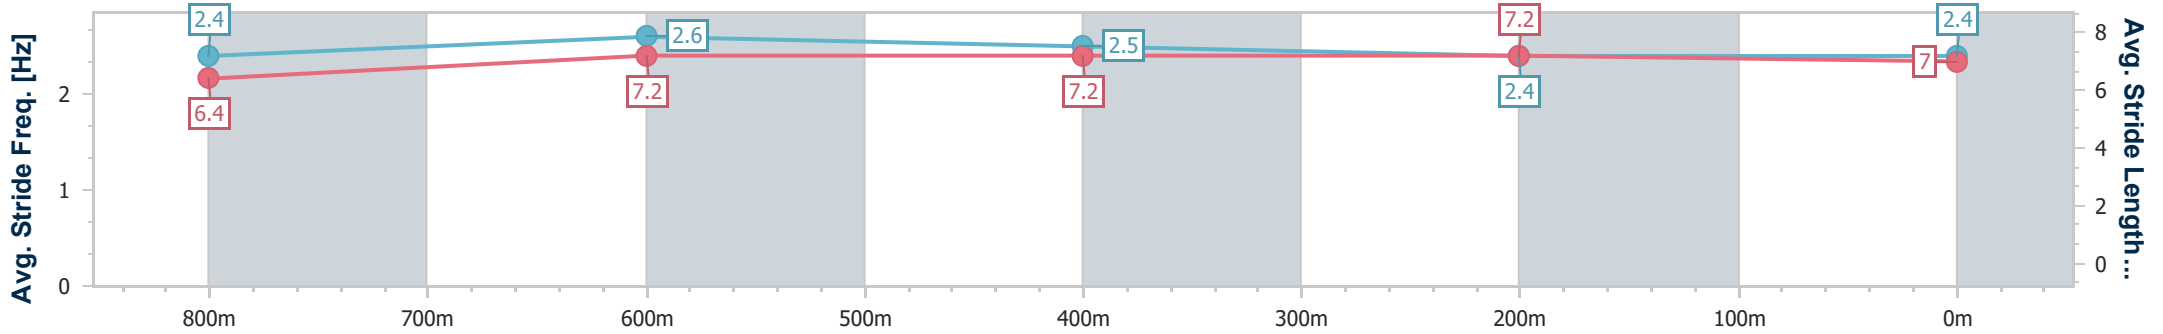

Sunshine Coast Poly Track QLD Professional

Race 1: RESI HOMES PTY LTD Maiden Plate - 1000m

31 March 2024 - 12:40

Track Rating: Synthetic, Weather: Overcast, Rail Position: True

Section	Overall	800m	600m	400m	200m
Section Times	0:59.02 [3] (0:13.33)	0:45.69 [1] (0:10.92)	0:34.77 [1] (0:11.35)	0:23.42 [1] (0:11.45)	0:11.97 [1] (0:11.97)
Average Speed [km/h]	54.3	67.1	63.7	62.9	60.0
Top Speed [km/h]	69.1	68.7	65.5	63.6	62.6
Avg. Dist. to Rail [m]	7.6	2.8	0.7	2.1	2.5
Avg. Stride Freq. [Hz]	2.4	2.6	2.5	2.4	2.4
Avg. Stride Length [m]	6.4	7.2	7.2	7.2	7.0