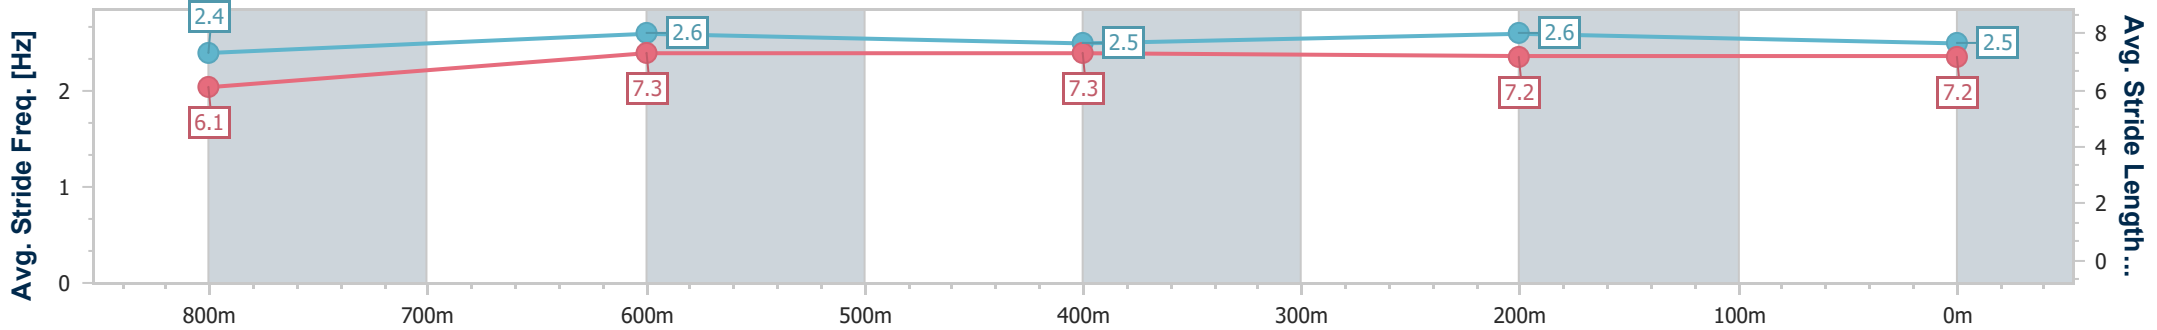

Sunshine Coast Poly Track QLD Professional

Race 1: RESI HOMES PTY LTD Maiden Plate - 1000m

31 March 2024 - 12:40

Track Rating: Synthetic, Weather: Overcast, Rail Position: True

Section	Overall	800m	600m	400m	200m
Section Times	0:58.63 [1] (0:14.12)	0:44.51 [9] (0:11.03)	0:33.48 [9] (0:11.43)	0:22.05 [9] (0:10.86)	0:11.19 [4] (0:11.19)
Average Speed [km/h]	51.2	67.2	64.7	66.4	64.2
Top Speed [km/h]	68.0	68.1	67.3	68.2	65.8
Avg. Dist. to Rail [m]	6.3	4.0	3.9	8.7	10.0
Avg. Stride Freq. [Hz]	2.4	2.6	2.5	2.6	2.5
Avg. Stride Length [m]	6.1	7.3	7.3	7.2	7.2