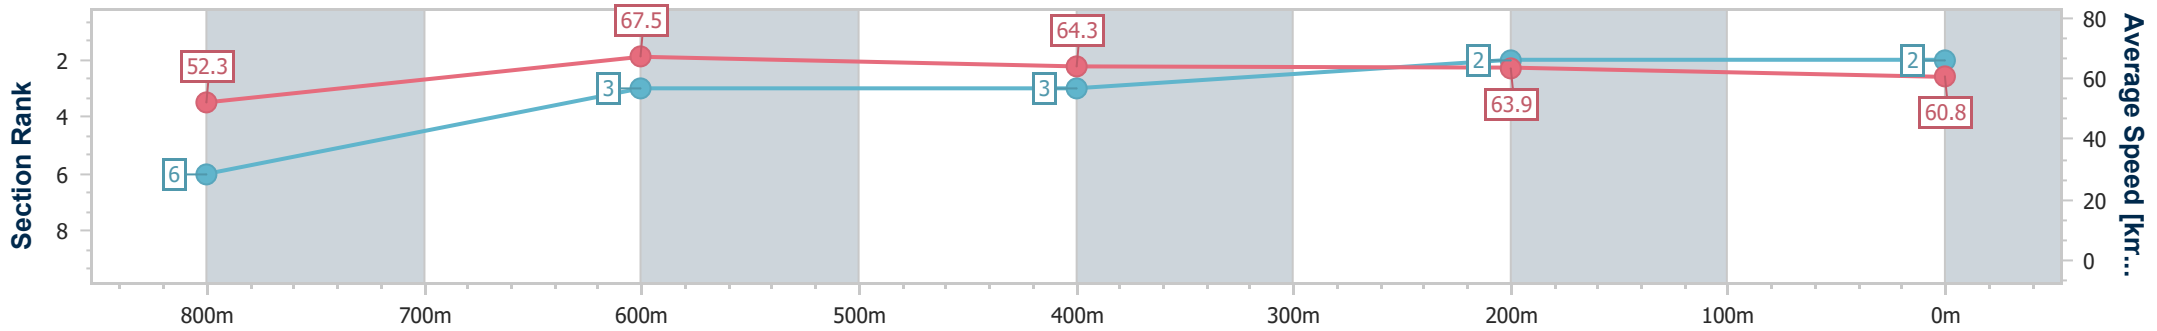

Sunshine Coast Poly Track QLD Professional

Race 1: RESI HOMES PTY LTD Maiden Plate - 1000m

31 March 2024 - 12:40

Track Rating: Synthetic, Weather: Overcast, Rail Position: True

Section	Overall	800m	600m	400m	200m
Section Times	0:58.93 [2] (0:13.74)	0:45.19 [6] (0:10.77)	0:34.42 [3] (0:11.26)	0:23.16 [3] (0:11.29)	0:11.87 [2] (0:11.87)
Average Speed [km/h]	52.3	67.5	64.3	63.9	60.8
Top Speed [km/h]	67.2	68.5	66.2	65.0	63.1
Avg. Dist. to Rail [m]	4.1	0.9	1.5	3.5	4.5
Avg. Stride Freq. [Hz]	2.3	2.4	2.4	2.4	2.3
Avg. Stride Length [m]	6.3	7.7	7.5	7.4	7.3