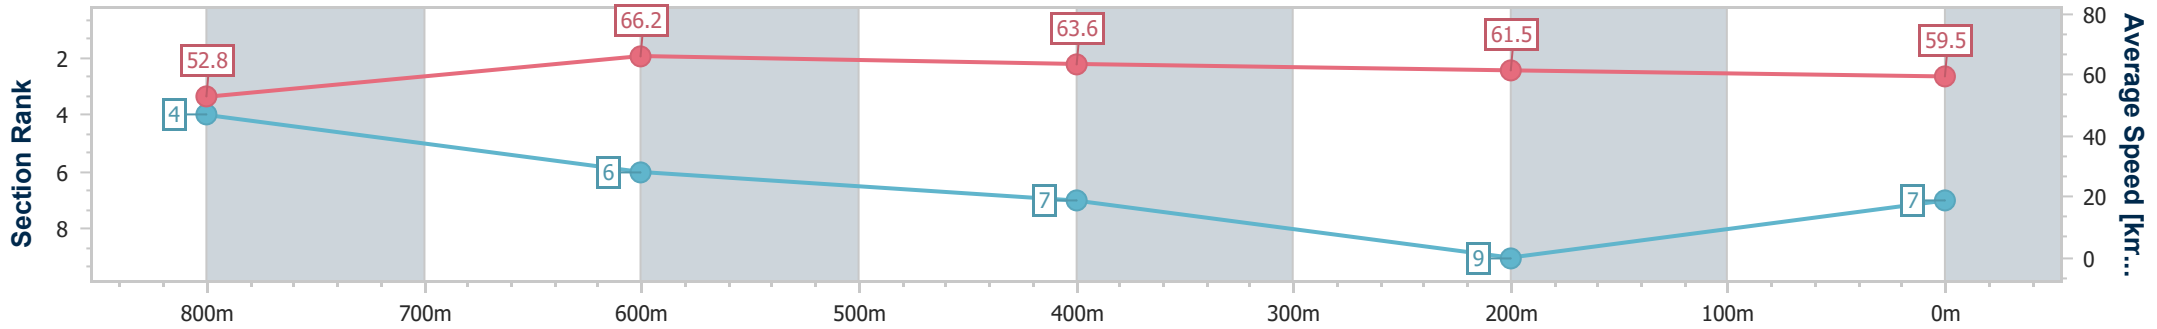

Sunshine Coast Poly Track QLD Professional

Race 1: RESI HOMES PTY LTD Maiden Plate - 1000m

31 March 2024 - 12:40

Track Rating: Synthetic, Weather: Overcast, Rail Position: True

Section	Overall	800m	600m	400m	200m
Section Times	0:59.87 [7] (0:13.69)	0:46.18 [4] (0:11.05)	0:35.13 [6] (0:11.39)	0:23.74 [7] (0:11.69)	0:12.05 [9] (0:12.05)
Average Speed [km/h]	52.8	66.2	63.6	61.5	59.5
Top Speed [km/h]	66.4	67.6	64.8	62.7	61.7
Avg. Dist. to Rail [m]	6.7	2.6	0.8	6.4	8.2
Avg. Stride Freq. [Hz]	2.5	2.6	2.5	2.5	2.4
Avg. Stride Length [m]	6.0	7.0	6.9	6.7	6.7

- [] Ranking at each section and finish
- .-.- No data available at this section
- NA No data available

Horse/Jockey Name	Mummification
Final Rank	8
Fastest Section Time (Section)	0:10.92 (800m)
Top Speed [km/h] (Section)	69.2 (800m)
Race State	Finished