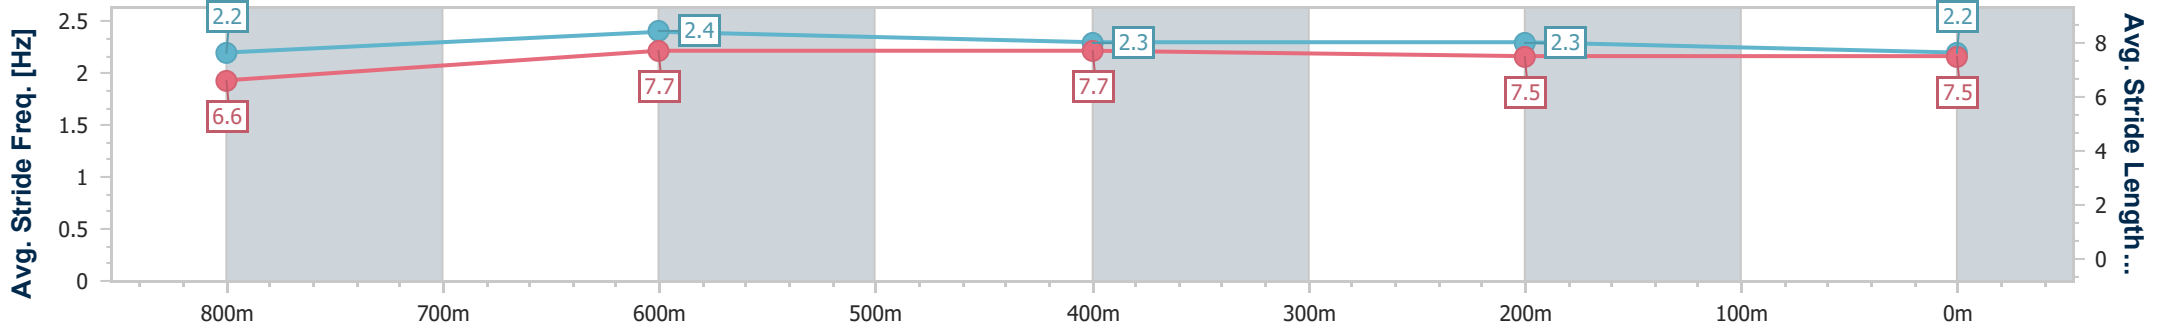

Horse/Jockey Name	Poweralong
Final Rank	5
Fastest Section Time (Section)	0:10.95 (800m)
Top Speed [km/h] (Section)	68.5 (800m)
Race State	Finished

Sunshine Coast Poly Track QLD Professional

Race 1: RESI HOMES PTY LTD Maiden Plate - 1000m

31 March 2024 - 12:40

Track Rating: Synthetic, Weather: Overcast, Rail Position: True

Section	Overall	800m	600m	400m	200m
Section Times	0:59.61 [5] (0:13.91)	0:45.70 [7] (0:10.95)	0:34.75 [7] (0:11.23)	0:23.52 [6] (0:11.47)	0:12.05 [5] (0:12.05)
Average Speed [km/h]	51.8	67.1	65.2	62.7	59.4
Top Speed [km/h]	67.6	68.5	67.9	63.4	62.1
Avg. Dist. to Rail [m]	5.2	3.0	2.2	5.5	6.7
Avg. Stride Freq. [Hz]	2.2	2.4	2.3	2.3	2.2
Avg. Stride Length [m]	6.6	7.7	7.7	7.5	7.5

- [ ] Ranking at each section and finish
- -.-.- No data available at this section
- NA No data available