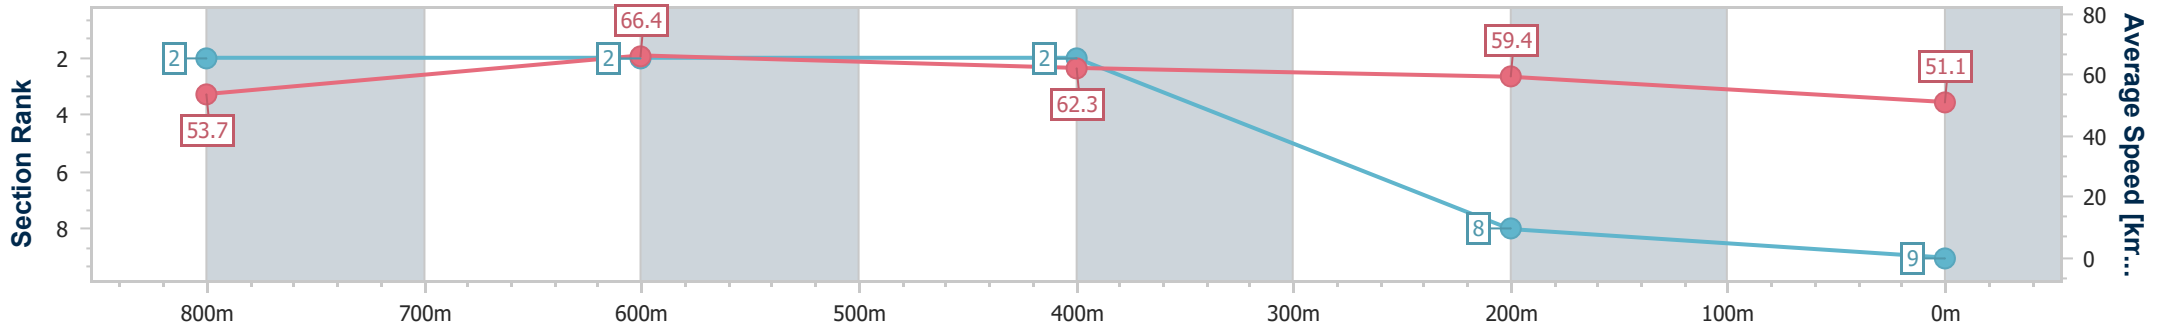

- [] Ranking at each section and finish
- .-.- No data available at this section
- NA No data available

Horse/Jockey Name	Shoot The Boss
Final Rank	9
Fastest Section Time (Section)	0:10.89 (800m)
Top Speed [km/h] (Section)	68.1 (Overall)
Race State	Finished

Sunshine Coast Poly Track QLD Professional

Race 1: RESI HOMES PTY LTD Maiden Plate - 1000m

31 March 2024 - 12:40

Track Rating: Synthetic, Weather: Overcast, Rail Position: True

Section	Overall	800m	600m	400m	200m
Section Times	1:01.80 [9] (0:13.44)	0:48.36 [2] (0:10.89)	0:37.47 [2] (0:11.34)	0:26.13 [2] (0:12.14)	0:13.99 [8] (0:13.99)
Average Speed [km/h]	53.7	66.4	62.3	59.4	51.1
Top Speed [km/h]	68.1	67.2	64.4	61.1	56.9
Avg. Dist. to Rail [m]	3.6	1.7	2.6	0.4	0.2
Avg. Stride Freq. [Hz]	2.4	2.5	2.4	2.3	2.1
Avg. Stride Length [m]	6.3	7.5	7.2	7.2	6.8

- [] Ranking at each section and finish
- .-.- No data available at this section
- NA No data available