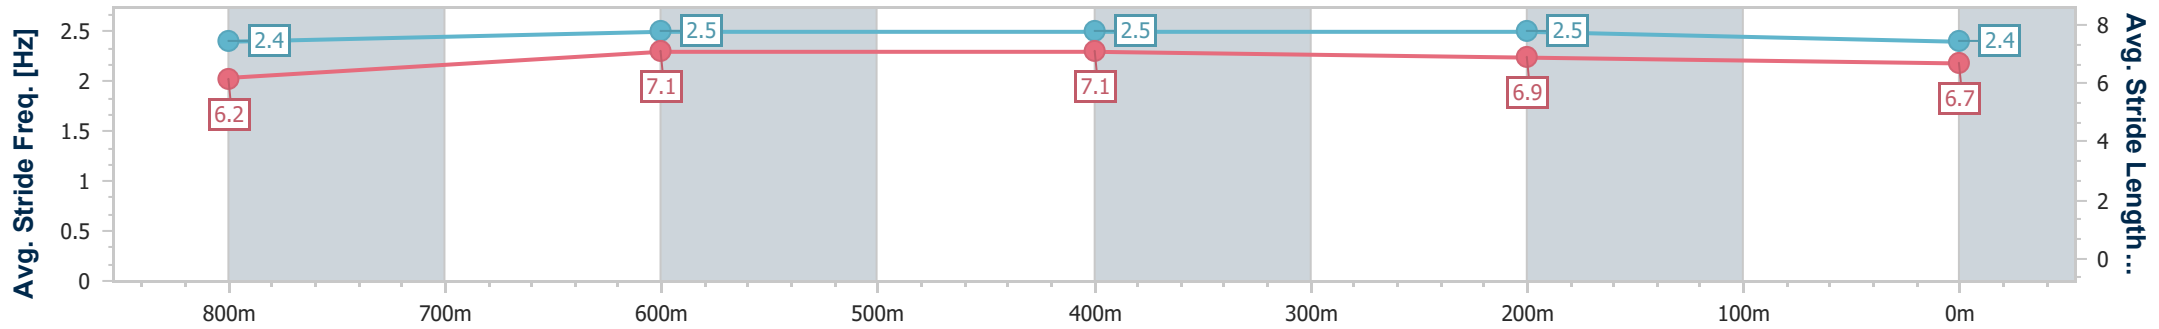

- [] Ranking at each section and finish
- .-.- No data available at this section
- NA No data available

Horse/Jockey Name	Poweralong
Final Rank	5
Fastest Section Time (Section)	0:10.95 (800m)
Top Speed [km/h] (Section)	68.5 (800m)
Race State	Finished