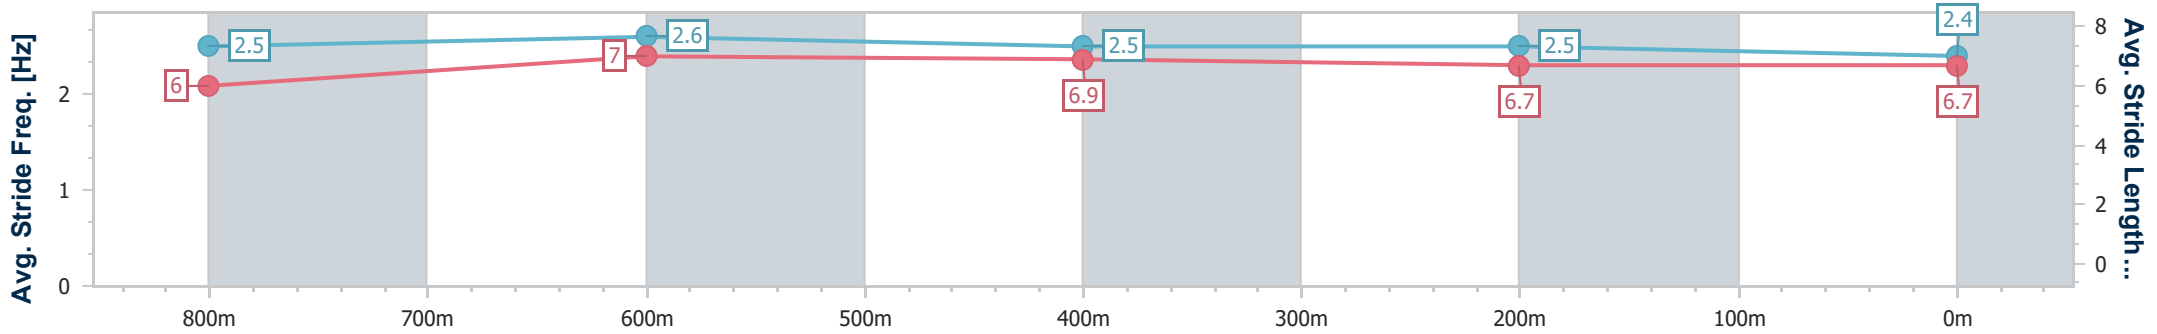

Sunshine Coast Poly Track QLD Professional

Race 1: RESI HOMES PTY LTD Maiden Plate - 1000m

31 March 2024 - 12:40

Track Rating: Synthetic, Weather: Overcast, Rail Position: True

Section	Overall	800m	600m	400m	200m
Section Times	0:59.87 [7] (0:13.69)	0:46.18 [4] (0:11.05)	0:35.13 [6] (0:11.39)	0:23.74 [7] (0:11.69)	0:12.05 [9] (0:12.05)
Average Speed [km/h]	52.8	66.2	63.6	61.5	59.5
Top Speed [km/h]	66.4	67.6	64.8	62.7	61.7
Avg. Dist. to Rail [m]	6.7	2.6	0.8	6.4	8.2
Avg. Stride Freq. [Hz]	2.5	2.6	2.5	2.5	2.4
Avg. Stride Length [m]	6.0	7.0	6.9	6.7	6.7

- [] Ranking at each section and finish
- .-.- No data available at this section
- NA No data available

Horse/Jockey Name	Mummification
Final Rank	8
Fastest Section Time (Section)	0:10.92 (800m)
Top Speed [km/h] (Section)	69.2 (800m)
Race State	Finished