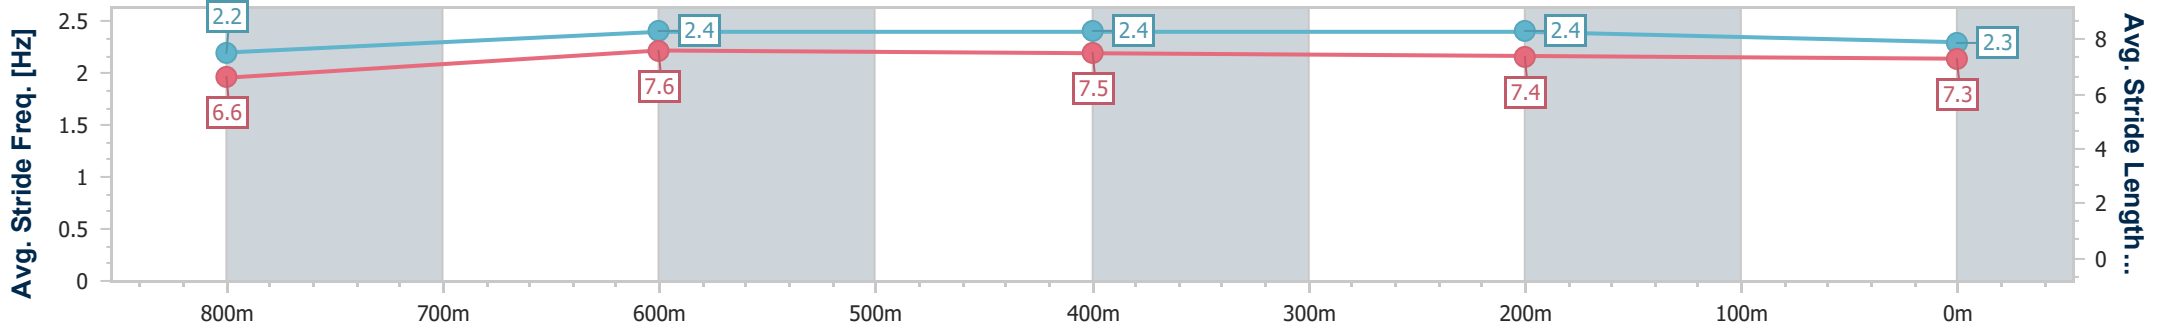

Sunshine Coast Poly Track QLD Professional

Race 1: RESI HOMES PTY LTD Maiden Plate - 1000m

31 March 2024 - 12:40

Track Rating: Synthetic, Weather: Overcast, Rail Position: True

Section	Overall	800m	600m	400m	200m
Section Times	0:59.64 [6] (0:14.07)	0:45.57 [8] (0:10.82)	0:34.75 [8] (0:11.19)	0:23.56 [5] (0:11.48)	0:12.08 [6] (0:12.08)
Average Speed [km/h]	51.2	66.8	64.5	62.8	59.7
Top Speed [km/h]	67.8	69.6	67.3	64.2	61.3
Avg. Dist. to Rail [m]	3.7	0.5	0.8	4.7	5.3
Avg. Stride Freq. [Hz]	2.2	2.4	2.4	2.4	2.3
Avg. Stride Length [m]	6.6	7.6	7.5	7.4	7.3

- [] Ranking at each section and finish
- .-.- No data available at this section
- NA No data available

Horse/Jockey Name	Dare I Say
Final Rank	7
Fastest Section Time (Section)	0:11.05 (800m)
Top Speed [km/h] (Section)	67.6 (800m)
Race State	Finished