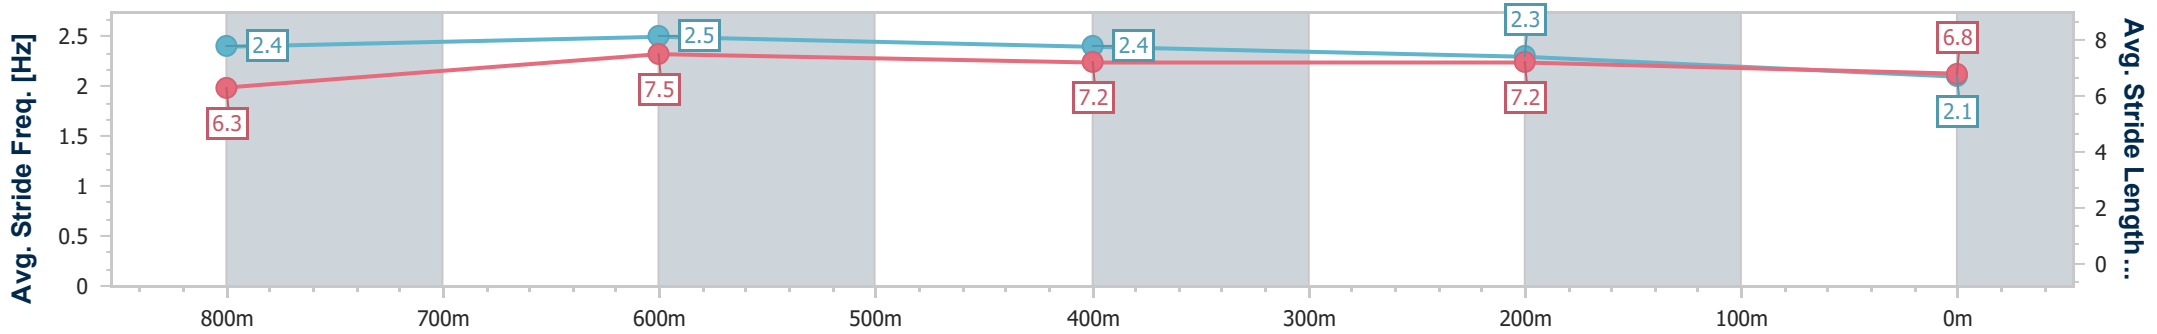

- [] Ranking at each section and finish
- .-.- No data available at this section
- NA No data available

Horse/Jockey Name	Shoot The Boss
Final Rank	9
Fastest Section Time (Section)	0:10.89 (800m)
Top Speed [km/h] (Section)	68.1 (Overall)
Race State	Finished

Sunshine Coast Poly Track QLD Professional

Race 1: RESI HOMES PTY LTD Maiden Plate - 1000m

31 March 2024 - 12:40

Track Rating: Synthetic, Weather: Overcast, Rail Position: True

Section	Overall	800m	600m	400m	200m
Section Times	1:01.80 [9] (0:13.44)	0:48.36 [2] (0:10.89)	0:37.47 [2] (0:11.34)	0:26.13 [2] (0:12.14)	0:13.99 [8] (0:13.99)
Average Speed [km/h]	53.7	66.4	62.3	59.4	51.1
Top Speed [km/h]	68.1	67.2	64.4	61.1	56.9
Avg. Dist. to Rail [m]	3.6	1.7	2.6	0.4	0.2
Avg. Stride Freq. [Hz]	2.4	2.5	2.4	2.3	2.1
Avg. Stride Length [m]	6.3	7.5	7.2	7.2	6.8

- [] Ranking at each section and finish
- .-.- No data available at this section
- NA No data available