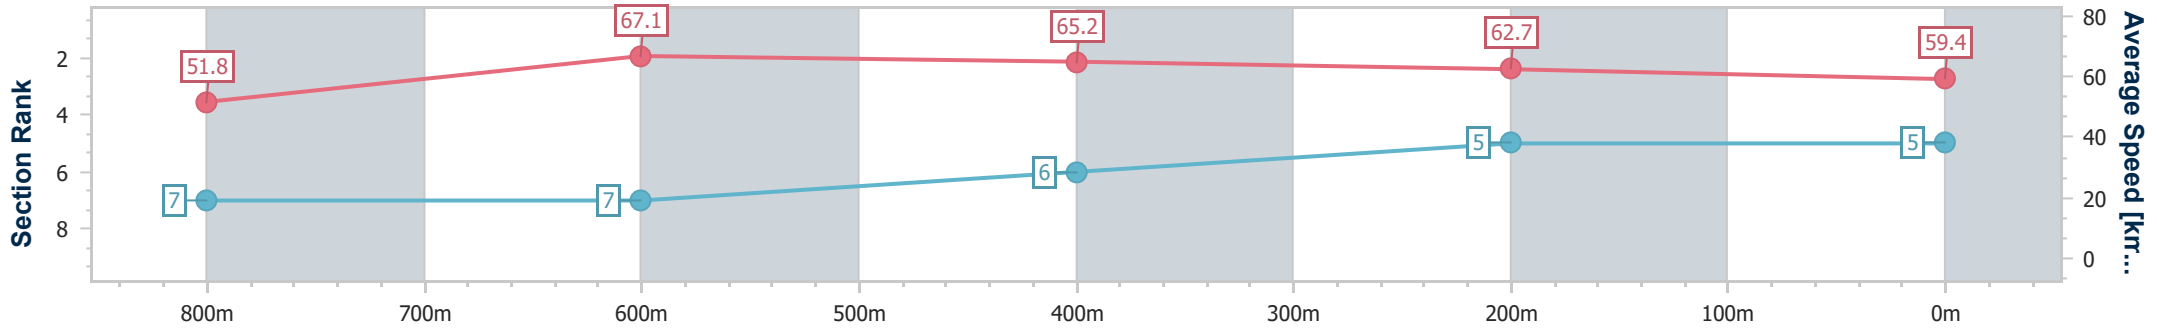

Sunshine Coast Poly Track QLD Professional

Race 1: RESI HOMES PTY LTD Maiden Plate - 1000m

31 March 2024 - 12:40

Track Rating: Synthetic, Weather: Overcast, Rail Position: True

Section	Overall	800m	600m	400m	200m
Section Times	0:59.61 [5] (0:13.91)	0:45.70 [7] (0:10.95)	0:34.75 [7] (0:11.23)	0:23.52 [6] (0:11.47)	0:12.05 [5] (0:12.05)
Average Speed [km/h]	51.8	67.1	65.2	62.7	59.4
Top Speed [km/h]	67.6	68.5	67.9	63.4	62.1
Avg. Dist. to Rail [m]	5.2	3.0	2.2	5.5	6.7
Avg. Stride Freq. [Hz]	2.2	2.4	2.3	2.3	2.2
Avg. Stride Length [m]	6.6	7.7	7.7	7.5	7.5