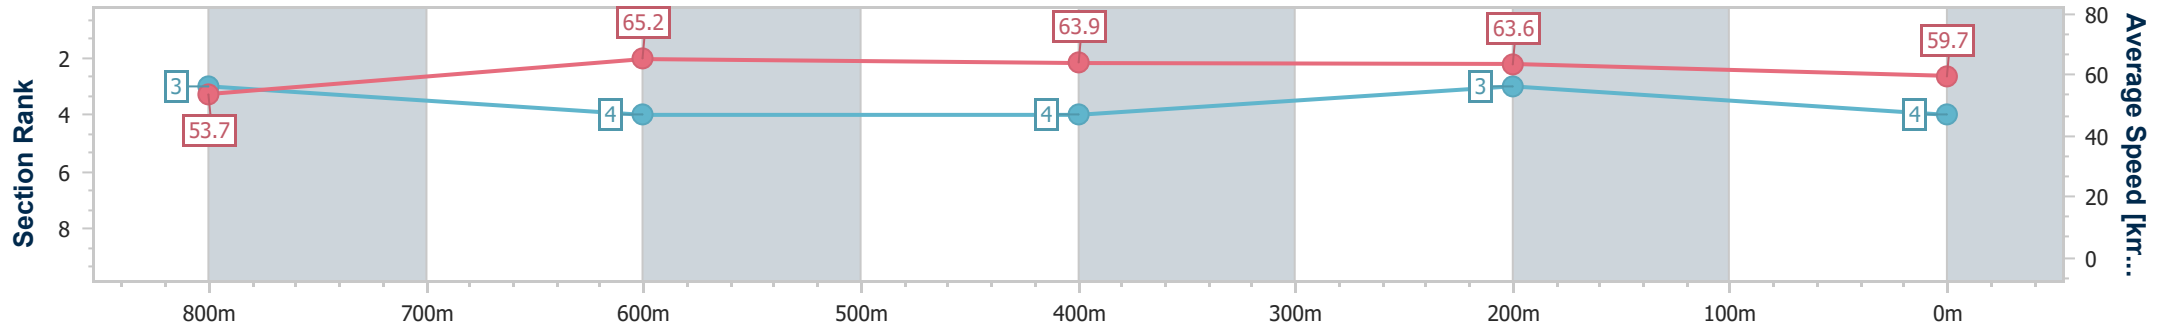

- [] Ranking at each section and finish
- .-.- No data available at this section
- NA No data available

Horse/Jockey Name	Poweralong
Final Rank	5
Fastest Section Time (Section)	0:10.95 (800m)
Top Speed [km/h] (Section)	68.5 (800m)
Race State	Finished