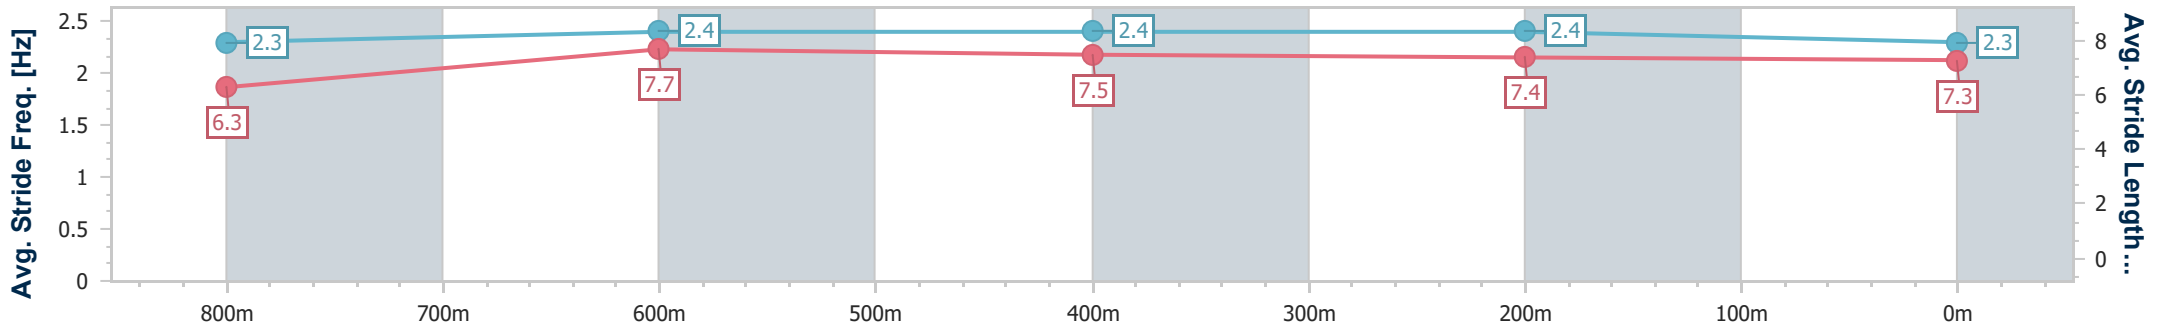

Sunshine Coast Poly Track QLD Professional

Race 1: RESI HOMES PTY LTD Maiden Plate - 1000m

31 March 2024 - 12:40

Track Rating: Synthetic, Weather: Overcast, Rail Position: True

Section	Overall	800m	600m	400m	200m
Section Times	0:58.93 [2] (0:13.74)	0:45.19 [6] (0:10.77)	0:34.42 [3] (0:11.26)	0:23.16 [3] (0:11.29)	0:11.87 [2] (0:11.87)
Average Speed [km/h]	52.3	67.5	64.3	63.9	60.8
Top Speed [km/h]	67.2	68.5	66.2	65.0	63.1
Avg. Dist. to Rail [m]	4.1	0.9	1.5	3.5	4.5
Avg. Stride Freq. [Hz]	2.3	2.4	2.4	2.4	2.3
Avg. Stride Length [m]	6.3	7.7	7.5	7.4	7.3