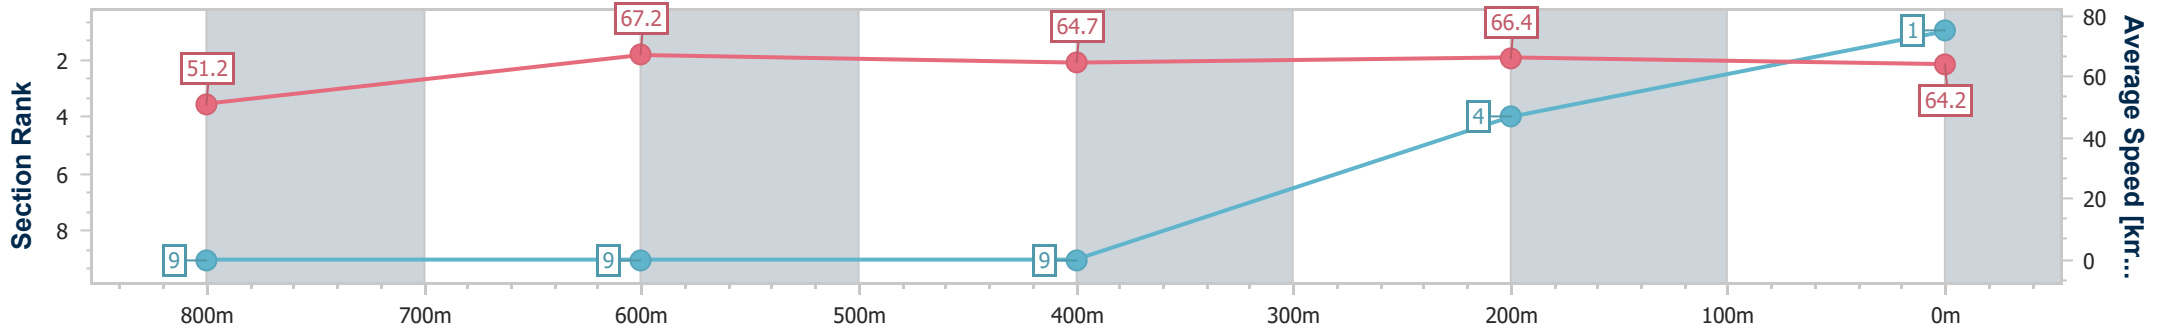

Sunshine Coast Poly Track QLD Professional

Race 1: RESI HOMES PTY LTD Maiden Plate - 1000m

31 March 2024 - 12:40

Track Rating: Synthetic, Weather: Overcast, Rail Position: True

Section	Overall	800m	600m	400m	200m
Section Times	0:58.63 [1] (0:14.12)	0:44.51 [9] (0:11.03)	0:33.48 [9] (0:11.43)	0:22.05 [9] (0:10.86)	0:11.19 [4] (0:11.19)
Average Speed [km/h]	51.2	67.2	64.7	66.4	64.2
Top Speed [km/h]	68.0	68.1	67.3	68.2	65.8
Avg. Dist. to Rail [m]	6.3	4.0	3.9	8.7	10.0
Avg. Stride Freq. [Hz]	2.4	2.6	2.5	2.6	2.5
Avg. Stride Length [m]	6.1	7.3	7.3	7.2	7.2