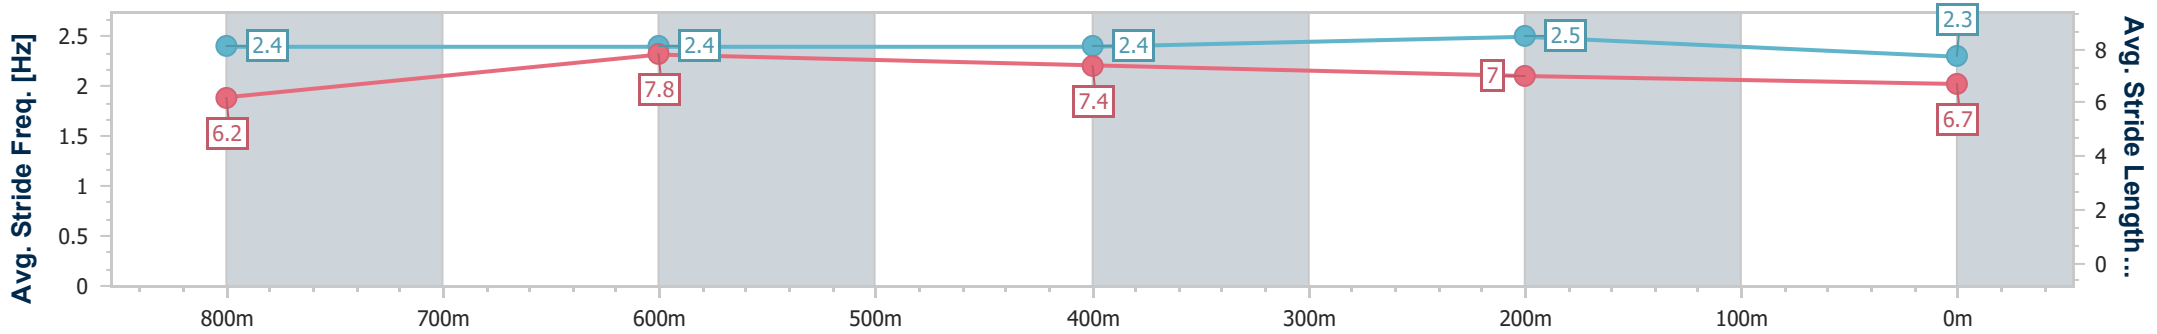

Sunshine Coast Poly Track QLD Professional

Race 1: RESI HOMES PTY LTD Maiden Plate - 1000m

31 March 2024 - 12:40

Track Rating: Synthetic, Weather: Overcast, Rail Position: True

Section	Overall	800m	600m	400m	200m
Section Times	1:00.34 [8] (0:13.73)	0:46.61 [5] (0:10.92)	0:35.69 [5] (0:11.56)	0:24.13 [8] (0:11.58)	0:12.55 [7] (0:12.55)
Average Speed [km/h]	52.5	67.7	63.8	62.1	57.3
Top Speed [km/h]	69.0	69.2	66.8	63.4	59.9
Avg. Dist. to Rail [m]	8.3	3.8	3.6	7.6	9.3
Avg. Stride Freq. [Hz]	2.4	2.4	2.4	2.5	2.3
Avg. Stride Length [m]	6.2	7.8	7.4	7.0	6.7

- [] Ranking at each section and finish
- .-.- No data available at this section
- NA No data available

Horse/Jockey Name	Shoot The Boss
Final Rank	9
Fastest Section Time (Section)	0:10.89 (800m)
Top Speed [km/h] (Section)	68.1 (Overall)
Race State	Finished