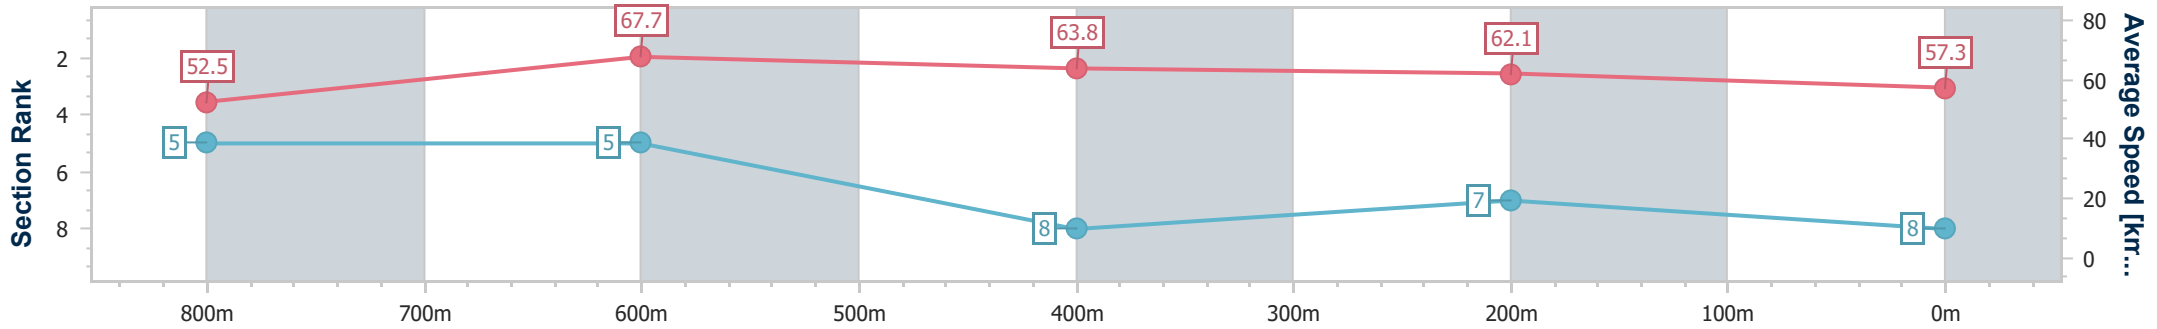

Sunshine Coast Poly Track QLD Professional

Race 1: RESI HOMES PTY LTD Maiden Plate - 1000m

31 March 2024 - 12:40

Track Rating: Synthetic, Weather: Overcast, Rail Position: True

Section	Overall	800m	600m	400m	200m
Section Times	1:00.34 [8] (0:13.73)	0:46.61 [5] (0:10.92)	0:35.69 [5] (0:11.56)	0:24.13 [8] (0:11.58)	0:12.55 [7] (0:12.55)
Average Speed [km/h]	52.5	67.7	63.8	62.1	57.3
Top Speed [km/h]	69.0	69.2	66.8	63.4	59.9
Avg. Dist. to Rail [m]	8.3	3.8	3.6	7.6	9.3
Avg. Stride Freq. [Hz]	2.4	2.4	2.4	2.5	2.3
Avg. Stride Length [m]	6.2	7.8	7.4	7.0	6.7

- [] Ranking at each section and finish
- .-.- No data available at this section
- NA No data available

Horse/Jockey Name	Shoot The Boss
Final Rank	9
Fastest Section Time (Section)	0:10.89 (800m)
Top Speed [km/h] (Section)	68.1 (Overall)
Race State	Finished