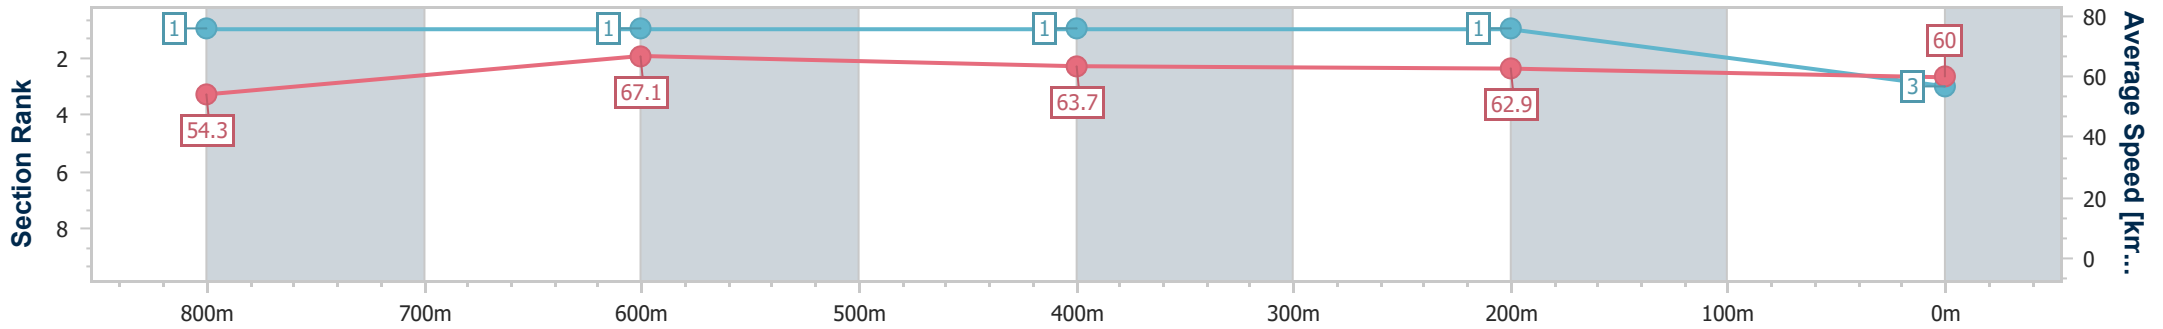

Sunshine Coast Poly Track QLD Professional

Race 1: RESI HOMES PTY LTD Maiden Plate - 1000m

31 March 2024 - 12:40

Track Rating: Synthetic, Weather: Overcast, Rail Position: True

Section	Overall	800m	600m	400m	200m
Section Times	0:59.02 [3] (0:13.33)	0:45.69 [1] (0:10.92)	0:34.77 [1] (0:11.35)	0:23.42 [1] (0:11.45)	0:11.97 [1] (0:11.97)
Average Speed [km/h]	54.3	67.1	63.7	62.9	60.0
Top Speed [km/h]	69.1	68.7	65.5	63.6	62.6
Avg. Dist. to Rail [m]	7.6	2.8	0.7	2.1	2.5
Avg. Stride Freq. [Hz]	2.4	2.6	2.5	2.4	2.4
Avg. Stride Length [m]	6.4	7.2	7.2	7.2	7.0