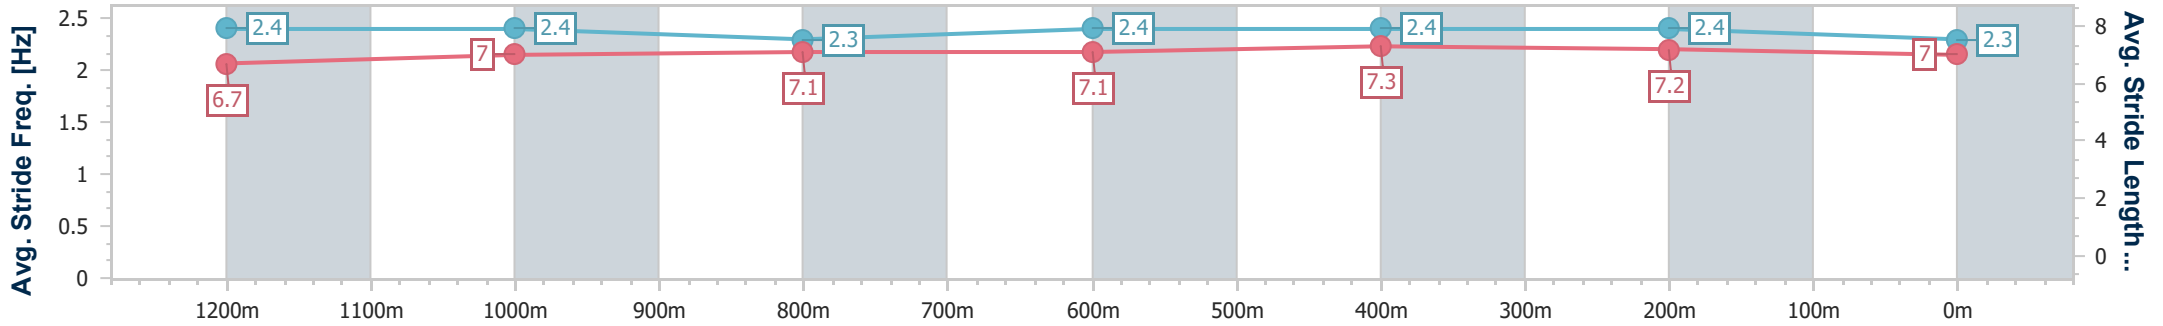

Horse/Jockey Name	Awol
Final Rank	1
Fastest Section Time (Section)	0:11.47 (600m)
Top Speed [km/h] (Section)	64.8 (400m)
Race State	Finished

Rockhampton QLD Professional
Race 2: Capricornia Yearling Sale $600,000 Carnival BM70
Handicap - 1400m

26 March 2024 - 14:20

Track Rating: Heavy 8, Weather: Showers, Rail Position: +8m

Section	Overall	1200m	1000m	800m	600m	400m	200m
Section Times	1:25.30 [1] (0:13.36)	1:11.94 [1] (0:11.97)	0:59.97 [1] (0:12.06)	0:47.91 [1] (0:12.37)	0:35.54 [2] (0:11.47)	0:24.07 [1] (0:11.56)	0:12.51 [1] (0:12.51)
Average Speed [km/h]	53.9	60.0	59.0	59.4	62.9	62.2	57.6
Top Speed [km/h]	63.8	61.7	60.2	61.7	64.4	64.8	60.5
Avg. Dist. to Rail [m]	1.8	2.7	2.0	2.5	3.2	2.4	3.9
Avg. Stride Freq. [Hz]	2.4	2.4	2.3	2.4	2.4	2.4	2.3
Avg. Stride Length [m]	6.7	7.0	7.1	7.1	7.3	7.2	7.0

- [ ] Ranking at each section and finish
- -.-.- No data available at this section
- NA No data available