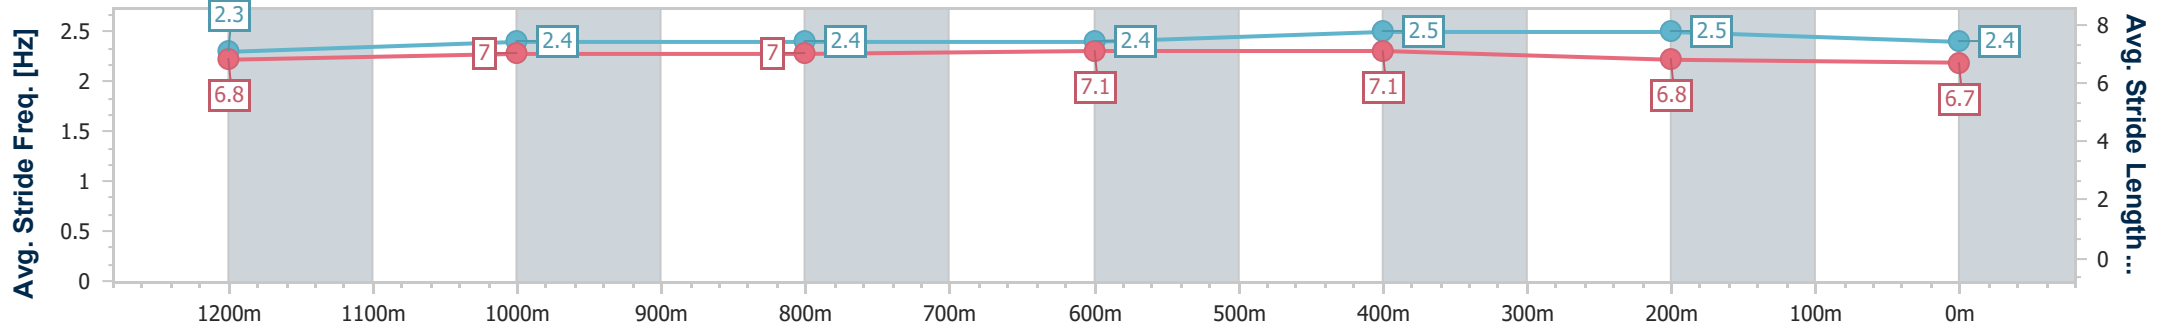

Horse/Jockey Name	Starhattan
Final Rank	3
Fastest Section Time (Section)	0:11.37 (600m)
Top Speed [km/h] (Section)	64.9 (400m)
Race State	Finished

Rockhampton QLD Professional
Race 2: Capricornia Yearling Sale $600,000 Carnival BM70
Handicap - 1400m
26 March 2024 - 14:20
Track Rating: Heavy 8, Weather: Showers, Rail Position: +8m

Section	Overall	1200m	1000m	800m	600m	400m	200m
Section Times	1:25.40 [3] (0:13.60)	1:11.80 [4] (0:12.03)	0:59.77 [3] (0:12.22)	0:47.55 [4] (0:12.19)	0:35.36 [4] (0:11.37)	0:23.99 [3] (0:11.55)	0:12.44 [3] (0:12.44)
Average Speed [km/h]	52.9	59.8	59.5	60.4	63.6	62.3	57.8
Top Speed [km/h]	61.1	61.0	60.6	62.3	64.7	64.9	61.4
Avg. Dist. to Rail [m]	0.8	0.5	1.2	3.1	4.8	5.5	6.6
Avg. Stride Freq. [Hz]	2.3	2.4	2.4	2.4	2.5	2.5	2.4
Avg. Stride Length [m]	6.8	7.0	7.0	7.1	7.1	6.8	6.7

- [ ] Ranking at each section and finish
- -.-.- No data available at this section
- NA No data available