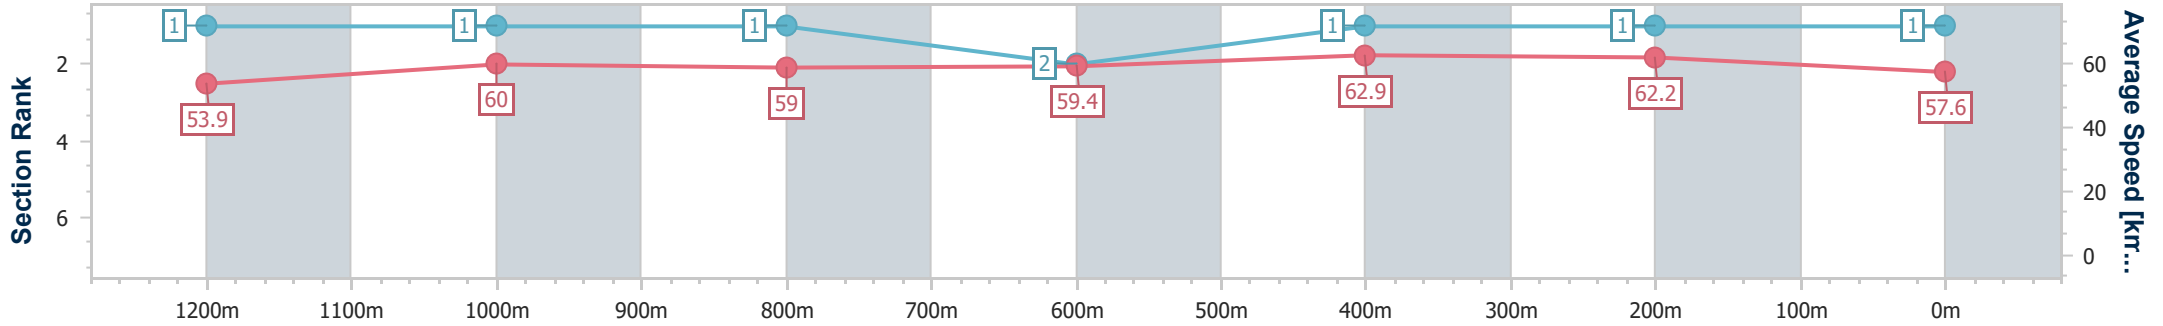

Horse/Jockey Name	Awol
Final Rank	1
Fastest Section Time (Section)	0:11.47 (600m)
Top Speed [km/h] (Section)	64.8 (400m)
Race State	Finished

Rockhampton QLD Professional
Race 2: Capricornia Yearling Sale $600,000 Carnival BM70
Handicap - 1400m

26 March 2024 - 14:20

Track Rating: Heavy 8, Weather: Showers, Rail Position: +8m

Section	Overall	1200m	1000m	800m	600m	400m	200m
Section Times	1:25.30 [1] (0:13.36)	1:11.94 [1] (0:11.97)	0:59.97 [1] (0:12.06)	0:47.91 [1] (0:12.37)	0:35.54 [2] (0:11.47)	0:24.07 [1] (0:11.56)	0:12.51 [1] (0:12.51)
Average Speed [km/h]	53.9	60.0	59.0	59.4	62.9	62.2	57.6
Top Speed [km/h]	63.8	61.7	60.2	61.7	64.4	64.8	60.5
Avg. Dist. to Rail [m]	1.8	2.7	2.0	2.5	3.2	2.4	3.9
Avg. Stride Freq. [Hz]	2.4	2.4	2.3	2.4	2.4	2.4	2.3
Avg. Stride Length [m]	6.7	7.0	7.1	7.1	7.3	7.2	7.0

- [ ] Ranking at each section and finish
- -.-.- No data available at this section
- NA No data available