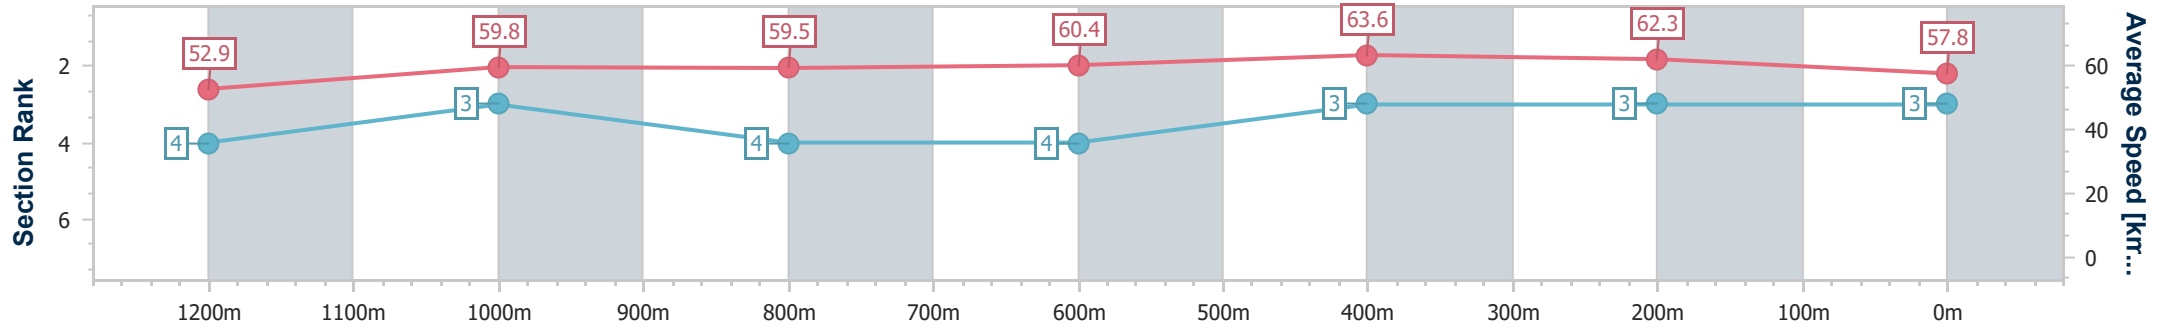

Horse/Jockey Name	Starhattan
Final Rank	3
Fastest Section Time (Section)	0:11.37 (600m)
Top Speed [km/h] (Section)	64.9 (400m)
Race State	Finished

Rockhampton QLD Professional
Race 2: Capricornia Yearling Sale $600,000 Carnival BM70
Handicap - 1400m
26 March 2024 - 14:20
Track Rating: Heavy 8, Weather: Showers, Rail Position: +8m

Section	Overall	1200m	1000m	800m	600m	400m	200m
Section Times	1:25.40 [3] (0:13.60)	1:11.80 [4] (0:12.03)	0:59.77 [3] (0:12.22)	0:47.55 [4] (0:12.19)	0:35.36 [4] (0:11.37)	0:23.99 [3] (0:11.55)	0:12.44 [3] (0:12.44)
Average Speed [km/h]	52.9	59.8	59.5	60.4	63.6	62.3	57.8
Top Speed [km/h]	61.1	61.0	60.6	62.3	64.7	64.9	61.4
Avg. Dist. to Rail [m]	0.8	0.5	1.2	3.1	4.8	5.5	6.6
Avg. Stride Freq. [Hz]	2.3	2.4	2.4	2.4	2.5	2.5	2.4
Avg. Stride Length [m]	6.8	7.0	7.0	7.1	7.1	6.8	6.7

- [ ] Ranking at each section and finish
- -.-.- No data available at this section
- NA No data available