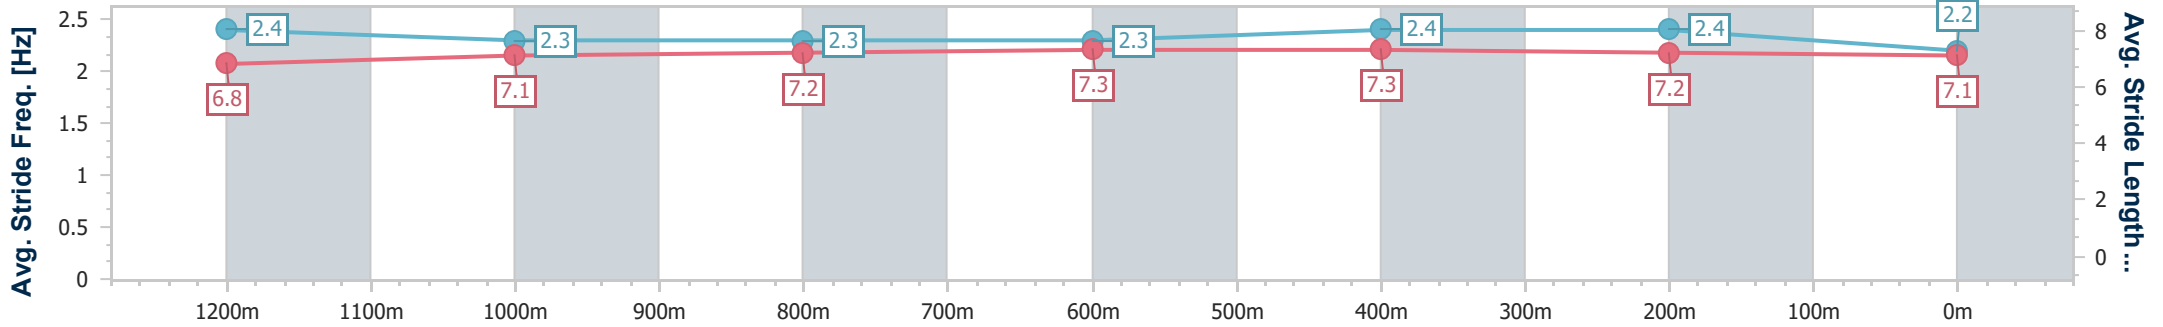

Rockhampton QLD Professional  
 Race 2: Capricornia Yearling Sale \$600,000 Carnival BM70  
 Handicap - 1400m  
 26 March 2024 - 14:20

Track Rating: Heavy 8, Weather: Showers, Rail Position: +8m

Section	Overall	1200m	1000m	800m	600m	400m	200m
Section Times	1:25.87 [5] (0:13.89)	1:11.98 [6] (0:12.16)	0:59.82 [6] (0:12.04)	0:47.78 [6] (0:12.19)	0:35.59 [6] (0:11.37)	0:24.22 [6] (0:11.60)	0:12.62 [6] (0:12.62)
Average Speed [km/h]	51.8	59.2	59.7	60.1	63.4	62.1	57.0
Top Speed [km/h]	60.8	60.4	60.9	62.3	65.6	65.6	58.7
Avg. Dist. to Rail [m]	1.7	0.5	0.5	2.0	3.8	5.7	5.8
Avg. Stride Freq. [Hz]	2.3	2.3	2.3	2.3	2.4	2.4	2.3
Avg. Stride Length [m]	6.8	7.2	7.2	7.2	7.3	7.2	7.0

- [ ] Ranking at each section and finish
- .-.- No data available at this section
- NA No data available

Horse/Jockey Name	Fighting Commando
Final Rank	6
Fastest Section Time (Section)	0:11.53 (600m)
Top Speed [km/h] (Section)	64.1 (400m)
Race State	Finished

Rockhampton QLD Professional  
 Race 2: Capricornia Yearling Sale \$600,000 Carnival BM70  
 Handicap - 1400m  
 26 March 2024 - 14:20

Track Rating: Heavy 8, Weather: Showers, Rail Position: +8m

Section	Overall	1200m	1000m	800m	600m	400m	200m
Section Times	1:25.94 [6] (0:13.36)	1:12.58 [2] (0:11.99)	1:00.59 [2] (0:12.12)	0:48.47 [2] (0:12.28)	0:36.19 [1] (0:11.53)	0:24.66 [2] (0:11.73)	0:12.93 [4] (0:12.93)
Average Speed [km/h]	53.9	59.9	59.3	60.2	62.6	61.3	55.6
Top Speed [km/h]	61.9	60.7	60.2	61.7	64.0	64.1	60.1
Avg. Dist. to Rail [m]	3.1	1.9	1.3	3.4	3.1	3.2	5.3
Avg. Stride Freq. [Hz]	2.4	2.3	2.3	2.3	2.4	2.4	2.2
Avg. Stride Length [m]	6.8	7.1	7.2	7.3	7.3	7.2	7.1

- [ ] Ranking at each section and finish
- .-.- No data available at this section
- NA No data available