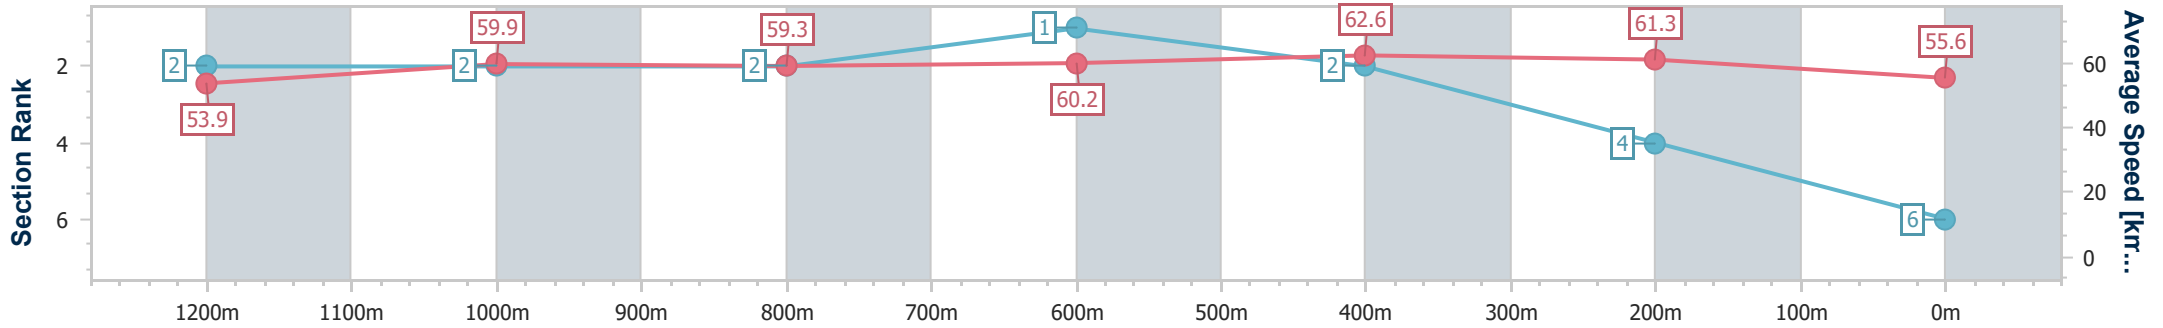

Rockhampton QLD Professional  
 Race 2: Capricornia Yearling Sale \$600,000 Carnival BM70  
 Handicap - 1400m  
 26 March 2024 - 14:20

Track Rating: Heavy 8, Weather: Showers, Rail Position: +8m

Section	Overall	1200m	1000m	800m	600m	400m	200m
Section Times	1:25.87 [5] (0:13.89)	1:11.98 [6] (0:12.16)	0:59.82 [6] (0:12.04)	0:47.78 [6] (0:12.19)	0:35.59 [6] (0:11.37)	0:24.22 [6] (0:11.60)	0:12.62 [6] (0:12.62)
Average Speed [km/h]	51.8	59.2	59.7	60.1	63.4	62.1	57.0
Top Speed [km/h]	60.8	60.4	60.9	62.3	65.6	65.6	58.7
Avg. Dist. to Rail [m]	1.7	0.5	0.5	2.0	3.8	5.7	5.8
Avg. Stride Freq. [Hz]	2.3	2.3	2.3	2.3	2.4	2.4	2.3
Avg. Stride Length [m]	6.8	7.2	7.2	7.2	7.3	7.2	7.0

- [ ] Ranking at each section and finish
- .-.- No data available at this section
- NA No data available

Horse/Jockey Name	Fighting Commando
Final Rank	6
Fastest Section Time (Section)	0:11.53 (600m)
Top Speed [km/h] (Section)	64.1 (400m)
Race State	Finished

Rockhampton QLD Professional  
 Race 2: Capricornia Yearling Sale \$600,000 Carnival BM70  
 Handicap - 1400m  
 26 March 2024 - 14:20

Track Rating: Heavy 8, Weather: Showers, Rail Position: +8m

Section	Overall	1200m	1000m	800m	600m	400m	200m
Section Times	1:25.94 [6] (0:13.36)	1:12.58 [2] (0:11.99)	1:00.59 [2] (0:12.12)	0:48.47 [2] (0:12.28)	0:36.19 [1] (0:11.53)	0:24.66 [2] (0:11.73)	0:12.93 [4] (0:12.93)
Average Speed [km/h]	53.9	59.9	59.3	60.2	62.6	61.3	55.6
Top Speed [km/h]	61.9	60.7	60.2	61.7	64.0	64.1	60.1
Avg. Dist. to Rail [m]	3.1	1.9	1.3	3.4	3.1	3.2	5.3
Avg. Stride Freq. [Hz]	2.4	2.3	2.3	2.3	2.4	2.4	2.2
Avg. Stride Length [m]	6.8	7.1	7.2	7.3	7.3	7.2	7.1