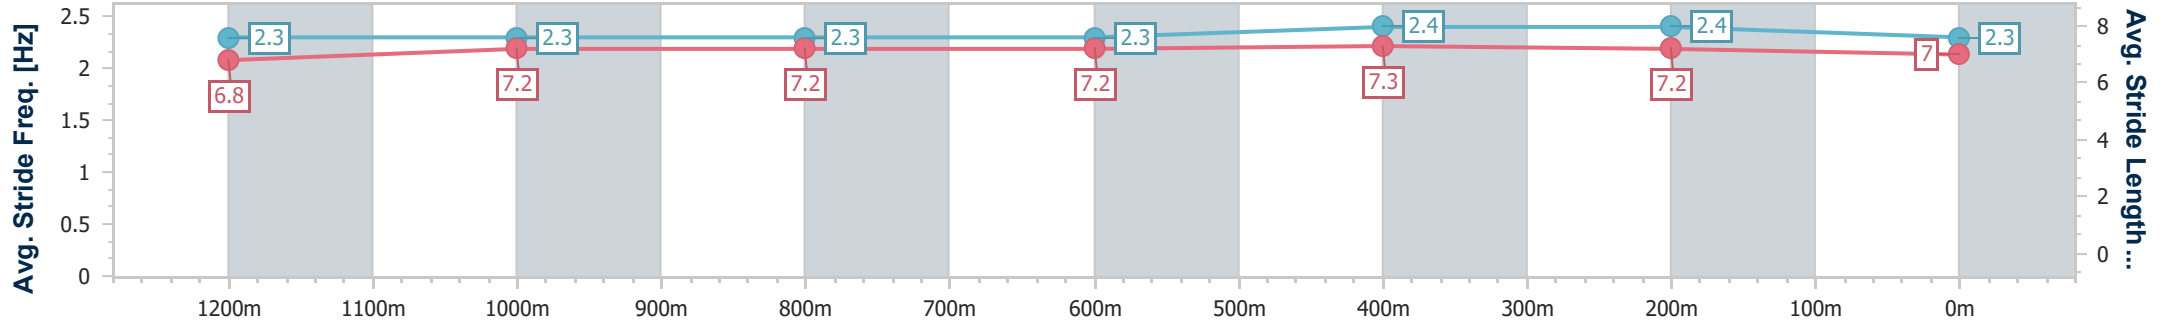

- [ ] Ranking at each section and finish
- .-.- No data available at this section
- NA No data available

Horse/Jockey Name	Top Spy
Final Rank	5
Fastest Section Time (Section)	0:11.37 (600m)
Top Speed [km/h] (Section)	65.6 (400m)
Race State	Finished

Rockhampton QLD Professional  
 Race 2: Capricornia Yearling Sale \$600,000 Carnival BM70  
 Handicap - 1400m  
 26 March 2024 - 14:20

Track Rating: Heavy 8, Weather: Showers, Rail Position: +8m

Section	Overall	1200m	1000m	800m	600m	400m	200m
Section Times	1:25.87 [5] (0:13.89)	1:11.98 [6] (0:12.16)	0:59.82 [6] (0:12.04)	0:47.78 [6] (0:12.19)	0:35.59 [6] (0:11.37)	0:24.22 [6] (0:11.60)	0:12.62 [6] (0:12.62)
Average Speed [km/h]	51.8	59.2	59.7	60.1	63.4	62.1	57.0
Top Speed [km/h]	60.8	60.4	60.9	62.3	65.6	65.6	58.7
Avg. Dist. to Rail [m]	1.7	0.5	0.5	2.0	3.8	5.7	5.8
Avg. Stride Freq. [Hz]	2.3	2.3	2.3	2.3	2.4	2.4	2.3
Avg. Stride Length [m]	6.8	7.2	7.2	7.2	7.3	7.2	7.0