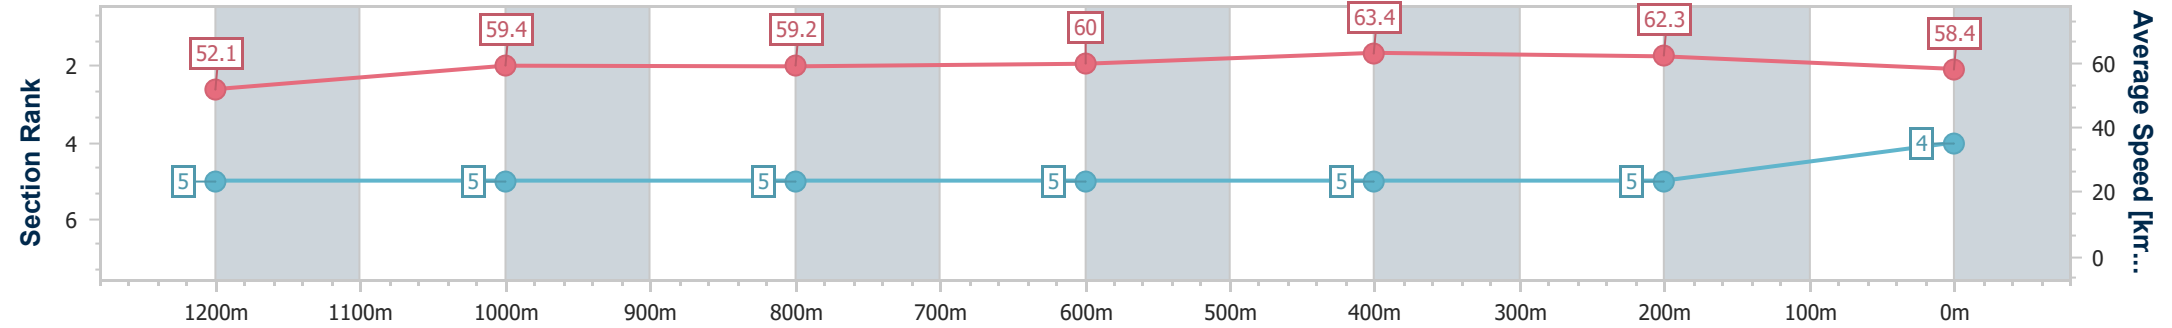

Horse/Jockey Name	Kotabharu
Final Rank	4
Fastest Section Time (Section)	0:11.37 (600m)
Top Speed [km/h] (Section)	64.3 (600m)
Race State	Finished

Rockhampton QLD Professional
Race 2: Capricornia Yearling Sale $600,000 Carnival BM70
Handicap - 1400m
26 March 2024 - 14:20
Track Rating: Heavy 8, Weather: Showers, Rail Position: +8m

Section	Overall	1200m	1000m	800m	600m	400m	200m
Section Times	1:25.44 [4] (0:13.82)	1:11.62 [5] (0:12.12)	0:59.50 [5] (0:12.05)	0:47.45 [5] (0:12.20)	0:35.25 [5] (0:11.37)	0:23.88 [5] (0:11.55)	0:12.33 [5] (0:12.33)
Average Speed [km/h]	52.1	59.4	59.2	60.0	63.4	62.3	58.4
Top Speed [km/h]	61.6	60.3	60.6	63.3	64.3	64.3	60.6
Avg. Dist. to Rail [m]	1.6	2.1	1.4	1.8	3.0	3.0	1.5
Avg. Stride Freq. [Hz]	2.2	2.3	2.3	2.3	2.4	2.4	2.4
Avg. Stride Length [m]	7.0	7.1	7.1	7.1	7.3	7.2	6.9

- [ ] Ranking at each section and finish
- -.-.- No data available at this section
- NA No data available