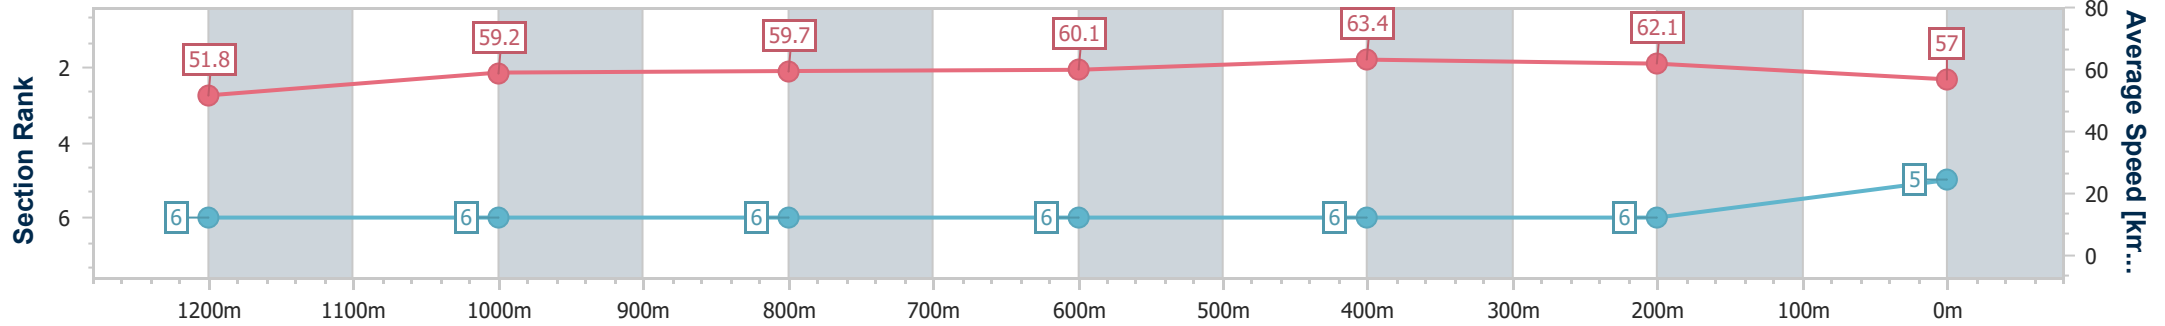

- [ ] Ranking at each section and finish
- .-.- No data available at this section
- NA No data available

Horse/Jockey Name	Top Spy
Final Rank	5
Fastest Section Time (Section)	0:11.37 (600m)
Top Speed [km/h] (Section)	65.6 (400m)
Race State	Finished

Rockhampton QLD Professional  
 Race 2: Capricornia Yearling Sale \$600,000 Carnival BM70  
 Handicap - 1400m  
 26 March 2024 - 14:20

Track Rating: Heavy 8, Weather: Showers, Rail Position: +8m

Section	Overall	1200m	1000m	800m	600m	400m	200m
Section Times	1:25.87 [5] (0:13.89)	1:11.98 [6] (0:12.16)	0:59.82 [6] (0:12.04)	0:47.78 [6] (0:12.19)	0:35.59 [6] (0:11.37)	0:24.22 [6] (0:11.60)	0:12.62 [6] (0:12.62)
Average Speed [km/h]	51.8	59.2	59.7	60.1	63.4	62.1	57.0
Top Speed [km/h]	60.8	60.4	60.9	62.3	65.6	65.6	58.7
Avg. Dist. to Rail [m]	1.7	0.5	0.5	2.0	3.8	5.7	5.8
Avg. Stride Freq. [Hz]	2.3	2.3	2.3	2.3	2.4	2.4	2.3
Avg. Stride Length [m]	6.8	7.2	7.2	7.2	7.3	7.2	7.0