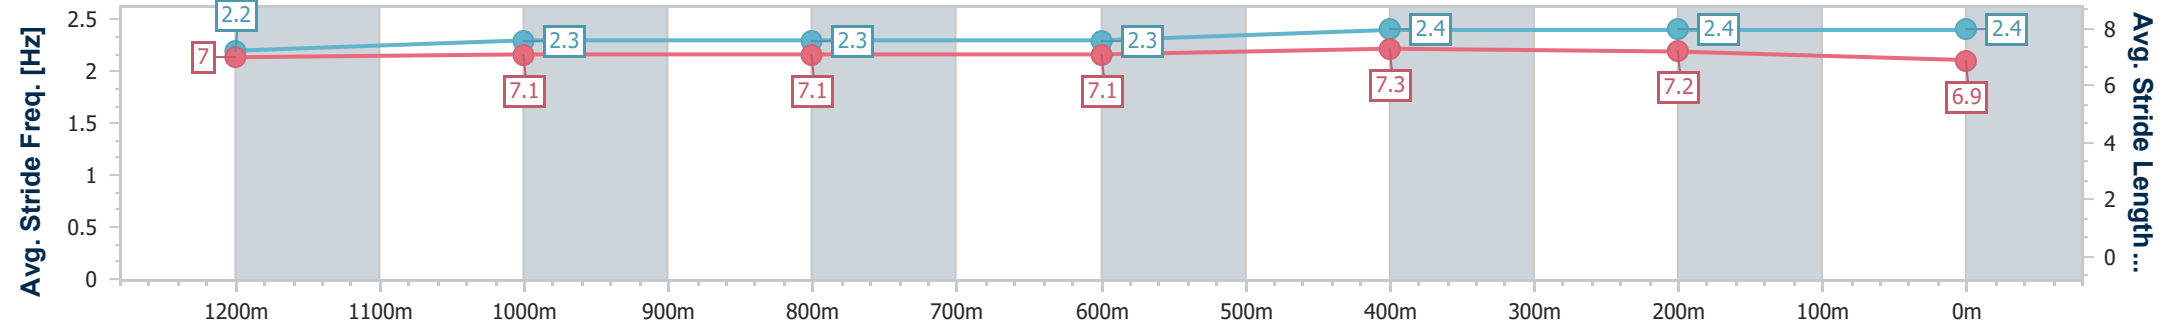

Horse/Jockey Name	Kotabharu
Final Rank	4
Fastest Section Time (Section)	0:11.37 (600m)
Top Speed [km/h] (Section)	64.3 (600m)
Race State	Finished

Rockhampton QLD Professional
Race 2: Capricornia Yearling Sale $600,000 Carnival BM70
Handicap - 1400m
26 March 2024 - 14:20
Track Rating: Heavy 8, Weather: Showers, Rail Position: +8m

Section	Overall	1200m	1000m	800m	600m	400m	200m
Section Times	1:25.44 [4] (0:13.82)	1:11.62 [5] (0:12.12)	0:59.50 [5] (0:12.05)	0:47.45 [5] (0:12.20)	0:35.25 [5] (0:11.37)	0:23.88 [5] (0:11.55)	0:12.33 [5] (0:12.33)
Average Speed [km/h]	52.1	59.4	59.2	60.0	63.4	62.3	58.4
Top Speed [km/h]	61.6	60.3	60.6	63.3	64.3	64.3	60.6
Avg. Dist. to Rail [m]	1.6	2.1	1.4	1.8	3.0	3.0	1.5
Avg. Stride Freq. [Hz]	2.2	2.3	2.3	2.3	2.4	2.4	2.4
Avg. Stride Length [m]	7.0	7.1	7.1	7.1	7.3	7.2	6.9

- [ ] Ranking at each section and finish
- -.-.- No data available at this section
- NA No data available