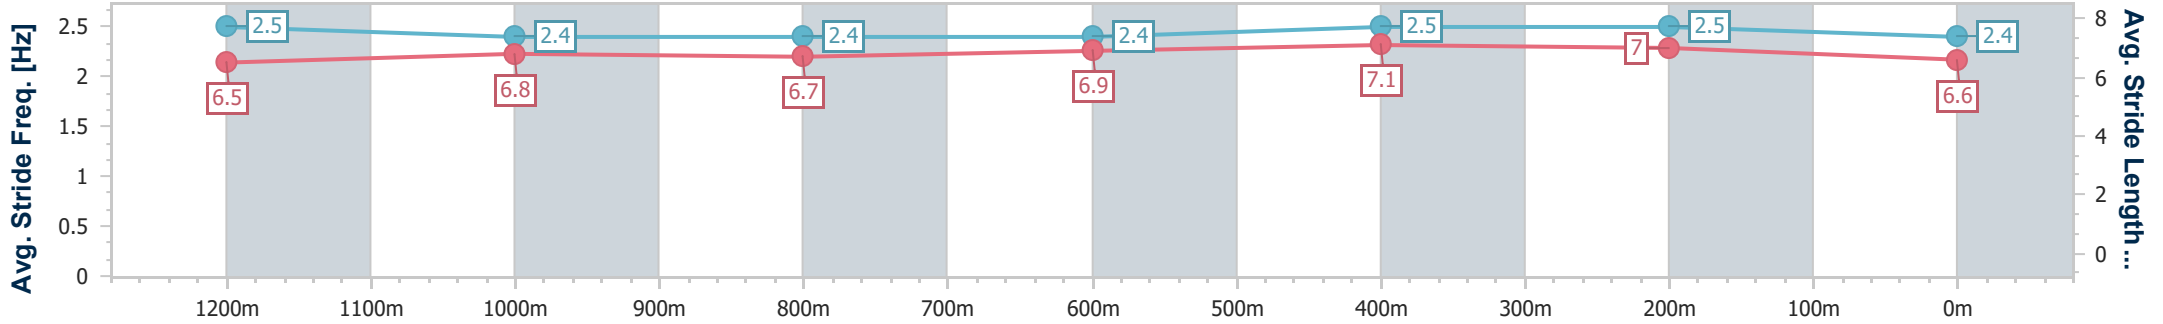

Horse/Jockey Name	Dollar Dollar
Final Rank	2
Fastest Section Time (Section)	0:11.44 (400m)
Top Speed [km/h] (Section)	64.0 (400m)
Race State	Finished

Rockhampton QLD Professional
Race 2: Capricornia Yearling Sale $600,000 Carnival BM70
Handicap - 1400m
26 March 2024 - 14:20
Track Rating: Heavy 8, Weather: Showers, Rail Position: +8m

Section	Overall	1200m	1000m	800m	600m	400m	200m
Section Times	1:25.39 [2] (0:13.59)	1:11.80 [3] (0:12.13)	0:59.67 [4] (0:12.08)	0:47.59 [3] (0:12.23)	0:35.36 [3] (0:11.45)	0:23.91 [4] (0:11.44)	0:12.47 [2] (0:12.47)
Average Speed [km/h]	52.9	59.4	58.8	59.5	62.9	63.0	57.7
Top Speed [km/h]	60.9	61.1	59.8	60.7	63.7	64.0	60.1
Avg. Dist. to Rail [m]	1.3	1.8	2.1	1.6	3.2	4.1	4.9
Avg. Stride Freq. [Hz]	2.5	2.4	2.4	2.4	2.5	2.5	2.4
Avg. Stride Length [m]	6.5	6.8	6.7	6.9	7.1	7.0	6.6

- [ ] Ranking at each section and finish
- -.-.- No data available at this section
- NA No data available