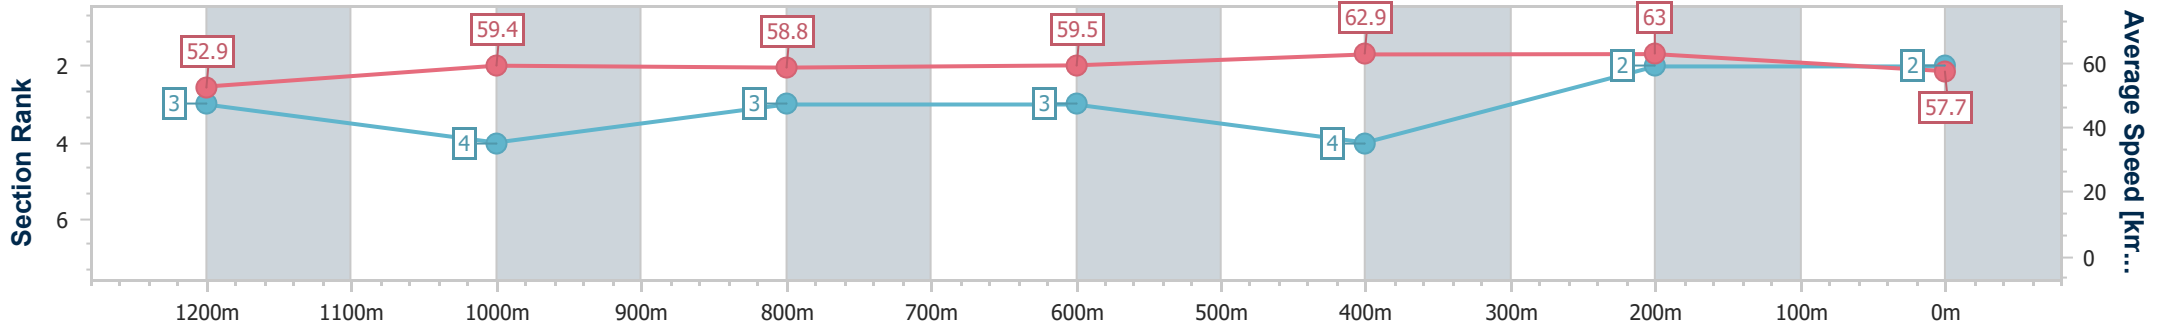

Horse/Jockey Name	Dollar Dollar
Final Rank	2
Fastest Section Time (Section)	0:11.44 (400m)
Top Speed [km/h] (Section)	64.0 (400m)
Race State	Finished

Rockhampton QLD Professional
Race 2: Capricornia Yearling Sale $600,000 Carnival BM70
Handicap - 1400m
26 March 2024 - 14:20
Track Rating: Heavy 8, Weather: Showers, Rail Position: +8m

Section	Overall	1200m	1000m	800m	600m	400m	200m
Section Times	1:25.39 [2] (0:13.59)	1:11.80 [3] (0:12.13)	0:59.67 [4] (0:12.08)	0:47.59 [3] (0:12.23)	0:35.36 [3] (0:11.45)	0:23.91 [4] (0:11.44)	0:12.47 [2] (0:12.47)
Average Speed [km/h]	52.9	59.4	58.8	59.5	62.9	63.0	57.7
Top Speed [km/h]	60.9	61.1	59.8	60.7	63.7	64.0	60.1
Avg. Dist. to Rail [m]	1.3	1.8	2.1	1.6	3.2	4.1	4.9
Avg. Stride Freq. [Hz]	2.5	2.4	2.4	2.4	2.5	2.5	2.4
Avg. Stride Length [m]	6.5	6.8	6.7	6.9	7.1	7.0	6.6

- [ ] Ranking at each section and finish
- -.-.- No data available at this section
- NA No data available