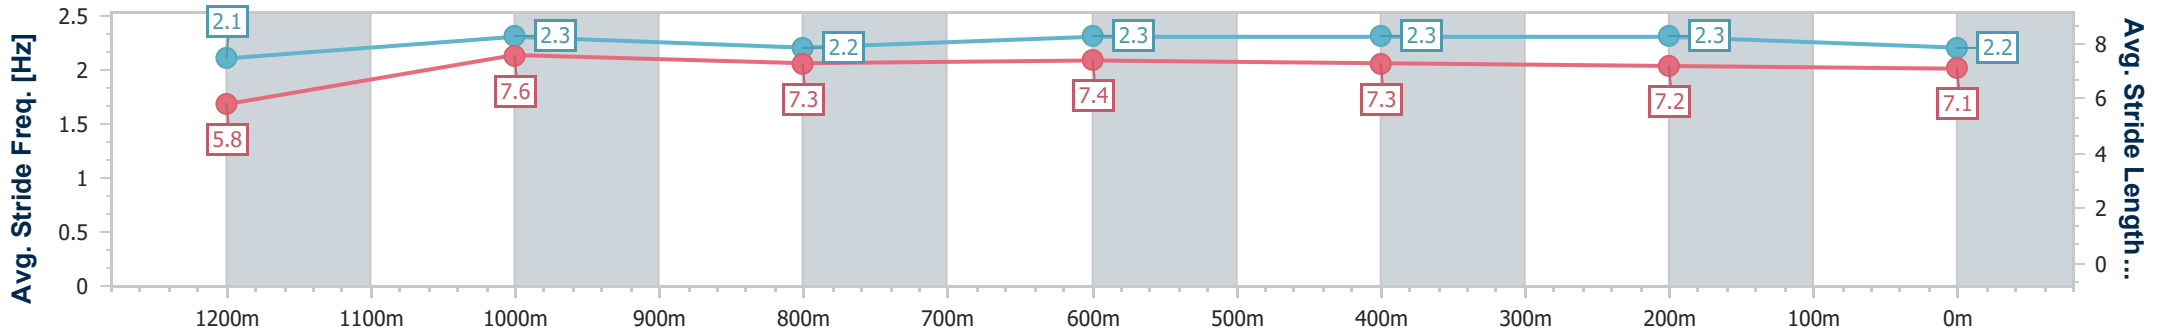

Horse/Jockey Name	Prince Of Sooview
Final Rank	3
Fastest Section Time (Section)	0:08.13 (Overall)
Top Speed [km/h] (Section)	66.5 (1200m)
Race State	Finished

Toowoomba QLD Professional
Race 1: GRIZZLY OFF THE GRID Class 1 Handicap - 1300m
23 March 2024 - 17:21
Track Rating: Good 4, Weather: Fine, Rail Position: +2m Entire

Section	Overall	1200m	1000m	800m	600m	400m	200m
Section Times	1:20.28 [3] (0:08.13)	1:12.15 [2] (0:11.26)	1:00.89 [1] (0:12.21)	0:48.68 [1] (0:12.11)	0:36.57 [1] (0:11.97)	0:24.60 [1] (0:12.01)	0:12.59 [1] (0:12.59)
Average Speed [km/h]	44.4	64.1	60.0	60.5	61.1	60.2	57.1
Top Speed [km/h]	60.0	66.5	63.7	63.5	63.6	61.2	59.3
Avg. Dist. to Rail [m]	11.9	6.9	4.5	4.3	3.0	1.3	0.3
Avg. Stride Freq. [Hz]	2.1	2.3	2.2	2.3	2.3	2.3	2.2
Avg. Stride Length [m]	5.8	7.6	7.3	7.4	7.3	7.2	7.1

- [ ] Ranking at each section and finish
- -.-.- No data available at this section
- NA No data available