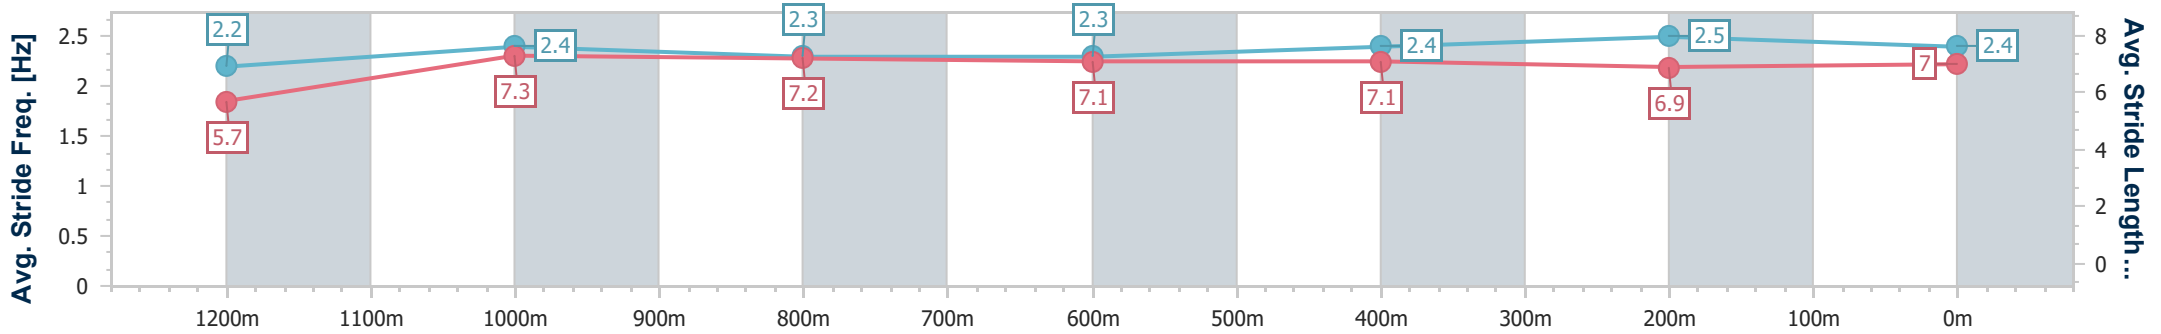

Toowoomba QLD Professional
 Race 1: GRIZZLY OFF THE GRID Class 1 Handicap - 1300m
 23 March 2024 - 17:21
 Track Rating: Good 4, Weather: Fine, Rail Position: +2m Entire

Section	Overall	1200m	1000m	800m	600m	400m	200m
Section Times	1:19.70 [1] (0:08.09)	1:11.61 [1] (0:11.65)	0:59.96 [2] (0:12.19)	0:47.77 [3] (0:12.26)	0:35.51 [3] (0:11.84)	0:23.67 [4] (0:11.70)	0:11.97 [2]
Average Speed [km/h]	44.6	61.9	59.5	59.6	62.0	62.4	60.0
Top Speed [km/h]	59.7	63.9	62.3	61.5	62.7	63.8	63.1
Avg. Dist. to Rail [m]	6.2	2.6	2.2	4.0	3.7	3.8	4.1
Avg. Stride Freq. [Hz]	2.2	2.4	2.3	2.3	2.4	2.5	2.4
Avg. Stride Length [m]	5.7	7.3	7.2	7.1	7.1	6.9	7.0