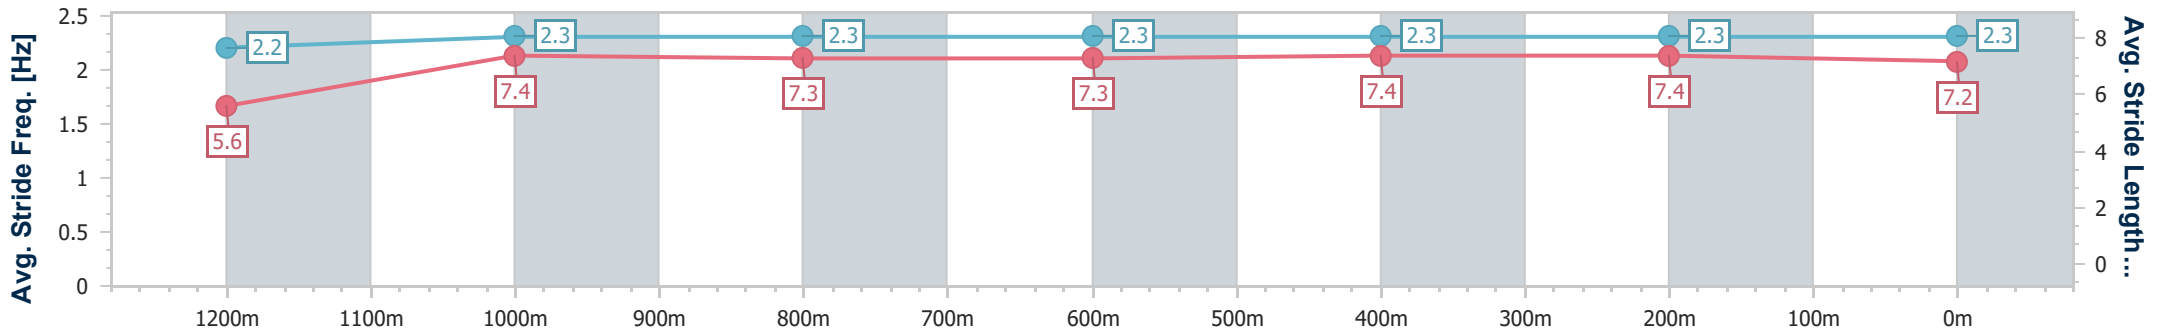

Horse/Jockey Name	Southampton Dock
Final Rank	5
Fastest Section Time (Section)	0:08.18 (Overall)
Top Speed [km/h] (Section)	63.1 (1200m)
Race State	Finished

Toowoomba QLD Professional
Race 1: GRIZZLY OFF THE GRID Class 1 Handicap - 1300m
23 March 2024 - 17:21
Track Rating: Good 4, Weather: Fine, Rail Position: +2m Entire

Section	Overall	1200m	1000m	800m	600m	400m	200m
Section Times	1:20.50 [5] (0:08.18)	1:12.32 [3] (0:11.87)	1:00.45 [5] (0:12.20)	0:48.25 [7] (0:12.23)	0:36.02 [7] (0:11.99)	0:24.03 [5] (0:11.94)	0:12.09 [5] (0:12.09)
Average Speed [km/h]	44.0	60.7	59.5	59.4	61.4	60.9	59.6
Top Speed [km/h]	58.1	63.1	61.8	61.2	62.7	62.0	61.0
Avg. Dist. to Rail [m]	3.8	1.5	2.5	3.2	4.1	2.6	2.9
Avg. Stride Freq. [Hz]	2.2	2.3	2.3	2.3	2.3	2.3	2.3
Avg. Stride Length [m]	5.6	7.4	7.3	7.3	7.4	7.4	7.2

- [ ] Ranking at each section and finish
- -.-.- No data available at this section
- NA No data available