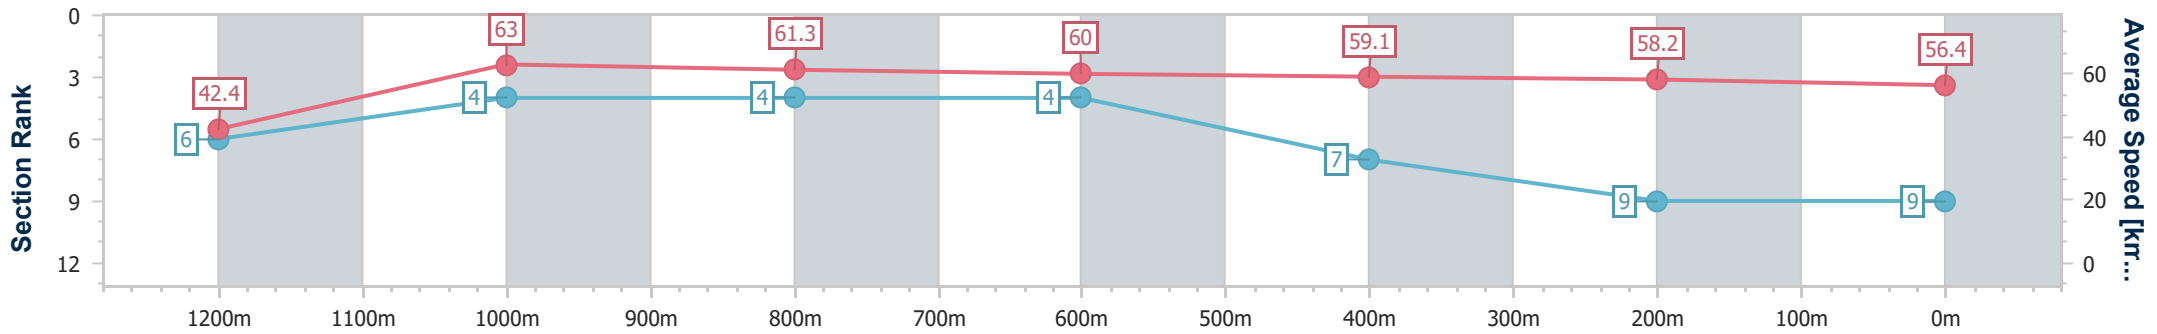

Toowoomba QLD Professional
 Race 1: GRIZZLY OFF THE GRID Class 1 Handicap - 1300m
 23 March 2024 - 17:21
 Track Rating: Good 4, Weather: Fine, Rail Position: +2m Entire

Section	Overall	1200m	1000m	800m	600m	400m	200m
Section Times	1:21.19 [8] (0:08.20)	1:12.99 [4] (0:11.61)	1:01.38 [3] (0:12.01)	0:49.37 [2] (0:12.11)	0:37.26 [2] (0:12.07)	0:25.19 [3] (0:12.40)	0:12.79 [4] (0:12.79)
Average Speed [km/h]	44.7	62.1	61.0	60.5	61.1	59.0	55.7
Top Speed [km/h]	44.9	63.0	63.3	61.5	62.3	61.6	59.3
Avg. Dist. to Rail [m]	4.5	2.6	4.1	4.1	4.5	3.7	4.0
Avg. Stride Freq. [Hz]	2.0	2.2	2.2	2.2	2.2	2.2	2.1
Avg. Stride Length [m]	6.2	7.9	7.9	7.8	7.6	7.6	7.5

- [] Ranking at each section and finish
- .-.- No data available at this section
- NA No data available

Horse/Jockey Name	Cygnnet River
Final Rank	9
Fastest Section Time (Section)	0:08.52 (Overall)
Top Speed [km/h] (Section)	64.6 (1200m)
Race State	Finished

Toowoomba QLD Professional
 Race 1: GRIZZLY OFF THE GRID Class 1 Handicap - 1300m
 23 March 2024 - 17:21
 Track Rating: Good 4, Weather: Fine, Rail Position: +2m Entire

Section	Overall	1200m	1000m	800m	600m	400m	200m
Section Times	1:21.98 [9] (0:08.52)	1:13.46 [6] (0:11.46)	1:02.00 [4] (0:11.99)	0:50.01 [4] (0:12.25)	0:37.76 [4] (0:12.50)	0:25.26 [7] (0:12.50)	0:12.76 [9] (0:12.76)
Average Speed [km/h]	42.4	63.0	61.3	60.0	59.1	58.2	56.4
Top Speed [km/h]	61.0	64.6	63.2	61.7	60.8	60.0	57.4
Avg. Dist. to Rail [m]	10.4	6.0	6.4	5.7	5.0	3.5	4.0
Avg. Stride Freq. [Hz]	2.1	2.4	2.4	2.4	2.4	2.3	2.3
Avg. Stride Length [m]	5.7	7.3	7.1	7.0	6.8	6.9	6.9