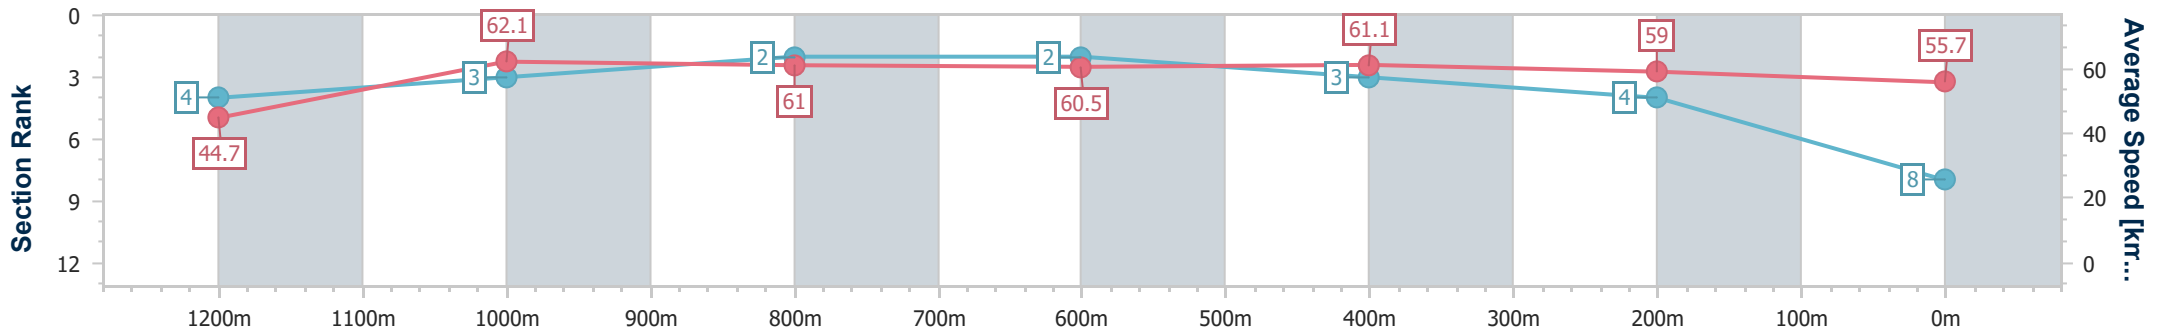

- [] Ranking at each section and finish
- .-.- No data available at this section
- NA No data available

Horse/Jockey Name	Electric
Final Rank	8
Fastest Section Time (Section)	0:08.20 (Overall)
Top Speed [km/h] (Section)	63.3 (1000m)
Race State	Finished

Toowoomba QLD Professional
 Race 1: GRIZZLY OFF THE GRID Class 1 Handicap - 1300m
 23 March 2024 - 17:21
 Track Rating: Good 4, Weather: Fine, Rail Position: +2m Entire

Section	Overall	1200m	1000m	800m	600m	400m	200m
Section Times	1:21.19 [8] (0:08.20)	1:12.99 [4] (0:11.61)	1:01.38 [3] (0:12.01)	0:49.37 [2] (0:12.11)	0:37.26 [2] (0:12.07)	0:25.19 [3] (0:12.40)	0:12.79 [4] (0:12.79)
Average Speed [km/h]	44.7	62.1	61.0	60.5	61.1	59.0	55.7
Top Speed [km/h]	44.9	63.0	63.3	61.5	62.3	61.6	59.3
Avg. Dist. to Rail [m]	4.5	2.6	4.1	4.1	4.5	3.7	4.0
Avg. Stride Freq. [Hz]	2.0	2.2	2.2	2.2	2.2	2.2	2.1
Avg. Stride Length [m]	6.2	7.9	7.9	7.8	7.6	7.6	7.5