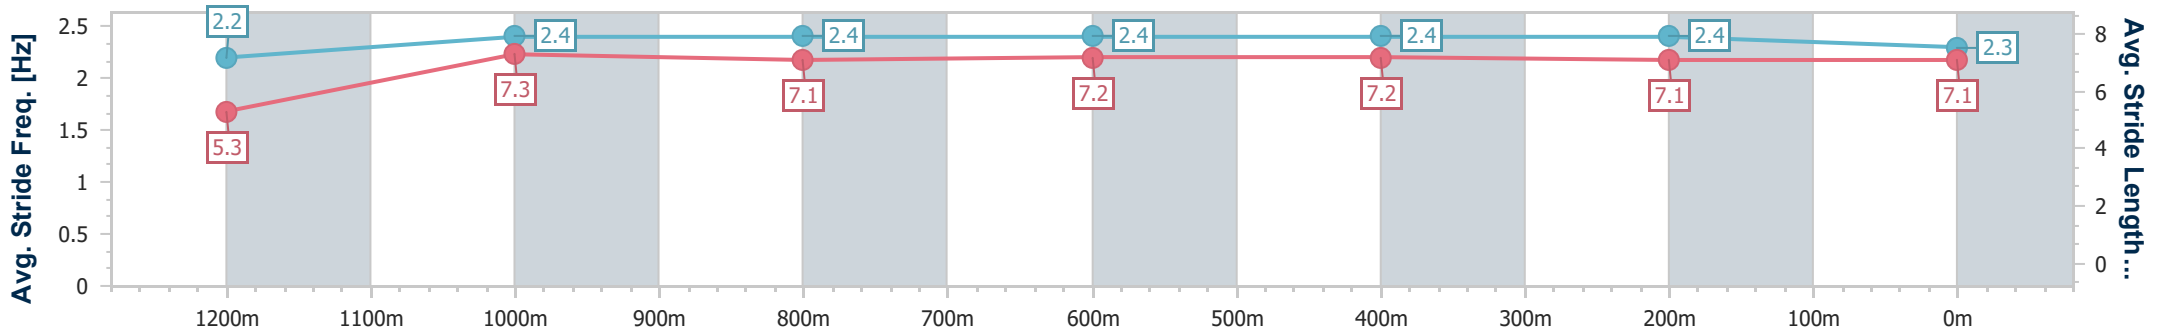

Horse/Jockey Name	Bankroll Babe
Final Rank	4
Fastest Section Time (Section)	0:08.56 (Overall)
Top Speed [km/h] (Section)	63.8 (600m)
Race State	Finished

Toowoomba QLD Professional
Race 1: GRIZZLY OFF THE GRID Class 1 Handicap - 1300m
23 March 2024 - 17:21
Track Rating: Good 4, Weather: Fine, Rail Position: +2m Entire

Section	Overall	1200m	1000m	800m	600m	400m	200m
Section Times	1:20.41 [4] (0:08.56)	1:11.85 [7] (0:11.54)	1:00.31 [6] (0:12.06)	0:48.25 [5] (0:12.08)	0:36.17 [5] (0:11.70)	0:24.47 [2] (0:12.09)	0:12.38 [3] (0:12.38)
Average Speed [km/h]	42.2	62.6	60.7	60.9	63.0	60.6	58.1
Top Speed [km/h]	60.4	63.7	63.0	62.8	63.8	61.7	59.5
Avg. Dist. to Rail [m]	10.7	5.5	5.7	5.0	4.8	4.7	4.8
Avg. Stride Freq. [Hz]	2.2	2.4	2.4	2.4	2.4	2.4	2.3
Avg. Stride Length [m]	5.3	7.3	7.1	7.2	7.2	7.1	7.1

- [ ] Ranking at each section and finish
- -.-.- No data available at this section
- NA No data available