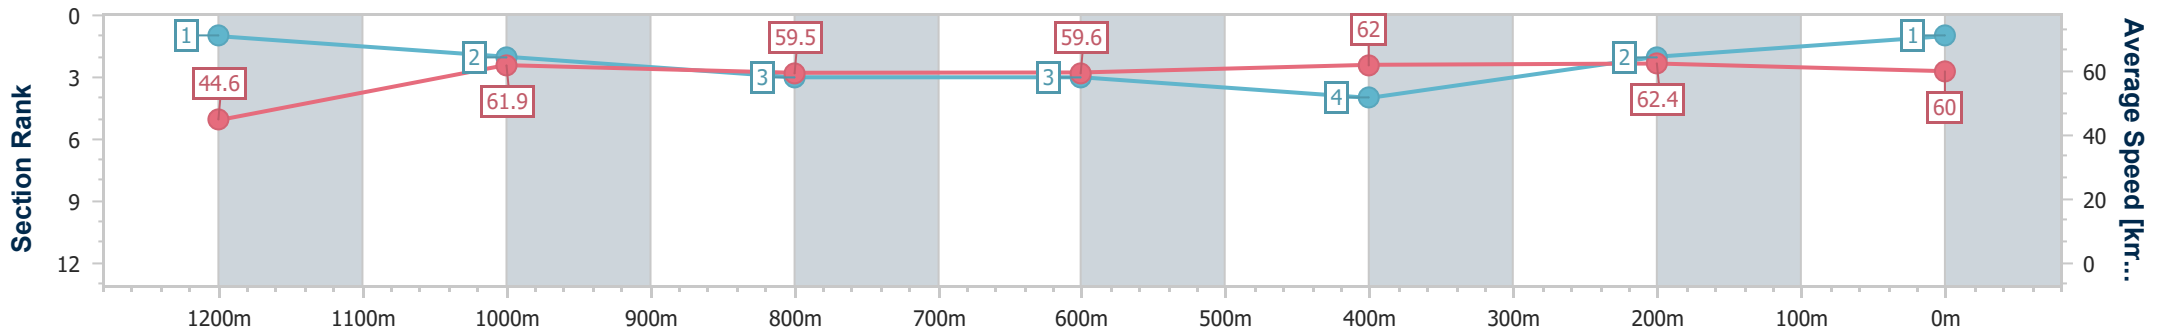

Horse/Jockey Name	Take A Picture
Final Rank	1
Fastest Section Time (Section)	0:08.09 (Overall)
Top Speed [km/h] (Section)	63.9 (1200m)
Race State	Finished

Toowoomba QLD Professional
Race 1: GRIZZLY OFF THE GRID Class 1 Handicap - 1300m
23 March 2024 - 17:21
Track Rating: Good 4, Weather: Fine, Rail Position: +2m Entire

Section	Overall	1200m	1000m	800m	600m	400m	200m
Section Times	1:19.70 [1] (0:08.09)	1:11.61 [1] (0:11.65)	0:59.96 [2] (0:12.19)	0:47.77 [3] (0:12.26)	0:35.51 [3] (0:11.84)	0:23.67 [4] (0:11.70)	0:11.97 [2]
Average Speed [km/h]	44.6	61.9	59.5	59.6	62.0	62.4	60.0
Top Speed [km/h]	59.7	63.9	62.3	61.5	62.7	63.8	63.1
Avg. Dist. to Rail [m]	6.2	2.6	2.2	4.0	3.7	3.8	4.1
Avg. Stride Freq. [Hz]	2.2	2.4	2.3	2.3	2.4	2.5	2.4
Avg. Stride Length [m]	5.7	7.3	7.2	7.1	7.1	6.9	7.0

- [ ] Ranking at each section and finish
- -.-.- No data available at this section
- NA No data available