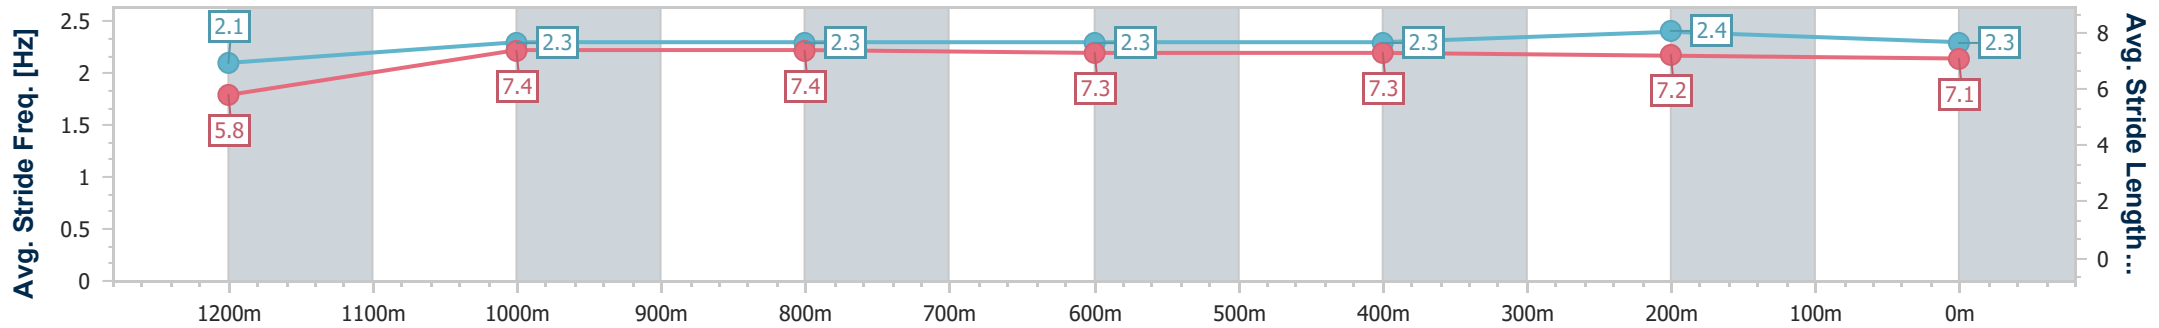

Toowoomba QLD Professional

Race 1: GRIZZLY OFF THE GRID Class 1 Handicap - 1300m

23 March 2024 - 17:21

Track Rating: Good 4, Weather: Fine, Rail Position: +2m Entire

Section	Overall	1200m	1000m	800m	600m	400m	200m
Section Times	1:20.89 [6] (0:08.89)	1:12.00 [9] (0:11.65)	1:00.35 [9] (0:11.98)	0:48.37 [9] (0:12.13)	0:36.24 [8] (0:12.29)	0:23.95 [9] (0:11.99)	0:11.96 [8]
Average Speed [km/h]	40.4	61.9	60.8	59.7	60.0	60.9	60.2
Top Speed [km/h]	61.2	62.8	62.0	61.6	62.0	61.6	61.1
Avg. Dist. to Rail [m]	6.8	2.9	2.5	3.2	4.8	4.2	3.9
Avg. Stride Freq. [Hz]	2.3	2.4	2.4	2.4	2.4	2.4	2.4
Avg. Stride Length [m]	5.0	7.2	7.1	7.0	6.9	7.0	7.0

- [] Ranking at each section and finish
- .-.- No data available at this section
- NA No data available

Horse/Jockey Name	Distant Secret
Final Rank	7
Fastest Section Time (Section)	0:08.26 (Overall)
Top Speed [km/h] (Section)	62.4 (600m)
Race State	Finished

Toowoomba QLD Professional
 Race 1: GRIZZLY OFF THE GRID Class 1 Handicap - 1300m
 23 March 2024 - 17:21
 Track Rating: Good 4, Weather: Fine, Rail Position: +2m Entire

Section	Overall	1200m	1000m	800m	600m	400m	200m
Section Times	1:20.94 [7] (0:08.26)	1:12.68 [5] (0:11.89)	1:00.79 [7] (0:12.24)	0:48.55 [8] (0:12.30)	0:36.25 [9] (0:12.03)	0:24.22 [8] (0:11.95)	0:12.27 [7] (0:12.27)
Average Speed [km/h]	43.5	60.9	59.8	59.6	60.9	60.8	58.7
Top Speed [km/h]	57.7	62.1	62.0	61.8	62.4	61.6	59.7
Avg. Dist. to Rail [m]	7.5	4.8	4.8	4.9	3.8	3.2	6.7
Avg. Stride Freq. [Hz]	2.1	2.3	2.3	2.3	2.3	2.4	2.3
Avg. Stride Length [m]	5.8	7.4	7.4	7.3	7.3	7.2	7.1