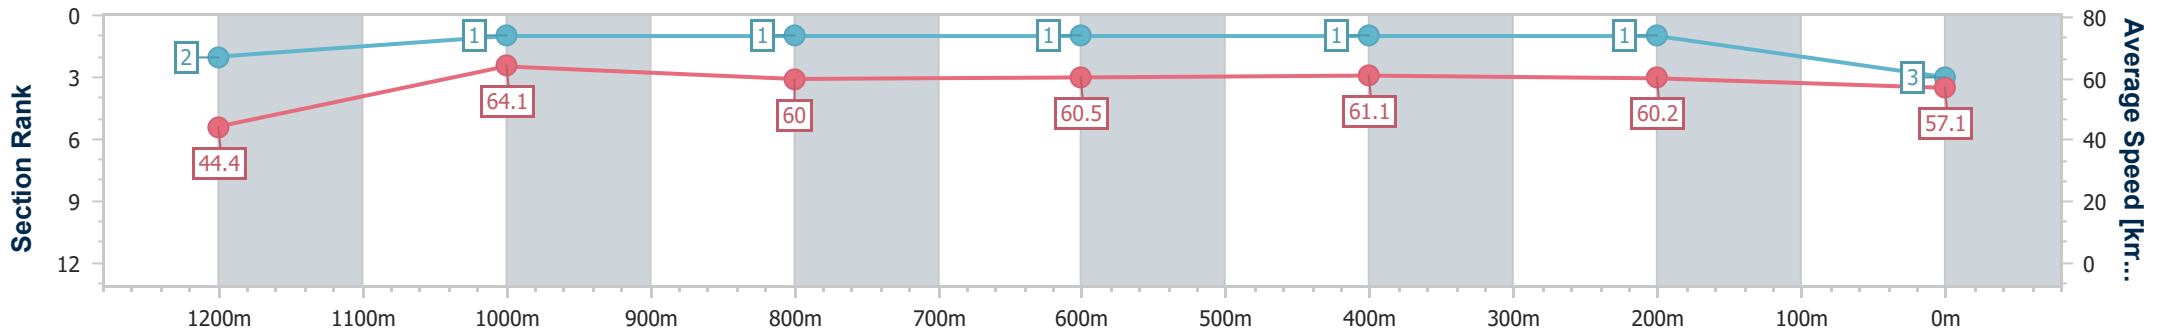

Horse/Jockey Name	Prince Of Sooview
Final Rank	3
Fastest Section Time (Section)	0:08.13 (Overall)
Top Speed [km/h] (Section)	66.5 (1200m)
Race State	Finished

Toowoomba QLD Professional
Race 1: GRIZZLY OFF THE GRID Class 1 Handicap - 1300m
23 March 2024 - 17:21
Track Rating: Good 4, Weather: Fine, Rail Position: +2m Entire

Section	Overall	1200m	1000m	800m	600m	400m	200m
Section Times	1:20.28 [3] (0:08.13)	1:12.15 [2] (0:11.26)	1:00.89 [1] (0:12.21)	0:48.68 [1] (0:12.11)	0:36.57 [1] (0:11.97)	0:24.60 [1] (0:12.01)	0:12.59 [1] (0:12.59)
Average Speed [km/h]	44.4	64.1	60.0	60.5	61.1	60.2	57.1
Top Speed [km/h]	60.0	66.5	63.7	63.5	63.6	61.2	59.3
Avg. Dist. to Rail [m]	11.9	6.9	4.5	4.3	3.0	1.3	0.3
Avg. Stride Freq. [Hz]	2.1	2.3	2.2	2.3	2.3	2.3	2.2
Avg. Stride Length [m]	5.8	7.6	7.3	7.4	7.3	7.2	7.1

- [ ] Ranking at each section and finish
- -.-.- No data available at this section
- NA No data available