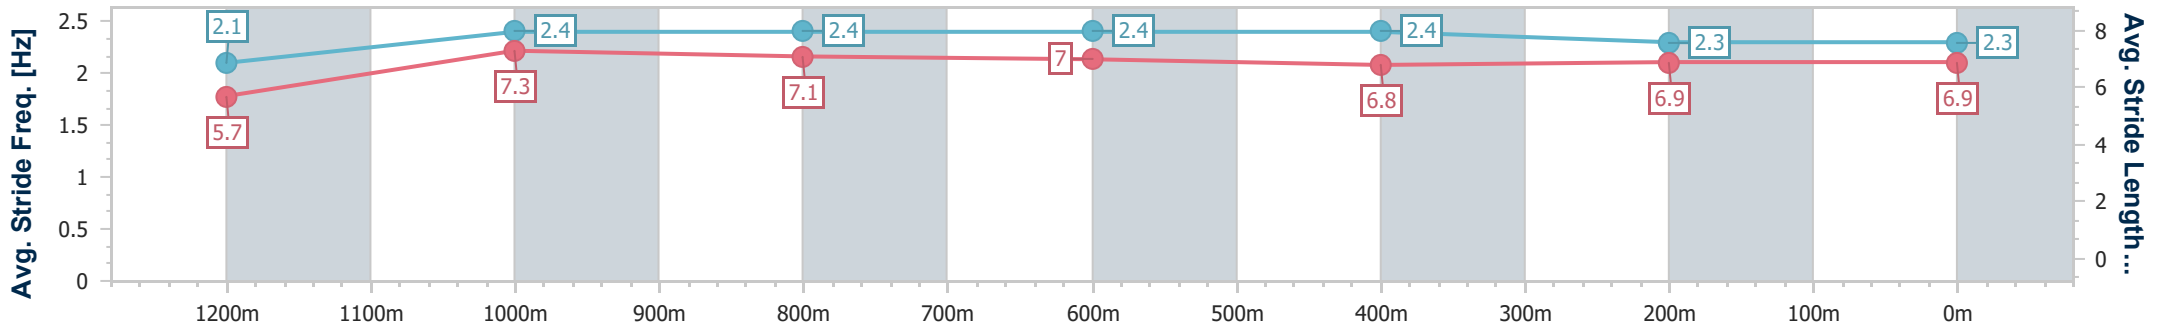

Toowoomba QLD Professional
 Race 1: GRIZZLY OFF THE GRID Class 1 Handicap - 1300m
 23 March 2024 - 17:21
 Track Rating: Good 4, Weather: Fine, Rail Position: +2m Entire

Section	Overall	1200m	1000m	800m	600m	400m	200m
Section Times	1:21.19 [8] (0:08.20)	1:12.99 [4] (0:11.61)	1:01.38 [3] (0:12.01)	0:49.37 [2] (0:12.11)	0:37.26 [2] (0:12.07)	0:25.19 [3] (0:12.40)	0:12.79 [4] (0:12.79)
Average Speed [km/h]	44.7	62.1	61.0	60.5	61.1	59.0	55.7
Top Speed [km/h]	44.9	63.0	63.3	61.5	62.3	61.6	59.3
Avg. Dist. to Rail [m]	4.5	2.6	4.1	4.1	4.5	3.7	4.0
Avg. Stride Freq. [Hz]	2.0	2.2	2.2	2.2	2.2	2.2	2.1
Avg. Stride Length [m]	6.2	7.9	7.9	7.8	7.6	7.6	7.5

- [] Ranking at each section and finish
- .-.- No data available at this section
- NA No data available

Horse/Jockey Name	Cygnnet River
Final Rank	9
Fastest Section Time (Section)	0:08.52 (Overall)
Top Speed [km/h] (Section)	64.6 (1200m)
Race State	Finished

Toowoomba QLD Professional
 Race 1: GRIZZLY OFF THE GRID Class 1 Handicap - 1300m
 23 March 2024 - 17:21
 Track Rating: Good 4, Weather: Fine, Rail Position: +2m Entire

Section	Overall	1200m	1000m	800m	600m	400m	200m
Section Times	1:21.98 [9] (0:08.52)	1:13.46 [6] (0:11.46)	1:02.00 [4] (0:11.99)	0:50.01 [4] (0:12.25)	0:37.76 [4] (0:12.50)	0:25.26 [7] (0:12.50)	0:12.76 [9] (0:12.76)
Average Speed [km/h]	42.4	63.0	61.3	60.0	59.1	58.2	56.4
Top Speed [km/h]	61.0	64.6	63.2	61.7	60.8	60.0	57.4
Avg. Dist. to Rail [m]	10.4	6.0	6.4	5.7	5.0	3.5	4.0
Avg. Stride Freq. [Hz]	2.1	2.4	2.4	2.4	2.4	2.3	2.3
Avg. Stride Length [m]	5.7	7.3	7.1	7.0	6.8	6.9	6.9

- [] Ranking at each section and finish
- .-.- No data available at this section
- NA No data available