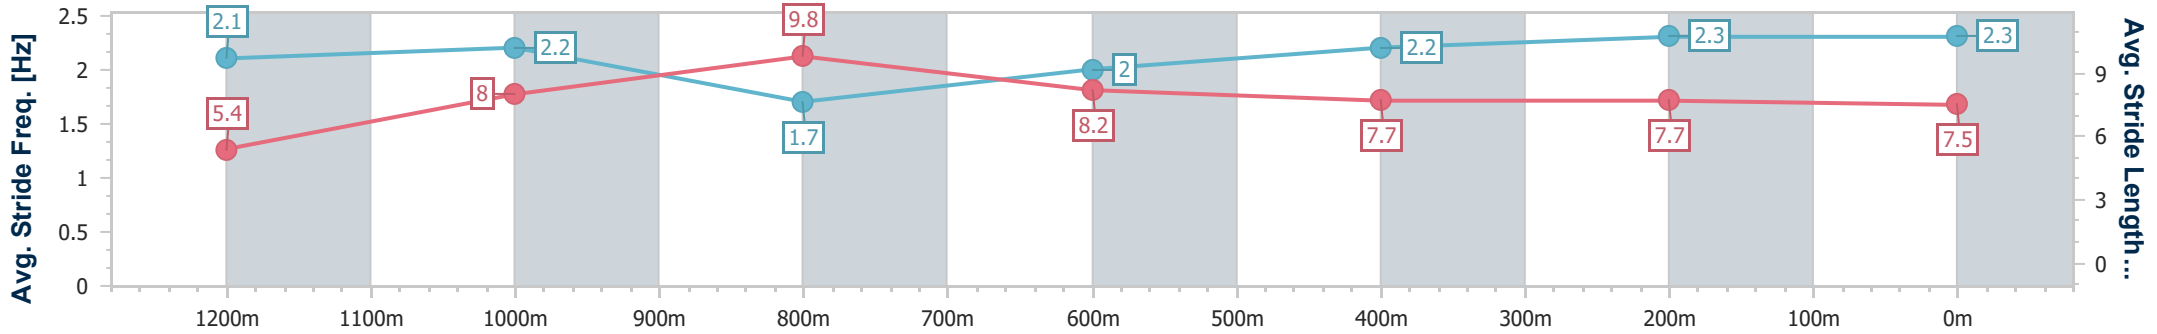

Toowoomba QLD Professional
 Race 1: GRIZZLY OFF THE GRID Class 1 Handicap - 1300m
 23 March 2024 - 17:21
 Track Rating: Good 4, Weather: Fine, Rail Position: +2m Entire

Section	Overall	1200m	1000m	800m	600m	400m	200m
Section Times	1:20.09 [2] (0:08.78)	1:11.31 [8] (0:11.48)	0:59.83 [8] (0:11.96)	0:47.87 [6] (0:12.26)	0:35.61 [6] (0:12.20)	0:23.41 [6] (0:11.78)	0:11.63 [6] (0:11.63)
Average Speed [km/h]	40.9	63.0	61.2	60.0	60.8	62.1	61.9
Top Speed [km/h]	62.5	63.9	63.2	62.5	62.0	63.2	63.2
Avg. Dist. to Rail [m]	11.3	6.1	5.5	5.3	5.8	5.1	5.0
Avg. Stride Freq. [Hz]	2.1	2.2	1.7	2.0	2.2	2.3	2.3
Avg. Stride Length [m]	5.4	8.0	9.8	8.2	7.7	7.7	7.5