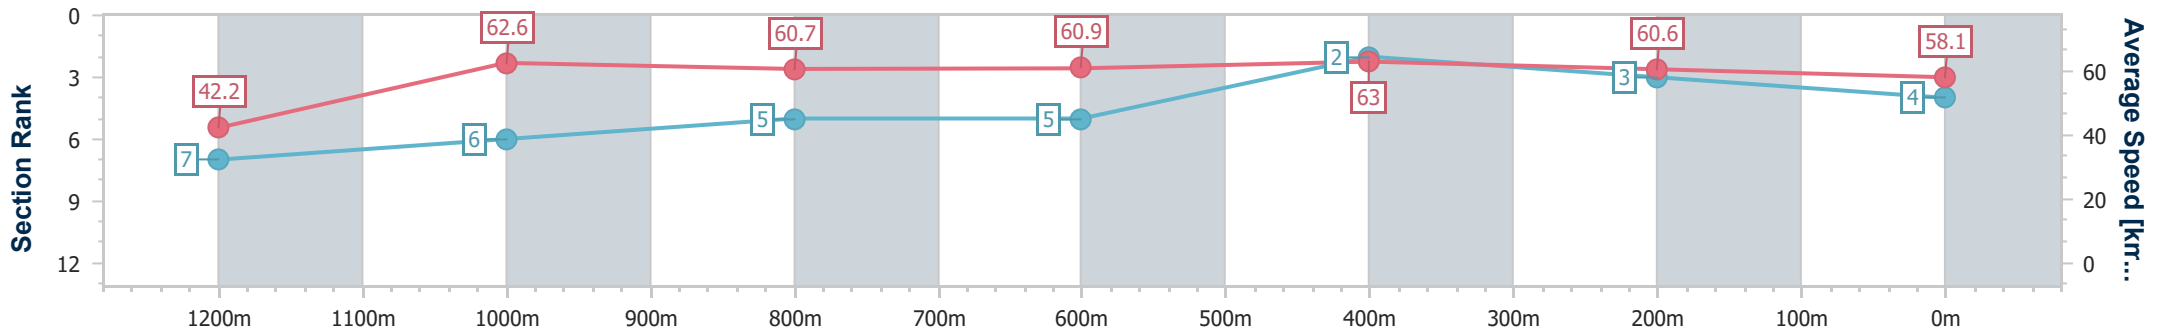

Horse/Jockey Name	Bankroll Babe
Final Rank	4
Fastest Section Time (Section)	0:08.56 (Overall)
Top Speed [km/h] (Section)	63.8 (600m)
Race State	Finished

Toowoomba QLD Professional
Race 1: GRIZZLY OFF THE GRID Class 1 Handicap - 1300m
23 March 2024 - 17:21
Track Rating: Good 4, Weather: Fine, Rail Position: +2m Entire

Section	Overall	1200m	1000m	800m	600m	400m	200m
Section Times	1:20.41 [4] (0:08.56)	1:11.85 [7] (0:11.54)	1:00.31 [6] (0:12.06)	0:48.25 [5] (0:12.08)	0:36.17 [5] (0:11.70)	0:24.47 [2] (0:12.09)	0:12.38 [3] (0:12.38)
Average Speed [km/h]	42.2	62.6	60.7	60.9	63.0	60.6	58.1
Top Speed [km/h]	60.4	63.7	63.0	62.8	63.8	61.7	59.5
Avg. Dist. to Rail [m]	10.7	5.5	5.7	5.0	4.8	4.7	4.8
Avg. Stride Freq. [Hz]	2.2	2.4	2.4	2.4	2.4	2.4	2.3
Avg. Stride Length [m]	5.3	7.3	7.1	7.2	7.2	7.1	7.1

- [ ] Ranking at each section and finish
- -.-.- No data available at this section
- NA No data available