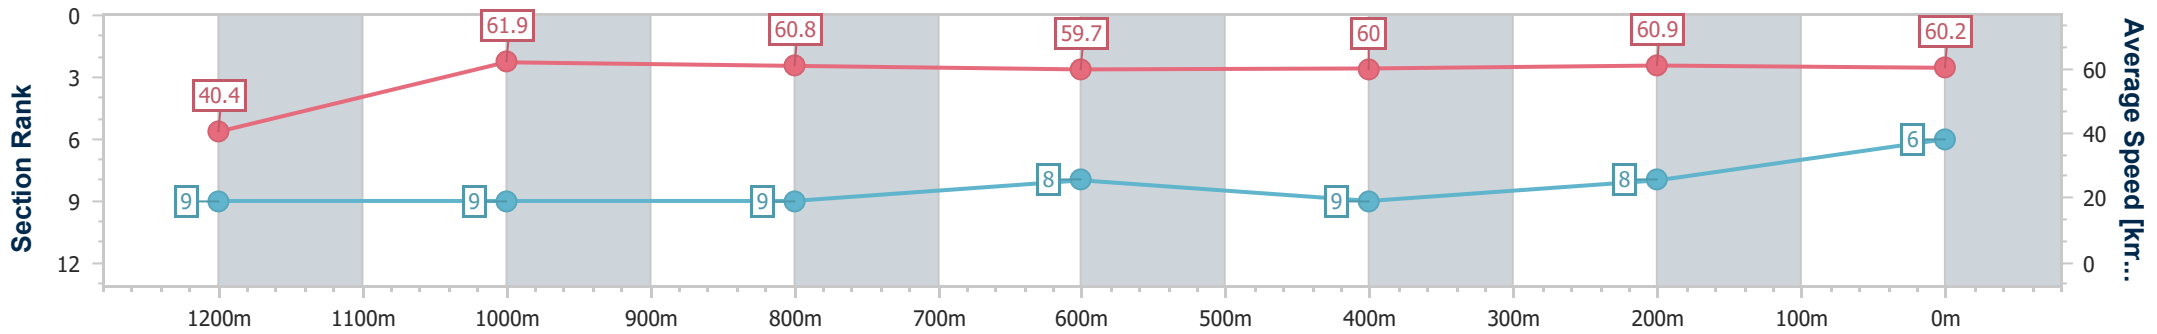

Toowoomba QLD Professional

Race 1: GRIZZLY OFF THE GRID Class 1 Handicap - 1300m

23 March 2024 - 17:21

Track Rating: Good 4, Weather: Fine, Rail Position: +2m Entire

Section	Overall	1200m	1000m	800m	600m	400m	200m
Section Times	1:20.89 [6] (0:08.89)	1:12.00 [9] (0:11.65)	1:00.35 [9] (0:11.98)	0:48.37 [9] (0:12.13)	0:36.24 [8] (0:12.29)	0:23.95 [9] (0:11.99)	0:11.96 [8]
Average Speed [km/h]	40.4	61.9	60.8	59.7	60.0	60.9	60.2
Top Speed [km/h]	61.2	62.8	62.0	61.6	62.0	61.6	61.1
Avg. Dist. to Rail [m]	6.8	2.9	2.5	3.2	4.8	4.2	3.9
Avg. Stride Freq. [Hz]	2.3	2.4	2.4	2.4	2.4	2.4	2.4
Avg. Stride Length [m]	5.0	7.2	7.1	7.0	6.9	7.0	7.0

- [] Ranking at each section and finish
- .-.- No data available at this section
- NA No data available

Horse/Jockey Name	Distant Secret
Final Rank	7
Fastest Section Time (Section)	0:08.26 (Overall)
Top Speed [km/h] (Section)	62.4 (600m)
Race State	Finished