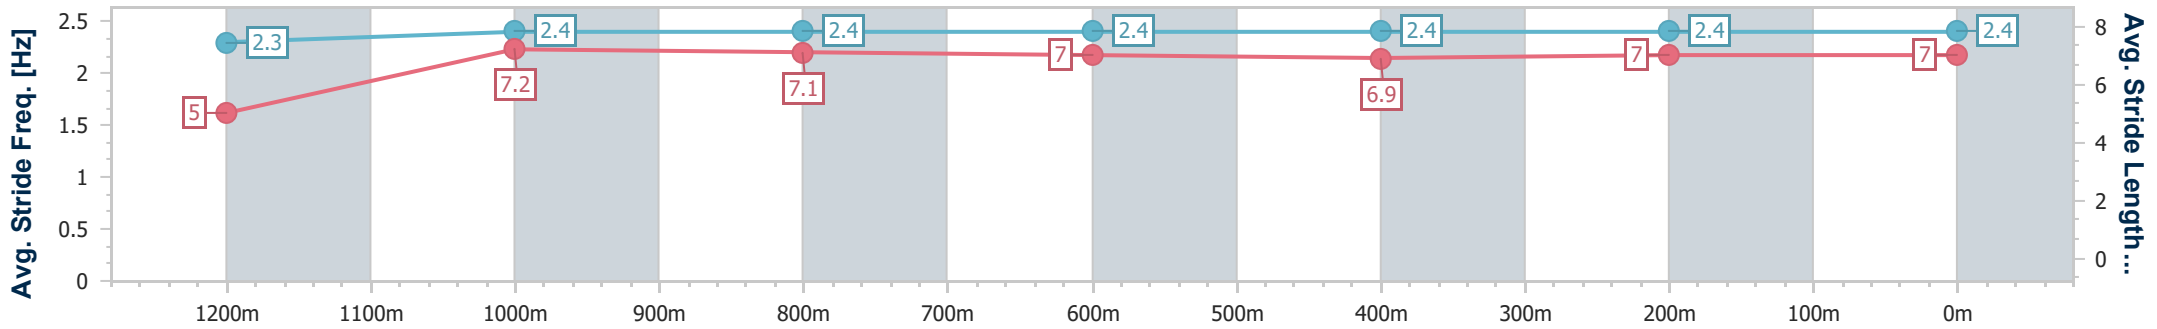

Toowoomba QLD Professional

Race 1: GRIZZLY OFF THE GRID Class 1 Handicap - 1300m

23 March 2024 - 17:21

Track Rating: Good 4, Weather: Fine, Rail Position: +2m Entire

Section	Overall	1200m	1000m	800m	600m	400m	200m
Section Times	1:20.89 [6] (0:08.89)	1:12.00 [9] (0:11.65)	1:00.35 [9] (0:11.98)	0:48.37 [9] (0:12.13)	0:36.24 [8] (0:12.29)	0:23.95 [9] (0:11.99)	0:11.96 [8]
Average Speed [km/h]	40.4	61.9	60.8	59.7	60.0	60.9	60.2
Top Speed [km/h]	61.2	62.8	62.0	61.6	62.0	61.6	61.1
Avg. Dist. to Rail [m]	6.8	2.9	2.5	3.2	4.8	4.2	3.9
Avg. Stride Freq. [Hz]	2.3	2.4	2.4	2.4	2.4	2.4	2.4
Avg. Stride Length [m]	5.0	7.2	7.1	7.0	6.9	7.0	7.0

- [] Ranking at each section and finish
- .-.- No data available at this section
- NA No data available

Horse/Jockey Name	Distant Secret
Final Rank	7
Fastest Section Time (Section)	0:08.26 (Overall)
Top Speed [km/h] (Section)	62.4 (600m)
Race State	Finished