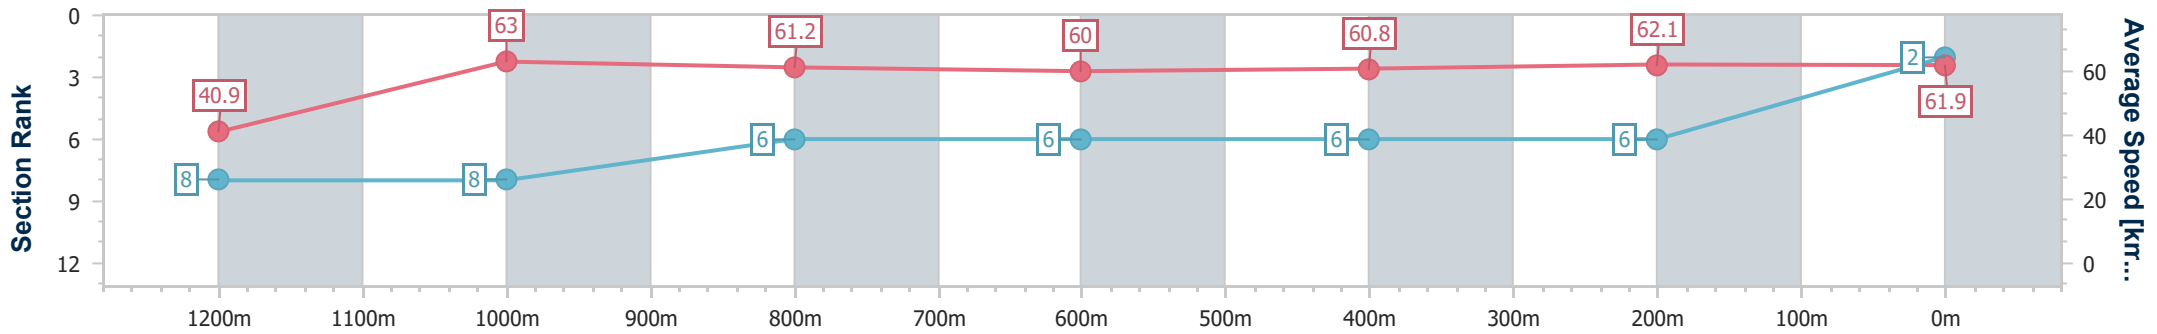

Horse/Jockey Name	Tokyo Bandit
Final Rank	2
Fastest Section Time (Section)	0:08.78 (Overall)
Top Speed [km/h] (Section)	63.9 (1200m)
Race State	Finished

Toowoomba QLD Professional
Race 1: GRIZZLY OFF THE GRID Class 1 Handicap - 1300m
23 March 2024 - 17:21
Track Rating: Good 4, Weather: Fine, Rail Position: +2m Entire

Section	Overall	1200m	1000m	800m	600m	400m	200m
Section Times	1:20.09 [2] (0:08.78)	1:11.31 [8] (0:11.48)	0:59.83 [8] (0:11.96)	0:47.87 [6] (0:12.26)	0:35.61 [6] (0:12.20)	0:23.41 [6] (0:11.78)	0:11.63 [6] (0:11.63)
Average Speed [km/h]	40.9	63.0	61.2	60.0	60.8	62.1	61.9
Top Speed [km/h]	62.5	63.9	63.2	62.5	62.0	63.2	63.2
Avg. Dist. to Rail [m]	11.3	6.1	5.5	5.3	5.8	5.1	5.0
Avg. Stride Freq. [Hz]	2.1	2.2	1.7	2.0	2.2	2.3	2.3
Avg. Stride Length [m]	5.4	8.0	9.8	8.2	7.7	7.7	7.5

- [ ] Ranking at each section and finish
- -.-.- No data available at this section
- NA No data available