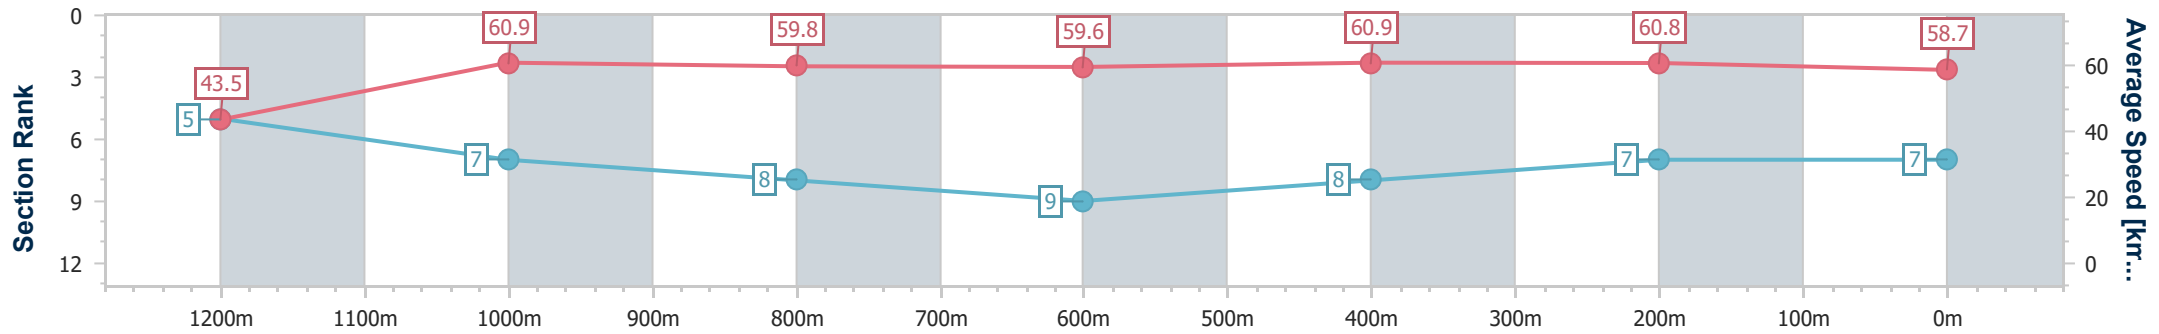

- [] Ranking at each section and finish
- .-.- No data available at this section
- NA No data available

Horse/Jockey Name	Distant Secret
Final Rank	7
Fastest Section Time (Section)	0:08.26 (Overall)
Top Speed [km/h] (Section)	62.4 (600m)
Race State	Finished

Toowoomba QLD Professional
 Race 1: GRIZZLY OFF THE GRID Class 1 Handicap - 1300m
 23 March 2024 - 17:21
 Track Rating: Good 4, Weather: Fine, Rail Position: +2m Entire

Section	Overall	1200m	1000m	800m	600m	400m	200m
Section Times	1:20.94 [7] (0:08.26)	1:12.68 [5] (0:11.89)	1:00.79 [7] (0:12.24)	0:48.55 [8] (0:12.30)	0:36.25 [9] (0:12.03)	0:24.22 [8] (0:11.95)	0:12.27 [7] (0:12.27)
Average Speed [km/h]	43.5	60.9	59.8	59.6	60.9	60.8	58.7
Top Speed [km/h]	57.7	62.1	62.0	61.8	62.4	61.6	59.7
Avg. Dist. to Rail [m]	7.5	4.8	4.8	4.9	3.8	3.2	6.7
Avg. Stride Freq. [Hz]	2.1	2.3	2.3	2.3	2.3	2.4	2.3
Avg. Stride Length [m]	5.8	7.4	7.4	7.3	7.3	7.2	7.1