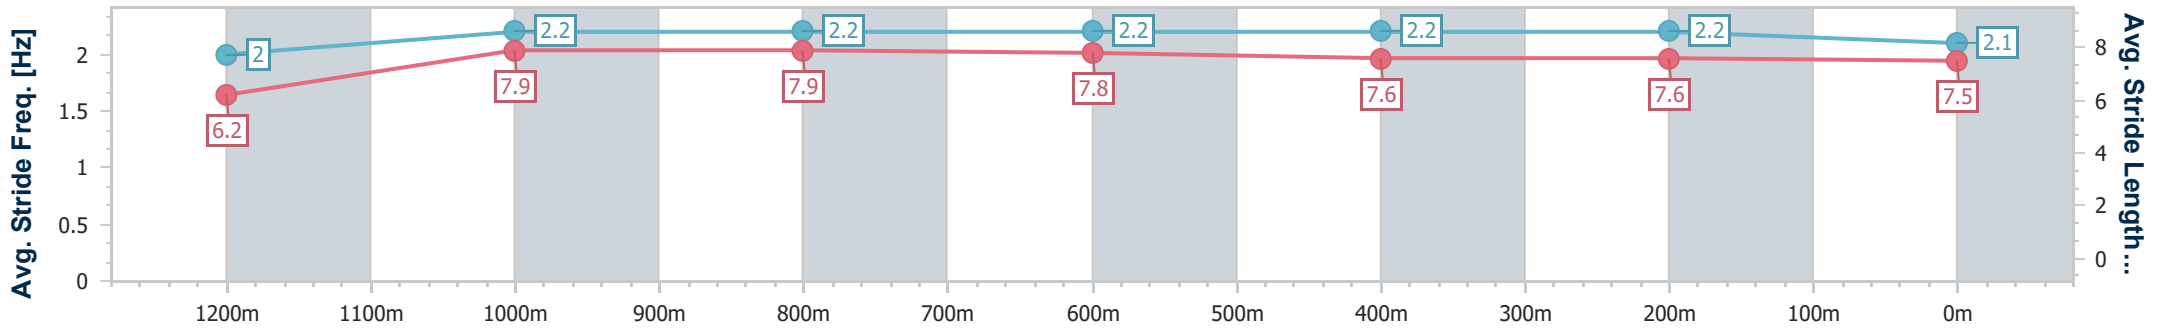

Toowoomba QLD Professional
 Race 1: GRIZZLY OFF THE GRID Class 1 Handicap - 1300m
 23 March 2024 - 17:21
 Track Rating: Good 4, Weather: Fine, Rail Position: +2m Entire

Section	Overall	1200m	1000m	800m	600m	400m	200m
Section Times	1:20.94 [7] (0:08.26)	1:12.68 [5] (0:11.89)	1:00.79 [7] (0:12.24)	0:48.55 [8] (0:12.30)	0:36.25 [9] (0:12.03)	0:24.22 [8] (0:11.95)	0:12.27 [7] (0:12.27)
Average Speed [km/h]	43.5	60.9	59.8	59.6	60.9	60.8	58.7
Top Speed [km/h]	57.7	62.1	62.0	61.8	62.4	61.6	59.7
Avg. Dist. to Rail [m]	7.5	4.8	4.8	4.9	3.8	3.2	6.7
Avg. Stride Freq. [Hz]	2.1	2.3	2.3	2.3	2.3	2.4	2.3
Avg. Stride Length [m]	5.8	7.4	7.4	7.3	7.3	7.2	7.1

- [] Ranking at each section and finish
- .-.- No data available at this section
- NA No data available

Horse/Jockey Name	Electric
Final Rank	8
Fastest Section Time (Section)	0:08.20 (Overall)
Top Speed [km/h] (Section)	63.3 (1000m)
Race State	Finished

Toowoomba QLD Professional
 Race 1: GRIZZLY OFF THE GRID Class 1 Handicap - 1300m
 23 March 2024 - 17:21
 Track Rating: Good 4, Weather: Fine, Rail Position: +2m Entire

Section	Overall	1200m	1000m	800m	600m	400m	200m
Section Times	1:21.19 [8] (0:08.20)	1:12.99 [4] (0:11.61)	1:01.38 [3] (0:12.01)	0:49.37 [2] (0:12.11)	0:37.26 [2] (0:12.07)	0:25.19 [3] (0:12.40)	0:12.79 [4] (0:12.79)
Average Speed [km/h]	44.7	62.1	61.0	60.5	61.1	59.0	55.7
Top Speed [km/h]	44.9	63.0	63.3	61.5	62.3	61.6	59.3
Avg. Dist. to Rail [m]	4.5	2.6	4.1	4.1	4.5	3.7	4.0
Avg. Stride Freq. [Hz]	2.0	2.2	2.2	2.2	2.2	2.2	2.1
Avg. Stride Length [m]	6.2	7.9	7.9	7.8	7.6	7.6	7.5