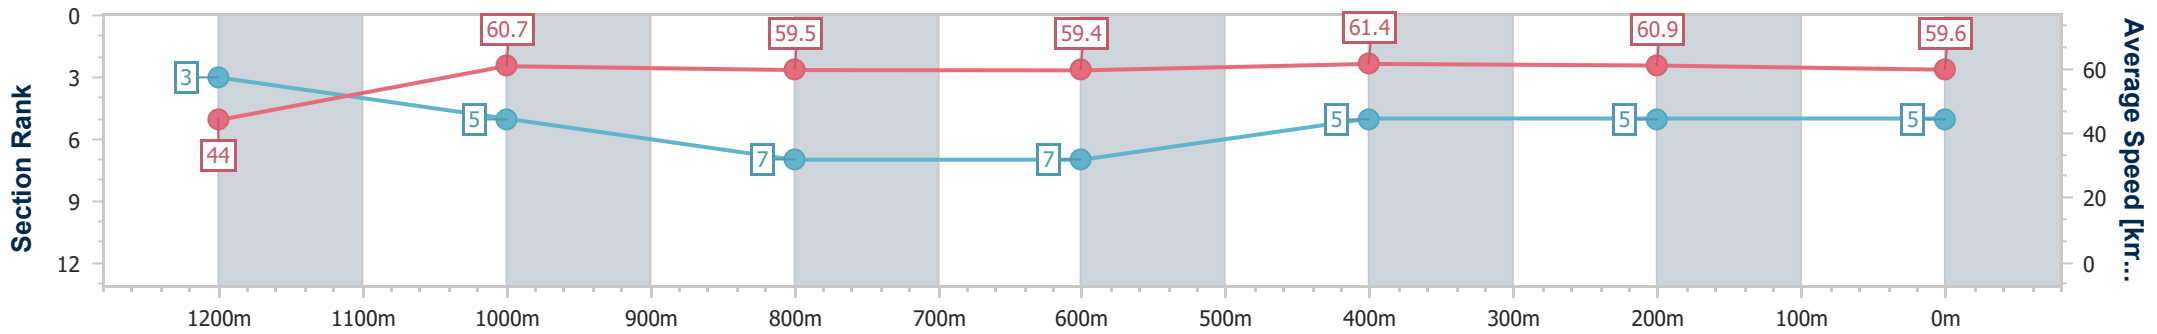

Horse/Jockey Name	Southampton Dock
Final Rank	5
Fastest Section Time (Section)	0:08.18 (Overall)
Top Speed [km/h] (Section)	63.1 (1200m)
Race State	Finished

Toowoomba QLD Professional
Race 1: GRIZZLY OFF THE GRID Class 1 Handicap - 1300m
23 March 2024 - 17:21
Track Rating: Good 4, Weather: Fine, Rail Position: +2m Entire

Section	Overall	1200m	1000m	800m	600m	400m	200m
Section Times	1:20.50 [5] (0:08.18)	1:12.32 [3] (0:11.87)	1:00.45 [5] (0:12.20)	0:48.25 [7] (0:12.23)	0:36.02 [7] (0:11.99)	0:24.03 [5] (0:11.94)	0:12.09 [5] (0:12.09)
Average Speed [km/h]	44.0	60.7	59.5	59.4	61.4	60.9	59.6
Top Speed [km/h]	58.1	63.1	61.8	61.2	62.7	62.0	61.0
Avg. Dist. to Rail [m]	3.8	1.5	2.5	3.2	4.1	2.6	2.9
Avg. Stride Freq. [Hz]	2.2	2.3	2.3	2.3	2.3	2.3	2.3
Avg. Stride Length [m]	5.6	7.4	7.3	7.3	7.4	7.4	7.2

- [ ] Ranking at each section and finish
- -.-.- No data available at this section
- NA No data available