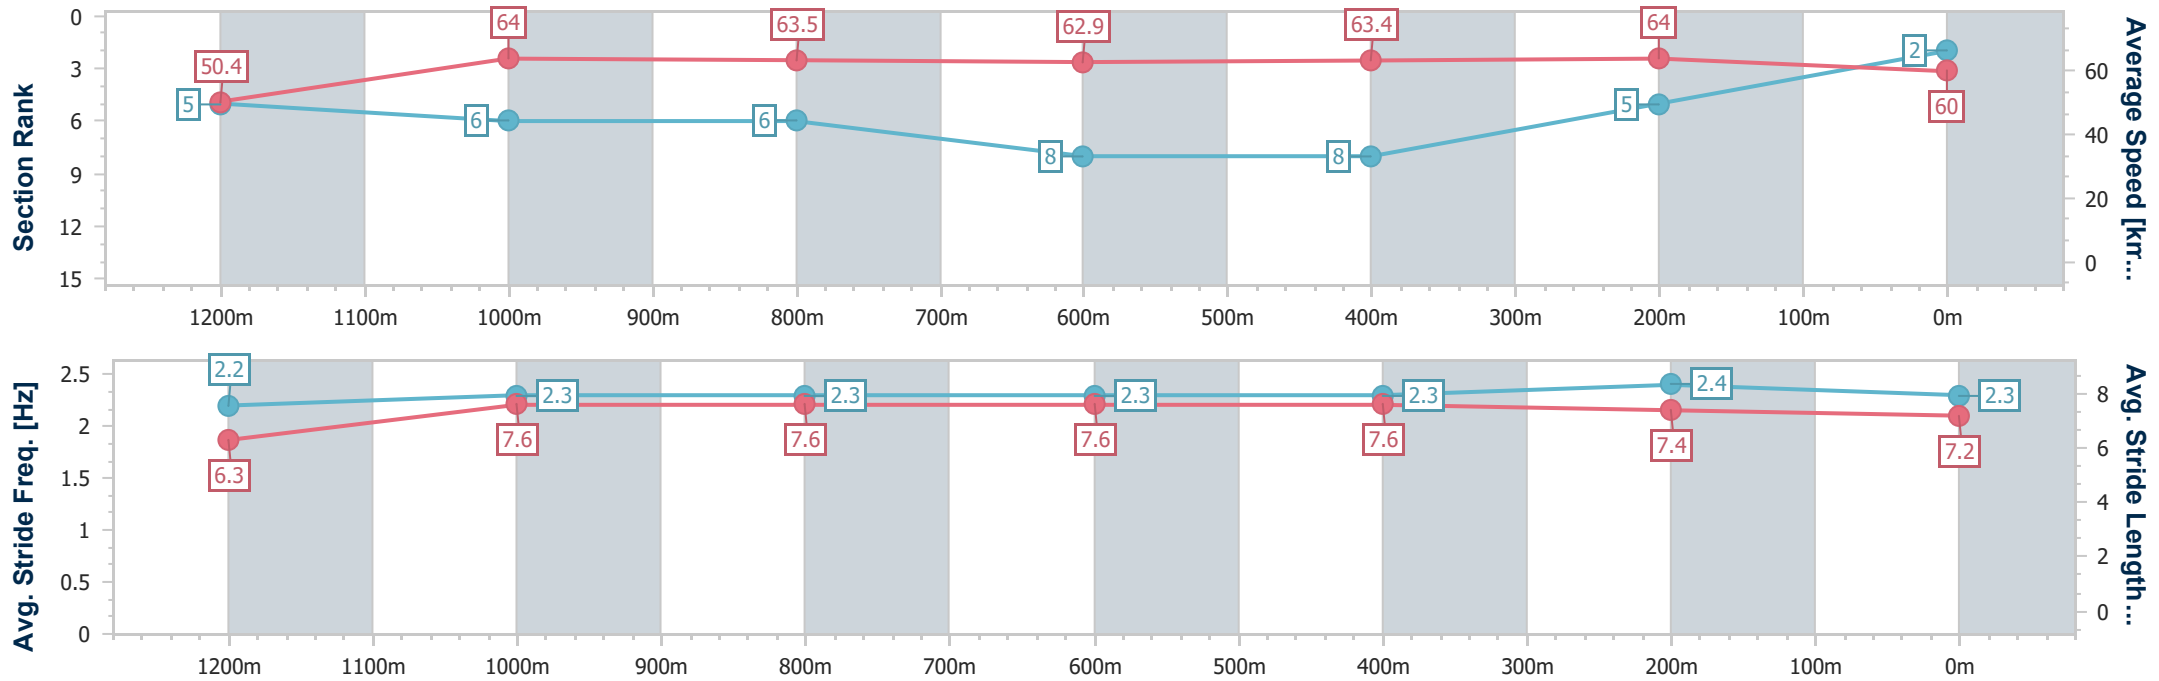

Eagle Farm QLD Professional

Race 3: ACE Class 3 Plate - 1400m

23 March 2024 - 13:09

Track Rating: Good 4, Weather: Fine, Rail Position: +2.5m Entire

BRISBANE RACING CLUB

Section	Overall	1200m	1000m	800m	600m	400m	200m
Section Times	1:23.37 [2] (0:14.35)	1:09.02 [5] (0:11.26)	0:57.76 [6] (0:11.37)	0:46.39 [6] (0:11.64)	0:34.75 [8] (0:11.52)	0:23.23 [8] (0:11.23)	0:12.00 [5] (0:12.00)
Average Speed [km/h]	50.4	64.0	63.5	62.9	63.4	64.0	60.0
Top Speed [km/h]	63.8	65.2	64.5	64.1	65.0	65.2	62.7
Avg. Dist. to Rail [m]	2.7	0.7	1.5	3.1	2.8	4.1	3.6
Avg. Stride Freq. [Hz]	2.2	2.3	2.3	2.3	2.3	2.4	2.3
Avg. Stride Length [m]	6.3	7.6	7.6	7.6	7.6	7.4	7.2