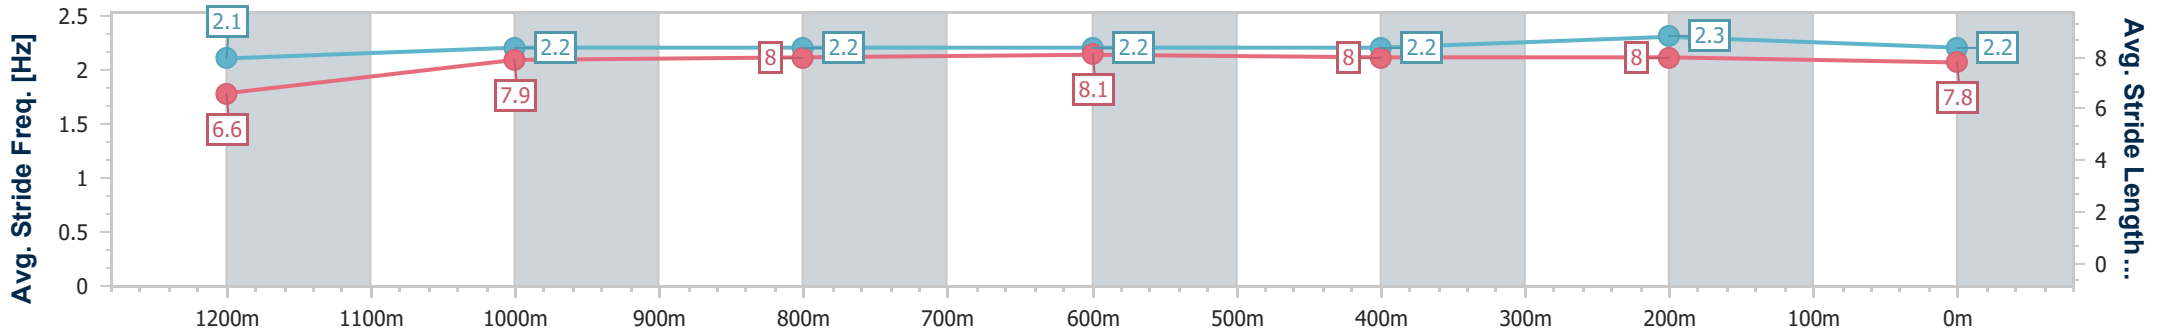

23 March 2024 - 13:09

Track Rating: Good 4, Weather: Fine, Rail Position: +2.5m Entire

BRISBANE RACING CLUB

Section	Overall	1200m	1000m	800m	600m	400m	200m
Section Times	1:23.05 [1] (0:14.62)	1:08.43 [7] (0:11.18)	0:57.25 [7] (0:11.26)	0:45.99 [7] (0:11.50)	0:34.49 [6] (0:11.54)	0:22.95 [7] (0:11.17)	0:11.78 [4] (0:11.78)
Average Speed [km/h]	49.4	64.3	64.4	64.1	63.5	64.6	61.1
Top Speed [km/h]	63.7	65.4	66.3	66.0	64.3	65.7	62.8
Avg. Dist. to Rail [m]	5.0	1.5	1.9	4.2	4.1	5.1	4.1
Avg. Stride Freq. [Hz]	2.1	2.2	2.2	2.2	2.2	2.3	2.2
Avg. Stride Length [m]	6.6	7.9	8.0	8.1	8.0	8.0	7.8