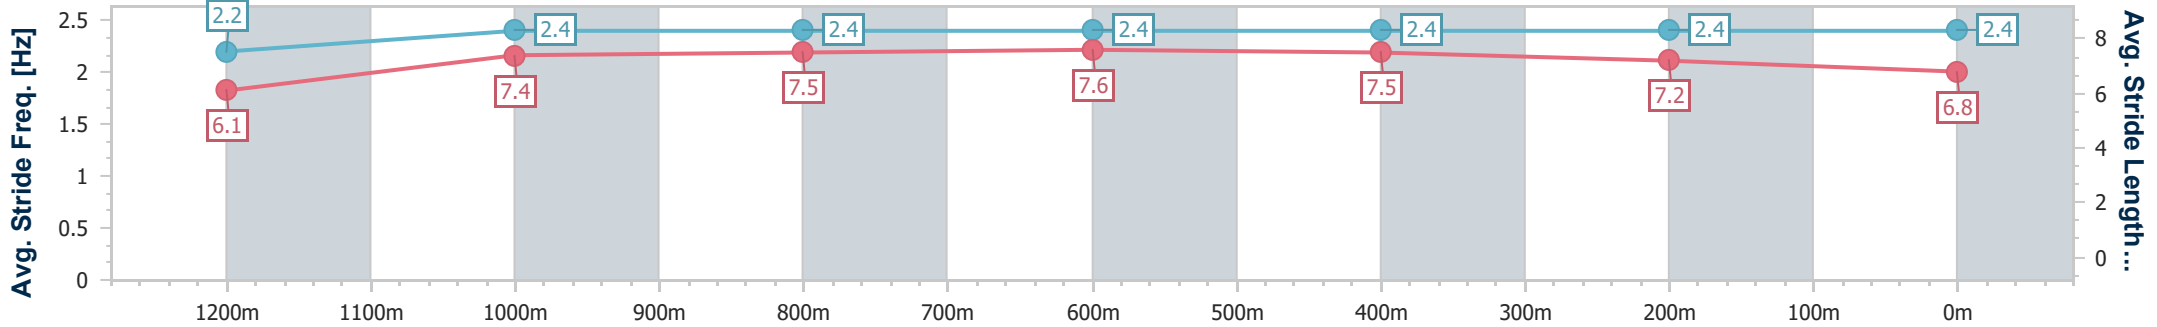

- [] Ranking at each section and finish
- .-.- No data available at this section
- NA No data available

Horse/Jockey Name	Whodat
Final Rank	9
Fastest Section Time (Section)	0:11.16 (1000m)
Top Speed [km/h] (Section)	66.6 (800m)
Race State	Finished

Eagle Farm QLD Professional

Race 3: ACE Class 3 Plate - 1400m

23 March 2024 - 13:09

Track Rating: Good 4, Weather: Fine, Rail Position: +2.5m Entire

BRISBANE RACING CLUB

Section	Overall	1200m	1000m	800m	600m	400m	200m
Section Times	1:24.10 [9] (0:15.11)	1:08.99 [11] (0:11.35)	0:57.64 [10] (0:11.16)	0:46.48 [10] (0:11.33)	0:35.15 [10] (0:11.28)	0:23.87 [9] (0:11.49)	0:12.38 [10] (0:12.38)
Average Speed [km/h]	47.9	63.5	65.2	64.8	65.3	62.7	58.0
Top Speed [km/h]	61.7	66.4	66.4	66.6	66.0	65.0	61.2
Avg. Dist. to Rail [m]	8.0	4.2	2.4	4.0	4.4	8.9	7.3
Avg. Stride Freq. [Hz]	2.2	2.4	2.4	2.4	2.4	2.4	2.4
Avg. Stride Length [m]	6.1	7.4	7.5	7.6	7.5	7.2	6.8

- [] Ranking at each section and finish
- .-.- No data available at this section
- NA No data available

Horse/Jockey Name	Voldemort
Final Rank	10
Fastest Section Time (Section)	0:10.86 (1200m)
Top Speed [km/h] (Section)	68.4 (1200m)
Race State	Finished