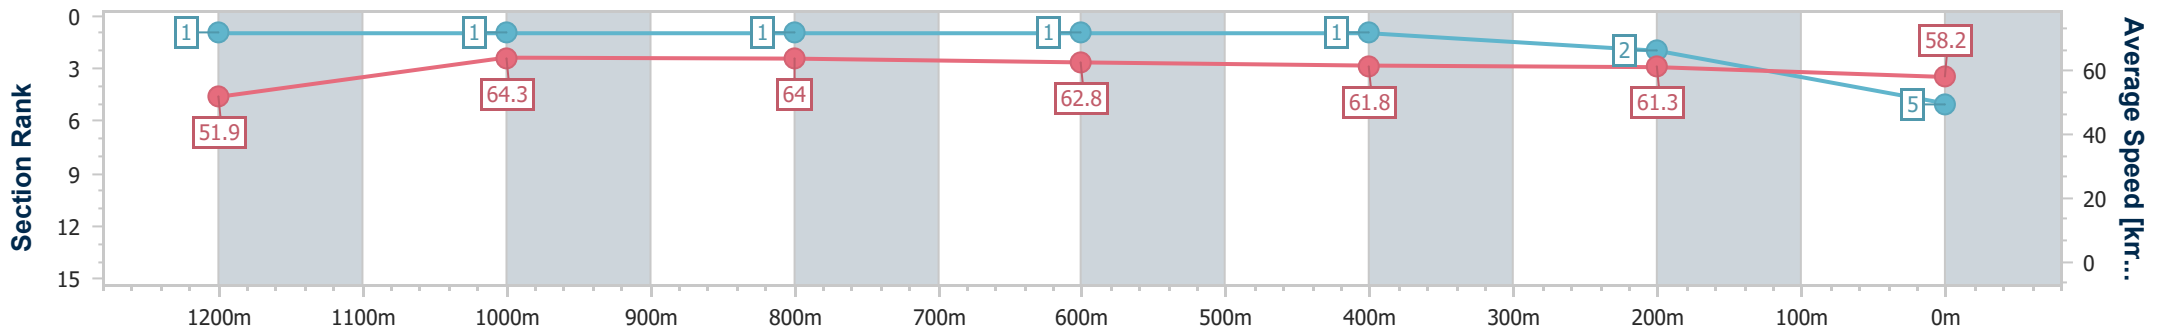

Eagle Farm QLD Professional

Race 3: ACE Class 3 Plate - 1400m

23 March 2024 - 13:09

Track Rating: Good 4, Weather: Fine, Rail Position: +2.5m Entire

BRISBANE RACING CLUB

Section	Overall	1200m	1000m	800m	600m	400m	200m
Section Times	1:23.58 [5] (0:13.87)	1:09.71 [1] (0:11.22)	0:58.49 [1] (0:11.31)	0:47.18 [1] (0:11.41)	0:35.77 [1] (0:11.65)	0:24.12 [1] (0:11.73)	0:12.39 [2] (0:12.39)
Average Speed [km/h]	51.9	64.3	64.0	62.8	61.8	61.3	58.2
Top Speed [km/h]	63.6	65.2	64.7	63.9	62.1	61.9	60.4
Avg. Dist. to Rail [m]	4.8	1.9	0.9	0.5	0.3	0.2	1.4
Avg. Stride Freq. [Hz]	2.3	2.3	2.3	2.3	2.3	2.3	2.2
Avg. Stride Length [m]	6.3	7.6	7.7	7.6	7.6	7.5	7.4