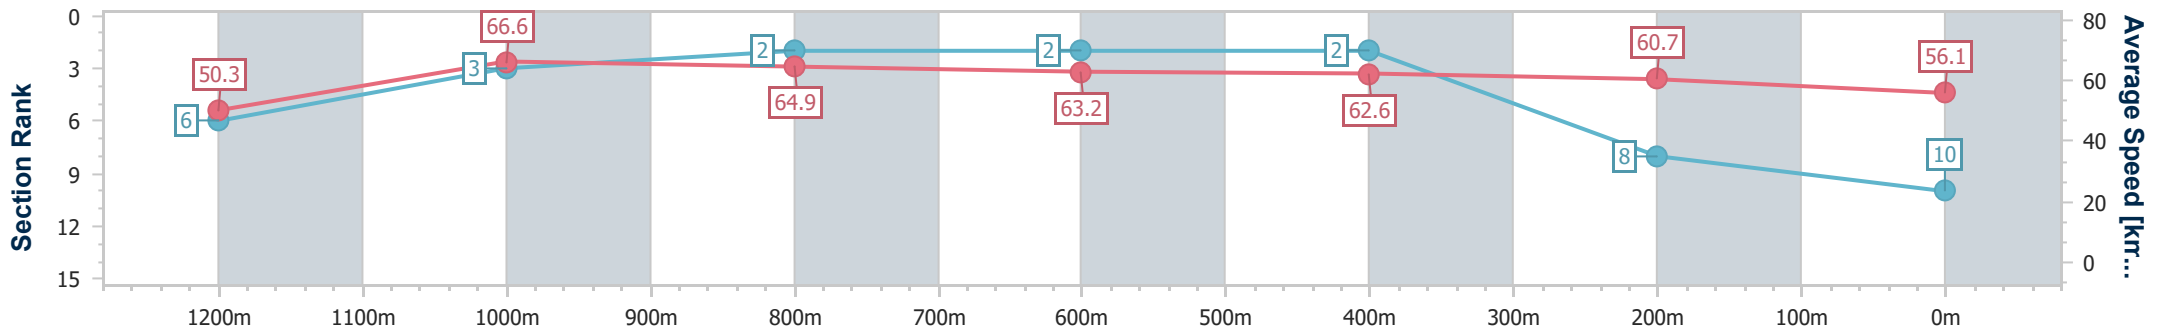

- [] Ranking at each section and finish
- .-.- No data available at this section
- NA No data available

Horse/Jockey Name	Voldemort
Final Rank	10
Fastest Section Time (Section)	0:10.86 (1200m)
Top Speed [km/h] (Section)	68.4 (1200m)
Race State	Finished

Eagle Farm QLD Professional

Race 3: ACE Class 3 Plate - 1400m

23 March 2024 - 13:09

Track Rating: Good 4, Weather: Fine, Rail Position: +2.5m Entire

BRISBANE RACING CLUB

Section	Overall	1200m	1000m	800m	600m	400m	200m
Section Times	1:24.33 [10] (0:14.43)	1:09.90 [6] (0:10.86)	0:59.04 [3] (0:11.26)	0:47.78 [2] (0:11.46)	0:36.32 [2] (0:11.65)	0:24.67 [2] (0:11.86)	0:12.81 [8] (0:12.81)
Average Speed [km/h]	50.3	66.6	64.9	63.2	62.6	60.7	56.1
Top Speed [km/h]	67.7	68.4	66.1	64.1	63.3	62.5	59.1
Avg. Dist. to Rail [m]	7.0	4.7	3.1	2.0	2.2	2.1	2.9
Avg. Stride Freq. [Hz]	2.2	2.3	2.3	2.2	2.2	2.3	2.1
Avg. Stride Length [m]	6.3	8.0	7.9	7.9	7.7	7.5	7.3