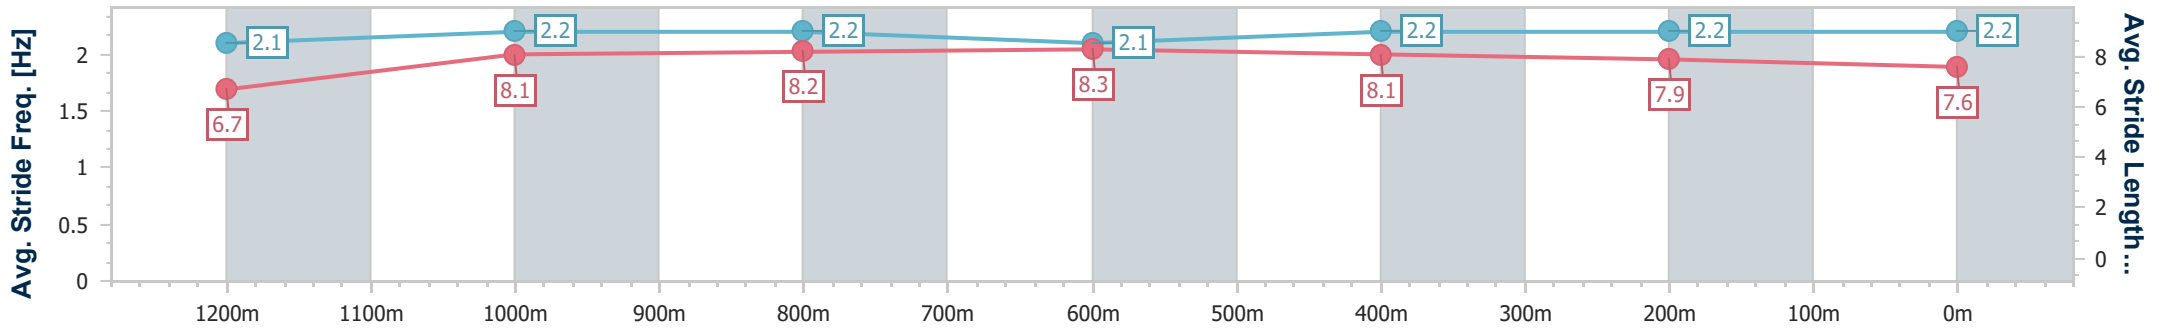

Eagle Farm QLD Professional

Race 3: ACE Class 3 Plate - 1400m

23 March 2024 - 13:09

Track Rating: Good 4, Weather: Fine, Rail Position: +2.5m Entire

BRISBANE RACING CLUB

Section	Overall	1200m	1000m	800m	600m	400m	200m
Section Times	1:23.47 [4] (0:14.63)	1:08.84 [8] (0:11.23)	0:57.61 [8] (0:11.37)	0:46.24 [8] (0:11.38)	0:34.86 [7] (0:11.43)	0:23.43 [6] (0:11.37)	0:12.06 [6] (0:12.06)
Average Speed [km/h]	49.4	64.2	64.0	63.8	63.9	63.3	59.7
Top Speed [km/h]	62.8	66.4	65.0	65.0	64.3	64.3	61.5
Avg. Dist. to Rail [m]	8.0	3.6	2.1	1.8	2.7	8.0	9.6
Avg. Stride Freq. [Hz]	2.1	2.2	2.2	2.1	2.2	2.2	2.2
Avg. Stride Length [m]	6.7	8.1	8.2	8.3	8.1	7.9	7.6