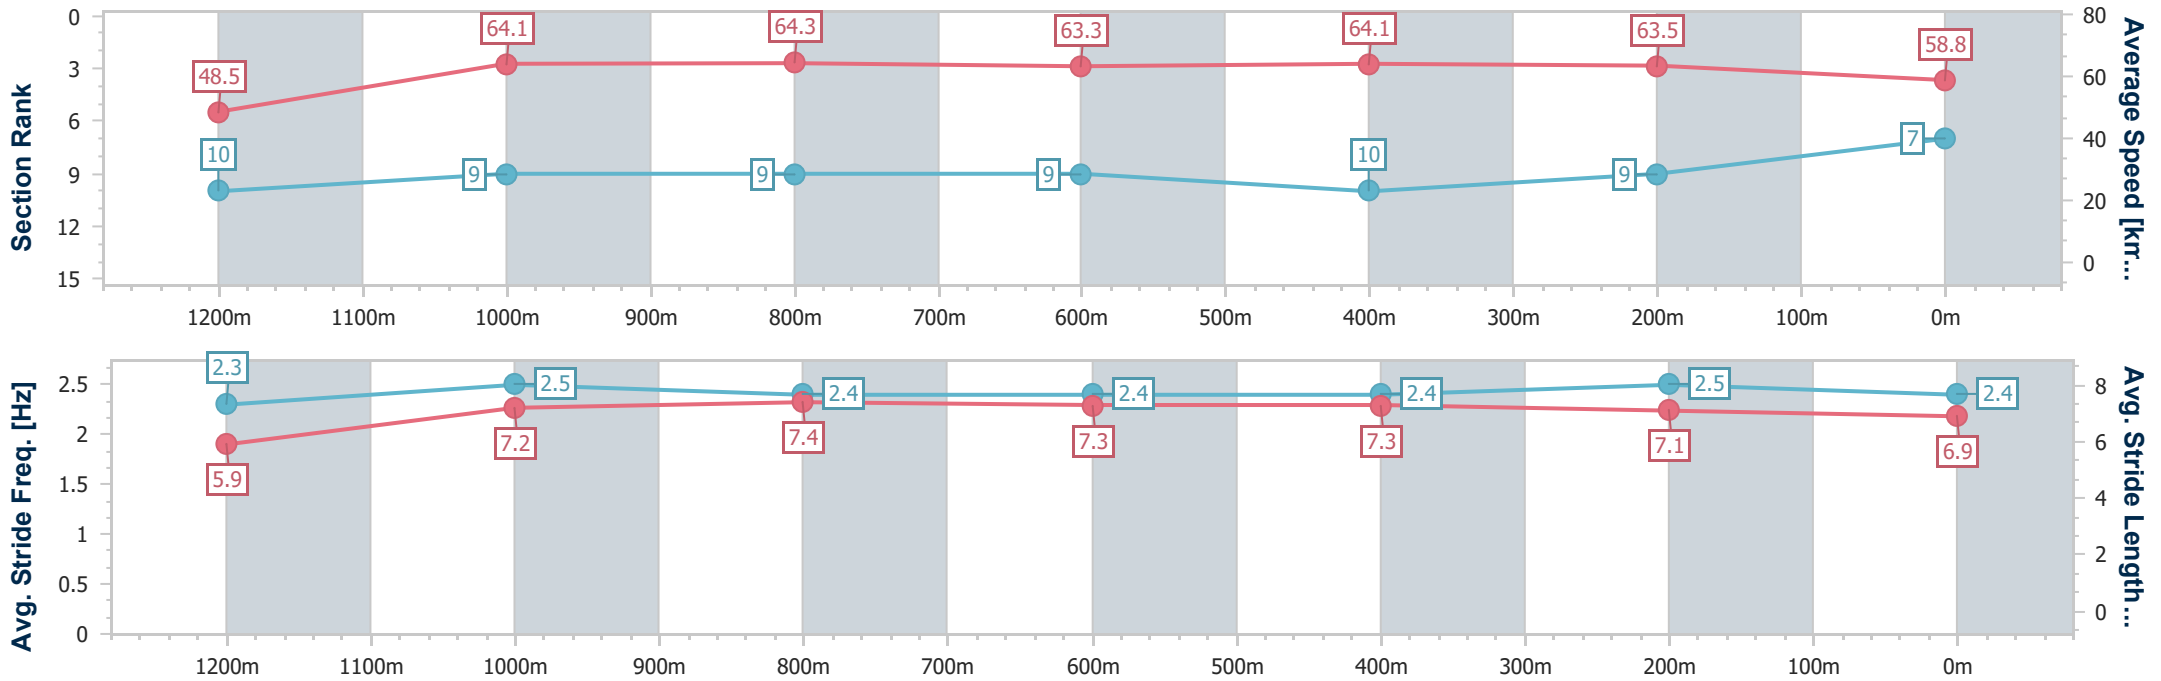

Eagle Farm QLD Professional

Race 3: ACE Class 3 Plate - 1400m

23 March 2024 - 13:09

Track Rating: Good 4, Weather: Fine, Rail Position: +2.5m Entire

BRISBANE RACING CLUB

Section	Overall	1200m	1000m	800m	600m	400m	200m
Section Times	1:23.82 [7] (0:14.92)	1:08.90 [10] (0:11.21)	0:57.69 [9] (0:11.30)	0:46.39 [9] (0:11.45)	0:34.94 [9] (0:11.38)	0:23.56 [10] (0:11.34)	0:12.22 [9] (0:12.22)
Average Speed [km/h]	48.5	64.1	64.3	63.3	64.1	63.5	58.8
Top Speed [km/h]	63.0	67.1	65.7	65.7	65.1	64.6	62.4
Avg. Dist. to Rail [m]	6.7	2.4	1.3	1.6	2.6	6.2	5.9
Avg. Stride Freq. [Hz]	2.3	2.5	2.4	2.4	2.4	2.5	2.4
Avg. Stride Length [m]	5.9	7.2	7.4	7.3	7.3	7.1	6.9