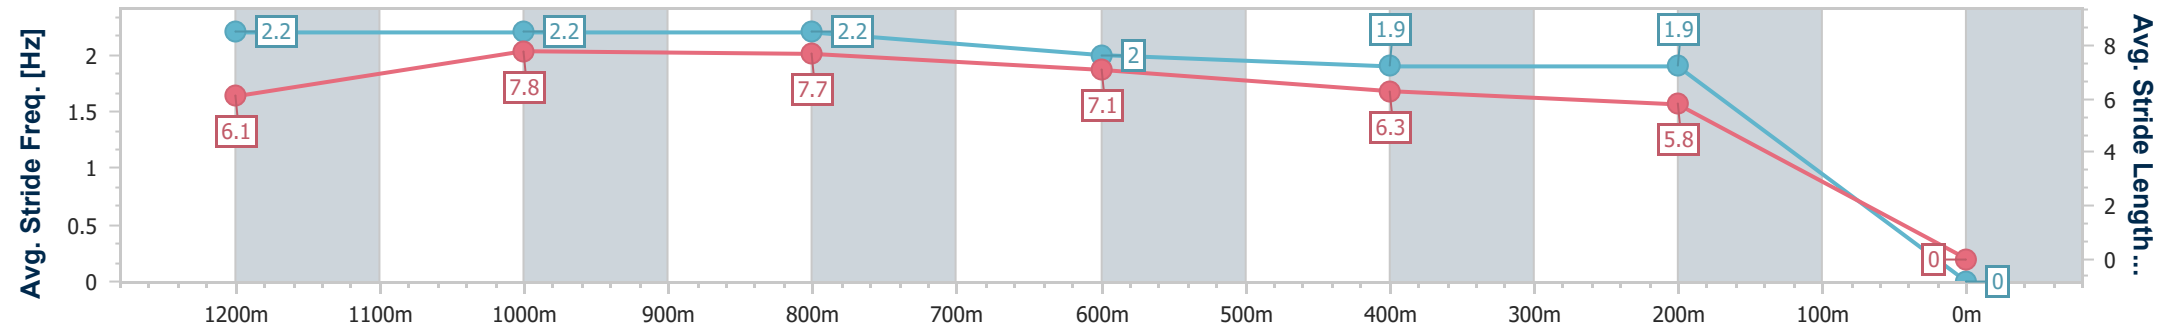

Eagle Farm QLD Professional

Race 3: ACE Class 3 Plate - 1400m

23 March 2024 - 13:09

Track Rating: Good 4, Weather: Fine, Rail Position: +2.5m Entire

BRISBANE RACING CLUB

Section	Overall	1200m	1000m	800m	600m	400m	200m						
Section Times	0:00.00 [2147483647 1 (0:14.90)	0:00.00 [9] (0:11.91)	0:00.00 [11] (0:12.10)	0:00.00 [11] (0:14.08)	0:00.00 [11] (0:16.77)	0:00.00 [11] (0:18.67)	-:--:--						
Average Speed [km/h]	48.4	60.8	60.1	51.6	43.2	38.6	0.0						
Top Speed [km/h]	60.8	63.5	63.4	55.9	46.2	42.1	--:--						
Avg. Dist. to Rail [m]	2.7	2.6	2.0	2.5	1.1	3.8	0.0						
Avg. Stride Freq. [Hz]	2.2	2.2	2.2	2.0	1.9	1.9	--:--						
Avg. Stride Length [m]	6.1	7.8	7.7	7.1	6.3	5.8	--:--						

- [] Ranking at each section and finish
- :--:-- No data available at this section
- NA No data available

- [] Ranking at each section and finish
- :--:- No data available at this section
- NA No data available