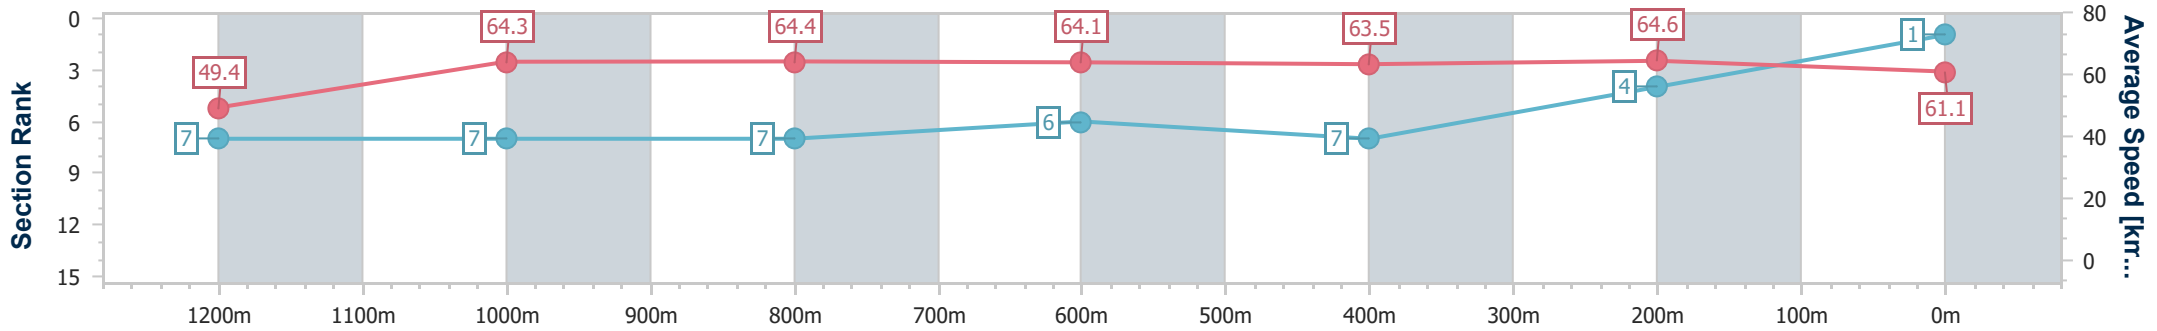

23 March 2024 - 13:09

Track Rating: Good 4, Weather: Fine, Rail Position: +2.5m Entire

BRISBANE RACING CLUB

Section	Overall	1200m	1000m	800m	600m	400m	200m
Section Times	1:23.05 [1] (0:14.62)	1:08.43 [7] (0:11.18)	0:57.25 [7] (0:11.26)	0:45.99 [7] (0:11.50)	0:34.49 [6] (0:11.54)	0:22.95 [7] (0:11.17)	0:11.78 [4] (0:11.78)
Average Speed [km/h]	49.4	64.3	64.4	64.1	63.5	64.6	61.1
Top Speed [km/h]	63.7	65.4	66.3	66.0	64.3	65.7	62.8
Avg. Dist. to Rail [m]	5.0	1.5	1.9	4.2	4.1	5.1	4.1
Avg. Stride Freq. [Hz]	2.1	2.2	2.2	2.2	2.2	2.3	2.2
Avg. Stride Length [m]	6.6	7.9	8.0	8.1	8.0	8.0	7.8