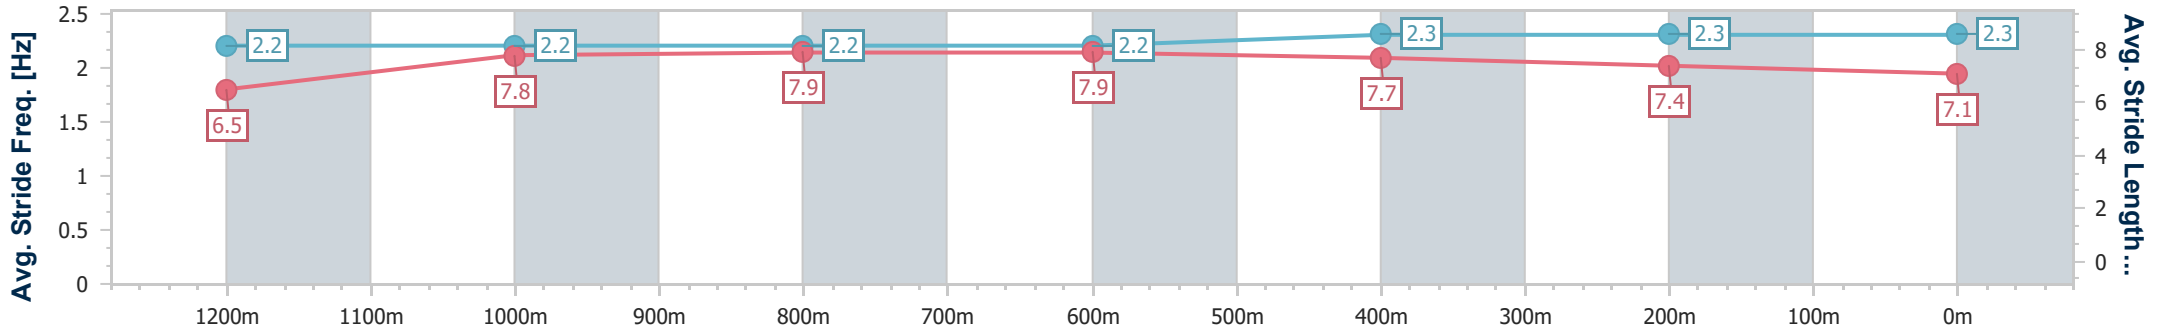

Eagle Farm QLD Professional

Race 3: ACE Class 3 Plate - 1400m

23 March 2024 - 13:09

Track Rating: Good 4, Weather: Fine, Rail Position: +2.5m Entire

BRISBANE RACING CLUB

Section	Overall	1200m	1000m	800m	600m	400m	200m
Section Times	1:23.95 [8] (0:14.22)	1:09.73 [4] (0:11.37)	0:58.36 [5] (0:11.30)	0:47.06 [5] (0:11.52)	0:35.54 [5] (0:11.50)	0:24.04 [5] (0:11.52)	0:12.52 [7] (0:12.52)
Average Speed [km/h]	50.5	63.3	63.6	62.7	62.9	62.4	57.6
Top Speed [km/h]	63.6	64.1	64.8	64.5	63.2	63.7	60.5
Avg. Dist. to Rail [m]	1.1	0.3	0.5	0.7	0.9	2.3	1.7
Avg. Stride Freq. [Hz]	2.2	2.2	2.2	2.2	2.3	2.3	2.3
Avg. Stride Length [m]	6.5	7.8	7.9	7.9	7.7	7.4	7.1

- [] Ranking at each section and finish
- .-.- No data available at this section
- NA No data available

Horse/Jockey Name	Whodat
Final Rank	9
Fastest Section Time (Section)	0:11.16 (1000m)
Top Speed [km/h] (Section)	66.6 (800m)
Race State	Finished