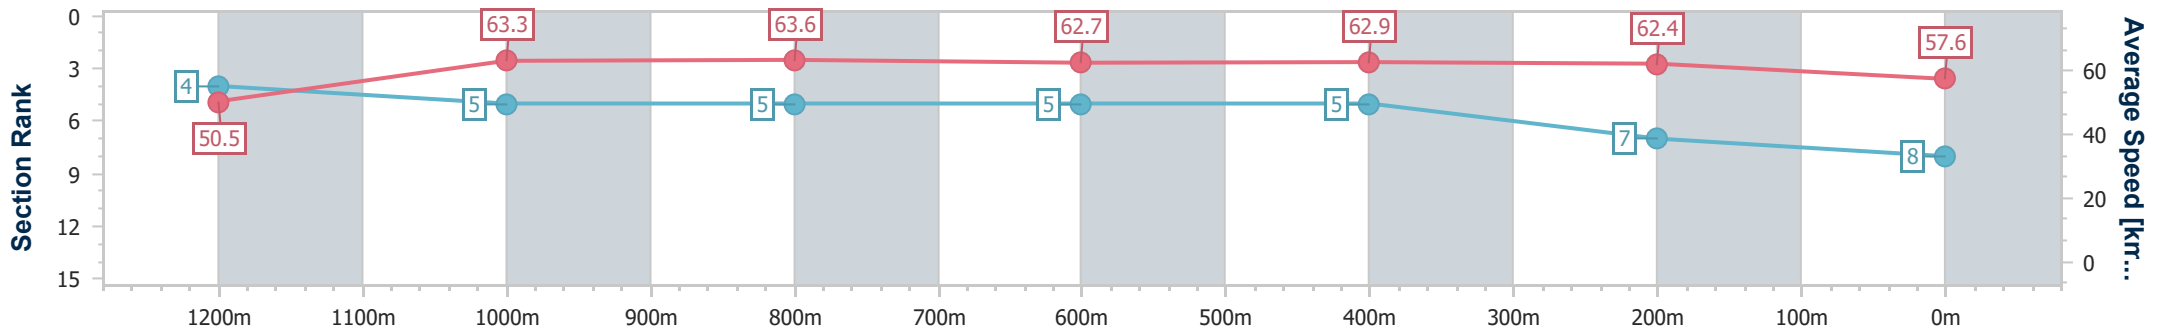

Eagle Farm QLD Professional

Race 3: ACE Class 3 Plate - 1400m

23 March 2024 - 13:09

Track Rating: Good 4, Weather: Fine, Rail Position: +2.5m Entire

BRISBANE RACING CLUB

Section	Overall	1200m	1000m	800m	600m	400m	200m
Section Times	1:23.95 [8] (0:14.22)	1:09.73 [4] (0:11.37)	0:58.36 [5] (0:11.30)	0:47.06 [5] (0:11.52)	0:35.54 [5] (0:11.50)	0:24.04 [5] (0:11.52)	0:12.52 [7] (0:12.52)
Average Speed [km/h]	50.5	63.3	63.6	62.7	62.9	62.4	57.6
Top Speed [km/h]	63.6	64.1	64.8	64.5	63.2	63.7	60.5
Avg. Dist. to Rail [m]	1.1	0.3	0.5	0.7	0.9	2.3	1.7
Avg. Stride Freq. [Hz]	2.2	2.2	2.2	2.2	2.3	2.3	2.3
Avg. Stride Length [m]	6.5	7.8	7.9	7.9	7.7	7.4	7.1

- [] Ranking at each section and finish
- .-.- No data available at this section
- NA No data available

Horse/Jockey Name	Whodat
Final Rank	9
Fastest Section Time (Section)	0:11.16 (1000m)
Top Speed [km/h] (Section)	66.6 (800m)
Race State	Finished