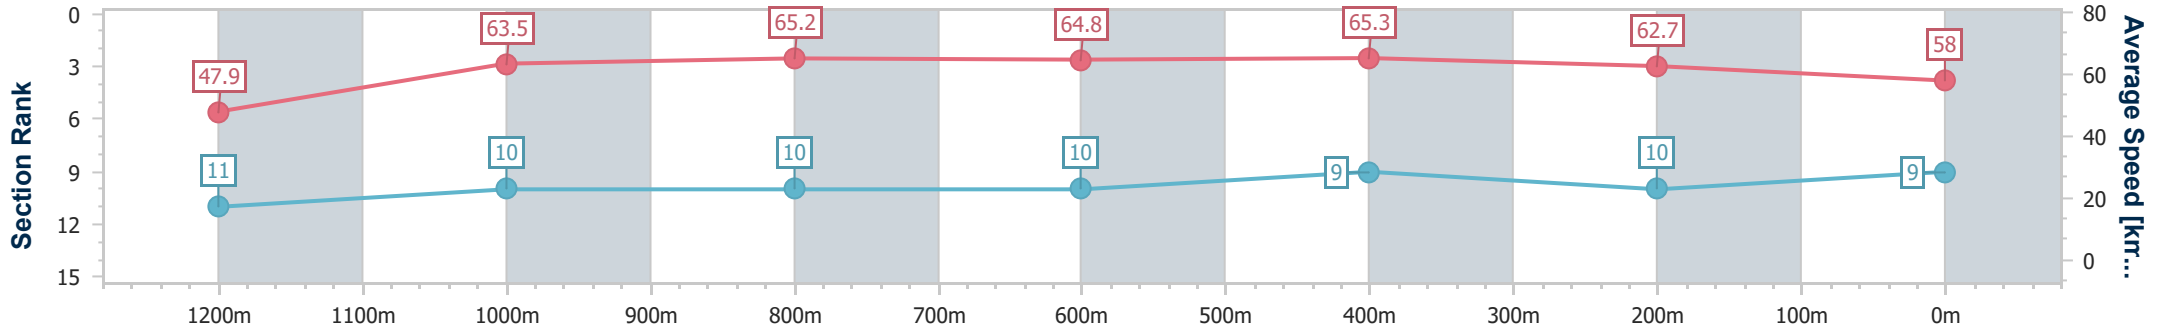

Eagle Farm QLD Professional

Race 3: ACE Class 3 Plate - 1400m

23 March 2024 - 13:09

Track Rating: Good 4, Weather: Fine, Rail Position: +2.5m Entire

BRISBANE RACING CLUB

Section	Overall	1200m	1000m	800m	600m	400m	200m
Section Times	1:24.10 [9] (0:15.11)	1:08.99 [11] (0:11.35)	0:57.64 [10] (0:11.16)	0:46.48 [10] (0:11.33)	0:35.15 [10] (0:11.28)	0:23.87 [9] (0:11.49)	0:12.38 [10] (0:12.38)
Average Speed [km/h]	47.9	63.5	65.2	64.8	65.3	62.7	58.0
Top Speed [km/h]	61.7	66.4	66.4	66.6	66.0	65.0	61.2
Avg. Dist. to Rail [m]	8.0	4.2	2.4	4.0	4.4	8.9	7.3
Avg. Stride Freq. [Hz]	2.2	2.4	2.4	2.4	2.4	2.4	2.4
Avg. Stride Length [m]	6.1	7.4	7.5	7.6	7.5	7.2	6.8

- [] Ranking at each section and finish
- .-.- No data available at this section
- NA No data available

Horse/Jockey Name	Voldemort
Final Rank	10
Fastest Section Time (Section)	0:10.86 (1200m)
Top Speed [km/h] (Section)	68.4 (1200m)
Race State	Finished