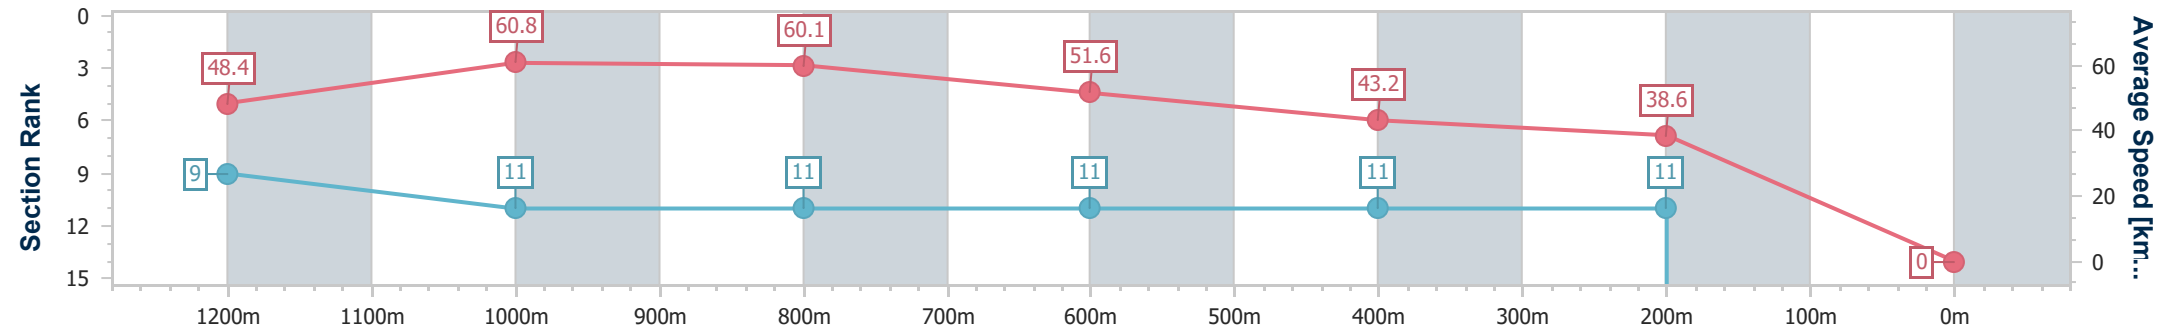

Eagle Farm QLD Professional

Race 3: ACE Class 3 Plate - 1400m

23 March 2024 - 13:09

Track Rating: Good 4, Weather: Fine, Rail Position: +2.5m Entire

BRISBANE RACING CLUB

Section	Overall	1200m	1000m	800m	600m	400m	200m						
Section Times	0:00.00 [2147483647 1 (0:14.90)	0:00.00 [9] (0:11.91)	0:00.00 [11] (0:12.10)	0:00.00 [11] (0:14.08)	0:00.00 [11] (0:16.77)	0:00.00 [11] (0:18.67)	-:--:--						
Average Speed [km/h]	48.4	60.8	60.1	51.6	43.2	38.6	0.0						
Top Speed [km/h]	60.8	63.5	63.4	55.9	46.2	42.1	--:--						
Avg. Dist. to Rail [m]	2.7	2.6	2.0	2.5	1.1	3.8	0.0						
Avg. Stride Freq. [Hz]	2.2	2.2	2.2	2.0	1.9	1.9	--:--						
Avg. Stride Length [m]	6.1	7.8	7.7	7.1	6.3	5.8	--:--						

- [] Ranking at each section and finish
- :--:-- No data available at this section
- NA No data available

- [] Ranking at each section and finish
- :--:- No data available at this section
- NA No data available