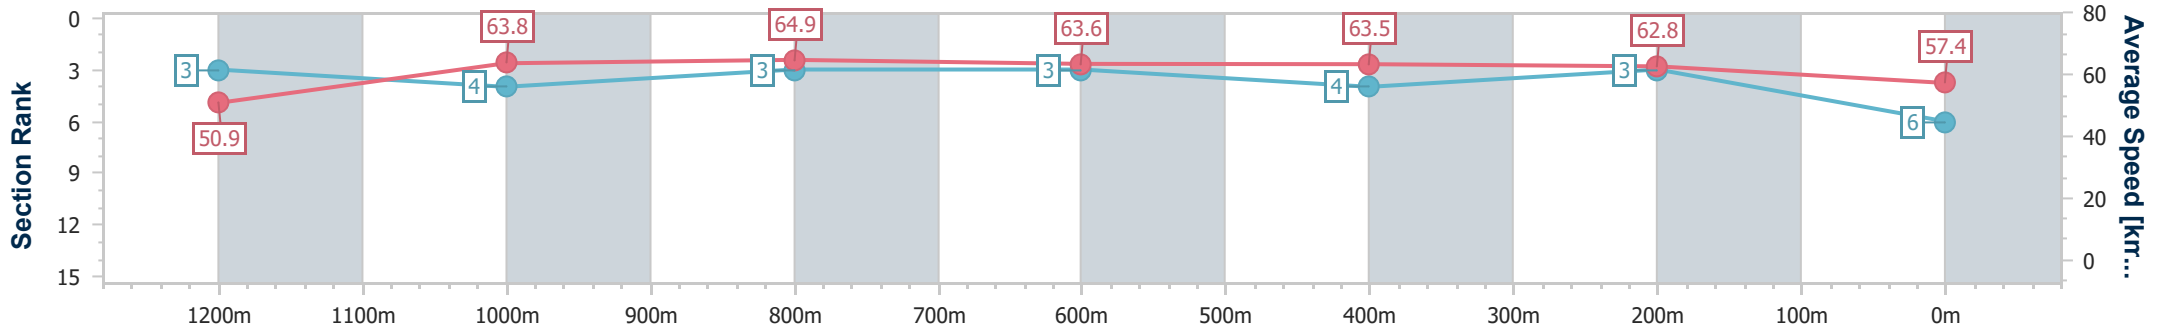

Eagle Farm QLD Professional

Race 3: ACE Class 3 Plate - 1400m

23 March 2024 - 13:09

Track Rating: Good 4, Weather: Fine, Rail Position: +2.5m Entire

BRISBANE RACING CLUB

Section	Overall	1200m	1000m	800m	600m	400m	200m
Section Times	1:23.81 [6] (0:14.19)	1:09.62 [3] (0:11.31)	0:58.31 [4] (0:11.15)	0:47.16 [3] (0:11.52)	0:35.64 [3] (0:11.61)	0:24.03 [4] (0:11.45)	0:12.58 [3] (0:12.58)
Average Speed [km/h]	50.9	63.8	64.9	63.6	63.5	62.8	57.4
Top Speed [km/h]	64.3	64.5	66.3	64.9	64.9	64.6	60.9
Avg. Dist. to Rail [m]	6.7	2.2	1.2	4.3	4.7	6.6	7.1
Avg. Stride Freq. [Hz]	2.3	2.4	2.4	2.3	2.4	2.4	2.3
Avg. Stride Length [m]	6.3	7.5	7.5	7.5	7.4	7.3	6.9