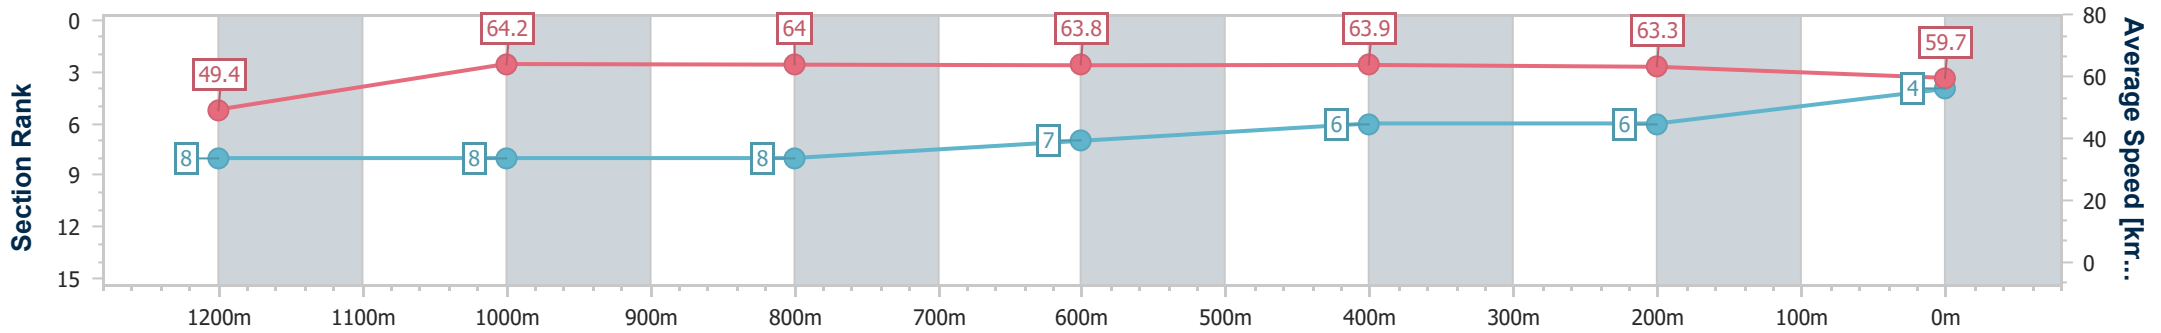

Eagle Farm QLD Professional

Race 3: ACE Class 3 Plate - 1400m

23 March 2024 - 13:09

Track Rating: Good 4, Weather: Fine, Rail Position: +2.5m Entire

BRISBANE RACING CLUB

Section	Overall	1200m	1000m	800m	600m	400m	200m
Section Times	1:23.47 [4] (0:14.63)	1:08.84 [8] (0:11.23)	0:57.61 [8] (0:11.37)	0:46.24 [8] (0:11.38)	0:34.86 [7] (0:11.43)	0:23.43 [6] (0:11.37)	0:12.06 [6] (0:12.06)
Average Speed [km/h]	49.4	64.2	64.0	63.8	63.9	63.3	59.7
Top Speed [km/h]	62.8	66.4	65.0	65.0	64.3	64.3	61.5
Avg. Dist. to Rail [m]	8.0	3.6	2.1	1.8	2.7	8.0	9.6
Avg. Stride Freq. [Hz]	2.1	2.2	2.2	2.1	2.2	2.2	2.2
Avg. Stride Length [m]	6.7	8.1	8.2	8.3	8.1	7.9	7.6