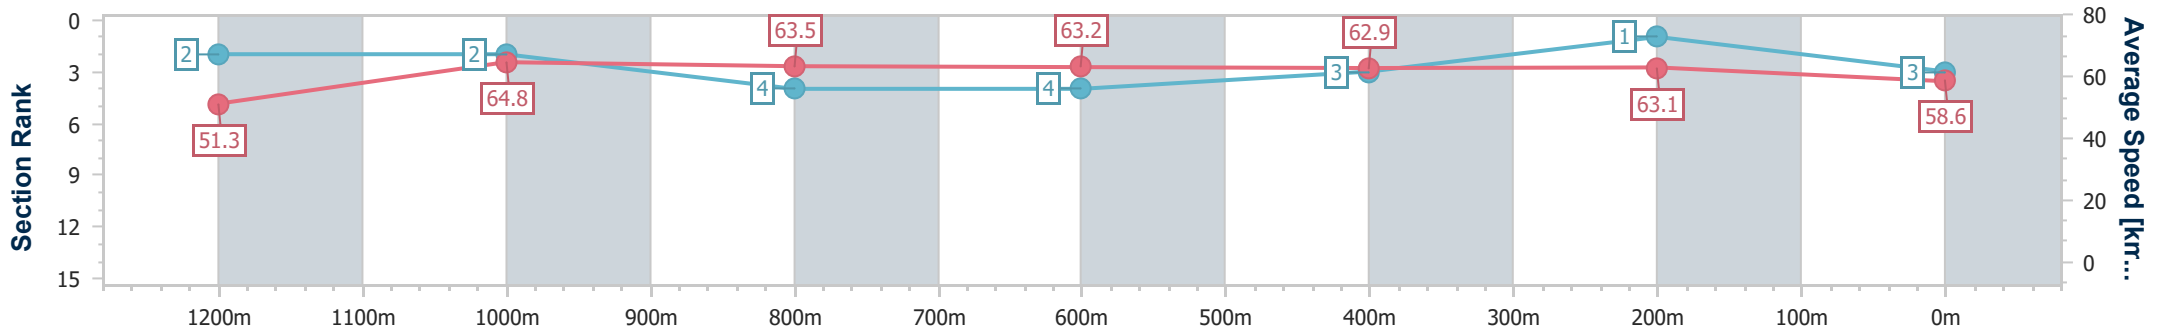

Eagle Farm QLD Professional

Race 3: ACE Class 3 Plate - 1400m

23 March 2024 - 13:09

Track Rating: Good 4, Weather: Fine, Rail Position: +2.5m Entire

BRISBANE RACING CLUB

Section	Overall	1200m	1000m	800m	600m	400m	200m
Section Times	1:23.42 [3] (0:14.06)	1:09.36 [2] (0:11.14)	0:58.22 [2] (0:11.48)	0:46.74 [4] (0:11.51)	0:35.23 [4] (0:11.52)	0:23.71 [3] (0:11.43)	0:12.28 [1] (0:12.28)
Average Speed [km/h]	51.3	64.8	63.5	63.2	62.9	63.1	58.6
Top Speed [km/h]	65.3	65.8	64.1	64.3	65.1	65.1	61.7
Avg. Dist. to Rail [m]	4.5	3.1	2.9	1.7	2.2	3.1	1.7
Avg. Stride Freq. [Hz]	2.2	2.4	2.3	2.3	2.4	2.4	2.4
Avg. Stride Length [m]	6.4	7.6	7.5	7.5	7.4	7.2	6.9