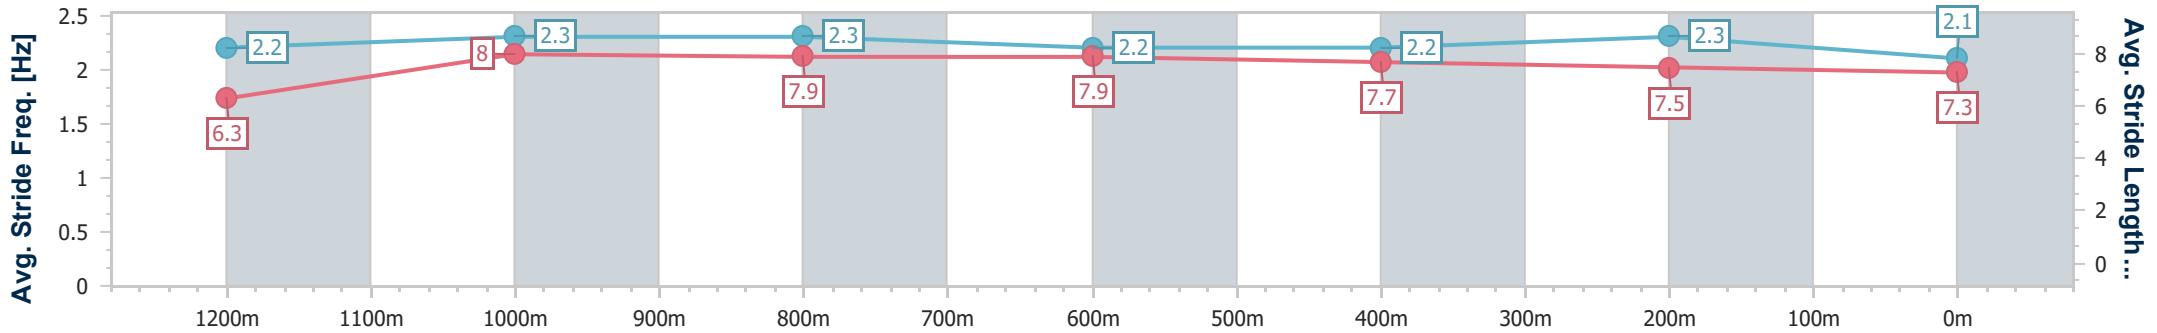

- [] Ranking at each section and finish
- .-.- No data available at this section
- NA No data available

Horse/Jockey Name	Voldemort
Final Rank	10
Fastest Section Time (Section)	0:10.86 (1200m)
Top Speed [km/h] (Section)	68.4 (1200m)
Race State	Finished

Eagle Farm QLD Professional

Race 3: ACE Class 3 Plate - 1400m

23 March 2024 - 13:09

Track Rating: Good 4, Weather: Fine, Rail Position: +2.5m Entire

BRISBANE RACING CLUB

Section	Overall	1200m	1000m	800m	600m	400m	200m
Section Times	1:24.33 [10] (0:14.43)	1:09.90 [6] (0:10.86)	0:59.04 [3] (0:11.26)	0:47.78 [2] (0:11.46)	0:36.32 [2] (0:11.65)	0:24.67 [2] (0:11.86)	0:12.81 [8] (0:12.81)
Average Speed [km/h]	50.3	66.6	64.9	63.2	62.6	60.7	56.1
Top Speed [km/h]	67.7	68.4	66.1	64.1	63.3	62.5	59.1
Avg. Dist. to Rail [m]	7.0	4.7	3.1	2.0	2.2	2.1	2.9
Avg. Stride Freq. [Hz]	2.2	2.3	2.3	2.2	2.2	2.3	2.1
Avg. Stride Length [m]	6.3	8.0	7.9	7.9	7.7	7.5	7.3