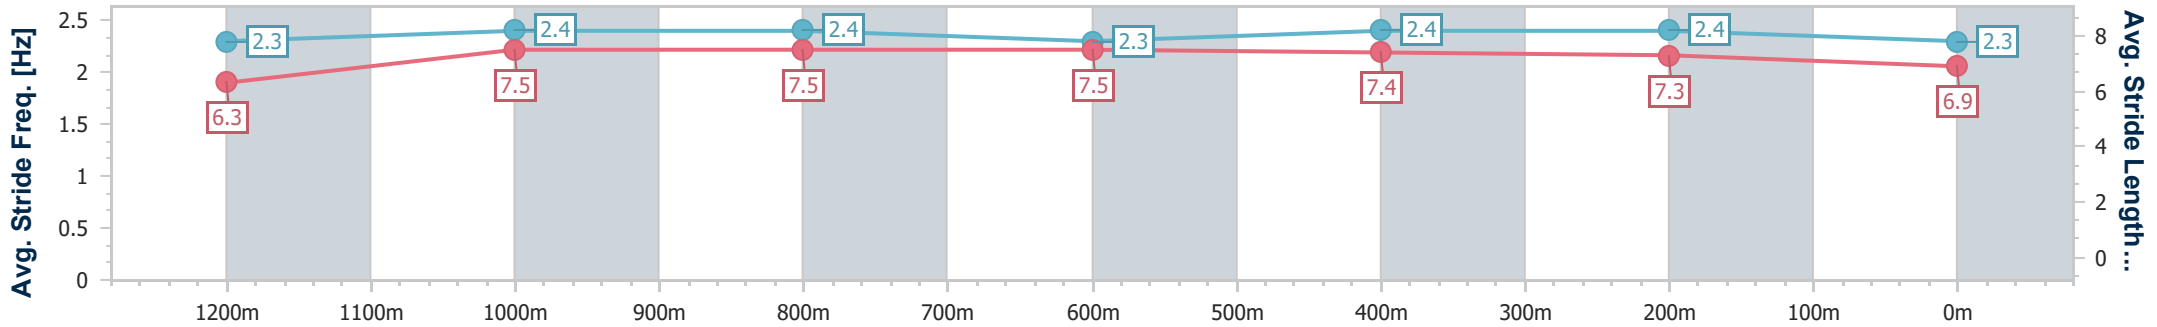

Eagle Farm QLD Professional

Race 3: ACE Class 3 Plate - 1400m

23 March 2024 - 13:09

Track Rating: Good 4, Weather: Fine, Rail Position: +2.5m Entire

BRISBANE RACING CLUB

Section	Overall	1200m	1000m	800m	600m	400m	200m
Section Times	1:23.81 [6] (0:14.19)	1:09.62 [3] (0:11.31)	0:58.31 [4] (0:11.15)	0:47.16 [3] (0:11.52)	0:35.64 [3] (0:11.61)	0:24.03 [4] (0:11.45)	0:12.58 [3] (0:12.58)
Average Speed [km/h]	50.9	63.8	64.9	63.6	63.5	62.8	57.4
Top Speed [km/h]	64.3	64.5	66.3	64.9	64.9	64.6	60.9
Avg. Dist. to Rail [m]	6.7	2.2	1.2	4.3	4.7	6.6	7.1
Avg. Stride Freq. [Hz]	2.3	2.4	2.4	2.3	2.4	2.4	2.3
Avg. Stride Length [m]	6.3	7.5	7.5	7.5	7.4	7.3	6.9