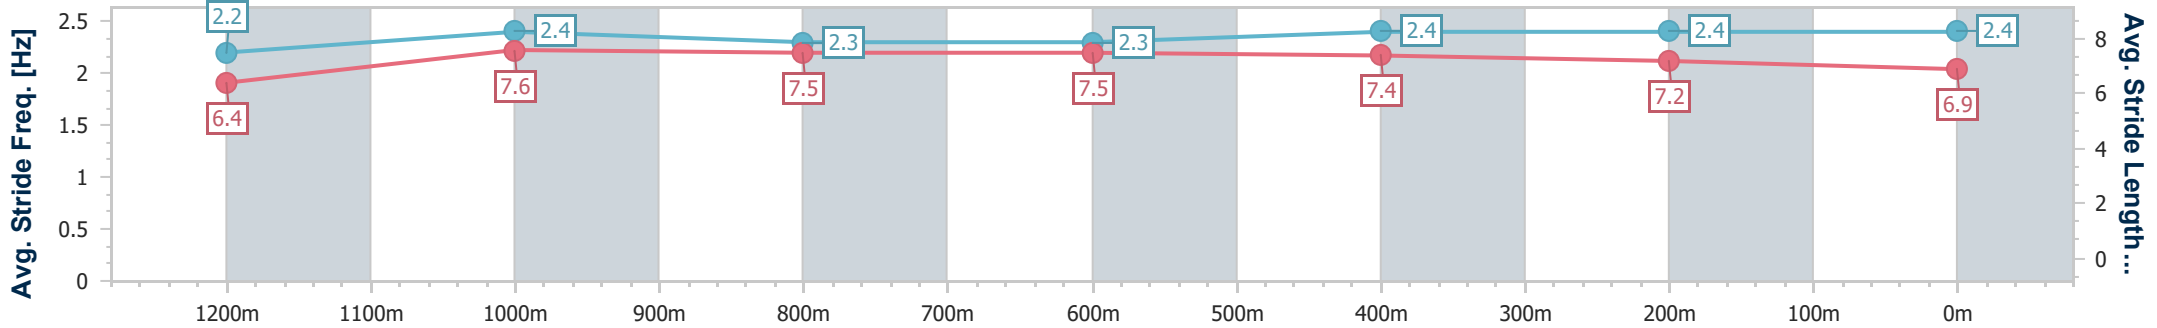

Eagle Farm QLD Professional

Race 3: ACE Class 3 Plate - 1400m

23 March 2024 - 13:09

Track Rating: Good 4, Weather: Fine, Rail Position: +2.5m Entire

BRISBANE RACING CLUB

Section	Overall	1200m	1000m	800m	600m	400m	200m
Section Times	1:23.42 [3] (0:14.06)	1:09.36 [2] (0:11.14)	0:58.22 [2] (0:11.48)	0:46.74 [4] (0:11.51)	0:35.23 [4] (0:11.52)	0:23.71 [3] (0:11.43)	0:12.28 [1] (0:12.28)
Average Speed [km/h]	51.3	64.8	63.5	63.2	62.9	63.1	58.6
Top Speed [km/h]	65.3	65.8	64.1	64.3	65.1	65.1	61.7
Avg. Dist. to Rail [m]	4.5	3.1	2.9	1.7	2.2	3.1	1.7
Avg. Stride Freq. [Hz]	2.2	2.4	2.3	2.3	2.4	2.4	2.4
Avg. Stride Length [m]	6.4	7.6	7.5	7.5	7.4	7.2	6.9