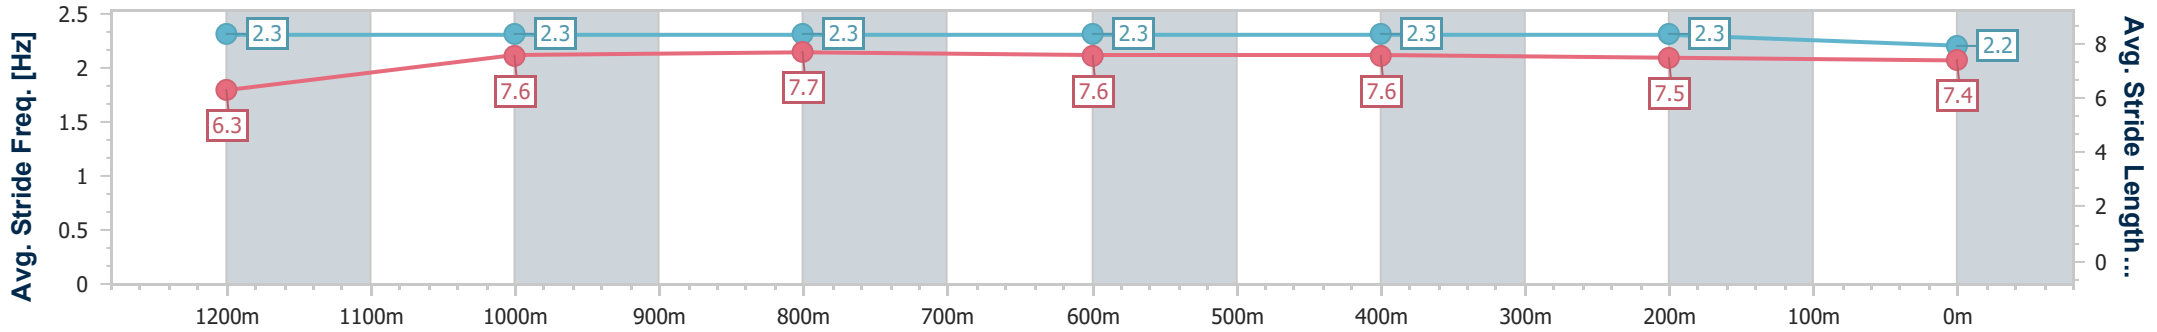

Eagle Farm QLD Professional

Race 3: ACE Class 3 Plate - 1400m

23 March 2024 - 13:09

Track Rating: Good 4, Weather: Fine, Rail Position: +2.5m Entire

BRISBANE RACING CLUB

Section	Overall	1200m	1000m	800m	600m	400m	200m
Section Times	1:23.58 [5] (0:13.87)	1:09.71 [1] (0:11.22)	0:58.49 [1] (0:11.31)	0:47.18 [1] (0:11.41)	0:35.77 [1] (0:11.65)	0:24.12 [1] (0:11.73)	0:12.39 [2] (0:12.39)
Average Speed [km/h]	51.9	64.3	64.0	62.8	61.8	61.3	58.2
Top Speed [km/h]	63.6	65.2	64.7	63.9	62.1	61.9	60.4
Avg. Dist. to Rail [m]	4.8	1.9	0.9	0.5	0.3	0.2	1.4
Avg. Stride Freq. [Hz]	2.3	2.3	2.3	2.3	2.3	2.3	2.2
Avg. Stride Length [m]	6.3	7.6	7.7	7.6	7.6	7.5	7.4