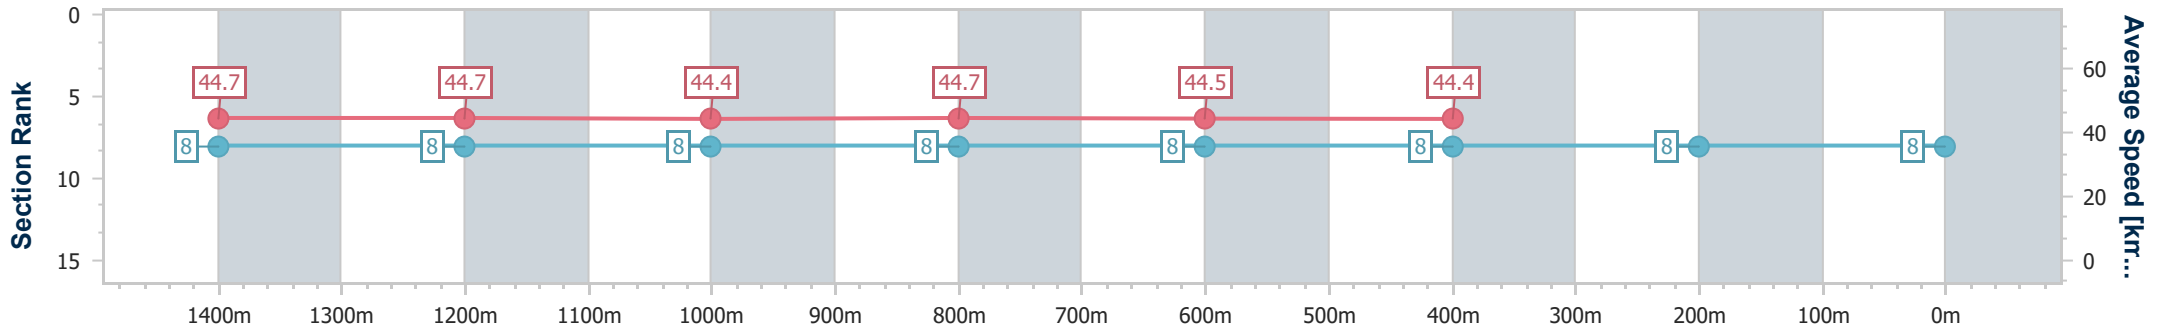

Eagle Farm QLD Professional
Race 2: MERCEDES-BENZ BRISBANE Class 1 Handicap - 1600m

23 March 2024 - 12:35

Track Rating: Good 4, Weather: Fine, Rail Position: +2.5m Entire

BRISBANE RACING CLUB

Section	Overall	1400m	1200m	1000m	800m	600m	400m	200m
Section Times	1:37.14 [8] (0:16.19)	1:20.95 [8] (0:16.19)	1:04.76 [8] (0:16.19)	0:48.57 [8] (0:16.19)	0:32.38 [8] (0:16.19)	0:16.19 [8] (0:16.19)	-:--:--	-:--:--
Average Speed [km/h]	44.7	44.7	44.4	44.7	44.5	44.4	∞	∞
Top Speed [km/h]	63.8	64.0	64.4	59.5	60.4	65.3	65.3	62.5
Avg. Dist. to Rail [m]	10.6	1.3	1.7	1.0	0.5	0.6	0.4	0.6
Avg. Stride Freq. [Hz]	2.1	2.3	2.3	2.2	2.2	2.3	2.4	2.3
Avg. Stride Length [m]	6.6	7.6	7.6	7.4	7.5	7.5	7.6	7.3