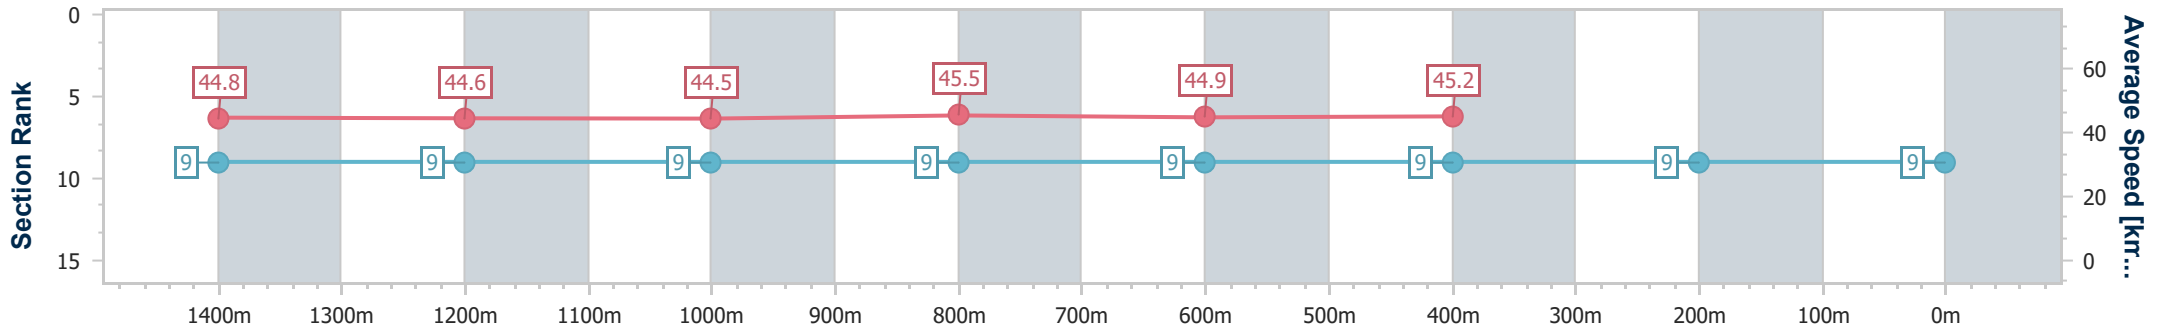

Eagle Farm QLD Professional
Race 2: MERCEDES-BENZ BRISBANE Class 1 Handicap - 1600m

23 March 2024 - 12:35

Track Rating: Good 4, Weather: Fine, Rail Position: +2.5m Entire

BRISBANE RACING CLUB

Section	Overall	1400m	1200m	1000m	800m	600m	400m	200m
Section Times	1:37.28 [9] (0:16.21)	1:21.07 [9] (0:16.21)	1:04.86 [9] (0:16.22)	0:48.64 [9] (0:16.21)	0:32.43 [9] (0:16.21)	0:16.22 [9] (0:16.22)	-:--:--	-:--:--
Average Speed [km/h]	44.8	44.6	44.5	45.5	44.9	45.2	∞	∞
Top Speed [km/h]	62.0	65.4	64.6	61.1	61.2	64.9	65.3	61.1
Avg. Dist. to Rail [m]	15.6	4.5	5.2	4.2	3.1	3.4	6.4	7.1
Avg. Stride Freq. [Hz]	2.3	2.3	2.3	2.3	2.3	2.4	2.4	2.3
Avg. Stride Length [m]	6.1	7.5	7.4	7.4	7.3	7.3	7.3	7.1