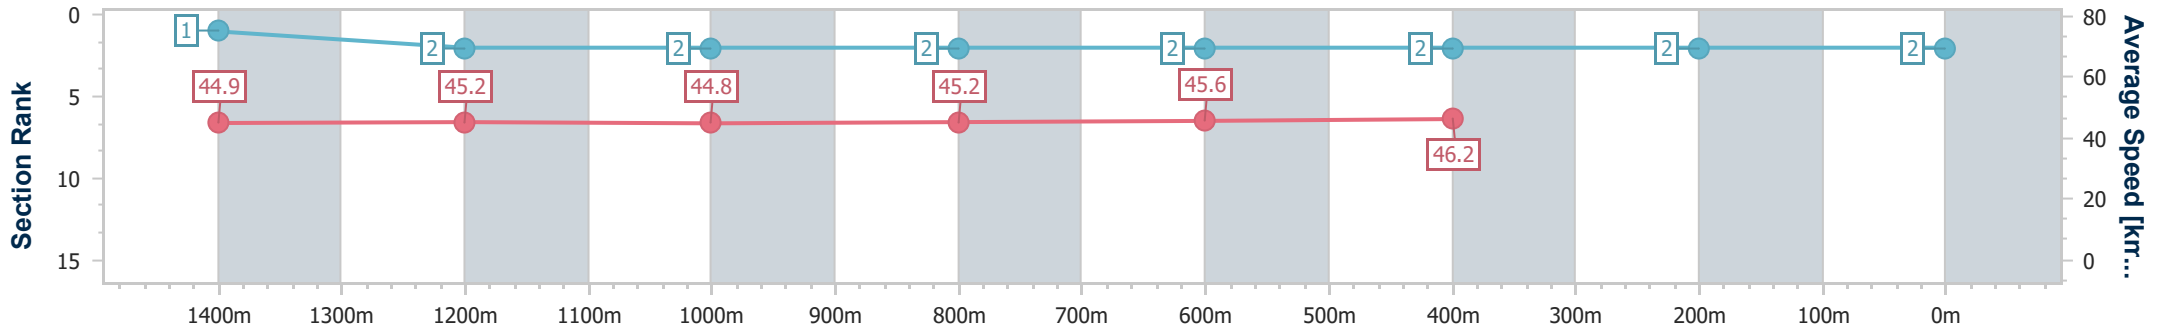

Eagle Farm QLD Professional
Race 2: MERCEDES-BENZ BRISBANE Class 1 Handicap - 1600m

23 March 2024 - 12:35

Track Rating: Good 4, Weather: Fine, Rail Position: +2.5m Entire

BRISBANE RACING CLUB

Section	Overall	1400m	1200m	1000m	800m	600m	400m	200m
Section Times	1:36.30 [2] (0:16.05)	1:20.25 [1] (0:16.05)	1:04.20 [2] (0:16.05)	0:48.15 [2] (0:16.05)	0:32.10 [2] (0:16.05)	0:16.05 [2] (0:16.05)	-:--:--	-:--:--
Average Speed [km/h]	44.9	45.2	44.8	45.2	45.6	46.2	∞	∞
Top Speed [km/h]	62.9	64.8	63.9	60.0	62.5	67.6	67.2	63.8
Avg. Dist. to Rail [m]	11.8	2.0	2.6	2.2	2.8	5.9	7.5	7.6
Avg. Stride Freq. [Hz]	2.3	2.3	2.3	2.2	2.3	2.4	2.4	2.3
Avg. Stride Length [m]	6.2	7.5	7.5	7.3	7.4	7.4	7.5	7.3