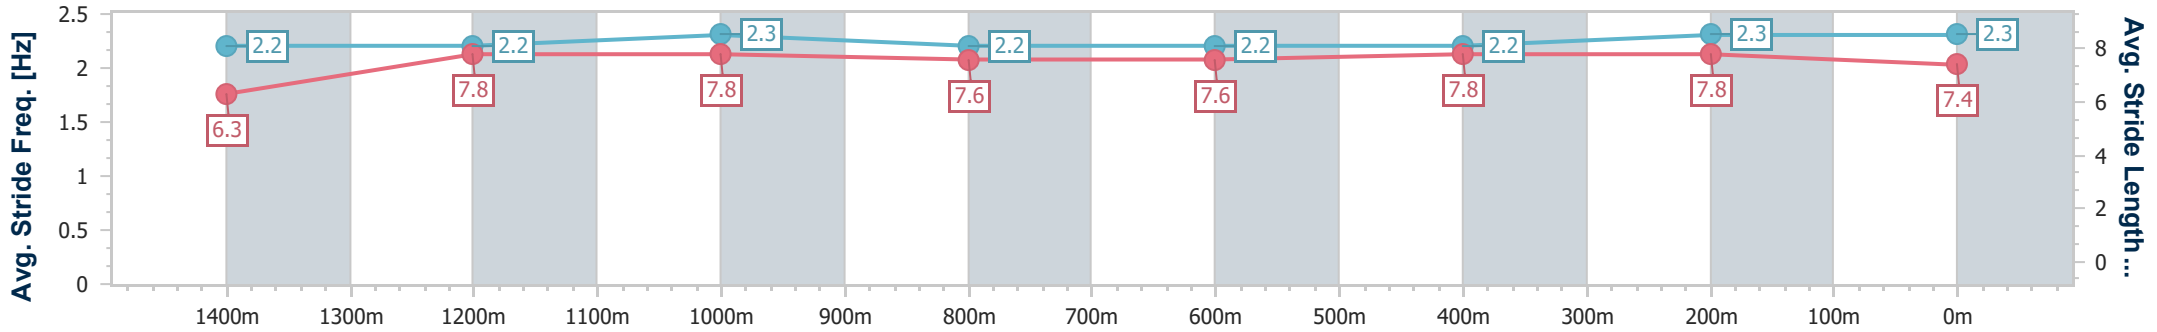

Eagle Farm QLD Professional
Race 2: MERCEDES-BENZ BRISBANE Class 1 Handicap - 1600m

23 March 2024 - 12:35

Track Rating: Good 4, Weather: Fine, Rail Position: +2.5m Entire

BRISBANE RACING CLUB

Section	Overall	1400m	1200m	1000m	800m	600m	400m	200m
Section Times	1:36.45 [4] (0:16.07)	1:20.38 [3] (0:16.08)	1:04.30 [3] (0:16.07)	0:48.23 [3] (0:16.08)	0:32.15 [3] (0:16.07)	0:16.08 [3] (0:16.08)	-:--:--	-:--:--
Average Speed [km/h]	44.9	44.9	45.0	45.6	45.5	45.2	∞	∞
Top Speed [km/h]	65.6	64.8	65.8	62.3	60.6	66.3	66.7	64.4
Avg. Dist. to Rail [m]	9.2	2.3	4.0	3.5	3.6	2.5	7.5	8.8
Avg. Stride Freq. [Hz]	2.2	2.2	2.3	2.2	2.2	2.2	2.3	2.3
Avg. Stride Length [m]	6.3	7.8	7.8	7.6	7.6	7.8	7.8	7.4

- [] Ranking at each section and finish
- :--:-- No data available at this section
- NA No data available

Horse/Jockey Name	Intentional Lass
Final Rank	5
Fastest Section Time (Section)	0:16.08 (1400m)
Top Speed [km/h] (Section)	66.0 (1400m)
Race State	Finished