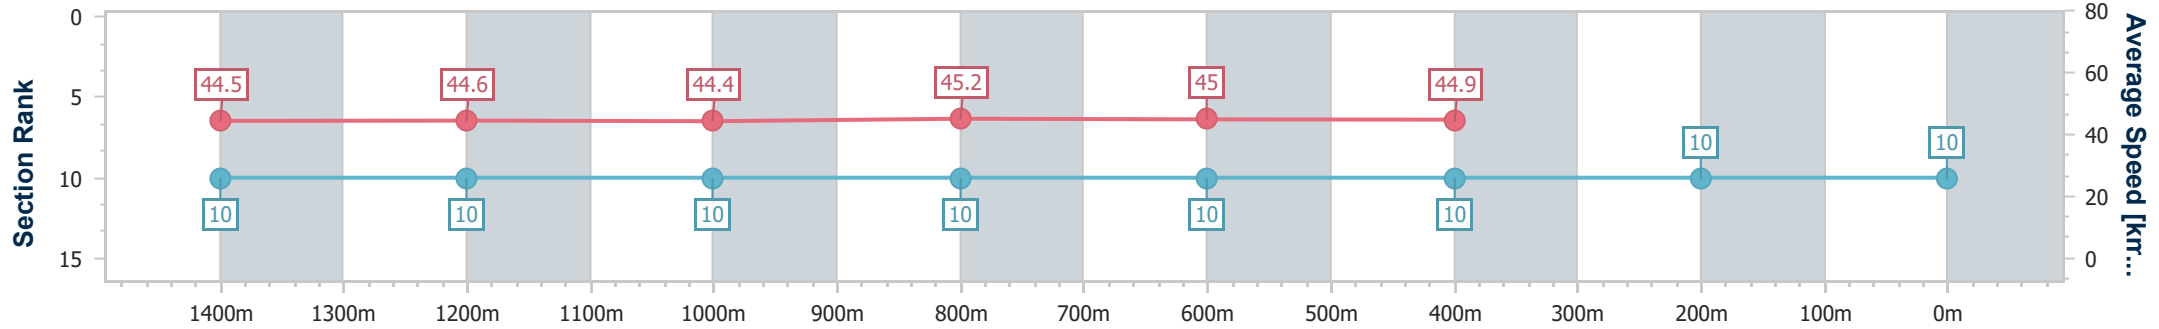

Eagle Farm QLD Professional
Race 2: MERCEDES-BENZ BRISBANE Class 1 Handicap - 1600m

23 March 2024 - 12:35

Track Rating: Good 4, Weather: Fine, Rail Position: +2.5m Entire

BRISBANE RACING CLUB

Section	Overall	1400m	1200m	1000m	800m	600m	400m	200m
Section Times	1:37.32 [10] (0:16.22)	1:21.10 [10] (0:16.22)	1:04.88 [10] (0:16.22)	0:48.66 [10] (0:16.22)	0:32.44 [10] (0:16.22)	0:16.22 [10] (0:16.22)	-:--:--	-:--:--
Average Speed [km/h]	44.5	44.6	44.4	45.2	45.0	44.9	∞	∞
Top Speed [km/h]	64.7	64.9	65.1	60.1	60.7	65.7	66.0	60.8
Avg. Dist. to Rail [m]	5.3	1.7	4.6	3.7	3.1	2.2	6.6	6.9
Avg. Stride Freq. [Hz]	2.3	2.4	2.4	2.3	2.3	2.4	2.4	2.4
Avg. Stride Length [m]	6.2	7.4	7.3	7.1	7.1	7.2	7.4	6.9

- [] Ranking at each section and finish
- :--:-- No data available at this section
- NA No data available

Horse/Jockey Name	Seventies Hit
Final Rank	11
Fastest Section Time (Section)	0:16.27 (1400m)
Top Speed [km/h] (Section)	67.2 (1400m)
Race State	Finished