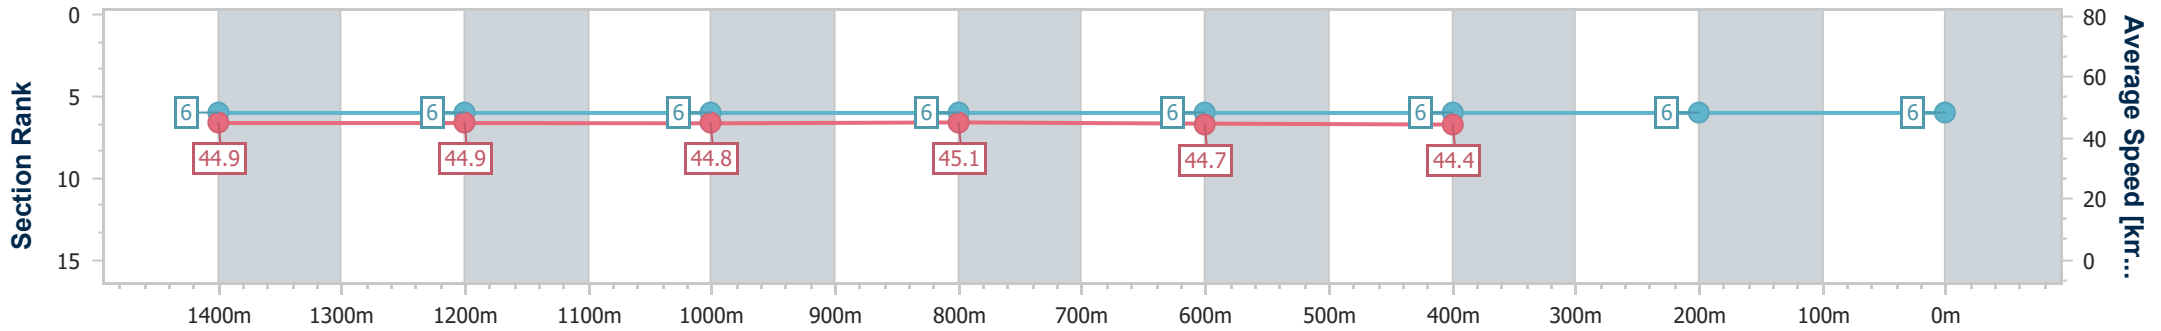

Eagle Farm QLD Professional
Race 2: MERCEDES-BENZ BRISBANE Class 1 Handicap - 1600m

23 March 2024 - 12:35

Track Rating: Good 4, Weather: Fine, Rail Position: +2.5m Entire

BRISBANE RACING CLUB

Section	Overall	1400m	1200m	1000m	800m	600m	400m	200m
Section Times	1:36.55 [6] (0:16.09)	1:20.46 [6] (0:16.09)	1:04.37 [6] (0:16.09)	0:48.28 [6] (0:16.09)	0:32.19 [6] (0:16.09)	0:16.10 [6] (0:16.10)	-:--:--	-:--:--
Average Speed [km/h]	44.9	44.9	44.8	45.1	44.7	44.4	∞	∞
Top Speed [km/h]	67.1	67.6	63.4	59.5	59.8	62.6	63.1	60.9
Avg. Dist. to Rail [m]	13.5	4.4	1.9	1.1	0.3	0.9	1.2	1.4
Avg. Stride Freq. [Hz]	2.2	2.2	2.2	2.1	2.1	2.2	2.2	2.2
Avg. Stride Length [m]	6.6	8.2	8.0	7.8	7.8	7.8	7.8	7.5