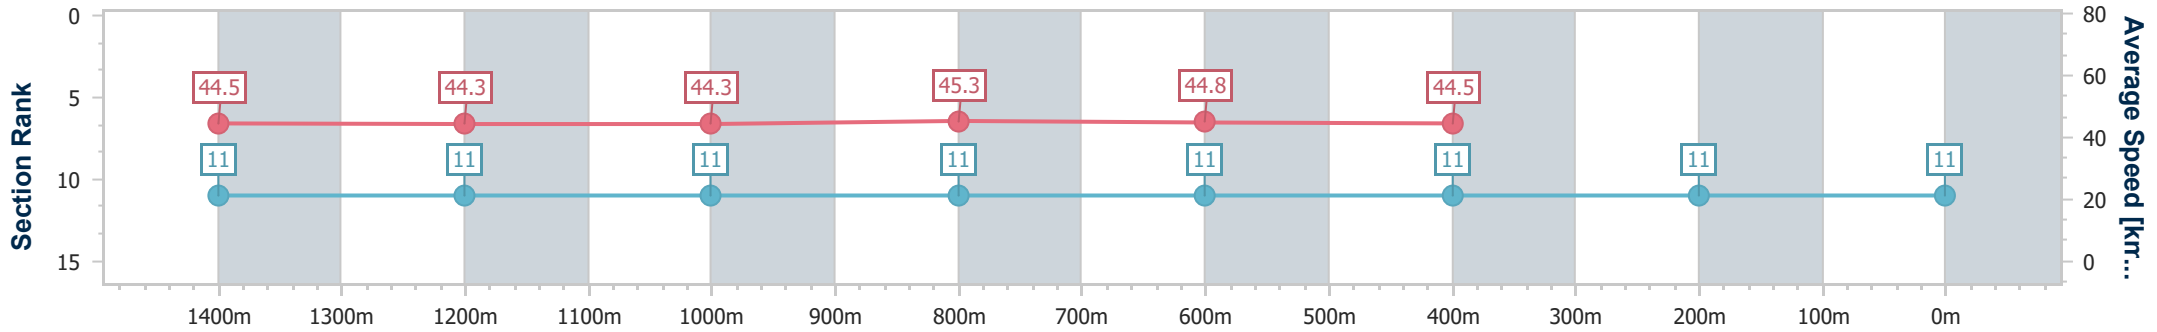

- [] Ranking at each section and finish
- :--:-- No data available at this section
- NA No data available

Horse/Jockey Name	Seventies Hit
Final Rank	11
Fastest Section Time (Section)	0:16.27 (1400m)
Top Speed [km/h] (Section)	67.2 (1400m)
Race State	Finished

Eagle Farm QLD Professional
Race 2: MERCEDES-BENZ BRISBANE Class 1 Handicap - 1600m

23 March 2024 - 12:35

Track Rating: Good 4, Weather: Fine, Rail Position: +2.5m Entire

BRISBANE RACING CLUB

Section	Overall	1400m	1200m	1000m	800m	600m	400m	200m
Section Times	1:37.67 [11] (0:16.28)	1:21.39 [11] (0:16.27)	1:05.12 [11] (0:16.28)	0:48.84 [11] (0:16.28)	0:32.56 [11] (0:16.28)	0:16.28 [11] (0:16.28)	-:--:--	-:--:--
Average Speed [km/h]	44.5	44.3	44.3	45.3	44.8	44.5	∞	∞
Top Speed [km/h]	65.5	67.2	65.0	59.6	60.7	62.9	63.1	58.1
Avg. Dist. to Rail [m]	12.6	4.9	5.2	4.5	3.4	1.4	1.7	1.4
Avg. Stride Freq. [Hz]	2.2	2.4	2.3	2.2	2.2	2.3	2.3	2.2
Avg. Stride Length [m]	6.6	7.7	7.5	7.4	7.4	7.5	7.4	7.0

- [] Ranking at each section and finish
- :--:-- No data available at this section
- NA No data available

Horse/Jockey Name	Who Ordered Dafish
Final Rank	12
Fastest Section Time (Section)	0:01.77 (200m)
Top Speed [km/h] (Section)	65.1 (Overall)
Race State	Finished