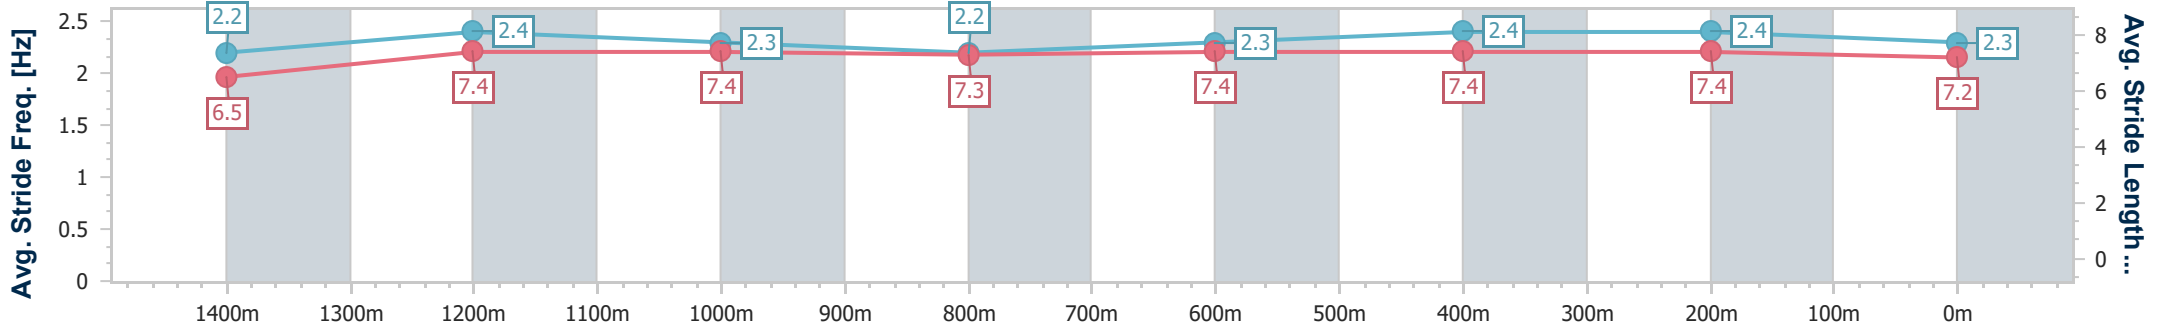

Eagle Farm QLD Professional
Race 2: MERCEDES-BENZ BRISBANE Class 1 Handicap - 1600m

23 March 2024 - 12:35

Track Rating: Good 4, Weather: Fine, Rail Position: +2.5m Entire

BRISBANE RACING CLUB

Section	Overall	1400m	1200m	1000m	800m	600m	400m	200m
Section Times	1:36.56 [7] (0:16.09)	1:20.47 [6] (0:16.09)	1:04.38 [7] (0:16.10)	0:48.28 [7] (0:16.09)	0:32.19 [7] (0:16.09)	0:16.10 [7] (0:16.10)	-:--:--	-:--:--
Average Speed [km/h]	44.9	44.8	44.8	45.1	45.0	45.0	∞	∞
Top Speed [km/h]	63.2	65.5	63.5	59.8	61.1	65.5	65.9	63.2
Avg. Dist. to Rail [m]	6.5	1.7	1.7	1.4	2.1	0.8	4.1	5.8
Avg. Stride Freq. [Hz]	2.2	2.4	2.3	2.2	2.3	2.4	2.4	2.3
Avg. Stride Length [m]	6.5	7.4	7.4	7.3	7.4	7.4	7.4	7.2