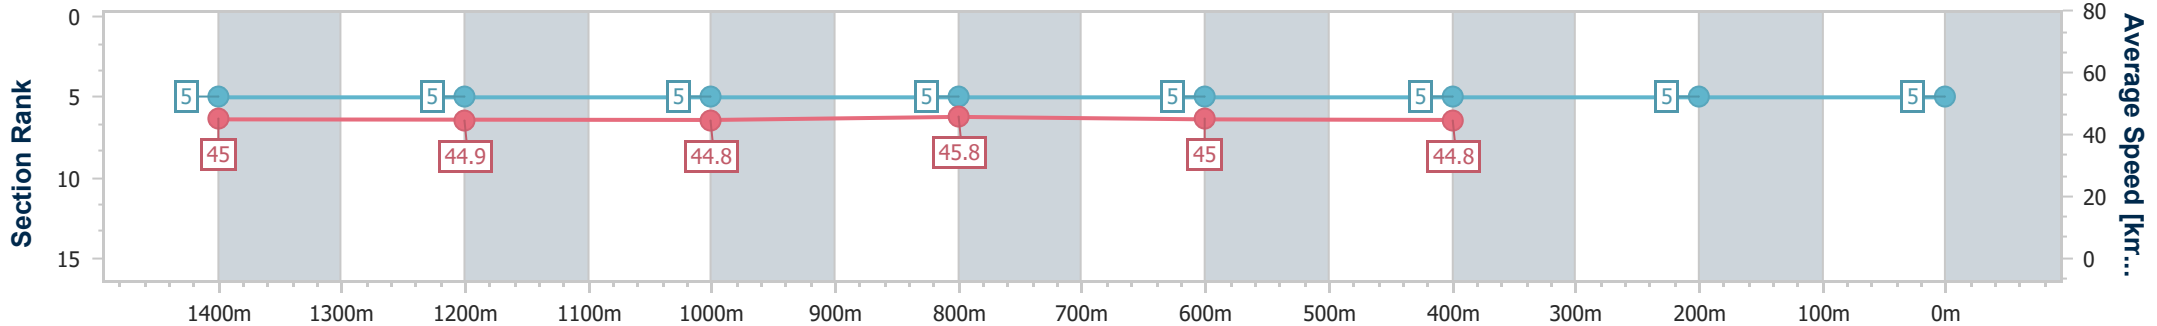

Eagle Farm QLD Professional
Race 2: MERCEDES-BENZ BRISBANE Class 1 Handicap - 1600m

23 March 2024 - 12:35

Track Rating: Good 4, Weather: Fine, Rail Position: +2.5m Entire

BRISBANE RACING CLUB

Section	Overall	1400m	1200m	1000m	800m	600m	400m	200m
Section Times	1:36.52 [5] (0:16.09)	1:20.43 [5] (0:16.08)	1:04.35 [5] (0:16.09)	0:48.26 [5] (0:16.08)	0:32.18 [5] (0:16.09)	0:16.09 [5] (0:16.09)	-:--:--	-:--:--
Average Speed [km/h]	45.0	44.9	44.8	45.8	45.0	44.8	∞	∞
Top Speed [km/h]	65.9	66.0	64.4	61.3	61.2	64.5	63.9	61.4
Avg. Dist. to Rail [m]	11.1	3.1	5.3	3.7	1.5	0.4	1.4	2.4
Avg. Stride Freq. [Hz]	2.3	2.4	2.4	2.3	2.3	2.4	2.4	2.4
Avg. Stride Length [m]	6.3	7.2	7.3	7.2	7.2	7.2	7.2	7.0