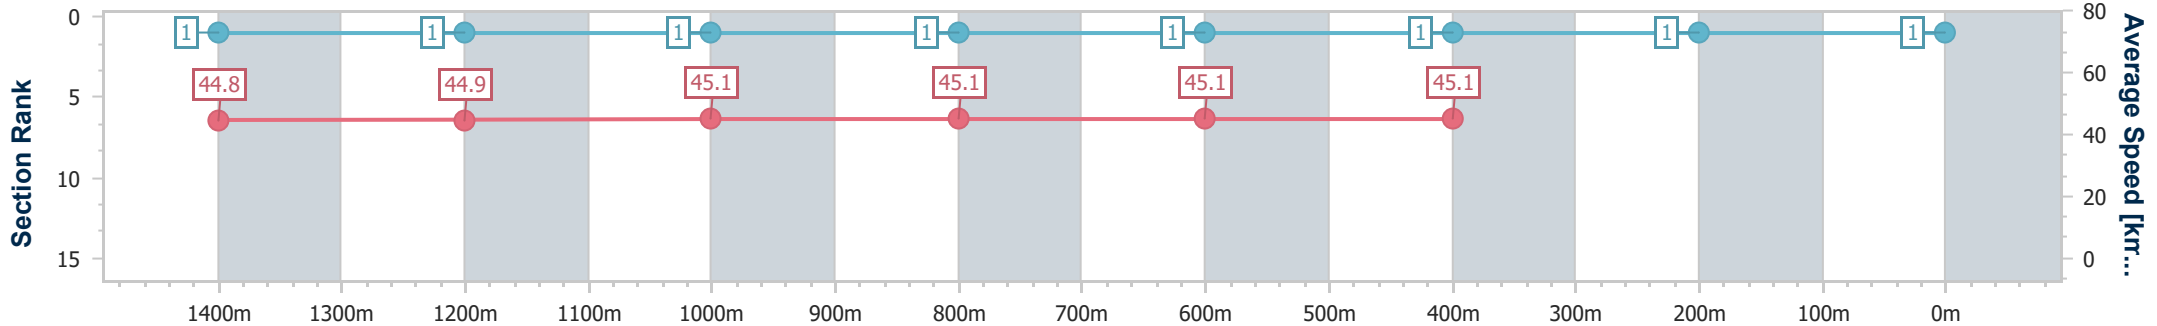

Eagle Farm QLD Professional
Race 2: MERCEDES-BENZ BRISBANE Class 1 Handicap - 1600m

23 March 2024 - 12:35

Track Rating: Good 4, Weather: Fine, Rail Position: +2.5m Entire

BRISBANE RACING CLUB

Section	Overall	1400m	1200m	1000m	800m	600m	400m	200m
Section Times	1:36.28 [1] (0:16.05)	1:20.23 [1] (0:16.04)	1:04.19 [1] (0:16.05)	0:48.14 [1] (0:16.04)	0:32.10 [1] (0:16.05)	0:16.05 [1] (0:16.05)	-:--:--	-:--:--
Average Speed [km/h]	44.8	44.9	45.1	45.1	45.1	45.1	∞	∞
Top Speed [km/h]	63.2	64.8	64.0	59.5	60.2	64.0	66.1	63.4
Avg. Dist. to Rail [m]	5.2	0.9	2.1	1.8	1.0	1.0	3.5	5.3
Avg. Stride Freq. [Hz]	2.2	2.3	2.3	2.2	2.2	2.2	2.3	2.2
Avg. Stride Length [m]	6.6	7.7	7.6	7.5	7.5	7.8	7.7	7.4