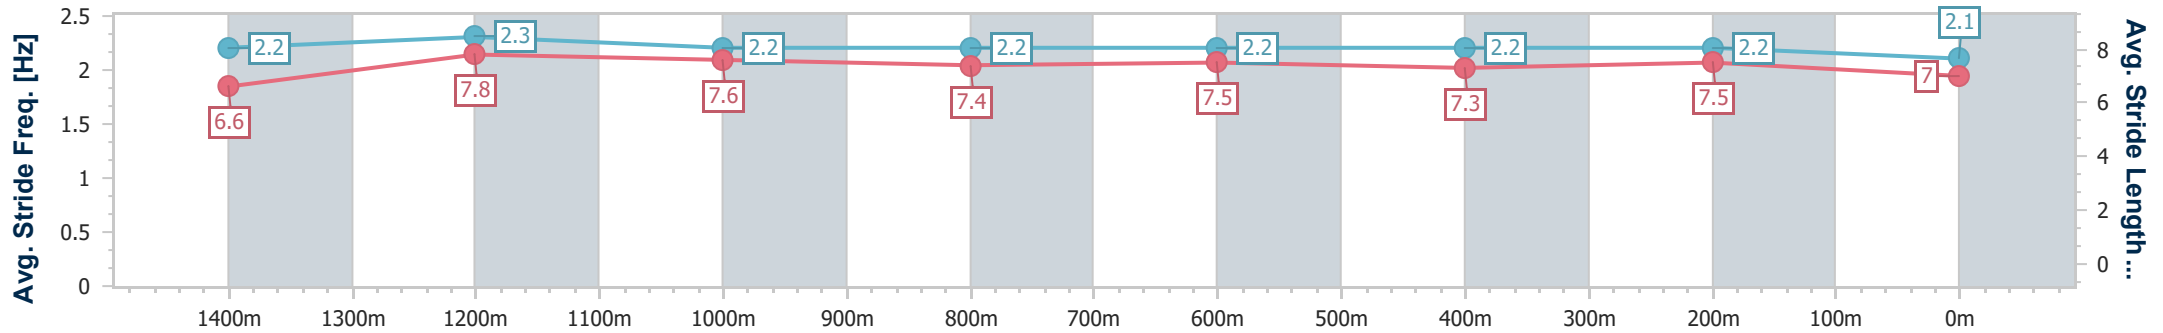

- [] Ranking at each section and finish
- :--:-- No data available at this section
- NA No data available

Horse/Jockey Name	Who Ordered Dafish
Final Rank	12
Fastest Section Time (Section)	0:01.77 (200m)
Top Speed [km/h] (Section)	65.1 (Overall)
Race State	Finished

Eagle Farm QLD Professional
Race 2: MERCEDES-BENZ BRISBANE Class 1 Handicap - 1600m

23 March 2024 - 12:35

Track Rating: Good 4, Weather: Fine, Rail Position: +2.5m Entire

BRISBANE RACING CLUB

Section	Overall	1400m	1200m	1000m	800m	600m	400m	200m
Section Times	1:40.01 [12] (0:16.37)	1:23.64 [12] (0:16.38)	1:07.26 [12] (0:16.37)	0:50.89 [12] (0:16.37)	0:34.52 [12] (0:16.38)	0:18.14 [12] (0:16.37)	0:01.77 [12] (0:00.00)	0:01.77 [12] (0:01.77)
Average Speed [km/h]	44.1	44.1	44.0	44.3	44.4	44.2	∞	407.1
Top Speed [km/h]	65.1	64.9	63.4	59.9	59.8	61.9	62.8	56.4
Avg. Dist. to Rail [m]	8.7	1.1	1.7	1.4	2.2	1.2	0.4	0.8
Avg. Stride Freq. [Hz]	2.2	2.3	2.2	2.2	2.2	2.2	2.2	2.1
Avg. Stride Length [m]	6.6	7.8	7.6	7.4	7.5	7.3	7.5	7.0

- [] Ranking at each section and finish
- .-.- No data available at this section
- NA No data available

Horse/Jockey Name	Cryptic Verse
Final Rank	12
Fastest Section Time (Section)	0:00.00 (Overall)
Top Speed [km/h] (Section)	65.8 (1400m)
Race State	DidNotFinish