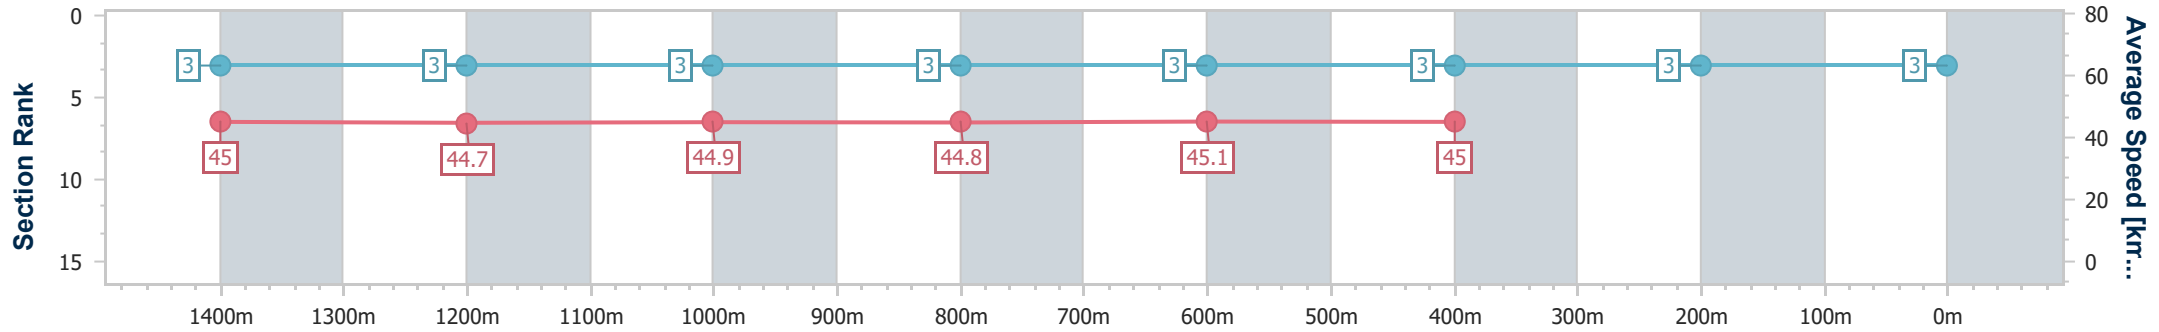

Eagle Farm QLD Professional
Race 2: MERCEDES-BENZ BRISBANE Class 1 Handicap - 1600m

23 March 2024 - 12:35

Track Rating: Good 4, Weather: Fine, Rail Position: +2.5m Entire

BRISBANE RACING CLUB

Section	Overall	1400m	1200m	1000m	800m	600m	400m	200m
Section Times	1:36.45 [3] (0:16.07)	1:20.38 [3] (0:16.08)	1:04.30 [3] (0:16.07)	0:48.23 [3] (0:16.08)	0:32.15 [3] (0:16.07)	0:16.08 [3] (0:16.08)	-:--:--	-:--:--
Average Speed [km/h]	45.0	44.7	44.9	44.8	45.1	45.0	∞	∞
Top Speed [km/h]	67.3	67.0	64.7	60.0	60.2	63.5	64.3	62.6
Avg. Dist. to Rail [m]	7.0	0.6	0.6	1.0	1.4	0.5	1.1	2.6
Avg. Stride Freq. [Hz]	2.1	2.3	2.3	2.2	2.2	2.3	2.3	2.3
Avg. Stride Length [m]	6.6	7.9	7.6	7.4	7.5	7.6	7.5	7.4