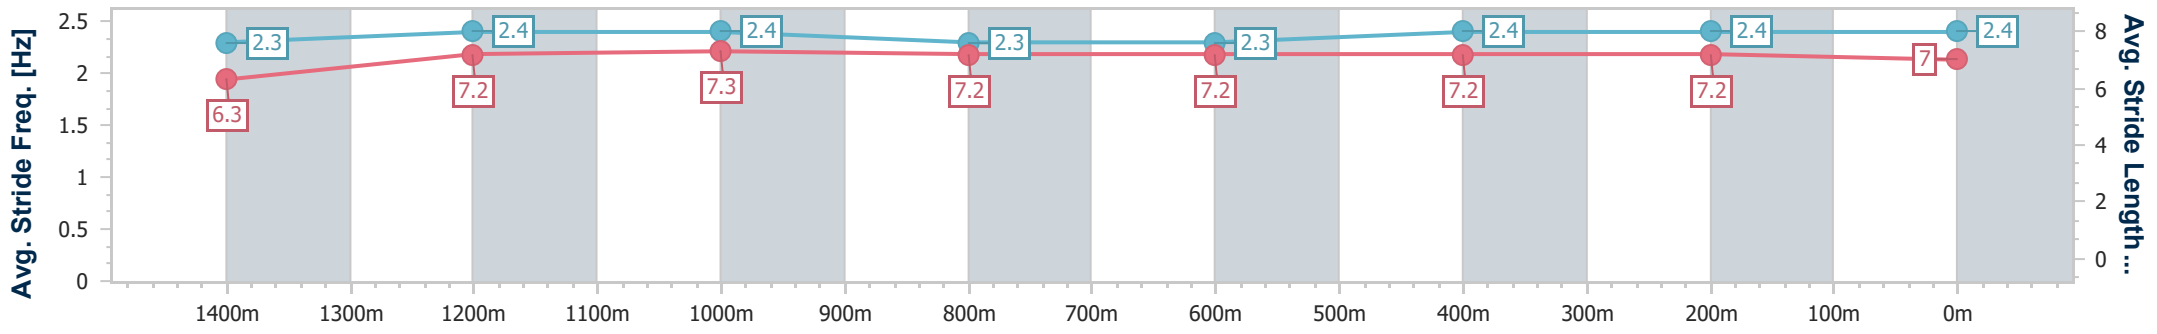

- [] Ranking at each section and finish
- :--:-- No data available at this section
- NA No data available

Horse/Jockey Name	Intentional Lass
Final Rank	5
Fastest Section Time (Section)	0:16.08 (1400m)
Top Speed [km/h] (Section)	66.0 (1400m)
Race State	Finished

Eagle Farm QLD Professional
Race 2: MERCEDES-BENZ BRISBANE Class 1 Handicap - 1600m

23 March 2024 - 12:35

Track Rating: Good 4, Weather: Fine, Rail Position: +2.5m Entire

BRISBANE RACING CLUB

Section	Overall	1400m	1200m	1000m	800m	600m	400m	200m
Section Times	1:36.52 [5] (0:16.09)	1:20.43 [5] (0:16.08)	1:04.35 [5] (0:16.09)	0:48.26 [5] (0:16.08)	0:32.18 [5] (0:16.09)	0:16.09 [5] (0:16.09)	-:--:--	-:--:--
Average Speed [km/h]	45.0	44.9	44.8	45.8	45.0	44.8	∞	∞
Top Speed [km/h]	65.9	66.0	64.4	61.3	61.2	64.5	63.9	61.4
Avg. Dist. to Rail [m]	11.1	3.1	5.3	3.7	1.5	0.4	1.4	2.4
Avg. Stride Freq. [Hz]	2.3	2.4	2.4	2.3	2.3	2.4	2.4	2.4
Avg. Stride Length [m]	6.3	7.2	7.3	7.2	7.2	7.2	7.2	7.0