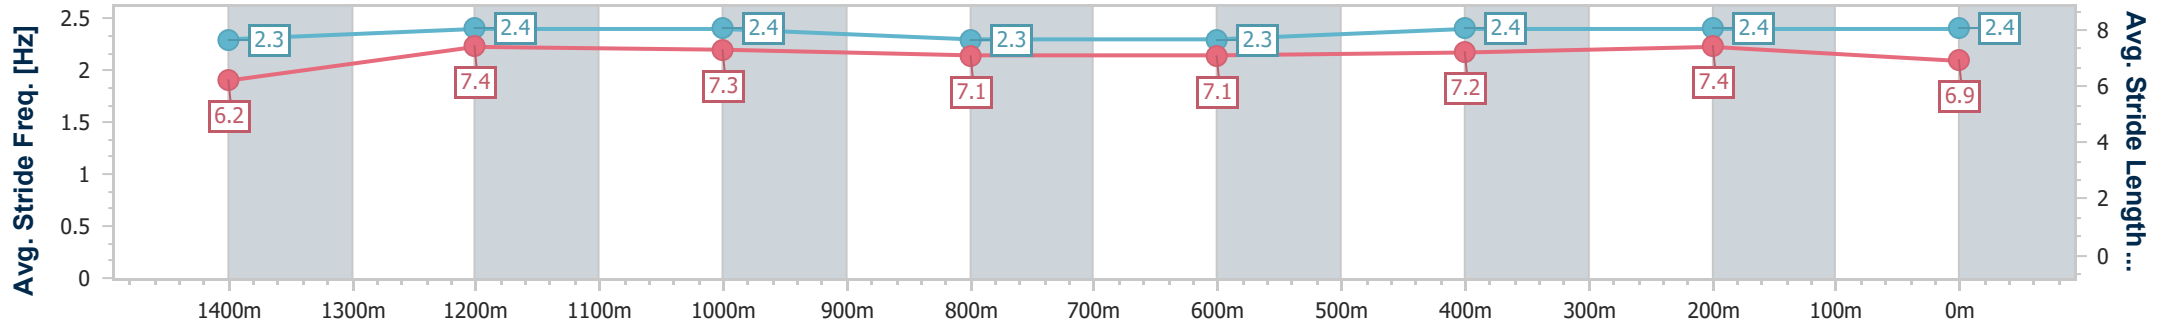

Eagle Farm QLD Professional
Race 2: MERCEDES-BENZ BRISBANE Class 1 Handicap - 1600m

23 March 2024 - 12:35

Track Rating: Good 4, Weather: Fine, Rail Position: +2.5m Entire

BRISBANE RACING CLUB

Section	Overall	1400m	1200m	1000m	800m	600m	400m	200m
Section Times	1:37.32 [10] (0:16.22)	1:21.10 [10] (0:16.22)	1:04.88 [10] (0:16.22)	0:48.66 [10] (0:16.22)	0:32.44 [10] (0:16.22)	0:16.22 [10] (0:16.22)	-:--:--	-:--:--
Average Speed [km/h]	44.5	44.6	44.4	45.2	45.0	44.9	∞	∞
Top Speed [km/h]	64.7	64.9	65.1	60.1	60.7	65.7	66.0	60.8
Avg. Dist. to Rail [m]	5.3	1.7	4.6	3.7	3.1	2.2	6.6	6.9
Avg. Stride Freq. [Hz]	2.3	2.4	2.4	2.3	2.3	2.4	2.4	2.4
Avg. Stride Length [m]	6.2	7.4	7.3	7.1	7.1	7.2	7.4	6.9

- [] Ranking at each section and finish
- :--:-- No data available at this section
- NA No data available

Horse/Jockey Name	Seventies Hit
Final Rank	11
Fastest Section Time (Section)	0:16.27 (1400m)
Top Speed [km/h] (Section)	67.2 (1400m)
Race State	Finished