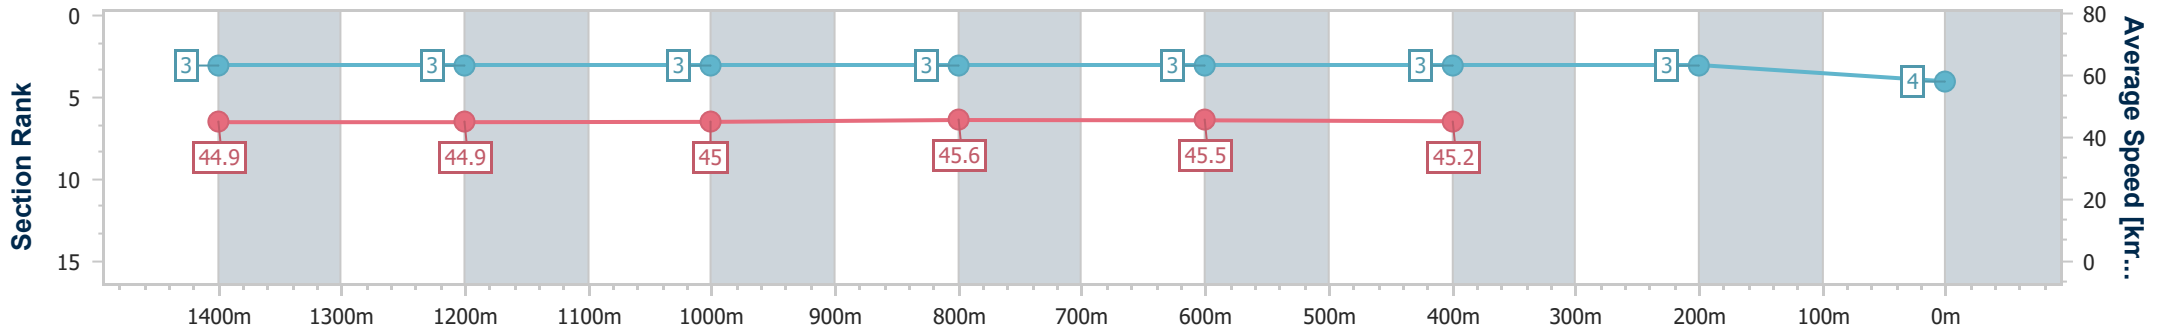

- [] Ranking at each section and finish
- :--:-- No data available at this section
- NA No data available

Horse/Jockey Name	Intentional Lass
Final Rank	5
Fastest Section Time (Section)	0:16.08 (1400m)
Top Speed [km/h] (Section)	66.0 (1400m)
Race State	Finished