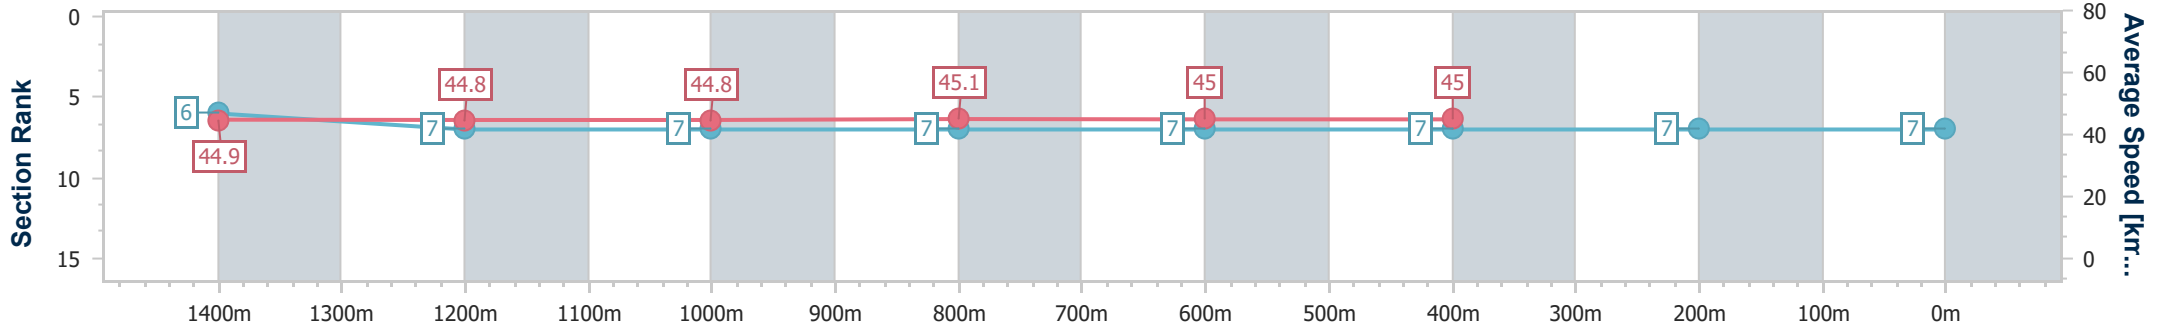

Eagle Farm QLD Professional
Race 2: MERCEDES-BENZ BRISBANE Class 1 Handicap - 1600m

23 March 2024 - 12:35

Track Rating: Good 4, Weather: Fine, Rail Position: +2.5m Entire

BRISBANE RACING CLUB

Section	Overall	1400m	1200m	1000m	800m	600m	400m	200m
Section Times	1:36.56 [7] (0:16.09)	1:20.47 [6] (0:16.09)	1:04.38 [7] (0:16.10)	0:48.28 [7] (0:16.09)	0:32.19 [7] (0:16.09)	0:16.10 [7] (0:16.10)	-:--:--	-:--:--
Average Speed [km/h]	44.9	44.8	44.8	45.1	45.0	45.0	∞	∞
Top Speed [km/h]	63.2	65.5	63.5	59.8	61.1	65.5	65.9	63.2
Avg. Dist. to Rail [m]	6.5	1.7	1.7	1.4	2.1	0.8	4.1	5.8
Avg. Stride Freq. [Hz]	2.2	2.4	2.3	2.2	2.3	2.4	2.4	2.3
Avg. Stride Length [m]	6.5	7.4	7.4	7.3	7.4	7.4	7.4	7.2