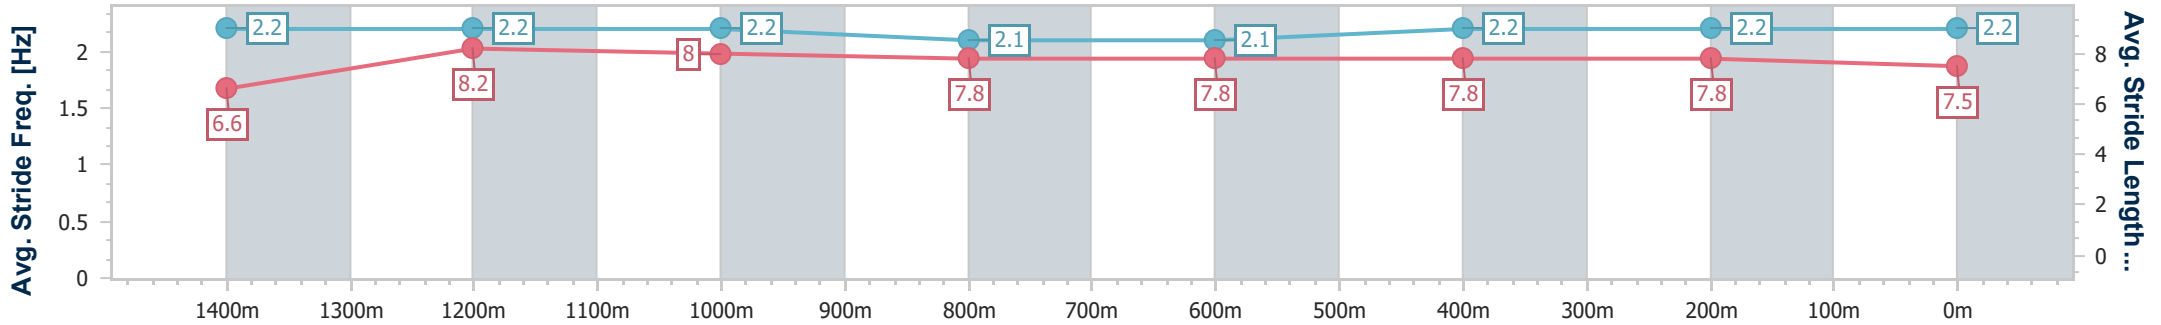

Eagle Farm QLD Professional
Race 2: MERCEDES-BENZ BRISBANE Class 1 Handicap - 1600m

23 March 2024 - 12:35

Track Rating: Good 4, Weather: Fine, Rail Position: +2.5m Entire

BRISBANE RACING CLUB

Section	Overall	1400m	1200m	1000m	800m	600m	400m	200m
Section Times	1:36.55 [6] (0:16.09)	1:20.46 [6] (0:16.09)	1:04.37 [6] (0:16.09)	0:48.28 [6] (0:16.09)	0:32.19 [6] (0:16.09)	0:16.10 [6] (0:16.10)	-:--:--	-:--:--
Average Speed [km/h]	44.9	44.9	44.8	45.1	44.7	44.4	∞	∞
Top Speed [km/h]	67.1	67.6	63.4	59.5	59.8	62.6	63.1	60.9
Avg. Dist. to Rail [m]	13.5	4.4	1.9	1.1	0.3	0.9	1.2	1.4
Avg. Stride Freq. [Hz]	2.2	2.2	2.2	2.1	2.1	2.2	2.2	2.2
Avg. Stride Length [m]	6.6	8.2	8.0	7.8	7.8	7.8	7.8	7.5