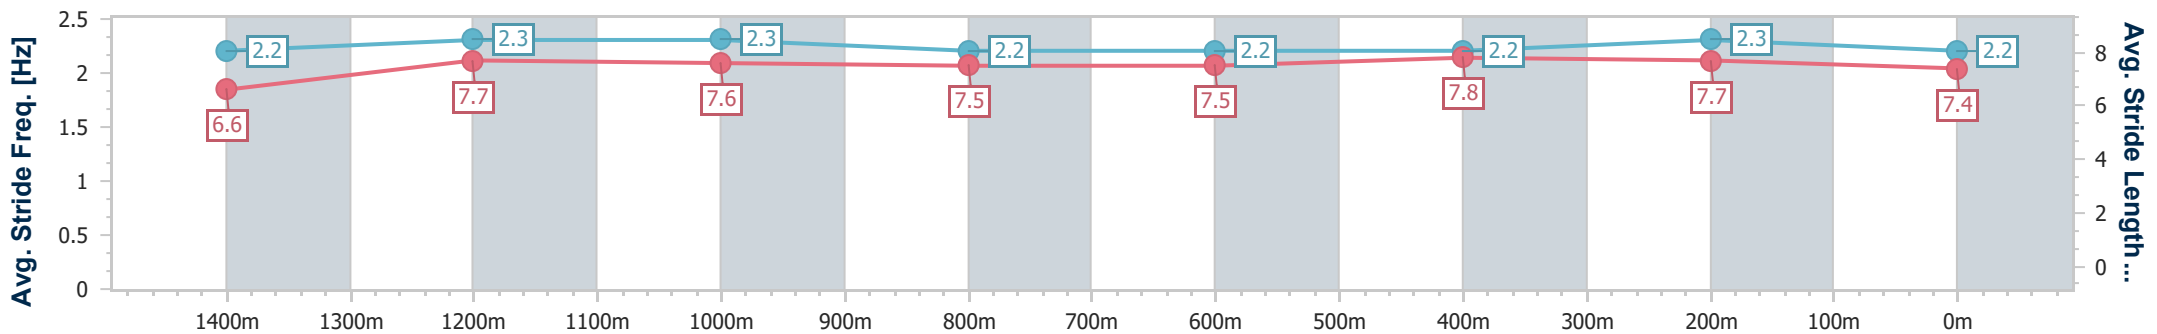

Eagle Farm QLD Professional
Race 2: MERCEDES-BENZ BRISBANE Class 1 Handicap - 1600m

23 March 2024 - 12:35

Track Rating: Good 4, Weather: Fine, Rail Position: +2.5m Entire

BRISBANE RACING CLUB

Section	Overall	1400m	1200m	1000m	800m	600m	400m	200m
Section Times	1:36.28 [1] (0:16.05)	1:20.23 [1] (0:16.04)	1:04.19 [1] (0:16.05)	0:48.14 [1] (0:16.04)	0:32.10 [1] (0:16.05)	0:16.05 [1] (0:16.05)	-:--:--	-:--:--
Average Speed [km/h]	44.8	44.9	45.1	45.1	45.1	45.1	∞	∞
Top Speed [km/h]	63.2	64.8	64.0	59.5	60.2	64.0	66.1	63.4
Avg. Dist. to Rail [m]	5.2	0.9	2.1	1.8	1.0	1.0	3.5	5.3
Avg. Stride Freq. [Hz]	2.2	2.3	2.3	2.2	2.2	2.2	2.3	2.2
Avg. Stride Length [m]	6.6	7.7	7.6	7.5	7.5	7.8	7.7	7.4