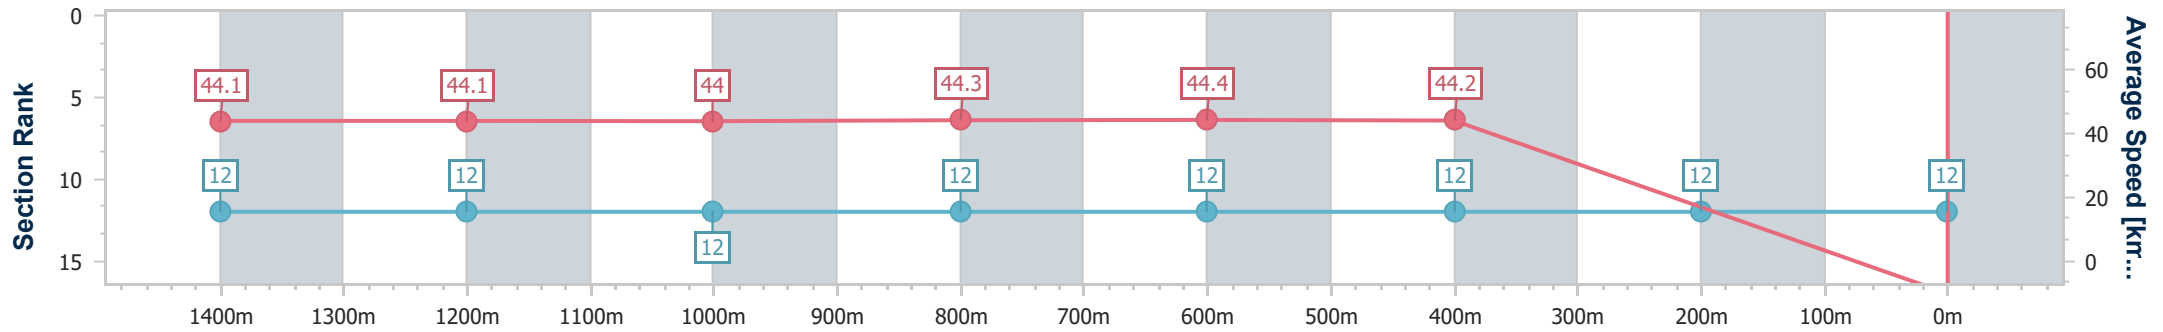

- [] Ranking at each section and finish
- :--:-- No data available at this section
- NA No data available

Horse/Jockey Name	Who Ordered Dafish
Final Rank	12
Fastest Section Time (Section)	0:01.77 (200m)
Top Speed [km/h] (Section)	65.1 (Overall)
Race State	Finished

Eagle Farm QLD Professional
Race 2: MERCEDES-BENZ BRISBANE Class 1 Handicap - 1600m

23 March 2024 - 12:35

Track Rating: Good 4, Weather: Fine, Rail Position: +2.5m Entire

BRISBANE RACING CLUB

Section	Overall	1400m	1200m	1000m	800m	600m	400m	200m
Section Times	1:40.01 [12] (0:16.37)	1:23.64 [12] (0:16.38)	1:07.26 [12] (0:16.37)	0:50.89 [12] (0:16.37)	0:34.52 [12] (0:16.38)	0:18.14 [12] (0:16.37)	0:01.77 [12] (0:00.00)	0:01.77 [12] (0:01.77)
Average Speed [km/h]	44.1	44.1	44.0	44.3	44.4	44.2	∞	407.1
Top Speed [km/h]	65.1	64.9	63.4	59.9	59.8	61.9	62.8	56.4
Avg. Dist. to Rail [m]	8.7	1.1	1.7	1.4	2.2	1.2	0.4	0.8
Avg. Stride Freq. [Hz]	2.2	2.3	2.2	2.2	2.2	2.2	2.2	2.1
Avg. Stride Length [m]	6.6	7.8	7.6	7.4	7.5	7.3	7.5	7.0