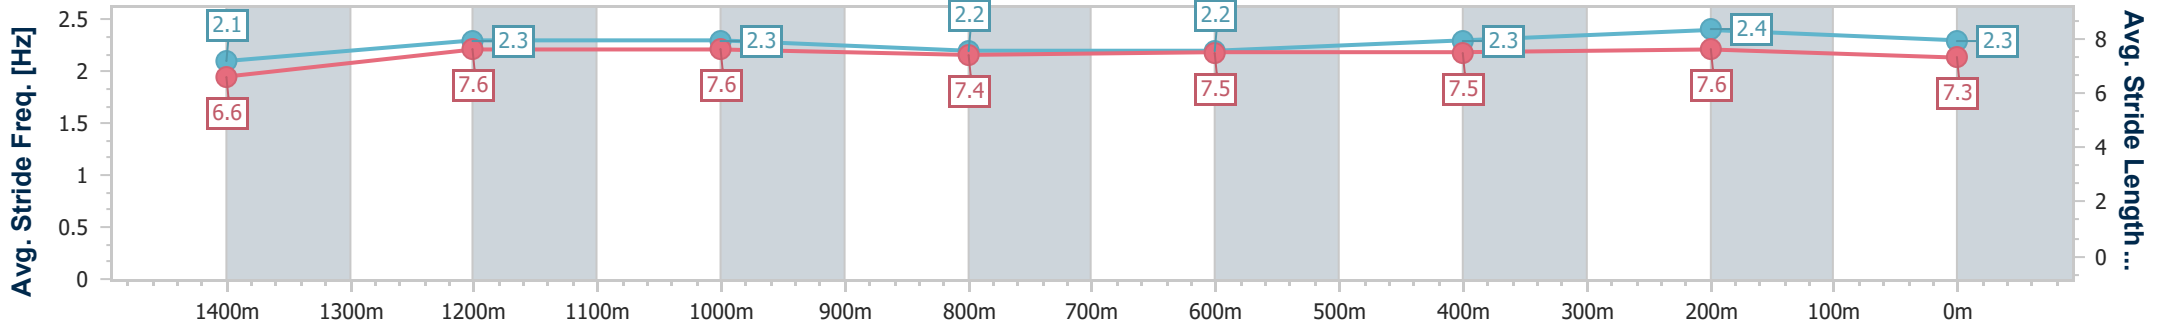

Eagle Farm QLD Professional
Race 2: MERCEDES-BENZ BRISBANE Class 1 Handicap - 1600m

23 March 2024 - 12:35

Track Rating: Good 4, Weather: Fine, Rail Position: +2.5m Entire

BRISBANE RACING CLUB

Section	Overall	1400m	1200m	1000m	800m	600m	400m	200m
Section Times	1:37.14 [8] (0:16.19)	1:20.95 [8] (0:16.19)	1:04.76 [8] (0:16.19)	0:48.57 [8] (0:16.19)	0:32.38 [8] (0:16.19)	0:16.19 [8] (0:16.19)	-:--:--	-:--:--
Average Speed [km/h]	44.7	44.7	44.4	44.7	44.5	44.4	∞	∞
Top Speed [km/h]	63.8	64.0	64.4	59.5	60.4	65.3	65.3	62.5
Avg. Dist. to Rail [m]	10.6	1.3	1.7	1.0	0.5	0.6	0.4	0.6
Avg. Stride Freq. [Hz]	2.1	2.3	2.3	2.2	2.2	2.3	2.4	2.3
Avg. Stride Length [m]	6.6	7.6	7.6	7.4	7.5	7.5	7.6	7.3