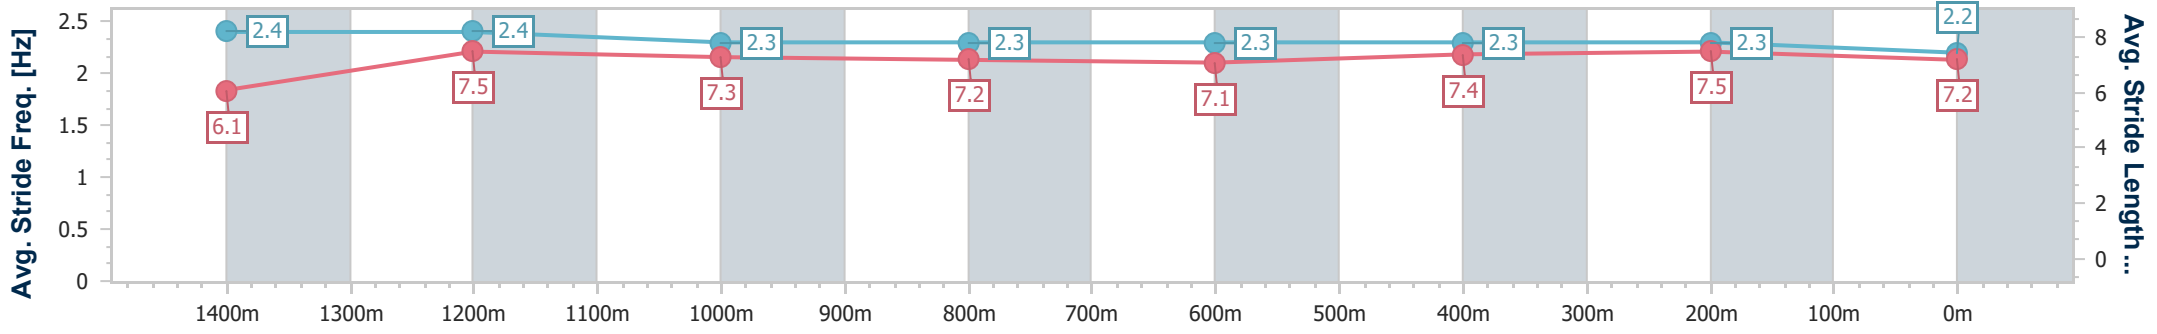

Eagle Farm QLD Professional
Race 2: MERCEDES-BENZ BRISBANE Class 1 Handicap - 1600m

23 March 2024 - 12:35

Track Rating: Good 4, Weather: Fine, Rail Position: +2.5m Entire

BRISBANE RACING CLUB

Section	Overall	1400m	1200m	1000m	800m	600m	400m	200m
Section Times	-:--:--	-:--:--	-:--:--	-:--:--	-:--:--	-:--:--	-:--:--	-:--:--
Average Speed [km/h]	∞	∞	∞	∞	∞	∞	∞	∞
Top Speed [km/h]	65.4	65.8	62.7	59.5	59.3	62.8	63.2	60.0
Avg. Dist. to Rail [m]	10.1	1.4	1.7	2.6	1.7	1.6	3.8	3.3
Avg. Stride Freq. [Hz]	2.4	2.4	2.3	2.3	2.3	2.3	2.3	2.2
Avg. Stride Length [m]	6.1	7.5	7.3	7.2	7.1	7.4	7.5	7.2

- [] Ranking at each section and finish
- :--:-- No data available at this section
- NA No data available