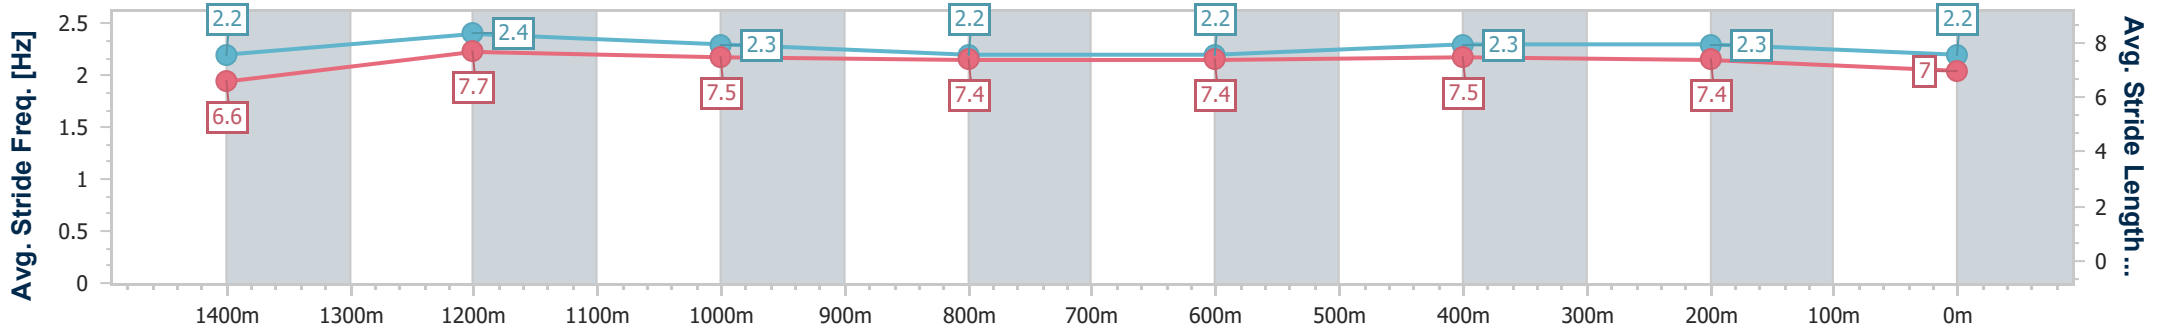

- [] Ranking at each section and finish
- :--:-- No data available at this section
- NA No data available

Horse/Jockey Name	Seventies Hit
Final Rank	11
Fastest Section Time (Section)	0:16.27 (1400m)
Top Speed [km/h] (Section)	67.2 (1400m)
Race State	Finished

Eagle Farm QLD Professional
Race 2: MERCEDES-BENZ BRISBANE Class 1 Handicap - 1600m

23 March 2024 - 12:35

Track Rating: Good 4, Weather: Fine, Rail Position: +2.5m Entire

BRISBANE RACING CLUB

Section	Overall	1400m	1200m	1000m	800m	600m	400m	200m
Section Times	1:37.67 [11] (0:16.28)	1:21.39 [11] (0:16.27)	1:05.12 [11] (0:16.28)	0:48.84 [11] (0:16.28)	0:32.56 [11] (0:16.28)	0:16.28 [11] (0:16.28)	-:--:--	-:--:--
Average Speed [km/h]	44.5	44.3	44.3	45.3	44.8	44.5	∞	∞
Top Speed [km/h]	65.5	67.2	65.0	59.6	60.7	62.9	63.1	58.1
Avg. Dist. to Rail [m]	12.6	4.9	5.2	4.5	3.4	1.4	1.7	1.4
Avg. Stride Freq. [Hz]	2.2	2.4	2.3	2.2	2.2	2.3	2.3	2.2
Avg. Stride Length [m]	6.6	7.7	7.5	7.4	7.4	7.5	7.4	7.0

- [] Ranking at each section and finish
- :--:-- No data available at this section
- NA No data available

Horse/Jockey Name	Who Ordered Dafish
Final Rank	12
Fastest Section Time (Section)	0:01.77 (200m)
Top Speed [km/h] (Section)	65.1 (Overall)
Race State	Finished