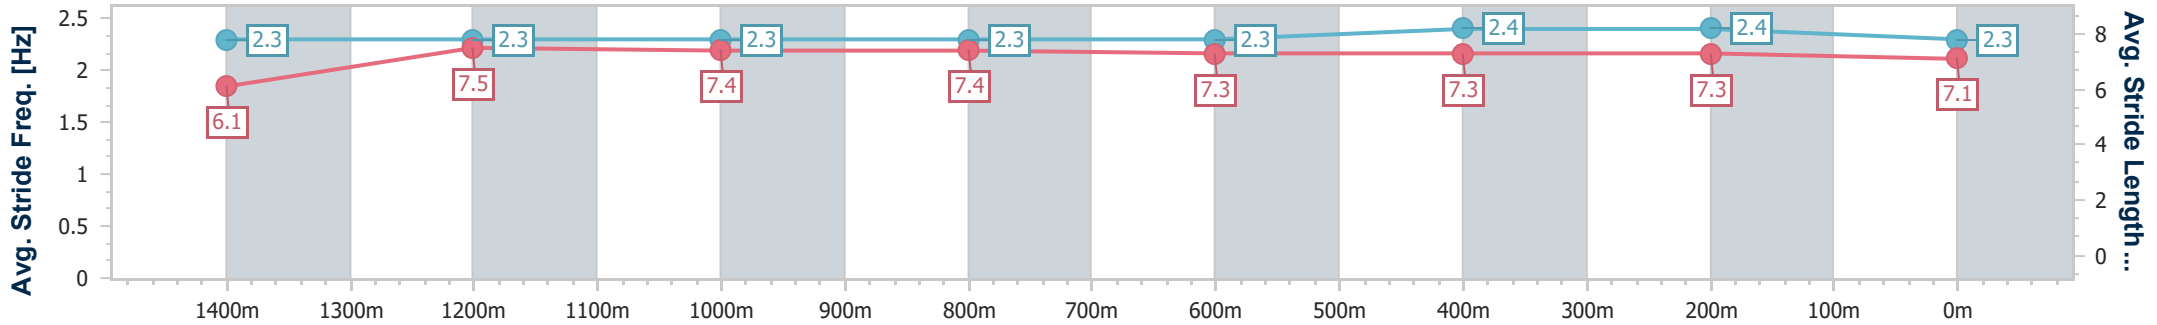

Eagle Farm QLD Professional
Race 2: MERCEDES-BENZ BRISBANE Class 1 Handicap - 1600m

23 March 2024 - 12:35

Track Rating: Good 4, Weather: Fine, Rail Position: +2.5m Entire

BRISBANE RACING CLUB

Section	Overall	1400m	1200m	1000m	800m	600m	400m	200m
Section Times	1:37.28 [9] (0:16.21)	1:21.07 [9] (0:16.21)	1:04.86 [9] (0:16.22)	0:48.64 [9] (0:16.21)	0:32.43 [9] (0:16.21)	0:16.22 [9] (0:16.22)	-:--:--	-:--:--
Average Speed [km/h]	44.8	44.6	44.5	45.5	44.9	45.2	∞	∞
Top Speed [km/h]	62.0	65.4	64.6	61.1	61.2	64.9	65.3	61.1
Avg. Dist. to Rail [m]	15.6	4.5	5.2	4.2	3.1	3.4	6.4	7.1
Avg. Stride Freq. [Hz]	2.3	2.3	2.3	2.3	2.3	2.4	2.4	2.3
Avg. Stride Length [m]	6.1	7.5	7.4	7.4	7.3	7.3	7.3	7.1