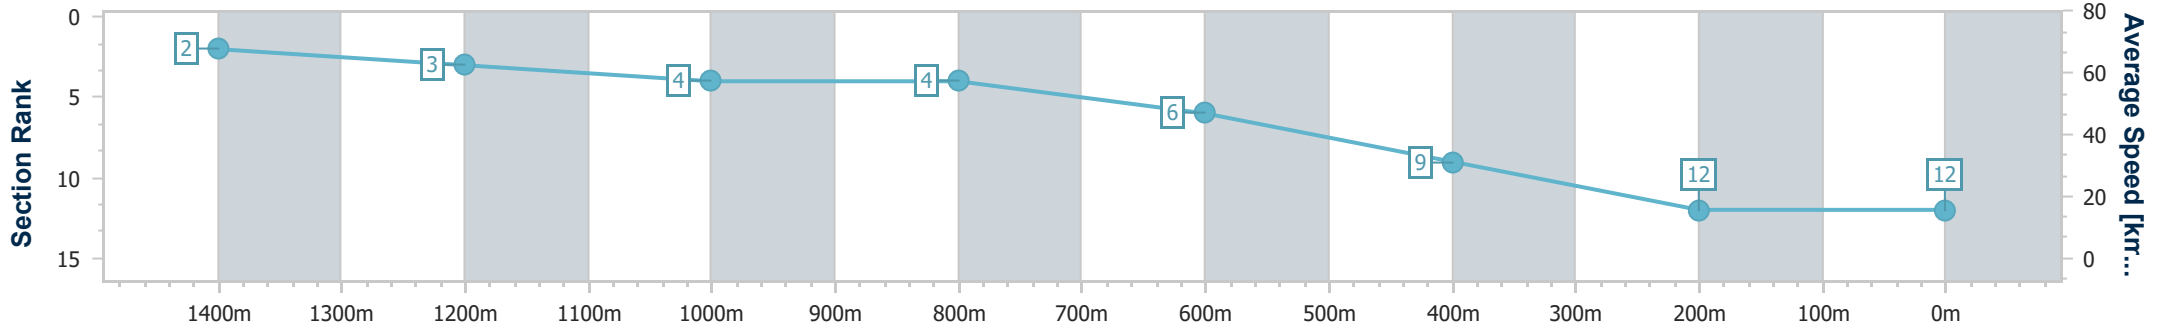

Eagle Farm QLD Professional
Race 2: MERCEDES-BENZ BRISBANE Class 1 Handicap - 1600m

23 March 2024 - 12:35

Track Rating: Good 4, Weather: Fine, Rail Position: +2.5m Entire

BRISBANE RACING CLUB

Section	Overall	1400m	1200m	1000m	800m	600m	400m	200m
Section Times	-:--:--	-:--:--	-:--:--	-:--:--	-:--:--	-:--:--	-:--:--	-:--:--
Average Speed [km/h]	∞	∞	∞	∞	∞	∞	∞	∞
Top Speed [km/h]	65.4	65.8	62.7	59.5	59.3	62.8	63.2	60.0
Avg. Dist. to Rail [m]	10.1	1.4	1.7	2.6	1.7	1.6	3.8	3.3
Avg. Stride Freq. [Hz]	2.4	2.4	2.3	2.3	2.3	2.3	2.3	2.2
Avg. Stride Length [m]	6.1	7.5	7.3	7.2	7.1	7.4	7.5	7.2

- [] Ranking at each section and finish
- :--:-- No data available at this section
- NA No data available