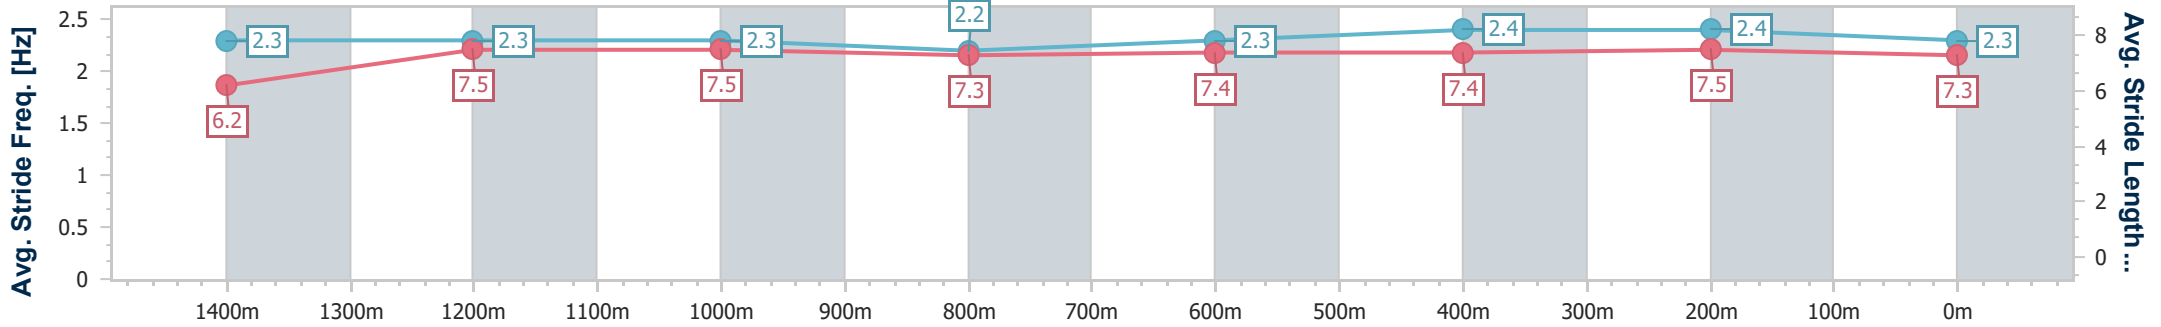

Eagle Farm QLD Professional
Race 2: MERCEDES-BENZ BRISBANE Class 1 Handicap - 1600m

23 March 2024 - 12:35

Track Rating: Good 4, Weather: Fine, Rail Position: +2.5m Entire

BRISBANE RACING CLUB

Section	Overall	1400m	1200m	1000m	800m	600m	400m	200m
Section Times	1:36.30 [2] (0:16.05)	1:20.25 [1] (0:16.05)	1:04.20 [2] (0:16.05)	0:48.15 [2] (0:16.05)	0:32.10 [2] (0:16.05)	0:16.05 [2] (0:16.05)	-:--:--	-:--:--
Average Speed [km/h]	44.9	45.2	44.8	45.2	45.6	46.2	∞	∞
Top Speed [km/h]	62.9	64.8	63.9	60.0	62.5	67.6	67.2	63.8
Avg. Dist. to Rail [m]	11.8	2.0	2.6	2.2	2.8	5.9	7.5	7.6
Avg. Stride Freq. [Hz]	2.3	2.3	2.3	2.2	2.3	2.4	2.4	2.3
Avg. Stride Length [m]	6.2	7.5	7.5	7.3	7.4	7.4	7.5	7.3