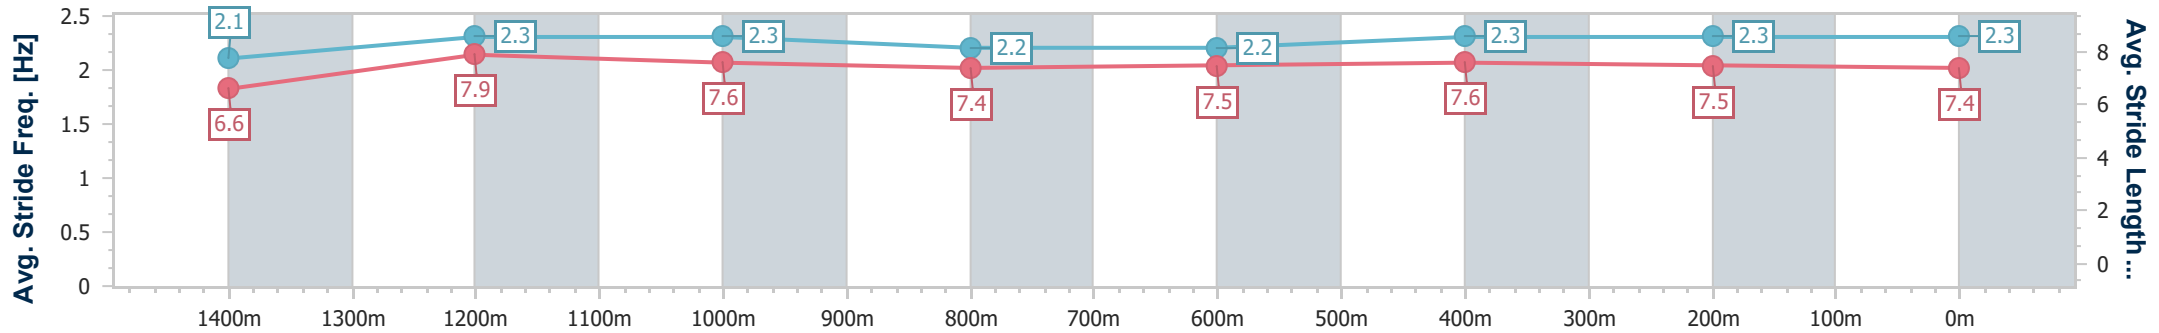

Eagle Farm QLD Professional
Race 2: MERCEDES-BENZ BRISBANE Class 1 Handicap - 1600m

23 March 2024 - 12:35

Track Rating: Good 4, Weather: Fine, Rail Position: +2.5m Entire

BRISBANE RACING CLUB

Section	Overall	1400m	1200m	1000m	800m	600m	400m	200m
Section Times	1:36.45 [3] (0:16.07)	1:20.38 [3] (0:16.08)	1:04.30 [3] (0:16.07)	0:48.23 [3] (0:16.08)	0:32.15 [3] (0:16.07)	0:16.08 [3] (0:16.08)	-:--:--	-:--:--
Average Speed [km/h]	45.0	44.7	44.9	44.8	45.1	45.0	∞	∞
Top Speed [km/h]	67.3	67.0	64.7	60.0	60.2	63.5	64.3	62.6
Avg. Dist. to Rail [m]	7.0	0.6	0.6	1.0	1.4	0.5	1.1	2.6
Avg. Stride Freq. [Hz]	2.1	2.3	2.3	2.2	2.2	2.3	2.3	2.3
Avg. Stride Length [m]	6.6	7.9	7.6	7.4	7.5	7.6	7.5	7.4