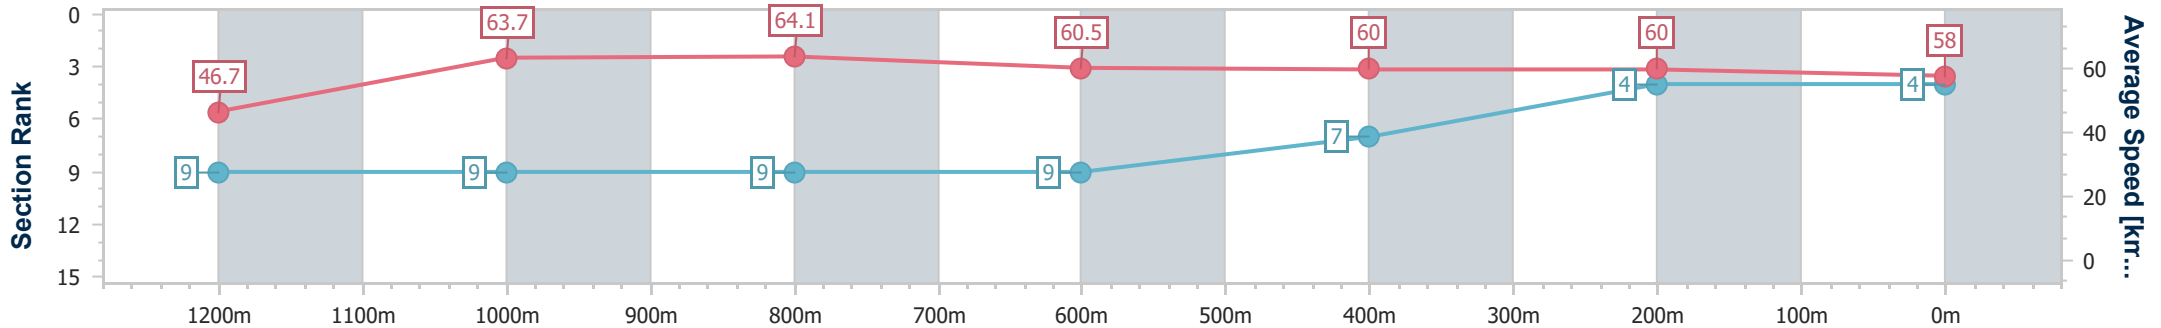

Horse/Jockey Name	Straya Pride
Final Rank	4
Fastest Section Time (Section)	0:11.22 (1000m)
Top Speed [km/h] (Section)	64.8 (1000m)
Race State	Finished

Ipswich QLD Professional
Race 7: TAB Colts, Geldings & Entires BENCHMARK 62
Handicap - 1350m

21 March 2024 - 17:19

Track Rating: Good 4, Weather: Fine, Rail Position: +6m

Section	Overall	1200m	1000m	800m	600m	400m	200m
Section Times	1:22.56 [4] (0:11.60)	1:10.96 [9] (0:11.32)	0:59.64 [9] (0:11.22)	0:48.42 [9] (0:11.90)	0:36.52 [9] (0:12.04)	0:24.48 [7] (0:12.10)	0:12.38 [4] (0:12.38)
Average Speed [km/h]	46.7	63.7	64.1	60.5	60.0	60.0	58.0
Top Speed [km/h]	62.2	64.6	64.8	63.5	61.4	60.7	60.3
Avg. Dist. to Rail [m]	6.2	0.7	0.6	0.3	0.7	2.8	6.4
Avg. Stride Freq. [Hz]	2.2	2.3	2.3	2.2	2.3	2.3	2.3
Avg. Stride Length [m]	5.9	7.6	7.7	7.5	7.4	7.3	7.1

- [ ] Ranking at each section and finish
- -.-.- No data available at this section
- NA No data available