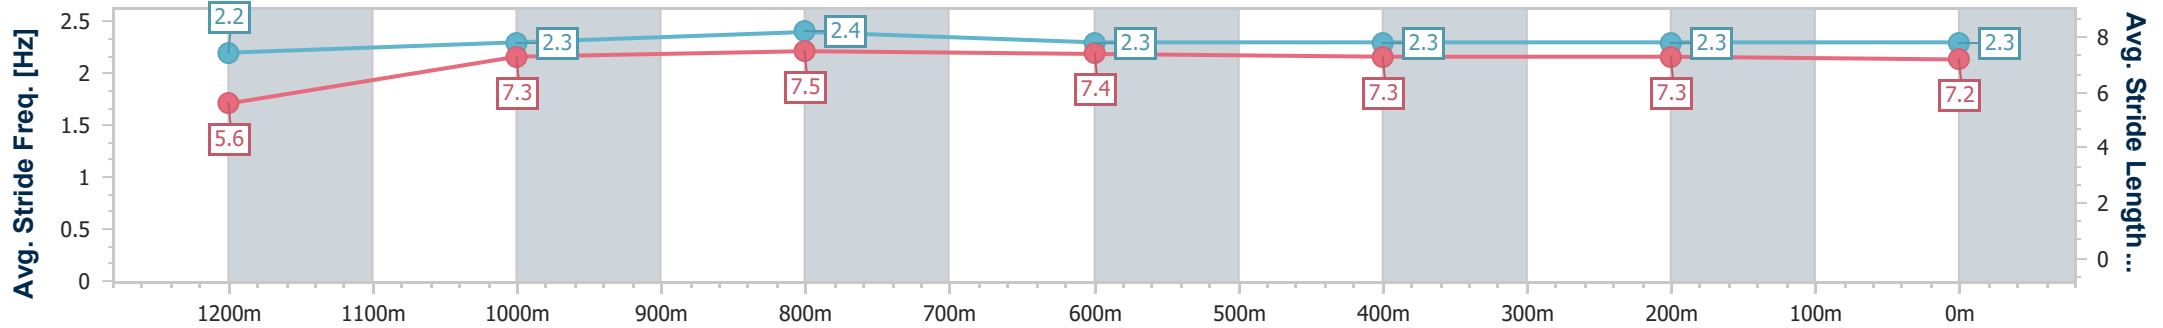

21 March 2024 - 17:19

Track Rating: Good 4, Weather: Fine, Rail Position: +6m

Section	Overall	1200m	1000m	800m	600m	400m	200m
Section Times	1:22.21 [1] (0:12.02)	1:10.19 [12] (0:11.66)	0:58.53 [12] (0:11.33)	0:47.20 [11] (0:11.36)	0:35.84 [11] (0:11.86)	0:23.98 [11] (0:12.01)	0:11.97 [5] (0:11.97)
Average Speed [km/h]	44.9	61.6	63.6	63.1	60.7	60.2	60.1
Top Speed [km/h]	59.9	62.8	64.3	64.0	61.3	61.2	61.6
Avg. Dist. to Rail [m]	4.0	0.4	0.3	0.8	0.2	0.6	2.2
Avg. Stride Freq. [Hz]	2.2	2.3	2.4	2.3	2.3	2.3	2.3
Avg. Stride Length [m]	5.6	7.3	7.5	7.4	7.3	7.3	7.2