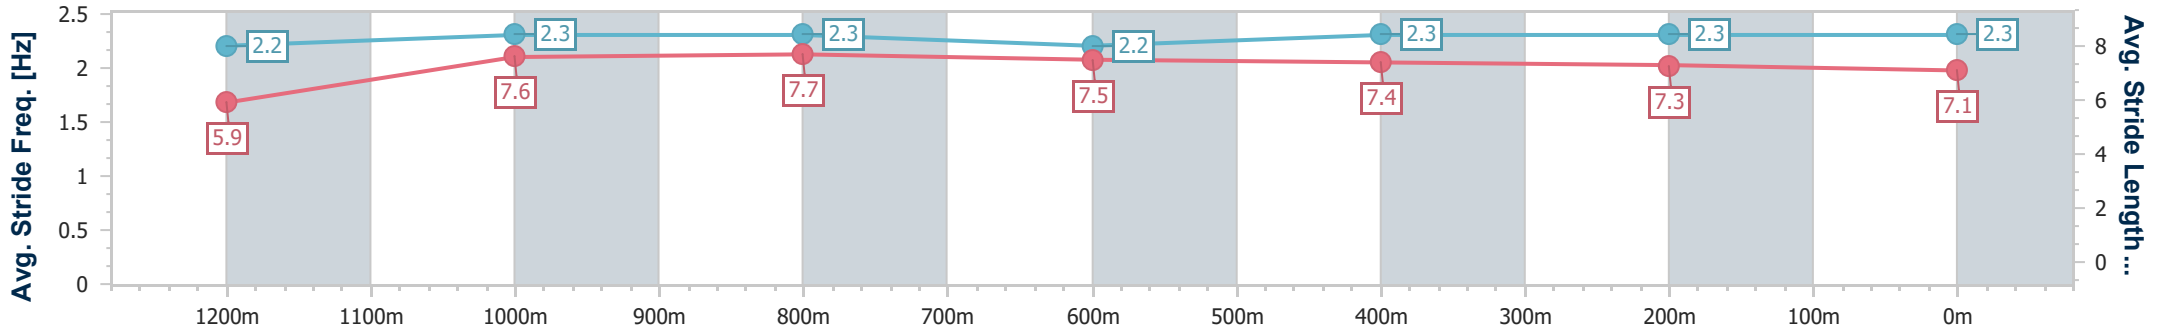

Horse/Jockey Name	Straya Pride
Final Rank	4
Fastest Section Time (Section)	0:11.22 (1000m)
Top Speed [km/h] (Section)	64.8 (1000m)
Race State	Finished

Ipswich QLD Professional
Race 7: TAB Colts, Geldings & Entires BENCHMARK 62
Handicap - 1350m

21 March 2024 - 17:19

Track Rating: Good 4, Weather: Fine, Rail Position: +6m

Section	Overall	1200m	1000m	800m	600m	400m	200m
Section Times	1:22.56 [4] (0:11.60)	1:10.96 [9] (0:11.32)	0:59.64 [9] (0:11.22)	0:48.42 [9] (0:11.90)	0:36.52 [9] (0:12.04)	0:24.48 [7] (0:12.10)	0:12.38 [4] (0:12.38)
Average Speed [km/h]	46.7	63.7	64.1	60.5	60.0	60.0	58.0
Top Speed [km/h]	62.2	64.6	64.8	63.5	61.4	60.7	60.3
Avg. Dist. to Rail [m]	6.2	0.7	0.6	0.3	0.7	2.8	6.4
Avg. Stride Freq. [Hz]	2.2	2.3	2.3	2.2	2.3	2.3	2.3
Avg. Stride Length [m]	5.9	7.6	7.7	7.5	7.4	7.3	7.1

- [ ] Ranking at each section and finish
- -.-.- No data available at this section
- NA No data available