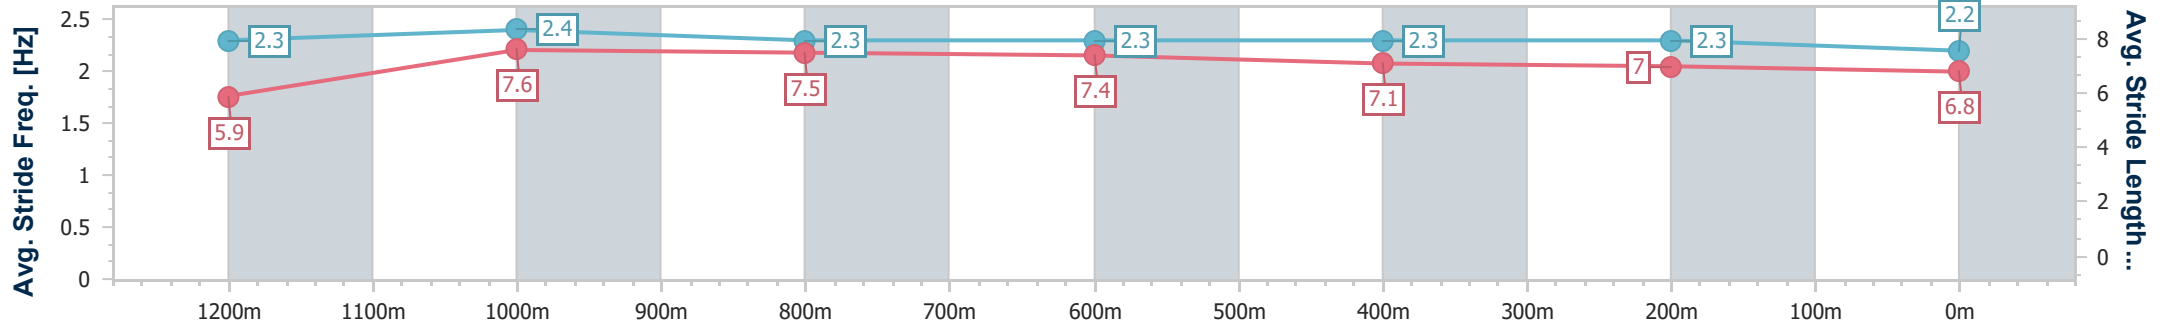

Horse/Jockey Name	Hill Billy Flyer
Final Rank	9
Fastest Section Time (Section)	0:10.72 (Overall)
Top Speed [km/h] (Section)	69.2 (1200m)
Race State	Finished

Ipswich QLD Professional
Race 7: TAB Colts, Geldings & Entires BENCHMARK 62
Handicap - 1350m

21 March 2024 - 17:19

Track Rating: Good 4, Weather: Fine, Rail Position: +6m

Section	Overall	1200m	1000m	800m	600m	400m	200m
Section Times	1:23.11 [9] (0:10.72)	1:12.39 [2] (0:10.76)	1:01.63 [1] (0:11.42)	0:50.21 [1] (0:11.94)	0:38.27 [1] (0:12.40)	0:25.87 [1] (0:12.65)	0:13.22 [1] (0:13.22)
Average Speed [km/h]	50.3	67.1	62.8	60.2	57.8	56.9	54.4
Top Speed [km/h]	66.0	69.2	66.2	60.8	58.9	58.0	55.7
Avg. Dist. to Rail [m]	1.8	0.7	0.6	0.6	0.7	1.1	4.7
Avg. Stride Freq. [Hz]	2.3	2.4	2.3	2.3	2.3	2.3	2.2
Avg. Stride Length [m]	5.9	7.6	7.5	7.4	7.1	7.0	6.8

- [ ] Ranking at each section and finish
- -.-.- No data available at this section
- NA No data available