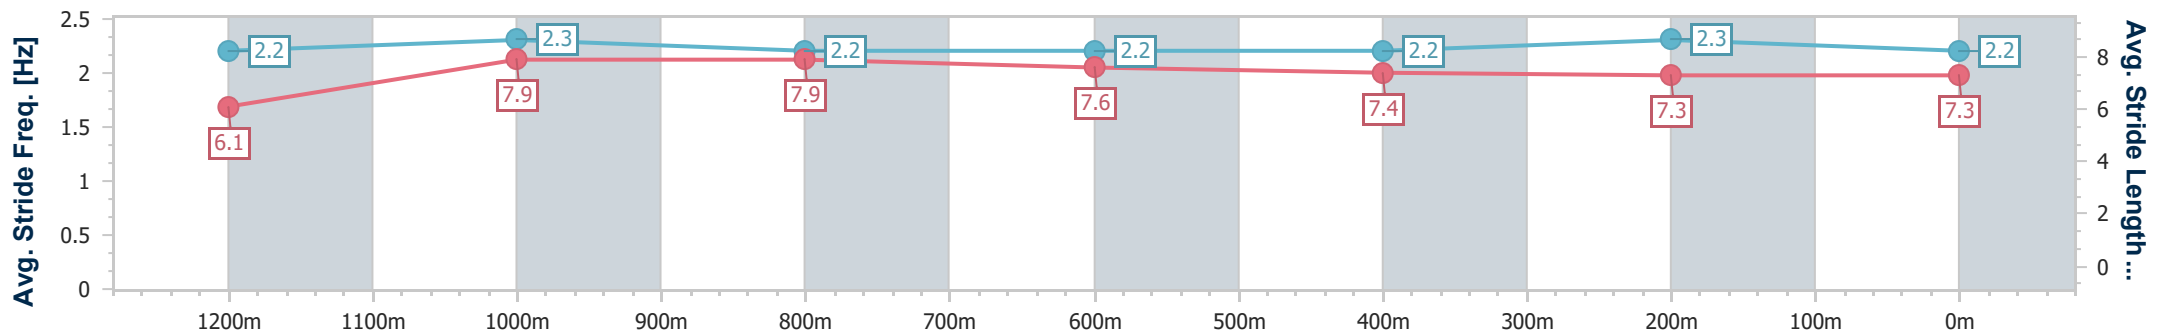

Horse/Jockey Name	Flying Birds
Final Rank	2
Fastest Section Time (Section)	0:11.03 (Overall)
Top Speed [km/h] (Section)	65.7 (1200m)
Race State	Finished

Ipswich QLD Professional
Race 7: TAB Colts, Geldings & Entires BENCHMARK 62
Handicap - 1350m

21 March 2024 - 17:19

Track Rating: Good 4, Weather: Fine, Rail Position: +6m

Section	Overall	1200m	1000m	800m	600m	400m	200m
Section Times	1:22.34 [2] (0:11.03)	1:11.31 [5] (0:11.11)	1:00.20 [5] (0:11.32)	0:48.88 [5] (0:12.11)	0:36.77 [6] (0:12.37)	0:24.40 [6] (0:12.20)	0:12.20 [3] (0:12.20)
Average Speed [km/h]	49.2	64.8	63.8	59.4	58.2	59.3	59.0
Top Speed [km/h]	64.5	65.7	65.0	60.6	58.9	60.7	61.1
Avg. Dist. to Rail [m]	4.7	0.9	0.6	0.3	0.2	1.8	4.0
Avg. Stride Freq. [Hz]	2.2	2.3	2.2	2.2	2.2	2.3	2.2
Avg. Stride Length [m]	6.1	7.9	7.9	7.6	7.4	7.3	7.3

- [ ] Ranking at each section and finish
- -.-.- No data available at this section
- NA No data available