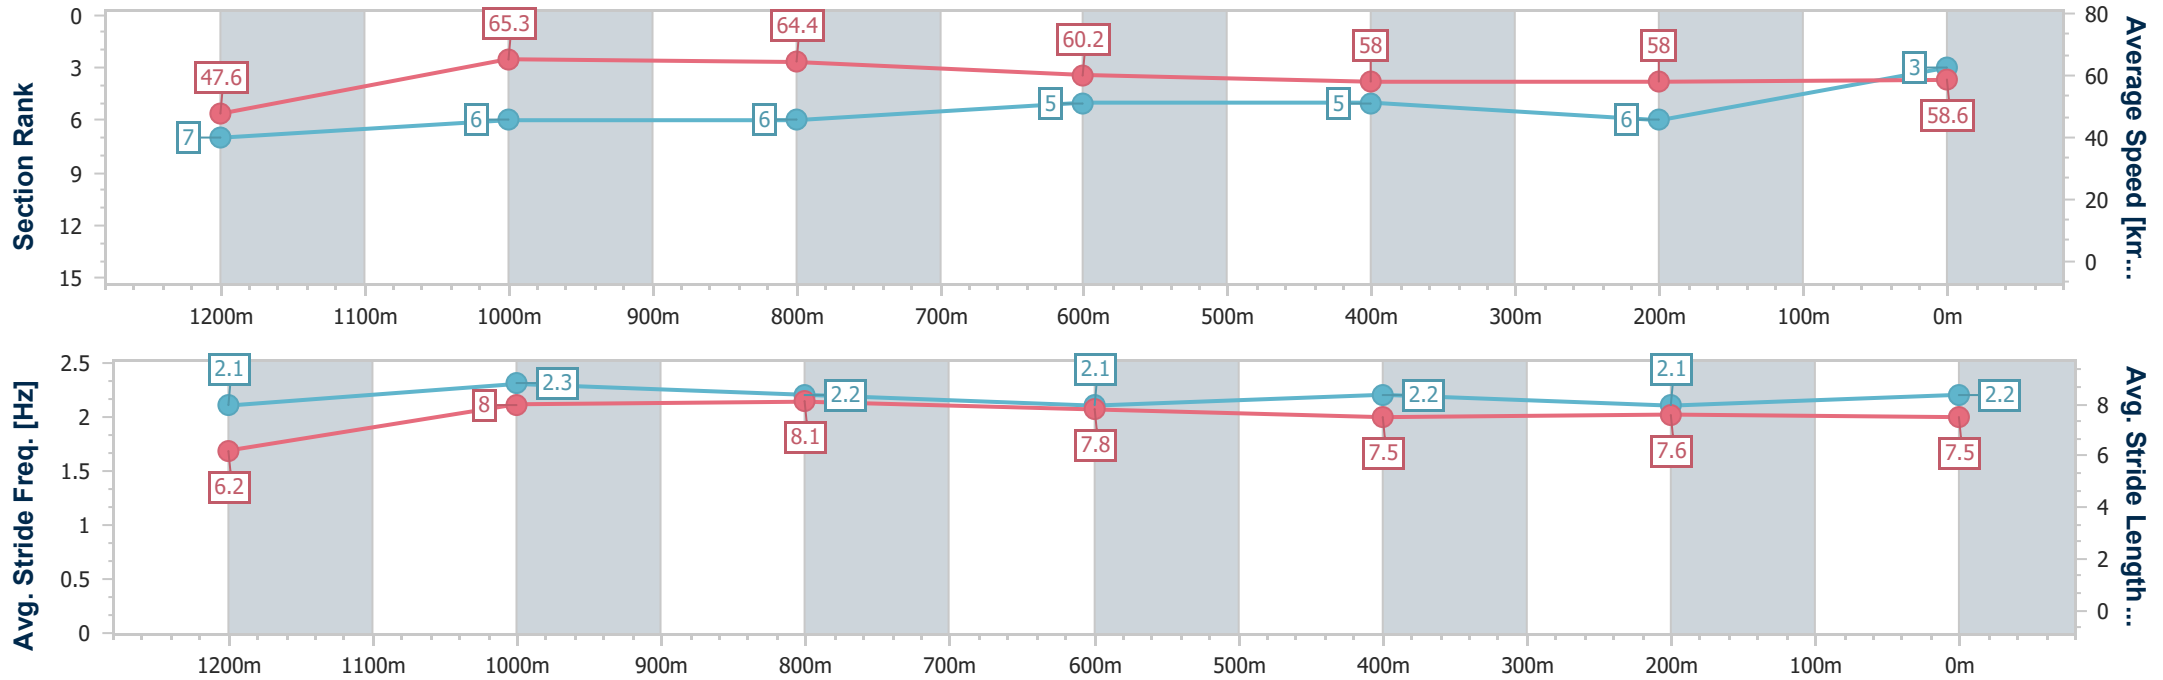

Horse/Jockey Name	Sherriff Cody
Final Rank	3
Fastest Section Time (Section)	0:11.00 (1200m)
Top Speed [km/h] (Section)	66.7 (1200m)
Race State	Finished

Ipswich QLD Professional
Race 7: TAB Colts, Geldings & Entires BENCHMARK 62
Handicap - 1350m

21 March 2024 - 17:19

Track Rating: Good 4, Weather: Fine, Rail Position: +6m

Section	Overall	1200m	1000m	800m	600m	400m	200m
Section Times	1:22.55 [3] (0:11.35)	1:11.20 [7] (0:11.00)	1:00.20 [6] (0:11.21)	0:48.99 [6] (0:11.94)	0:37.05 [5] (0:12.37)	0:24.68 [5] (0:12.39)	0:12.29 [6] (0:12.29)
Average Speed [km/h]	47.6	65.3	64.4	60.2	58.0	58.0	58.6
Top Speed [km/h]	63.4	66.7	65.0	62.7	59.7	59.4	59.6
Avg. Dist. to Rail [m]	2.2	0.4	0.4	0.4	0.5	0.7	1.8
Avg. Stride Freq. [Hz]	2.1	2.3	2.2	2.1	2.2	2.1	2.2
Avg. Stride Length [m]	6.2	8.0	8.1	7.8	7.5	7.6	7.5

- [ ] Ranking at each section and finish
- -.-.- No data available at this section
- NA No data available