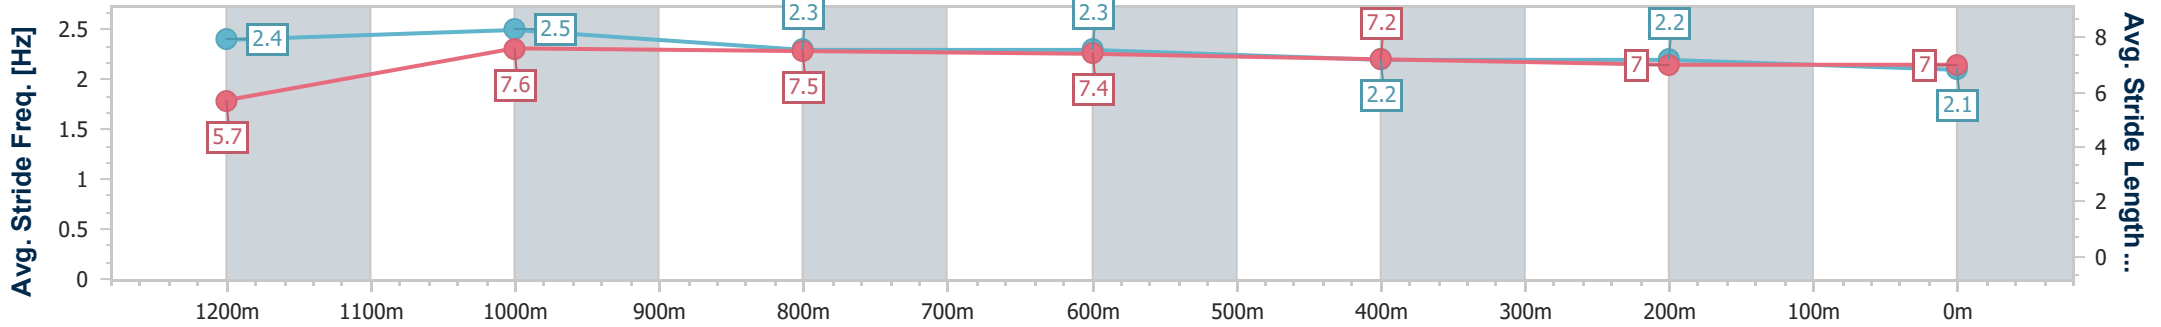

Ipswich QLD Professional
 Race 7: TAB Colts, Geldings & Entires BENCHMARK 62
 Handicap - 1350m

21 March 2024 - 17:19

Track Rating: Good 4, Weather: Fine, Rail Position: +6m

Section	Overall	1200m	1000m	800m	600m	400m	200m
Section Times	1:23.96 [11] (0:10.76)	1:13.20 [3] (0:10.94)	1:02.26 [3] (0:11.48)	0:50.78 [3] (0:12.17)	0:38.61 [4] (0:12.44)	0:26.17 [4] (0:12.77)	0:13.40 [9] (0:13.40)
Average Speed [km/h]	50.2	66.0	62.5	59.5	57.8	56.8	53.7
Top Speed [km/h]	66.4	67.5	65.4	59.7	58.7	57.8	55.9
Avg. Dist. to Rail [m]	3.2	0.6	0.6	0.6	0.6	1.7	2.5
Avg. Stride Freq. [Hz]	2.3	2.4	2.3	2.2	2.3	2.3	2.2
Avg. Stride Length [m]	6.0	7.7	7.5	7.5	7.1	7.0	6.9

- [] Ranking at each section and finish
- .-.- No data available at this section
- NA No data available

Horse/Jockey Name	Palatial Prince
Final Rank	12
Fastest Section Time (Section)	0:10.69 (Overall)
Top Speed [km/h] (Section)	68.3 (1200m)
Race State	Finished

Ipswich QLD Professional
 Race 7: TAB Colts, Geldings & Entires BENCHMARK 62
 Handicap - 1350m

21 March 2024 - 17:19

Track Rating: Good 4, Weather: Fine, Rail Position: +6m

Section	Overall	1200m	1000m	800m	600m	400m	200m
Section Times	1:24.01 [12] (0:10.69)	1:13.32 [1] (0:10.79)	1:02.53 [2] (0:11.52)	0:51.01 [2] (0:12.05)	0:38.96 [2] (0:12.54)	0:26.42 [2] (0:12.96)	0:13.46 [8] (0:13.46)
Average Speed [km/h]	50.5	67.0	62.4	59.9	57.2	55.4	53.5
Top Speed [km/h]	66.1	68.3	65.0	60.4	58.5	56.5	55.4
Avg. Dist. to Rail [m]	6.3	1.5	1.2	0.4	0.7	0.5	0.7
Avg. Stride Freq. [Hz]	2.4	2.5	2.3	2.3	2.2	2.2	2.1
Avg. Stride Length [m]	5.7	7.6	7.5	7.4	7.2	7.0	7.0

- [] Ranking at each section and finish
- .-.- No data available at this section
- NA No data available