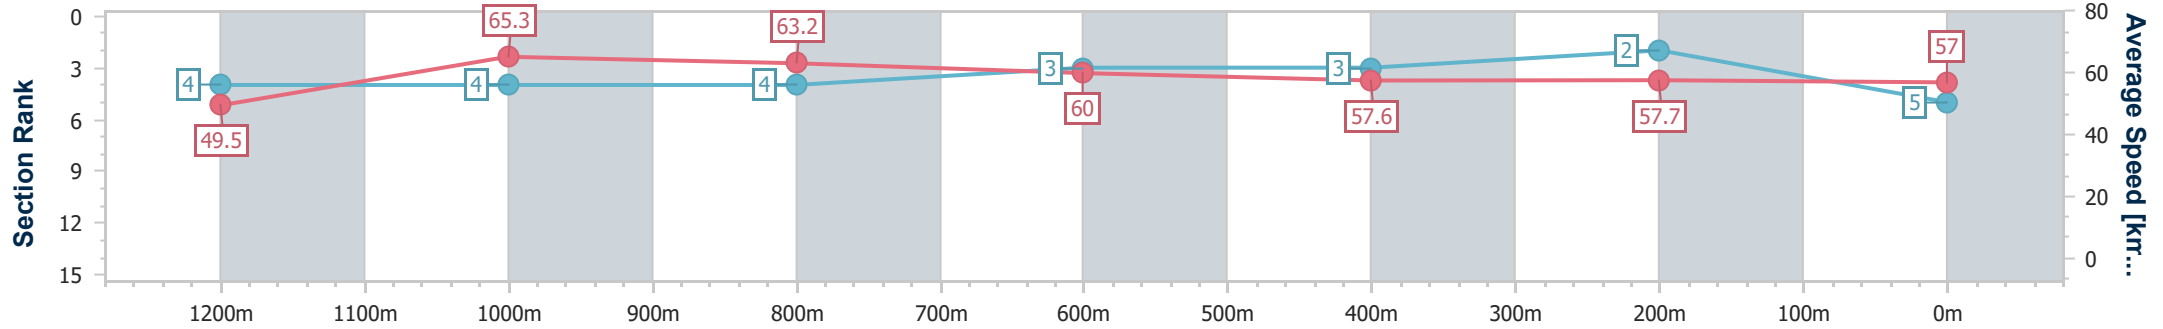

Horse/Jockey Name	Kozani
Final Rank	5
Fastest Section Time (Section)	0:10.94 (Overall)
Top Speed [km/h] (Section)	66.1 (1200m)
Race State	Finished

Ipswich QLD Professional
Race 7: TAB Colts, Geldings & Entires BENCHMARK 62
Handicap - 1350m

21 March 2024 - 17:19

Track Rating: Good 4, Weather: Fine, Rail Position: +6m

Section	Overall	1200m	1000m	800m	600m	400m	200m
Section Times	1:22.74 [5] (0:10.94)	1:11.80 [4] (0:11.00)	1:00.80 [4] (0:11.37)	0:49.43 [4] (0:11.98)	0:37.45 [3] (0:12.40)	0:25.05 [3] (0:12.40)	0:12.65 [2] (0:12.65)
Average Speed [km/h]	49.5	65.3	63.2	60.0	57.6	57.7	57.0
Top Speed [km/h]	64.8	66.1	64.8	60.8	58.7	58.9	58.9
Avg. Dist. to Rail [m]	1.1	0.6	0.3	0.7	1.1	1.4	0.3
Avg. Stride Freq. [Hz]	2.3	2.4	2.3	2.3	2.2	2.2	2.2
Avg. Stride Length [m]	5.7	7.6	7.5	7.3	7.2	7.2	7.1

- [ ] Ranking at each section and finish
- -.-.- No data available at this section
- NA No data available