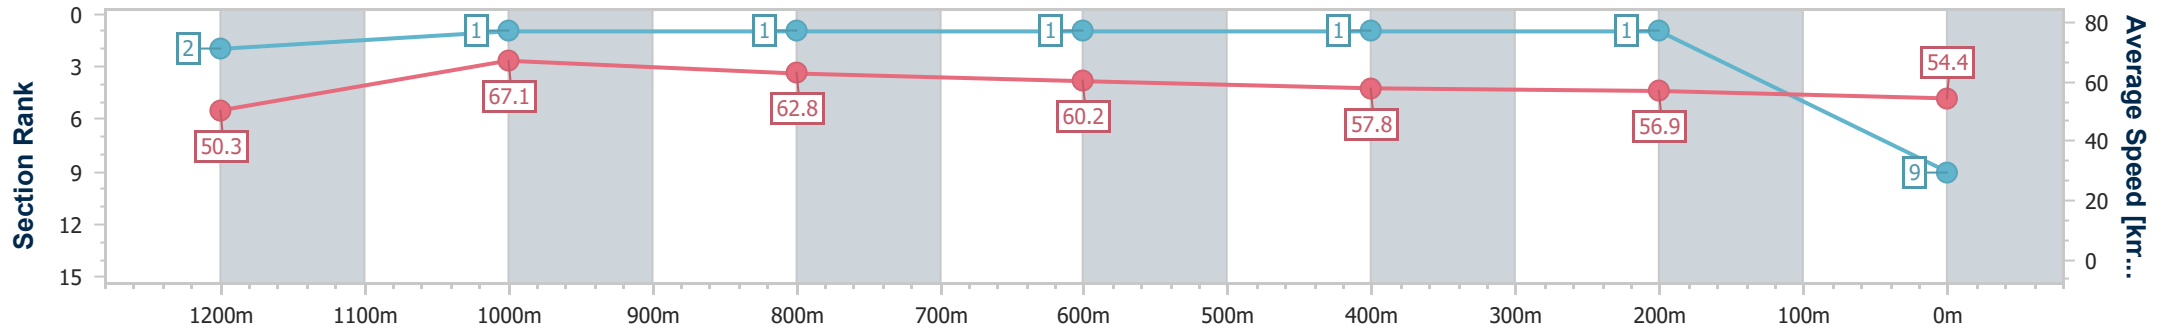

Horse/Jockey Name	Hill Billy Flyer
Final Rank	9
Fastest Section Time (Section)	0:10.72 (Overall)
Top Speed [km/h] (Section)	69.2 (1200m)
Race State	Finished

Ipswich QLD Professional
Race 7: TAB Colts, Geldings & Entires BENCHMARK 62
Handicap - 1350m

21 March 2024 - 17:19

Track Rating: Good 4, Weather: Fine, Rail Position: +6m

Section	Overall	1200m	1000m	800m	600m	400m	200m
Section Times	1:23.11 [9] (0:10.72)	1:12.39 [2] (0:10.76)	1:01.63 [1] (0:11.42)	0:50.21 [1] (0:11.94)	0:38.27 [1] (0:12.40)	0:25.87 [1] (0:12.65)	0:13.22 [1] (0:13.22)
Average Speed [km/h]	50.3	67.1	62.8	60.2	57.8	56.9	54.4
Top Speed [km/h]	66.0	69.2	66.2	60.8	58.9	58.0	55.7
Avg. Dist. to Rail [m]	1.8	0.7	0.6	0.6	0.7	1.1	4.7
Avg. Stride Freq. [Hz]	2.3	2.4	2.3	2.3	2.3	2.3	2.2
Avg. Stride Length [m]	5.9	7.6	7.5	7.4	7.1	7.0	6.8

- [ ] Ranking at each section and finish
- -.-.- No data available at this section
- NA No data available