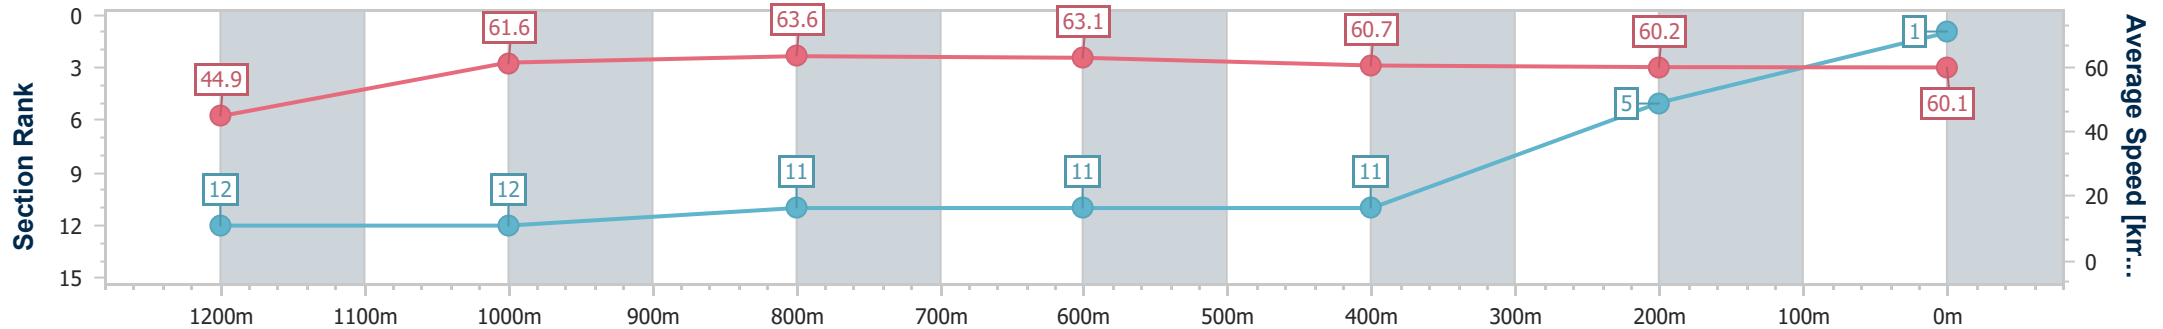

21 March 2024 - 17:19

Track Rating: Good 4, Weather: Fine, Rail Position: +6m

Section	Overall	1200m	1000m	800m	600m	400m	200m
Section Times	1:22.21 [1] (0:12.02)	1:10.19 [12] (0:11.66)	0:58.53 [12] (0:11.33)	0:47.20 [11] (0:11.36)	0:35.84 [11] (0:11.86)	0:23.98 [11] (0:12.01)	0:11.97 [5] (0:11.97)
Average Speed [km/h]	44.9	61.6	63.6	63.1	60.7	60.2	60.1
Top Speed [km/h]	59.9	62.8	64.3	64.0	61.3	61.2	61.6
Avg. Dist. to Rail [m]	4.0	0.4	0.3	0.8	0.2	0.6	2.2
Avg. Stride Freq. [Hz]	2.2	2.3	2.4	2.3	2.3	2.3	2.3
Avg. Stride Length [m]	5.6	7.3	7.5	7.4	7.3	7.3	7.2