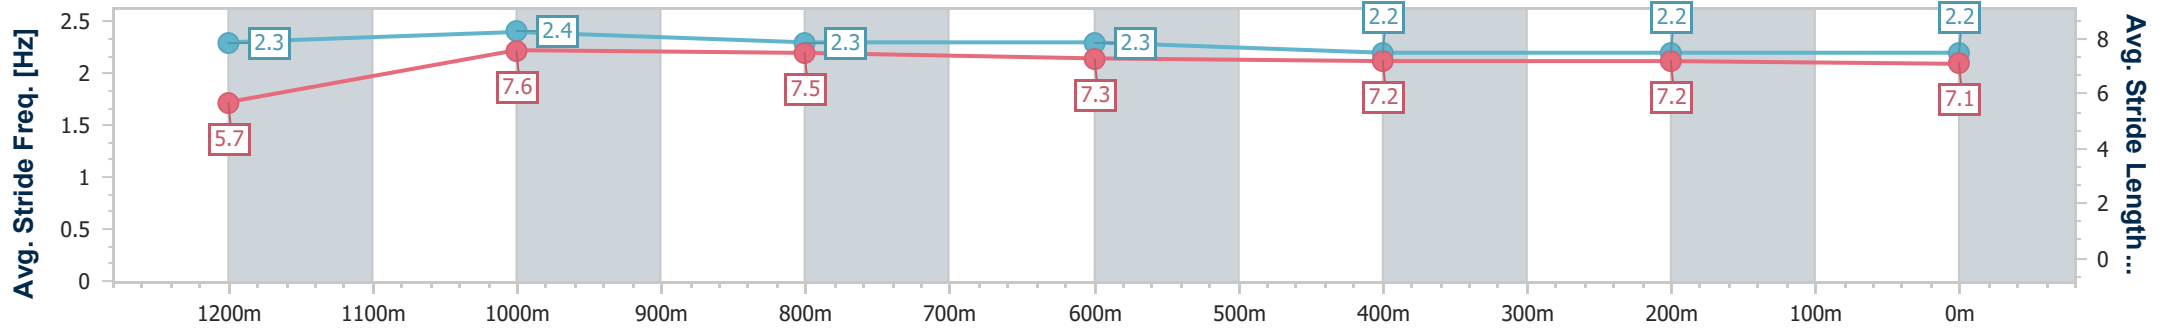

Horse/Jockey Name	Kozani
Final Rank	5
Fastest Section Time (Section)	0:10.94 (Overall)
Top Speed [km/h] (Section)	66.1 (1200m)
Race State	Finished

Ipswich QLD Professional
Race 7: TAB Colts, Geldings & Entires BENCHMARK 62
Handicap - 1350m

21 March 2024 - 17:19

Track Rating: Good 4, Weather: Fine, Rail Position: +6m

Section	Overall	1200m	1000m	800m	600m	400m	200m
Section Times	1:22.74 [5] (0:10.94)	1:11.80 [4] (0:11.00)	1:00.80 [4] (0:11.37)	0:49.43 [4] (0:11.98)	0:37.45 [3] (0:12.40)	0:25.05 [3] (0:12.40)	0:12.65 [2] (0:12.65)
Average Speed [km/h]	49.5	65.3	63.2	60.0	57.6	57.7	57.0
Top Speed [km/h]	64.8	66.1	64.8	60.8	58.7	58.9	58.9
Avg. Dist. to Rail [m]	1.1	0.6	0.3	0.7	1.1	1.4	0.3
Avg. Stride Freq. [Hz]	2.3	2.4	2.3	2.3	2.2	2.2	2.2
Avg. Stride Length [m]	5.7	7.6	7.5	7.3	7.2	7.2	7.1

- [ ] Ranking at each section and finish
- -.-.- No data available at this section
- NA No data available