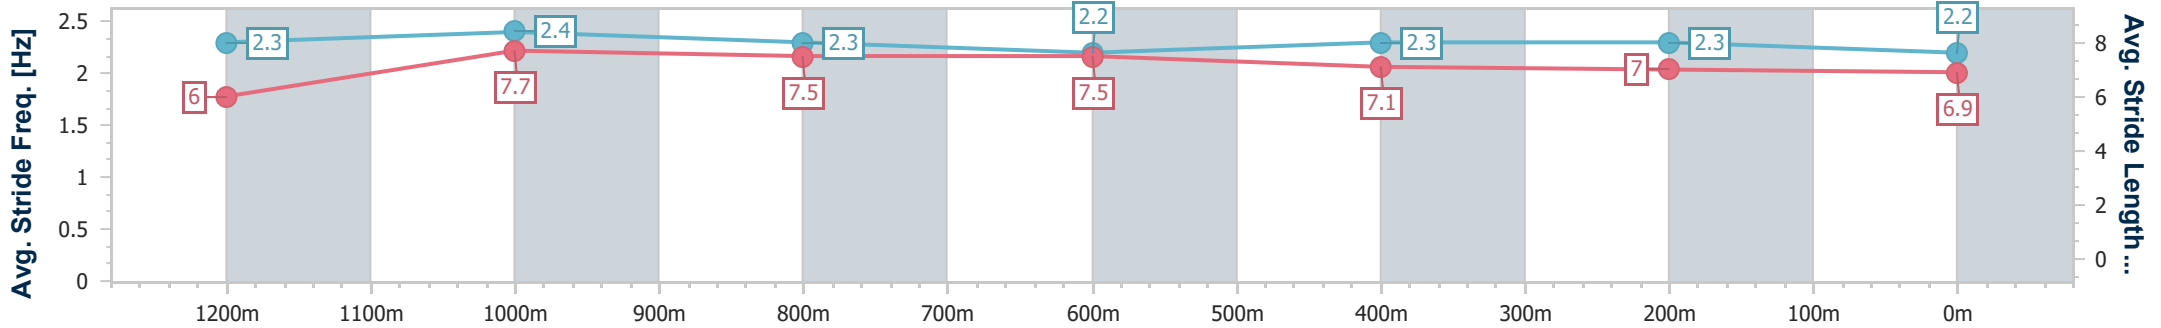

Horse/Jockey Name	Greylander
Final Rank	11
Fastest Section Time (Section)	0:10.76 (Overall)
Top Speed [km/h] (Section)	67.5 (1200m)
Race State	Finished

Ipswich QLD Professional
Race 7: TAB Colts, Geldings & Entires BENCHMARK 62
Handicap - 1350m

21 March 2024 - 17:19

Track Rating: Good 4, Weather: Fine, Rail Position: +6m

Section	Overall	1200m	1000m	800m	600m	400m	200m
Section Times	1:23.96 [11] (0:10.76)	1:13.20 [3] (0:10.94)	1:02.26 [3] (0:11.48)	0:50.78 [3] (0:12.17)	0:38.61 [4] (0:12.44)	0:26.17 [4] (0:12.77)	0:13.40 [9] (0:13.40)
Average Speed [km/h]	50.2	66.0	62.5	59.5	57.8	56.8	53.7
Top Speed [km/h]	66.4	67.5	65.4	59.7	58.7	57.8	55.9
Avg. Dist. to Rail [m]	3.2	0.6	0.6	0.6	0.6	1.7	2.5
Avg. Stride Freq. [Hz]	2.3	2.4	2.3	2.2	2.3	2.3	2.2
Avg. Stride Length [m]	6.0	7.7	7.5	7.5	7.1	7.0	6.9

- [ ] Ranking at each section and finish
- -.-.- No data available at this section
- NA No data available