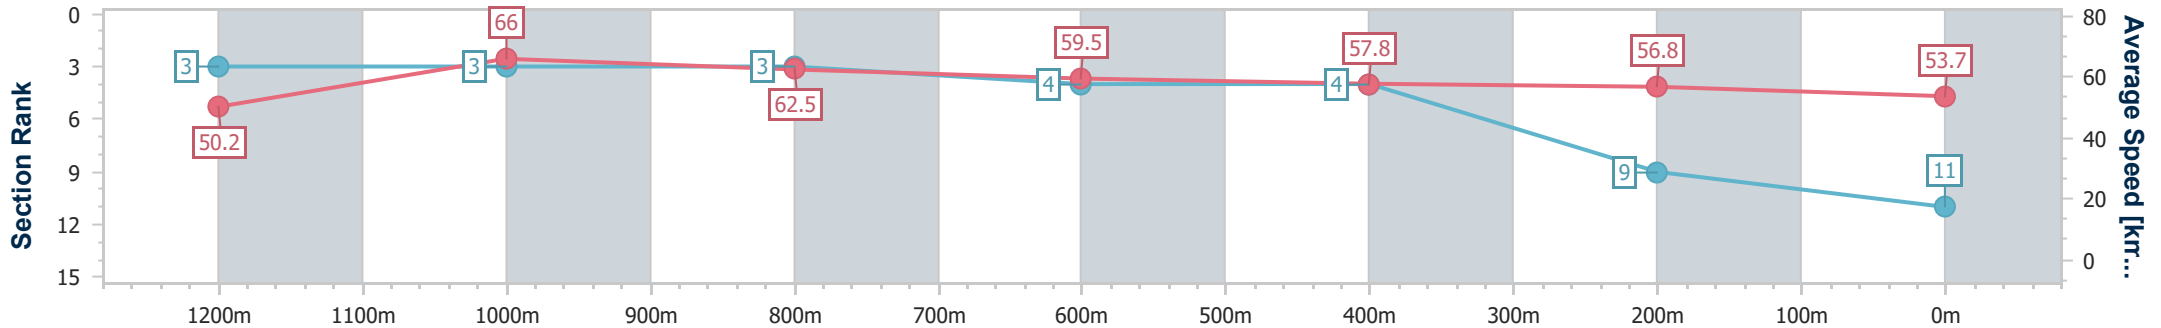

Horse/Jockey Name	Greylander
Final Rank	11
Fastest Section Time (Section)	0:10.76 (Overall)
Top Speed [km/h] (Section)	67.5 (1200m)
Race State	Finished

Ipswich QLD Professional
Race 7: TAB Colts, Geldings & Entires BENCHMARK 62
Handicap - 1350m

21 March 2024 - 17:19

Track Rating: Good 4, Weather: Fine, Rail Position: +6m

Section	Overall	1200m	1000m	800m	600m	400m	200m
Section Times	1:23.96 [11] (0:10.76)	1:13.20 [3] (0:10.94)	1:02.26 [3] (0:11.48)	0:50.78 [3] (0:12.17)	0:38.61 [4] (0:12.44)	0:26.17 [4] (0:12.77)	0:13.40 [9] (0:13.40)
Average Speed [km/h]	50.2	66.0	62.5	59.5	57.8	56.8	53.7
Top Speed [km/h]	66.4	67.5	65.4	59.7	58.7	57.8	55.9
Avg. Dist. to Rail [m]	3.2	0.6	0.6	0.6	0.6	1.7	2.5
Avg. Stride Freq. [Hz]	2.3	2.4	2.3	2.2	2.3	2.3	2.2
Avg. Stride Length [m]	6.0	7.7	7.5	7.5	7.1	7.0	6.9

- [ ] Ranking at each section and finish
- -.-.- No data available at this section
- NA No data available