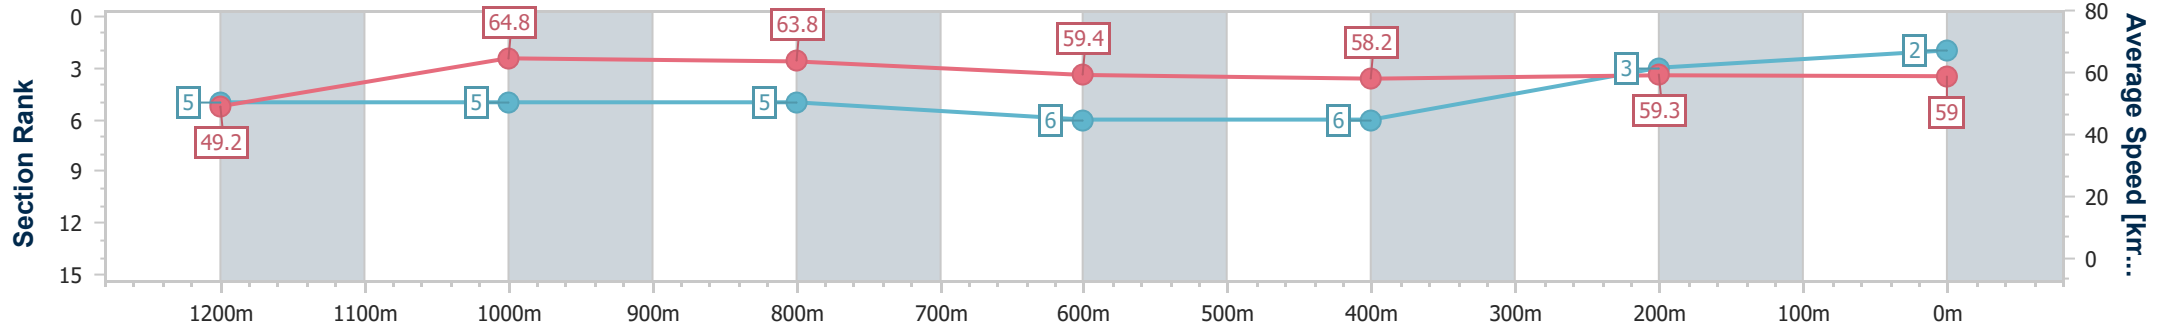

Horse/Jockey Name	Flying Birds
Final Rank	2
Fastest Section Time (Section)	0:11.03 (Overall)
Top Speed [km/h] (Section)	65.7 (1200m)
Race State	Finished

Ipswich QLD Professional
Race 7: TAB Colts, Geldings & Entires BENCHMARK 62
Handicap - 1350m

21 March 2024 - 17:19

Track Rating: Good 4, Weather: Fine, Rail Position: +6m

Section	Overall	1200m	1000m	800m	600m	400m	200m
Section Times	1:22.34 [2] (0:11.03)	1:11.31 [5] (0:11.11)	1:00.20 [5] (0:11.32)	0:48.88 [5] (0:12.11)	0:36.77 [6] (0:12.37)	0:24.40 [6] (0:12.20)	0:12.20 [3] (0:12.20)
Average Speed [km/h]	49.2	64.8	63.8	59.4	58.2	59.3	59.0
Top Speed [km/h]	64.5	65.7	65.0	60.6	58.9	60.7	61.1
Avg. Dist. to Rail [m]	4.7	0.9	0.6	0.3	0.2	1.8	4.0
Avg. Stride Freq. [Hz]	2.2	2.3	2.2	2.2	2.2	2.3	2.2
Avg. Stride Length [m]	6.1	7.9	7.9	7.6	7.4	7.3	7.3

- [ ] Ranking at each section and finish
- -.-.- No data available at this section
- NA No data available