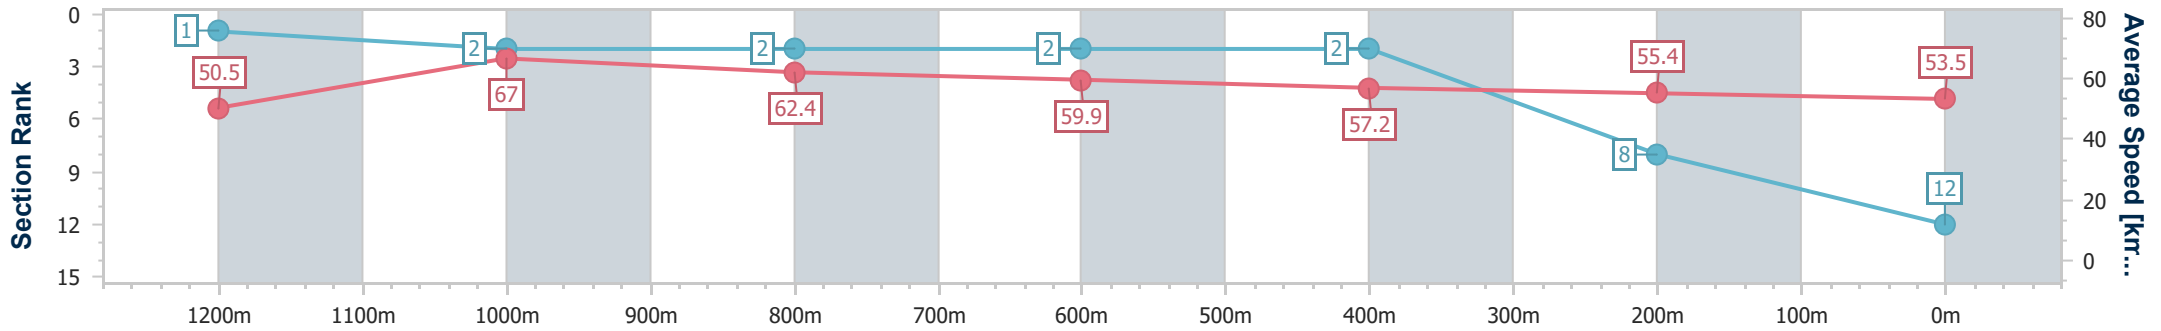

Horse/Jockey Name	Palatial Prince
Final Rank	12
Fastest Section Time (Section)	0:10.69 (Overall)
Top Speed [km/h] (Section)	68.3 (1200m)
Race State	Finished

Ipswich QLD Professional
Race 7: TAB Colts, Geldings & Entires BENCHMARK 62
Handicap - 1350m

21 March 2024 - 17:19

Track Rating: Good 4, Weather: Fine, Rail Position: +6m

Section	Overall	1200m	1000m	800m	600m	400m	200m
Section Times	1:24.01 [12] (0:10.69)	1:13.32 [1] (0:10.79)	1:02.53 [2] (0:11.52)	0:51.01 [2] (0:12.05)	0:38.96 [2] (0:12.54)	0:26.42 [2] (0:12.96)	0:13.46 [8] (0:13.46)
Average Speed [km/h]	50.5	67.0	62.4	59.9	57.2	55.4	53.5
Top Speed [km/h]	66.1	68.3	65.0	60.4	58.5	56.5	55.4
Avg. Dist. to Rail [m]	6.3	1.5	1.2	0.4	0.7	0.5	0.7
Avg. Stride Freq. [Hz]	2.4	2.5	2.3	2.3	2.2	2.2	2.1
Avg. Stride Length [m]	5.7	7.6	7.5	7.4	7.2	7.0	7.0

- [ ] Ranking at each section and finish
- -.-.- No data available at this section
- NA No data available