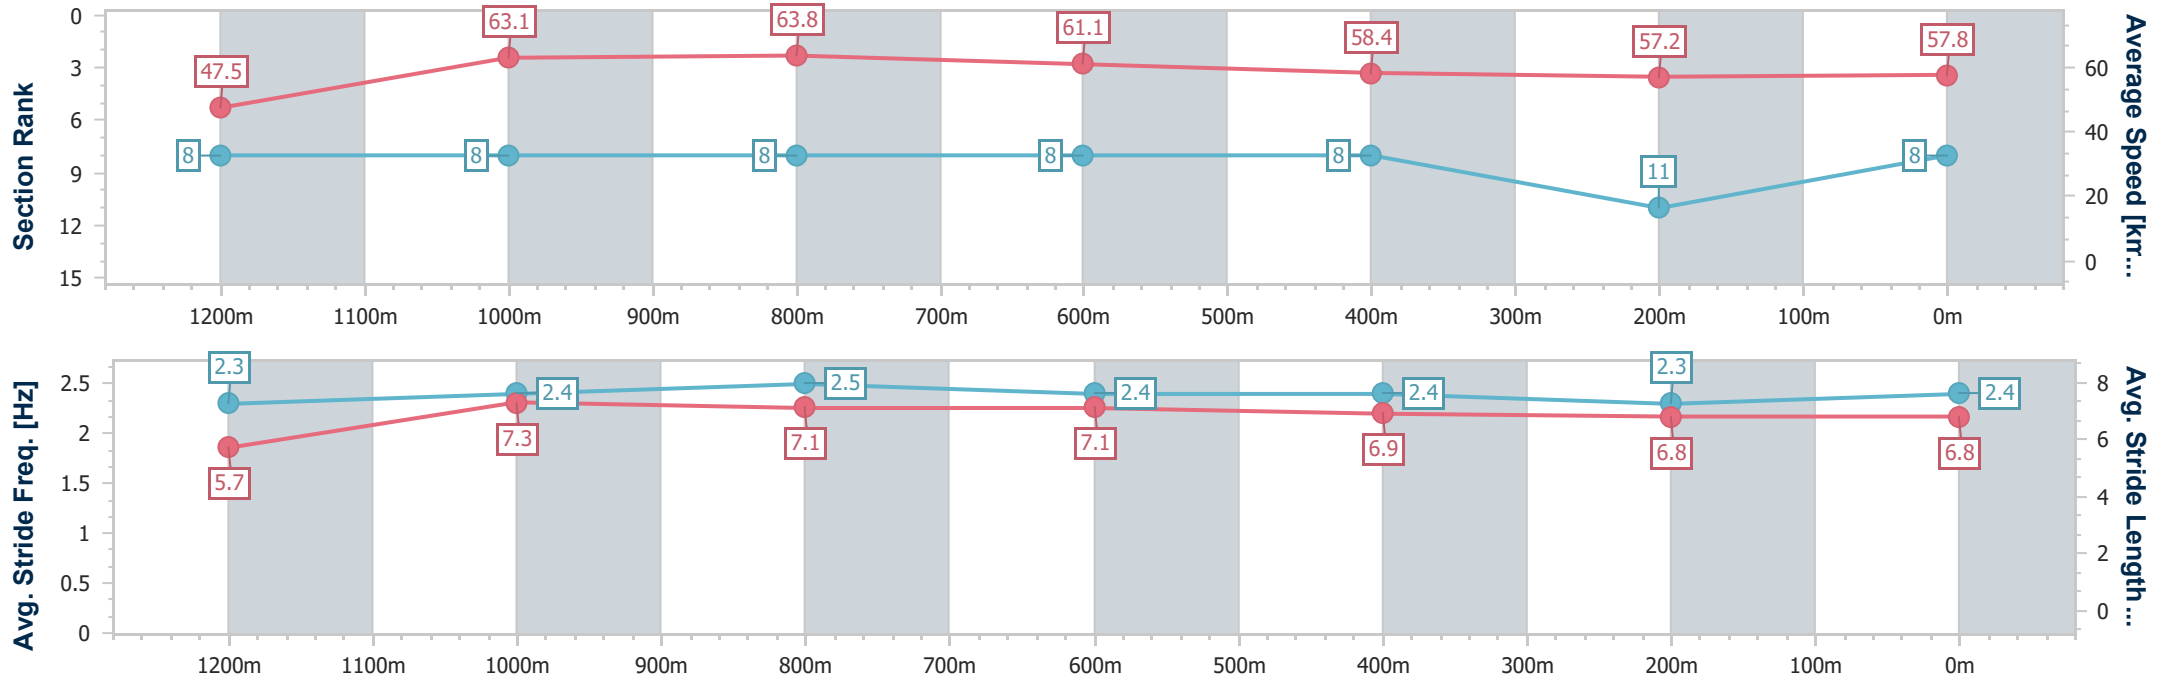

Horse/Jockey Name	Panama Papers
Final Rank	8
Fastest Section Time (Section)	0:11.30 (1000m)
Top Speed [km/h] (Section)	64.2 (1000m)
Race State	Finished

Ipswich QLD Professional
Race 7: TAB Colts, Geldings & Entires BENCHMARK 62
Handicap - 1350m

21 March 2024 - 17:19

Track Rating: Good 4, Weather: Fine, Rail Position: +6m

Section	Overall	1200m	1000m	800m	600m	400m	200m
Section Times	1:23.08 [8] (0:11.39)	1:11.69 [8] (0:11.37)	1:00.32 [8] (0:11.30)	0:49.02 [8] (0:11.74)	0:37.28 [8] (0:12.28)	0:25.00 [8] (0:12.51)	0:12.49 [11] (0:12.49)
Average Speed [km/h]	47.5	63.1	63.8	61.1	58.4	57.2	57.8
Top Speed [km/h]	61.8	64.0	64.2	63.0	59.6	59.4	59.3
Avg. Dist. to Rail [m]	1.3	0.9	0.6	0.9	0.7	1.5	1.4
Avg. Stride Freq. [Hz]	2.3	2.4	2.5	2.4	2.4	2.3	2.4
Avg. Stride Length [m]	5.7	7.3	7.1	7.1	6.9	6.8	6.8

- [ ] Ranking at each section and finish
- -.-.- No data available at this section
- NA No data available