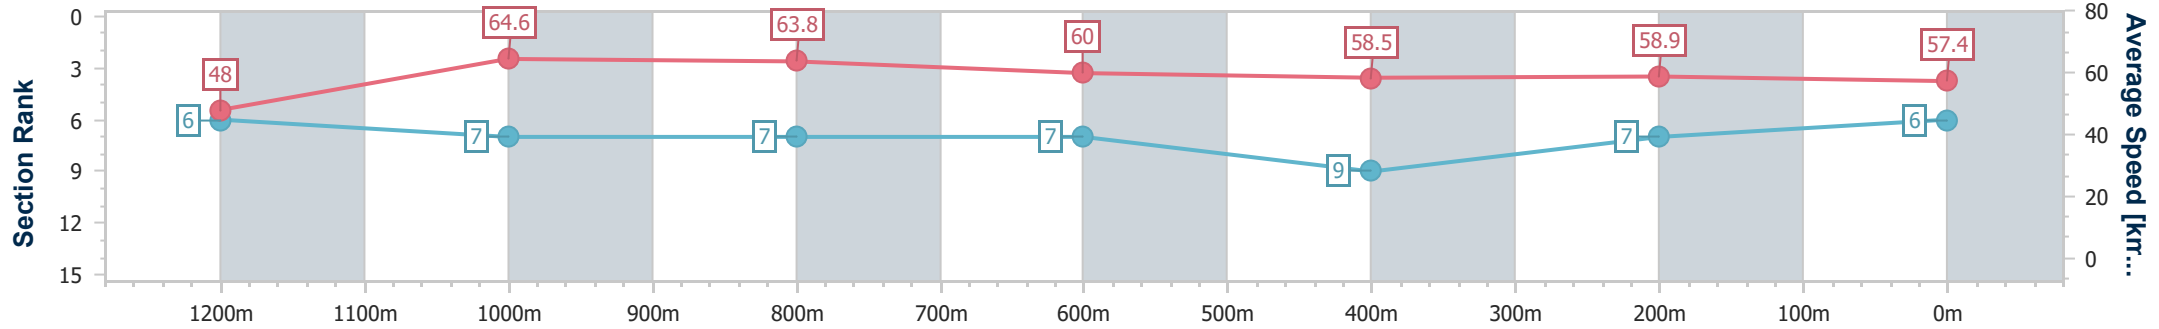

Horse/Jockey Name	Hussonhoff
Final Rank	6
Fastest Section Time (Section)	0:11.18 (1200m)
Top Speed [km/h] (Section)	65.5 (1200m)
Race State	Finished

Ipswich QLD Professional
Race 7: TAB Colts, Geldings & Entires BENCHMARK 62
Handicap - 1350m

21 March 2024 - 17:19

Track Rating: Good 4, Weather: Fine, Rail Position: +6m

Section	Overall	1200m	1000m	800m	600m	400m	200m
Section Times	1:22.97 [6] (0:11.26)	1:11.71 [6] (0:11.18)	1:00.53 [7] (0:11.33)	0:49.20 [7] (0:12.00)	0:37.20 [7] (0:12.38)	0:24.82 [9] (0:12.27)	0:12.55 [7] (0:12.55)
Average Speed [km/h]	48.0	64.6	63.8	60.0	58.5	58.9	57.4
Top Speed [km/h]	63.3	65.5	64.6	62.3	59.2	60.0	59.3
Avg. Dist. to Rail [m]	5.0	0.7	1.3	0.6	1.0	2.6	6.1
Avg. Stride Freq. [Hz]	2.2	2.3	2.3	2.3	2.3	2.3	2.3
Avg. Stride Length [m]	5.8	7.6	7.6	7.4	7.2	7.2	7.1

- [ ] Ranking at each section and finish
- -.-.- No data available at this section
- NA No data available