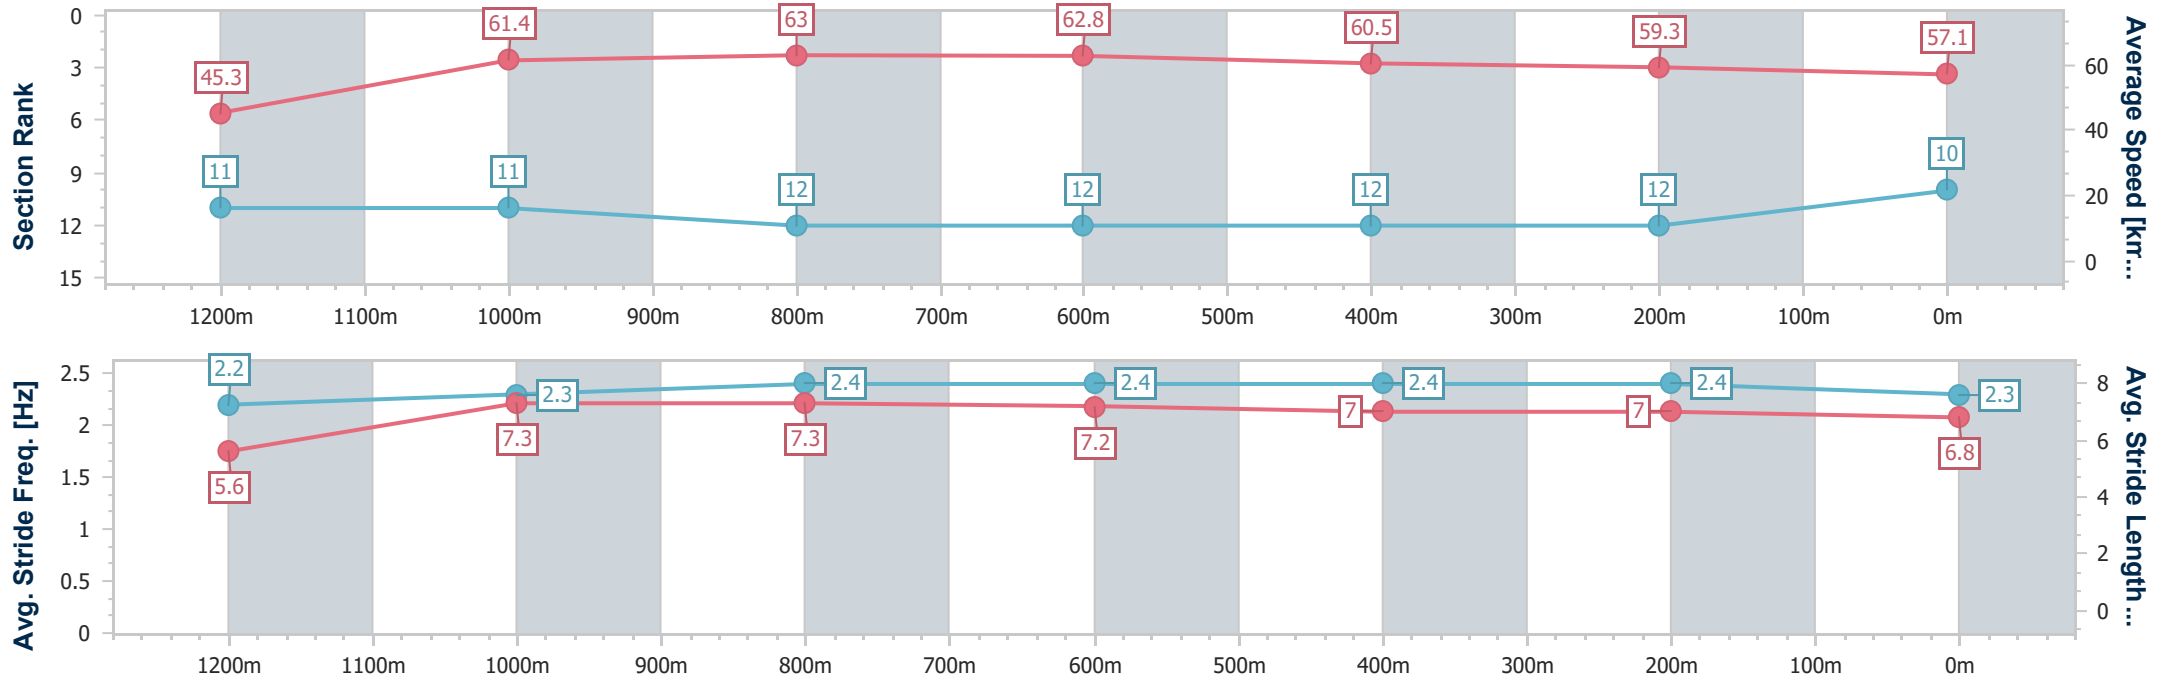

- [] Ranking at each section and finish
- .-.- No data available at this section
- NA No data available

Horse/Jockey Name	Jakkalberry Finn
Final Rank	10
Fastest Section Time (Section)	0:11.46 (1000m)
Top Speed [km/h] (Section)	63.6 (1000m)
Race State	Finished

Ipswich QLD Professional
 Race 7: TAB Colts, Geldings & Entires BENCHMARK 62
 Handicap - 1350m

21 March 2024 - 17:19

Track Rating: Good 4, Weather: Fine, Rail Position: +6m

Section	Overall	1200m	1000m	800m	600m	400m	200m
Section Times	1:23.21 [10] (0:11.92)	1:11.29 [11] (0:11.74)	0:59.55 [11] (0:11.46)	0:48.09 [12] (0:11.49)	0:36.60 [12] (0:11.90)	0:24.70 [12] (0:12.09)	0:12.61 [12] (0:12.61)
Average Speed [km/h]	45.3	61.4	63.0	62.8	60.5	59.3	57.1
Top Speed [km/h]	60.3	62.5	63.6	63.4	62.2	60.5	58.7
Avg. Dist. to Rail [m]	7.0	0.8	0.9	0.2	0.9	2.0	3.6
Avg. Stride Freq. [Hz]	2.2	2.3	2.4	2.4	2.4	2.4	2.3
Avg. Stride Length [m]	5.6	7.3	7.3	7.2	7.0	7.0	6.8