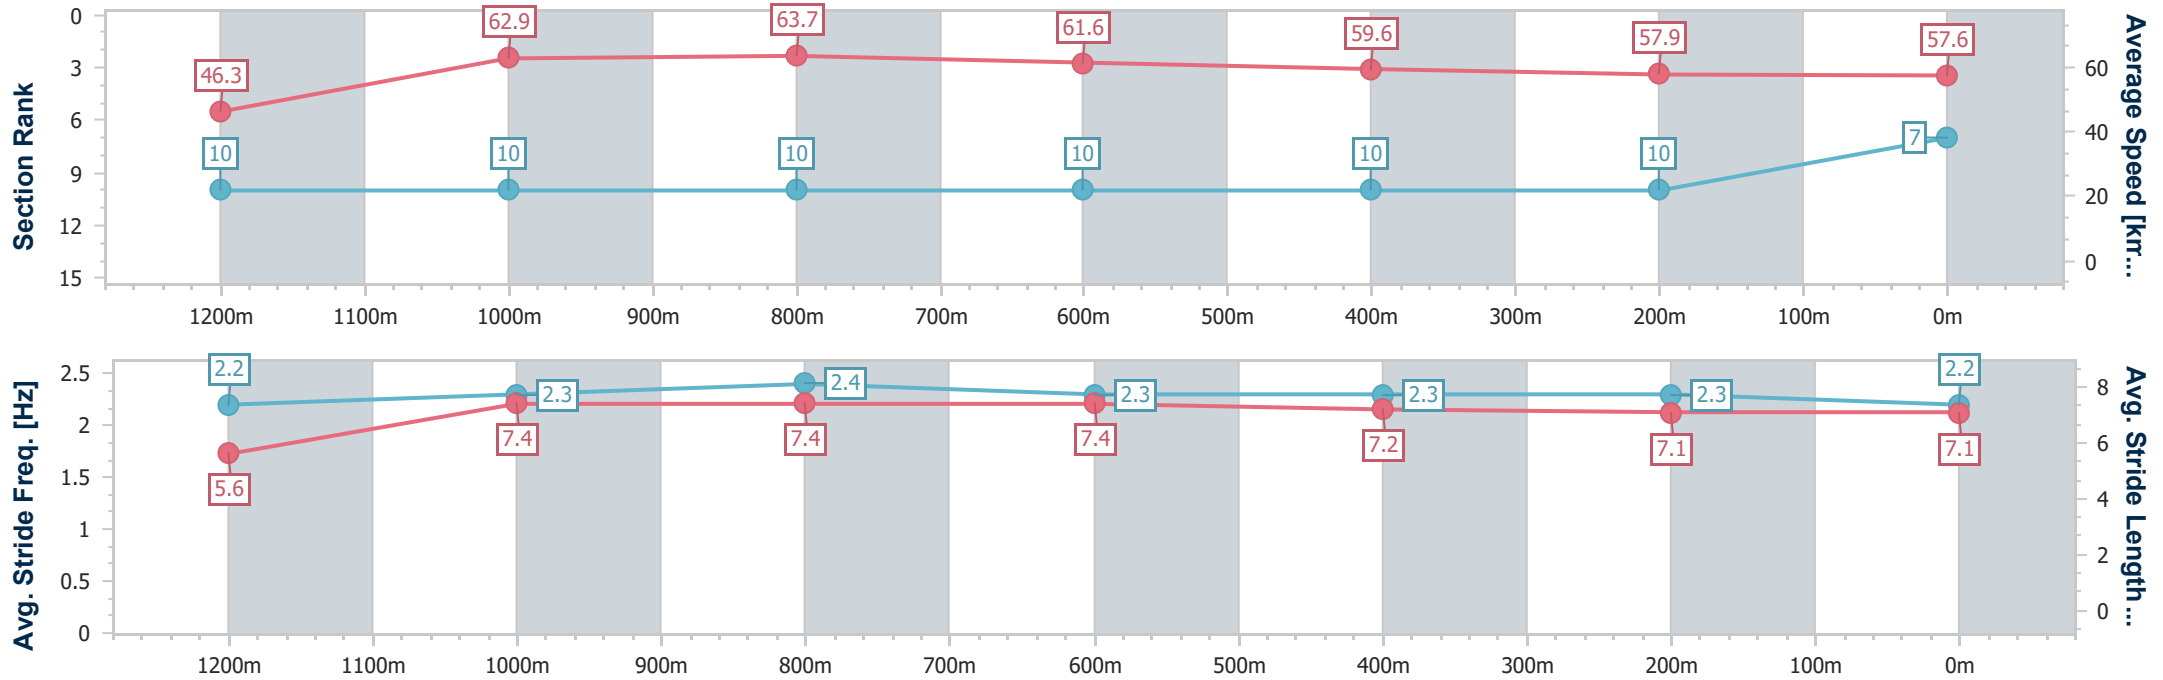

Horse/Jockey Name	Reformist
Final Rank	7
Fastest Section Time (Section)	0:11.27 (1000m)
Top Speed [km/h] (Section)	64.2 (1000m)
Race State	Finished

Ipswich QLD Professional
Race 7: TAB Colts, Geldings & Entires BENCHMARK 62
Handicap - 1350m

21 March 2024 - 17:19

Track Rating: Good 4, Weather: Fine, Rail Position: +6m

Section	Overall	1200m	1000m	800m	600m	400m	200m
Section Times	1:23.06 [7] (0:11.68)	1:11.38 [10] (0:11.49)	0:59.89 [10] (0:11.27)	0:48.62 [10] (0:11.65)	0:36.97 [10] (0:12.07)	0:24.90 [10] (0:12.40)	0:12.50 [10] (0:12.50)
Average Speed [km/h]	46.3	62.9	63.7	61.6	59.6	57.9	57.6
Top Speed [km/h]	61.4	63.3	64.2	63.2	59.9	59.6	59.5
Avg. Dist. to Rail [m]	1.2	0.3	0.4	0.8	0.9	0.9	1.2
Avg. Stride Freq. [Hz]	2.2	2.3	2.4	2.3	2.3	2.3	2.2
Avg. Stride Length [m]	5.6	7.4	7.4	7.4	7.2	7.1	7.1

- [ ] Ranking at each section and finish
- -.-.- No data available at this section
- NA No data available