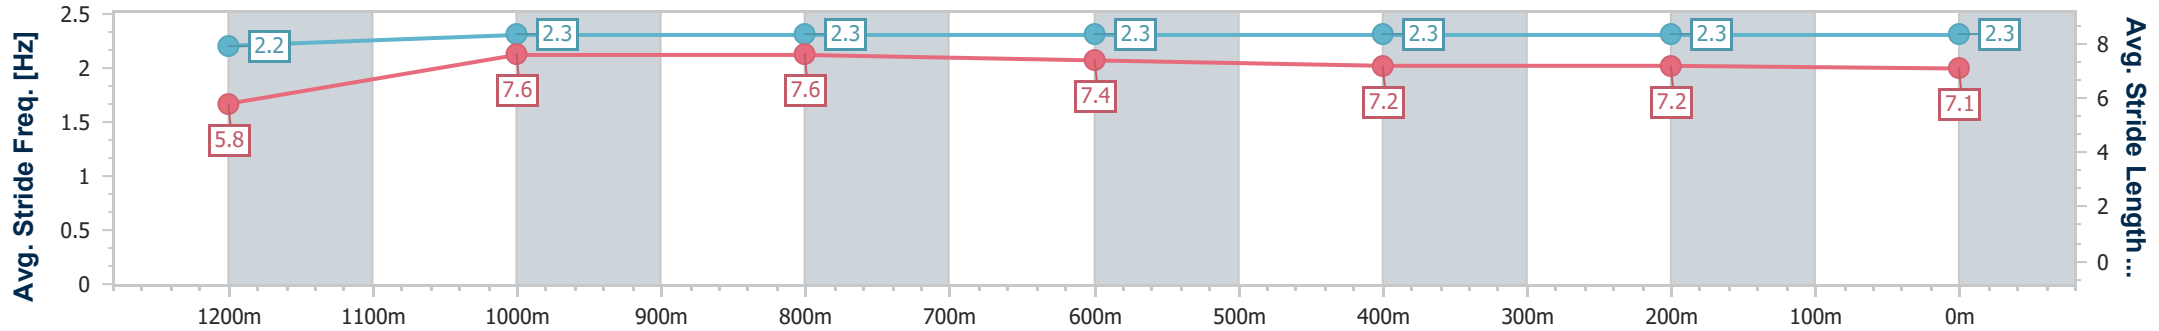

Horse/Jockey Name	Hussonhoff
Final Rank	6
Fastest Section Time (Section)	0:11.18 (1200m)
Top Speed [km/h] (Section)	65.5 (1200m)
Race State	Finished

Ipswich QLD Professional
Race 7: TAB Colts, Geldings & Entires BENCHMARK 62
Handicap - 1350m

21 March 2024 - 17:19

Track Rating: Good 4, Weather: Fine, Rail Position: +6m

Section	Overall	1200m	1000m	800m	600m	400m	200m
Section Times	1:22.97 [6] (0:11.26)	1:11.71 [6] (0:11.18)	1:00.53 [7] (0:11.33)	0:49.20 [7] (0:12.00)	0:37.20 [7] (0:12.38)	0:24.82 [9] (0:12.27)	0:12.55 [7] (0:12.55)
Average Speed [km/h]	48.0	64.6	63.8	60.0	58.5	58.9	57.4
Top Speed [km/h]	63.3	65.5	64.6	62.3	59.2	60.0	59.3
Avg. Dist. to Rail [m]	5.0	0.7	1.3	0.6	1.0	2.6	6.1
Avg. Stride Freq. [Hz]	2.2	2.3	2.3	2.3	2.3	2.3	2.3
Avg. Stride Length [m]	5.8	7.6	7.6	7.4	7.2	7.2	7.1

- [ ] Ranking at each section and finish
- -.-.- No data available at this section
- NA No data available