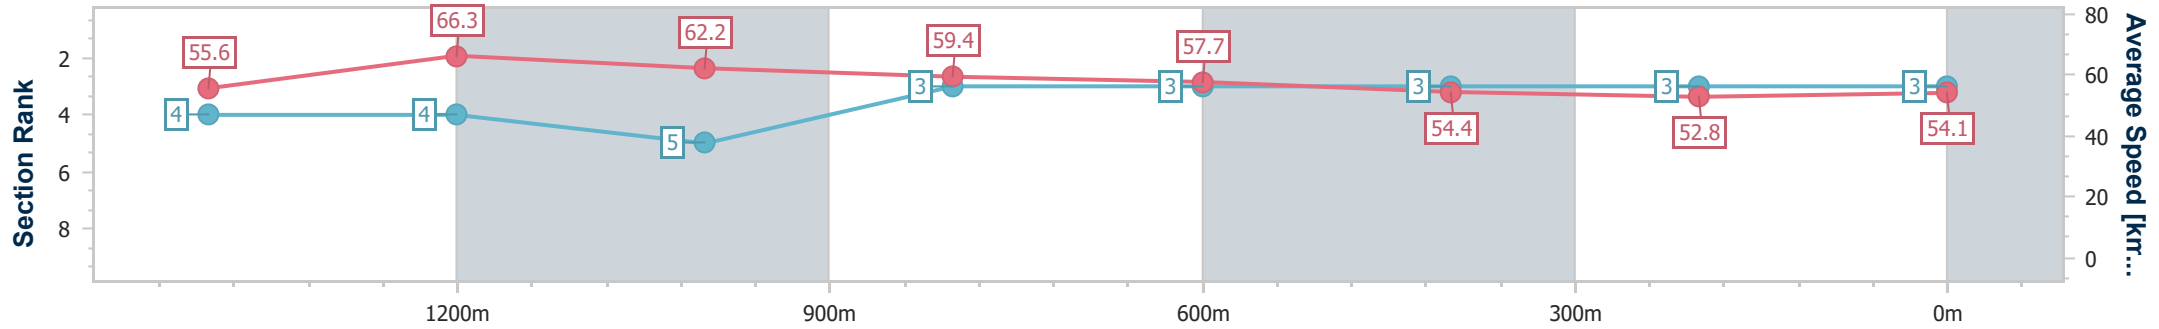

Horse/Jockey Name	Helen's Dream
Final Rank	3
Fastest Section Time (Section)	0:10.94 (1400m)
Top Speed [km/h] (Section)	67.9 (1400m)
Race State	Finished

Toowoomba QLD Professional
Race 4: LAWRENCE & HANSON Class 1 Handicap - 1625m

16 March 2024 - 19:09

Track Rating: Good 4, Weather: Fine, Rail Position: True

Section	Overall	1400m	1200m	1000m	800m	600m	400m	200m
Section Times	1:42.17 [3] (0:14.62)	1:27.55 [4] (0:10.94)	1:16.61 [4] (0:11.62)	1:04.99 [5] (0:12.12)	0:52.87 [3] (0:12.55)	0:40.32 [3] (0:13.32)	0:27.00 [3] (0:13.71)	0:13.29 [3] (0:13.29)
Average Speed [km/h]	55.6	66.3	62.2	59.4	57.7	54.4	52.8	54.1
Top Speed [km/h]	66.5	67.9	65.0	60.7	59.1	56.9	53.8	55.2
Avg. Dist. to Rail [m]	3.8	1.7	0.8	0.2	1.4	1.4	1.5	0.7
Avg. Stride Freq. [Hz]	2.2	2.4	2.3	2.3	2.2	2.2	2.2	2.2
Avg. Stride Length [m]	7.1	7.8	7.5	7.3	7.2	6.8	6.7	6.9

- [ ] Ranking at each section and finish
- -.-.- No data available at this section
- NA No data available