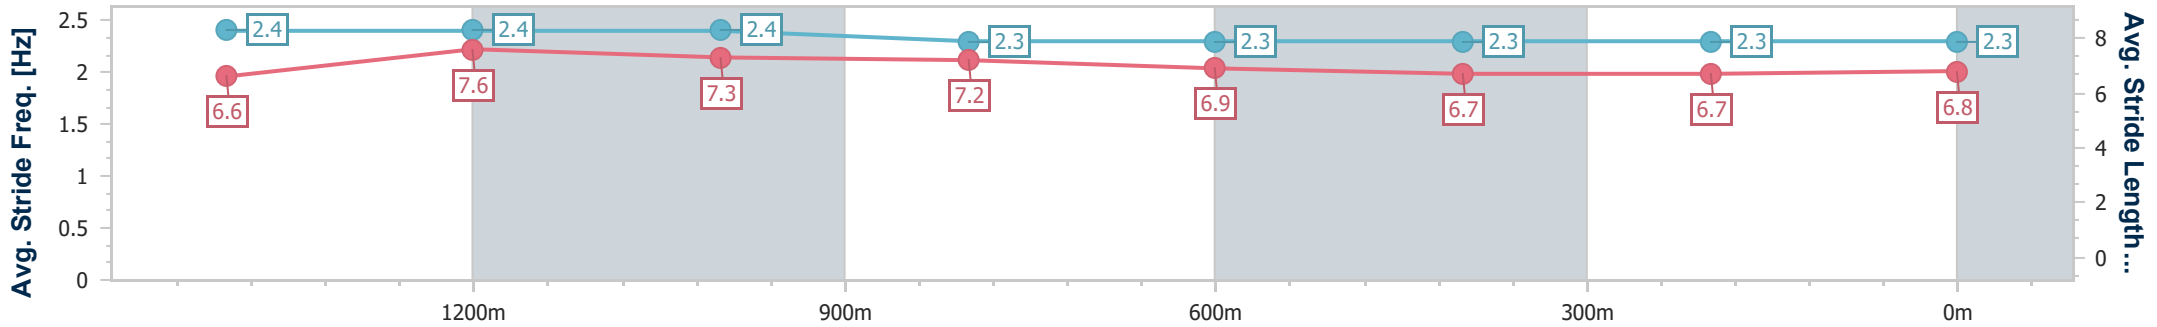

Horse/Jockey Name	Del Campo
Final Rank	1
Fastest Section Time (Section)	0:11.18 (1400m)
Top Speed [km/h] (Section)	68.4 (Overall)
Race State	Finished

Toowoomba QLD Professional
Race 4: LAWRENCE & HANSON Class 1 Handicap - 1625m
16 March 2024 - 19:09
Track Rating: Good 4, Weather: Fine, Rail Position: True

Section	Overall	1400m	1200m	1000m	800m	600m	400m	200m
Section Times	1:41.74 [1] (0:14.70)	1:27.04 [5] (0:11.18)	1:15.86 [7] (0:11.59)	1:04.27 [7] (0:12.22)	0:52.05 [7] (0:12.55)	0:39.50 [5] (0:13.21)	0:26.29 [6] (0:13.30)	0:12.99 [2] (0:12.99)
Average Speed [km/h]	55.4	65.1	62.1	59.4	57.7	54.8	54.8	55.4
Top Speed [km/h]	68.4	67.1	64.8	60.2	58.5	57.3	56.5	56.3
Avg. Dist. to Rail [m]	3.6	1.7	1.5	1.9	1.4	1.3	3.2	2.9
Avg. Stride Freq. [Hz]	2.4	2.4	2.4	2.3	2.3	2.3	2.3	2.3
Avg. Stride Length [m]	6.6	7.6	7.3	7.2	6.9	6.7	6.7	6.8

- [ ] Ranking at each section and finish
- -.-.- No data available at this section
- NA No data available