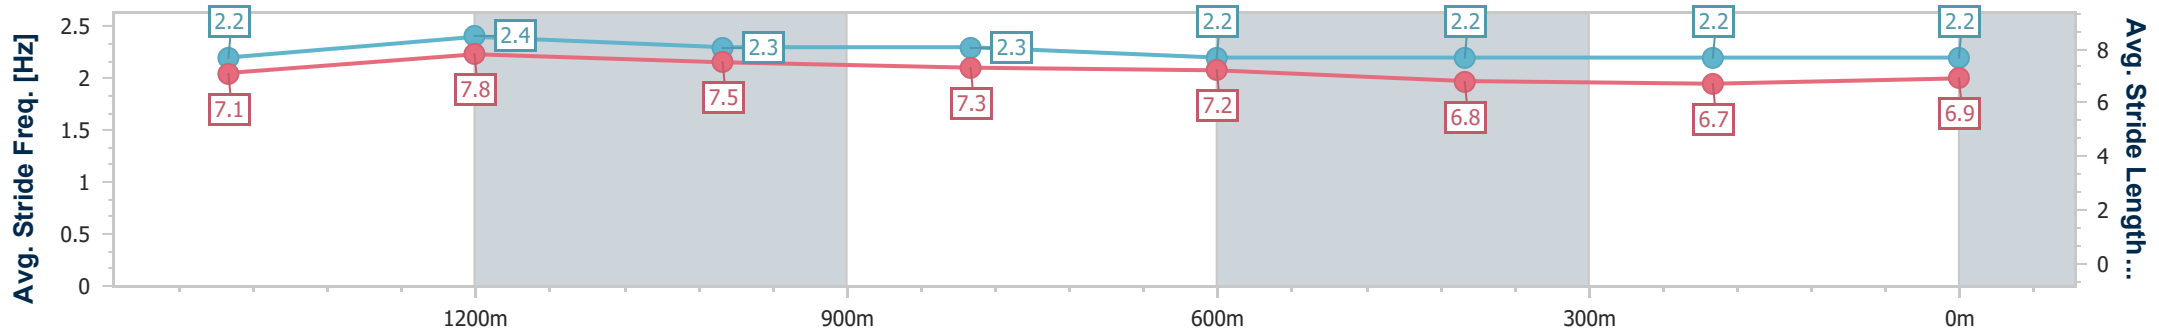

Horse/Jockey Name	Helen's Dream
Final Rank	3
Fastest Section Time (Section)	0:10.94 (1400m)
Top Speed [km/h] (Section)	67.9 (1400m)
Race State	Finished

Toowoomba QLD Professional
Race 4: LAWRENCE & HANSON Class 1 Handicap - 1625m

16 March 2024 - 19:09

Track Rating: Good 4, Weather: Fine, Rail Position: True

Section	Overall	1400m	1200m	1000m	800m	600m	400m	200m
Section Times	1:42.17 [3] (0:14.62)	1:27.55 [4] (0:10.94)	1:16.61 [4] (0:11.62)	1:04.99 [5] (0:12.12)	0:52.87 [3] (0:12.55)	0:40.32 [3] (0:13.32)	0:27.00 [3] (0:13.71)	0:13.29 [3] (0:13.29)
Average Speed [km/h]	55.6	66.3	62.2	59.4	57.7	54.4	52.8	54.1
Top Speed [km/h]	66.5	67.9	65.0	60.7	59.1	56.9	53.8	55.2
Avg. Dist. to Rail [m]	3.8	1.7	0.8	0.2	1.4	1.4	1.5	0.7
Avg. Stride Freq. [Hz]	2.2	2.4	2.3	2.3	2.2	2.2	2.2	2.2
Avg. Stride Length [m]	7.1	7.8	7.5	7.3	7.2	6.8	6.7	6.9

- [ ] Ranking at each section and finish
- -.-.- No data available at this section
- NA No data available