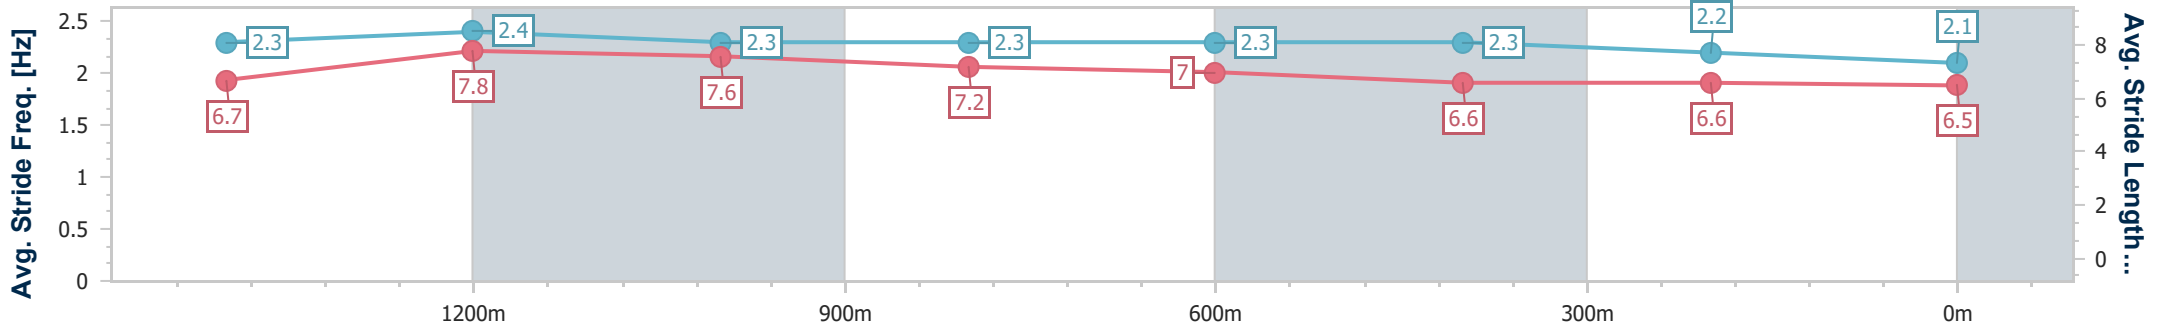

- [] Ranking at each section and finish
- .-.- No data available at this section
- NA No data available

Horse/Jockey Name	Crazy About You
Final Rank	6
Fastest Section Time (Section)	0:10.83 (1400m)
Top Speed [km/h] (Section)	69.5 (1400m)
Race State	Finished

Toowoomba QLD Professional
 Race 4: LAWRENCE & HANSON Class 1 Handicap - 1625m
 16 March 2024 - 19:09
 Track Rating: Good 4, Weather: Fine, Rail Position: True

Section	Overall	1400m	1200m	1000m	800m	600m	400m	200m
Section Times	1:44.50 [6] (0:14.73)	1:29.77 [6] (0:10.83)	1:18.94 [5] (0:11.60)	1:07.34 [4] (0:12.47)	0:54.87 [5] (0:12.72)	0:42.15 [7] (0:13.33)	0:28.82 [8] (0:14.06)	0:14.76 [8] (0:14.76)
Average Speed [km/h]	55.2	67.1	62.2	58.1	57.0	54.8	51.9	48.7
Top Speed [km/h]	69.3	69.5	64.3	60.7	58.1	56.9	53.5	50.8
Avg. Dist. to Rail [m]	3.5	1.5	2.7	2.3	1.8	3.5	2.5	5.3
Avg. Stride Freq. [Hz]	2.3	2.4	2.3	2.3	2.3	2.3	2.2	2.1
Avg. Stride Length [m]	6.7	7.8	7.6	7.2	7.0	6.6	6.6	6.5