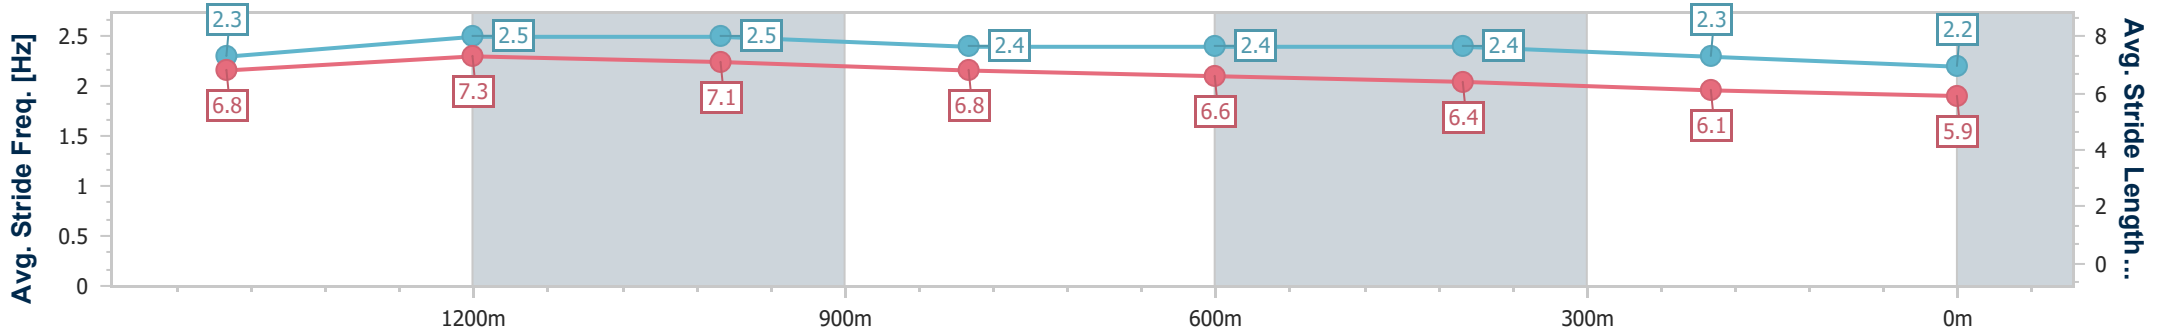

Toowoomba QLD Professional
 Race 4: LAWRENCE & HANSON Class 1 Handicap - 1625m
 16 March 2024 - 19:09
 Track Rating: Good 4, Weather: Fine, Rail Position: True

Section	Overall	1400m	1200m	1000m	800m	600m	400m	200m
Section Times	1:44.50 [6] (0:14.73)	1:29.77 [6] (0:10.83)	1:18.94 [5] (0:11.60)	1:07.34 [4] (0:12.47)	0:54.87 [5] (0:12.72)	0:42.15 [7] (0:13.33)	0:28.82 [8] (0:14.06)	0:14.76 [8] (0:14.76)
Average Speed [km/h]	55.2	67.1	62.2	58.1	57.0	54.8	51.9	48.7
Top Speed [km/h]	69.3	69.5	64.3	60.7	58.1	56.9	53.5	50.8
Avg. Dist. to Rail [m]	3.5	1.5	2.7	2.3	1.8	3.5	2.5	5.3
Avg. Stride Freq. [Hz]	2.3	2.4	2.3	2.3	2.3	2.3	2.2	2.1
Avg. Stride Length [m]	6.7	7.8	7.6	7.2	7.0	6.6	6.6	6.5

- [] Ranking at each section and finish
- .-.- No data available at this section
- NA No data available

Horse/Jockey Name	Bonnie And Clyde
Final Rank	7
Fastest Section Time (Section)	0:10.75 (1400m)
Top Speed [km/h] (Section)	69.7 (Overall)
Race State	Finished

Toowoomba QLD Professional
 Race 4: LAWRENCE & HANSON Class 1 Handicap - 1625m
 16 March 2024 - 19:09
 Track Rating: Good 4, Weather: Fine, Rail Position: True

Section	Overall	1400m	1200m	1000m	800m	600m	400m	200m
Section Times	1:44.63 [7] (0:14.53)	1:30.10 [1] (0:10.75)	1:19.35 [1] (0:11.48)	1:07.87 [1] (0:12.19)	0:55.68 [1] (0:12.69)	0:42.99 [1] (0:13.35)	0:29.64 [1] (0:14.29)	0:15.35 [5] (0:15.35)
Average Speed [km/h]	56.2	67.7	62.9	59.5	57.2	54.4	50.3	46.8
Top Speed [km/h]	69.7	69.6	65.5	61.3	58.2	57.1	51.5	49.4
Avg. Dist. to Rail [m]	6.6	2.5	2.6	2.0	2.1	1.2	0.7	1.4
Avg. Stride Freq. [Hz]	2.3	2.5	2.5	2.4	2.4	2.4	2.3	2.2
Avg. Stride Length [m]	6.8	7.3	7.1	6.8	6.6	6.4	6.1	5.9