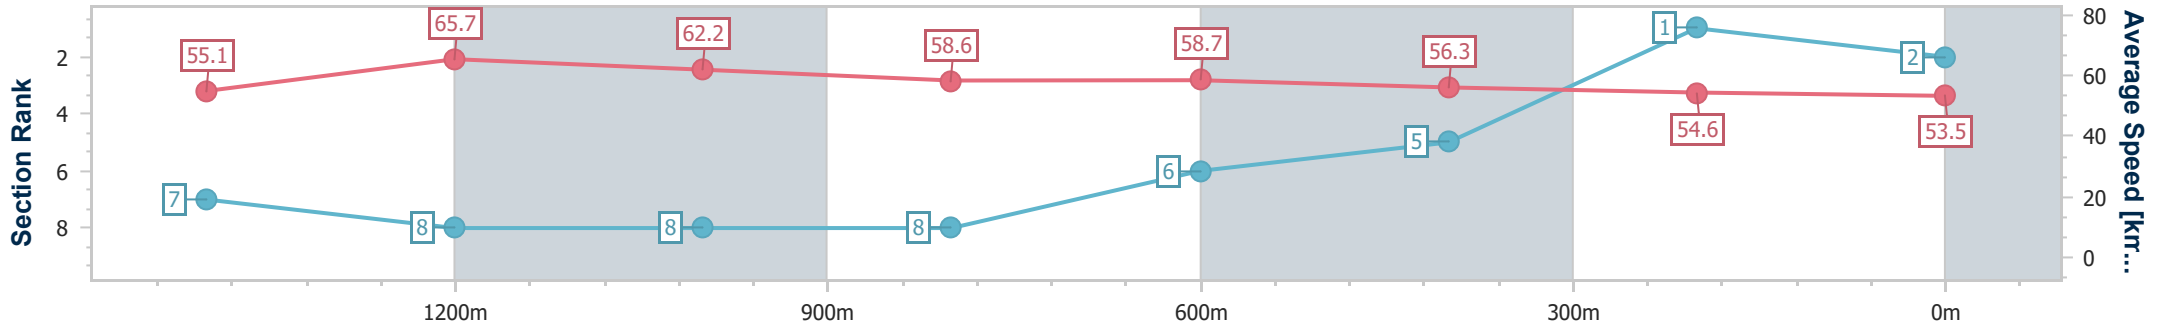

Horse/Jockey Name	Glide On By
Final Rank	2
Fastest Section Time (Section)	0:11.22 (1400m)
Top Speed [km/h] (Section)	68.7 (1400m)
Race State	Finished

Toowoomba QLD Professional
Race 4: LAWRENCE & HANSON Class 1 Handicap - 1625m
16 March 2024 - 19:09
Track Rating: Good 4, Weather: Fine, Rail Position: True

Section	Overall	1400m	1200m	1000m	800m	600m	400m	200m
Section Times	1:41.98 [2] (0:14.81)	1:27.17 [7] (0:11.22)	1:15.95 [8] (0:11.63)	1:04.32 [8] (0:12.35)	0:51.97 [8] (0:12.31)	0:39.66 [6] (0:12.94)	0:26.72 [5] (0:13.34)	0:13.38 [1] (0:13.38)
Average Speed [km/h]	55.1	65.7	62.2	58.6	58.7	56.3	54.6	53.5
Top Speed [km/h]	68.7	68.7	64.3	60.3	60.1	59.1	55.5	54.9
Avg. Dist. to Rail [m]	6.9	4.0	3.2	1.8	1.5	2.0	2.2	0.6
Avg. Stride Freq. [Hz]	2.3	2.4	2.4	2.3	2.4	2.4	2.3	2.3
Avg. Stride Length [m]	6.6	7.4	7.2	7.0	6.9	6.6	6.5	6.3

- [ ] Ranking at each section and finish
- -.-.- No data available at this section
- NA No data available