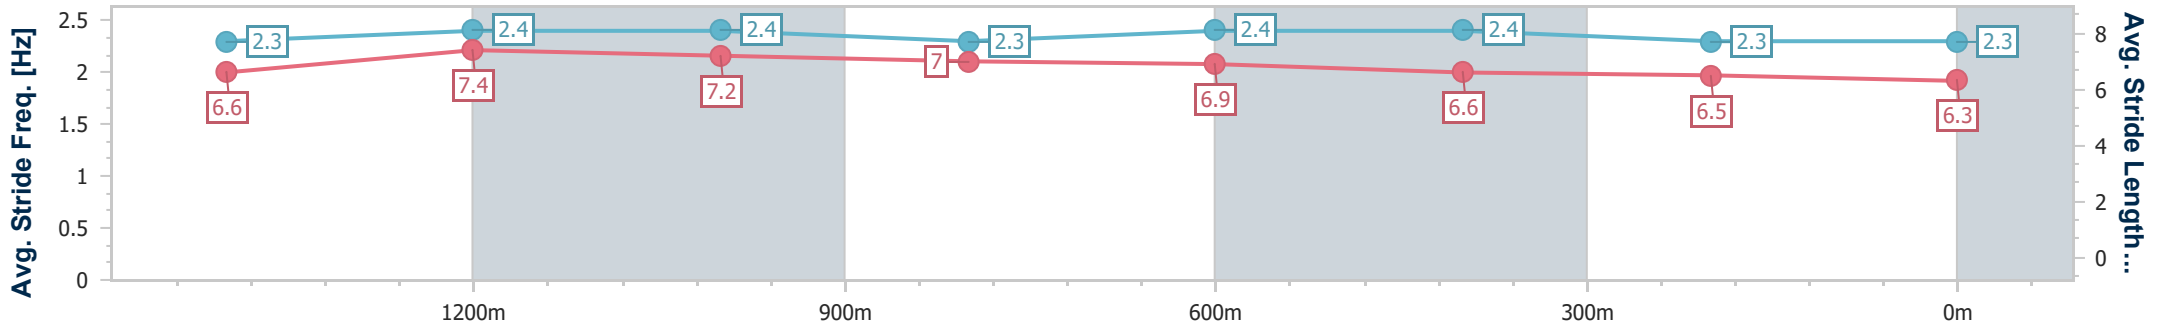

Horse/Jockey Name	Glide On By
Final Rank	2
Fastest Section Time (Section)	0:11.22 (1400m)
Top Speed [km/h] (Section)	68.7 (1400m)
Race State	Finished

Toowoomba QLD Professional
Race 4: LAWRENCE & HANSON Class 1 Handicap - 1625m
16 March 2024 - 19:09
Track Rating: Good 4, Weather: Fine, Rail Position: True

Section	Overall	1400m	1200m	1000m	800m	600m	400m	200m
Section Times	1:41.98 [2] (0:14.81)	1:27.17 [7] (0:11.22)	1:15.95 [8] (0:11.63)	1:04.32 [8] (0:12.35)	0:51.97 [8] (0:12.31)	0:39.66 [6] (0:12.94)	0:26.72 [5] (0:13.34)	0:13.38 [1] (0:13.38)
Average Speed [km/h]	55.1	65.7	62.2	58.6	58.7	56.3	54.6	53.5
Top Speed [km/h]	68.7	68.7	64.3	60.3	60.1	59.1	55.5	54.9
Avg. Dist. to Rail [m]	6.9	4.0	3.2	1.8	1.5	2.0	2.2	0.6
Avg. Stride Freq. [Hz]	2.3	2.4	2.4	2.3	2.4	2.4	2.3	2.3
Avg. Stride Length [m]	6.6	7.4	7.2	7.0	6.9	6.6	6.5	6.3

- [ ] Ranking at each section and finish
- -.-.- No data available at this section
- NA No data available