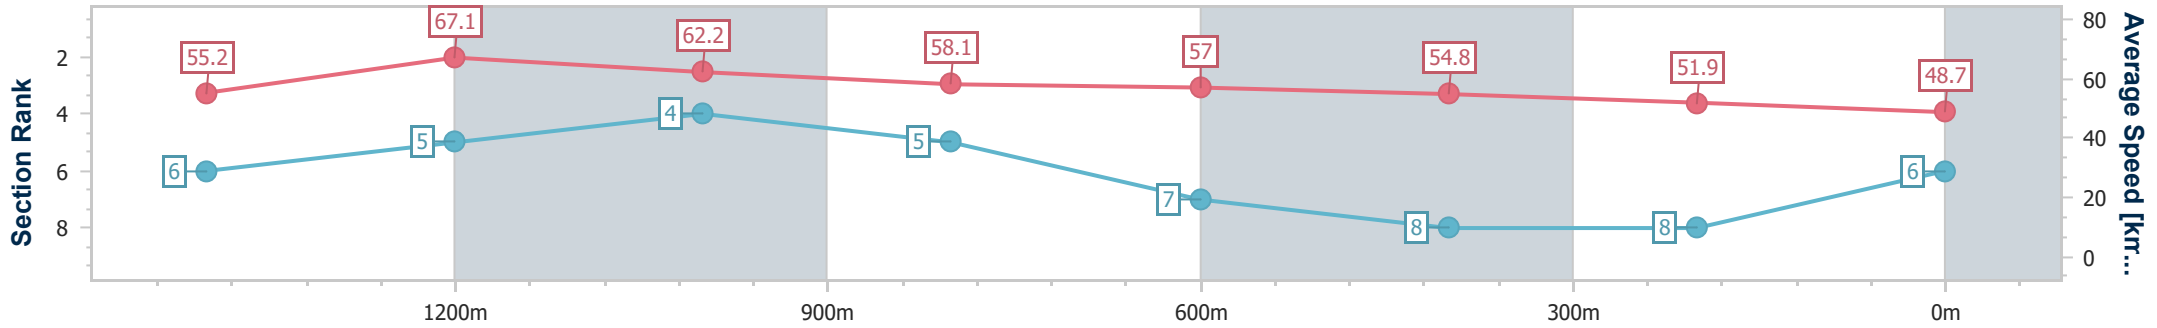

Horse/Jockey Name	Crazy About You
Final Rank	6
Fastest Section Time (Section)	0:10.83 (1400m)
Top Speed [km/h] (Section)	69.5 (1400m)
Race State	Finished

Toowoomba QLD Professional
Race 4: LAWRENCE & HANSON Class 1 Handicap - 1625m
16 March 2024 - 19:09
Track Rating: Good 4, Weather: Fine, Rail Position: True

Section	Overall	1400m	1200m	1000m	800m	600m	400m	200m
Section Times	1:44.50 [6] (0:14.73)	1:29.77 [6] (0:10.83)	1:18.94 [5] (0:11.60)	1:07.34 [4] (0:12.47)	0:54.87 [5] (0:12.72)	0:42.15 [7] (0:13.33)	0:28.82 [8] (0:14.06)	0:14.76 [8] (0:14.76)
Average Speed [km/h]	55.2	67.1	62.2	58.1	57.0	54.8	51.9	48.7
Top Speed [km/h]	69.3	69.5	64.3	60.7	58.1	56.9	53.5	50.8
Avg. Dist. to Rail [m]	3.5	1.5	2.7	2.3	1.8	3.5	2.5	5.3
Avg. Stride Freq. [Hz]	2.3	2.4	2.3	2.3	2.3	2.3	2.2	2.1
Avg. Stride Length [m]	6.7	7.8	7.6	7.2	7.0	6.6	6.6	6.5

- [ ] Ranking at each section and finish
- -.-.- No data available at this section
- NA No data available