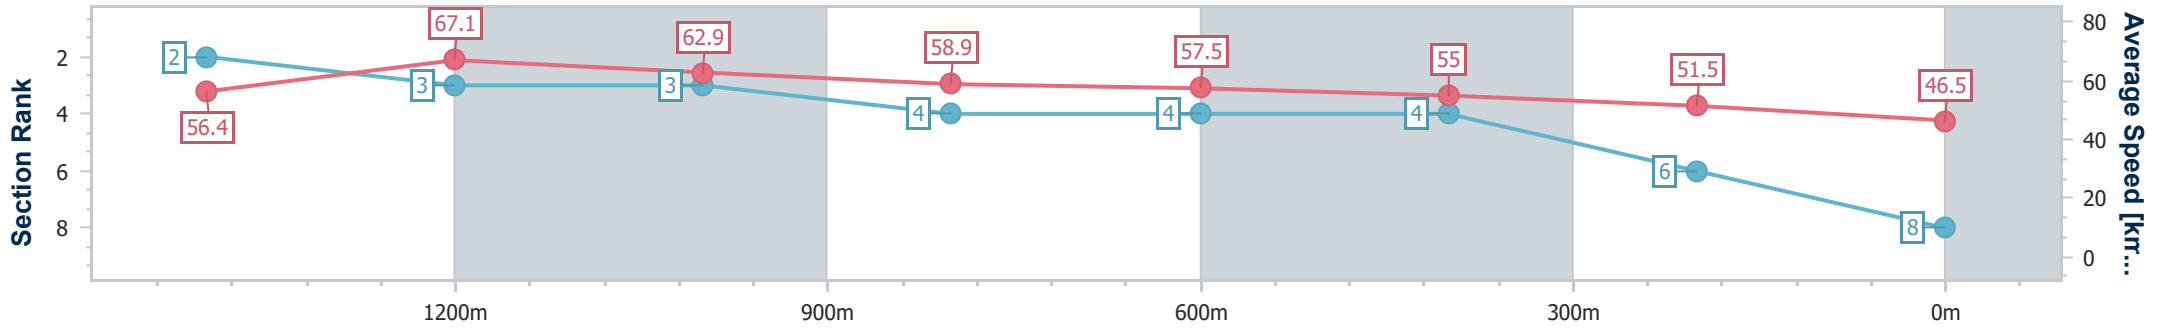

- [] Ranking at each section and finish
- .-.- No data available at this section
- NA No data available

Horse/Jockey Name	Grandcoeur
Final Rank	8
Fastest Section Time (Section)	0:11.00 (1400m)
Top Speed [km/h] (Section)	70.3 (Overall)
Race State	Finished

Toowoomba QLD Professional
 Race 4: LAWRENCE & HANSON Class 1 Handicap - 1625m
 16 March 2024 - 19:09
 Track Rating: Good 4, Weather: Fine, Rail Position: True

Section	Overall	1400m	1200m	1000m	800m	600m	400m	200m
Section Times	1:44.83 [8] (0:14.53)	1:30.30 [2] (0:11.00)	1:19.30 [3] (0:11.52)	1:07.78 [3] (0:12.30)	0:55.48 [4] (0:12.65)	0:42.83 [4] (0:13.24)	0:29.59 [4] (0:14.16)	0:15.43 [6] (0:15.43)
Average Speed [km/h]	56.4	67.1	62.9	58.9	57.5	55.0	51.5	46.5
Top Speed [km/h]	70.3	70.0	65.7	61.8	58.5	58.1	53.7	50.5
Avg. Dist. to Rail [m]	8.4	4.5	3.5	2.2	2.8	2.3	3.9	4.5
Avg. Stride Freq. [Hz]	2.3	2.5	2.4	2.4	2.4	2.4	2.3	2.2
Avg. Stride Length [m]	6.8	7.4	7.2	6.9	6.6	6.4	6.1	6.0