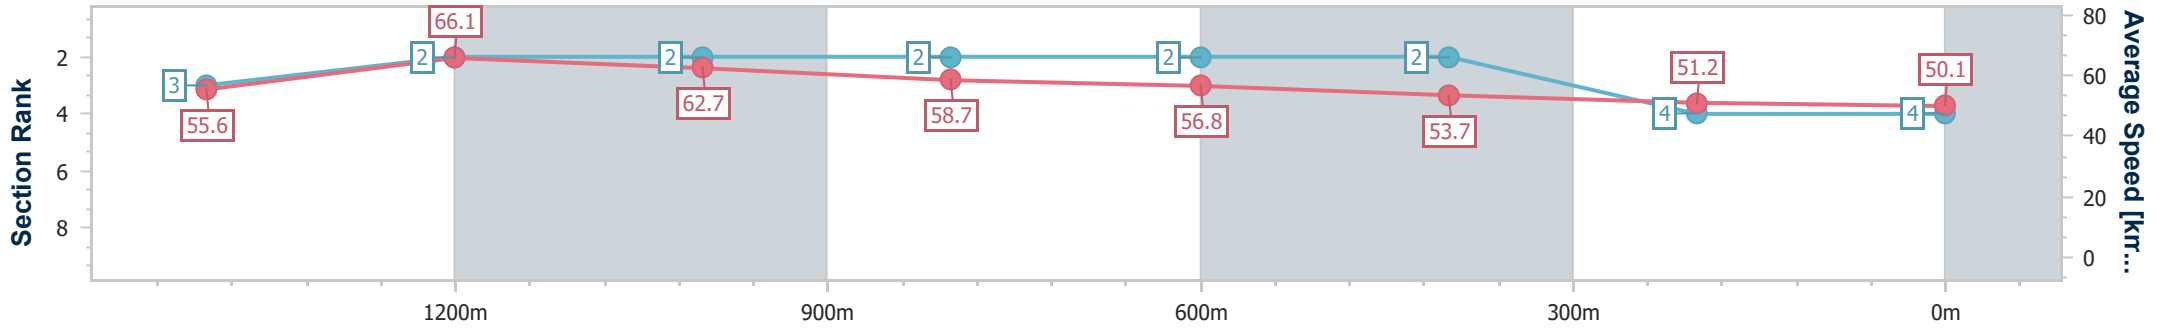

Toowoomba QLD Professional
 Race 4: LAWRENCE & HANSON Class 1 Handicap - 1625m
 16 March 2024 - 19:09
 Track Rating: Good 4, Weather: Fine, Rail Position: True

Section	Overall	1400m	1200m	1000m	800m	600m	400m	200m
Section Times	1:43.47 [4] (0:14.59)	1:28.88 [3] (0:10.82)	1:18.06 [2] (0:11.45)	1:06.61 [2] (0:12.18)	0:54.43 [2] (0:12.64)	0:41.79 [2] (0:13.37)	0:28.42 [2] (0:14.05)	0:14.37 [4] (0:14.37)
Average Speed [km/h]	55.6	66.1	62.7	58.7	56.8	53.7	51.2	50.1
Top Speed [km/h]	68.8	68.3	64.1	61.0	58.4	56.1	52.5	51.1
Avg. Dist. to Rail [m]	1.9	1.2	0.7	1.1	1.4	0.6	0.2	0.2
Avg. Stride Freq. [Hz]	2.3	2.5	2.4	2.4	2.3	2.3	2.3	2.2
Avg. Stride Length [m]	6.7	7.4	7.1	6.9	6.7	6.4	6.3	6.2