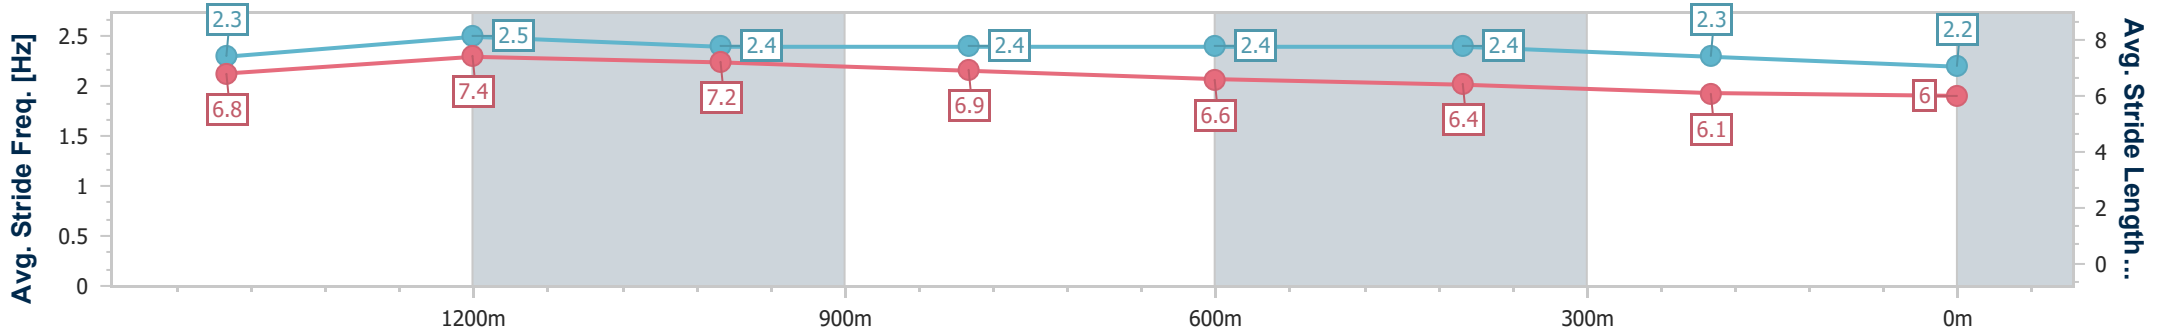

Toowoomba QLD Professional
 Race 4: LAWRENCE & HANSON Class 1 Handicap - 1625m
 16 March 2024 - 19:09
 Track Rating: Good 4, Weather: Fine, Rail Position: True

Section	Overall	1400m	1200m	1000m	800m	600m	400m	200m
Section Times	1:44.63 [7] (0:14.53)	1:30.10 [1] (0:10.75)	1:19.35 [1] (0:11.48)	1:07.87 [1] (0:12.19)	0:55.68 [1] (0:12.69)	0:42.99 [1] (0:13.35)	0:29.64 [1] (0:14.29)	0:15.35 [5] (0:15.35)
Average Speed [km/h]	56.2	67.7	62.9	59.5	57.2	54.4	50.3	46.8
Top Speed [km/h]	69.7	69.6	65.5	61.3	58.2	57.1	51.5	49.4
Avg. Dist. to Rail [m]	6.6	2.5	2.6	2.0	2.1	1.2	0.7	1.4
Avg. Stride Freq. [Hz]	2.3	2.5	2.5	2.4	2.4	2.4	2.3	2.2
Avg. Stride Length [m]	6.8	7.3	7.1	6.8	6.6	6.4	6.1	5.9

- [] Ranking at each section and finish
- .-.- No data available at this section
- NA No data available

Horse/Jockey Name	Grandcoeur
Final Rank	8
Fastest Section Time (Section)	0:11.00 (1400m)
Top Speed [km/h] (Section)	70.3 (Overall)
Race State	Finished

Toowoomba QLD Professional
 Race 4: LAWRENCE & HANSON Class 1 Handicap - 1625m
 16 March 2024 - 19:09
 Track Rating: Good 4, Weather: Fine, Rail Position: True

Section	Overall	1400m	1200m	1000m	800m	600m	400m	200m
Section Times	1:44.83 [8] (0:14.53)	1:30.30 [2] (0:11.00)	1:19.30 [3] (0:11.52)	1:07.78 [3] (0:12.30)	0:55.48 [4] (0:12.65)	0:42.83 [4] (0:13.24)	0:29.59 [4] (0:14.16)	0:15.43 [6] (0:15.43)
Average Speed [km/h]	56.4	67.1	62.9	58.9	57.5	55.0	51.5	46.5
Top Speed [km/h]	70.3	70.0	65.7	61.8	58.5	58.1	53.7	50.5
Avg. Dist. to Rail [m]	8.4	4.5	3.5	2.2	2.8	2.3	3.9	4.5
Avg. Stride Freq. [Hz]	2.3	2.5	2.4	2.4	2.4	2.4	2.3	2.2
Avg. Stride Length [m]	6.8	7.4	7.2	6.9	6.6	6.4	6.1	6.0