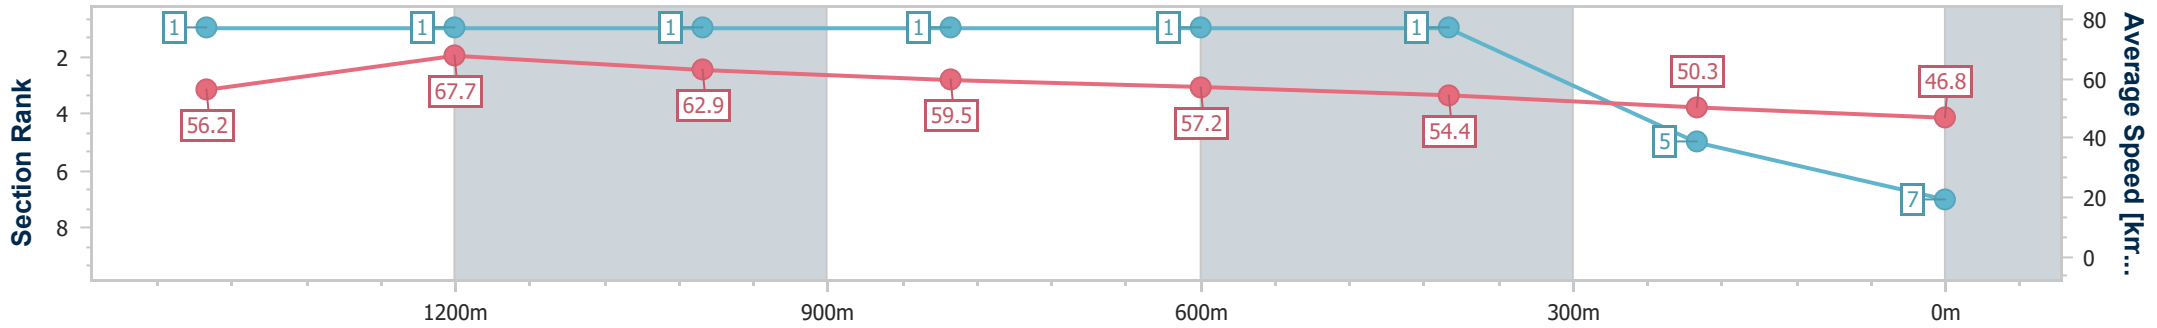

- [] Ranking at each section and finish
- .-.- No data available at this section
- NA No data available

Horse/Jockey Name	Bonnie And Clyde
Final Rank	7
Fastest Section Time (Section)	0:10.75 (1400m)
Top Speed [km/h] (Section)	69.7 (Overall)
Race State	Finished

Toowoomba QLD Professional
 Race 4: LAWRENCE & HANSON Class 1 Handicap - 1625m
 16 March 2024 - 19:09
 Track Rating: Good 4, Weather: Fine, Rail Position: True

Section	Overall	1400m	1200m	1000m	800m	600m	400m	200m
Section Times	1:44.63 [7] (0:14.53)	1:30.10 [1] (0:10.75)	1:19.35 [1] (0:11.48)	1:07.87 [1] (0:12.19)	0:55.68 [1] (0:12.69)	0:42.99 [1] (0:13.35)	0:29.64 [1] (0:14.29)	0:15.35 [5] (0:15.35)
Average Speed [km/h]	56.2	67.7	62.9	59.5	57.2	54.4	50.3	46.8
Top Speed [km/h]	69.7	69.6	65.5	61.3	58.2	57.1	51.5	49.4
Avg. Dist. to Rail [m]	6.6	2.5	2.6	2.0	2.1	1.2	0.7	1.4
Avg. Stride Freq. [Hz]	2.3	2.5	2.5	2.4	2.4	2.4	2.3	2.2
Avg. Stride Length [m]	6.8	7.3	7.1	6.8	6.6	6.4	6.1	5.9