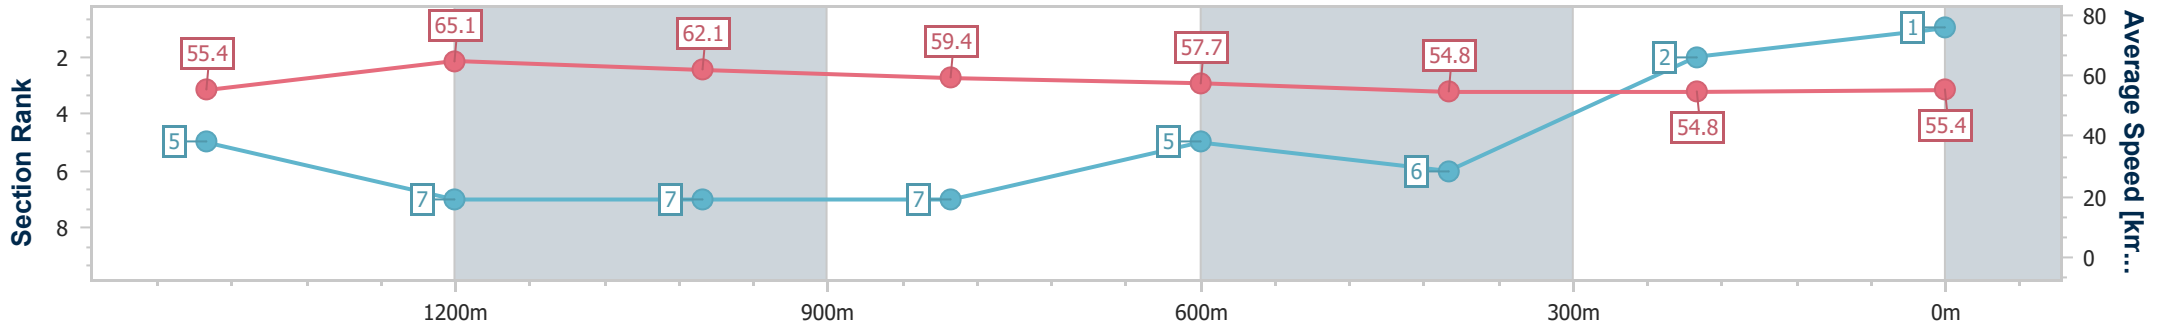

Horse/Jockey Name	Del Campo
Final Rank	1
Fastest Section Time (Section)	0:11.18 (1400m)
Top Speed [km/h] (Section)	68.4 (Overall)
Race State	Finished

Toowoomba QLD Professional
Race 4: LAWRENCE & HANSON Class 1 Handicap - 1625m
16 March 2024 - 19:09
Track Rating: Good 4, Weather: Fine, Rail Position: True

Section	Overall	1400m	1200m	1000m	800m	600m	400m	200m
Section Times	1:41.74 [1] (0:14.70)	1:27.04 [5] (0:11.18)	1:15.86 [7] (0:11.59)	1:04.27 [7] (0:12.22)	0:52.05 [7] (0:12.55)	0:39.50 [5] (0:13.21)	0:26.29 [6] (0:13.30)	0:12.99 [2] (0:12.99)
Average Speed [km/h]	55.4	65.1	62.1	59.4	57.7	54.8	54.8	55.4
Top Speed [km/h]	68.4	67.1	64.8	60.2	58.5	57.3	56.5	56.3
Avg. Dist. to Rail [m]	3.6	1.7	1.5	1.9	1.4	1.3	3.2	2.9
Avg. Stride Freq. [Hz]	2.4	2.4	2.4	2.3	2.3	2.3	2.3	2.3
Avg. Stride Length [m]	6.6	7.6	7.3	7.2	6.9	6.7	6.7	6.8

- [ ] Ranking at each section and finish
- -.-.- No data available at this section
- NA No data available