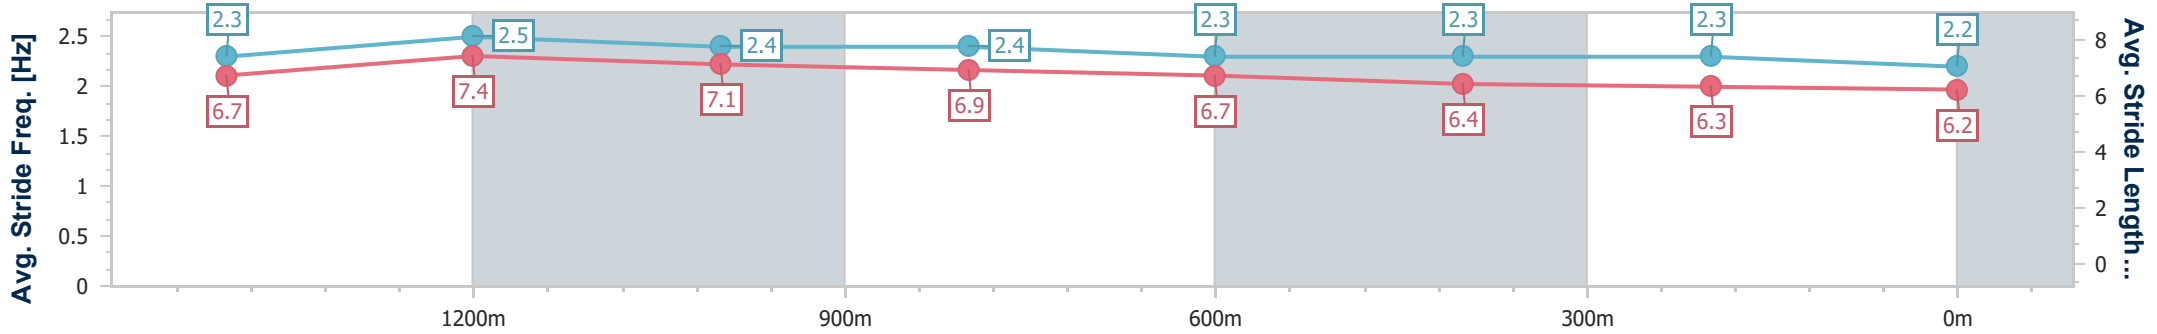

Horse/Jockey Name	Madalsa
Final Rank	4
Fastest Section Time (Section)	0:10.82 (1400m)
Top Speed [km/h] (Section)	68.8 (Overall)
Race State	Finished

Toowoomba QLD Professional
Race 4: LAWRENCE & HANSON Class 1 Handicap - 1625m
16 March 2024 - 19:09
Track Rating: Good 4, Weather: Fine, Rail Position: True

Section	Overall	1400m	1200m	1000m	800m	600m	400m	200m
Section Times	1:43.47 [4] (0:14.59)	1:28.88 [3] (0:10.82)	1:18.06 [2] (0:11.45)	1:06.61 [2] (0:12.18)	0:54.43 [2] (0:12.64)	0:41.79 [2] (0:13.37)	0:28.42 [2] (0:14.05)	0:14.37 [4] (0:14.37)
Average Speed [km/h]	55.6	66.1	62.7	58.7	56.8	53.7	51.2	50.1
Top Speed [km/h]	68.8	68.3	64.1	61.0	58.4	56.1	52.5	51.1
Avg. Dist. to Rail [m]	1.9	1.2	0.7	1.1	1.4	0.6	0.2	0.2
Avg. Stride Freq. [Hz]	2.3	2.5	2.4	2.4	2.3	2.3	2.3	2.2
Avg. Stride Length [m]	6.7	7.4	7.1	6.9	6.7	6.4	6.3	6.2

- [ ] Ranking at each section and finish
- -.-.- No data available at this section
- NA No data available