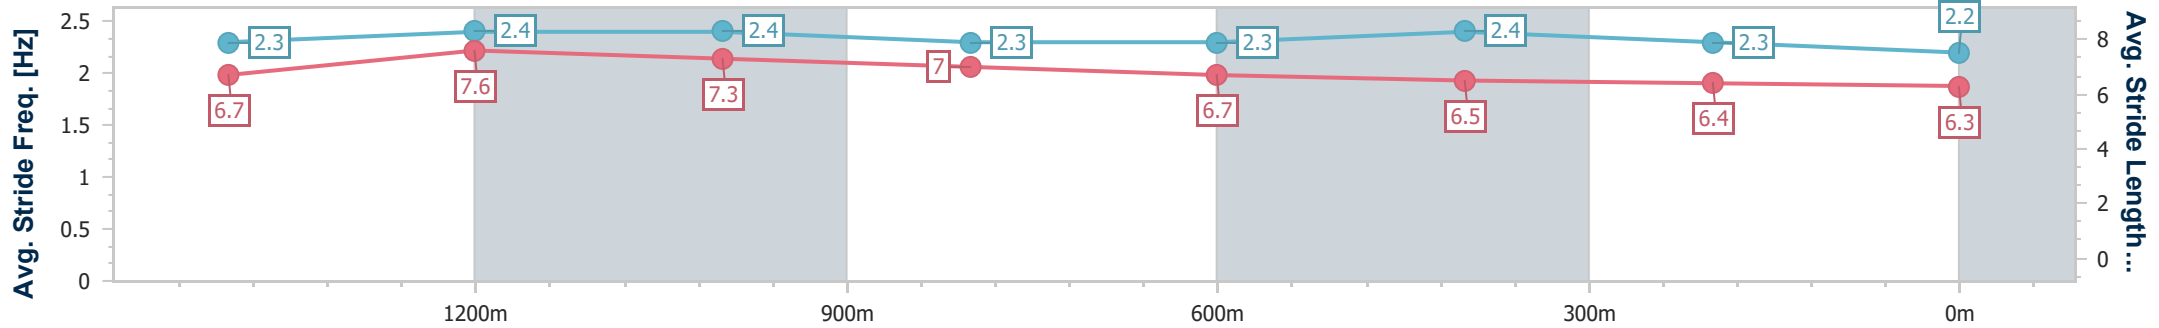

- [] Ranking at each section and finish
- .-.- No data available at this section
- NA No data available

Horse/Jockey Name	When Doves Fly
Final Rank	5
Fastest Section Time (Section)	0:10.91 (1400m)
Top Speed [km/h] (Section)	71.5 (1400m)
Race State	Finished

Toowoomba QLD Professional
 Race 4: LAWRENCE & HANSON Class 1 Handicap - 1625m
 16 March 2024 - 19:09
 Track Rating: Good 4, Weather: Fine, Rail Position: True

Section	Overall	1400m	1200m	1000m	800m	600m	400m	200m					
Section Times	1:43.95 [5] (0:14.85)	1:29.10 [8] (0:10.91)	1:18.19 [6] (0:11.60)	1:06.59 [6] (0:12.29)	0:54.30 [6] (0:12.71)	0:41.59 [8] (0:13.20)	0:28.39 [7] (0:13.97)	0:14.42 [7] (0:14.42)					
Average Speed [km/h]	54.8	66.4	62.6	59.0	56.9	55.2	52.2	50.0					
Top Speed [km/h]	71.3	71.5	65.4	60.6	58.2	57.0	53.3	51.2					
Avg. Dist. to Rail [m]	3.3	2.0	3.8	1.5	2.1	2.2	3.1	4.8					
Avg. Stride Freq. [Hz]	2.3	2.4	2.4	2.3	2.3	2.4	2.3	2.2					
Avg. Stride Length [m]	6.7	7.6	7.3	7.0	6.7	6.5	6.4	6.3					