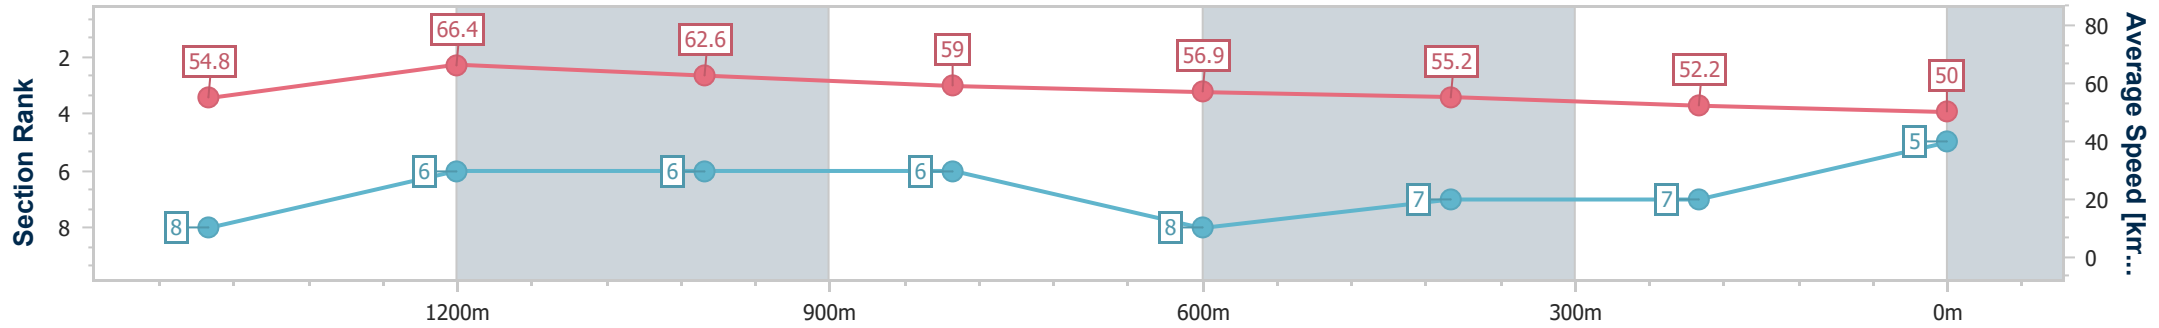

Horse/Jockey Name	When Doves Fly
Final Rank	5
Fastest Section Time (Section)	0:10.91 (1400m)
Top Speed [km/h] (Section)	71.5 (1400m)
Race State	Finished

Toowoomba QLD Professional
Race 4: LAWRENCE & HANSON Class 1 Handicap - 1625m
16 March 2024 - 19:09
Track Rating: Good 4, Weather: Fine, Rail Position: True

Section	Overall	1400m	1200m	1000m	800m	600m	400m	200m					
Section Times	1:43.95 [5] (0:14.85)	1:29.10 [8] (0:10.91)	1:18.19 [6] (0:11.60)	1:06.59 [6] (0:12.29)	0:54.30 [6] (0:12.71)	0:41.59 [8] (0:13.20)	0:28.39 [7] (0:13.97)	0:14.42 [7] (0:14.42)					
Average Speed [km/h]	54.8	66.4	62.6	59.0	56.9	55.2	52.2	50.0					
Top Speed [km/h]	71.3	71.5	65.4	60.6	58.2	57.0	53.3	51.2					
Avg. Dist. to Rail [m]	3.3	2.0	3.8	1.5	2.1	2.2	3.1	4.8					
Avg. Stride Freq. [Hz]	2.3	2.4	2.4	2.3	2.3	2.4	2.3	2.2					
Avg. Stride Length [m]	6.7	7.6	7.3	7.0	6.7	6.5	6.4	6.3					

- [ ] Ranking at each section and finish
- -.-.- No data available at this section
- NA No data available