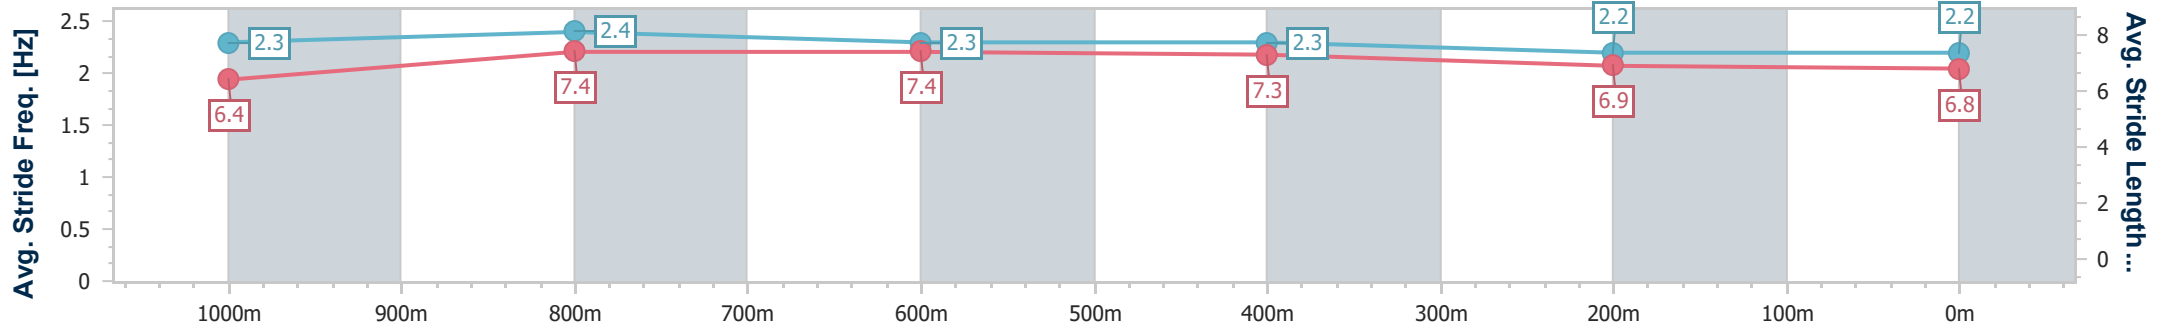

Horse/Jockey Name	Materialist
Final Rank	5
Fastest Section Time (Section)	0:11.19 (1000m)
Top Speed [km/h] (Section)	66.6 (1000m)
Race State	Finished

Toowoomba QLD Professional
Race 3: VIEW HOTEL BRISBANE QTIS Three-Years-Old Maiden
Plate - 1200m

16 March 2024 - 18:31

Track Rating: Good 4, Weather: Fine, Rail Position: True

Section	Overall	1000m	800m	600m	400m	200m
Section Times	1:15.59 [5] (0:13.84)	1:01.75 [6] (0:11.19)	0:50.56 [4] (0:11.66)	0:38.90 [3] (0:12.23)	0:26.67 [3] (0:13.22)	0:13.45 [4] (0:13.45)
Average Speed [km/h]	52.1	64.1	61.9	59.8	54.8	53.6
Top Speed [km/h]	65.9	66.6	63.5	62.3	57.2	54.1
Avg. Dist. to Rail [m]	4.2	0.7	1.1	2.7	1.8	1.2
Avg. Stride Freq. [Hz]	2.3	2.4	2.3	2.3	2.2	2.2
Avg. Stride Length [m]	6.4	7.4	7.4	7.3	6.9	6.8

- [ ] Ranking at each section and finish
- -.-.- No data available at this section
- NA No data available