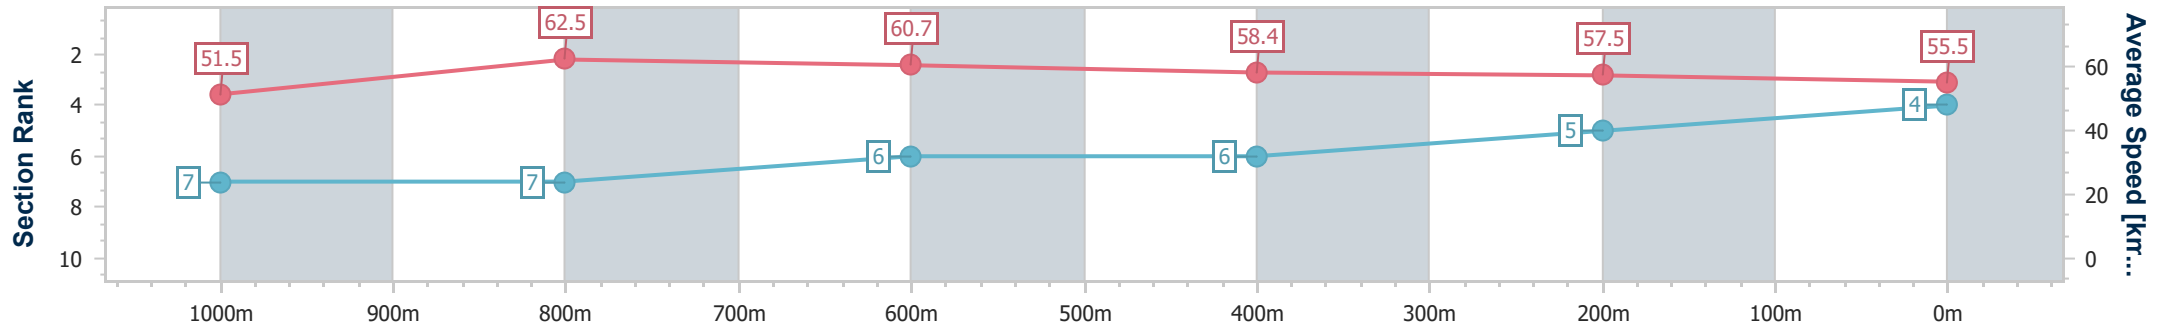

Horse/Jockey Name	Wife Is Right
Final Rank	4
Fastest Section Time (Section)	0:11.64 (1000m)
Top Speed [km/h] (Section)	65.4 (1000m)
Race State	Finished

Toowoomba QLD Professional
Race 3: VIEW HOTEL BRISBANE QTIS Three-Years-Old Maiden
Plate - 1200m

16 March 2024 - 18:31

Track Rating: Good 4, Weather: Fine, Rail Position: True

Section	Overall	1000m	800m	600m	400m	200m
Section Times	1:15.35 [4] (0:13.95)	1:01.40 [7] (0:11.64)	0:49.76 [7] (0:11.89)	0:37.87 [6] (0:12.39)	0:25.48 [6] (0:12.51)	0:12.97 [5]
Average Speed [km/h]	51.5	62.5	60.7	58.4	57.5	55.5
Top Speed [km/h]	64.5	65.4	61.7	59.9	58.5	56.3
Avg. Dist. to Rail [m]	7.0	2.6	1.2	0.7	1.0	3.6
Avg. Stride Freq. [Hz]	2.3	2.4	2.4	2.3	2.3	2.2
Avg. Stride Length [m]	6.2	7.2	7.1	7.0	6.9	6.8

- [ ] Ranking at each section and finish
- -.-.- No data available at this section
- NA No data available