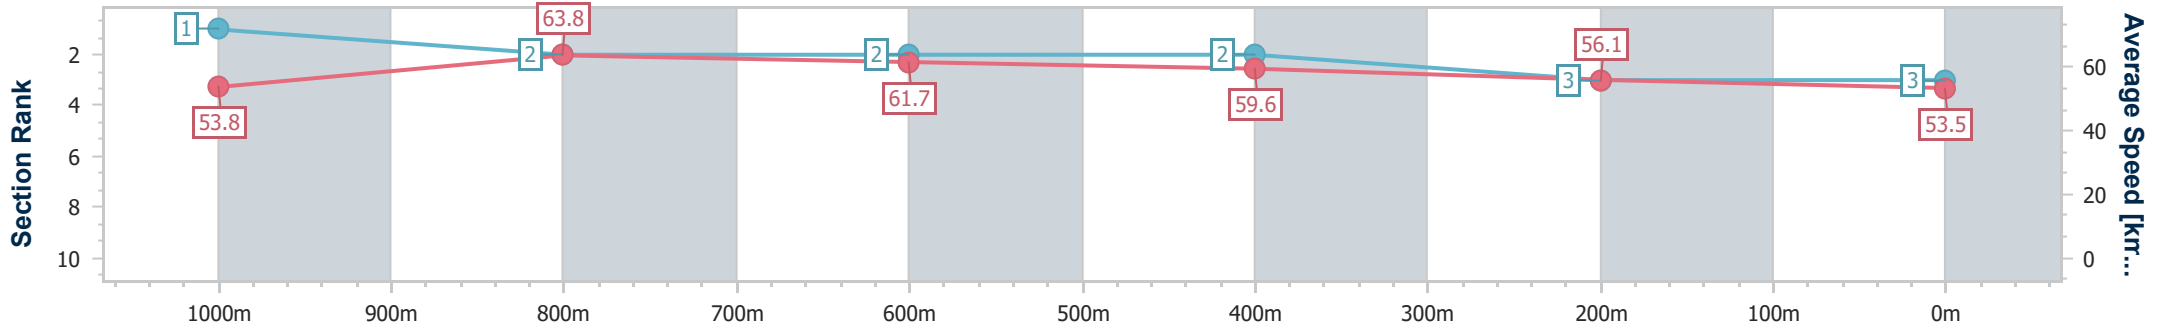

- [] Ranking at each section and finish
- .-.- No data available at this section
- NA No data available

Horse/Jockey Name	Wife Is Right
Final Rank	4
Fastest Section Time (Section)	0:11.64 (1000m)
Top Speed [km/h] (Section)	65.4 (1000m)
Race State	Finished