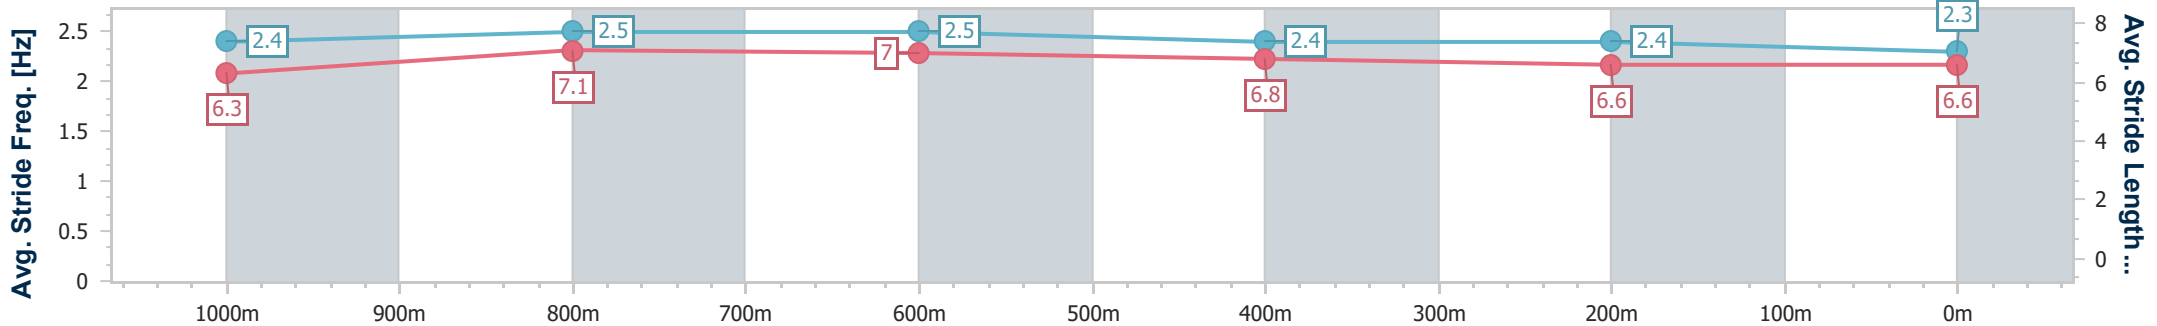

Toowoomba QLD Professional
Race 3: VIEW HOTEL BRISBANE QTIS Three-Years-Old Maiden
Plate - 1200m

16 March 2024 - 18:31

Track Rating: Good 4, Weather: Fine, Rail Position: True

Section	Overall	1000m	800m	600m	400m	200m
Section Times	1:15.20 [3] (0:13.35)	1:01.85 [1] (0:11.47)	0:50.38 [2] (0:11.79)	0:38.59 [2] (0:12.28)	0:26.31 [2] (0:12.85)	0:13.46 [3] (0:13.46)
Average Speed [km/h]	53.8	63.8	61.7	59.6	56.1	53.5
Top Speed [km/h]	64.7	64.5	62.7	62.7	58.8	54.7
Avg. Dist. to Rail [m]	5.9	3.5	3.0	2.5	1.7	0.8
Avg. Stride Freq. [Hz]	2.4	2.5	2.5	2.4	2.4	2.3
Avg. Stride Length [m]	6.3	7.1	7.0	6.8	6.6	6.6

- [] Ranking at each section and finish
- .-.- No data available at this section
- NA No data available

Horse/Jockey Name	Wife Is Right
Final Rank	4
Fastest Section Time (Section)	0:11.64 (1000m)
Top Speed [km/h] (Section)	65.4 (1000m)
Race State	Finished