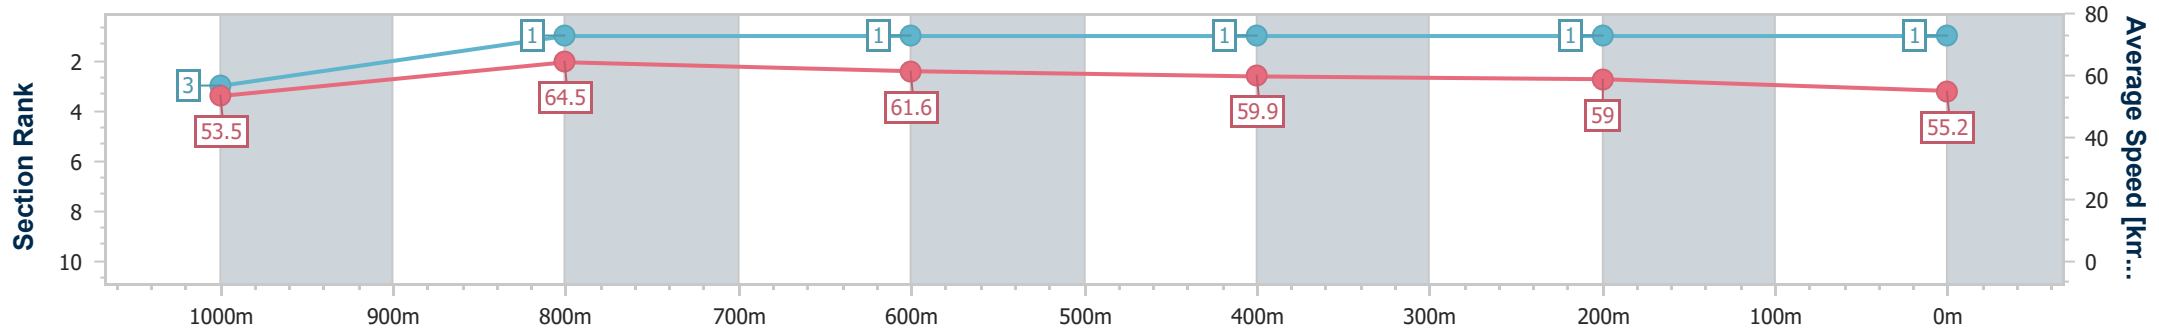

Toowoomba QLD Professional
Race 3: VIEW HOTEL BRISBANE QTIS Three-Years-Old Maiden
Plate - 1200m

16 March 2024 - 18:31

Track Rating: Good 4, Weather: Fine, Rail Position: True

Section	Overall	1000m	800m	600m	400m	200m
Section Times	1:13.57 [1] (0:13.43)	1:00.14 [3] (0:11.20)	0:48.94 [1] (0:11.73)	0:37.21 [1] (0:12.02)	0:25.19 [1] (0:12.22)	0:12.97 [1] (0:12.97)
Average Speed [km/h]	53.5	64.5	61.6	59.9	59.0	55.2
Top Speed [km/h]	65.7	66.2	63.5	61.5	59.8	57.4
Avg. Dist. to Rail [m]	3.3	0.6	1.1	0.8	0.4	1.0
Avg. Stride Freq. [Hz]	2.3	2.4	2.3	2.4	2.3	2.2
Avg. Stride Length [m]	6.4	7.5	7.3	7.1	7.1	6.9