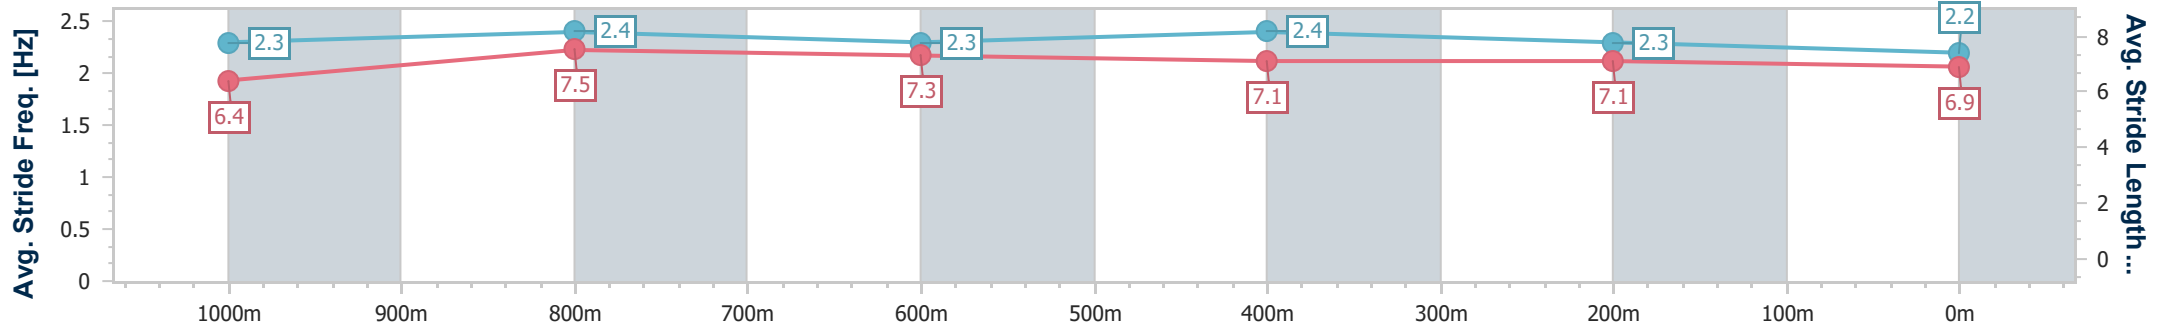

Toowoomba QLD Professional
Race 3: VIEW HOTEL BRISBANE QTIS Three-Years-Old Maiden
Plate - 1200m

16 March 2024 - 18:31

Track Rating: Good 4, Weather: Fine, Rail Position: True

Section	Overall	1000m	800m	600m	400m	200m
Section Times	1:13.57 [1] (0:13.43)	1:00.14 [3] (0:11.20)	0:48.94 [1] (0:11.73)	0:37.21 [1] (0:12.02)	0:25.19 [1] (0:12.22)	0:12.97 [1] (0:12.97)
Average Speed [km/h]	53.5	64.5	61.6	59.9	59.0	55.2
Top Speed [km/h]	65.7	66.2	63.5	61.5	59.8	57.4
Avg. Dist. to Rail [m]	3.3	0.6	1.1	0.8	0.4	1.0
Avg. Stride Freq. [Hz]	2.3	2.4	2.3	2.4	2.3	2.2
Avg. Stride Length [m]	6.4	7.5	7.3	7.1	7.1	6.9