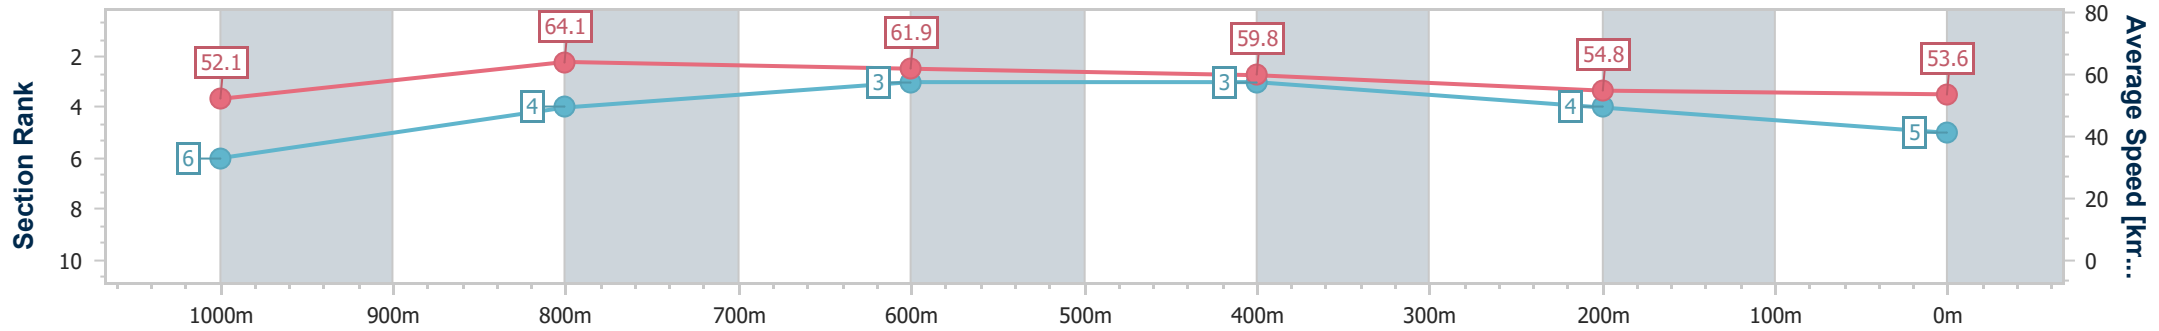

Horse/Jockey Name	Materialist
Final Rank	5
Fastest Section Time (Section)	0:11.19 (1000m)
Top Speed [km/h] (Section)	66.6 (1000m)
Race State	Finished

Toowoomba QLD Professional
Race 3: VIEW HOTEL BRISBANE QTIS Three-Years-Old Maiden
Plate - 1200m

16 March 2024 - 18:31

Track Rating: Good 4, Weather: Fine, Rail Position: True

Section	Overall	1000m	800m	600m	400m	200m
Section Times	1:15.59 [5] (0:13.84)	1:01.75 [6] (0:11.19)	0:50.56 [4] (0:11.66)	0:38.90 [3] (0:12.23)	0:26.67 [3] (0:13.22)	0:13.45 [4] (0:13.45)
Average Speed [km/h]	52.1	64.1	61.9	59.8	54.8	53.6
Top Speed [km/h]	65.9	66.6	63.5	62.3	57.2	54.1
Avg. Dist. to Rail [m]	4.2	0.7	1.1	2.7	1.8	1.2
Avg. Stride Freq. [Hz]	2.3	2.4	2.3	2.3	2.2	2.2
Avg. Stride Length [m]	6.4	7.4	7.4	7.3	6.9	6.8

- [ ] Ranking at each section and finish
- -.-.- No data available at this section
- NA No data available