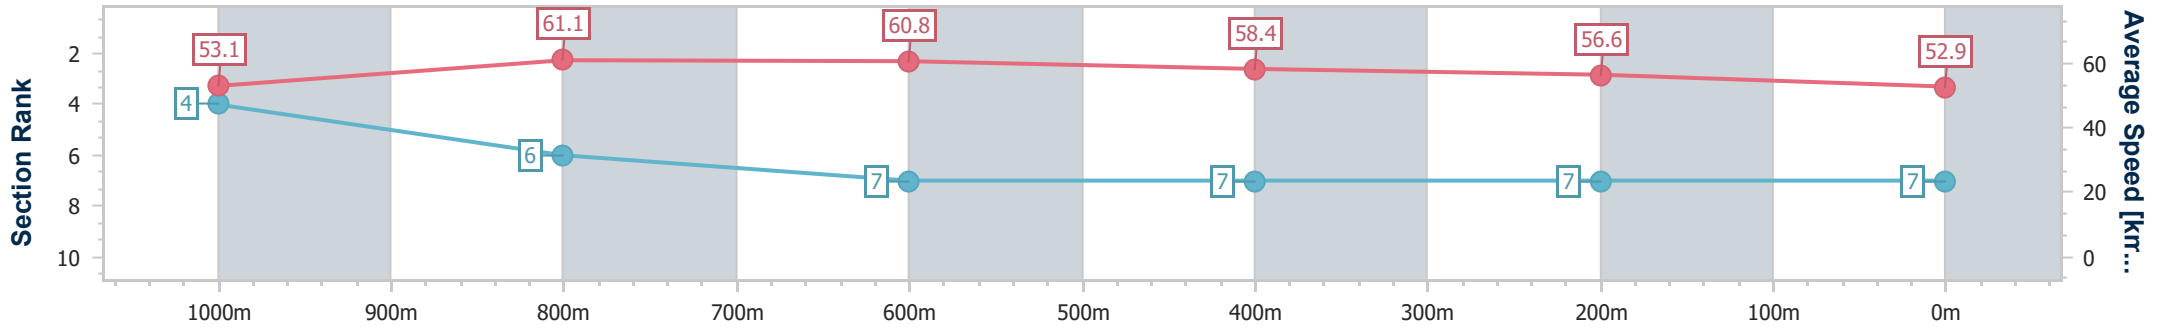

Horse/Jockey Name	Zoomies
Final Rank	7
Fastest Section Time (Section)	0:11.95 (1000m)
Top Speed [km/h] (Section)	64.6 (Overall)
Race State	Finished

Toowoomba QLD Professional
Race 3: VIEW HOTEL BRISBANE QTIS Three-Years-Old Maiden
Plate - 1200m

16 March 2024 - 18:31

Track Rating: Good 4, Weather: Fine, Rail Position: True

Section	Overall	1000m	800m	600m	400m	200m
Section Times	1:16.34 [7] (0:13.56)	1:02.78 [4] (0:11.95)	0:50.83 [6] (0:12.04)	0:38.79 [7] (0:12.45)	0:26.34 [7] (0:12.78)	0:13.56 [7] (0:13.56)
Average Speed [km/h]	53.1	61.1	60.8	58.4	56.6	52.9
Top Speed [km/h]	64.6	64.1	62.4	61.1	57.7	55.3
Avg. Dist. to Rail [m]	6.4	4.2	4.6	2.2	1.7	1.0
Avg. Stride Freq. [Hz]	2.4	2.4	2.4	2.4	2.3	2.2
Avg. Stride Length [m]	6.2	7.1	7.1	6.9	6.8	6.6

- [ ] Ranking at each section and finish
- -.-.- No data available at this section
- NA No data available