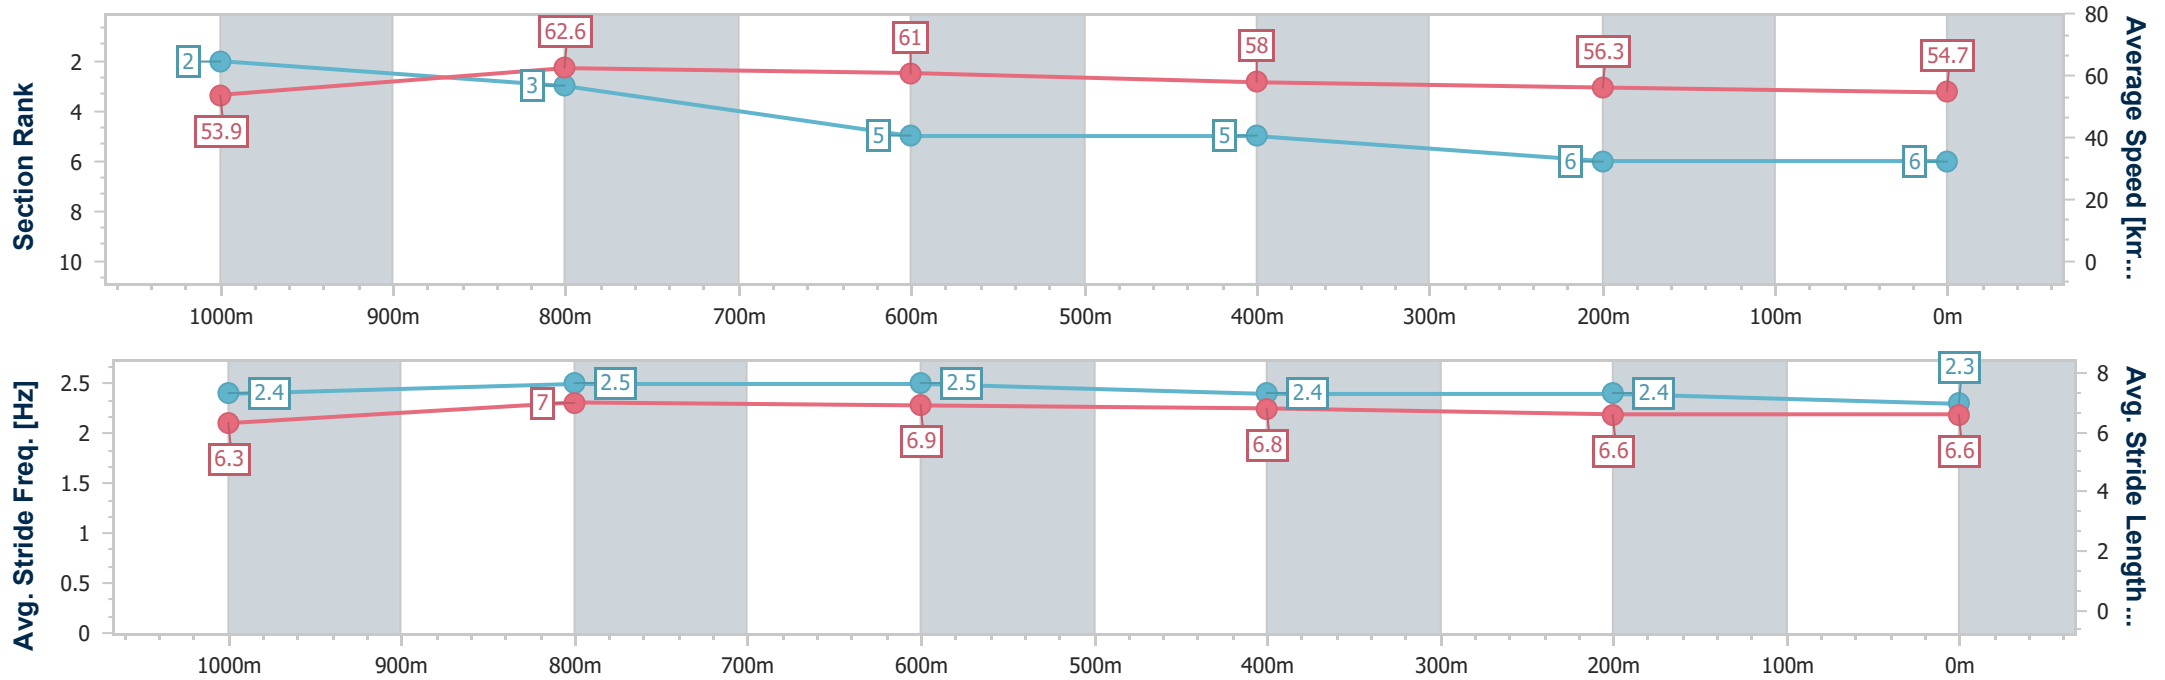

Toowoomba QLD Professional
Race 3: VIEW HOTEL BRISBANE QTIS Three-Years-Old Maiden
Plate - 1200m

16 March 2024 - 18:31

Track Rating: Good 4, Weather: Fine, Rail Position: True

Section	Overall	1000m	800m	600m	400m	200m
Section Times	1:15.59 [5] (0:13.84)	1:01.75 [6] (0:11.19)	0:50.56 [4] (0:11.66)	0:38.90 [3] (0:12.23)	0:26.67 [3] (0:13.22)	0:13.45 [4] (0:13.45)
Average Speed [km/h]	52.1	64.1	61.9	59.8	54.8	53.6
Top Speed [km/h]	65.9	66.6	63.5	62.3	57.2	54.1
Avg. Dist. to Rail [m]	4.2	0.7	1.1	2.7	1.8	1.2
Avg. Stride Freq. [Hz]	2.3	2.4	2.3	2.3	2.2	2.2
Avg. Stride Length [m]	6.4	7.4	7.4	7.3	6.9	6.8

- [] Ranking at each section and finish
- .-.- No data available at this section
- NA No data available

Horse/Jockey Name	Prophet Of Boom
Final Rank	6
Fastest Section Time (Section)	0:11.63 (1000m)
Top Speed [km/h] (Section)	66.3 (Overall)
Race State	Finished

Toowoomba QLD Professional
Race 3: VIEW HOTEL BRISBANE QTIS Three-Years-Old Maiden
Plate - 1200m

16 March 2024 - 18:31

Track Rating: Good 4, Weather: Fine, Rail Position: True

Section	Overall	1000m	800m	600m	400m	200m
Section Times	1:15.64 [6] (0:13.39)	1:02.25 [2] (0:11.63)	0:50.62 [3] (0:11.99)	0:38.63 [5] (0:12.54)	0:26.09 [5] (0:12.93)	0:13.16 [6] (0:13.16)
Average Speed [km/h]	53.9	62.6	61.0	58.0	56.3	54.7
Top Speed [km/h]	66.3	65.9	64.0	59.8	56.8	56.6
Avg. Dist. to Rail [m]	5.4	3.2	3.4	2.3	2.6	3.9
Avg. Stride Freq. [Hz]	2.4	2.5	2.5	2.4	2.4	2.3
Avg. Stride Length [m]	6.3	7.0	6.9	6.8	6.6	6.6