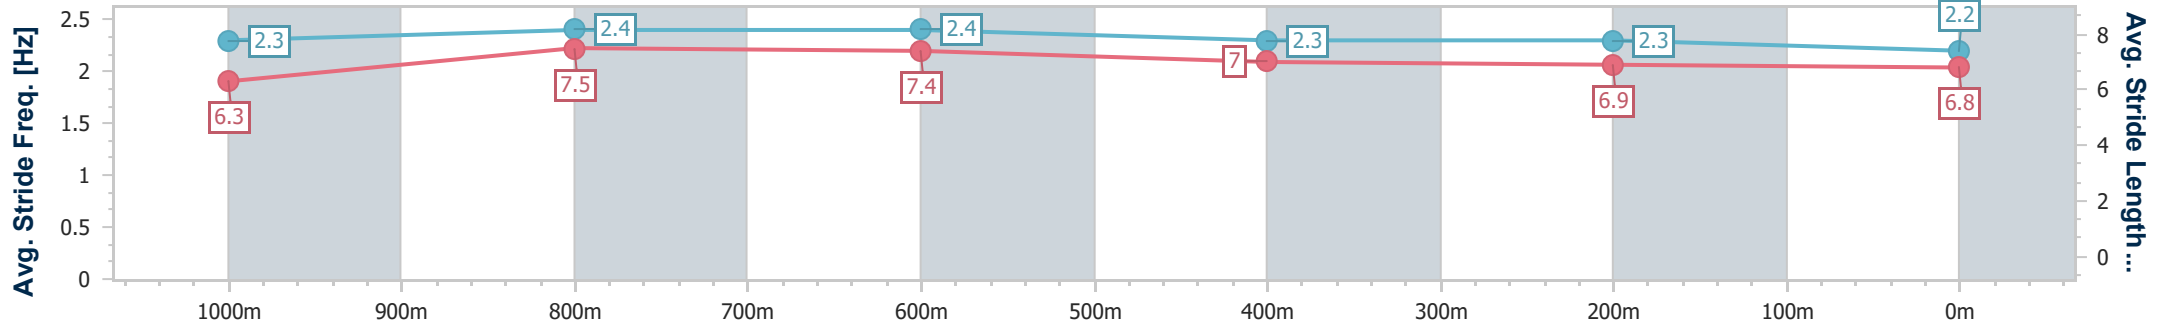

Horse/Jockey Name	Sobute
Final Rank	2
Fastest Section Time (Section)	0:11.31 (1000m)
Top Speed [km/h] (Section)	66.4 (1000m)
Race State	Finished

Toowoomba QLD Professional
Race 3: VIEW HOTEL BRISBANE QTIS Three-Years-Old Maiden
Plate - 1200m

16 March 2024 - 18:31

Track Rating: Good 4, Weather: Fine, Rail Position: True

Section	Overall	1000m	800m	600m	400m	200m
Section Times	1:14.46 [2] (0:13.83)	1:00.63 [5] (0:11.31)	0:49.32 [5] (0:11.62)	0:37.70 [4] (0:12.21)	0:25.49 [4] (0:12.50)	0:12.99 [2] (0:12.99)
Average Speed [km/h]	52.0	64.3	62.6	59.6	58.1	55.4
Top Speed [km/h]	64.4	66.4	65.4	61.2	60.2	56.8
Avg. Dist. to Rail [m]	4.7	1.9	3.0	2.3	2.3	1.0
Avg. Stride Freq. [Hz]	2.3	2.4	2.4	2.3	2.3	2.2
Avg. Stride Length [m]	6.3	7.5	7.4	7.0	6.9	6.8

- [ ] Ranking at each section and finish
- -.-.- No data available at this section
- NA No data available