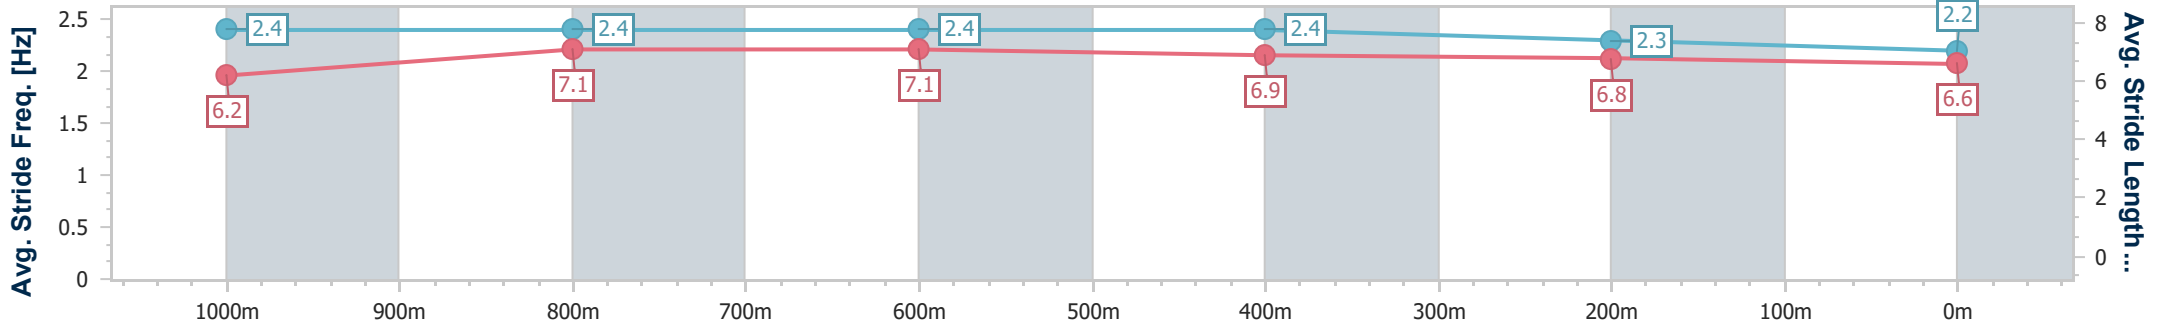

Toowoomba QLD Professional
Race 3: VIEW HOTEL BRISBANE QTIS Three-Years-Old Maiden
Plate - 1200m

16 March 2024 - 18:31

Track Rating: Good 4, Weather: Fine, Rail Position: True

Section	Overall	1000m	800m	600m	400m	200m
Section Times	1:15.64 [6] (0:13.39)	1:02.25 [2] (0:11.63)	0:50.62 [3] (0:11.99)	0:38.63 [5] (0:12.54)	0:26.09 [5] (0:12.93)	0:13.16 [6] (0:13.16)
Average Speed [km/h]	53.9	62.6	61.0	58.0	56.3	54.7
Top Speed [km/h]	66.3	65.9	64.0	59.8	56.8	56.6
Avg. Dist. to Rail [m]	5.4	3.2	3.4	2.3	2.6	3.9
Avg. Stride Freq. [Hz]	2.4	2.5	2.5	2.4	2.4	2.3
Avg. Stride Length [m]	6.3	7.0	6.9	6.8	6.6	6.6

- [] Ranking at each section and finish
- .-.- No data available at this section
- NA No data available

Horse/Jockey Name	Zoomies
Final Rank	7
Fastest Section Time (Section)	0:11.95 (1000m)
Top Speed [km/h] (Section)	64.6 (Overall)
Race State	Finished

Toowoomba QLD Professional
Race 3: VIEW HOTEL BRISBANE QTIS Three-Years-Old Maiden
Plate - 1200m

16 March 2024 - 18:31

Track Rating: Good 4, Weather: Fine, Rail Position: True

Section	Overall	1000m	800m	600m	400m	200m
Section Times	1:16.34 [7] (0:13.56)	1:02.78 [4] (0:11.95)	0:50.83 [6] (0:12.04)	0:38.79 [7] (0:12.45)	0:26.34 [7] (0:12.78)	0:13.56 [7] (0:13.56)
Average Speed [km/h]	53.1	61.1	60.8	58.4	56.6	52.9
Top Speed [km/h]	64.6	64.1	62.4	61.1	57.7	55.3
Avg. Dist. to Rail [m]	6.4	4.2	4.6	2.2	1.7	1.0
Avg. Stride Freq. [Hz]	2.4	2.4	2.4	2.4	2.3	2.2
Avg. Stride Length [m]	6.2	7.1	7.1	6.9	6.8	6.6

- [] Ranking at each section and finish
- .-.- No data available at this section
- NA No data available