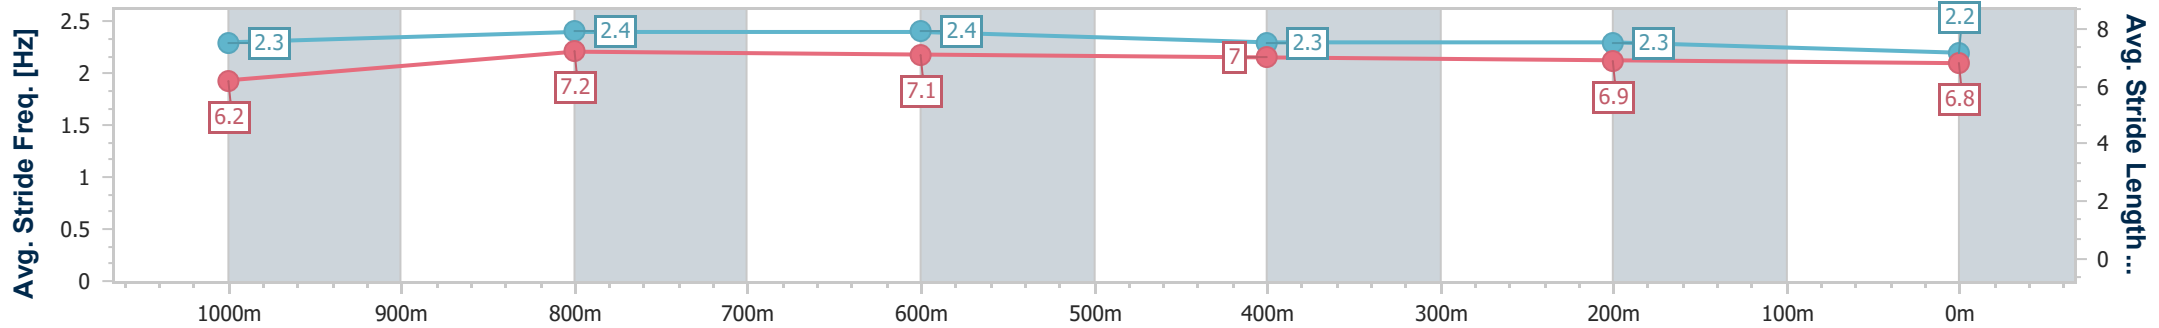

Horse/Jockey Name	Wife Is Right
Final Rank	4
Fastest Section Time (Section)	0:11.64 (1000m)
Top Speed [km/h] (Section)	65.4 (1000m)
Race State	Finished

Toowoomba QLD Professional
Race 3: VIEW HOTEL BRISBANE QTIS Three-Years-Old Maiden
Plate - 1200m

16 March 2024 - 18:31

Track Rating: Good 4, Weather: Fine, Rail Position: True

Section	Overall	1000m	800m	600m	400m	200m
Section Times	1:15.35 [4] (0:13.95)	1:01.40 [7] (0:11.64)	0:49.76 [7] (0:11.89)	0:37.87 [6] (0:12.39)	0:25.48 [6] (0:12.51)	0:12.97 [5]
Average Speed [km/h]	51.5	62.5	60.7	58.4	57.5	55.5
Top Speed [km/h]	64.5	65.4	61.7	59.9	58.5	56.3
Avg. Dist. to Rail [m]	7.0	2.6	1.2	0.7	1.0	3.6
Avg. Stride Freq. [Hz]	2.3	2.4	2.4	2.3	2.3	2.2
Avg. Stride Length [m]	6.2	7.2	7.1	7.0	6.9	6.8

- [ ] Ranking at each section and finish
- -.-.- No data available at this section
- NA No data available