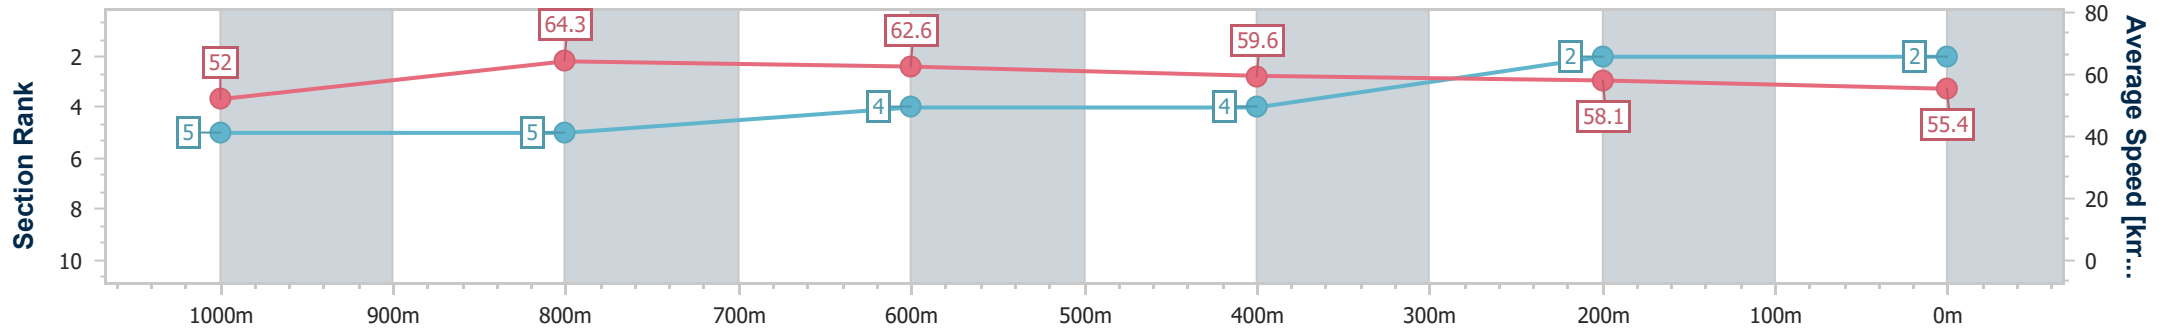

Horse/Jockey Name	Sobute
Final Rank	2
Fastest Section Time (Section)	0:11.31 (1000m)
Top Speed [km/h] (Section)	66.4 (1000m)
Race State	Finished

Toowoomba QLD Professional
Race 3: VIEW HOTEL BRISBANE QTIS Three-Years-Old Maiden
Plate - 1200m

16 March 2024 - 18:31

Track Rating: Good 4, Weather: Fine, Rail Position: True

Section	Overall	1000m	800m	600m	400m	200m
Section Times	1:14.46 [2] (0:13.83)	1:00.63 [5] (0:11.31)	0:49.32 [5] (0:11.62)	0:37.70 [4] (0:12.21)	0:25.49 [4] (0:12.50)	0:12.99 [2] (0:12.99)
Average Speed [km/h]	52.0	64.3	62.6	59.6	58.1	55.4
Top Speed [km/h]	64.4	66.4	65.4	61.2	60.2	56.8
Avg. Dist. to Rail [m]	4.7	1.9	3.0	2.3	2.3	1.0
Avg. Stride Freq. [Hz]	2.3	2.4	2.4	2.3	2.3	2.2
Avg. Stride Length [m]	6.3	7.5	7.4	7.0	6.9	6.8

- [ ] Ranking at each section and finish
- -.-.- No data available at this section
- NA No data available