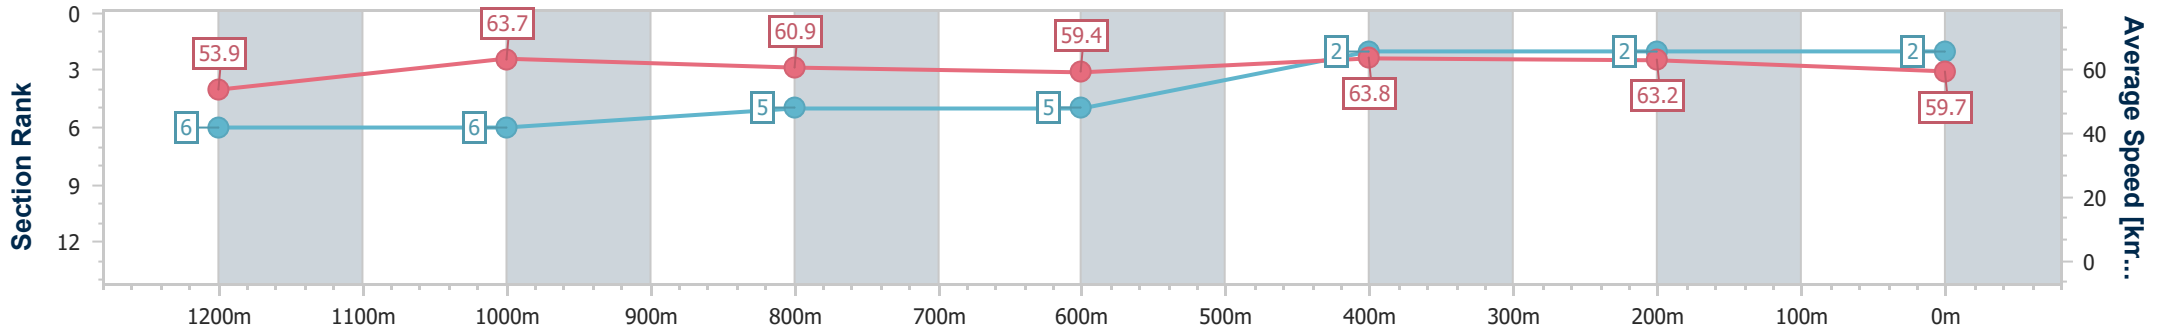

Horse/Jockey Name	Isle Eight
Final Rank	2
Fastest Section Time (Section)	0:11.31 (1200m)
Top Speed [km/h] (Section)	65.3 (400m)
Race State	Finished

Rockhampton QLD Professional
Race 4: COCOBREW ST PATRICK'S DAY FASHIONS Maiden Handicap - 1400m
16 March 2024 - 14:56

Track Rating: Soft 5, Weather: Showers, Rail Position: +6m

Section	Overall	1200m	1000m	800m	600m	400m	200m
Section Times	1:23.86 [2] (0:13.40)	1:10.46 [6] (0:11.31)	0:59.15 [6] (0:11.90)	0:47.25 [5] (0:12.45)	0:34.80 [5] (0:11.32)	0:23.48 [2] (0:11.40)	0:12.08 [2] (0:12.08)
Average Speed [km/h]	53.9	63.7	60.9	59.4	63.8	63.2	59.7
Top Speed [km/h]	64.2	64.0	63.4	60.8	65.1	65.3	61.3
Avg. Dist. to Rail [m]	4.8	0.8	1.2	3.4	5.8	6.6	5.8
Avg. Stride Freq. [Hz]	2.3	2.3	2.2	2.2	2.3	2.3	2.2
Avg. Stride Length [m]	6.9	7.7	7.6	7.4	7.5	7.6	7.4

- [ ] Ranking at each section and finish
- -.-.- No data available at this section
- NA No data available