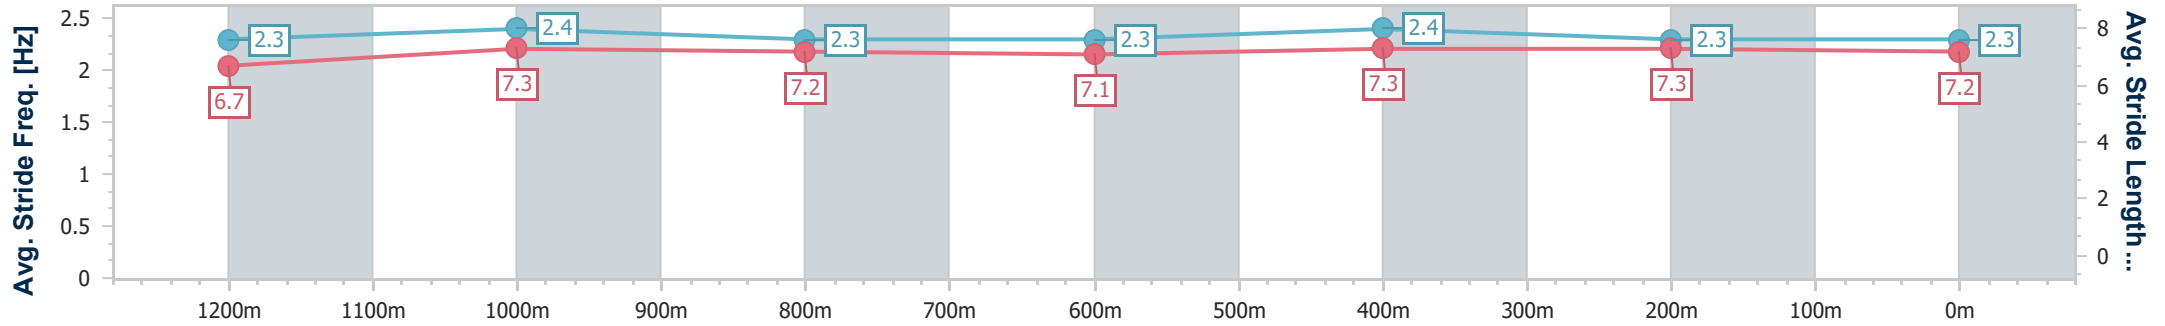

Horse/Jockey Name	Bankonajet
Final Rank	4
Fastest Section Time (Section)	0:11.42 (1200m)
Top Speed [km/h] (Section)	64.4 (1200m)
Race State	Finished

Rockhampton QLD Professional
Race 4: COCOBREW ST PATRICK'S DAY FASHIONS Maiden Handicap - 1400m
16 March 2024 - 14:56

Track Rating: Soft 5, Weather: Showers, Rail Position: +6m

Section	Overall	1200m	1000m	800m	600m	400m	200m
Section Times	1:24.52 [4] (0:13.68)	1:10.84 [9] (0:11.42)	0:59.42 [9] (0:11.83)	0:47.59 [8] (0:12.36)	0:35.23 [8] (0:11.43)	0:23.80 [8] (0:11.64)	0:12.16 [7] (0:12.16)
Average Speed [km/h]	52.6	63.1	60.2	58.7	63.1	61.9	59.2
Top Speed [km/h]	64.0	64.4	63.1	61.9	64.4	64.1	61.2
Avg. Dist. to Rail [m]	2.6	0.7	1.6	1.0	2.8	5.1	5.3
Avg. Stride Freq. [Hz]	2.3	2.4	2.3	2.3	2.4	2.3	2.3
Avg. Stride Length [m]	6.7	7.3	7.2	7.1	7.3	7.3	7.2

- [ ] Ranking at each section and finish
- -.-.- No data available at this section
- NA No data available