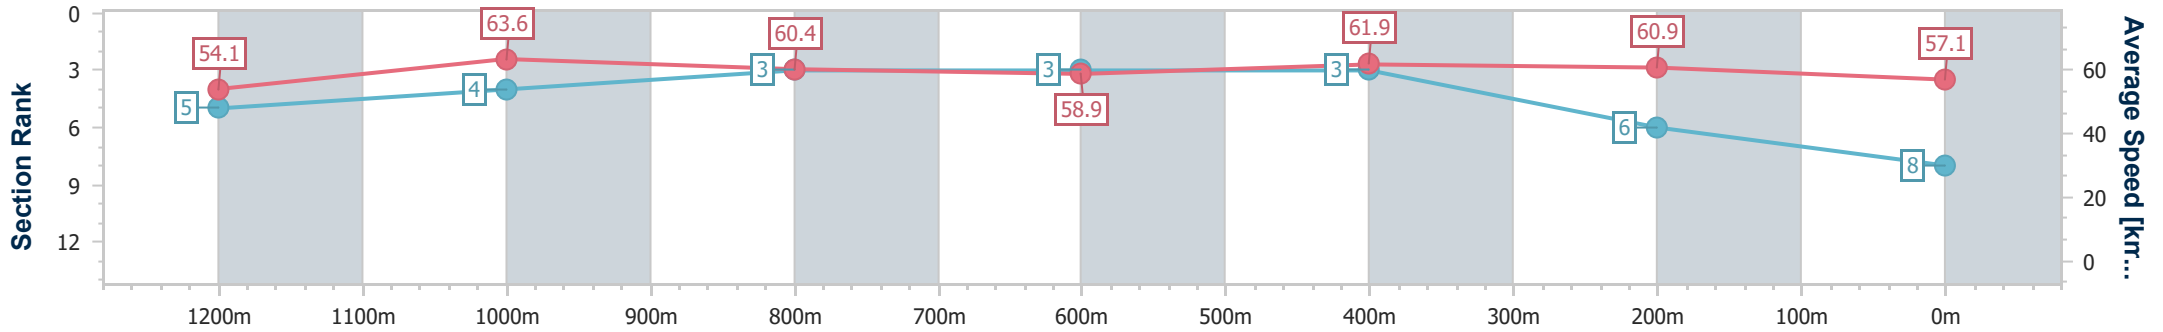

- [] Ranking at each section and finish
- .-.- No data available at this section
- NA No data available

Horse/Jockey Name	Croagh Patrick
Final Rank	8
Fastest Section Time (Section)	0:11.29 (1200m)
Top Speed [km/h] (Section)	64.8 (1200m)
Race State	Finished

Rockhampton QLD Professional
 Race 4: COCOBREW ST PATRICK'S DAY FASHIONS Maiden Handicap - 1400m
 16 March 2024 - 14:56

Track Rating: Soft 5, Weather: Showers, Rail Position: +6m

Section	Overall	1200m	1000m	800m	600m	400m	200m
Section Times	1:24.82 [8] (0:13.30)	1:11.52 [5] (0:11.29)	1:00.23 [4] (0:11.81)	0:48.42 [3] (0:12.34)	0:36.08 [3] (0:11.67)	0:24.41 [3] (0:11.81)	0:12.60 [6] (0:12.60)
Average Speed [km/h]	54.1	63.6	60.4	58.9	61.9	60.9	57.1
Top Speed [km/h]	64.3	64.8	63.8	60.8	62.6	61.8	59.5
Avg. Dist. to Rail [m]	1.5	1.9	1.5	1.4	3.9	4.8	4.4
Avg. Stride Freq. [Hz]	2.3	2.3	2.3	2.2	2.3	2.3	2.2
Avg. Stride Length [m]	6.8	7.6	7.4	7.3	7.5	7.5	7.3