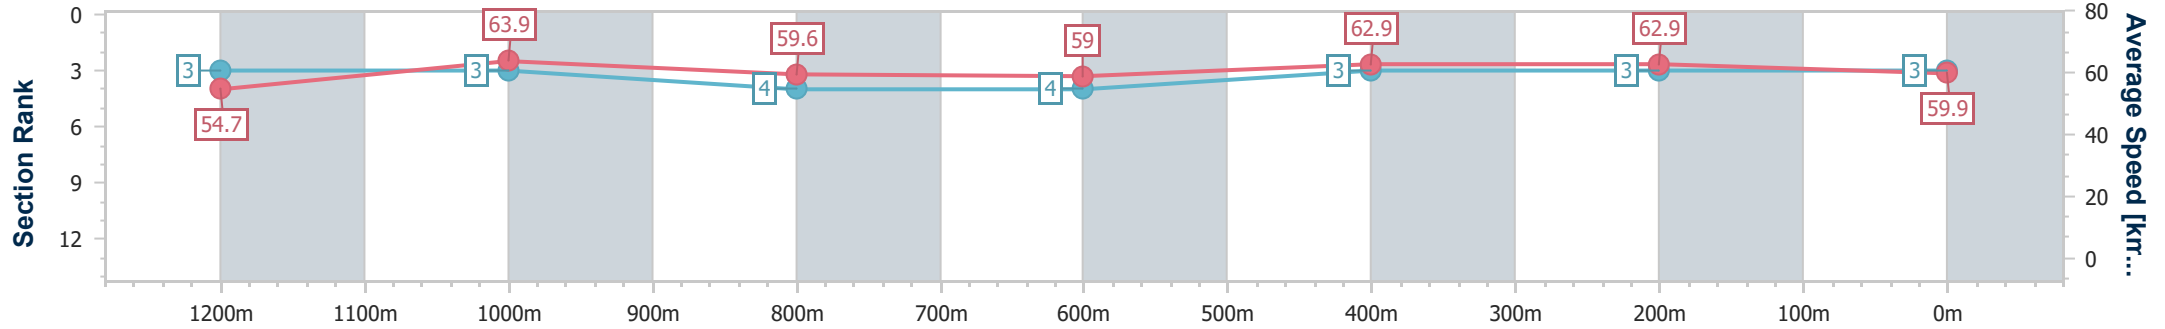

Horse/Jockey Name	Young Henry
Final Rank	3
Fastest Section Time (Section)	0:11.24 (1200m)
Top Speed [km/h] (Section)	66.1 (1200m)
Race State	Finished

Rockhampton QLD Professional
Race 4: COCOBREW ST PATRICK'S DAY FASHIONS Maiden Handicap - 1400m
16 March 2024 - 14:56

Track Rating: Soft 5, Weather: Showers, Rail Position: +6m

Section	Overall	1200m	1000m	800m	600m	400m	200m
Section Times	1:23.88 [3] (0:13.18)	1:10.70 [3] (0:11.24)	0:59.46 [3] (0:12.05)	0:47.41 [4] (0:12.50)	0:34.91 [4] (0:11.44)	0:23.47 [3] (0:11.45)	0:12.02 [3] (0:12.02)
Average Speed [km/h]	54.7	63.9	59.6	59.0	62.9	62.9	59.9
Top Speed [km/h]	64.7	66.1	62.3	61.6	64.4	64.5	62.1
Avg. Dist. to Rail [m]	2.8	1.2	1.1	2.8	4.1	4.5	3.1
Avg. Stride Freq. [Hz]	2.5	2.5	2.4	2.3	2.4	2.4	2.4
Avg. Stride Length [m]	6.4	7.0	7.0	6.9	7.3	7.3	7.1

- [ ] Ranking at each section and finish
- -.-.- No data available at this section
- NA No data available