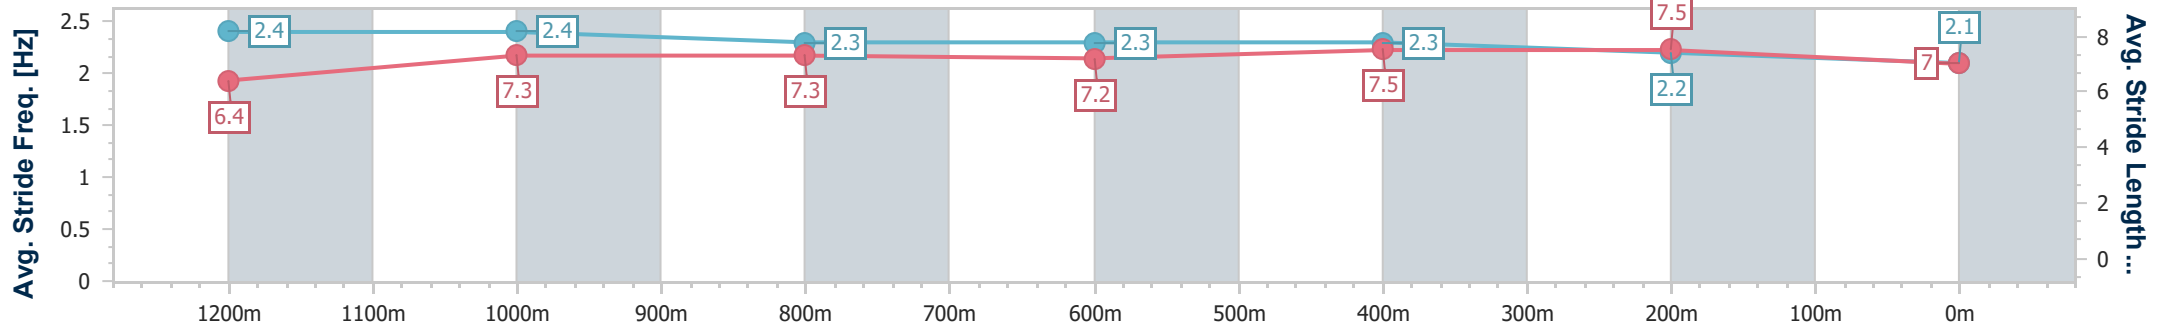

Rockhampton QLD Professional
 Race 4: COCOBREW ST PATRICK'S DAY FASHIONS Maiden Handicap - 1400m
 16 March 2024 - 14:56

Track Rating: Soft 5, Weather: Showers, Rail Position: +6m

Section	Overall	1200m	1000m	800m	600m	400m	200m
Section Times	1:25.59 [9] (0:13.15)	1:12.44 [1] (0:11.25)	1:01.19 [2] (0:11.90)	0:49.29 [1] (0:12.40)	0:36.89 [2] (0:11.84)	0:25.05 [5] (0:12.01)	0:13.04 [9] (0:13.04)
Average Speed [km/h]	54.8	63.8	59.8	58.9	60.8	60.0	55.3
Top Speed [km/h]	65.4	64.7	62.8	60.1	61.9	62.0	58.0
Avg. Dist. to Rail [m]	2.0	2.0	1.6	1.6	2.6	2.4	2.9
Avg. Stride Freq. [Hz]	2.5	2.4	2.3	2.3	2.3	2.3	2.2
Avg. Stride Length [m]	6.6	7.4	7.3	7.1	7.2	7.2	7.0

- [] Ranking at each section and finish
- .-.- No data available at this section
- NA No data available

Horse/Jockey Name	Great Arrangement
Final Rank	10
Fastest Section Time (Section)	0:11.52 (1200m)
Top Speed [km/h] (Section)	63.2 (Overall)
Race State	Finished

Rockhampton QLD Professional
 Race 4: COCOBREW ST PATRICK'S DAY FASHIONS Maiden Handicap - 1400m
 16 March 2024 - 14:56

Track Rating: Soft 5, Weather: Showers, Rail Position: +6m

Section	Overall	1200m	1000m	800m	600m	400m	200m
Section Times	1:27.23 [10] (0:13.88)	1:13.35 [10] (0:11.52)	1:01.83 [10] (0:11.84)	0:49.99 [10] (0:12.47)	0:37.52 [10] (0:11.72)	0:25.80 [10] (0:12.03)	0:13.77 [10] (0:13.77)
Average Speed [km/h]	51.9	62.5	60.4	58.3	61.6	59.8	52.3
Top Speed [km/h]	63.2	63.0	62.0	59.2	62.2	61.5	57.8
Avg. Dist. to Rail [m]	0.6	1.1	0.8	1.3	3.4	5.0	2.8
Avg. Stride Freq. [Hz]	2.4	2.4	2.3	2.3	2.3	2.2	2.1
Avg. Stride Length [m]	6.4	7.3	7.3	7.2	7.5	7.5	7.0

- [] Ranking at each section and finish
- .-.- No data available at this section
- NA No data available