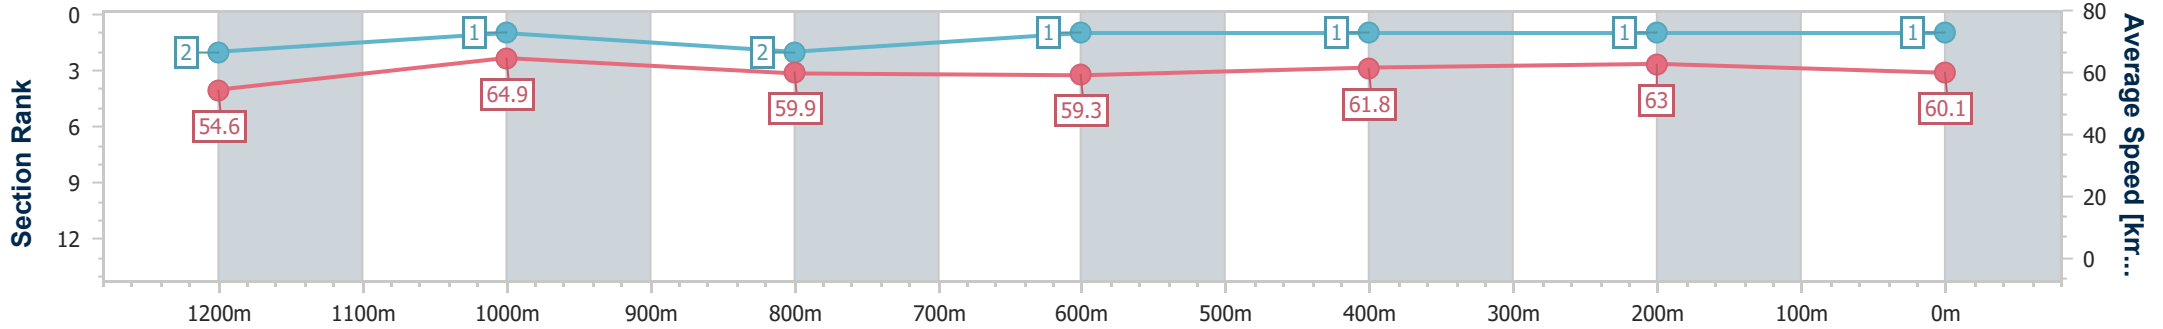

Horse/Jockey Name	Sir Grace
Final Rank	1
Fastest Section Time (Section)	0:11.10 (1200m)
Top Speed [km/h] (Section)	66.1 (1200m)
Race State	Finished

Rockhampton QLD Professional
Race 4: COCOBREW ST PATRICK'S DAY FASHIONS Maiden Handicap - 1400m
16 March 2024 - 14:56

Track Rating: Soft 5, Weather: Showers, Rail Position: +6m

Section	Overall	1200m	1000m	800m	600m	400m	200m
Section Times	1:23.71 [1] (0:13.18)	1:10.53 [2] (0:11.10)	0:59.43 [1] (0:12.04)	0:47.39 [2] (0:12.30)	0:35.09 [1] (0:11.67)	0:23.42 [1] (0:11.43)	0:11.99 [1] (0:11.99)
Average Speed [km/h]	54.6	64.9	59.9	59.3	61.8	63.0	60.1
Top Speed [km/h]	65.3	66.1	63.5	60.7	63.7	63.9	62.4
Avg. Dist. to Rail [m]	6.2	1.6	0.5	1.6	3.3	3.7	3.5
Avg. Stride Freq. [Hz]	2.3	2.3	2.2	2.2	2.2	2.3	2.2
Avg. Stride Length [m]	7.0	7.8	7.5	7.4	7.6	7.6	7.6

- [ ] Ranking at each section and finish
- -.-.- No data available at this section
- NA No data available