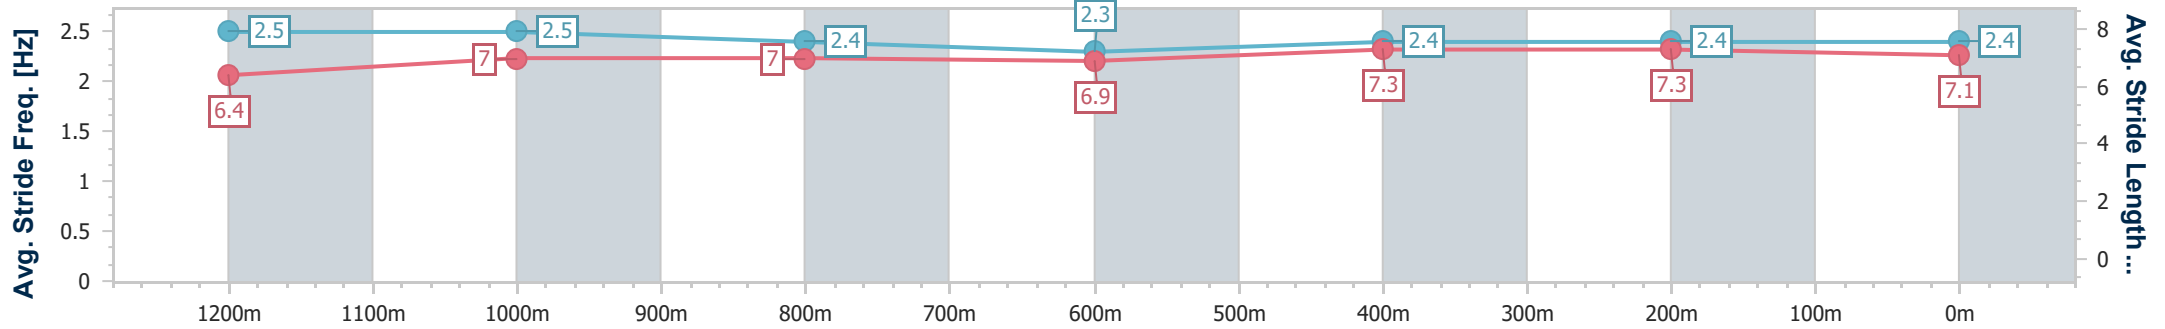

Horse/Jockey Name	Young Henry
Final Rank	3
Fastest Section Time (Section)	0:11.24 (1200m)
Top Speed [km/h] (Section)	66.1 (1200m)
Race State	Finished

Rockhampton QLD Professional
Race 4: COCOBREW ST PATRICK'S DAY FASHIONS Maiden Handicap - 1400m
16 March 2024 - 14:56

Track Rating: Soft 5, Weather: Showers, Rail Position: +6m

Section	Overall	1200m	1000m	800m	600m	400m	200m
Section Times	1:23.88 [3] (0:13.18)	1:10.70 [3] (0:11.24)	0:59.46 [3] (0:12.05)	0:47.41 [4] (0:12.50)	0:34.91 [4] (0:11.44)	0:23.47 [3] (0:11.45)	0:12.02 [3] (0:12.02)
Average Speed [km/h]	54.7	63.9	59.6	59.0	62.9	62.9	59.9
Top Speed [km/h]	64.7	66.1	62.3	61.6	64.4	64.5	62.1
Avg. Dist. to Rail [m]	2.8	1.2	1.1	2.8	4.1	4.5	3.1
Avg. Stride Freq. [Hz]	2.5	2.5	2.4	2.3	2.4	2.4	2.4
Avg. Stride Length [m]	6.4	7.0	7.0	6.9	7.3	7.3	7.1

- [ ] Ranking at each section and finish
- -.-.- No data available at this section
- NA No data available