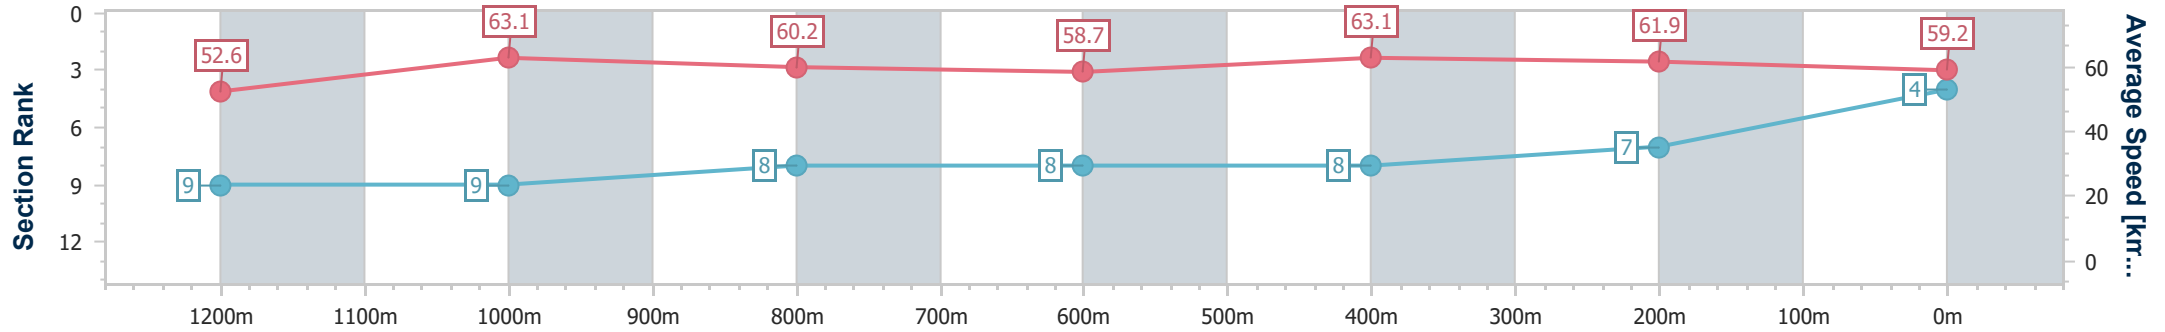

Horse/Jockey Name	Bankonajet
Final Rank	4
Fastest Section Time (Section)	0:11.42 (1200m)
Top Speed [km/h] (Section)	64.4 (1200m)
Race State	Finished

Rockhampton QLD Professional
Race 4: COCOBREW ST PATRICK'S DAY FASHIONS Maiden Handicap - 1400m
16 March 2024 - 14:56

Track Rating: Soft 5, Weather: Showers, Rail Position: +6m

Section	Overall	1200m	1000m	800m	600m	400m	200m
Section Times	1:24.52 [4] (0:13.68)	1:10.84 [9] (0:11.42)	0:59.42 [9] (0:11.83)	0:47.59 [8] (0:12.36)	0:35.23 [8] (0:11.43)	0:23.80 [8] (0:11.64)	0:12.16 [7] (0:12.16)
Average Speed [km/h]	52.6	63.1	60.2	58.7	63.1	61.9	59.2
Top Speed [km/h]	64.0	64.4	63.1	61.9	64.4	64.1	61.2
Avg. Dist. to Rail [m]	2.6	0.7	1.6	1.0	2.8	5.1	5.3
Avg. Stride Freq. [Hz]	2.3	2.4	2.3	2.3	2.4	2.3	2.3
Avg. Stride Length [m]	6.7	7.3	7.2	7.1	7.3	7.3	7.2

- [ ] Ranking at each section and finish
- -.-.- No data available at this section
- NA No data available