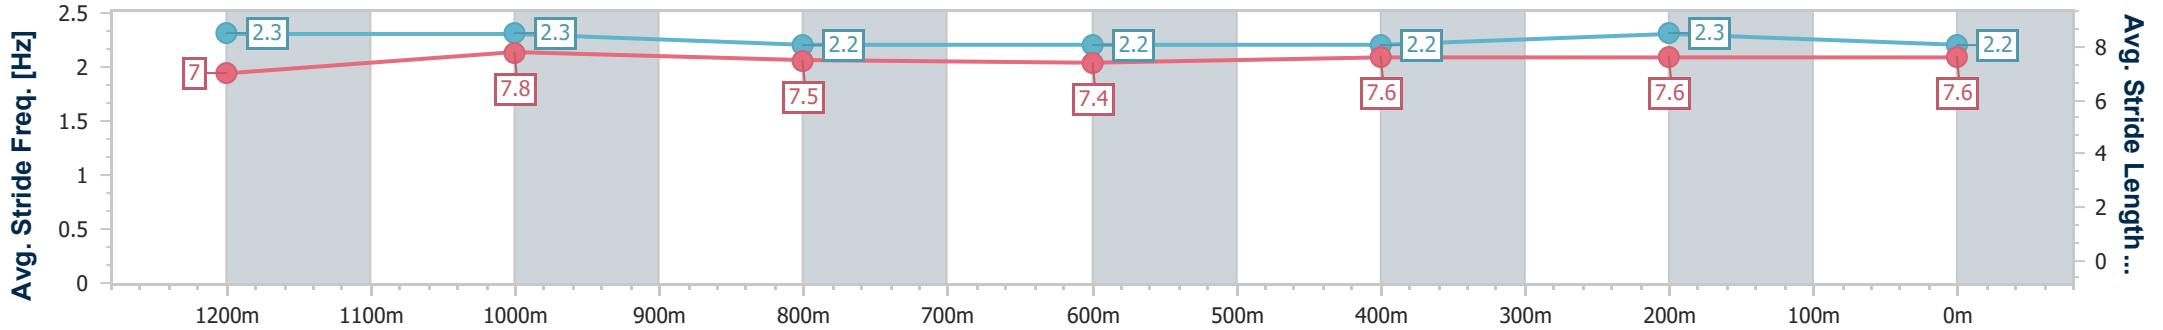

Horse/Jockey Name	Sir Grace
Final Rank	1
Fastest Section Time (Section)	0:11.10 (1200m)
Top Speed [km/h] (Section)	66.1 (1200m)
Race State	Finished

Rockhampton QLD Professional
Race 4: COCOBREW ST PATRICK'S DAY FASHIONS Maiden Handicap - 1400m
16 March 2024 - 14:56

Track Rating: Soft 5, Weather: Showers, Rail Position: +6m

Section	Overall	1200m	1000m	800m	600m	400m	200m
Section Times	1:23.71 [1] (0:13.18)	1:10.53 [2] (0:11.10)	0:59.43 [1] (0:12.04)	0:47.39 [2] (0:12.30)	0:35.09 [1] (0:11.67)	0:23.42 [1] (0:11.43)	0:11.99 [1] (0:11.99)
Average Speed [km/h]	54.6	64.9	59.9	59.3	61.8	63.0	60.1
Top Speed [km/h]	65.3	66.1	63.5	60.7	63.7	63.9	62.4
Avg. Dist. to Rail [m]	6.2	1.6	0.5	1.6	3.3	3.7	3.5
Avg. Stride Freq. [Hz]	2.3	2.3	2.2	2.2	2.2	2.3	2.2
Avg. Stride Length [m]	7.0	7.8	7.5	7.4	7.6	7.6	7.6

- [ ] Ranking at each section and finish
- -.-.- No data available at this section
- NA No data available