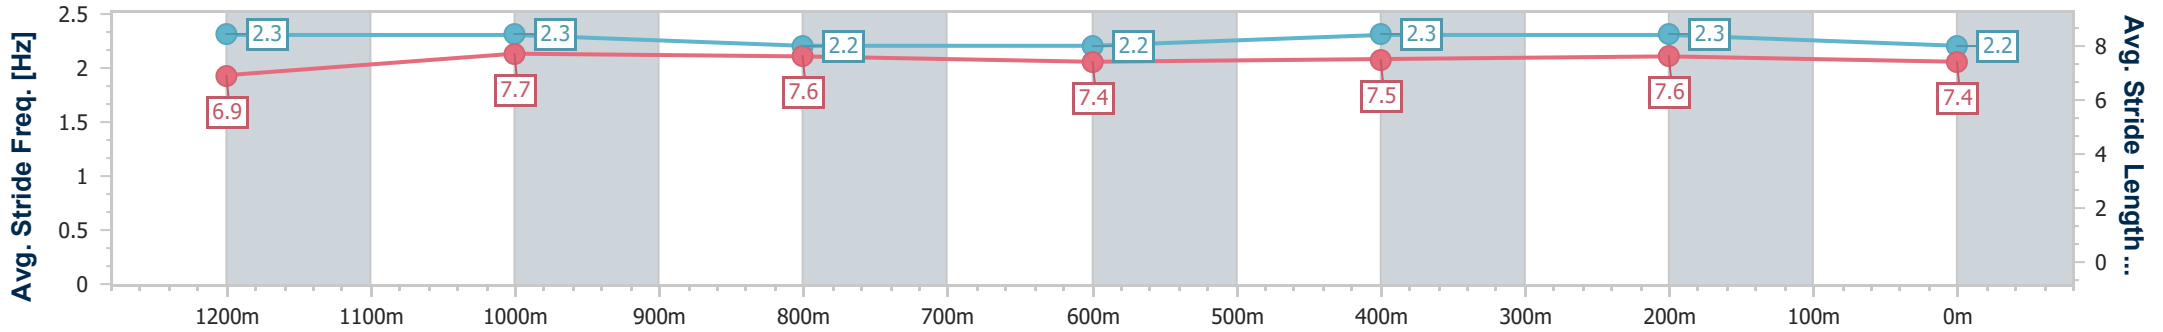

Horse/Jockey Name	Isle Eight
Final Rank	2
Fastest Section Time (Section)	0:11.31 (1200m)
Top Speed [km/h] (Section)	65.3 (400m)
Race State	Finished

Rockhampton QLD Professional
Race 4: COCOBREW ST PATRICK'S DAY FASHIONS Maiden Handicap - 1400m
16 March 2024 - 14:56

Track Rating: Soft 5, Weather: Showers, Rail Position: +6m

Section	Overall	1200m	1000m	800m	600m	400m	200m
Section Times	1:23.86 [2] (0:13.40)	1:10.46 [6] (0:11.31)	0:59.15 [6] (0:11.90)	0:47.25 [5] (0:12.45)	0:34.80 [5] (0:11.32)	0:23.48 [2] (0:11.40)	0:12.08 [2] (0:12.08)
Average Speed [km/h]	53.9	63.7	60.9	59.4	63.8	63.2	59.7
Top Speed [km/h]	64.2	64.0	63.4	60.8	65.1	65.3	61.3
Avg. Dist. to Rail [m]	4.8	0.8	1.2	3.4	5.8	6.6	5.8
Avg. Stride Freq. [Hz]	2.3	2.3	2.2	2.2	2.3	2.3	2.2
Avg. Stride Length [m]	6.9	7.7	7.6	7.4	7.5	7.6	7.4

- [ ] Ranking at each section and finish
- -.-.- No data available at this section
- NA No data available