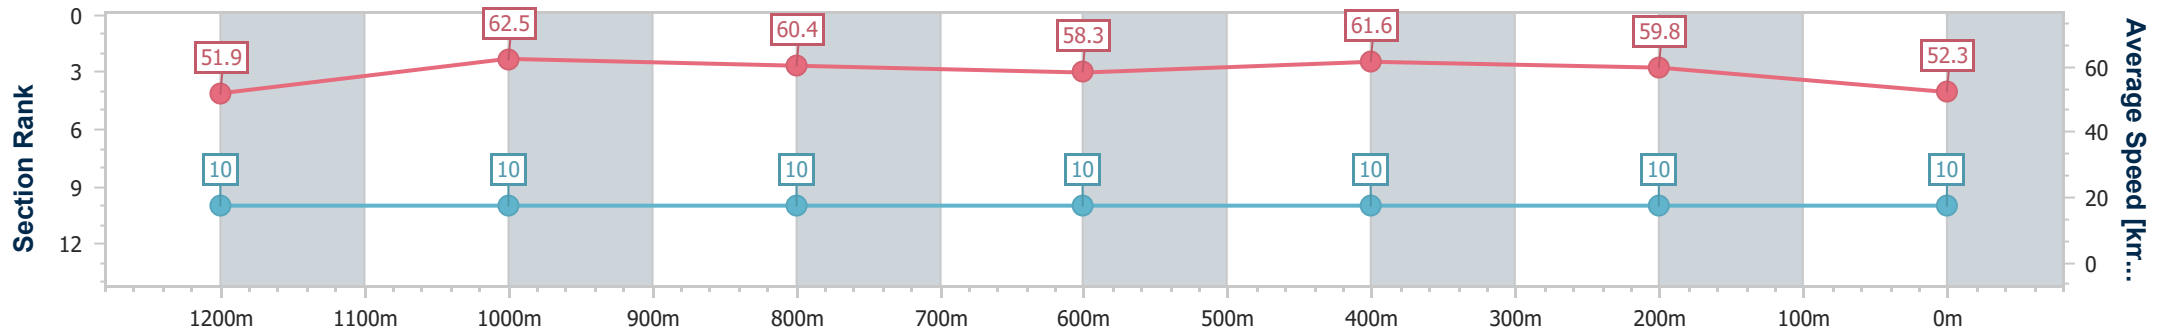

Rockhampton QLD Professional
 Race 4: COCOBREW ST PATRICK'S DAY FASHIONS Maiden Handicap - 1400m
 16 March 2024 - 14:56

Track Rating: Soft 5, Weather: Showers, Rail Position: +6m

Section	Overall	1200m	1000m	800m	600m	400m	200m
Section Times	1:25.59 [9] (0:13.15)	1:12.44 [1] (0:11.25)	1:01.19 [2] (0:11.90)	0:49.29 [1] (0:12.40)	0:36.89 [2] (0:11.84)	0:25.05 [5] (0:12.01)	0:13.04 [9] (0:13.04)
Average Speed [km/h]	54.8	63.8	59.8	58.9	60.8	60.0	55.3
Top Speed [km/h]	65.4	64.7	62.8	60.1	61.9	62.0	58.0
Avg. Dist. to Rail [m]	2.0	2.0	1.6	1.6	2.6	2.4	2.9
Avg. Stride Freq. [Hz]	2.5	2.4	2.3	2.3	2.3	2.3	2.2
Avg. Stride Length [m]	6.6	7.4	7.3	7.1	7.2	7.2	7.0

- [] Ranking at each section and finish
- .-.- No data available at this section
- NA No data available

Horse/Jockey Name	Great Arrangement
Final Rank	10
Fastest Section Time (Section)	0:11.52 (1200m)
Top Speed [km/h] (Section)	63.2 (Overall)
Race State	Finished

Rockhampton QLD Professional
 Race 4: COCOBREW ST PATRICK'S DAY FASHIONS Maiden Handicap - 1400m
 16 March 2024 - 14:56

Track Rating: Soft 5, Weather: Showers, Rail Position: +6m

Section	Overall	1200m	1000m	800m	600m	400m	200m
Section Times	1:27.23 [10] (0:13.88)	1:13.35 [10] (0:11.52)	1:01.83 [10] (0:11.84)	0:49.99 [10] (0:12.47)	0:37.52 [10] (0:11.72)	0:25.80 [10] (0:12.03)	0:13.77 [10] (0:13.77)
Average Speed [km/h]	51.9	62.5	60.4	58.3	61.6	59.8	52.3
Top Speed [km/h]	63.2	63.0	62.0	59.2	62.2	61.5	57.8
Avg. Dist. to Rail [m]	0.6	1.1	0.8	1.3	3.4	5.0	2.8
Avg. Stride Freq. [Hz]	2.4	2.4	2.3	2.3	2.3	2.2	2.1
Avg. Stride Length [m]	6.4	7.3	7.3	7.2	7.5	7.5	7.0