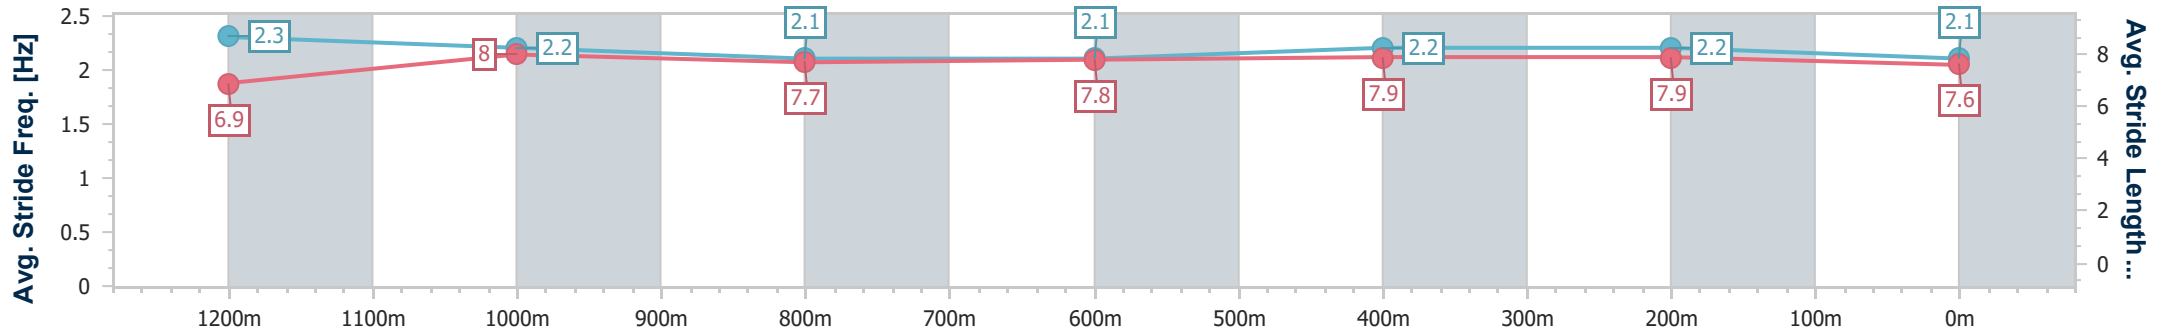

Horse/Jockey Name	Master Rich
Final Rank	5
Fastest Section Time (Section)	0:11.36 (1200m)
Top Speed [km/h] (Section)	64.2 (400m)
Race State	Finished

Rockhampton QLD Professional
Race 4: COCOBREW ST PATRICK'S DAY FASHIONS Maiden Handicap - 1400m
16 March 2024 - 14:56

Track Rating: Soft 5, Weather: Showers, Rail Position: +6m

Section	Overall	1200m	1000m	800m	600m	400m	200m
Section Times	1:24.53 [5] (0:13.28)	1:11.25 [4] (0:11.36)	0:59.89 [5] (0:12.10)	0:47.79 [6] (0:12.42)	0:35.37 [6] (0:11.48)	0:23.89 [7] (0:11.53)	0:12.36 [5] (0:12.36)
Average Speed [km/h]	54.3	63.3	59.6	58.9	62.8	62.5	58.3
Top Speed [km/h]	64.2	64.2	62.8	61.7	63.8	64.2	60.6
Avg. Dist. to Rail [m]	1.8	0.4	0.4	2.0	3.9	6.3	6.2
Avg. Stride Freq. [Hz]	2.3	2.2	2.1	2.1	2.2	2.2	2.1
Avg. Stride Length [m]	6.9	8.0	7.7	7.8	7.9	7.9	7.6

- [ ] Ranking at each section and finish
- -.-.- No data available at this section
- NA No data available