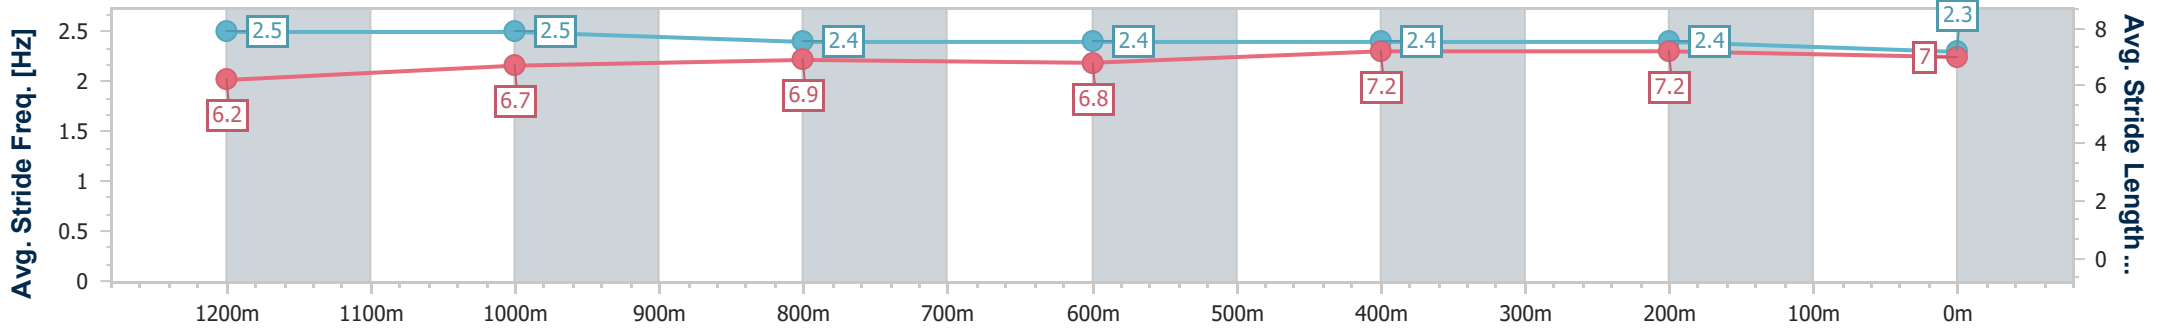

- [] Ranking at each section and finish
- .-.- No data available at this section
- NA No data available

Horse/Jockey Name	Just Bingo
Final Rank	7
Fastest Section Time (Section)	0:11.42 (600m)
Top Speed [km/h] (Section)	64.6 (600m)
Race State	Finished

Rockhampton QLD Professional
 Race 4: COCOBREW ST PATRICK'S DAY FASHIONS Maiden Handicap - 1400m
 16 March 2024 - 14:56

Track Rating: Soft 5, Weather: Showers, Rail Position: +6m

Section	Overall	1200m	1000m	800m	600m	400m	200m
Section Times	1:24.79 [7] (0:13.57)	1:11.22 [7] (0:11.44)	0:59.78 [8] (0:12.08)	0:47.70 [9] (0:12.40)	0:35.30 [9] (0:11.42)	0:23.88 [9] (0:11.56)	0:12.32 [8] (0:12.32)
Average Speed [km/h]	53.1	62.9	59.3	58.1	63.2	62.4	58.4
Top Speed [km/h]	63.8	63.5	63.3	61.3	64.6	63.6	61.4
Avg. Dist. to Rail [m]	1.5	0.6	0.6	0.5	3.8	7.0	8.9
Avg. Stride Freq. [Hz]	2.5	2.5	2.4	2.4	2.4	2.4	2.3
Avg. Stride Length [m]	6.2	6.7	6.9	6.8	7.2	7.2	7.0