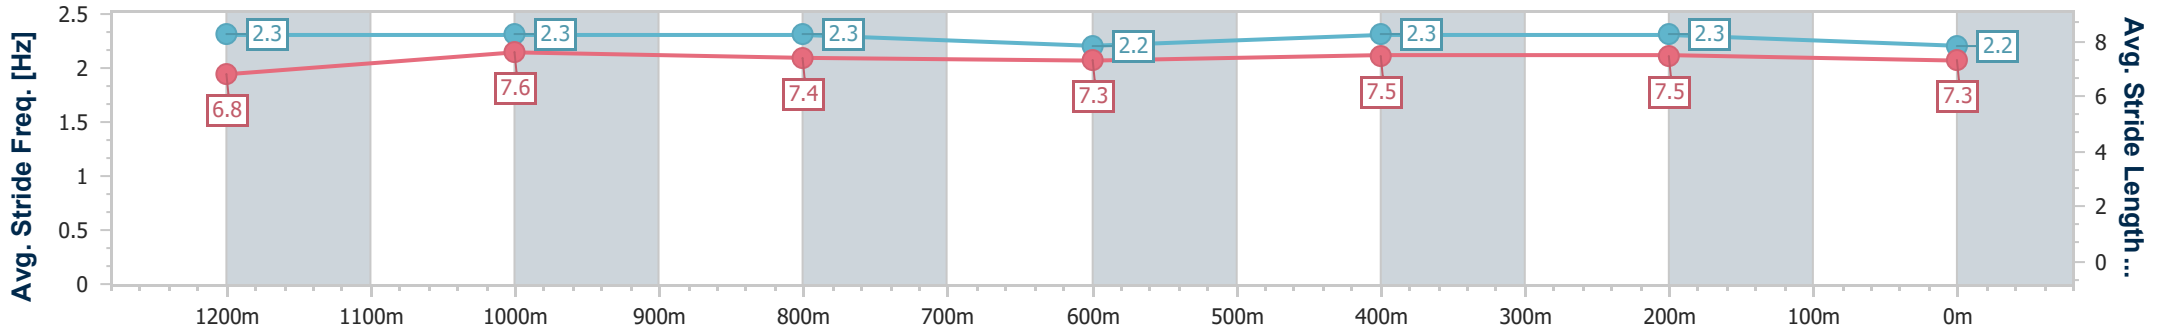

Rockhampton QLD Professional
 Race 4: COCOBREW ST PATRICK'S DAY FASHIONS Maiden Handicap - 1400m
 16 March 2024 - 14:56

Track Rating: Soft 5, Weather: Showers, Rail Position: +6m

Section	Overall	1200m	1000m	800m	600m	400m	200m
Section Times	1:24.79 [7] (0:13.57)	1:11.22 [7] (0:11.44)	0:59.78 [8] (0:12.08)	0:47.70 [9] (0:12.40)	0:35.30 [9] (0:11.42)	0:23.88 [9] (0:11.56)	0:12.32 [8] (0:12.32)
Average Speed [km/h]	53.1	62.9	59.3	58.1	63.2	62.4	58.4
Top Speed [km/h]	63.8	63.5	63.3	61.3	64.6	63.6	61.4
Avg. Dist. to Rail [m]	1.5	0.6	0.6	0.5	3.8	7.0	8.9
Avg. Stride Freq. [Hz]	2.5	2.5	2.4	2.4	2.4	2.4	2.3
Avg. Stride Length [m]	6.2	6.7	6.9	6.8	7.2	7.2	7.0

- [] Ranking at each section and finish
- .-.- No data available at this section
- NA No data available

Horse/Jockey Name	Croagh Patrick
Final Rank	8
Fastest Section Time (Section)	0:11.29 (1200m)
Top Speed [km/h] (Section)	64.8 (1200m)
Race State	Finished

Rockhampton QLD Professional
 Race 4: COCOBREW ST PATRICK'S DAY FASHIONS Maiden Handicap - 1400m
 16 March 2024 - 14:56

Track Rating: Soft 5, Weather: Showers, Rail Position: +6m

Section	Overall	1200m	1000m	800m	600m	400m	200m
Section Times	1:24.82 [8] (0:13.30)	1:11.52 [5] (0:11.29)	1:00.23 [4] (0:11.81)	0:48.42 [3] (0:12.34)	0:36.08 [3] (0:11.67)	0:24.41 [3] (0:11.81)	0:12.60 [6] (0:12.60)
Average Speed [km/h]	54.1	63.6	60.4	58.9	61.9	60.9	57.1
Top Speed [km/h]	64.3	64.8	63.8	60.8	62.6	61.8	59.5
Avg. Dist. to Rail [m]	1.5	1.9	1.5	1.4	3.9	4.8	4.4
Avg. Stride Freq. [Hz]	2.3	2.3	2.3	2.2	2.3	2.3	2.2
Avg. Stride Length [m]	6.8	7.6	7.4	7.3	7.5	7.5	7.3