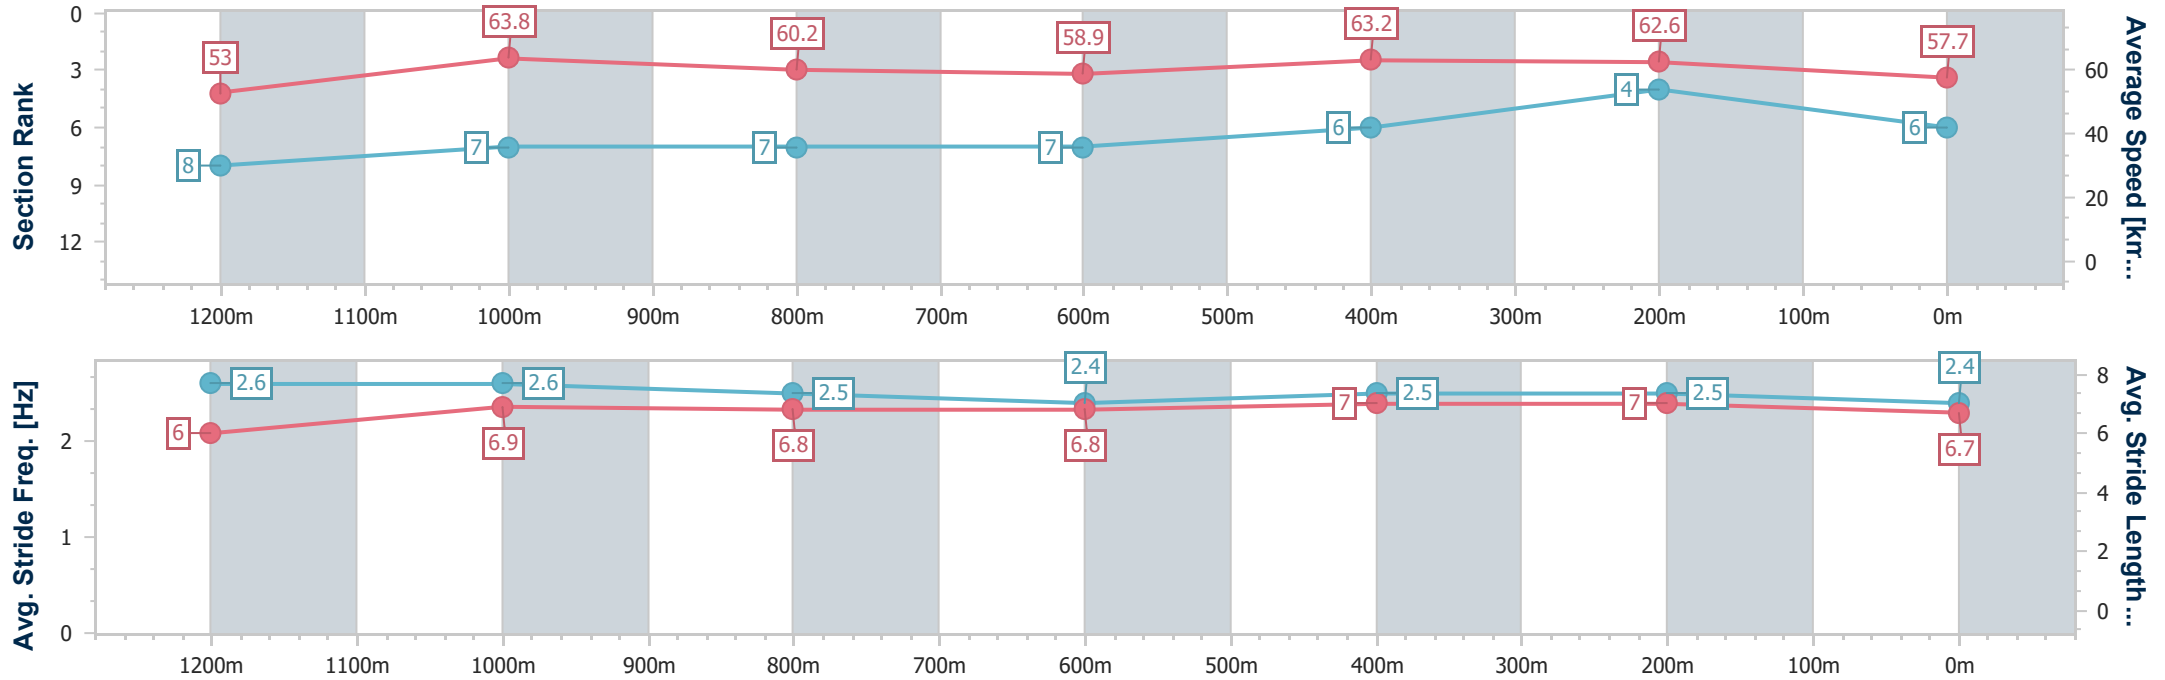

- [] Ranking at each section and finish
- .-.- No data available at this section
- NA No data available

Horse/Jockey Name	Ready To Groove
Final Rank	6
Fastest Section Time (Section)	0:11.26 (1200m)
Top Speed [km/h] (Section)	64.7 (1200m)
Race State	Finished

Rockhampton QLD Professional
 Race 4: COCOBREW ST PATRICK'S DAY FASHIONS Maiden Handicap - 1400m
 16 March 2024 - 14:56

Track Rating: Soft 5, Weather: Showers, Rail Position: +6m

Section	Overall	1200m	1000m	800m	600m	400m	200m
Section Times	1:24.58 [6] (0:13.58)	1:11.00 [8] (0:11.26)	0:59.74 [7] (0:11.96)	0:47.78 [7] (0:12.39)	0:35.39 [7] (0:11.39)	0:24.00 [6] (0:11.51)	0:12.49 [4] (0:12.49)
Average Speed [km/h]	53.0	63.8	60.2	58.9	63.2	62.6	57.7
Top Speed [km/h]	63.4	64.7	64.5	62.1	64.0	64.3	60.6
Avg. Dist. to Rail [m]	1.0	1.9	0.4	1.6	4.3	4.5	4.0
Avg. Stride Freq. [Hz]	2.6	2.6	2.5	2.4	2.5	2.5	2.4
Avg. Stride Length [m]	6.0	6.9	6.8	6.8	7.0	7.0	6.7