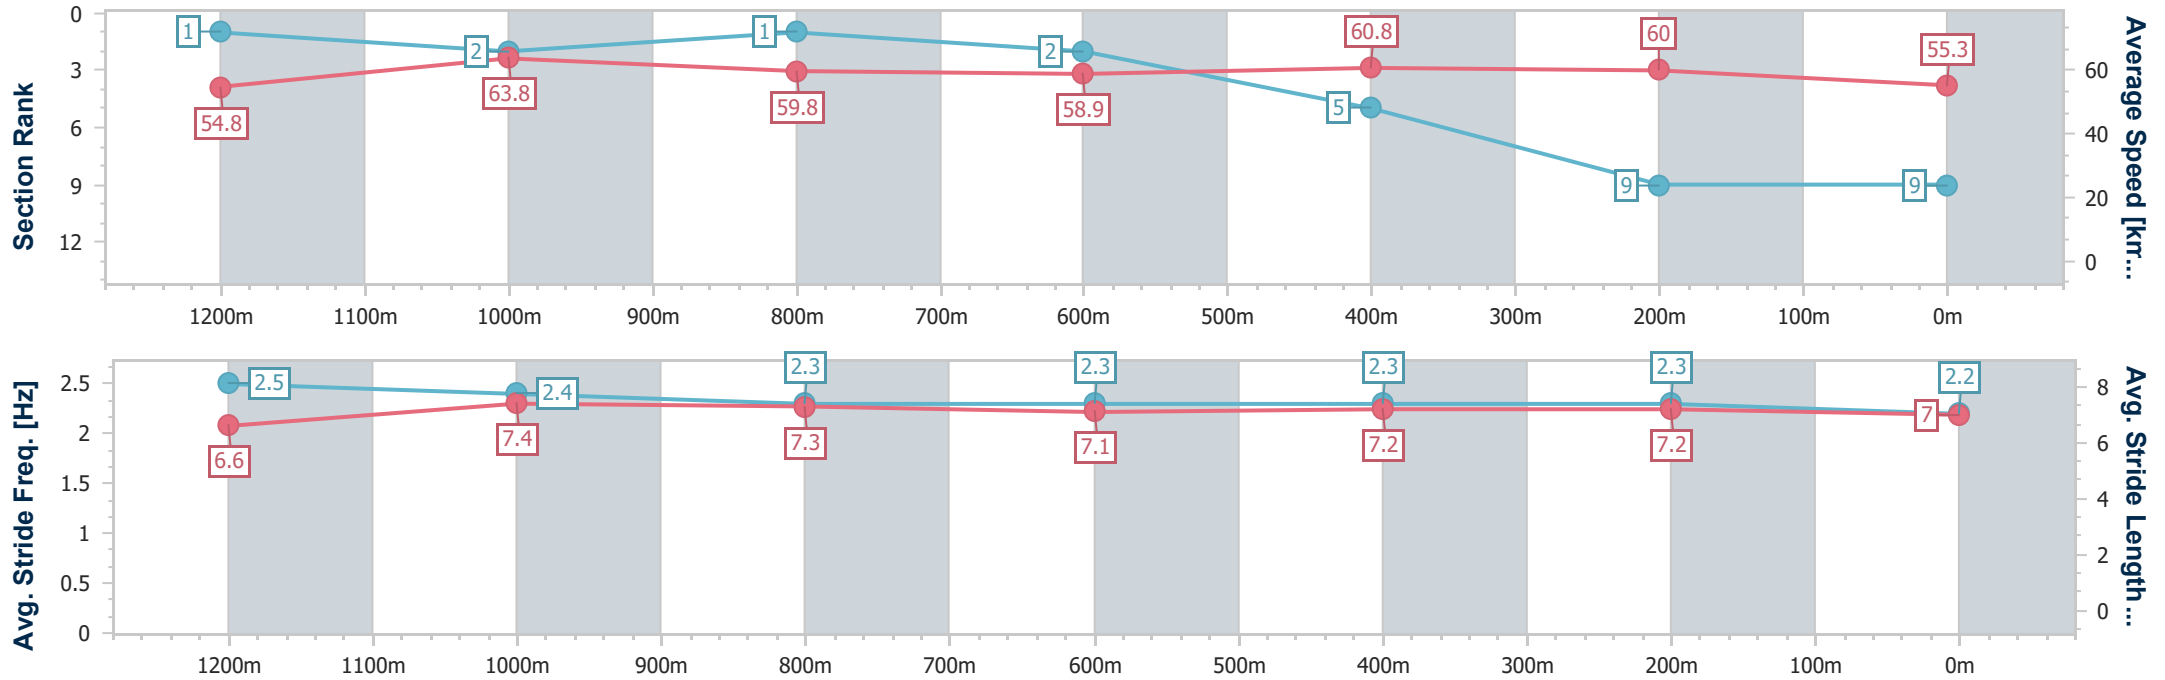

Rockhampton QLD Professional
 Race 4: COCOBREW ST PATRICK'S DAY FASHIONS Maiden Handicap - 1400m
 16 March 2024 - 14:56

Track Rating: Soft 5, Weather: Showers, Rail Position: +6m

Section	Overall	1200m	1000m	800m	600m	400m	200m
Section Times	1:24.82 [8] (0:13.30)	1:11.52 [5] (0:11.29)	1:00.23 [4] (0:11.81)	0:48.42 [3] (0:12.34)	0:36.08 [3] (0:11.67)	0:24.41 [3] (0:11.81)	0:12.60 [6] (0:12.60)
Average Speed [km/h]	54.1	63.6	60.4	58.9	61.9	60.9	57.1
Top Speed [km/h]	64.3	64.8	63.8	60.8	62.6	61.8	59.5
Avg. Dist. to Rail [m]	1.5	1.9	1.5	1.4	3.9	4.8	4.4
Avg. Stride Freq. [Hz]	2.3	2.3	2.3	2.2	2.3	2.3	2.2
Avg. Stride Length [m]	6.8	7.6	7.4	7.3	7.5	7.5	7.3

- [] Ranking at each section and finish
- .-.- No data available at this section
- NA No data available

Horse/Jockey Name	Mansouri
Final Rank	9
Fastest Section Time (Section)	0:11.25 (1200m)
Top Speed [km/h] (Section)	65.4 (Overall)
Race State	Finished

Rockhampton QLD Professional
 Race 4: COCOBREW ST PATRICK'S DAY FASHIONS Maiden Handicap - 1400m
 16 March 2024 - 14:56

Track Rating: Soft 5, Weather: Showers, Rail Position: +6m

Section	Overall	1200m	1000m	800m	600m	400m	200m
Section Times	1:25.59 [9] (0:13.15)	1:12.44 [1] (0:11.25)	1:01.19 [2] (0:11.90)	0:49.29 [1] (0:12.40)	0:36.89 [2] (0:11.84)	0:25.05 [5] (0:12.01)	0:13.04 [9] (0:13.04)
Average Speed [km/h]	54.8	63.8	59.8	58.9	60.8	60.0	55.3
Top Speed [km/h]	65.4	64.7	62.8	60.1	61.9	62.0	58.0
Avg. Dist. to Rail [m]	2.0	2.0	1.6	1.6	2.6	2.4	2.9
Avg. Stride Freq. [Hz]	2.5	2.4	2.3	2.3	2.3	2.3	2.2
Avg. Stride Length [m]	6.6	7.4	7.3	7.1	7.2	7.2	7.0

- [] Ranking at each section and finish
- .-.- No data available at this section
- NA No data available

Horse/Jockey Name	Great Arrangement
Final Rank	10
Fastest Section Time (Section)	0:11.52 (1200m)
Top Speed [km/h] (Section)	63.2 (Overall)
Race State	Finished