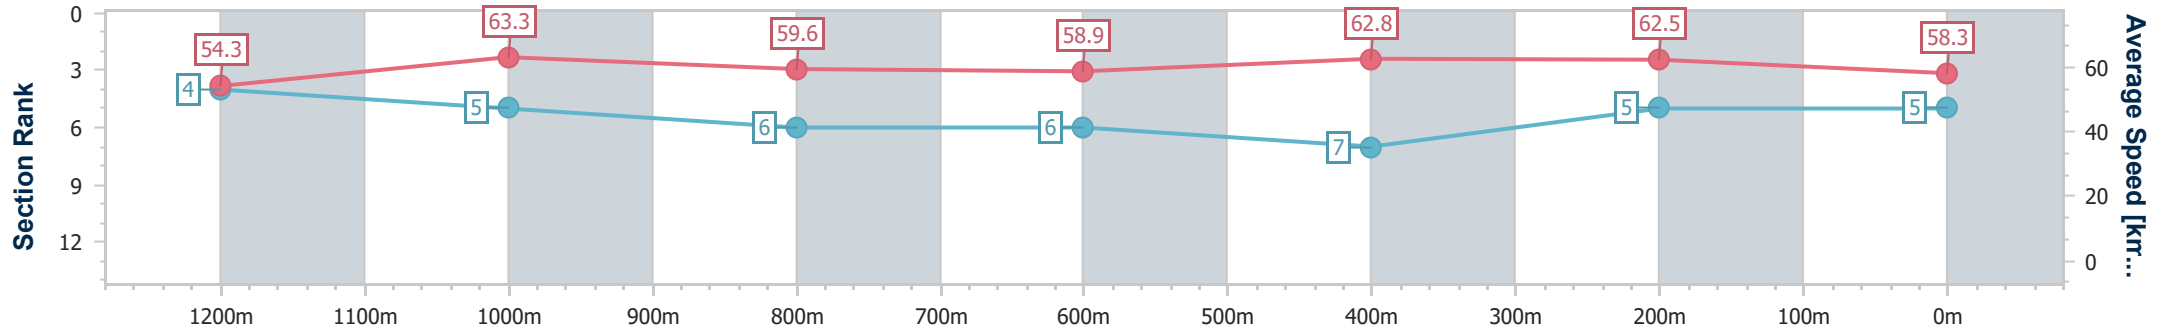

Horse/Jockey Name	Master Rich
Final Rank	5
Fastest Section Time (Section)	0:11.36 (1200m)
Top Speed [km/h] (Section)	64.2 (400m)
Race State	Finished

Rockhampton QLD Professional
Race 4: COCOBREW ST PATRICK'S DAY FASHIONS Maiden Handicap - 1400m
16 March 2024 - 14:56

Track Rating: Soft 5, Weather: Showers, Rail Position: +6m

Section	Overall	1200m	1000m	800m	600m	400m	200m
Section Times	1:24.53 [5] (0:13.28)	1:11.25 [4] (0:11.36)	0:59.89 [5] (0:12.10)	0:47.79 [6] (0:12.42)	0:35.37 [6] (0:11.48)	0:23.89 [7] (0:11.53)	0:12.36 [5] (0:12.36)
Average Speed [km/h]	54.3	63.3	59.6	58.9	62.8	62.5	58.3
Top Speed [km/h]	64.2	64.2	62.8	61.7	63.8	64.2	60.6
Avg. Dist. to Rail [m]	1.8	0.4	0.4	2.0	3.9	6.3	6.2
Avg. Stride Freq. [Hz]	2.3	2.2	2.1	2.1	2.2	2.2	2.1
Avg. Stride Length [m]	6.9	8.0	7.7	7.8	7.9	7.9	7.6

- [ ] Ranking at each section and finish
- -.-.- No data available at this section
- NA No data available