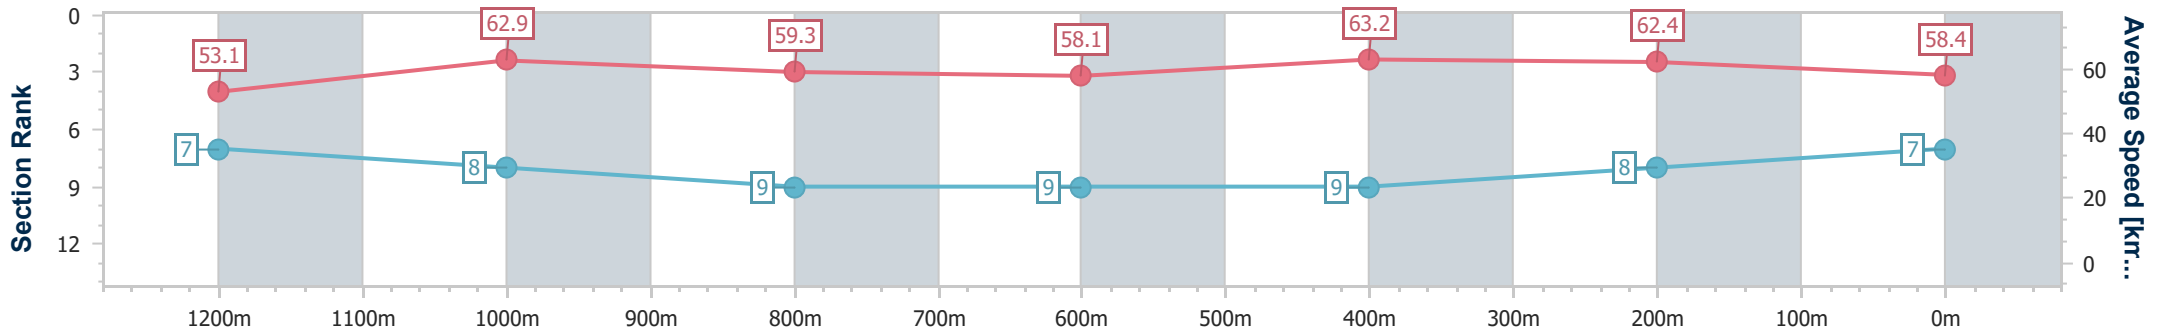

- [] Ranking at each section and finish
- .-.- No data available at this section
- NA No data available

Horse/Jockey Name	Just Bingo
Final Rank	7
Fastest Section Time (Section)	0:11.42 (600m)
Top Speed [km/h] (Section)	64.6 (600m)
Race State	Finished

Rockhampton QLD Professional
 Race 4: COCOBREW ST PATRICK'S DAY FASHIONS Maiden Handicap - 1400m
 16 March 2024 - 14:56

Track Rating: Soft 5, Weather: Showers, Rail Position: +6m

Section	Overall	1200m	1000m	800m	600m	400m	200m
Section Times	1:24.79 [7] (0:13.57)	1:11.22 [7] (0:11.44)	0:59.78 [8] (0:12.08)	0:47.70 [9] (0:12.40)	0:35.30 [9] (0:11.42)	0:23.88 [9] (0:11.56)	0:12.32 [8] (0:12.32)
Average Speed [km/h]	53.1	62.9	59.3	58.1	63.2	62.4	58.4
Top Speed [km/h]	63.8	63.5	63.3	61.3	64.6	63.6	61.4
Avg. Dist. to Rail [m]	1.5	0.6	0.6	0.5	3.8	7.0	8.9
Avg. Stride Freq. [Hz]	2.5	2.5	2.4	2.4	2.4	2.4	2.3
Avg. Stride Length [m]	6.2	6.7	6.9	6.8	7.2	7.2	7.0