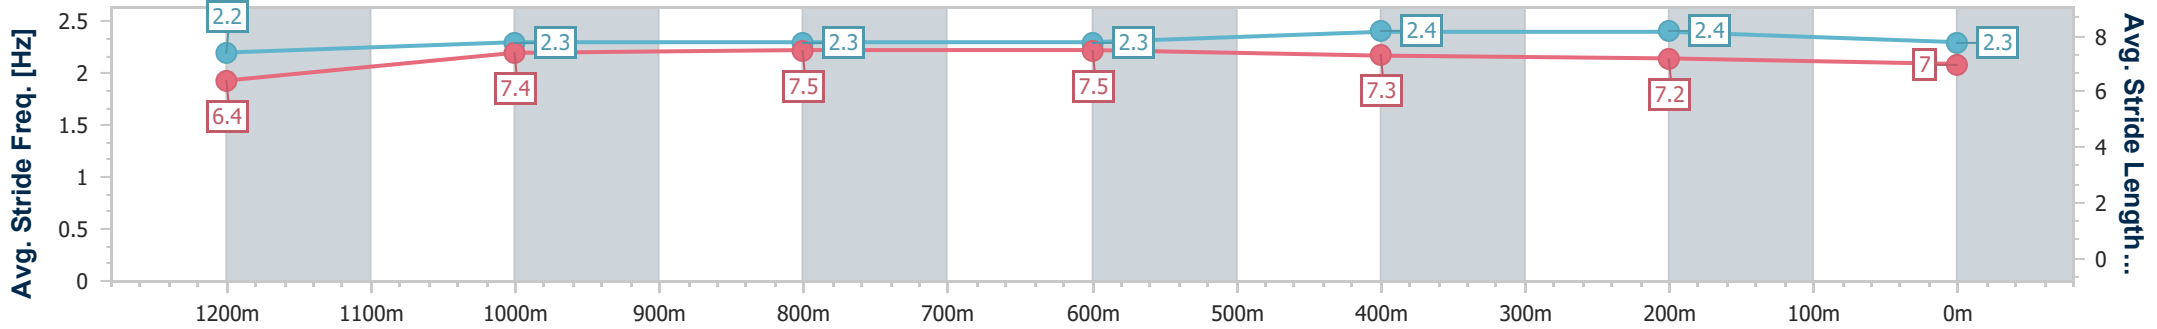

Eagle Farm QLD Professional

Race 5: MOREE DESPERATES Class 6 Handicap - 1400m

16 March 2024 - 13:59

Track Rating: Good 4, Weather: Fine, Rail Position: +0.5m Entire

BRISBANE RACING CLUB

Section	Overall	1200m	1000m	800m	600m	400m	200m
Section Times	1:24.86 [3] (0:14.09)	1:10.77 [2] (0:11.66)	0:59.11 [2] (0:12.15)	0:46.96 [3] (0:11.68)	0:35.28 [1] (0:11.53)	0:23.75 [1] (0:11.43)	0:12.32 [2] (0:12.32)
Average Speed [km/h]	51.3	61.8	60.5	61.9	62.9	62.9	58.6
Top Speed [km/h]	62.4	63.7	62.9	63.2	63.8	64.5	61.3
Avg. Dist. to Rail [m]	3.4	4.0	3.7	1.5	1.0	3.3	4.0
Avg. Stride Freq. [Hz]	2.2	2.3	2.3	2.3	2.4	2.4	2.3
Avg. Stride Length [m]	6.4	7.4	7.5	7.5	7.3	7.2	7.0

- [] Ranking at each section and finish
- .-.- No data available at this section
- NA No data available

Horse/Jockey Name	Solar Apex
Final Rank	4
Fastest Section Time (Section)	0:11.22 (400m)
Top Speed [km/h] (Section)	65.8 (400m)
Race State	Finished