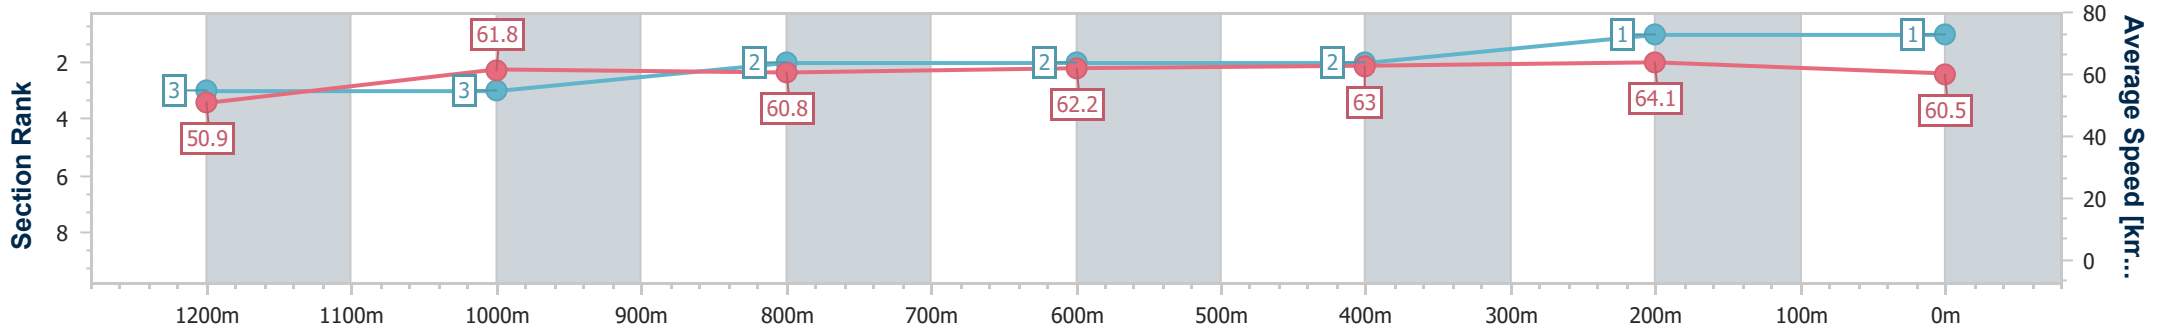

16 March 2024 - 13:59

Track Rating: Good 4, Weather: Fine, Rail Position: +0.5m Entire

BRISBANE RACING CLUB

Section	Overall	1200m	1000m	800m	600m	400m	200m
Section Times	1:24.31 [1] (0:14.19)	1:10.12 [3] (0:11.66)	0:58.46 [3] (0:12.03)	0:46.43 [2] (0:11.70)	0:34.73 [2] (0:11.58)	0:23.15 [2] (0:11.27)	0:11.88 [1] (0:11.88)
Average Speed [km/h]	50.9	61.8	60.8	62.2	63.0	64.1	60.5
Top Speed [km/h]	62.2	63.0	61.8	62.7	64.4	65.7	63.1
Avg. Dist. to Rail [m]	6.2	4.3	2.9	2.2	3.2	6.6	7.6
Avg. Stride Freq. [Hz]	2.2	2.3	2.3	2.3	2.3	2.4	2.4
Avg. Stride Length [m]	6.5	7.5	7.5	7.5	7.5	7.3	7.0