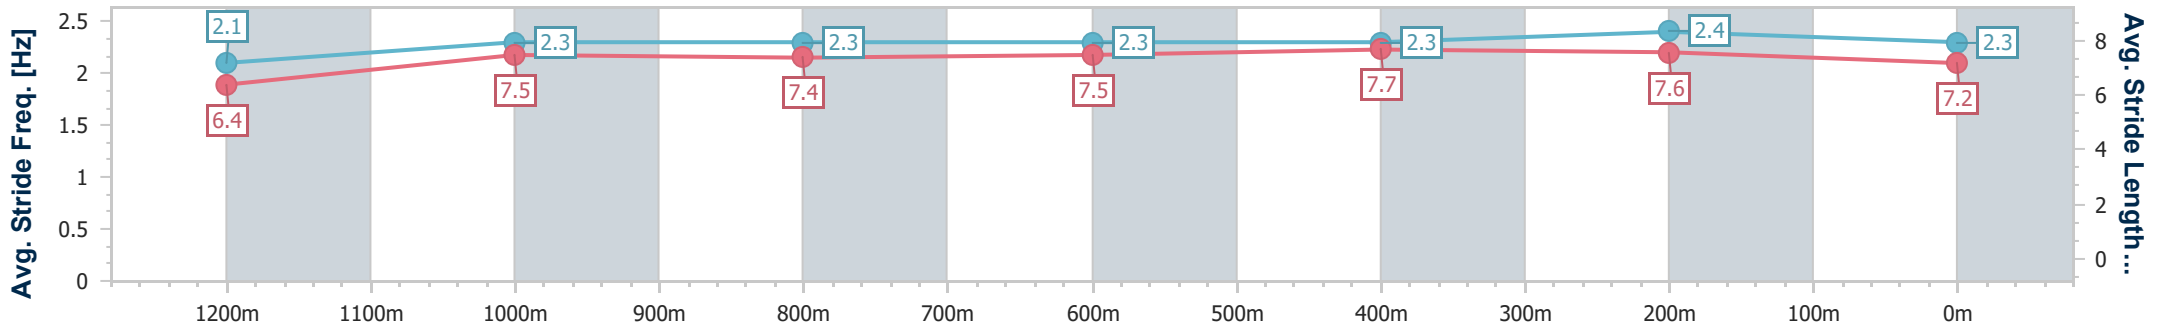

Eagle Farm QLD Professional

Race 5: MOREE DESPERATES Class 6 Handicap - 1400m

16 March 2024 - 13:59

Track Rating: Good 4, Weather: Fine, Rail Position: +0.5m Entire

BRISBANE RACING CLUB

Section	Overall	1200m	1000m	800m	600m	400m	200m
Section Times	1:24.51 [2] (0:14.61)	1:09.90 [7] (0:11.69)	0:58.21 [6] (0:12.11)	0:46.10 [6] (0:11.72)	0:34.38 [7] (0:11.43)	0:22.95 [6] (0:11.07)	0:11.88 [3] (0:11.88)
Average Speed [km/h]	49.4	61.7	60.0	62.7	64.0	65.4	60.4
Top Speed [km/h]	62.0	62.4	62.2	63.2	65.3	66.1	63.5
Avg. Dist. to Rail [m]	4.8	2.2	2.5	3.5	4.0	6.7	6.8
Avg. Stride Freq. [Hz]	2.1	2.3	2.3	2.3	2.3	2.4	2.3
Avg. Stride Length [m]	6.4	7.5	7.4	7.5	7.7	7.6	7.2