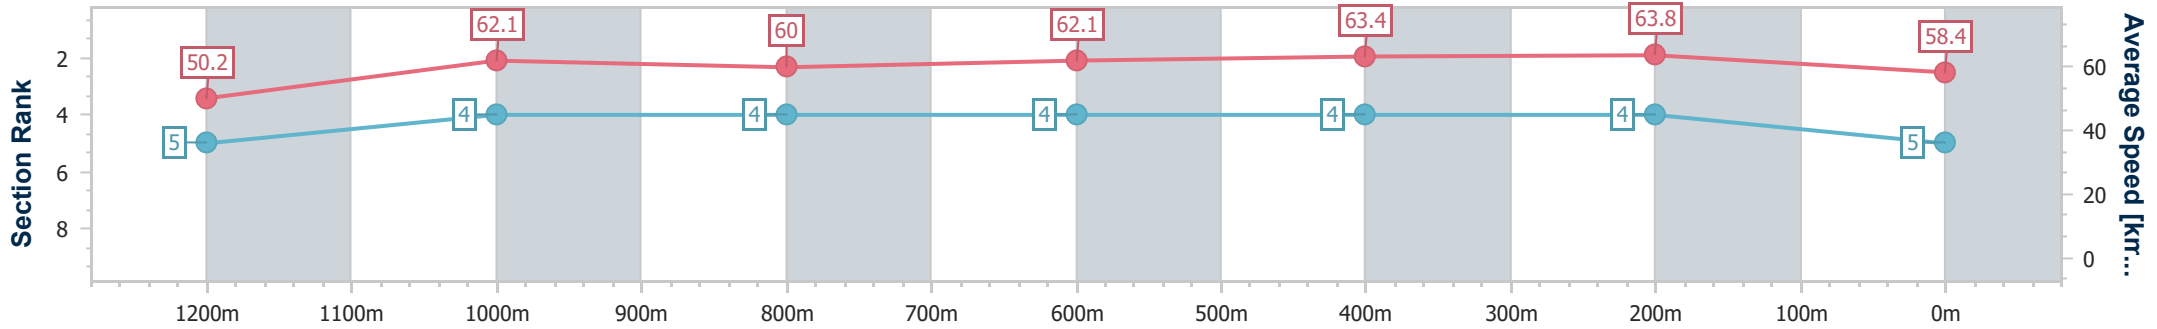

Eagle Farm QLD Professional

Race 5: MOREE DESPERATES Class 6 Handicap - 1400m

16 March 2024 - 13:59

Track Rating: Good 4, Weather: Fine, Rail Position: +0.5m Entire

BRISBANE RACING CLUB

Section	Overall	1200m	1000m	800m	600m	400m	200m
Section Times	1:25.01 [5] (0:14.37)	1:10.64 [5] (0:11.63)	0:59.01 [4] (0:12.14)	0:46.87 [4] (0:11.74)	0:35.13 [4] (0:11.51)	0:23.62 [4] (0:11.27)	0:12.35 [4] (0:12.35)
Average Speed [km/h]	50.2	62.1	60.0	62.1	63.4	63.8	58.4
Top Speed [km/h]	61.7	62.9	62.2	63.2	64.9	65.5	62.0
Avg. Dist. to Rail [m]	4.5	3.1	2.7	2.4	2.8	6.3	6.8
Avg. Stride Freq. [Hz]	2.3	2.4	2.3	2.3	2.4	2.4	2.3
Avg. Stride Length [m]	6.2	7.3	7.2	7.3	7.5	7.4	7.1

- [] Ranking at each section and finish
- .-.- No data available at this section
- NA No data available

Horse/Jockey Name	Rations
Final Rank	6
Fastest Section Time (Section)	0:11.36 (400m)
Top Speed [km/h] (Section)	64.8 (400m)
Race State	Finished