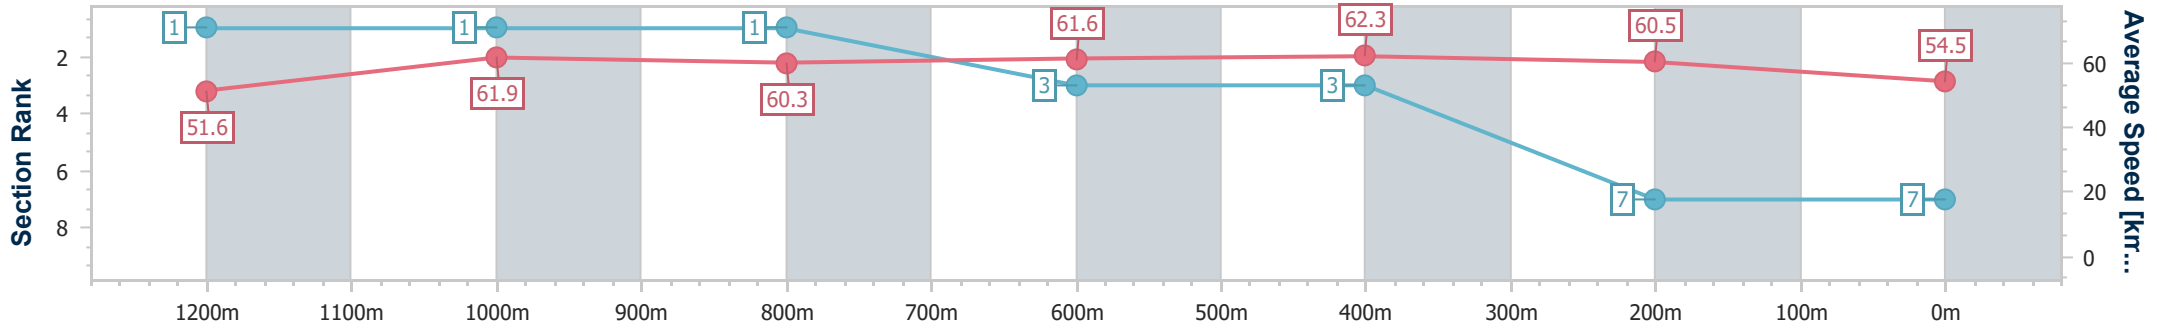

- [] Ranking at each section and finish
- .-.- No data available at this section
- NA No data available

Horse/Jockey Name	Brentwood
Final Rank	7
Fastest Section Time (Section)	0:11.67 (1200m)
Top Speed [km/h] (Section)	63.8 (600m)
Race State	Finished

Eagle Farm QLD Professional

Race 5: MOREE DESPERATES Class 6 Handicap - 1400m

16 March 2024 - 13:59

Track Rating: Good 4, Weather: Fine, Rail Position: +0.5m Entire

BRISBANE RACING CLUB

Section	Overall	1200m	1000m	800m	600m	400m	200m
Section Times	1:26.43 [7] (0:13.98)	1:12.45 [1] (0:11.67)	1:00.78 [1] (0:12.07)	0:48.71 [1] (0:11.91)	0:36.80 [3] (0:11.69)	0:25.11 [3] (0:11.91)	0:13.20 [7] (0:13.20)
Average Speed [km/h]	51.6	61.9	60.3	61.6	62.3	60.5	54.5
Top Speed [km/h]	61.4	63.2	62.4	62.5	63.8	62.0	57.8
Avg. Dist. to Rail [m]	2.9	1.9	2.6	3.6	2.4	3.1	5.9
Avg. Stride Freq. [Hz]	2.2	2.3	2.3	2.3	2.4	2.4	2.2
Avg. Stride Length [m]	6.5	7.4	7.3	7.4	7.2	7.1	6.8

- [] Ranking at each section and finish
- .-.- No data available at this section
- NA No data available