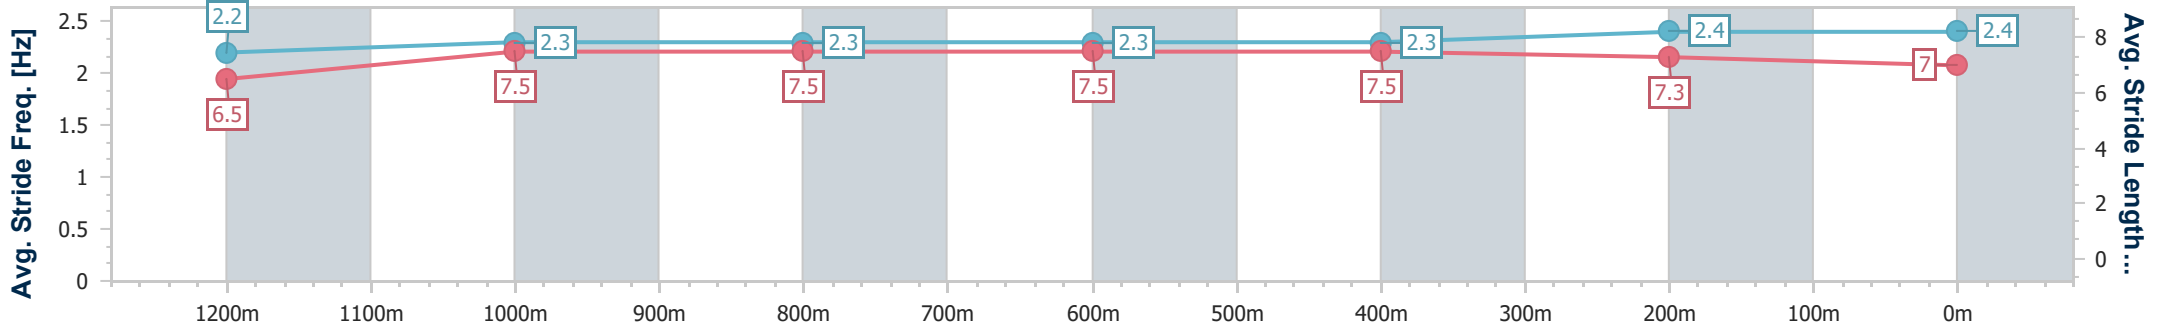

16 March 2024 - 13:59

Track Rating: Good 4, Weather: Fine, Rail Position: +0.5m Entire

BRISBANE RACING CLUB

Section	Overall	1200m	1000m	800m	600m	400m	200m
Section Times	1:24.31 [1] (0:14.19)	1:10.12 [3] (0:11.66)	0:58.46 [3] (0:12.03)	0:46.43 [2] (0:11.70)	0:34.73 [2] (0:11.58)	0:23.15 [2] (0:11.27)	0:11.88 [1] (0:11.88)
Average Speed [km/h]	50.9	61.8	60.8	62.2	63.0	64.1	60.5
Top Speed [km/h]	62.2	63.0	61.8	62.7	64.4	65.7	63.1
Avg. Dist. to Rail [m]	6.2	4.3	2.9	2.2	3.2	6.6	7.6
Avg. Stride Freq. [Hz]	2.2	2.3	2.3	2.3	2.3	2.4	2.4
Avg. Stride Length [m]	6.5	7.5	7.5	7.5	7.5	7.3	7.0