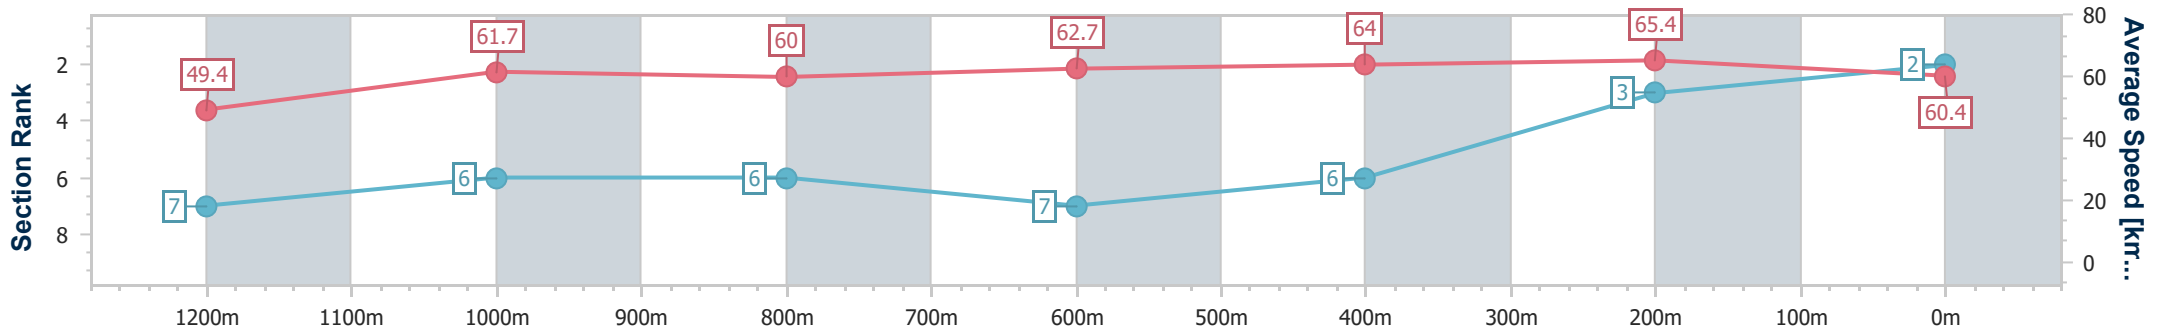

Eagle Farm QLD Professional

Race 5: MOREE DESPERATES Class 6 Handicap - 1400m

16 March 2024 - 13:59

Track Rating: Good 4, Weather: Fine, Rail Position: +0.5m Entire

BRISBANE RACING CLUB

Section	Overall	1200m	1000m	800m	600m	400m	200m
Section Times	1:24.51 [2] (0:14.61)	1:09.90 [7] (0:11.69)	0:58.21 [6] (0:12.11)	0:46.10 [6] (0:11.72)	0:34.38 [7] (0:11.43)	0:22.95 [6] (0:11.07)	0:11.88 [3] (0:11.88)
Average Speed [km/h]	49.4	61.7	60.0	62.7	64.0	65.4	60.4
Top Speed [km/h]	62.0	62.4	62.2	63.2	65.3	66.1	63.5
Avg. Dist. to Rail [m]	4.8	2.2	2.5	3.5	4.0	6.7	6.8
Avg. Stride Freq. [Hz]	2.1	2.3	2.3	2.3	2.3	2.4	2.3
Avg. Stride Length [m]	6.4	7.5	7.4	7.5	7.7	7.6	7.2