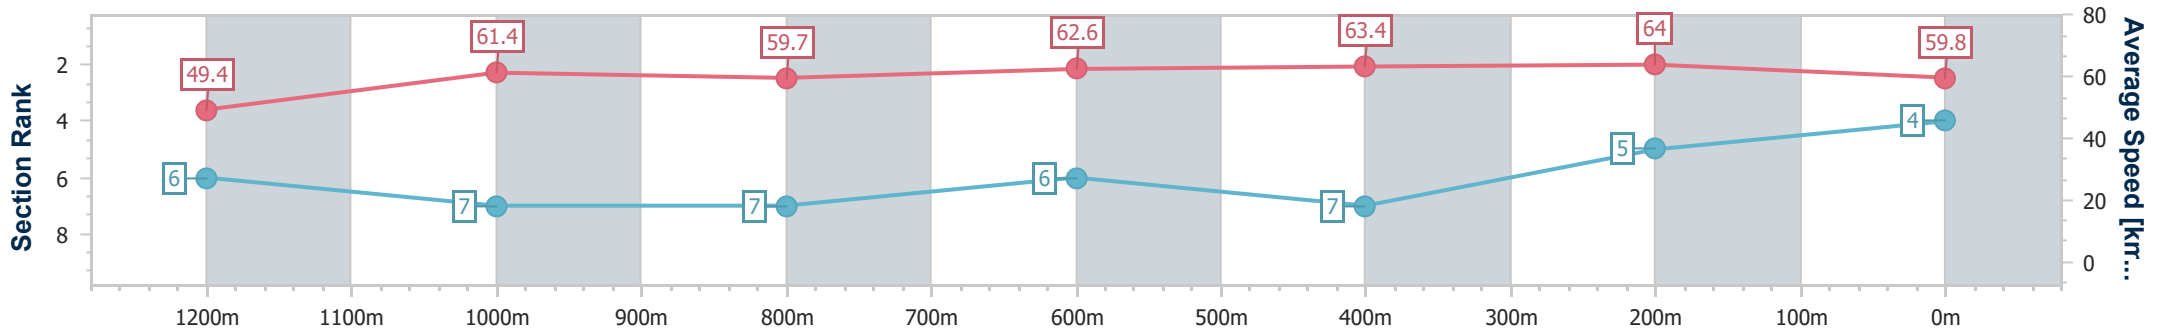

Eagle Farm QLD Professional

Race 5: MOREE DESPERATES Class 6 Handicap - 1400m

16 March 2024 - 13:59

Track Rating: Good 4, Weather: Fine, Rail Position: +0.5m Entire

BRISBANE RACING CLUB

Section	Overall	1200m	1000m	800m	600m	400m	200m
Section Times	1:24.87 [4] (0:14.61)	1:10.26 [6] (0:11.74)	0:58.52 [7] (0:12.12)	0:46.40 [7] (0:11.61)	0:34.79 [6] (0:11.52)	0:23.27 [7] (0:11.22)	0:12.05 [5]
Average Speed [km/h]	49.4	61.4	59.7	62.6	63.4	64.0	59.8
Top Speed [km/h]	60.8	63.0	62.7	64.2	65.6	65.8	61.5
Avg. Dist. to Rail [m]	5.1	2.3	1.3	1.2	3.0	7.4	9.2
Avg. Stride Freq. [Hz]	2.2	2.4	2.3	2.4	2.4	2.5	2.4
Avg. Stride Length [m]	6.1	7.3	7.2	7.4	7.3	7.2	6.9