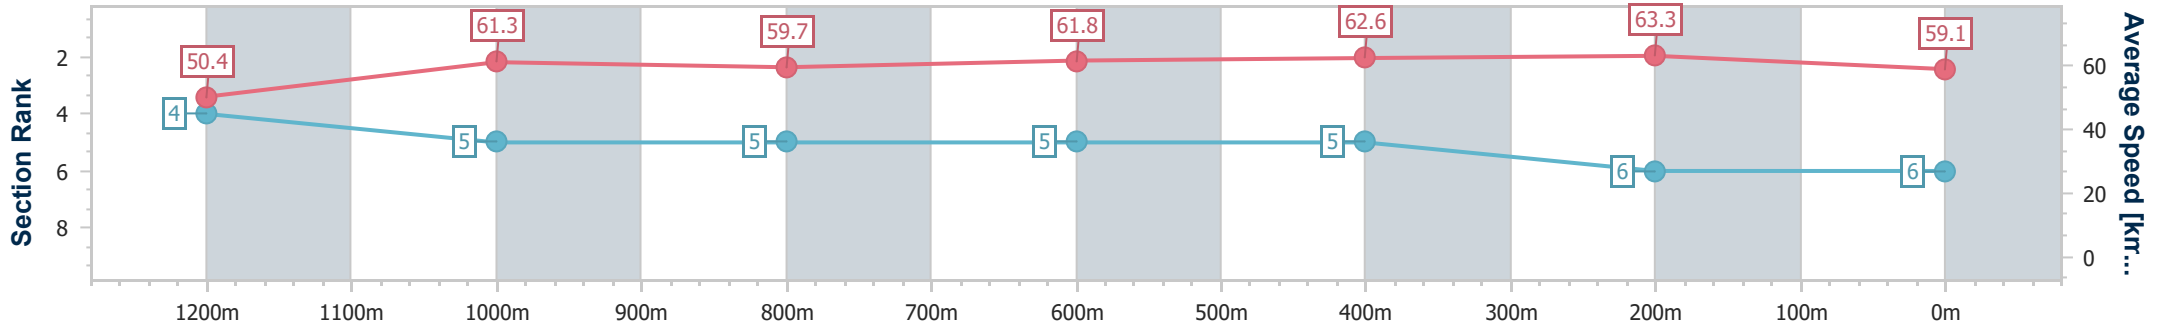

- [] Ranking at each section and finish
- .-.- No data available at this section
- NA No data available

Horse/Jockey Name	Rations
Final Rank	6
Fastest Section Time (Section)	0:11.36 (400m)
Top Speed [km/h] (Section)	64.8 (400m)
Race State	Finished

Eagle Farm QLD Professional

Race 5: MOREE DESPERATES Class 6 Handicap - 1400m

16 March 2024 - 13:59

Track Rating: Good 4, Weather: Fine, Rail Position: +0.5m Entire

BRISBANE RACING CLUB

Section	Overall	1200m	1000m	800m	600m	400m	200m
Section Times	1:25.02 [6] (0:14.34)	1:10.68 [4] (0:11.74)	0:58.94 [5] (0:12.15)	0:46.79 [5] (0:11.67)	0:35.12 [5] (0:11.56)	0:23.56 [5] (0:11.36)	0:12.20 [6] (0:12.20)
Average Speed [km/h]	50.4	61.3	59.7	61.8	62.6	63.3	59.1
Top Speed [km/h]	61.1	62.8	61.7	62.8	63.7	64.8	61.9
Avg. Dist. to Rail [m]	2.7	2.4	1.1	0.5	1.1	4.9	5.4
Avg. Stride Freq. [Hz]	2.1	2.3	2.2	2.2	2.3	2.3	2.2
Avg. Stride Length [m]	6.7	7.5	7.6	7.7	7.6	7.6	7.4

- [] Ranking at each section and finish
- .-.- No data available at this section
- NA No data available

Horse/Jockey Name	Brentwood
Final Rank	7
Fastest Section Time (Section)	0:11.67 (1200m)
Top Speed [km/h] (Section)	63.8 (600m)
Race State	Finished