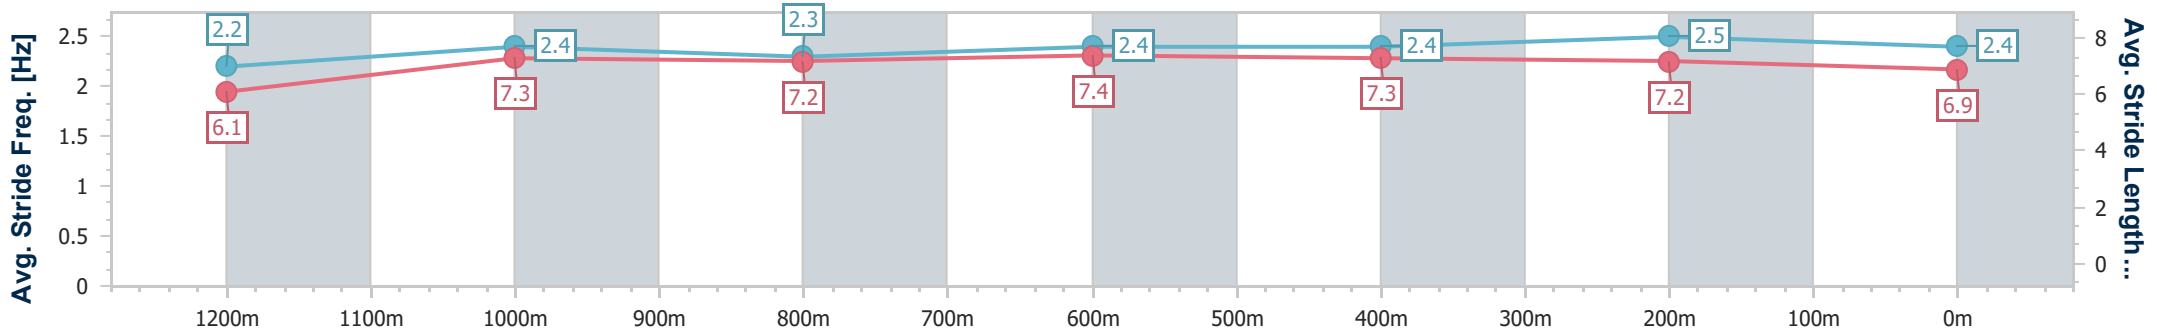

Eagle Farm QLD Professional

Race 5: MOREE DESPERATES Class 6 Handicap - 1400m

16 March 2024 - 13:59

Track Rating: Good 4, Weather: Fine, Rail Position: +0.5m Entire

BRISBANE RACING CLUB

Section	Overall	1200m	1000m	800m	600m	400m	200m
Section Times	1:24.87 [4] (0:14.61)	1:10.26 [6] (0:11.74)	0:58.52 [7] (0:12.12)	0:46.40 [7] (0:11.61)	0:34.79 [6] (0:11.52)	0:23.27 [7] (0:11.22)	0:12.05 [5]
Average Speed [km/h]	49.4	61.4	59.7	62.6	63.4	64.0	59.8
Top Speed [km/h]	60.8	63.0	62.7	64.2	65.6	65.8	61.5
Avg. Dist. to Rail [m]	5.1	2.3	1.3	1.2	3.0	7.4	9.2
Avg. Stride Freq. [Hz]	2.2	2.4	2.3	2.4	2.4	2.5	2.4
Avg. Stride Length [m]	6.1	7.3	7.2	7.4	7.3	7.2	6.9

- [] Ranking at each section and finish
- .-.- No data available at this section
- NA No data available

Horse/Jockey Name	Rainbow Connection
Final Rank	5
Fastest Section Time (Section)	0:11.27 (400m)
Top Speed [km/h] (Section)	65.5 (400m)
Race State	Finished