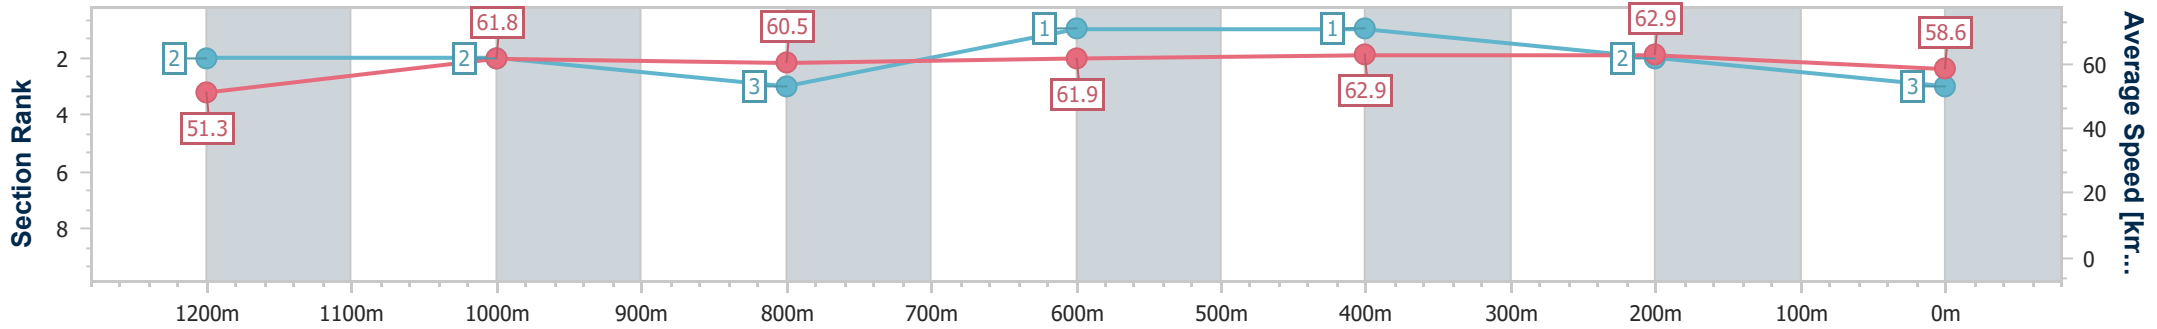

Eagle Farm QLD Professional

Race 5: MOREE DESPERATES Class 6 Handicap - 1400m

16 March 2024 - 13:59

Track Rating: Good 4, Weather: Fine, Rail Position: +0.5m Entire

BRISBANE RACING CLUB

Section	Overall	1200m	1000m	800m	600m	400m	200m
Section Times	1:24.86 [3] (0:14.09)	1:10.77 [2] (0:11.66)	0:59.11 [2] (0:12.15)	0:46.96 [3] (0:11.68)	0:35.28 [1] (0:11.53)	0:23.75 [1] (0:11.43)	0:12.32 [2] (0:12.32)
Average Speed [km/h]	51.3	61.8	60.5	61.9	62.9	62.9	58.6
Top Speed [km/h]	62.4	63.7	62.9	63.2	63.8	64.5	61.3
Avg. Dist. to Rail [m]	3.4	4.0	3.7	1.5	1.0	3.3	4.0
Avg. Stride Freq. [Hz]	2.2	2.3	2.3	2.3	2.4	2.4	2.3
Avg. Stride Length [m]	6.4	7.4	7.5	7.5	7.3	7.2	7.0

- [] Ranking at each section and finish
- .-.- No data available at this section
- NA No data available

Horse/Jockey Name	Solar Apex
Final Rank	4
Fastest Section Time (Section)	0:11.22 (400m)
Top Speed [km/h] (Section)	65.8 (400m)
Race State	Finished