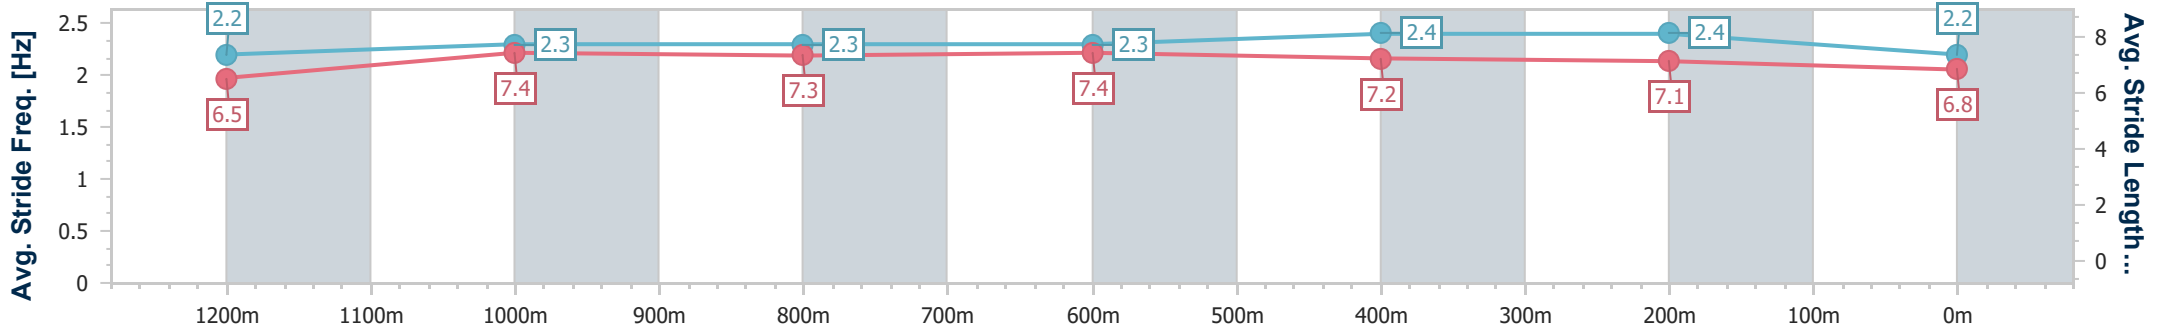

- [] Ranking at each section and finish
- .-.- No data available at this section
- NA No data available

Horse/Jockey Name	Brentwood
Final Rank	7
Fastest Section Time (Section)	0:11.67 (1200m)
Top Speed [km/h] (Section)	63.8 (600m)
Race State	Finished

Eagle Farm QLD Professional

Race 5: MOREE DESPERATES Class 6 Handicap - 1400m

16 March 2024 - 13:59

Track Rating: Good 4, Weather: Fine, Rail Position: +0.5m Entire

BRISBANE RACING CLUB

Section	Overall	1200m	1000m	800m	600m	400m	200m
Section Times	1:26.43 [7] (0:13.98)	1:12.45 [1] (0:11.67)	1:00.78 [1] (0:12.07)	0:48.71 [1] (0:11.91)	0:36.80 [3] (0:11.69)	0:25.11 [3] (0:11.91)	0:13.20 [7] (0:13.20)
Average Speed [km/h]	51.6	61.9	60.3	61.6	62.3	60.5	54.5
Top Speed [km/h]	61.4	63.2	62.4	62.5	63.8	62.0	57.8
Avg. Dist. to Rail [m]	2.9	1.9	2.6	3.6	2.4	3.1	5.9
Avg. Stride Freq. [Hz]	2.2	2.3	2.3	2.3	2.4	2.4	2.2
Avg. Stride Length [m]	6.5	7.4	7.3	7.4	7.2	7.1	6.8

- [] Ranking at each section and finish
- .-.- No data available at this section
- NA No data available