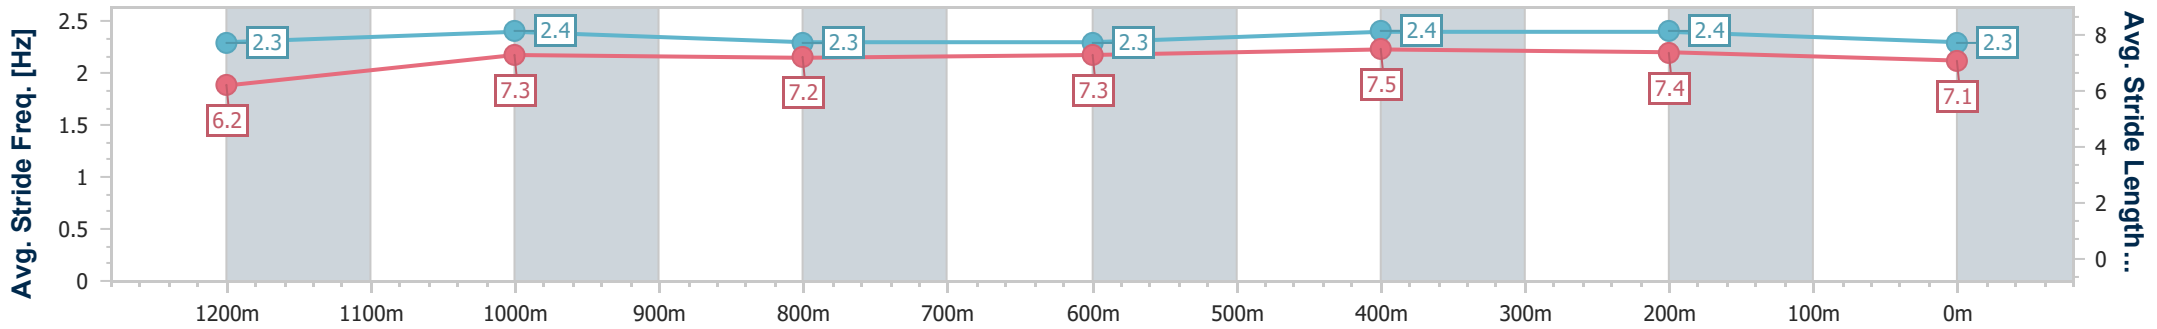

Eagle Farm QLD Professional

Race 5: MOREE DESPERATES Class 6 Handicap - 1400m

16 March 2024 - 13:59

Track Rating: Good 4, Weather: Fine, Rail Position: +0.5m Entire

BRISBANE RACING CLUB

Section	Overall	1200m	1000m	800m	600m	400m	200m
Section Times	1:25.01 [5] (0:14.37)	1:10.64 [5] (0:11.63)	0:59.01 [4] (0:12.14)	0:46.87 [4] (0:11.74)	0:35.13 [4] (0:11.51)	0:23.62 [4] (0:11.27)	0:12.35 [4] (0:12.35)
Average Speed [km/h]	50.2	62.1	60.0	62.1	63.4	63.8	58.4
Top Speed [km/h]	61.7	62.9	62.2	63.2	64.9	65.5	62.0
Avg. Dist. to Rail [m]	4.5	3.1	2.7	2.4	2.8	6.3	6.8
Avg. Stride Freq. [Hz]	2.3	2.4	2.3	2.3	2.4	2.4	2.3
Avg. Stride Length [m]	6.2	7.3	7.2	7.3	7.5	7.4	7.1

- [] Ranking at each section and finish
- .-.- No data available at this section
- NA No data available

Horse/Jockey Name	Rations
Final Rank	6
Fastest Section Time (Section)	0:11.36 (400m)
Top Speed [km/h] (Section)	64.8 (400m)
Race State	Finished