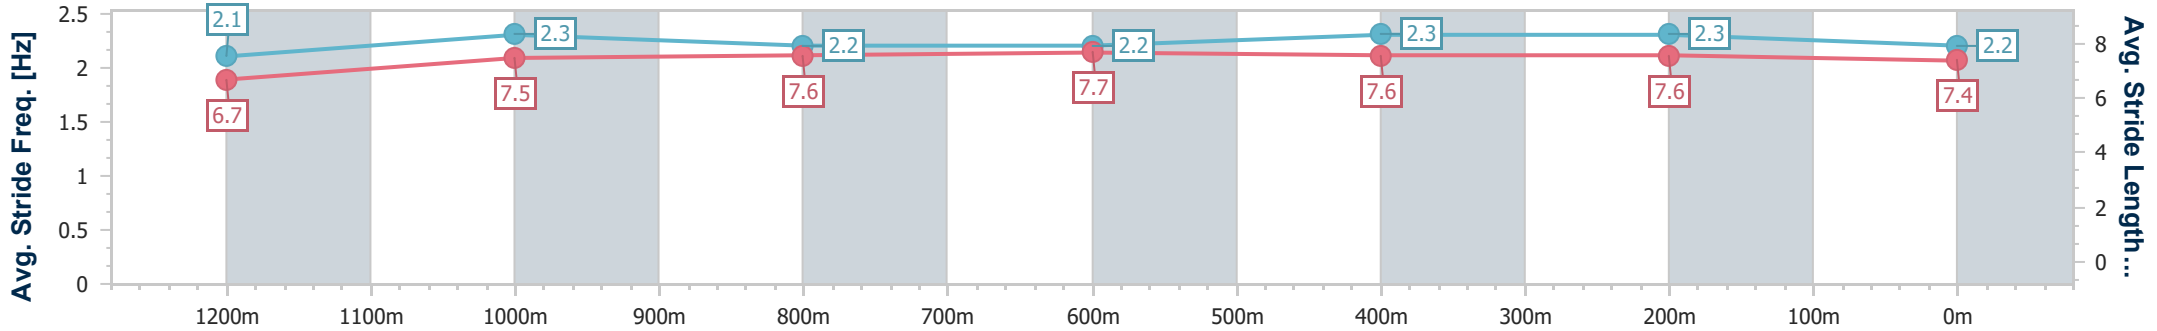

- [] Ranking at each section and finish
- .-.- No data available at this section
- NA No data available

Horse/Jockey Name	Rations
Final Rank	6
Fastest Section Time (Section)	0:11.36 (400m)
Top Speed [km/h] (Section)	64.8 (400m)
Race State	Finished

Eagle Farm QLD Professional

Race 5: MOREE DESPERATES Class 6 Handicap - 1400m

16 March 2024 - 13:59

Track Rating: Good 4, Weather: Fine, Rail Position: +0.5m Entire

BRISBANE RACING CLUB

Section	Overall	1200m	1000m	800m	600m	400m	200m
Section Times	1:25.02 [6] (0:14.34)	1:10.68 [4] (0:11.74)	0:58.94 [5] (0:12.15)	0:46.79 [5] (0:11.67)	0:35.12 [5] (0:11.56)	0:23.56 [5] (0:11.36)	0:12.20 [6] (0:12.20)
Average Speed [km/h]	50.4	61.3	59.7	61.8	62.6	63.3	59.1
Top Speed [km/h]	61.1	62.8	61.7	62.8	63.7	64.8	61.9
Avg. Dist. to Rail [m]	2.7	2.4	1.1	0.5	1.1	4.9	5.4
Avg. Stride Freq. [Hz]	2.1	2.3	2.2	2.2	2.3	2.3	2.2
Avg. Stride Length [m]	6.7	7.5	7.6	7.7	7.6	7.6	7.4

- [] Ranking at each section and finish
- .-.- No data available at this section
- NA No data available

Horse/Jockey Name	Brentwood
Final Rank	7
Fastest Section Time (Section)	0:11.67 (1200m)
Top Speed [km/h] (Section)	63.8 (600m)
Race State	Finished